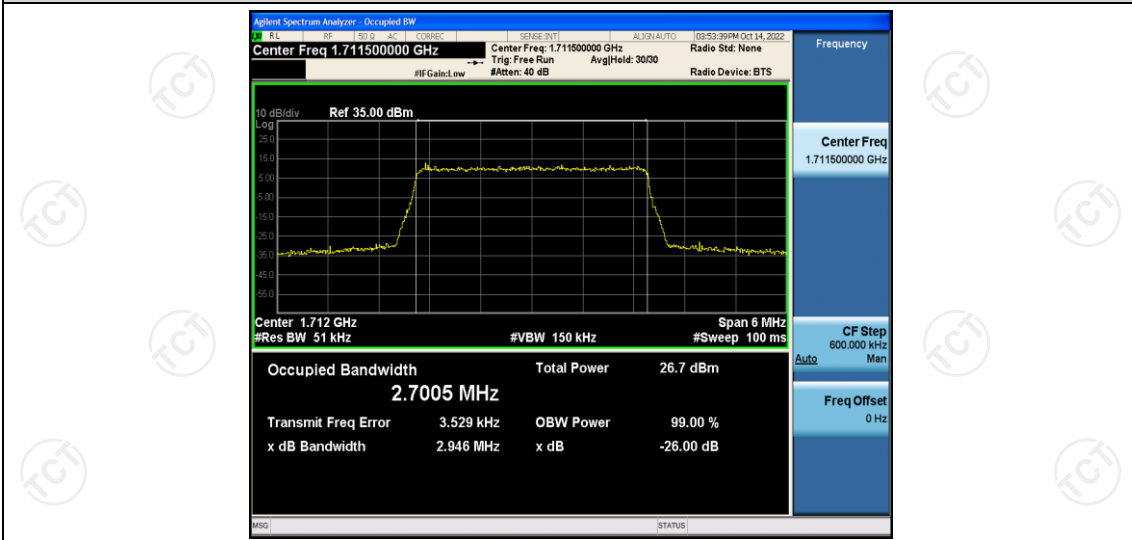

Band4-3MHz-QPSK-19965-15RB#0