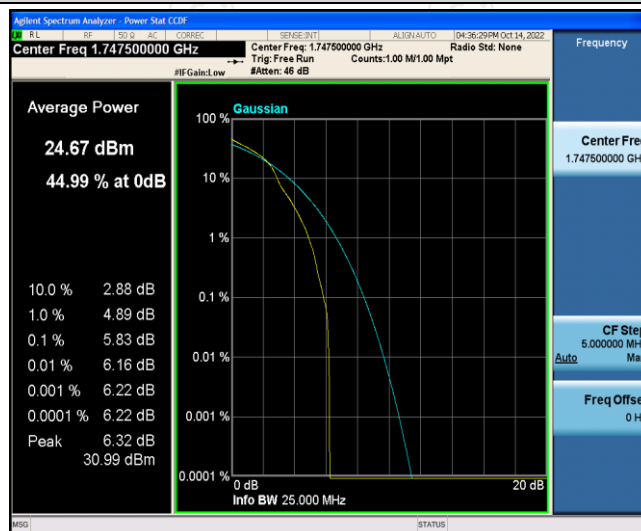

Band4-15MHz-16QAM-20025-75RB#0

Band4-15MHz-16QAM-20175-1RB#0

Band4-15MHz-16QAM-20175-75RB#0

Band4-15MHz-16QAM-20325-1RB#0

Band4-15MHz-16QAM-20325-75RB#0

Band4-20MHz-QPSK-20050-1RB#0

Band4-20MHz-QPSK-20050-100RB#0