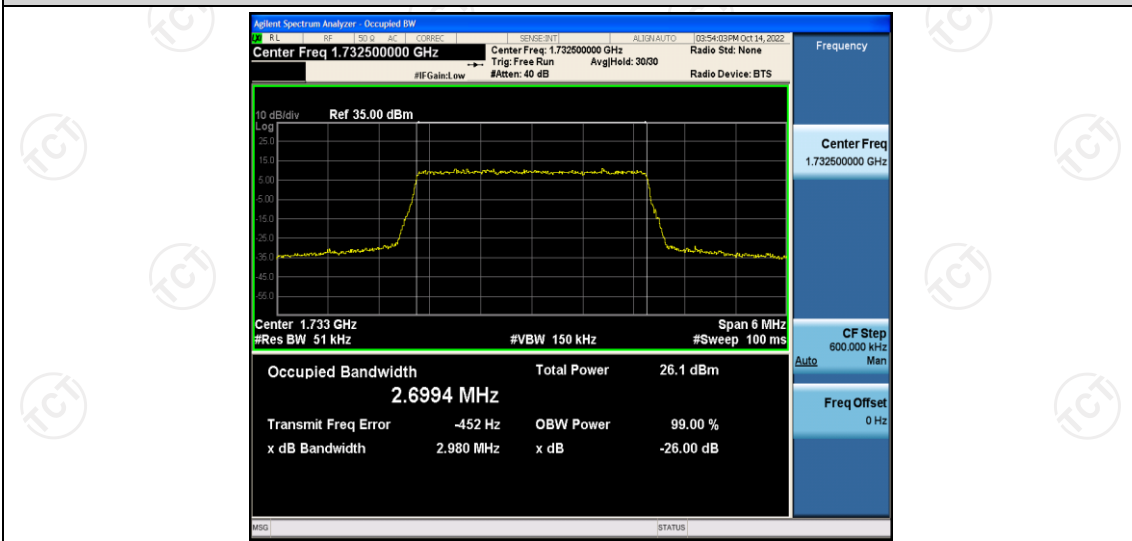

Band4-3MHz-QPSK-20175-15RB#0