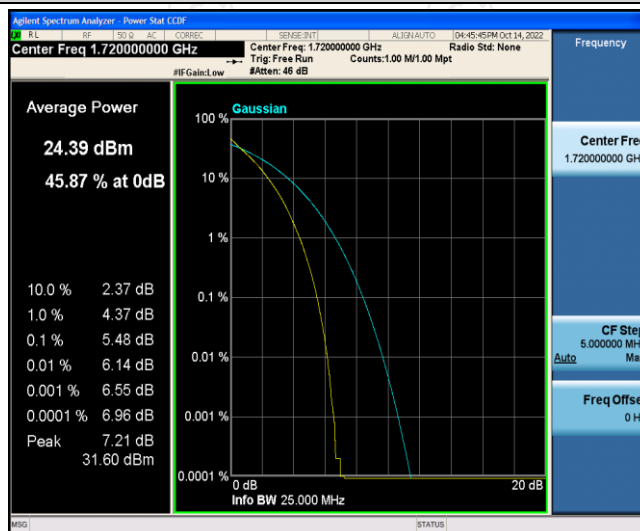

Band4-15MHz-16QAM-20025-75RB#0

Band4-15MHz-16QAM-20175-1RB#0

Band4-15MHz-16QAM-20175-75RB#0

Band4-15MHz-16QAM-20325-1RB#0

Band4-15MHz-16QAM-20325-75RB#0

Band4-20MHz-QPSK-20050-1RB#0

Band4-20MHz-QPSK-20050-100RB#0