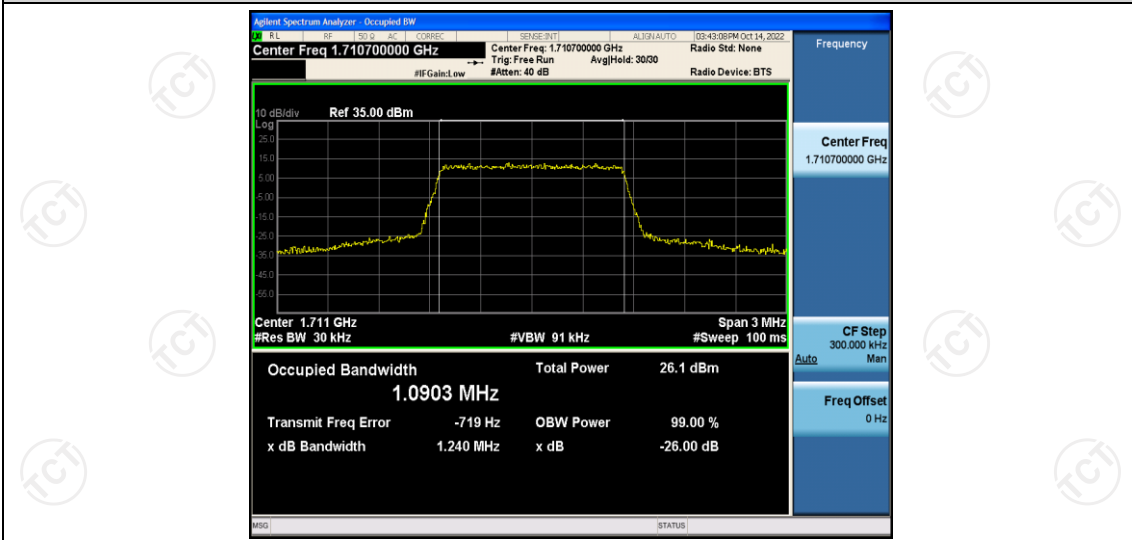

Band4	20MHz	16QAM	20050	100RB#0	17.913	19.01	PASS
Band4	20MHz	16QAM	20175	100RB#0	17.949	19.04	PASS
Band4	20MHz	16QAM	20300	100RB#0	17.968	19.03	PASS

Test Graphs

Band4-1.4MHz-16QAM-19957-6RB#0

Band4-1.4MHz-16QAM-20175-6RB#0