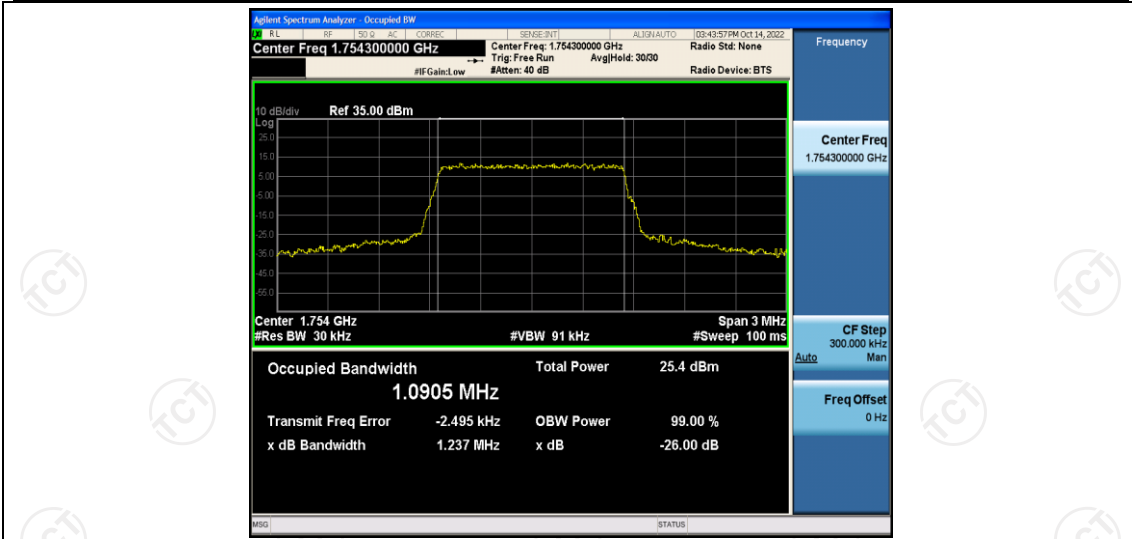

Band4-1.4MHz-16QAM-20393-6RB#0