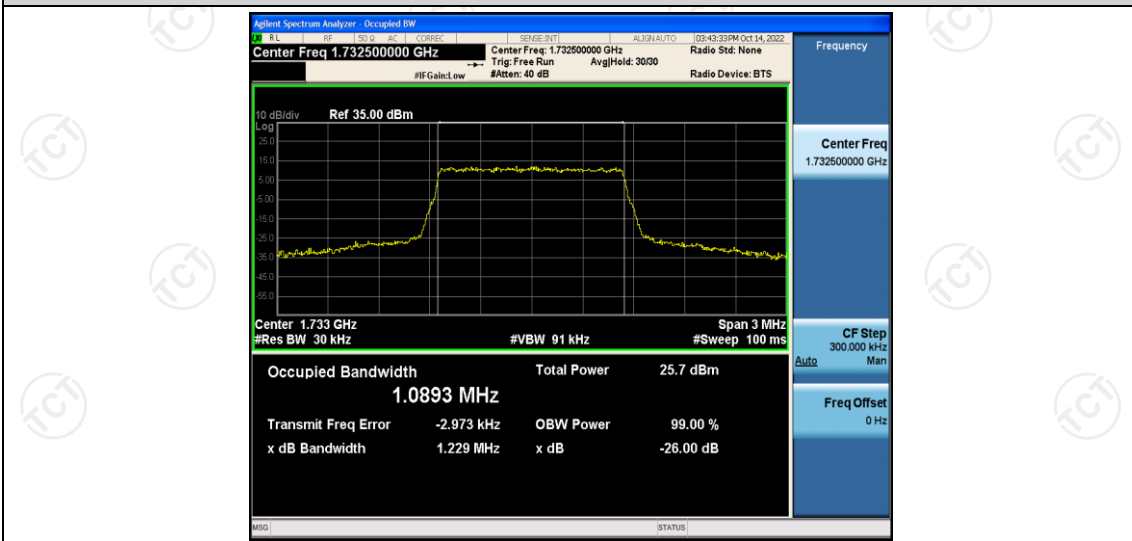

Band4	20MHz	16QAM	20050	100RB#0	17.913	19.01	PASS
Band4	20MHz	16QAM	20175	100RB#0	17.949	19.04	PASS
Band4	20MHz	16QAM	20300	100RB#0	17.968	19.03	PASS

Test Graphs

Band4-1.4MHz-16QAM-19957-6RB#0

Band4-1.4MHz-16QAM-20175-6RB#0