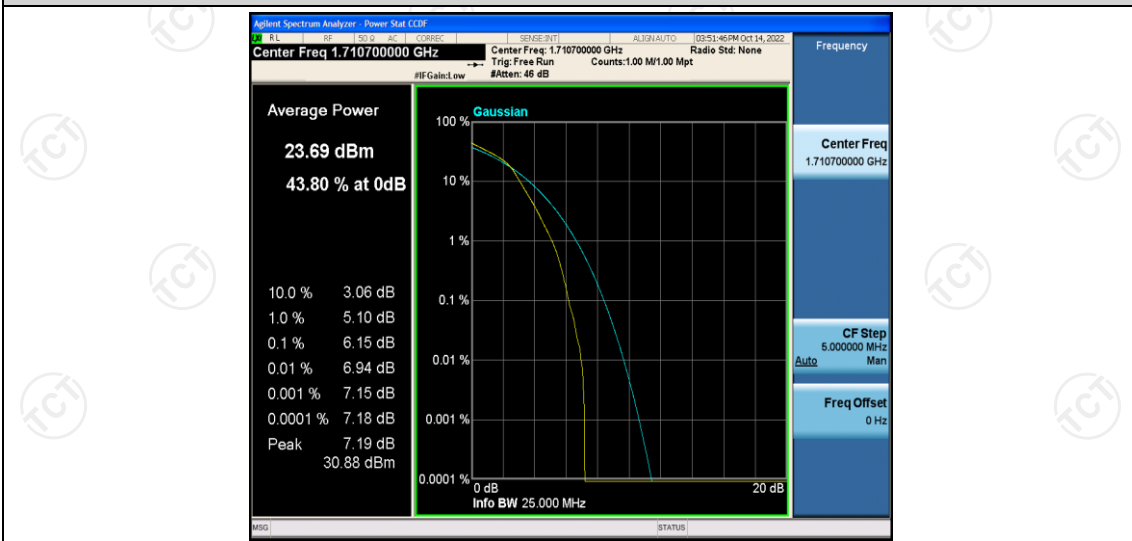

Test Graphs

Band4-1.4MHz-QPSK-20175-6RB#0

Band4-1.4MHz-QPSK-20393-1RB#0

Band4-1.4MHz-QPSK-20393-6RB#0

Band4-1.4MHz-16QAM-19957-1RB#0

Band4-1.4MHz-16QAM-19957-6RB#0

Band4-1.4MHz-16QAM-20175-1RB#0

Band4-1.4MHz-16QAM-20175-6RB#0