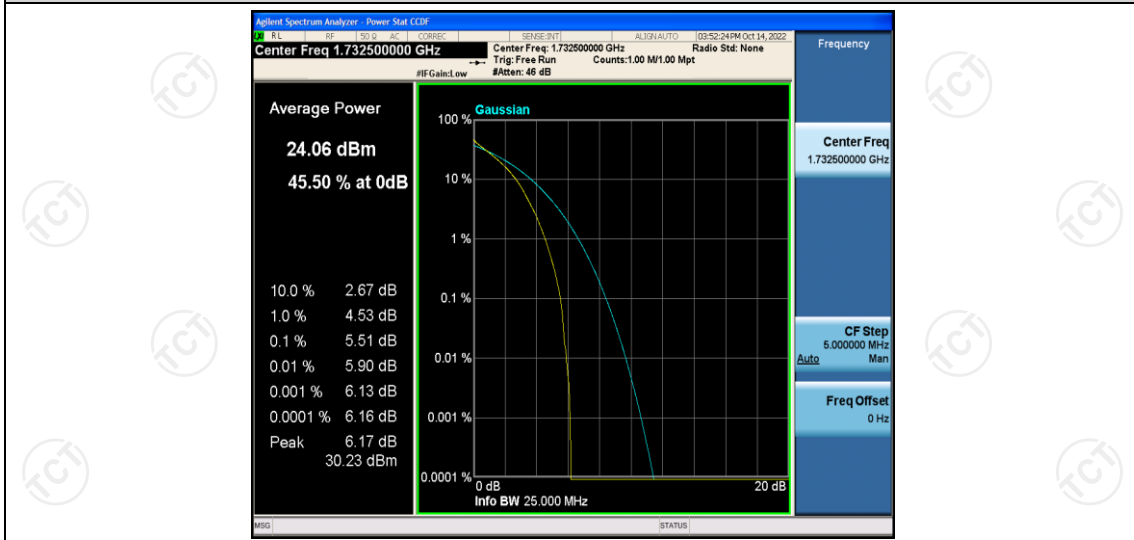

Band4-1.4MHz-QPSK-20175-6RB#0

Band4-1.4MHz-QPSK-20393-1RB#0