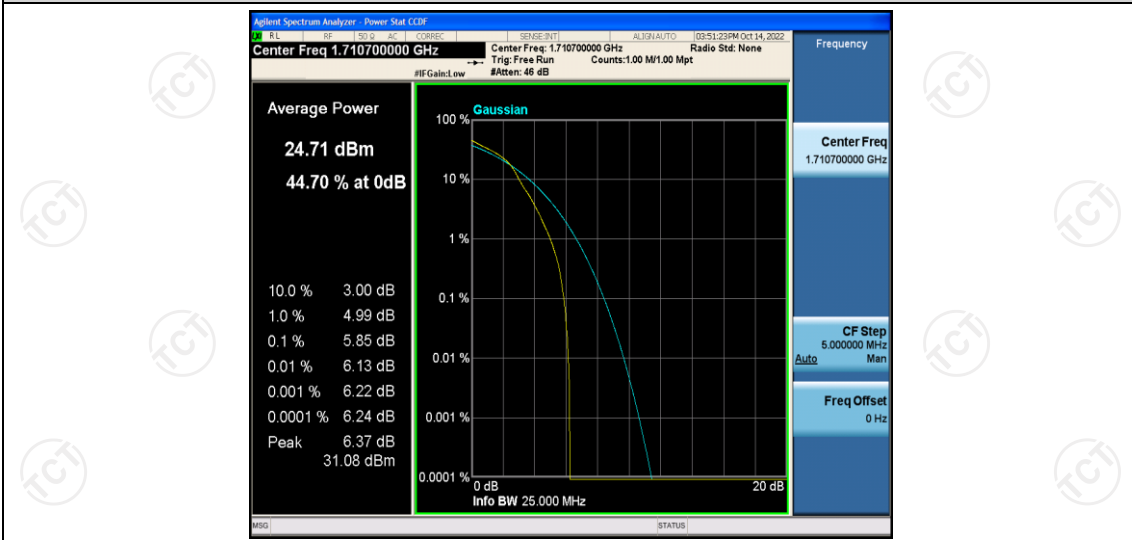

Test Graphs

Band4-1.4MHz-QPSK-20175-6RB#0

Band4-1.4MHz-QPSK-20393-1RB#0

Band4-1.4MHz-QPSK-20393-6RB#0

Band4-1.4MHz-16QAM-19957-1RB#0

Band4-1.4MHz-16QAM-19957-6RB#0

Band4-1.4MHz-16QAM-20175-1RB#0

Band4-1.4MHz-16QAM-20175-6RB#0