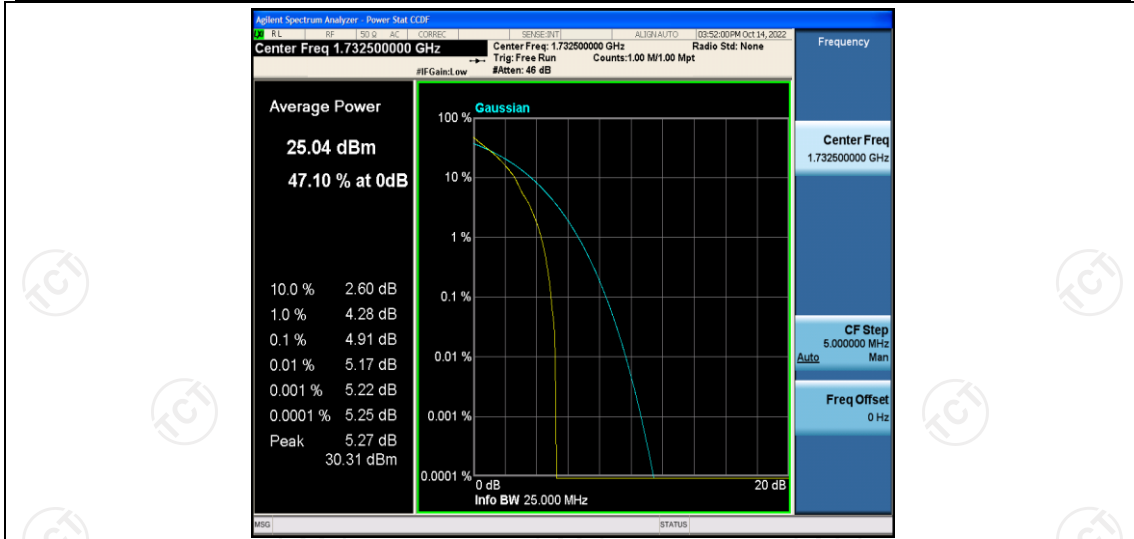

Band4-1.4MHz-QPSK-20175-6RB#0