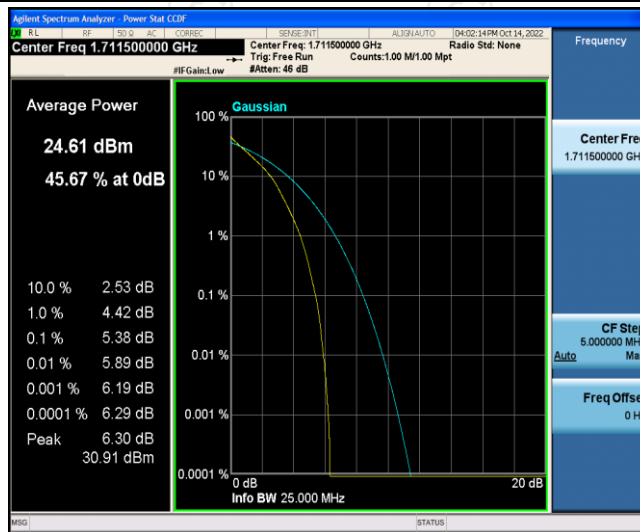

Band4-3MHz-QPSK-19965-15RB#0

Band4-3MHz-QPSK-20175-1RB#0