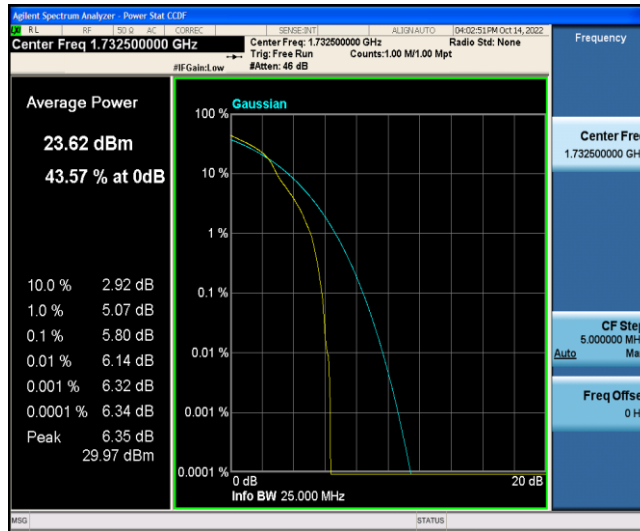

Band4-3MHz-16QAM-20175-1RB#0

Band4-3MHz-16QAM-20175-15RB#0