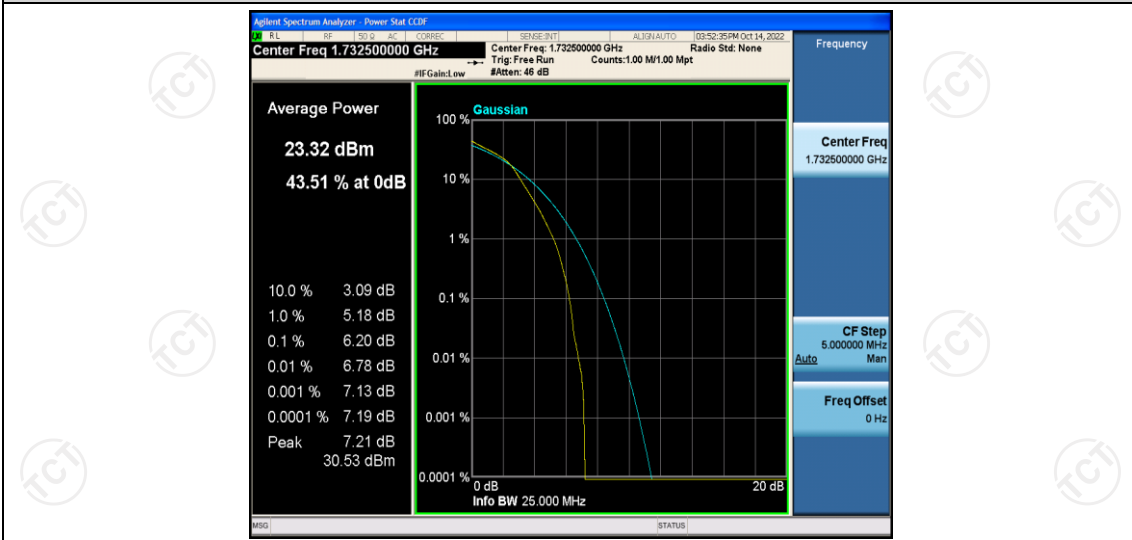

Test Graphs

Band4-1.4MHz-QPSK-20175-6RB#0

Band4-1.4MHz-QPSK-20393-1RB#0

Band4-1.4MHz-QPSK-20393-6RB#0

Band4-1.4MHz-16QAM-19957-1RB#0

Band4-1.4MHz-16QAM-19957-6RB#0

Band4-1.4MHz-16QAM-20175-1RB#0

Band4-1.4MHz-16QAM-20175-6RB#0