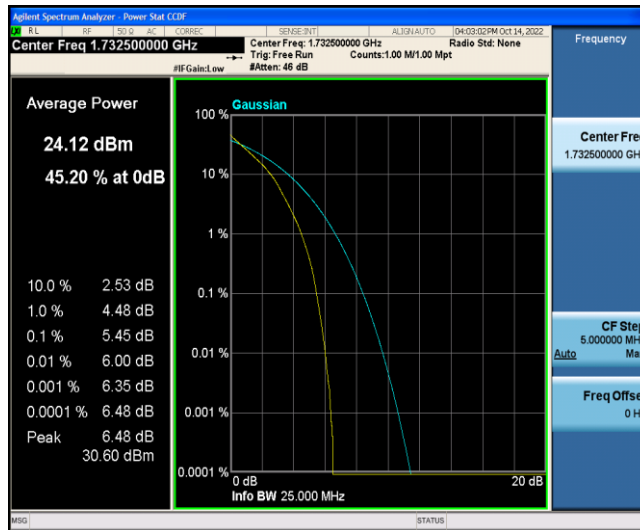

Band4-3MHz-QPSK-20175-15RB#0

Band4-3MHz-QPSK-20385-1RB#0