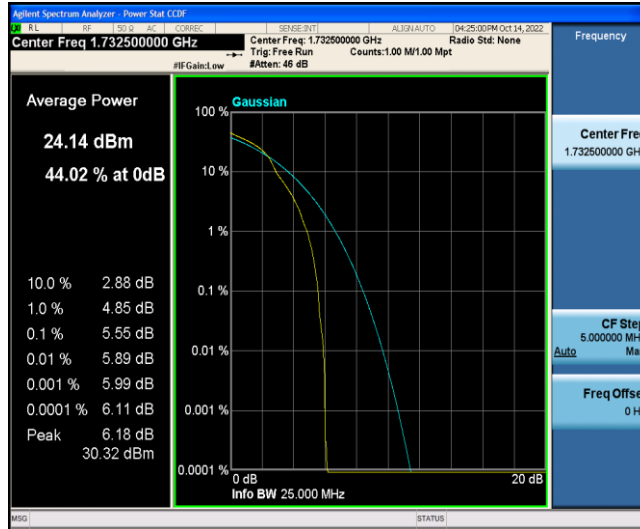

Band4-10MHz-16QAM-20175-1RB#0

Band4-10MHz-16QAM-20175-50RB#0