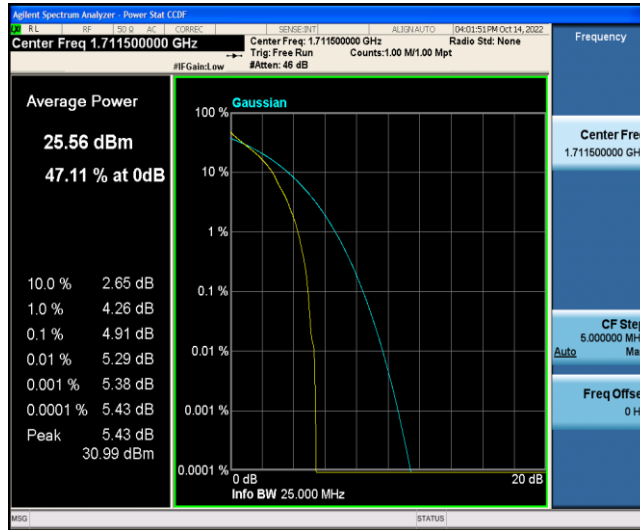

Band4-3MHz-QPSK-19965-1RB#0

Band4-3MHz-QPSK-19965-15RB#0