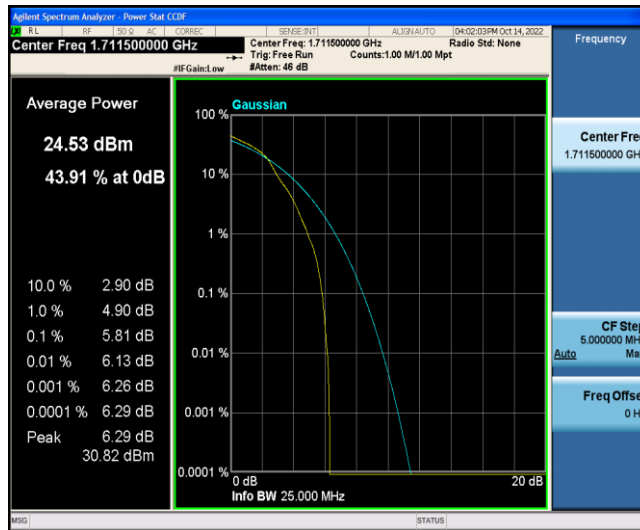

Band4-3MHz-16QAM-19965-1RB#0

Band4-3MHz-16QAM-19965-15RB#0