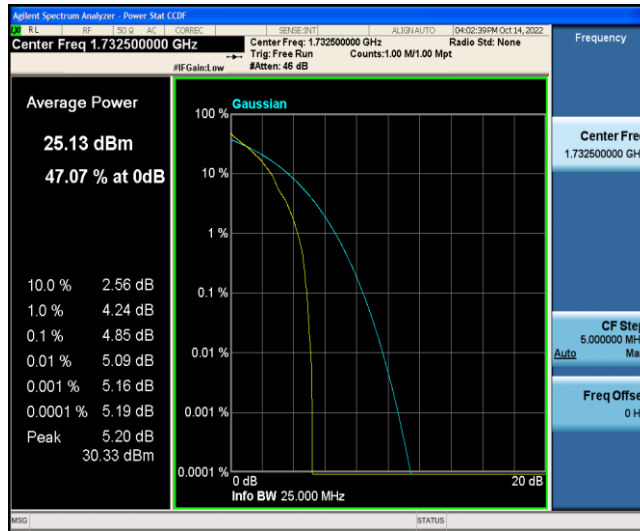

Band4-3MHz-QPSK-20175-1RB#0

Band4-3MHz-QPSK-20175-15RB#0