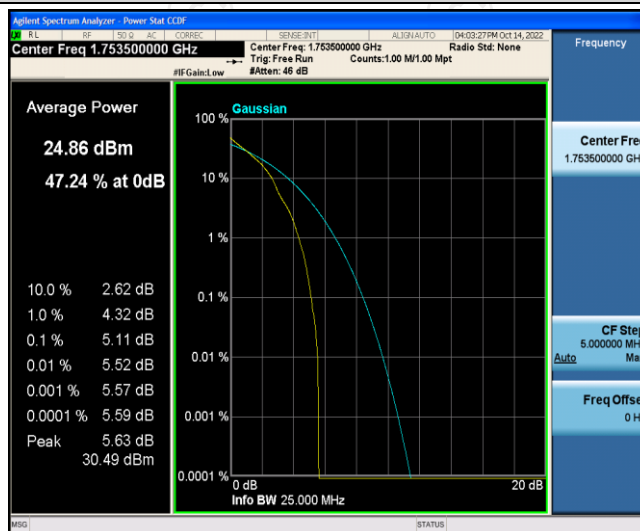

Band4-3MHz-QPSK-20385-1RB#0

Band4-3MHz-QPSK-20385-15RB#0