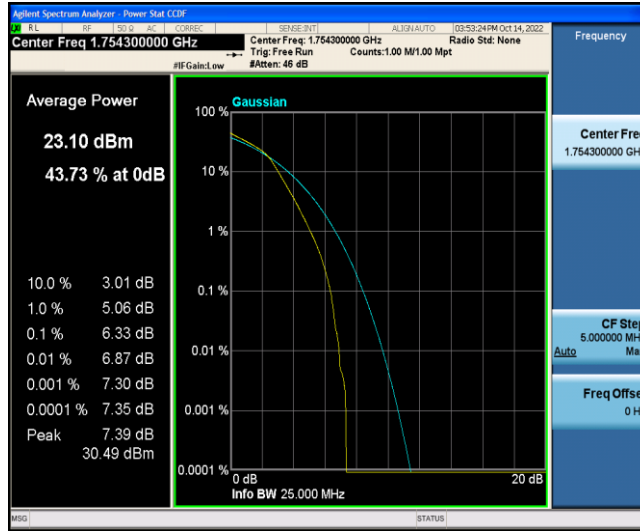

Band4-1.4MHz-16QAM-20393-6RB#0

Band4-3MHz-QPSK-19965-1RB#0