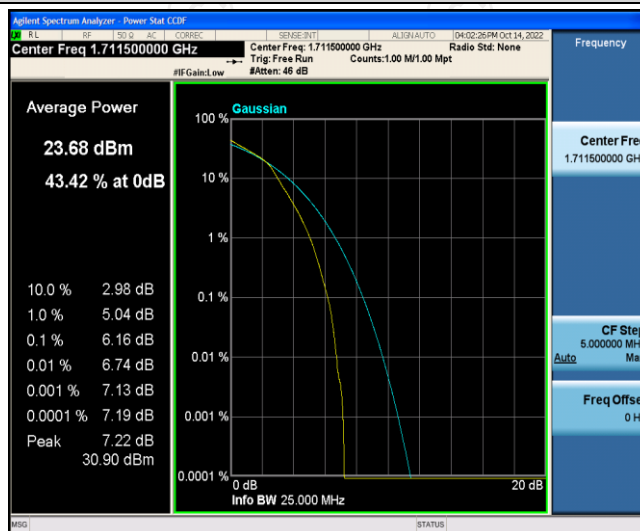

Band4-3MHz-16QAM-19965-15RB#0

Band4-3MHz-16QAM-20175-1RB#0