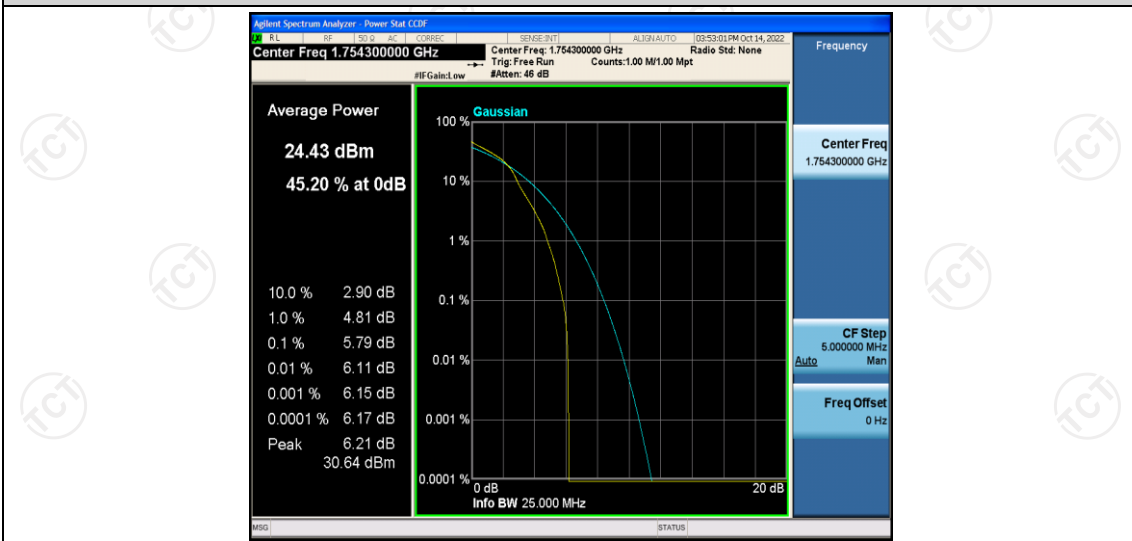

Band4-1.4MHz-16QAM-20393-1RB#0

Band4-1.4MHz-16QAM-20393-6RB#0