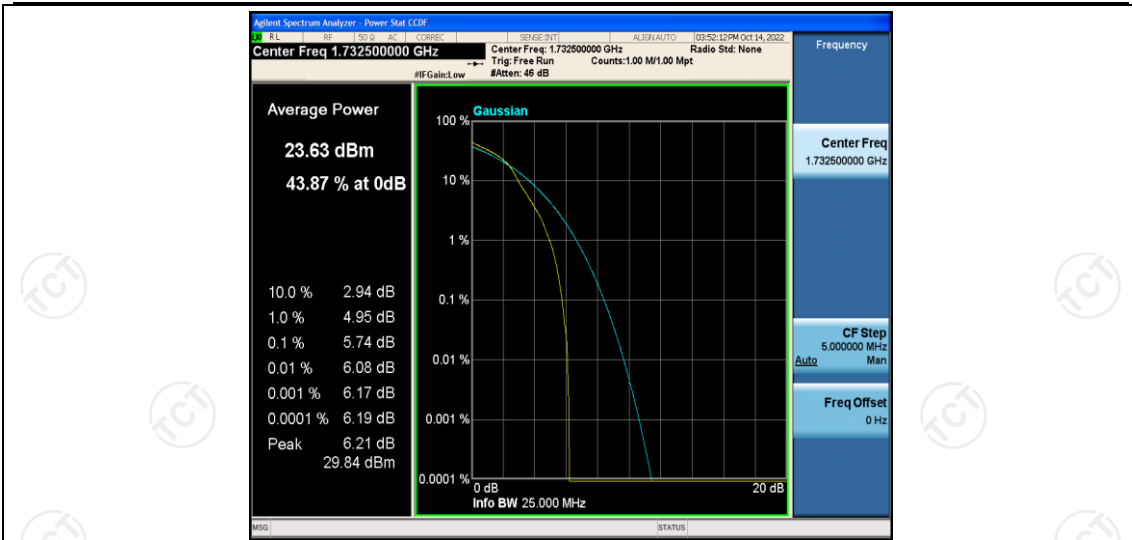

Test Graphs

Band4-1.4MHz-QPSK-20175-6RB#0

Band4-1.4MHz-QPSK-20393-1RB#0

Band4-1.4MHz-QPSK-20393-6RB#0

Band4-1.4MHz-16QAM-19957-1RB#0

Band4-1.4MHz-16QAM-19957-6RB#0

Band4-1.4MHz-16QAM-20175-1RB#0

Band4-1.4MHz-16QAM-20175-6RB#0