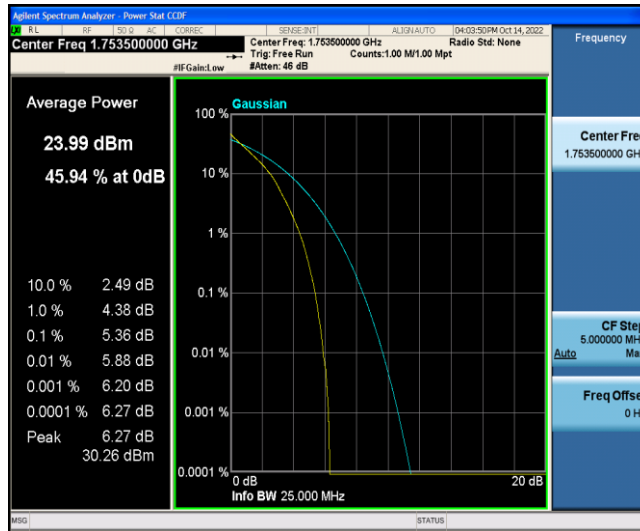

Band4-3MHz-QPSK-20385-15RB#0

Band4-3MHz-16QAM-19965-1RB#0