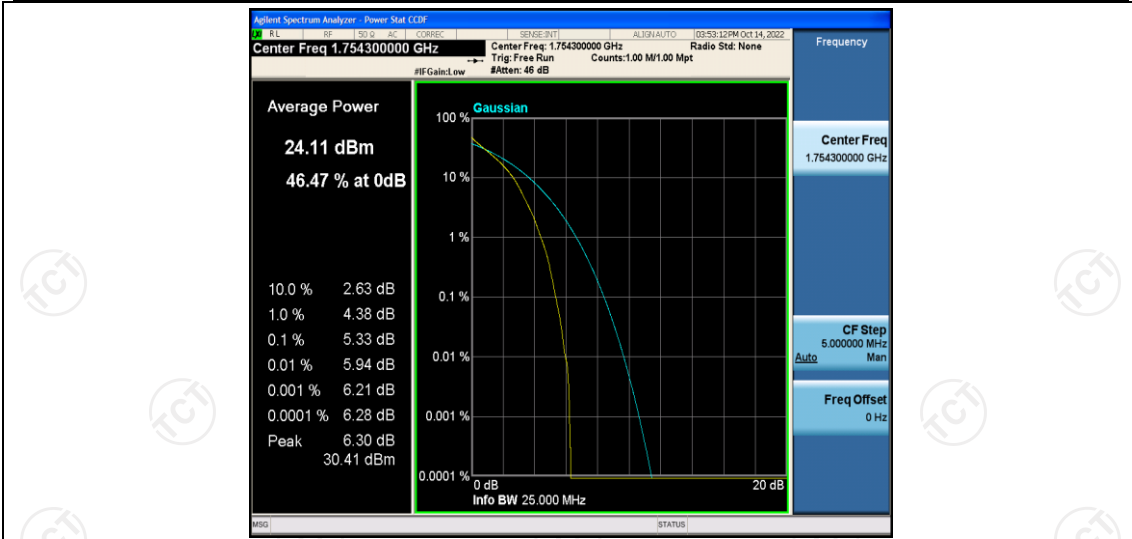

Test Graphs

Band4-1.4MHz-QPSK-20175-6RB#0

Band4-1.4MHz-QPSK-20393-1RB#0

Band4-1.4MHz-QPSK-20393-6RB#0

Band4-1.4MHz-16QAM-19957-1RB#0

Band4-1.4MHz-16QAM-19957-6RB#0

Band4-1.4MHz-16QAM-20175-1RB#0

Band4-1.4MHz-16QAM-20175-6RB#0