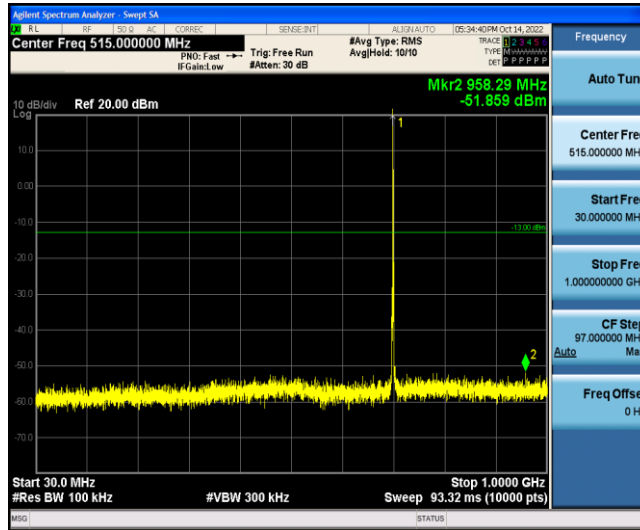

Band12-1.4MHz-QPSK-23095-1RB#0-Range1:30~1000MHz