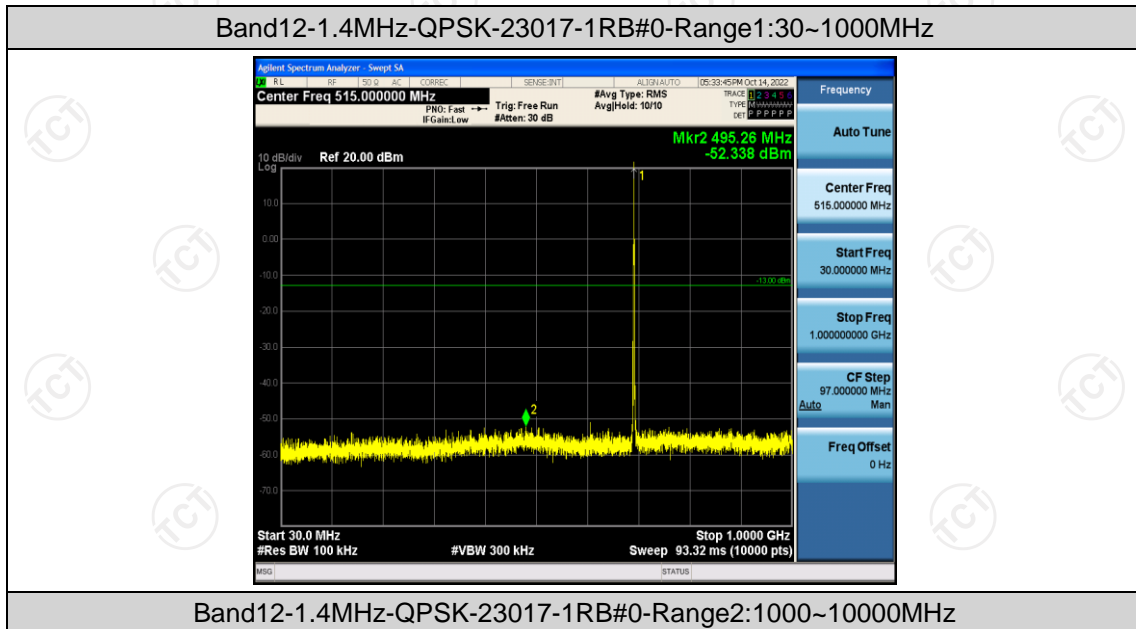

Band12	5MHz	16QAM	23155	1RB#0	Range2:1000~10000MHz	-34.55	PASS
Band12	10MHz	QPSK	23060	1RB#0	Range1:30~1000MHz	-52.66	PASS
Band12	10MHz	QPSK	23060	1RB#0	Range2:1000~10000MHz	-36	PASS
Band12	10MHz	QPSK	23095	1RB#0	Range1:30~1000MHz	-51.19	PASS
Band12	10MHz	QPSK	23095	1RB#0	Range2:1000~10000MHz	-35.57	PASS
Band12	10MHz	QPSK	23130	1RB#0	Range1:30~1000MHz	-52.59	PASS
Band12	10MHz	QPSK	23130	1RB#0	Range2:1000~10000MHz	-1000	PASS
Band12	10MHz	16QAM	23060	1RB#0	Range1:30~1000MHz	-52.15	PASS
Band12	10MHz	16QAM	23060	1RB#0	Range2:1000~10000MHz	-35.49	PASS
Band12	10MHz	16QAM	23095	1RB#0	Range1:30~1000MHz	-51.93	PASS
Band12	10MHz	16QAM	23095	1RB#0	Range2:1000~10000MHz	-34.94	PASS
Band12	10MHz	16QAM	23130	1RB#0	Range1:30~1000MHz	-52.02	PASS
Band12	10MHz	16QAM	23130	1RB#0	Range2:1000~10000MHz	-35.64	PASS

Test Graphs