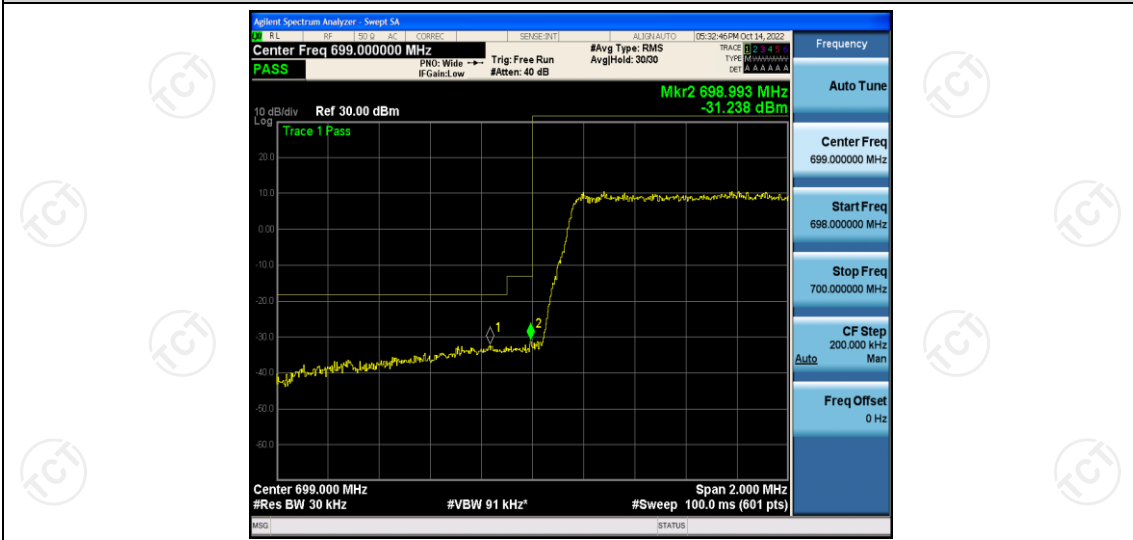

Band12-1.4MHz-16QAM-23017-6RB#0