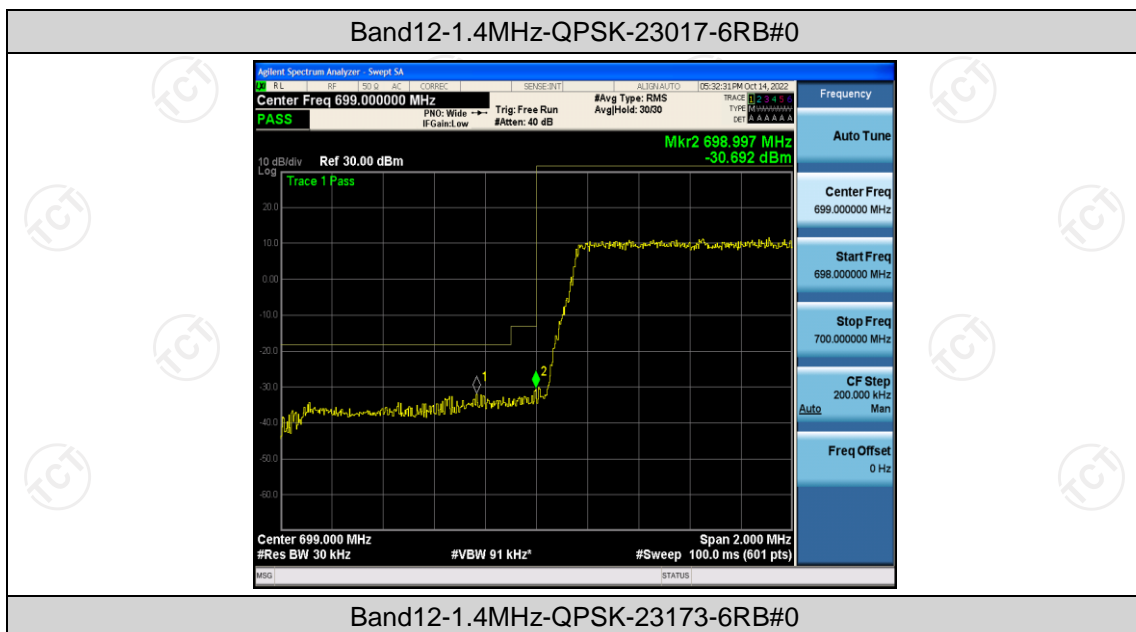

Appendix D: Band Edge

Test Result

Band	Bandwidth	Modulation	Channel	RB Configuration	Result(dBm)	Verdict
Band12	1.4MHz	QPSK	23017	6RB#0	-32.13,-30.69	PASS
Band12	1.4MHz	QPSK	23173	6RB#0	-26.69,-27.96	PASS
Band12	1.4MHz	16QAM	23017	6RB#0	-32.36,-31.24	PASS
Band12	1.4MHz	16QAM	23173	6RB#0	-29.12,-29.27	PASS
Band12	3MHz	QPSK	23025	15RB#0	-34.80,-18.08	PASS
Band12	3MHz	QPSK	23165	15RB#0	-18.09,-31.95	PASS
Band12	3MHz	16QAM	23025	15RB#0	-34.28,-18.99	PASS
Band12	3MHz	16QAM	23165	15RB#0	-18.96,-31.90	PASS
Band12	5MHz	QPSK	23035	25RB#0	-22.48	PASS
Band12	5MHz	QPSK	23155	25RB#0	-22.79	PASS
Band12	5MHz	16QAM	23035	25RB#0	-21.99	PASS
Band12	5MHz	16QAM	23155	25RB#0	-23.04	PASS
Band12	10MHz	QPSK	23060	50RB#0	-32.25,-27.30	PASS
Band12	10MHz	QPSK	23130	50RB#0	-26.11,-31.04	PASS
Band12	10MHz	16QAM	23060	50RB#0	-32.32,-28.09	PASS
Band12	10MHz	16QAM	23130	50RB#0	-26.37,-30.26	PASS

Test Graphs