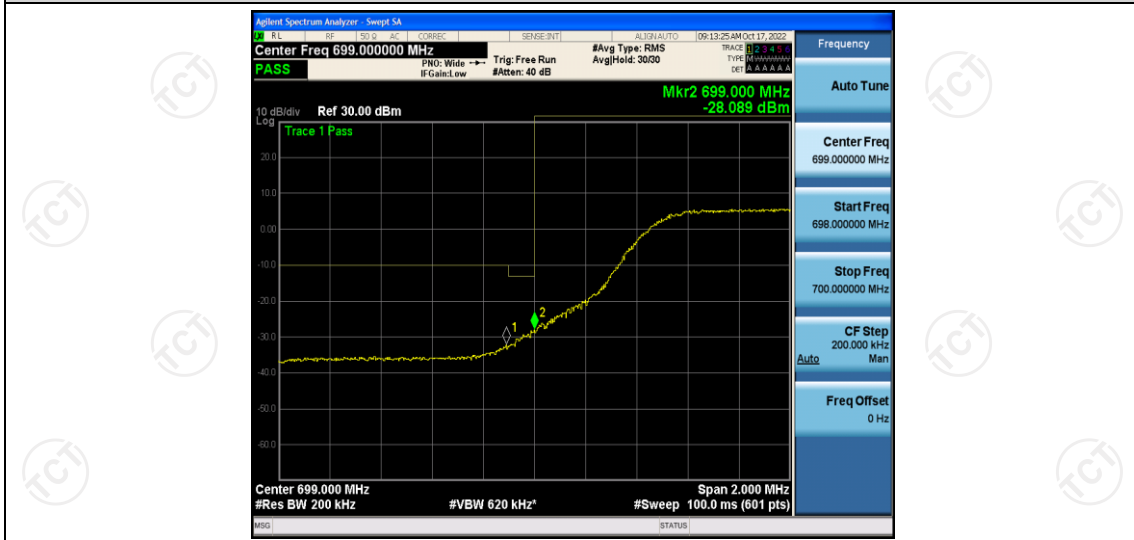

Band12-10MHz-16QAM-23060-50RB#0