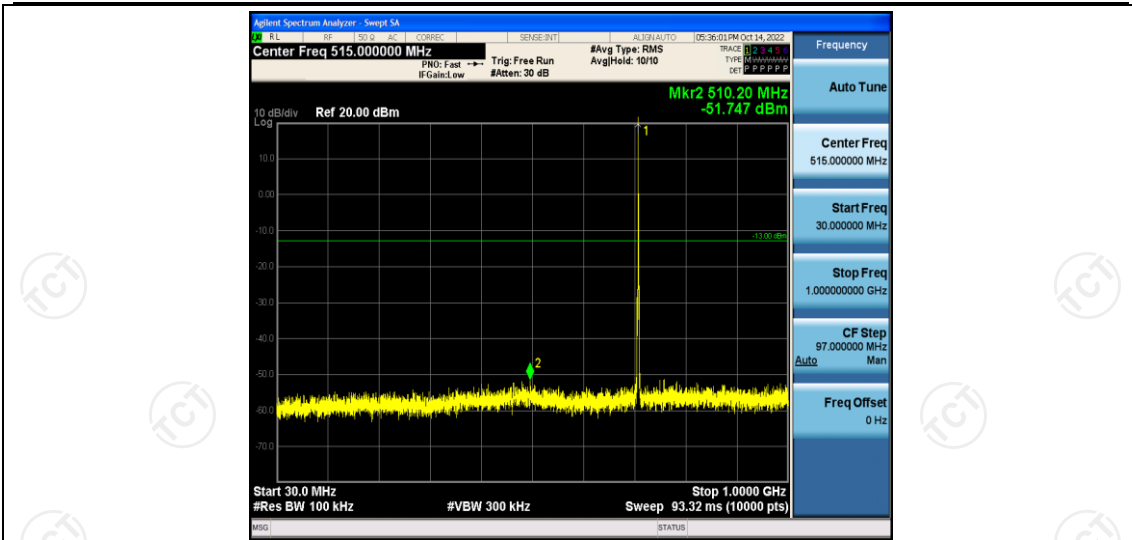

Band12-1.4MHz-16QAM-23173-1RB#0-Range1:30~1000MHz