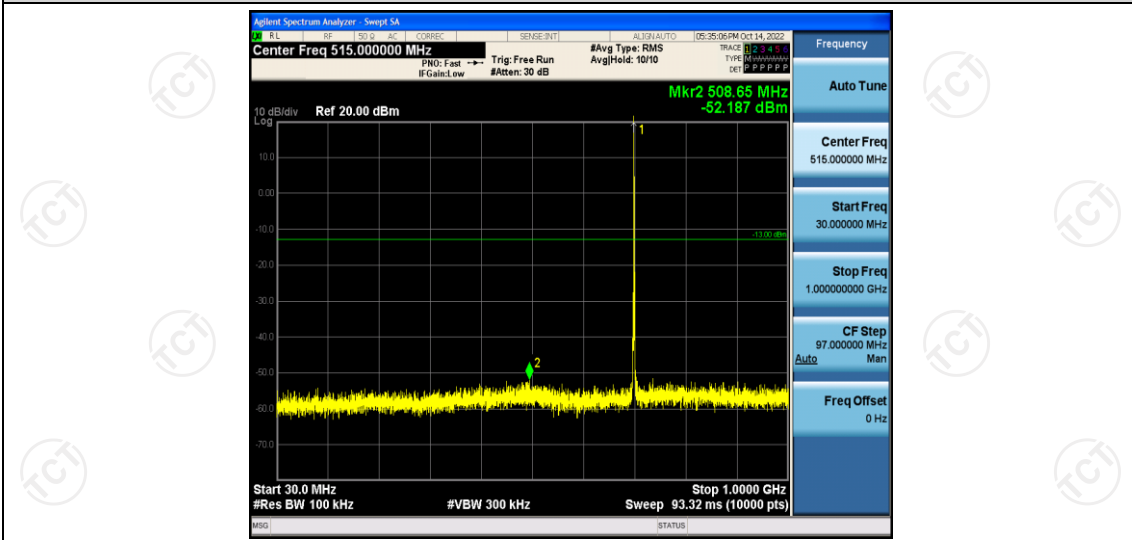

Band12-1.4MHz-16QAM-23095-1RB#0-Range1:30~1000MHz