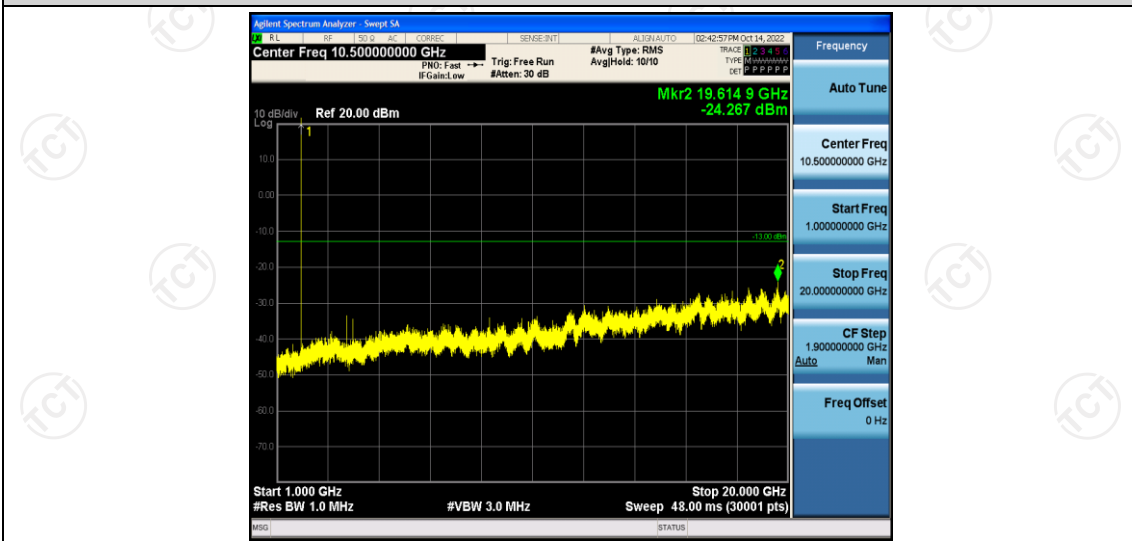

Band2-1.4MHz-16QAM-18607-1RB#0-Range1:30~1000MHz