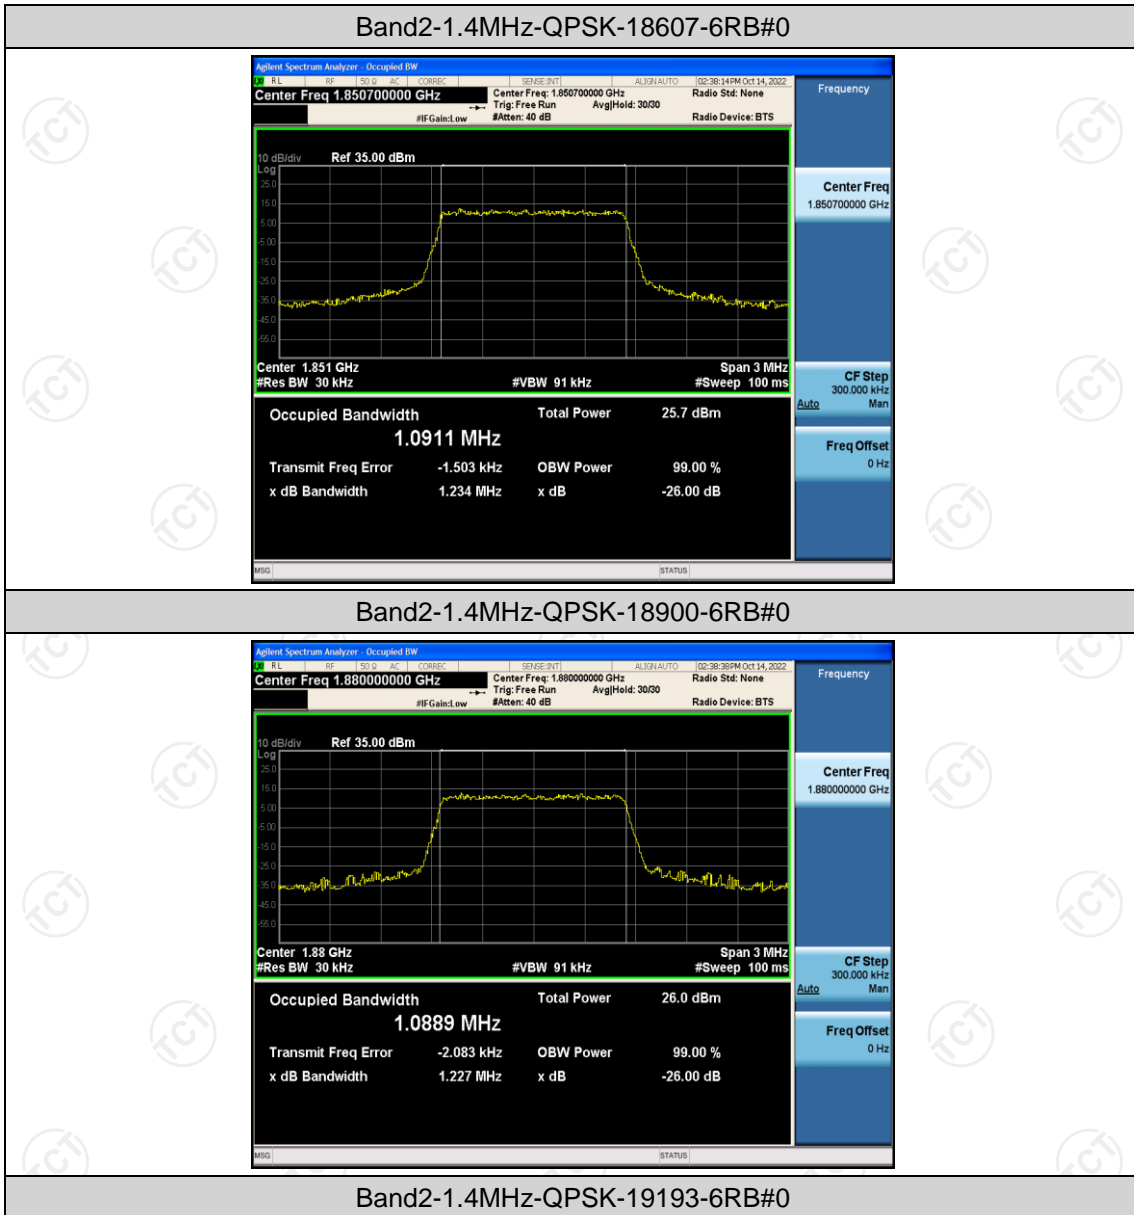

Test Graphs