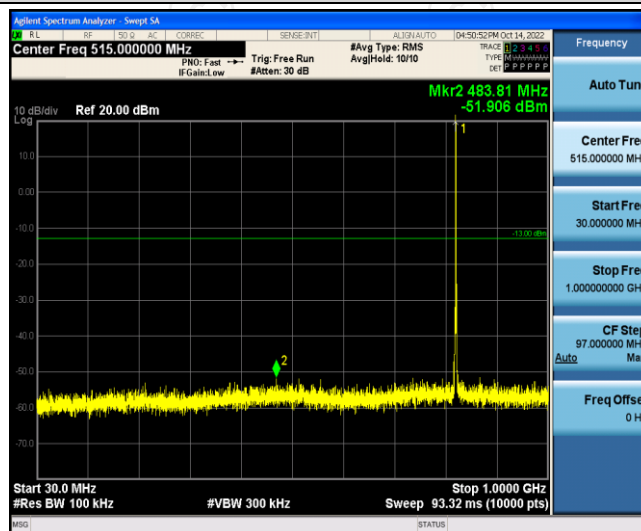

Band5-1.4MHz-16QAM-20407-1RB#0-Range1:30~1000MHz