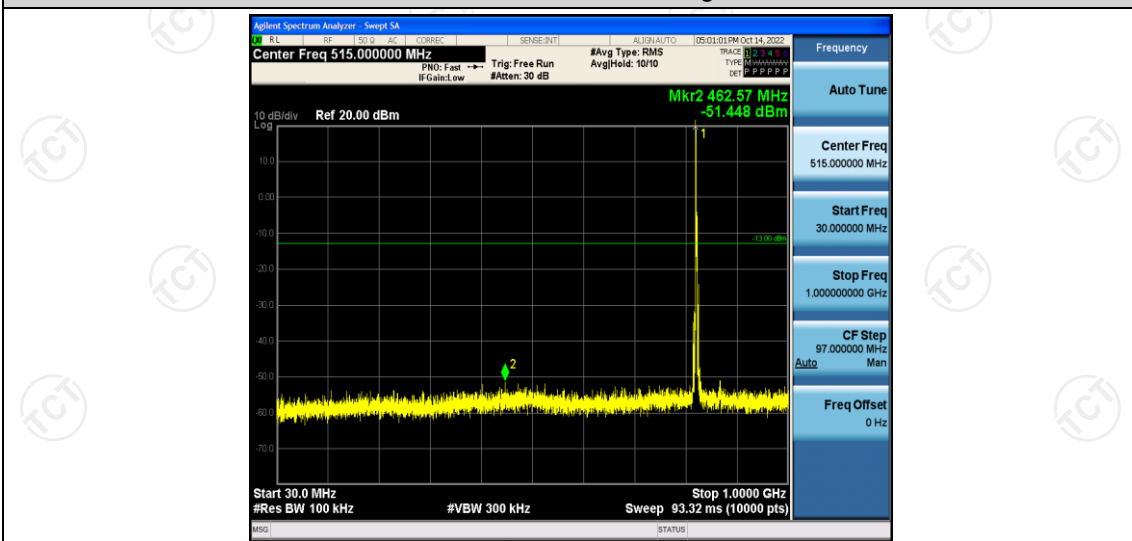

Band5-3MHz-QPSK-20415-1RB#0-Range1:30~1000MHz

Band5-3MHz-QPSK-20415-1RB#0-Range2:1000~10000MHz