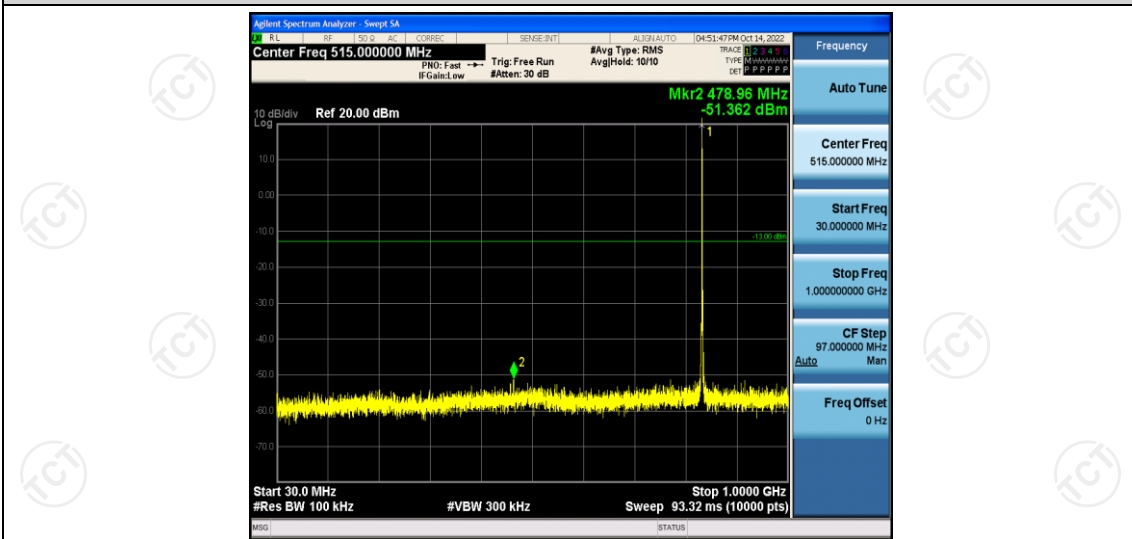

Band5-1.4MHz-16QAM-20525-1RB#0-Range1:30~1000MHz