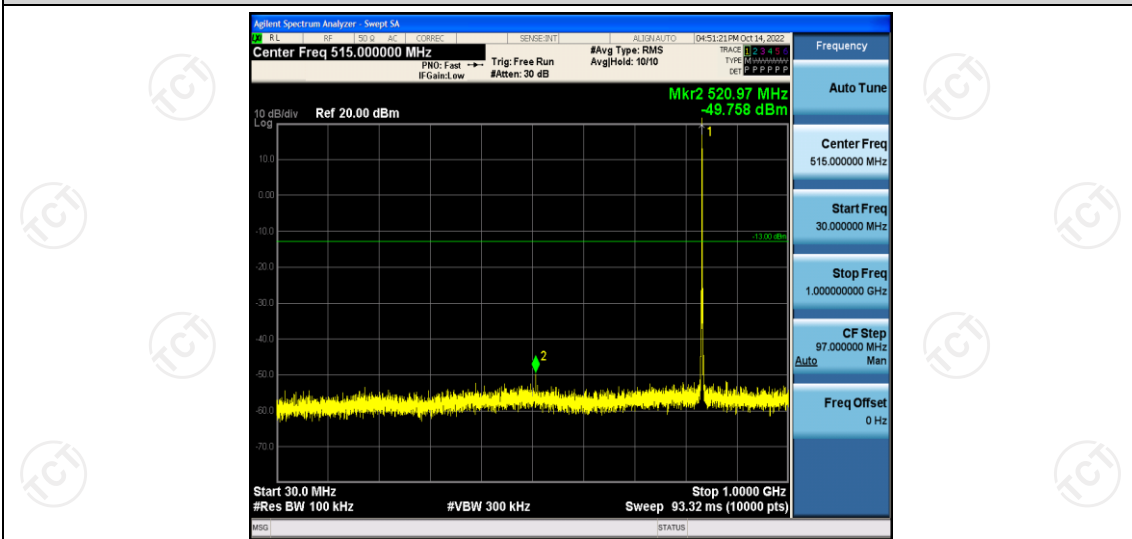

Band5-1.4MHz-QPSK-20525-1RB#0-Range1:30~1000MHz