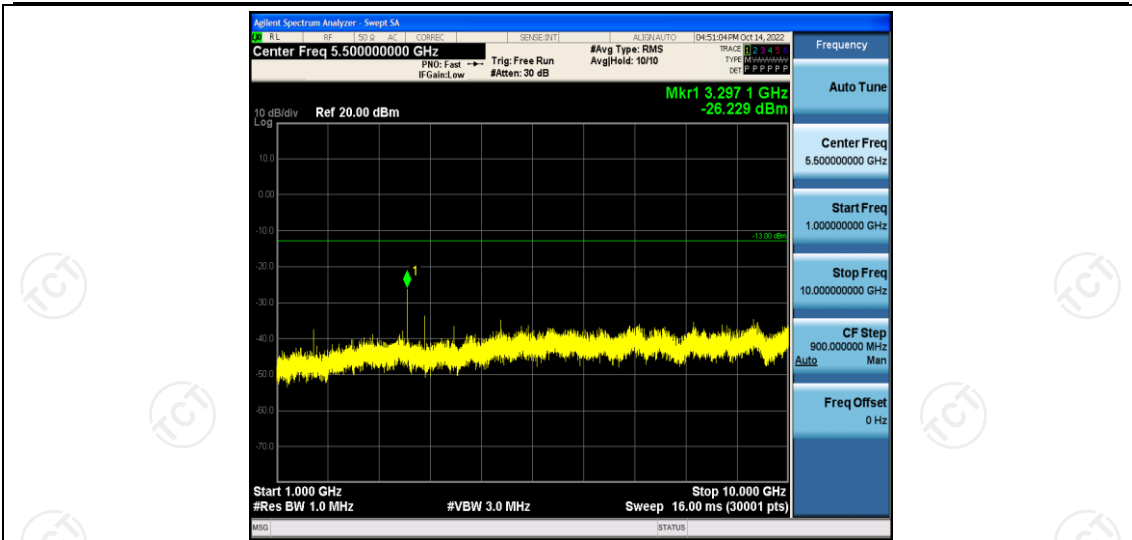

Band5-1.4MHz-16QAM-20407-1RB#0-Range2:1000~10000MHz