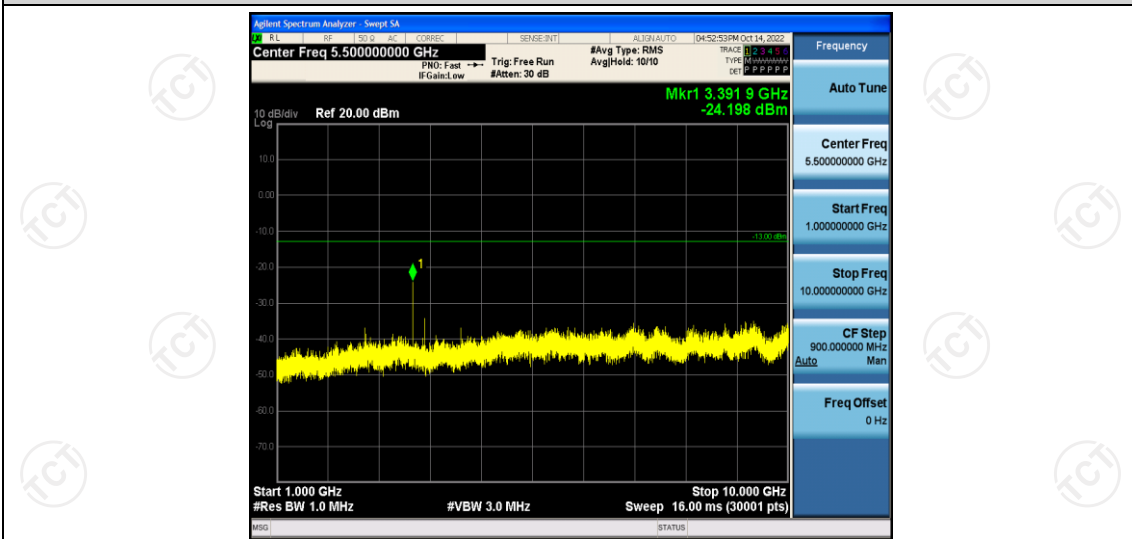

Band5-1.4MHz-16QAM-20643-1RB#0-Range2:1000~10000MHz