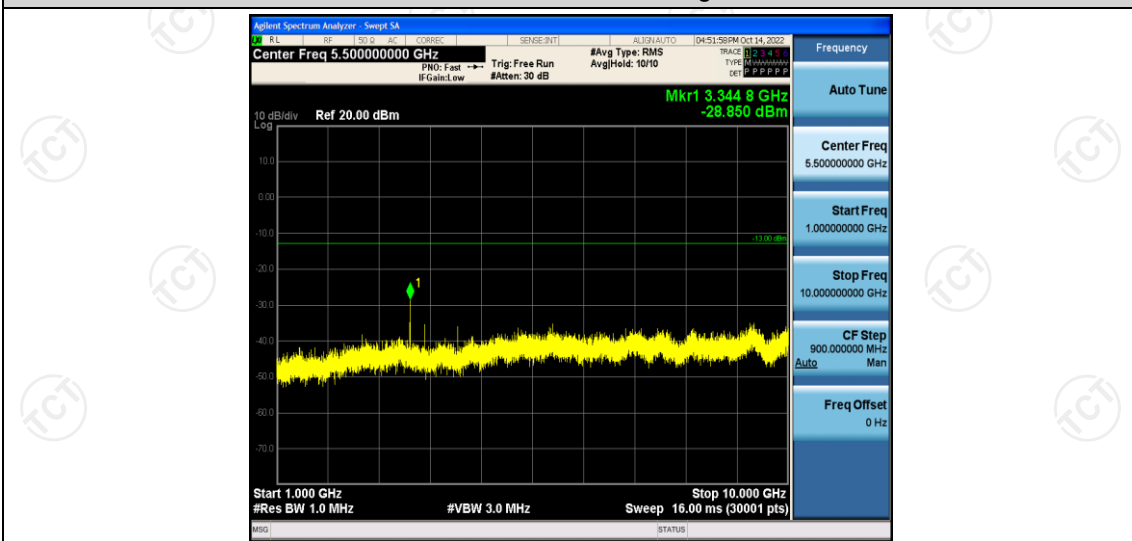

Band5-1.4MHz-16QAM-20407-1RB#0-Range1:30~1000MHz

Band5-1.4MHz-16QAM-20407-1RB#0-Range2:1000~10000MHz

Band5-1.4MHz-16QAM-20525-1RB#0-Range1:30~1000MHz

Band5-1.4MHz-16QAM-20525-1RB#0-Range2:1000~10000MHz

Band5-1.4MHz-16QAM-20643-1RB#0-Range1:30~1000MHz