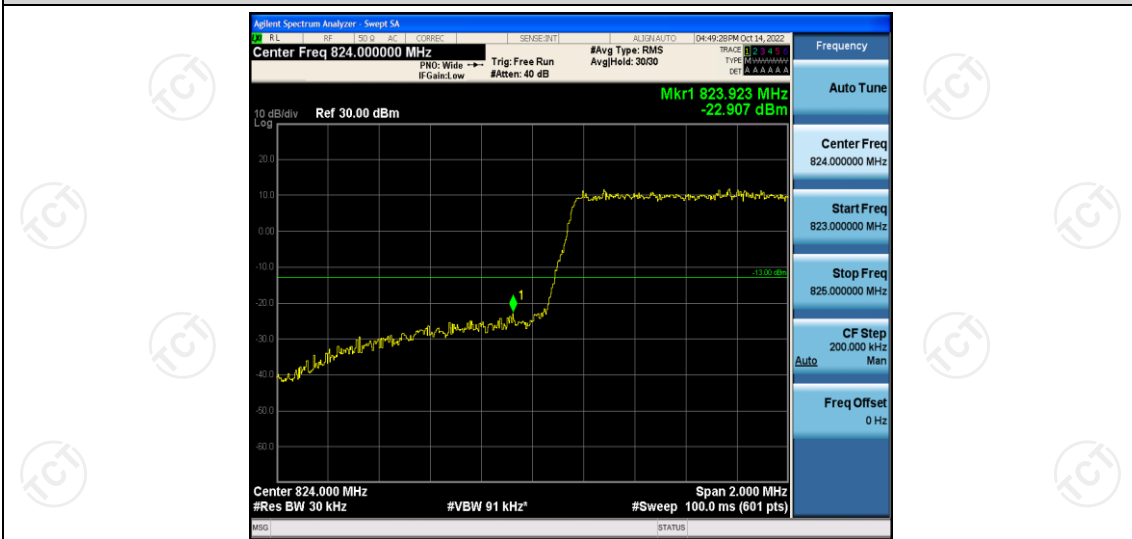

Band5-1.4MHz-16QAM-20407-6RB#0