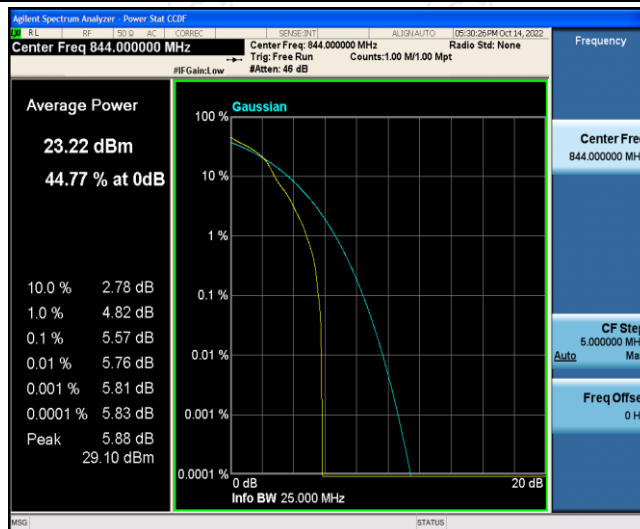

Band5-10MHz-16QAM-20450-1RB#0

Band5-10MHz-16QAM-20450-50RB#0

Band5-10MHz-16QAM-20525-1RB#0

Band5-10MHz-16QAM-20525-50RB#0

Band5-10MHz-16QAM-20600-1RB#0

Band5-10MHz-16QAM-20600-50RB#0

Appendix C: 26dB Bandwidth and Occupied Bandwidth