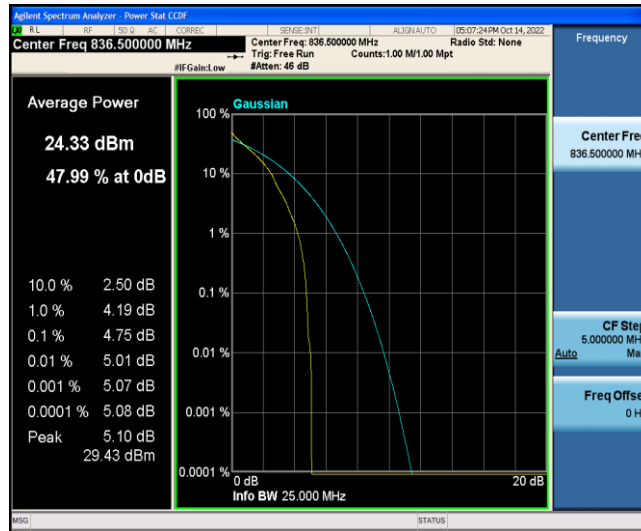

Band5-3MHz-QPSK-20525-1RB#0