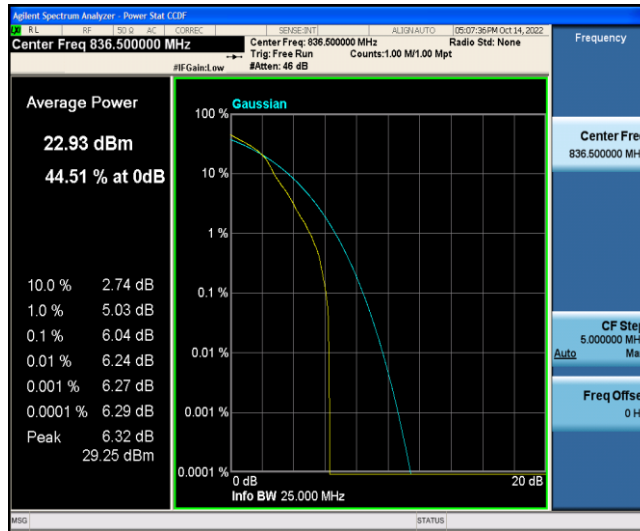

Band5-3MHz-16QAM-20525-1RB#0