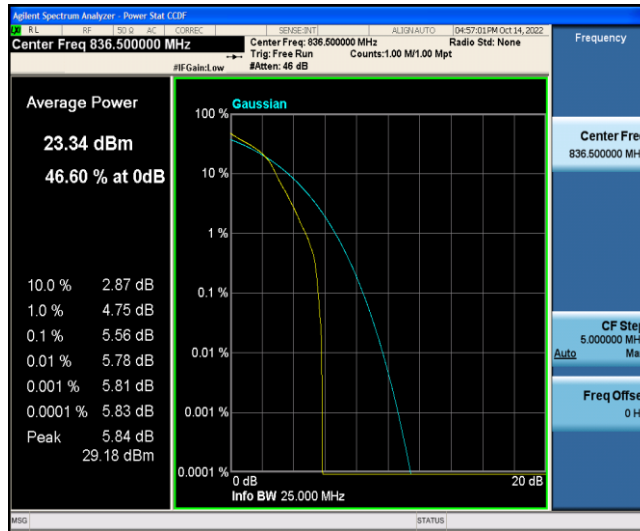

Test Graphs

Band5-1.4MHz-QPSK-20525-6RB#0

Band5-1.4MHz-QPSK-20643-1RB#0

Band5-1.4MHz-QPSK-20643-6RB#0

Band5-1.4MHz-16QAM-20407-1RB#0

Band5-1.4MHz-16QAM-20407-6RB#0

Band5-1.4MHz-16QAM-20525-1RB#0

Band5-1.4MHz-16QAM-20525-6RB#0