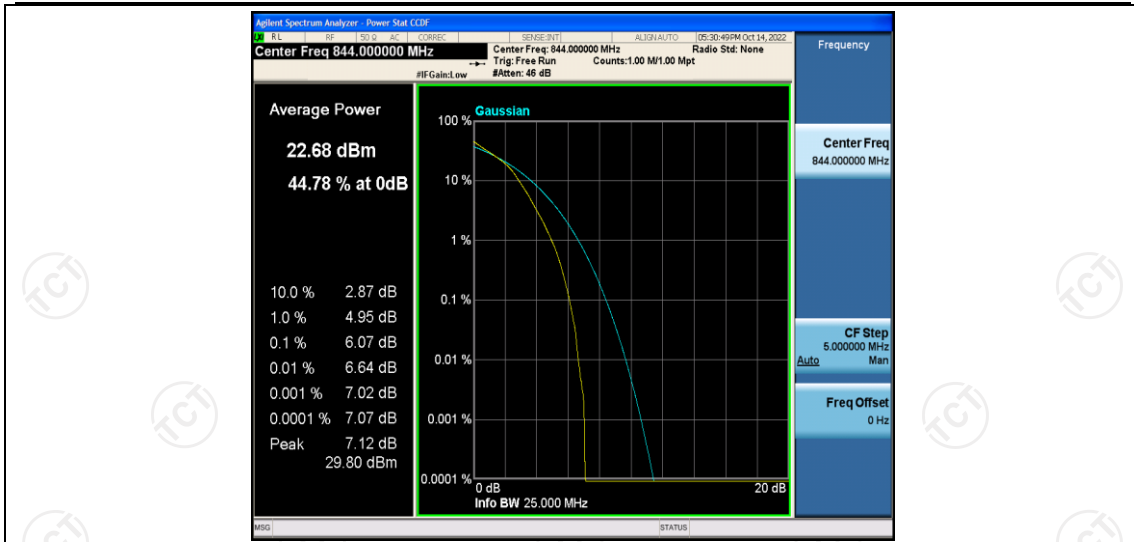

Band5-10MHz-16QAM-20450-1RB#0

Band5-10MHz-16QAM-20450-50RB#0

Band5-10MHz-16QAM-20525-1RB#0

Band5-10MHz-16QAM-20525-50RB#0

Band5-10MHz-16QAM-20600-1RB#0

Band5-10MHz-16QAM-20600-50RB#0

Appendix C: 26dB Bandwidth and Occupied Bandwidth