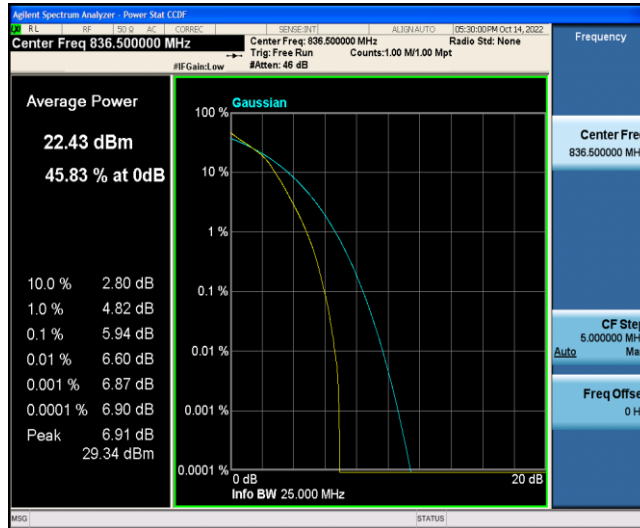

Band5-10MHz-16QAM-20450-1RB#0

Band5-10MHz-16QAM-20450-50RB#0

Band5-10MHz-16QAM-20525-1RB#0

Band5-10MHz-16QAM-20525-50RB#0

Band5-10MHz-16QAM-20600-1RB#0

Band5-10MHz-16QAM-20600-50RB#0

Appendix C: 26dB Bandwidth and Occupied Bandwidth