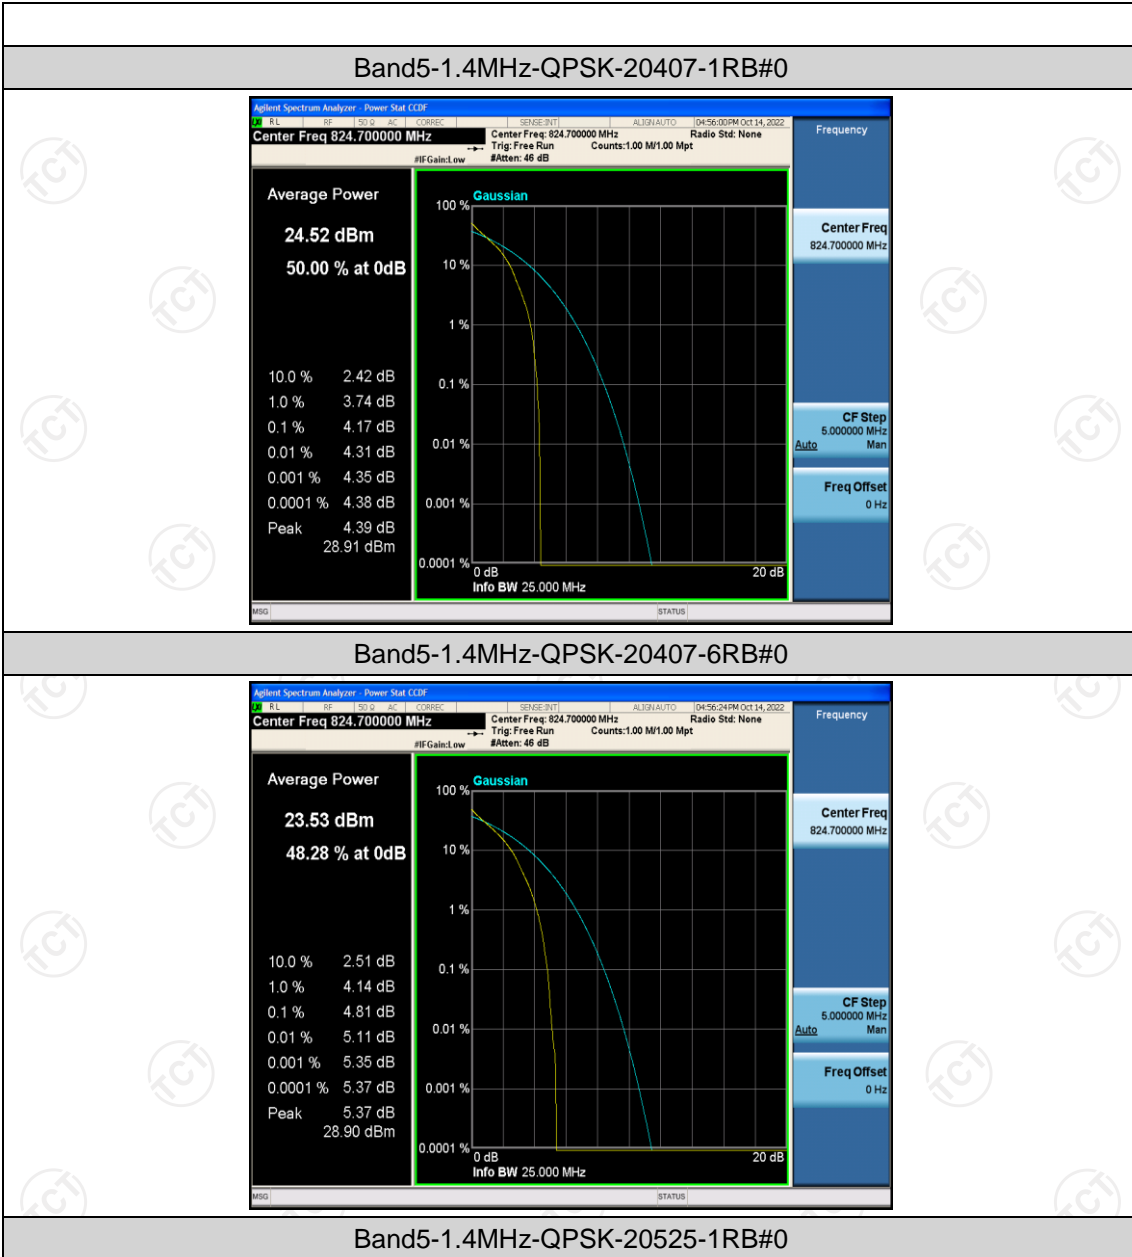

Test Graphs