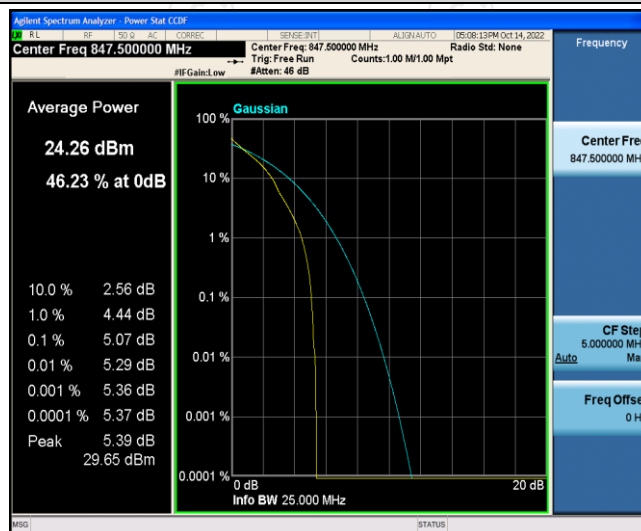

Band5-3MHz-QPSK-20635-1RB#0