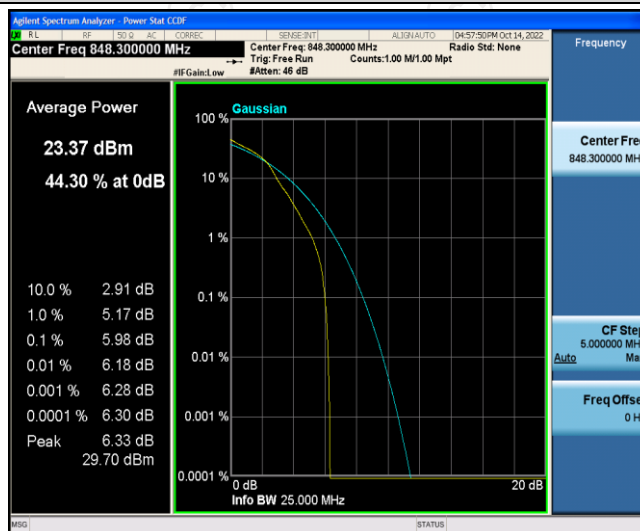

Band5-1.4MHz-16QAM-20643-1RB#0