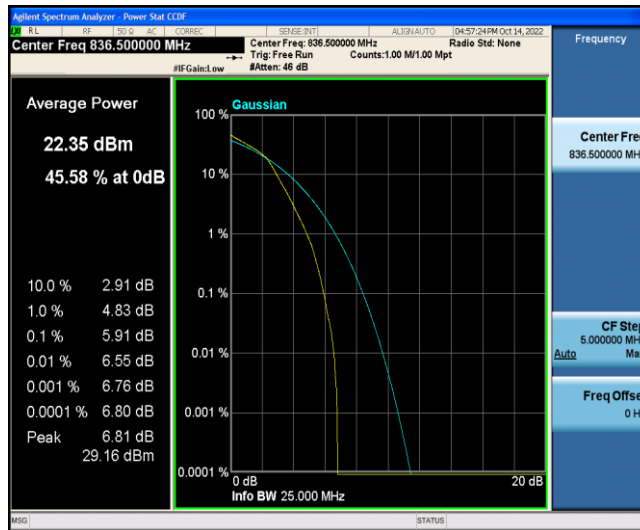

Test Graphs

Band5-1.4MHz-QPSK-20525-6RB#0

Band5-1.4MHz-QPSK-20643-1RB#0

Band5-1.4MHz-QPSK-20643-6RB#0

Band5-1.4MHz-16QAM-20407-1RB#0

Band5-1.4MHz-16QAM-20407-6RB#0

Band5-1.4MHz-16QAM-20525-1RB#0

Band5-1.4MHz-16QAM-20525-6RB#0