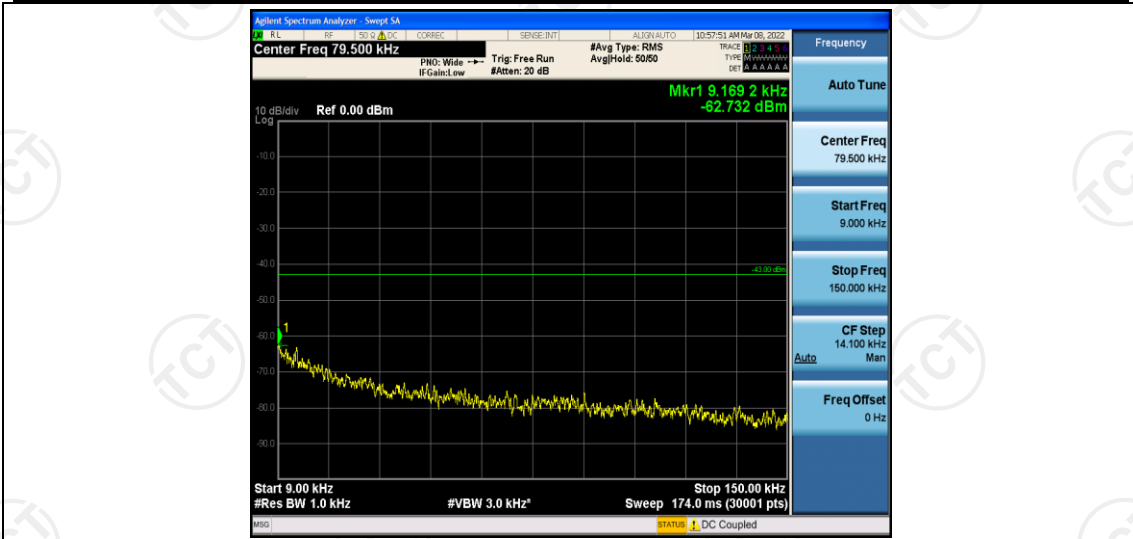

Band71-15MHz-16QAM-133297-1RB#0-Range1:0.009~0.15MHz

Band71-15MHz-16QAM-133297-1RB#0-Range2:0.15~30MHz