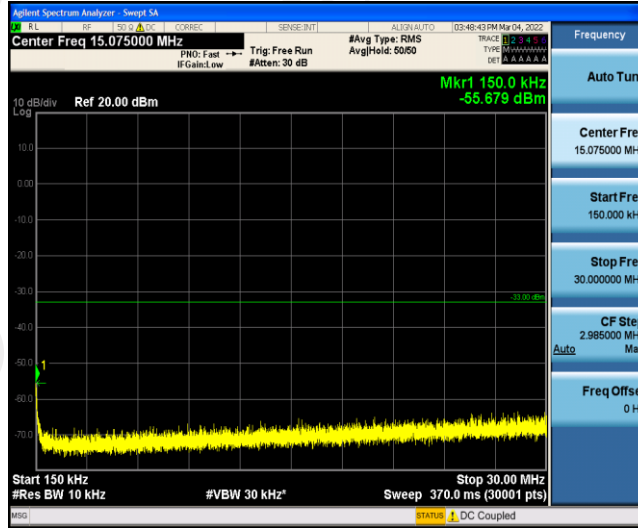

Band66-15MHz-QPSK-132597-1RB#0-Range5:5000~12000MHz

Band66-15MHz-QPSK-132597-1RB#0-Range6:12000~26500MHz

Band66-15MHz-16QAM-132047-1RB#0-Range1:0.009~0.15MHz

Band66-15MHz-16QAM-132047-1RB#0-Range2:0.15~30MHz