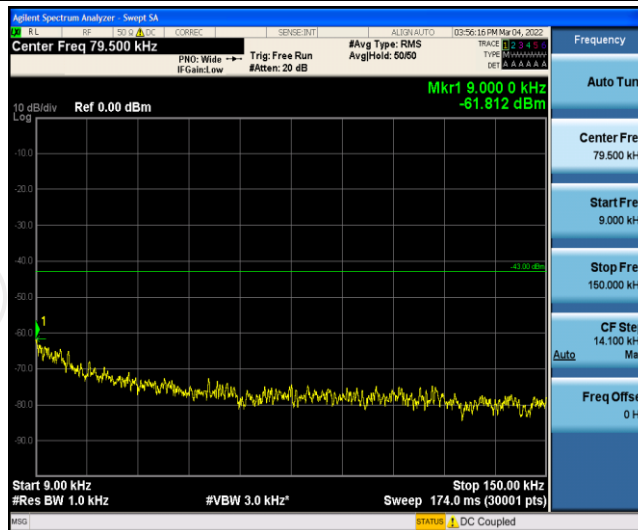

Band66-15MHz-QPSK-132597-1RB#0-Range1:0.009~0.15MHz

Band66-15MHz-QPSK-132597-1RB#0-Range2:0.15~30MHz