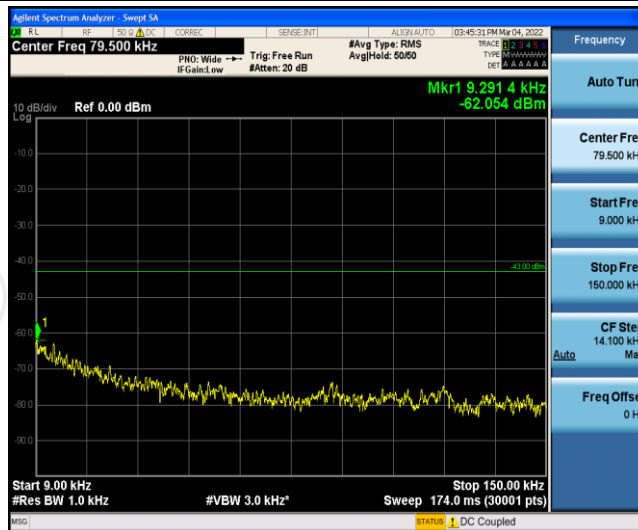

Band66-15MHz-QPSK-132047-1RB#0-Range1:0.009~0.15MHz

Band66-15MHz-QPSK-132047-1RB#0-Range2:0.15~30MHz