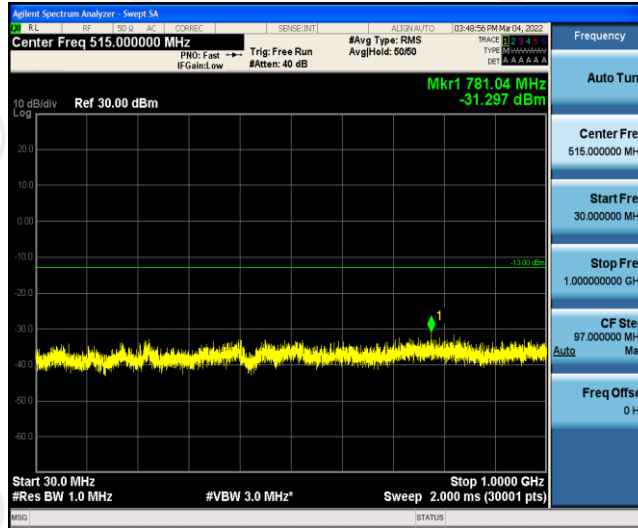

Band66-15MHz-16QAM-132047-1RB#0-Range3:30~1000MHz

Band66-15MHz-16QAM-132047-1RB#0-Range4:1000~5000MHz