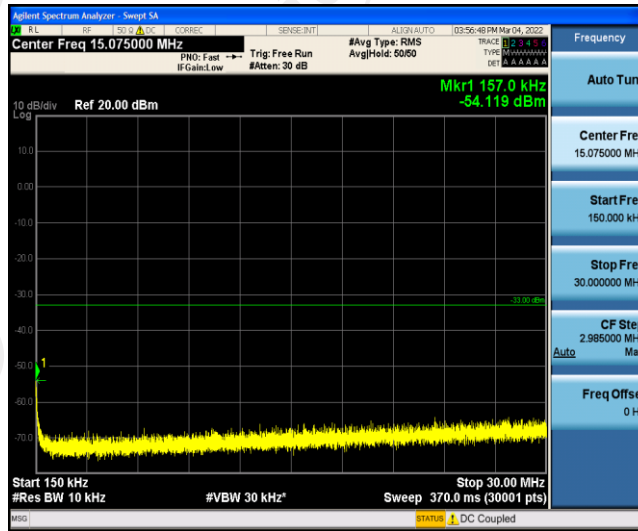

Band66-15MHz-QPSK-132597-1RB#0-Range2:0.15~30MHz

Band66-15MHz-QPSK-132597-1RB#0-Range3:30~1000MHz