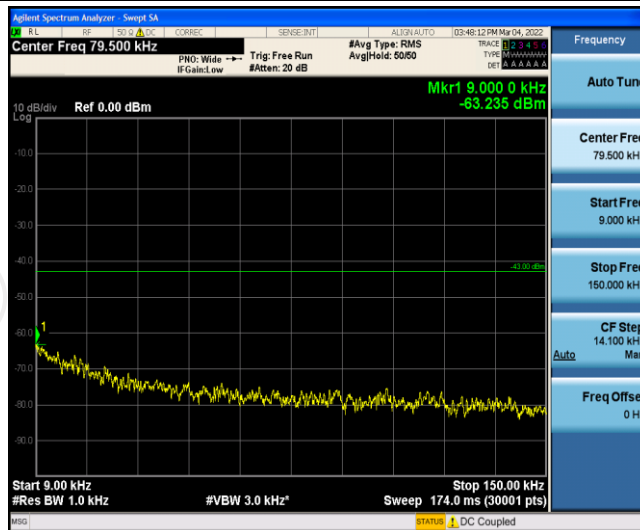

Band66-15MHz-16QAM-132047-1RB#0-Range1:0.009~0.15MHz

Band66-15MHz-16QAM-132047-1RB#0-Range2:0.15~30MHz