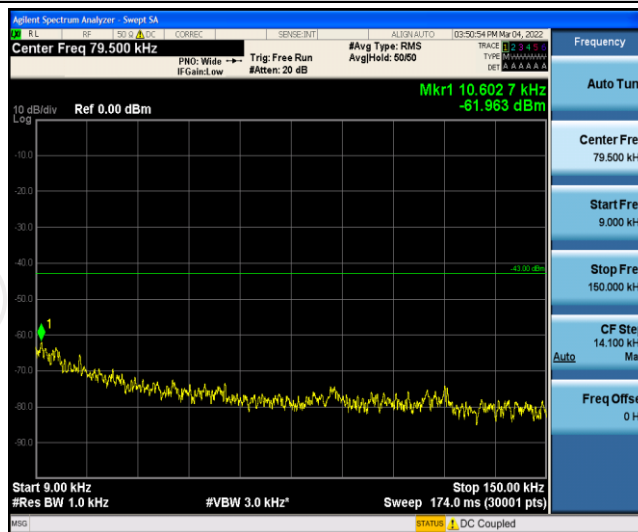

Band66-15MHz-QPSK-132322-1RB#0-Range1:0.009~0.15MHz

Band66-15MHz-QPSK-132322-1RB#0-Range2:0.15~30MHz