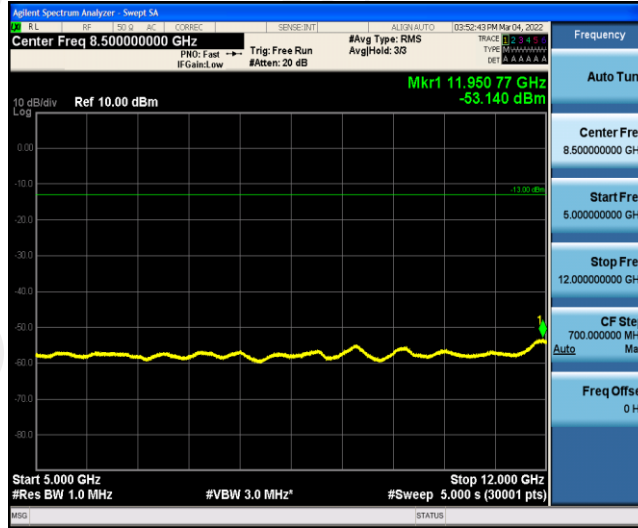

Band66-15MHz-QPSK-132322-1RB#0-Range1:0.009~0.15MHz

Band66-15MHz-QPSK-132322-1RB#0-Range2:0.15~30MHz

Band66-15MHz-QPSK-132322-1RB#0-Range3:30~1000MHz

Band66-15MHz-QPSK-132322-1RB#0-Range4:1000~5000MHz

Band66-15MHz-QPSK-132322-1RB#0-Range5:5000~12000MHz