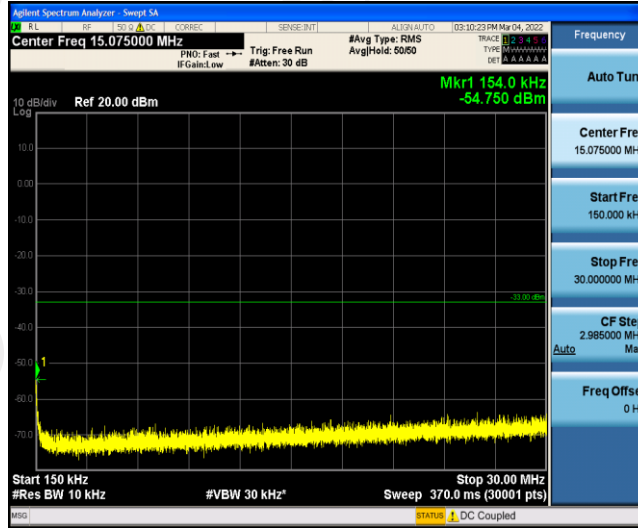

Band66-5MHz-16QAM-132647-1RB#0-Range2:0.15~30MHz

Band66-5MHz-16QAM-132647-1RB#0-Range3:30~1000MHz