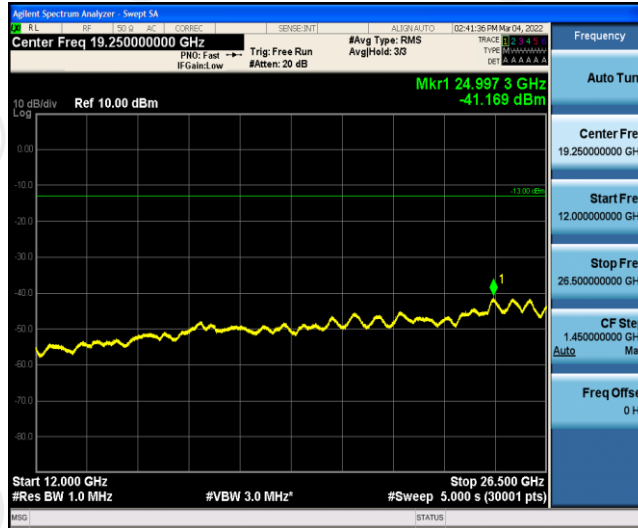

Band66-3MHz-16QAM-132322-1RB#0-Range6:12000~26500MHz

Band66-3MHz-16QAM-132657-1RB#0-Range1:0.009~0.15MHz