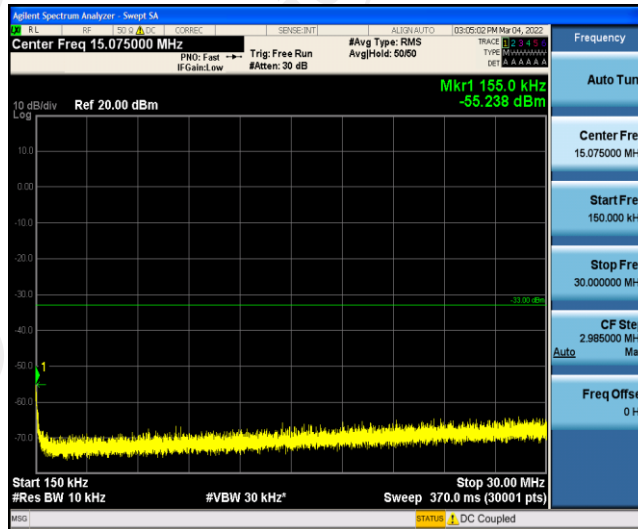

Band66-5MHz-16QAM-132322-1RB#0-Range2:0.15~30MHz

Band66-5MHz-16QAM-132322-1RB#0-Range3:30~1000MHz