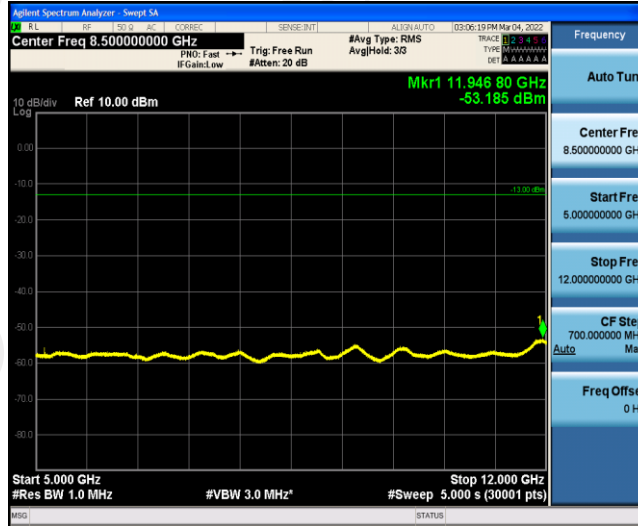

Band66-5MHz-16QAM-132322-1RB#0-Range1:0.009~0.15MHz

Band66-5MHz-16QAM-132322-1RB#0-Range2:0.15~30MHz

Band66-5MHz-16QAM-132322-1RB#0-Range3:30~1000MHz

Band66-5MHz-16QAM-132322-1RB#0-Range4:1000~5000MHz

Band66-5MHz-16QAM-132322-1RB#0-Range5:5000~12000MHz