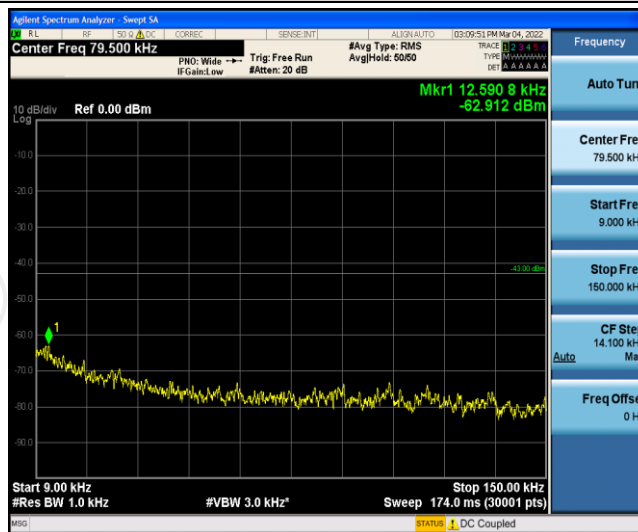

Band66-5MHz-16QAM-132647-1RB#0-Range1:0.009~0.15MHz

Band66-5MHz-16QAM-132647-1RB#0-Range2:0.15~30MHz