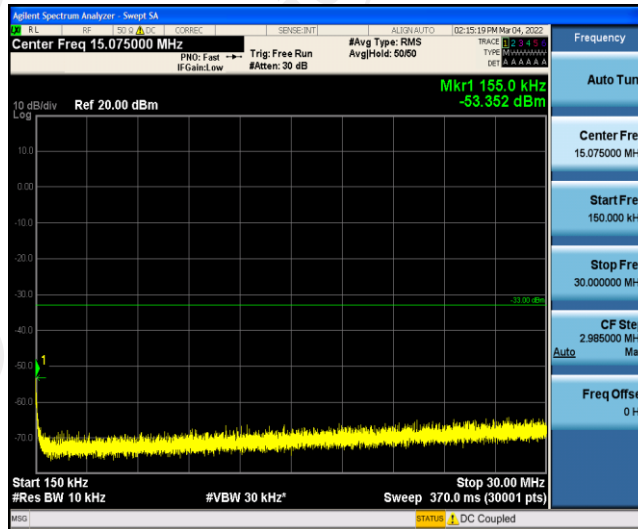

Band66-1.4MHz-16QAM-132322-1RB#0-Range2:0.15~30MHz

Band66-1.4MHz-16QAM-132322-1RB#0-Range3:30~1000MHz