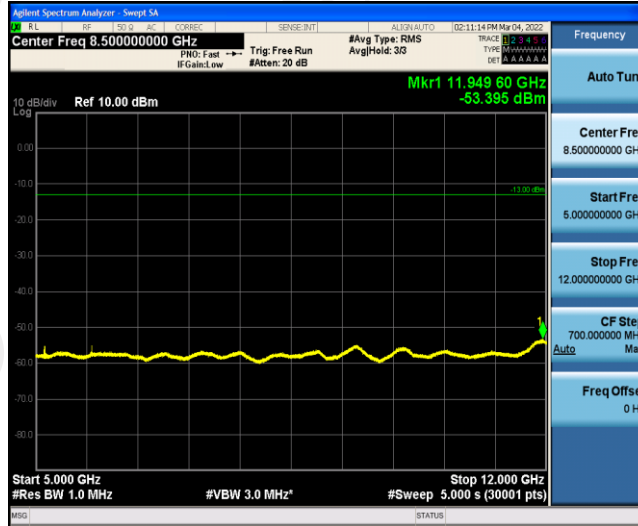

Band66-1.4MHz-16QAM-131979-1RB#0-Range5:5000~12000MHz

Band66-1.4MHz-16QAM-131979-1RB#0-Range6:12000~26500MHz