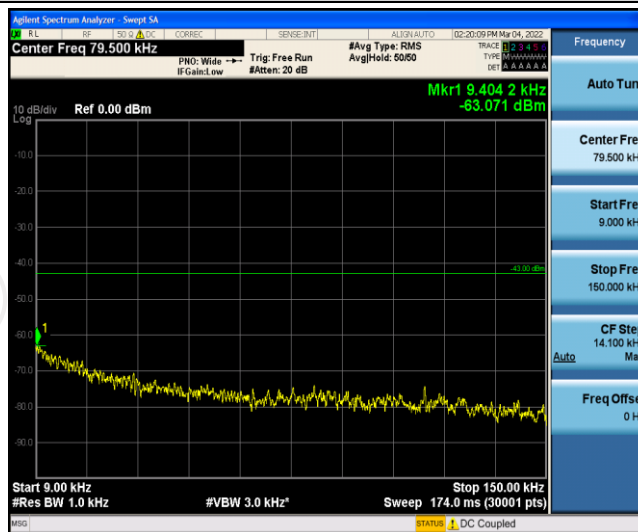

Band66-1.4MHz-16QAM-132665-1RB#0-Range1:0.009~0.15MHz

Band66-1.4MHz-16QAM-132665-1RB#0-Range2:0.15~30MHz