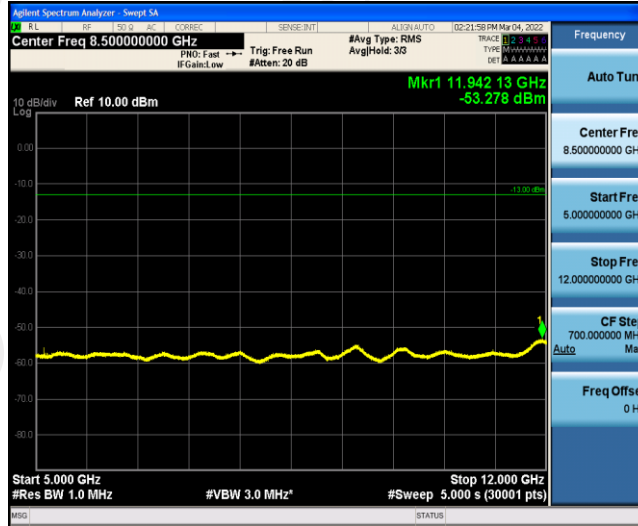

Band66-1.4MHz-16QAM-132665-1RB#0-Range5:5000~12000MHz

Band66-1.4MHz-16QAM-132665-1RB#0-Range6:12000~26500MHz