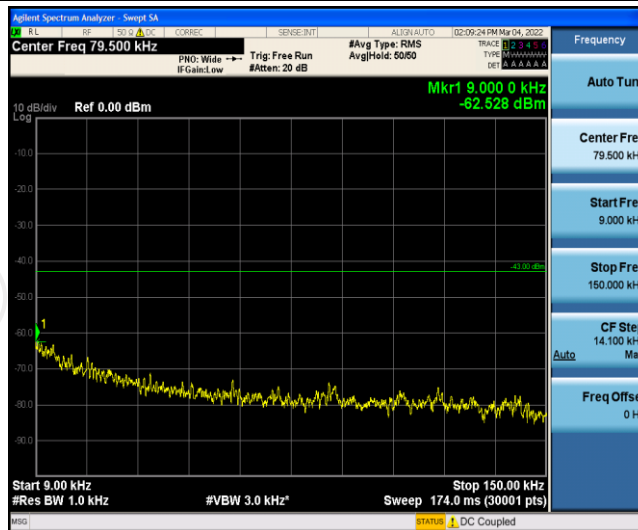

Band66-1.4MHz-16QAM-131979-1RB#0-Range1:0.009~0.15MHz

Band66-1.4MHz-16QAM-131979-1RB#0-Range2:0.15~30MHz