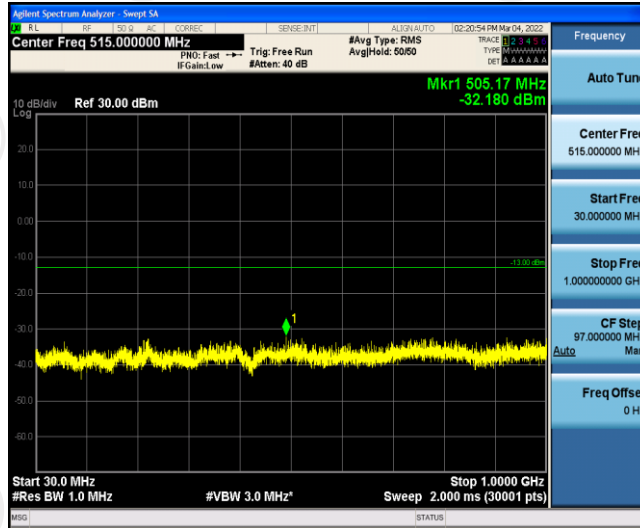

Band66-1.4MHz-16QAM-132322-1RB#0-Range6:12000~26500MHz

Band66-1.4MHz-16QAM-132665-1RB#0-Range1:0.009~0.15MHz

Band66-1.4MHz-16QAM-132665-1RB#0-Range2:0.15~30MHz

Band66-1.4MHz-16QAM-132665-1RB#0-Range3:30~1000MHz