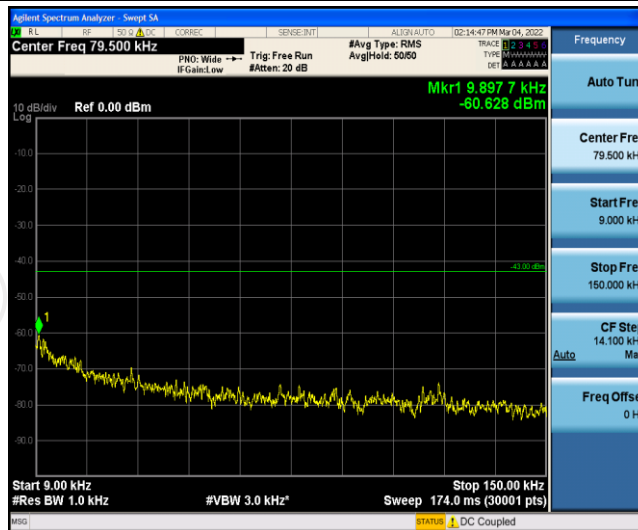

Band66-1.4MHz-16QAM-131979-1RB#0-Range4:1000~5000MHz

Band66-1.4MHz-16QAM-131979-1RB#0-Range5:5000~12000MHz

Band66-1.4MHz-16QAM-131979-1RB#0-Range6:12000~26500MHz

Band66-1.4MHz-16QAM-132322-1RB#0-Range1:0.009~0.15MHz