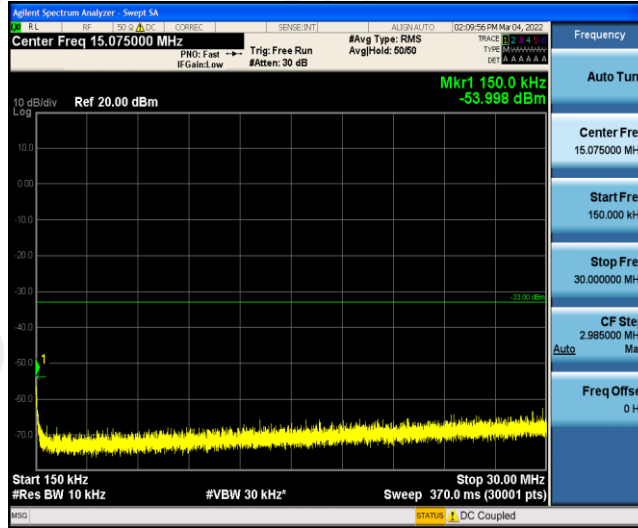

Band66-1.4MHz-16QAM-131979-1RB#0-Range2:0.15~30MHz

Band66-1.4MHz-16QAM-131979-1RB#0-Range3:30~1000MHz