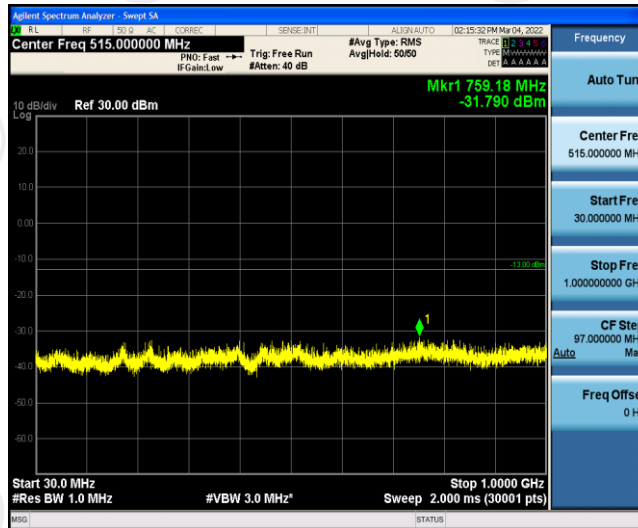

Band66-1.4MHz-16QAM-132322-1RB#0-Range3:30~1000MHz

Band66-1.4MHz-16QAM-132322-1RB#0-Range4:1000~5000MHz