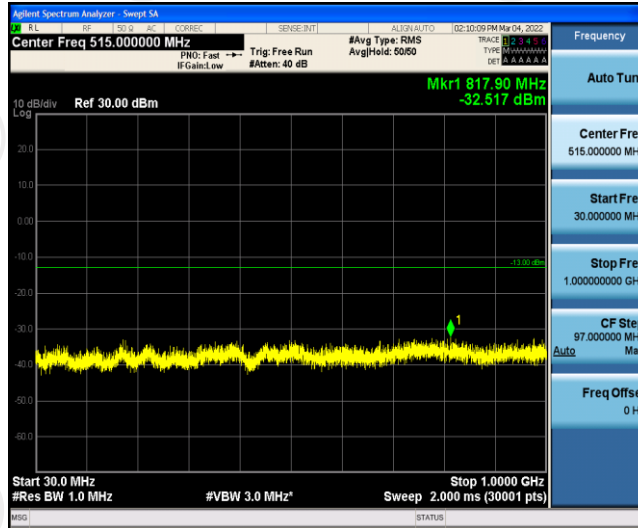

Band66-1.4MHz-QPSK-132665-1RB#0-Range6:12000~26500MHz

Band66-1.4MHz-16QAM-131979-1RB#0-Range1:0.009~0.15MHz

Band66-1.4MHz-16QAM-131979-1RB#0-Range2:0.15~30MHz

Band66-1.4MHz-16QAM-131979-1RB#0-Range3:30~1000MHz