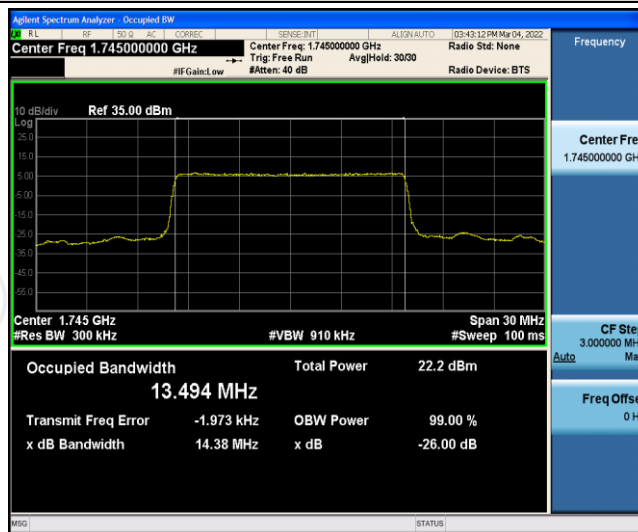

Band66-10MHz-16QAM-132022-50RB#0

Band66-10MHz-16QAM-132322-50RB#0

Band66-10MHz-16QAM-132622-50RB#0

Band66-15MHz-QPSK-132047-75RB#0

Band66-15MHz-QPSK-132322-75RB#0

Band66-15MHz-QPSK-132597-75RB#0

Band66-15MHz-16QAM-132047-75RB#0