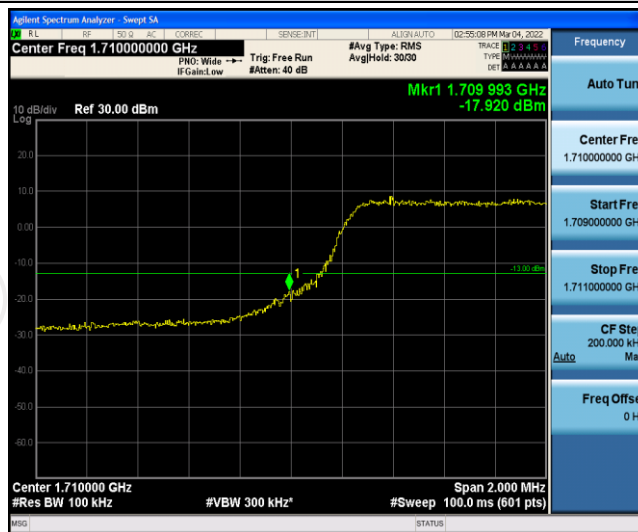

Band66-5MHz-QPSK-131997-25RB#0