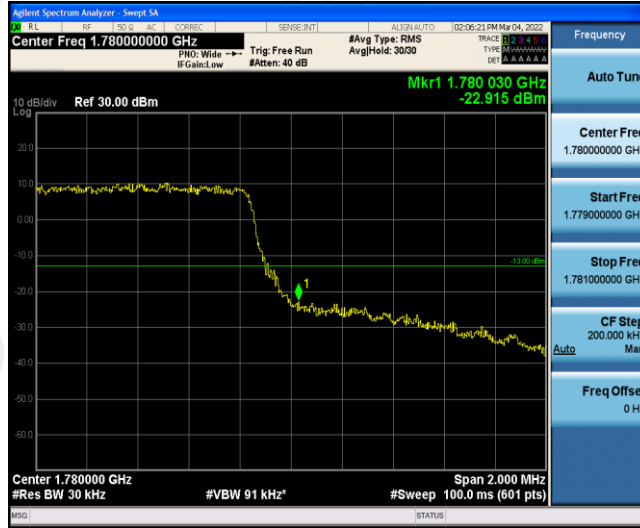

Test Graphs

Band66-1.4MHz-QPSK-131979-6RB#0

Band66-1.4MHz-QPSK-132665-6RB#0

Band66-1.4MHz-16QAM-131979-6RB#0

Band66-1.4MHz-16QAM-132665-6RB#0

Band66-3MHz-QPSK-131987-15RB#0

Band66-3MHz-QPSK-132657-15RB#0

Band66-3MHz-16QAM-131987-15RB#0