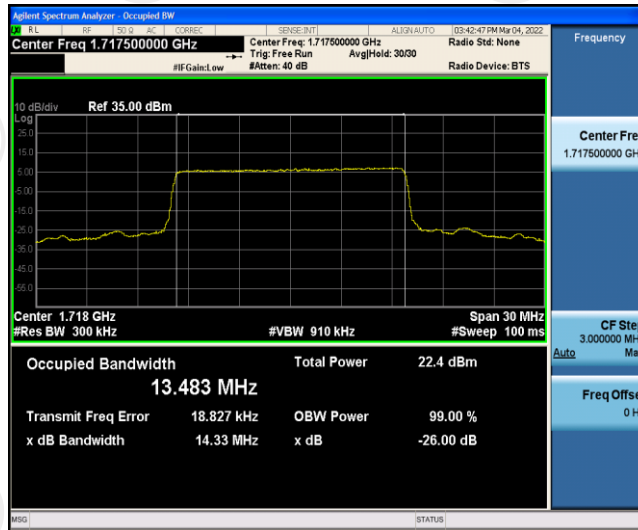

Band66-10MHz-16QAM-132022-50RB#0

Band66-10MHz-16QAM-132322-50RB#0

Band66-10MHz-16QAM-132622-50RB#0

Band66-15MHz-QPSK-132047-75RB#0

Band66-15MHz-QPSK-132322-75RB#0

Band66-15MHz-QPSK-132597-75RB#0

Band66-15MHz-16QAM-132047-75RB#0