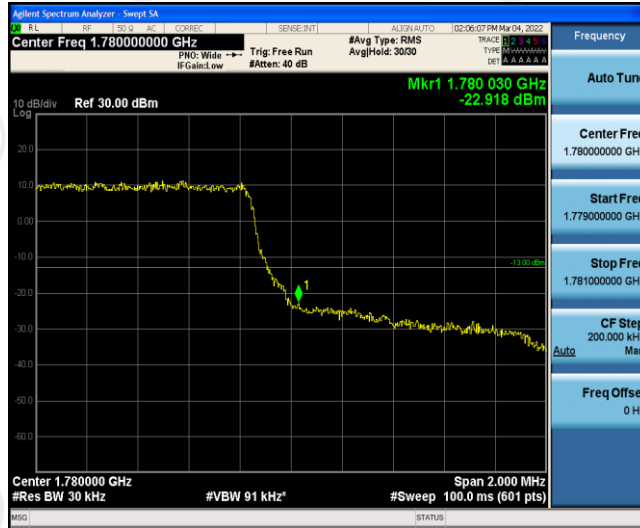

Band66-1.4MHz-QPSK-132665-6RB#0