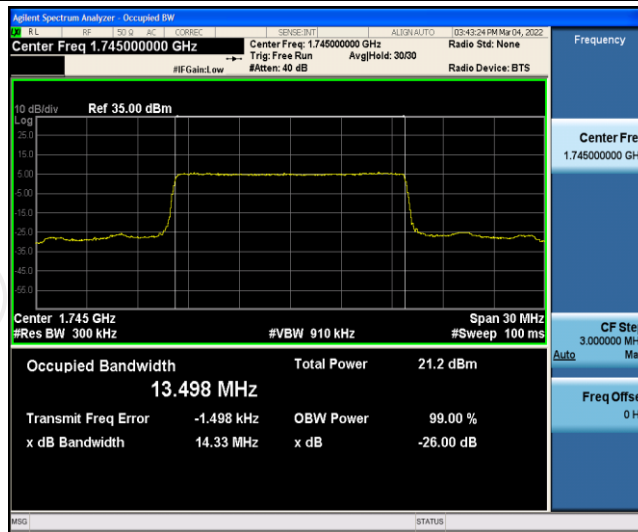

Band66-15MHz-16QAM-132322-75RB#0