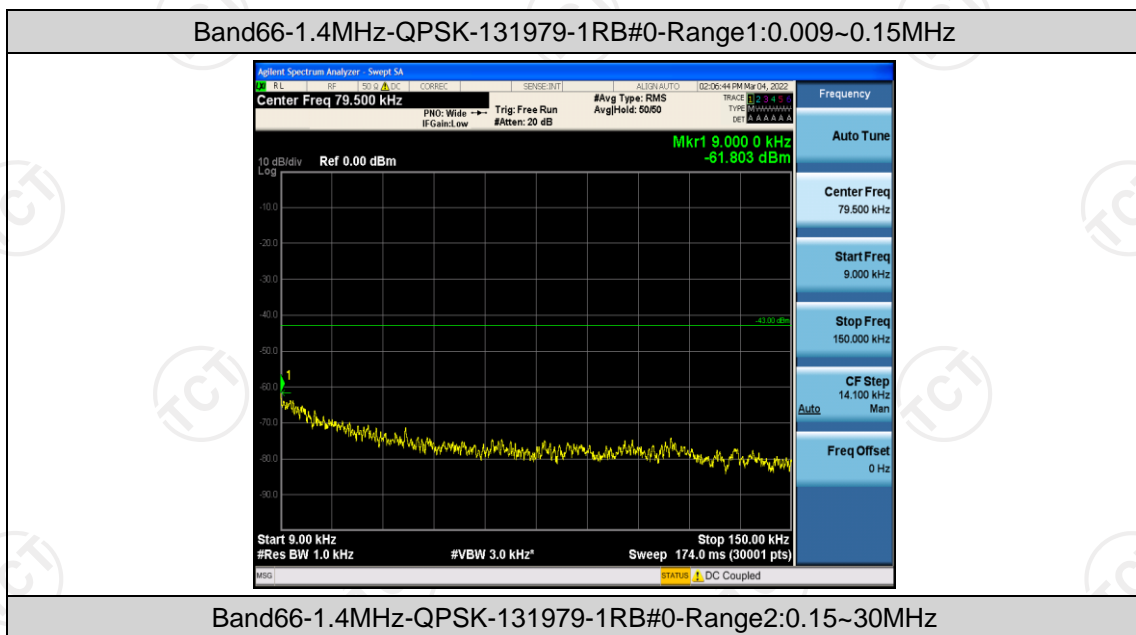

Band66	20MHz	16QAM	132072	1RB#0	Range5:5000~12000MHz	-53.2	PASS
Band66	20MHz	16QAM	132072	1RB#0	Range6:12000~26500MHz	-40.99	PASS
Band66	20MHz	16QAM	132322	1RB#0	Range1:0.009~0.15MHz	-62.49	PASS
Band66	20MHz	16QAM	132322	1RB#0	Range2:0.15~30MHz	-55.2	PASS
Band66	20MHz	16QAM	132322	1RB#0	Range3:30~1000MHz	-31.75	PASS
Band66	20MHz	16QAM	132322	1RB#0	Range4:1000~5000MHz	-32.97	PASS
Band66	20MHz	16QAM	132322	1RB#0	Range5:5000~12000MHz	-53.36	PASS
Band66	20MHz	16QAM	132322	1RB#0	Range6:12000~26500MHz	-41.4	PASS
Band66	20MHz	16QAM	132572	1RB#0	Range1:0.009~0.15MHz	-61.07	PASS
Band66	20MHz	16QAM	132572	1RB#0	Range2:0.15~30MHz	-54.58	PASS
Band66	20MHz	16QAM	132572	1RB#0	Range3:30~1000MHz	-31.71	PASS
Band66	20MHz	16QAM	132572	1RB#0	Range4:1000~5000MHz	-31.68	PASS
Band66	20MHz	16QAM	132572	1RB#0	Range5:5000~12000MHz	-53.26	PASS
Band66	20MHz	16QAM	132572	1RB#0	Range6:12000~26500MHz	-41.31	PASS

Test Graphs