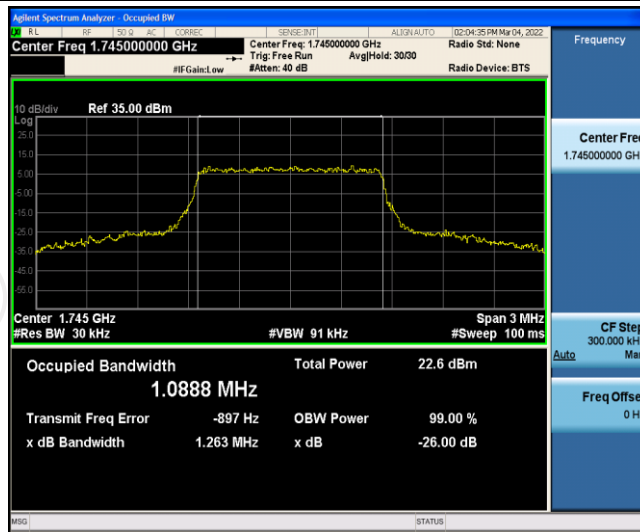

Test Graphs

Band66-1.4MHz-16QAM-131979-6RB#0

Band66-1.4MHz-16QAM-132322-6RB#0

Band66-1.4MHz-16QAM-132665-6RB#0

Band66-3MHz-QPSK-131987-15RB#0

Band66-3MHz-QPSK-132322-15RB#0

Band66-3MHz-QPSK-132657-15RB#0

Band66-3MHz-16QAM-131987-15RB#0