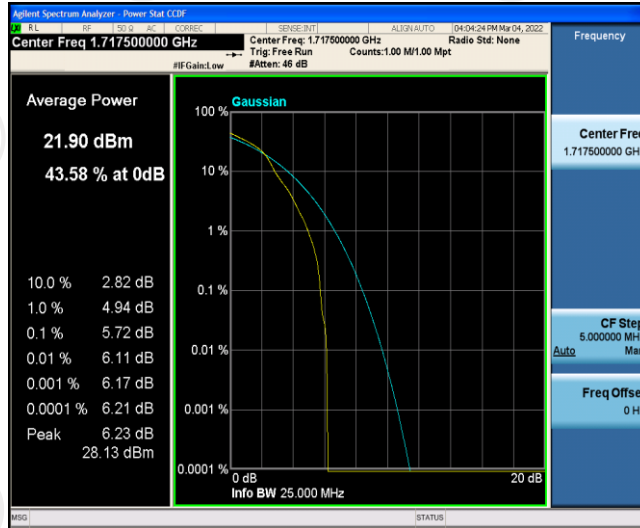

Band66-15MHz-QPSK-132047-75RB#0

Band66-15MHz-QPSK-132322-1RB#0

Band66-15MHz-QPSK-132322-75RB#0

Band66-15MHz-QPSK-132597-1RB#0

Band66-15MHz-QPSK-132597-75RB#0

Band66-15MHz-16QAM-132047-1RB#0

Band66-15MHz-16QAM-132047-75RB#0