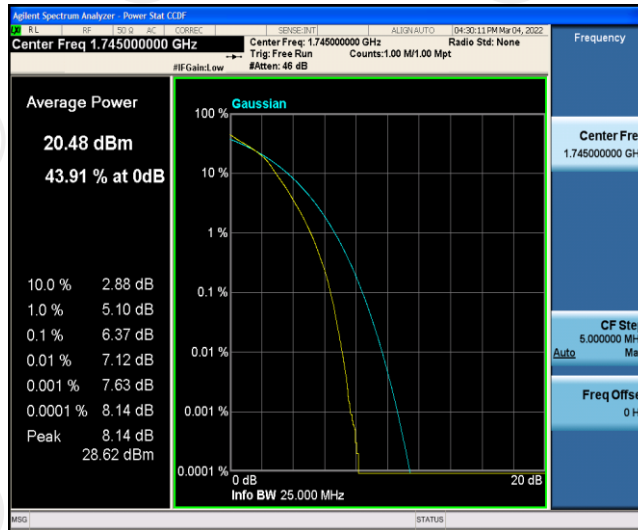

Band66-20MHz-16QAM-132572-1RB#0

Band66-20MHz-16QAM-132572-100RB#0

Appendix C: 26dB Bandwidth and Occupied Bandwidth

Test Result

Band	Bandwidth	Modulation	Channel	RB Configuration	Occupied Bandwidth (MHz)	26dB Bandwidth (MHz)	Verdict
Band66	1.4MHz	QPSK	131979	6RB#0	1.0904	1.253	PASS
Band66	1.4MHz	QPSK	132322	6RB#0	1.0887	1.258	PASS
Band66	1.4MHz	QPSK	132665	6RB#0	1.0904	1.255	PASS
Band66	1.4MHz	16QAM	131979	6RB#0	1.0895	1.277	PASS
Band66	1.4MHz	16QAM	132322	6RB#0	1.0888	1.263	PASS
Band66	1.4MHz	16QAM	132665	6RB#0	1.0901	1.256	PASS
Band66	3MHz	QPSK	131987	15RB#0	2.6886	2.849	PASS
Band66	3MHz	QPSK	132322	15RB#0	2.6933	2.846	PASS
Band66	3MHz	QPSK	132657	15RB#0	2.6950	2.869	PASS
Band66	3MHz	16QAM	131987	15RB#0	2.6900	2.853	PASS
Band66	3MHz	16QAM	132322	15RB#0	2.6857	2.859	PASS
Band66	3MHz	16QAM	132657	15RB#0	2.6896	2.864	PASS
Band66	5MHz	QPSK	131997	25RB#0	4.5116	4.965	PASS
Band66	5MHz	QPSK	132322	25RB#0	4.5075	5.015	PASS
Band66	5MHz	QPSK	132647	25RB#0	4.5049	4.940	PASS
Band66	5MHz	16QAM	131997	25RB#0	4.5093	4.937	PASS
Band66	5MHz	16QAM	132322	25RB#0	4.5130	4.935	PASS
Band66	5MHz	16QAM	132647	25RB#0	4.5004	4.982	PASS
Band66	10MHz	QPSK	132022	50RB#0	9.0092	9.574	PASS
Band66	10MHz	QPSK	132322	50RB#0	9.0110	9.652	PASS
Band66	10MHz	QPSK	132622	50RB#0	9.0034	9.606	PASS
Band66	10MHz	16QAM	132022	50RB#0	8.9833	9.603	PASS
Band66	10MHz	16QAM	132322	50RB#0	8.9902	9.597	PASS
Band66	10MHz	16QAM	132622	50RB#0	8.9996	9.664	PASS
Band66	15MHz	QPSK	132047	75RB#0	13.483	14.33	PASS
Band66	15MHz	QPSK	132322	75RB#0	13.494	14.38	PASS
Band66	15MHz	QPSK	132597	75RB#0	13.485	14.39	PASS
Band66	15MHz	16QAM	132047	75RB#0	13.477	14.36	PASS
Band66	15MHz	16QAM	132322	75RB#0	13.498	14.33	PASS
Band66	15MHz	16QAM	132597	75RB#0	13.490	14.33	PASS
Band66	20MHz	QPSK	132072	100RB#0	17.945	18.98	PASS
Band66	20MHz	QPSK	132322	100RB#0	17.997	19.07	PASS