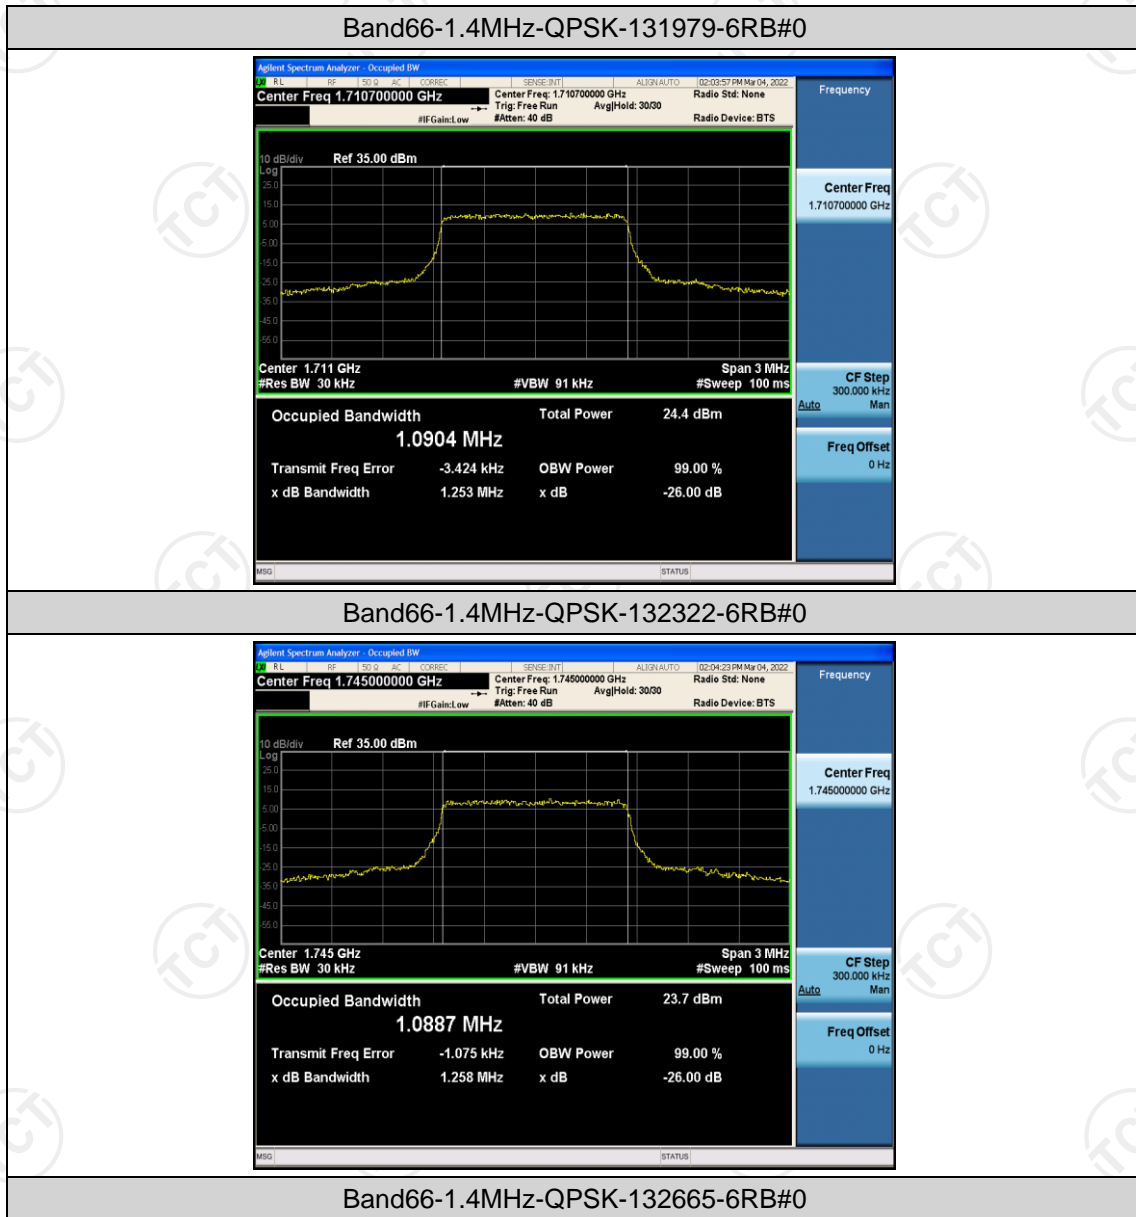

Test Graphs