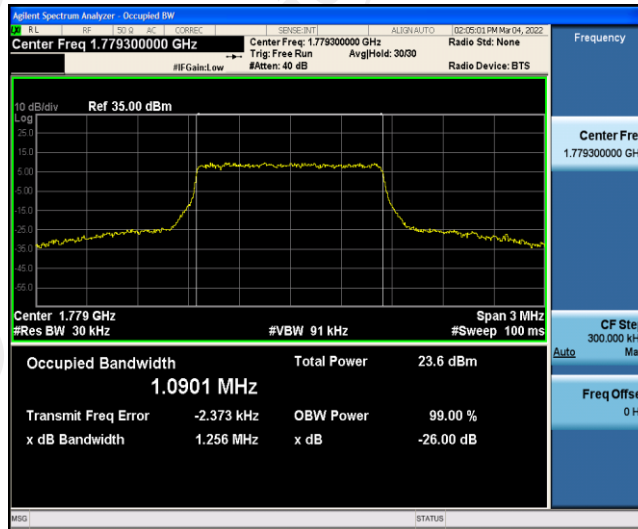

Test Graphs

Band66-1.4MHz-16QAM-131979-6RB#0

Band66-1.4MHz-16QAM-132322-6RB#0

Band66-1.4MHz-16QAM-132665-6RB#0

Band66-3MHz-QPSK-131987-15RB#0

Band66-3MHz-QPSK-132322-15RB#0

Band66-3MHz-QPSK-132657-15RB#0

Band66-3MHz-16QAM-131987-15RB#0