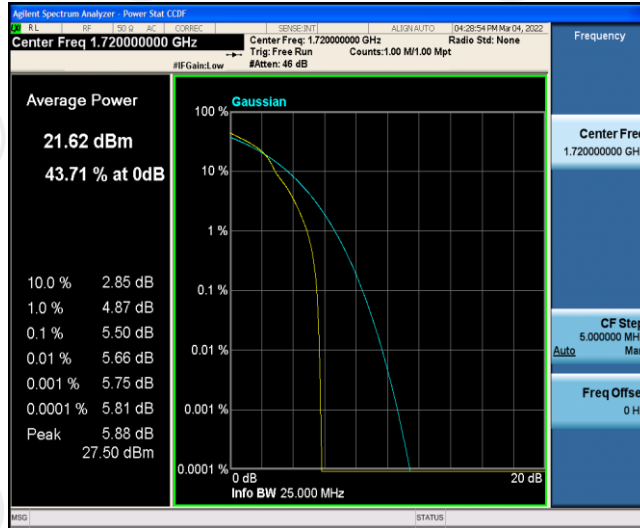

Band66-20MHz-16QAM-132072-1RB#0