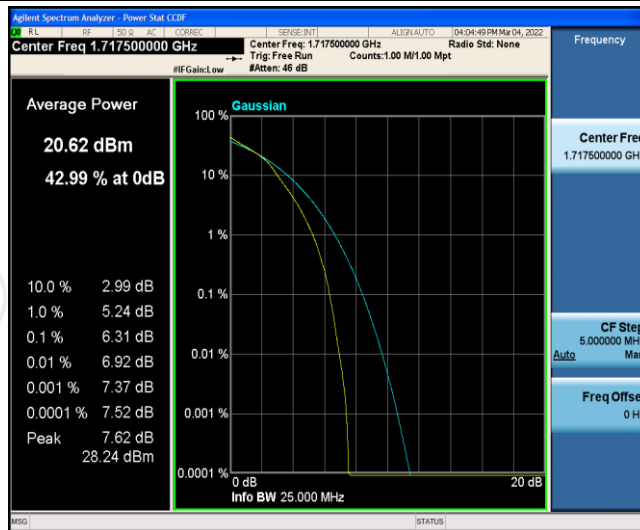

Band66-15MHz-QPSK-132047-75RB#0

Band66-15MHz-QPSK-132322-1RB#0

Band66-15MHz-QPSK-132322-75RB#0

Band66-15MHz-QPSK-132597-1RB#0

Band66-15MHz-QPSK-132597-75RB#0

Band66-15MHz-16QAM-132047-1RB#0

Band66-15MHz-16QAM-132047-75RB#0