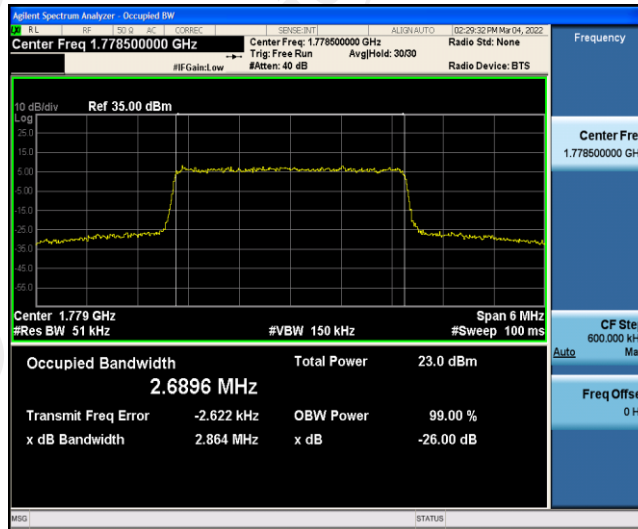

Band66-3MHz-16QAM-132657-15RB#0