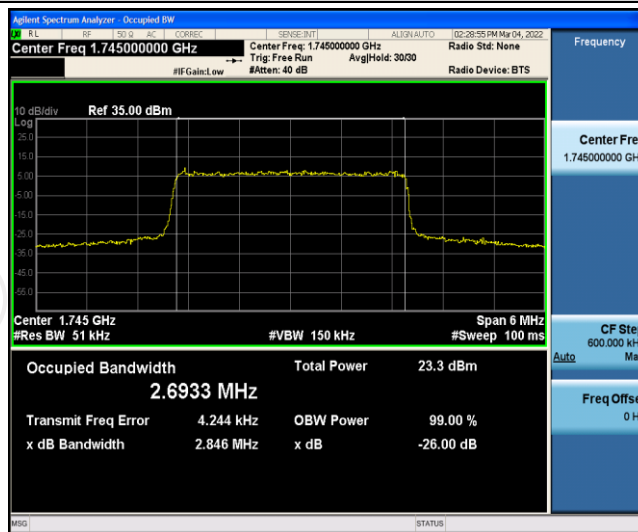

Test Graphs

Band66-1.4MHz-16QAM-131979-6RB#0

Band66-1.4MHz-16QAM-132322-6RB#0

Band66-1.4MHz-16QAM-132665-6RB#0

Band66-3MHz-QPSK-131987-15RB#0

Band66-3MHz-QPSK-132322-15RB#0

Band66-3MHz-QPSK-132657-15RB#0

Band66-3MHz-16QAM-131987-15RB#0