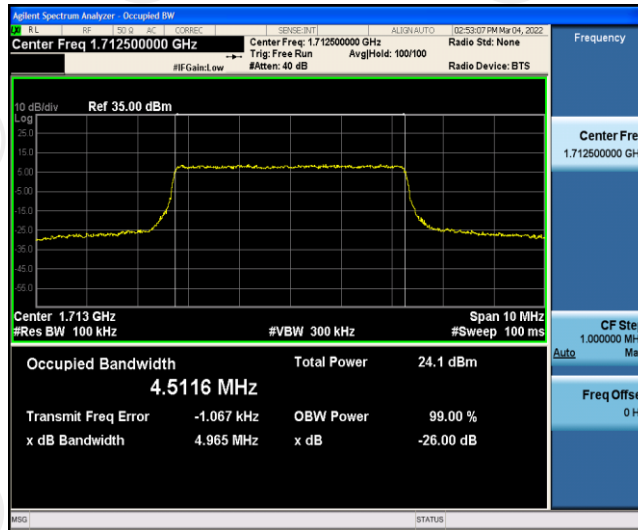

Band66-5MHz-QPSK-131997-25RB#0