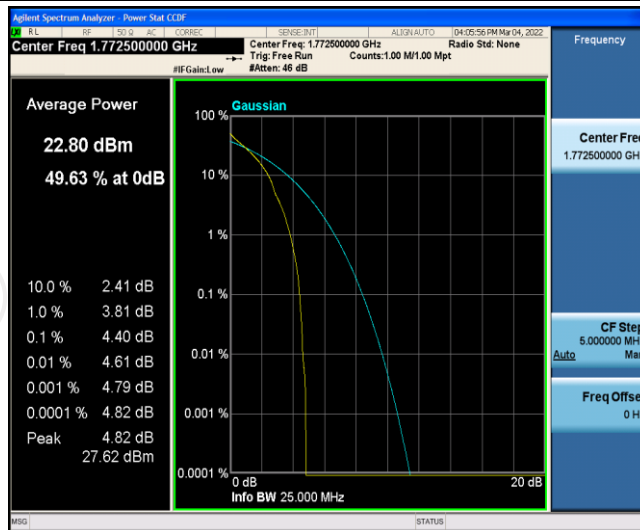

Band66-15MHz-QPSK-132047-75RB#0

Band66-15MHz-QPSK-132322-1RB#0

Band66-15MHz-QPSK-132322-75RB#0

Band66-15MHz-QPSK-132597-1RB#0

Band66-15MHz-QPSK-132597-75RB#0

Band66-15MHz-16QAM-132047-1RB#0

Band66-15MHz-16QAM-132047-75RB#0