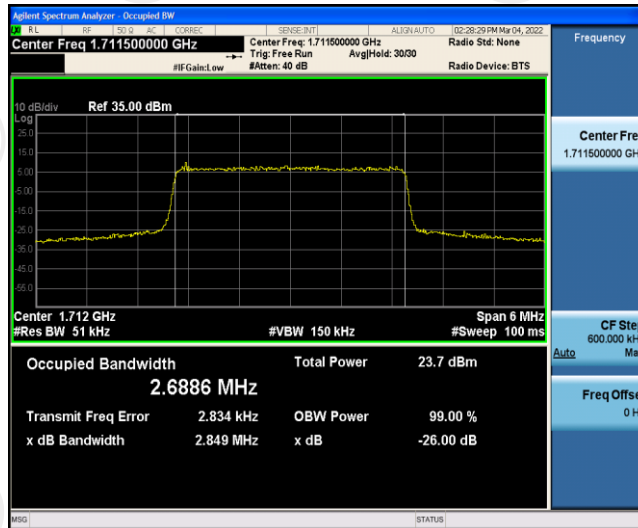

Test Graphs

Band66-1.4MHz-16QAM-131979-6RB#0

Band66-1.4MHz-16QAM-132322-6RB#0

Band66-1.4MHz-16QAM-132665-6RB#0

Band66-3MHz-QPSK-131987-15RB#0

Band66-3MHz-QPSK-132322-15RB#0

Band66-3MHz-QPSK-132657-15RB#0

Band66-3MHz-16QAM-131987-15RB#0