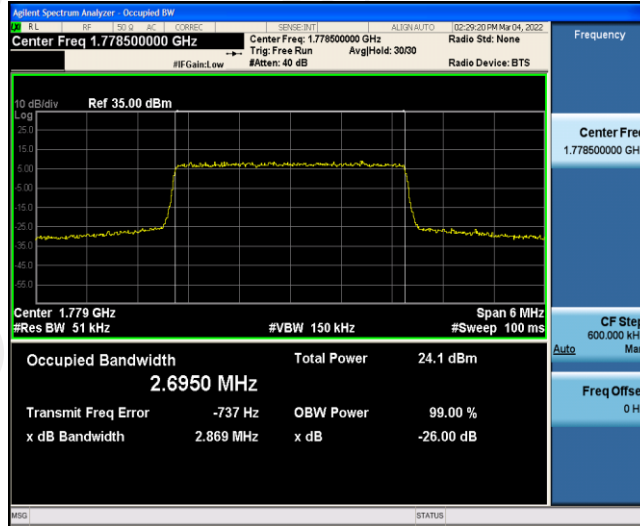

Test Graphs

Band66-1.4MHz-16QAM-131979-6RB#0

Band66-1.4MHz-16QAM-132322-6RB#0

Band66-1.4MHz-16QAM-132665-6RB#0

Band66-3MHz-QPSK-131987-15RB#0

Band66-3MHz-QPSK-132322-15RB#0

Band66-3MHz-QPSK-132657-15RB#0

Band66-3MHz-16QAM-131987-15RB#0