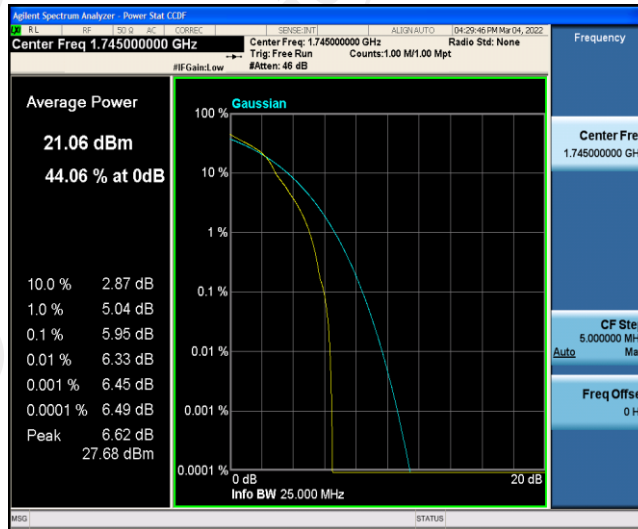

Band66-20MHz-16QAM-132322-1RB#0