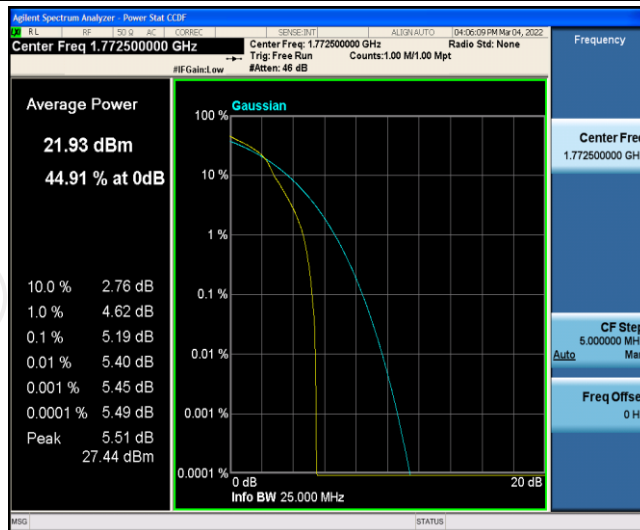

Band66-15MHz-16QAM-132597-1RB#0