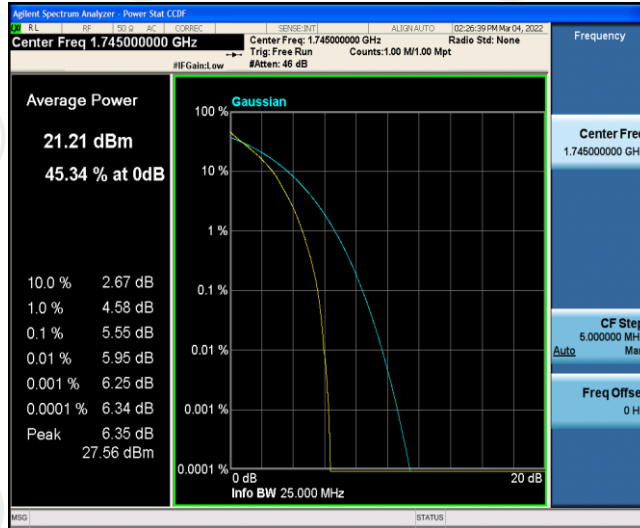

Band66-1.4MHz-QPSK-132322-6RB#0