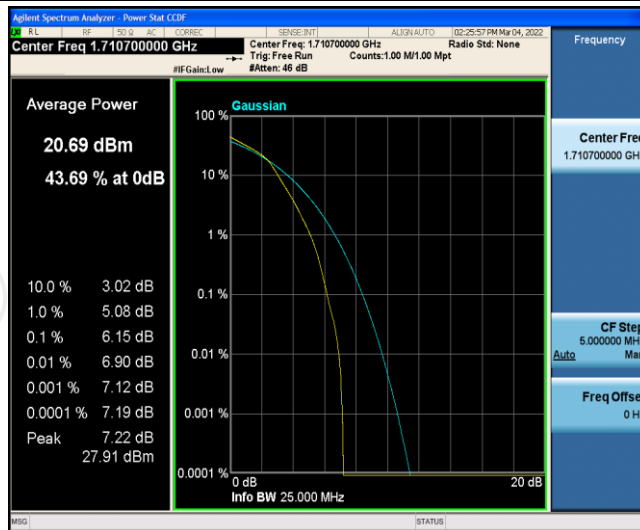

Band66-1.4MHz-QPSK-131979-6RB#0

Band66-1.4MHz-QPSK-132322-1RB#0

Band66-1.4MHz-QPSK-132322-6RB#0

Band66-1.4MHz-QPSK-132665-1RB#0

Band66-1.4MHz-QPSK-132665-6RB#0

Band66-1.4MHz-16QAM-131979-1RB#0

Band66-1.4MHz-16QAM-131979-6RB#0