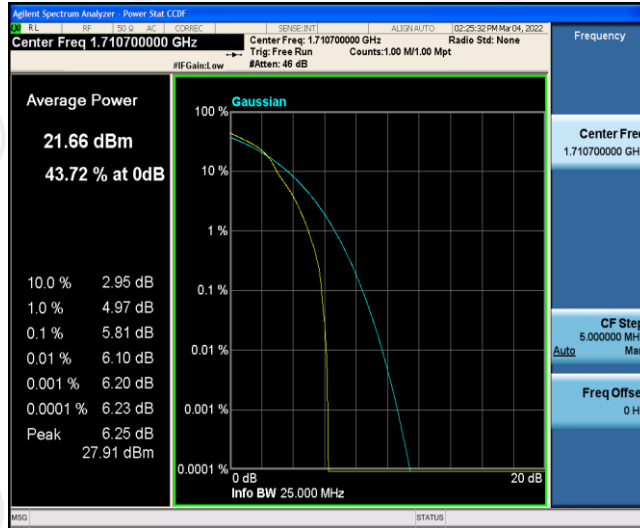

Band66-1.4MHz-QPSK-131979-6RB#0

Band66-1.4MHz-QPSK-132322-1RB#0

Band66-1.4MHz-QPSK-132322-6RB#0

Band66-1.4MHz-QPSK-132665-1RB#0

Band66-1.4MHz-QPSK-132665-6RB#0

Band66-1.4MHz-16QAM-131979-1RB#0

Band66-1.4MHz-16QAM-131979-6RB#0