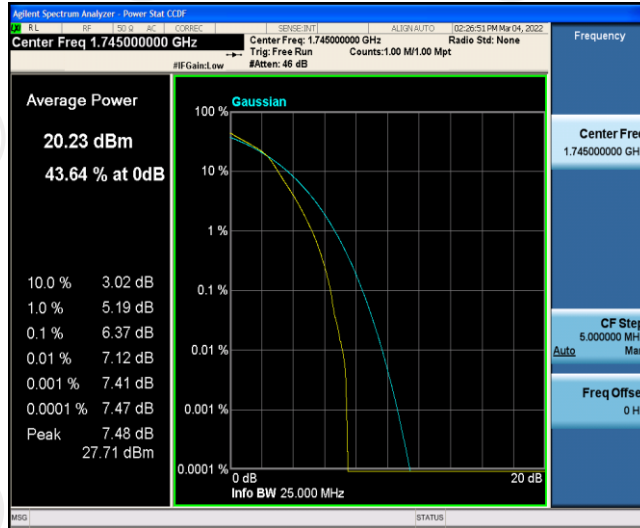

Band66-1.4MHz-16QAM-132322-6RB#0