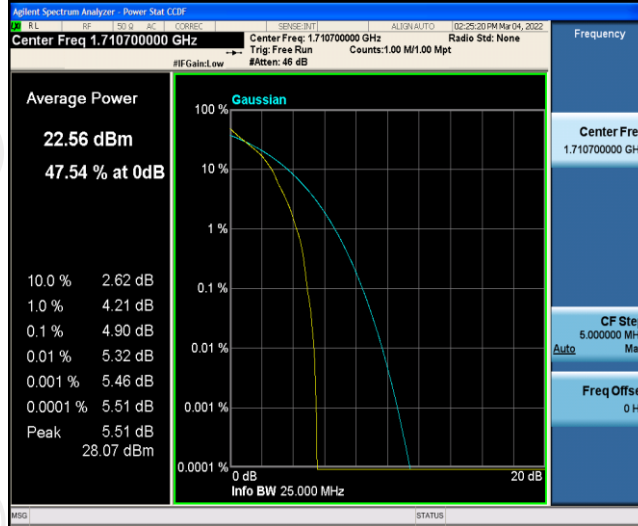

Test Graphs

Band66-1.4MHz-QPSK-131979-1RB#0