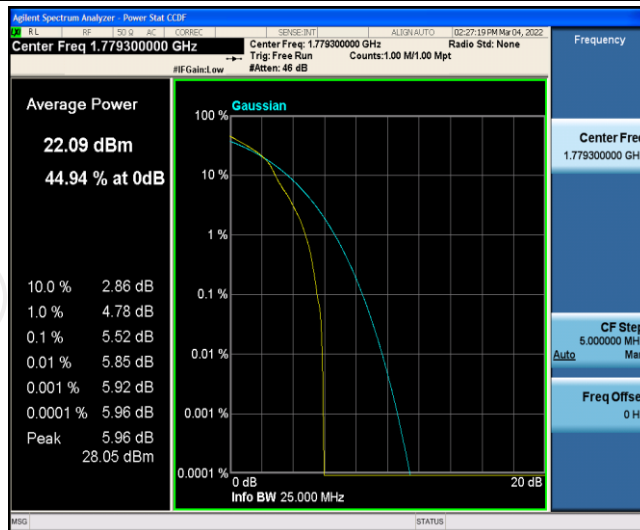

Band66-1.4MHz-16QAM-132665-1RB#0