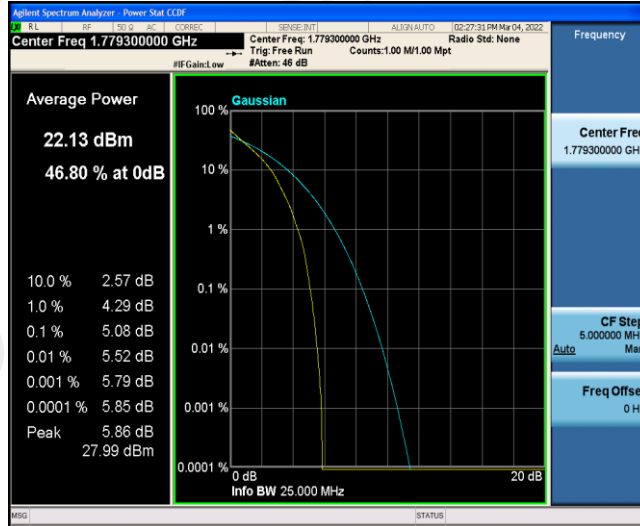

Band66-1.4MHz-QPSK-131979-6RB#0

Band66-1.4MHz-QPSK-132322-1RB#0

Band66-1.4MHz-QPSK-132322-6RB#0

Band66-1.4MHz-QPSK-132665-1RB#0

Band66-1.4MHz-QPSK-132665-6RB#0

Band66-1.4MHz-16QAM-131979-1RB#0

Band66-1.4MHz-16QAM-131979-6RB#0