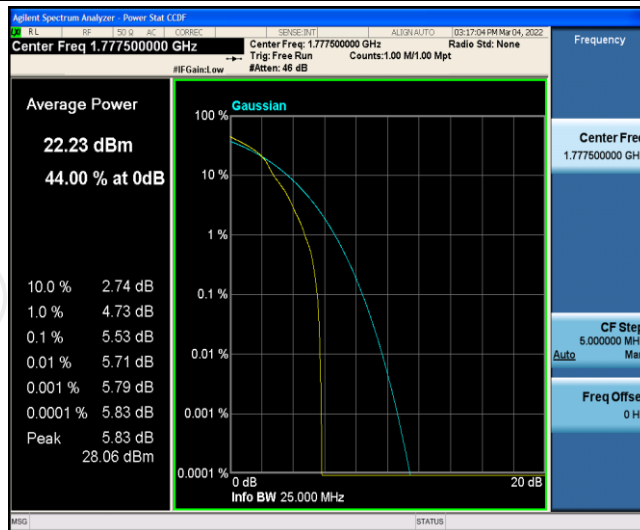

Band66-5MHz-QPSK-132647-25RB#0

Band66-5MHz-16QAM-131997-1RB#0

Band66-5MHz-16QAM-131997-25RB#0

Band66-5MHz-16QAM-132322-1RB#0

Band66-5MHz-16QAM-132322-25RB#0

Band66-5MHz-16QAM-132647-1RB#0

Band66-5MHz-16QAM-132647-25RB#0