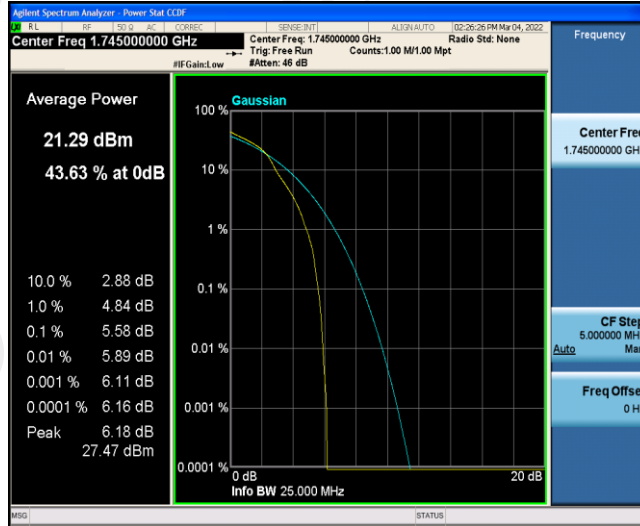

Band66-1.4MHz-16QAM-132322-1RB#0