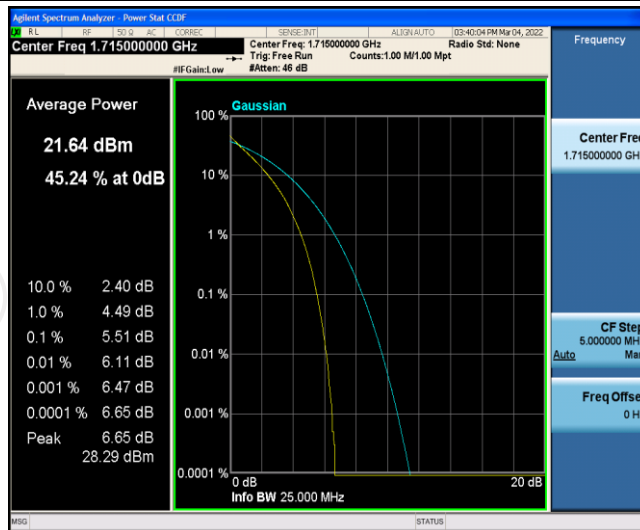

Band66-10MHz-QPSK-132022-50RB#0