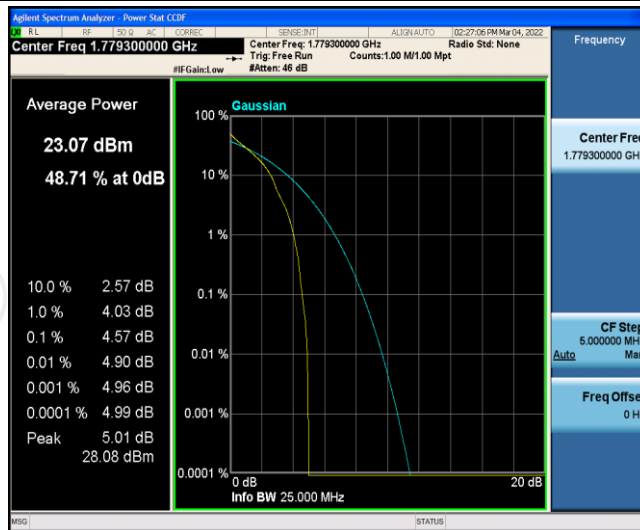

Band66-1.4MHz-QPSK-131979-6RB#0

Band66-1.4MHz-QPSK-132322-1RB#0

Band66-1.4MHz-QPSK-132322-6RB#0

Band66-1.4MHz-QPSK-132665-1RB#0

Band66-1.4MHz-QPSK-132665-6RB#0

Band66-1.4MHz-16QAM-131979-1RB#0

Band66-1.4MHz-16QAM-131979-6RB#0