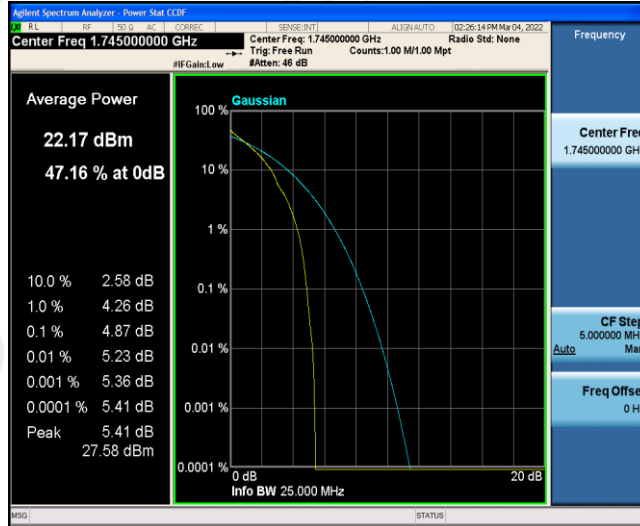

Band66-1.4MHz-QPSK-132322-1RB#0