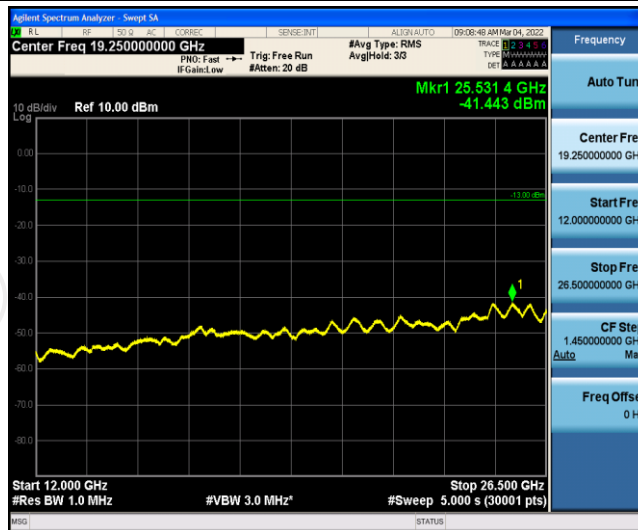

Band12-5MHz-16QAM-23095-1RB#0-Range6:12000~26500MHz

Band12-5MHz-16QAM-23155-1RB#0-Range1:0.009~0.15MHz