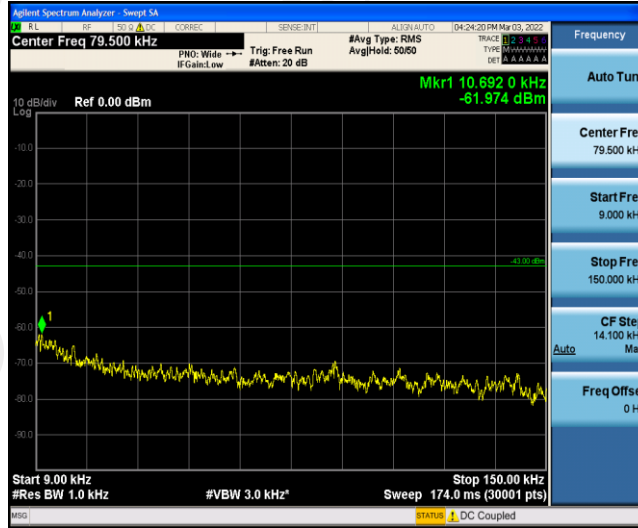

Band12-1.4MHz-16QAM-23173-1RB#0-Range1:0.009~0.15MHz

Band12-1.4MHz-16QAM-23173-1RB#0-Range2:0.15~30MHz