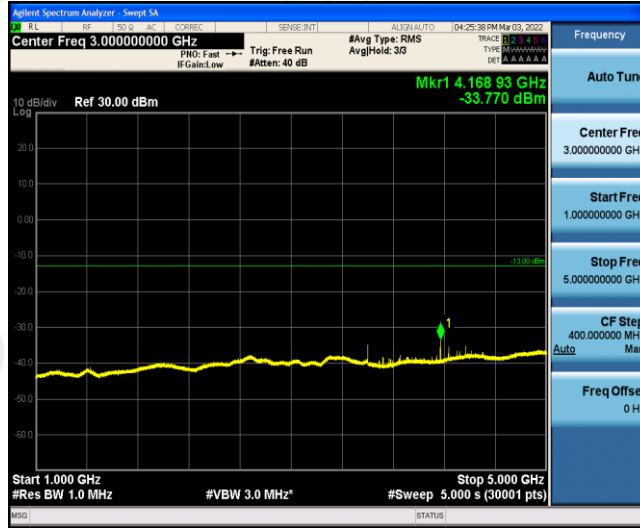

Band12-1.4MHz-16QAM-23173-1RB#0-Range4:1000~5000MHz

Band12-1.4MHz-16QAM-23173-1RB#0-Range5:5000~12000MHz