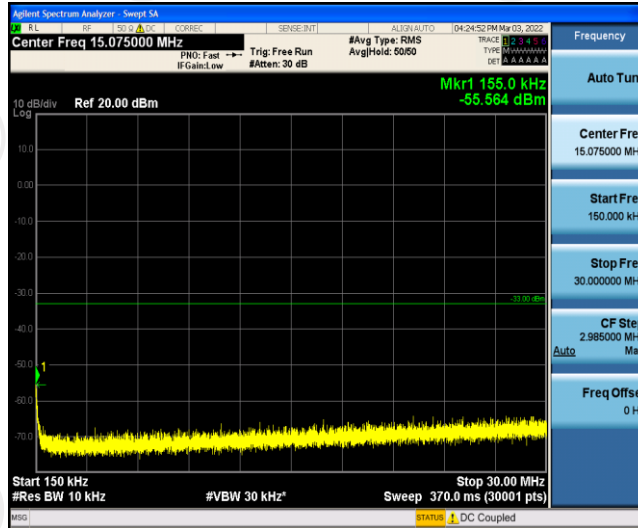

Band12-1.4MHz-16QAM-23095-1RB#0-Range5:5000~12000MHz

Band12-1.4MHz-16QAM-23095-1RB#0-Range6:12000~26500MHz

Band12-1.4MHz-16QAM-23173-1RB#0-Range1:0.009~0.15MHz

Band12-1.4MHz-16QAM-23173-1RB#0-Range2:0.15~30MHz