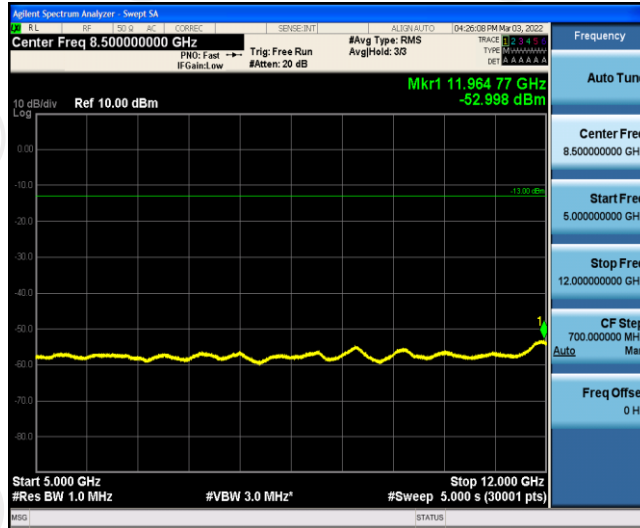

Band12-1.4MHz-16QAM-23173-1RB#0-Range5:5000~12000MHz

Band12-1.4MHz-16QAM-23173-1RB#0-Range6:12000~26500MHz