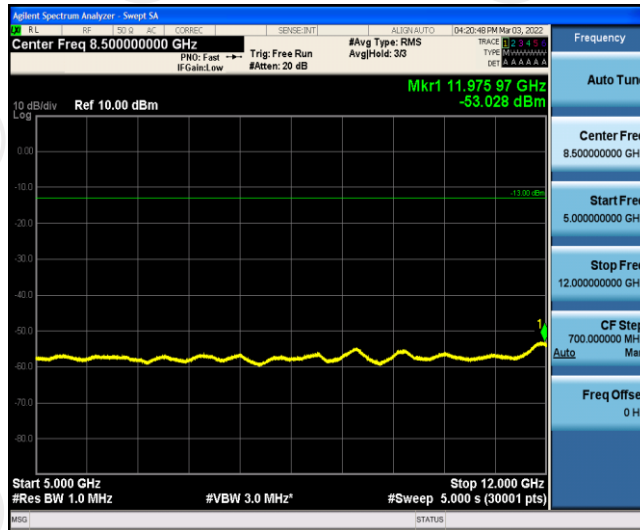

Band12-1.4MHz-16QAM-23095-1RB#0-Range5:5000~12000MHz

Band12-1.4MHz-16QAM-23095-1RB#0-Range6:12000~26500MHz