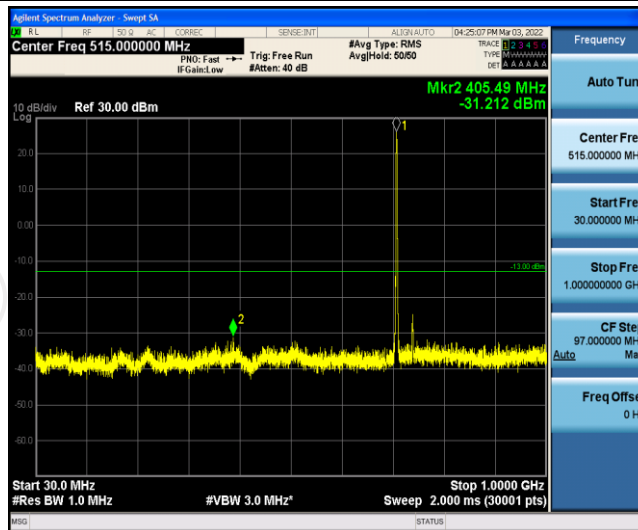

Band12-1.4MHz-16QAM-23173-1RB#0-Range3:30~1000MHz

Band12-1.4MHz-16QAM-23173-1RB#0-Range4:1000~5000MHz