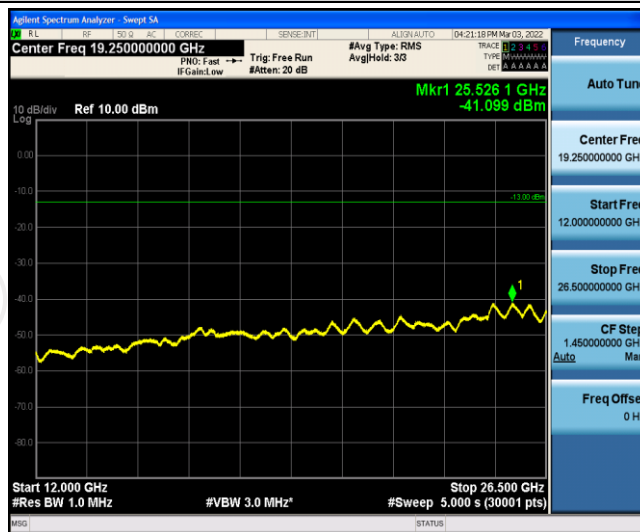

Band12-1.4MHz-16QAM-23095-1RB#0-Range6:12000~26500MHz

Band12-1.4MHz-16QAM-23173-1RB#0-Range1:0.009~0.15MHz