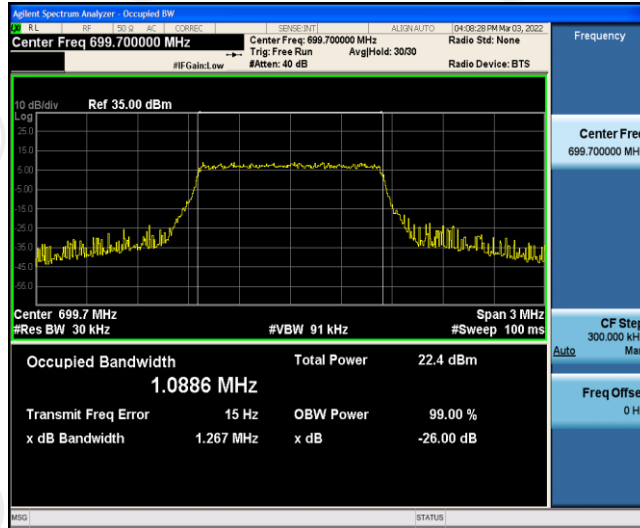

Band12-1.4MHz-16QAM-23017-6RB#0