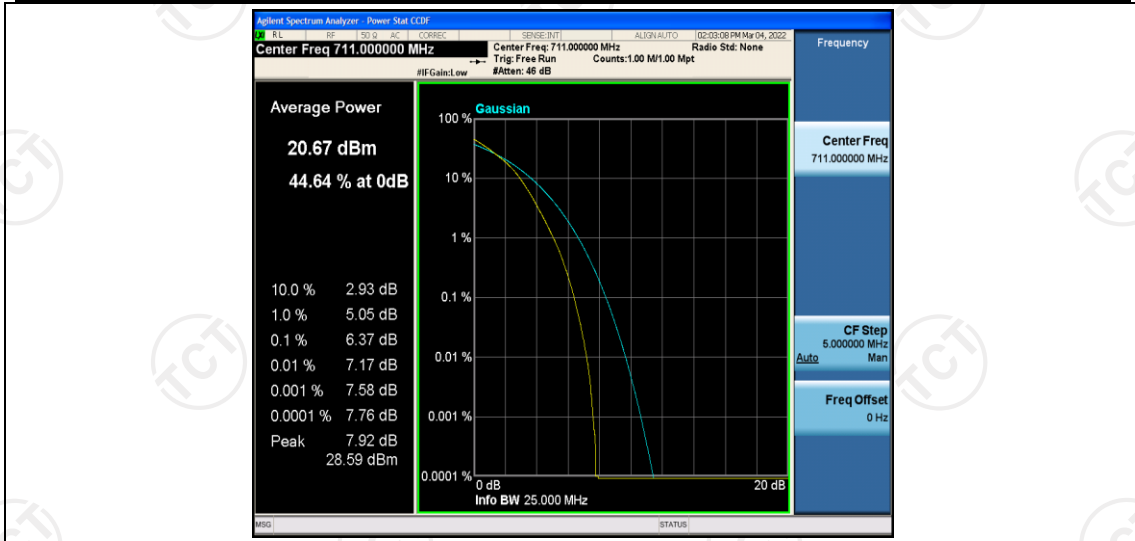

Band12-10MHz-16QAM-23095-50RB#0

Band12-10MHz-16QAM-23130-1RB#0

Band12-10MHz-16QAM-23130-50RB#0

Appendix C: 26dB Bandwidth and Occupied Bandwidth

Test Result

Band	Bandwidth	Modulation	Channel	RB Configuration	Occupied Bandwidth (MHz)	26dB Bandwidth (MHz)	Verdict
Band12	1.4MHz	QPSK	23017	6RB#0	1.0893	1.252	PASS
Band12	1.4MHz	QPSK	23095	6RB#0	1.0939	1.244	PASS
Band12	1.4MHz	QPSK	23173	6RB#0	1.0887	1.245	PASS
Band12	1.4MHz	16QAM	23017	6RB#0	1.0886	1.267	PASS
Band12	1.4MHz	16QAM	23095	6RB#0	1.0845	1.256	PASS
Band12	1.4MHz	16QAM	23173	6RB#0	1.0884	1.264	PASS
Band12	3MHz	QPSK	23025	15RB#0	2.6884	2.844	PASS
Band12	3MHz	QPSK	23095	15RB#0	2.6964	2.859	PASS
Band12	3MHz	QPSK	23165	15RB#0	2.6851	2.859	PASS
Band12	3MHz	16QAM	23025	15RB#0	2.6826	2.848	PASS
Band12	3MHz	16QAM	23095	15RB#0	2.6893	2.854	PASS
Band12	3MHz	16QAM	23165	15RB#0	2.6865	2.853	PASS
Band12	5MHz	QPSK	23035	25RB#0	4.4960	4.993	PASS
Band12	5MHz	QPSK	23095	25RB#0	4.5054	4.968	PASS
Band12	5MHz	QPSK	23155	25RB#0	4.4897	4.909	PASS
Band12	5MHz	16QAM	23035	25RB#0	4.5011	4.928	PASS
Band12	5MHz	16QAM	23095	25RB#0	4.5077	4.954	PASS
Band12	5MHz	16QAM	23155	25RB#0	4.4907	4.869	PASS
Band12	10MHz	QPSK	23060	50RB#0	8.9892	9.569	PASS
Band12	10MHz	QPSK	23095	50RB#0	9.0020	9.599	PASS
Band12	10MHz	QPSK	23130	50RB#0	8.9558	9.536	PASS
Band12	10MHz	16QAM	23060	50RB#0	8.9660	9.532	PASS
Band12	10MHz	16QAM	23095	50RB#0	9.0143	9.604	PASS
Band12	10MHz	16QAM	23130	50RB#0	8.9662	9.509	PASS