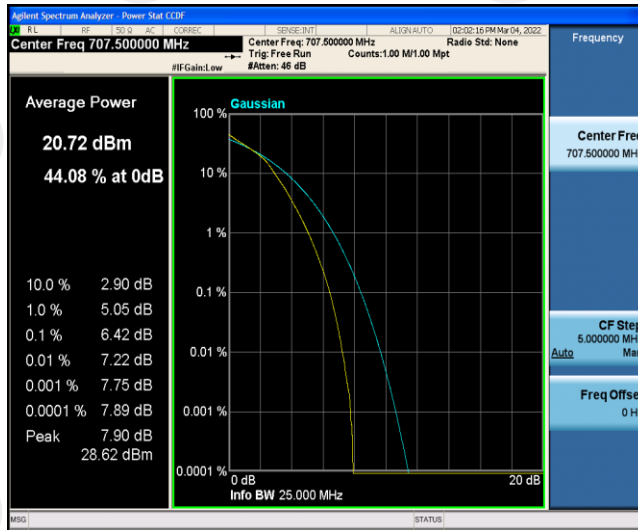

Band12-10MHz-16QAM-23095-50RB#0

Band12-10MHz-16QAM-23130-1RB#0

Band12-10MHz-16QAM-23130-50RB#0

Appendix C: 26dB Bandwidth and Occupied Bandwidth

Test Result

Band	Bandwidth	Modulation	Channel	RB Configuration	Occupied Bandwidth (MHz)	26dB Bandwidth (MHz)	Verdict
Band12	1.4MHz	QPSK	23017	6RB#0	1.0893	1.252	PASS
Band12	1.4MHz	QPSK	23095	6RB#0	1.0939	1.244	PASS
Band12	1.4MHz	QPSK	23173	6RB#0	1.0887	1.245	PASS
Band12	1.4MHz	16QAM	23017	6RB#0	1.0886	1.267	PASS
Band12	1.4MHz	16QAM	23095	6RB#0	1.0845	1.256	PASS
Band12	1.4MHz	16QAM	23173	6RB#0	1.0884	1.264	PASS
Band12	3MHz	QPSK	23025	15RB#0	2.6884	2.844	PASS
Band12	3MHz	QPSK	23095	15RB#0	2.6964	2.859	PASS
Band12	3MHz	QPSK	23165	15RB#0	2.6851	2.859	PASS
Band12	3MHz	16QAM	23025	15RB#0	2.6826	2.848	PASS
Band12	3MHz	16QAM	23095	15RB#0	2.6893	2.854	PASS
Band12	3MHz	16QAM	23165	15RB#0	2.6865	2.853	PASS
Band12	5MHz	QPSK	23035	25RB#0	4.4960	4.993	PASS
Band12	5MHz	QPSK	23095	25RB#0	4.5054	4.968	PASS
Band12	5MHz	QPSK	23155	25RB#0	4.4897	4.909	PASS
Band12	5MHz	16QAM	23035	25RB#0	4.5011	4.928	PASS
Band12	5MHz	16QAM	23095	25RB#0	4.5077	4.954	PASS
Band12	5MHz	16QAM	23155	25RB#0	4.4907	4.869	PASS
Band12	10MHz	QPSK	23060	50RB#0	8.9892	9.569	PASS
Band12	10MHz	QPSK	23095	50RB#0	9.0020	9.599	PASS
Band12	10MHz	QPSK	23130	50RB#0	8.9558	9.536	PASS
Band12	10MHz	16QAM	23060	50RB#0	8.9660	9.532	PASS
Band12	10MHz	16QAM	23095	50RB#0	9.0143	9.604	PASS
Band12	10MHz	16QAM	23130	50RB#0	8.9662	9.509	PASS