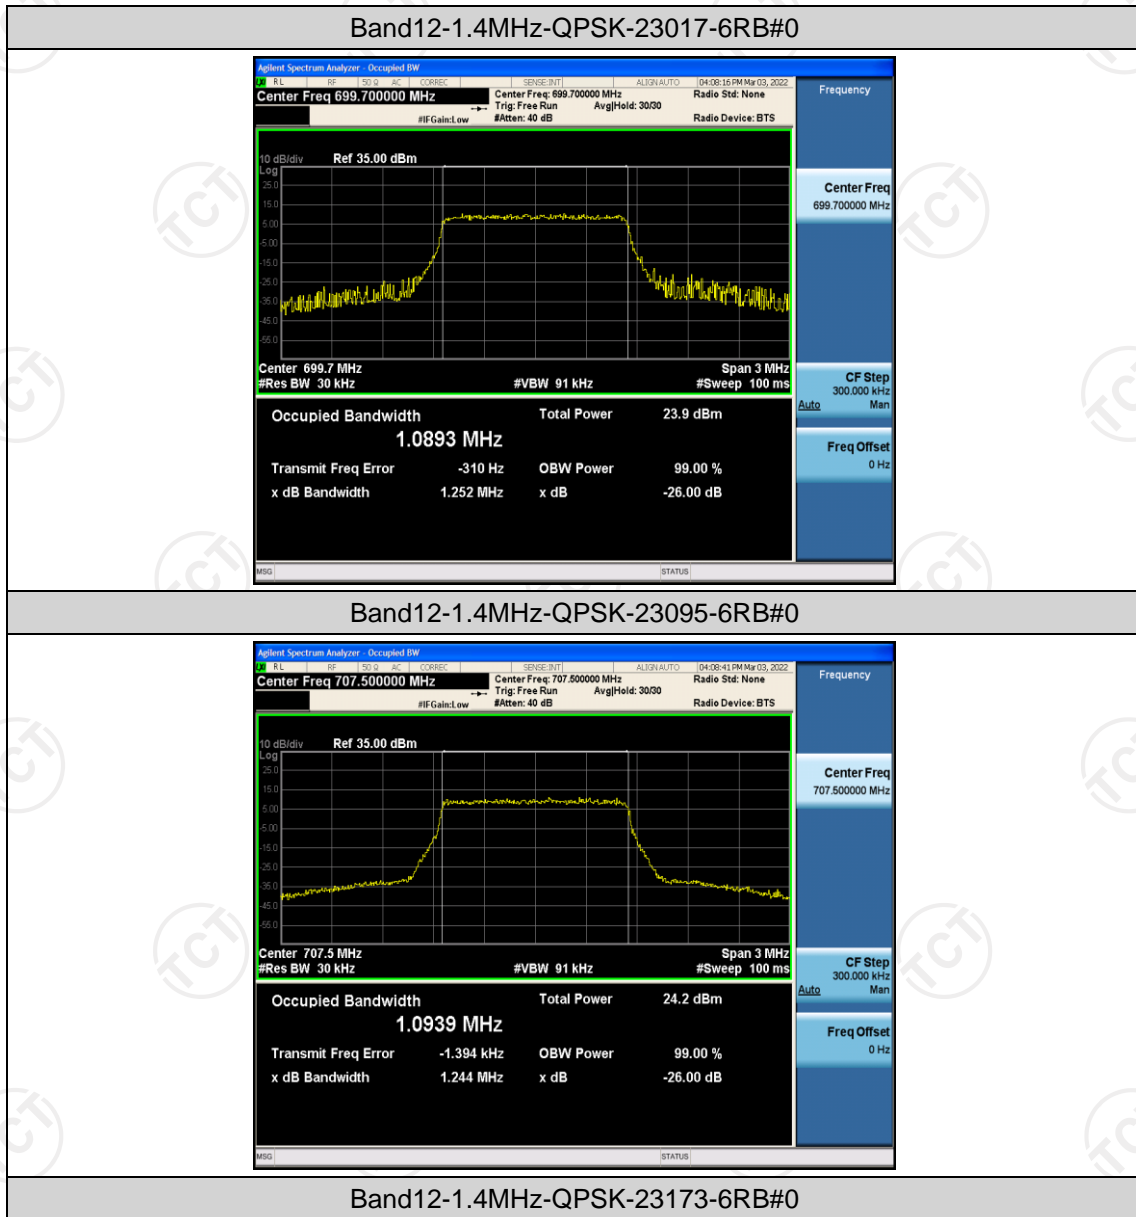

Test Graphs