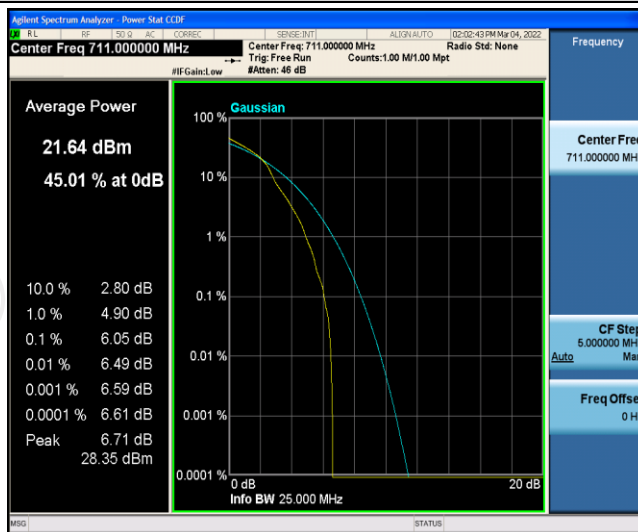

Band12-10MHz-16QAM-23095-50RB#0

Band12-10MHz-16QAM-23130-1RB#0

Band12-10MHz-16QAM-23130-50RB#0

Appendix C: 26dB Bandwidth and Occupied Bandwidth

Test Result

Band	Bandwidth	Modulation	Channel	RB Configuration	Occupied Bandwidth (MHz)	26dB Bandwidth (MHz)	Verdict
Band12	1.4MHz	QPSK	23017	6RB#0	1.0893	1.252	PASS
Band12	1.4MHz	QPSK	23095	6RB#0	1.0939	1.244	PASS
Band12	1.4MHz	QPSK	23173	6RB#0	1.0887	1.245	PASS
Band12	1.4MHz	16QAM	23017	6RB#0	1.0886	1.267	PASS
Band12	1.4MHz	16QAM	23095	6RB#0	1.0845	1.256	PASS
Band12	1.4MHz	16QAM	23173	6RB#0	1.0884	1.264	PASS
Band12	3MHz	QPSK	23025	15RB#0	2.6884	2.844	PASS
Band12	3MHz	QPSK	23095	15RB#0	2.6964	2.859	PASS
Band12	3MHz	QPSK	23165	15RB#0	2.6851	2.859	PASS
Band12	3MHz	16QAM	23025	15RB#0	2.6826	2.848	PASS
Band12	3MHz	16QAM	23095	15RB#0	2.6893	2.854	PASS
Band12	3MHz	16QAM	23165	15RB#0	2.6865	2.853	PASS
Band12	5MHz	QPSK	23035	25RB#0	4.4960	4.993	PASS
Band12	5MHz	QPSK	23095	25RB#0	4.5054	4.968	PASS
Band12	5MHz	QPSK	23155	25RB#0	4.4897	4.909	PASS
Band12	5MHz	16QAM	23035	25RB#0	4.5011	4.928	PASS
Band12	5MHz	16QAM	23095	25RB#0	4.5077	4.954	PASS
Band12	5MHz	16QAM	23155	25RB#0	4.4907	4.869	PASS
Band12	10MHz	QPSK	23060	50RB#0	8.9892	9.569	PASS
Band12	10MHz	QPSK	23095	50RB#0	9.0020	9.599	PASS
Band12	10MHz	QPSK	23130	50RB#0	8.9558	9.536	PASS
Band12	10MHz	16QAM	23060	50RB#0	8.9660	9.532	PASS
Band12	10MHz	16QAM	23095	50RB#0	9.0143	9.604	PASS
Band12	10MHz	16QAM	23130	50RB#0	8.9662	9.509	PASS