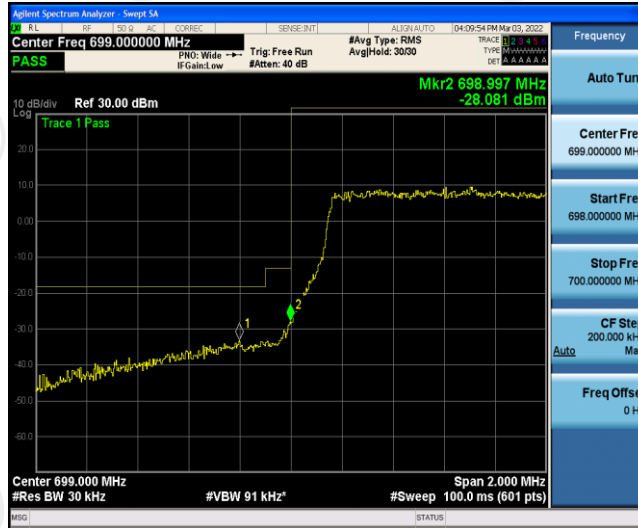

Band12-1.4MHz-16QAM-23017-6RB#0