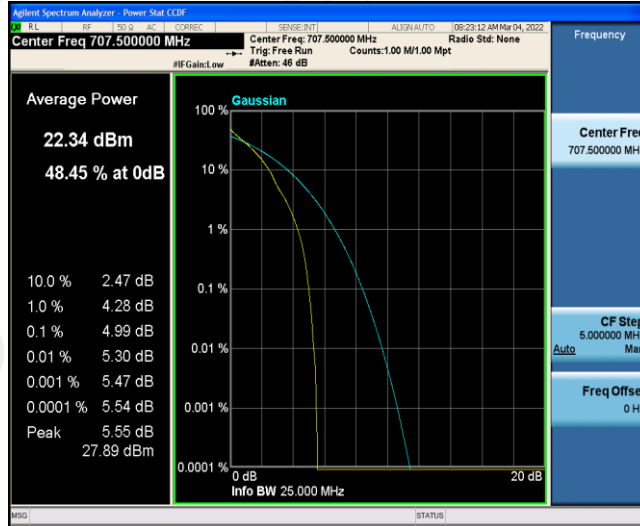

Band12-3MHz-QPSK-23095-1RB#0

Band12-3MHz-QPSK-23095-15RB#0