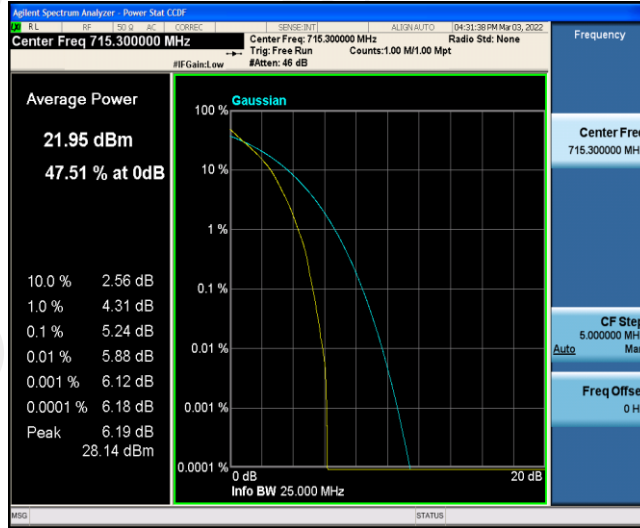

Test Graphs

Band12-1.4MHz-QPSK-23095-6RB#0

Band12-1.4MHz-QPSK-23173-1RB#0

Band12-1.4MHz-QPSK-23173-6RB#0

Band12-1.4MHz-16QAM-23017-1RB#0

Band12-1.4MHz-16QAM-23017-6RB#0

Band12-1.4MHz-16QAM-23095-1RB#0

Band12-1.4MHz-16QAM-23095-6RB#0