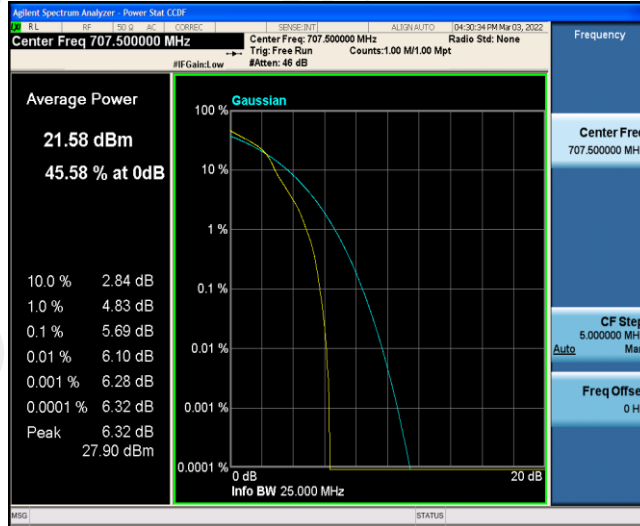

Test Graphs

Band12-1.4MHz-QPSK-23095-6RB#0

Band12-1.4MHz-QPSK-23173-1RB#0

Band12-1.4MHz-QPSK-23173-6RB#0

Band12-1.4MHz-16QAM-23017-1RB#0

Band12-1.4MHz-16QAM-23017-6RB#0

Band12-1.4MHz-16QAM-23095-1RB#0

Band12-1.4MHz-16QAM-23095-6RB#0