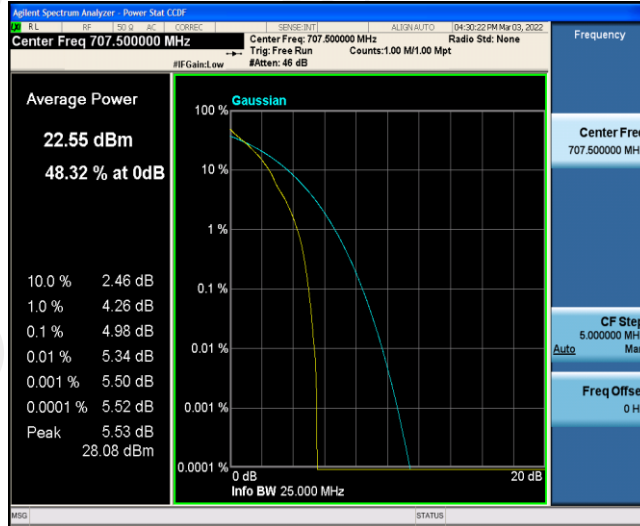

Band12-1.4MHz-QPSK-23095-6RB#0