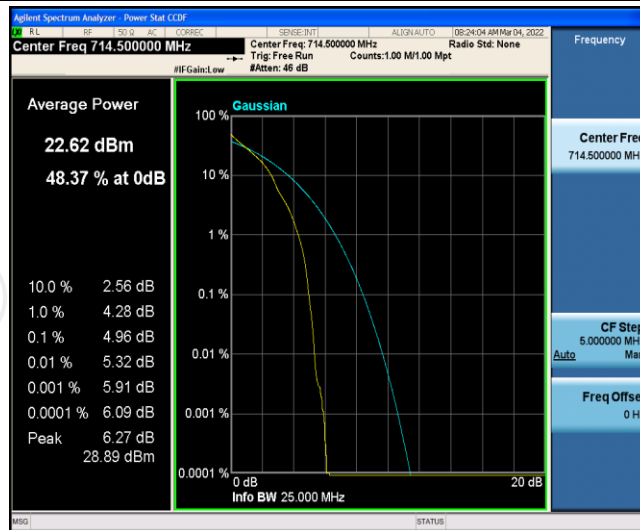

Band12-3MHz-QPSK-23165-1RB#0

Band12-3MHz-QPSK-23165-15RB#0