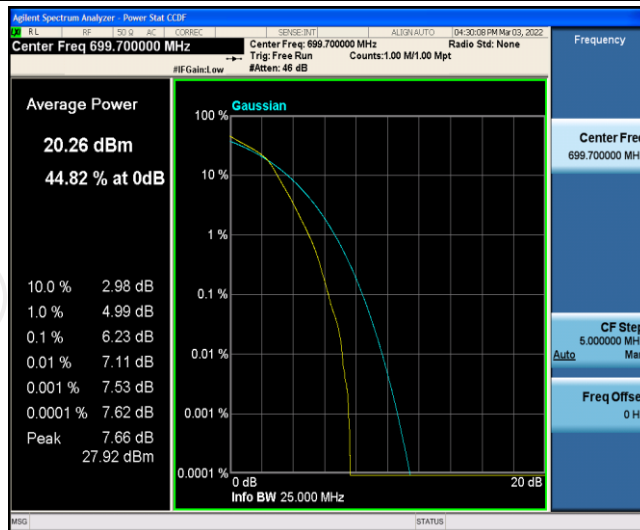

Test Graphs

Band12-1.4MHz-QPSK-23095-6RB#0

Band12-1.4MHz-QPSK-23173-1RB#0

Band12-1.4MHz-QPSK-23173-6RB#0

Band12-1.4MHz-16QAM-23017-1RB#0

Band12-1.4MHz-16QAM-23017-6RB#0

Band12-1.4MHz-16QAM-23095-1RB#0

Band12-1.4MHz-16QAM-23095-6RB#0