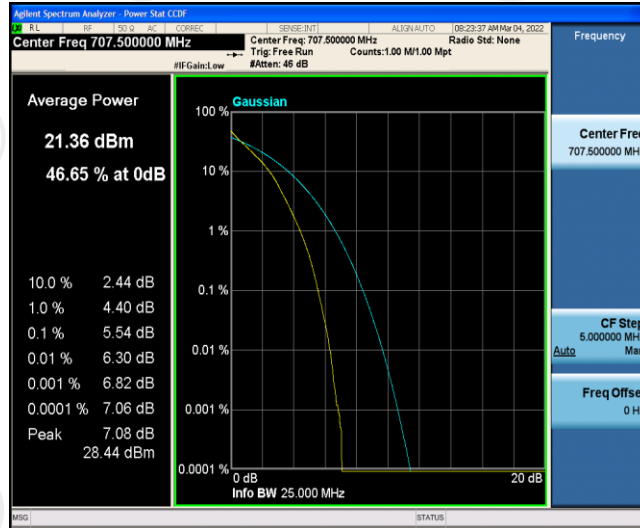

Band12-3MHz-QPSK-23095-15RB#0

Band12-3MHz-QPSK-23165-1RB#0