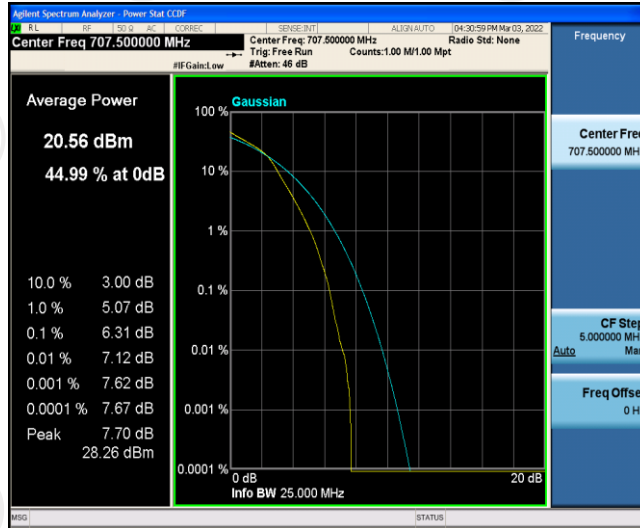

Test Graphs

Band12-1.4MHz-QPSK-23095-6RB#0

Band12-1.4MHz-QPSK-23173-1RB#0

Band12-1.4MHz-QPSK-23173-6RB#0

Band12-1.4MHz-16QAM-23017-1RB#0

Band12-1.4MHz-16QAM-23017-6RB#0

Band12-1.4MHz-16QAM-23095-1RB#0

Band12-1.4MHz-16QAM-23095-6RB#0