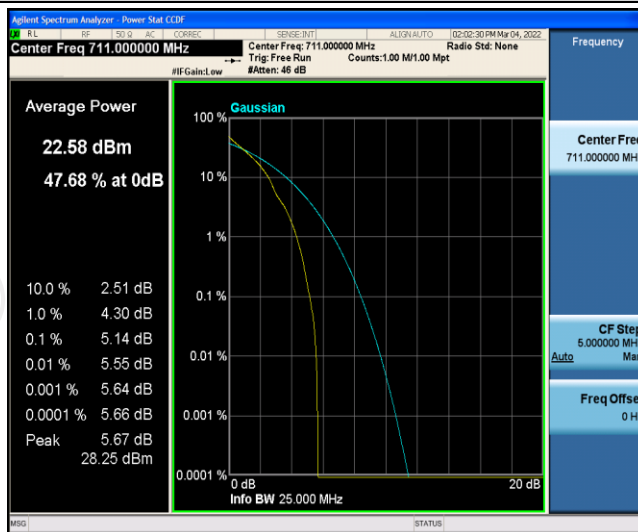

Band12-10MHz-QPSK-23130-1RB#0

Band12-10MHz-QPSK-23130-50RB#0