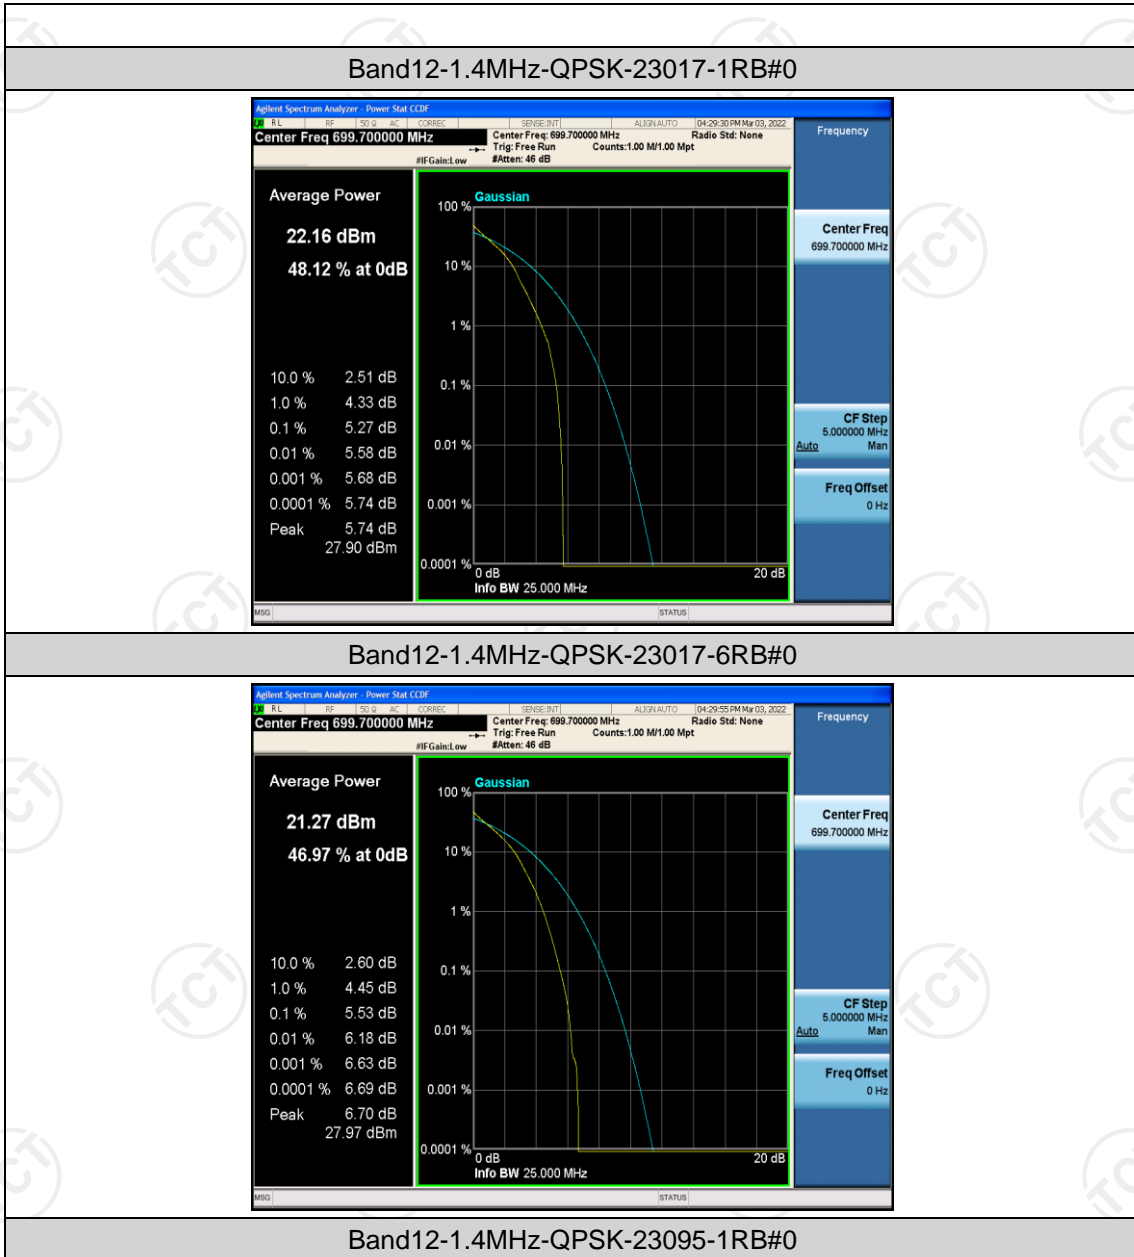

Test Graphs