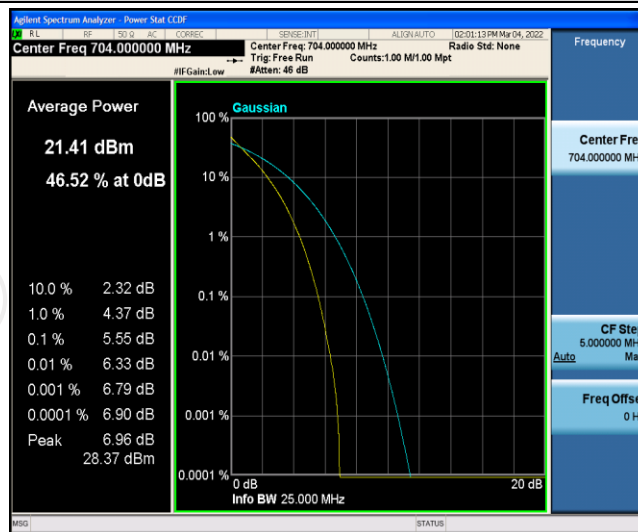

Band12-5MHz-16QAM-23035-25RB#0

Band12-5MHz-16QAM-23095-1RB#0

Band12-5MHz-16QAM-23095-25RB#0

Band12-5MHz-16QAM-23155-1RB#0

Band12-5MHz-16QAM-23155-25RB#0

Band12-10MHz-QPSK-23060-1RB#0

Band12-10MHz-QPSK-23060-50RB#0