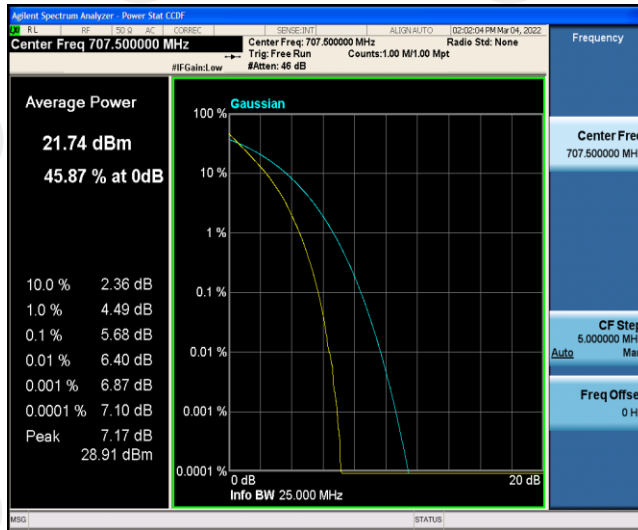

Band12-10MHz-QPSK-23095-50RB#0

Band12-10MHz-QPSK-23130-1RB#0