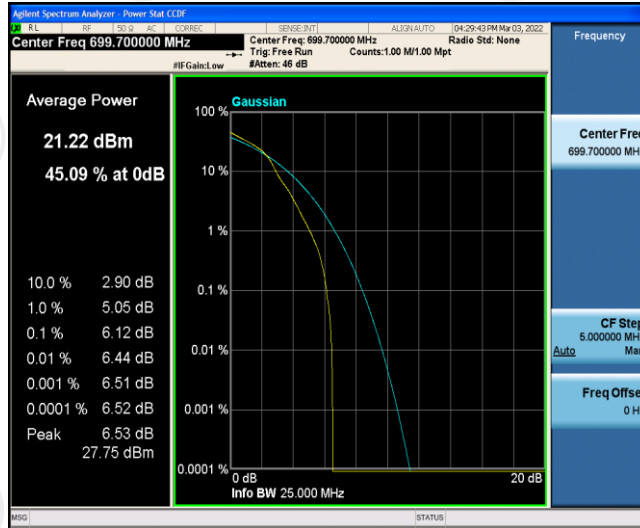

Test Graphs

Band12-1.4MHz-QPSK-23095-6RB#0

Band12-1.4MHz-QPSK-23173-1RB#0

Band12-1.4MHz-QPSK-23173-6RB#0

Band12-1.4MHz-16QAM-23017-1RB#0

Band12-1.4MHz-16QAM-23017-6RB#0

Band12-1.4MHz-16QAM-23095-1RB#0

Band12-1.4MHz-16QAM-23095-6RB#0