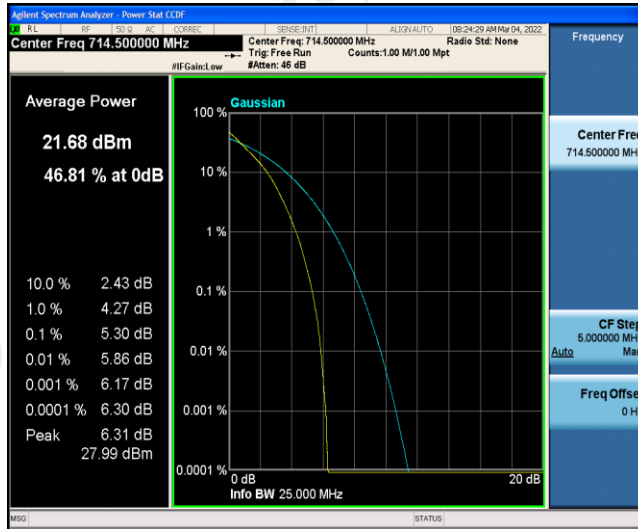

Band12-3MHz-QPSK-23165-15RB#0

Band12-3MHz-16QAM-23025-1RB#0