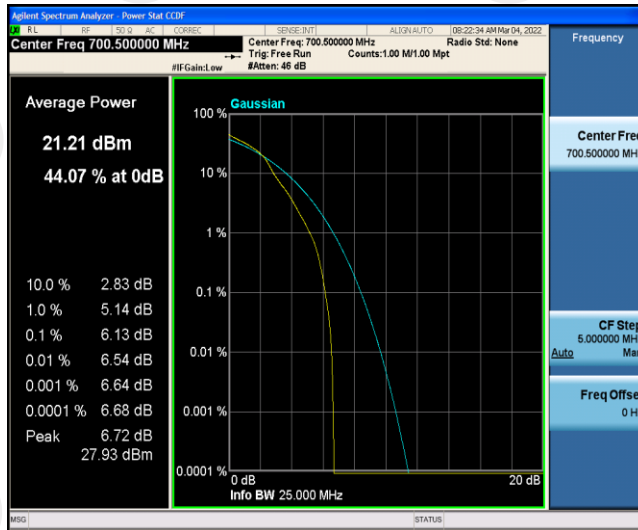

Band12-3MHz-16QAM-23025-1RB#0

Band12-3MHz-16QAM-23025-15RB#0