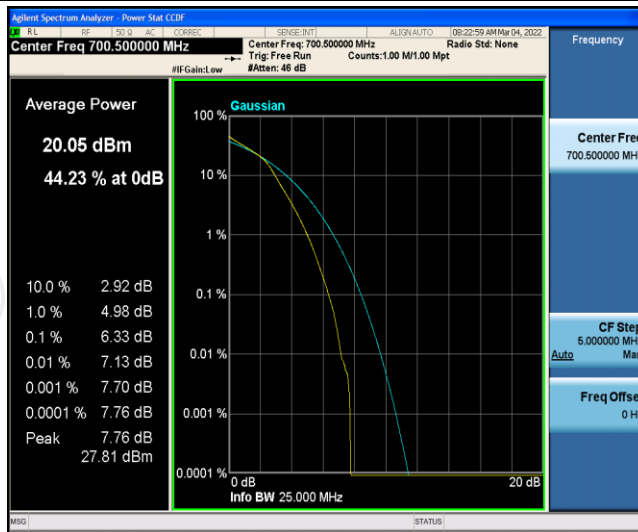

Band12-3MHz-16QAM-23025-15RB#0

Band12-3MHz-16QAM-23095-1RB#0