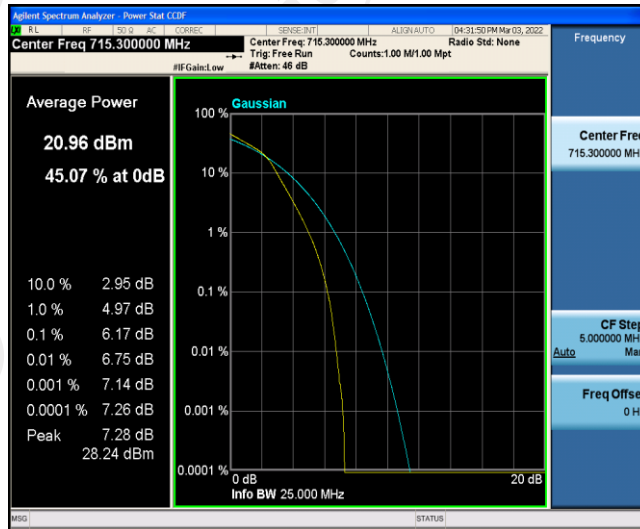

Band12-1.4MHz-16QAM-23173-6RB#0

Band12-3MHz-QPSK-23025-1RB#0