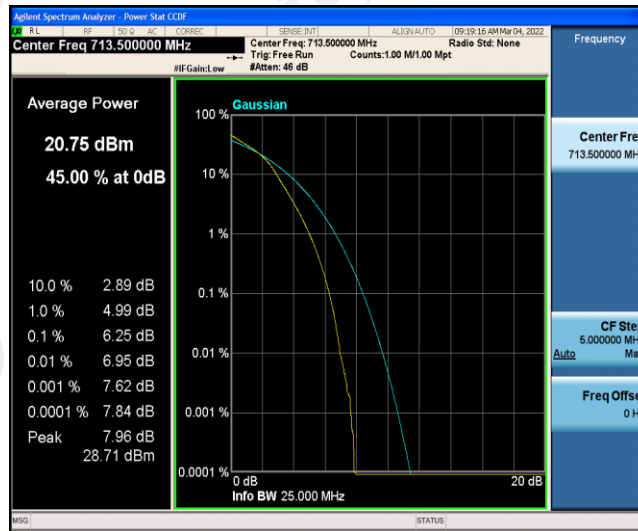

Band12-5MHz-16QAM-23035-25RB#0

Band12-5MHz-16QAM-23095-1RB#0

Band12-5MHz-16QAM-23095-25RB#0

Band12-5MHz-16QAM-23155-1RB#0

Band12-5MHz-16QAM-23155-25RB#0

Band12-10MHz-QPSK-23060-1RB#0

Band12-10MHz-QPSK-23060-50RB#0