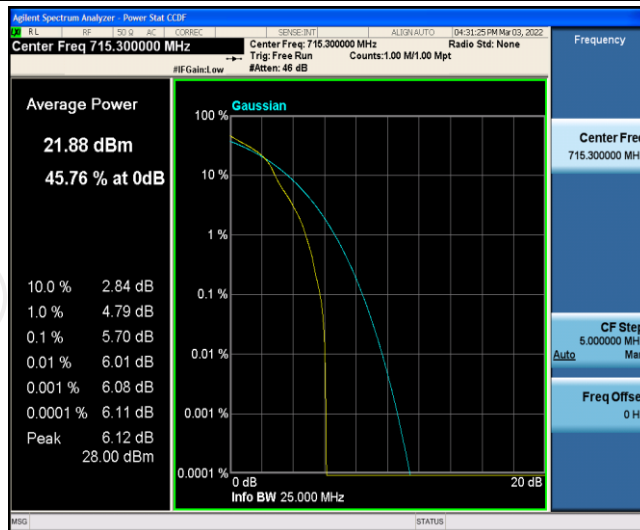

Band12-1.4MHz-16QAM-23173-1RB#0

Band12-1.4MHz-16QAM-23173-6RB#0