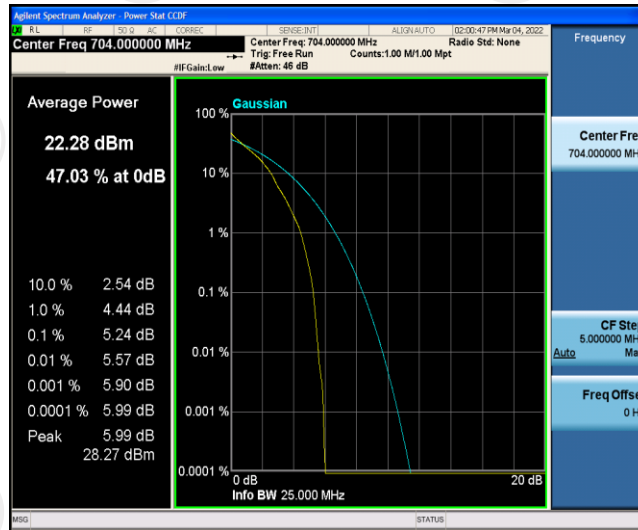

Band12-5MHz-16QAM-23035-25RB#0

Band12-5MHz-16QAM-23095-1RB#0

Band12-5MHz-16QAM-23095-25RB#0

Band12-5MHz-16QAM-23155-1RB#0

Band12-5MHz-16QAM-23155-25RB#0

Band12-10MHz-QPSK-23060-1RB#0

Band12-10MHz-QPSK-23060-50RB#0