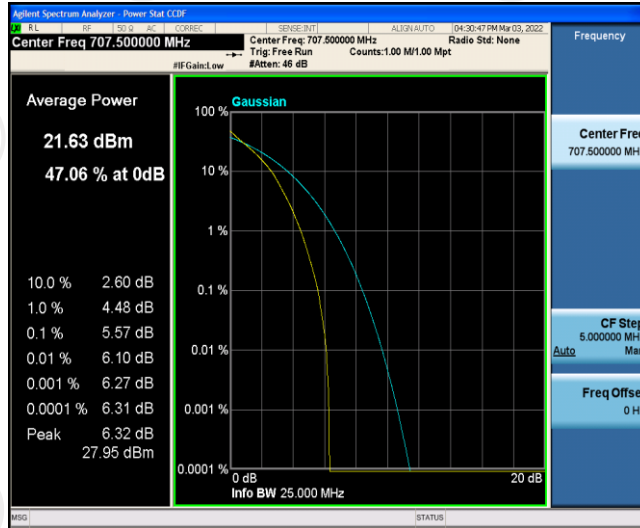

Band12-1.4MHz-QPSK-23095-6RB#0

Band12-1.4MHz-QPSK-23173-1RB#0