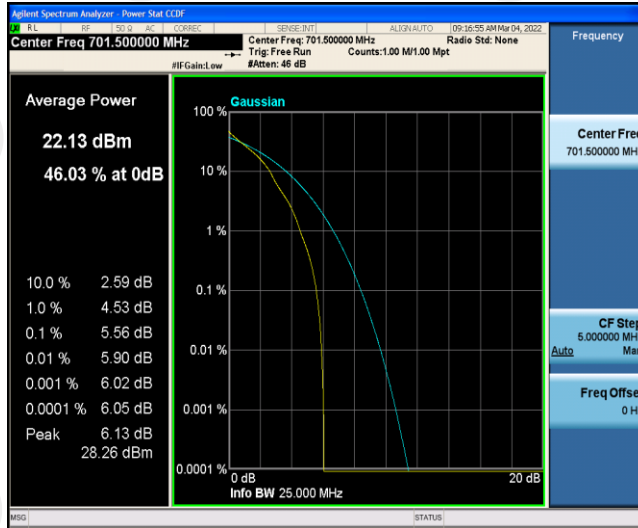

Band12-5MHz-QPSK-23035-1RB#0

Band12-5MHz-QPSK-23035-25RB#0