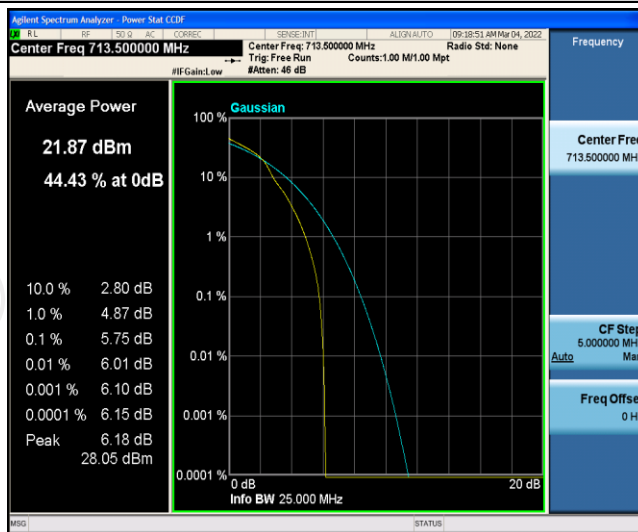

Band12-5MHz-16QAM-23035-25RB#0

Band12-5MHz-16QAM-23095-1RB#0

Band12-5MHz-16QAM-23095-25RB#0

Band12-5MHz-16QAM-23155-1RB#0

Band12-5MHz-16QAM-23155-25RB#0

Band12-10MHz-QPSK-23060-1RB#0

Band12-10MHz-QPSK-23060-50RB#0