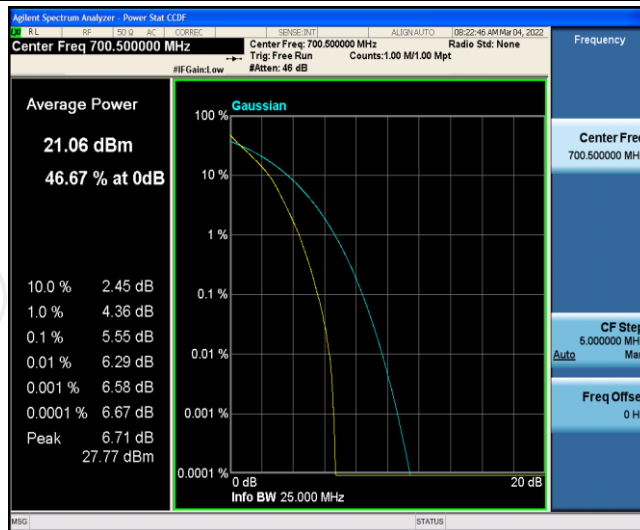

Band12-3MHz-QPSK-23025-15RB#0

Band12-3MHz-QPSK-23095-1RB#0