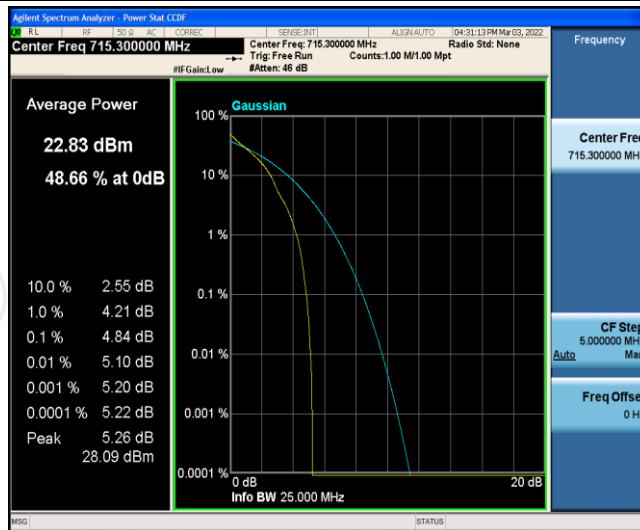

Test Graphs

Band12-1.4MHz-QPSK-23095-6RB#0

Band12-1.4MHz-QPSK-23173-1RB#0

Band12-1.4MHz-QPSK-23173-6RB#0

Band12-1.4MHz-16QAM-23017-1RB#0

Band12-1.4MHz-16QAM-23017-6RB#0

Band12-1.4MHz-16QAM-23095-1RB#0

Band12-1.4MHz-16QAM-23095-6RB#0