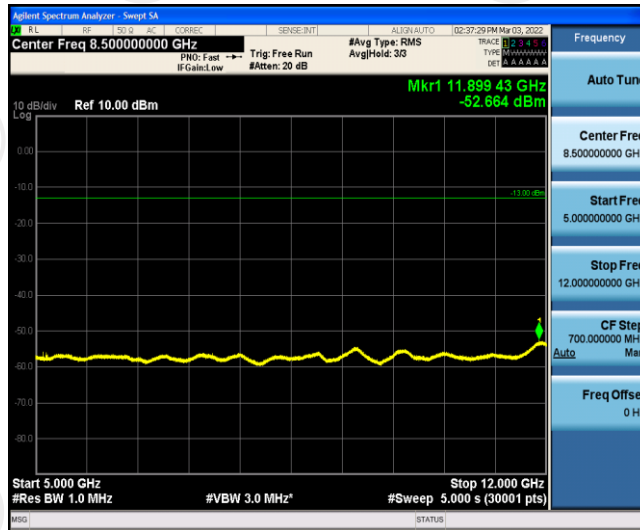

Band5-1.4MHz-16QAM-20407-1RB#0-Range5:5000~12000MHz

Band5-1.4MHz-16QAM-20407-1RB#0-Range6:12000~26500MHz