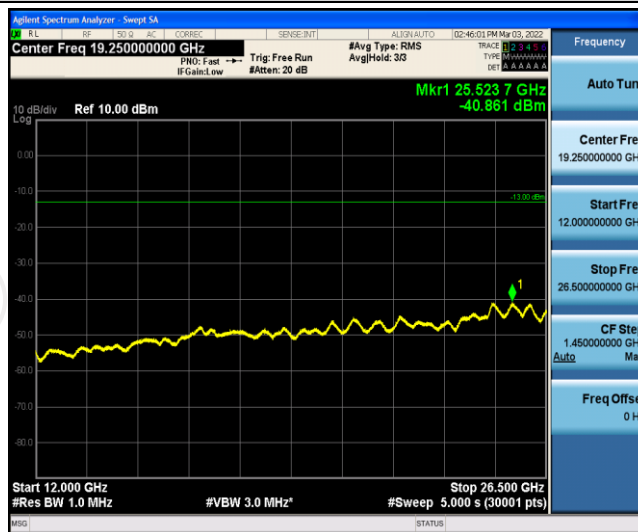

Band5-1.4MHz-QPSK-20643-1RB#0-Range6:12000~26500MHz

Band5-1.4MHz-16QAM-20407-1RB#0-Range1:0.009~0.15MHz