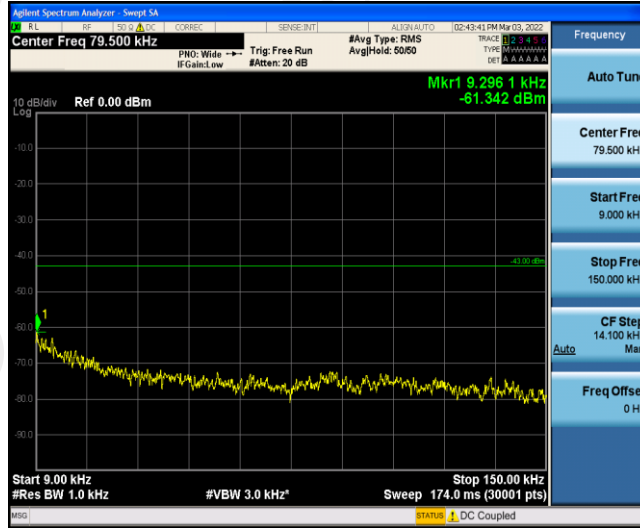

Band5-1.4MHz-QPSK-20643-1RB#0-Range1:0.009~0.15MHz

Band5-1.4MHz-QPSK-20643-1RB#0-Range2:0.15~30MHz