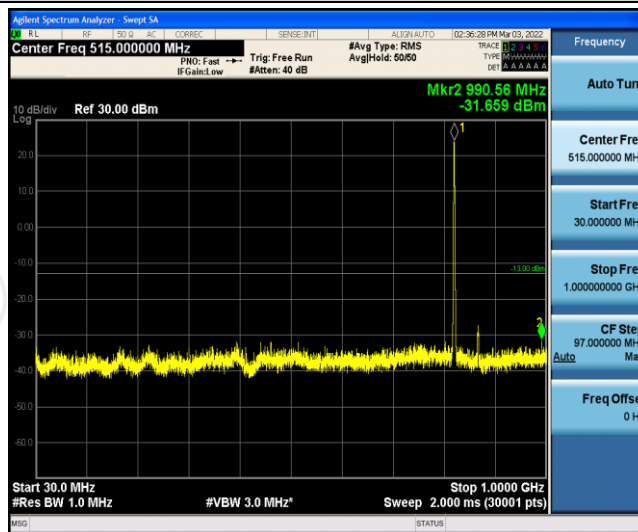

Band5-1.4MHz-16QAM-20407-1RB#0-Range3:30~1000MHz

Band5-1.4MHz-16QAM-20407-1RB#0-Range4:1000~5000MHz