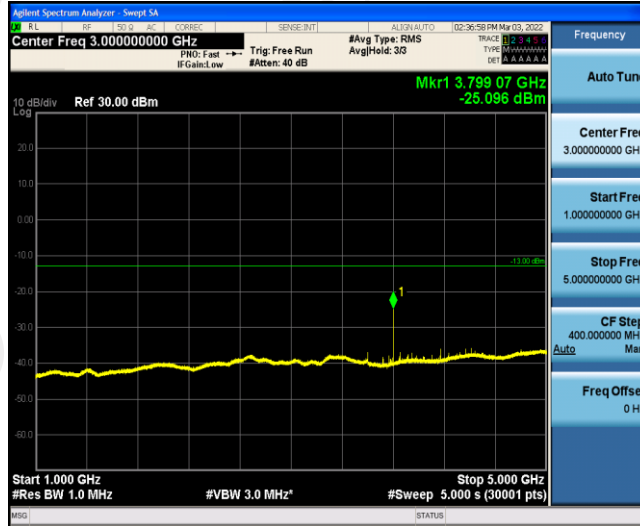

Band5-1.4MHz-QPSK-20643-1RB#0-Range5:5000~12000MHz

Band5-1.4MHz-QPSK-20643-1RB#0-Range6:12000~26500MHz

Band5-1.4MHz-16QAM-20407-1RB#0-Range1:0.009~0.15MHz

Band5-1.4MHz-16QAM-20407-1RB#0-Range2:0.15~30MHz

Band5-1.4MHz-16QAM-20407-1RB#0-Range3:30~1000MHz

Band5-1.4MHz-16QAM-20407-1RB#0-Range4:1000~5000MHz

Band5-1.4MHz-16QAM-20407-1RB#0-Range5:5000~12000MHz

Band5-1.4MHz-16QAM-20407-1RB#0-Range6:12000~26500MHz