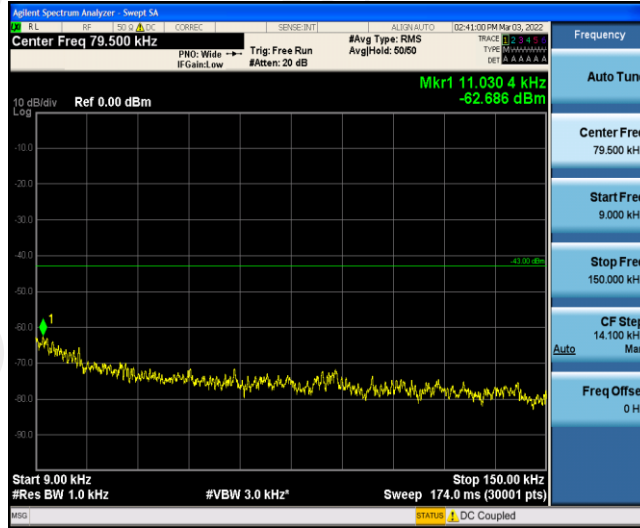

Band5-1.4MHz-16QAM-20407-1RB#0-Range3:30~1000MHz

Band5-1.4MHz-16QAM-20407-1RB#0-Range4:1000~5000MHz

Band5-1.4MHz-16QAM-20407-1RB#0-Range5:5000~12000MHz

Band5-1.4MHz-16QAM-20407-1RB#0-Range6:12000~26500MHz

Band5-1.4MHz-16QAM-20525-1RB#0-Range1:0.009~0.15MHz

Band5-1.4MHz-16QAM-20525-1RB#0-Range2:0.15~30MHz

Band5-1.4MHz-16QAM-20525-1RB#0-Range3:30~1000MHz

Band5-1.4MHz-16QAM-20525-1RB#0-Range4:1000~5000MHz

Band5-1.4MHz-16QAM-20525-1RB#0-Range5:5000~12000MHz