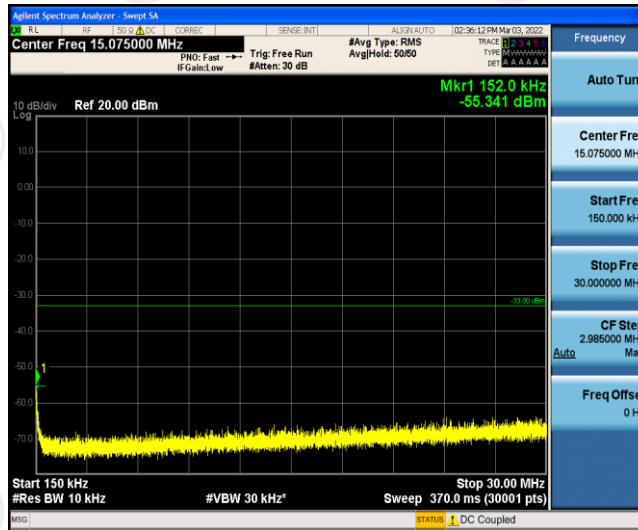

Band5-1.4MHz-QPSK-20643-1RB#0-Range5:5000~12000MHz

Band5-1.4MHz-QPSK-20643-1RB#0-Range6:12000~26500MHz

Band5-1.4MHz-16QAM-20407-1RB#0-Range1:0.009~0.15MHz

Band5-1.4MHz-16QAM-20407-1RB#0-Range2:0.15~30MHz