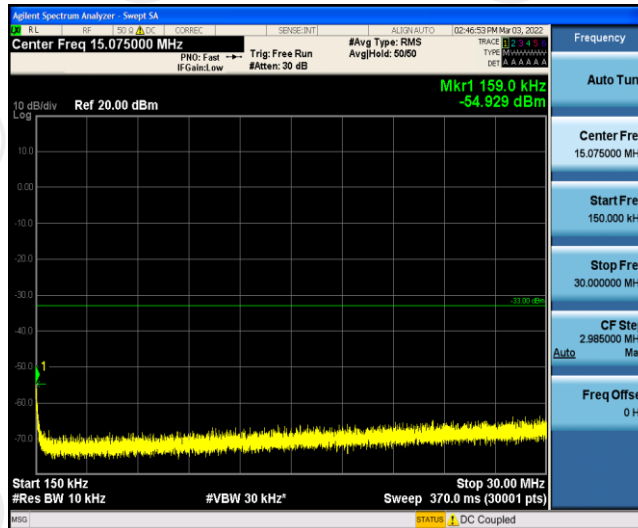

Band5-1.4MHz-16QAM-20643-1RB#0-Range2:0.15~30MHz

Band5-1.4MHz-16QAM-20643-1RB#0-Range3:30~1000MHz