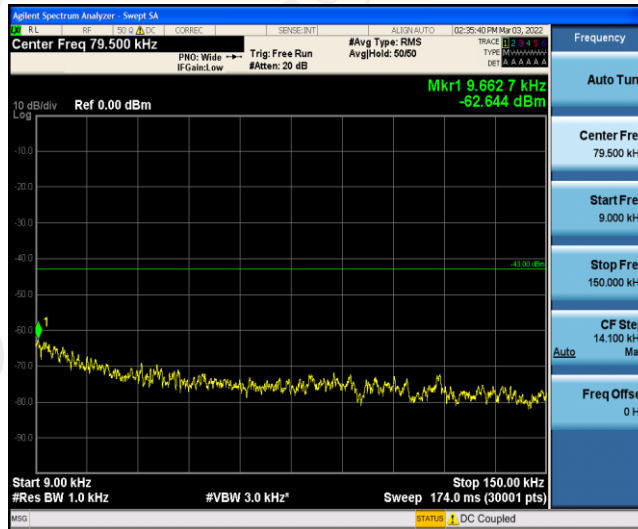

Band5-1.4MHz-16QAM-20407-1RB#0-Range1:0.009~0.15MHz

Band5-1.4MHz-16QAM-20407-1RB#0-Range2:0.15~30MHz