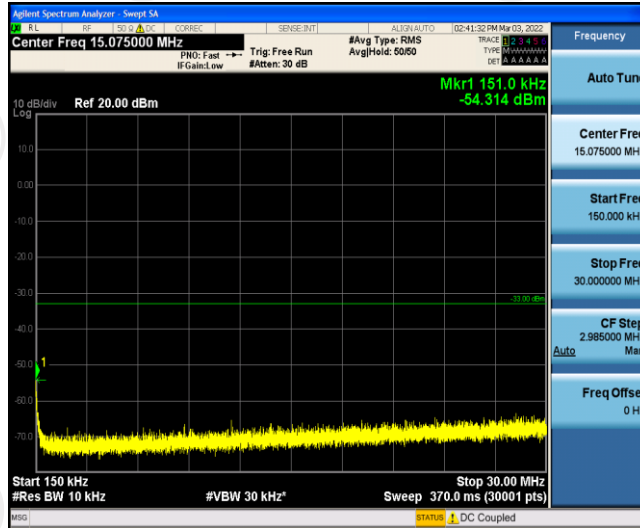

Band5-1.4MHz-16QAM-20525-1RB#0-Range2:0.15~30MHz

Band5-1.4MHz-16QAM-20525-1RB#0-Range3:30~1000MHz