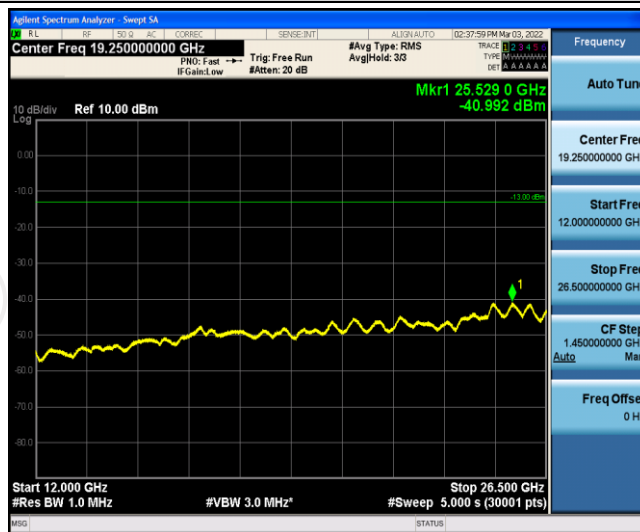

Band5-1.4MHz-16QAM-20407-1RB#0-Range3:30~1000MHz

Band5-1.4MHz-16QAM-20407-1RB#0-Range4:1000~5000MHz

Band5-1.4MHz-16QAM-20407-1RB#0-Range5:5000~12000MHz

Band5-1.4MHz-16QAM-20407-1RB#0-Range6:12000~26500MHz

Band5-1.4MHz-16QAM-20525-1RB#0-Range1:0.009~0.15MHz

Band5-1.4MHz-16QAM-20525-1RB#0-Range2:0.15~30MHz

Band5-1.4MHz-16QAM-20525-1RB#0-Range3:30~1000MHz

Band5-1.4MHz-16QAM-20525-1RB#0-Range4:1000~5000MHz

Band5-1.4MHz-16QAM-20525-1RB#0-Range5:5000~12000MHz