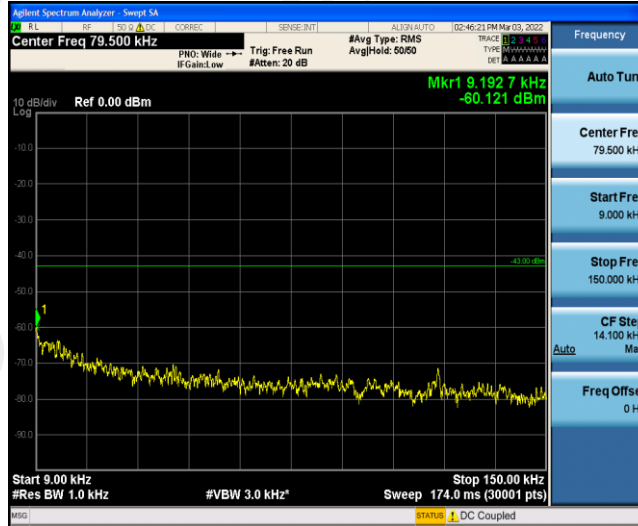

Band5-1.4MHz-16QAM-20525-1RB#0-Range1:0.009~0.15MHz

Band5-1.4MHz-16QAM-20525-1RB#0-Range2:0.15~30MHz

Band5-1.4MHz-16QAM-20525-1RB#0-Range3:30~1000MHz

Band5-1.4MHz-16QAM-20525-1RB#0-Range4:1000~5000MHz

Band5-1.4MHz-16QAM-20525-1RB#0-Range5:5000~12000MHz

Band5-1.4MHz-16QAM-20525-1RB#0-Range6:12000~26500MHz

Band5-1.4MHz-16QAM-20643-1RB#0-Range1:0.009~0.15MHz

Band5-1.4MHz-16QAM-20643-1RB#0-Range2:0.15~30MHz

Band5-1.4MHz-16QAM-20643-1RB#0-Range3:30~1000MHz

Band5-1.4MHz-16QAM-20643-1RB#0-Range4:1000~5000MHz