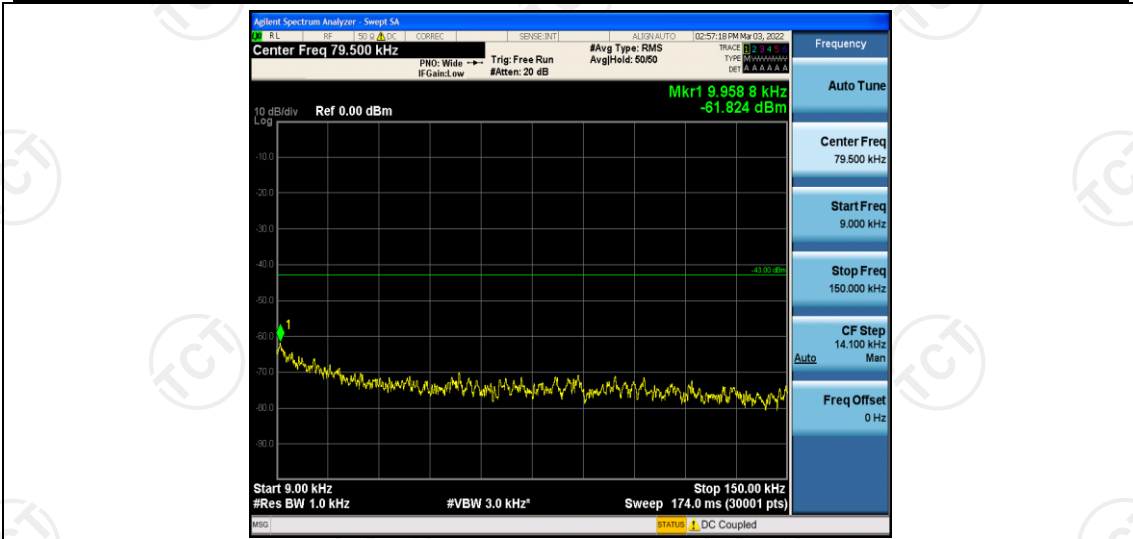

Band5-3MHz-QPSK-20415-1RB#0-Range1:0.009~0.15MHz

Band5-3MHz-QPSK-20415-1RB#0-Range2:0.15~30MHz