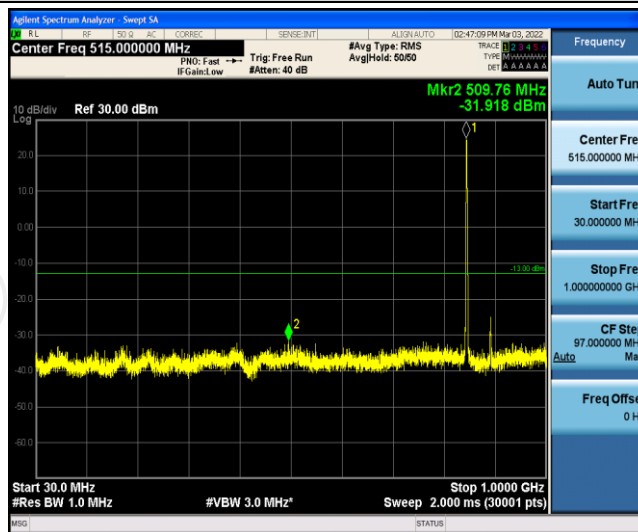

Band5-1.4MHz-16QAM-20525-1RB#0-Range6:12000~26500MHz

Band5-1.4MHz-16QAM-20643-1RB#0-Range1:0.009~0.15MHz

Band5-1.4MHz-16QAM-20643-1RB#0-Range2:0.15~30MHz

Band5-1.4MHz-16QAM-20643-1RB#0-Range3:30~1000MHz

Band5-1.4MHz-16QAM-20643-1RB#0-Range4:1000~5000MHz