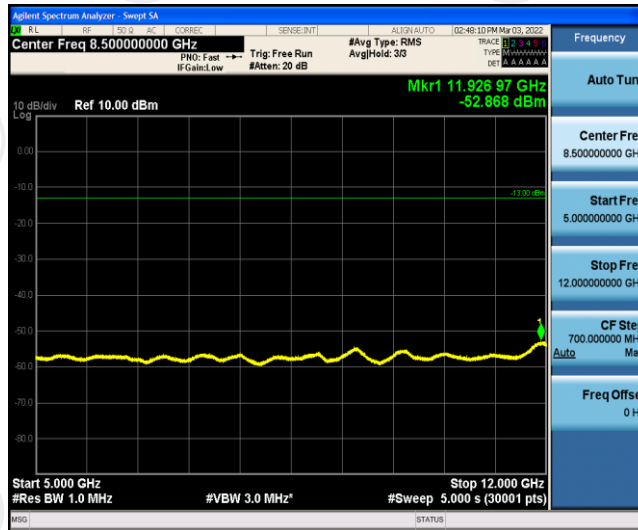

Band5-1.4MHz-16QAM-20643-1RB#0-Range5:5000~12000MHz

Band5-1.4MHz-16QAM-20643-1RB#0-Range6:12000~26500MHz