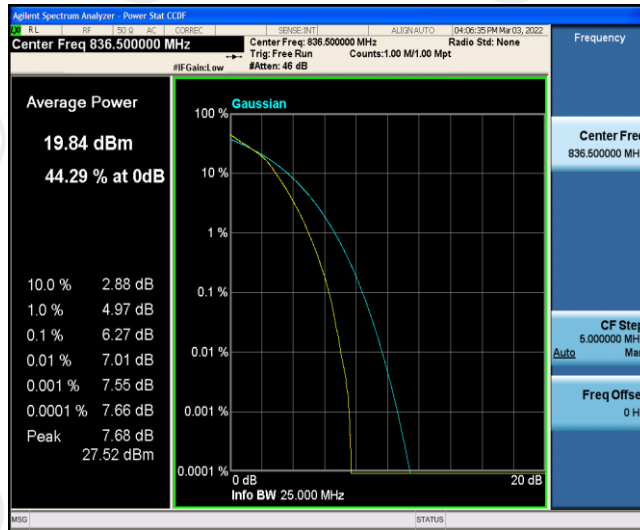

Band5-10MHz-16QAM-20525-50RB#0

Band5-10MHz-16QAM-20600-1RB#0

Band5-10MHz-16QAM-20600-50RB#0

Appendix C: 26dB Bandwidth and Occupied Bandwidth

Test Result

Band	Bandwidth	Modulation	Channel	RB Configuration	Occupied Bandwidth (MHz)	26dB Bandwidth (MHz)	Verdict
Band5	1.4MHz	QPSK	20407	6RB#0	1.0862	1.261	PASS
Band5	1.4MHz	QPSK	20525	6RB#0	1.0892	1.256	PASS
Band5	1.4MHz	QPSK	20643	6RB#0	1.0873	1.266	PASS
Band5	1.4MHz	16QAM	20407	6RB#0	1.0862	1.250	PASS
Band5	1.4MHz	16QAM	20525	6RB#0	1.0867	1.260	PASS
Band5	1.4MHz	16QAM	20643	6RB#0	1.0835	1.240	PASS
Band5	3MHz	QPSK	20415	15RB#0	2.6883	2.848	PASS
Band5	3MHz	QPSK	20525	15RB#0	2.6915	2.851	PASS
Band5	3MHz	QPSK	20635	15RB#0	2.6889	2.858	PASS
Band5	3MHz	16QAM	20415	15RB#0	2.6897	2.871	PASS
Band5	3MHz	16QAM	20525	15RB#0	2.6871	2.852	PASS
Band5	3MHz	16QAM	20635	15RB#0	2.6878	2.866	PASS
Band5	5MHz	QPSK	20425	25RB#0	4.5088	4.954	PASS
Band5	5MHz	QPSK	20525	25RB#0	4.4980	4.971	PASS
Band5	5MHz	QPSK	20625	25RB#0	4.5016	4.922	PASS
Band5	5MHz	16QAM	20425	25RB#0	4.5043	5.046	PASS
Band5	5MHz	16QAM	20525	25RB#0	4.5031	4.950	PASS
Band5	5MHz	16QAM	20625	25RB#0	4.5054	4.939	PASS
Band5	10MHz	QPSK	20450	50RB#0	9.0079	9.632	PASS
Band5	10MHz	QPSK	20525	50RB#0	8.9881	9.564	PASS
Band5	10MHz	QPSK	20600	50RB#0	8.9850	9.571	PASS
Band5	10MHz	16QAM	20450	50RB#0	8.9892	9.620	PASS
Band5	10MHz	16QAM	20525	50RB#0	8.9710	9.566	PASS
Band5	10MHz	16QAM	20600	50RB#0	8.9901	9.579	PASS

Test Graphs

Band5-1.4MHz-16QAM-20407-6RB#0

Band5-1.4MHz-16QAM-20525-6RB#0

Band5-1.4MHz-16QAM-20643-6RB#0

Band5-3MHz-QPSK-20415-15RB#0

Band5-3MHz-QPSK-20525-15RB#0

Band5-3MHz-QPSK-20635-15RB#0

Band5-3MHz-16QAM-20415-15RB#0