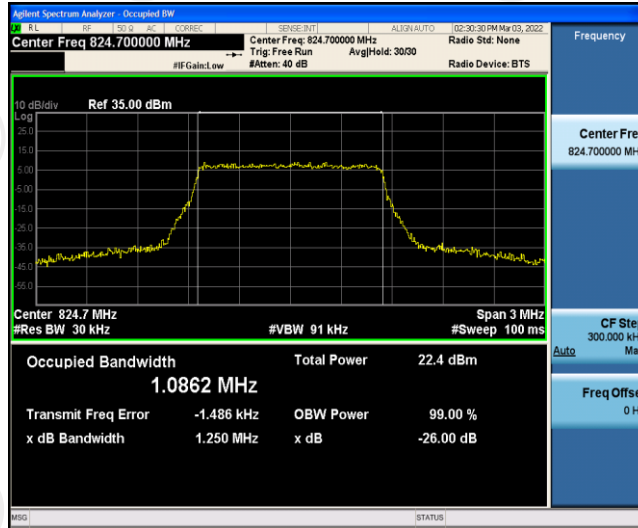

Band5-1.4MHz-16QAM-20407-6RB#0