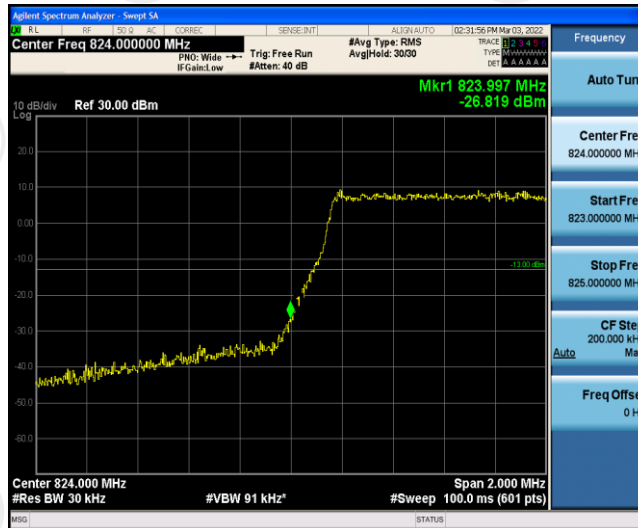

Band5-1.4MHz-16QAM-20407-6RB#0