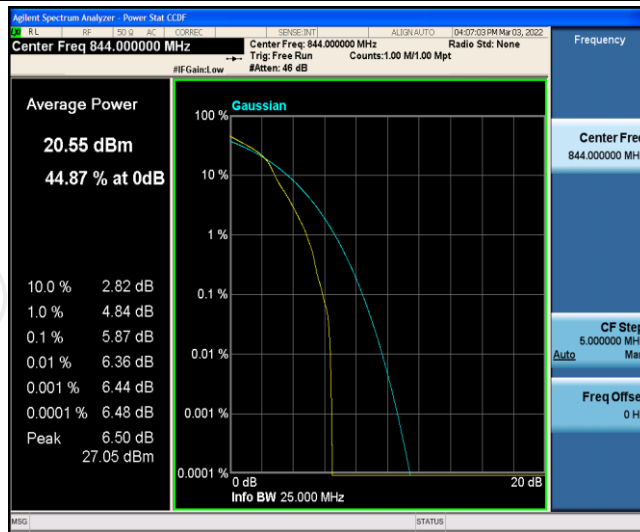

Band5-10MHz-16QAM-20525-50RB#0

Band5-10MHz-16QAM-20600-1RB#0

Band5-10MHz-16QAM-20600-50RB#0

Appendix C: 26dB Bandwidth and Occupied Bandwidth

Test Result

Band	Bandwidth	Modulation	Channel	RB Configuration	Occupied Bandwidth (MHz)	26dB Bandwidth (MHz)	Verdict
Band5	1.4MHz	QPSK	20407	6RB#0	1.0862	1.261	PASS
Band5	1.4MHz	QPSK	20525	6RB#0	1.0892	1.256	PASS
Band5	1.4MHz	QPSK	20643	6RB#0	1.0873	1.266	PASS
Band5	1.4MHz	16QAM	20407	6RB#0	1.0862	1.250	PASS
Band5	1.4MHz	16QAM	20525	6RB#0	1.0867	1.260	PASS
Band5	1.4MHz	16QAM	20643	6RB#0	1.0835	1.240	PASS
Band5	3MHz	QPSK	20415	15RB#0	2.6883	2.848	PASS
Band5	3MHz	QPSK	20525	15RB#0	2.6915	2.851	PASS
Band5	3MHz	QPSK	20635	15RB#0	2.6889	2.858	PASS
Band5	3MHz	16QAM	20415	15RB#0	2.6897	2.871	PASS
Band5	3MHz	16QAM	20525	15RB#0	2.6871	2.852	PASS
Band5	3MHz	16QAM	20635	15RB#0	2.6878	2.866	PASS
Band5	5MHz	QPSK	20425	25RB#0	4.5088	4.954	PASS
Band5	5MHz	QPSK	20525	25RB#0	4.4980	4.971	PASS
Band5	5MHz	QPSK	20625	25RB#0	4.5016	4.922	PASS
Band5	5MHz	16QAM	20425	25RB#0	4.5043	5.046	PASS
Band5	5MHz	16QAM	20525	25RB#0	4.5031	4.950	PASS
Band5	5MHz	16QAM	20625	25RB#0	4.5054	4.939	PASS
Band5	10MHz	QPSK	20450	50RB#0	9.0079	9.632	PASS
Band5	10MHz	QPSK	20525	50RB#0	8.9881	9.564	PASS
Band5	10MHz	QPSK	20600	50RB#0	8.9850	9.571	PASS
Band5	10MHz	16QAM	20450	50RB#0	8.9892	9.620	PASS
Band5	10MHz	16QAM	20525	50RB#0	8.9710	9.566	PASS
Band5	10MHz	16QAM	20600	50RB#0	8.9901	9.579	PASS

Test Graphs

Band5-1.4MHz-16QAM-20407-6RB#0

Band5-1.4MHz-16QAM-20525-6RB#0

Band5-1.4MHz-16QAM-20643-6RB#0

Band5-3MHz-QPSK-20415-15RB#0

Band5-3MHz-QPSK-20525-15RB#0

Band5-3MHz-QPSK-20635-15RB#0

Band5-3MHz-16QAM-20415-15RB#0