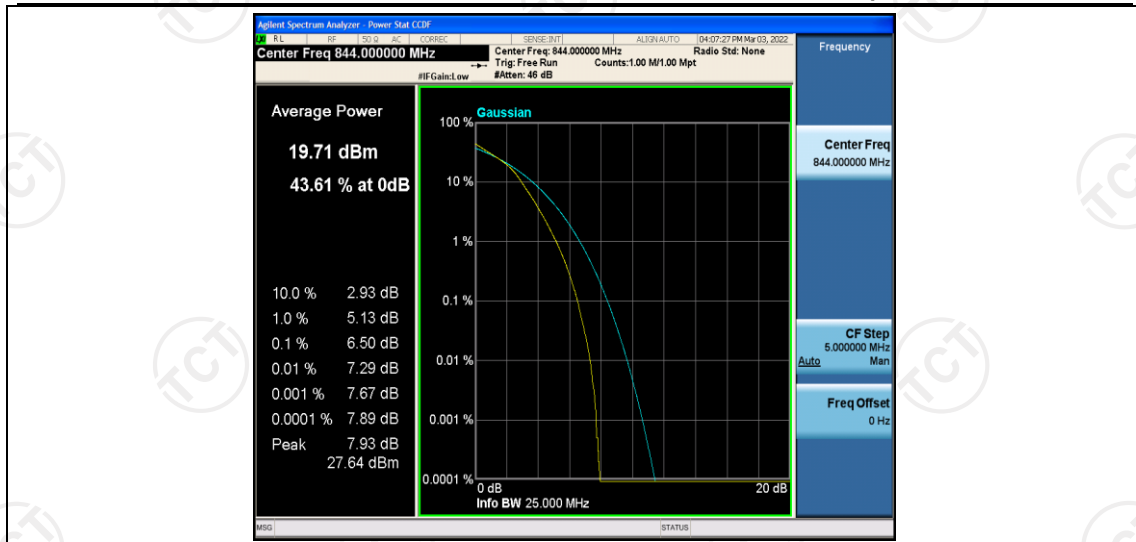

Band5-10MHz-16QAM-20525-50RB#0

Band5-10MHz-16QAM-20600-1RB#0

Band5-10MHz-16QAM-20600-50RB#0

Appendix C: 26dB Bandwidth and Occupied Bandwidth

Test Result

Band	Bandwidth	Modulation	Channel	RB Configuration	Occupied Bandwidth (MHz)	26dB Bandwidth (MHz)	Verdict
Band5	1.4MHz	QPSK	20407	6RB#0	1.0862	1.261	PASS
Band5	1.4MHz	QPSK	20525	6RB#0	1.0892	1.256	PASS
Band5	1.4MHz	QPSK	20643	6RB#0	1.0873	1.266	PASS
Band5	1.4MHz	16QAM	20407	6RB#0	1.0862	1.250	PASS
Band5	1.4MHz	16QAM	20525	6RB#0	1.0867	1.260	PASS
Band5	1.4MHz	16QAM	20643	6RB#0	1.0835	1.240	PASS
Band5	3MHz	QPSK	20415	15RB#0	2.6883	2.848	PASS
Band5	3MHz	QPSK	20525	15RB#0	2.6915	2.851	PASS
Band5	3MHz	QPSK	20635	15RB#0	2.6889	2.858	PASS
Band5	3MHz	16QAM	20415	15RB#0	2.6897	2.871	PASS
Band5	3MHz	16QAM	20525	15RB#0	2.6871	2.852	PASS
Band5	3MHz	16QAM	20635	15RB#0	2.6878	2.866	PASS
Band5	5MHz	QPSK	20425	25RB#0	4.5088	4.954	PASS
Band5	5MHz	QPSK	20525	25RB#0	4.4980	4.971	PASS
Band5	5MHz	QPSK	20625	25RB#0	4.5016	4.922	PASS
Band5	5MHz	16QAM	20425	25RB#0	4.5043	5.046	PASS
Band5	5MHz	16QAM	20525	25RB#0	4.5031	4.950	PASS
Band5	5MHz	16QAM	20625	25RB#0	4.5054	4.939	PASS
Band5	10MHz	QPSK	20450	50RB#0	9.0079	9.632	PASS
Band5	10MHz	QPSK	20525	50RB#0	8.9881	9.564	PASS
Band5	10MHz	QPSK	20600	50RB#0	8.9850	9.571	PASS
Band5	10MHz	16QAM	20450	50RB#0	8.9892	9.620	PASS
Band5	10MHz	16QAM	20525	50RB#0	8.9710	9.566	PASS
Band5	10MHz	16QAM	20600	50RB#0	8.9901	9.579	PASS