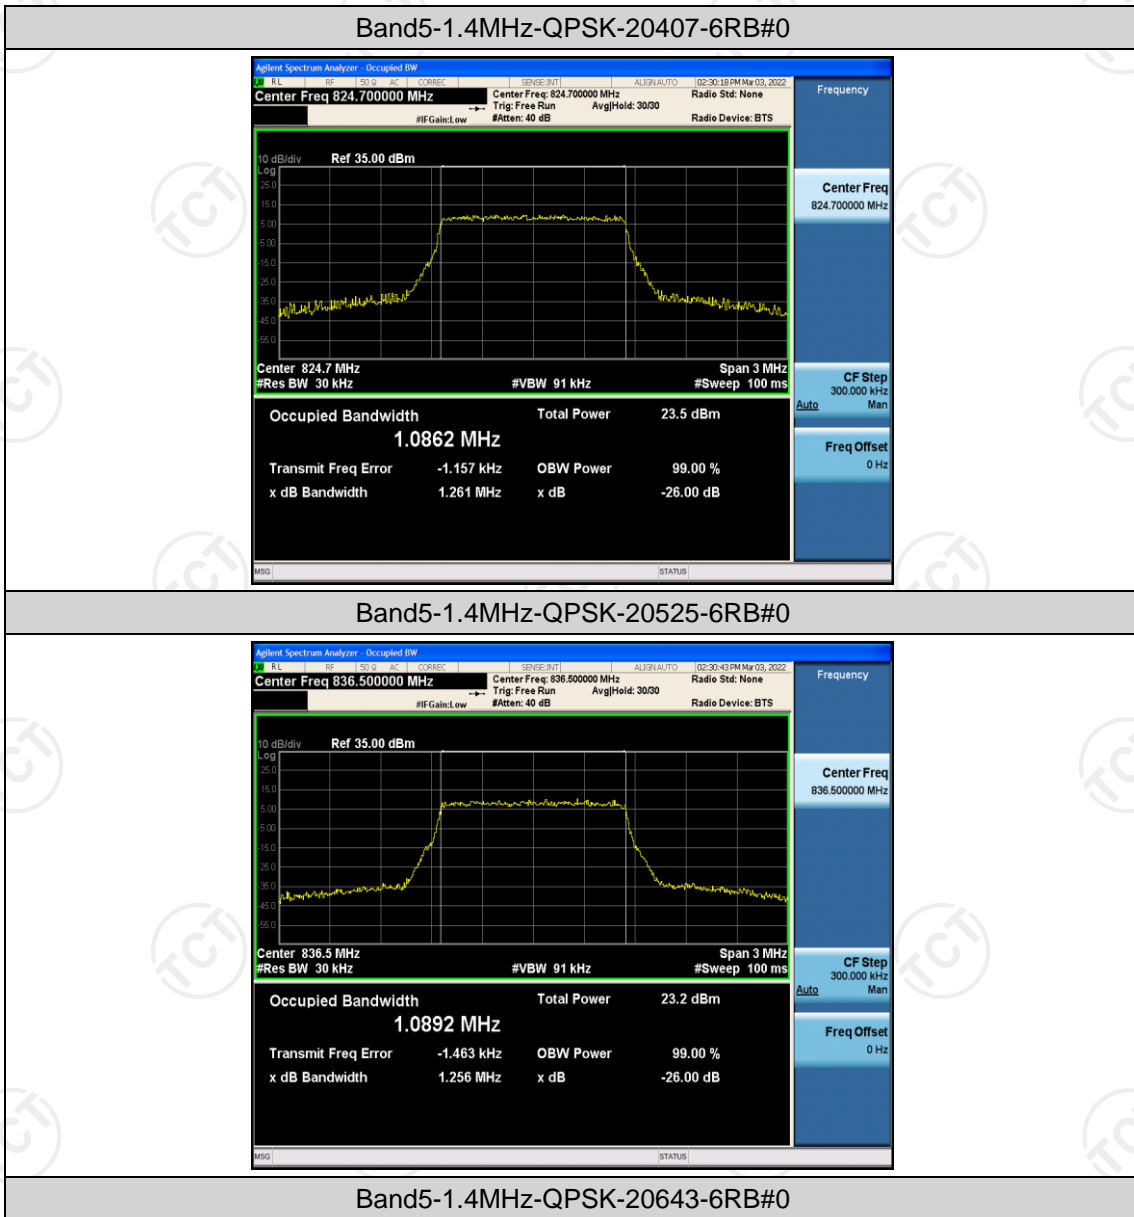

Band5-10MHz-16QAM-20525-50RB#0

Band5-10MHz-16QAM-20600-1RB#0

Band5-10MHz-16QAM-20600-50RB#0

Appendix C: 26dB Bandwidth and Occupied Bandwidth

Test Result

Band	Bandwidth	Modulation	Channel	RB Configuration	Occupied Bandwidth (MHz)	26dB Bandwidth (MHz)	Verdict
Band5	1.4MHz	QPSK	20407	6RB#0	1.0862	1.261	PASS
Band5	1.4MHz	QPSK	20525	6RB#0	1.0892	1.256	PASS
Band5	1.4MHz	QPSK	20643	6RB#0	1.0873	1.266	PASS
Band5	1.4MHz	16QAM	20407	6RB#0	1.0862	1.250	PASS
Band5	1.4MHz	16QAM	20525	6RB#0	1.0867	1.260	PASS
Band5	1.4MHz	16QAM	20643	6RB#0	1.0835	1.240	PASS
Band5	3MHz	QPSK	20415	15RB#0	2.6883	2.848	PASS
Band5	3MHz	QPSK	20525	15RB#0	2.6915	2.851	PASS
Band5	3MHz	QPSK	20635	15RB#0	2.6889	2.858	PASS
Band5	3MHz	16QAM	20415	15RB#0	2.6897	2.871	PASS
Band5	3MHz	16QAM	20525	15RB#0	2.6871	2.852	PASS
Band5	3MHz	16QAM	20635	15RB#0	2.6878	2.866	PASS
Band5	5MHz	QPSK	20425	25RB#0	4.5088	4.954	PASS
Band5	5MHz	QPSK	20525	25RB#0	4.4980	4.971	PASS
Band5	5MHz	QPSK	20625	25RB#0	4.5016	4.922	PASS
Band5	5MHz	16QAM	20425	25RB#0	4.5043	5.046	PASS
Band5	5MHz	16QAM	20525	25RB#0	4.5031	4.950	PASS
Band5	5MHz	16QAM	20625	25RB#0	4.5054	4.939	PASS
Band5	10MHz	QPSK	20450	50RB#0	9.0079	9.632	PASS
Band5	10MHz	QPSK	20525	50RB#0	8.9881	9.564	PASS
Band5	10MHz	QPSK	20600	50RB#0	8.9850	9.571	PASS
Band5	10MHz	16QAM	20450	50RB#0	8.9892	9.620	PASS
Band5	10MHz	16QAM	20525	50RB#0	8.9710	9.566	PASS
Band5	10MHz	16QAM	20600	50RB#0	8.9901	9.579	PASS

Test Graphs

Band5-1.4MHz-16QAM-20407-6RB#0

Band5-1.4MHz-16QAM-20525-6RB#0

Band5-1.4MHz-16QAM-20643-6RB#0

Band5-3MHz-QPSK-20415-15RB#0

Band5-3MHz-QPSK-20525-15RB#0

Band5-3MHz-QPSK-20635-15RB#0

Band5-3MHz-16QAM-20415-15RB#0