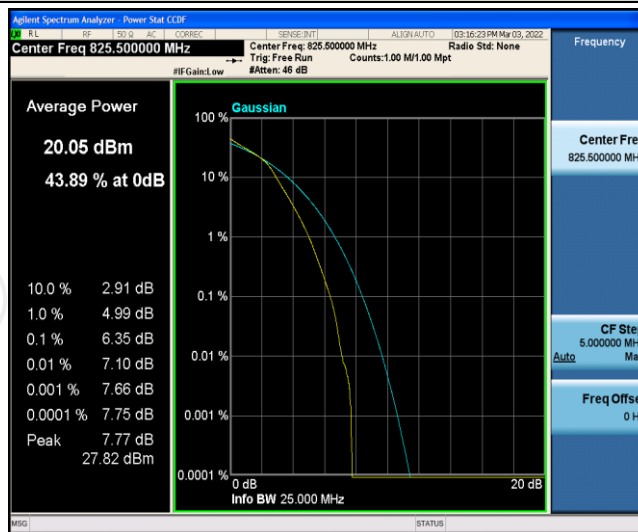

Band5-3MHz-16QAM-20415-15RB#0

Band5-3MHz-16QAM-20525-1RB#0