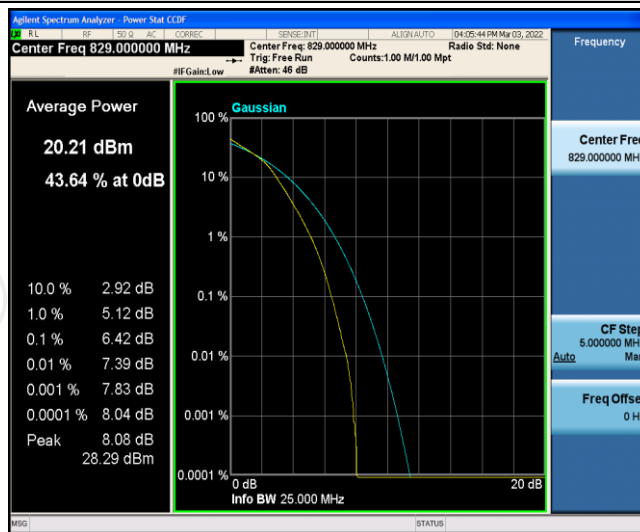

Band5-10MHz-16QAM-20450-50RB#0

Band5-10MHz-16QAM-20525-1RB#0