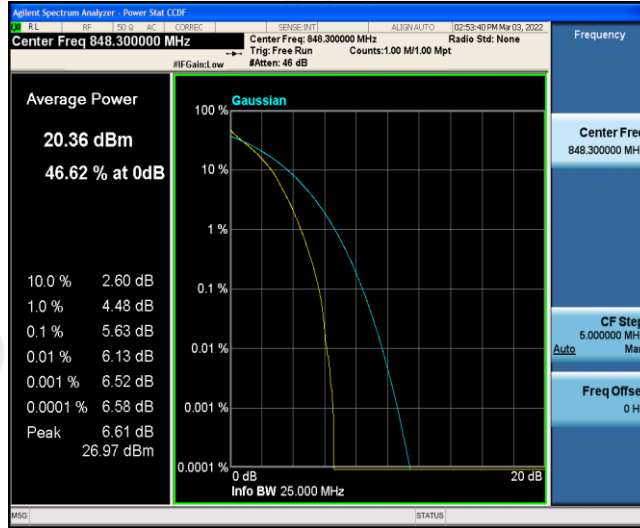

Test Graphs

Band5-1.4MHz-QPSK-20525-6RB#0

Band5-1.4MHz-QPSK-20643-1RB#0

Band5-1.4MHz-QPSK-20643-6RB#0

Band5-1.4MHz-16QAM-20407-1RB#0

Band5-1.4MHz-16QAM-20407-6RB#0

Band5-1.4MHz-16QAM-20525-1RB#0

Band5-1.4MHz-16QAM-20525-6RB#0