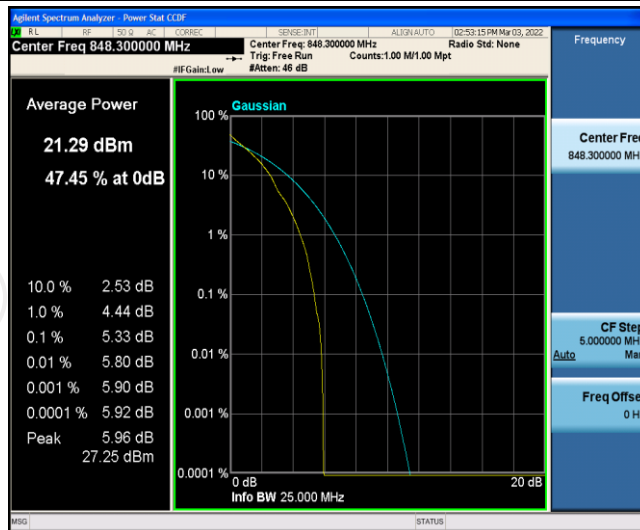

Test Graphs

Band5-1.4MHz-QPSK-20525-6RB#0

Band5-1.4MHz-QPSK-20643-1RB#0

Band5-1.4MHz-QPSK-20643-6RB#0

Band5-1.4MHz-16QAM-20407-1RB#0

Band5-1.4MHz-16QAM-20407-6RB#0

Band5-1.4MHz-16QAM-20525-1RB#0

Band5-1.4MHz-16QAM-20525-6RB#0