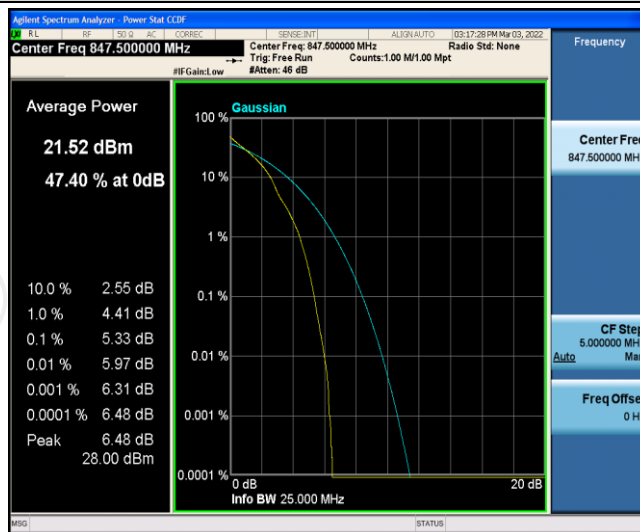

Band5-3MHz-QPSK-20635-1RB#0

Band5-3MHz-QPSK-20635-15RB#0