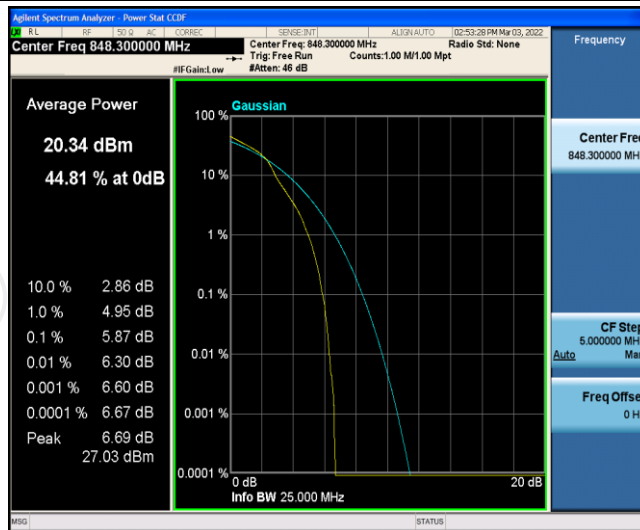

Band5-1.4MHz-16QAM-20643-1RB#0

Band5-1.4MHz-16QAM-20643-6RB#0