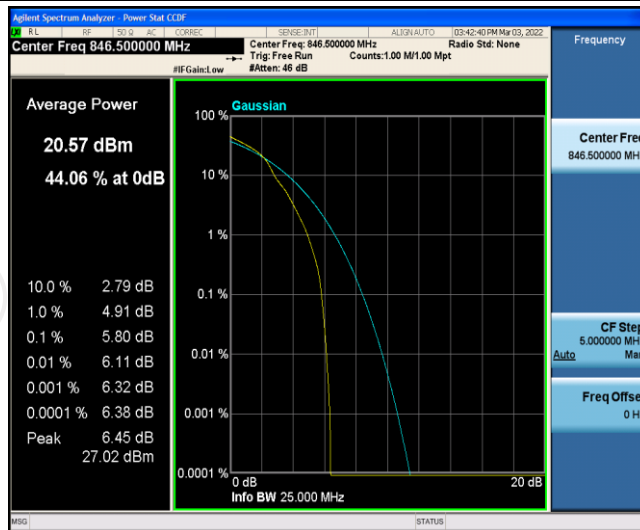

Band5-5MHz-16QAM-20625-1RB#0

Band5-5MHz-16QAM-20625-25RB#0