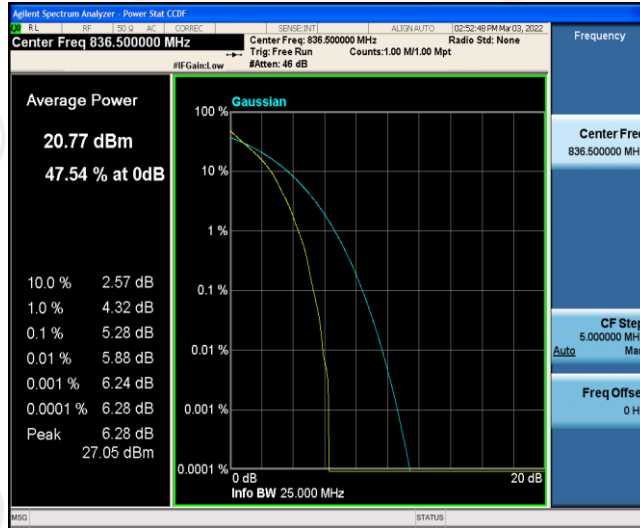

Band5-1.4MHz-QPSK-20525-6RB#0

Band5-1.4MHz-QPSK-20643-1RB#0