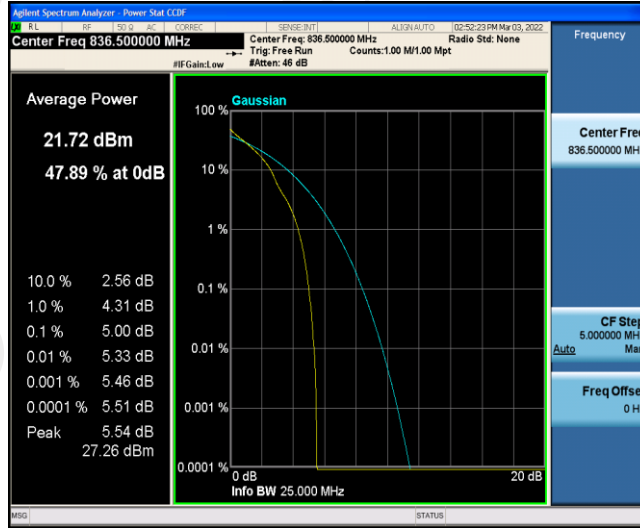

Band5-1.4MHz-QPSK-20525-6RB#0