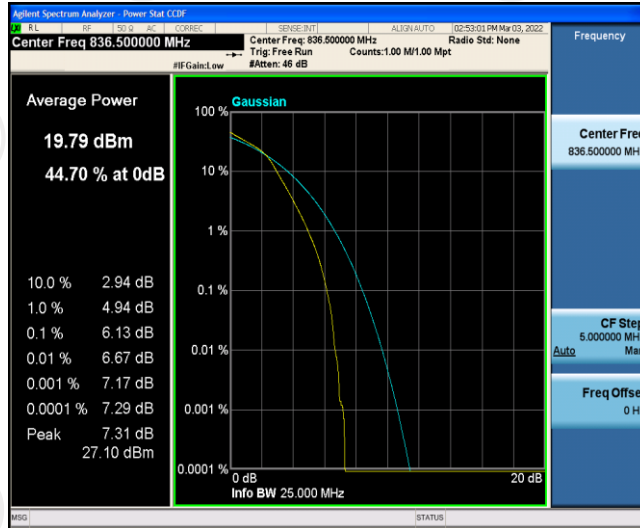

Test Graphs

Band5-1.4MHz-QPSK-20525-6RB#0

Band5-1.4MHz-QPSK-20643-1RB#0

Band5-1.4MHz-QPSK-20643-6RB#0

Band5-1.4MHz-16QAM-20407-1RB#0

Band5-1.4MHz-16QAM-20407-6RB#0

Band5-1.4MHz-16QAM-20525-1RB#0

Band5-1.4MHz-16QAM-20525-6RB#0