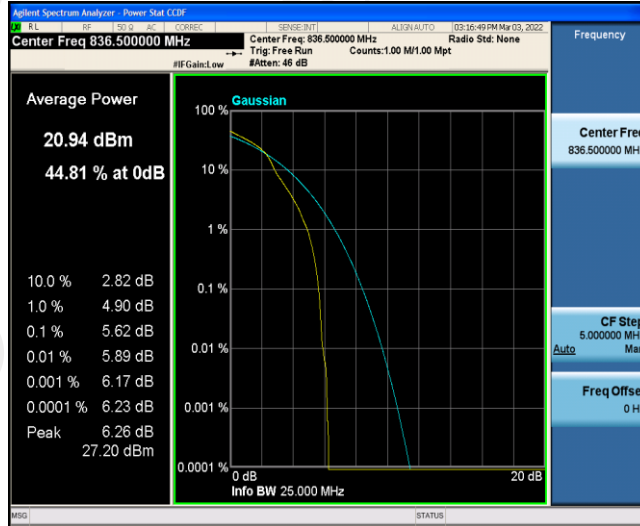

Band5-3MHz-16QAM-20525-1RB#0

Band5-3MHz-16QAM-20525-15RB#0