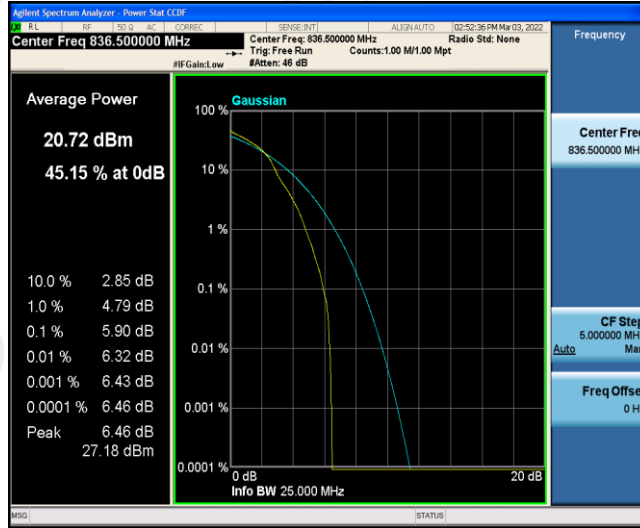

Test Graphs

Band5-1.4MHz-QPSK-20525-6RB#0

Band5-1.4MHz-QPSK-20643-1RB#0

Band5-1.4MHz-QPSK-20643-6RB#0

Band5-1.4MHz-16QAM-20407-1RB#0

Band5-1.4MHz-16QAM-20407-6RB#0

Band5-1.4MHz-16QAM-20525-1RB#0

Band5-1.4MHz-16QAM-20525-6RB#0