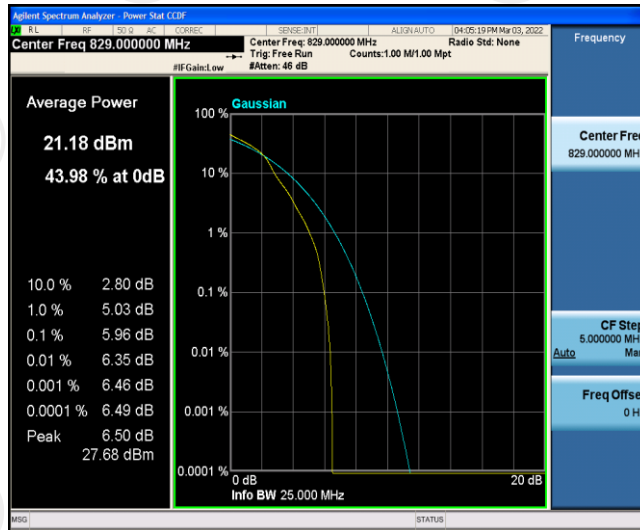

Band5-10MHz-16QAM-20450-1RB#0

Band5-10MHz-16QAM-20450-50RB#0