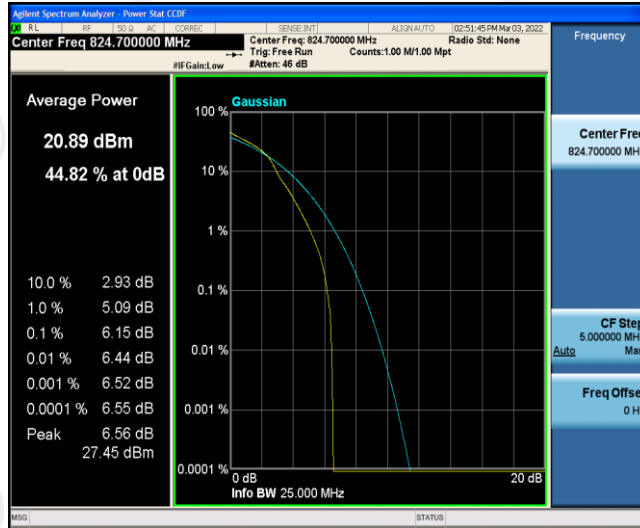

Test Graphs

Band5-1.4MHz-QPSK-20525-6RB#0

Band5-1.4MHz-QPSK-20643-1RB#0

Band5-1.4MHz-QPSK-20643-6RB#0

Band5-1.4MHz-16QAM-20407-1RB#0

Band5-1.4MHz-16QAM-20407-6RB#0

Band5-1.4MHz-16QAM-20525-1RB#0

Band5-1.4MHz-16QAM-20525-6RB#0