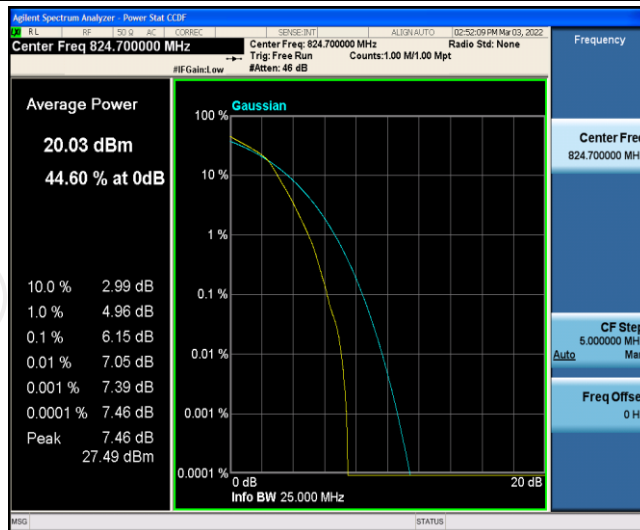

Test Graphs

Band5-1.4MHz-QPSK-20525-6RB#0

Band5-1.4MHz-QPSK-20643-1RB#0

Band5-1.4MHz-QPSK-20643-6RB#0

Band5-1.4MHz-16QAM-20407-1RB#0

Band5-1.4MHz-16QAM-20407-6RB#0

Band5-1.4MHz-16QAM-20525-1RB#0

Band5-1.4MHz-16QAM-20525-6RB#0