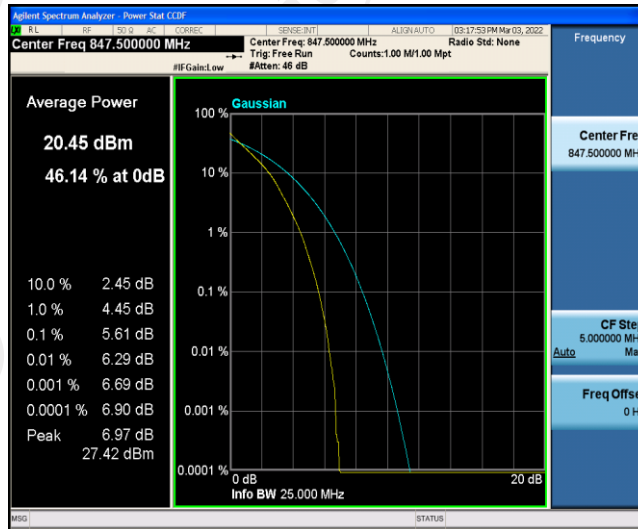

Band5-3MHz-QPSK-20635-15RB#0

Band5-3MHz-16QAM-20415-1RB#0