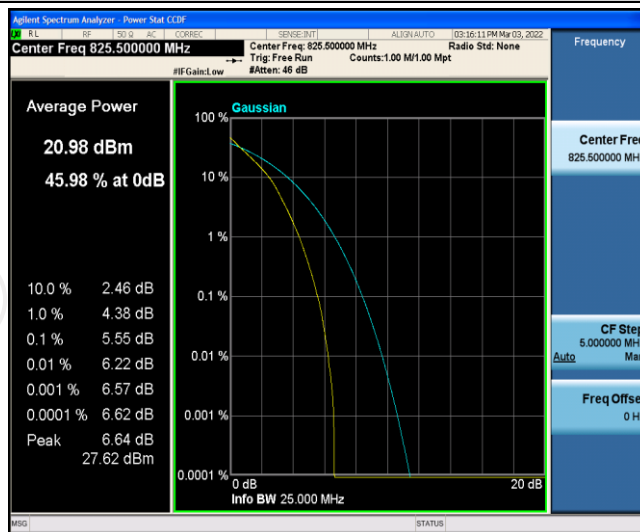

Band5-3MHz-QPSK-20415-15RB#0

Band5-3MHz-QPSK-20525-1RB#0