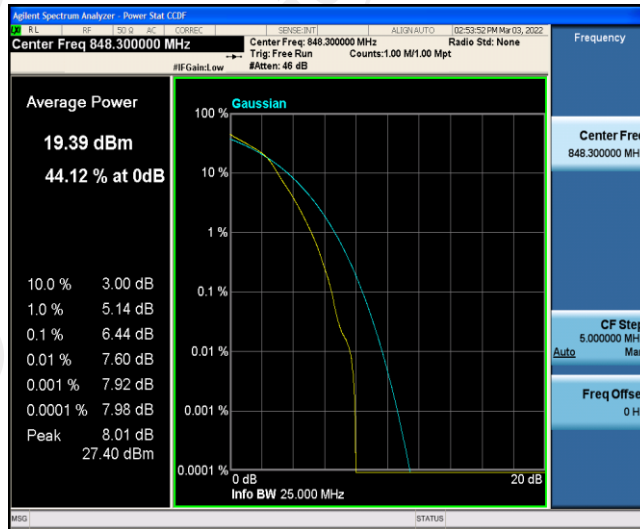

Band5-1.4MHz-16QAM-20643-6RB#0

Band5-3MHz-QPSK-20415-1RB#0