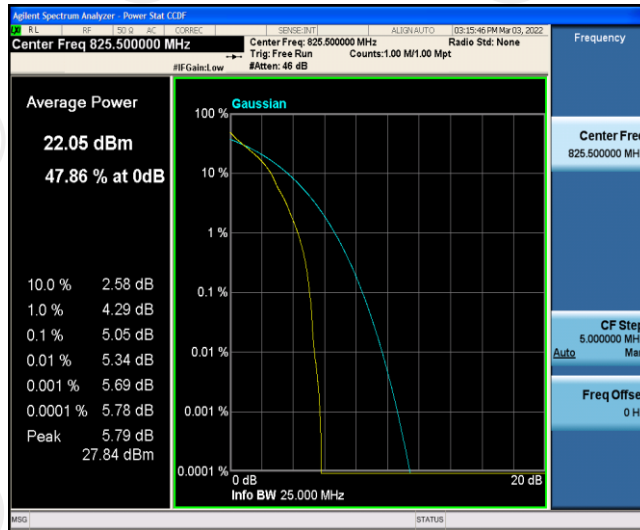

Band5-3MHz-QPSK-20415-1RB#0

Band5-3MHz-QPSK-20415-15RB#0