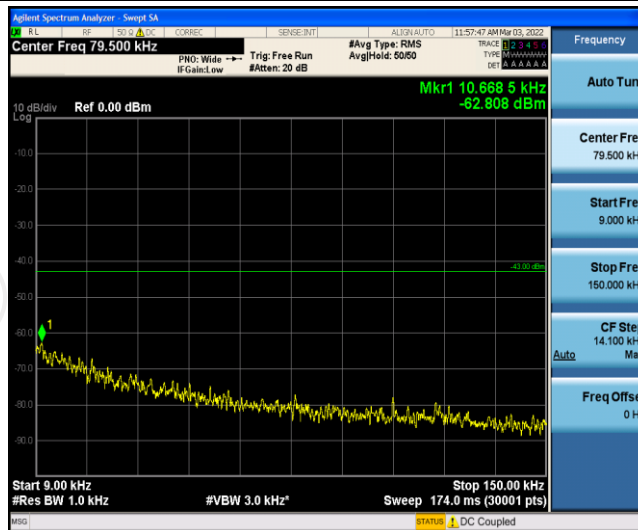

Band4-15MHz-QPSK-20175-1RB#0-Range1:0.009~0.15MHz

Band4-15MHz-QPSK-20175-1RB#0-Range2:0.15~30MHz