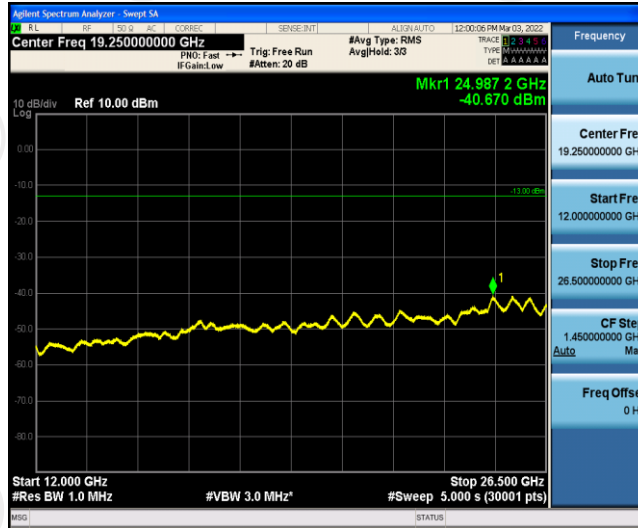

Band4-15MHz-QPSK-20175-1RB#0-Range6:12000~26500MHz

Band4-15MHz-QPSK-20325-1RB#0-Range1:0.009~0.15MHz