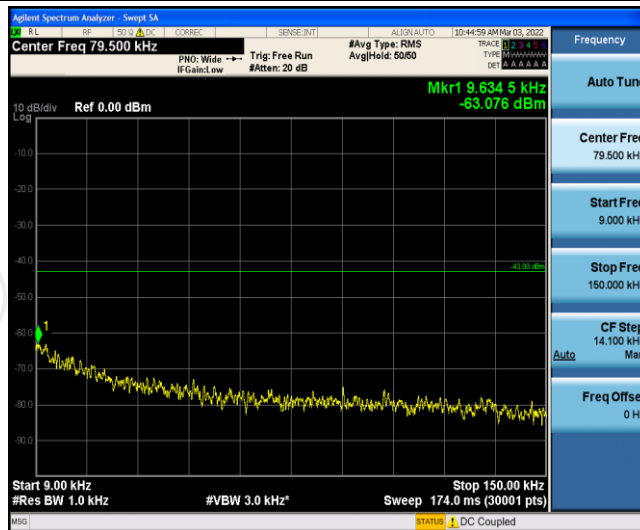

Band4-5MHz-16QAM-20175-1RB#0-Range1:0.009~0.15MHz

Band4-5MHz-16QAM-20175-1RB#0-Range2:0.15~30MHz