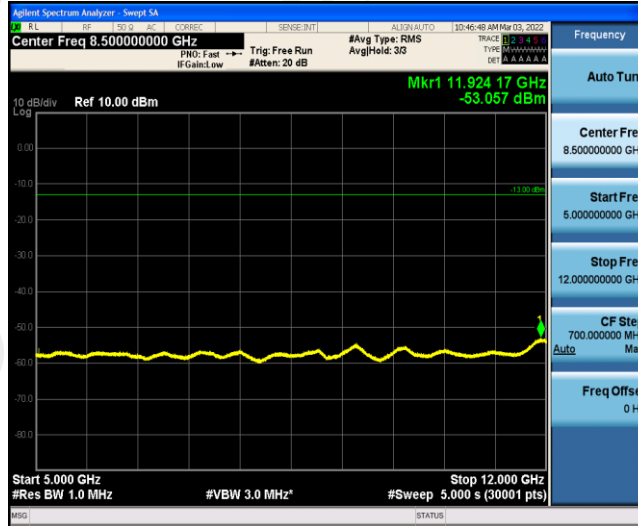

Band4-5MHz-16QAM-20175-1RB#0-Range5:5000~12000MHz

Band4-5MHz-16QAM-20175-1RB#0-Range6:12000~26500MHz