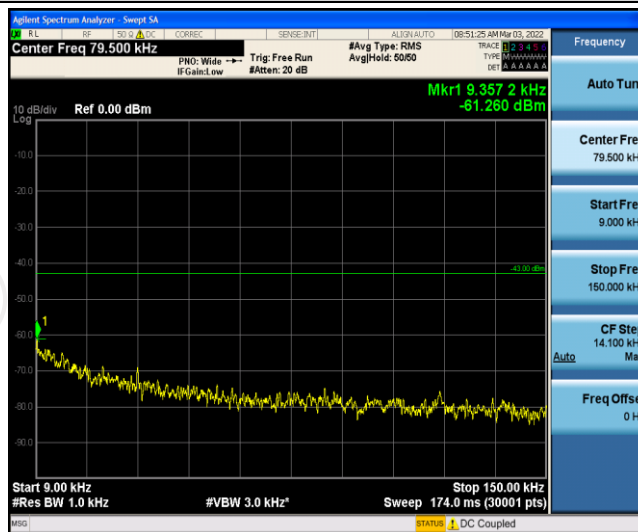

Band4-1.4MHz-16QAM-20393-1RB#0-Range1:0.009~0.15MHz

Band4-1.4MHz-16QAM-20393-1RB#0-Range2:0.15~30MHz