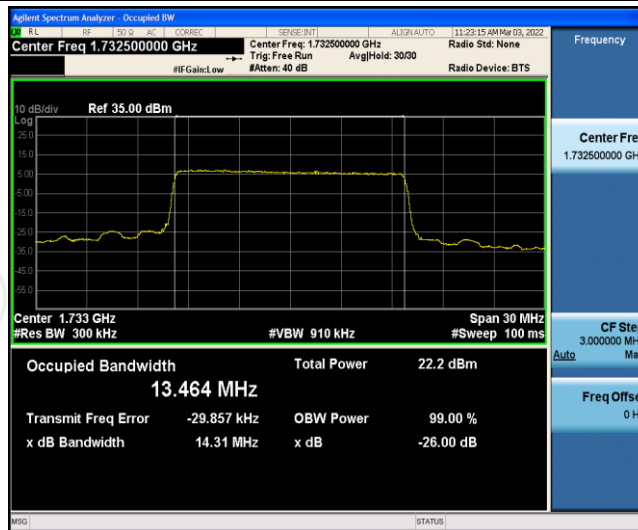

Band4-10MHz-16QAM-20000-50RB#0

Band4-10MHz-16QAM-20175-50RB#0

Band4-10MHz-16QAM-20350-50RB#0

Band4-15MHz-QPSK-20025-75RB#0

Band4-15MHz-QPSK-20175-75RB#0

Band4-15MHz-QPSK-20325-75RB#0

Band4-15MHz-16QAM-20025-75RB#0