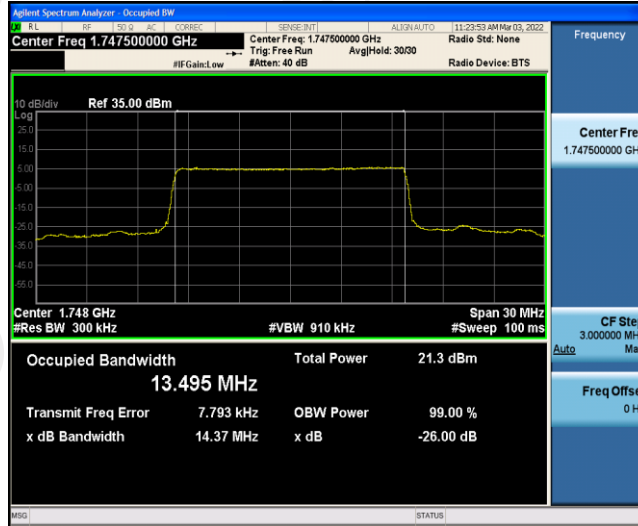

Band4-15MHz-16QAM-20325-75RB#0