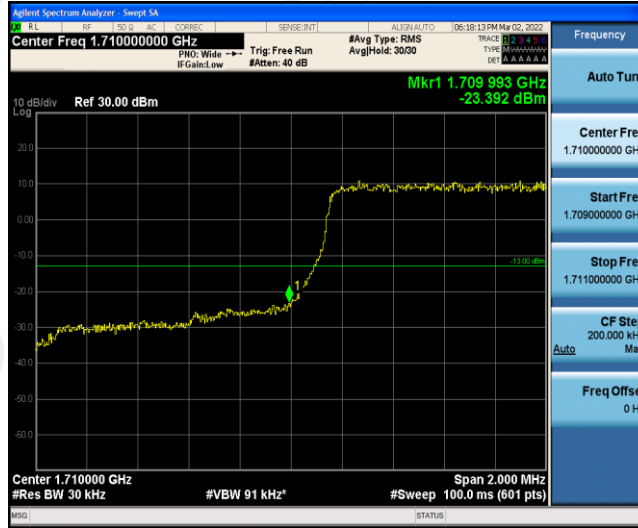

Band4-20MHz-16QAM-20300-100RB#0

Appendix D: Band Edge

Test Result

Band	Bandwidth	Modulation	Channel	RB Configuration	Result(dBm)	Verdict
Band4	1.4MHz	QPSK	19957	6RB#0	-23.39	PASS
Band4	1.4MHz	QPSK	20393	6RB#0	-22.14	PASS
Band4	1.4MHz	16QAM	19957	6RB#0	-22.56	PASS
Band4	1.4MHz	16QAM	20393	6RB#0	-22.76	PASS
Band4	3MHz	QPSK	19965	15RB#0	-23.12	PASS
Band4	3MHz	QPSK	20385	15RB#0	-23.92	PASS
Band4	3MHz	16QAM	19965	15RB#0	-24.40	PASS
Band4	3MHz	16QAM	20385	15RB#0	-24.56	PASS
Band4	5MHz	QPSK	19975	25RB#0	-18.42	PASS
Band4	5MHz	QPSK	20375	25RB#0	-18.28	PASS
Band4	5MHz	16QAM	19975	25RB#0	-19.06	PASS
Band4	5MHz	16QAM	20375	25RB#0	-20.17	PASS
Band4	10MHz	QPSK	20000	50RB#0	-22.68	PASS
Band4	10MHz	QPSK	20350	50RB#0	-22.32	PASS
Band4	10MHz	16QAM	20000	50RB#0	-23.96	PASS
Band4	10MHz	16QAM	20350	50RB#0	-23.26	PASS
Band4	15MHz	QPSK	20025	75RB#0	-24.32	PASS
Band4	15MHz	QPSK	20325	75RB#0	-23.18	PASS
Band4	15MHz	16QAM	20025	75RB#0	-25.04	PASS
Band4	15MHz	16QAM	20325	75RB#0	-24.05	PASS
Band4	20MHz	QPSK	20050	100RB#0	-25.35	PASS
Band4	20MHz	QPSK	20300	100RB#0	-24.62	PASS
Band4	20MHz	16QAM	20050	100RB#0	-26.36	PASS
Band4	20MHz	16QAM	20300	100RB#0	-25.12	PASS

Test Graphs

Band4-1.4MHz-QPSK-19957-6RB#0

Band4-1.4MHz-QPSK-20393-6RB#0

Band4-1.4MHz-16QAM-19957-6RB#0

Band4-1.4MHz-16QAM-20393-6RB#0

Band4-3MHz-QPSK-19965-15RB#0

Band4-3MHz-QPSK-20385-15RB#0

Band4-3MHz-16QAM-19965-15RB#0