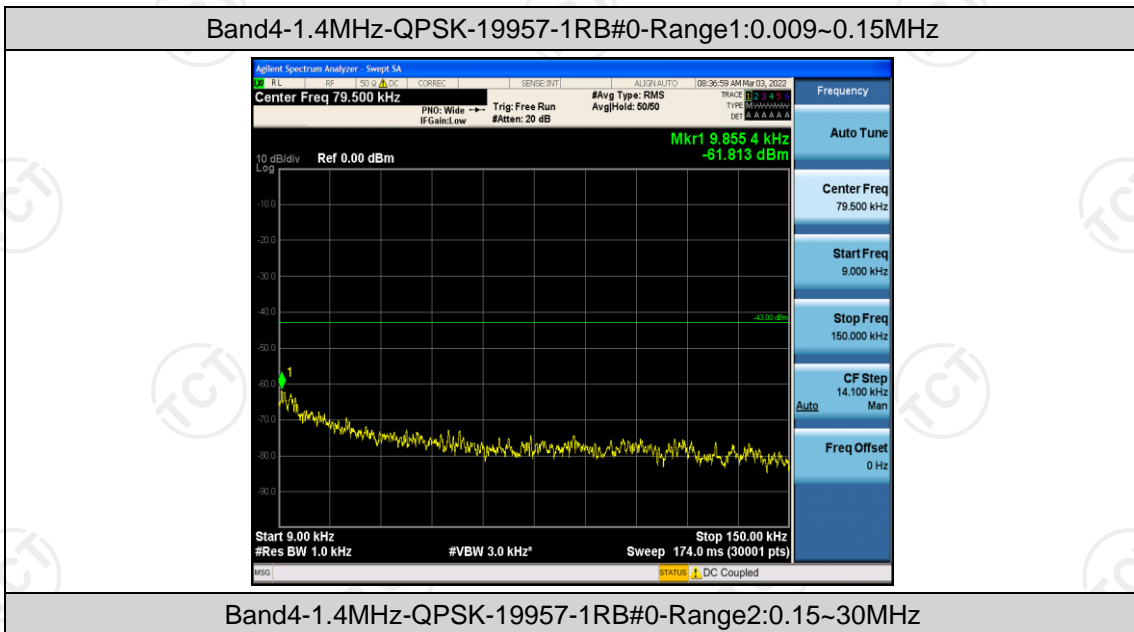

Band4	20MHz	16QAM	20050	1RB#0	Range5:5000~12000MHz	-52.74	PASS
Band4	20MHz	16QAM	20050	1RB#0	Range6:12000~26500MHz	-40.71	PASS
Band4	20MHz	16QAM	20175	1RB#0	Range1:0.009~0.15MHz	-62.36	PASS
Band4	20MHz	16QAM	20175	1RB#0	Range2:0.15~30MHz	-54.42	PASS
Band4	20MHz	16QAM	20175	1RB#0	Range3:30~1000MHz	-30.88	PASS
Band4	20MHz	16QAM	20175	1RB#0	Range4:1000~5000MHz	-32.57	PASS
Band4	20MHz	16QAM	20175	1RB#0	Range5:5000~12000MHz	-52.9	PASS
Band4	20MHz	16QAM	20175	1RB#0	Range6:12000~26500MHz	-40.61	PASS
Band4	20MHz	16QAM	20300	1RB#0	Range1:0.009~0.15MHz	-61.83	PASS
Band4	20MHz	16QAM	20300	1RB#0	Range2:0.15~30MHz	-53.71	PASS
Band4	20MHz	16QAM	20300	1RB#0	Range3:30~1000MHz	-31.36	PASS
Band4	20MHz	16QAM	20300	1RB#0	Range4:1000~5000MHz	-21.13	PASS
Band4	20MHz	16QAM	20300	1RB#0	Range5:5000~12000MHz	-52.68	PASS
Band4	20MHz	16QAM	20300	1RB#0	Range6:12000~26500MHz	-41.01	PASS

Test Graphs