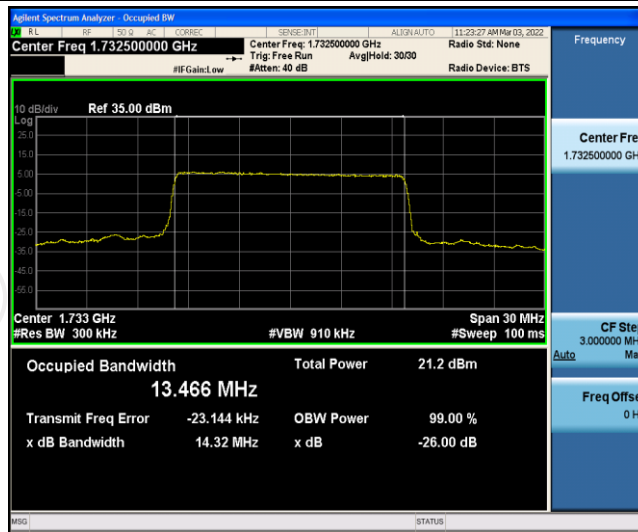

Band4-15MHz-16QAM-20175-75RB#0