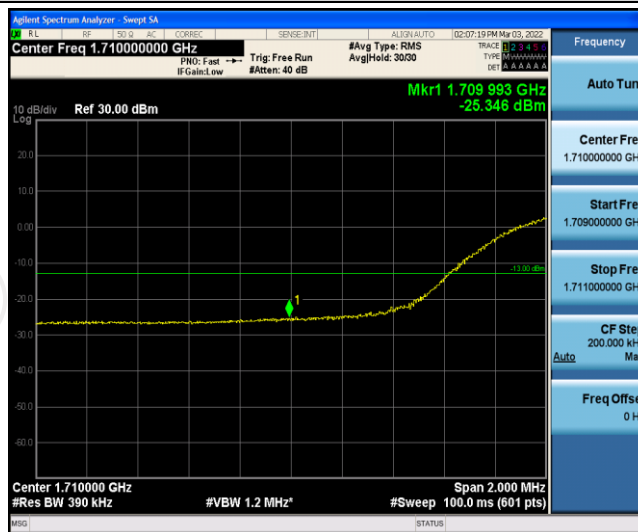

Band4-10MHz-16QAM-20000-50RB#0

Band4-10MHz-16QAM-20350-50RB#0

Band4-15MHz-QPSK-20025-75RB#0

Band4-15MHz-QPSK-20325-75RB#0

Band4-15MHz-16QAM-20025-75RB#0

Band4-15MHz-16QAM-20325-75RB#0

Band4-20MHz-QPSK-20050-100RB#0