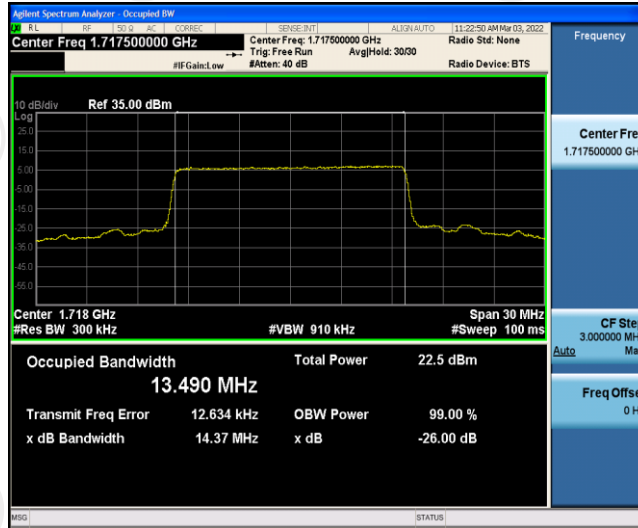

Band4-10MHz-16QAM-20000-50RB#0

Band4-10MHz-16QAM-20175-50RB#0

Band4-10MHz-16QAM-20350-50RB#0

Band4-15MHz-QPSK-20025-75RB#0

Band4-15MHz-QPSK-20175-75RB#0

Band4-15MHz-QPSK-20325-75RB#0

Band4-15MHz-16QAM-20025-75RB#0