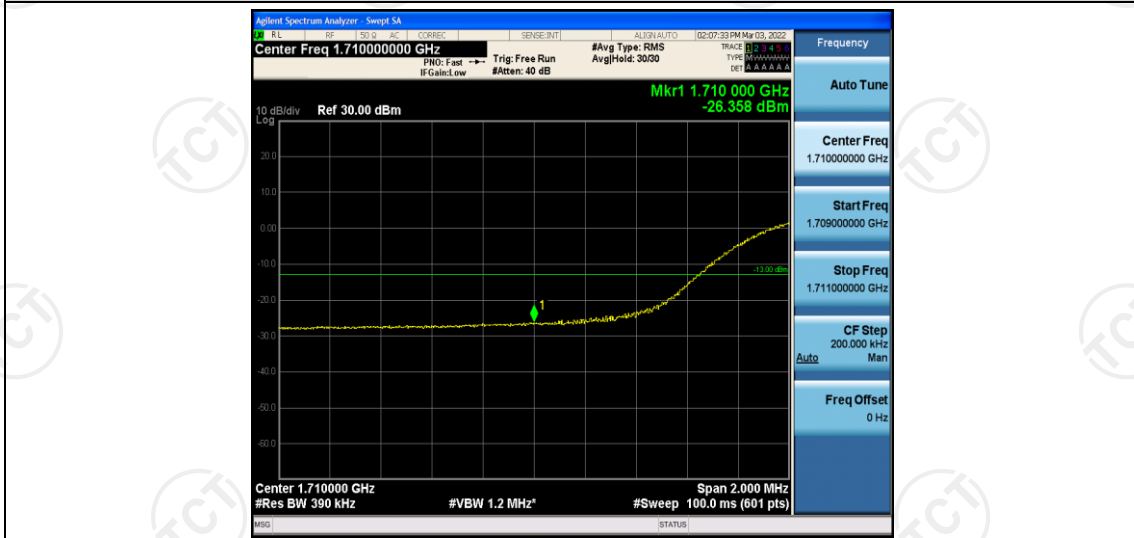

Band4-20MHz-16QAM-20050-100RB#0