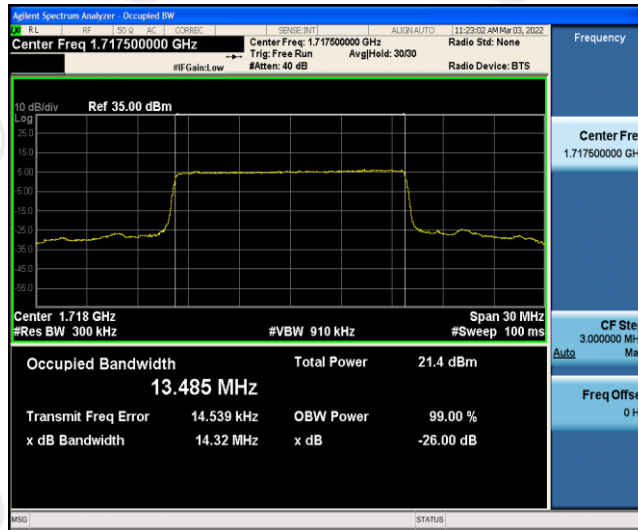

Band4-10MHz-16QAM-20000-50RB#0

Band4-10MHz-16QAM-20175-50RB#0

Band4-10MHz-16QAM-20350-50RB#0

Band4-15MHz-QPSK-20025-75RB#0

Band4-15MHz-QPSK-20175-75RB#0

Band4-15MHz-QPSK-20325-75RB#0

Band4-15MHz-16QAM-20025-75RB#0