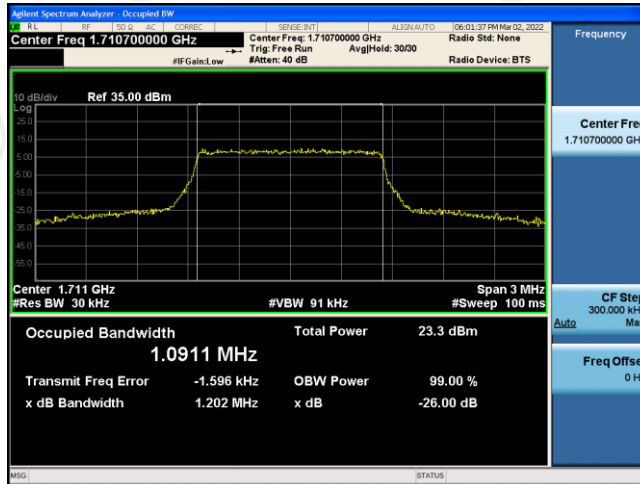

Band4-1.4MHz-16QAM-19957-6RB#0