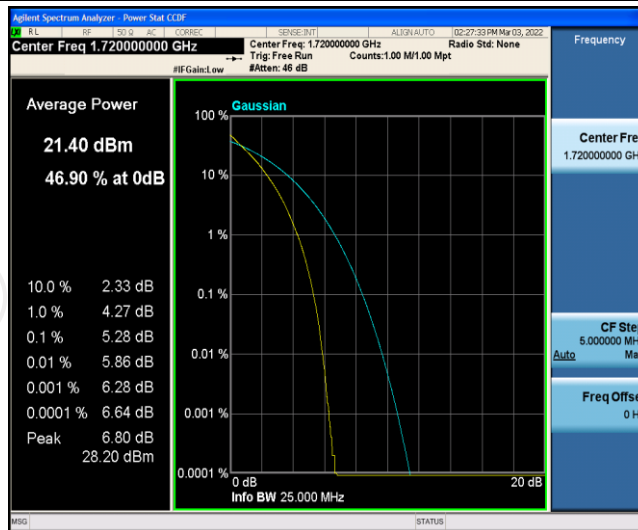

Band4-15MHz-16QAM-20175-1RB#0

Band4-15MHz-16QAM-20175-75RB#0

Band4-15MHz-16QAM-20325-1RB#0

Band4-15MHz-16QAM-20325-75RB#0

Band4-20MHz-QPSK-20050-1RB#0

Band4-20MHz-QPSK-20050-100RB#0

Band4-20MHz-QPSK-20175-1RB#0