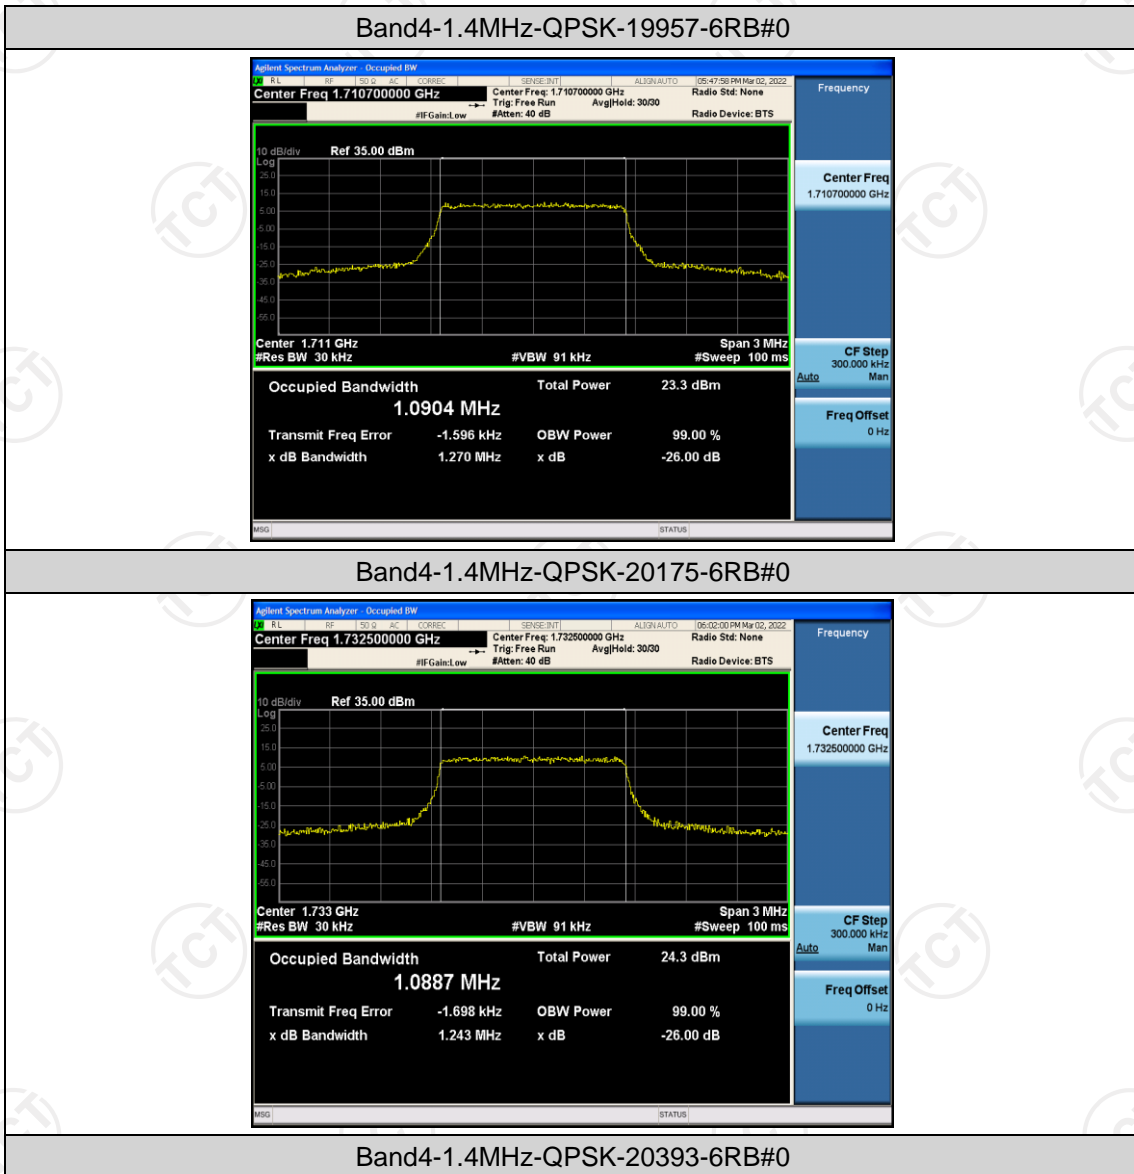

Band4-20MHz-16QAM-20300-1RB#0

Band4-20MHz-16QAM-20300-100RB#0

Appendix C: 26dB Bandwidth and Occupied Bandwidth

Test Result

Band	Bandwidth	Modulation	Channel	RB Configuration	Occupied Bandwidth (MHz)	26dB Bandwidth (MHz)	Verdict
Band4	1.4MHz	QPSK	19957	6RB#0	1.0904	1.270	PASS
Band4	1.4MHz	QPSK	20175	6RB#0	1.0887	1.243	PASS
Band4	1.4MHz	QPSK	20393	6RB#0	1.0886	1.255	PASS
Band4	1.4MHz	16QAM	19957	6RB#0	1.0911	1.202	PASS
Band4	1.4MHz	16QAM	20175	6RB#0	1.0907	1.272	PASS
Band4	1.4MHz	16QAM	20393	6RB#0	1.0922	1.273	PASS
Band4	3MHz	QPSK	19965	15RB#0	2.6947	2.861	PASS
Band4	3MHz	QPSK	20175	15RB#0	2.6870	2.849	PASS
Band4	3MHz	QPSK	20385	15RB#0	2.6880	2.846	PASS
Band4	3MHz	16QAM	19965	15RB#0	2.6871	2.853	PASS
Band4	3MHz	16QAM	20175	15RB#0	2.6849	2.850	PASS
Band4	3MHz	16QAM	20385	15RB#0	2.6815	2.855	PASS
Band4	5MHz	QPSK	19975	25RB#0	4.5066	4.970	PASS
Band4	5MHz	QPSK	20175	25RB#0	4.5007	4.959	PASS
Band4	5MHz	QPSK	20375	25RB#0	4.4969	4.948	PASS
Band4	5MHz	16QAM	19975	25RB#0	4.5027	4.951	PASS
Band4	5MHz	16QAM	20175	25RB#0	4.5025	5.013	PASS
Band4	5MHz	16QAM	20375	25RB#0	4.5033	4.968	PASS
Band4	10MHz	QPSK	20000	50RB#0	8.9955	9.631	PASS
Band4	10MHz	QPSK	20175	50RB#0	8.9815	9.578	PASS
Band4	10MHz	QPSK	20350	50RB#0	9.0025	9.622	PASS
Band4	10MHz	16QAM	20000	50RB#0	8.9868	9.597	PASS
Band4	10MHz	16QAM	20175	50RB#0	8.9864	9.602	PASS
Band4	10MHz	16QAM	20350	50RB#0	8.9866	9.572	PASS
Band4	15MHz	QPSK	20025	75RB#0	13.490	14.37	PASS
Band4	15MHz	QPSK	20175	75RB#0	13.464	14.31	PASS
Band4	15MHz	QPSK	20325	75RB#0	13.509	14.39	PASS
Band4	15MHz	16QAM	20025	75RB#0	13.485	14.32	PASS
Band4	15MHz	16QAM	20175	75RB#0	13.466	14.32	PASS
Band4	15MHz	16QAM	20325	75RB#0	13.495	14.37	PASS
Band4	20MHz	QPSK	20050	100RB#0	17.944	18.97	PASS
Band4	20MHz	QPSK	20175	100RB#0	17.921	18.97	PASS

Band4	20MHz	QPSK	20300	100RB#0	17.995	19.03	PASS
Band4	20MHz	16QAM	20050	100RB#0	17.938	19.03	PASS
Band4	20MHz	16QAM	20175	100RB#0	17.934	18.99	PASS
Band4	20MHz	16QAM	20300	100RB#0	18.001	19.06	PASS

Test Graphs