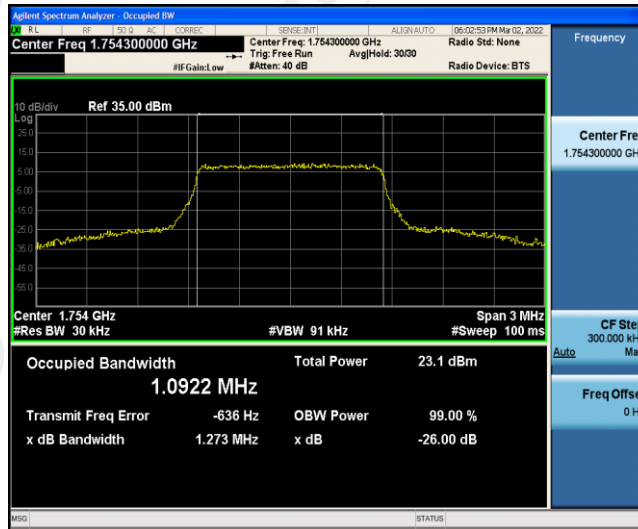

Band4-1.4MHz-16QAM-20393-6RB#0