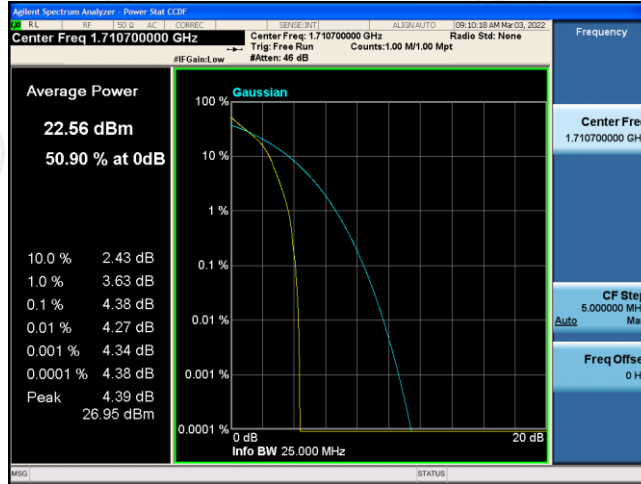

Test Graphs

Band4-1.4MHz-QPSK-19957-1RB#0