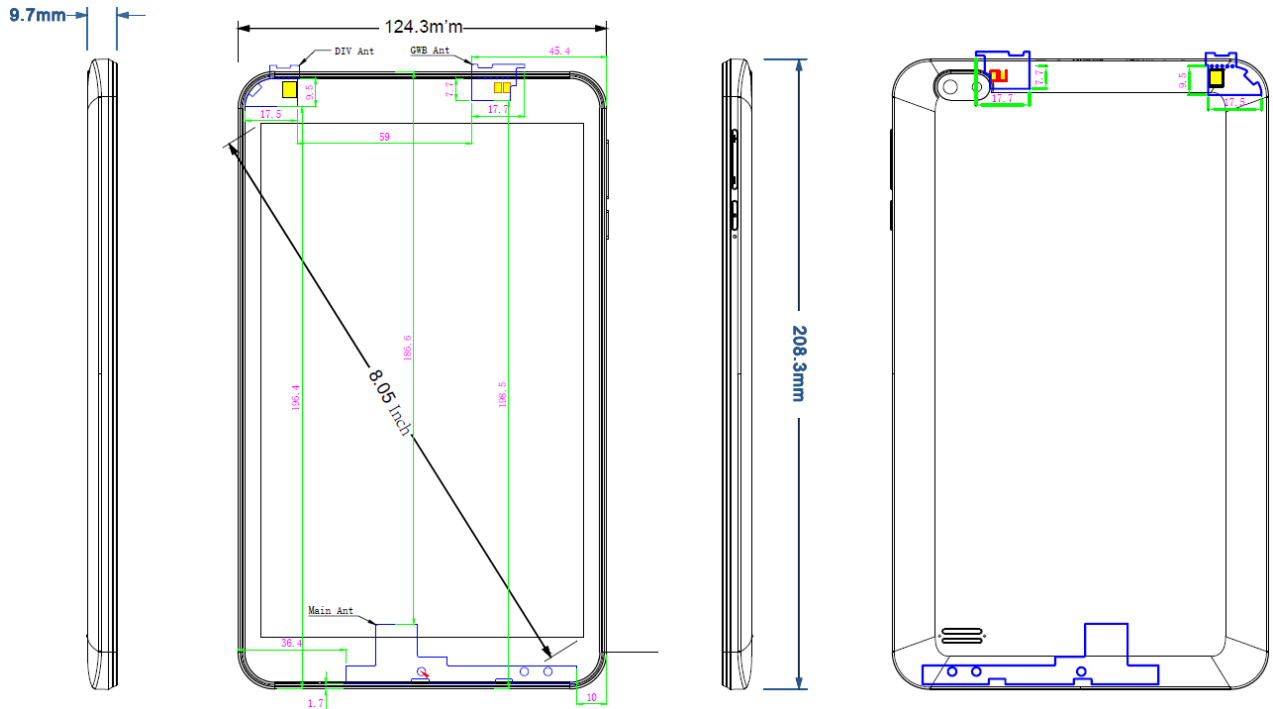

Annex B Test Setup Photos

Antenna Location

Main ANT(Tx&Rx): GSM 850/1900, WCDMA Band II/IV/V, LTE Band 2/4/5/12/66/71

DIV ANT(Rx): GSM 850/1900, WCDMA Band II/IV/V, LTE Band 2/4/5/12/66/71

GWB ANT(Tx&Rx): WIFI/BT/GNSS

Head

Right Cheek

Right Tilt

Left Cheek

Left Tilt

Body

Bottom Face for WWAN
(Test distance: 0mm)

Edge 2 for WWAN
(Test distance: 0mm)

Edge 3 for WWAN
(Test distance: 0mm)

Edge 4 for WWAN
(Test distance: 0mm)

Bottom Face for WLAN
(Test distance: 0mm)

Edge 1 for WLAN
(Test distance: 0mm)

Edge 2 for WLAN
(Test distance: 0mm)

Edge 4 for WLAN
(Test distance: 0mm)