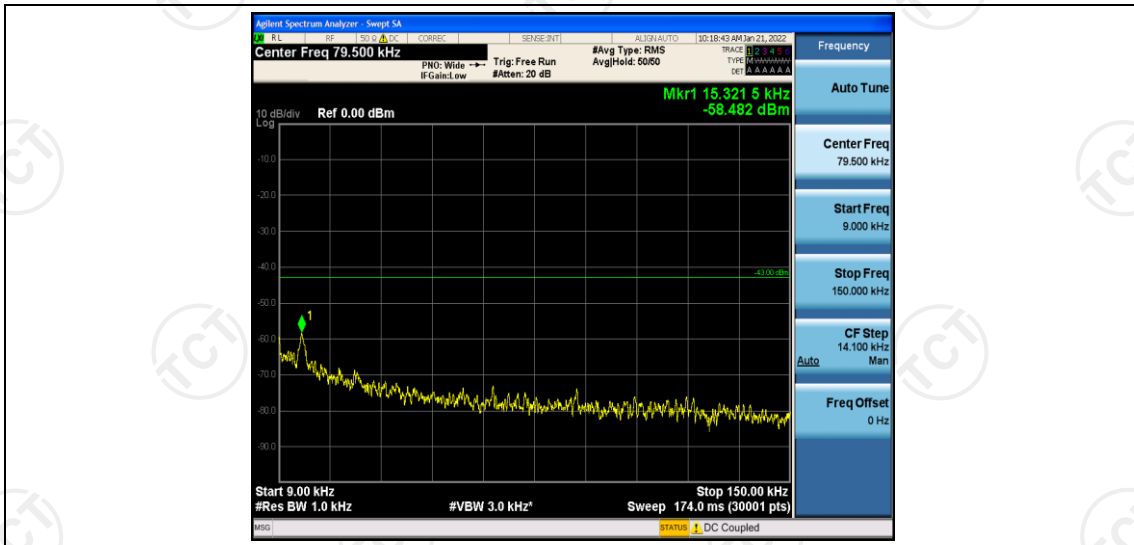

Band71-20MHz-16QAM-133322-1RB#0-Range1:0.009~0.15MHz