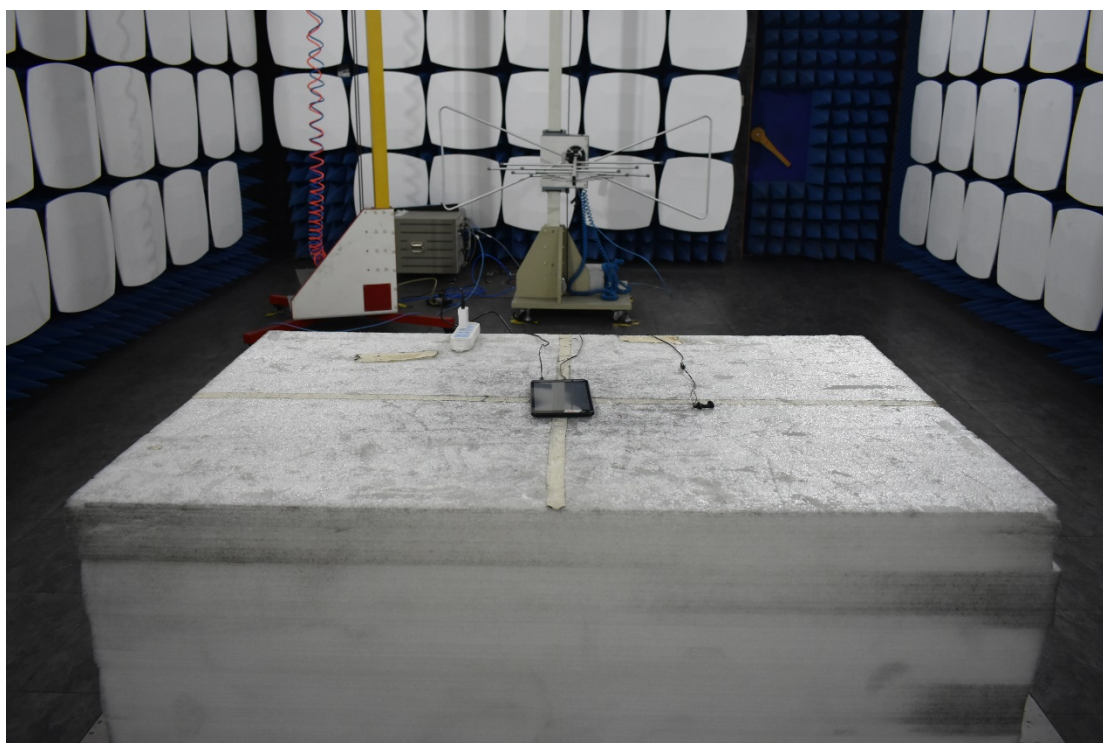

FCC ID:2AQRM2021008

Test Setup Photos

1. RF measurement setup

(GSM&WCDMA<E)

2. Radiated Spurious Emission(30MHz-1GHz)

3. Radiated Spurious Emission(above 1GHz)