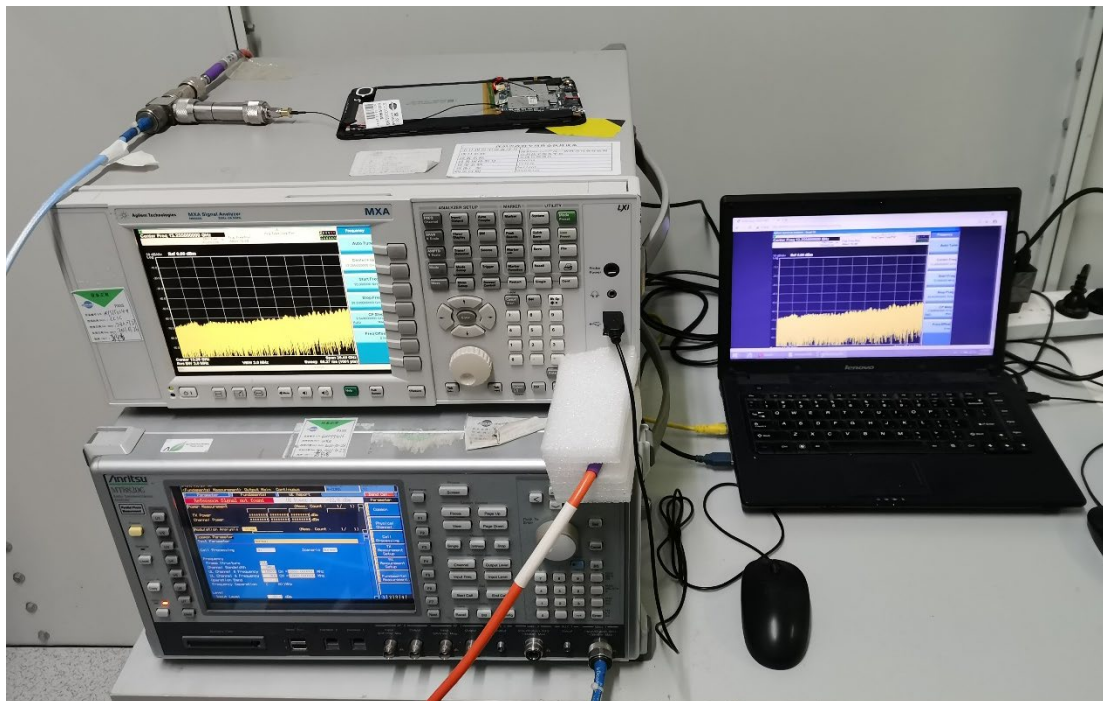

FCC ID:2AQRM2021008

Test Setup Photos

1. RF measurement setup

(GSM&WCDMA<E)

2. Radiated Spurious Emission(30MHz-1GHz)

3. Radiated Spurious Emission(above 1GHz)