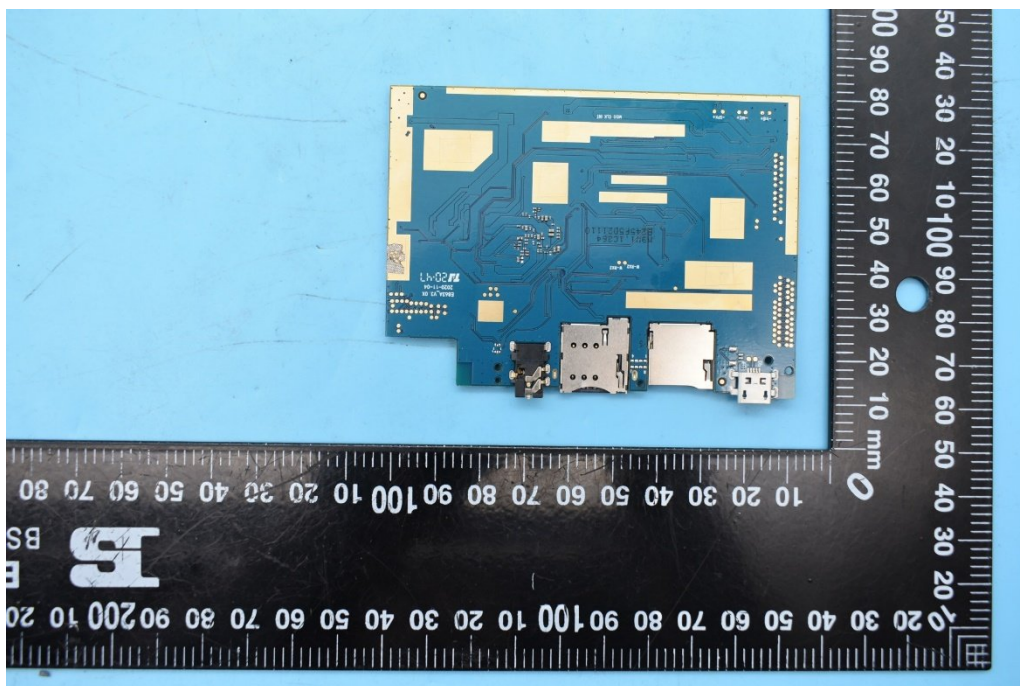

FCC ID:2AQRM2021008

Internal Photos

1. EUT uncover view

2. Antenna view