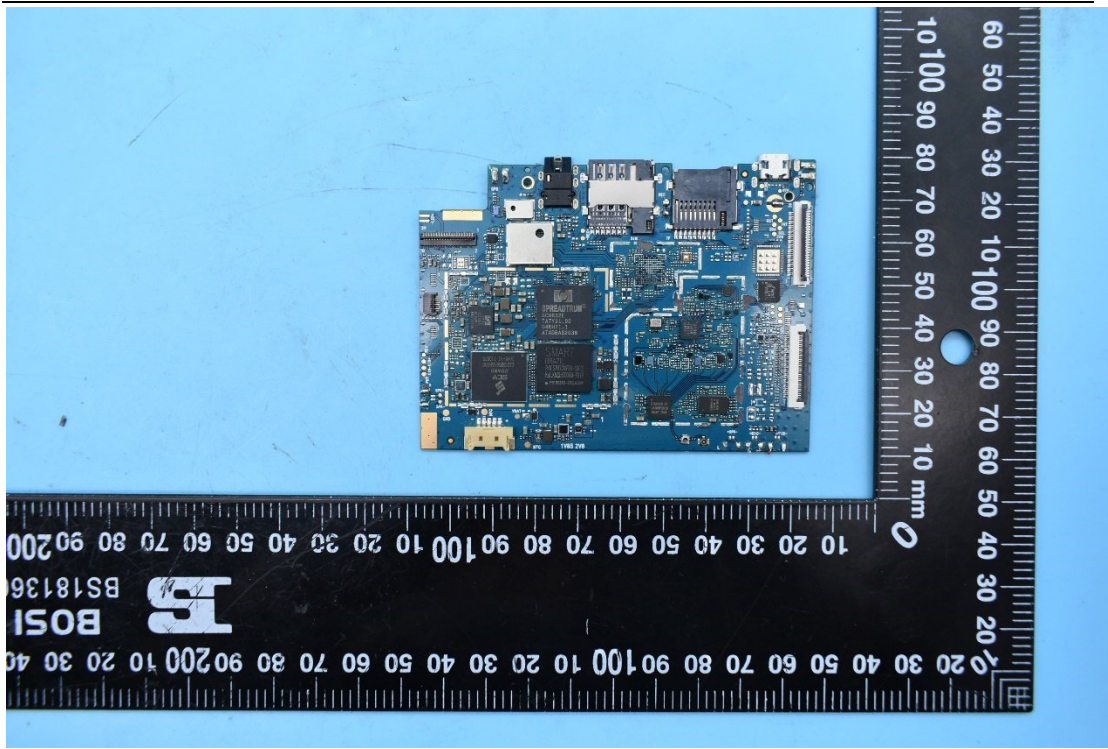

FCC ID:2AQRM2021008

Internal Photos

1. EUT uncover view

2. Antenna view