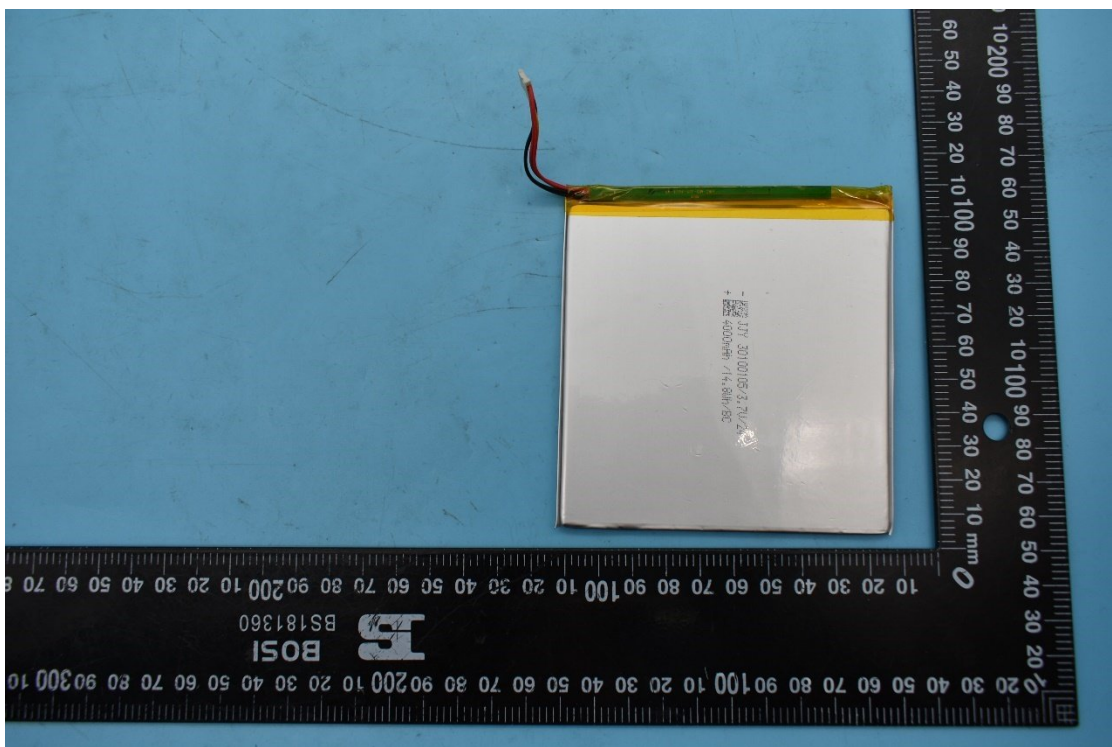

FCC ID:2AQRM2021008

Internal Photos

1. EUT uncover view

2. Antenna view