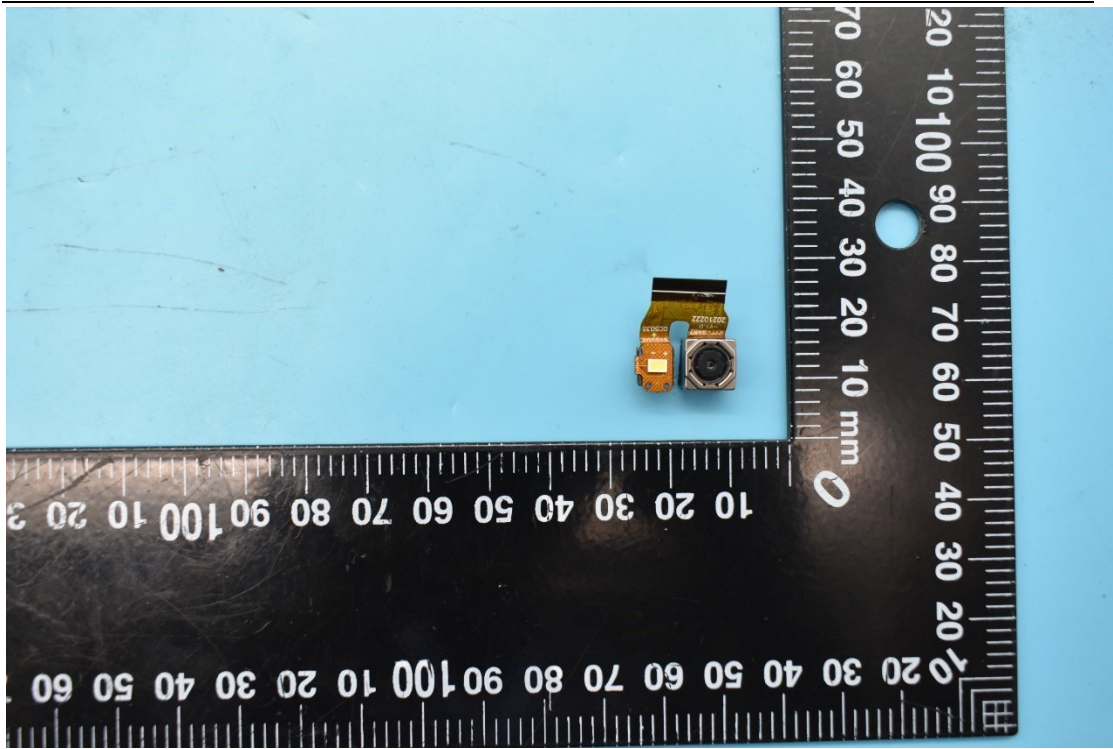

FCC ID:2AQRM2021008

Internal Photos

1. EUT uncover view

2. Antenna view