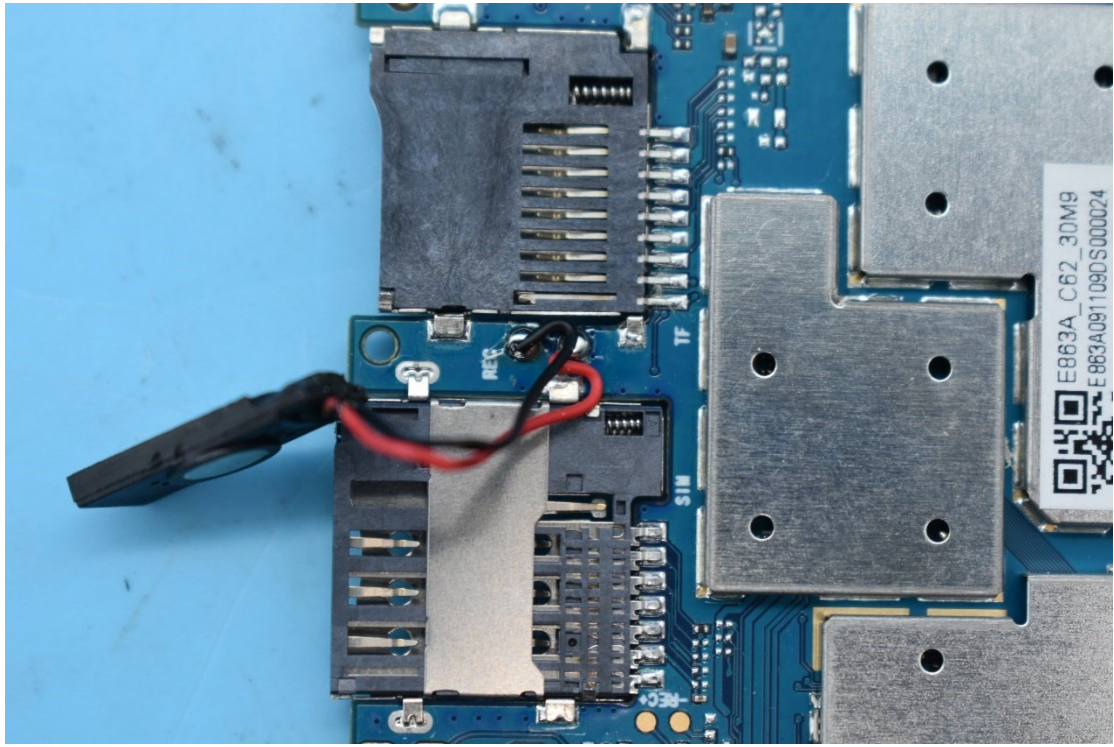

FCC ID:2AQRM2021008

Internal Photos

1. EUT uncover view

2. Antenna view