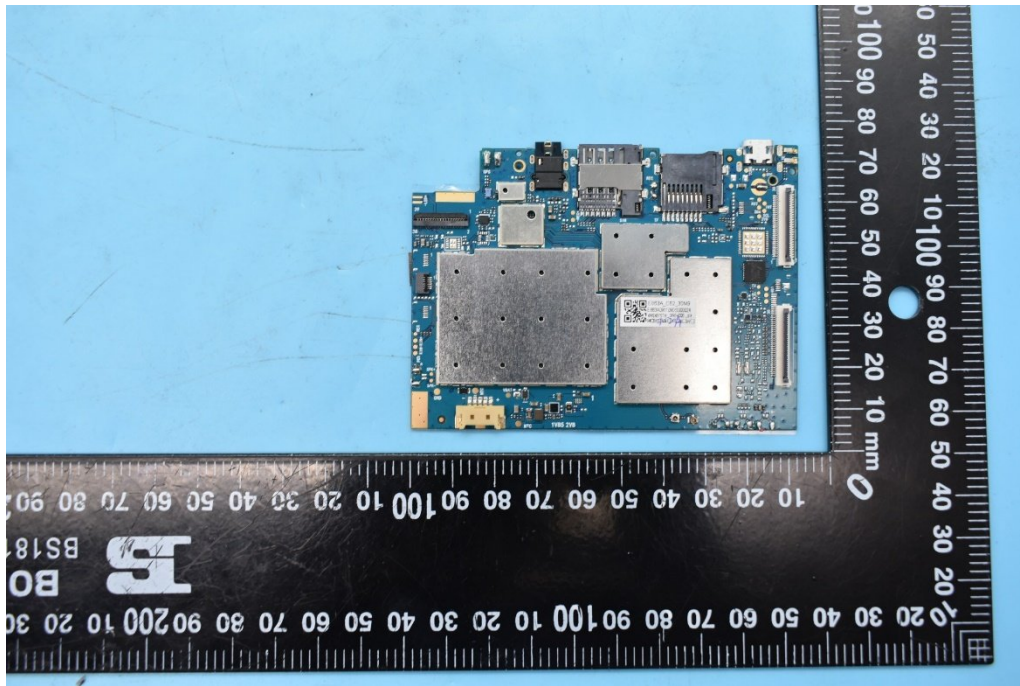

FCC ID:2AQRM2021008

Internal Photos

1. EUT uncover view

2. Antenna view