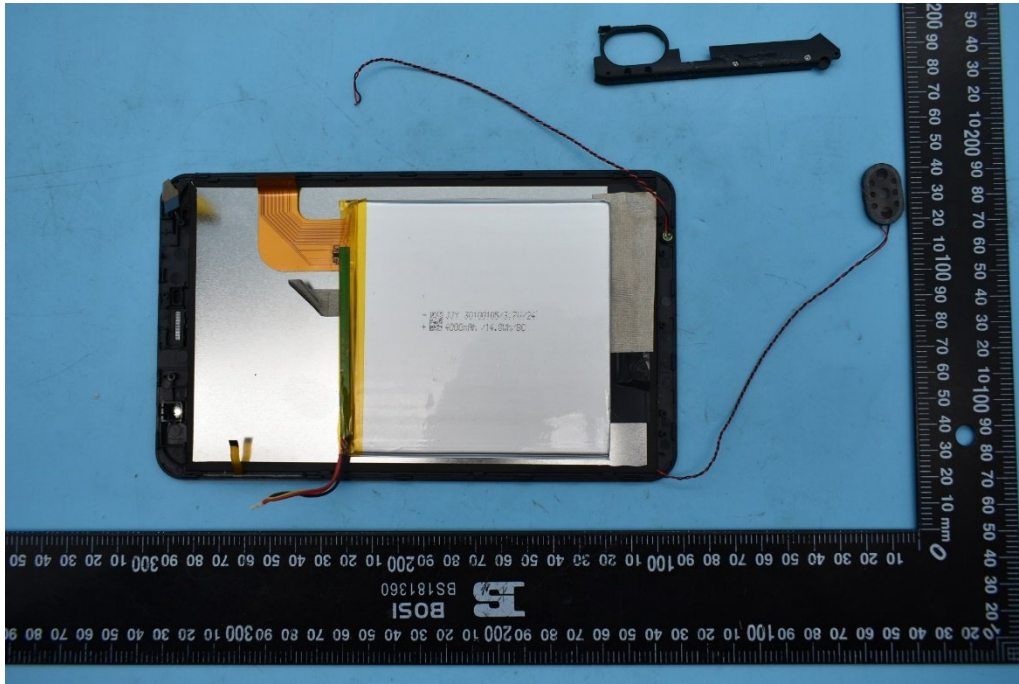

FCC ID:2AQRM2021008

Internal Photos

1. EUT uncover view

2. Antenna view