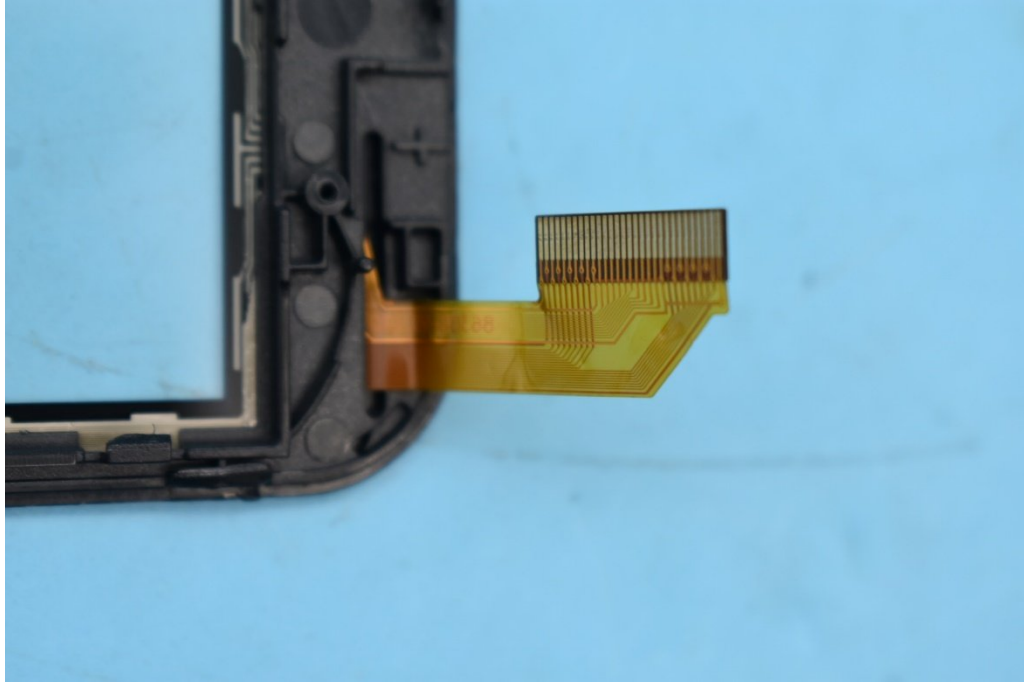

FCC ID:2AQRM2021008

Internal Photos

1. EUT uncover view

2. Antenna view