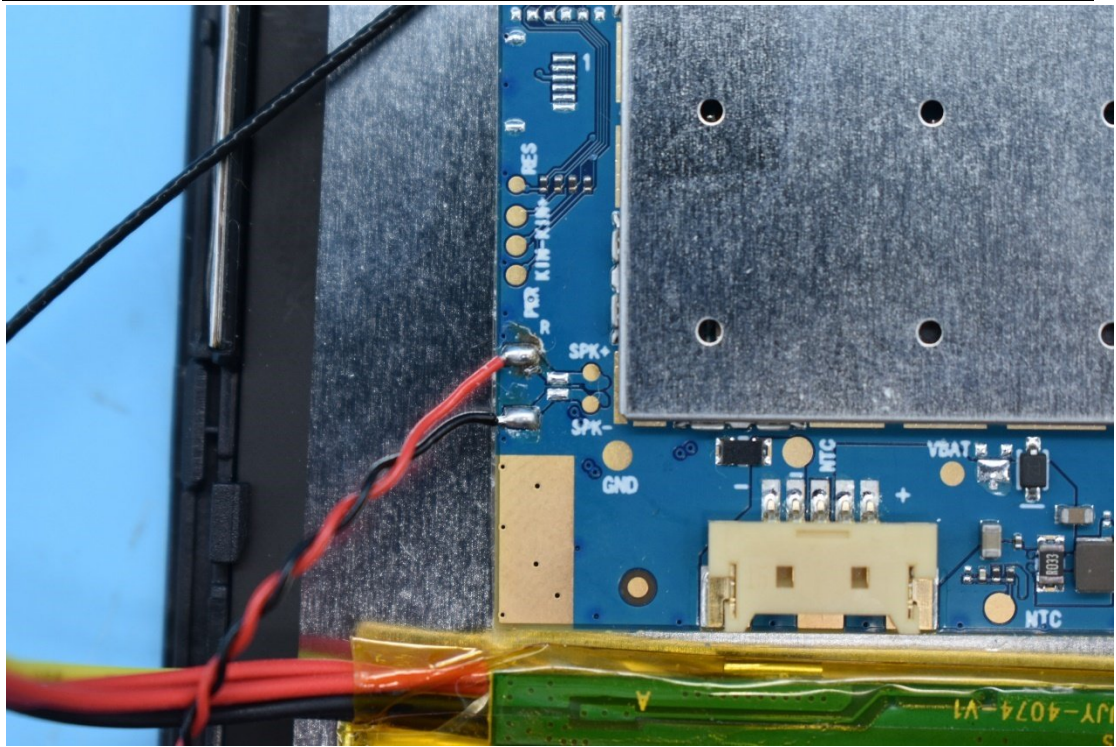

FCC ID:2AQRM2021008

Internal Photos

1. EUT uncover view

2. Antenna view