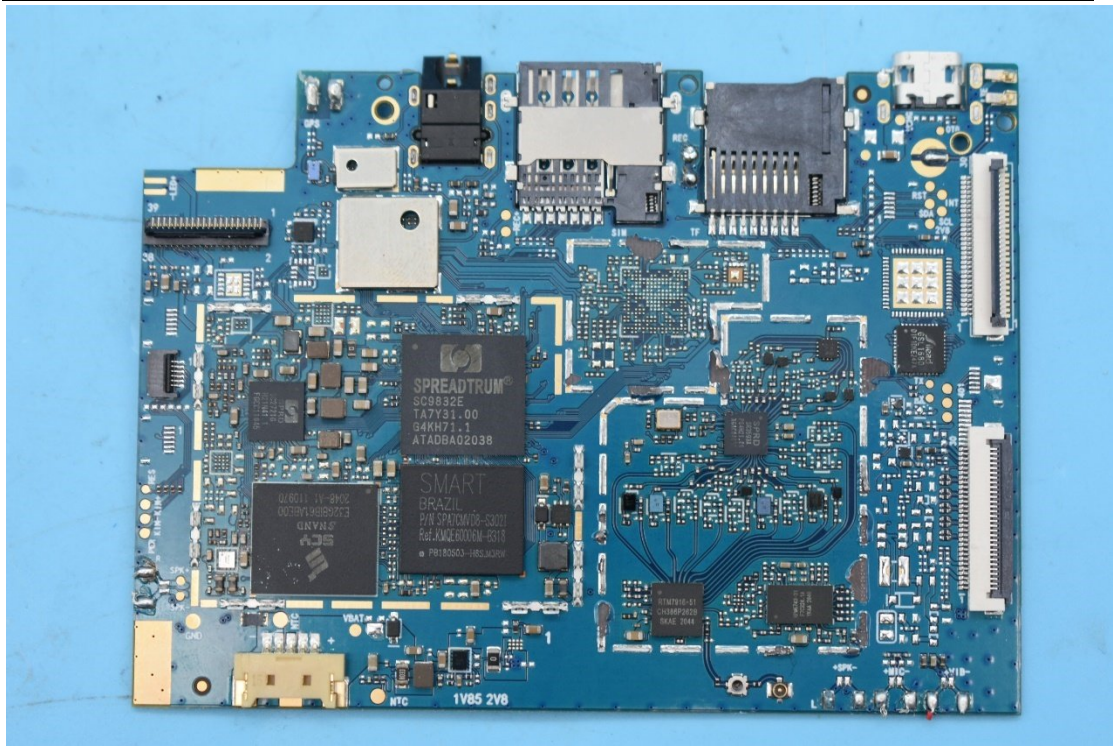

FCC ID:2AQRM2021008

Internal Photos

1. EUT uncover view

2. Antenna view