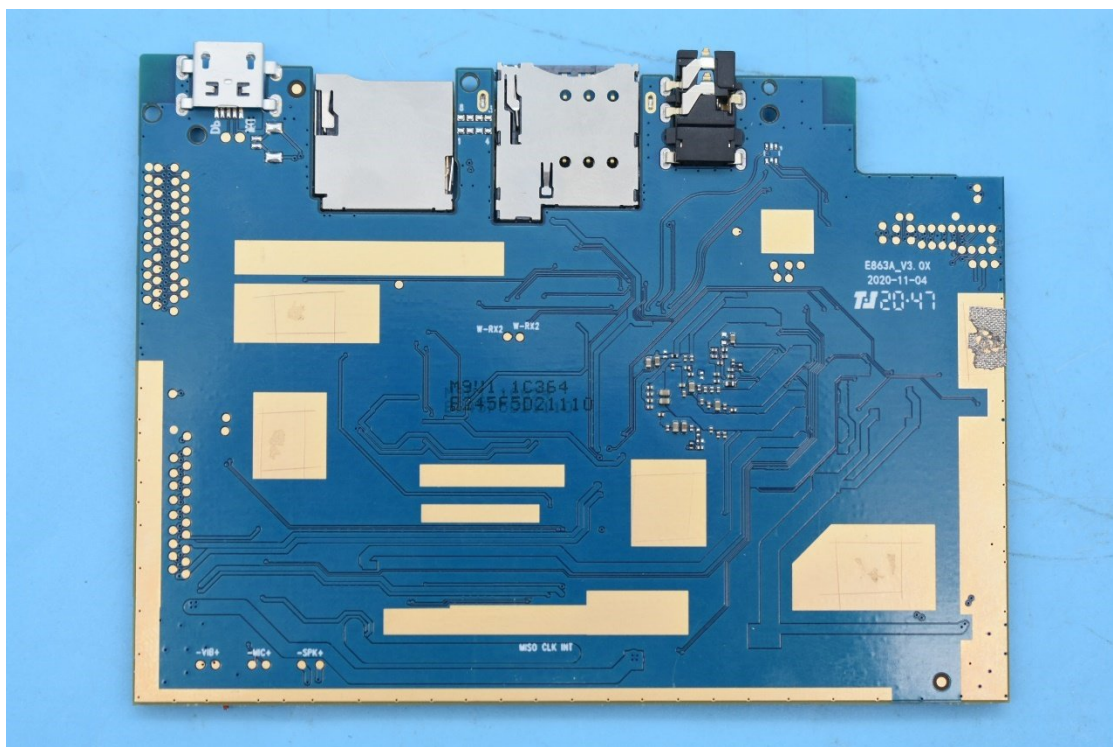

FCC ID:2AQRM2021008

Internal Photos

1. EUT uncover view

2. Antenna view