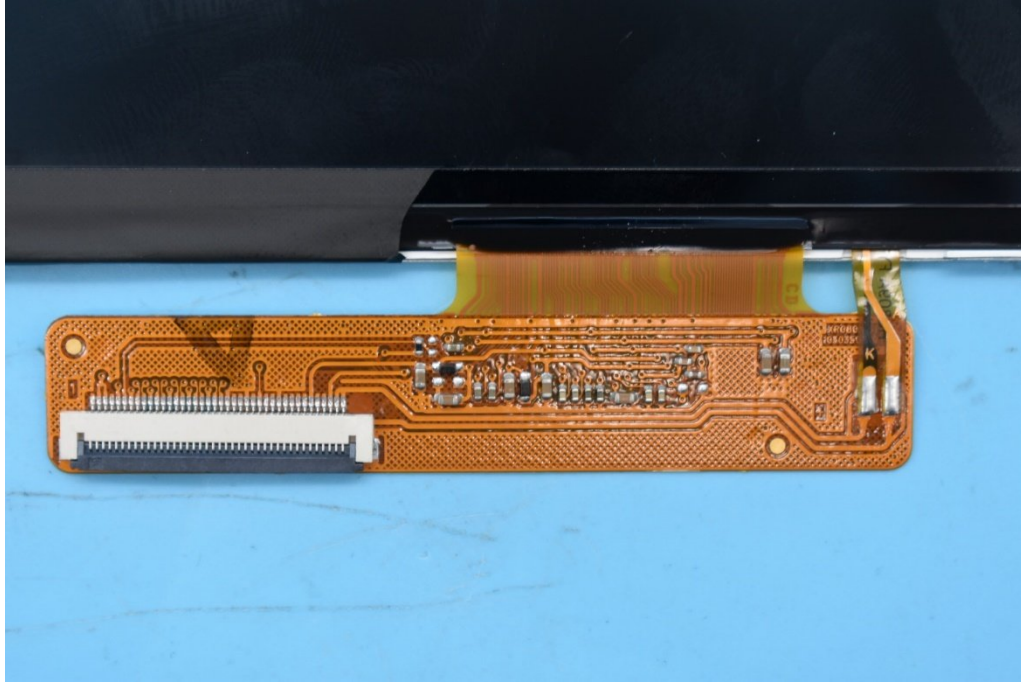

FCC ID:2AQRM2021008

Internal Photos

1. EUT uncover view

2. Antenna view