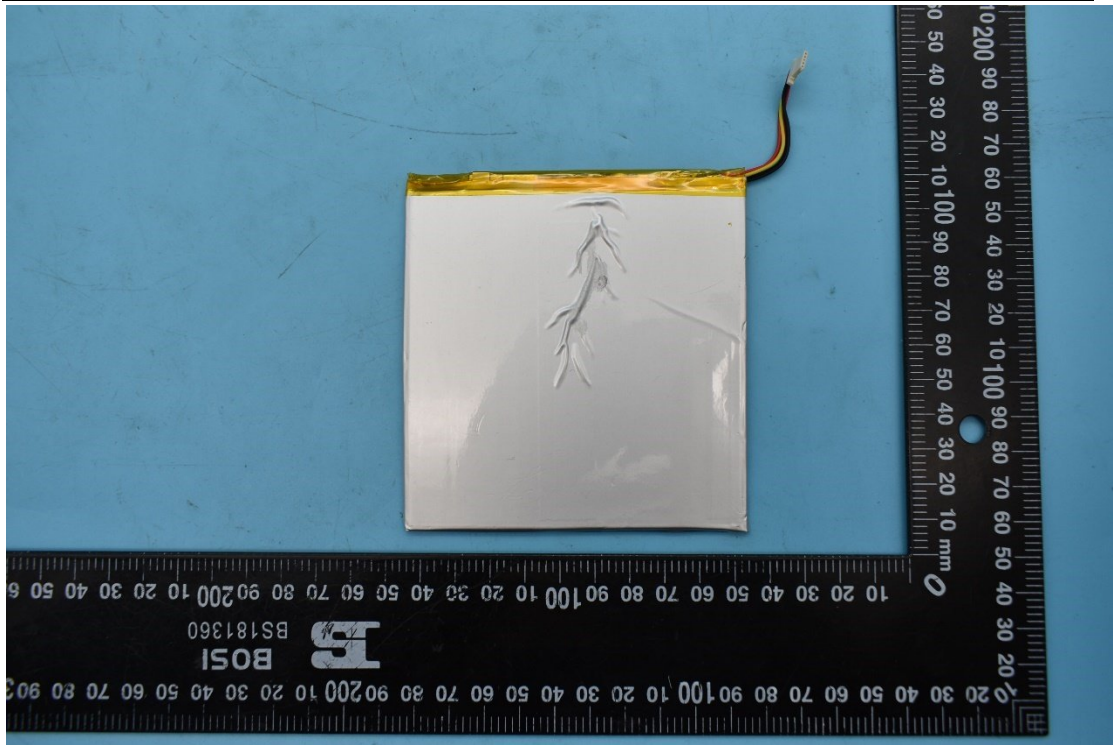

FCC ID:2AQRM2021008

Internal Photos

1. EUT uncover view

2. Antenna view