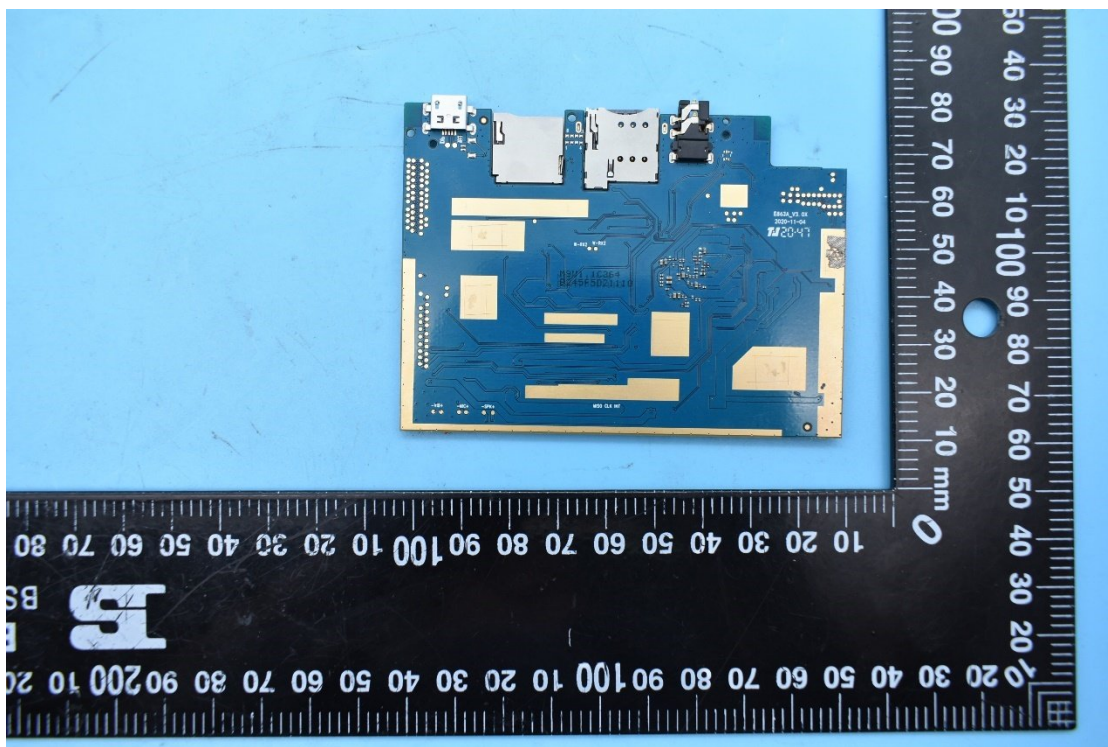

FCC ID:2AQRM2021008

Internal Photos

1. EUT uncover view

2. Antenna view