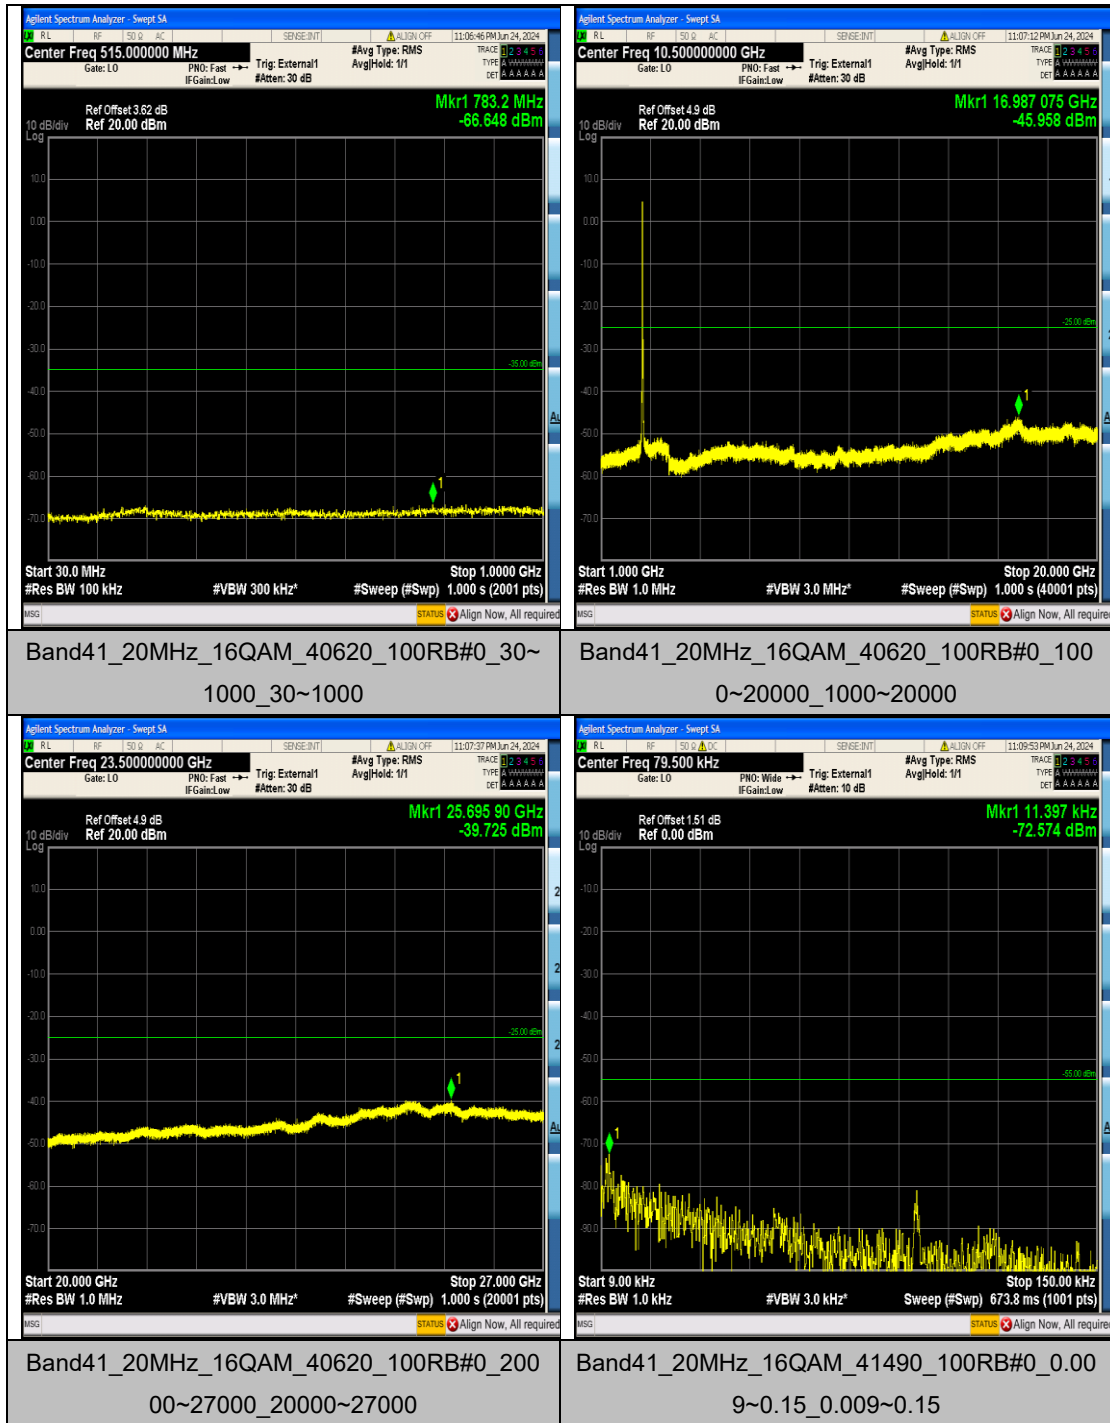

Band41_15MHz_16QAM_41515_75RB#0_1000
 ~20000_1000~20000

Band41_15MHz_16QAM_41515_75RB#0_2000
 0~27000_2000~27000

Band41_20MHz_QPSK_39750_100RB#0_0.009
 ~0.15_0.009~0.15

Band41_20MHz_QPSK_39750_100RB#0_0.15~
 30_0.15~30

Appendix F: Frequency Stability

Test Result

Voltage										
Band	Bandwidth	Modulation	Channel	RB Configure	Voltage [Vdc]	Temperature (°C)	Deviation (Hz)	Deviation (ppm)	Limit (ppm)	Verdict
BandName	Bandwidth	Modulation	Channel	RBcfg	VolValue	TempValue	ValueHz	ValuePpm	Limit	Verdict