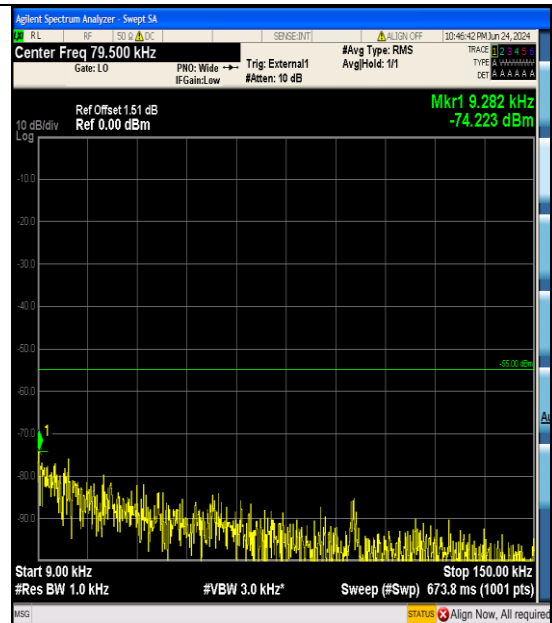

Band41_15MHz_16QAM_40620_75RB#0_2000
 0~27000_20000~27000

Band41_15MHz_16QAM_41515_75RB#0_0.009
 ~0.15_0.009~0.15

Band41_15MHz_16QAM_41515_75RB#0_0.15~
 30_0.15~30

Band41_15MHz_16QAM_41515_75RB#0_30~1
 000_30~1000

Band41_15MHz_16QAM_41515_75RB#0_1000
 ~20000_1000~20000

Band41_15MHz_16QAM_41515_75RB#0_2000
 0~27000_2000~27000

Band41_20MHz_QPSK_39750_100RB#0_0.009
 ~0.15_0.009~0.15

Band41_20MHz_QPSK_39750_100RB#0_0.15~
 30_0.15~30

Appendix F: Frequency Stability

Test Result

Voltage										
Band	Bandwidth	Modulation	Channel	RB Configure	Voltage [Vdc]	Temperature (°C)	Deviation (Hz)	Deviation (ppm)	Limit (ppm)	Verdict
BandName	Bandwidth	Modulation	Channel	RBcfg	VolValue	TempValue	ValueHz	ValuePpm	Limit	Verdict