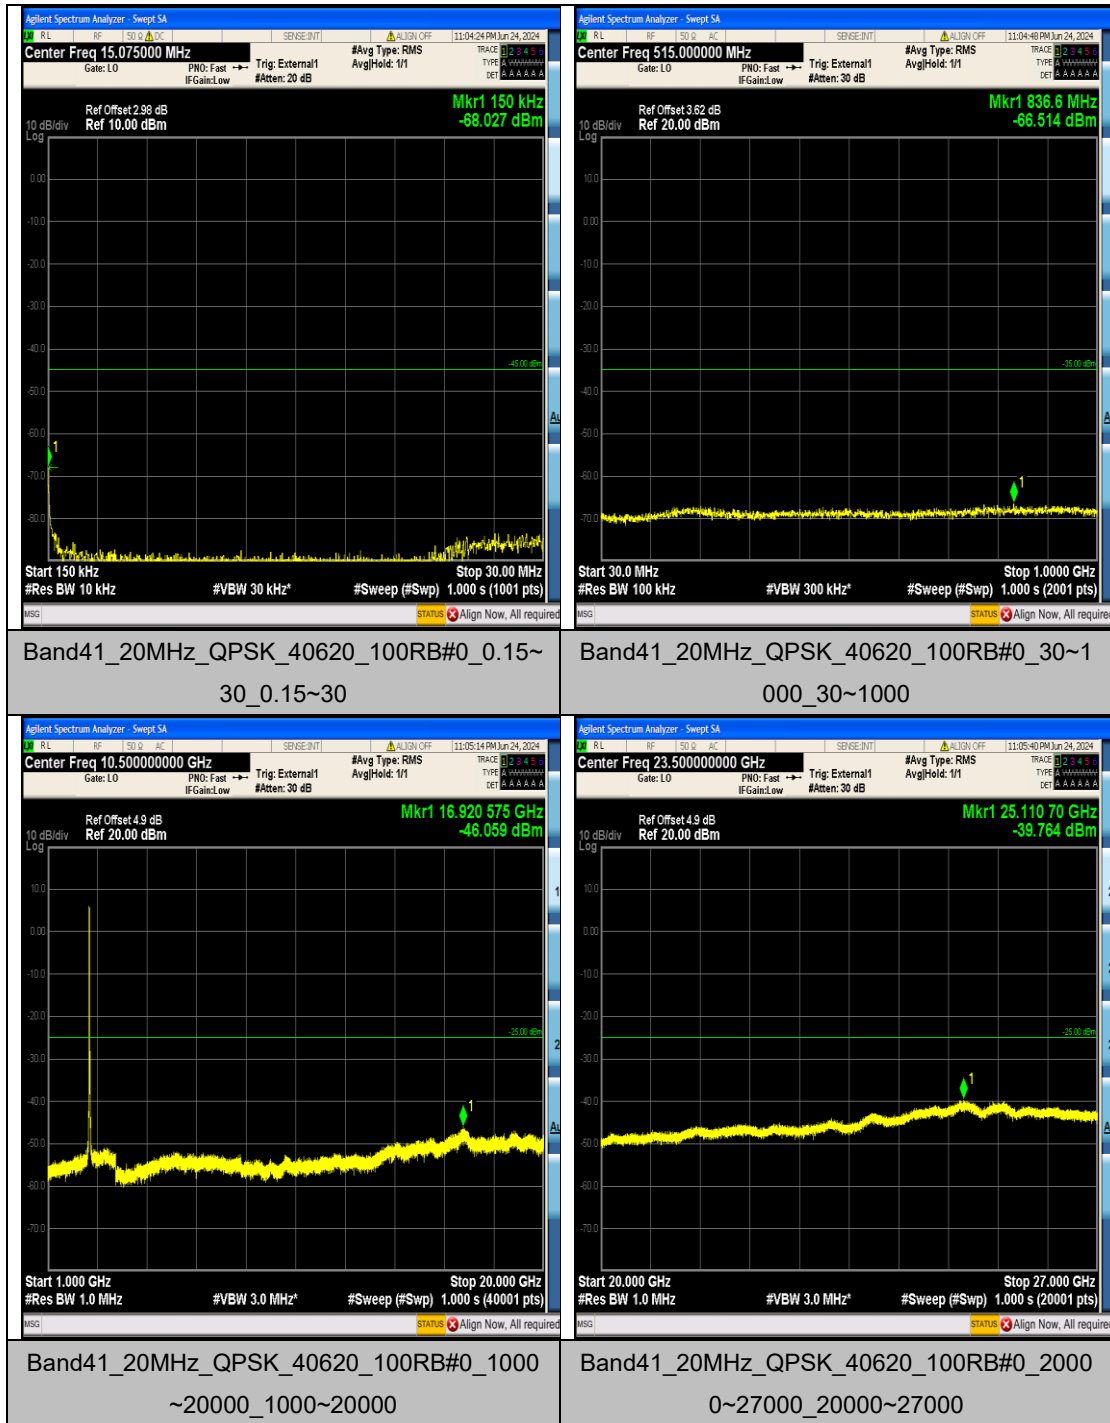

Band41_15MHz_16QAM_40620_75RB#0_2000
 0~27000_20000~27000

Band41_15MHz_16QAM_41515_75RB#0_0.009
 ~0.15_0.009~0.15

Band41_15MHz_16QAM_41515_75RB#0_0.15~
 30_0.15~30

Band41_15MHz_16QAM_41515_75RB#0_30~1
 000_30~1000

Band41_15MHz_16QAM_41515_75RB#0_1000
 ~20000_1000~20000

Band41_15MHz_16QAM_41515_75RB#0_2000
 0~27000_2000~27000

Band41_20MHz_QPSK_39750_100RB#0_0.009
 ~0.15_0.009~0.15

Band41_20MHz_QPSK_39750_100RB#0_0.15~
 30_0.15~30

Appendix F: Frequency Stability

Test Result

Voltage										
Band	Bandwidth	Modulation	Channel	RB Configure	Voltage [Vdc]	Temperature (°C)	Deviation (Hz)	Deviation (ppm)	Limit (ppm)	Verdict
BandName	Bandwidth	Modulation	Channel	RBcfg	VolValue	TempValue	ValueHz	ValuePpm	Limit	Verdict