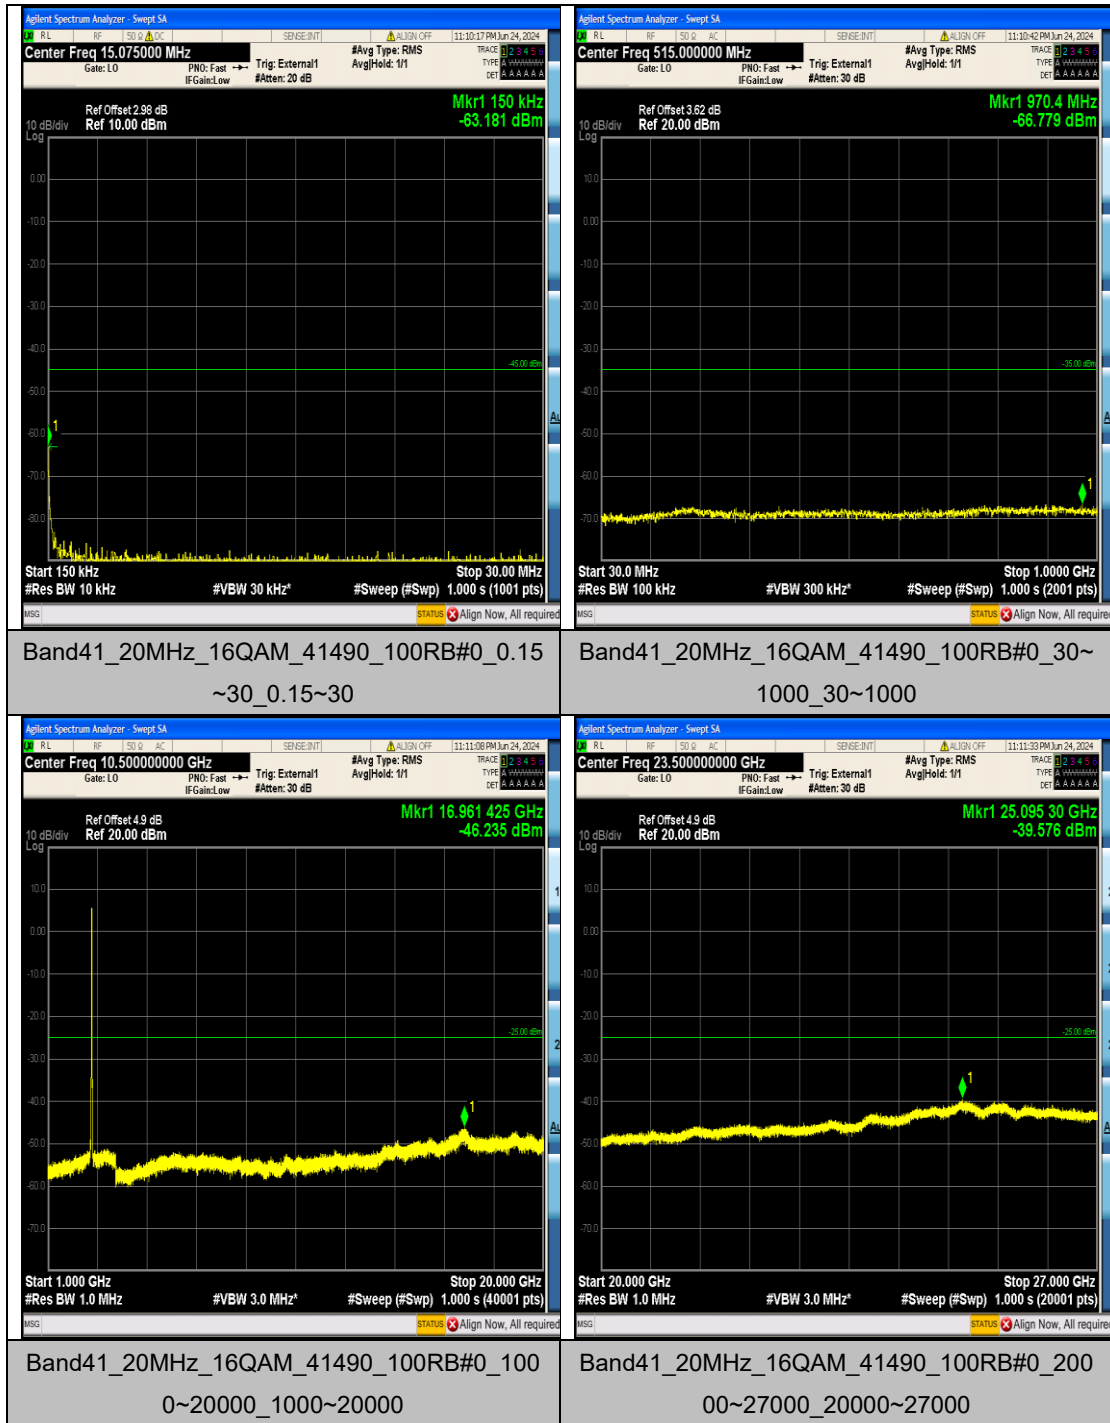

Band41_15MHz_16QAM_40620_75RB#0_2000
 0~27000_20000~27000

Band41_15MHz_16QAM_41515_75RB#0_0.009
 ~0.15_0.009~0.15

Band41_15MHz_16QAM_41515_75RB#0_0.15~
 30_0.15~30

Band41_15MHz_16QAM_41515_75RB#0_30~1
 000_30~1000

Band41_15MHz_16QAM_41515_75RB#0_1000
 ~20000_1000~20000

Band41_15MHz_16QAM_41515_75RB#0_2000
 0~27000_2000~27000

Band41_20MHz_QPSK_39750_100RB#0_0.009
 ~0.15_0.009~0.15

Band41_20MHz_QPSK_39750_100RB#0_0.15~
 30_0.15~30

Appendix F: Frequency Stability

Test Result

Voltage										
Band	Bandwidth	Modulation	Channel	RB Configure	Voltage [Vdc]	Temperature (°C)	Deviation (Hz)	Deviation (ppm)	Limit (ppm)	Verdict
BandName	Bandwidth	Modulation	Channel	RBcfg	VolValue	TempValue	ValueHz	ValuePpm	Limit	Verdict