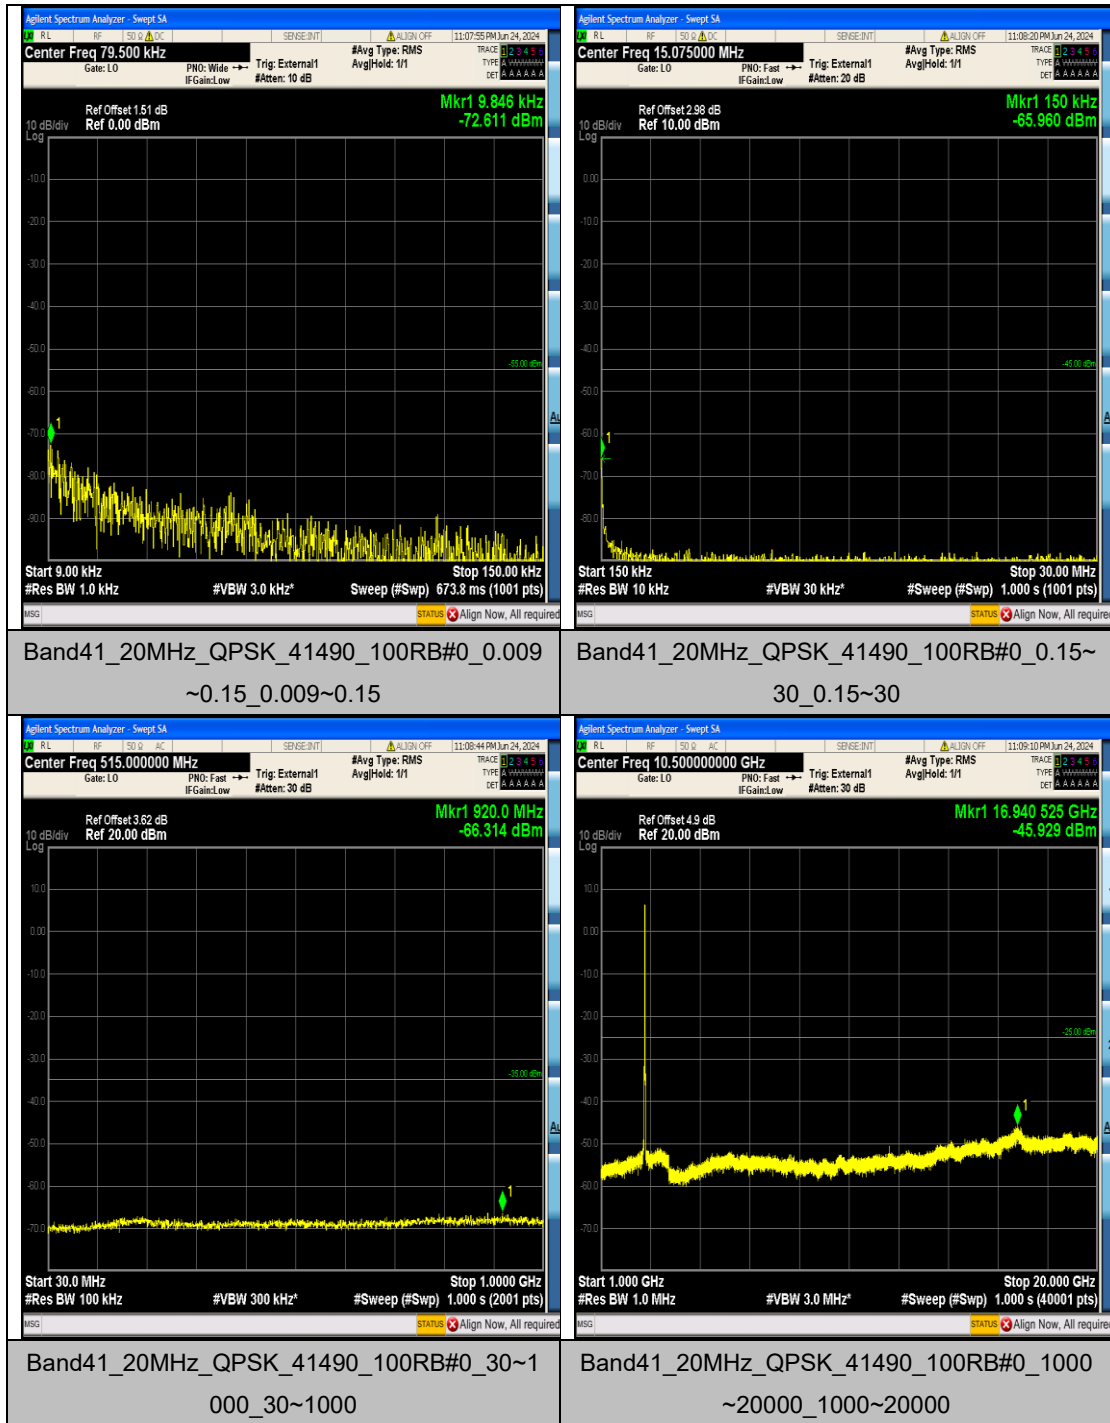

Band41_15MHz_16QAM_40620_75RB#0_2000
 0~27000_20000~27000

Band41_15MHz_16QAM_41515_75RB#0_0.009
 ~0.15_0.009~0.15

Band41_15MHz_16QAM_41515_75RB#0_0.15~
 30_0.15~30

Band41_15MHz_16QAM_41515_75RB#0_30~1
 000_30~1000

Band41_15MHz_16QAM_41515_75RB#0_1000
 ~20000_1000~20000

Band41_15MHz_16QAM_41515_75RB#0_2000
 0~27000_2000~27000

Band41_20MHz_QPSK_39750_100RB#0_0.009
 ~0.15_0.009~0.15

Band41_20MHz_QPSK_39750_100RB#0_0.15~
 30_0.15~30

Appendix F: Frequency Stability

Test Result

Voltage										
Band	Bandwidth	Modulation	Channel	RB Configure	Voltage [Vdc]	Temperature (°C)	Deviation (Hz)	Deviation (ppm)	Limit (ppm)	Verdict
BandName	Bandwidth	Modulation	Channel	RBcfg	VolValue	TempValue	ValueHz	ValuePpm	Limit	Verdict