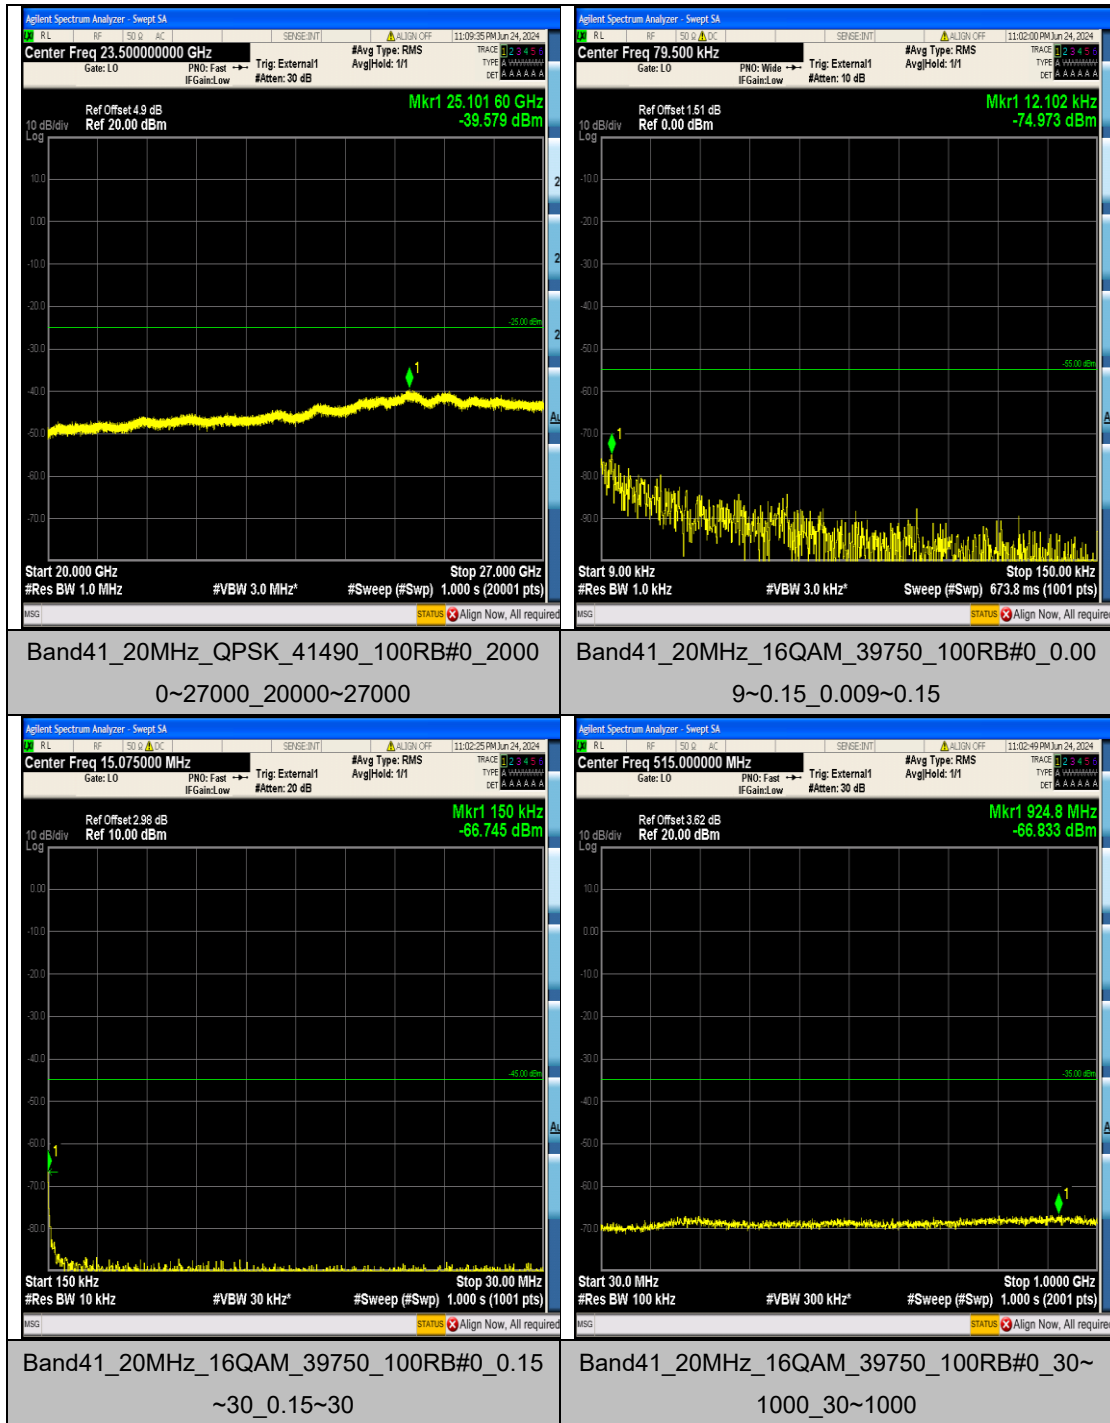

Band41_15MHz_16QAM_41515_75RB#0_1000
 ~20000_1000~20000

Band41_15MHz_16QAM_41515_75RB#0_2000
 0~27000_2000~27000

Band41_20MHz_QPSK_39750_100RB#0_0.009
 ~0.15_0.009~0.15

Band41_20MHz_QPSK_39750_100RB#0_0.15~
 30_0.15~30

Appendix F: Frequency Stability

Test Result

Voltage										
Band	Bandwidth	Modulation	Channel	RB Configure	Voltage [Vdc]	Temperature (°C)	Deviation (Hz)	Deviation (ppm)	Limit (ppm)	Verdict
BandName	Bandwidth	Modulation	Channel	RBcfg	VolValue	TempValue	ValueHz	ValuePpm	Limit	Verdict