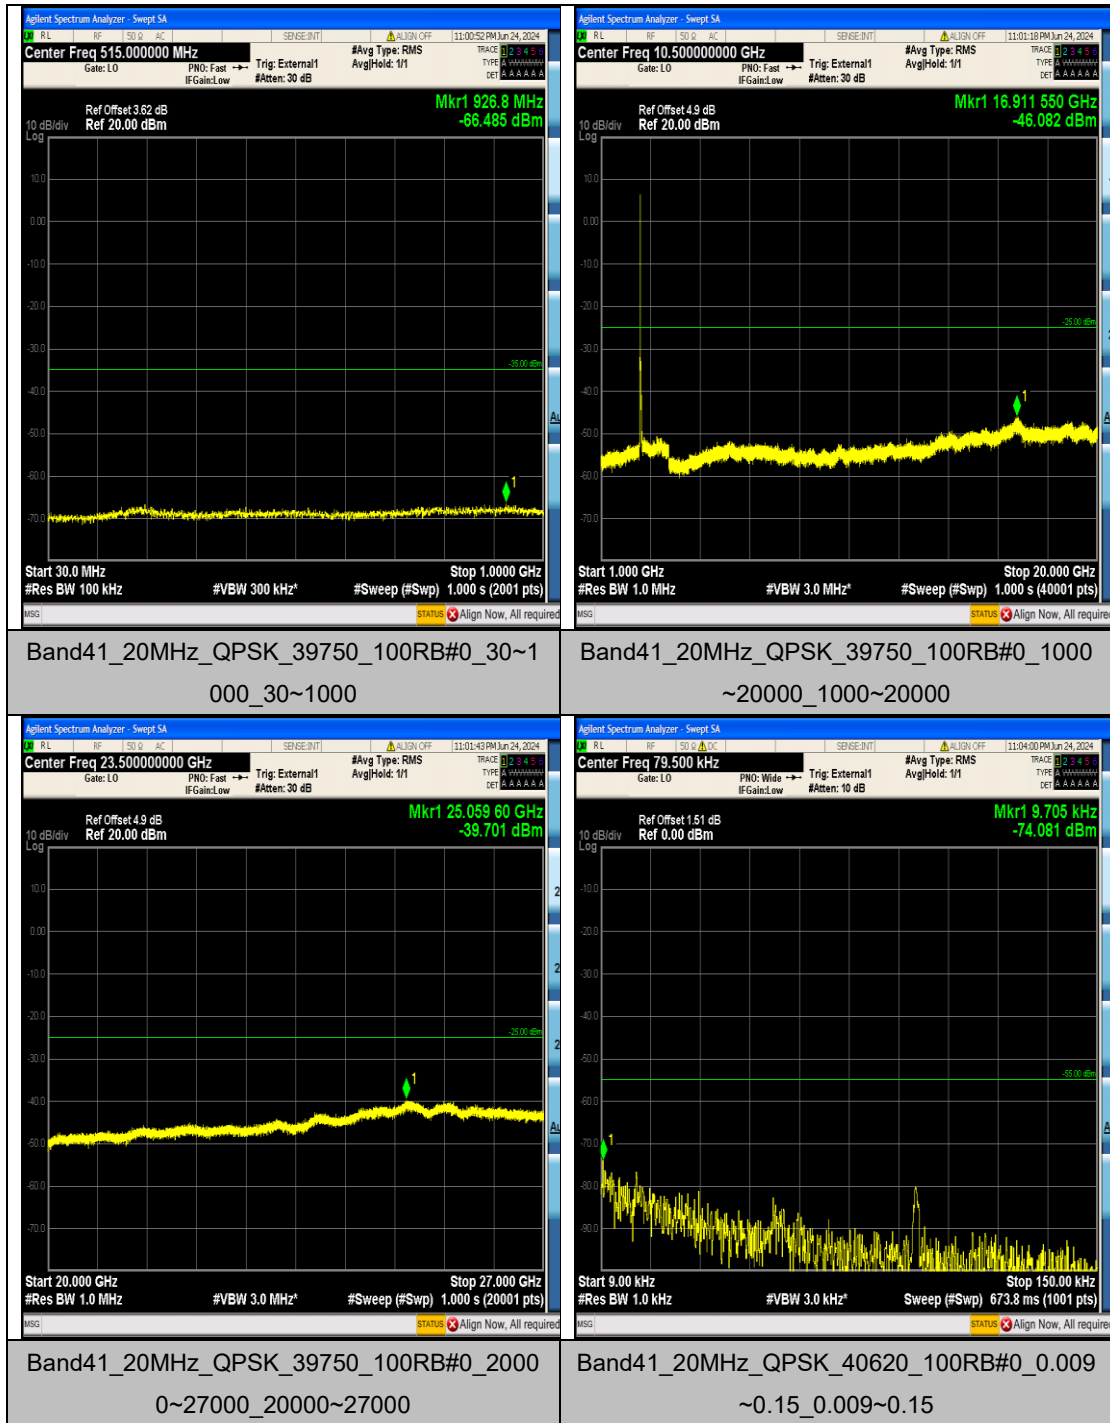

Band41_15MHz_16QAM_40620_75RB#0_2000
 0~27000_20000~27000

Band41_15MHz_16QAM_41515_75RB#0_0.009
 ~0.15_0.009~0.15

Band41_15MHz_16QAM_41515_75RB#0_0.15~
 30_0.15~30

Band41_15MHz_16QAM_41515_75RB#0_30~1
 000_30~1000

Band41_15MHz_16QAM_41515_75RB#0_1000
 ~20000_1000~20000

Band41_15MHz_16QAM_41515_75RB#0_2000
 0~27000_2000~27000

Band41_20MHz_QPSK_39750_100RB#0_0.009
 ~0.15_0.009~0.15

Band41_20MHz_QPSK_39750_100RB#0_0.15~
 30_0.15~30

Appendix F: Frequency Stability

Test Result

Voltage										
Band	Bandwidth	Modulation	Channel	RB Configure	Voltage [Vdc]	Temperature (°C)	Deviation (Hz)	Deviation (ppm)	Limit (ppm)	Verdict
BandName	Bandwidth	Modulation	Channel	RBcfg	VolValue	TempValue	ValueHz	ValuePpm	Limit	Verdict