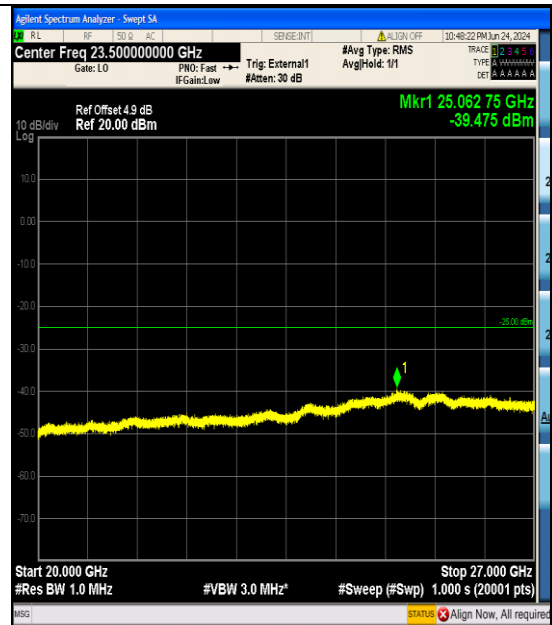

Band41_15MHz_16QAM_40620_75RB#0_2000
 0~27000_20000~27000

Band41_15MHz_16QAM_41515_75RB#0_0.009
 ~0.15_0.009~0.15

Band41_15MHz_16QAM_41515_75RB#0_0.15~
 30_0.15~30

Band41_15MHz_16QAM_41515_75RB#0_30~1
 000_30~1000

Band41_15MHz_16QAM_41515_75RB#0_1000
 ~20000_1000~20000

Band41_15MHz_16QAM_41515_75RB#0_2000
 0~27000_2000~27000

Band41_20MHz_QPSK_39750_100RB#0_0.009
 ~0.15_0.009~0.15

Band41_20MHz_QPSK_39750_100RB#0_0.15~
 30_0.15~30

Appendix F: Frequency Stability

Test Result

Voltage										
Band	Bandwidth	Modulation	Channel	RB Configure	Voltage [Vdc]	Temperature (°C)	Deviation (Hz)	Deviation (ppm)	Limit (ppm)	Verdict
BandName	Bandwidth	Modulation	Channel	RBcfg	VolValue	TempValue	ValueHz	ValuePpm	Limit	Verdict