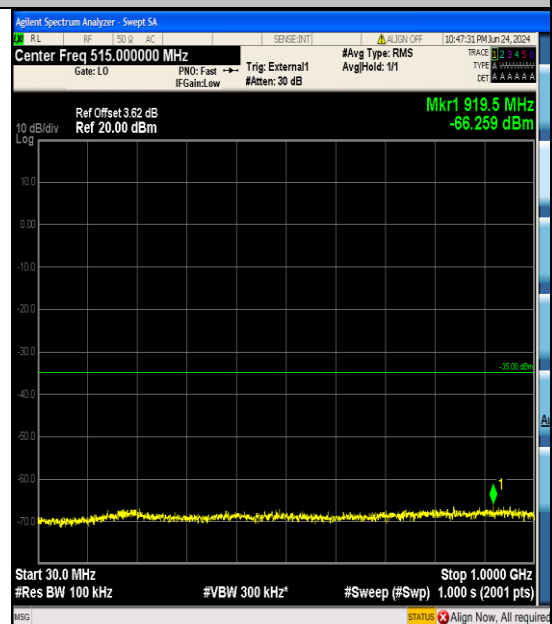

Band41_15MHz_16QAM_40620_75RB#0_2000
 0~27000_20000~27000

Band41_15MHz_16QAM_41515_75RB#0_0.009
 ~0.15_0.009~0.15

Band41_15MHz_16QAM_41515_75RB#0_0.15~
 30_0.15~30

Band41_15MHz_16QAM_41515_75RB#0_30~1
 000_30~1000

Band41_15MHz_16QAM_41515_75RB#0_1000
 ~20000_1000~20000

Band41_15MHz_16QAM_41515_75RB#0_2000
 0~27000_2000~27000

Band41_20MHz_QPSK_39750_100RB#0_0.009
 ~0.15_0.009~0.15

Band41_20MHz_QPSK_39750_100RB#0_0.15~
 30_0.15~30

Appendix F: Frequency Stability

Test Result

Voltage										
Band	Bandwidth	Modulation	Channel	RB Configure	Voltage [Vdc]	Temperature (°C)	Deviation (Hz)	Deviation (ppm)	Limit (ppm)	Verdict
BandName	Bandwidth	Modulation	Channel	RBcfg	VolValue	TempValue	ValueHz	ValuePpm	Limit	Verdict