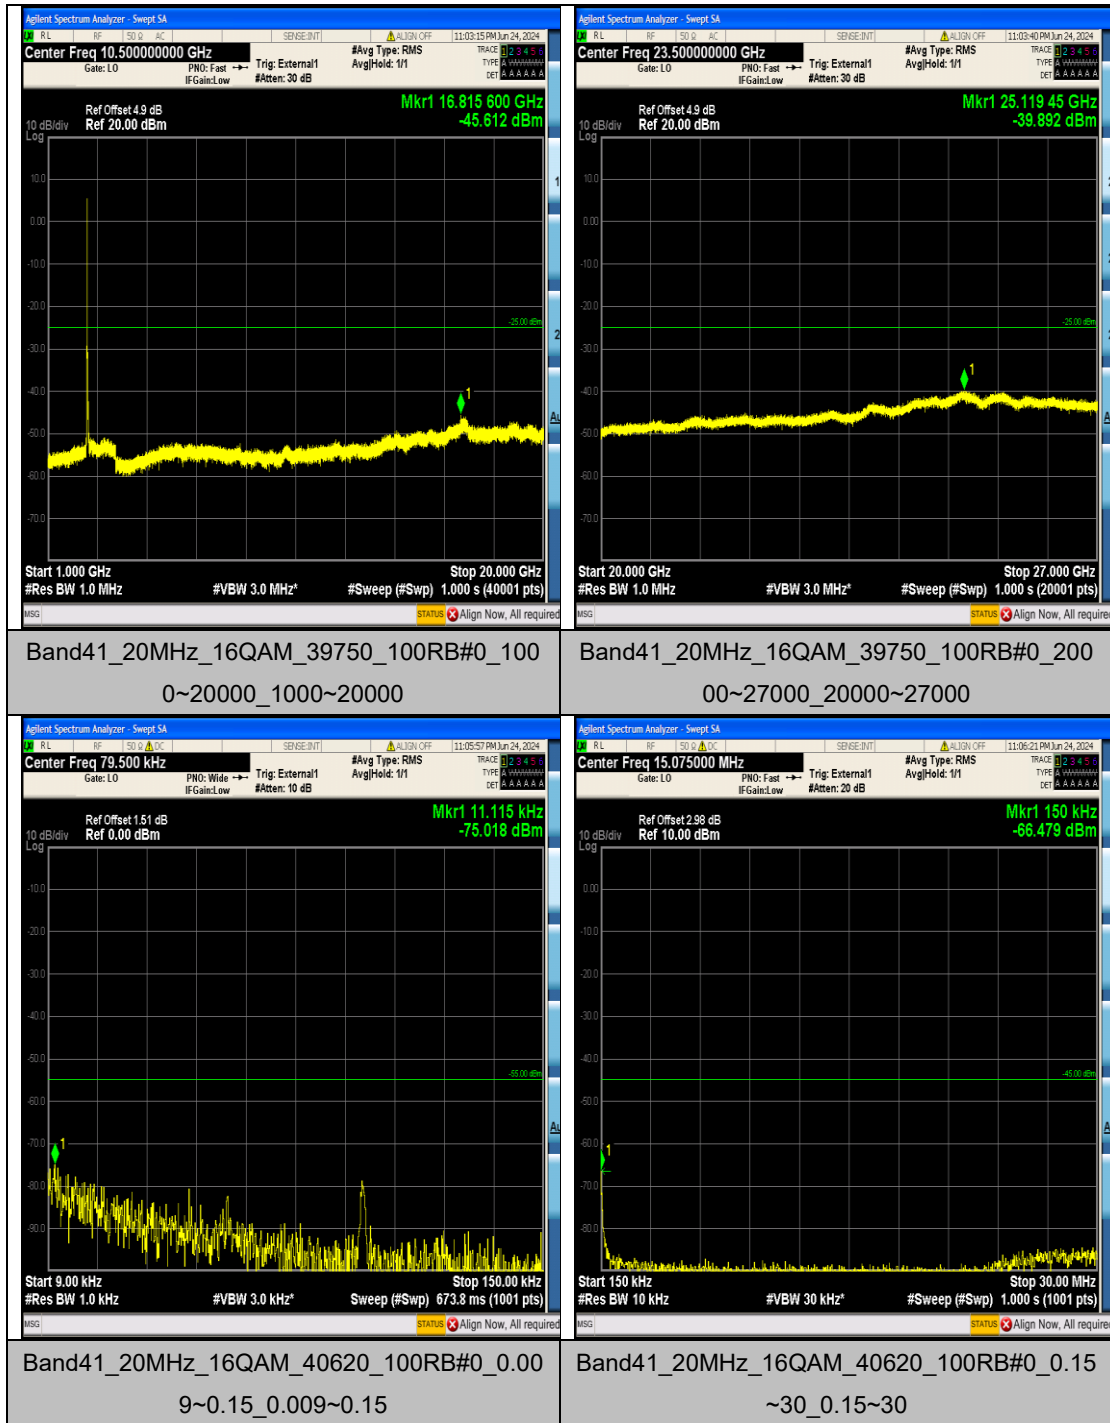

Band41_15MHz_16QAM_40620_75RB#0_2000
 0~27000_20000~27000

Band41_15MHz_16QAM_41515_75RB#0_0.009
 ~0.15_0.009~0.15

Band41_15MHz_16QAM_41515_75RB#0_0.15~
 30_0.15~30

Band41_15MHz_16QAM_41515_75RB#0_30~1
 000_30~1000

Band41_15MHz_16QAM_41515_75RB#0_1000
 ~20000_1000~20000

Band41_15MHz_16QAM_41515_75RB#0_2000
 0~27000_2000~27000

Band41_20MHz_QPSK_39750_100RB#0_0.009
 ~0.15_0.009~0.15

Band41_20MHz_QPSK_39750_100RB#0_0.15~
 30_0.15~30

Appendix F: Frequency Stability

Test Result

Voltage										
Band	Bandwidth	Modulation	Channel	RB Configure	Voltage [Vdc]	Temperature (°C)	Deviation (Hz)	Deviation (ppm)	Limit (ppm)	Verdict
BandName	Bandwidth	Modulation	Channel	RBcfg	VolValue	TempValue	ValueHz	ValuePpm	Limit	Verdict