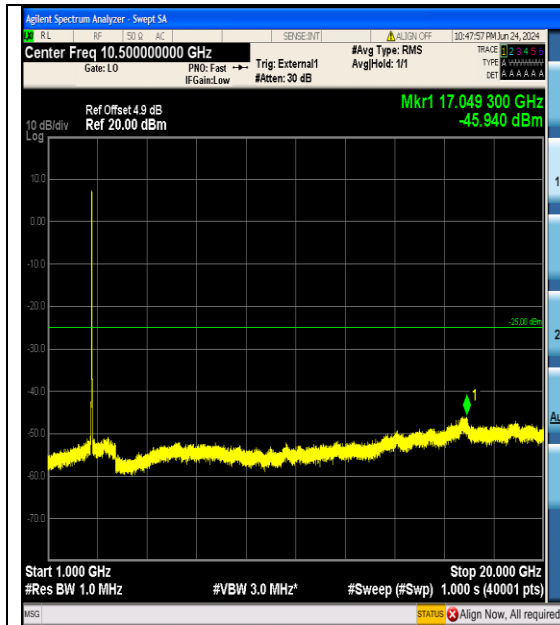

Band41_15MHz_16QAM_40620_75RB#0_2000
 0~27000_20000~27000

Band41_15MHz_16QAM_41515_75RB#0_0.009
 ~0.15_0.009~0.15

Band41_15MHz_16QAM_41515_75RB#0_0.15~
 30_0.15~30

Band41_15MHz_16QAM_41515_75RB#0_30~1
 000_30~1000

Band41_15MHz_16QAM_41515_75RB#0_1000
 ~20000_1000~20000

Band41_15MHz_16QAM_41515_75RB#0_2000
 0~27000_2000~27000

Band41_20MHz_QPSK_39750_100RB#0_0.009
 ~0.15_0.009~0.15

Band41_20MHz_QPSK_39750_100RB#0_0.15~
 30_0.15~30

Appendix F: Frequency Stability

Test Result

Voltage										
Band	Bandwidth	Modulation	Channel	RB Configure	Voltage [Vdc]	Temperature (°C)	Deviation (Hz)	Deviation (ppm)	Limit (ppm)	Verdict
BandName	Bandwidth	Modulation	Channel	RBcfg	VolValue	TempValue	ValueHz	ValuePpm	Limit	Verdict