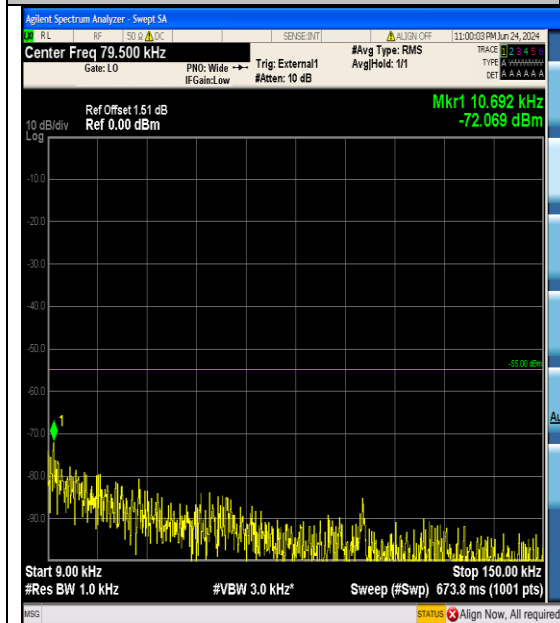

Band41_15MHz_16QAM_40620_75RB#0_2000
 0~27000_20000~27000

Band41_15MHz_16QAM_41515_75RB#0_0.009
 ~0.15_0.009~0.15

Band41_15MHz_16QAM_41515_75RB#0_0.15~
 30_0.15~30

Band41_15MHz_16QAM_41515_75RB#0_30~1
 000_30~1000

Band41_15MHz_16QAM_41515_75RB#0_1000
 ~20000_1000~20000

Band41_15MHz_16QAM_41515_75RB#0_2000
 0~27000_2000~27000

Band41_20MHz_QPSK_39750_100RB#0_0.009
 ~0.15_0.009~0.15

Band41_20MHz_QPSK_39750_100RB#0_0.15~
 30_0.15~30

Appendix F: Frequency Stability

Test Result

Voltage										
Band	Bandwidth	Modulation	Channel	RB Configure	Voltage [Vdc]	Temperature (°C)	Deviation (Hz)	Deviation (ppm)	Limit (ppm)	Verdict
BandName	Bandwidth	Modulation	Channel	RBcfg	VolValue	TempValue	ValueHz	ValuePpm	Limit	Verdict