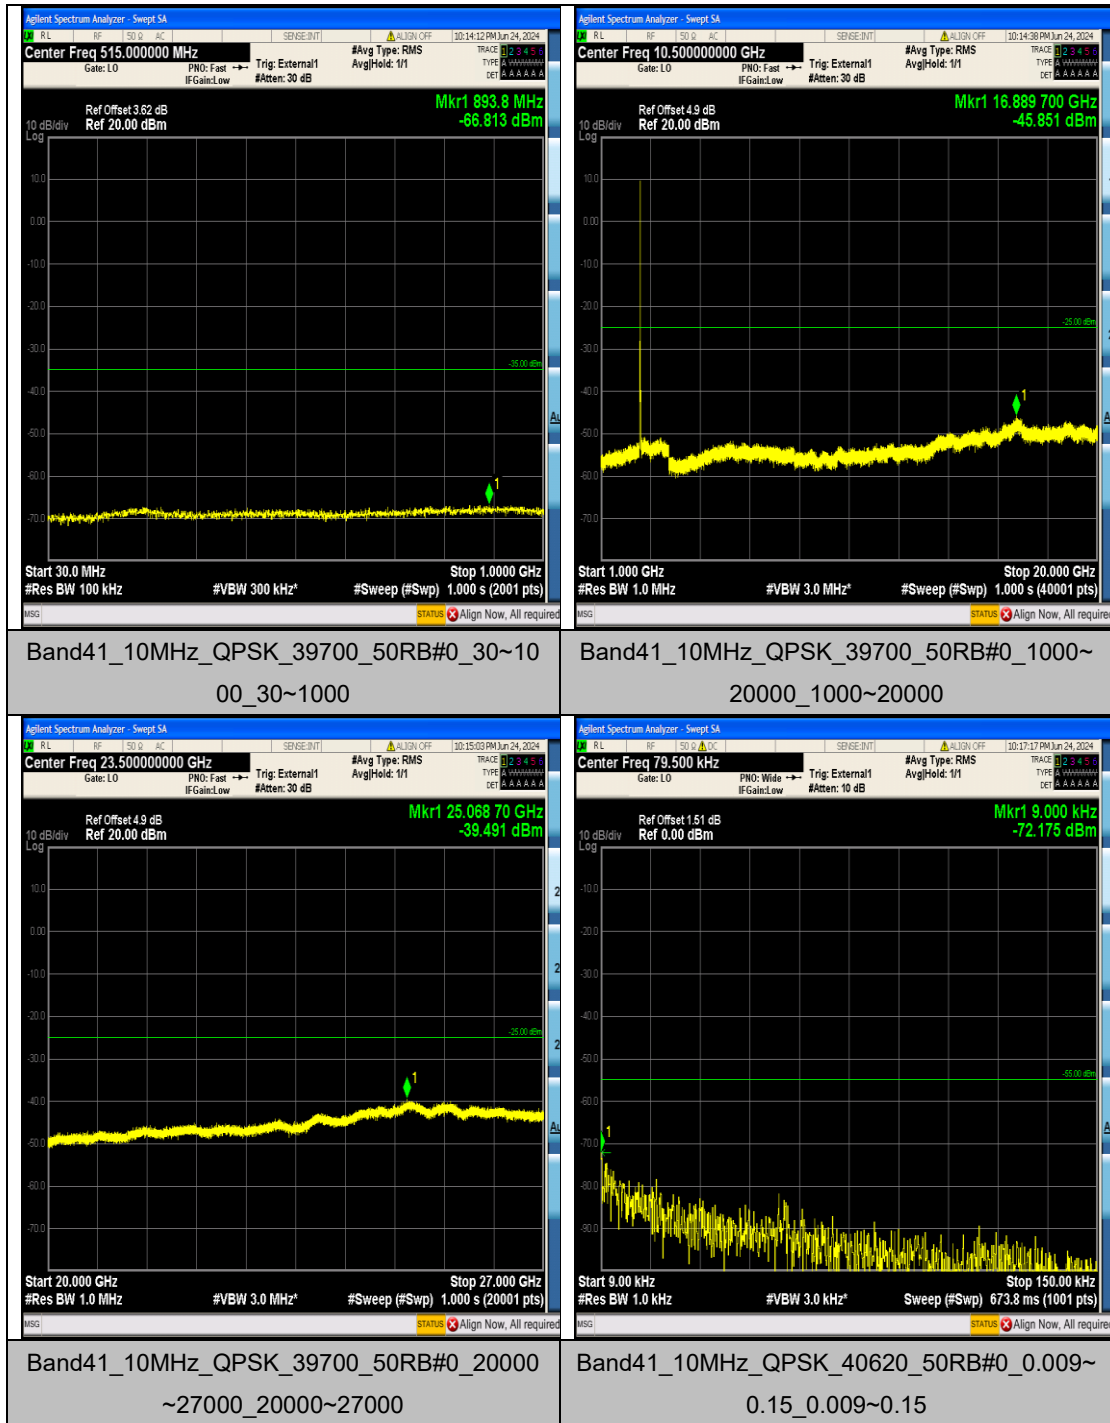

Band41_5MHz_16QAM_41565_25RB#0_1000~
20000_1000~20000

Band41_5MHz_16QAM_41565_25RB#0_20000
~27000_20000~27000

Band41_10MHz_QPSK_39700_50RB#0_0.009~
0.15_0.009~0.15

Band41_10MHz_QPSK_39700_50RB#0_0.15~3
0_0.15~30

Band41_15MHz_QPSK_40620_75RB#0_1000~
20000_1000~20000

Band41_15MHz_QPSK_40620_75RB#0_20000
~27000_20000~27000

Band41_15MHz_QPSK_41515_75RB#0_0.009~
0.15_0.009~0.15

Band41_15MHz_QPSK_41515_75RB#0_0.15~3
0_0.15~30