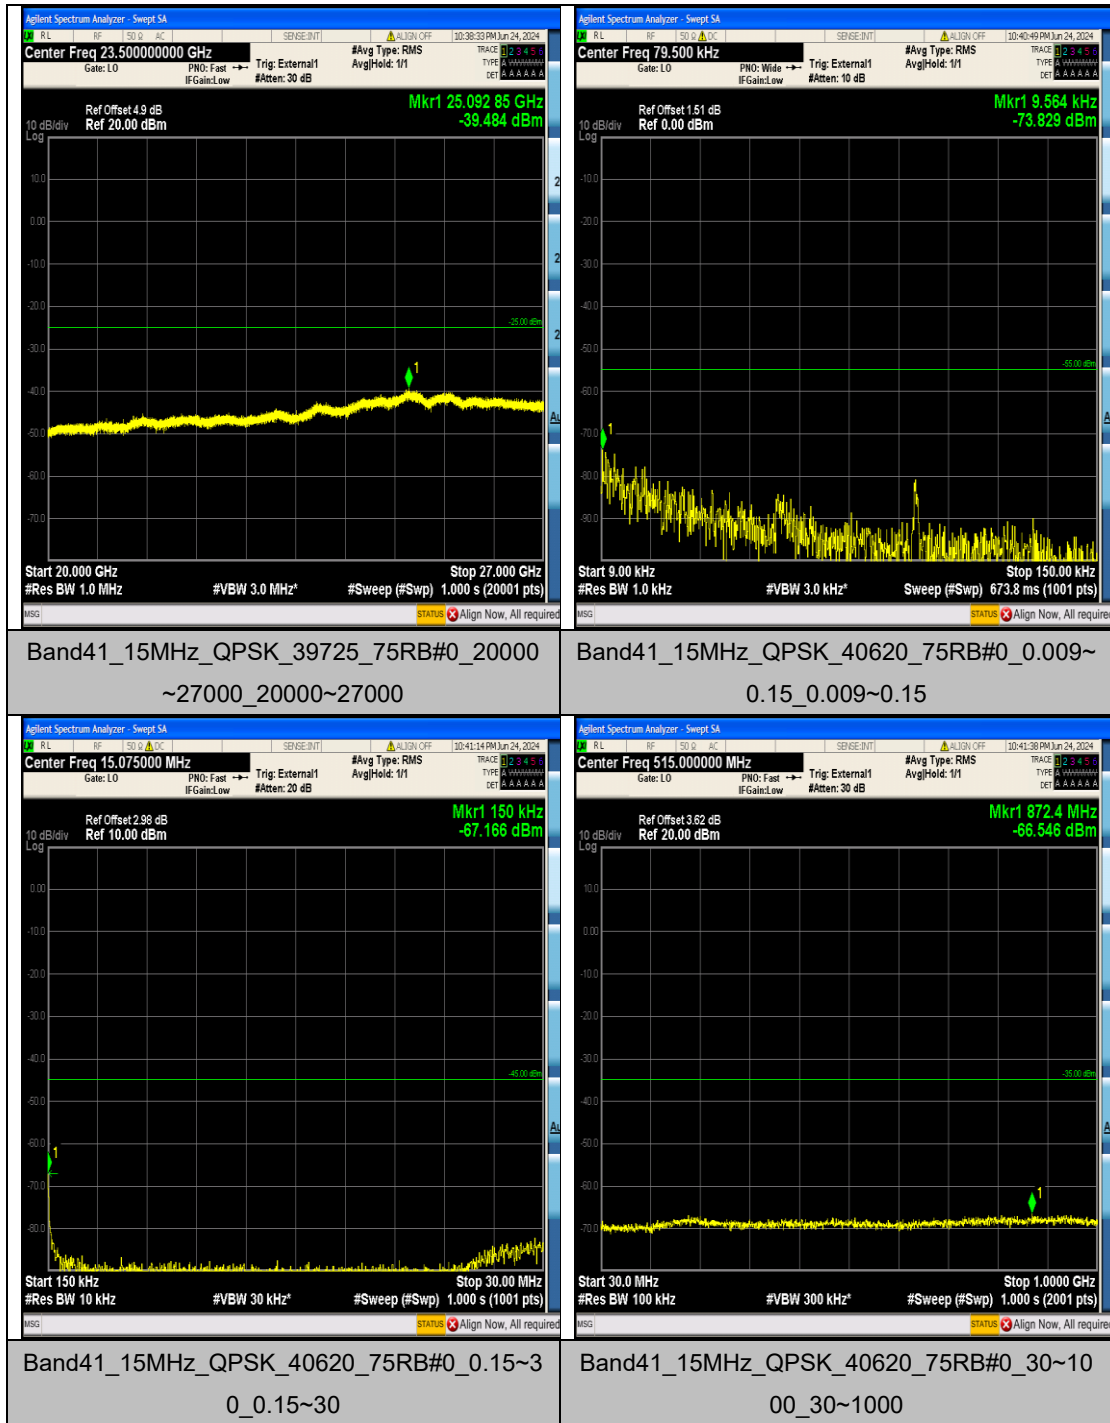

Band41_5MHz_16QAM_41565_25RB#0_1000~
20000_1000~20000

Band41_5MHz_16QAM_41565_25RB#0_20000
~27000_20000~27000

Band41_10MHz_QPSK_39700_50RB#0_0.009~
0.15_0.009~0.15

Band41_10MHz_QPSK_39700_50RB#0_0.15~3
0_0.15~30

Band41_15MHz_QPSK_40620_75RB#0_1000~
20000_1000~20000

Band41_15MHz_QPSK_40620_75RB#0_20000
~27000_20000~27000

Band41_15MHz_QPSK_41515_75RB#0_0.009~
0.15_0.009~0.15

Band41_15MHz_QPSK_41515_75RB#0_0.15~3
0_0.15~30