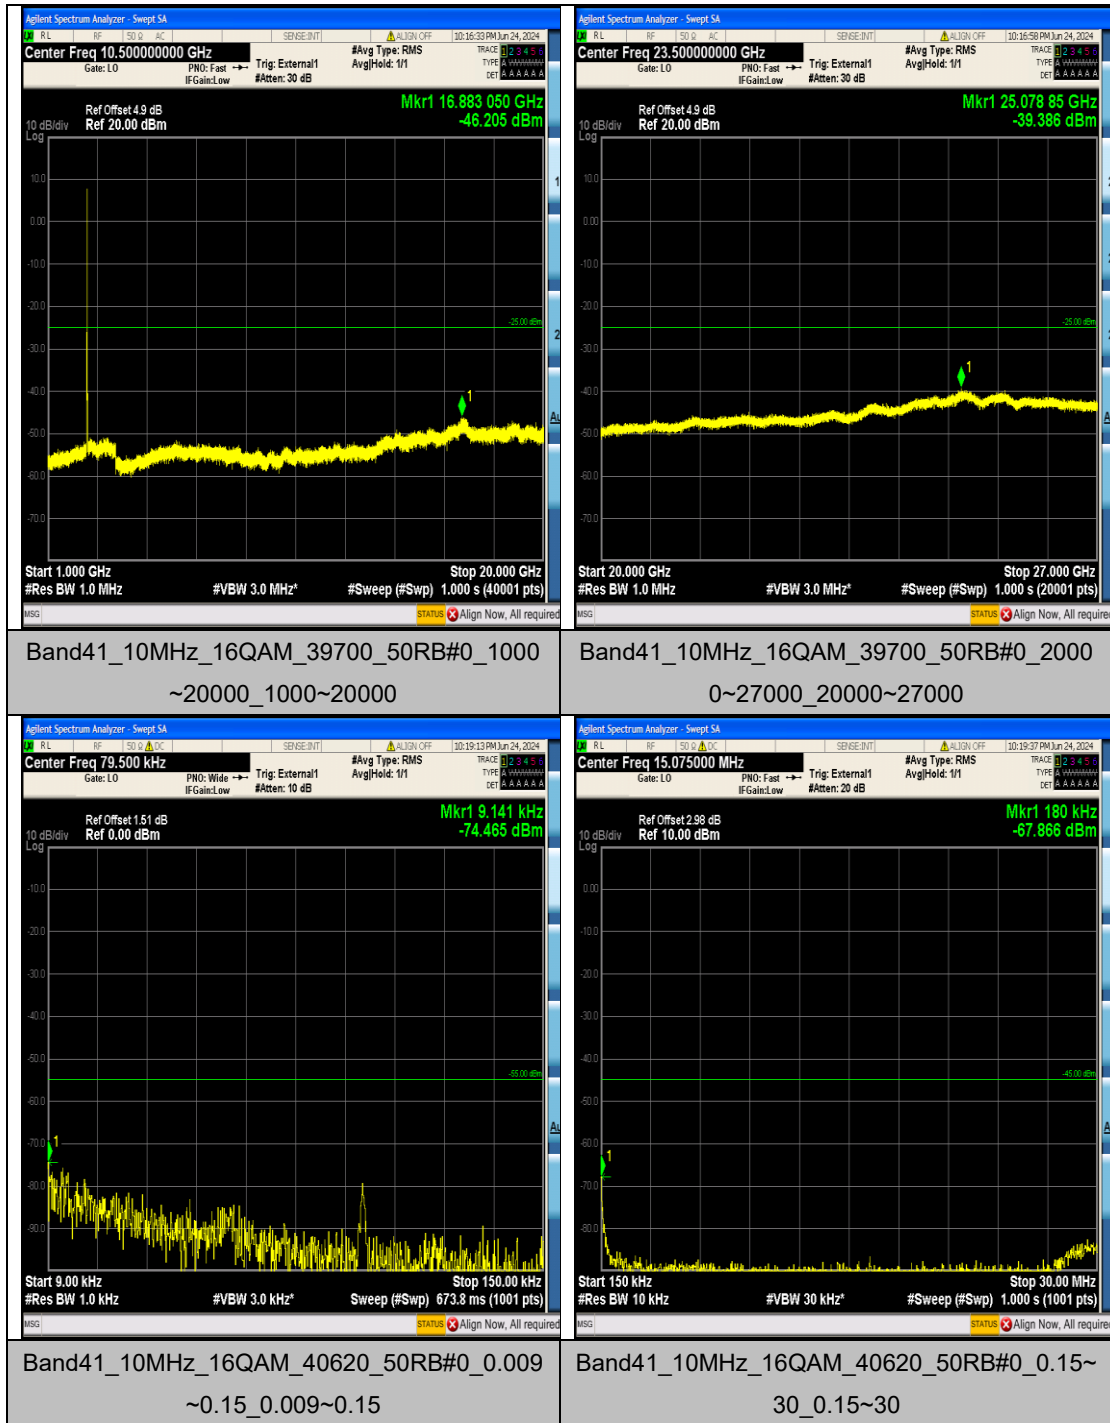

Band41_5MHz_16QAM_41565_25RB#0_1000~
20000_1000~20000

Band41_5MHz_16QAM_41565_25RB#0_20000
~27000_20000~27000

Band41_10MHz_QPSK_39700_50RB#0_0.009~
0.15_0.009~0.15

Band41_10MHz_QPSK_39700_50RB#0_0.15~3
0_0.15~30

Band41_15MHz_QPSK_40620_75RB#0_1000~
20000_1000~20000

Band41_15MHz_QPSK_40620_75RB#0_20000
~27000_20000~27000

Band41_15MHz_QPSK_41515_75RB#0_0.009~
0.15_0.009~0.15

Band41_15MHz_QPSK_41515_75RB#0_0.15~3
0_0.15~30