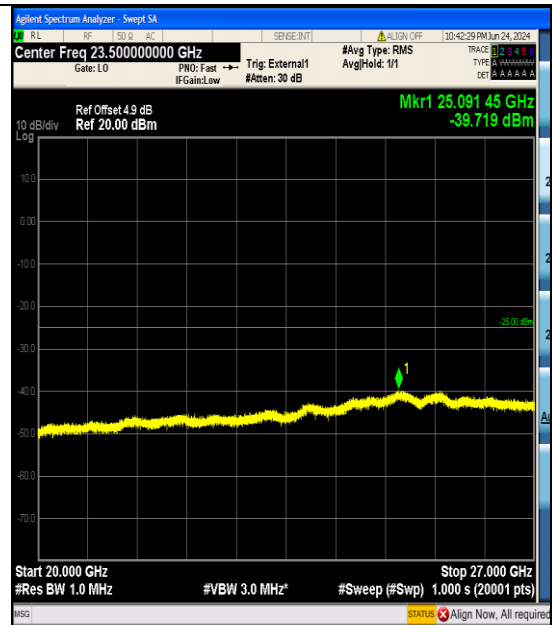

Band41_15MHz_QPSK_40620_75RB#0_20000
~27000_20000~27000