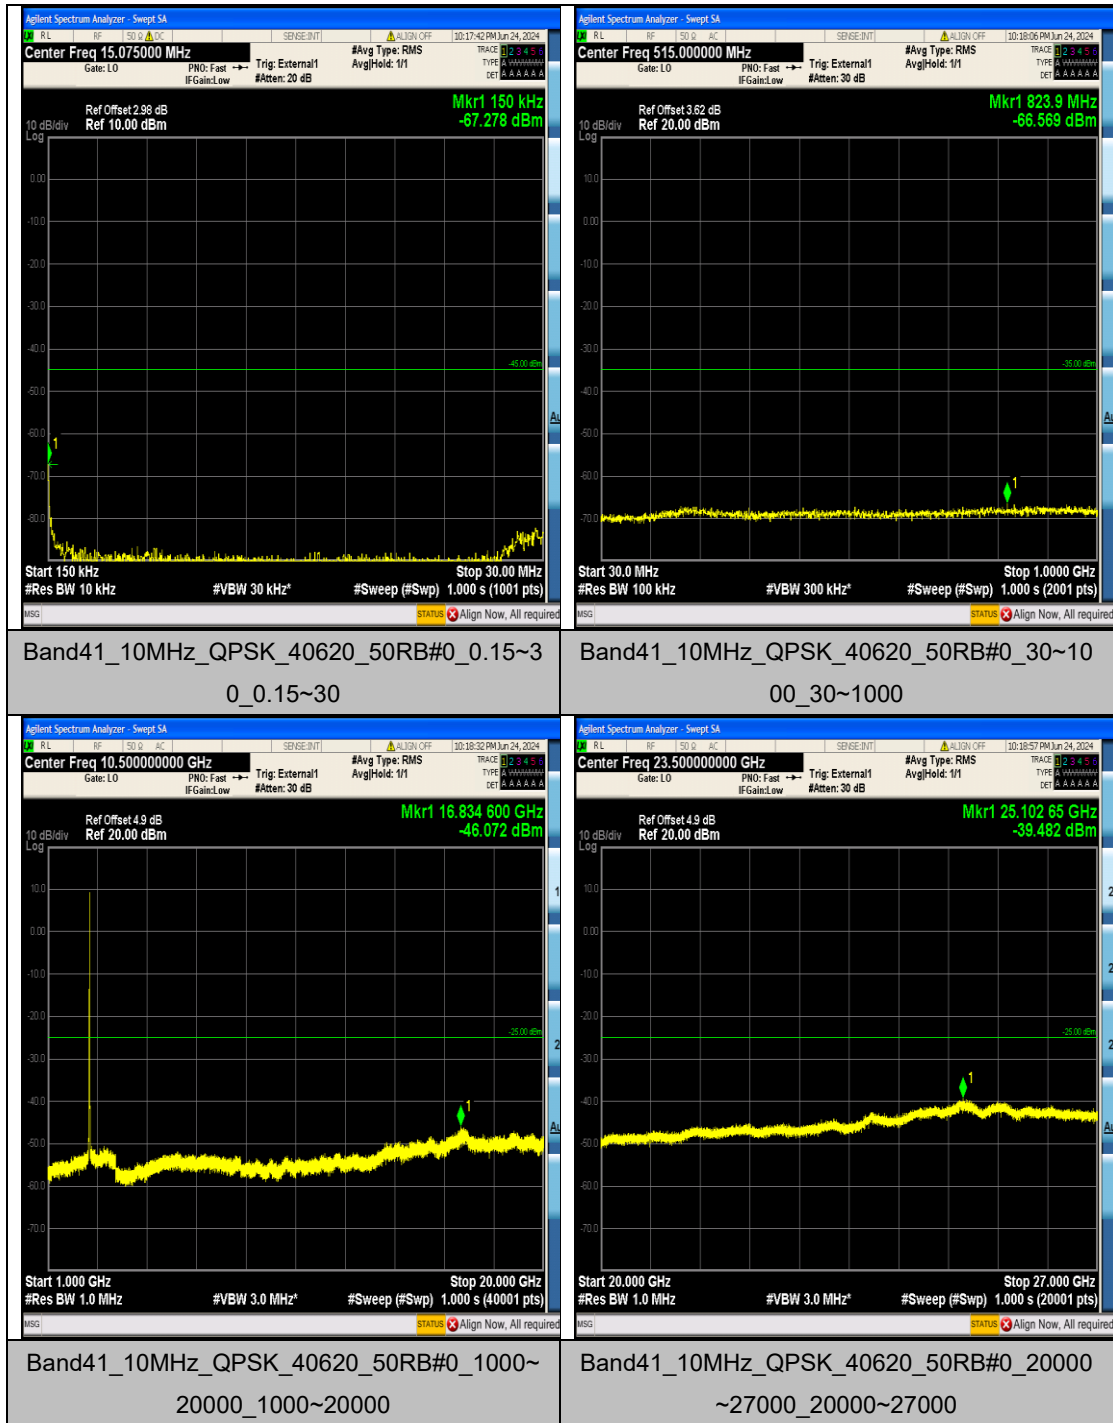

Band41_5MHz_16QAM_41565_25RB#0_1000~
20000_1000~20000

Band41_5MHz_16QAM_41565_25RB#0_20000
~27000_20000~27000

Band41_10MHz_QPSK_39700_50RB#0_0.009~
0.15_0.009~0.15

Band41_10MHz_QPSK_39700_50RB#0_0.15~3
0_0.15~30

Band41_15MHz_QPSK_40620_75RB#0_1000~
20000_1000~20000

Band41_15MHz_QPSK_40620_75RB#0_20000
~27000_20000~27000

Band41_15MHz_QPSK_41515_75RB#0_0.009~
0.15_0.009~0.15

Band41_15MHz_QPSK_41515_75RB#0_0.15~3
0_0.15~30