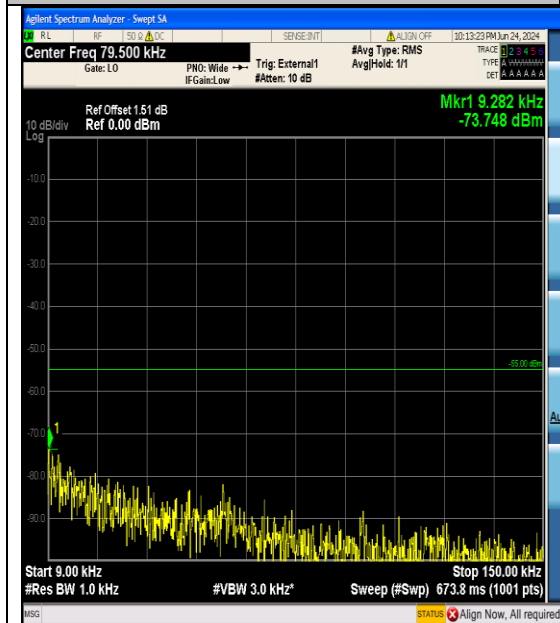

Band41_5MHz_16QAM_41565_25RB#0_1000~
20000_1000~20000

Band41_5MHz_16QAM_41565_25RB#0_20000
~27000_20000~27000

Band41_10MHz_QPSK_39700_50RB#0_0.009~
0.15_0.009~0.15

Band41_10MHz_QPSK_39700_50RB#0_0.15~3
0_0.15~30

Band41_15MHz_QPSK_40620_75RB#0_1000~
20000_1000~20000

Band41_15MHz_QPSK_40620_75RB#0_20000
~27000_20000~27000

Band41_15MHz_QPSK_41515_75RB#0_0.009~
0.15_0.009~0.15

Band41_15MHz_QPSK_41515_75RB#0_0.15~3
0_0.15~30