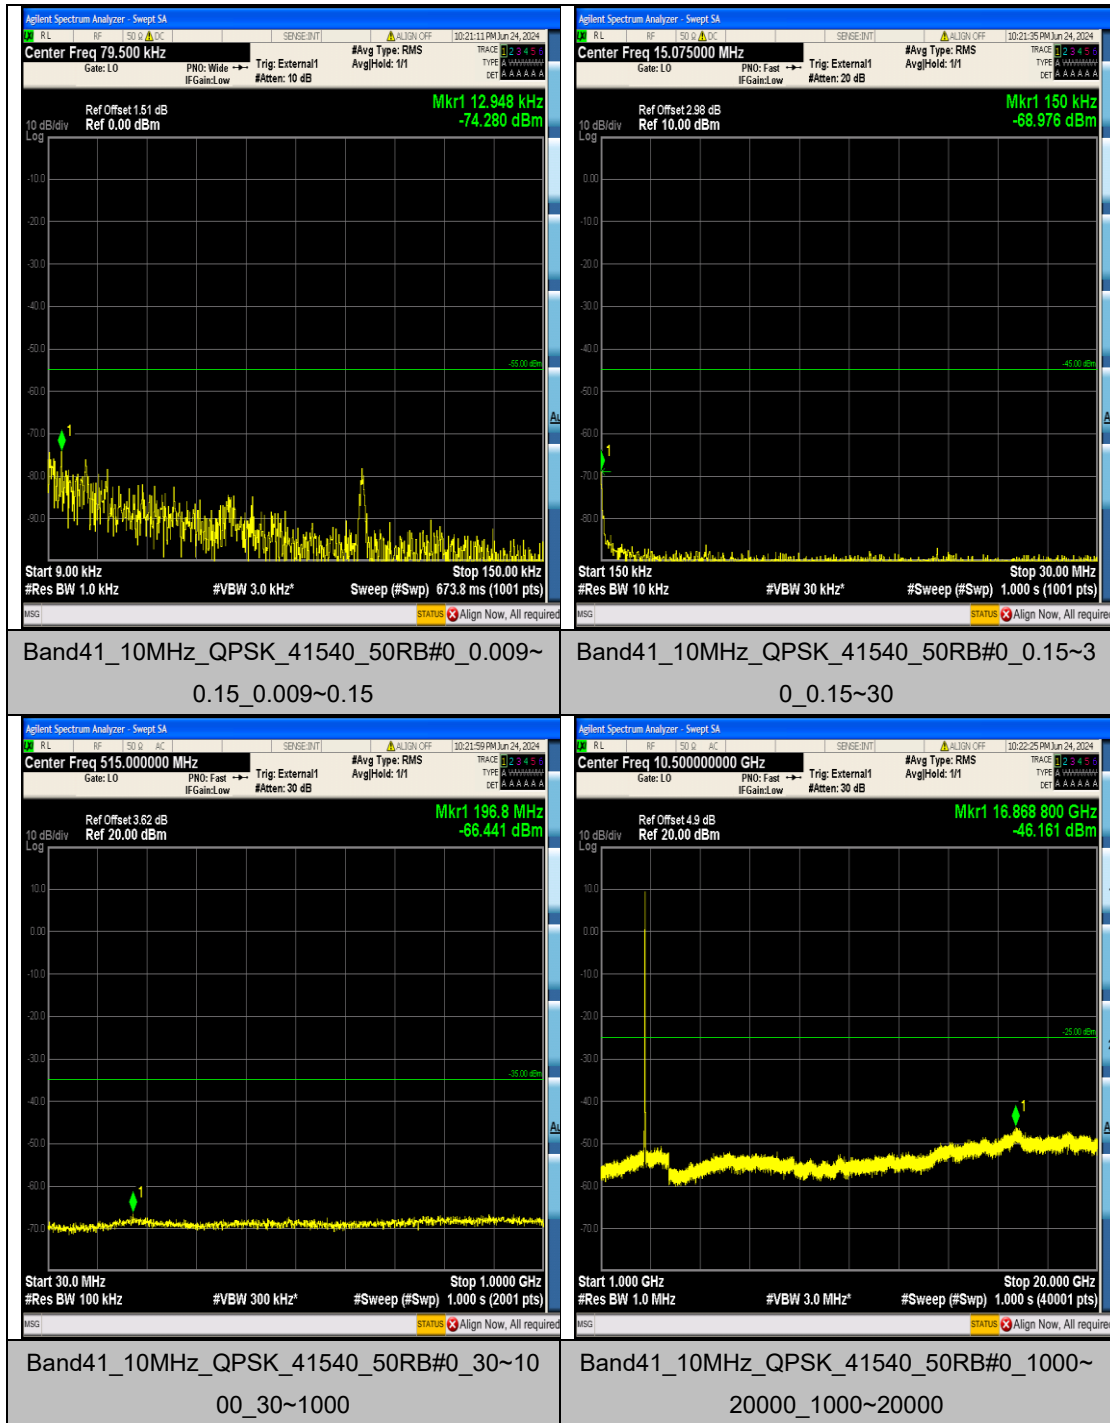

Band41_5MHz_16QAM_41565_25RB#0_1000~
20000_1000~20000

Band41_5MHz_16QAM_41565_25RB#0_20000
~27000_20000~27000

Band41_10MHz_QPSK_39700_50RB#0_0.009~
0.15_0.009~0.15

Band41_10MHz_QPSK_39700_50RB#0_0.15~3
0_0.15~30

Band41_15MHz_QPSK_40620_75RB#0_1000~
20000_1000~20000

Band41_15MHz_QPSK_40620_75RB#0_20000
~27000_20000~27000

Band41_15MHz_QPSK_41515_75RB#0_0.009~
0.15_0.009~0.15

Band41_15MHz_QPSK_41515_75RB#0_0.15~3
0_0.15~30