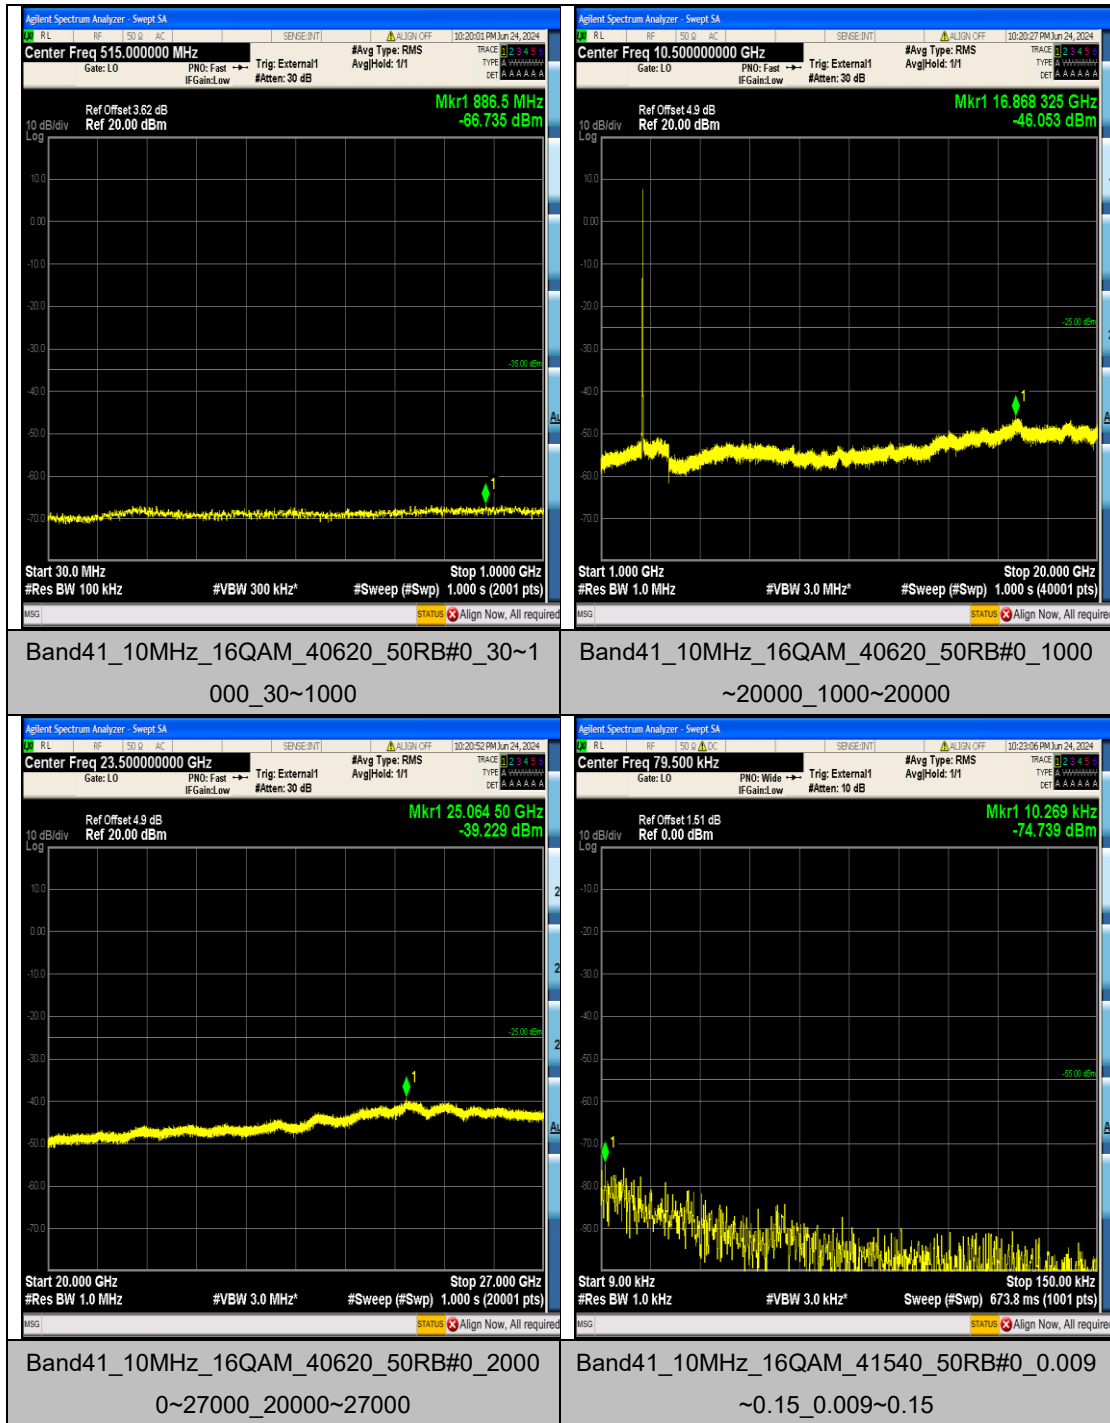

Band41_5MHz_16QAM_41565_25RB#0_1000~
20000_1000~20000

Band41_5MHz_16QAM_41565_25RB#0_20000
~27000_20000~27000

Band41_10MHz_QPSK_39700_50RB#0_0.009~
0.15_0.009~0.15

Band41_10MHz_QPSK_39700_50RB#0_0.15~3
0_0.15~30

Band41_15MHz_QPSK_40620_75RB#0_1000~
20000_1000~20000

Band41_15MHz_QPSK_40620_75RB#0_20000
~27000_20000~27000

Band41_15MHz_QPSK_41515_75RB#0_0.009~
0.15_0.009~0.15

Band41_15MHz_QPSK_41515_75RB#0_0.15~3
0_0.15~30