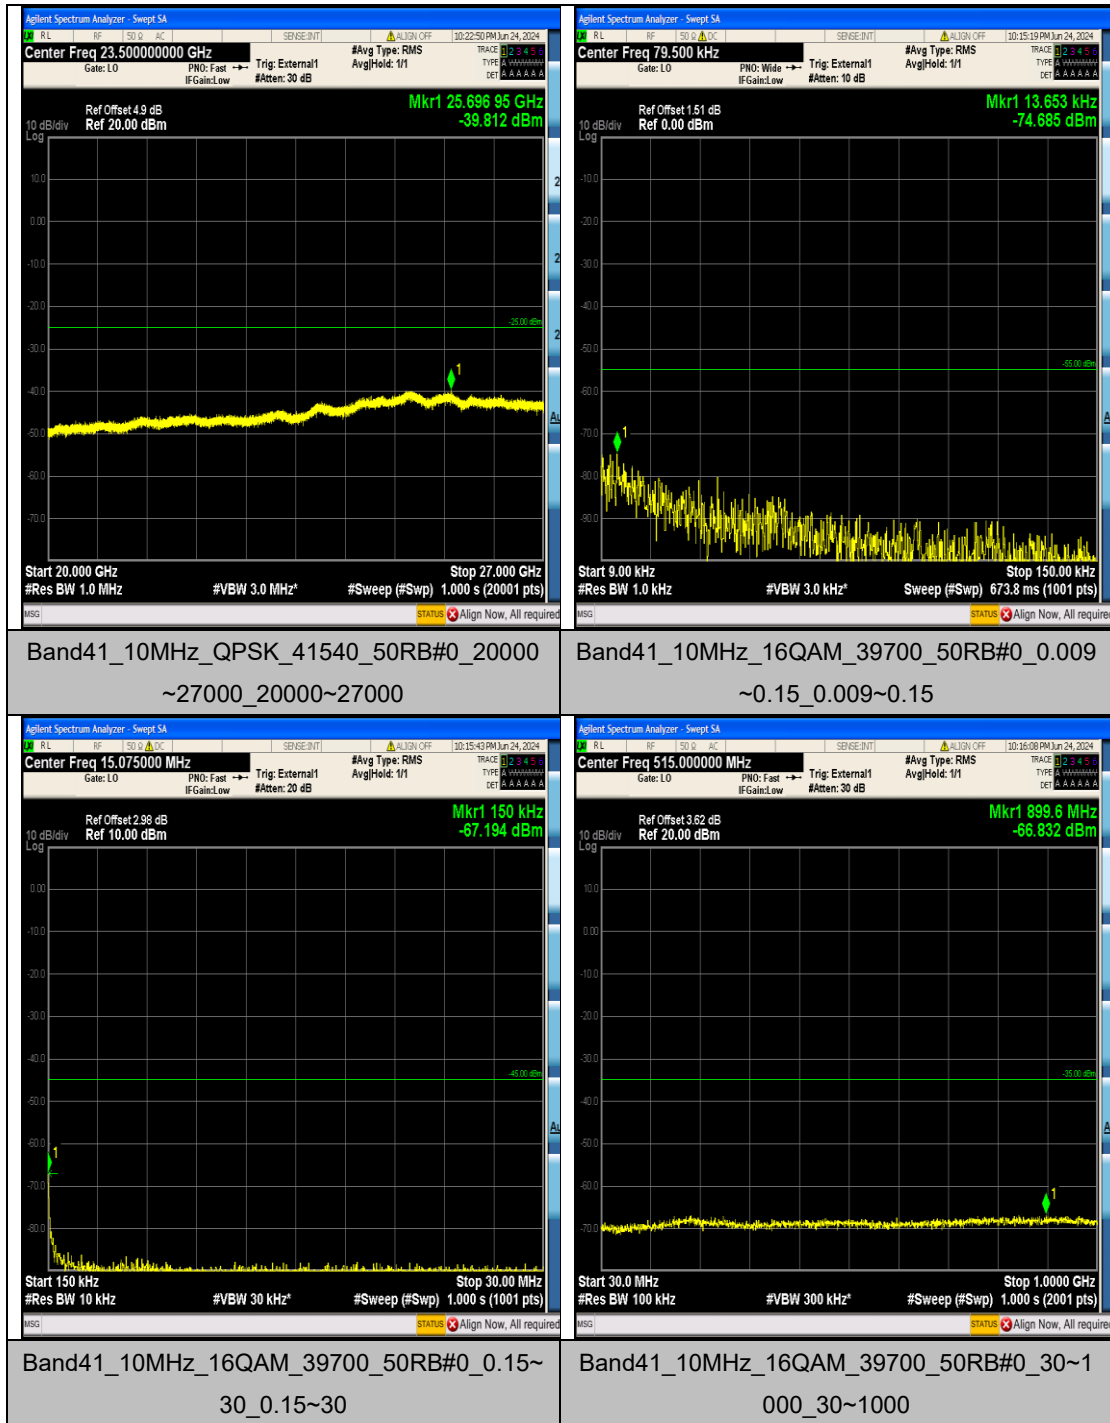

Band41_5MHz_16QAM_41565_25RB#0_1000~
20000_1000~20000

Band41_5MHz_16QAM_41565_25RB#0_20000
~27000_20000~27000

Band41_10MHz_QPSK_39700_50RB#0_0.009~
0.15_0.009~0.15

Band41_10MHz_QPSK_39700_50RB#0_0.15~3
0_0.15~30

Band41_15MHz_QPSK_40620_75RB#0_1000~
20000_1000~20000

Band41_15MHz_QPSK_40620_75RB#0_20000
~27000_20000~27000

Band41_15MHz_QPSK_41515_75RB#0_0.009~
0.15_0.009~0.15

Band41_15MHz_QPSK_41515_75RB#0_0.15~3
0_0.15~30