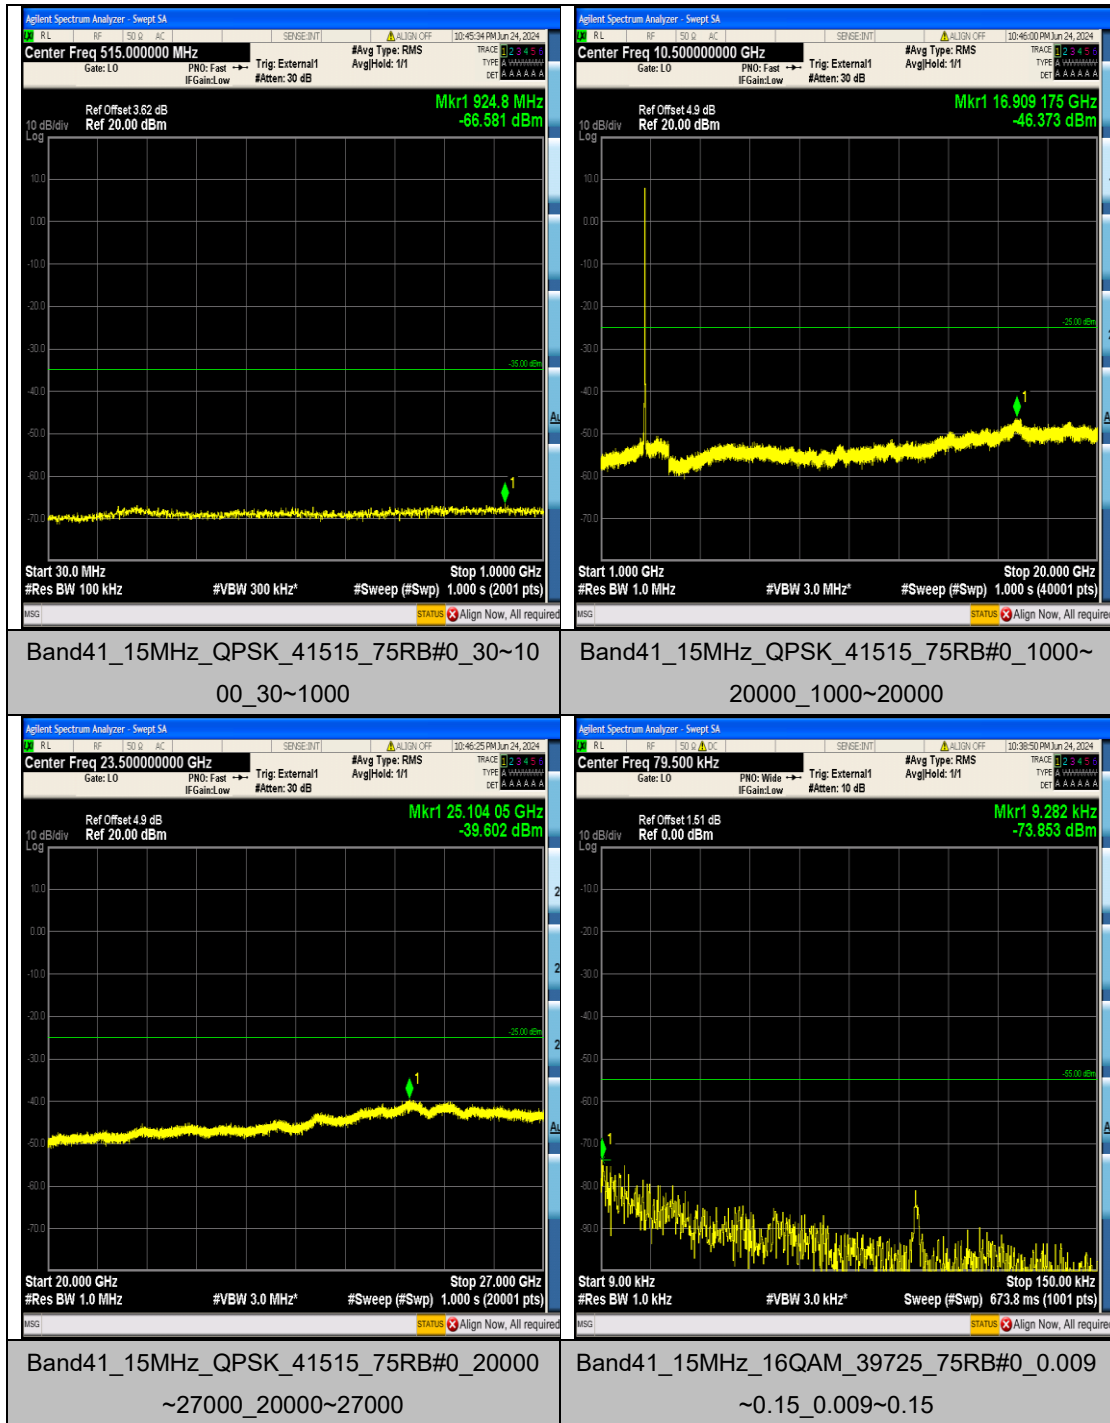

Band41_5MHz_16QAM_41565_25RB#0_1000~
20000_1000~20000

Band41_5MHz_16QAM_41565_25RB#0_20000
~27000_20000~27000

Band41_10MHz_QPSK_39700_50RB#0_0.009~
0.15_0.009~0.15

Band41_10MHz_QPSK_39700_50RB#0_0.15~3
0_0.15~30

Band41_15MHz_QPSK_40620_75RB#0_1000~
20000_1000~20000

Band41_15MHz_QPSK_40620_75RB#0_20000
~27000_20000~27000

Band41_15MHz_QPSK_41515_75RB#0_0.009~
0.15_0.009~0.15

Band41_15MHz_QPSK_41515_75RB#0_0.15~3
0_0.15~30

Band41_15MHz_16QAM_39725_75RB#0_0.15~30_0.15~30

Band41_15MHz_16QAM_39725_75RB#0_30~1000_30~1000

Band41_15MHz_16QAM_39725_75RB#0_1000~20000_1000~20000

Band41_15MHz_16QAM_39725_75RB#0_2000~27000_2000~27000