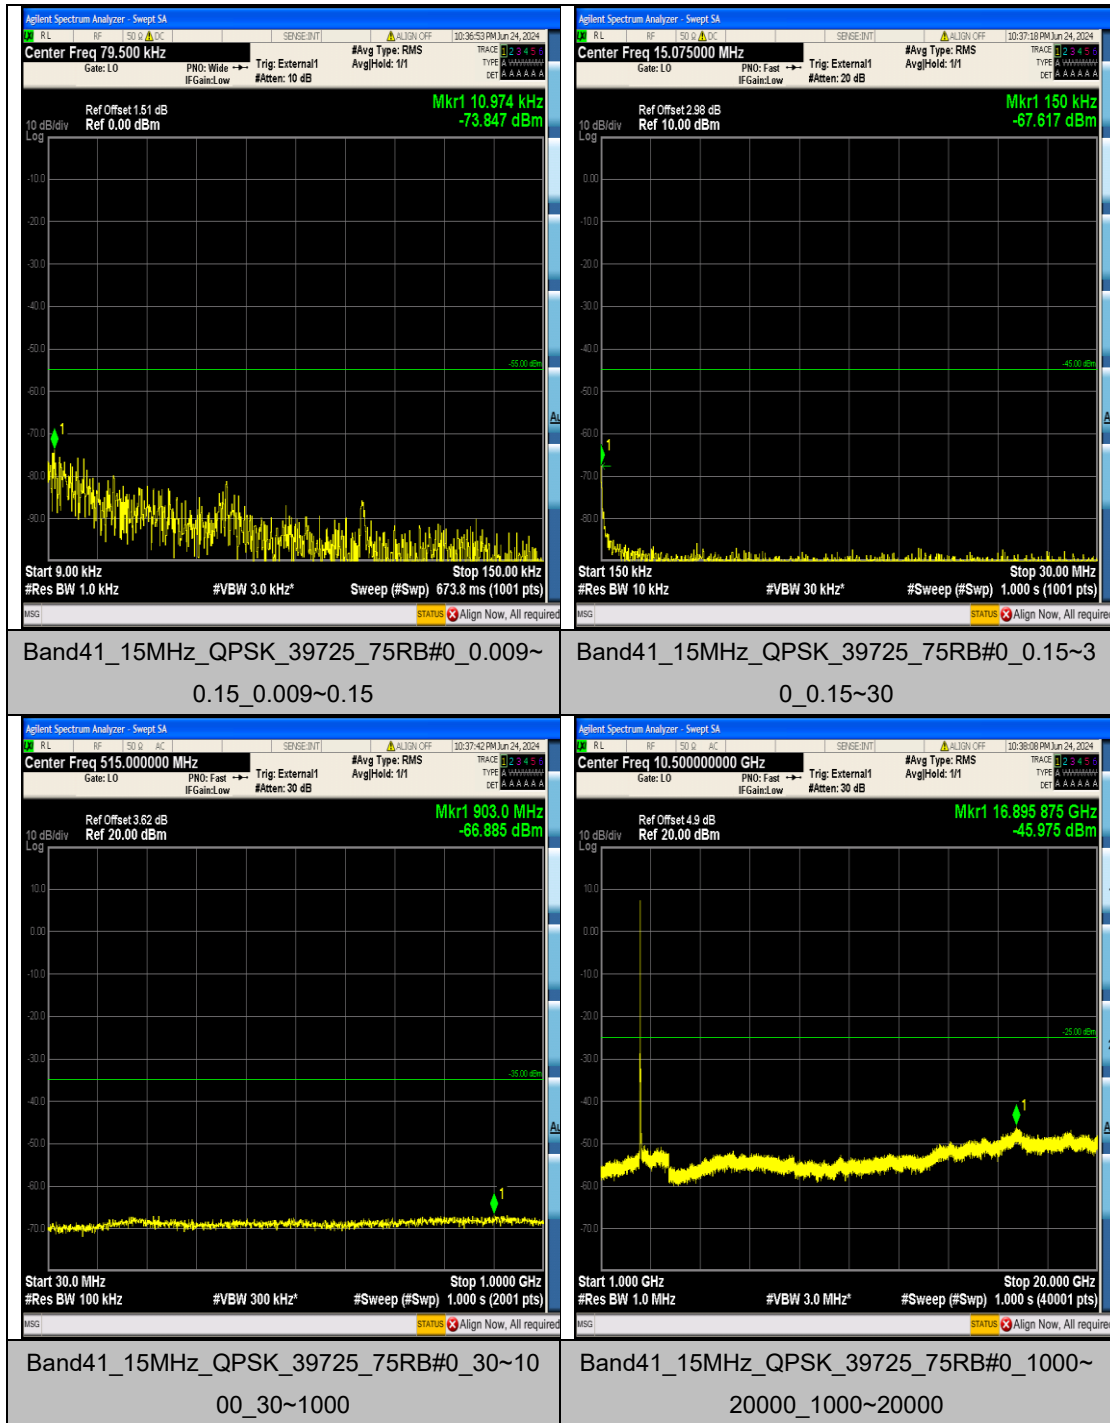

Band41_5MHz_16QAM_41565_25RB#0_1000~
20000_1000~20000

Band41_5MHz_16QAM_41565_25RB#0_20000
~27000_20000~27000

Band41_10MHz_QPSK_39700_50RB#0_0.009~
0.15_0.009~0.15

Band41_10MHz_QPSK_39700_50RB#0_0.15~3
0_0.15~30

Band41_15MHz_QPSK_40620_75RB#0_1000~
20000_1000~20000

Band41_15MHz_QPSK_40620_75RB#0_20000
~27000_20000~27000

Band41_15MHz_QPSK_41515_75RB#0_0.009~
0.15_0.009~0.15

Band41_15MHz_QPSK_41515_75RB#0_0.15~3
0_0.15~30