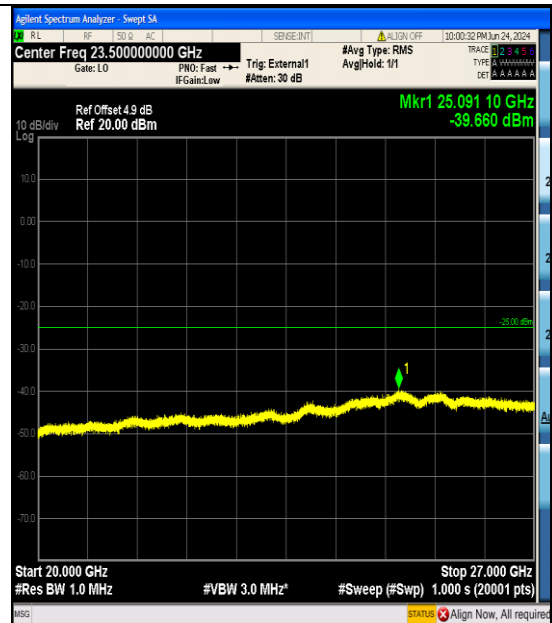

Band41_5MHz_16QAM_41565_25RB#0_1000~
20000_1000~20000

Band41_5MHz_16QAM_41565_25RB#0_20000
~27000_20000~27000

Band41_10MHz_QPSK_39700_50RB#0_0.009~
0.15_0.009~0.15

Band41_10MHz_QPSK_39700_50RB#0_0.15~3
0_0.15~30