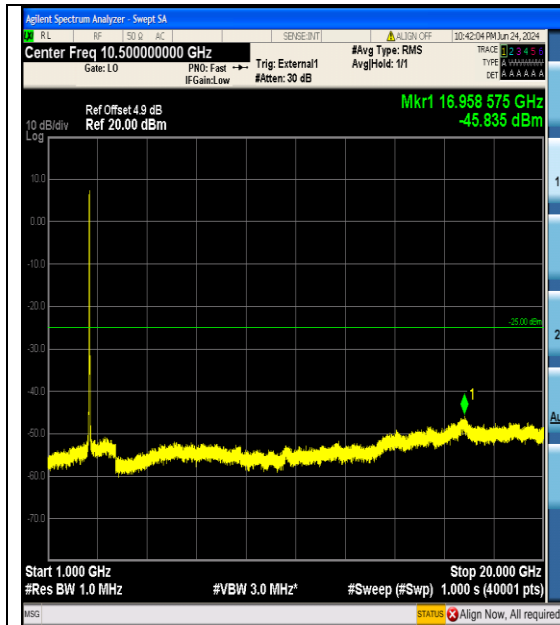

Band41_5MHz_16QAM_41565_25RB#0_1000~
20000_1000~20000

Band41_5MHz_16QAM_41565_25RB#0_20000
~27000_20000~27000

Band41_10MHz_QPSK_39700_50RB#0_0.009~
0.15_0.009~0.15

Band41_10MHz_QPSK_39700_50RB#0_0.15~3
0_0.15~30