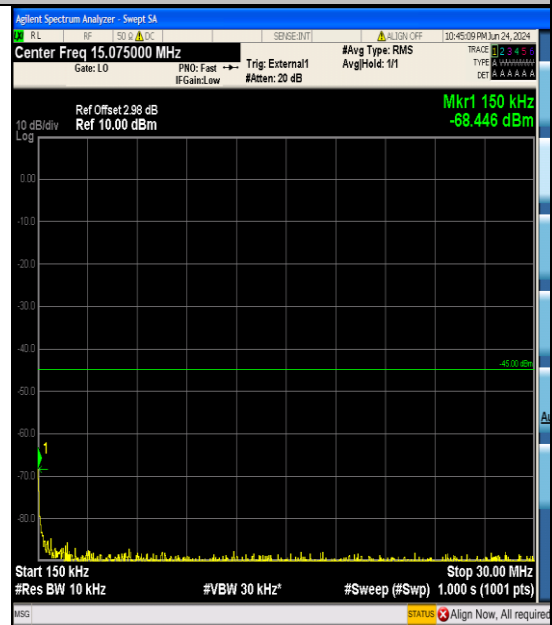

Band41_5MHz_16QAM_41565_25RB#0_1000~
20000_1000~20000

Band41_5MHz_16QAM_41565_25RB#0_20000
~27000_20000~27000

Band41_10MHz_QPSK_39700_50RB#0_0.009~
0.15_0.009~0.15

Band41_10MHz_QPSK_39700_50RB#0_0.15~3
0_0.15~30

Band41_15MHz_QPSK_40620_75RB#0_1000~
20000_1000~20000

Band41_15MHz_QPSK_40620_75RB#0_20000
~27000_20000~27000

Band41_15MHz_QPSK_41515_75RB#0_0.009~
0.15_0.009~0.15

Band41_15MHz_QPSK_41515_75RB#0_0.15~3
0_0.15~30