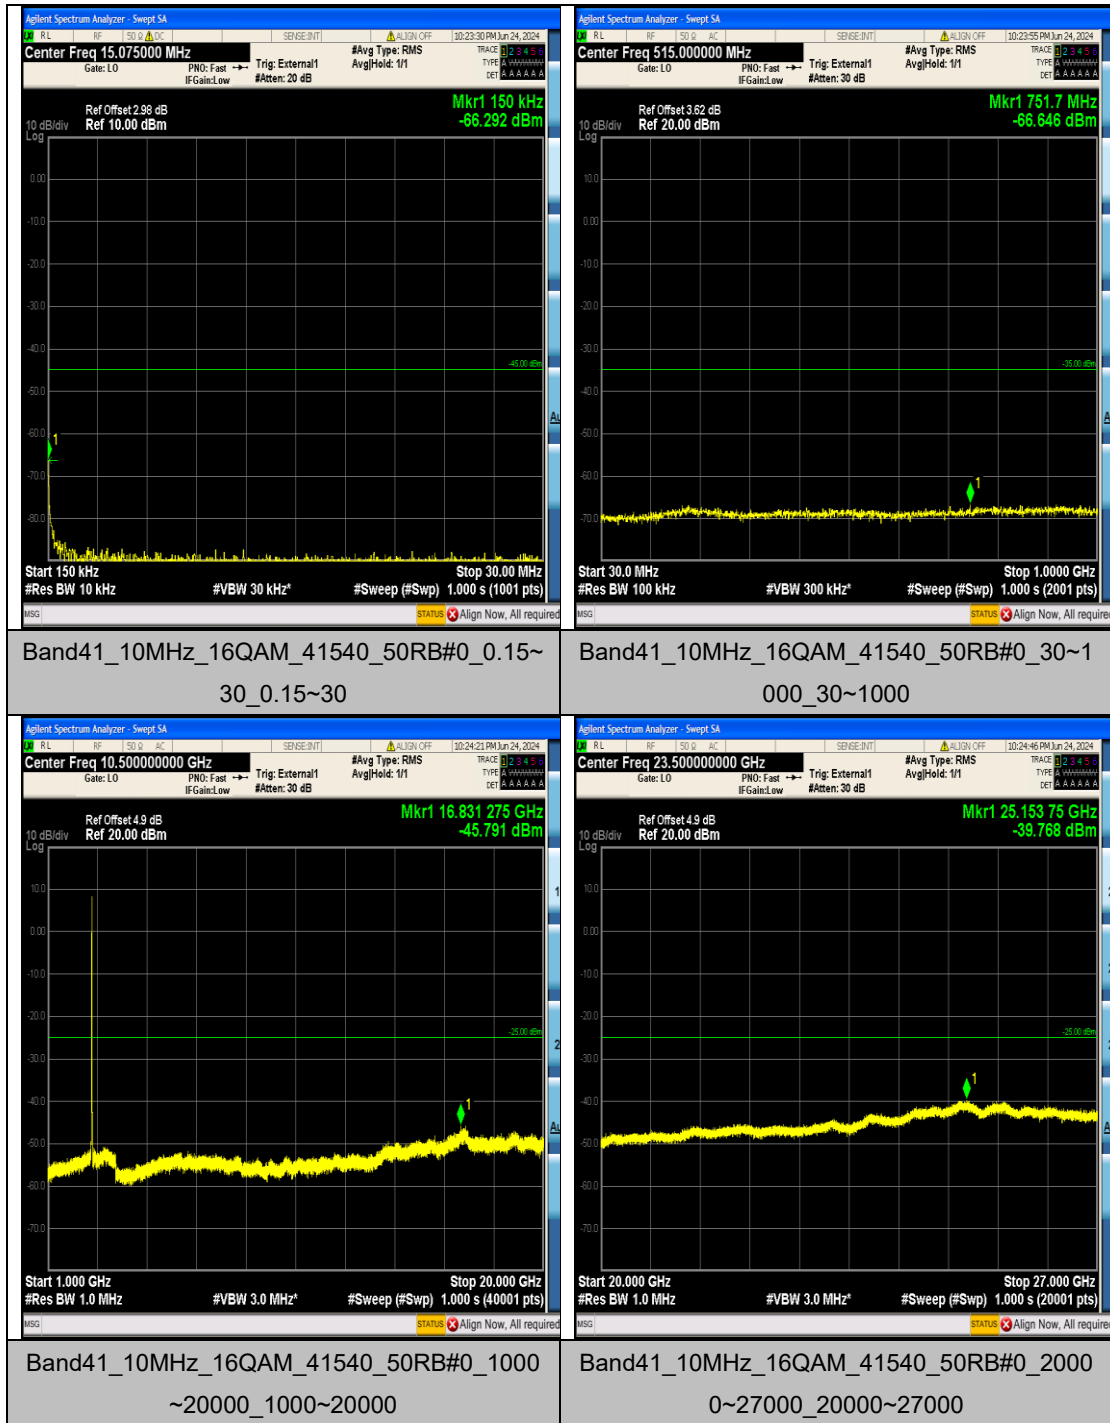

Band41_5MHz_16QAM_41565_25RB#0_1000~
20000_1000~20000

Band41_5MHz_16QAM_41565_25RB#0_20000
~27000_20000~27000

Band41_10MHz_QPSK_39700_50RB#0_0.009~
0.15_0.009~0.15

Band41_10MHz_QPSK_39700_50RB#0_0.15~3
0_0.15~30

Band41_15MHz_QPSK_40620_75RB#0_1000~
20000_1000~20000

Band41_15MHz_QPSK_40620_75RB#0_20000
~27000_20000~27000

Band41_15MHz_QPSK_41515_75RB#0_0.009~
0.15_0.009~0.15

Band41_15MHz_QPSK_41515_75RB#0_0.15~3
0_0.15~30

Band41_15MHz_16QAM_39725_75RB#0_0.15~30_0.15~30

Band41_15MHz_16QAM_39725_75RB#0_30~1000_30~1000

Band41_15MHz_16QAM_39725_75RB#0_1000~20000_1000~20000

Band41_15MHz_16QAM_39725_75RB#0_2000~27000_2000~27000