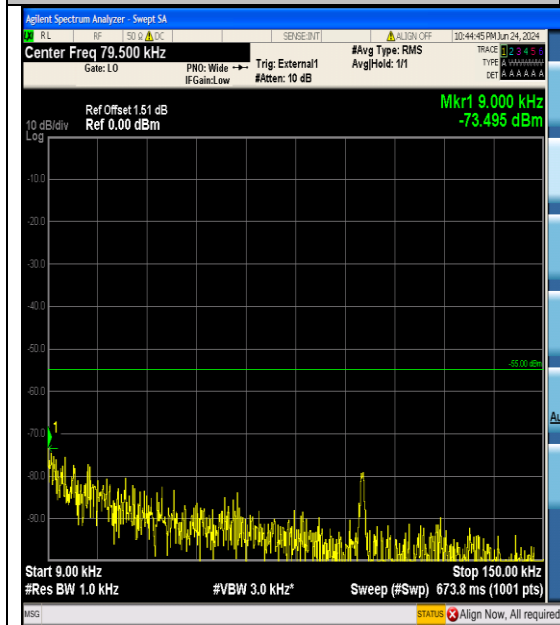

Band41_5MHz_16QAM_41565_25RB#0_1000~
20000_1000~20000

Band41_5MHz_16QAM_41565_25RB#0_20000
~27000_20000~27000

Band41_10MHz_QPSK_39700_50RB#0_0.009~
0.15_0.009~0.15

Band41_10MHz_QPSK_39700_50RB#0_0.15~3
0_0.15~30

Band41_15MHz_QPSK_40620_75RB#0_1000~
20000_1000~20000

Band41_15MHz_QPSK_40620_75RB#0_20000
~27000_20000~27000

Band41_15MHz_QPSK_41515_75RB#0_0.009~
0.15_0.009~0.15

Band41_15MHz_QPSK_41515_75RB#0_0.15~3
0_0.15~30