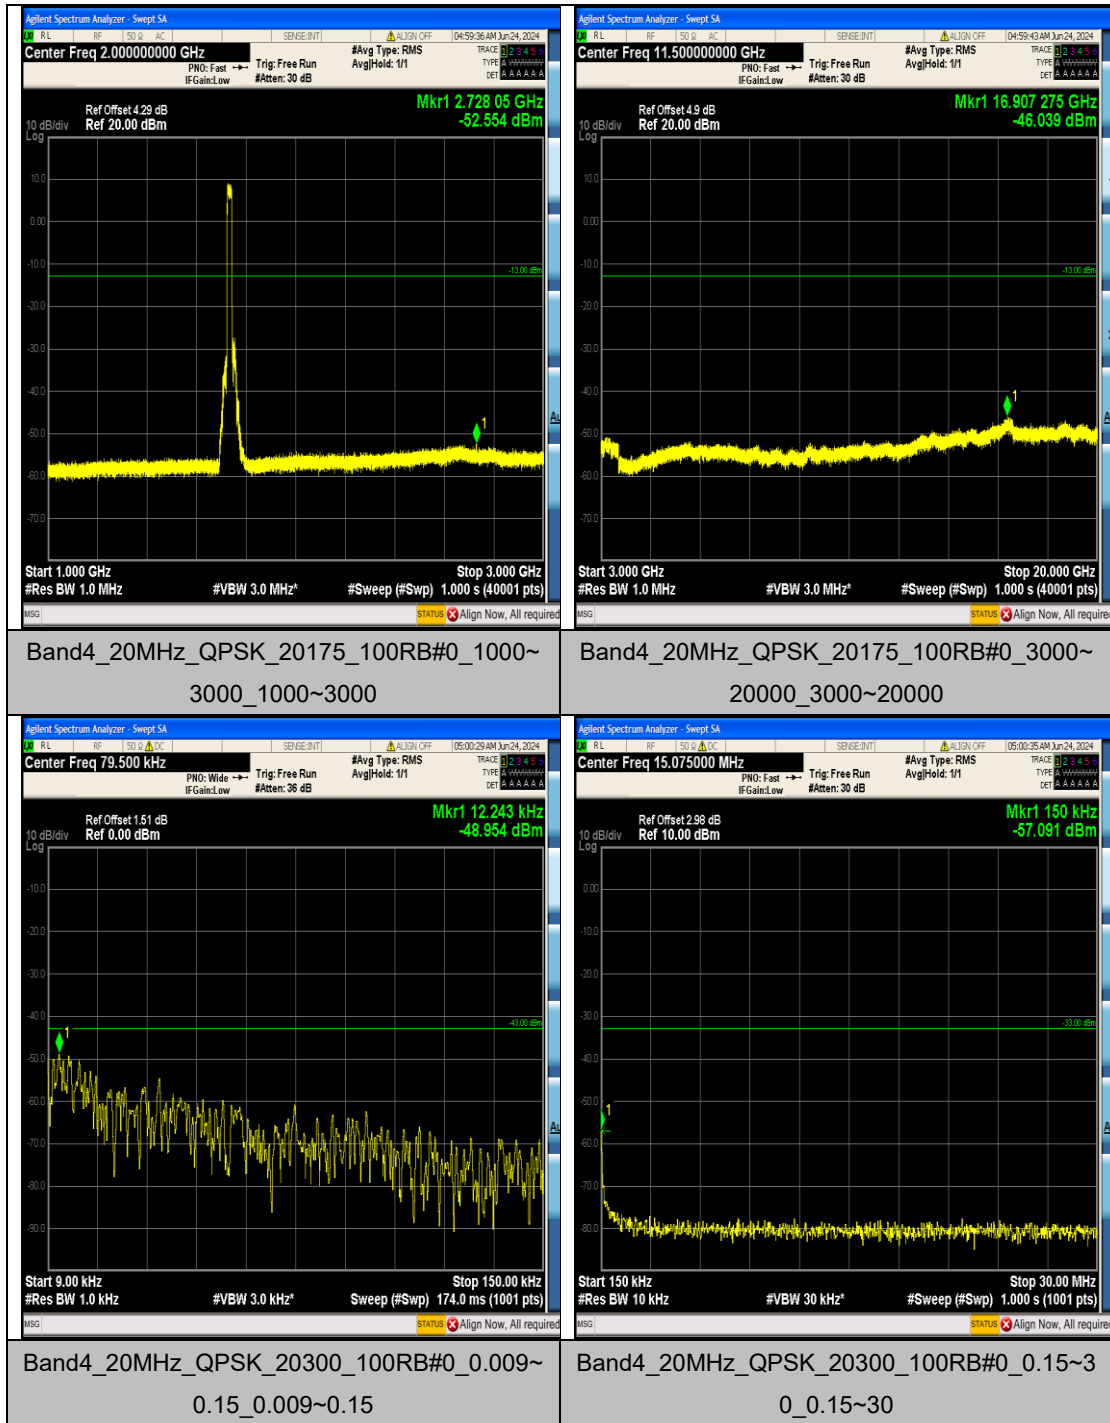

Appendix F: Frequency Stability

Test Result

Voltage										
Band	Bandwidth	Modulation	Channel	RB Configure	Voltage [Vdc]	Temperature (°C)	Deviation (Hz)	Deviation (ppm)	Limit (ppm)	Verdict
BandName	Bandwidth	Modulation	Channel	RBcfg	VolValue	TempValue	ValueHz	ValuePpm	Limit	Verdict