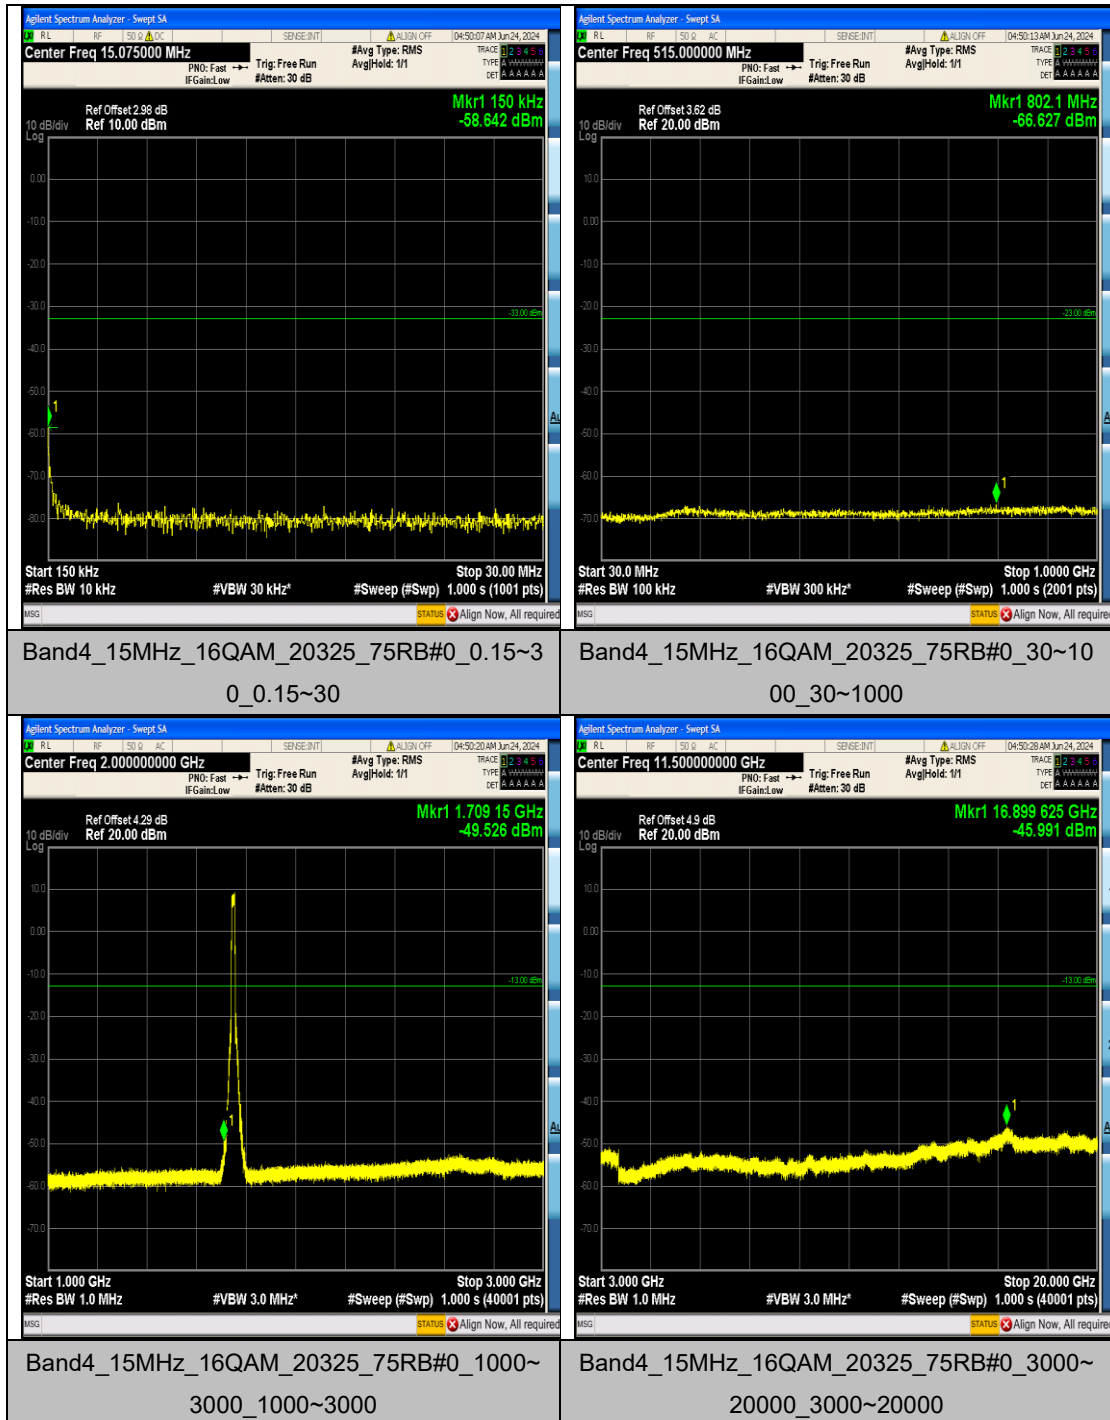

Band4_15MHz_16QAM_20175_75RB#0_30~1000_30~1000

Band4_15MHz_16QAM_20175_75RB#0_1000~3000_1000~3000

Band4_15MHz_16QAM_20175_75RB#0_3000~20000_3000~20000

Band4_15MHz_16QAM_20325_75RB#0_0.009~0.15_0.009~0.15

Appendix F: Frequency Stability

Test Result

Voltage										
Band	Bandwidth	Modulation	Channel	RB Configure	Voltage [Vdc]	Temperature (°C)	Deviation (Hz)	Deviation (ppm)	Limit (ppm)	Verdict
BandName	Bandwidth	Modulation	Channel	RBcfg	VolValue	TempValue	ValueHz	ValuePpm	Limit	Verdict