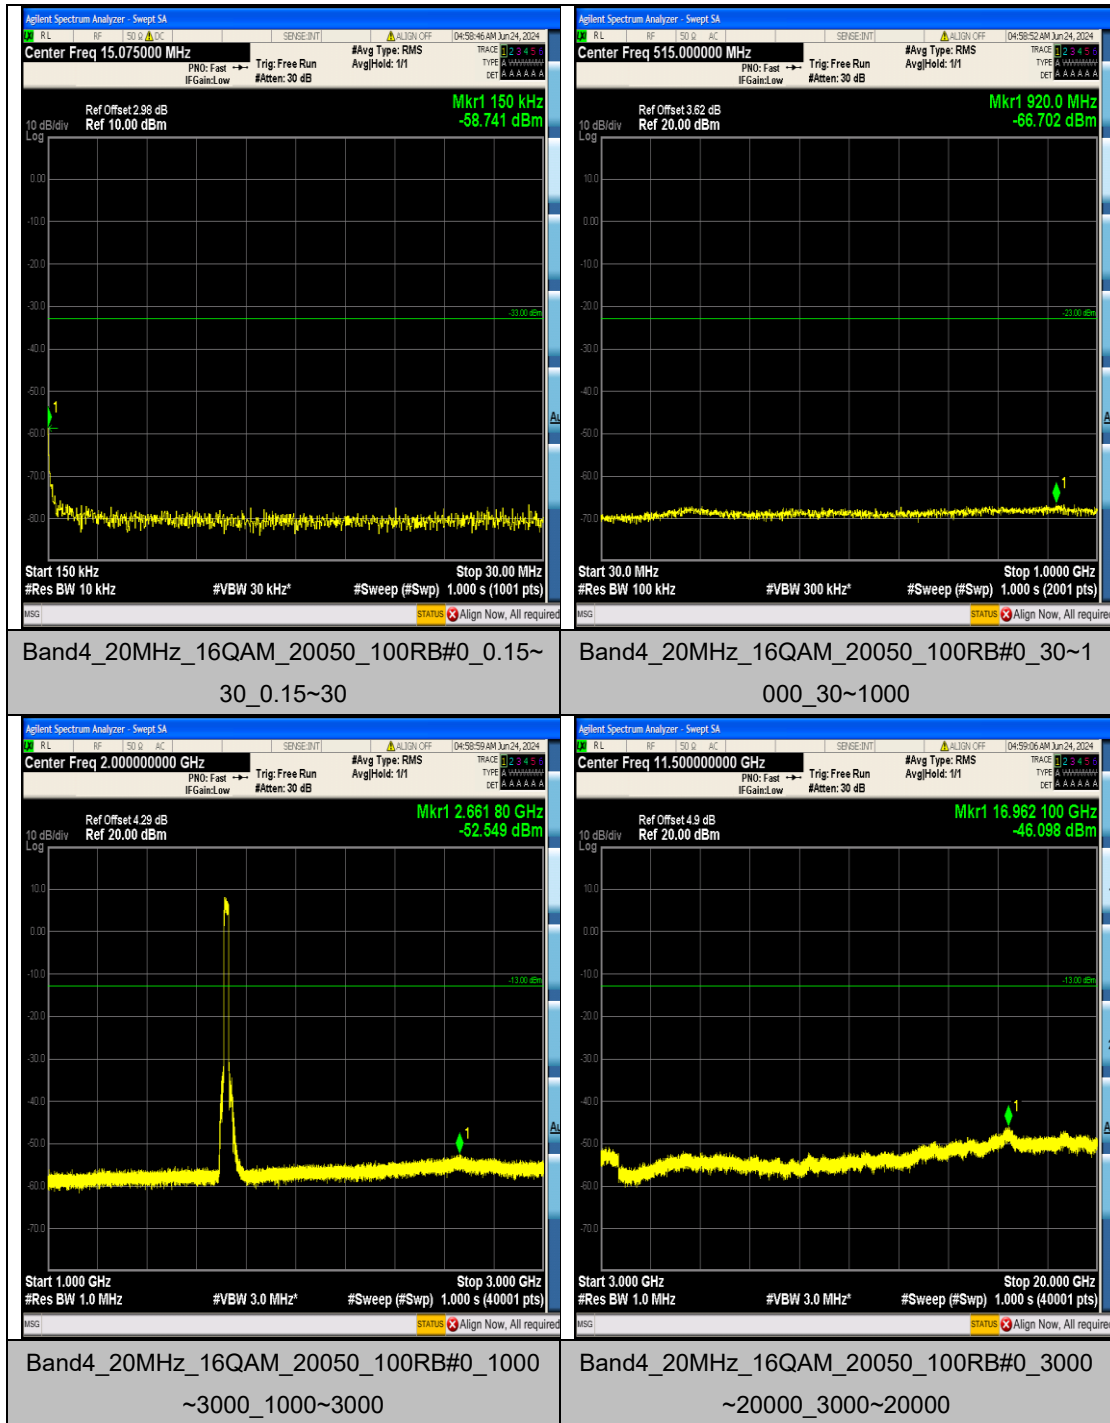

Band4_15MHz_16QAM_20175_75RB#0_30~1000_30~1000

Band4_15MHz_16QAM_20175_75RB#0_1000~3000_1000~3000

Band4_15MHz_16QAM_20175_75RB#0_3000~20000_3000~20000

Band4_15MHz_16QAM_20325_75RB#0_0.009~0.15_0.009~0.15

Appendix F: Frequency Stability

Test Result

Voltage										
Band	Bandwidth	Modulation	Channel	RB Configure	Voltage [Vdc]	Temperature (°C)	Deviation (Hz)	Deviation (ppm)	Limit (ppm)	Verdict
BandName	Bandwidth	Modulation	Channel	RBcfg	VolValue	TempValue	ValueHz	ValuePpm	Limit	Verdict