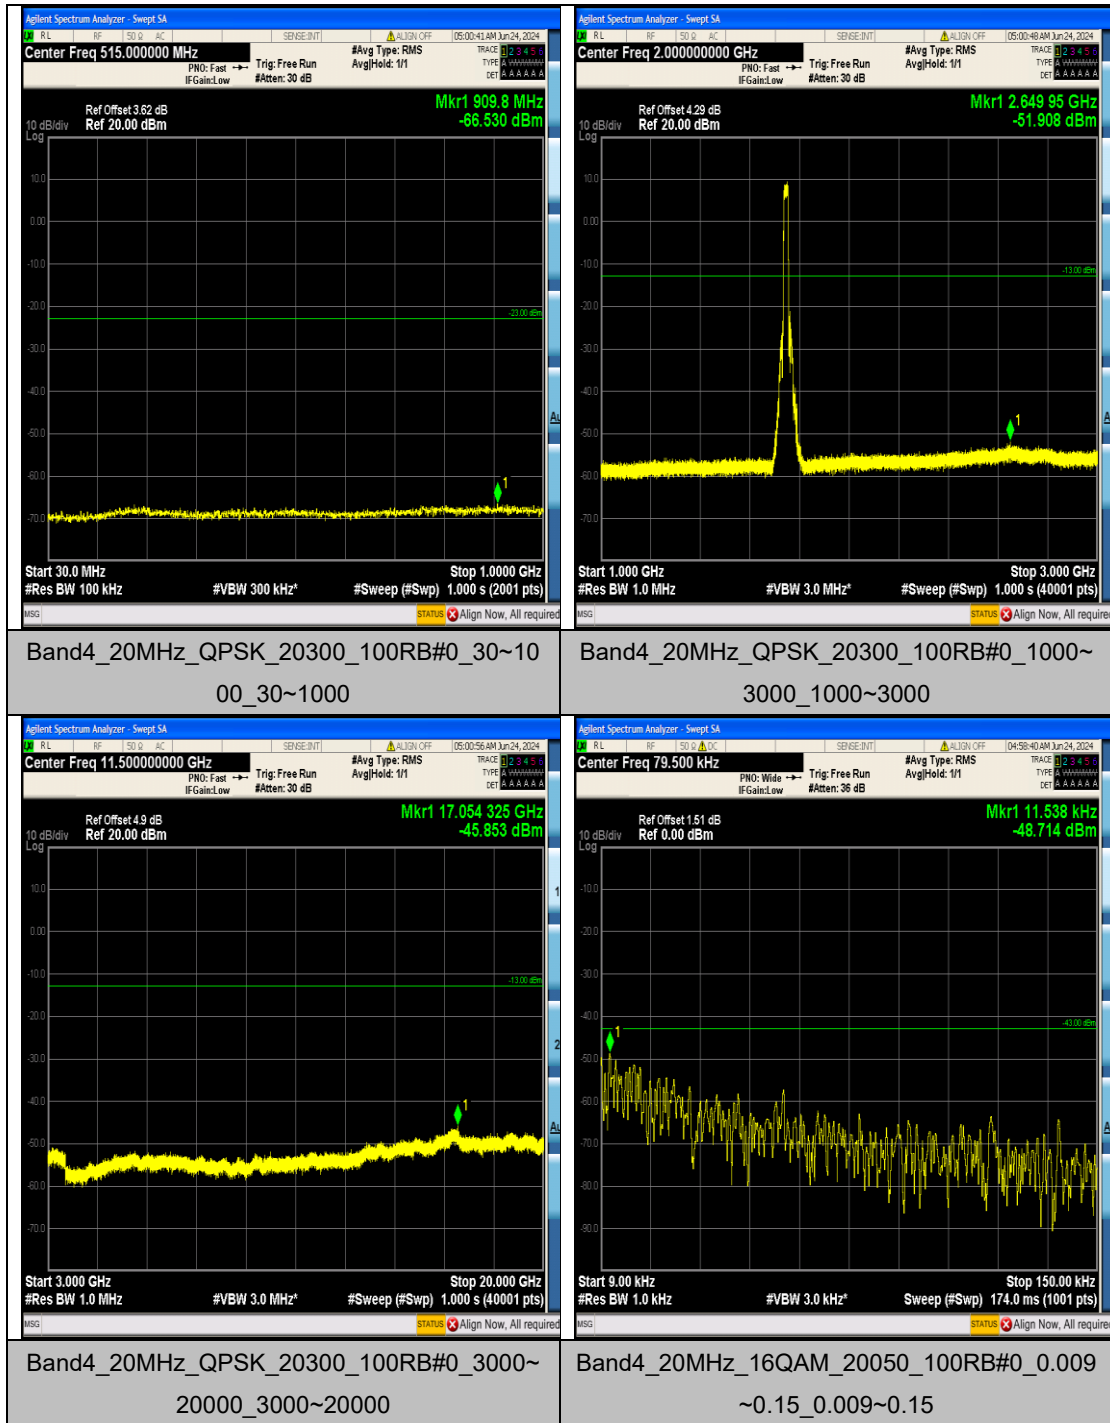

Appendix F: Frequency Stability

Test Result

Voltage										
Band	Bandwidth	Modulation	Channel	RB Configure	Voltage [Vdc]	Temperature (°C)	Deviation (Hz)	Deviation (ppm)	Limit (ppm)	Verdict
BandName	Bandwidth	Modulation	Channel	RBcfg	VolValue	TempValue	ValueHz	ValuePpm	Limit	Verdict