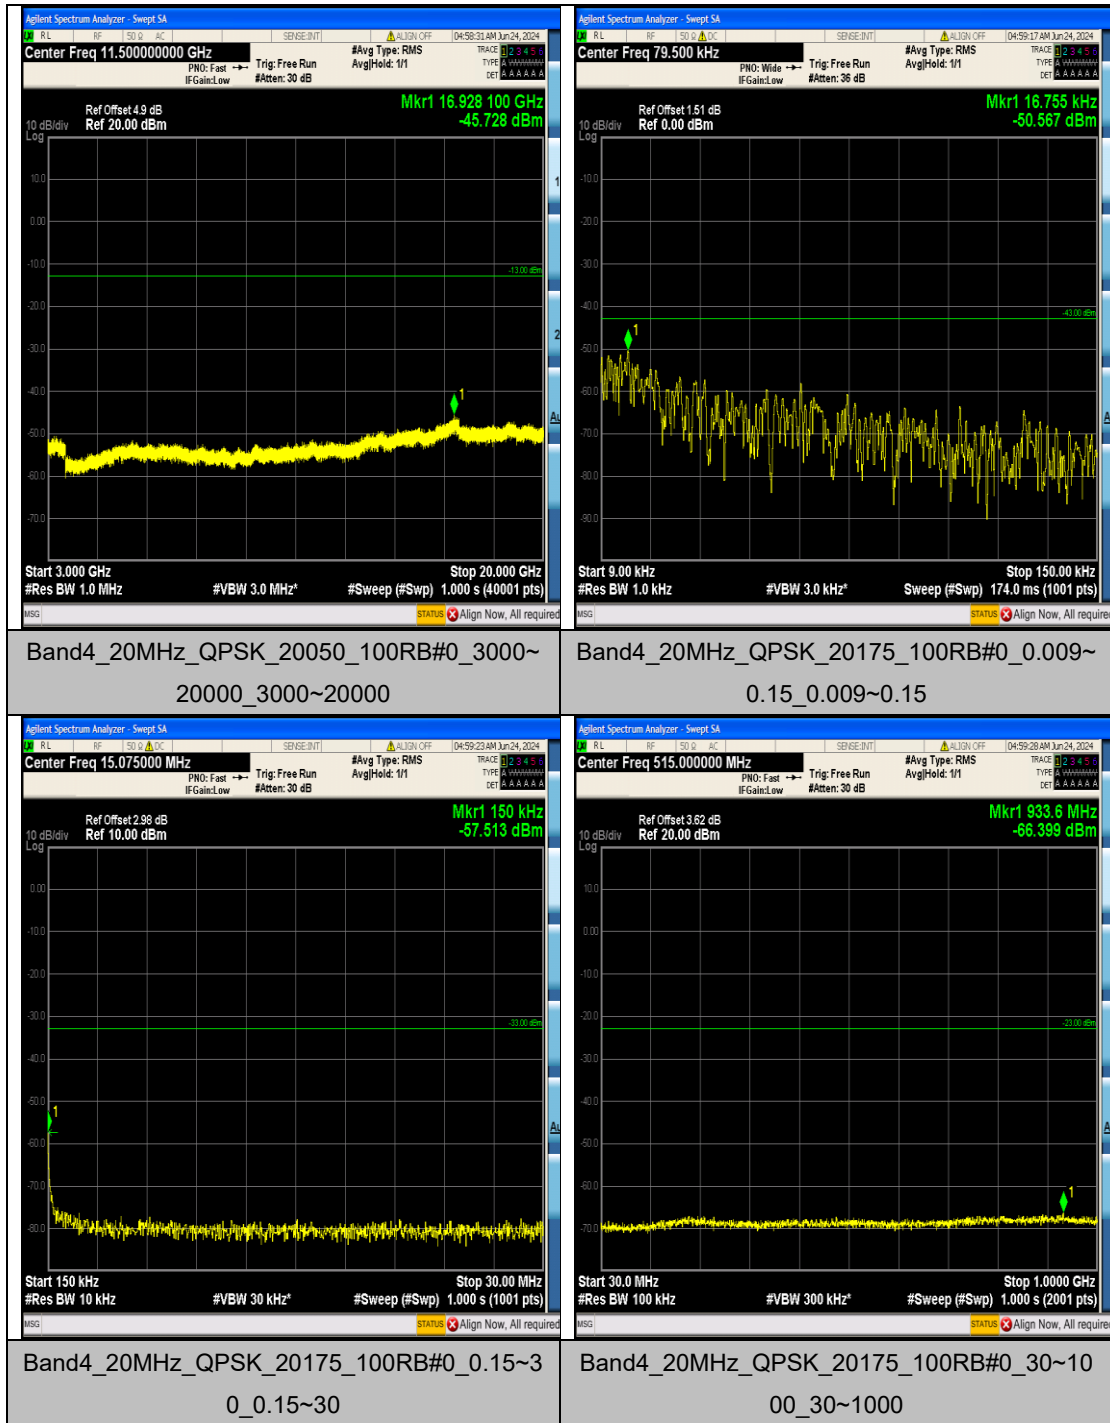

Appendix F: Frequency Stability

Test Result

Voltage										
Band	Bandwidth	Modulation	Channel	RB Configure	Voltage [Vdc]	Temperature (°C)	Deviation (Hz)	Deviation (ppm)	Limit (ppm)	Verdict
BandName	Bandwidth	Modulation	Channel	RBcfg	VolValue	TempValue	ValueHz	ValuePpm	Limit	Verdict