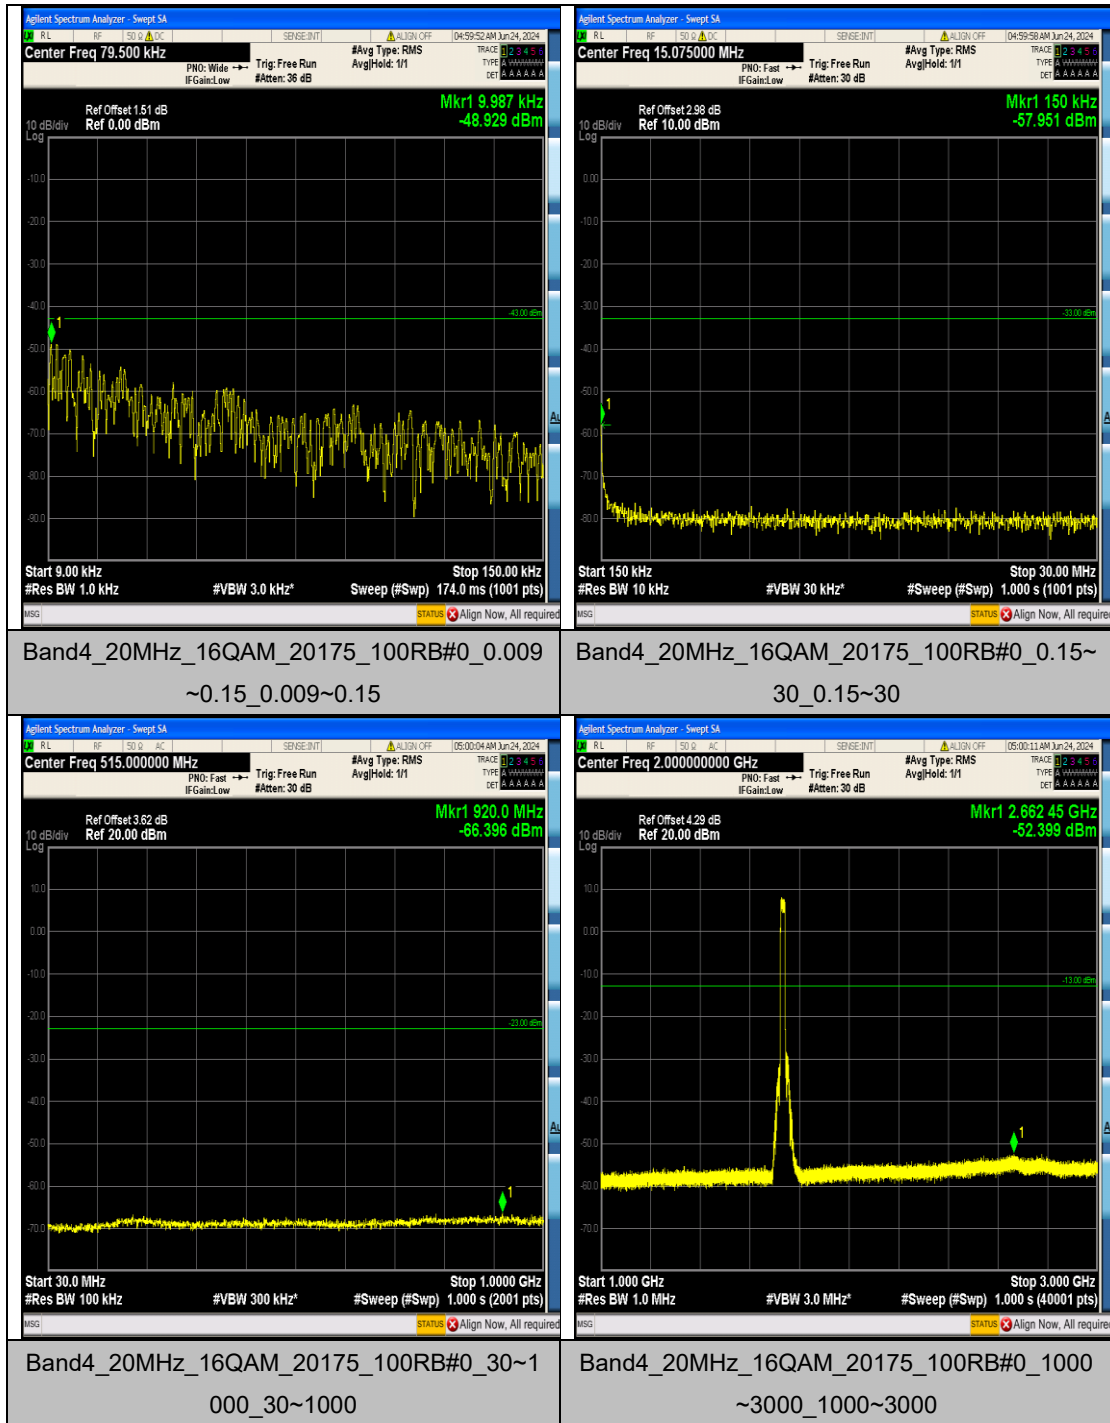

Appendix F: Frequency Stability

Test Result

Voltage										
Band	Bandwidth	Modulation	Channel	RB Configure	Voltage [Vdc]	Temperature (°C)	Deviation (Hz)	Deviation (ppm)	Limit (ppm)	Verdict
BandName	Bandwidth	Modulation	Channel	RBcfg	VolValue	TempValue	ValueHz	ValuePpm	Limit	Verdict