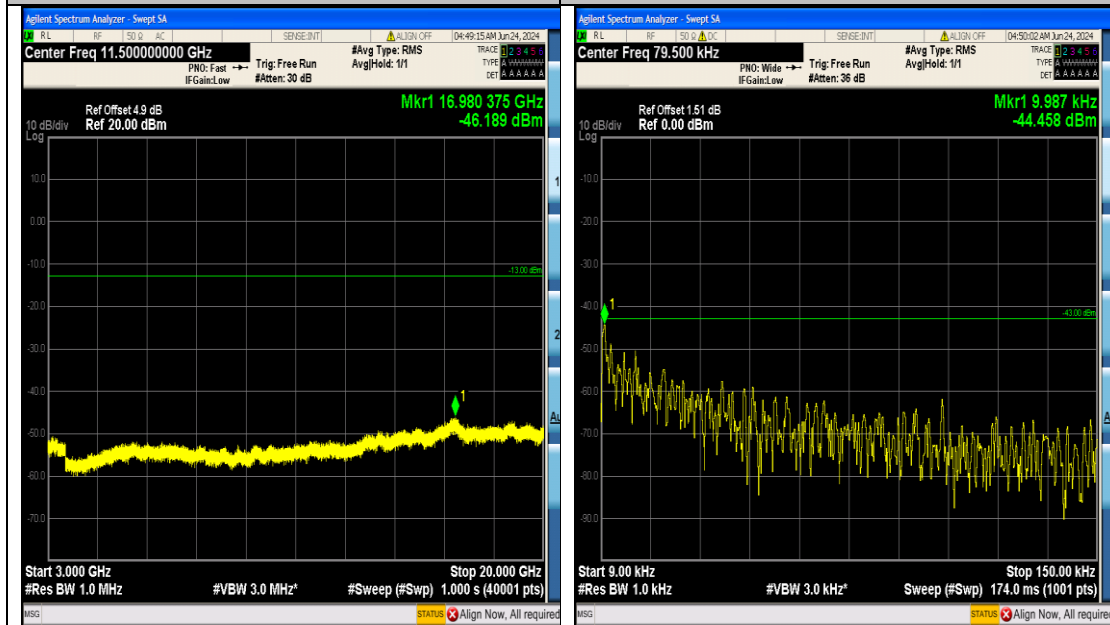

Band4_15MHz_16QAM_20175_75RB#0_30~1000_30~1000

Band4_15MHz_16QAM_20175_75RB#0_1000~3000_1000~3000

Band4_15MHz_16QAM_20175_75RB#0_3000~20000_3000~20000

Band4_15MHz_16QAM_20325_75RB#0_0.009~0.15_0.009~0.15

Appendix F: Frequency Stability

Test Result

Voltage										
Band	Bandwidth	Modulation	Channel	RB Configure	Voltage [Vdc]	Temperature (°C)	Deviation (Hz)	Deviation (ppm)	Limit (ppm)	Verdict
BandName	Bandwidth	Modulation	Channel	RBcfg	VolValue	TempValue	ValueHz	ValuePpm	Limit	Verdict