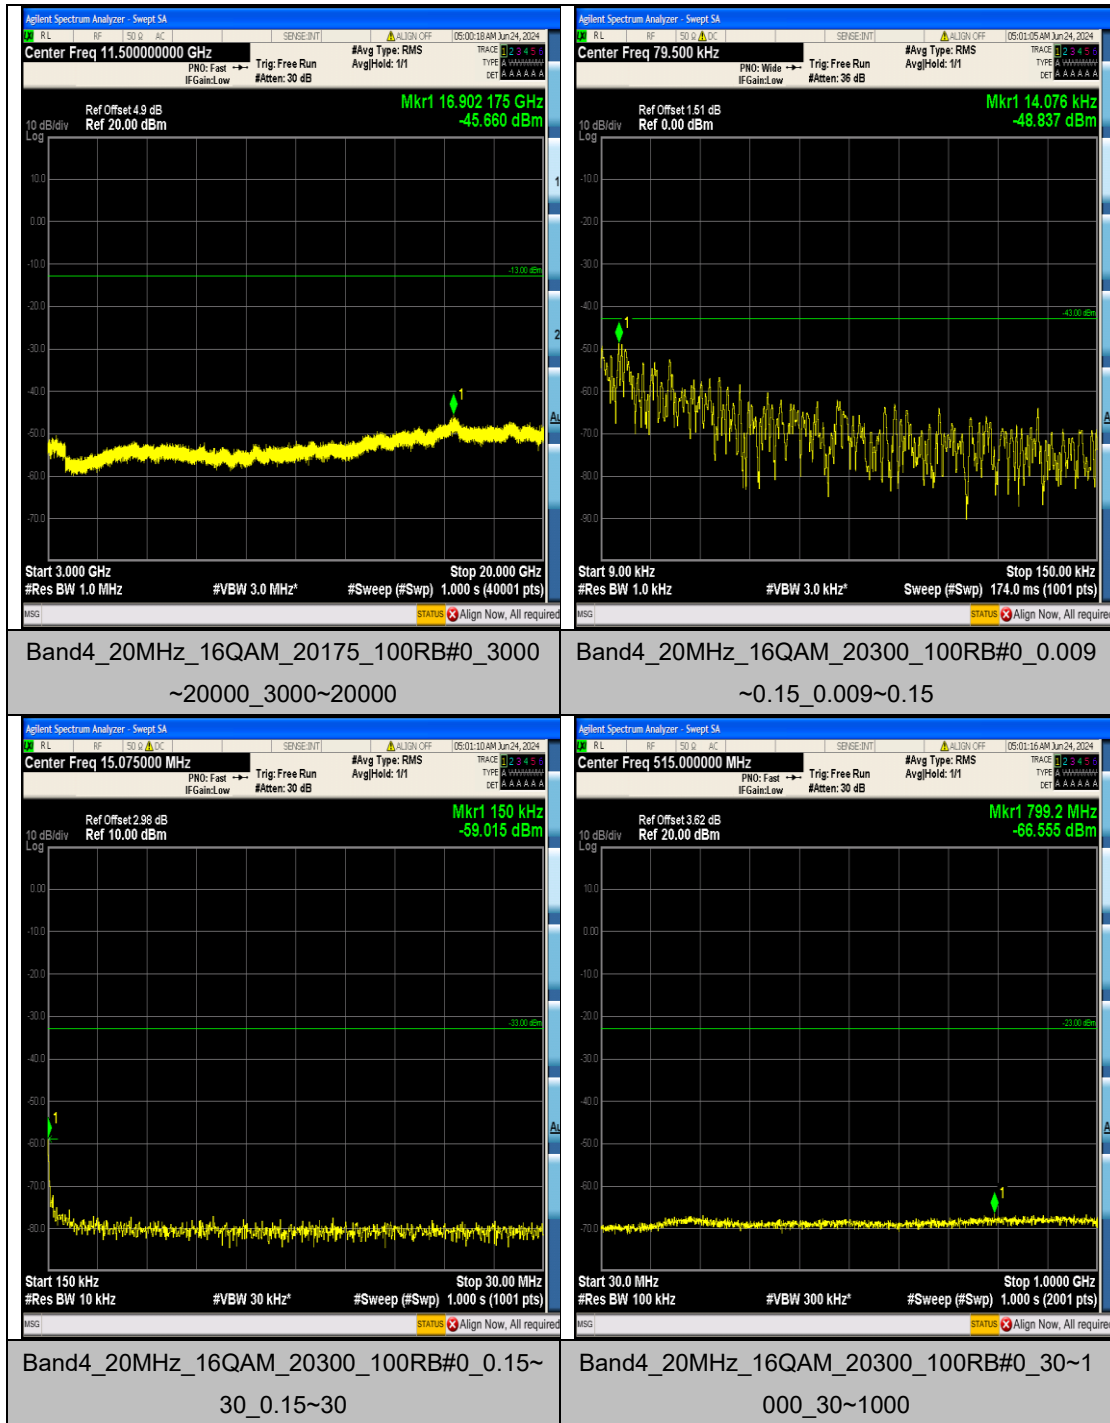

Appendix F: Frequency Stability

Test Result

Voltage										
Band	Bandwidth	Modulation	Channel	RB Configure	Voltage [Vdc]	Temperature (°C)	Deviation (Hz)	Deviation (ppm)	Limit (ppm)	Verdict
BandName	Bandwidth	Modulation	Channel	RBcfg	VolValue	TempValue	ValueHz	ValuePpm	Limit	Verdict