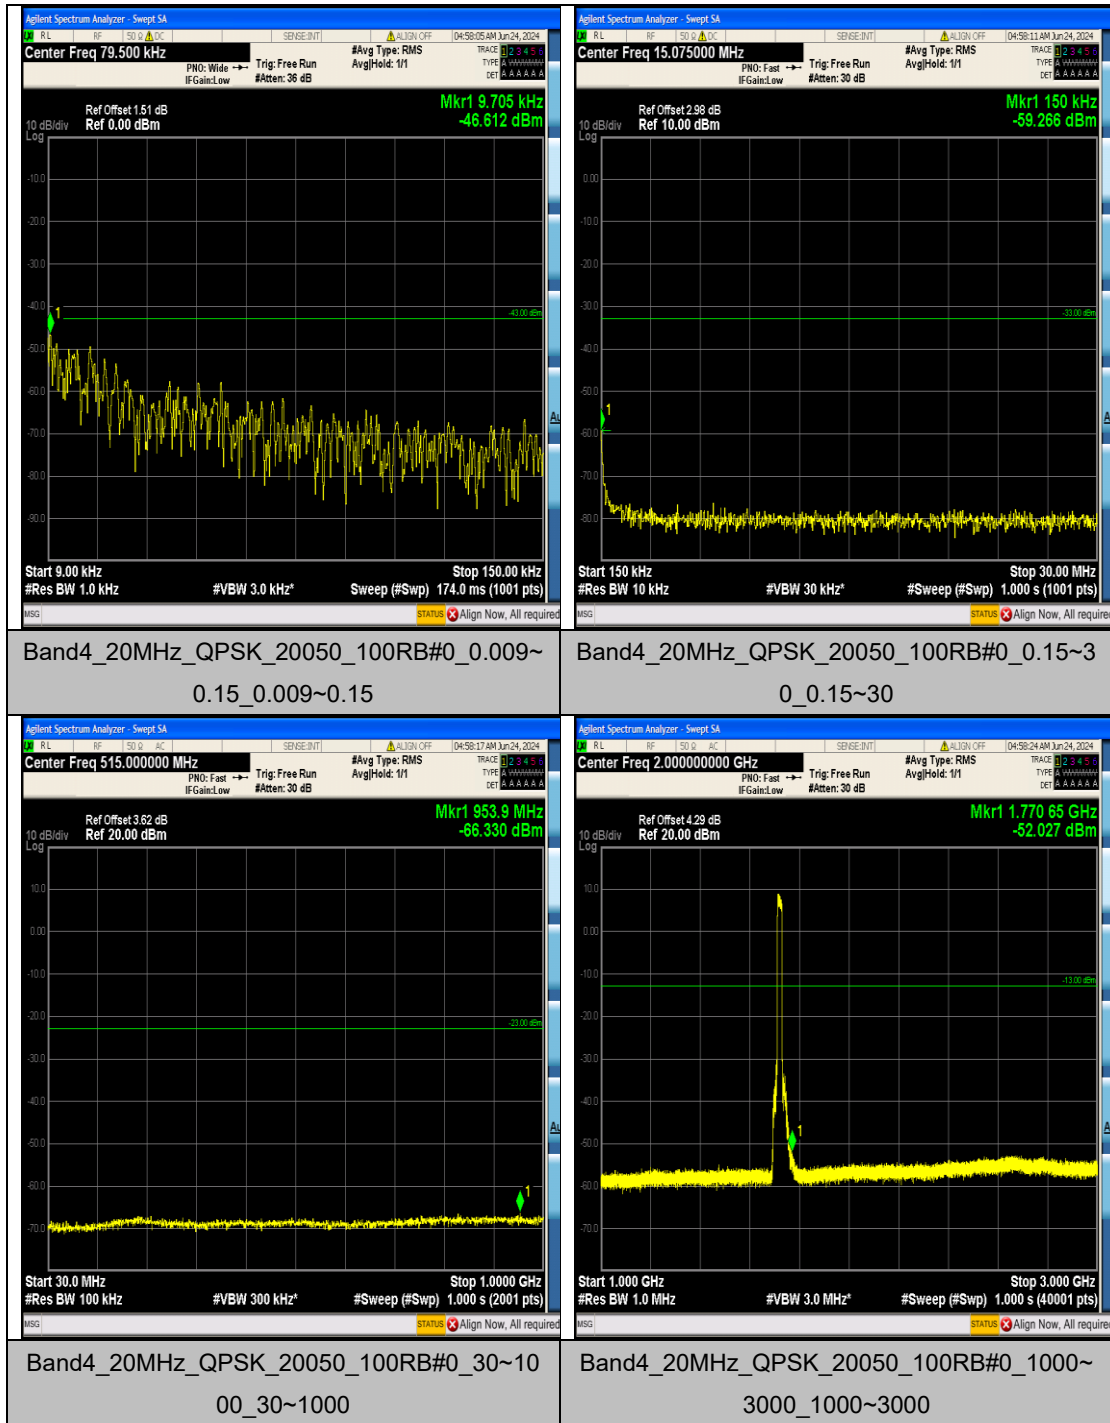

Appendix F: Frequency Stability

Test Result

Voltage										
Band	Bandwidth	Modulation	Channel	RB Configure	Voltage [Vdc]	Temperature (°C)	Deviation (Hz)	Deviation (ppm)	Limit (ppm)	Verdict
BandName	Bandwidth	Modulation	Channel	RBcfg	VolValue	TempValue	ValueHz	ValuePpm	Limit	Verdict