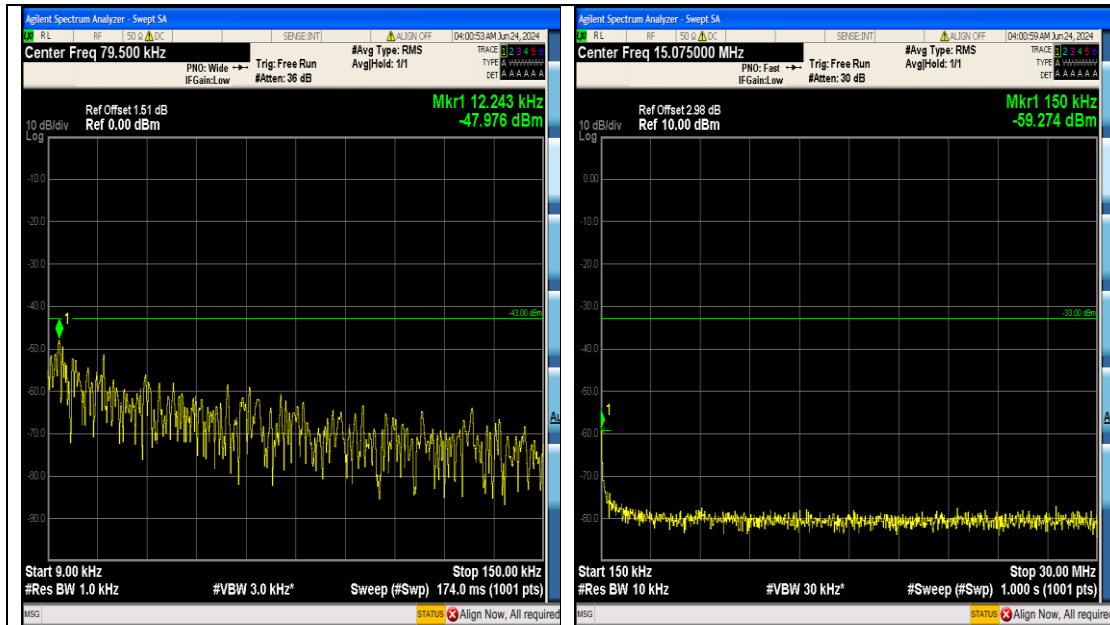

Band4_1.4MHz_QPSK_20393_6RB#0_0.009~0.15
15_0.009~0.15

Band4_1.4MHz_QPSK_20393_6RB#0_0.15~30
_0.15~30