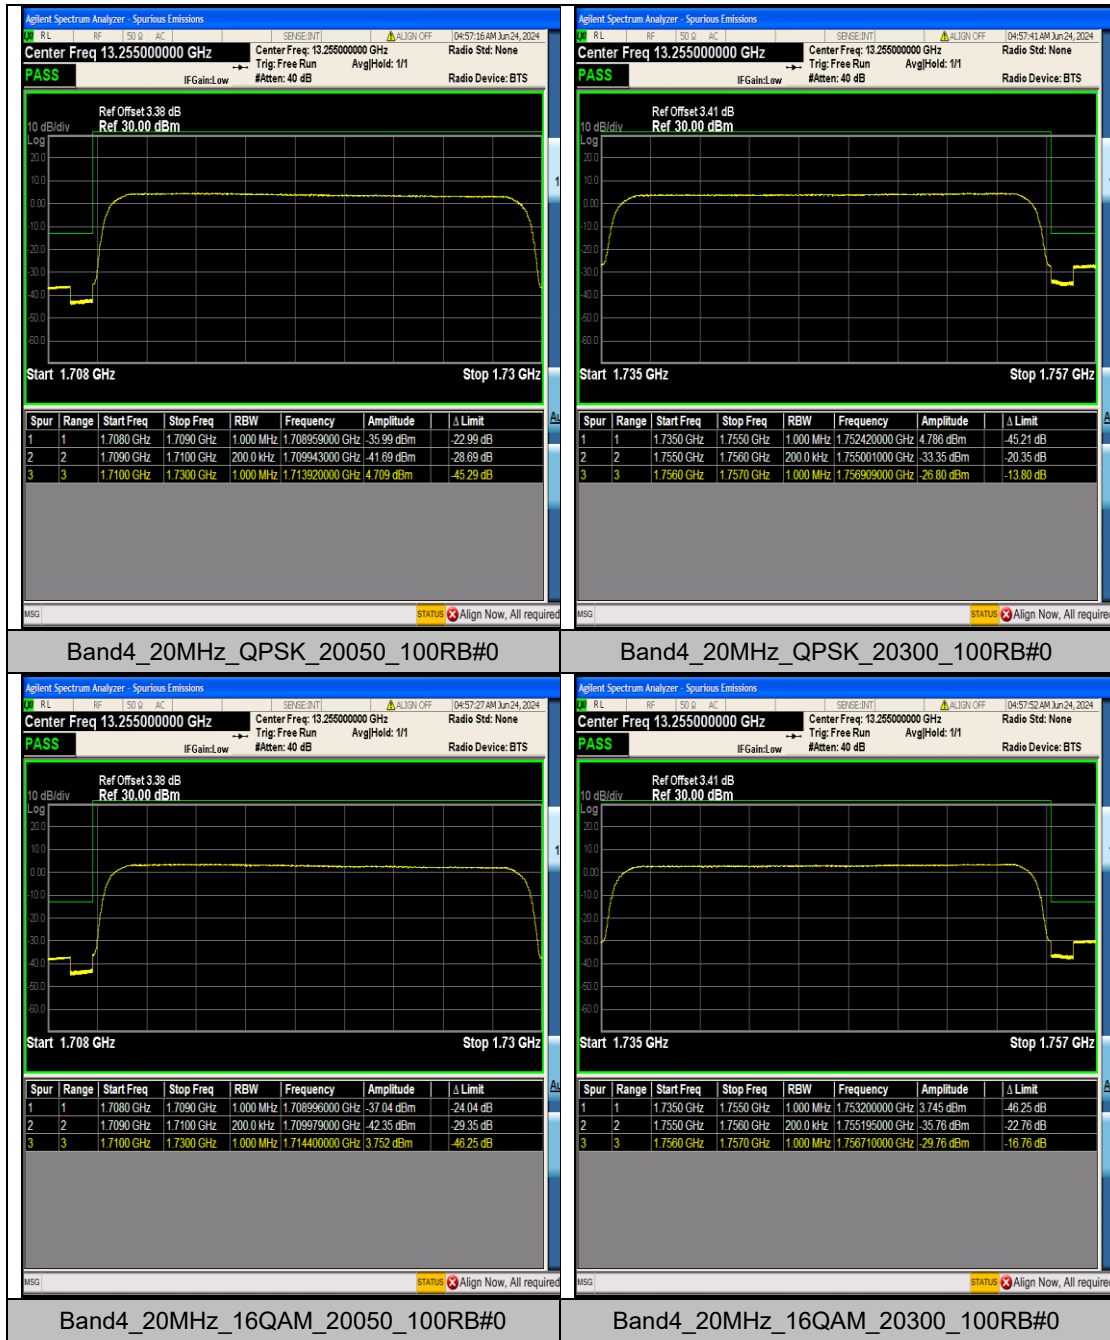

Band4_10MHz_16QAM_20350_50RB#0

Band4_15MHz_QPSK_2025_75RB#0

Band4_15MHz_QPSK_20325_75RB#0

Band4_15MHz_16QAM_2025_75RB#0

Band4_15MHz_16QAM_20325_75RB#0

Appendix E: Conducted Spurious Emission

Test Result

Band	Bandwidth	Modulation	Channel	RB Configuration	Frequency Range	Result (dBm)	Verdict
Band4	1.4MHz	QPSK	19957	6RB#0	0.009~0.15	-49.01	PASS
Band4	1.4MHz	QPSK	19957	6RB#0	0.15~30	-58.06	PASS
Band4	1.4MHz	QPSK	19957	6RB#0	30~1000	-66.46	PASS
Band4	1.4MHz	QPSK	19957	6RB#0	1000~3000	-39.92	PASS
Band4	1.4MHz	QPSK	19957	6RB#0	3000~20000	-46.15	PASS
Band4	1.4MHz	QPSK	20175	6RB#0	0.009~0.15	-47.29	PASS
Band4	1.4MHz	QPSK	20175	6RB#0	0.15~30	-56.45	PASS
Band4	1.4MHz	QPSK	20175	6RB#0	30~1000	-66.59	PASS
Band4	1.4MHz	QPSK	20175	6RB#0	1000~3000	-40.96	PASS
Band4	1.4MHz	QPSK	20175	6RB#0	3000~20000	-46.09	PASS
Band4	1.4MHz	QPSK	20393	6RB#0	0.009~0.15	-47.98	PASS
Band4	1.4MHz	QPSK	20393	6RB#0	0.15~30	-59.27	PASS
Band4	1.4MHz	QPSK	20393	6RB#0	30~1000	-66.80	PASS
Band4	1.4MHz	QPSK	20393	6RB#0	1000~3000	-37.32	PASS
Band4	1.4MHz	QPSK	20393	6RB#0	3000~20000	-45.59	PASS
Band4	1.4MHz	16QAM	19957	6RB#0	0.009~0.15	-48.16	PASS
Band4	1.4MHz	16QAM	19957	6RB#0	0.15~30	-59.05	PASS
Band4	1.4MHz	16QAM	19957	6RB#0	30~1000	-66.56	PASS
Band4	1.4MHz	16QAM	19957	6RB#0	1000~3000	-41.85	PASS
Band4	1.4MHz	16QAM	19957	6RB#0	3000~20000	-45.60	PASS
Band4	1.4MHz	16QAM	20175	6RB#0	0.009~0.15	-51.43	PASS
Band4	1.4MHz	16QAM	20175	6RB#0	0.15~30	-59.47	PASS
Band4	1.4MHz	16QAM	20175	6RB#0	30~1000	-66.46	PASS
Band4	1.4MHz	16QAM	20175	6RB#0	1000~3000	-42.24	PASS
Band4	1.4MHz	16QAM	20175	6RB#0	3000~20000	-45.98	PASS
Band4	1.4MHz	16QAM	20393	6RB#0	0.009~0.15	-49.67	PASS
Band4	1.4MHz	16QAM	20393	6RB#0	0.15~30	-57.22	PASS
Band4	1.4MHz	16QAM	20393	6RB#0	30~1000	-66.66	PASS
Band4	1.4MHz	16QAM	20393	6RB#0	1000~3000	-41.39	PASS
Band4	1.4MHz	16QAM	20393	6RB#0	3000~20000	-46.13	PASS
Band4	3MHz	QPSK	19965	15RB#0	0.009~0.15	-50.18	PASS
Band4	3MHz	QPSK	19965	15RB#0	0.15~30	-59.63	PASS
Band4	3MHz	QPSK	19965	15RB#0	30~1000	-66.69	PASS
Band4	3MHz	QPSK	19965	15RB#0	1000~3000	-44.32	PASS
Band4	3MHz	QPSK	19965	15RB#0	3000~20000	-46.10	PASS
Band4	3MHz	QPSK	20175	15RB#0	0.009~0.15	-45.76	PASS