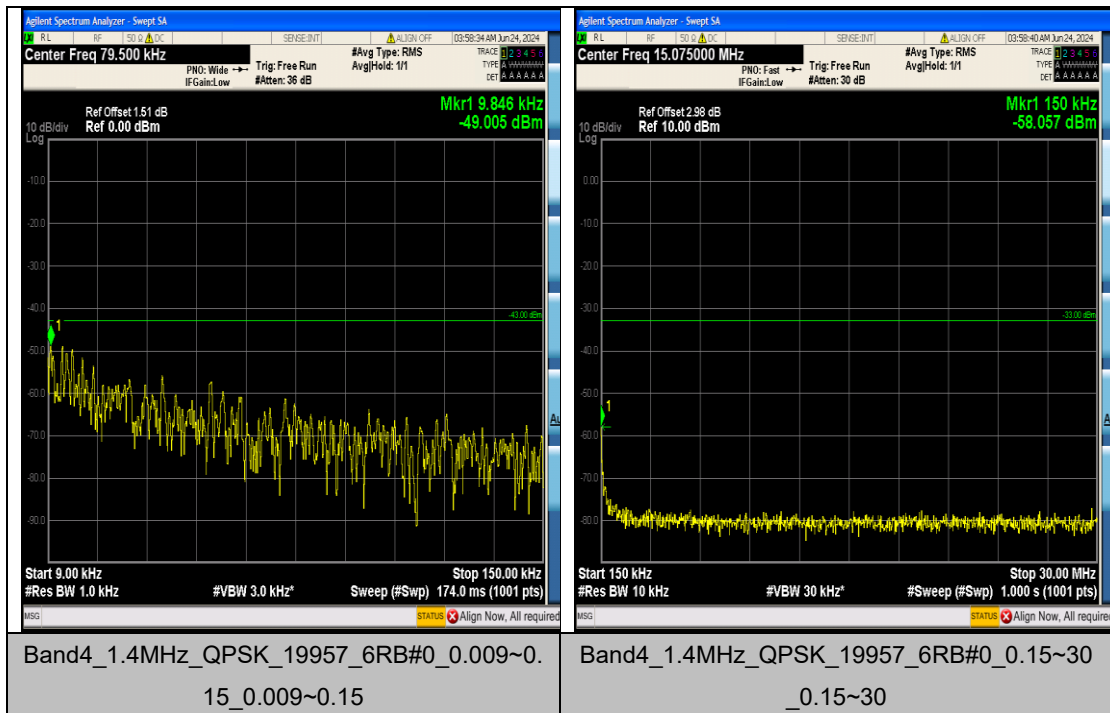

Band4	20MHz	16QAM	20050	100RB#0	0.009~0.15	-48.71	PASS
Band4	20MHz	16QAM	20050	100RB#0	0.15~30	-58.74	PASS
Band4	20MHz	16QAM	20050	100RB#0	30~1000	-66.70	PASS
Band4	20MHz	16QAM	20050	100RB#0	1000~3000	-52.55	PASS
Band4	20MHz	16QAM	20050	100RB#0	3000~20000	-46.10	PASS
Band4	20MHz	16QAM	20175	100RB#0	0.009~0.15	-48.93	PASS
Band4	20MHz	16QAM	20175	100RB#0	0.15~30	-57.95	PASS
Band4	20MHz	16QAM	20175	100RB#0	30~1000	-66.40	PASS
Band4	20MHz	16QAM	20175	100RB#0	1000~3000	-52.40	PASS
Band4	20MHz	16QAM	20175	100RB#0	3000~20000	-45.66	PASS
Band4	20MHz	16QAM	20300	100RB#0	0.009~0.15	-48.84	PASS
Band4	20MHz	16QAM	20300	100RB#0	0.15~30	-59.02	PASS
Band4	20MHz	16QAM	20300	100RB#0	30~1000	-66.56	PASS
Band4	20MHz	16QAM	20300	100RB#0	1000~3000	-52.04	PASS
Band4	20MHz	16QAM	20300	100RB#0	3000~20000	-45.59	PASS

Test Graphs