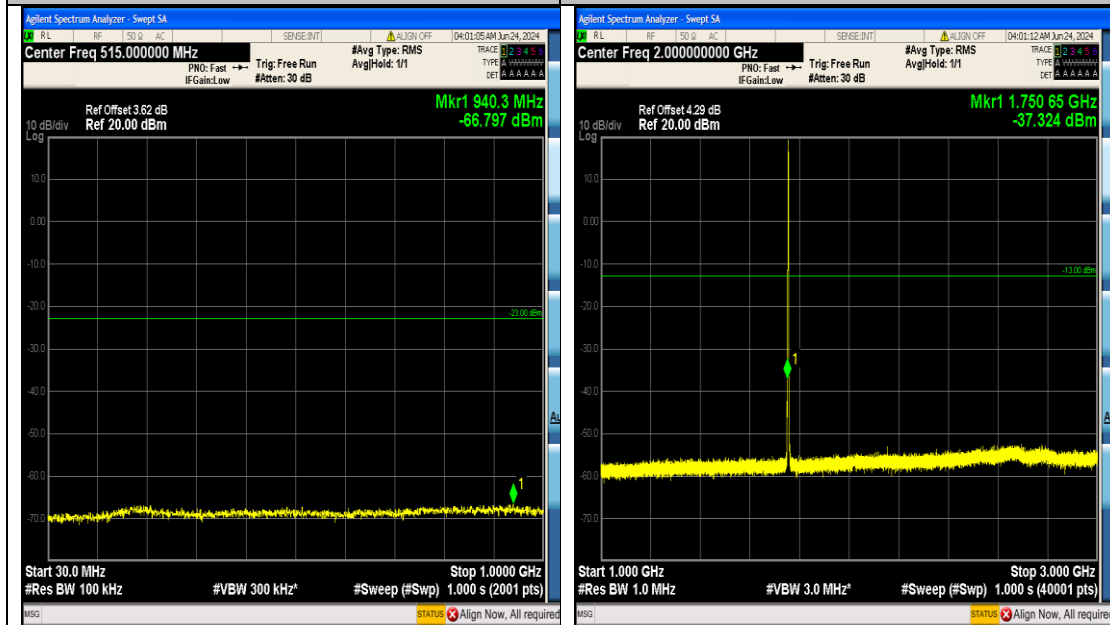

Test Graphs

Band4_1.4MHz_QPSK_20393_6RB#0_0.009~0.15
15_0.009~0.15

Band4_1.4MHz_QPSK_20393_6RB#0_0.15~30
_0.15~30

Band4_1.4MHz_QPSK_20393_6RB#0_30~1000
_30~1000

Band4_1.4MHz_QPSK_20393_6RB#0_1000~3000
00_1000~3000