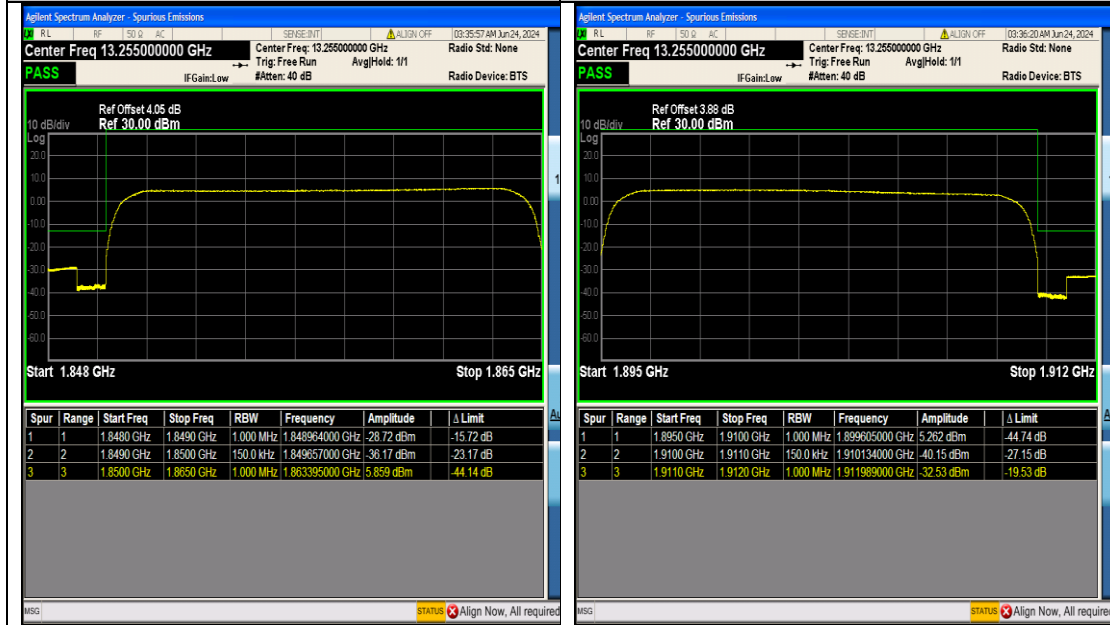

Band2_10MHz_16QAM_19150_50RB#0

Band2_15MHz_QPSK_18675_75RB#0

Band2_15MHz_QPSK_19125_75RB#0

Band2_15MHz_16QAM_18675_75RB#0

Band2_15MHz_16QAM_19125_75RB#0

Appendix E: Conducted Spurious Emission

Test Result

Band	Bandwidth	Modulation	Channel	RB Configuration	Frequency Range	Result (dBm)	Verdict
Band2	1.4MHz	QPSK	18607	6RB#0	0.009~0.15	-45.61	PASS
Band2	1.4MHz	QPSK	18607	6RB#0	0.15~30	-58.70	PASS
Band2	1.4MHz	QPSK	18607	6RB#0	30~1000	-66.63	PASS
Band2	1.4MHz	QPSK	18607	6RB#0	1000~3000	-36.36	PASS
Band2	1.4MHz	QPSK	18607	6RB#0	3000~20000	-46.23	PASS
Band2	1.4MHz	QPSK	18900	6RB#0	0.009~0.15	-49.10	PASS
Band2	1.4MHz	QPSK	18900	6RB#0	0.15~30	-60.25	PASS
Band2	1.4MHz	QPSK	18900	6RB#0	30~1000	-66.45	PASS
Band2	1.4MHz	QPSK	18900	6RB#0	1000~3000	-36.23	PASS
Band2	1.4MHz	QPSK	18900	6RB#0	3000~20000	-46.21	PASS
Band2	1.4MHz	QPSK	19193	6RB#0	0.009~0.15	-48.34	PASS
Band2	1.4MHz	QPSK	19193	6RB#0	0.15~30	-58.81	PASS
Band2	1.4MHz	QPSK	19193	6RB#0	30~1000	-66.84	PASS
Band2	1.4MHz	QPSK	19193	6RB#0	1000~3000	-36.36	PASS
Band2	1.4MHz	QPSK	19193	6RB#0	3000~20000	-46.04	PASS
Band2	1.4MHz	16QAM	18607	6RB#0	0.009~0.15	-48.64	PASS
Band2	1.4MHz	16QAM	18607	6RB#0	0.15~30	-57.75	PASS
Band2	1.4MHz	16QAM	18607	6RB#0	30~1000	-66.63	PASS
Band2	1.4MHz	16QAM	18607	6RB#0	1000~3000	-40.56	PASS
Band2	1.4MHz	16QAM	18607	6RB#0	3000~20000	-45.99	PASS
Band2	1.4MHz	16QAM	18900	6RB#0	0.009~0.15	-47.92	PASS
Band2	1.4MHz	16QAM	18900	6RB#0	0.15~30	-59.83	PASS
Band2	1.4MHz	16QAM	18900	6RB#0	30~1000	-66.73	PASS
Band2	1.4MHz	16QAM	18900	6RB#0	1000~3000	-37.83	PASS
Band2	1.4MHz	16QAM	18900	6RB#0	3000~20000	-45.95	PASS
Band2	1.4MHz	16QAM	19193	6RB#0	0.009~0.15	-49.73	PASS
Band2	1.4MHz	16QAM	19193	6RB#0	0.15~30	-57.16	PASS
Band2	1.4MHz	16QAM	19193	6RB#0	30~1000	-66.79	PASS
Band2	1.4MHz	16QAM	19193	6RB#0	1000~3000	-37.10	PASS
Band2	1.4MHz	16QAM	19193	6RB#0	3000~20000	-46.17	PASS
Band2	3MHz	QPSK	18615	15RB#0	0.009~0.15	-46.89	PASS
Band2	3MHz	QPSK	18615	15RB#0	0.15~30	-57.63	PASS
Band2	3MHz	QPSK	18615	15RB#0	30~1000	-66.49	PASS
Band2	3MHz	QPSK	18615	15RB#0	1000~3000	-39.40	PASS
Band2	3MHz	QPSK	18615	15RB#0	3000~20000	-46.14	PASS
Band2	3MHz	QPSK	18900	15RB#0	0.009~0.15	-49.45	PASS