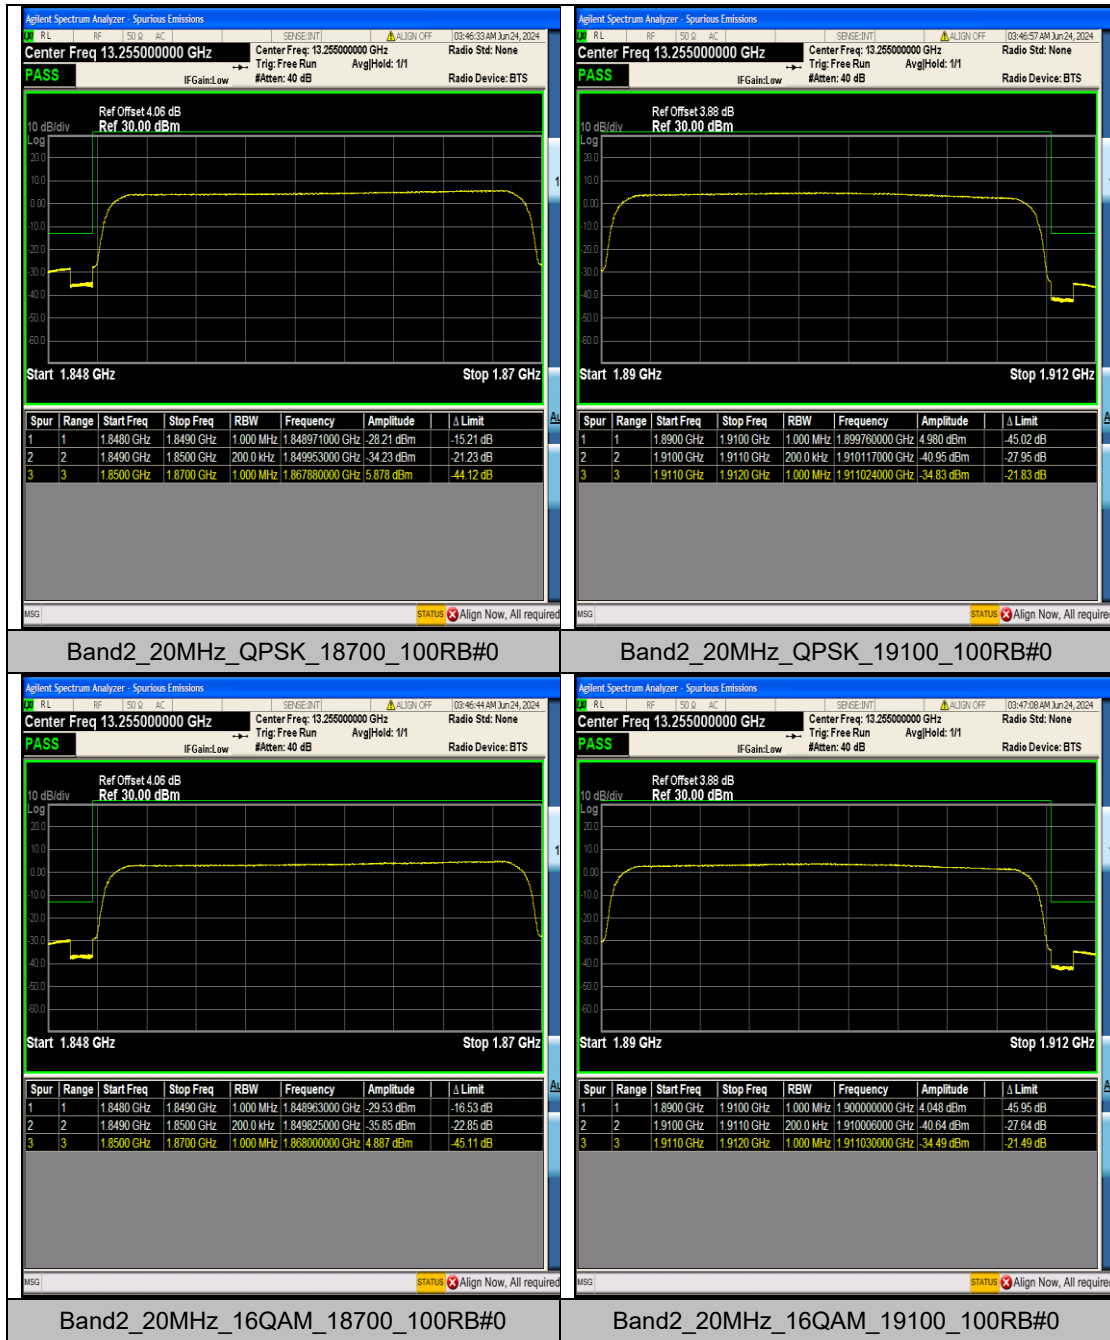

Band2_10MHz_16QAM_19150_50RB#0

Band2_15MHz_QPSK_18675_75RB#0

Band2_15MHz_QPSK_19125_75RB#0

Band2_15MHz_16QAM_18675_75RB#0

Band2_15MHz_16QAM_19125_75RB#0

Appendix E: Conducted Spurious Emission

Test Result

Band	Bandwidth	Modulation	Channel	RB Configuration	Frequency Range	Result (dBm)	Verdict
Band2	1.4MHz	QPSK	18607	6RB#0	0.009~0.15	-45.61	PASS
Band2	1.4MHz	QPSK	18607	6RB#0	0.15~30	-58.70	PASS
Band2	1.4MHz	QPSK	18607	6RB#0	30~1000	-66.63	PASS
Band2	1.4MHz	QPSK	18607	6RB#0	1000~3000	-36.36	PASS
Band2	1.4MHz	QPSK	18607	6RB#0	3000~20000	-46.23	PASS
Band2	1.4MHz	QPSK	18900	6RB#0	0.009~0.15	-49.10	PASS
Band2	1.4MHz	QPSK	18900	6RB#0	0.15~30	-60.25	PASS
Band2	1.4MHz	QPSK	18900	6RB#0	30~1000	-66.45	PASS
Band2	1.4MHz	QPSK	18900	6RB#0	1000~3000	-36.23	PASS
Band2	1.4MHz	QPSK	18900	6RB#0	3000~20000	-46.21	PASS
Band2	1.4MHz	QPSK	19193	6RB#0	0.009~0.15	-48.34	PASS
Band2	1.4MHz	QPSK	19193	6RB#0	0.15~30	-58.81	PASS
Band2	1.4MHz	QPSK	19193	6RB#0	30~1000	-66.84	PASS
Band2	1.4MHz	QPSK	19193	6RB#0	1000~3000	-36.36	PASS
Band2	1.4MHz	QPSK	19193	6RB#0	3000~20000	-46.04	PASS
Band2	1.4MHz	16QAM	18607	6RB#0	0.009~0.15	-48.64	PASS
Band2	1.4MHz	16QAM	18607	6RB#0	0.15~30	-57.75	PASS
Band2	1.4MHz	16QAM	18607	6RB#0	30~1000	-66.63	PASS
Band2	1.4MHz	16QAM	18607	6RB#0	1000~3000	-40.56	PASS
Band2	1.4MHz	16QAM	18607	6RB#0	3000~20000	-45.99	PASS
Band2	1.4MHz	16QAM	18900	6RB#0	0.009~0.15	-47.92	PASS
Band2	1.4MHz	16QAM	18900	6RB#0	0.15~30	-59.83	PASS
Band2	1.4MHz	16QAM	18900	6RB#0	30~1000	-66.73	PASS
Band2	1.4MHz	16QAM	18900	6RB#0	1000~3000	-37.83	PASS
Band2	1.4MHz	16QAM	18900	6RB#0	3000~20000	-45.95	PASS
Band2	1.4MHz	16QAM	19193	6RB#0	0.009~0.15	-49.73	PASS
Band2	1.4MHz	16QAM	19193	6RB#0	0.15~30	-57.16	PASS
Band2	1.4MHz	16QAM	19193	6RB#0	30~1000	-66.79	PASS
Band2	1.4MHz	16QAM	19193	6RB#0	1000~3000	-37.10	PASS
Band2	1.4MHz	16QAM	19193	6RB#0	3000~20000	-46.17	PASS
Band2	3MHz	QPSK	18615	15RB#0	0.009~0.15	-46.89	PASS
Band2	3MHz	QPSK	18615	15RB#0	0.15~30	-57.63	PASS
Band2	3MHz	QPSK	18615	15RB#0	30~1000	-66.49	PASS
Band2	3MHz	QPSK	18615	15RB#0	1000~3000	-39.40	PASS
Band2	3MHz	QPSK	18615	15RB#0	3000~20000	-46.14	PASS
Band2	3MHz	QPSK	18900	15RB#0	0.009~0.15	-49.45	PASS