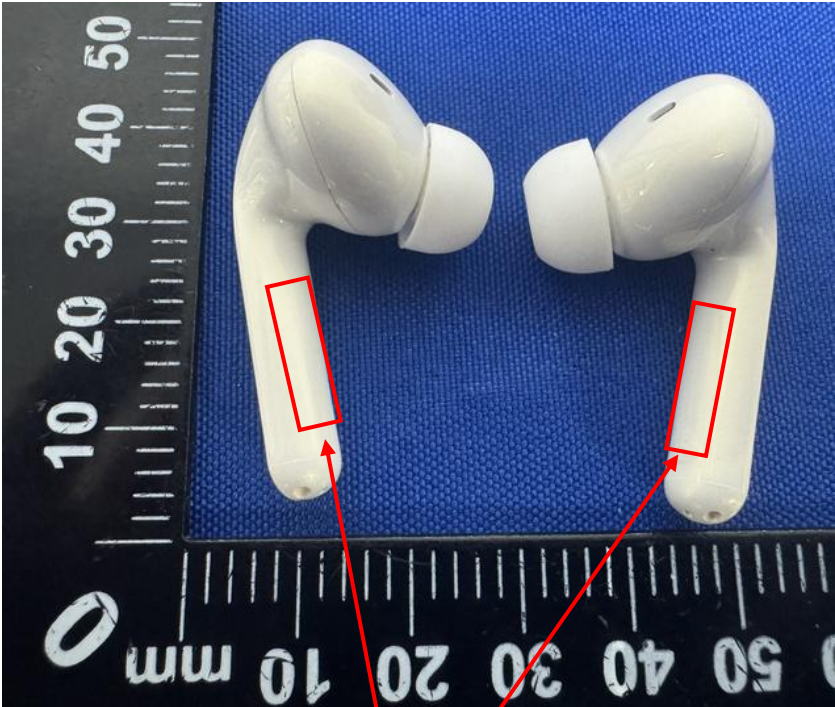

Label Artwork and Location

Model: T1

Label:

FCC ID: 2AQRM-T1

Size: L*W= 10*3.5mm

Location