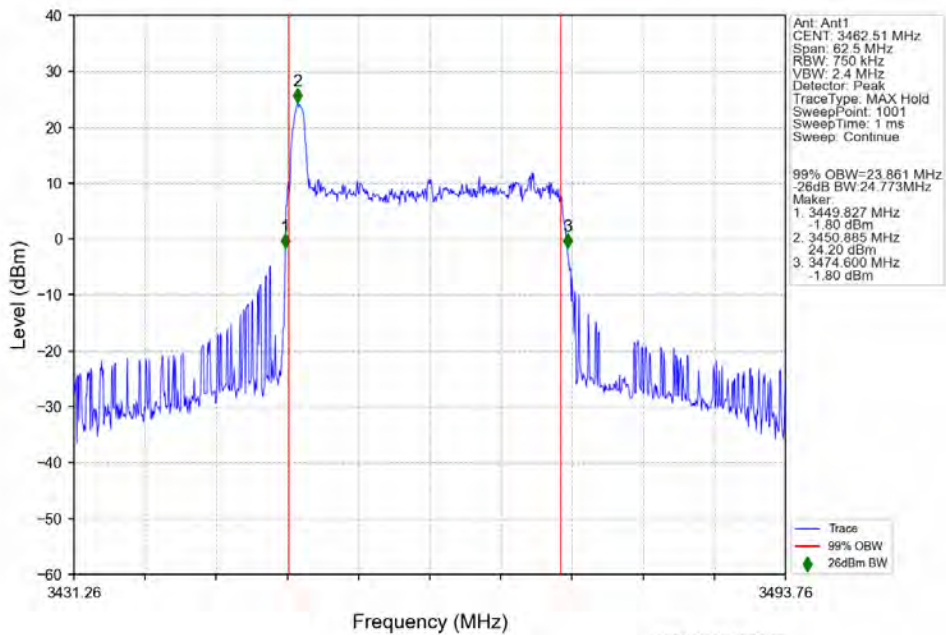

n78e 30kHz SISO NTN 25MHz CP-OFDM 256 QAM 3462.51MHz Outer Full