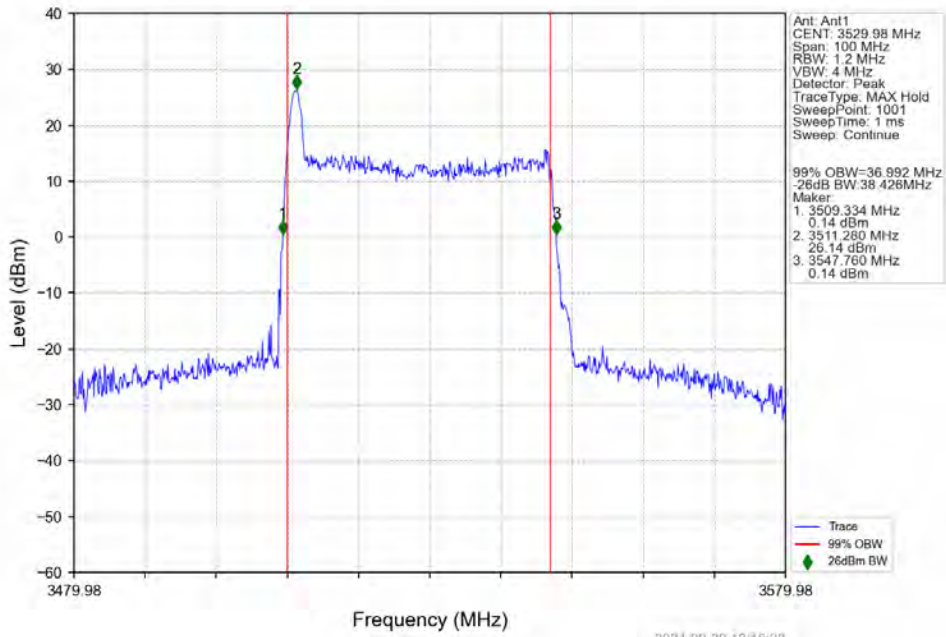

n78e 30kHz SISO NTV 40MHz DFT-s-OFDM 16 QAM 3529.98MHz Outer Full

n78e 30kHz SISO NTV 40MHz DFT-s-OFDM 64 QAM 3470.01MHz Outer Full

n78e 30kHz SISO NTV 40MHz DFT-s-OFDM 64 QAM 3500.01MHz Outer Full

n78e 30kHz SISO NTV 40MHz DFT-s-OFDM 64 QAM 3529.98MHz Outer Full