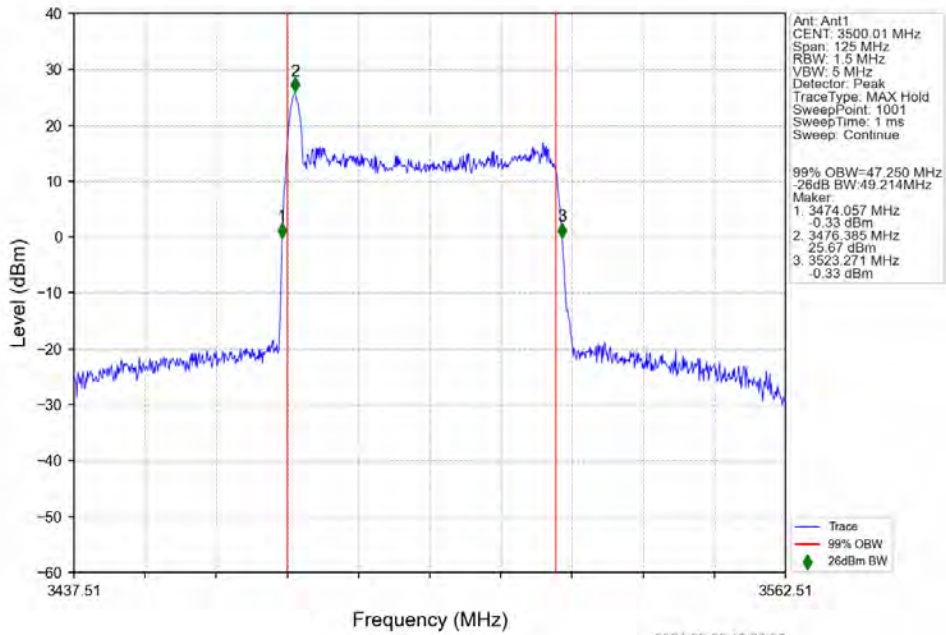

n78e 30kHz SISO NTN 50MHz DFT-s-OFDM 16 QAM 3500.01MHz Outer Full