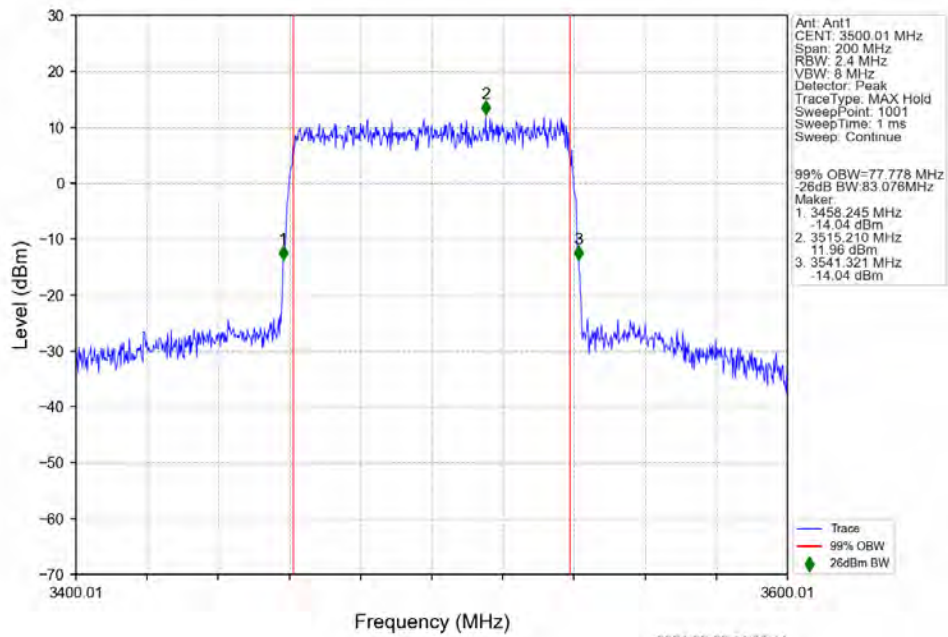

n78e 30kHz SISO NTNv 80MHz DFT-s-OFDM 256 QAM 3500.01MHz Outer Full