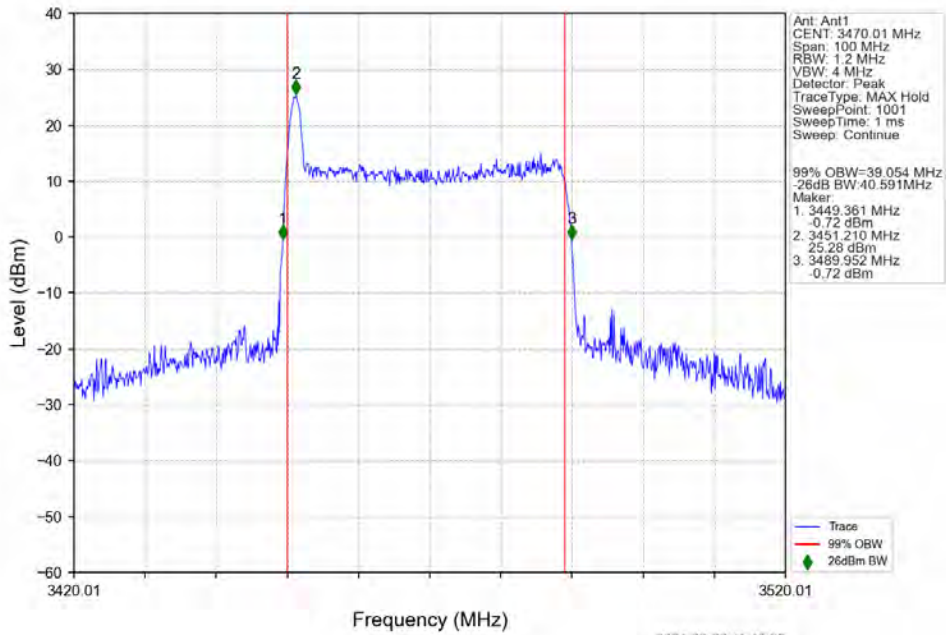

n78e 30kHz SISO NTV 40MHz DFT-s-OFDM 256 QAM 3470.01MHz Outer Full

n78e 30kHz SISO NTV 40MHz DFT-s-OFDM 256 QAM 3500.01MHz Outer Full

n78e 30kHz SISO NTV 40MHz DFT-s-OFDM 256 QAM 3529.98MHz Outer Full

n78e 30kHz SISO NTV 40MHz CP-OFDM QPSK 3470.01MHz Outer Full