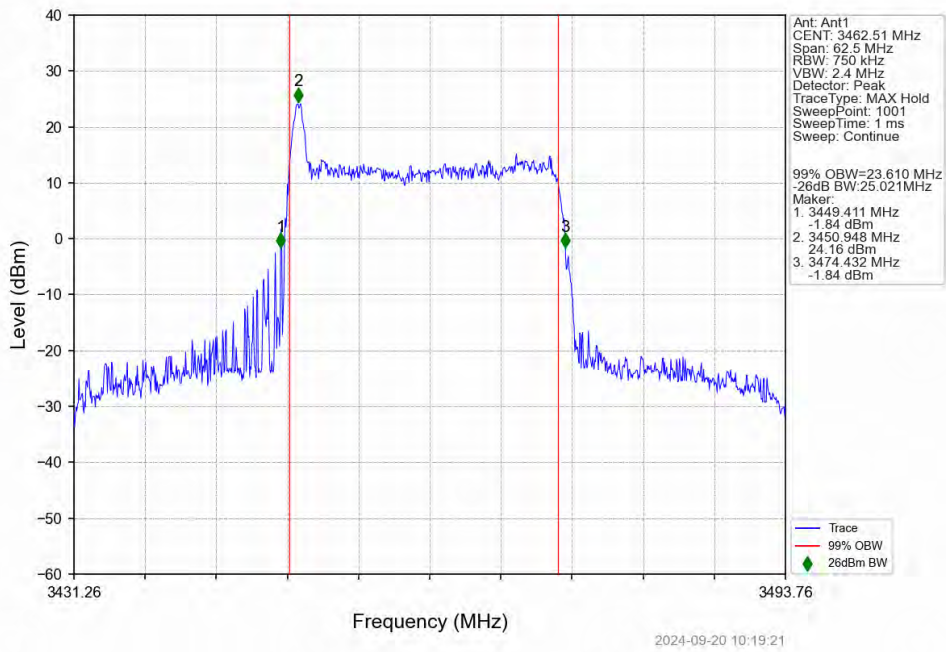

n78e 30kHz SISO NTN 25MHz DFT-s-OFDM 16 QAM 3462.51MHz Outer Full