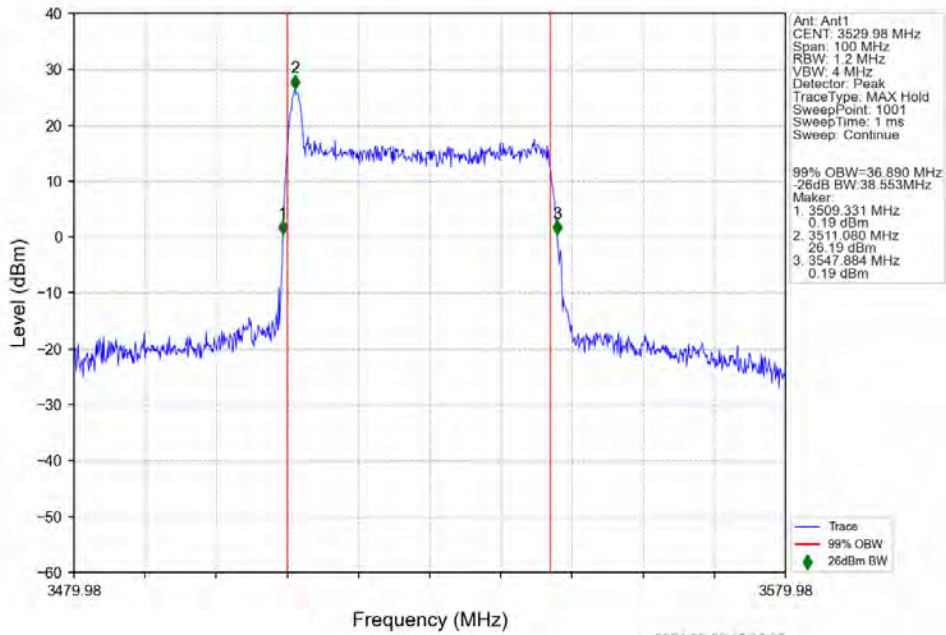

n78e 30kHz SISO NTN 40MHz DFT-s-OFDM QPSK 3529.98MHz Outer Full