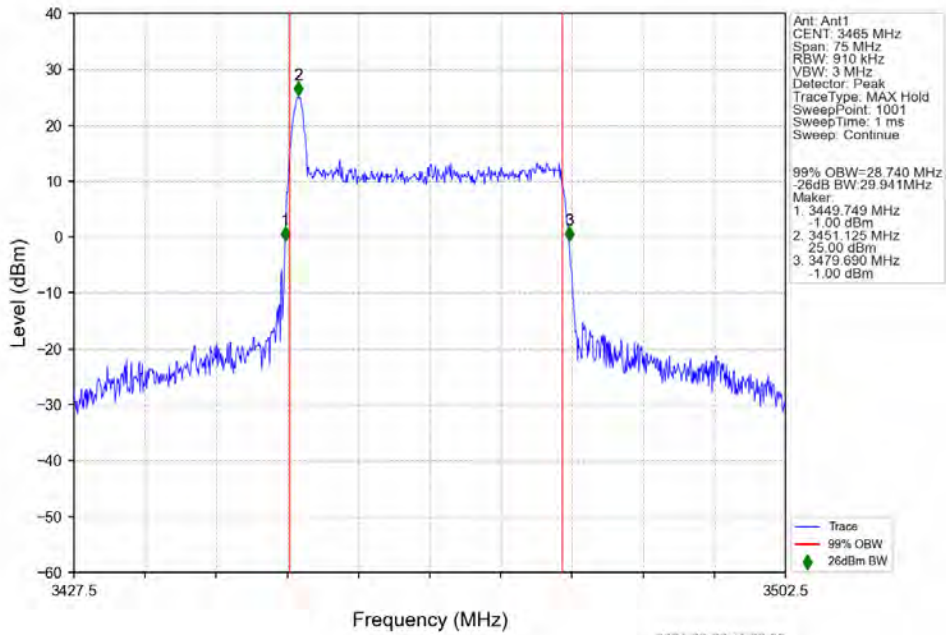

n78e 30kHz SISO NTN 30MHz CP-OFDM QPSK 3465MHz Outer Full