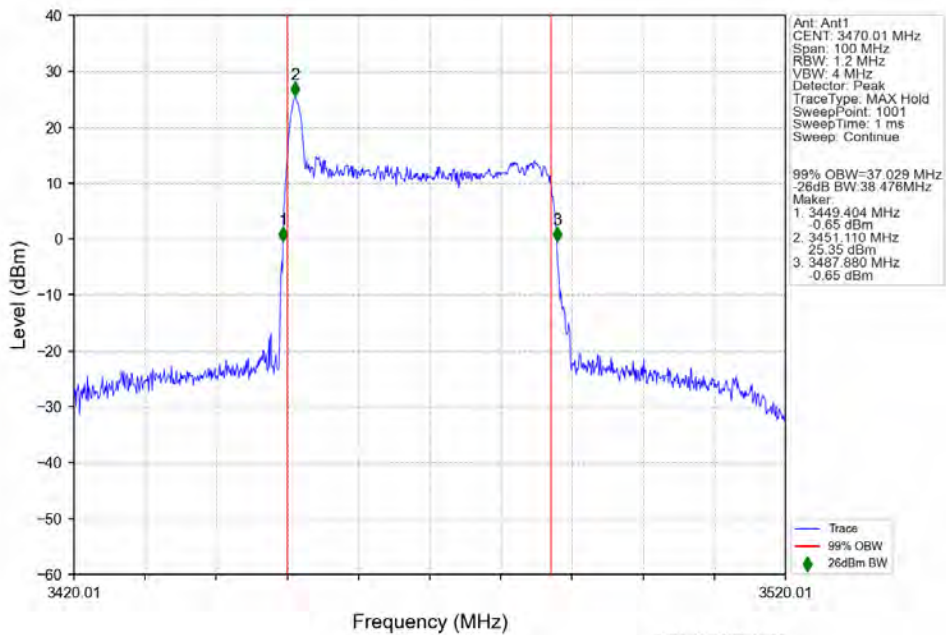

n78e 30kHz SISO NTN 40MHz DFT-s-OFDM 16 QAM 3470.01MHz Outer Full