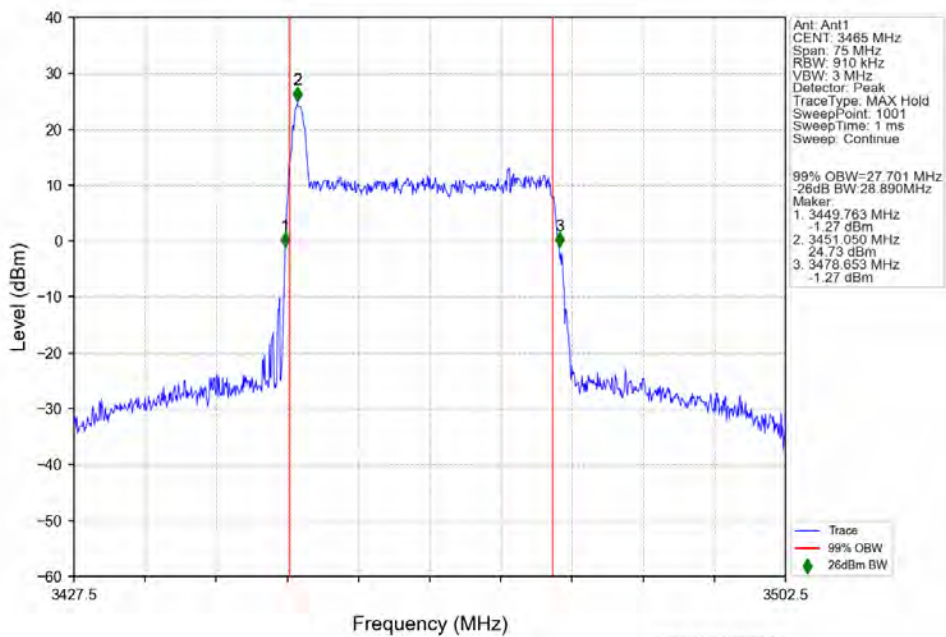

n78e 30kHz SISO NTN 30MHz DFT-s-OFDM 256 QAM 3465MHz Outer Full