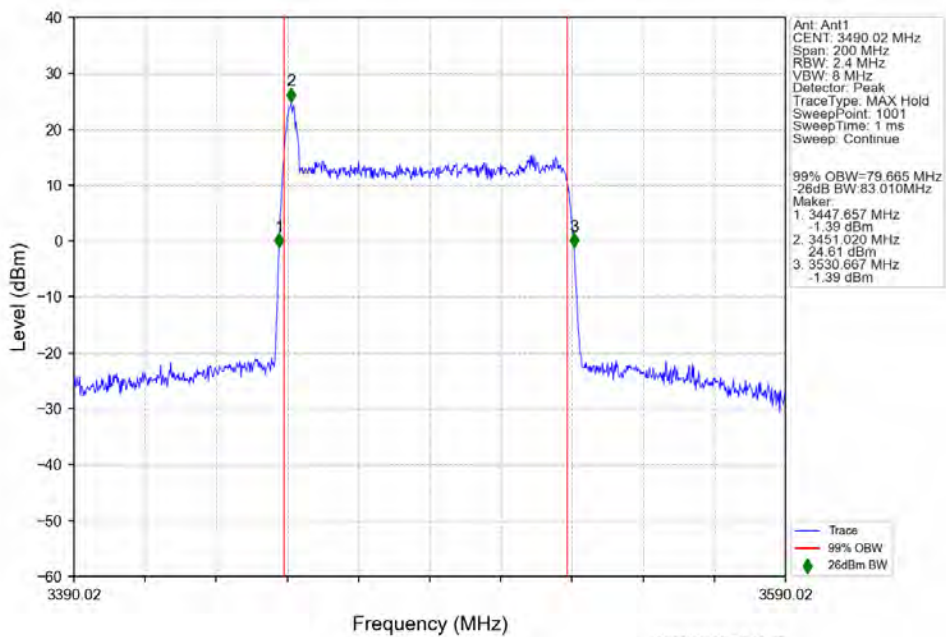

n78e 30kHz SISO NTN 80MHz DFT-s-OFDM 16 QAM 3490.02MHz Outer Full