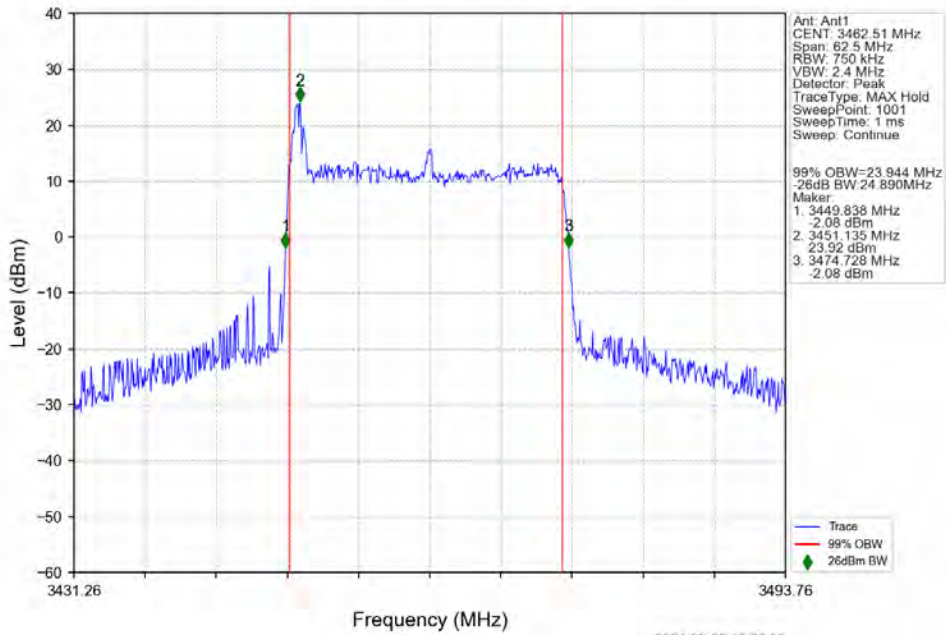

n78e 30kHz SISO NTV 25MHz CP-OFDM QPSK 3462.51MHz Outer Full