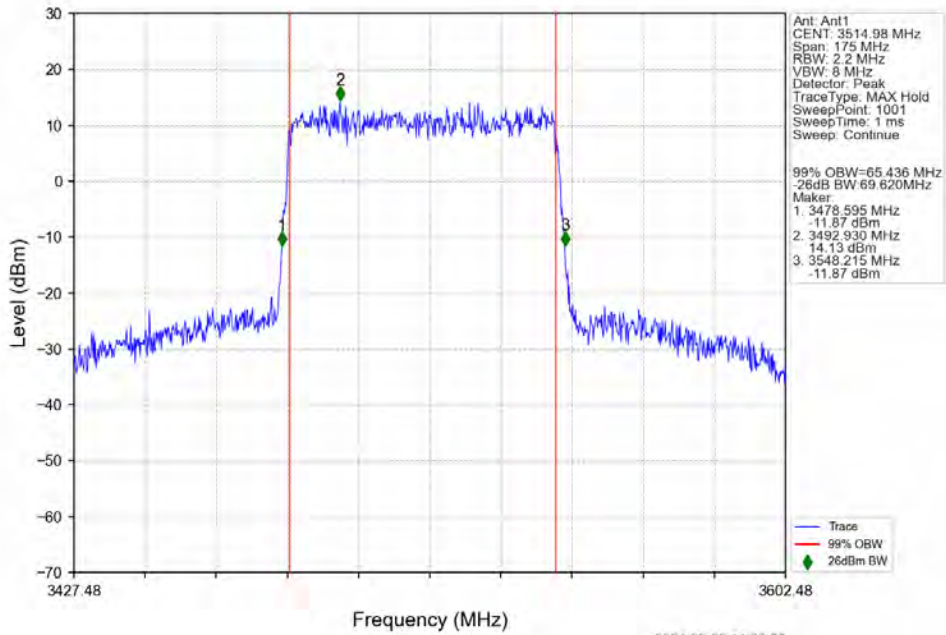

n78e 30kHz SISO NTV 70MHz DFT-s-OFDM 64 QAM 3514.98MHz Outer Full