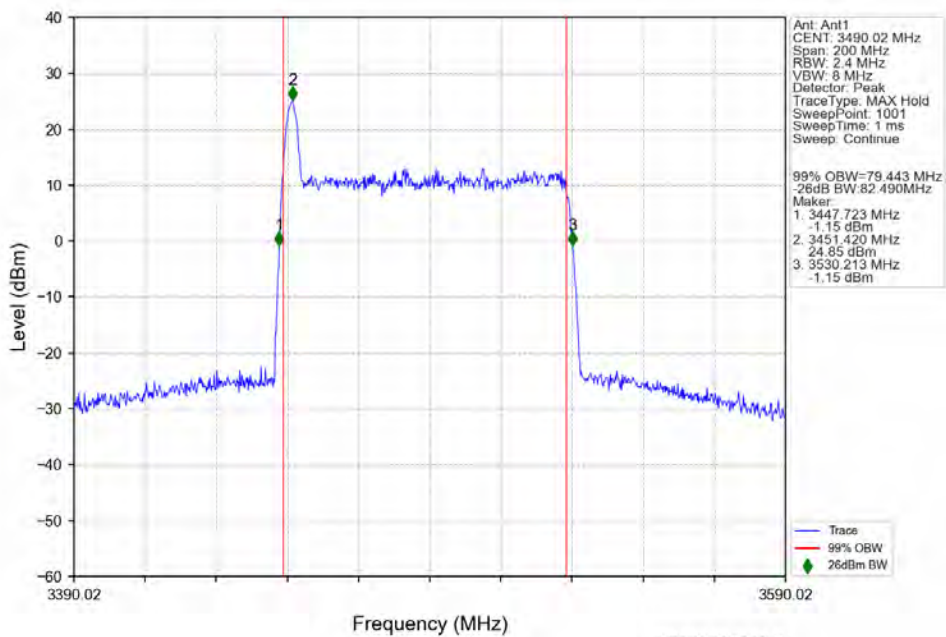

n78e 30kHz SISO NTV 80MHz DFT-s-OFDM 256 QAM 3490.02MHz Outer Full