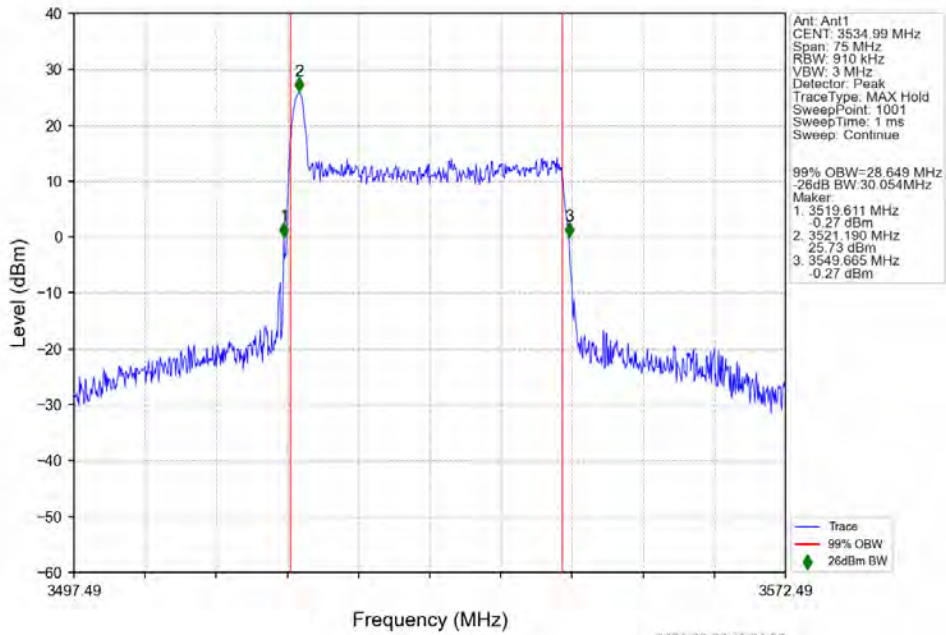

n78e 30kHz SISO NTN 30MHz CP-OFDM QPSK 3534.99MHz Outer Full