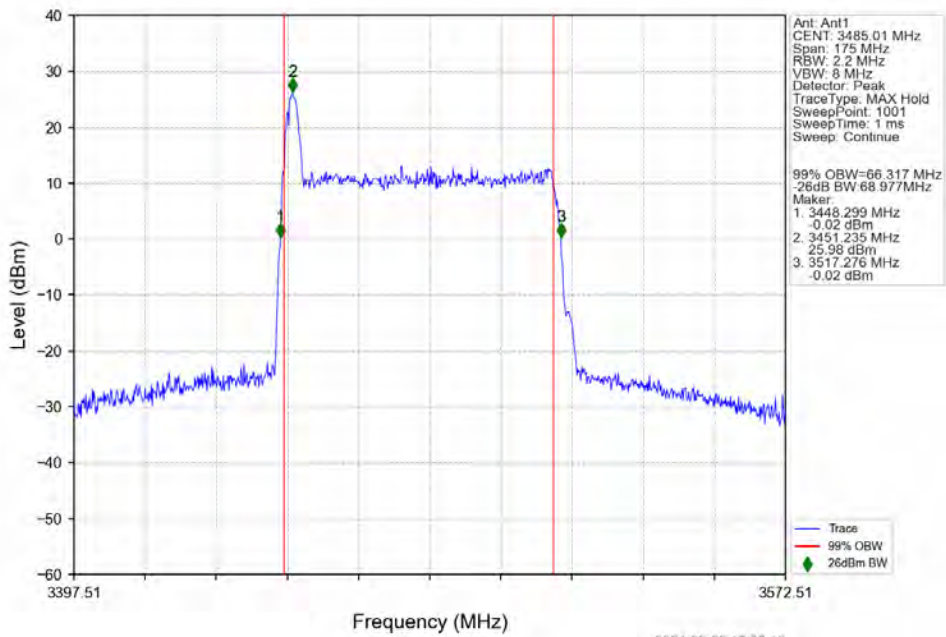

n78e 30kHz SISO NTV 70MHz DFT-s-OFDM 256 QAM 3485.01MHz Outer Full