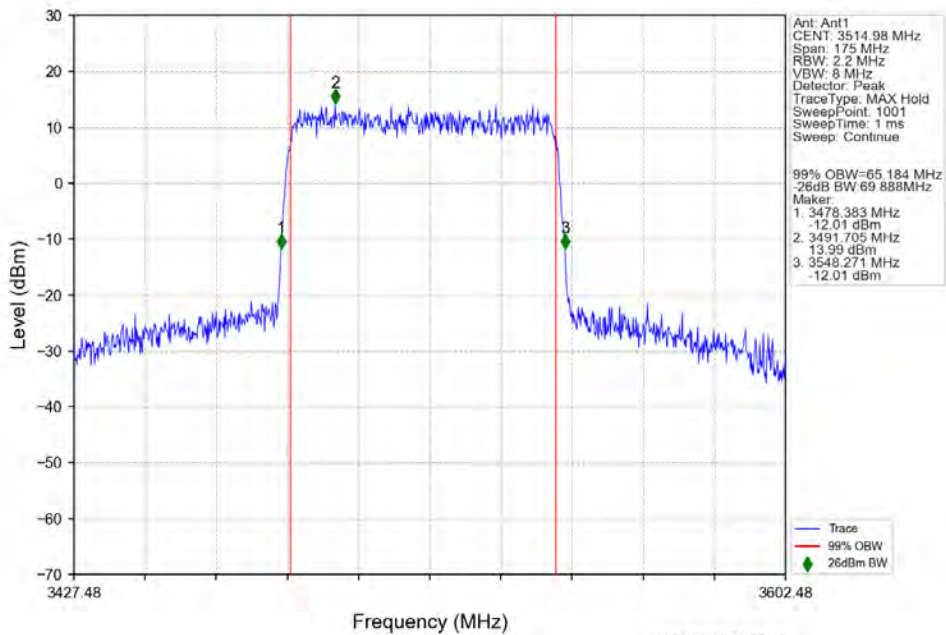

n78e 30kHz SISO NTN 70MHz DFT-s-OFDM 16 QAM 3514.98MHz Outer Full