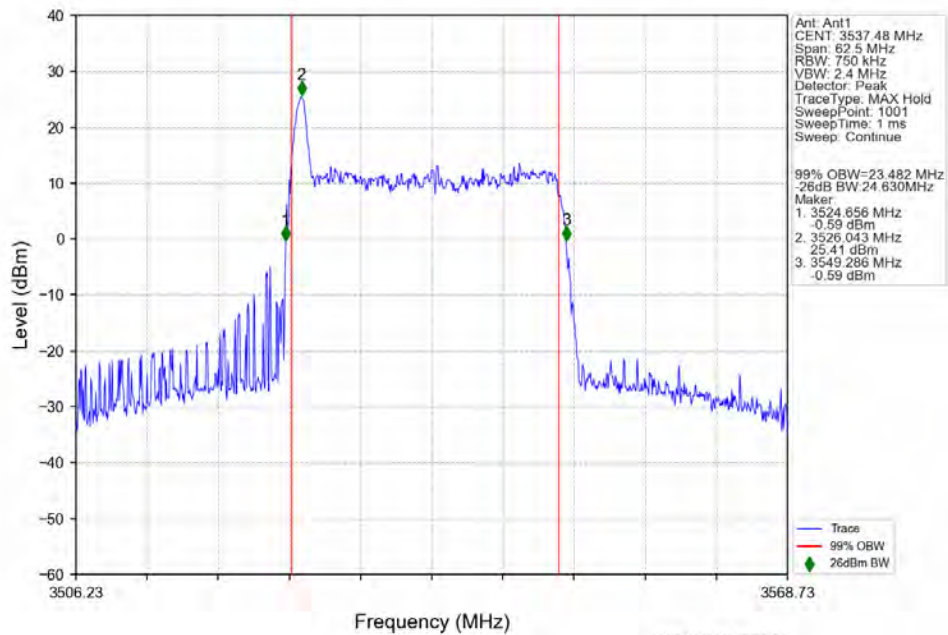

n78e 30kHz SISO NTV 25MHz DFT-s-OFDM 256 QAM 3537.48MHz Outer Full