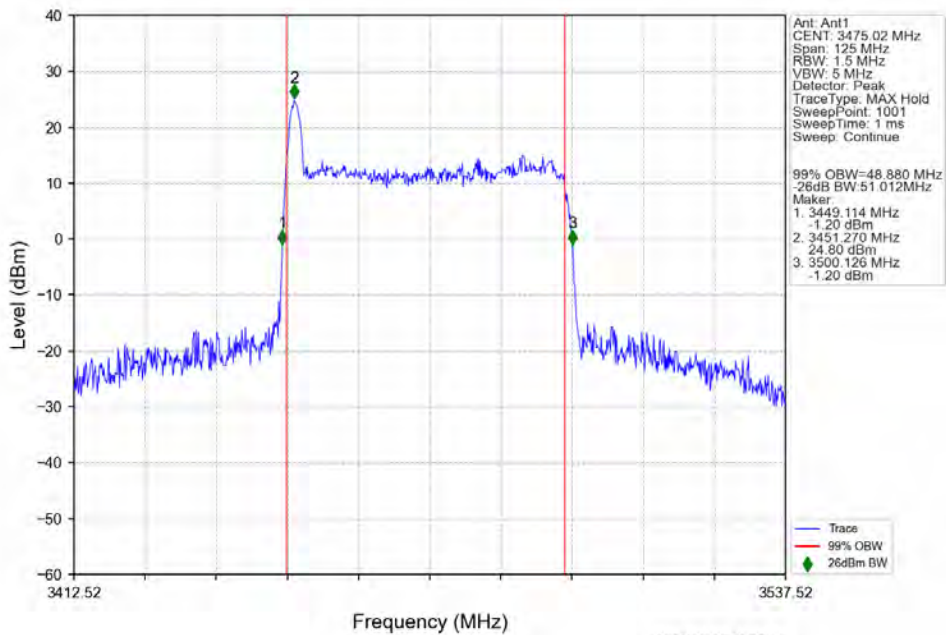

n78e 30kHz SISO NTN 50MHz CP-OFDM 16 QAM 3475.02MHz Outer Full