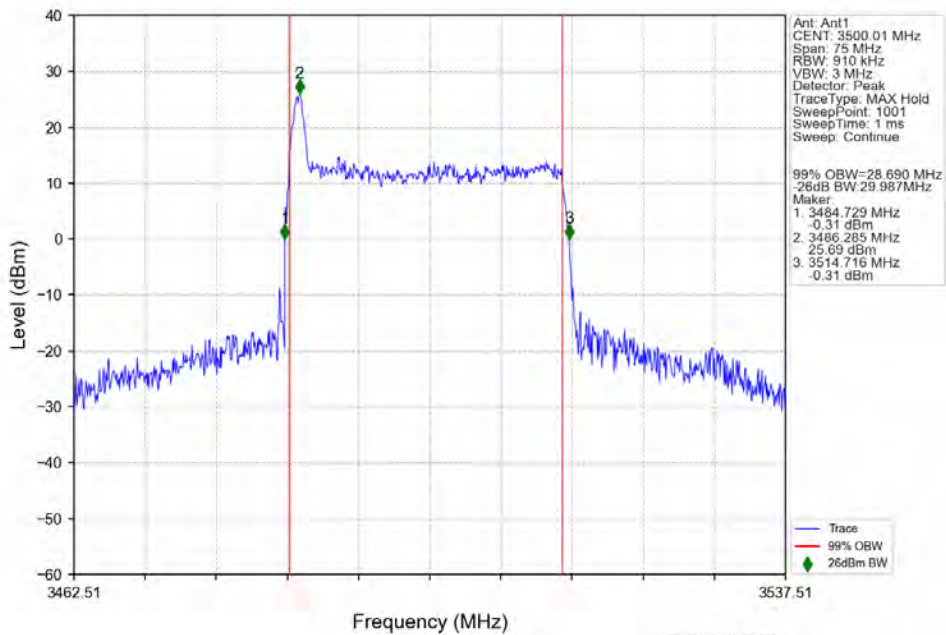

n78e 30kHz SISO NTN 30MHz CP-OFDM QPSK 3500.01MHz Outer Full