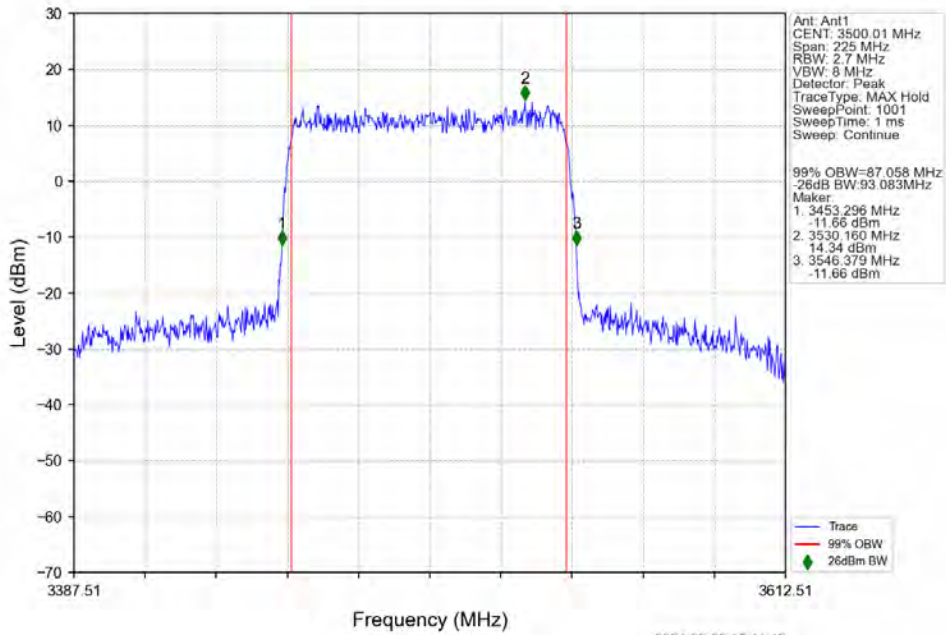

n78e 30kHz SISO NTN 90MHz DFT-s-OFDM 16 QAM 3500.01MHz Outer Full