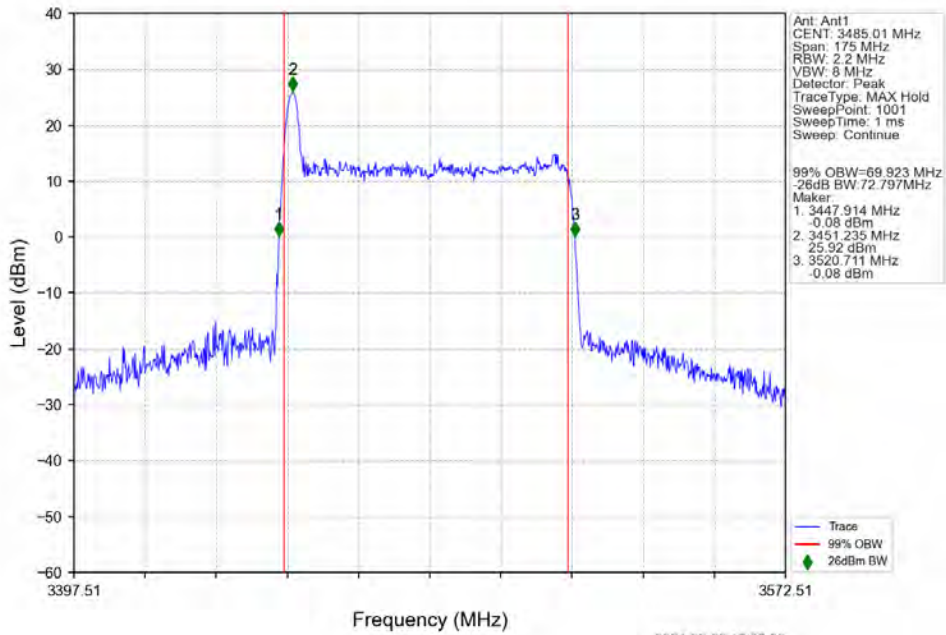

n78e 30kHz SISO NTV 70MHz CP-OFDM QPSK 3485.01MHz Outer Full