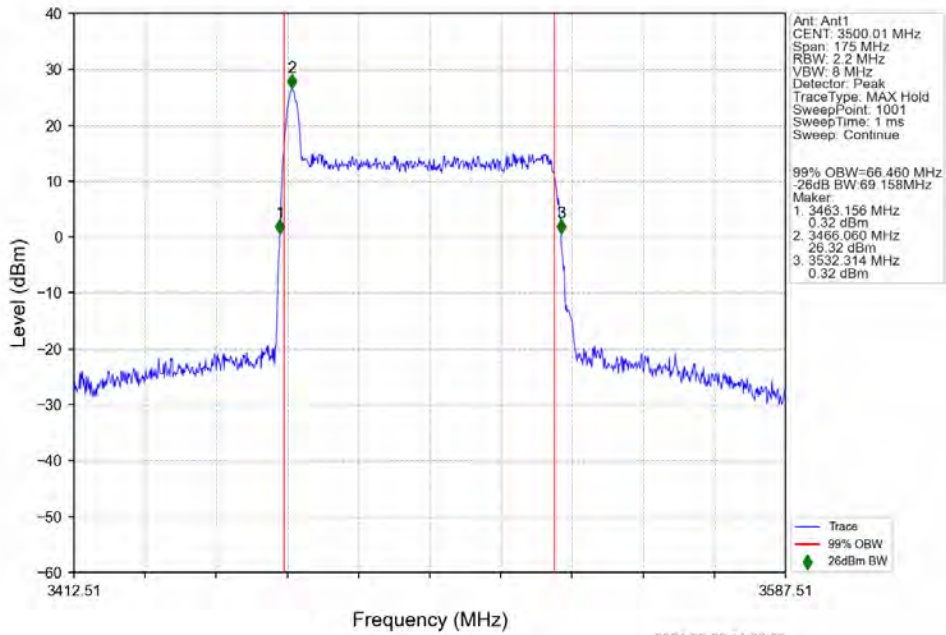

n78e 30kHz SISO NTN 70MHz DFT-s-OFDM 16 QAM 3500.01MHz Outer Full