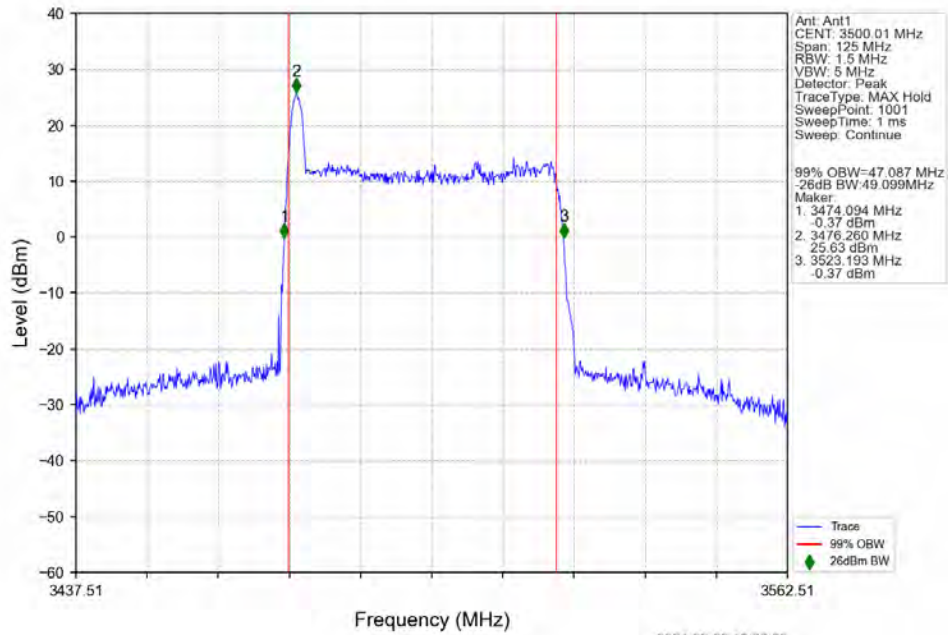

n78e 30kHz SISO NTN 50MHz DFT-s-OFDM 256 QAM 3500.01MHz Outer Full