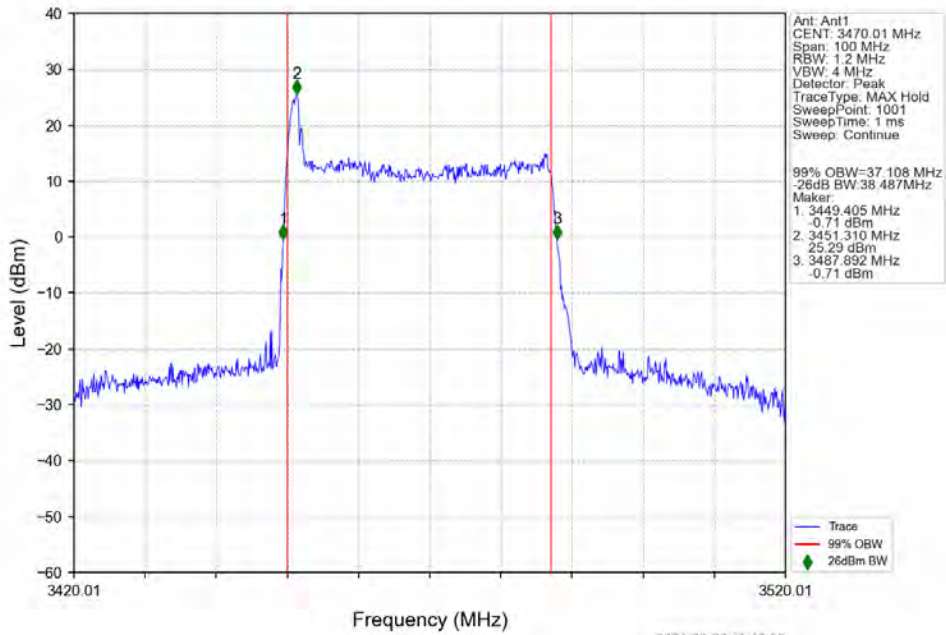

n78e 30kHz SISO NTV 40MHz DFT-s-OFDM 64 QAM 3470.01MHz Outer Full