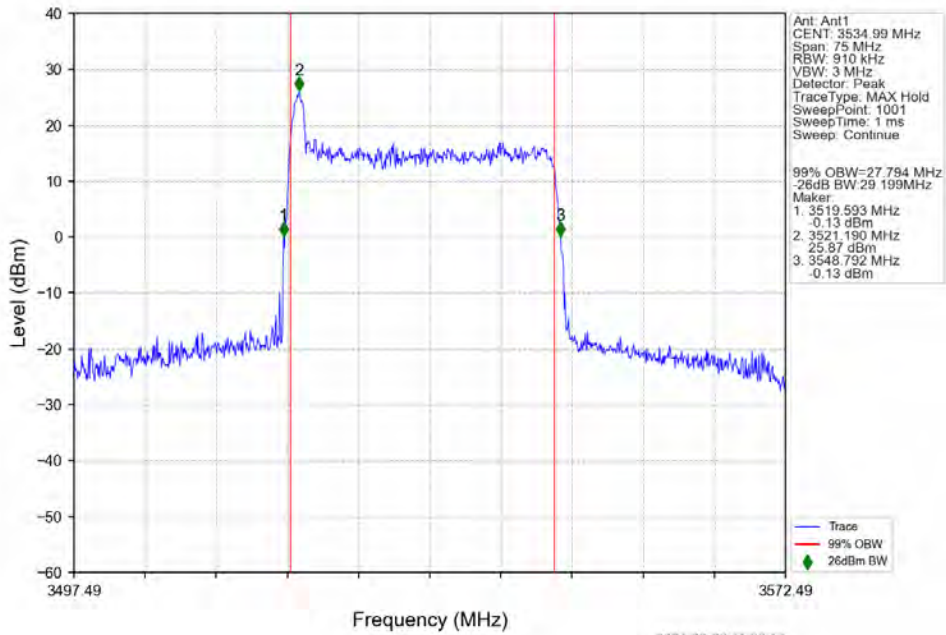

n78e 30kHz SISO NTN 30MHz DFT-s-OFDM QPSK 3534.99MHz Outer Full