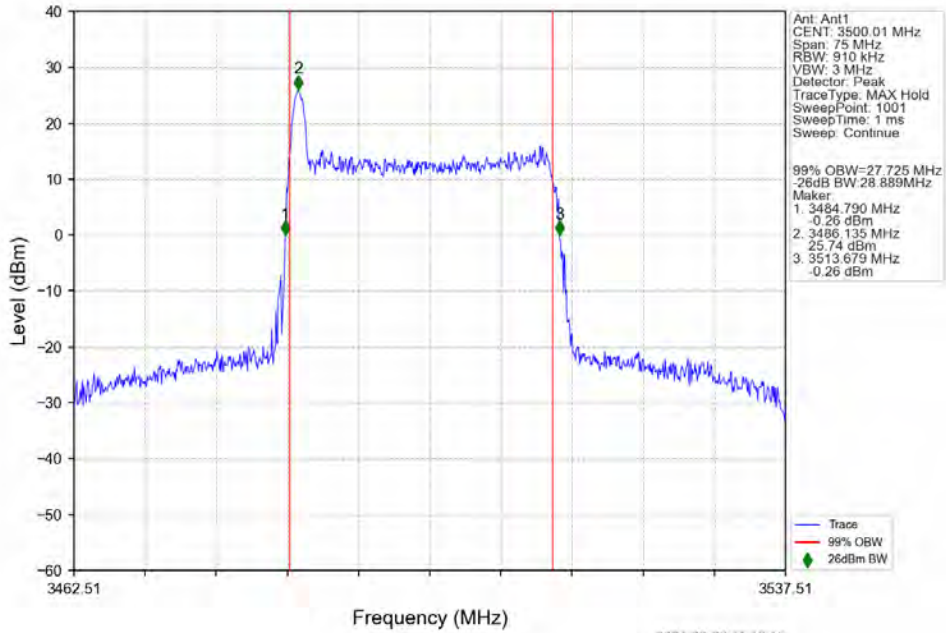

n78e 30kHz SISO NTV 30MHz DFT-s-OFDM 16 QAM 3500.01MHz Outer Full