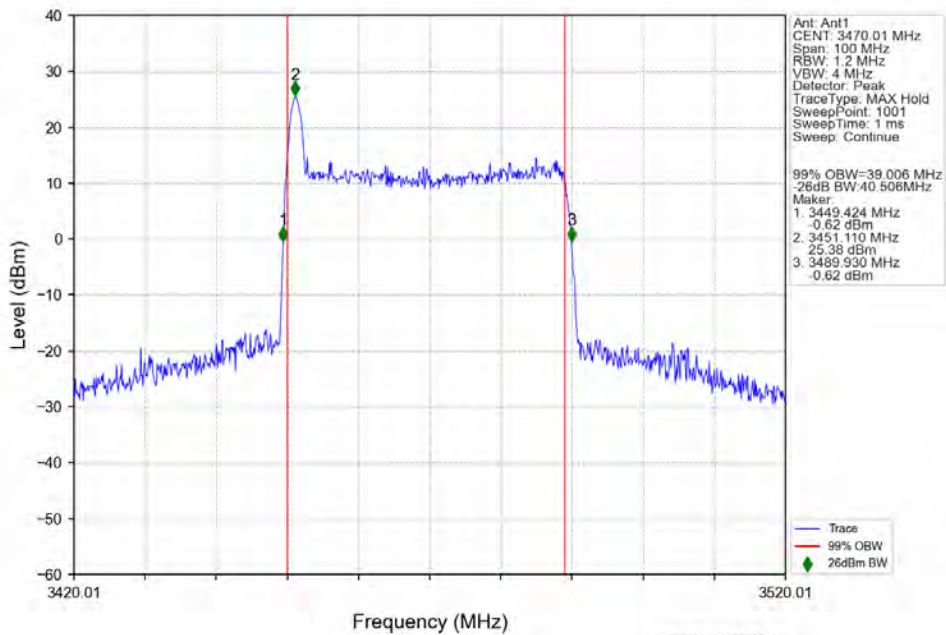

n78e 30kHz SISO NTN 40MHz CP-OFDM 16 QAM 3470.01MHz Outer Full