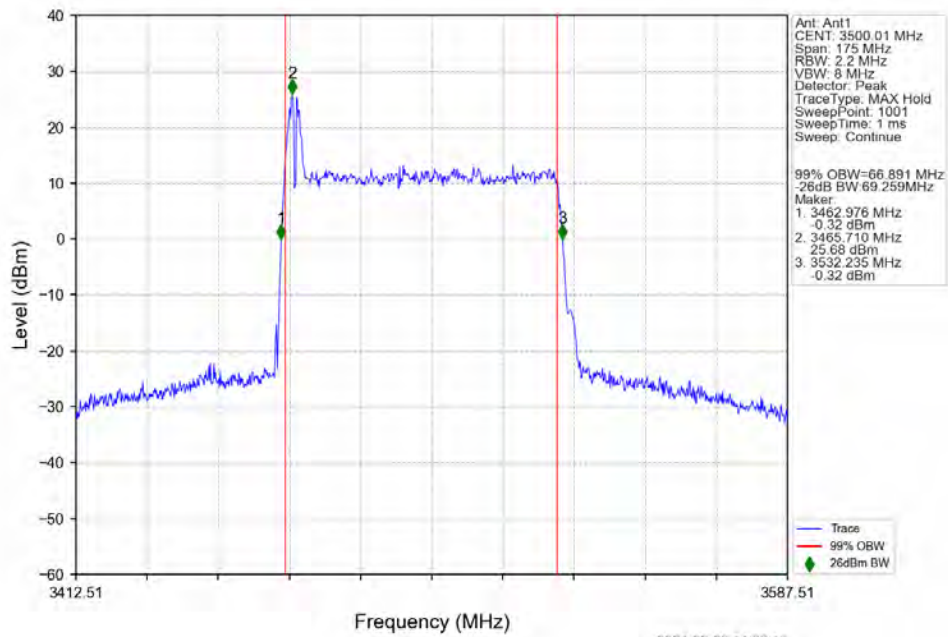

n78e 30kHz SISO NTN 70MHz DFT-s-OFDM 256 QAM 3500.01MHz Outer Full