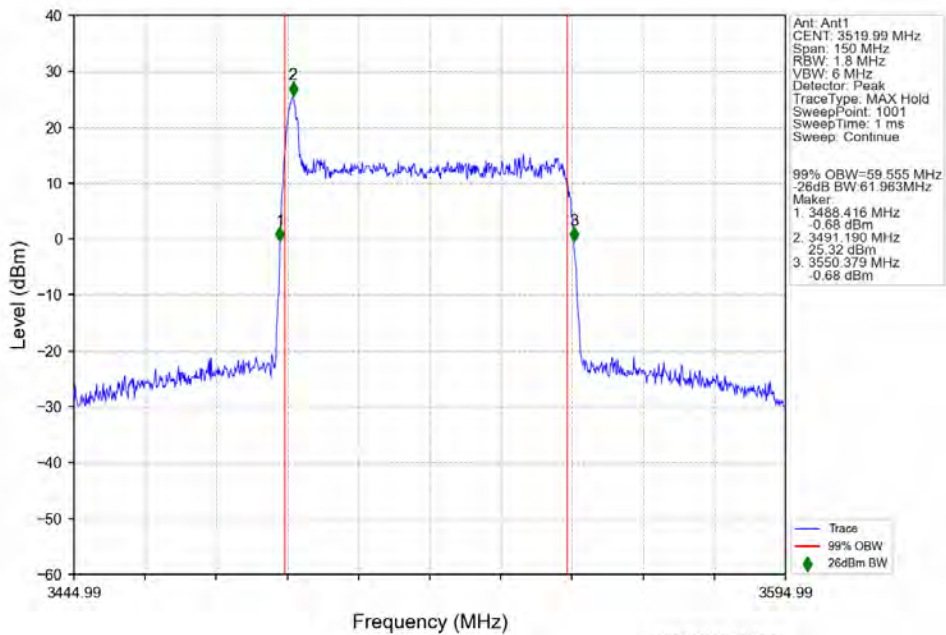

n78e 30kHz SISO NTN 60MHz DFT-s-OFDM 16 QAM 3519.99MHz Outer Full