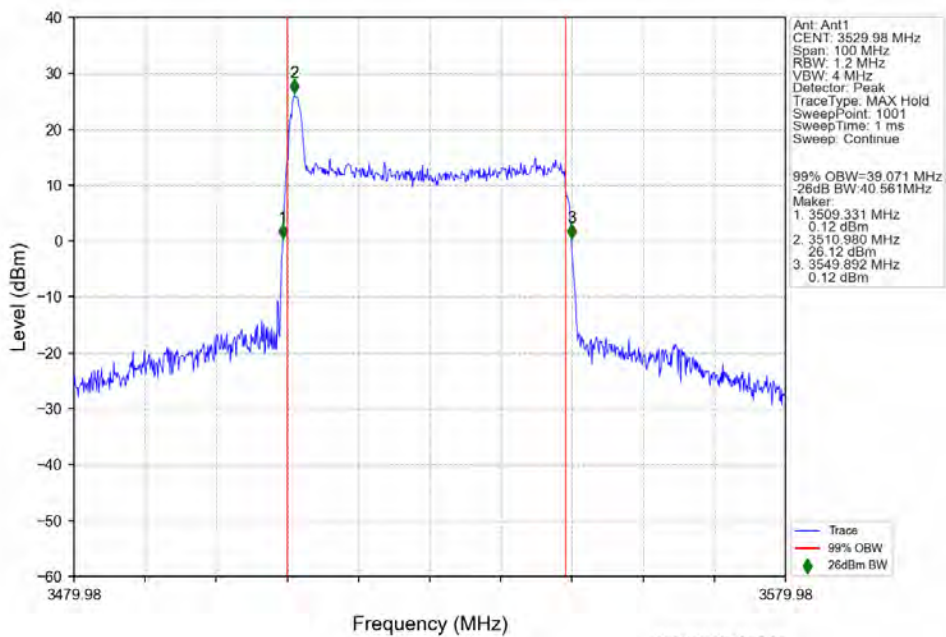

n78e 30kHz SISO NTN 40MHz CP-OFDM 16 QAM 3529.98MHz Outer Full