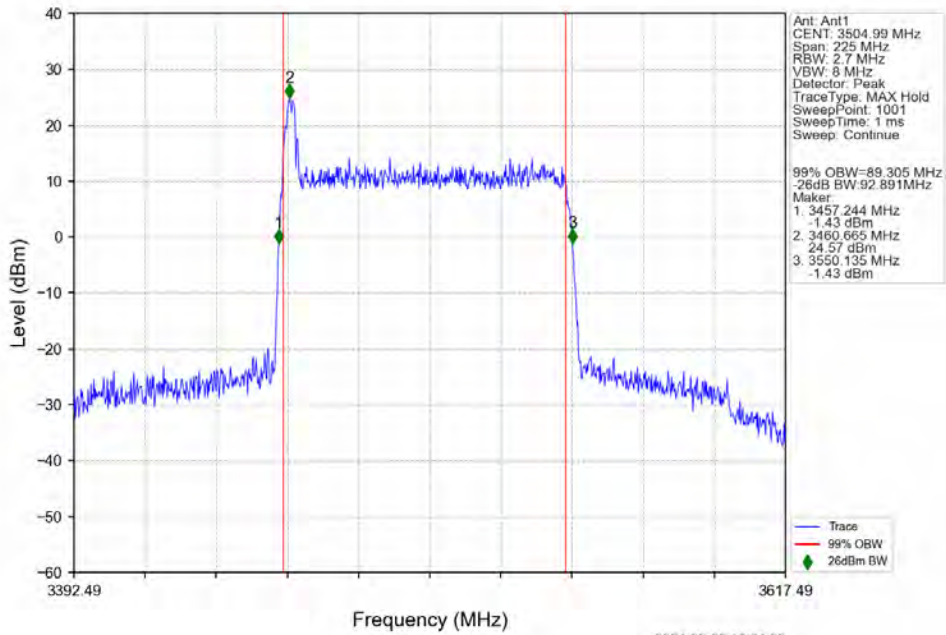

n78e 30kHz SISO NTN 90MHz DFT-s-OFDM 64 QAM 3504.99MHz Outer Full