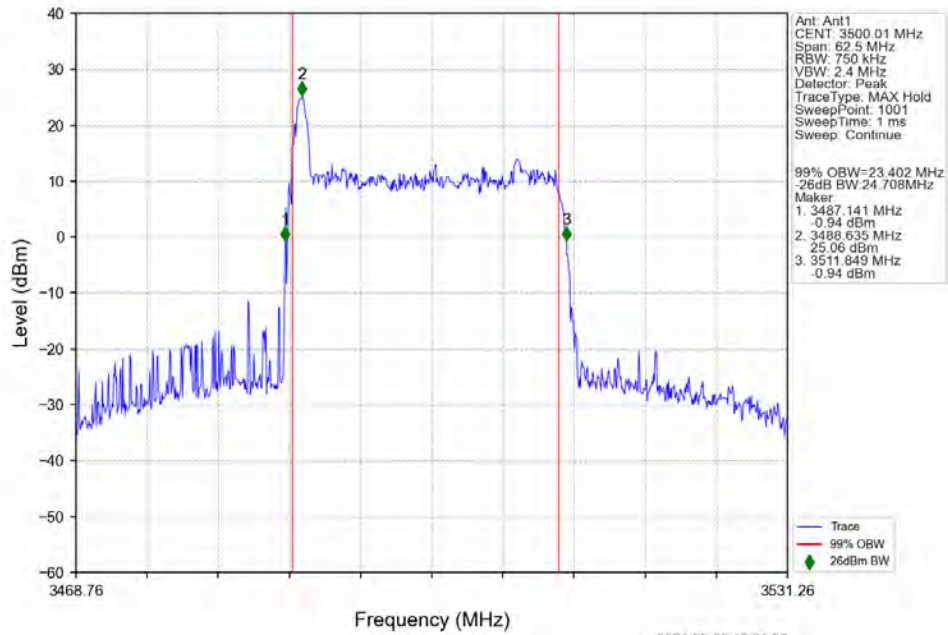

n78e 30kHz SISO NTV 25MHz DFT-s-OFDM 64 QAM 3500.01MHz Outer Full

n78e 30kHz SISO NTV 25MHz DFT-s-OFDM 64 QAM 3537.48MHz Outer Full

n78e 30kHz SISO NTV 25MHz DFT-s-OFDM 256 QAM 3462.51MHz Outer Full

n78e 30kHz SISO NTV 25MHz DFT-s-OFDM 256 QAM 3500.01MHz Outer Full