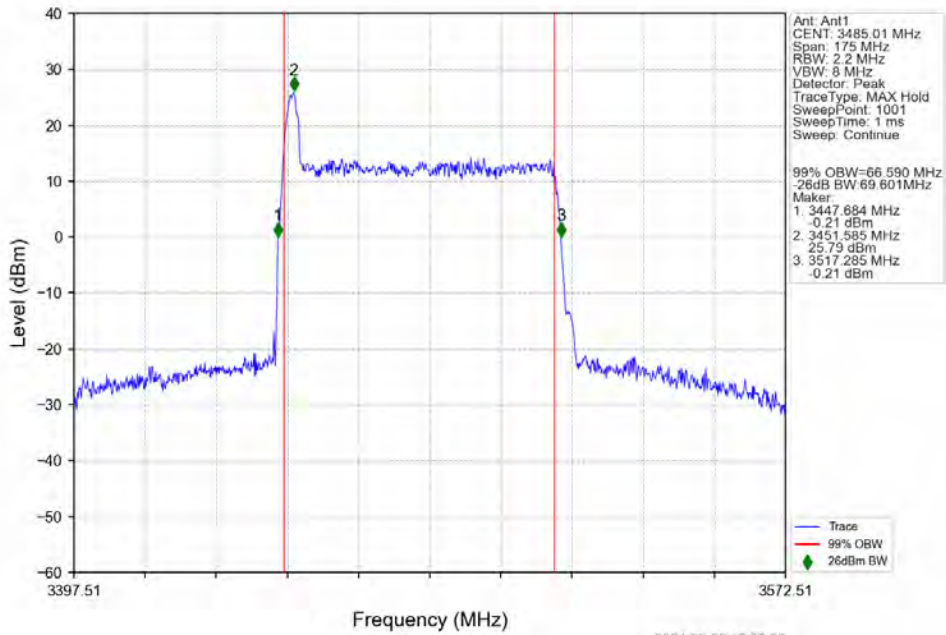

n78e 30kHz SISO NTN 70MHz DFT-s-OFDM 64 QAM 3485.01MHz Outer Full