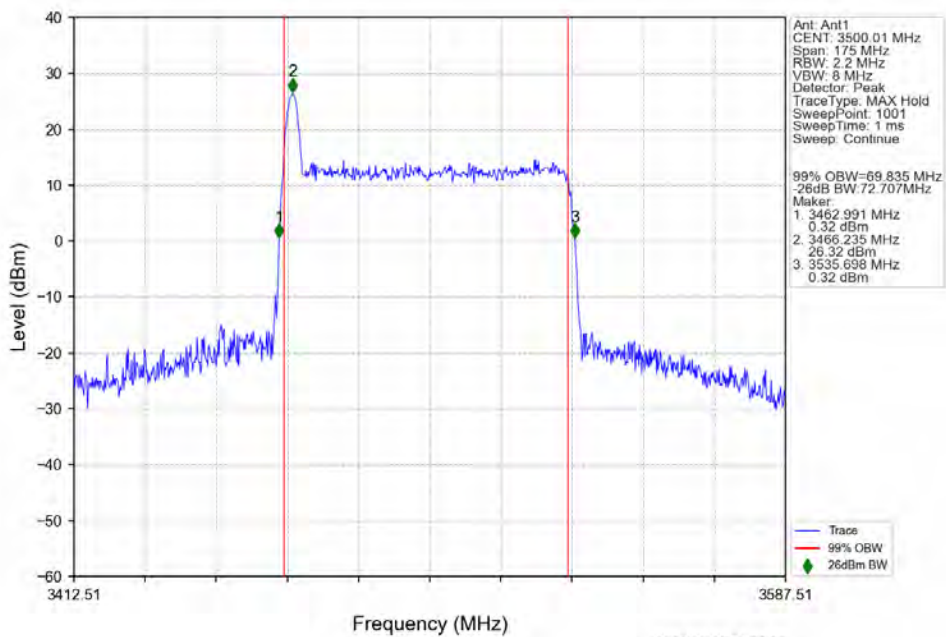

n78e 30kHz SISO NTV 70MHz CP-OFDM QPSK 3500.01MHz Outer Full