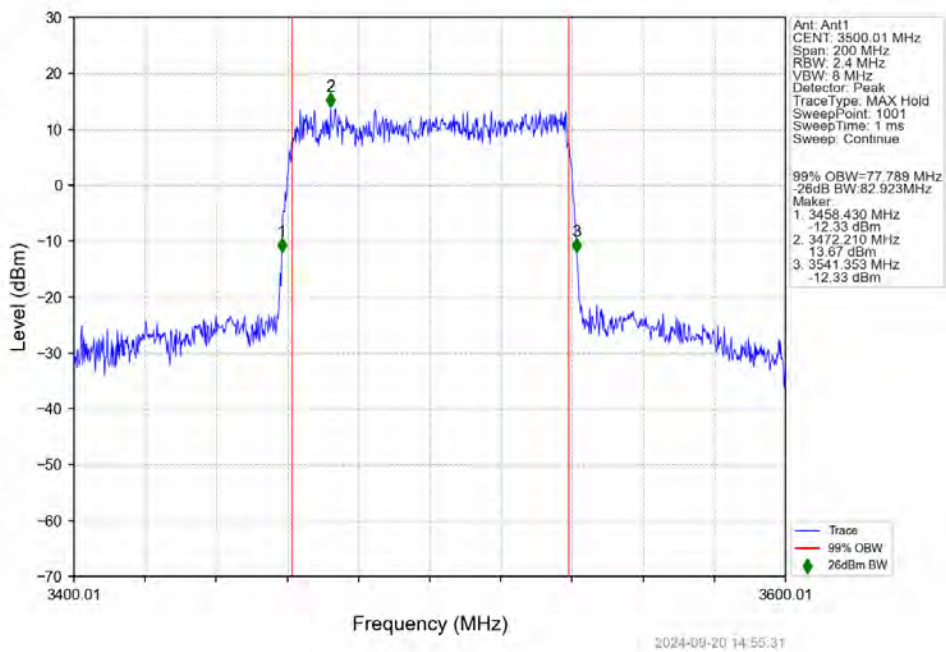

n78e 30kHz SISO NTN 80MHz DFT-s-OFDM 64 QAM 3500.01MHz Outer Full