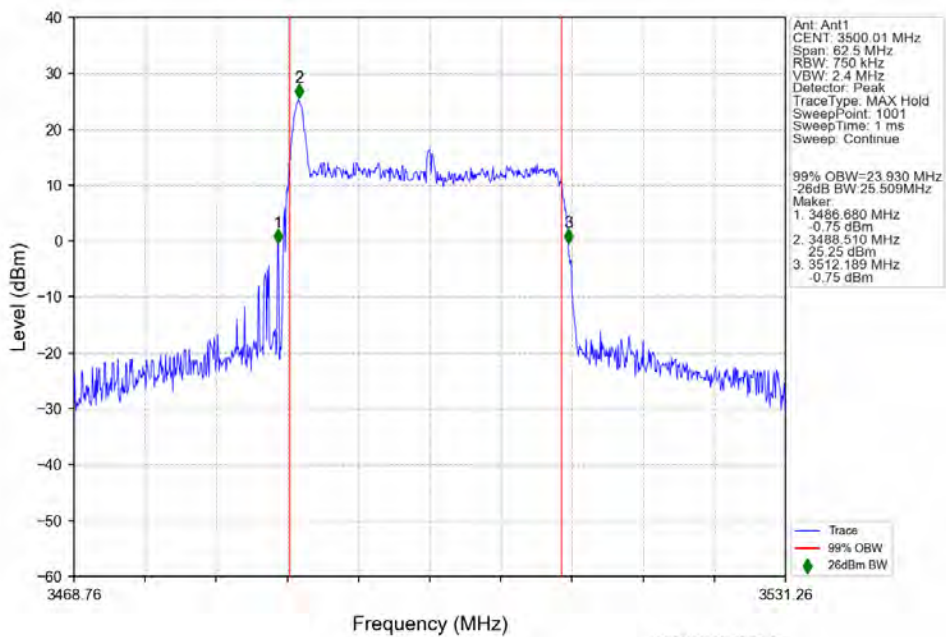

n78e 30kHz SISO NTV 25MHz CP-OFDM QPSK 3500.01MHz Outer Full