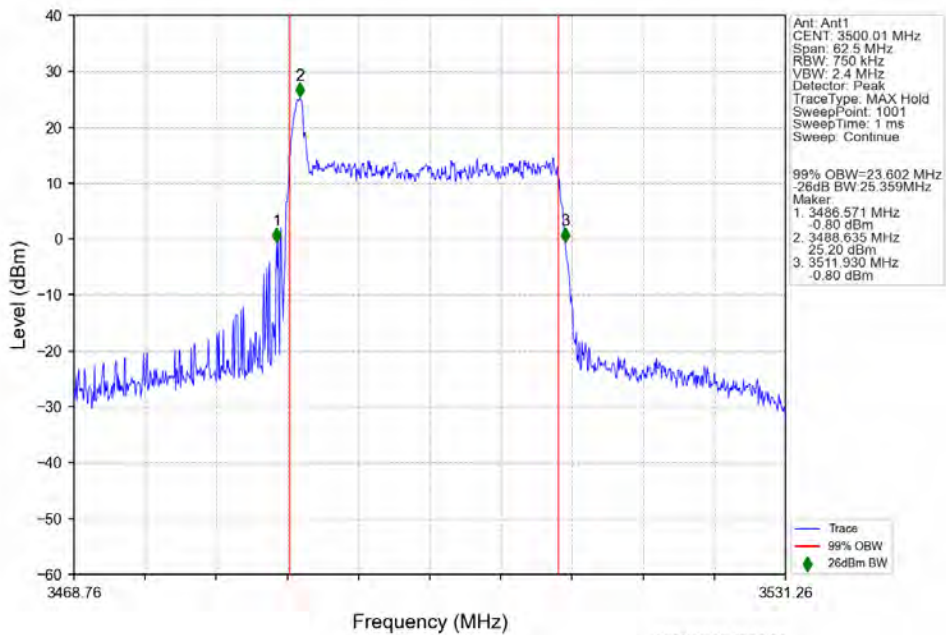

n78e 30kHz SISO NTV 25MHz DFT-s-OFDM 64 QAM 3500.01MHz Outer Full