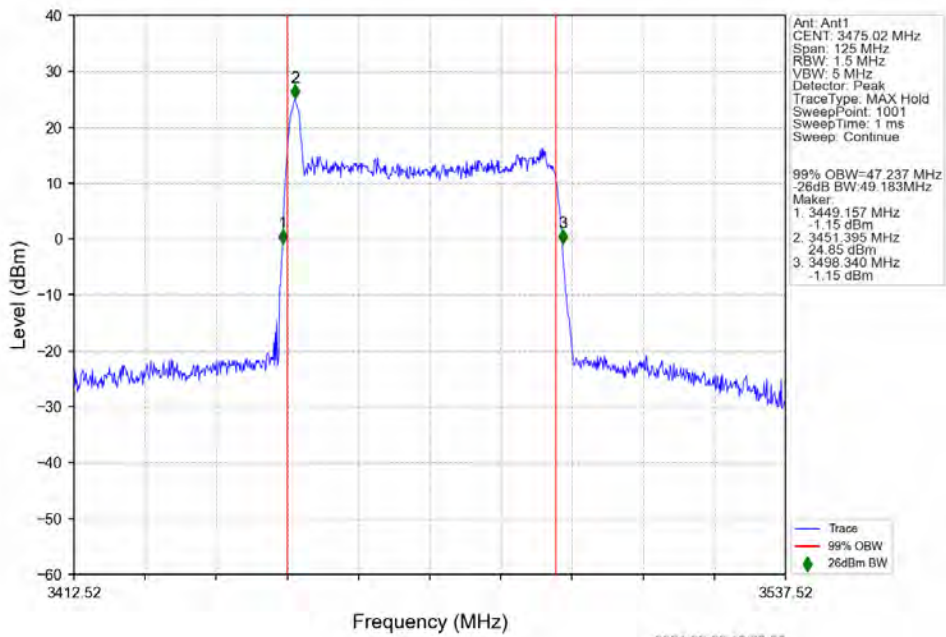

n78e 30kHz SISO NTN 50MHz DFT-s-OFDM 16 QAM 3475.02MHz Outer Full