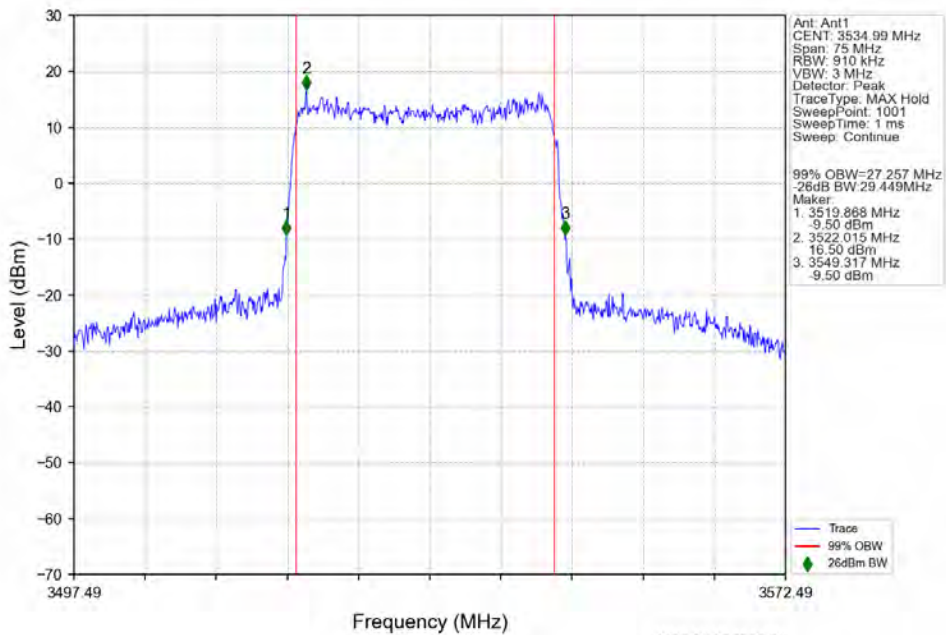

n78e 30kHz SISO NTV 30MHz DFT-s-OFDM 16 QAM 3534.99MHz Outer Full