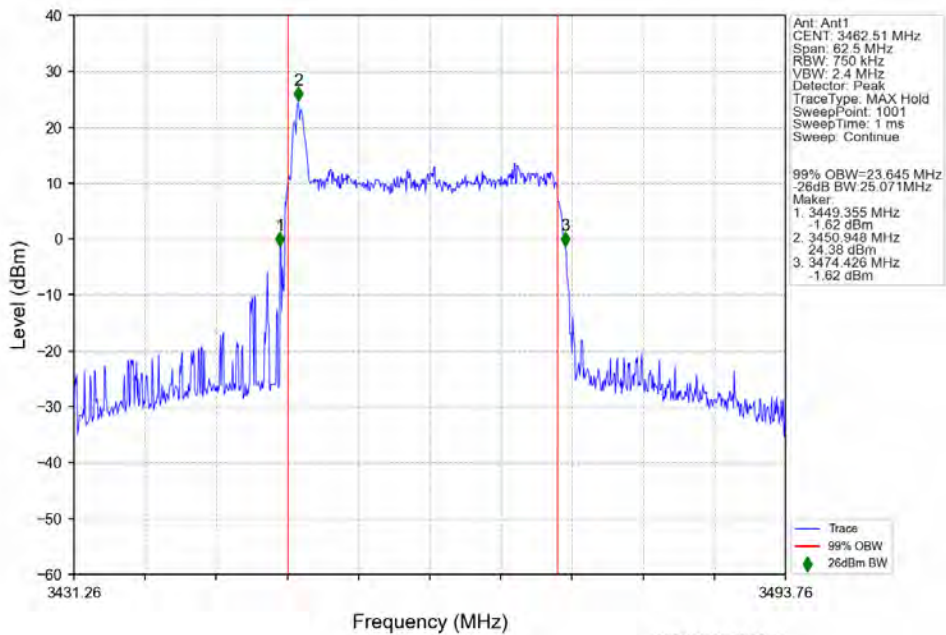

n78e 30kHz SISO NTV 25MHz DFT-s-OFDM 256 QAM 3462.51MHz Outer Full