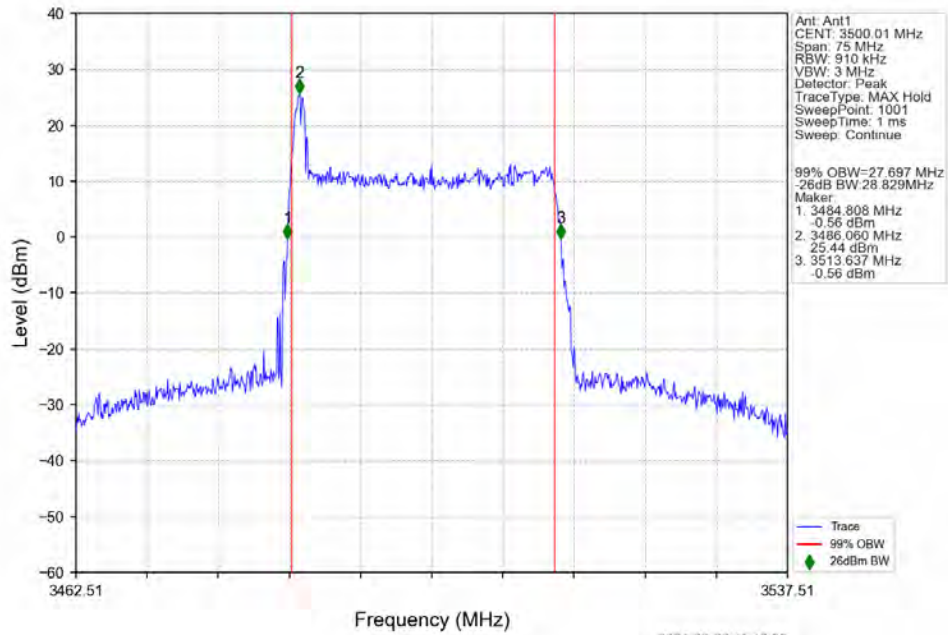

n78e 30kHz SISO NTV 30MHz DFT-s-OFDM 256 QAM 3500.01MHz Outer Full