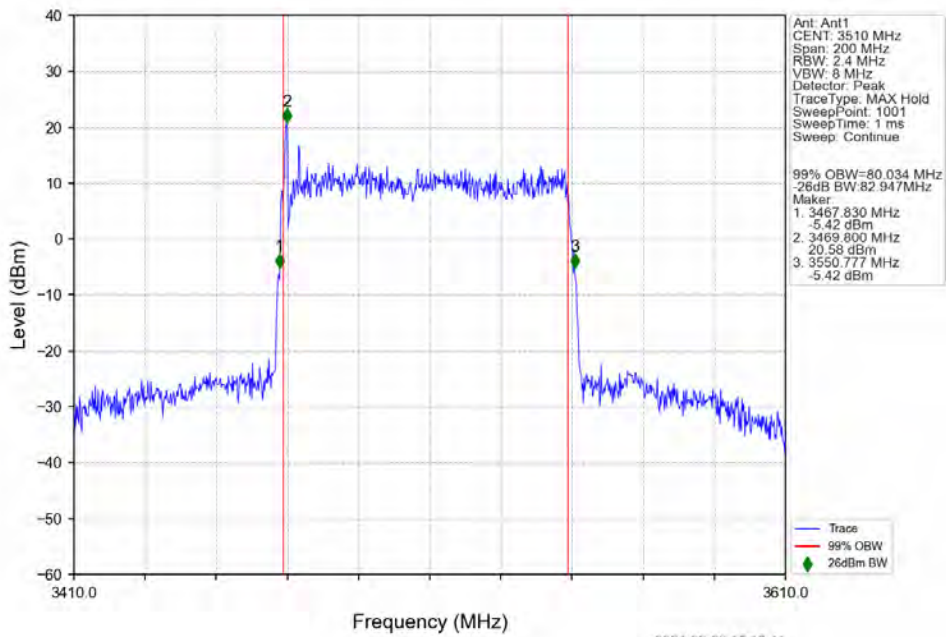

n78e 30kHz SISO NTV 80MHz DFT-s-OFDM 16 QAM 3510MHz Outer Full

n78e 30kHz SISO NTN 80MHz DFT-s-OFDM 64 QAM 3490.02MHz Outer Full

n78e 30kHz SISO NTN 80MHz DFT-s-OFDM 64 QAM 3500.01MHz Outer Full

n78e 30kHz SISO NTV 80MHz DFT-s-OFDM 64 QAM 3510MHz Outer Full