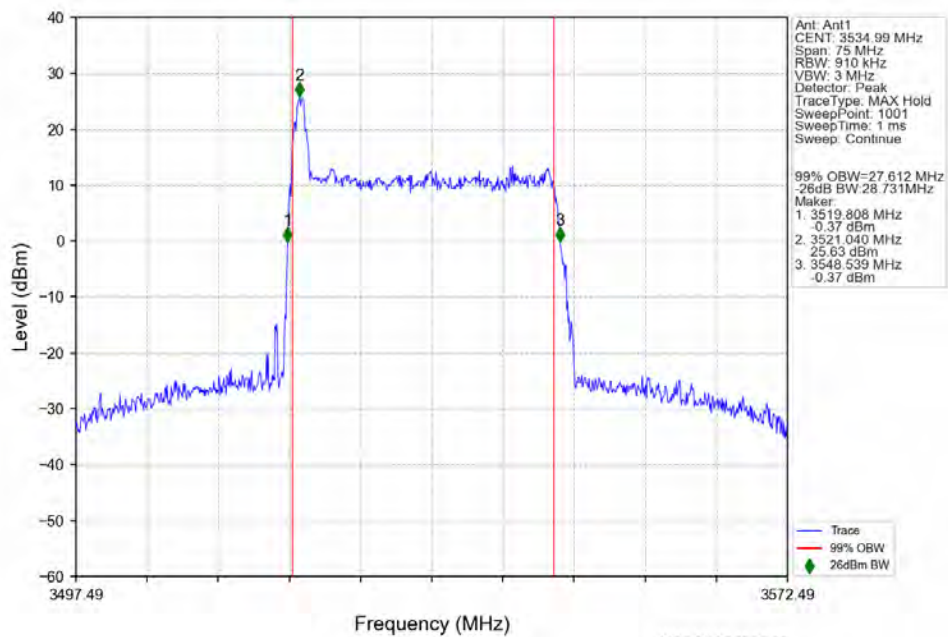

n78e 30kHz SISO NTN 30MHz DFT-s-OFDM 64 QAM 3534.99MHz Outer Full

n78e 30kHz SISO NTN 30MHz DFT-s-OFDM 256 QAM 3465MHz Outer Full

n78e 30kHz SISO NTV 30MHz DFT-s-OFDM 256 QAM 3500.01MHz Outer Full

n78e 30kHz SISO NTV 30MHz DFT-s-OFDM 256 QAM 3534.99MHz Outer Full