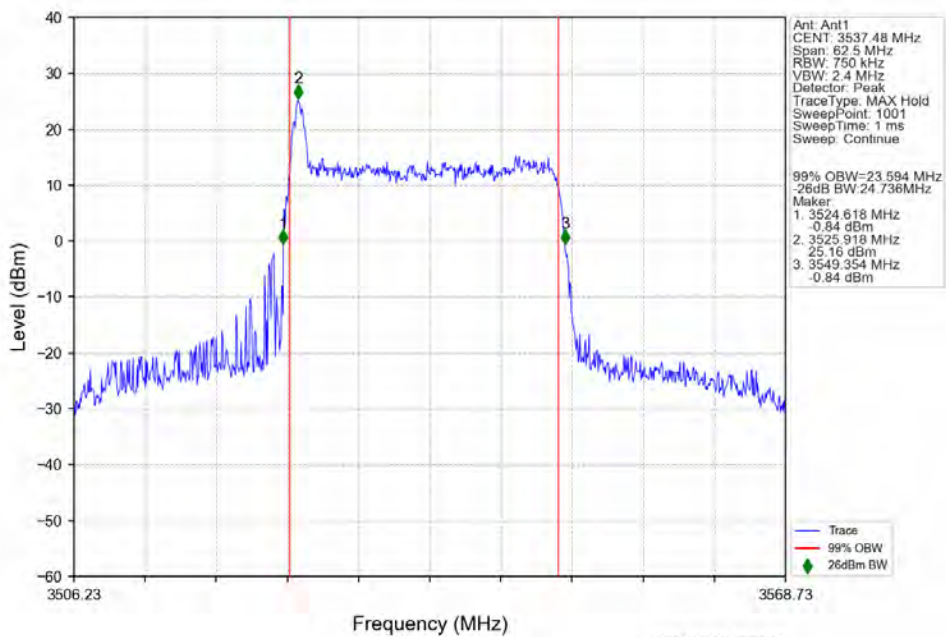

n78e 30kHz SISO NTV 25MHz DFT-s-OFDM 16 QAM 3537.48MHz Outer Full