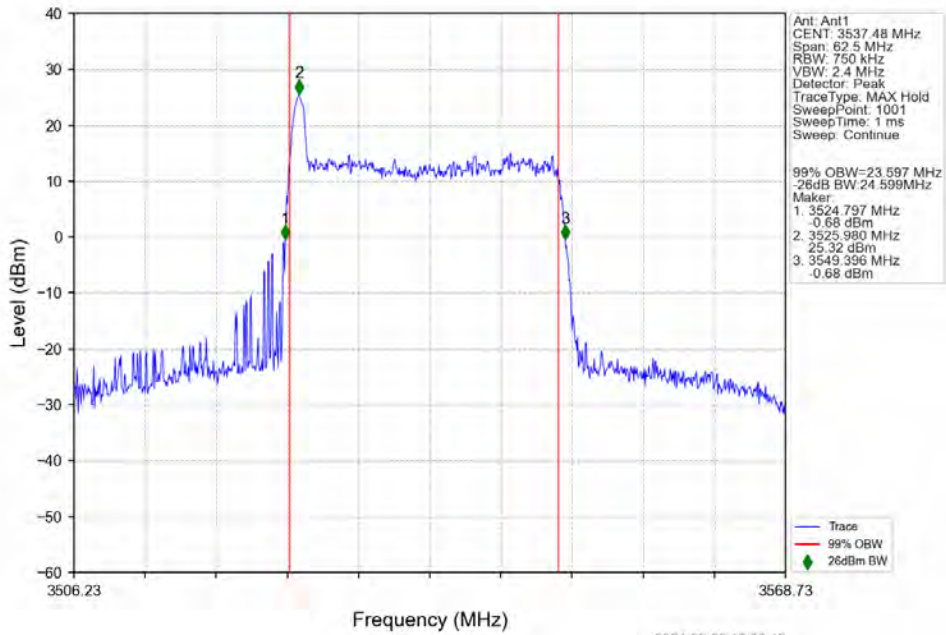

n78e 30kHz SISO NTV 25MHz DFT-s-OFDM 64 QAM 3537.48MHz Outer Full