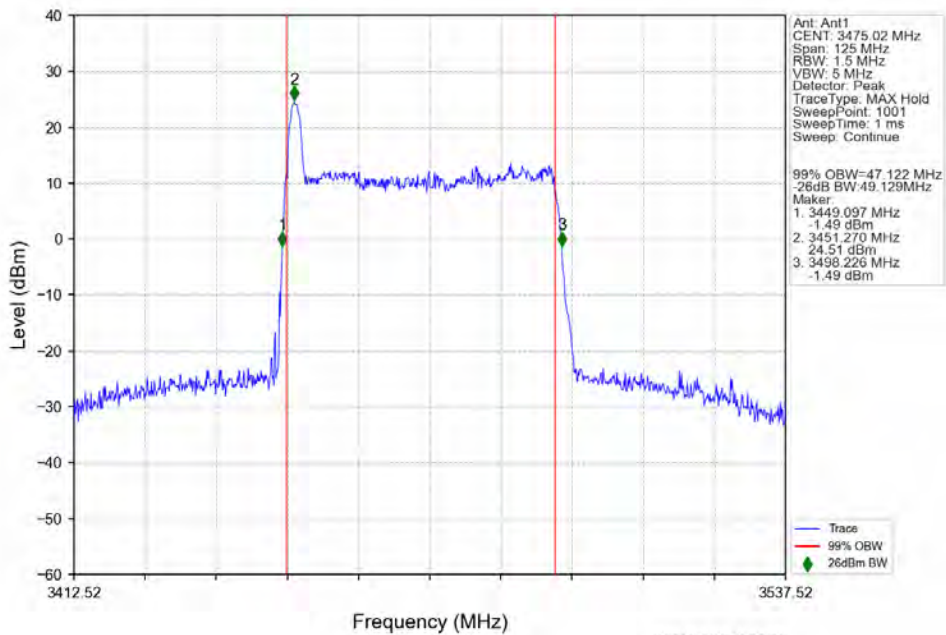

n78e 30kHz SISO NTV 50MHz DFT-s-OFDM 64 QAM 3475.02MHz Outer Full

n78e 30kHz SISO NTV 50MHz DFT-s-OFDM 64 QAM 3500.01MHz Outer Full

n78e 30kHz SISO NTV 50MHz DFT-s-OFDM 64 QAM 3525MHz Outer Full

n78e 30kHz SISO NTV 50MHz DFT-s-OFDM 256 QAM 3475.02MHz Outer Full