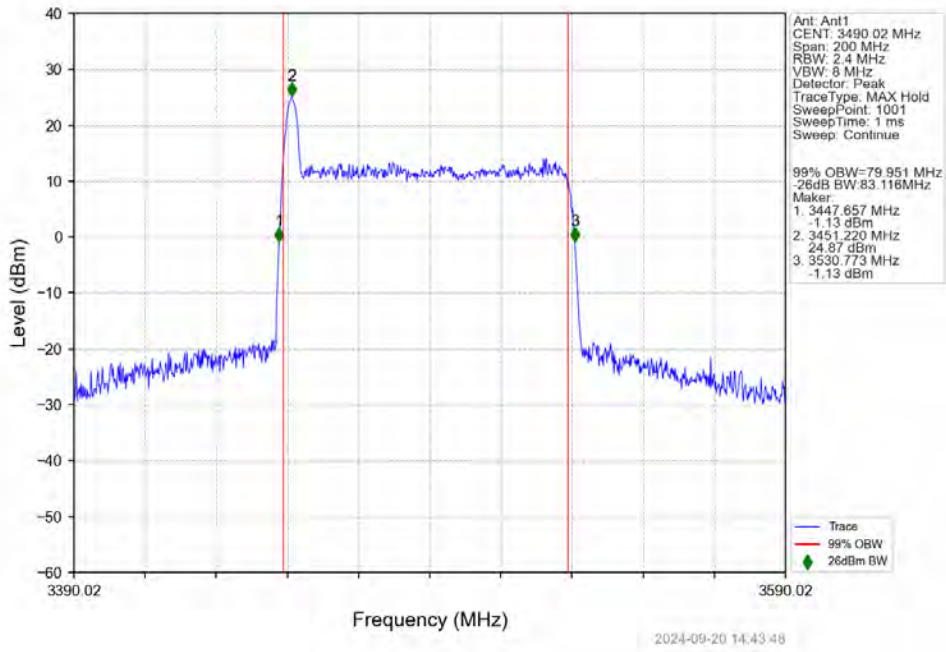

n78e 30kHz SISO NTN 80MHz CP-OFDM 64 QAM 3490.02MHz Outer Full