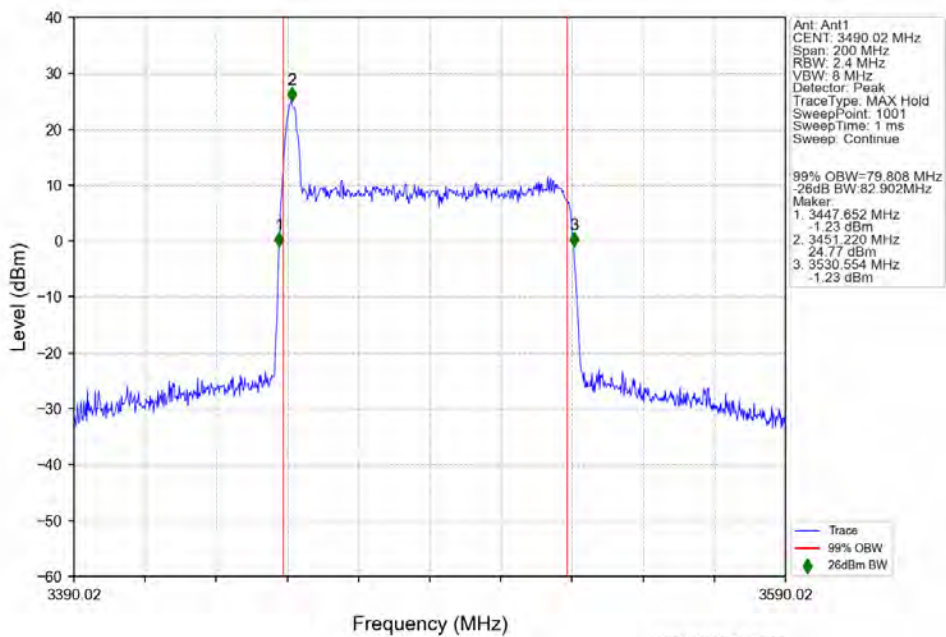

n78e 30kHz SISO NTN 80MHz CP-OFDM 256 QAM 3490.02MHz Outer Full