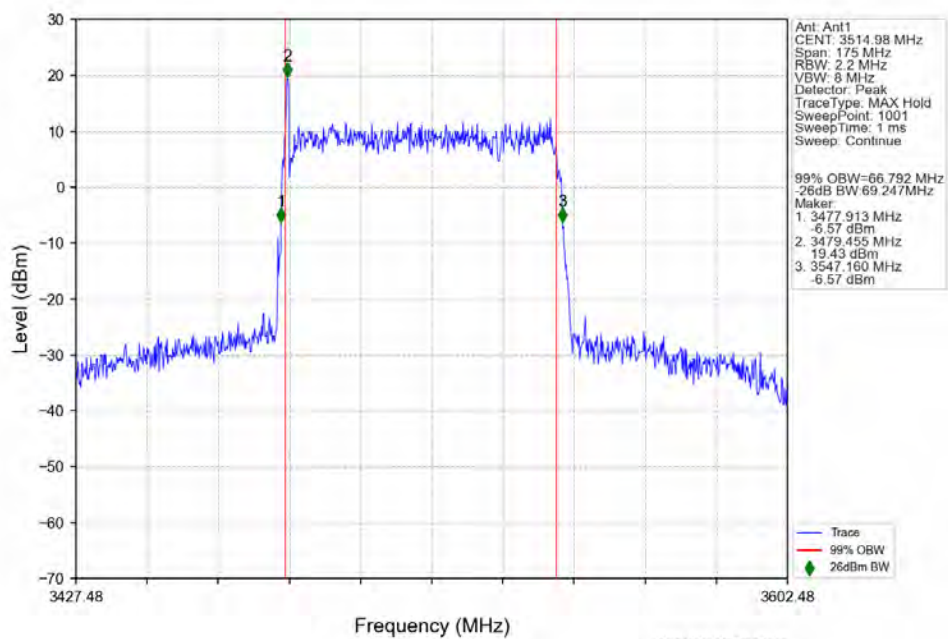

n78e 30kHz SISO NTV 70MHz DFT-s-OFDM 64 QAM 3514.98MHz Outer Full

n78e 30kHz SISO NTV 70MHz DFT-s-OFDM 256 QAM 3485.01MHz Outer Full

n78e 30kHz SISO NTN 70MHz DFT-s-OFDM 256 QAM 3500.01MHz Outer Full

n78e 30kHz SISO NTN 70MHz DFT-s-OFDM 256 QAM 3514.98MHz Outer Full