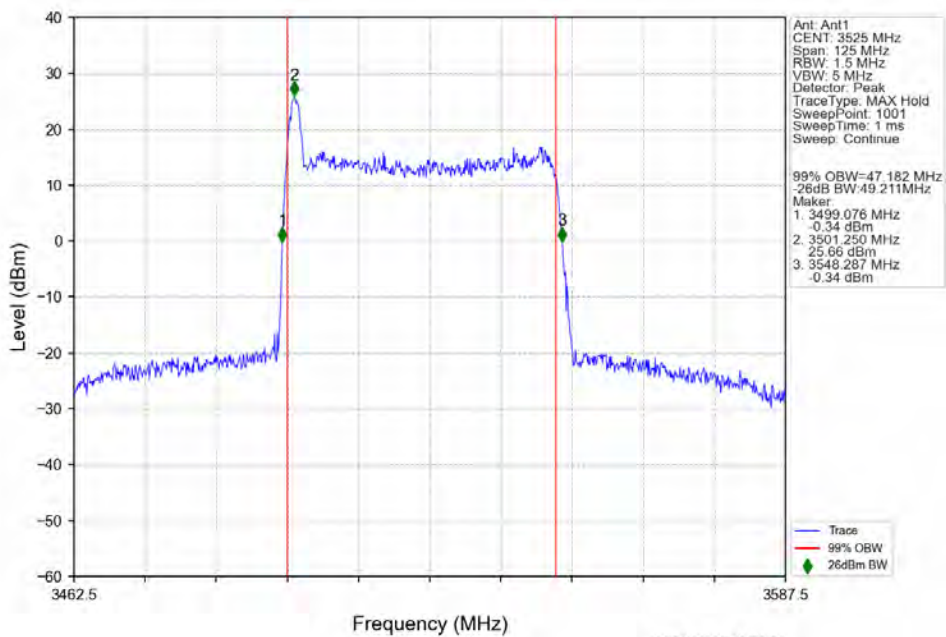

n78e 30kHz SISO NTN 50MHz DFT-s-OFDM QPSK 3525MHz Outer Full

n78e 30kHz SISO NTN 50MHz DFT-s-OFDM 16 QAM 3475.02MHz Outer Full

n78e 30kHz SISO NTN 50MHz DFT-s-OFDM 16 QAM 3500.01MHz Outer Full

n78e 30kHz SISO NTN 50MHz DFT-s-OFDM 16 QAM 3525MHz Outer Full