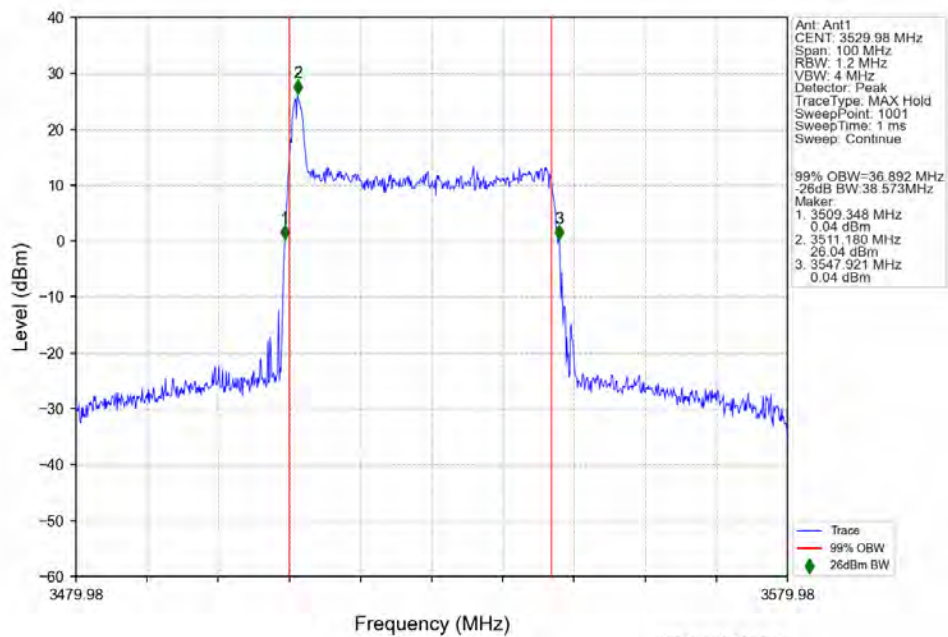

n78e 30kHz SISO NTV 40MHz DFT-s-OFDM 256 QAM 3529.98MHz Outer Full