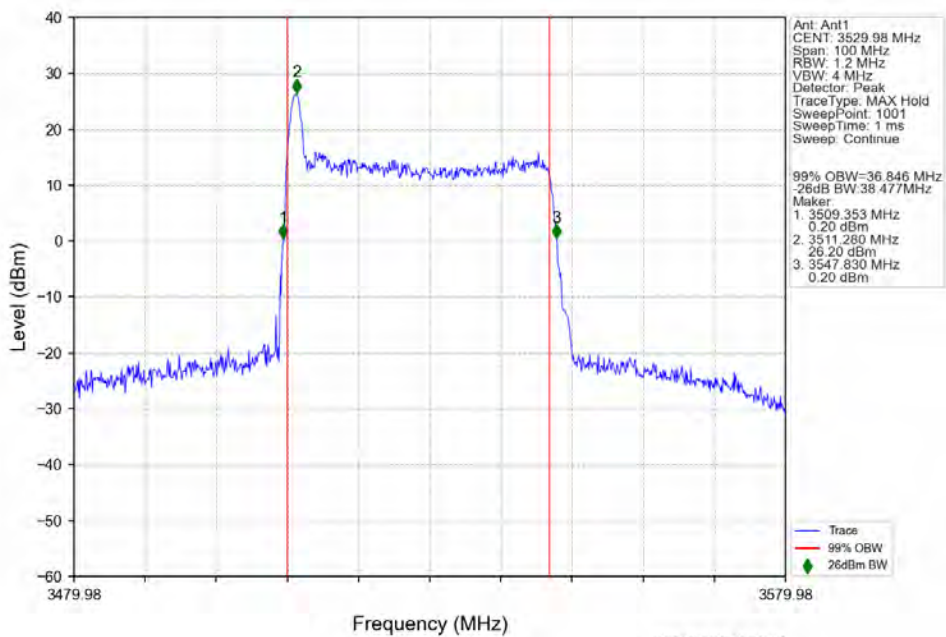

n78e 30kHz SISO NTV 40MHz DFT-s-OFDM 16 QAM 3529.98MHz Outer Full