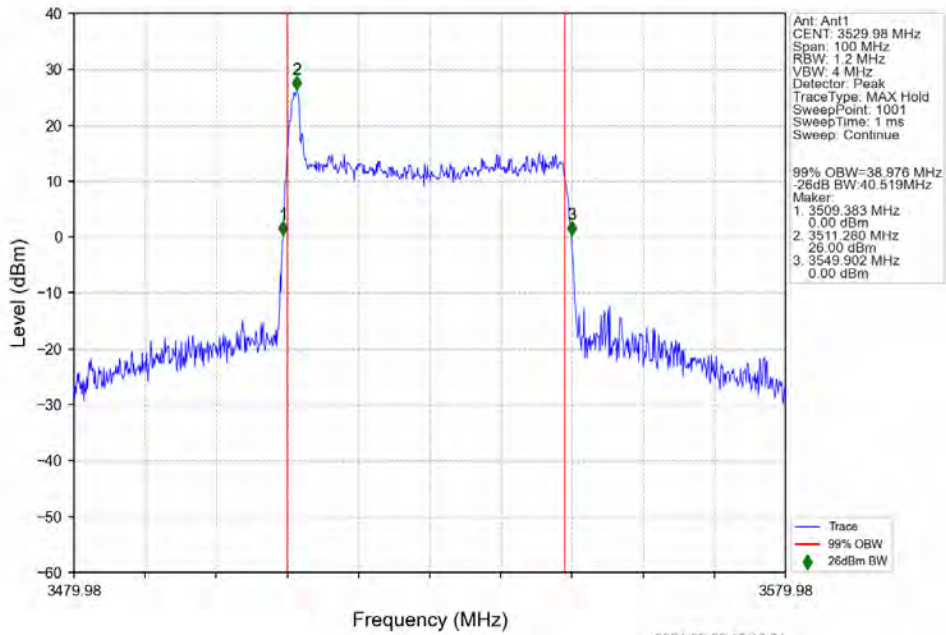

n78e 30kHz SISO NTN 40MHz CP-OFDM QPSK 3529.98MHz Outer Full