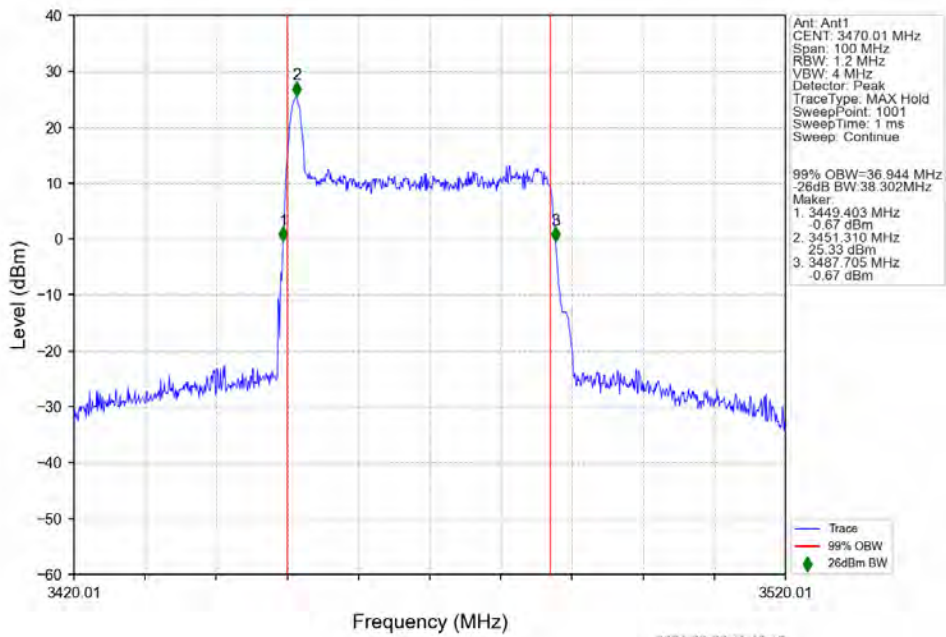

n78e 30kHz SISO NTV 40MHz DFT-s-OFDM 256 QAM 3470.01MHz Outer Full