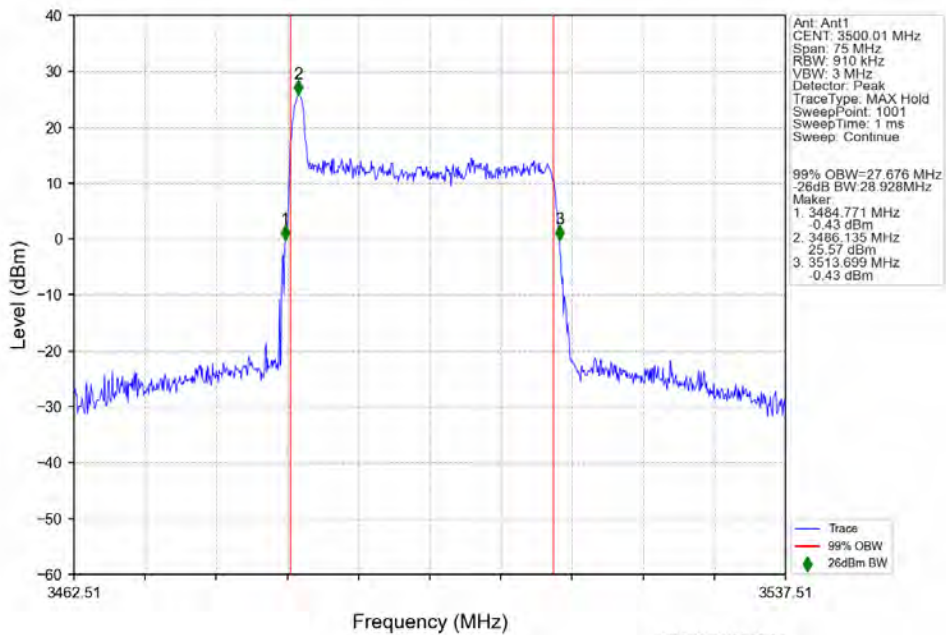

n78e 30kHz SISO NTV 30MHz DFT-s-OFDM 16 QAM 3500.01MHz Outer Full

n78e 30kHz SISO NTV 30MHz DFT-s-OFDM 16 QAM 3534.99MHz Outer Full

n78e 30kHz SISO NTN 30MHz DFT-s-OFDM 64 QAM 3465MHz Outer Full

n78e 30kHz SISO NTN 30MHz DFT-s-OFDM 64 QAM 3500.01MHz Outer Full