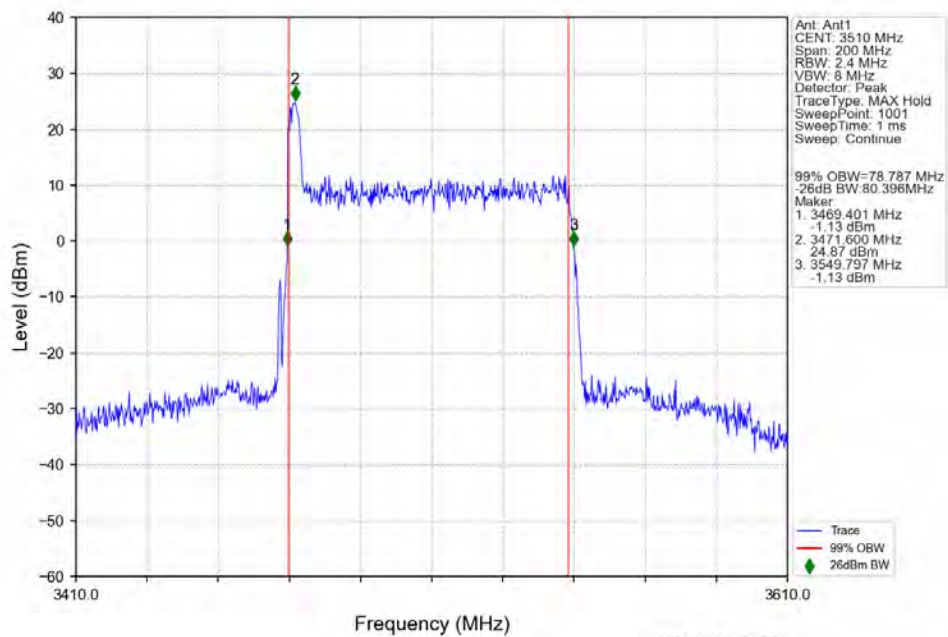

n78e 30kHz SISO NTNv 80MHz DFT-s-OFDM 256 QAM 3510MHz Outer Full