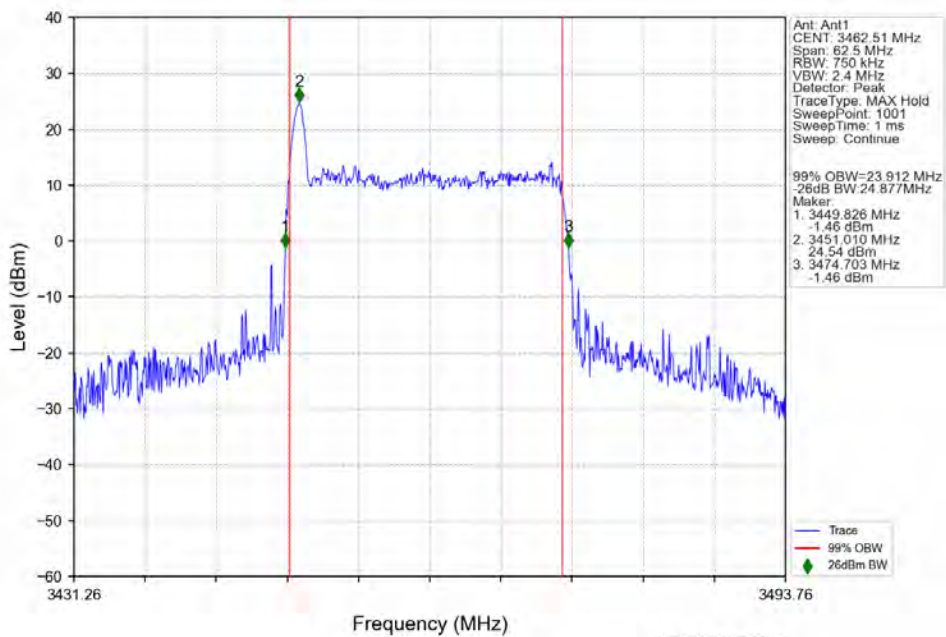

n78e 30kHz SISO NTN 25MHz CP-OFDM 16 QAM 3462.51MHz Outer Full