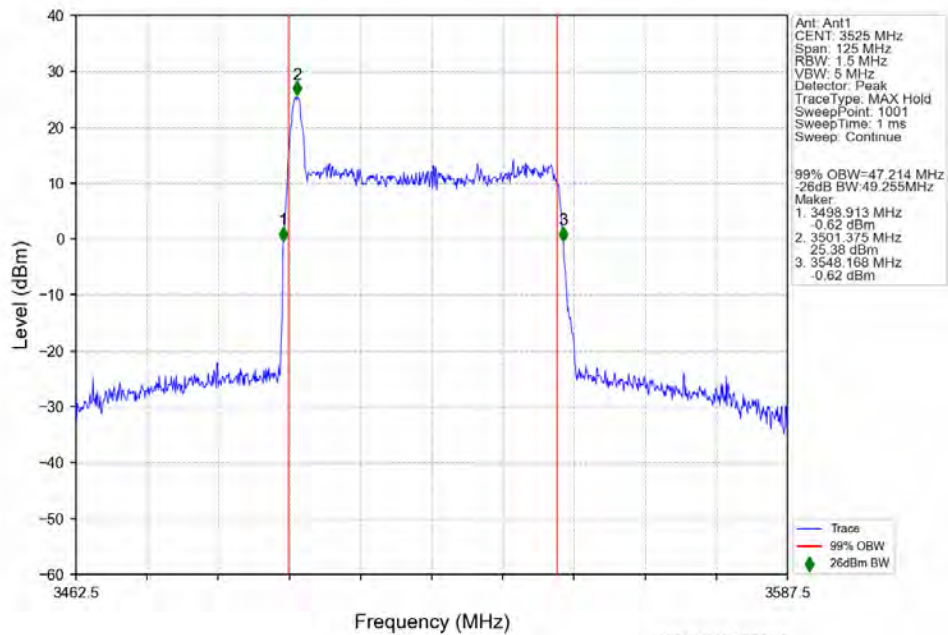

n78e 30kHz SISO NTN 50MHz DFT-s-OFDM 256 QAM 3525MHz Outer Full