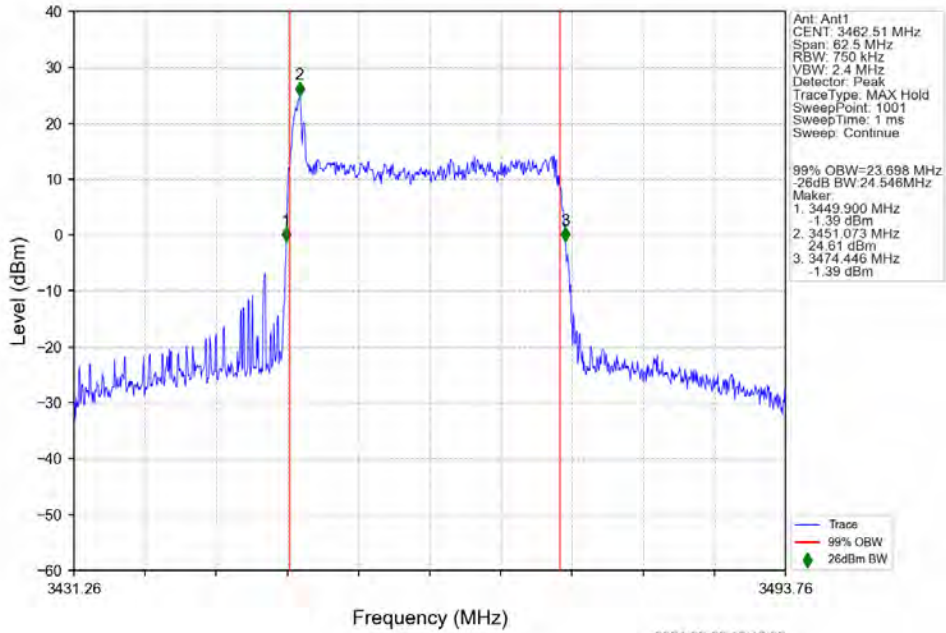

n78e 30kHz SISO NTN 25MHz DFT-s-OFDM 16 QAM 3462.51MHz Outer Full

n78e 30kHz SISO NTV 25MHz DFT-s-OFDM 16 QAM 3500.01MHz Outer Full

n78e 30kHz SISO NTV 25MHz DFT-s-OFDM 16 QAM 3537.48MHz Outer Full

n78e 30kHz SISO NTV 25MHz DFT-s-OFDM 64 QAM 3462.51MHz Outer Full