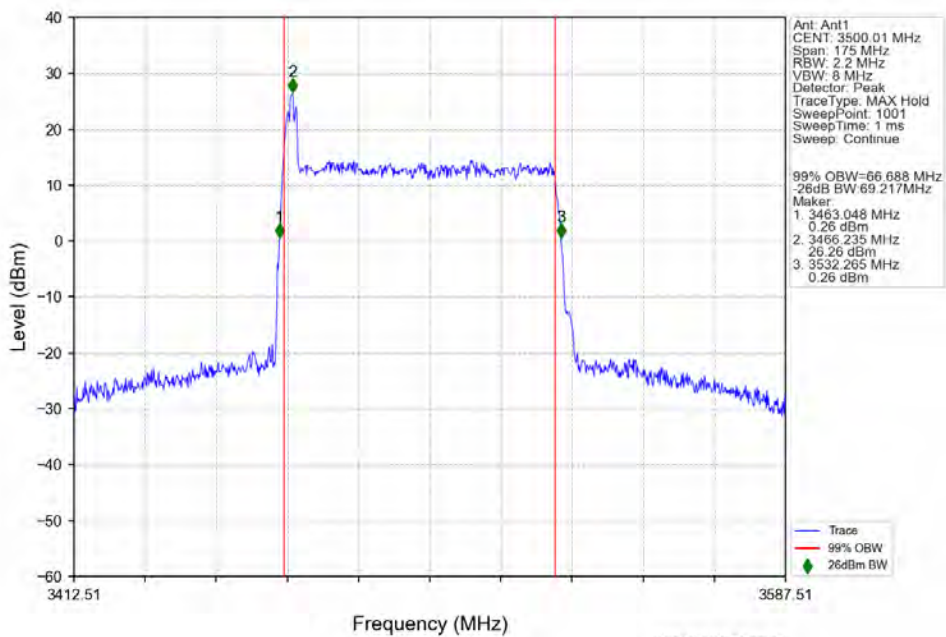

n78e 30kHz SISO NTN 70MHz DFT-s-OFDM 16 QAM 3500.01MHz Outer Full

n78e 30kHz SISO NTN 70MHz DFT-s-OFDM 16 QAM 3514.98MHz Outer Full

n78e 30kHz SISO NTN 70MHz DFT-s-OFDM 64 QAM 3485.01MHz Outer Full

n78e 30kHz SISO NTN 70MHz DFT-s-OFDM 64 QAM 3500.01MHz Outer Full