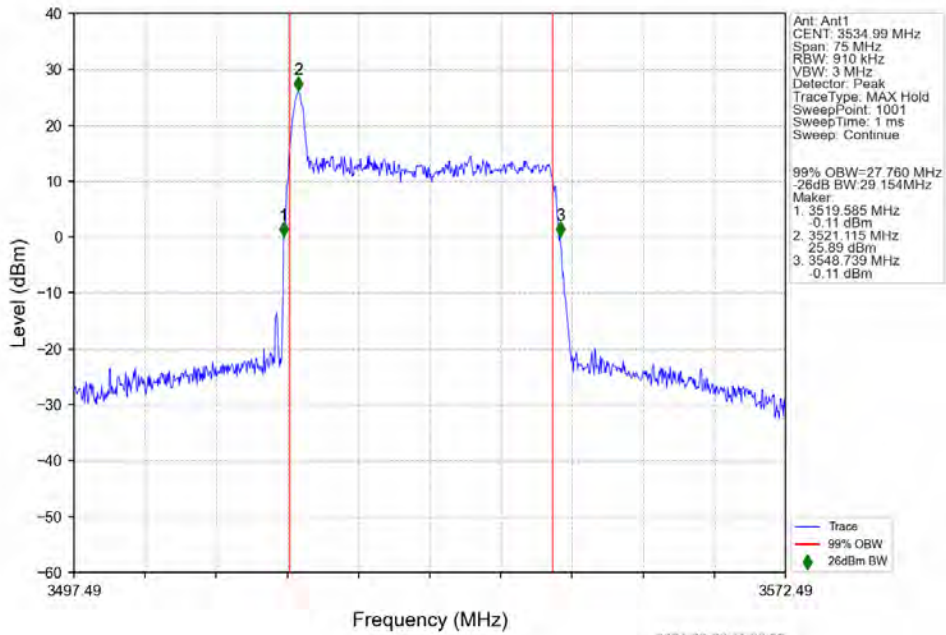

n78e 30kHz SISO NTN 30MHz DFT-s-OFDM 64 QAM 3534.99MHz Outer Full