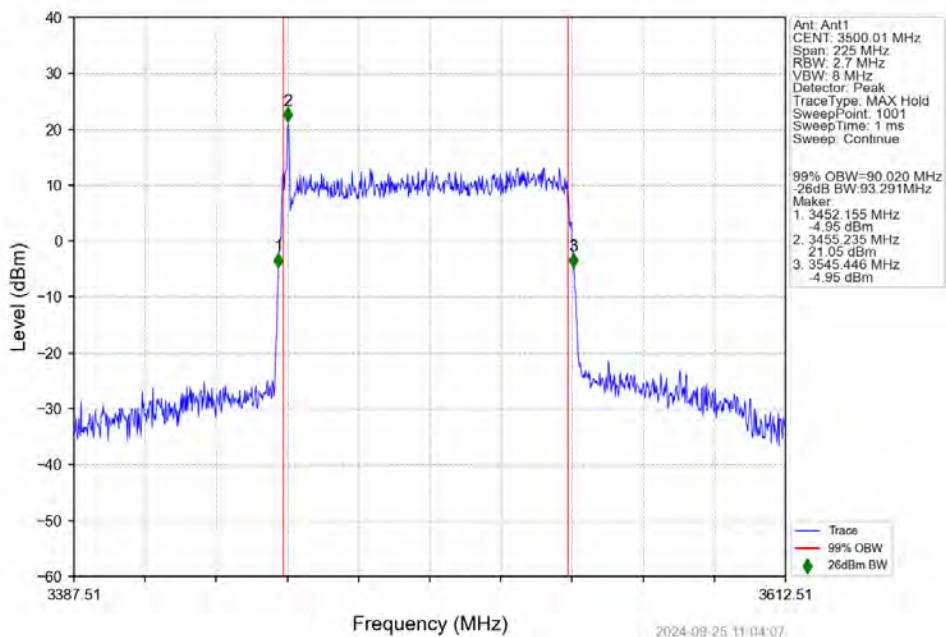

n78e 30kHz SISO NTN 90MHz DFT-s-OFDM 64 QAM 3500.01MHz Outer Full