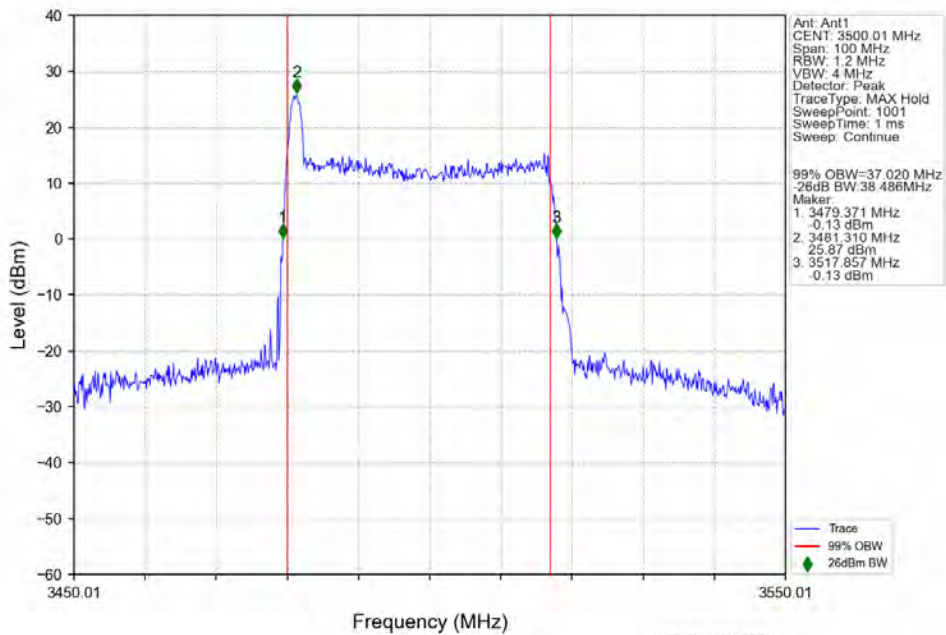

n78e 30kHz SISO NTV 40MHz DFT-s-OFDM 64 QAM 3500.01MHz Outer Full