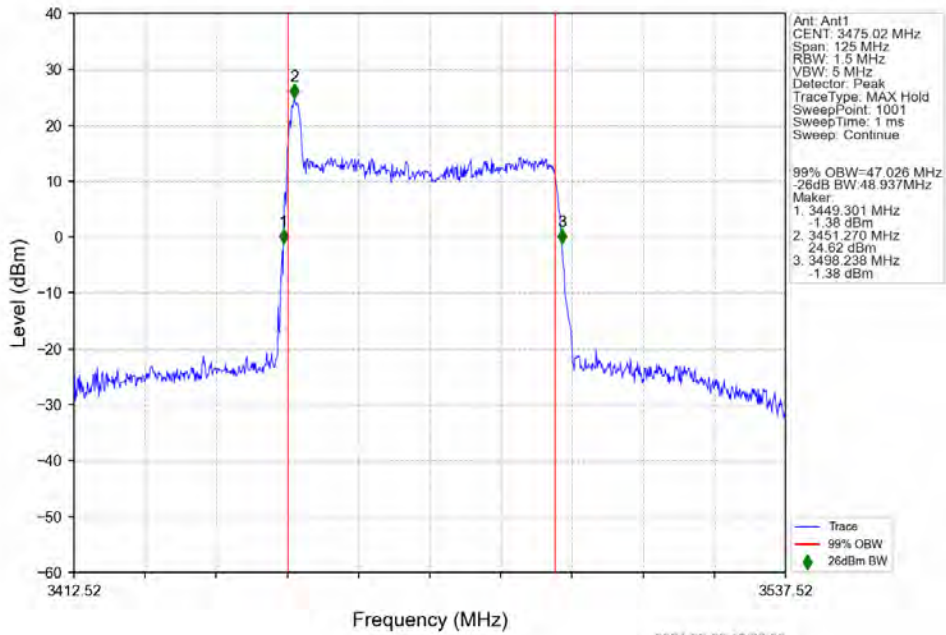

n78e 30kHz SISO NTV 50MHz DFT-s-OFDM 64 QAM 3475.02MHz Outer Full