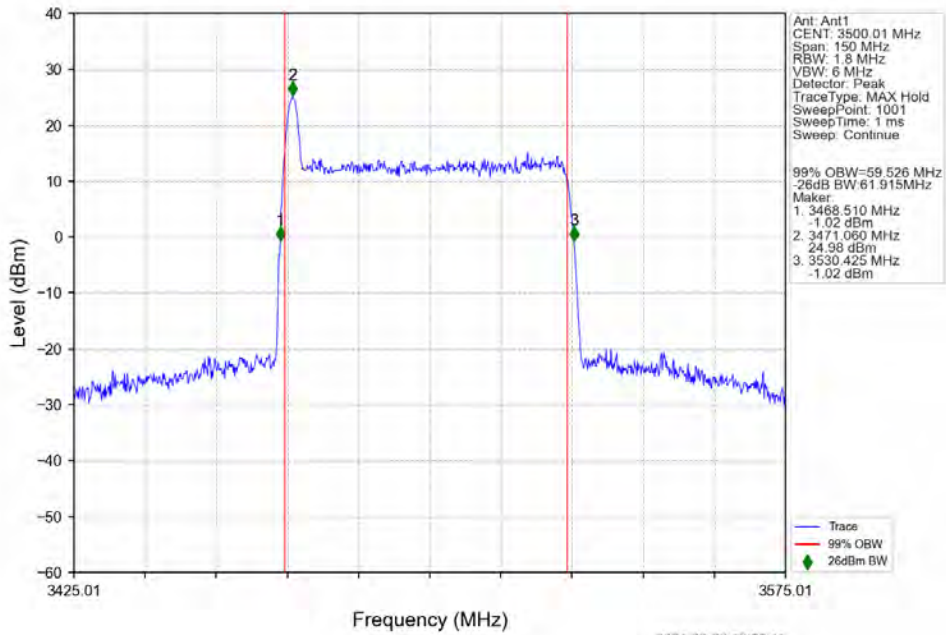

n78e 30kHz SISO NTN 60MHz DFT-s-OFDM 16 QAM 3500.01MHz Outer Full