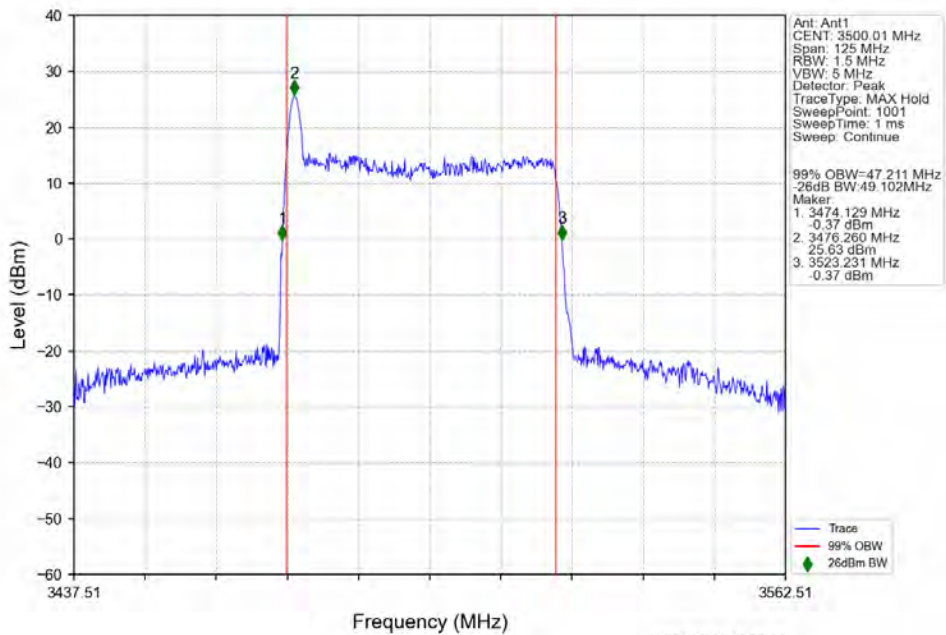

n78e 30kHz SISO NTV 50MHz DFT-s-OFDM 64 QAM 3500.01MHz Outer Full