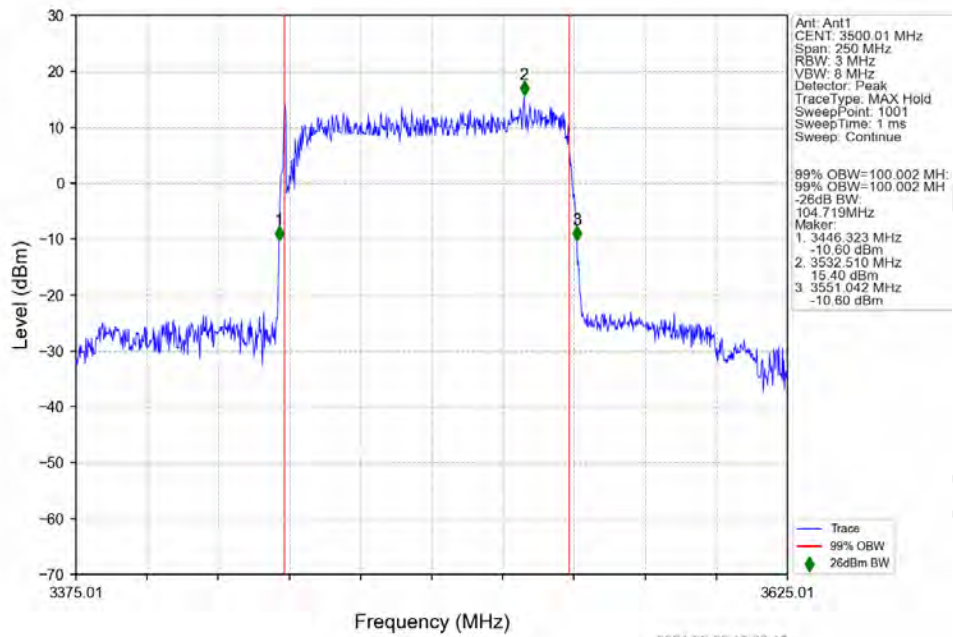

n78e 30kHz SISO NTN 100MHz DFT-s-OFDM 16 QAM 3500.01MHz Outer Full