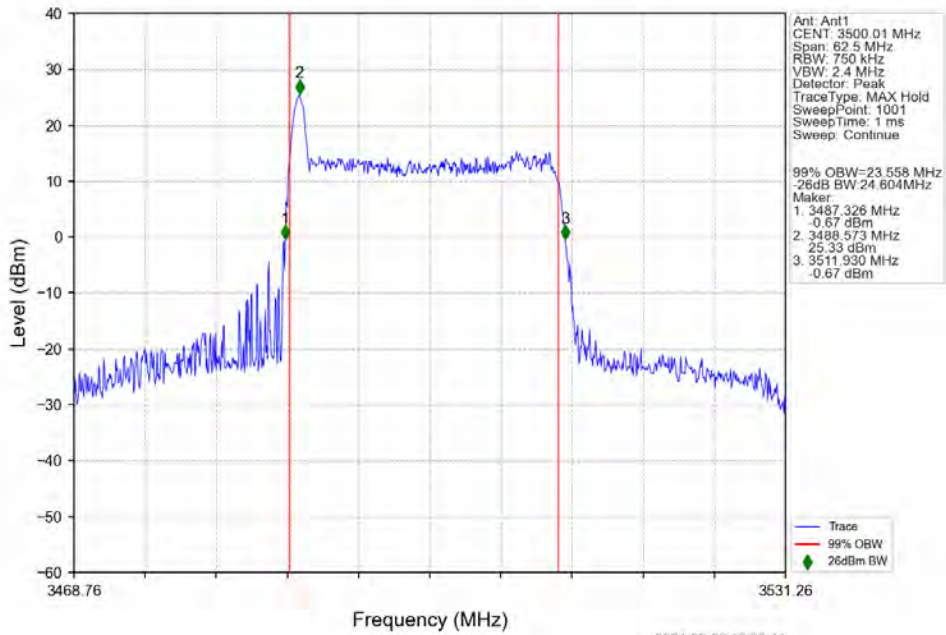

n78e 30kHz SISO NTV 25MHz DFT-s-OFDM 16 QAM 3500.01MHz Outer Full