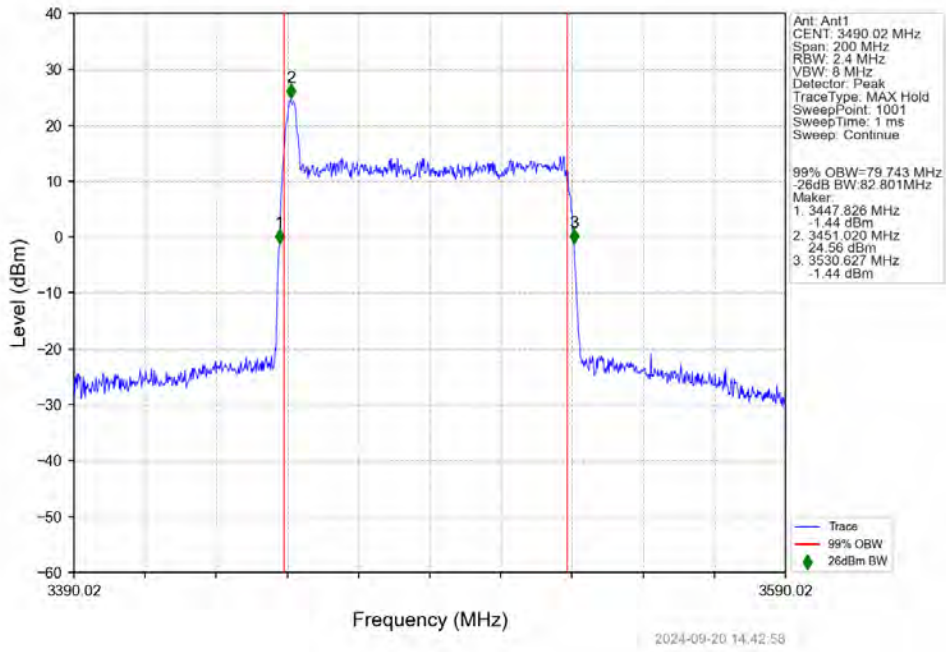

n78e 30kHz SISO NTN 80MHz DFT-s-OFDM 64 QAM 3490.02MHz Outer Full