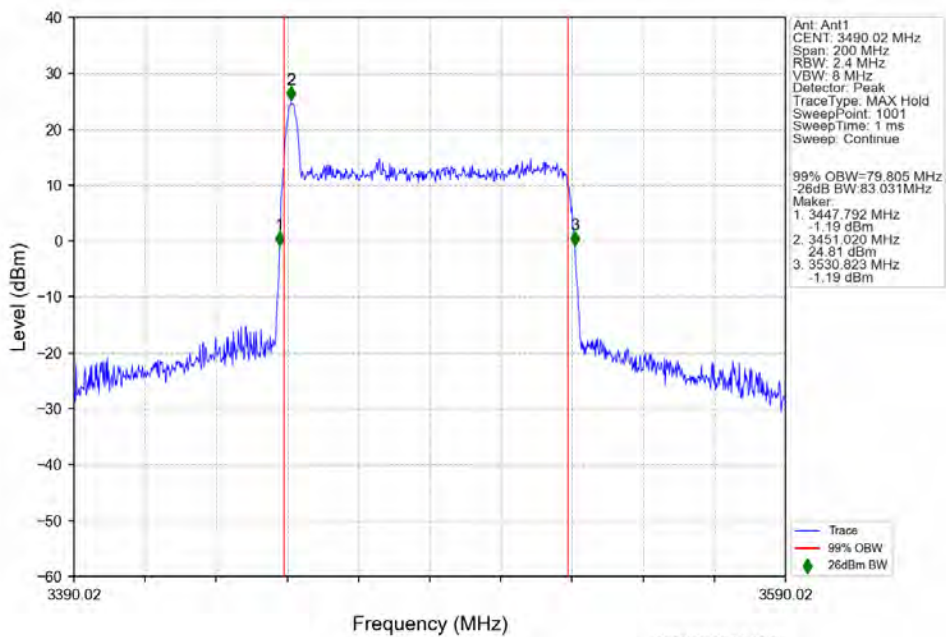

n78e 30kHz SISO NTN 80MHz CP-OFDM 16 QAM 3490.02MHz Outer Full