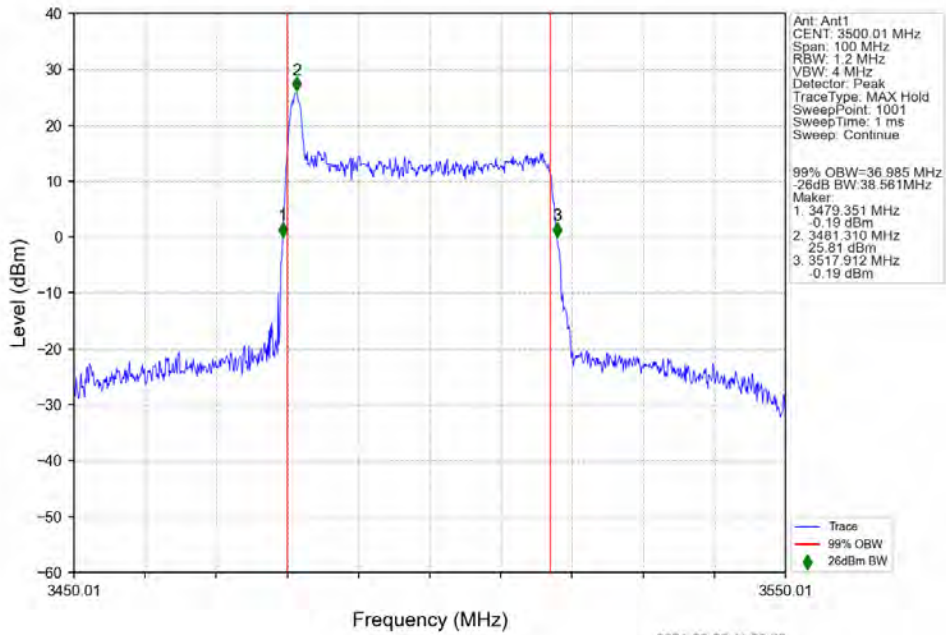

4.2.13 30k_SISO_40MHz_NTNV

n78e 30kHz SISO NTN 40MHz DFT-s-OFDM QPSK 3529.98MHz Outer Full

n78e 30kHz SISO NTN 40MHz DFT-s-OFDM 16 QAM 3470.01MHz Outer Full

n78e 30kHz SISO NTV 40MHz DFT-s-OFDM 16 QAM 3500.01MHz Outer Full