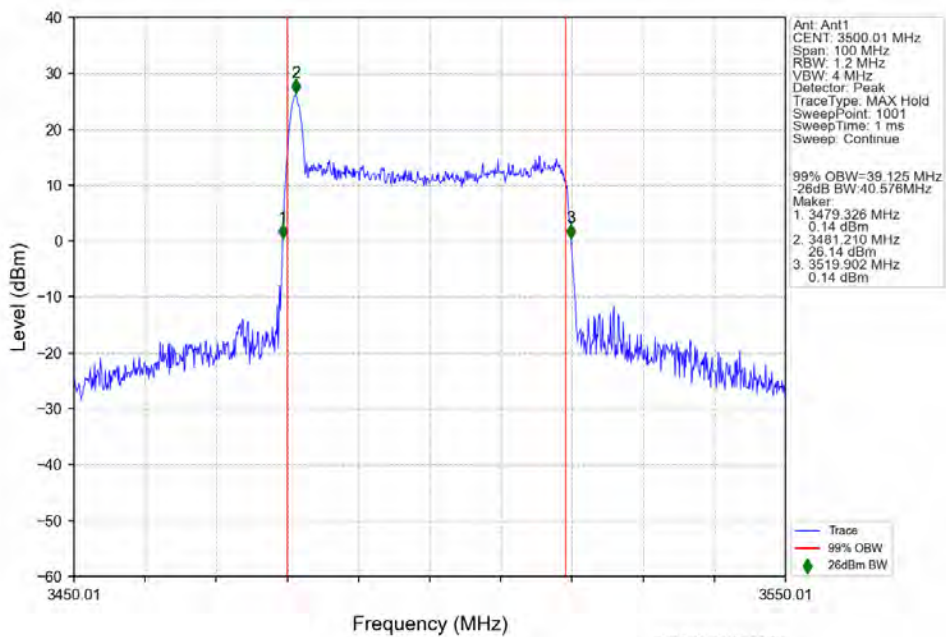

n78e 30kHz SISO NTV 40MHz CP-OFDM QPSK 3500.01MHz Outer Full