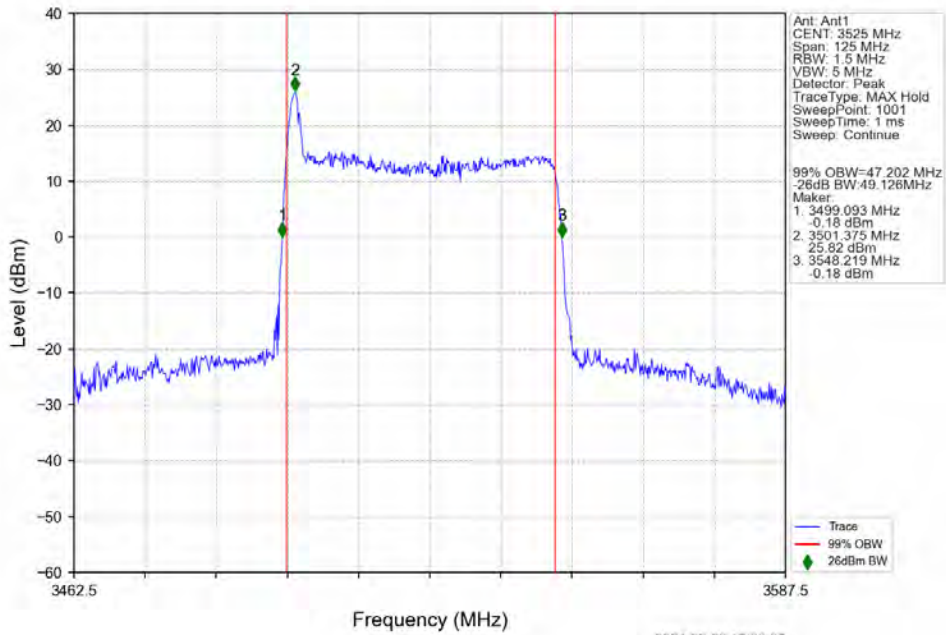

n78e 30kHz SISO NTV 50MHz DFT-s-OFDM 64 QAM 3525MHz Outer Full