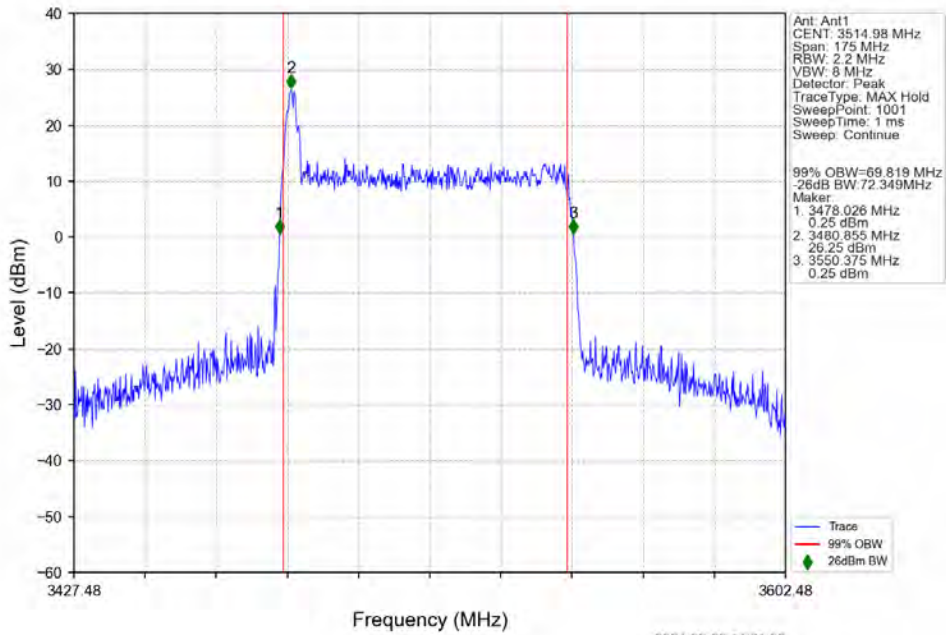

n78e 30kHz SISO NTN 70MHz CP-OFDM QPSK 3514.98MHz Outer Full