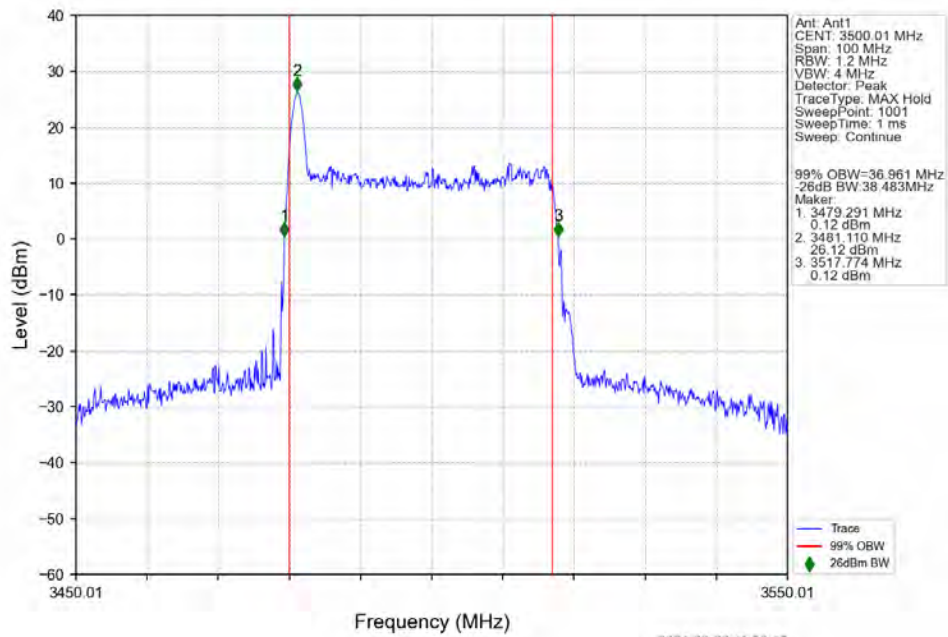

n78e 30kHz SISO NTV 40MHz DFT-s-OFDM 256 QAM 3500.01MHz Outer Full