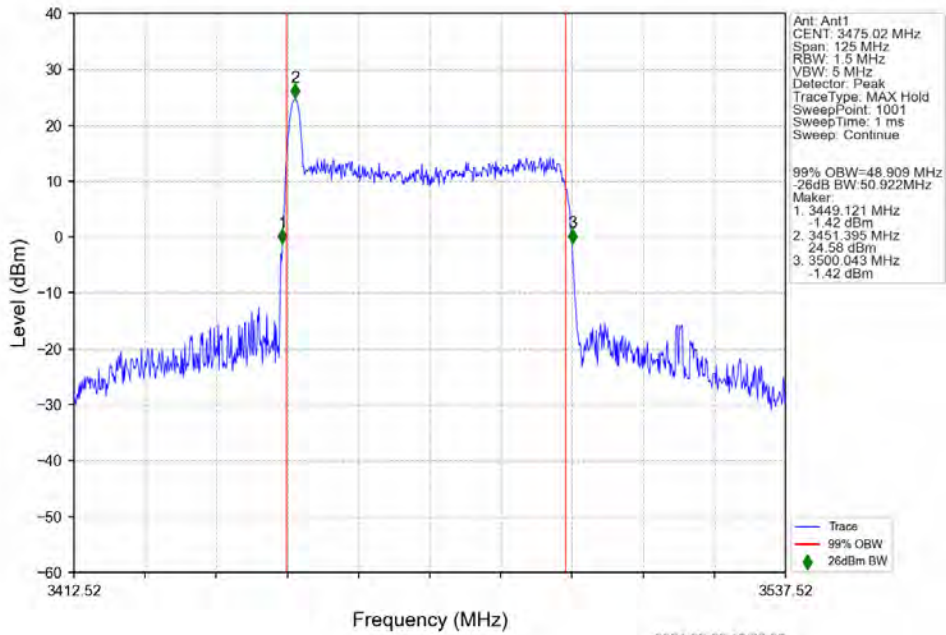

n78e 30kHz SISO NTV 50MHz CP-OFDM QPSK 3475.02MHz Outer Full