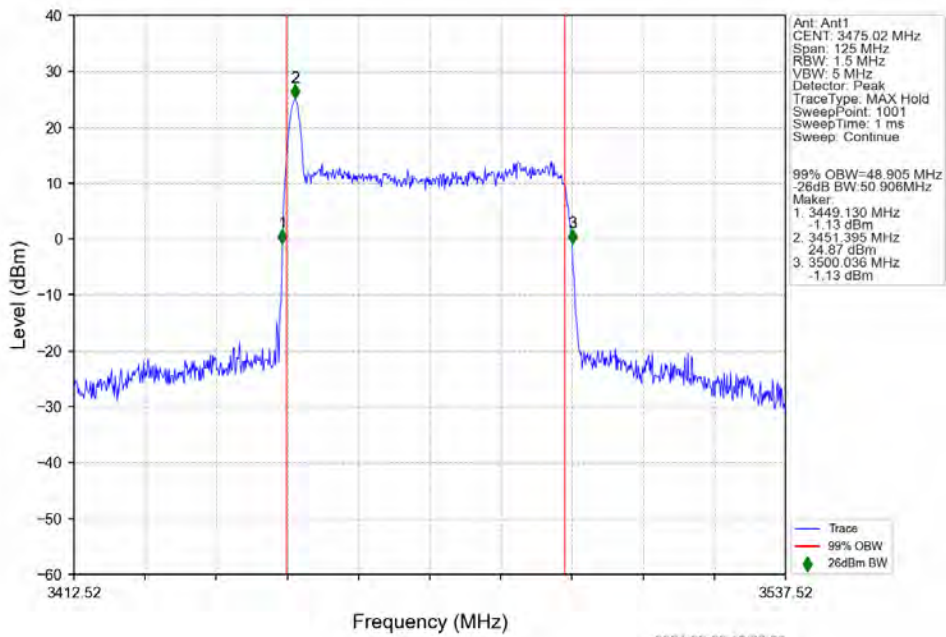

n78e 30kHz SISO NTN 50MHz CP-OFDM 64 QAM 3475.02MHz Outer Full