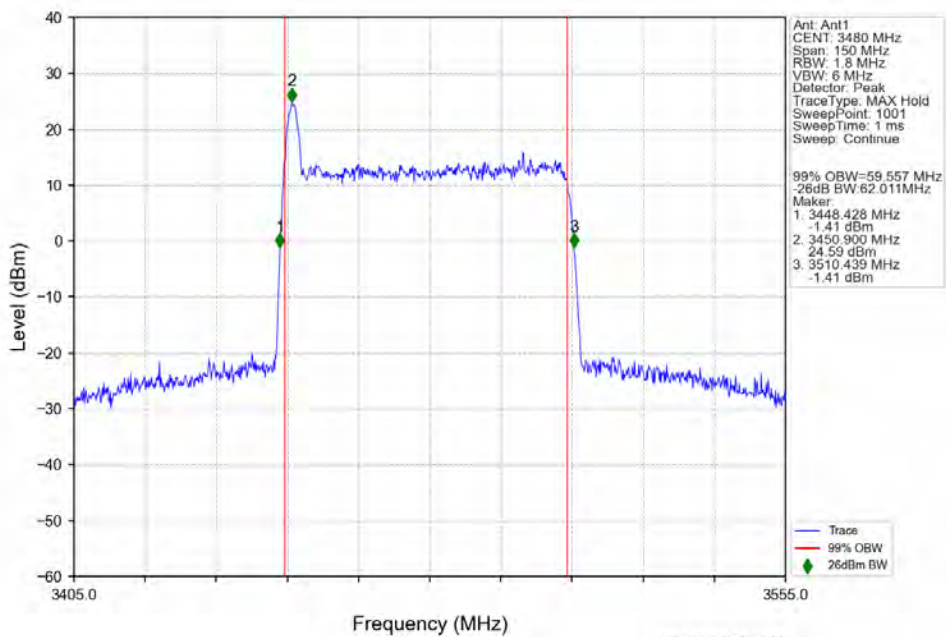

n78e 30kHz SISO NTN 60MHz DFT-s-OFDM 16 QAM 3480MHz Outer Full