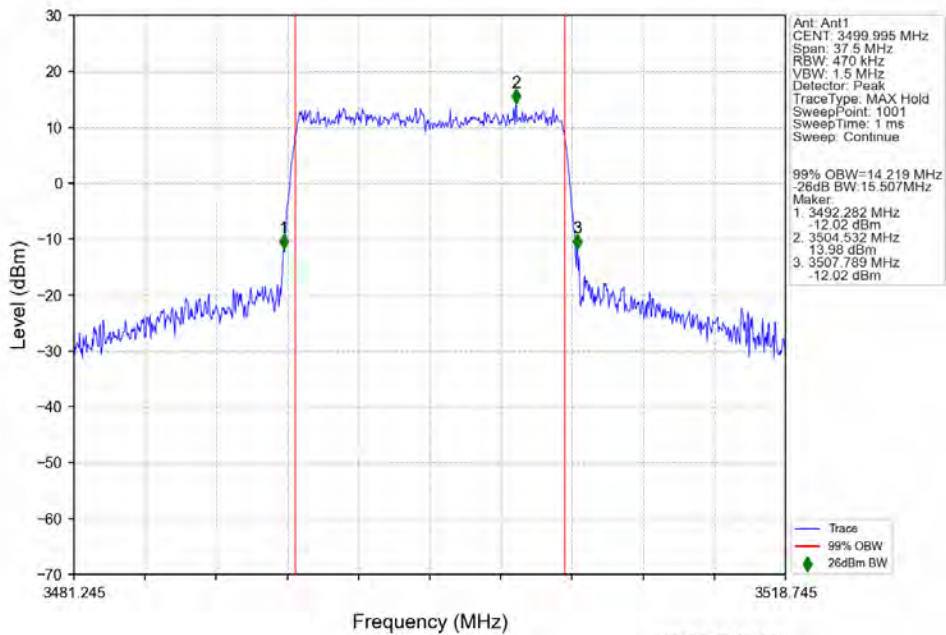

n78e 15kHz SISO NTV 15MHz CP-OFDM QPSK 3499.995MHz Outer Full