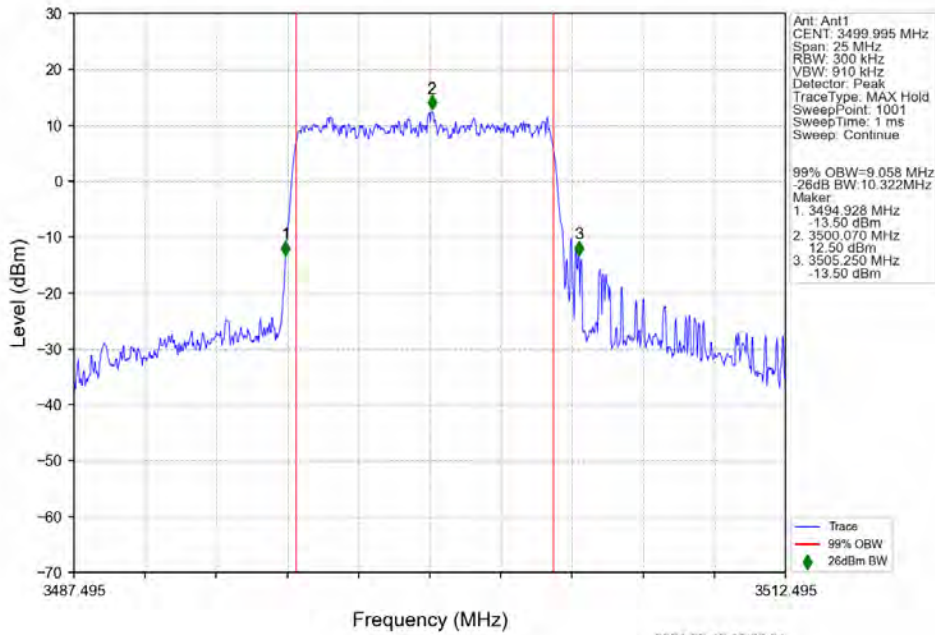

n78e 15kHz SISO NTN 10MHz DFT-s-OFDM 256 QAM 3499.995MHz Outer Full