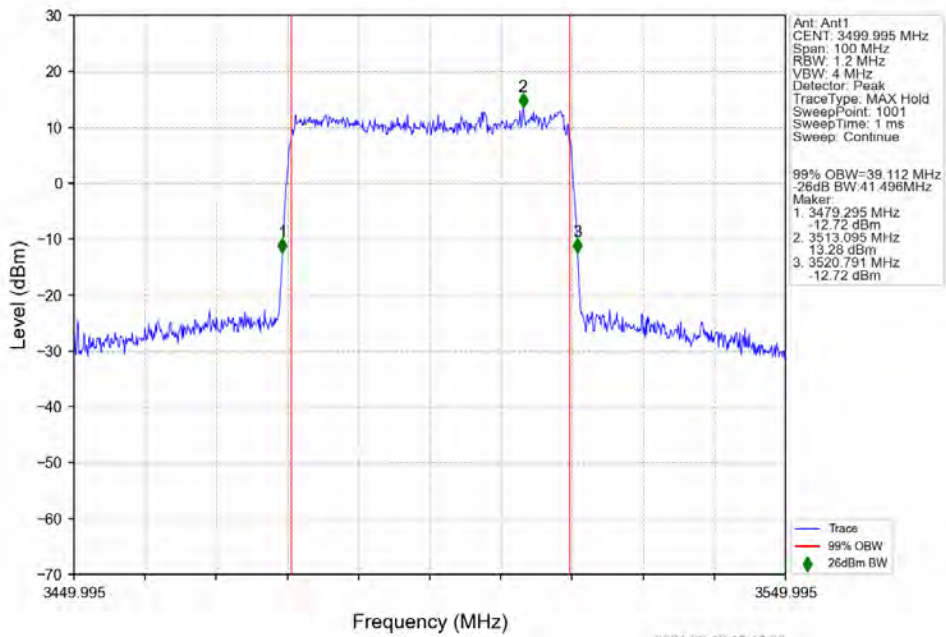

n78e 15kHz SISO NTV 40MHz DFT-s-OFDM 256 QAM 3499.995MHz Outer Full