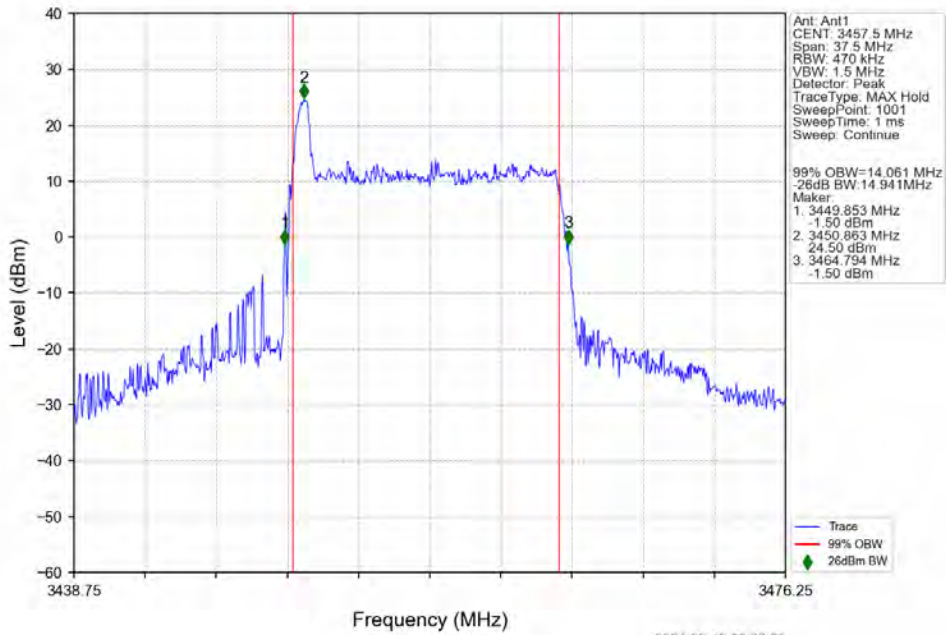

n78e 30kHz SISO NTN 15MHz DFT-s-OFDM 256 QAM 3457.5MHz Outer Full

n78e 30kHz SISO NTN 15MHz DFT-s-OFDM 256 QAM 3500.01MHz Outer Full

n78e 30kHz SISO NTN 15MHz DFT-s-OFDM 256 QAM 3542.49MHz Outer Full

n78e 30kHz SISO NTV 15MHz CP-OFDM QPSK 3457.5MHz Outer Full