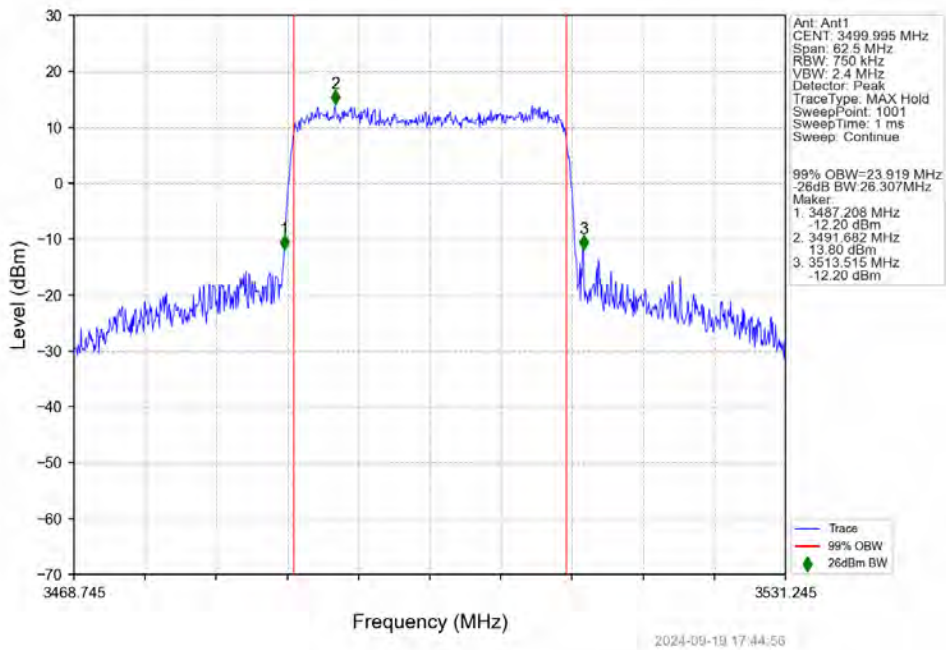

n78e 15kHz SISO NTV 25MHz CP-OFDM QPSK 3499.995MHz Outer Full