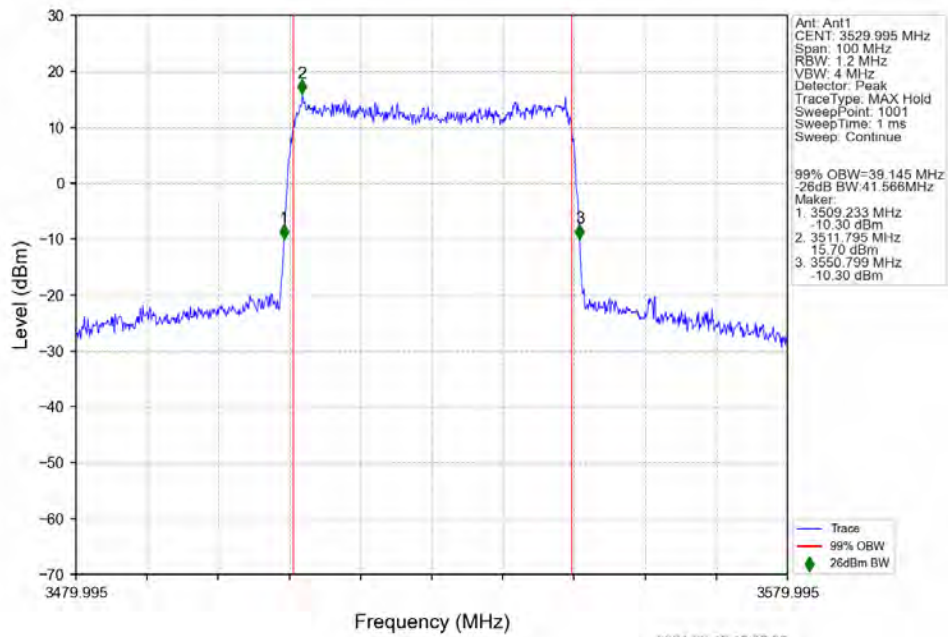

n78e 15kHz SISO NTN 40MHz DFT-s-OFDM 64 QAM 3529.995MHz Outer Full