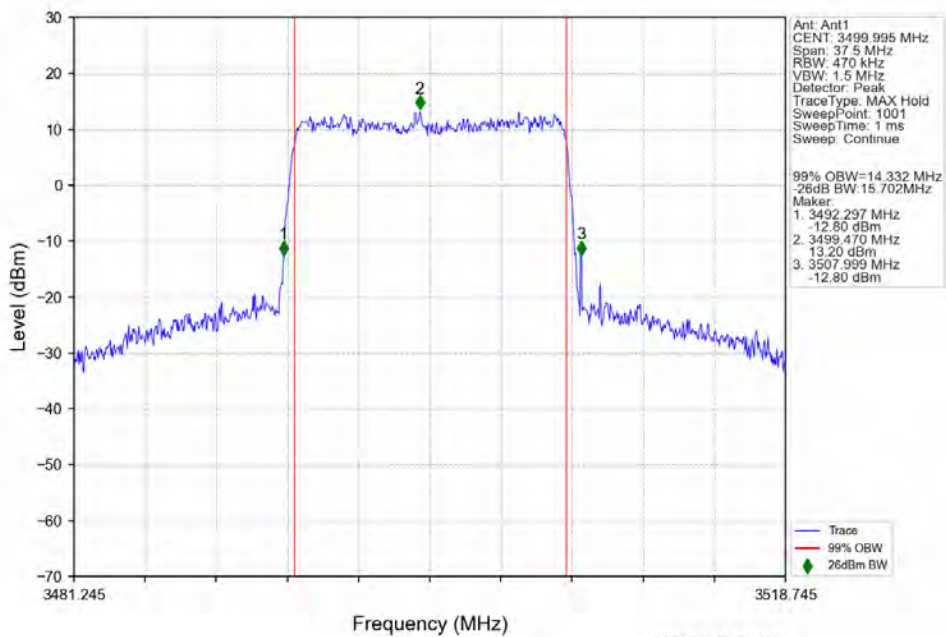

n78e 15kHz SISO NTN 15MHz CP-OFDM 64 QAM 3499.995MHz Outer Full