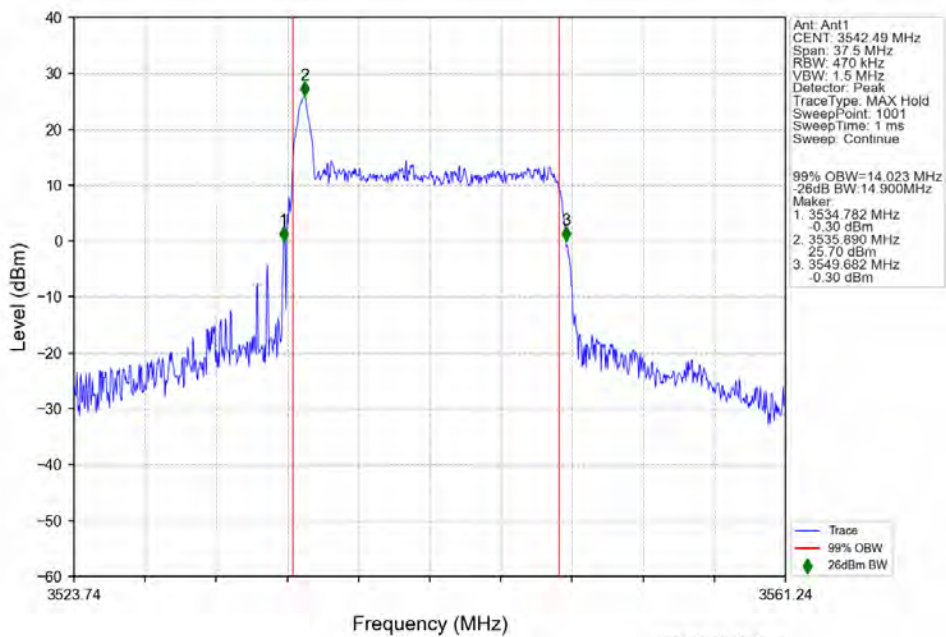

n78e 30kHz SISO NTN 15MHz CP-OFDM 16 QAM 3542.49MHz Outer Full