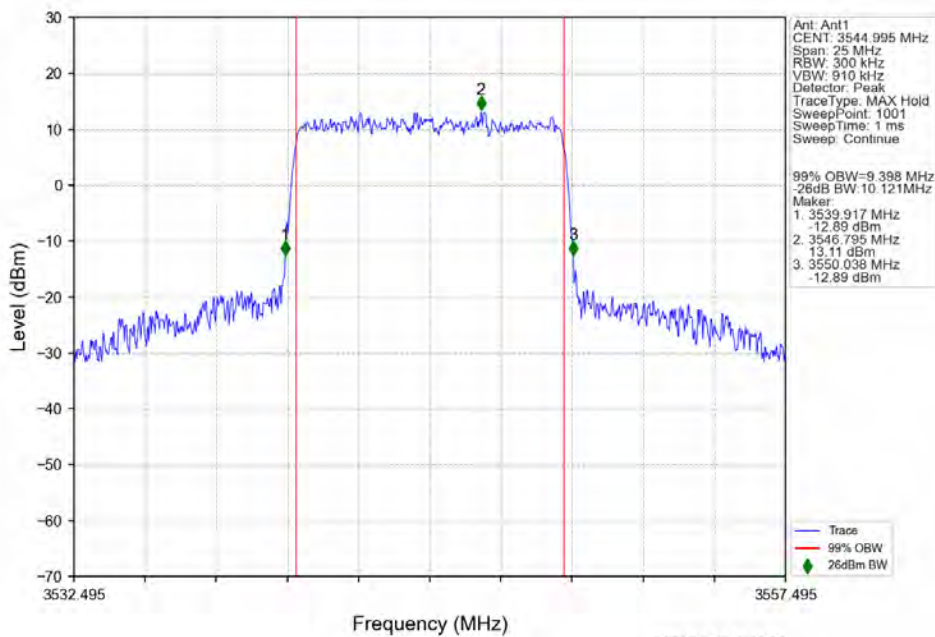

n78e 15kHz SISO NTN 10MHz CP-OFDM 16 QAM 3544.995MHz Outer Full