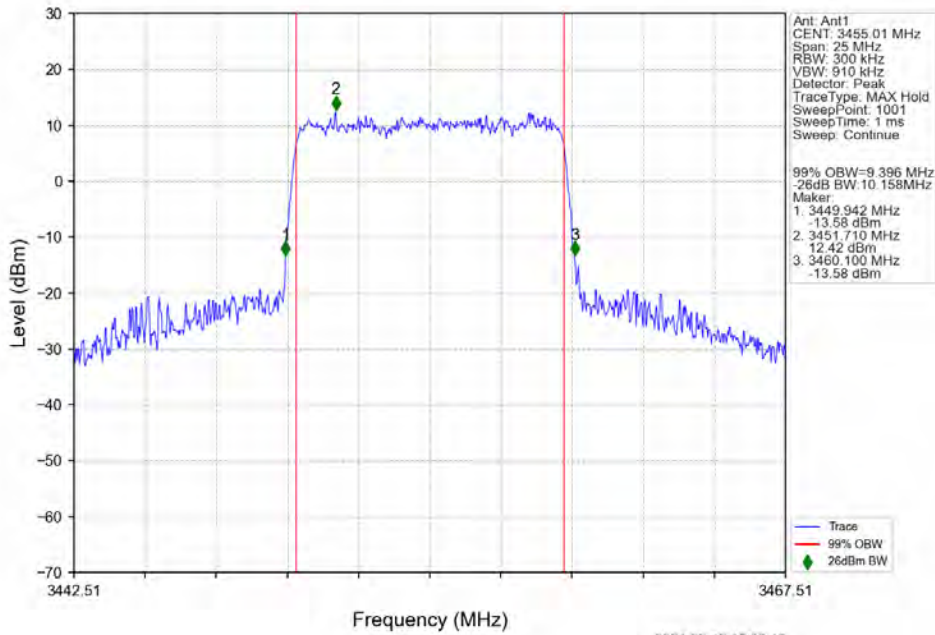

n78e 15kHz SISO NTV 10MHz CP-OFDM QPSK 3455.01MHz Outer Full