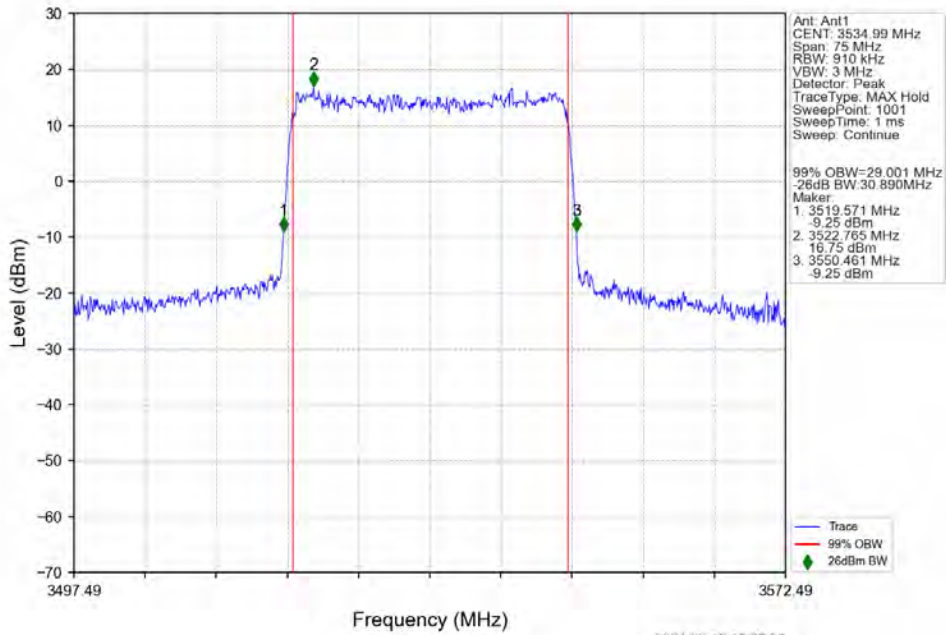

n78e 15kHz SISO NTN 30MHz DFT-s-OFDM QPSK 3534.99MHz Outer Full