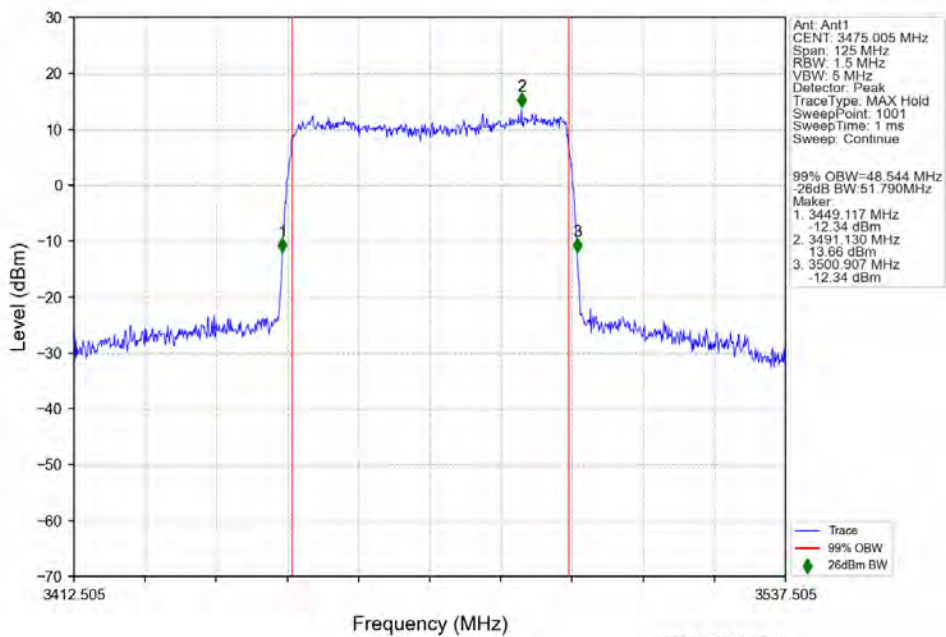

n78e 15kHz SISO NTN 50MHz DFT-s-OFDM 256 QAM 3475.005MHz Outer Full