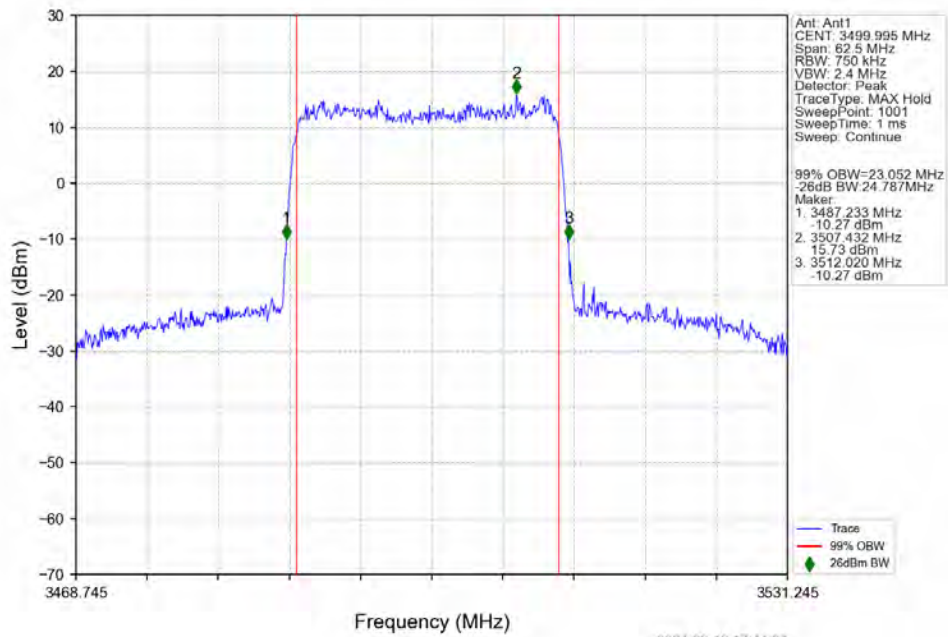

4.2.4 15k_SISO_25MHz_NTNV

n78e 15kHz SISO NTN 25MHz DFT-s-OFDM QPSK 3537.495MHz Outer Full

n78e 15kHz SISO NTN 25MHz DFT-s-OFDM 16 QAM 3462.51MHz Outer Full

n78e 15kHz SISO NTV 25MHz DFT-s-OFDM 16 QAM 3499.995MHz Outer Full