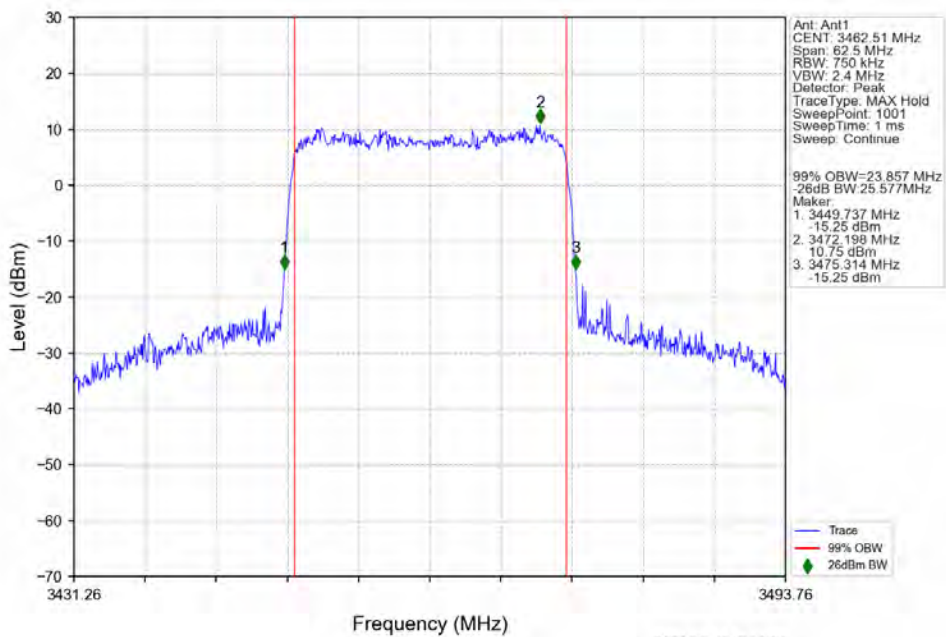

n78e 15kHz SISO NTN 25MHz CP-OFDM 256 QAM 3462.51MHz Outer Full