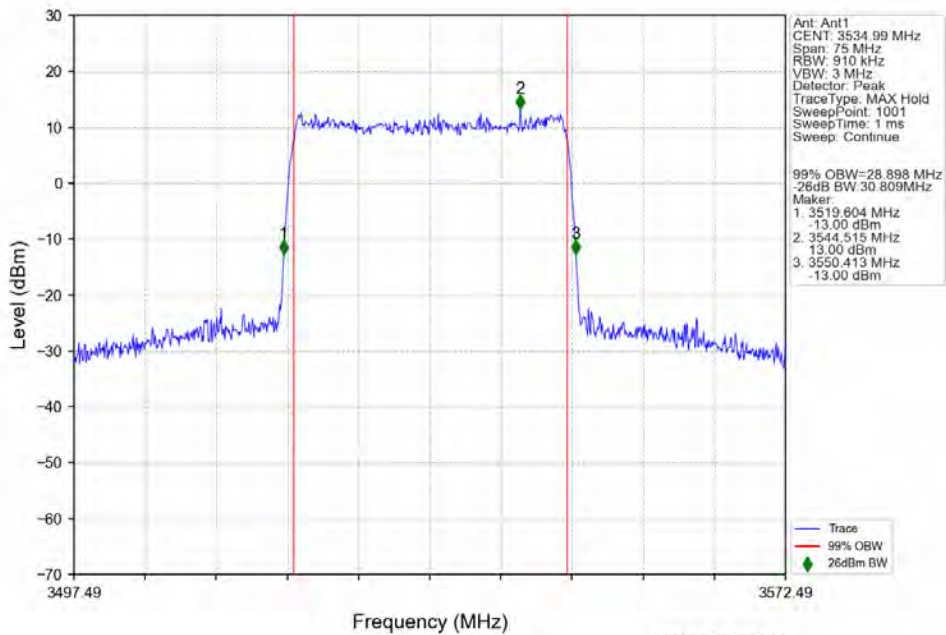

n78e 15kHz SISO NTV 30MHz DFT-s-OFDM 256 QAM 3534.99MHz Outer Full