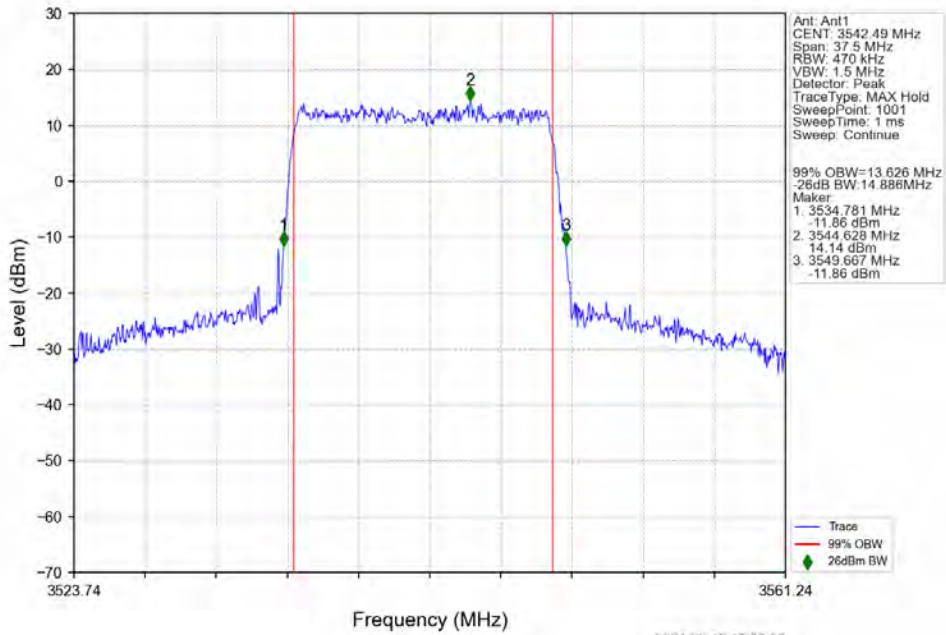

n78e 15kHz SISO NTN 15MHz DFT-s-OFDM 64 QAM 3542.49MHz Outer Full