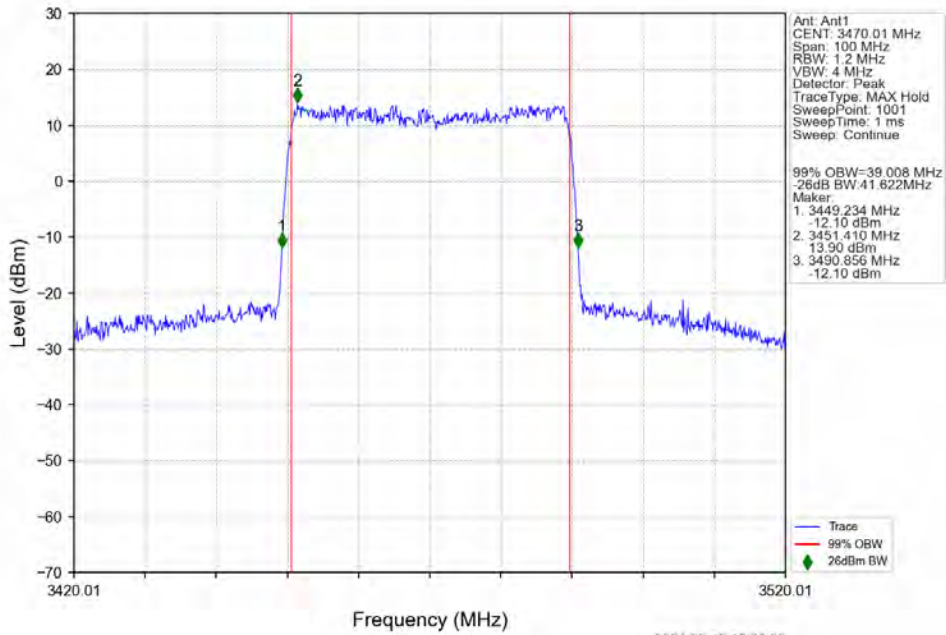

n78e 15kHz SISO NTV 40MHz DFT-s-OFDM 64 QAM 3470.01MHz Outer Full