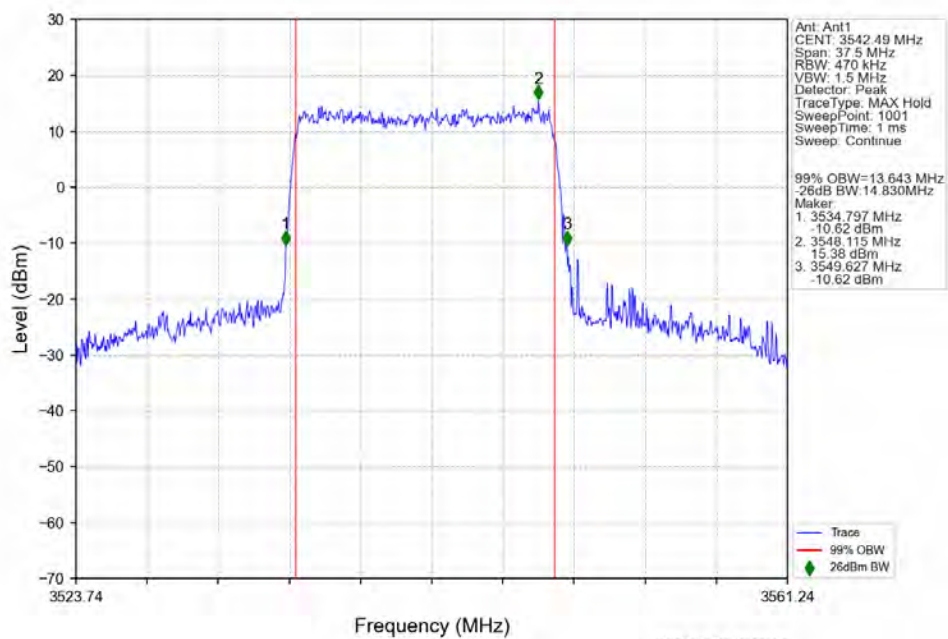

n78e 15kHz SISO NTN 15MHz DFT-s-OFDM 16 QAM 3542.49MHz Outer Full