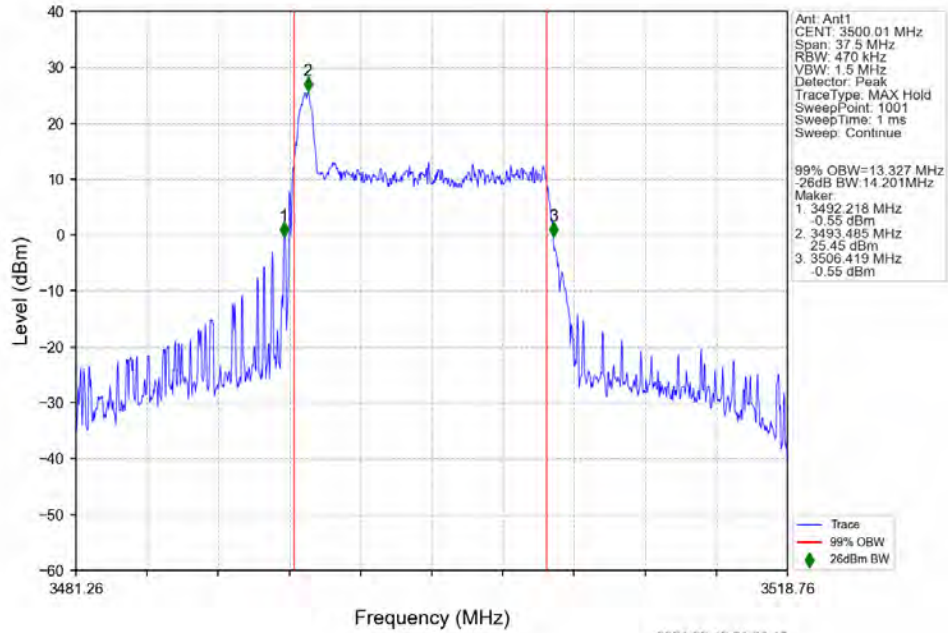

n78e 30kHz SISO NTN 15MHz DFT-s-OFDM 256 QAM 3500.01MHz Outer Full