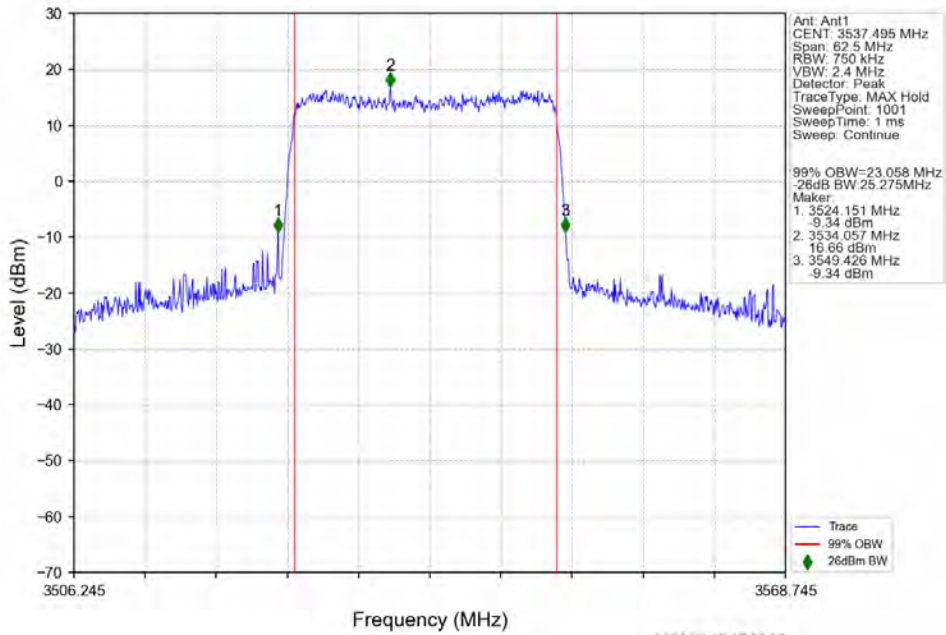

n78e 15kHz SISO NTN 25MHz DFT-s-OFDM QPSK 3537.495MHz Outer Full