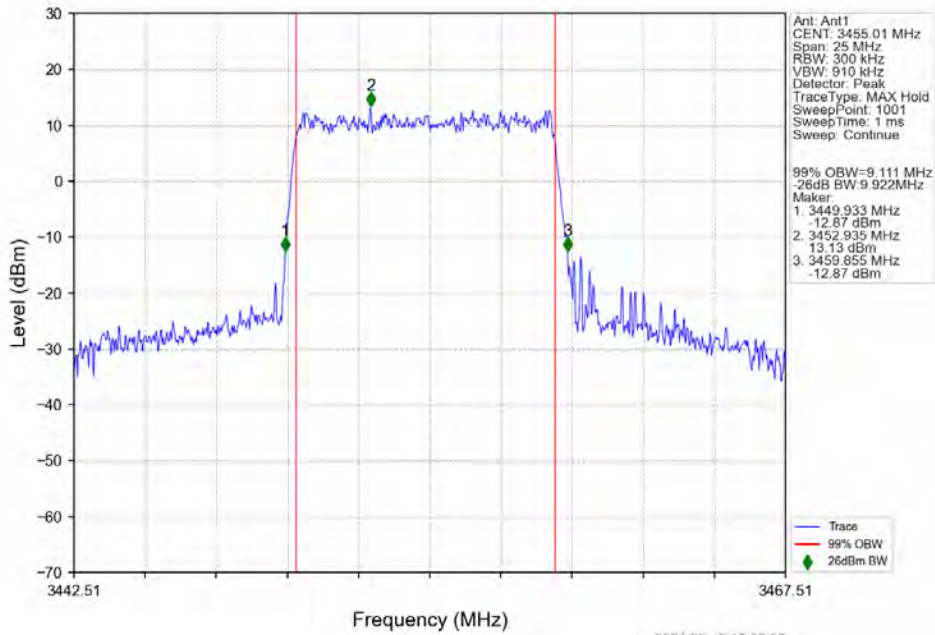

n78e 15kHz SISO NTN 10MHz DFT-s-OFDM 64 QAM 3455.01MHz Outer Full