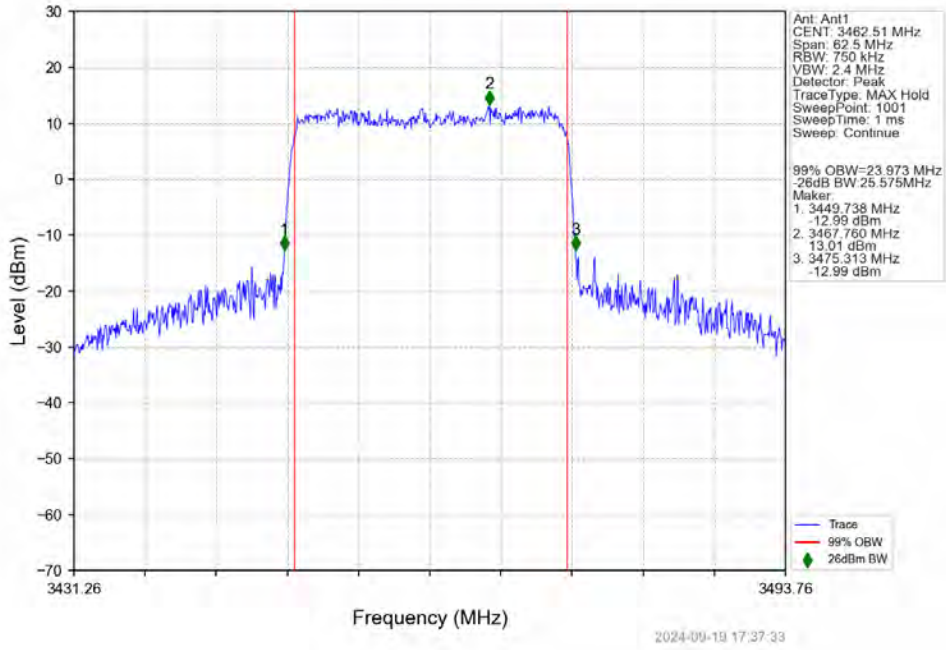

n78e 15kHz SISO NTV 25MHz CP-OFDM QPSK 3462.51MHz Outer Full