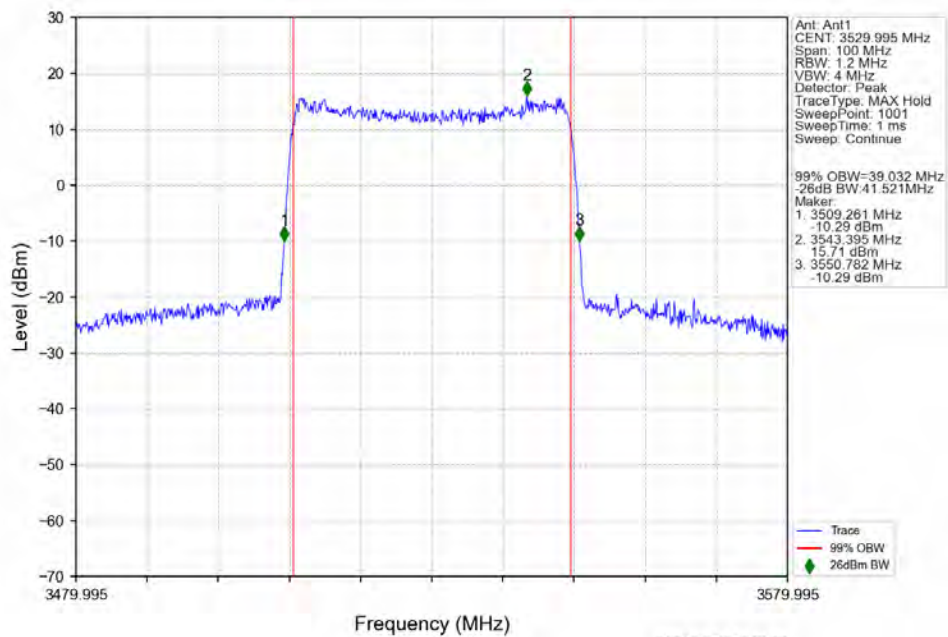

n78e 15kHz SISO NTN 40MHz DFT-s-OFDM QPSK 3529.995MHz Outer Full

n78e 15kHz SISO NTN 40MHz DFT-s-OFDM 16 QAM 3470.01MHz Outer Full

n78e 15kHz SISO NTV 40MHz DFT-s-OFDM 16 QAM 3499.995MHz Outer Full

n78e 15kHz SISO NTV 40MHz DFT-s-OFDM 16 QAM 3529.995MHz Outer Full