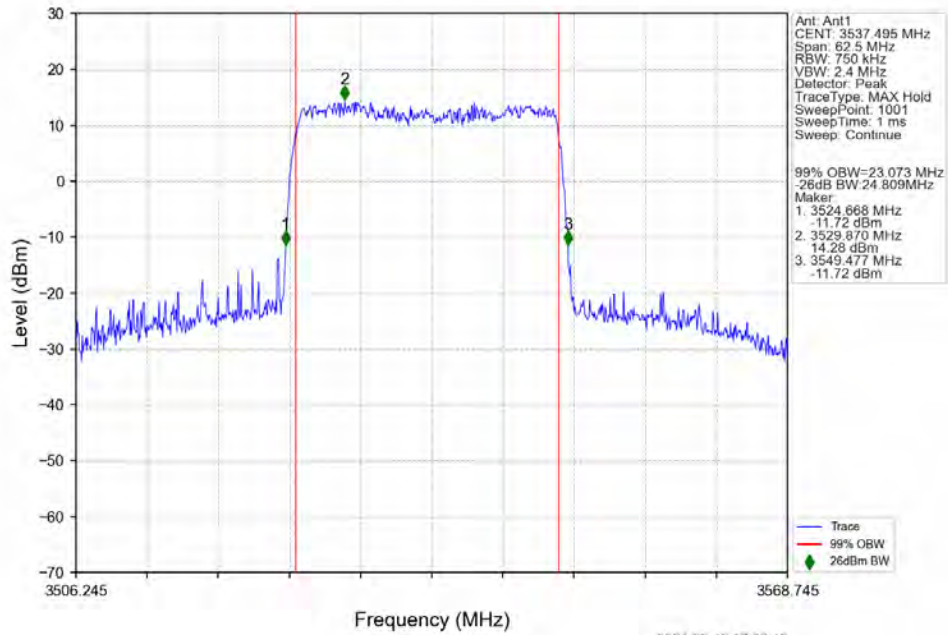

n78e 15kHz SISO NTV 25MHz DFT-s-OFDM 16 QAM 3537.495MHz Outer Full

n78e 15kHz SISO NTV 25MHz DFT-s-OFDM 64 QAM 3462.51MHz Outer Full

n78e 15kHz SISO NTV 25MHz DFT-s-OFDM 64 QAM 3499.995MHz Outer Full

n78e 15kHz SISO NTN 25MHz DFT-s-OFDM 64 QAM 3537.495MHz Outer Full