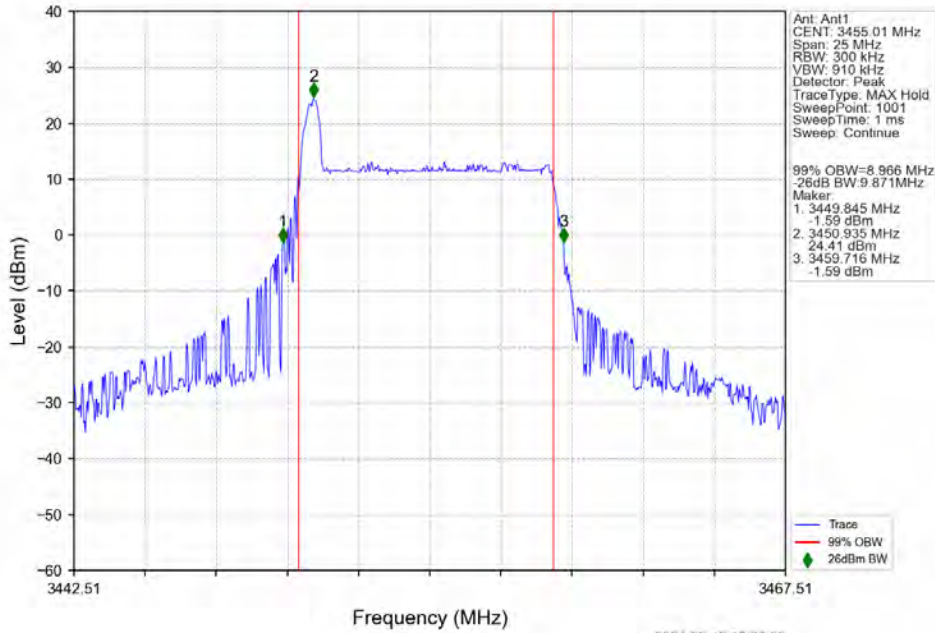

n78e 30kHz SISO NTN 10MHz DFT-s-OFDM 64 QAM 3455.01MHz Outer Full