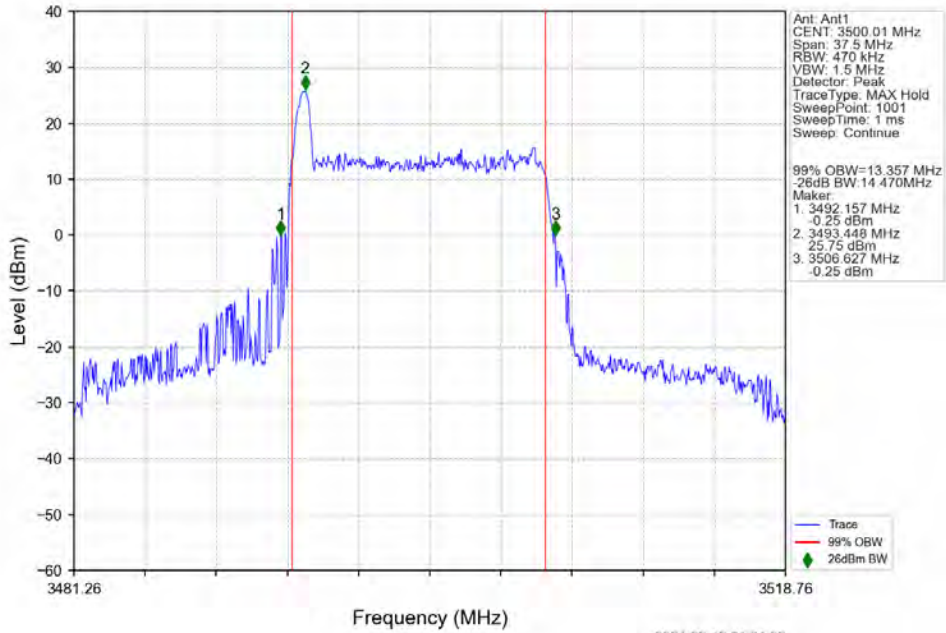

4.2.9 30k_SISO_15MHz_NTNV

n78e 30kHz SISO NTN 15MHz DFT-s-OFDM QPSK 3542.49MHz Outer Full

n78e 30kHz SISO NTN 15MHz DFT-s-OFDM 16 QAM 3457.5MHz Outer Full

n78e 30kHz SISO NTV 15MHz DFT-s-OFDM 16 QAM 3500.01MHz Outer Full