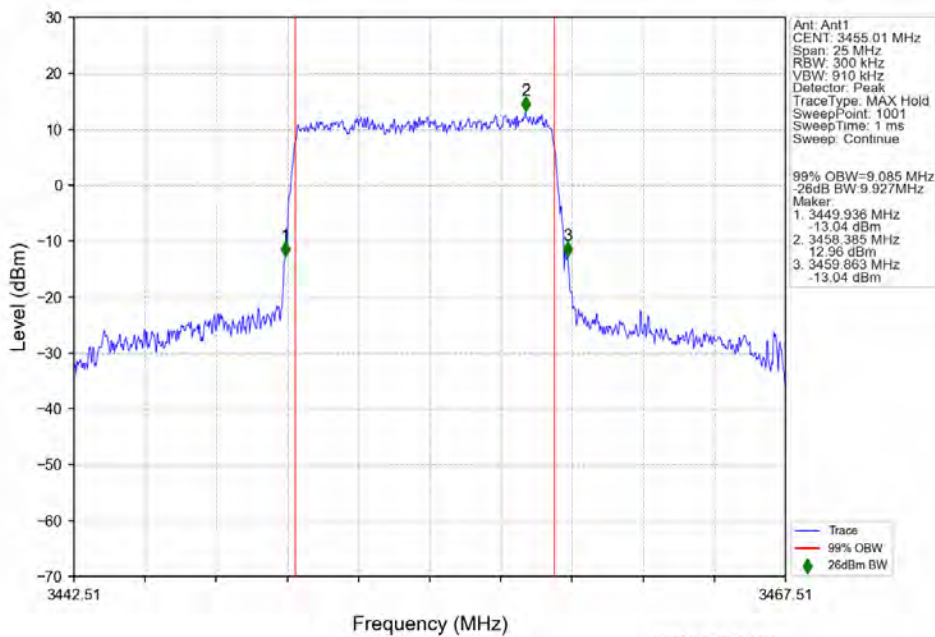

4.2 Test Graph

4.2.1 15k_SISO_10MHz_NTNV

n78e 15kHz SISO NTV 10MHz DFT-s-OFDM QPSK 3544.995MHz Outer Full

n78e 15kHz SISO NTV 10MHz DFT-s-OFDM 16 QAM 3455.01MHz Outer Full

n78e 15kHz SISO NTN 10MHz DFT-s-OFDM 16 QAM 3499.995MHz Outer Full