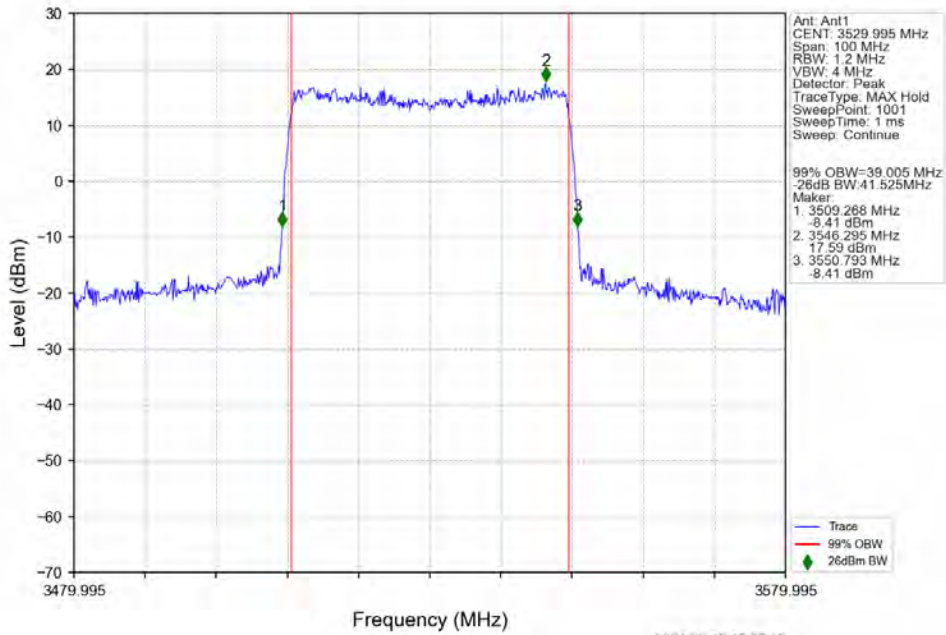

n78e 15kHz SISO NTN 40MHz DFT-s-OFDM QPSK 3529.995MHz Outer Full