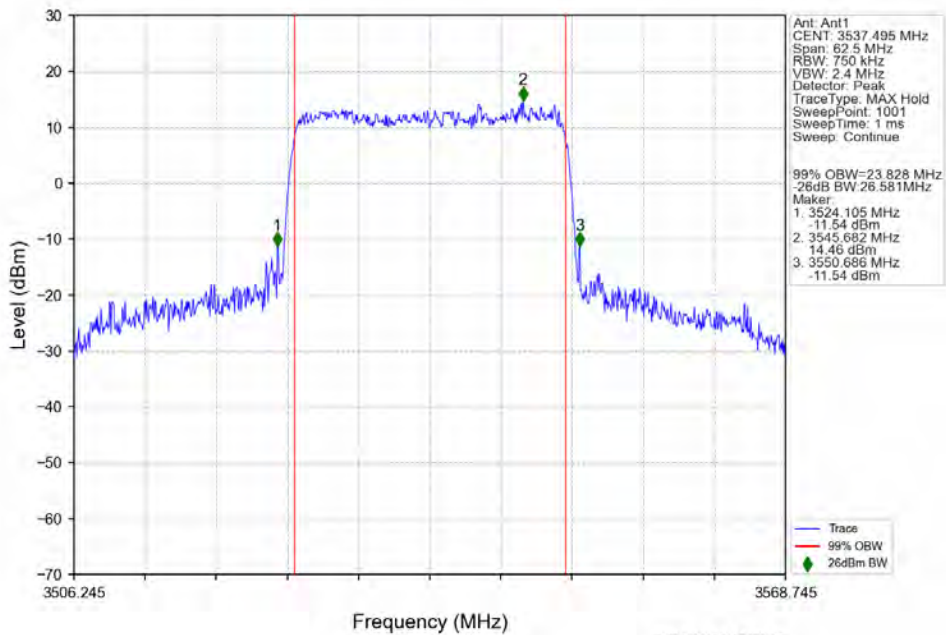

n78e 15kHz SISO NTN 25MHz CP-OFDM 16 QAM 3537.495MHz Outer Full