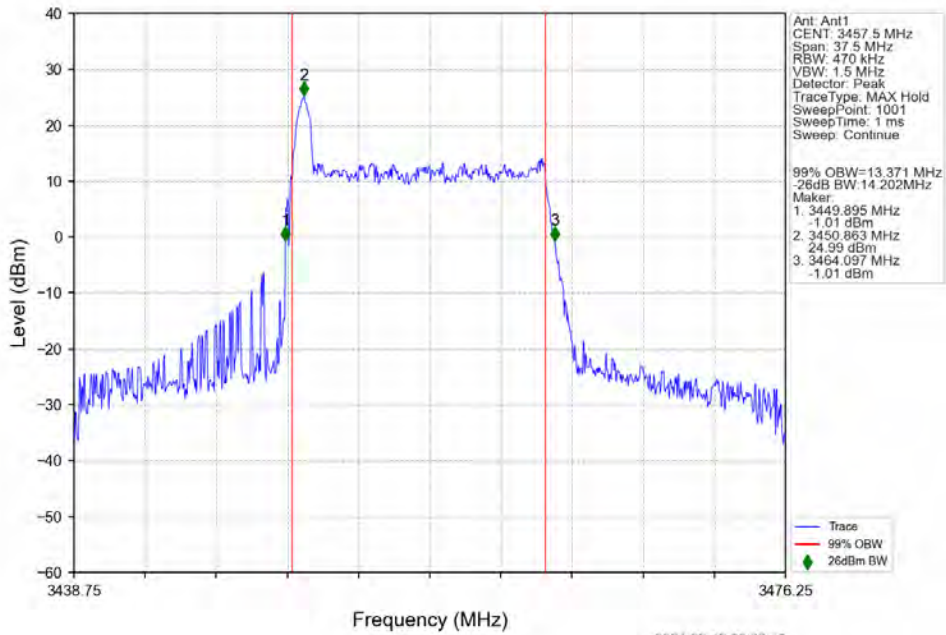

n78e 30kHz SISO NTN 15MHz DFT-s-OFDM 64 QAM 3457.5MHz Outer Full