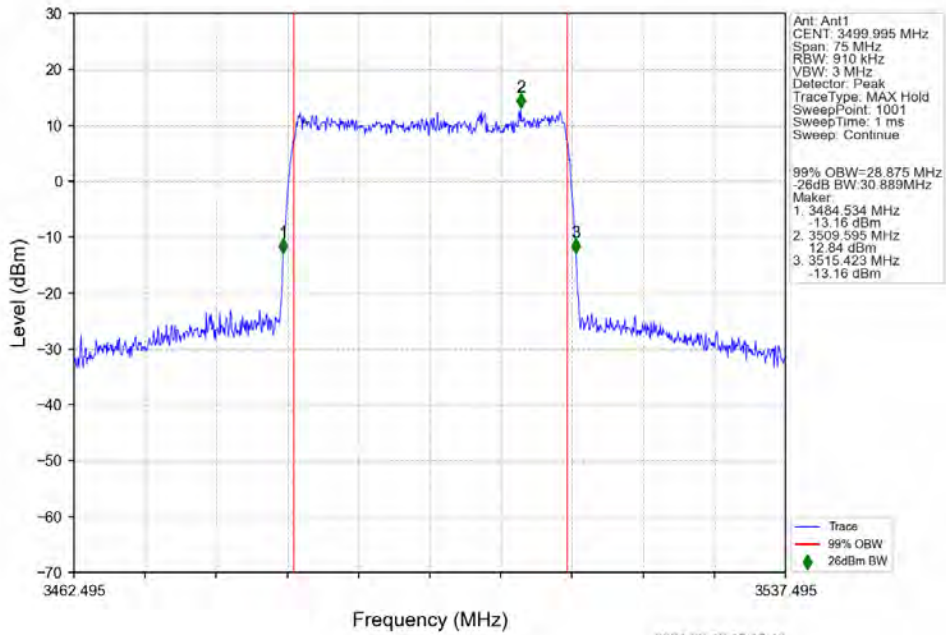

n78e 15kHz SISO NTV 30MHz DFT-s-OFDM 256 QAM 3499.995MHz Outer Full