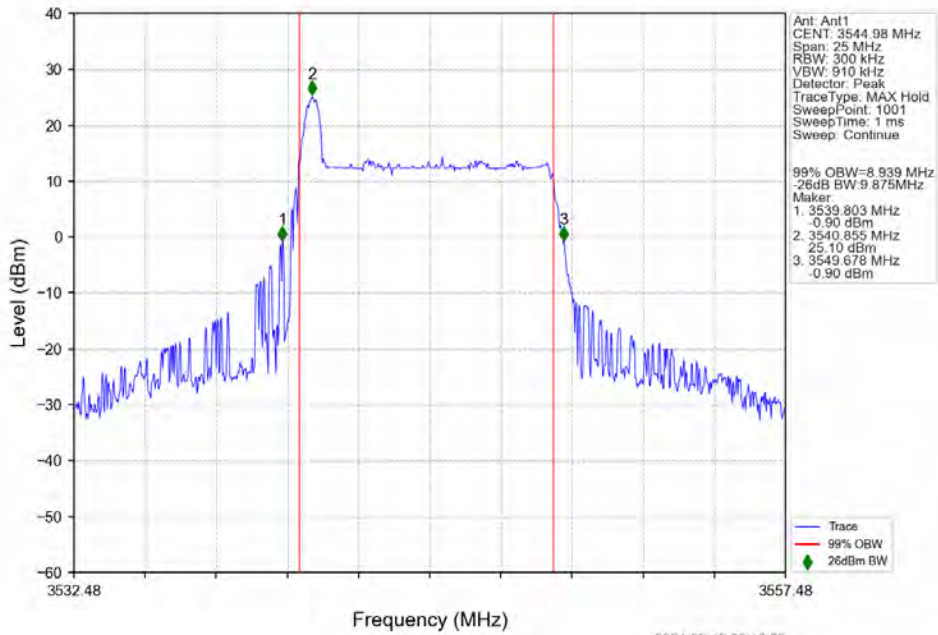

n78e 30kHz SISO NTV 10MHz DFT-s-OFDM 64 QAM 3544.98MHz Outer Full