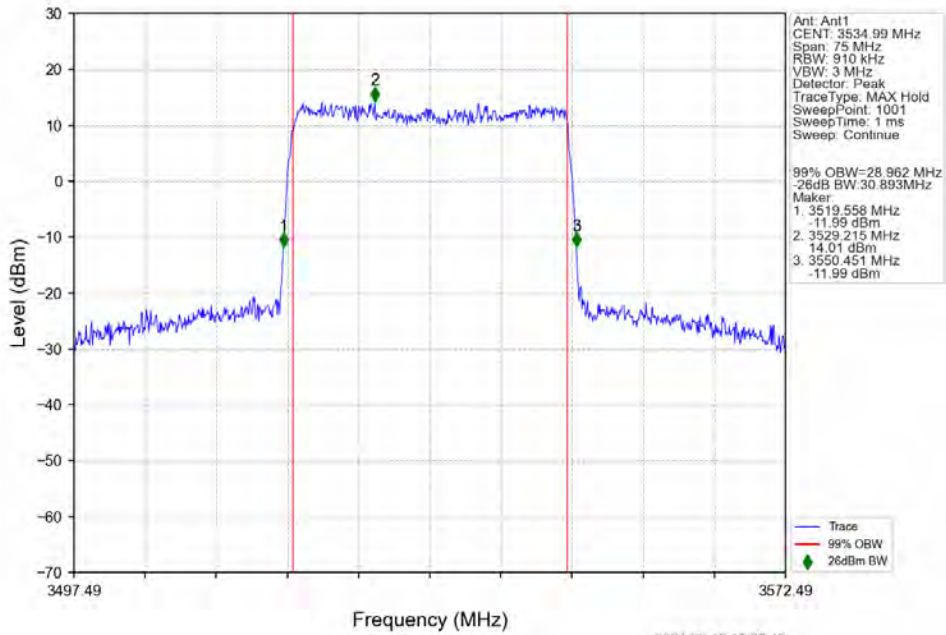

n78e 15kHz SISO NTN 30MHz DFT-s-OFDM 16 QAM 3534.99MHz Outer Full

n78e 15kHz SISO NTN 30MHz DFT-s-OFDM 64 QAM 3465MHz Outer Full

n78e 15kHz SISO NTN 30MHz DFT-s-OFDM 64 QAM 3499.995MHz Outer Full

n78e 15kHz SISO NTNv 30MHz DFT-s-OFDM 64 QAM 3534.99MHz Outer Full