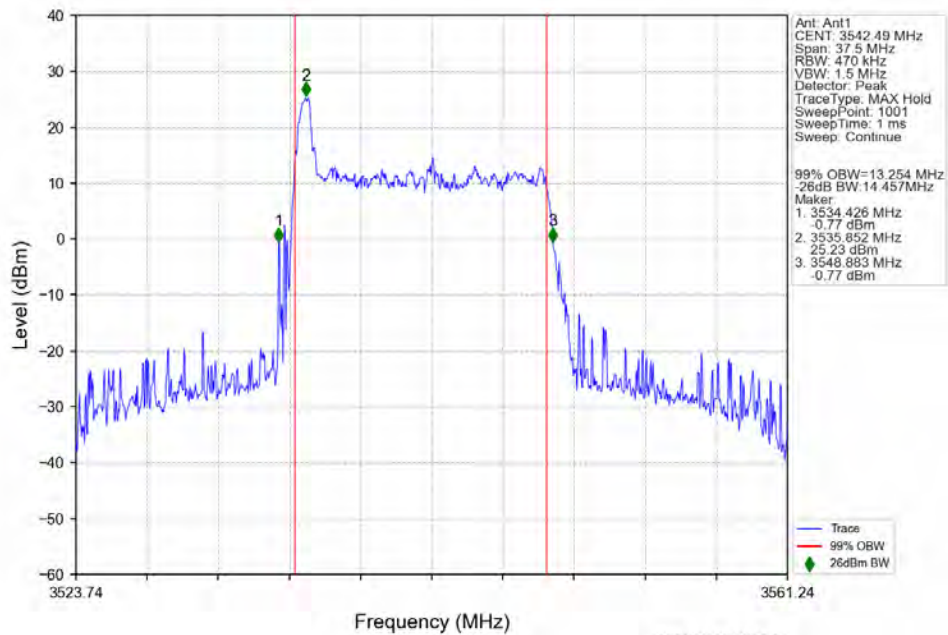

n78e 30kHz SISO NTN 15MHz DFT-s-OFDM 256 QAM 3542.49MHz Outer Full