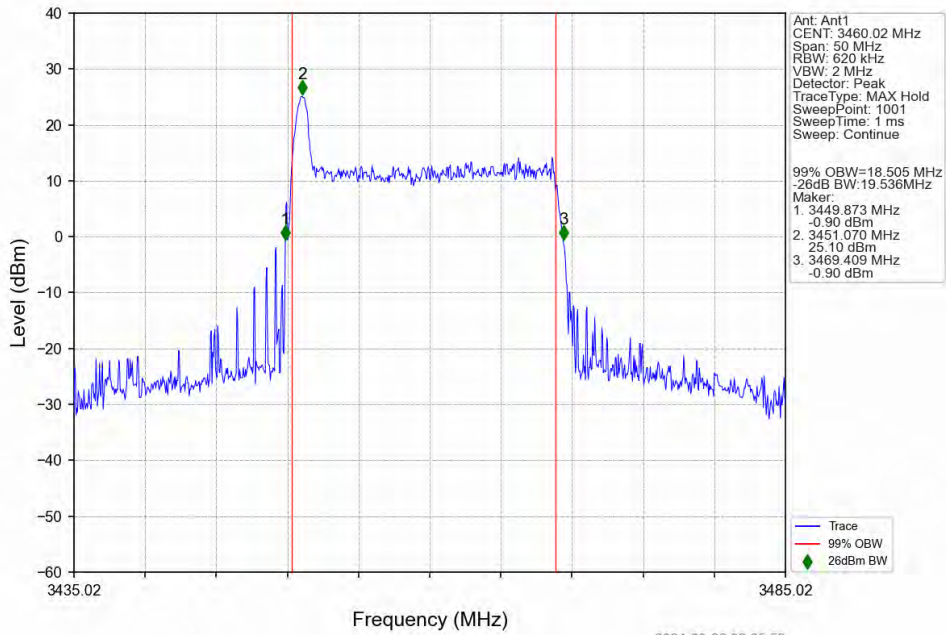

n78e 30kHz SISO NTN 20MHz DFT-s-OFDM 64 QAM 3460.02MHz Outer Full