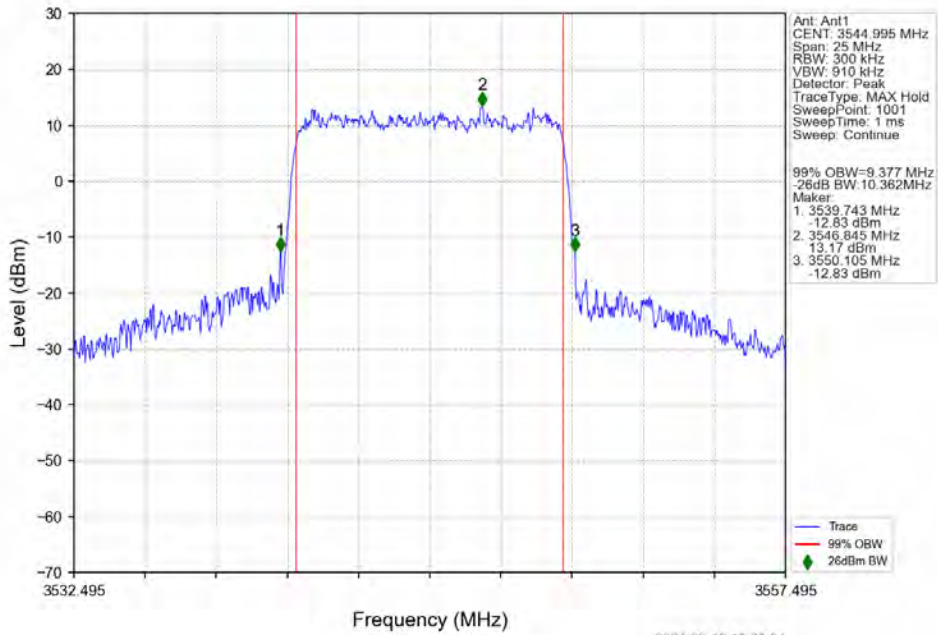

n78e 15kHz SISO NTV 10MHz CP-OFDM QPSK 3544.995MHz Outer Full