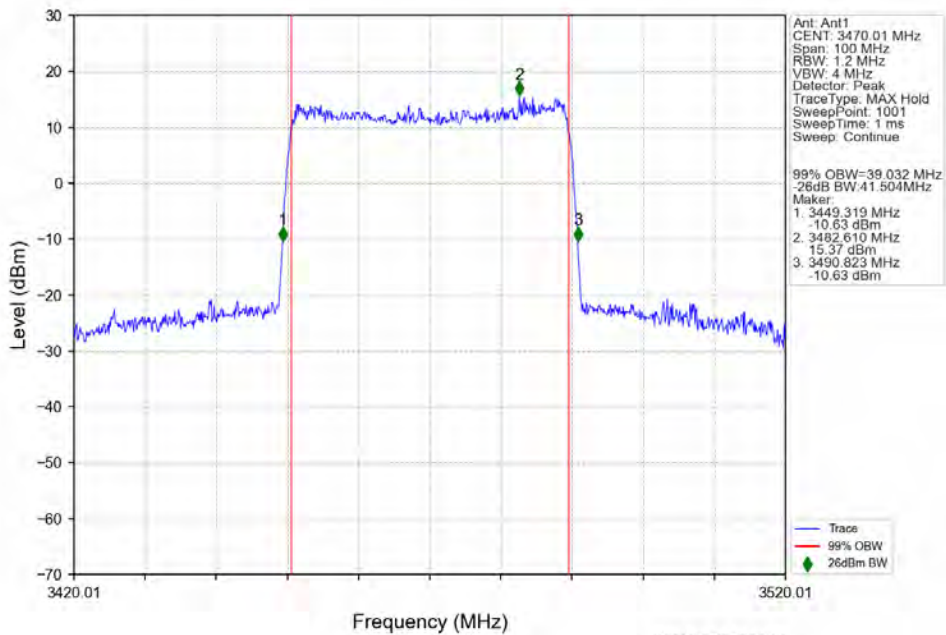

n78e 15kHz SISO NTN 40MHz DFT-s-OFDM 16 QAM 3470.01MHz Outer Full