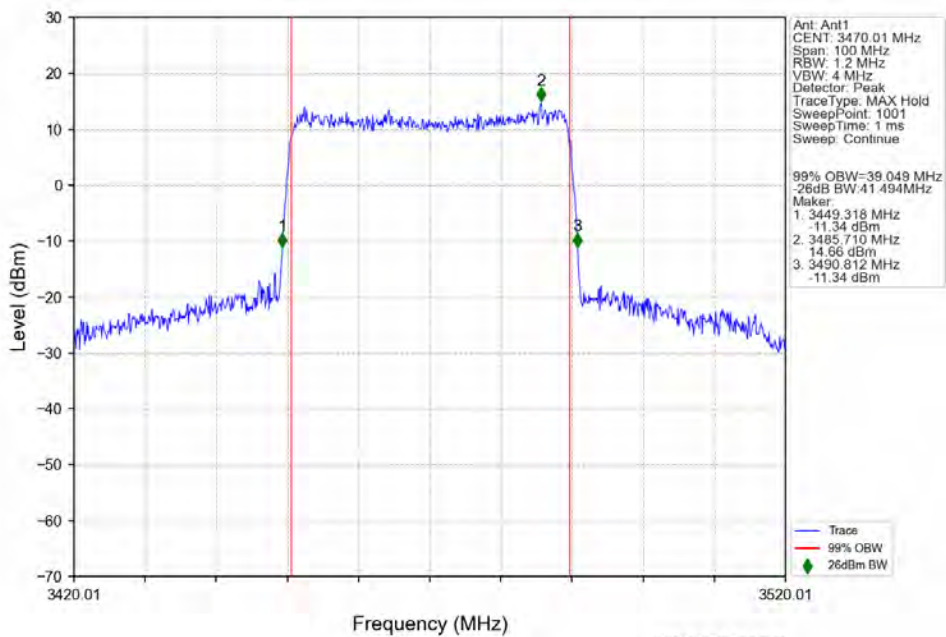

n78e 15kHz SISO NTV 40MHz CP-OFDM 16 QAM 3470.01MHz Outer Full