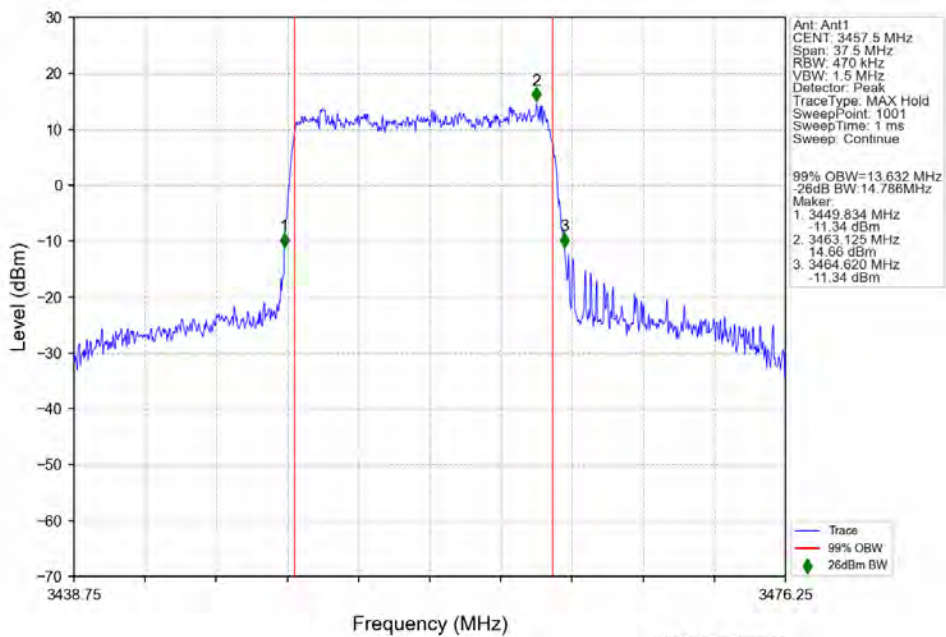

n78e 15kHz SISO NTN 15MHz DFT-s-OFDM 16 QAM 3457.5MHz Outer Full