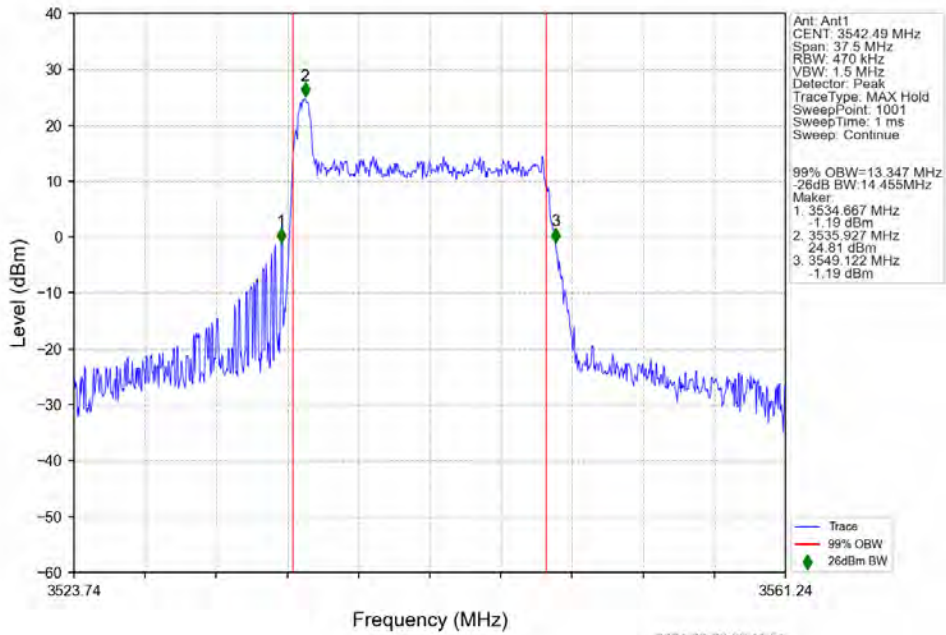

n78e 30kHz SISO NTV 15MHz DFT-s-OFDM 16 QAM 3542.49MHz Outer Full

n78e 30kHz SISO NTN 15MHz DFT-s-OFDM 64 QAM 3457.5MHz Outer Full

n78e 30kHz SISO NTN 15MHz DFT-s-OFDM 64 QAM 3500.01MHz Outer Full

n78e 30kHz SISO NTN 15MHz DFT-s-OFDM 64 QAM 3542.49MHz Outer Full