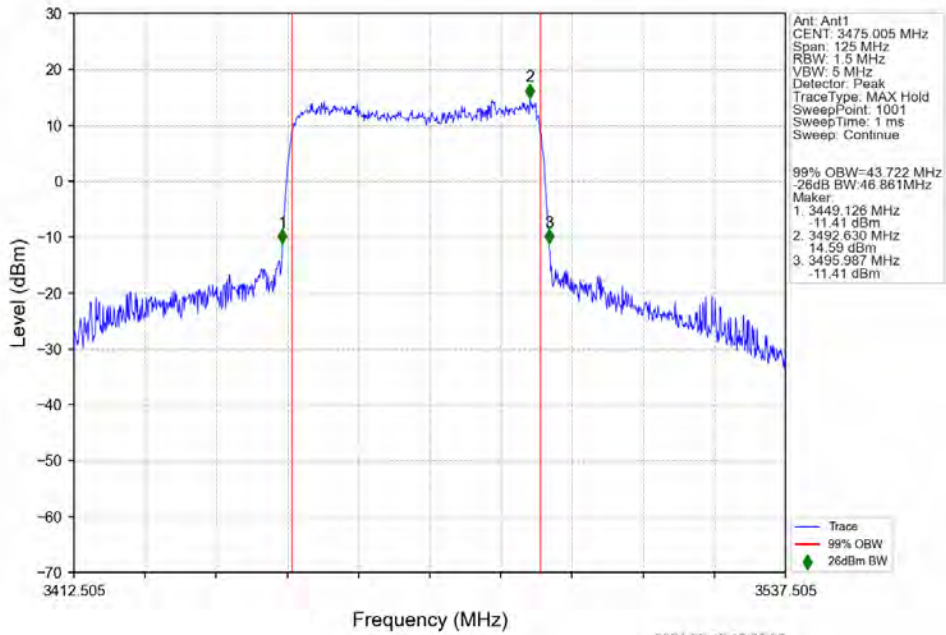

n78e 15kHz SISO NTV 50MHz CP-OFDM QPSK 3475.005MHz Outer Full