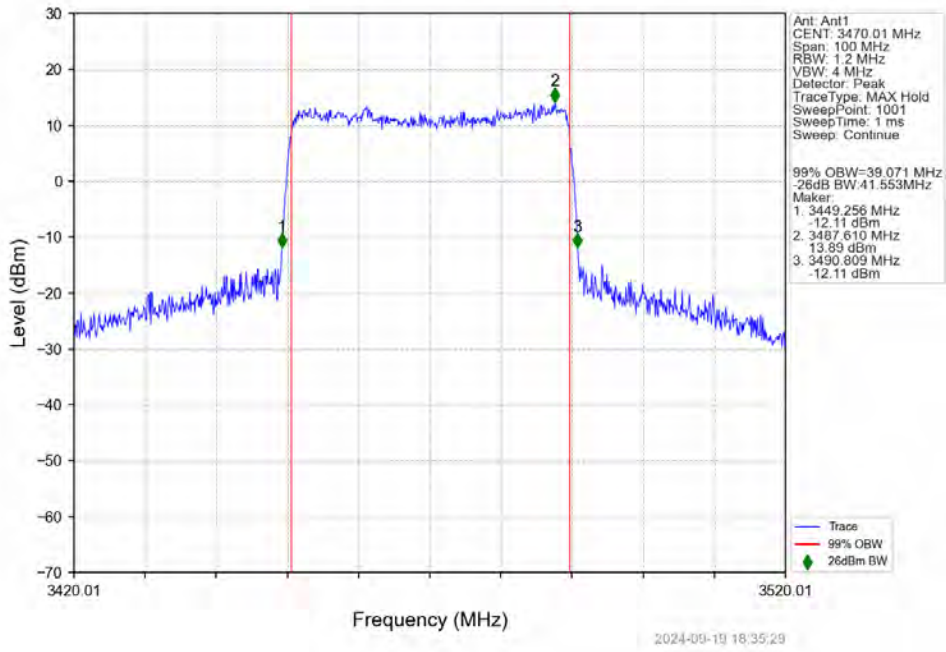

n78e 15kHz SISO NTN 40MHz CP-OFDM QPSK 3470.01MHz Outer Full