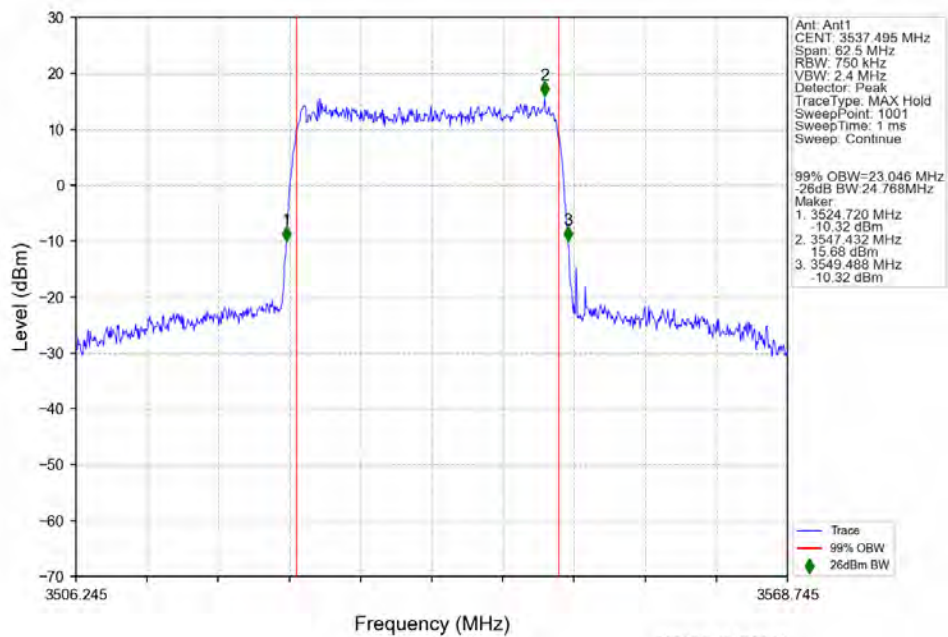

n78e 15kHz SISO NTV 25MHz DFT-s-OFDM 16 QAM 3537.495MHz Outer Full