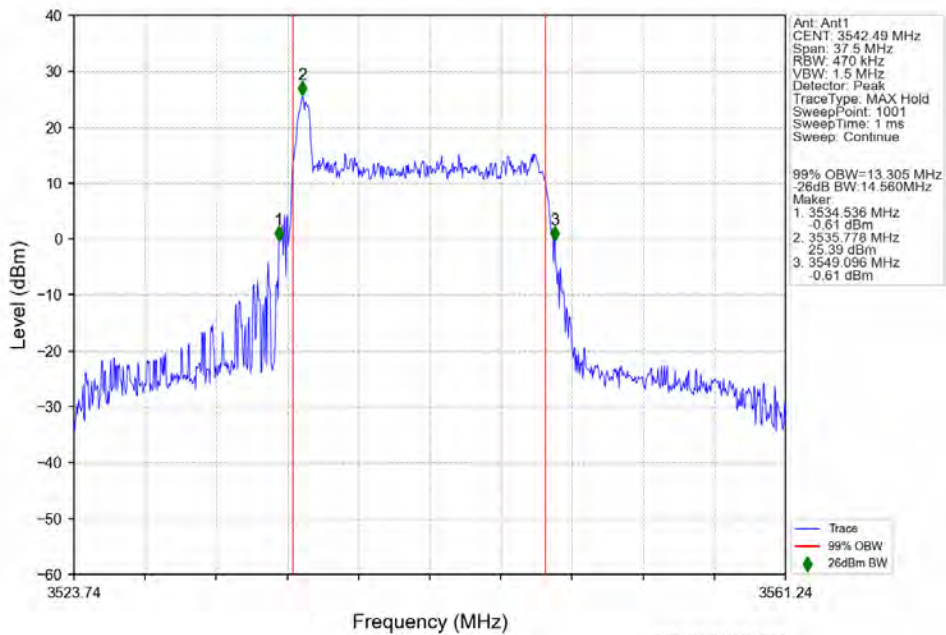

n78e 30kHz SISO NTV 15MHz DFT-s-OFDM 16 QAM 3542.49MHz Outer Full