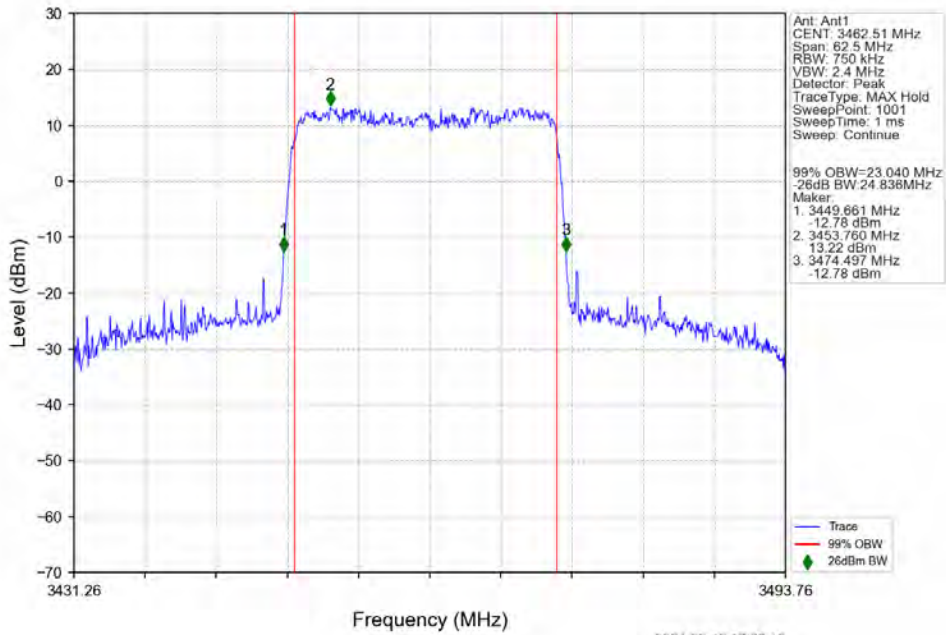

n78e 15kHz SISO NTV 25MHz DFT-s-OFDM 64 QAM 3462.51MHz Outer Full