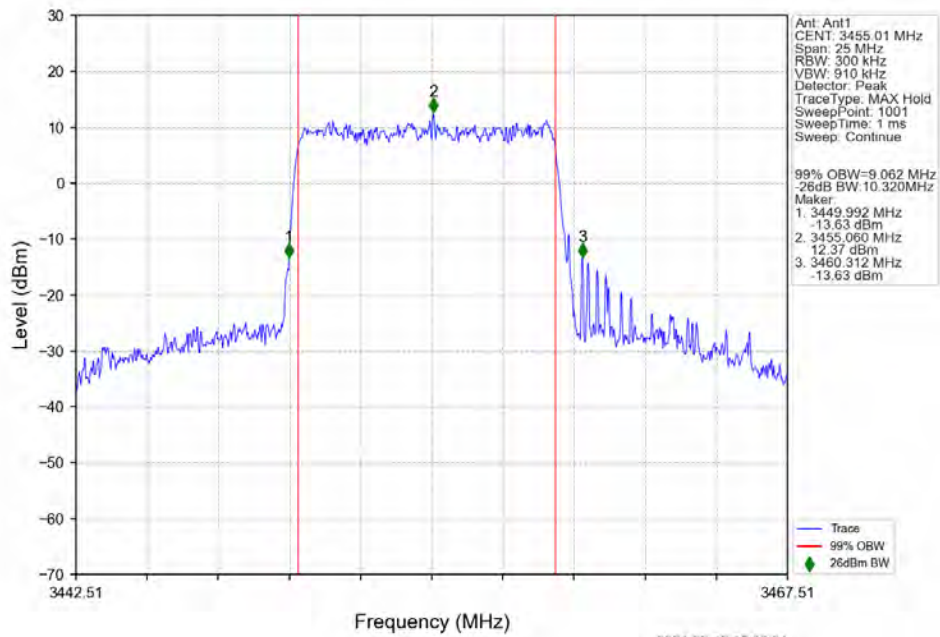

n78e 15kHz SISO NTVN 10MHz DFT-s-OFDM 256 QAM 3455.01MHz Outer Full