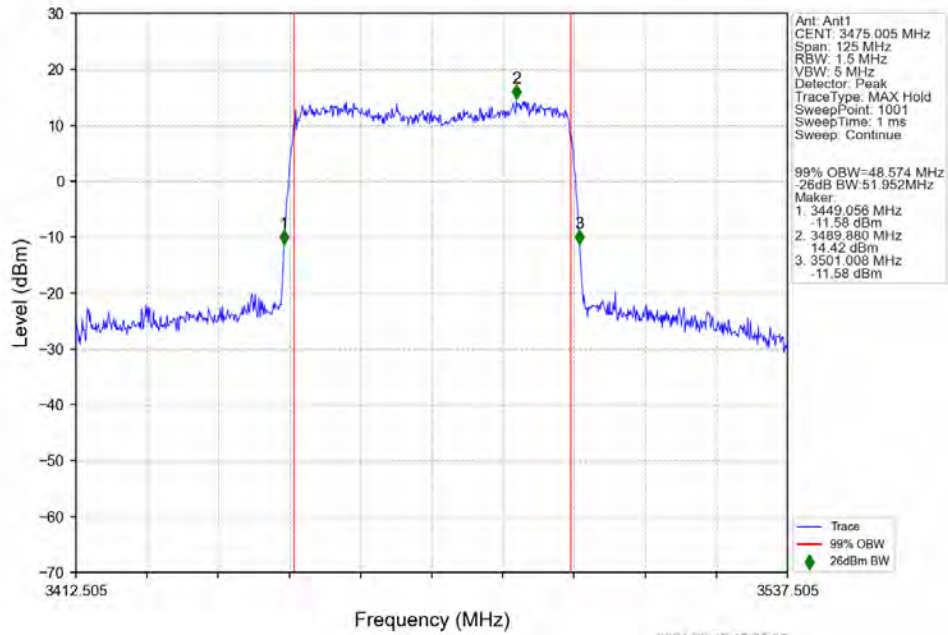

n78e 15kHz SISO NTV 50MHz DFT-s-OFDM 16 QAM 3475.005MHz Outer Full

n78e 15kHz SISO NTN 50MHz DFT-s-OFDM 16 QAM 3499.995MHz Outer Full

n78e 15kHz SISO NTN 50MHz DFT-s-OFDM 16 QAM 3525MHz Outer Full

n78e 15kHz SISO NTN 50MHz DFT-s-OFDM 64 QAM 3475.005MHz Outer Full