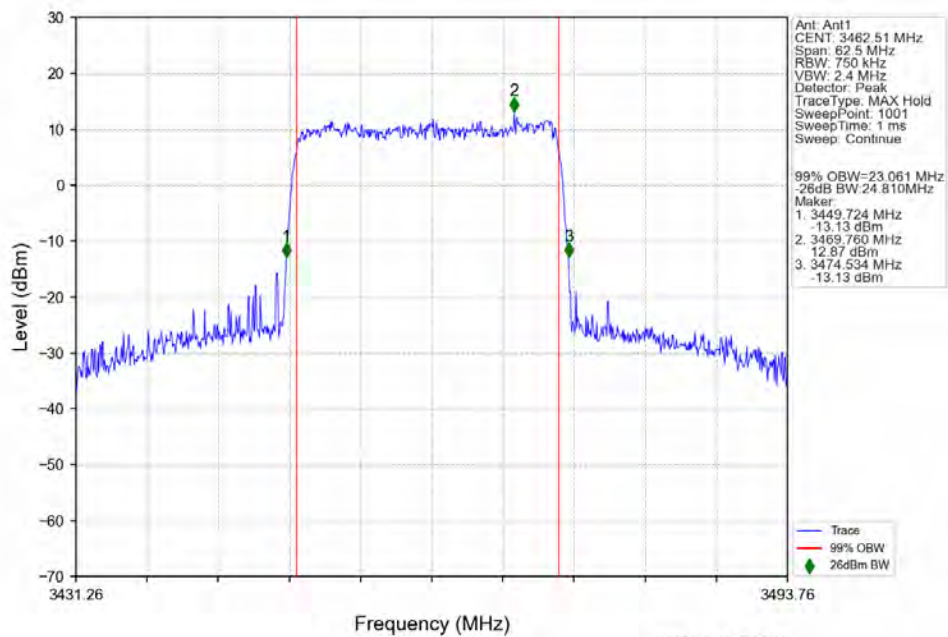

n78e 15kHz SISO NTN 25MHz DFT-s-OFDM 256 QAM 3462.51MHz Outer Full