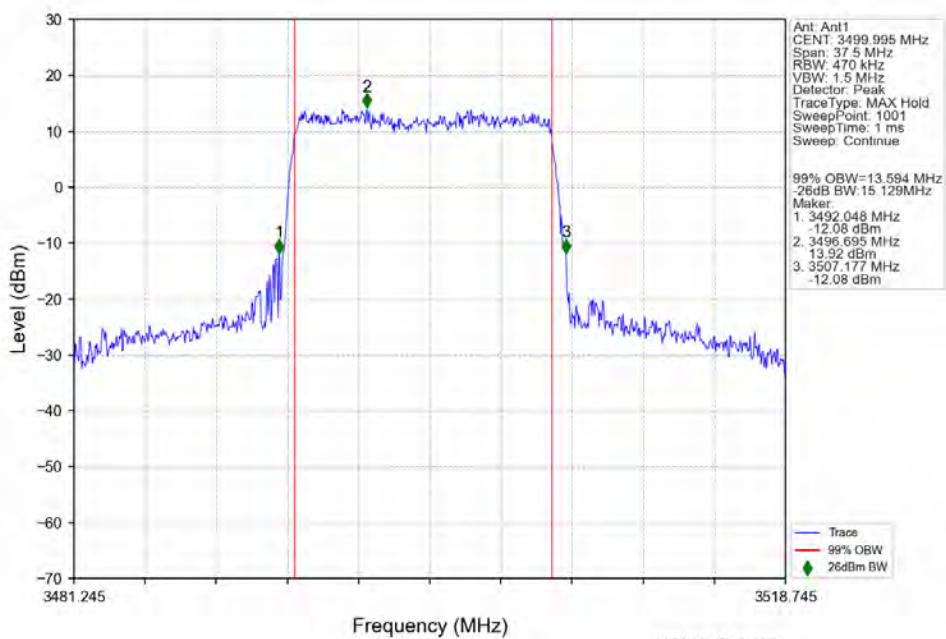

n78e 15kHz SISO NTN 15MHz DFT-s-OFDM 64 QAM 3499.995MHz Outer Full