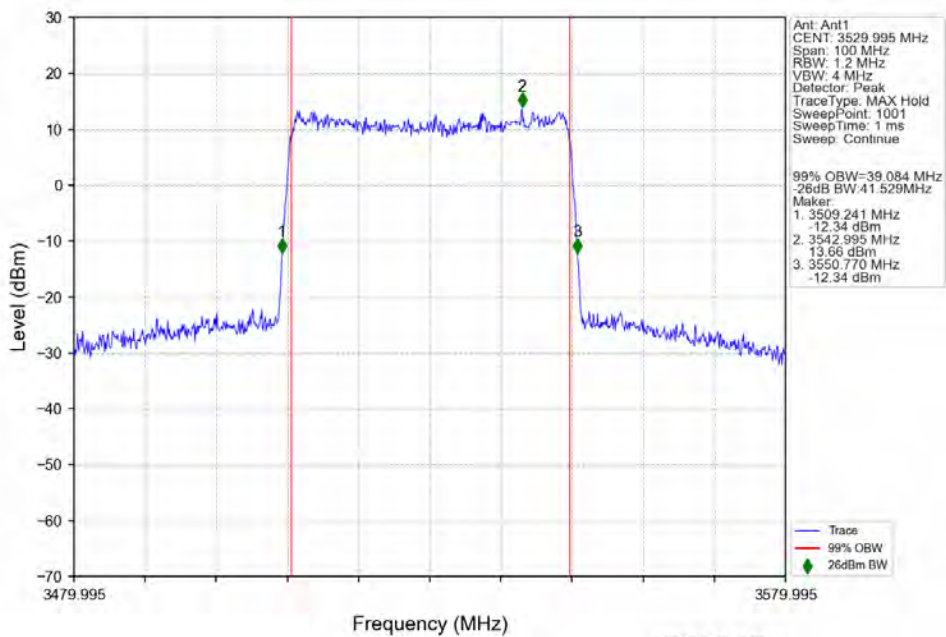

n78e 15kHz SISO NTV 40MHz DFT-s-OFDM 256 QAM 3529.995MHz Outer Full