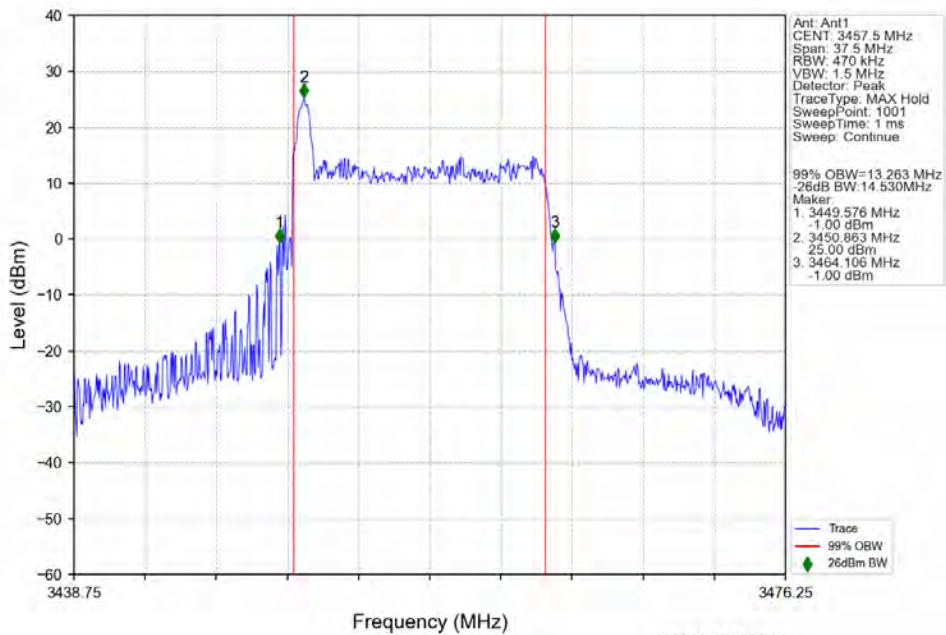

n78e 30kHz SISO NTN 15MHz DFT-s-OFDM 16 QAM 3457.5MHz Outer Full