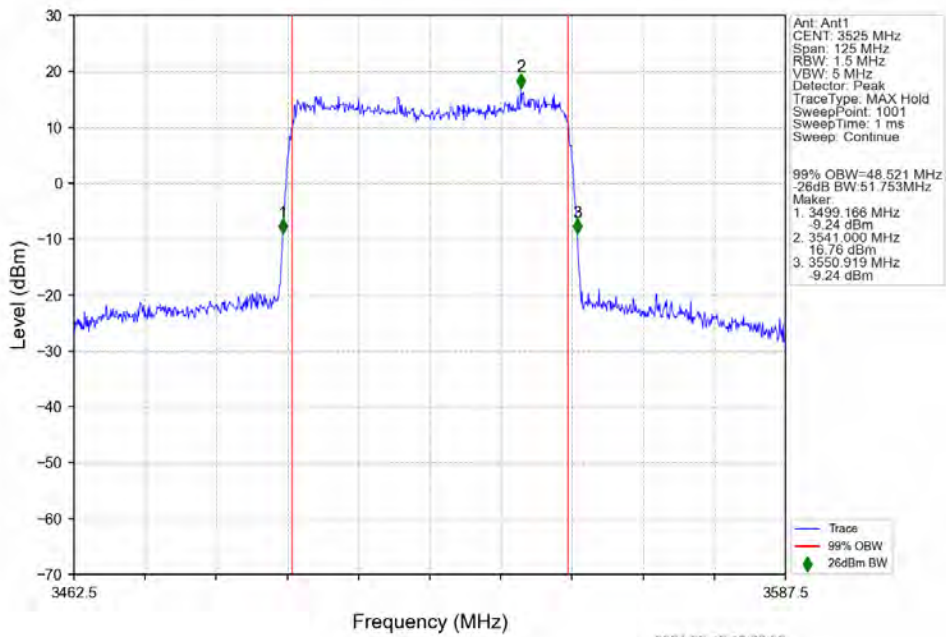

n78e 15kHz SISO NTN 50MHz DFT-s-OFDM 16 QAM 3525MHz Outer Full