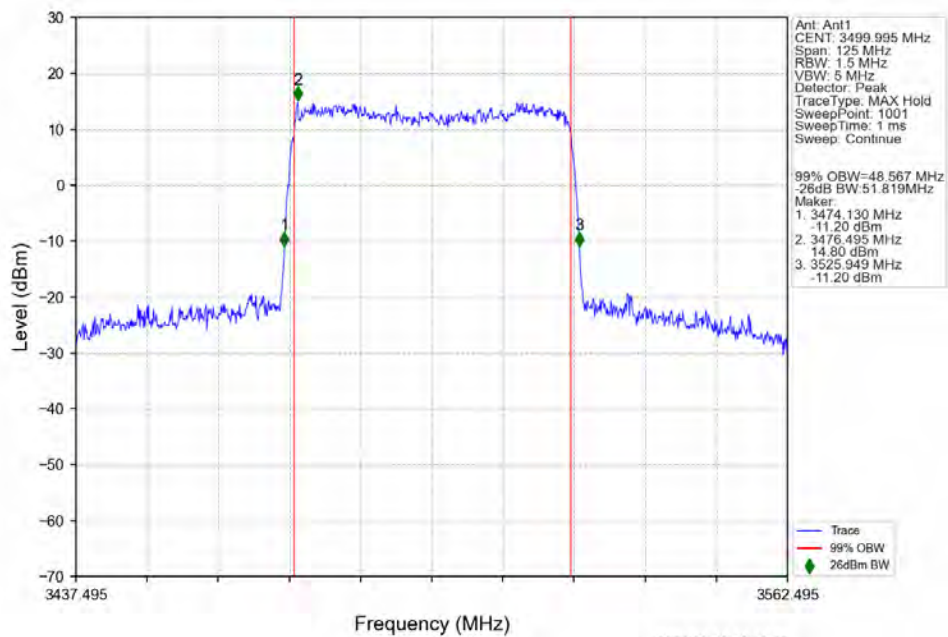

n78e 15kHz SISO NTN 50MHz DFT-s-OFDM 64 QAM 3499.995MHz Outer Full