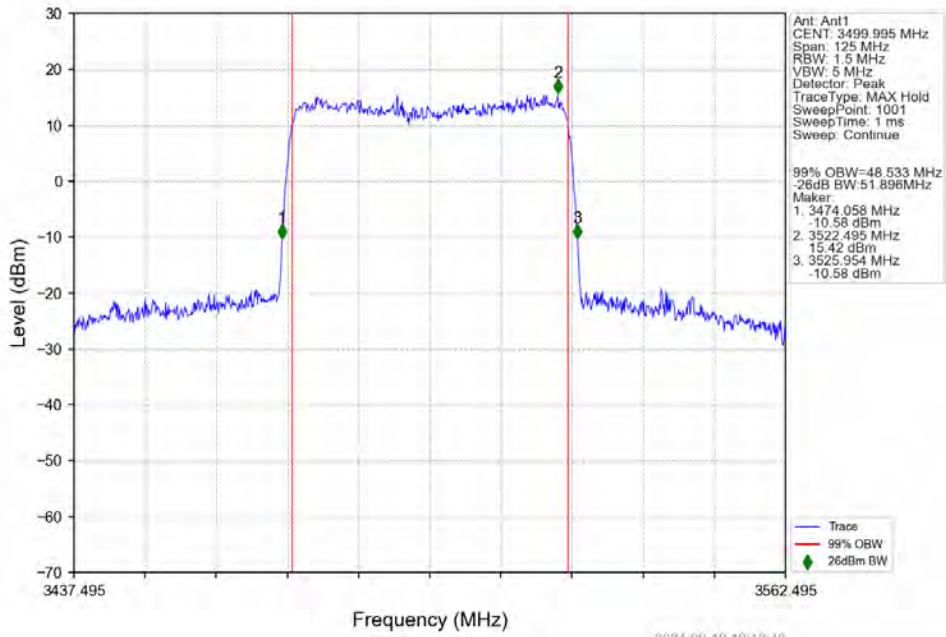

n78e 15kHz SISO NTN 50MHz DFT-s-OFDM 16 QAM 3499.995MHz Outer Full