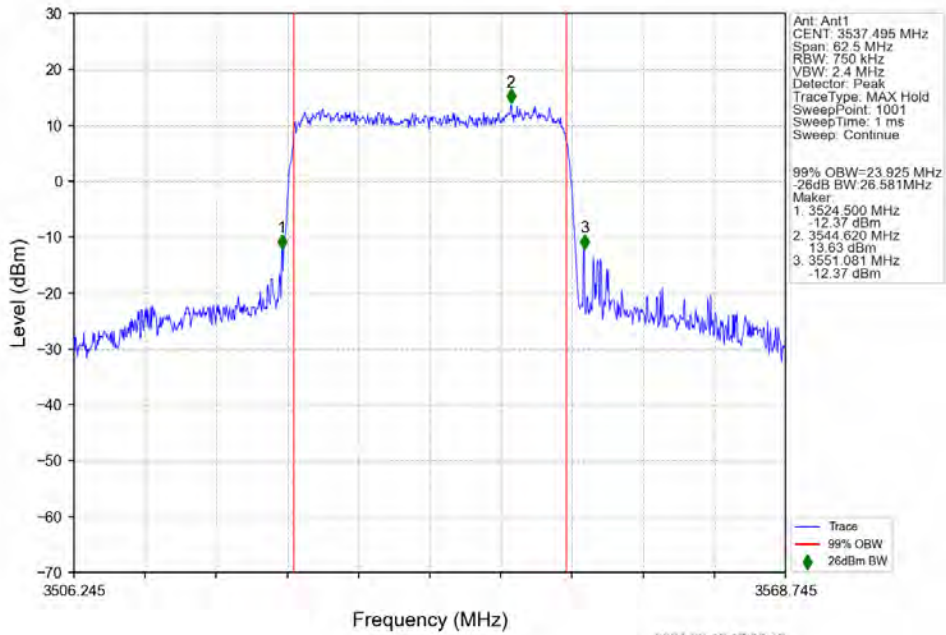

n78e 15kHz SISO NTN 25MHz CP-OFDM 64 QAM 3537.495MHz Outer Full