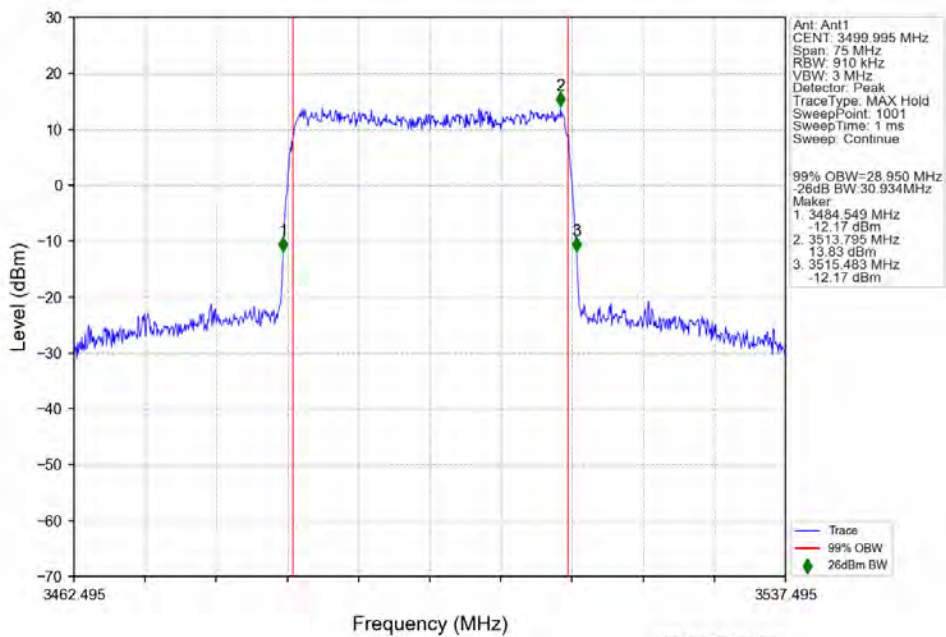

n78e 15kHz SISO NTN 30MHz DFT-s-OFDM 64 QAM 3499.995MHz Outer Full