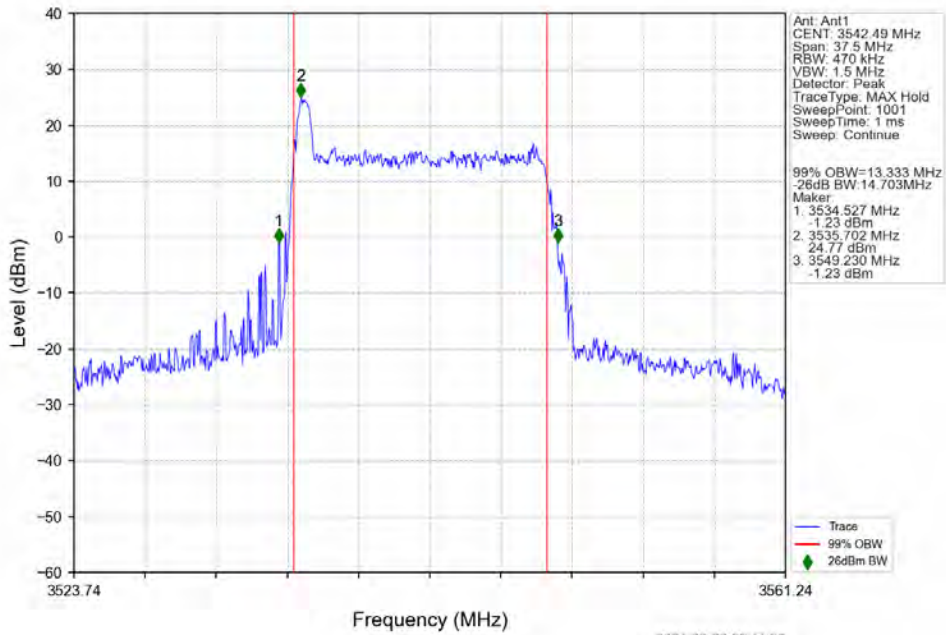

n78e 30kHz SISO NTN 15MHz DFT-s-OFDM QPSK 3542.49MHz Outer Full