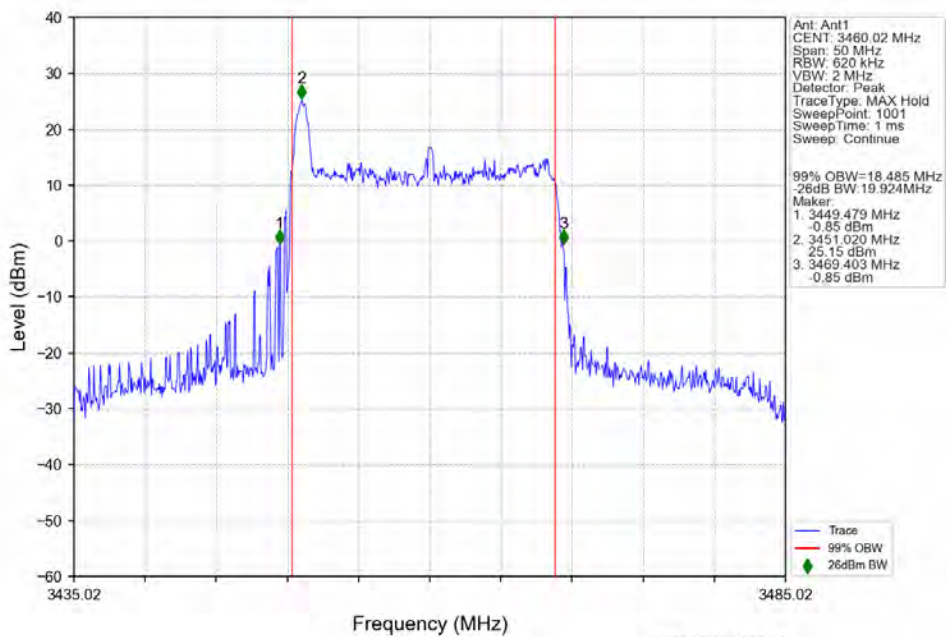

n78e 30kHz SISO NTN 20MHz DFT-s-OFDM 16 QAM 3460.02MHz Outer Full