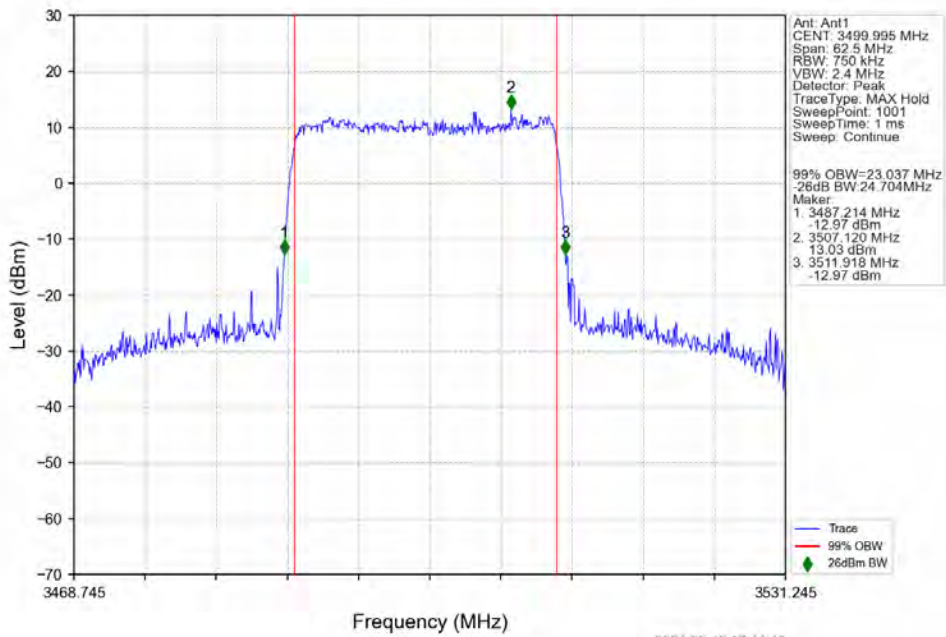

n78e 15kHz SISO NTV 25MHz DFT-s-OFDM 256 QAM 3499.995MHz Outer Full