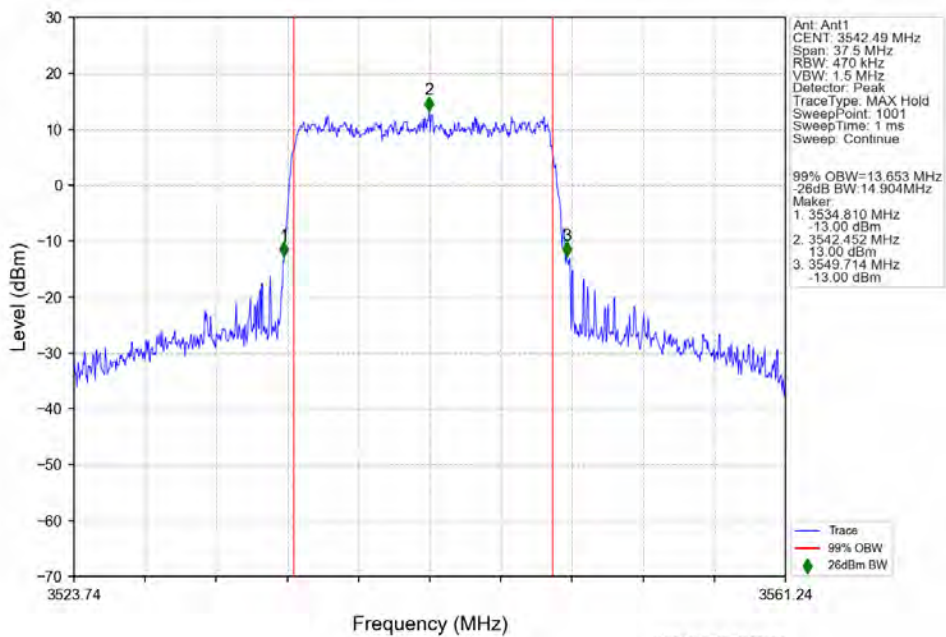

n78e 15kHz SISO NTV 15MHz DFT-s-OFDM 256 QAM 3542.49MHz Outer Full