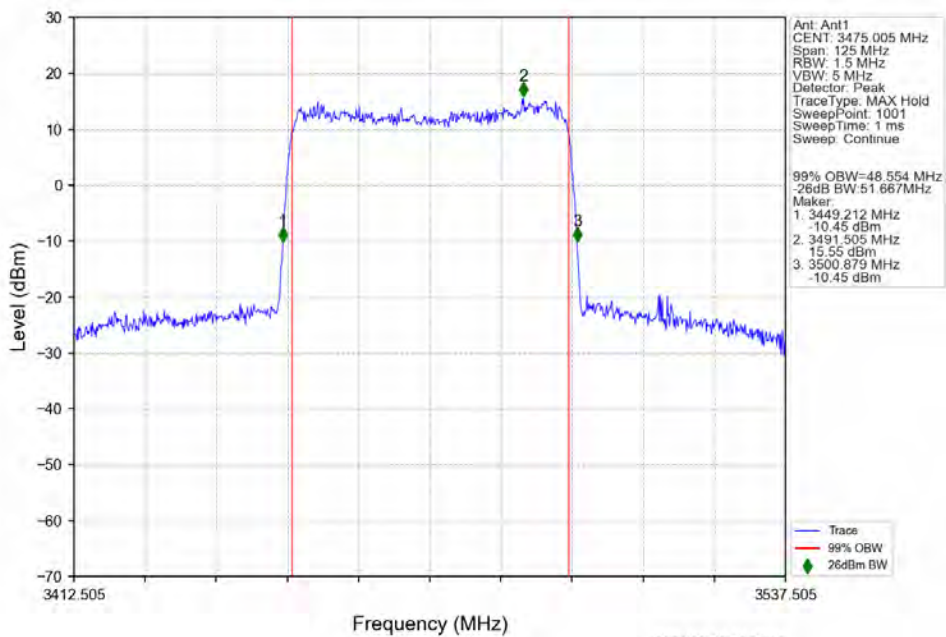

n78e 15kHz SISO NTV 50MHz DFT-s-OFDM 16 QAM 3475.005MHz Outer Full