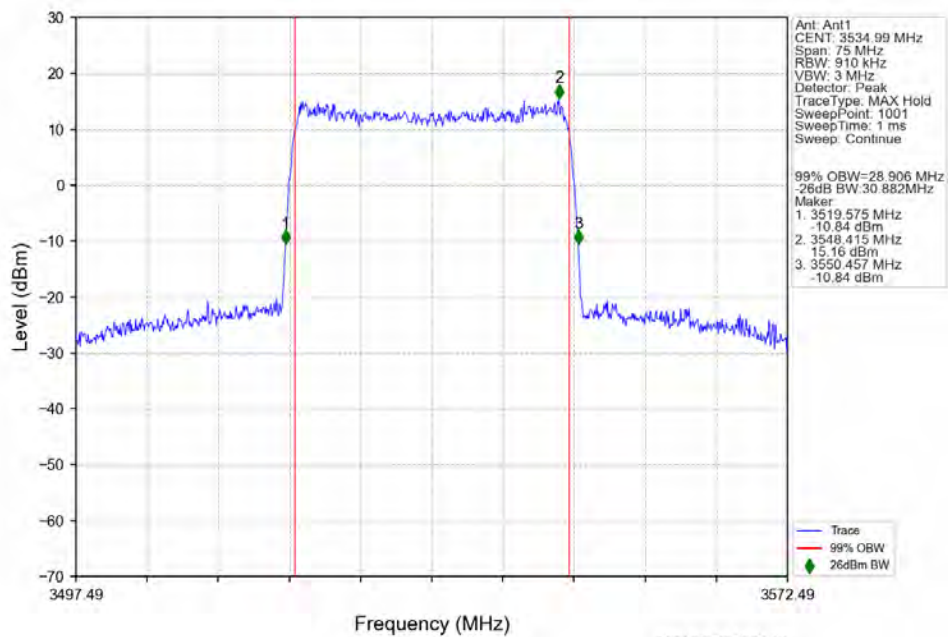

n78e 15kHz SISO NTN 30MHz DFT-s-OFDM 16 QAM 3534.99MHz Outer Full