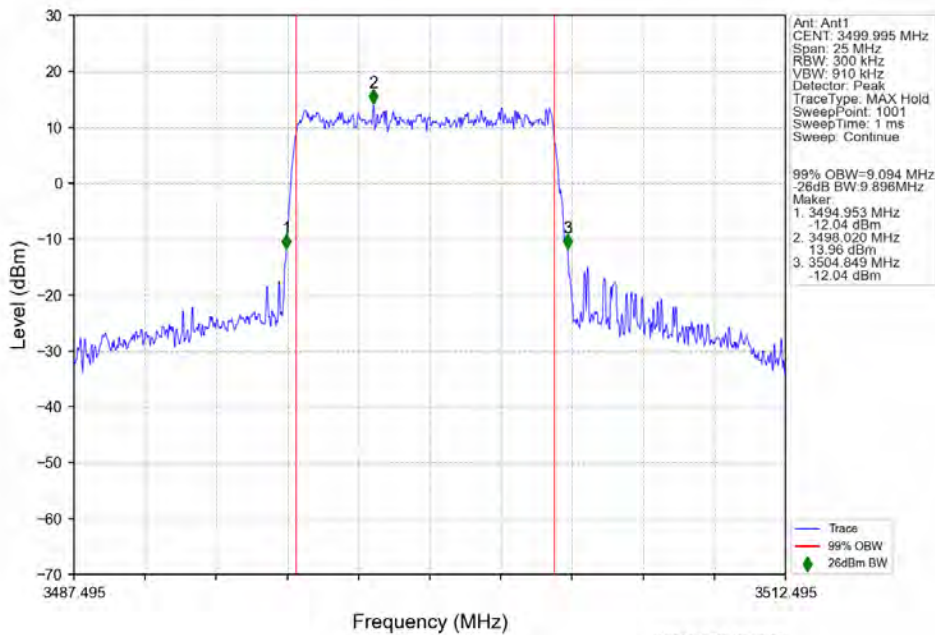

n78e 15kHz SISO NTN 10MHz DFT-s-OFDM 64 QAM 3499.995MHz Outer Full