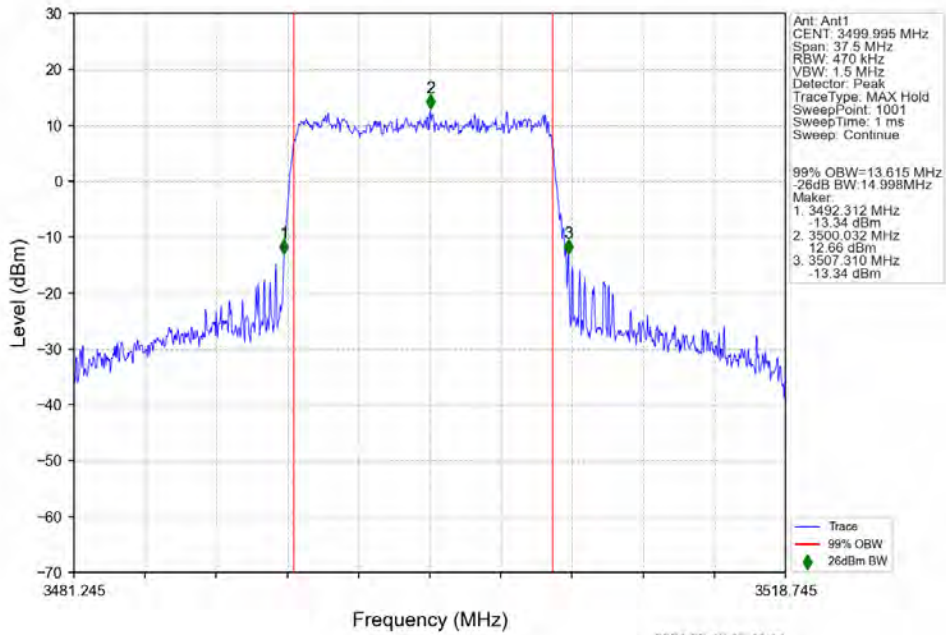

n78e 15kHz SISO NTN 15MHz DFT-s-OFDM 64 QAM 3499.995MHz Outer Full

n78e 15kHz SISO NTN 15MHz DFT-s-OFDM 64 QAM 3542.49MHz Outer Full

n78e 15kHz SISO NTN 15MHz DFT-s-OFDM 256 QAM 3457.5MHz Outer Full

n78e 15kHz SISO NTV 15MHz DFT-s-OFDM 256 QAM 3499.995MHz Outer Full