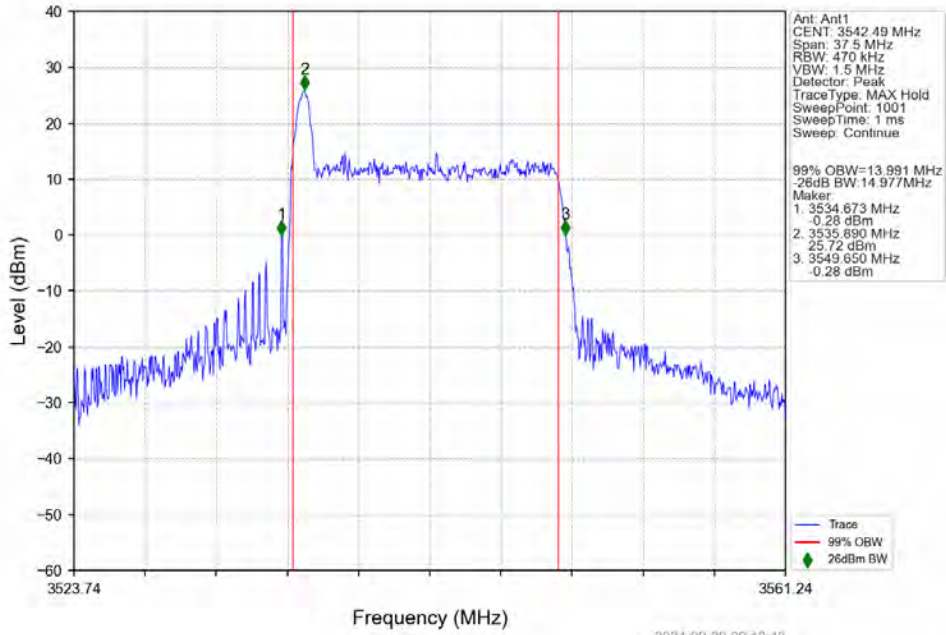

n78e 30kHz SISO NTV 15MHz CP-OFDM QPSK 3542.49MHz Outer Full