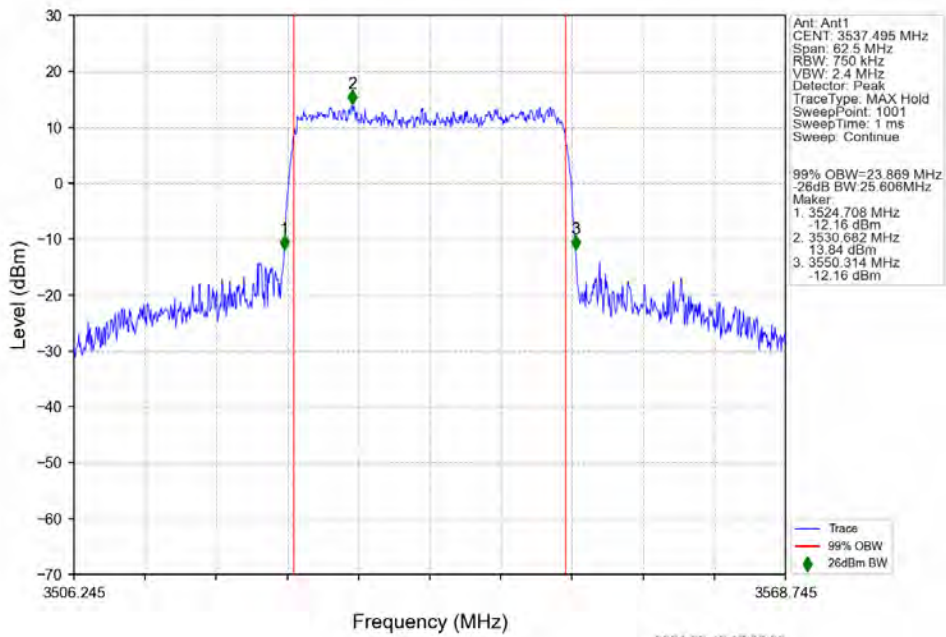

n78e 15kHz SISO NTV 25MHz CP-OFDM QPSK 3537.495MHz Outer Full