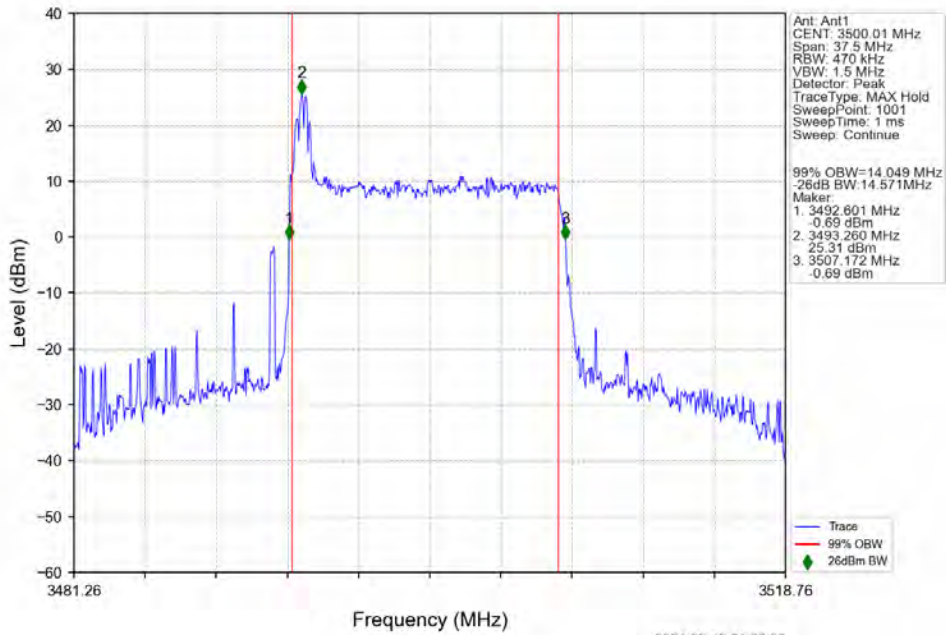

n78e 30kHz SISO NTN 15MHz CP-OFDM 256 QAM 3500.01MHz Outer Full