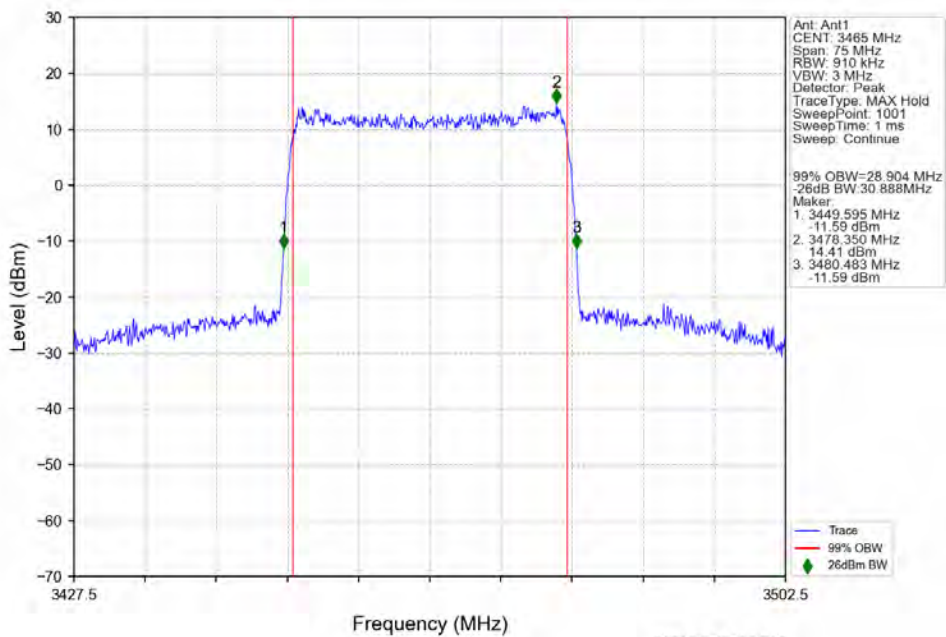

n78e 15kHz SISO NTN 30MHz DFT-s-OFDM 16 QAM 3465MHz Outer Full