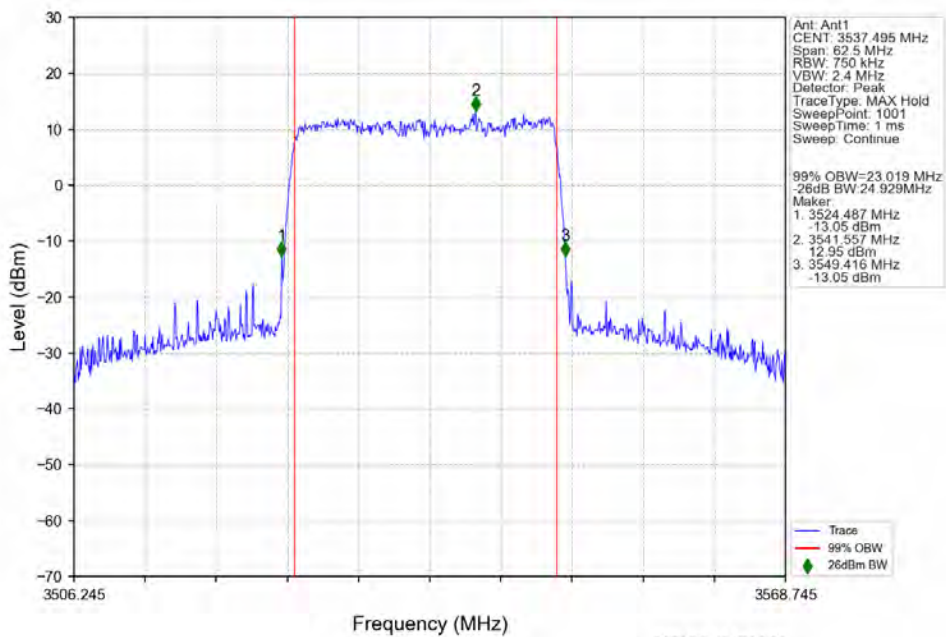

n78e 15kHz SISO NTV 25MHz DFT-s-OFDM 256 QAM 3537.495MHz Outer Full