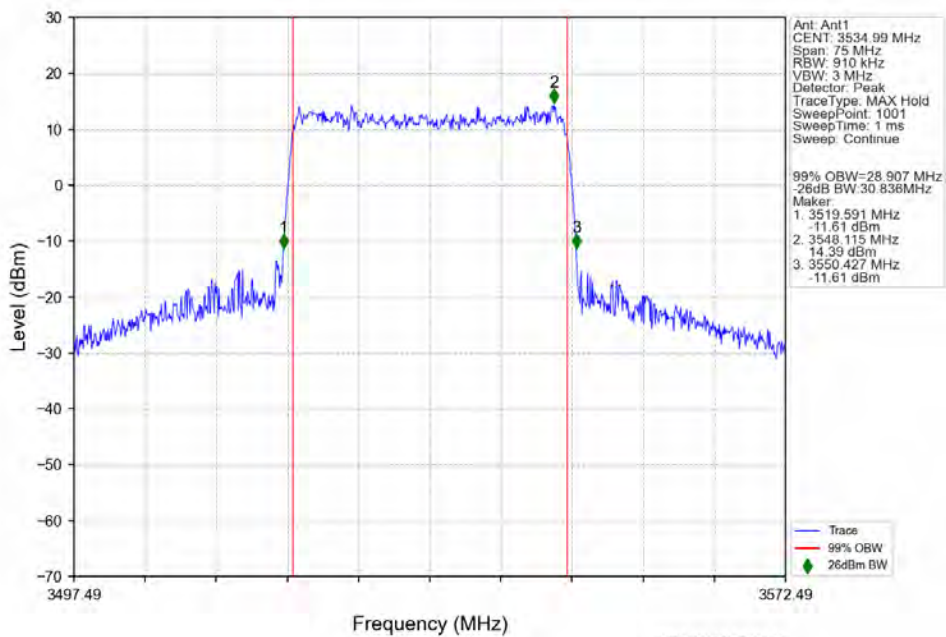

n78e 15kHz SISO NTN 30MHz CP-OFDM 16 QAM 3534.99MHz Outer Full