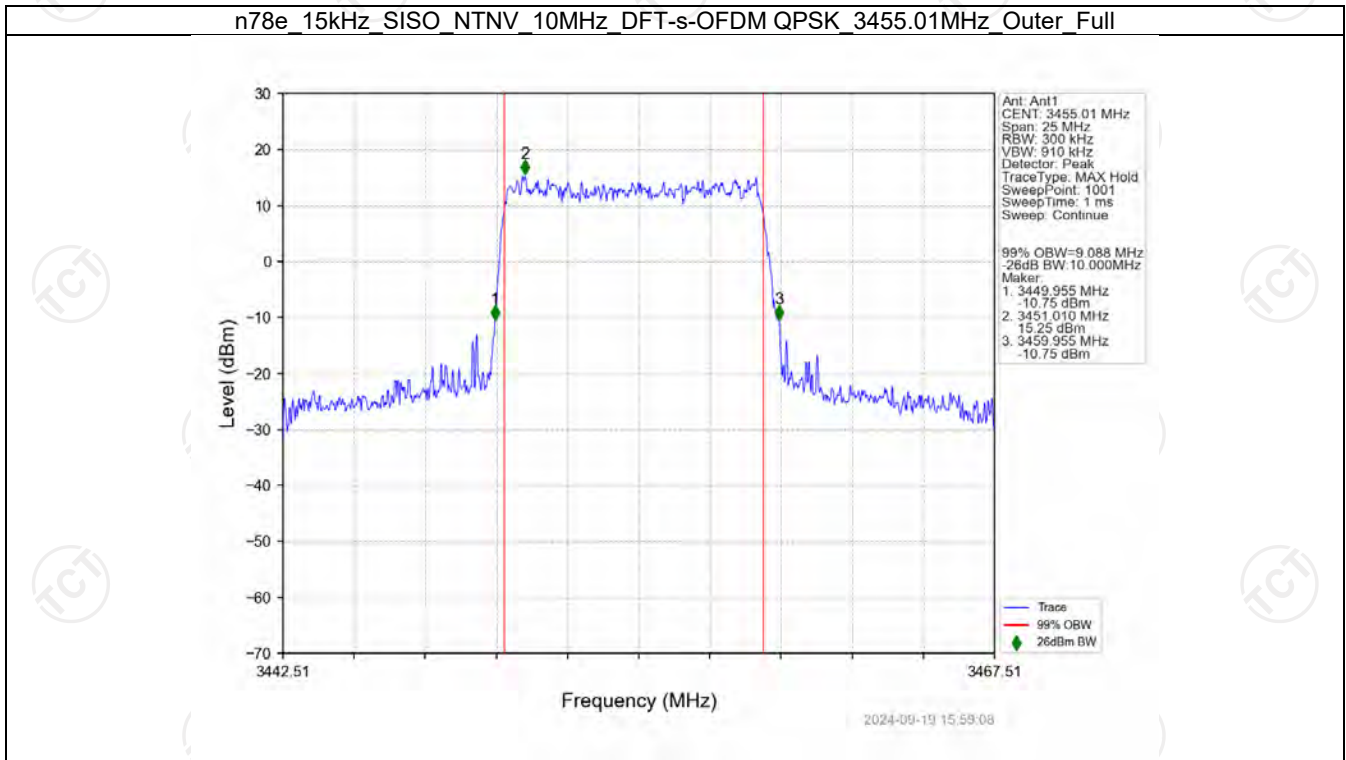

4.2 Test Graph

4.2.1 15k_SISO_10MHz_NTNV