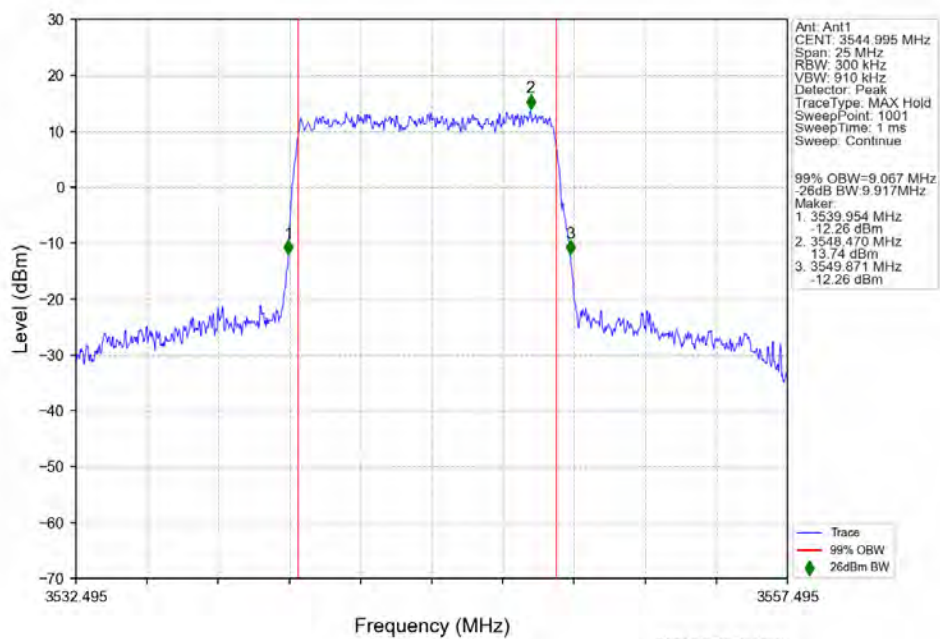

n78e 15kHz SISO NTN 10MHz DFT-s-OFDM 16 QAM 3544.995MHz Outer Full