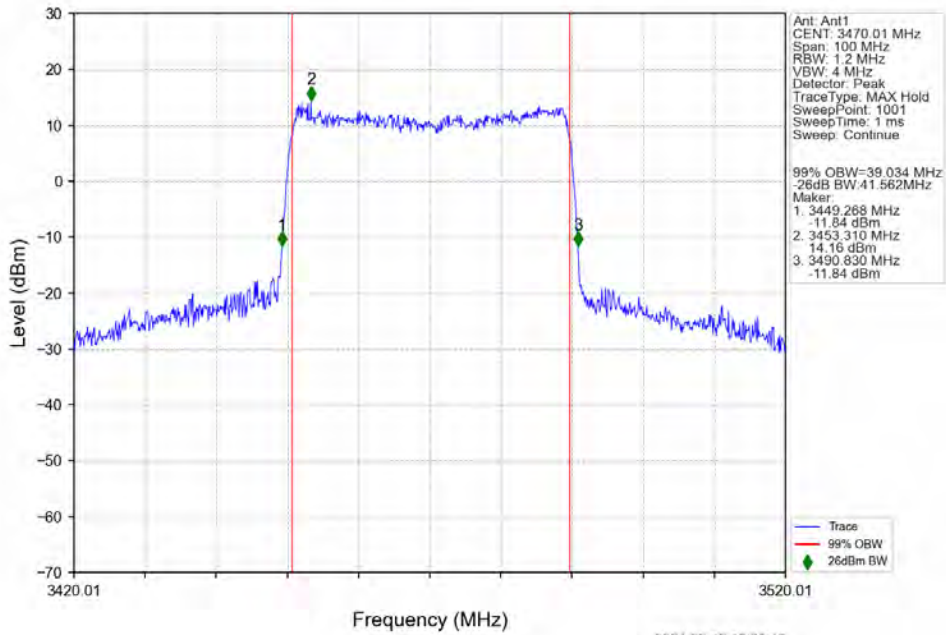

n78e 15kHz SISO NTN 40MHz CP-OFDM 64 QAM 3470.01MHz Outer Full