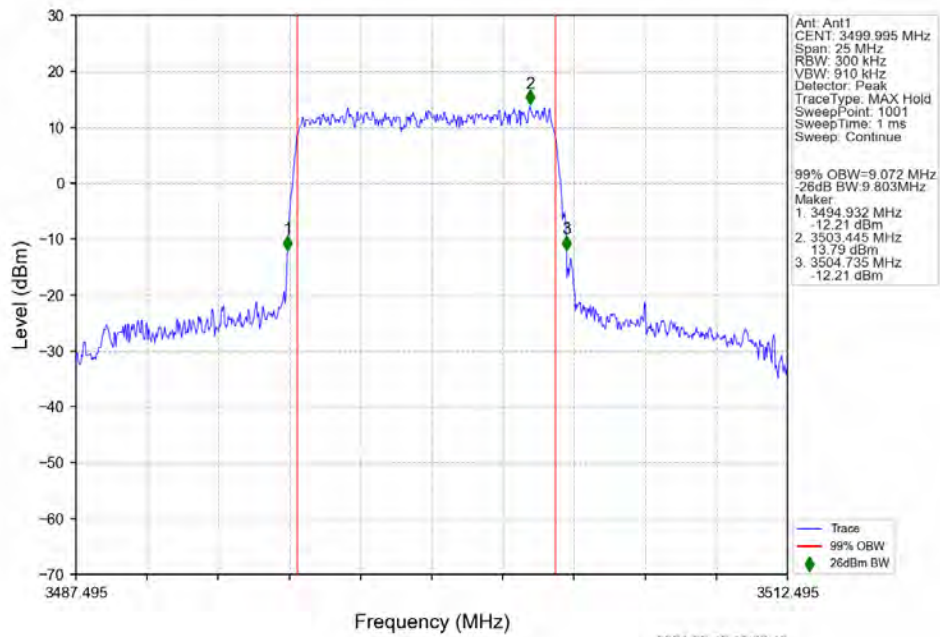

4.2 Test Graph

4.2.1 15k_SISO_10MHz_NTNV

n78e 15kHz SISO NTV 10MHz DFT-s-OFDM QPSK 3544.995MHz Outer Full

n78e 15kHz SISO NTV 10MHz DFT-s-OFDM 16 QAM 3455.01MHz Outer Full

n78e 15kHz SISO NTN 10MHz DFT-s-OFDM 16 QAM 3499.995MHz Outer Full