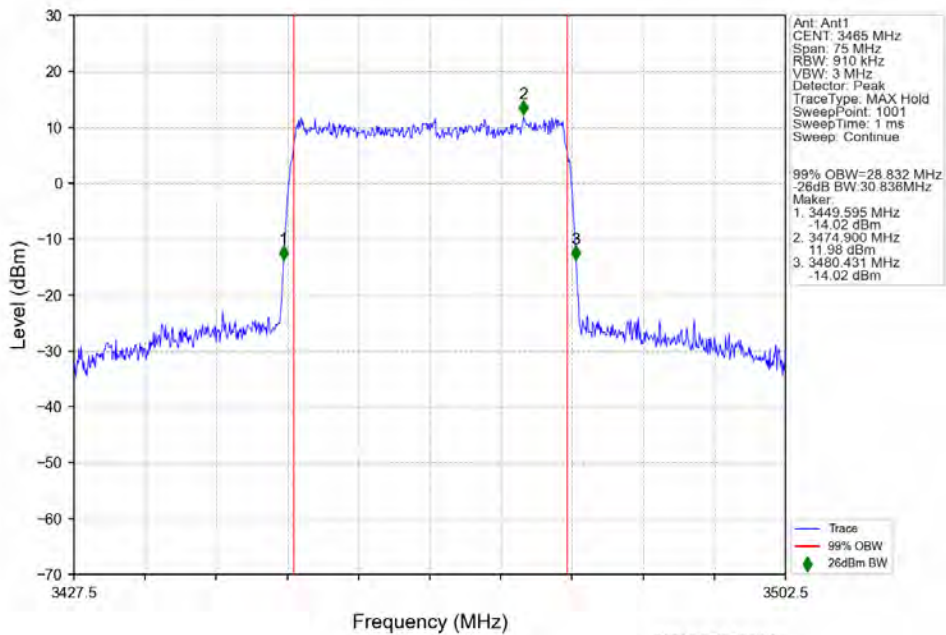

n78e 15kHz SISO NTNv 30MHz DFT-s-OFDM 256 QAM 3465MHz Outer Full