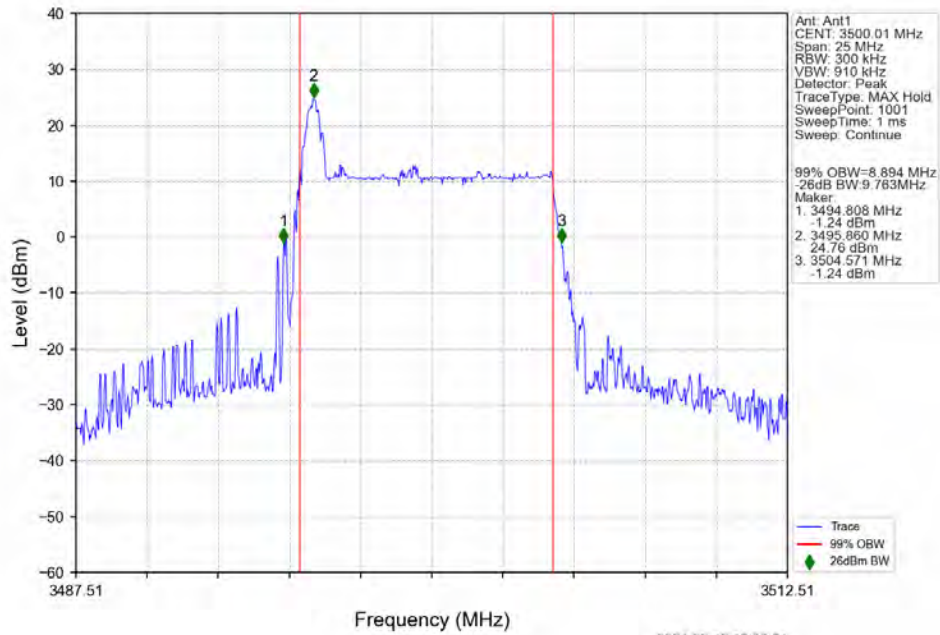

n78e 30kHz SISO NTV 10MHz DFT-s-OFDM 256 QAM 3500.01MHz Outer Full