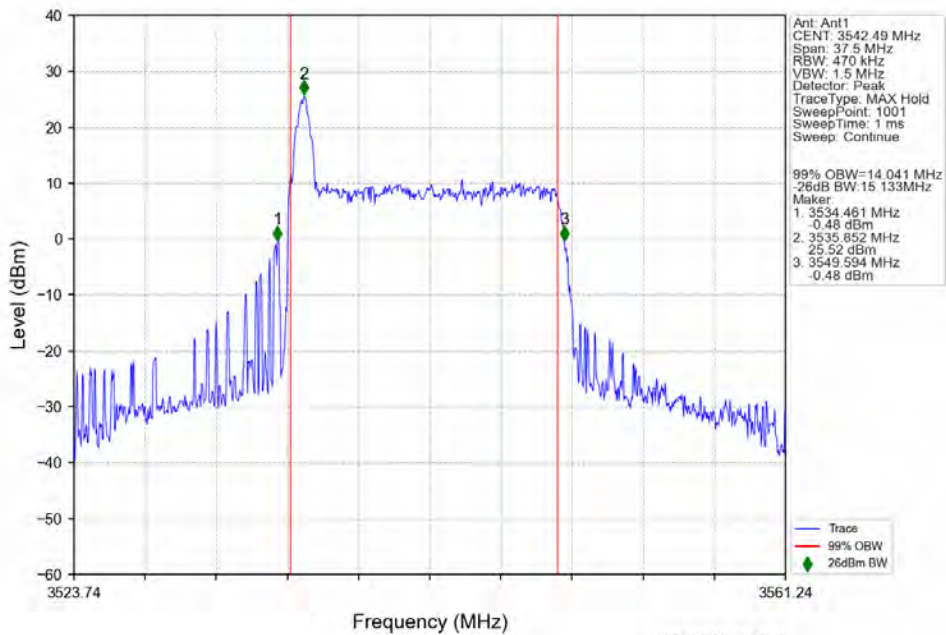

n78e 30kHz SISO NTN 15MHz CP-OFDM 256 QAM 3542.49MHz Outer Full