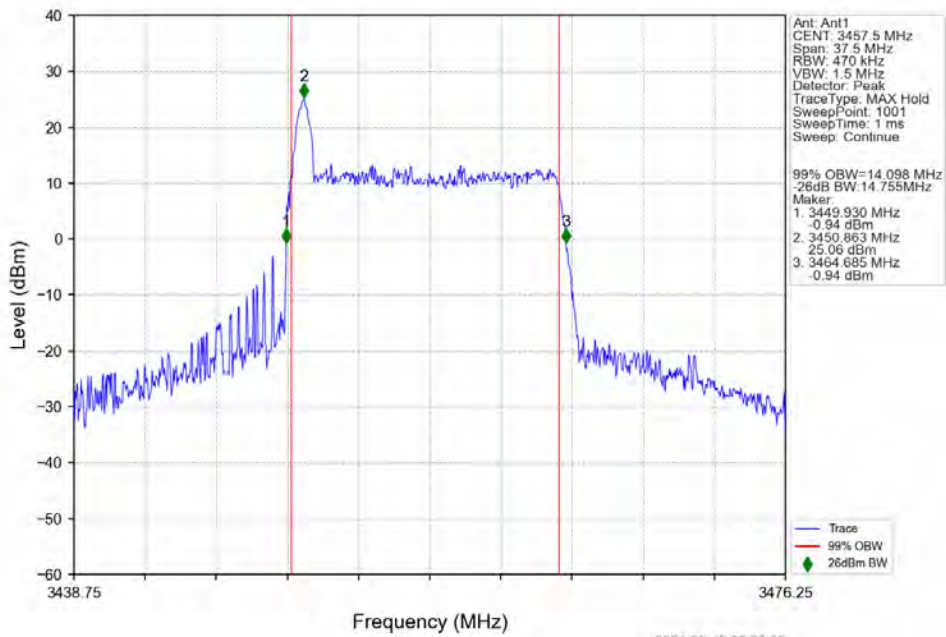

n78e 30kHz SISO NTV 15MHz CP-OFDM 16 QAM 3457.5MHz Outer Full