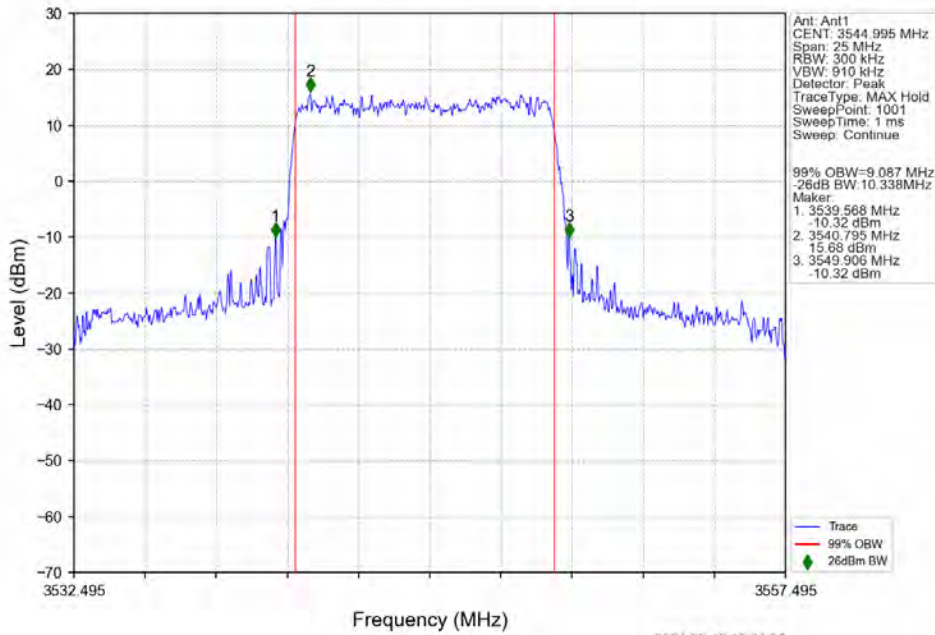

n78e 15kHz SISO NTV 10MHz DFT-s-OFDM QPSK 3544.995MHz Outer Full