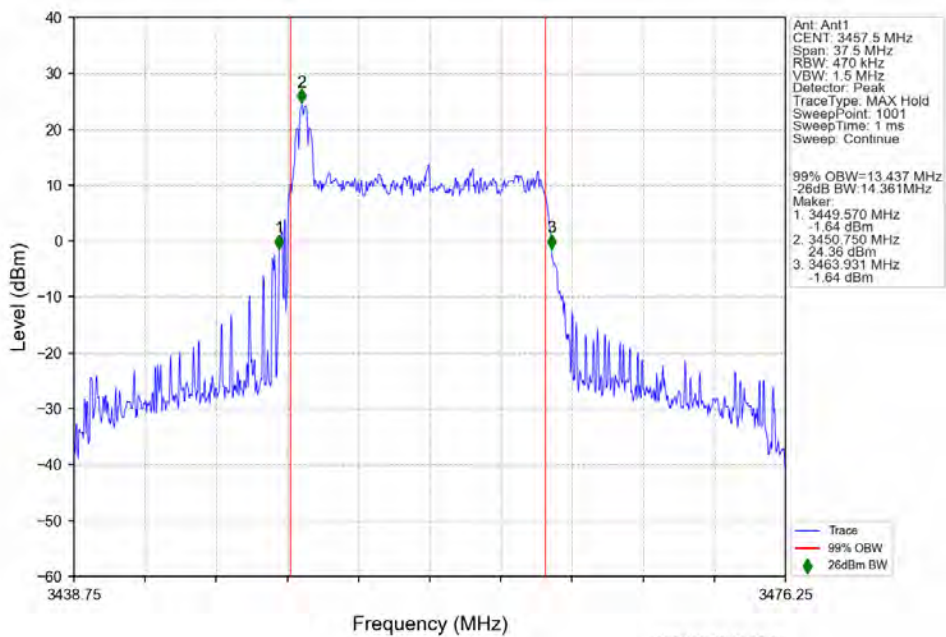

n78e 30kHz SISO NTN 15MHz DFT-s-OFDM 256 QAM 3457.5MHz Outer Full