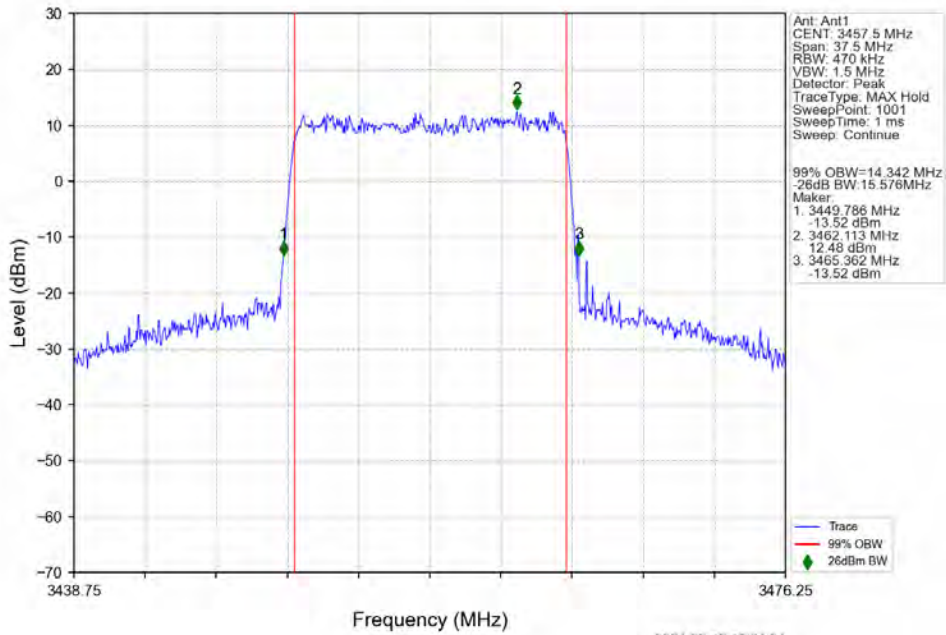

n78e 15kHz SISO NTV 15MHz CP-OFDM 16 QAM 3457.5MHz Outer Full

n78e 15kHz SISO NTN 15MHz CP-OFDM 16 QAM 3499.995MHz Outer Full

n78e 15kHz SISO NTN 15MHz CP-OFDM 16 QAM 3542.49MHz Outer Full

n78e 15kHz SISO NTN 15MHz CP-OFDM 64 QAM 3457.5MHz Outer Full