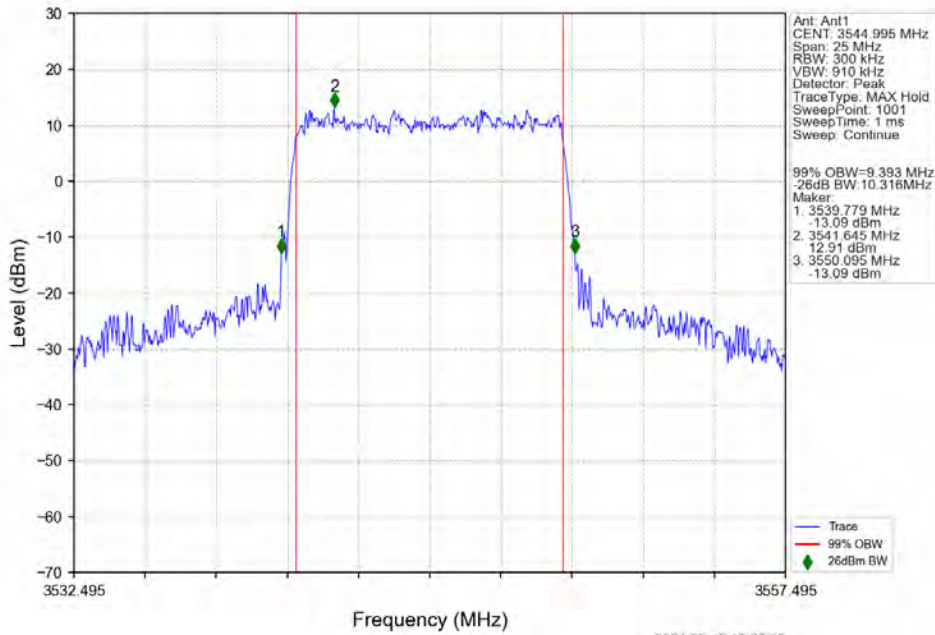

n78e 15kHz SISO NTN 10MHz CP-OFDM 64 QAM 3544.995MHz Outer Full