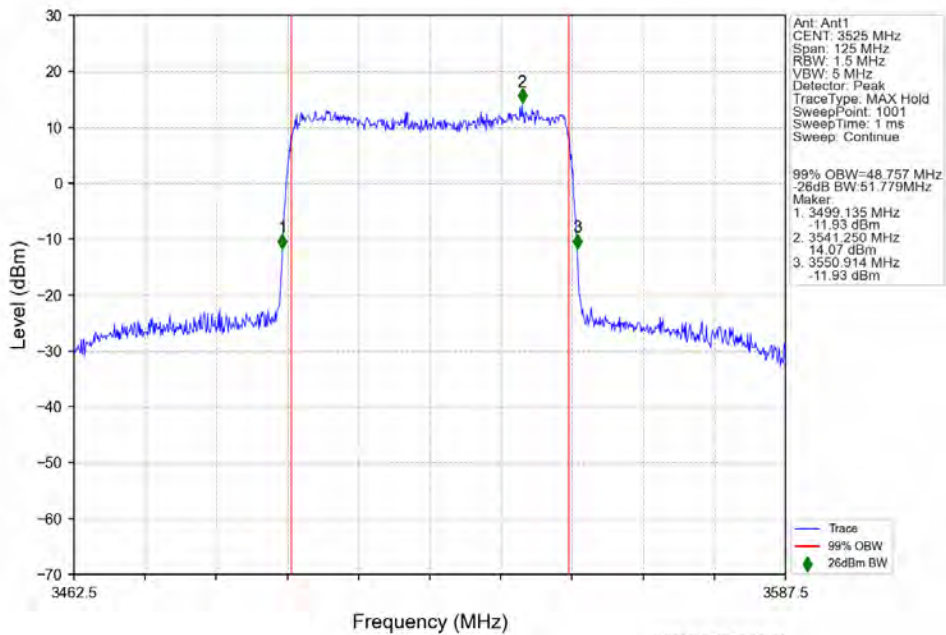

n78e 15kHz SISO NTN 50MHz DFT-s-OFDM 256 QAM 3525MHz Outer Full