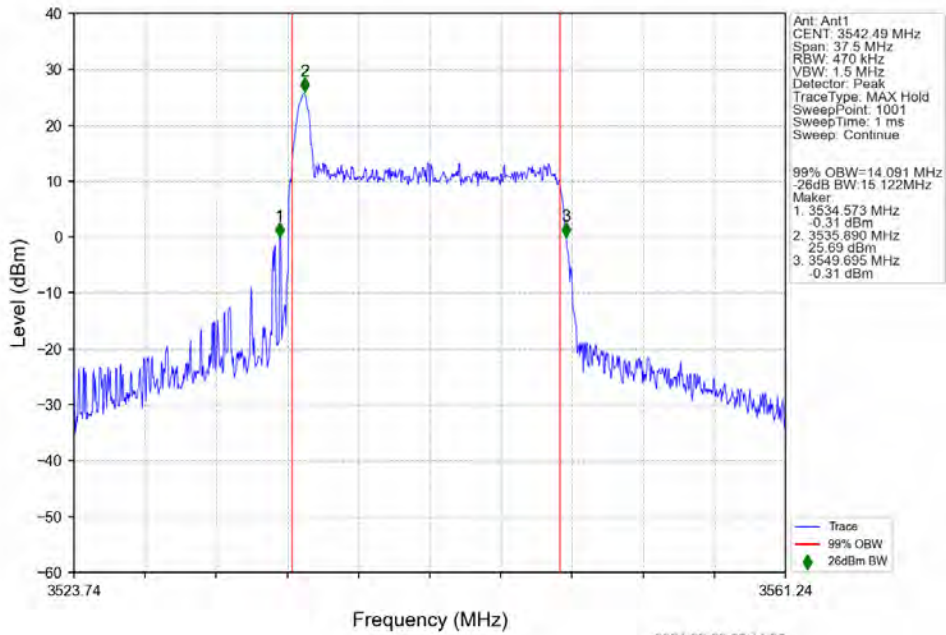

n78e 30kHz SISO NTN 15MHz CP-OFDM 16 QAM 3542.49MHz Outer Full

n78e 30kHz SISO NTN 15MHz CP-OFDM 64 QAM 3457.5MHz Outer Full

n78e 30kHz SISO NTN 15MHz CP-OFDM 64 QAM 3500.01MHz Outer Full

n78e 30kHz SISO NTN 15MHz CP-OFDM 64 QAM 3542.49MHz Outer Full