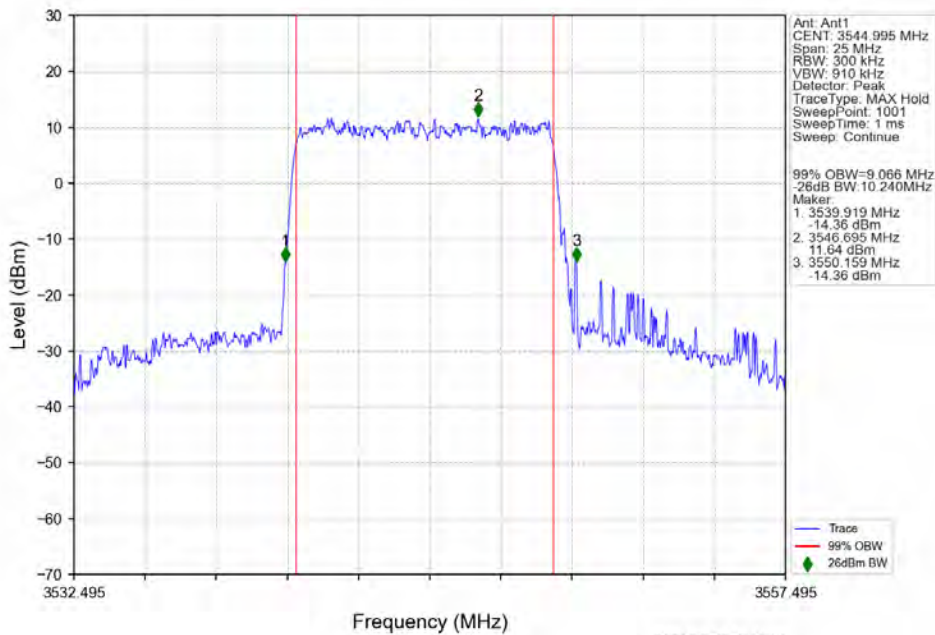

n78e 15kHz SISO NTN 10MHz DFT-s-OFDM 256 QAM 3544.995MHz Outer Full