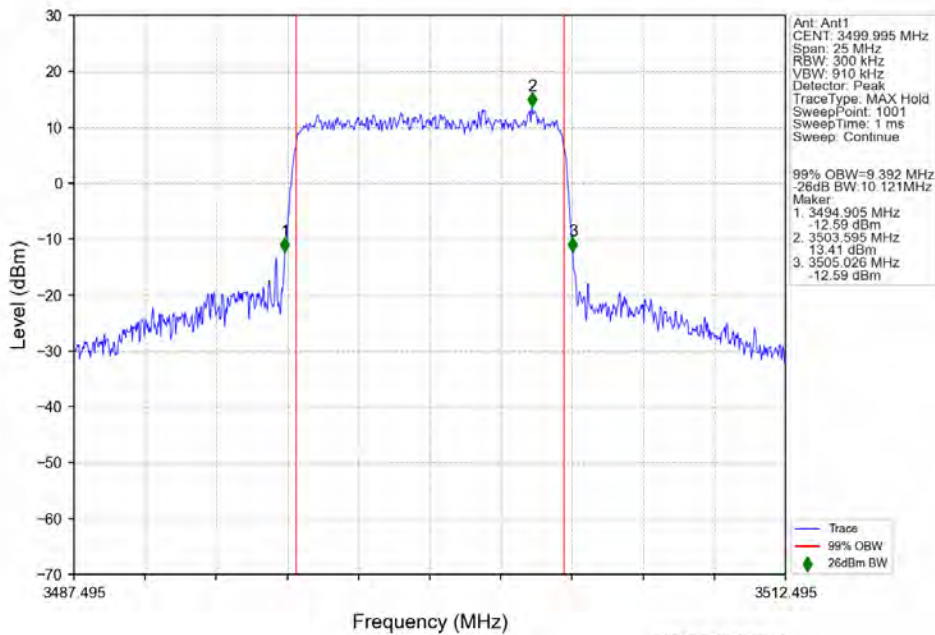

n78e 15kHz SISO NTV 10MHz CP-OFDM QPSK 3499.995MHz Outer Full