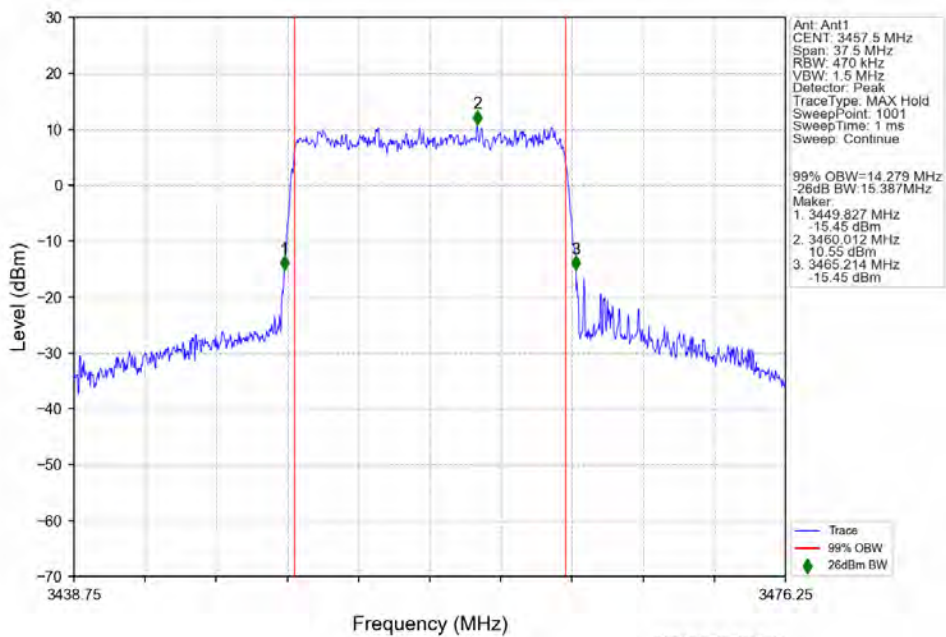

n78e 15kHz SISO NTV 15MHz CP-OFDM 256 QAM 3457.5MHz Outer Full