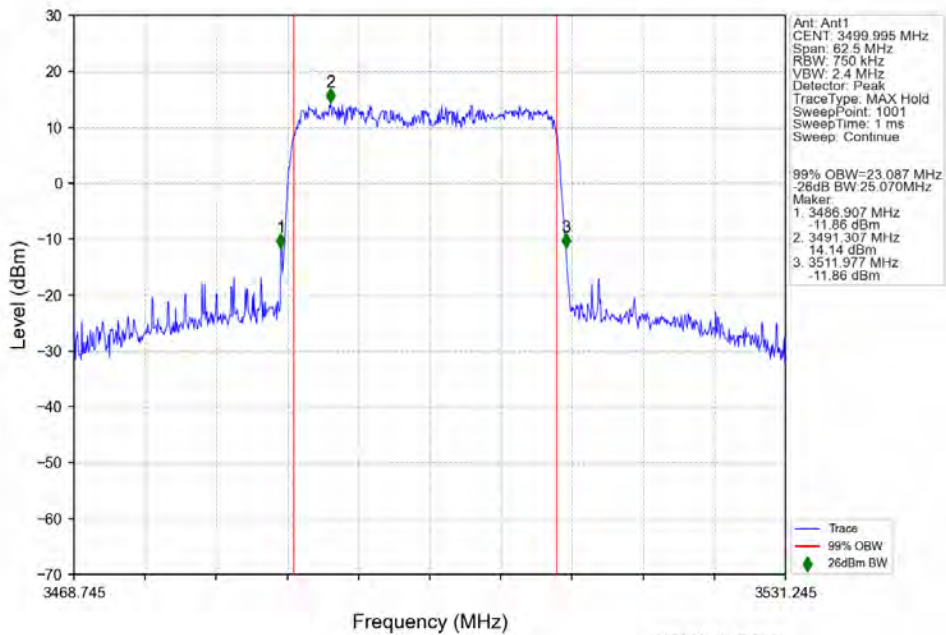

n78e 15kHz SISO NTV 25MHz DFT-s-OFDM 64 QAM 3499.995MHz Outer Full