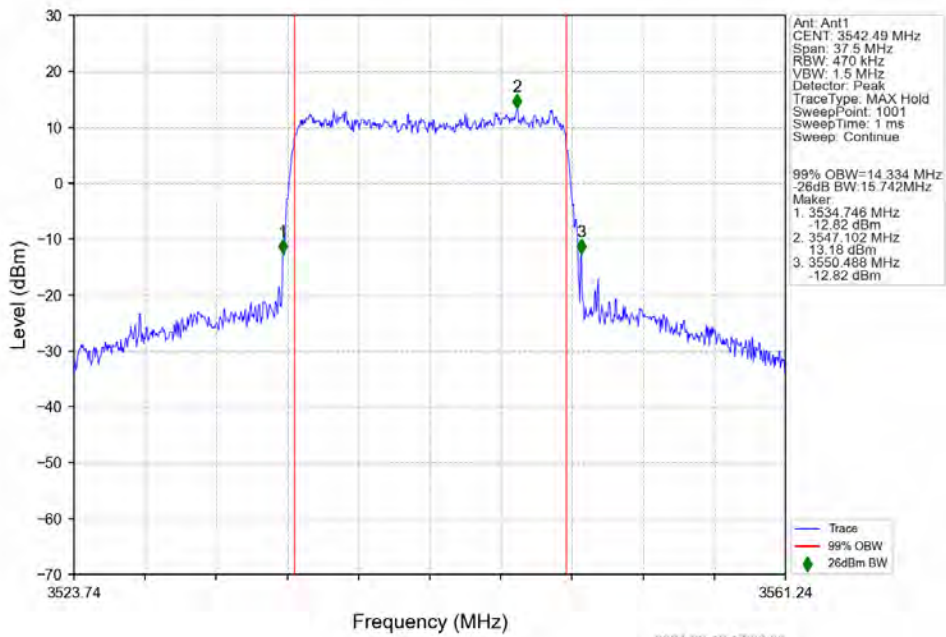

n78e 15kHz SISO NTV 15MHz CP-OFDM 64 QAM 3542.49MHz Outer Full