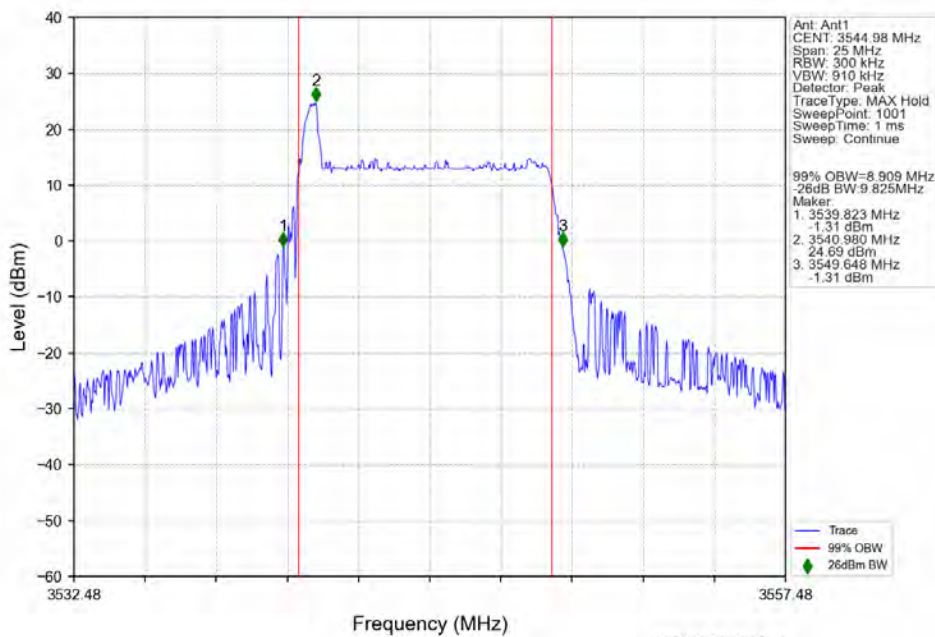

n78e 30kHz SISO NTN 10MHz DFT-s-OFDM 16 QAM 3544.98MHz Outer Full