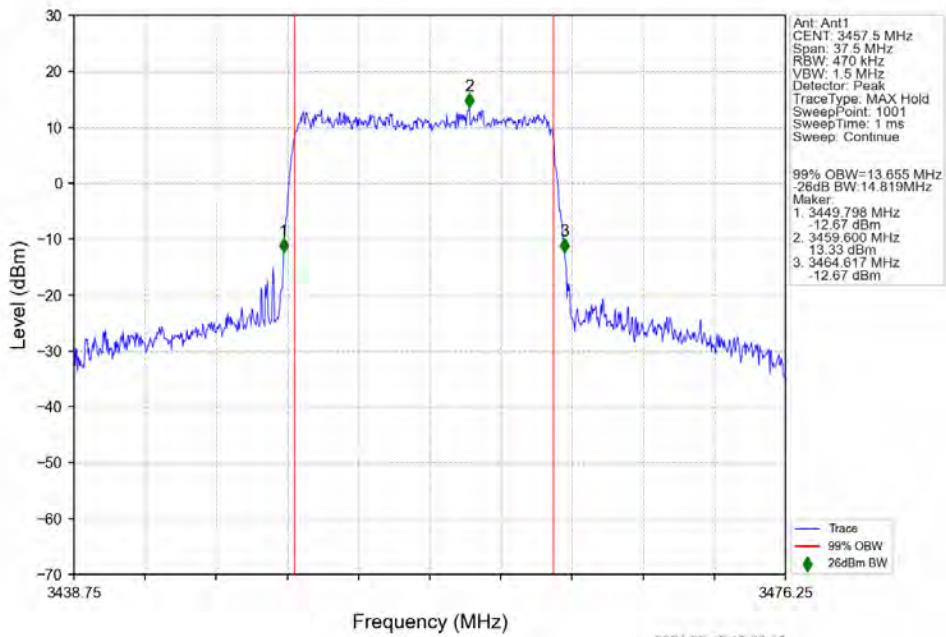

n78e 15kHz SISO NTN 15MHz DFT-s-OFDM 16 QAM 3457.5MHz Outer Full

n78e 15kHz SISO NTN 15MHz DFT-s-OFDM 16 QAM 3499.995MHz Outer Full

n78e 15kHz SISO NTN 15MHz DFT-s-OFDM 16 QAM 3542.49MHz Outer Full

n78e 15kHz SISO NTN 15MHz DFT-s-OFDM 64 QAM 3457.5MHz Outer Full