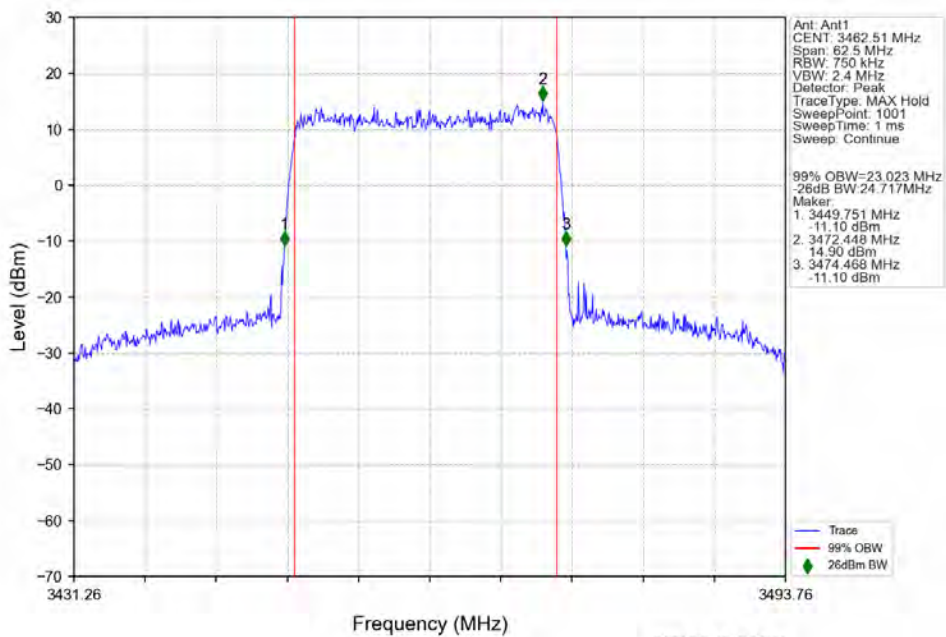

n78e 15kHz SISO NTN 25MHz DFT-s-OFDM 16 QAM 3462.51MHz Outer Full