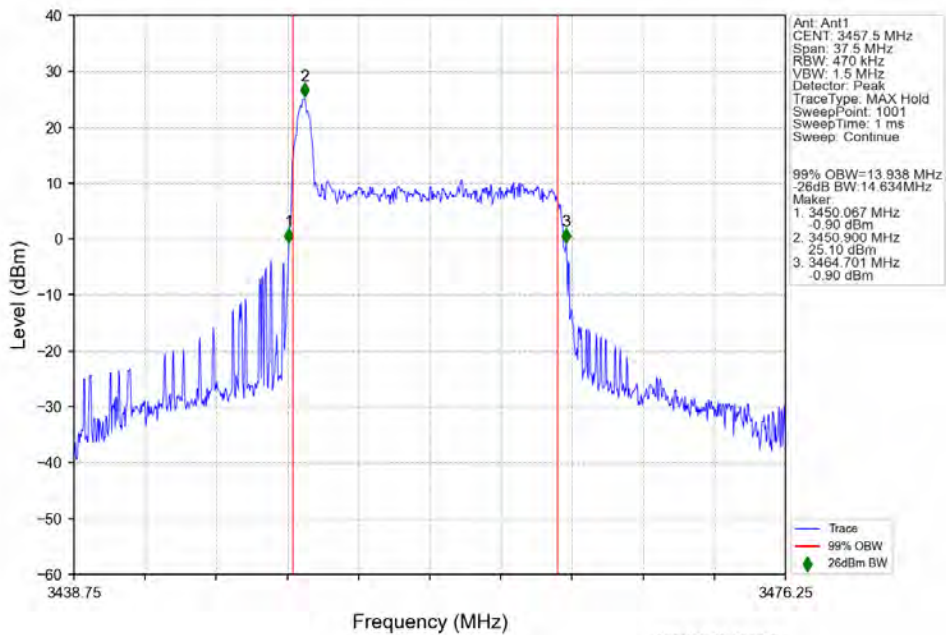

n78e 30kHz SISO NTN 15MHz CP-OFDM 256 QAM 3457.5MHz Outer Full