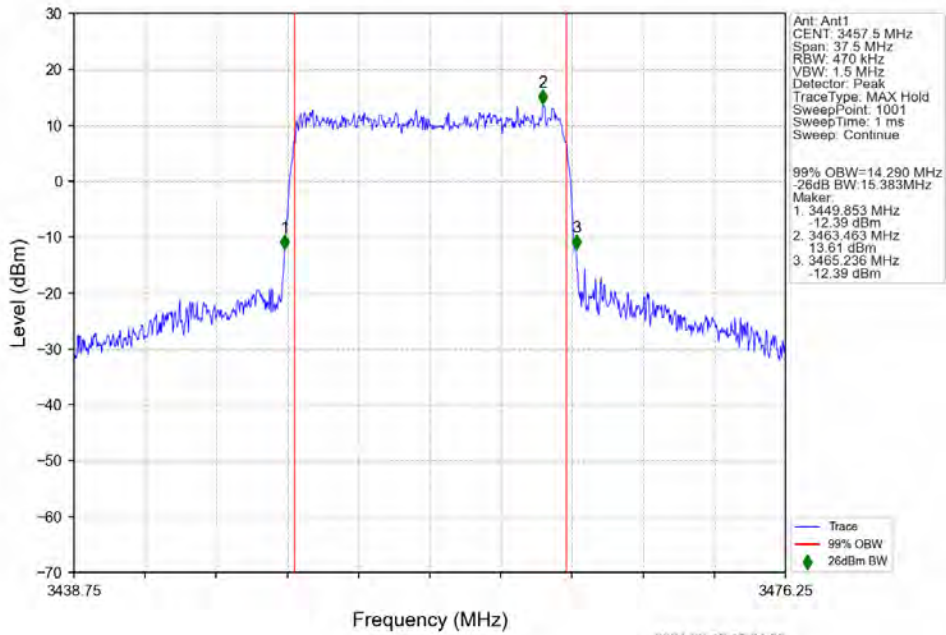

n78e 15kHz SISO NTV 15MHz CP-OFDM QPSK 3457.5MHz Outer Full