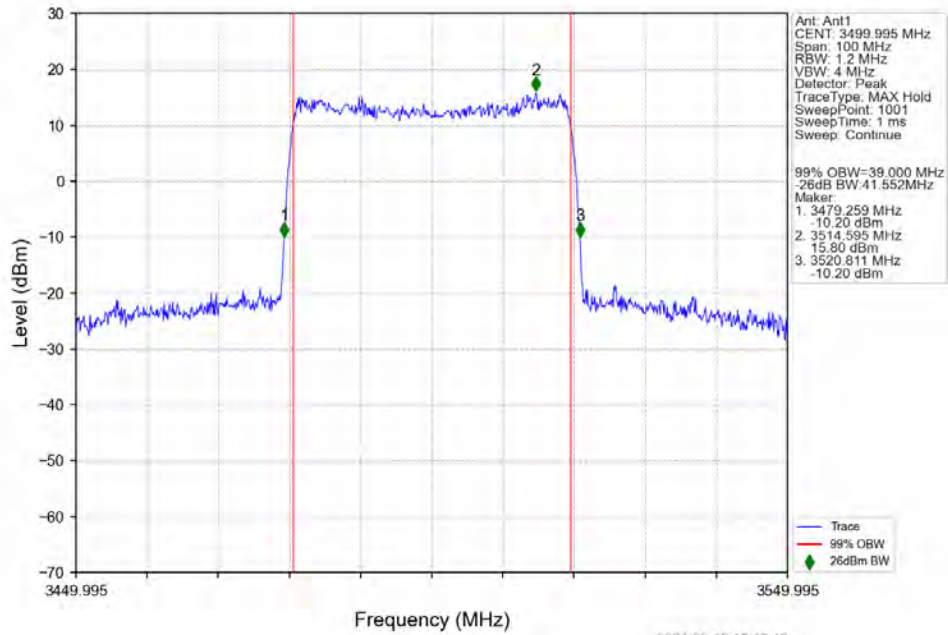

n78e 15kHz SISO NTV 40MHz DFT-s-OFDM 16 QAM 3499.995MHz Outer Full