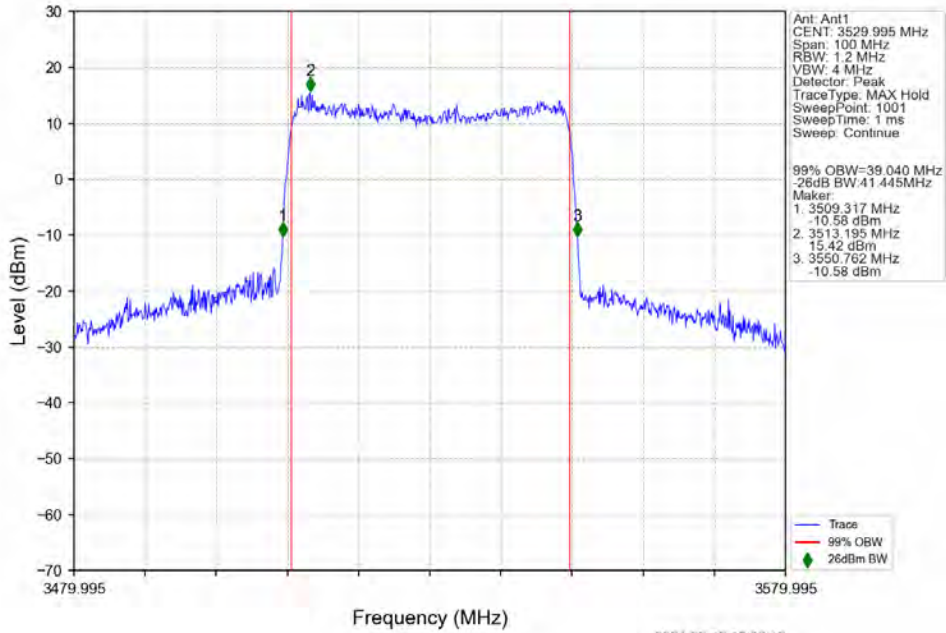

n78e 15kHz SISO NTN 40MHz CP-OFDM 64 QAM 3529.995MHz Outer Full