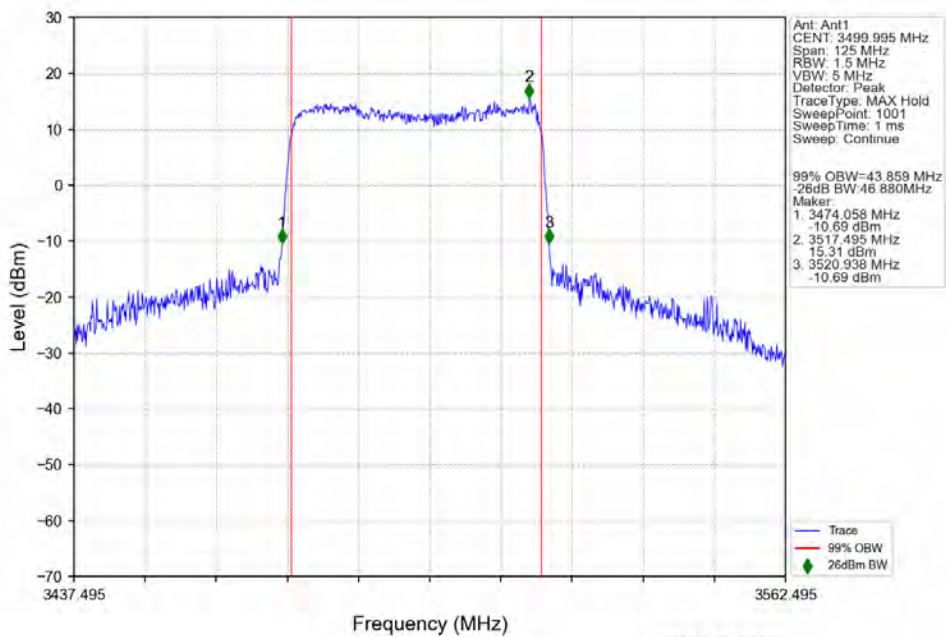

n78e 15kHz SISO NTV 50MHz CP-OFDM QPSK 3499.995MHz Outer Full