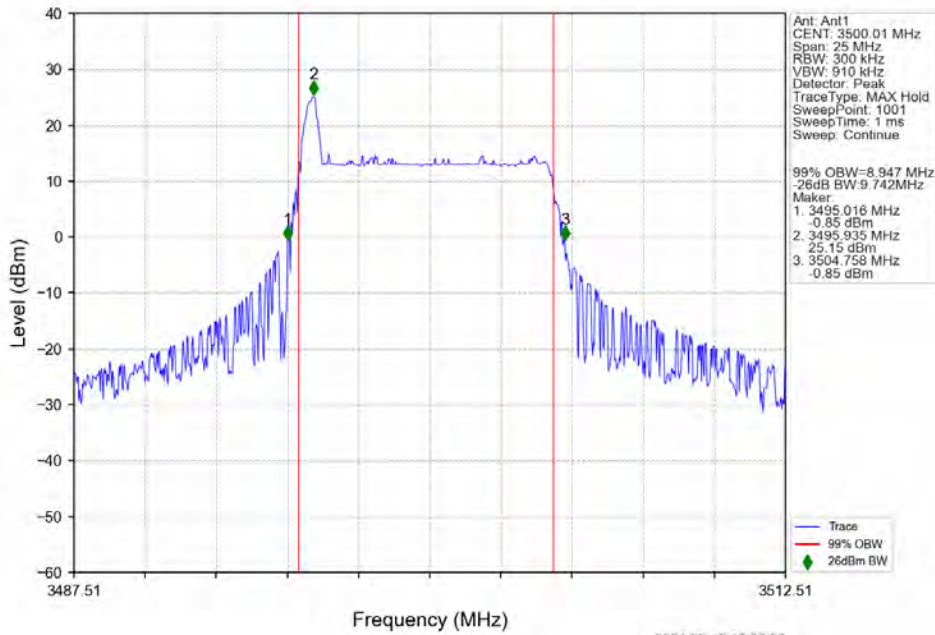

n78e 30kHz SISO NTN 10MHz DFT-s-OFDM 16 QAM 3500.01MHz Outer Full