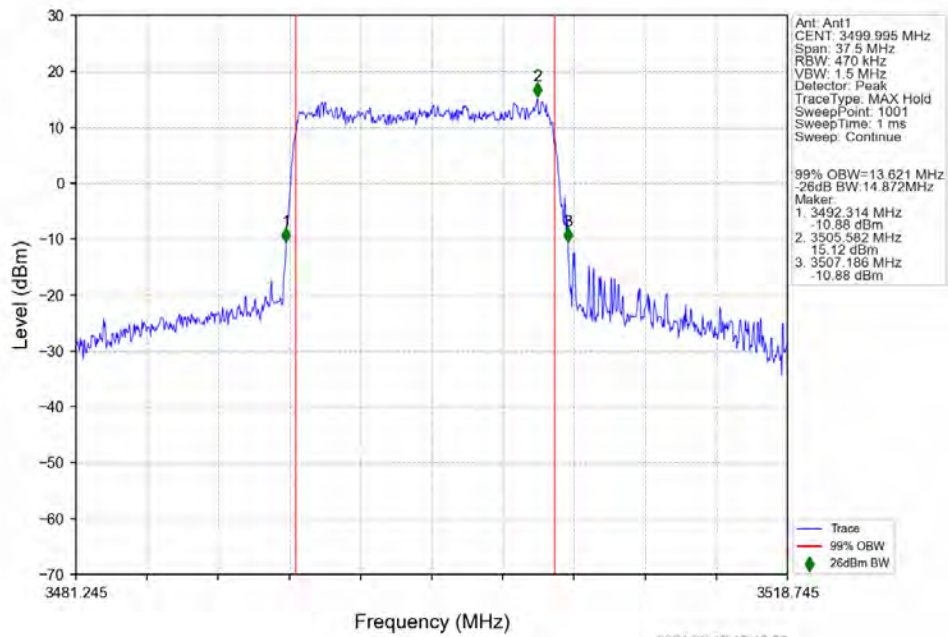

n78e 15kHz SISO NTN 15MHz DFT-s-OFDM 16 QAM 3499.995MHz Outer Full