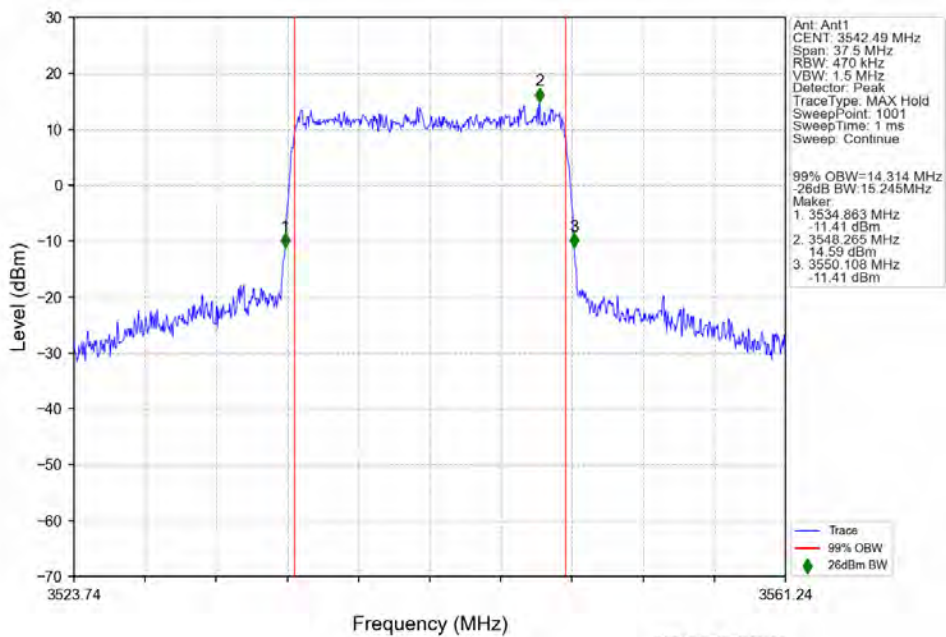

n78e 15kHz SISO NTN 15MHz CP-OFDM 16 QAM 3542.49MHz Outer Full