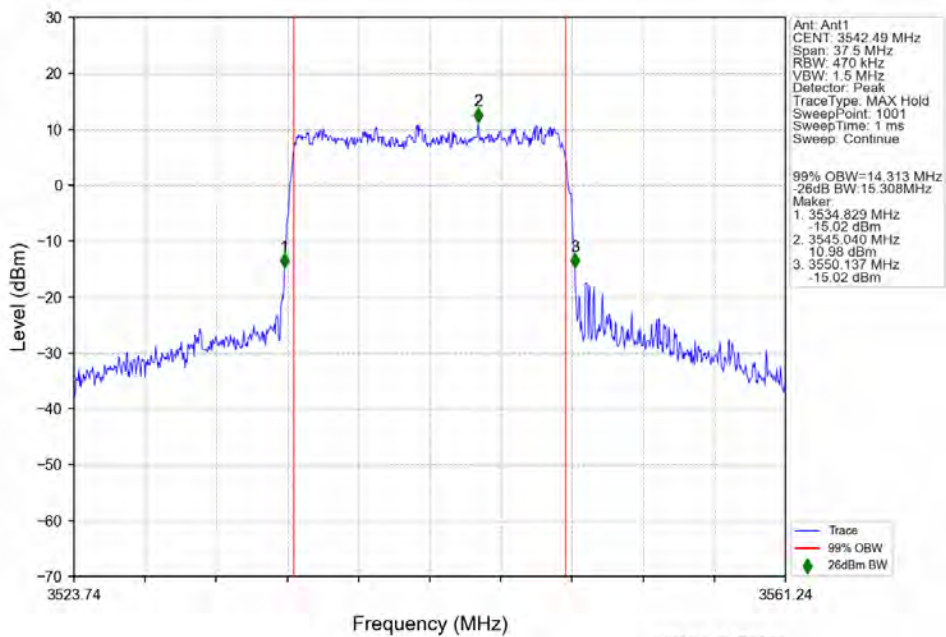

n78e 15kHz SISO NTN 15MHz CP-OFDM 256 QAM 3542.49MHz Outer Full