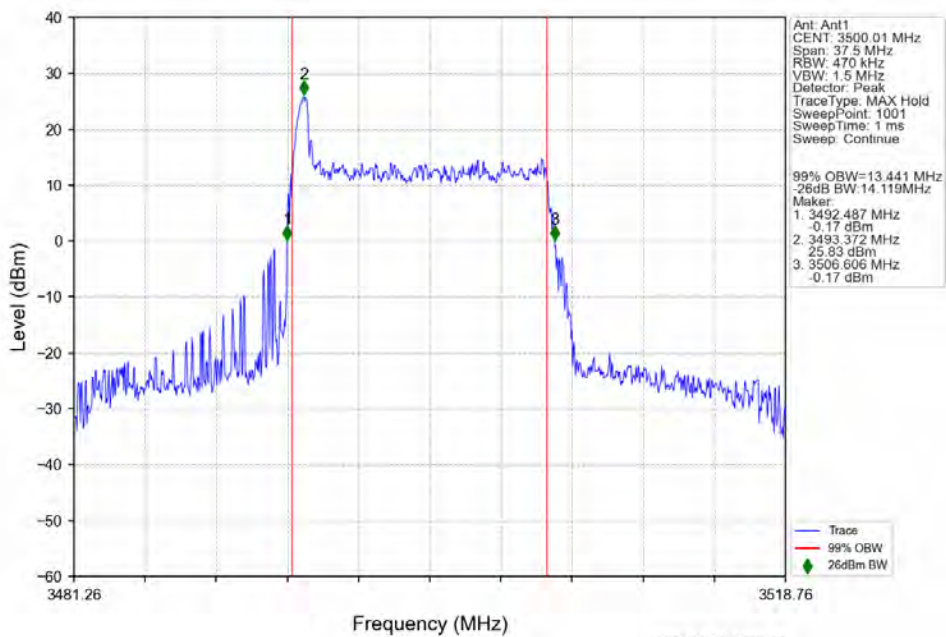

n78e 30kHz SISO NTN 15MHz DFT-s-OFDM 64 QAM 3500.01MHz Outer Full