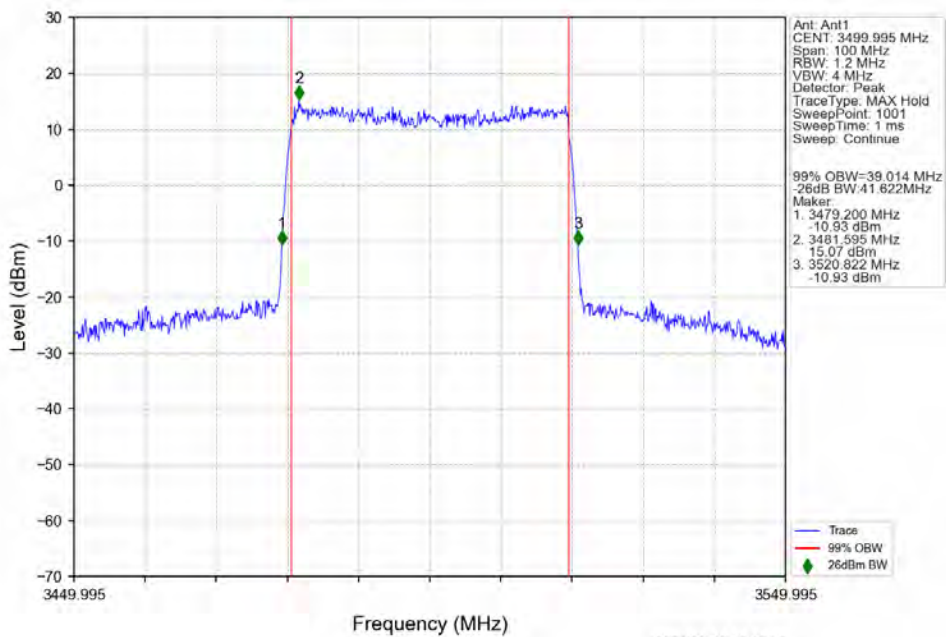

n78e 15kHz SISO NTV 40MHz DFT-s-OFDM 64 QAM 3499.995MHz Outer Full