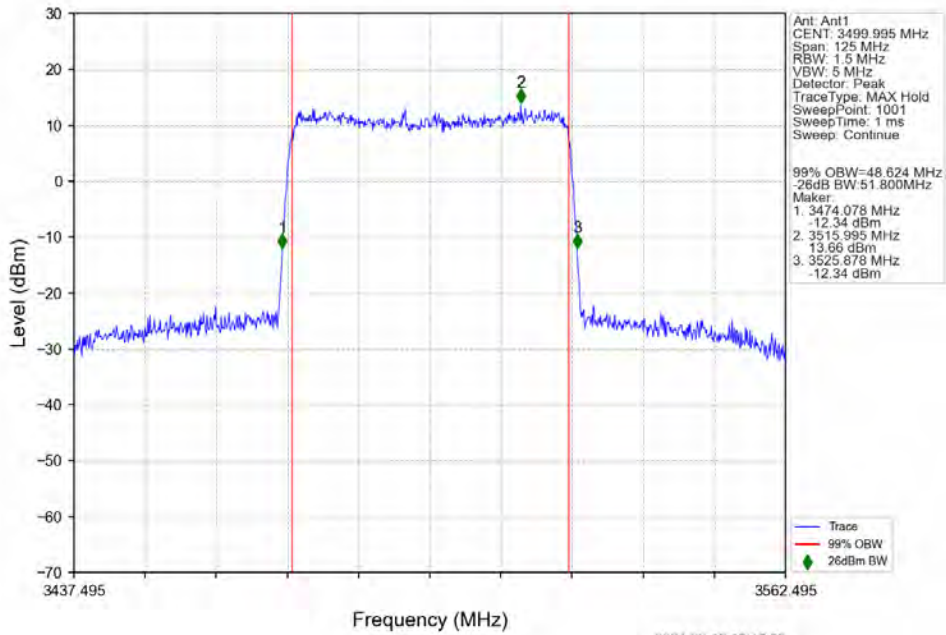

n78e 15kHz SISO NTN 50MHz DFT-s-OFDM 64 QAM 3499.995MHz Outer Full

n78e 15kHz SISO NTN 50MHz DFT-s-OFDM 64 QAM 3525MHz Outer Full

n78e 15kHz SISO NTN 50MHz DFT-s-OFDM 256 QAM 3475.005MHz Outer Full

n78e 15kHz SISO NTN 50MHz DFT-s-OFDM 256 QAM 3499.995MHz Outer Full