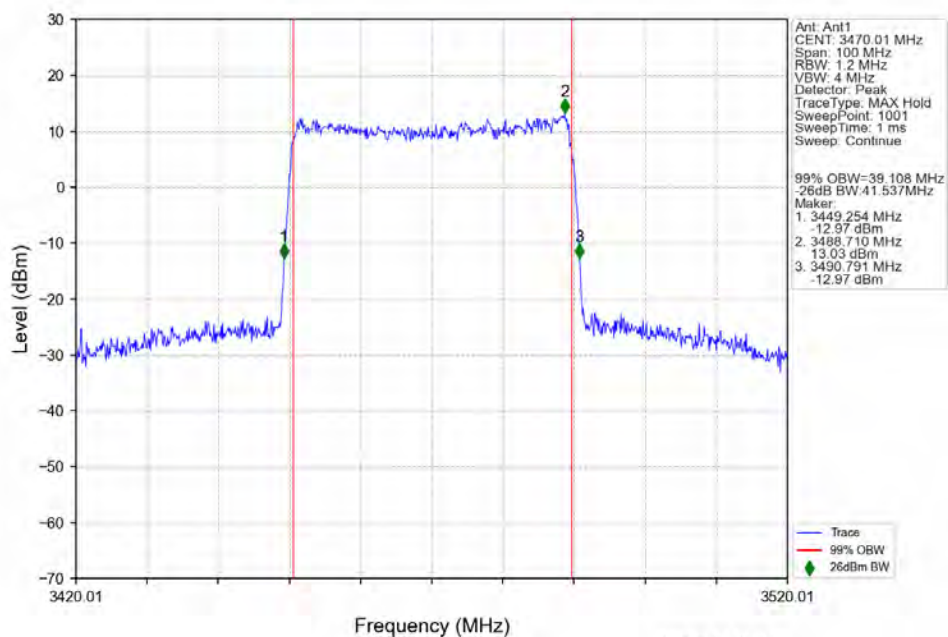

n78e 15kHz SISO NTV 40MHz DFT-s-OFDM 64 QAM 3470.01MHz Outer Full

n78e 15kHz SISO NTV 40MHz DFT-s-OFDM 64 QAM 3499.995MHz Outer Full

n78e 15kHz SISO NTN 40MHz DFT-s-OFDM 64 QAM 3529.995MHz Outer Full

n78e 15kHz SISO NTN 40MHz DFT-s-OFDM 256 QAM 3470.01MHz Outer Full