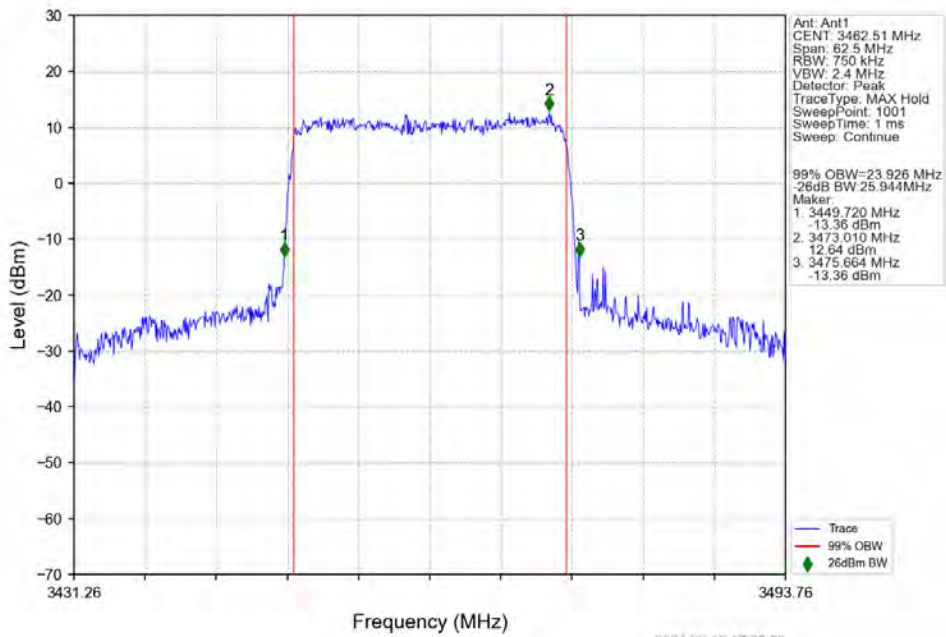

n78e 15kHz SISO NTN 25MHz CP-OFDM 64 QAM 3462.51MHz Outer Full