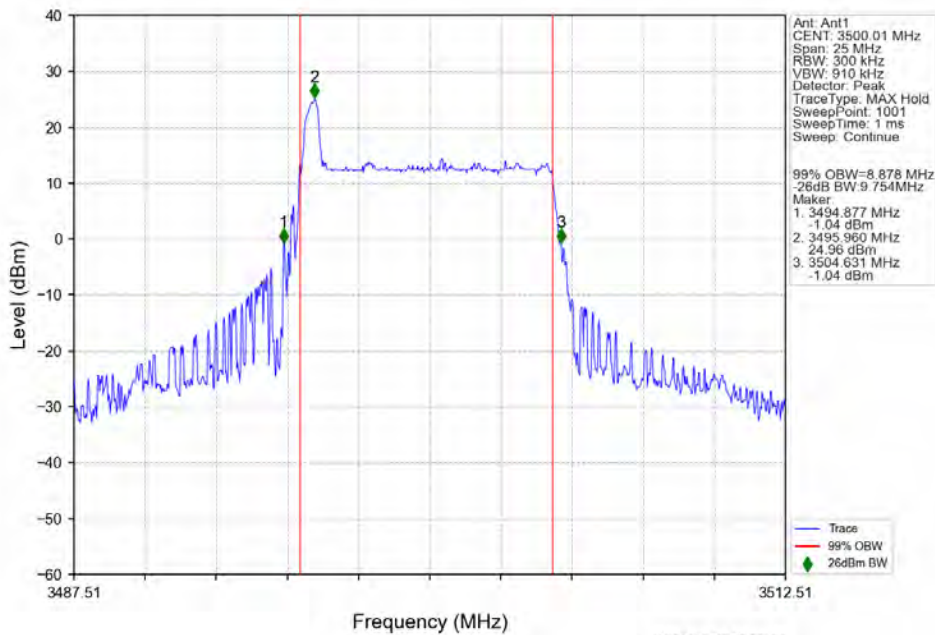

n78e 30kHz SISO NTN 10MHz DFT-s-OFDM 16 QAM 3500.01MHz Outer Full

n78e 30kHz SISO NTN 10MHz DFT-s-OFDM 16 QAM 3544.98MHz Outer Full

n78e 30kHz SISO NTN 10MHz DFT-s-OFDM 64 QAM 3455.01MHz Outer Full

n78e 30kHz SISO NTN 10MHz DFT-s-OFDM 64 QAM 3500.01MHz Outer Full