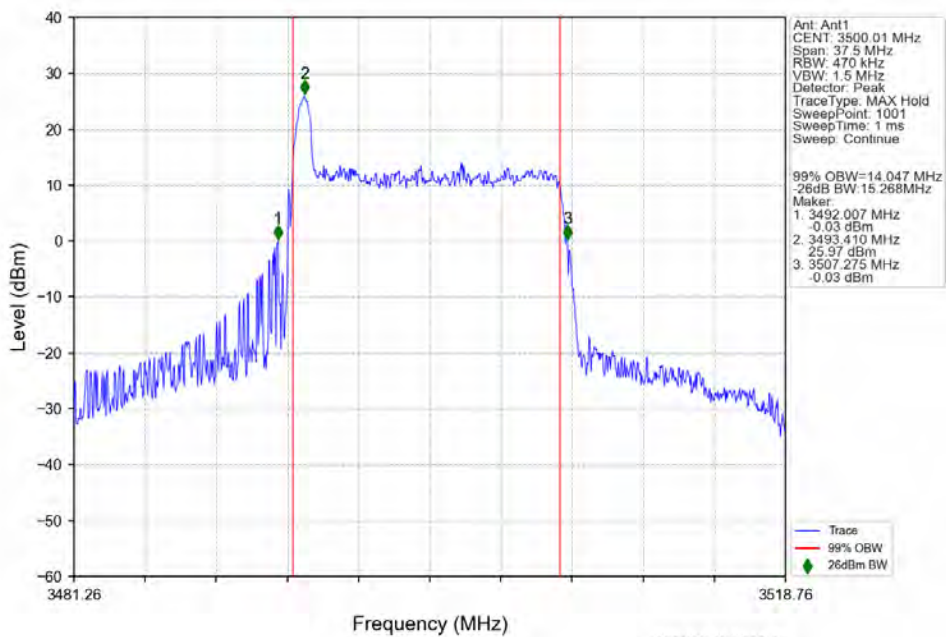

n78e 30kHz SISO NTN 15MHz CP-OFDM 64 QAM 3500.01MHz Outer Full