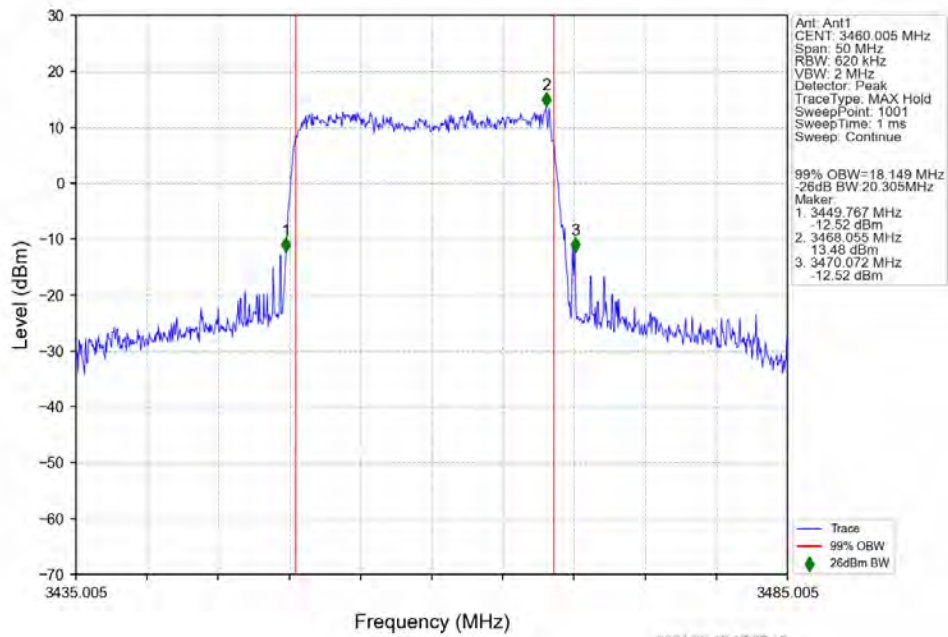

n78e 15kHz SISO NTN 20MHz DFT-s-OFDM 64 QAM 3460.005MHz Outer Full