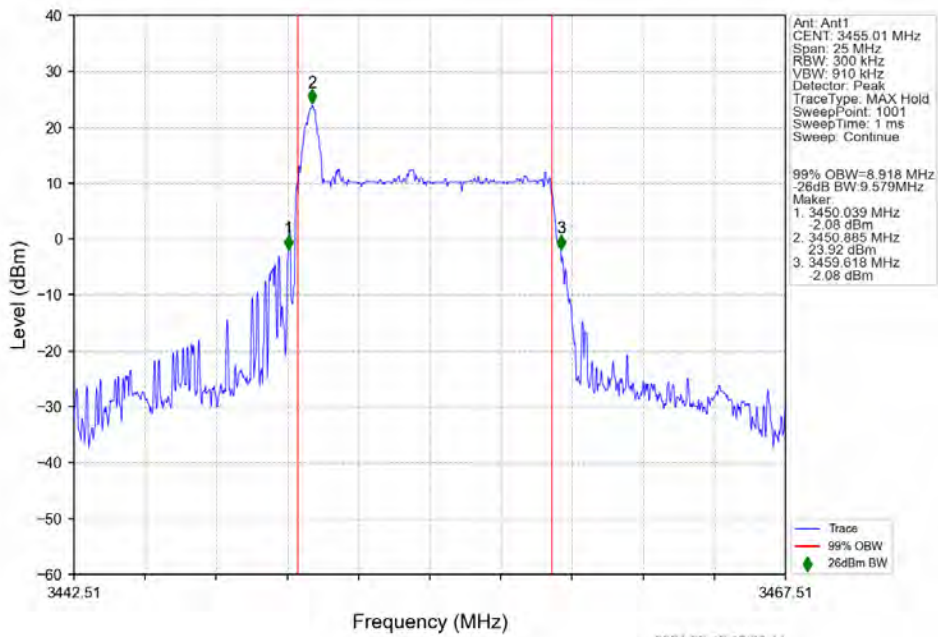

n78e 30kHz SISO NTV 10MHz DFT-s-OFDM 256 QAM 3455.01MHz Outer Full