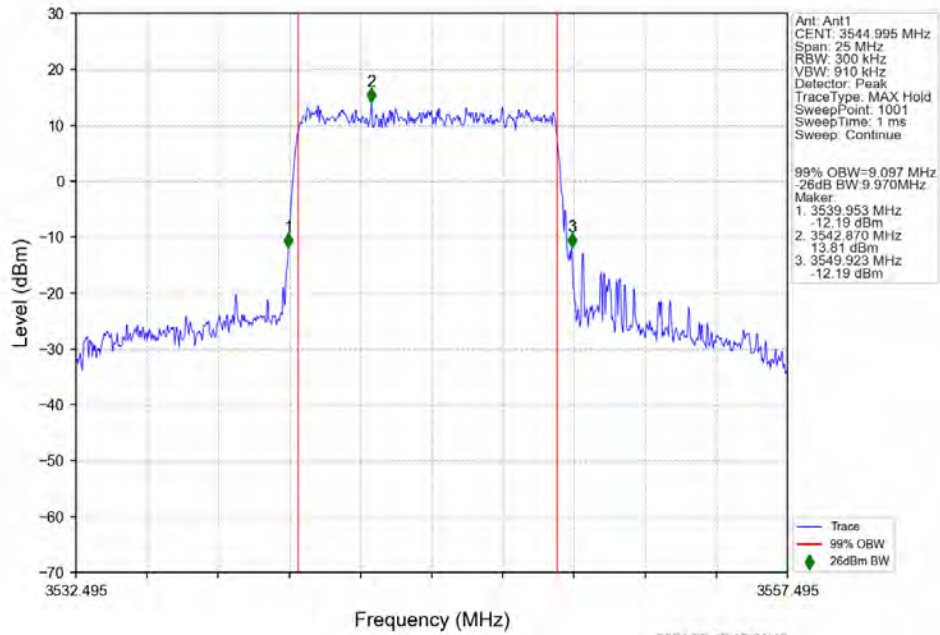

n78e 15kHz SISO NTN 10MHz DFT-s-OFDM 16 QAM 3544.995MHz Outer Full

n78e 15kHz SISO NTN 10MHz DFT-s-OFDM 64 QAM 3455.01MHz Outer Full

n78e 15kHz SISO NTN 10MHz DFT-s-OFDM 64 QAM 3499.995MHz Outer Full

n78e 15kHz SISO NTVN 10MHz DFT-s-OFDM 64 QAM 3544.995MHz Outer Full