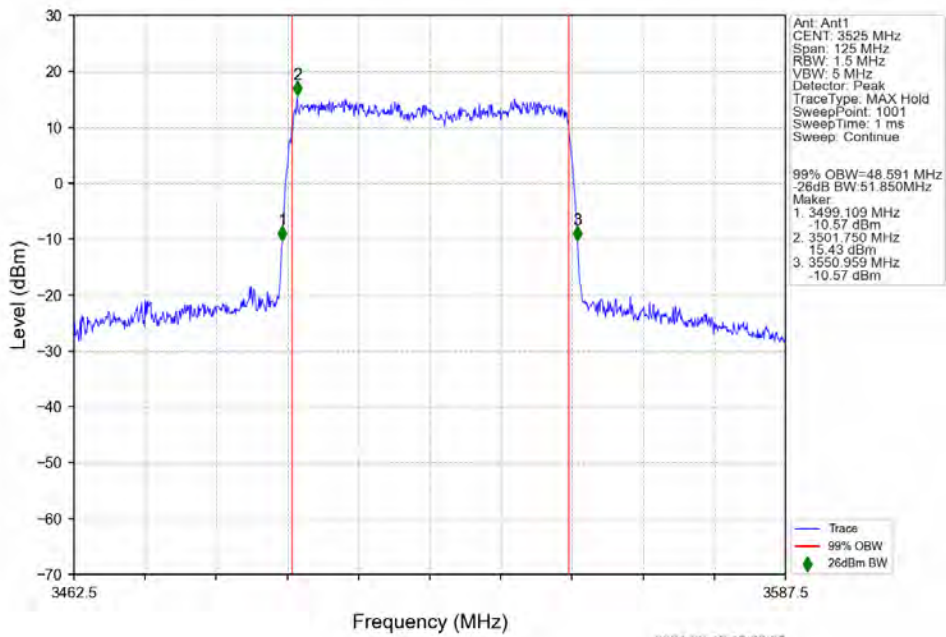

n78e 15kHz SISO NTN 50MHz DFT-s-OFDM 64 QAM 3525MHz Outer Full