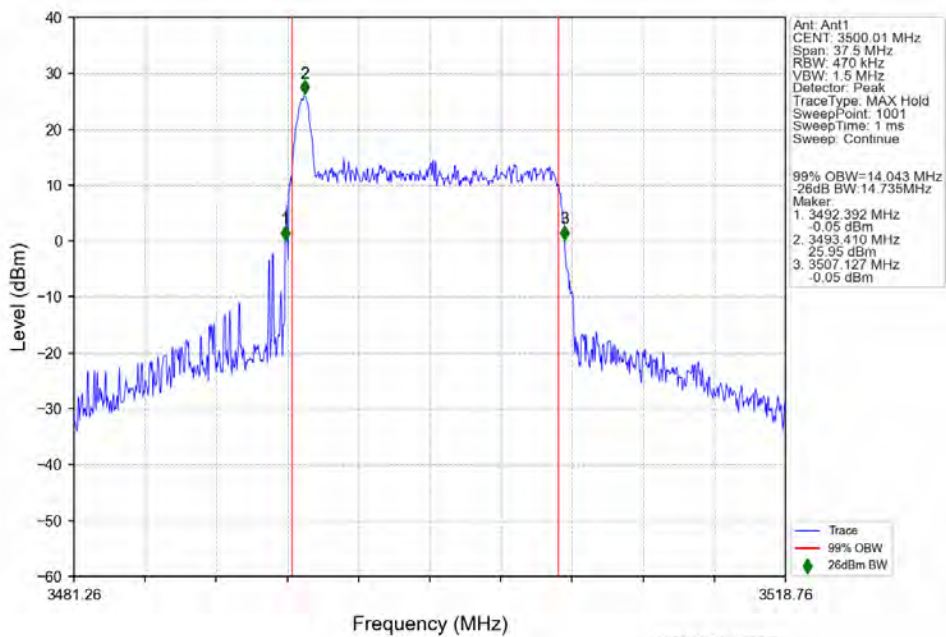

n78e 30kHz SISO NTV 15MHz CP-OFDM QPSK 3500.01MHz Outer Full