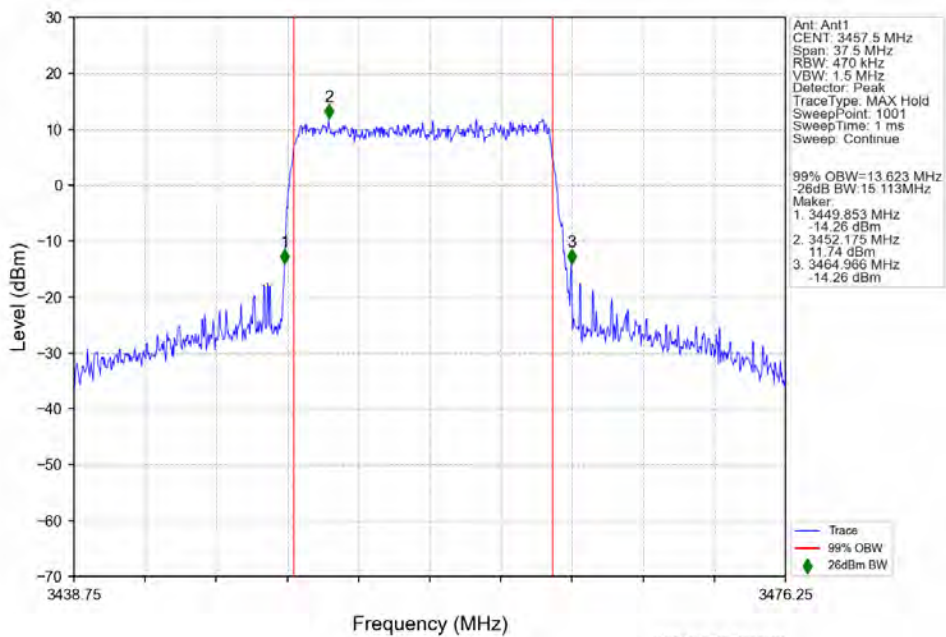

n78e 15kHz SISO NTN 15MHz DFT-s-OFDM 256 QAM 3457.5MHz Outer Full