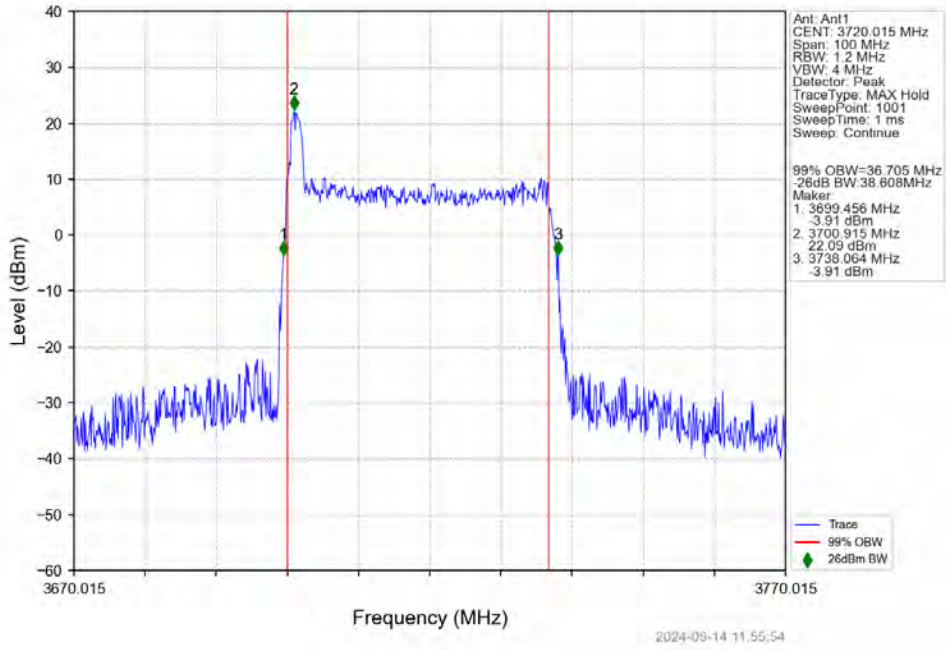

n78a 30kHz SISO NTN 40MHz DFT-s-OFDM 256 QAM 3720.015MHz Outer Full