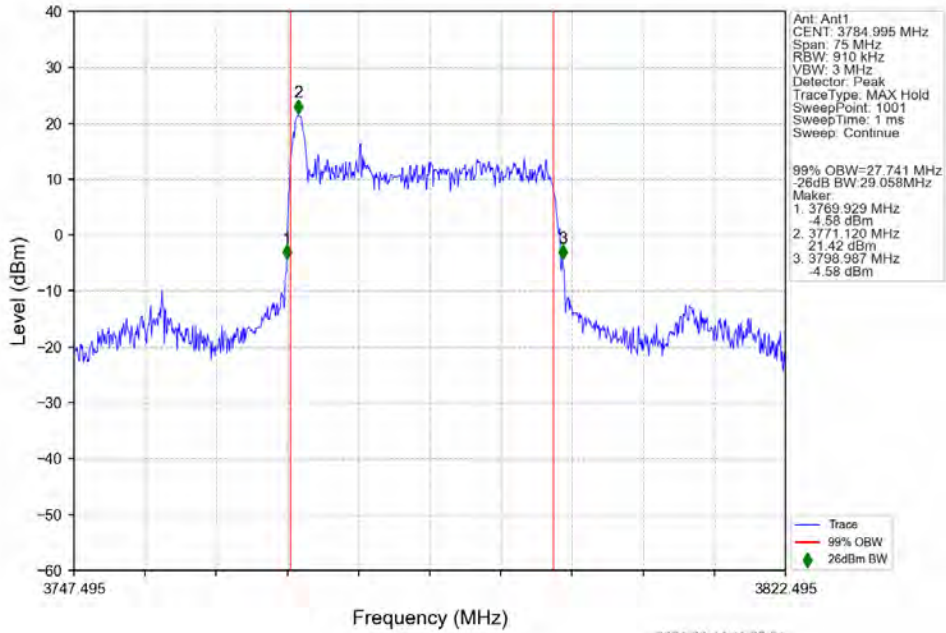

4.2.12 30k_SISO_30MHz_NTNV

n78a_30kHz_SISO_NTNV_30MHz_DFT-s-OFDM PI/2 BPSK_3715.005MHz_Outer_Full

n78a_30kHz_SISO_NTNV_30MHz_DFT-s-OFDM PI/2 BPSK_3750.015MHz_Outer_Full

n78a 30kHz SISO NTN 30MHz DFT-s-OFDM PI/2 BPSK 3784.995MHz Outer Full