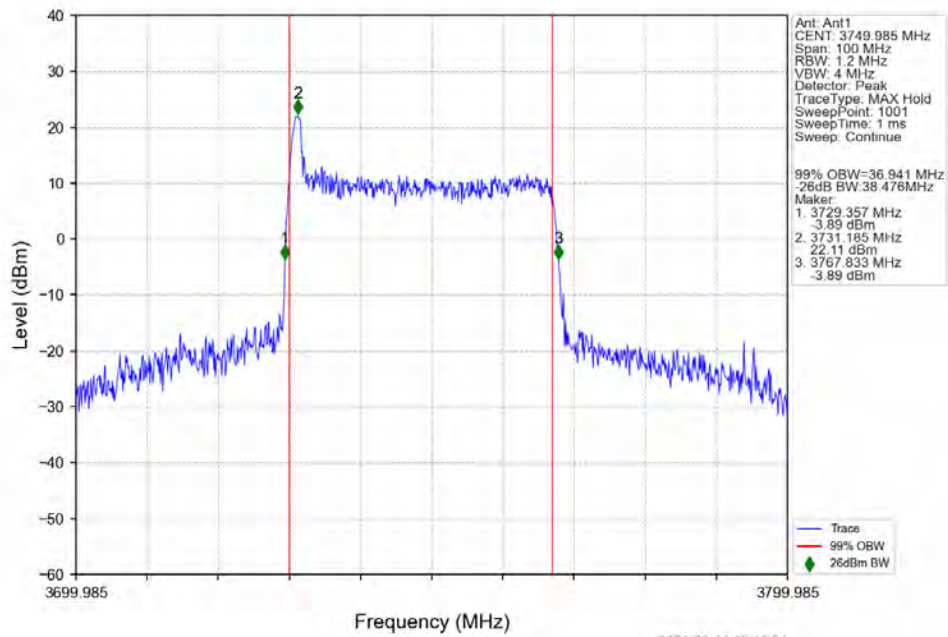

n78a 30kHz SISO NTN 40MHz DFT-s-OFDM 16 QAM 3750.015MHz Outer Full