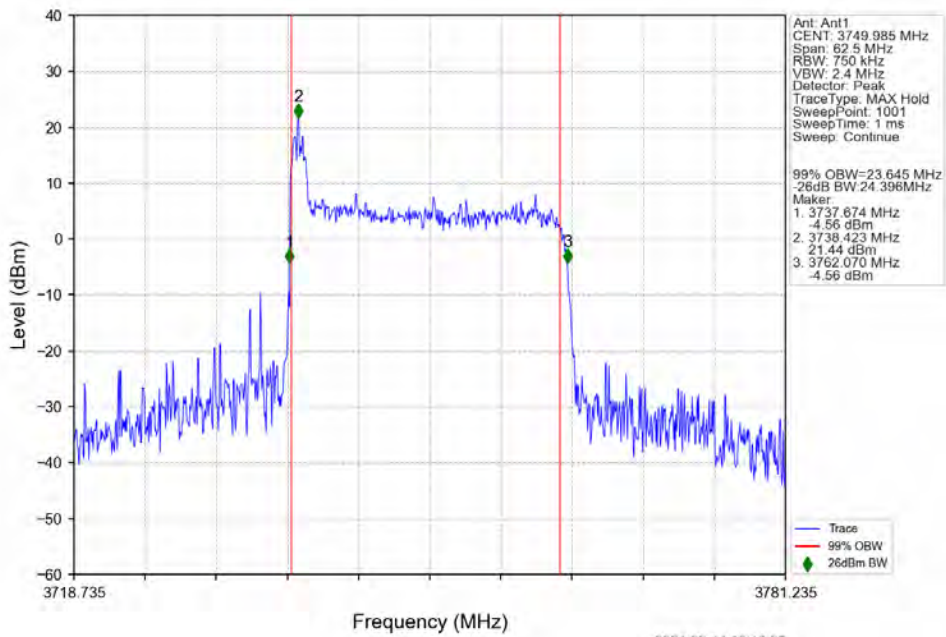

n78a 30kHz SISO NTVN 25MHz CP-OFDM 256 QAM 3750.015MHz Outer Full