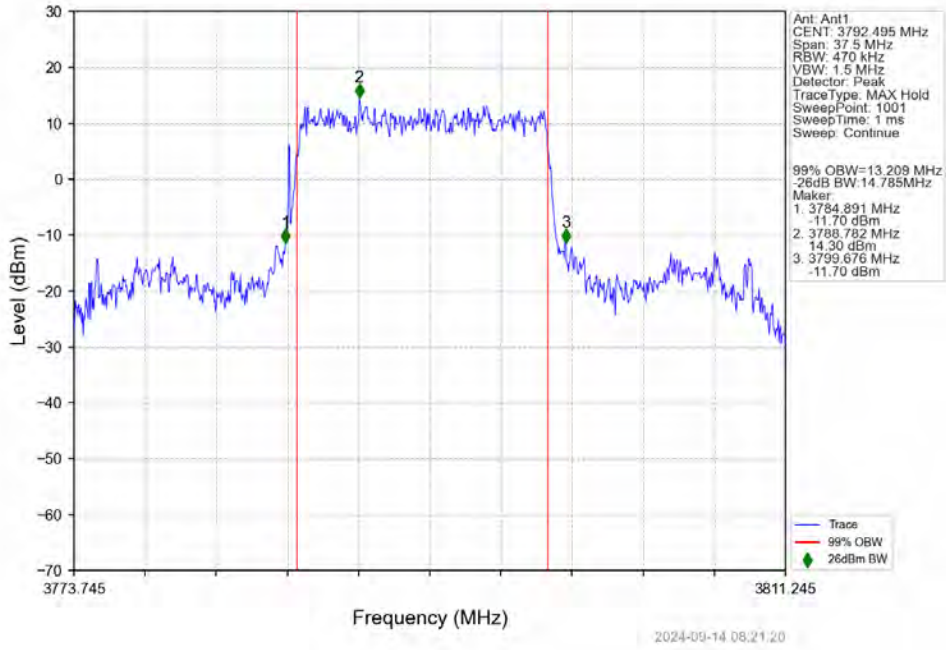

n78a 30kHz SISO NTN 15MHz DFT-s-OFDM PI/2 BPSK 3792.495MHz Outer Full