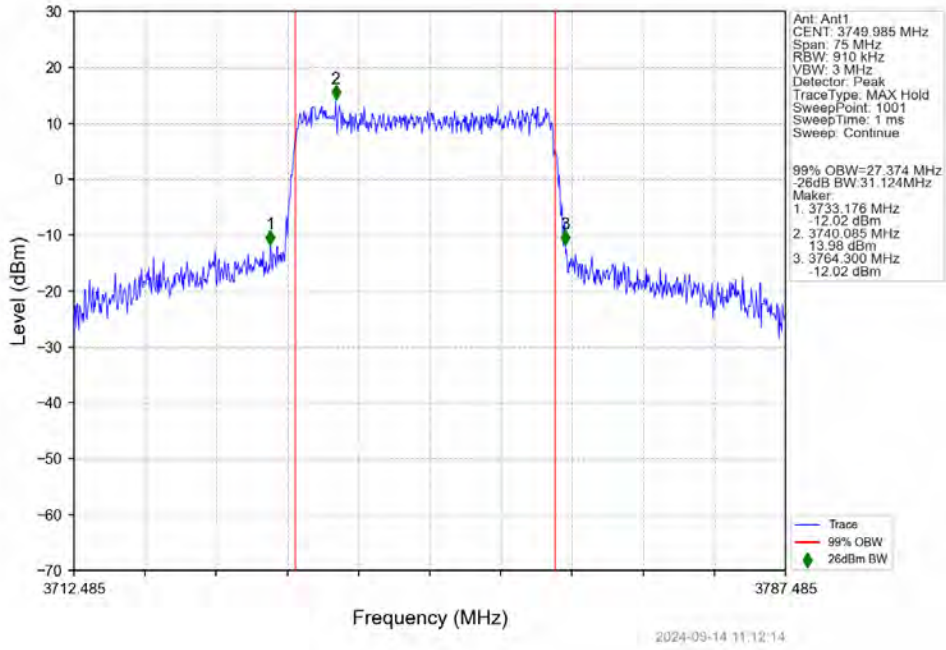

n78a 30kHz SISO NTN 30MHz DFT-s-OFDM QPSK 3750.015MHz Outer Full