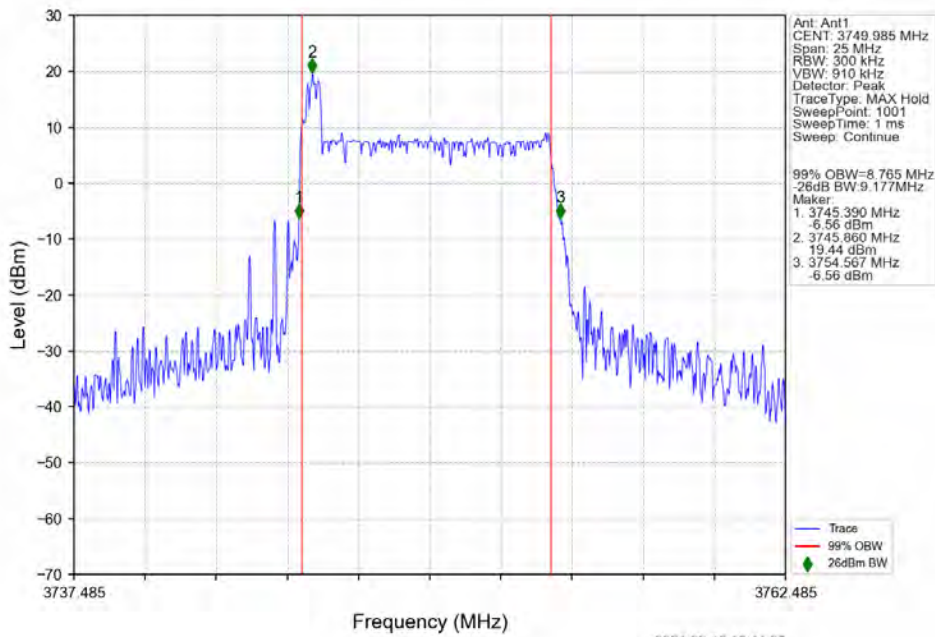

n78a 30kHz SISO NTN 10MHz DFT-s-OFDM 256 QAM 3750.015MHz Outer Full