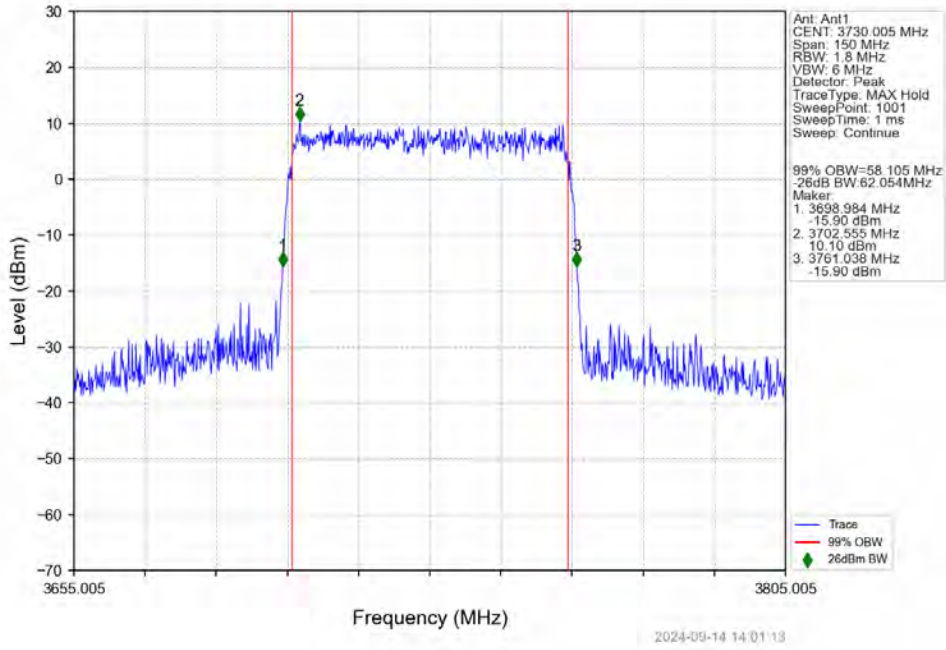

n78a 30kHz SISO NTV 60MHz DFT-s-OFDM 256 QAM 3730.005MHz Outer Full