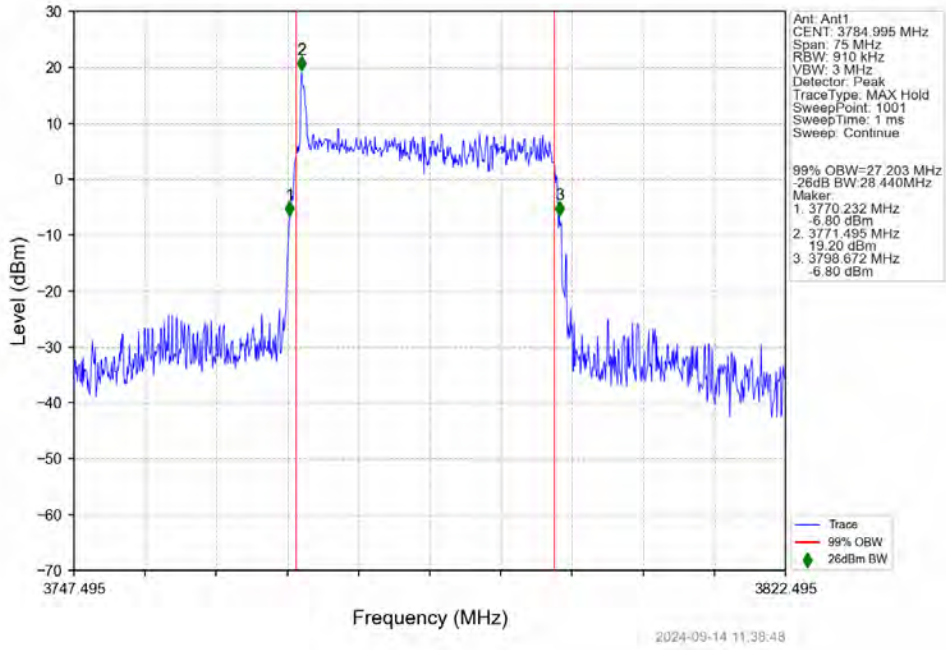

n78a 30kHz SISO NTV 30MHz DFT-s-OFDM 256 QAM 3784.995MHz Outer Full