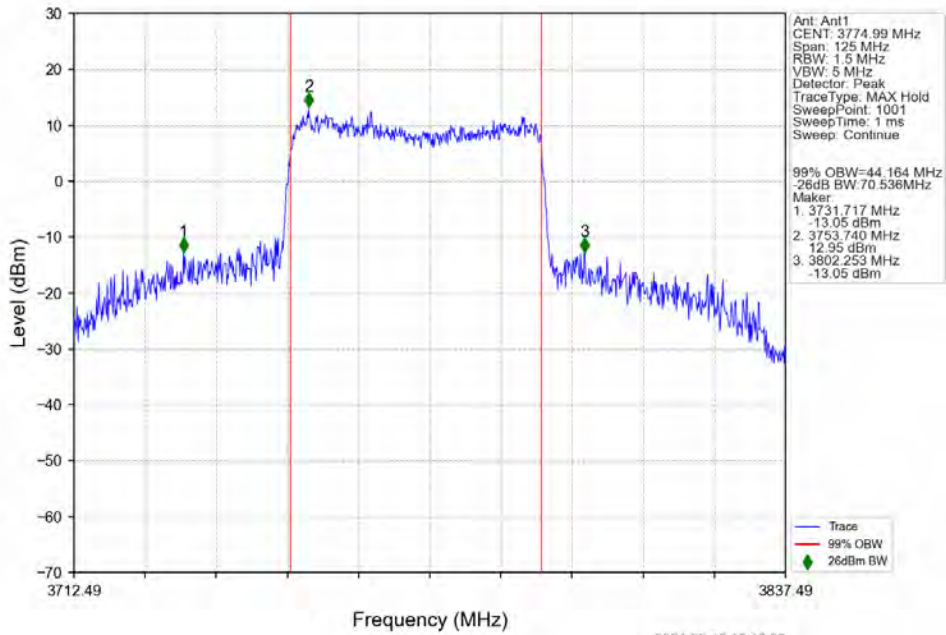

n78a 15kHz SISO NTN 50MHz CP-OFDM 16 QAM 3725.01MHz Outer Full

n78a 15kHz SISO NTN 50MHz CP-OFDM 16 QAM 3750MHz Outer Full

n78a 15kHz SISO NTN 50MHz CP-OFDM 16 QAM 3774.99MHz Outer Full

n78a 15kHz SISO NTN 50MHz CP-OFDM 64 QAM 3725.01MHz Outer Full