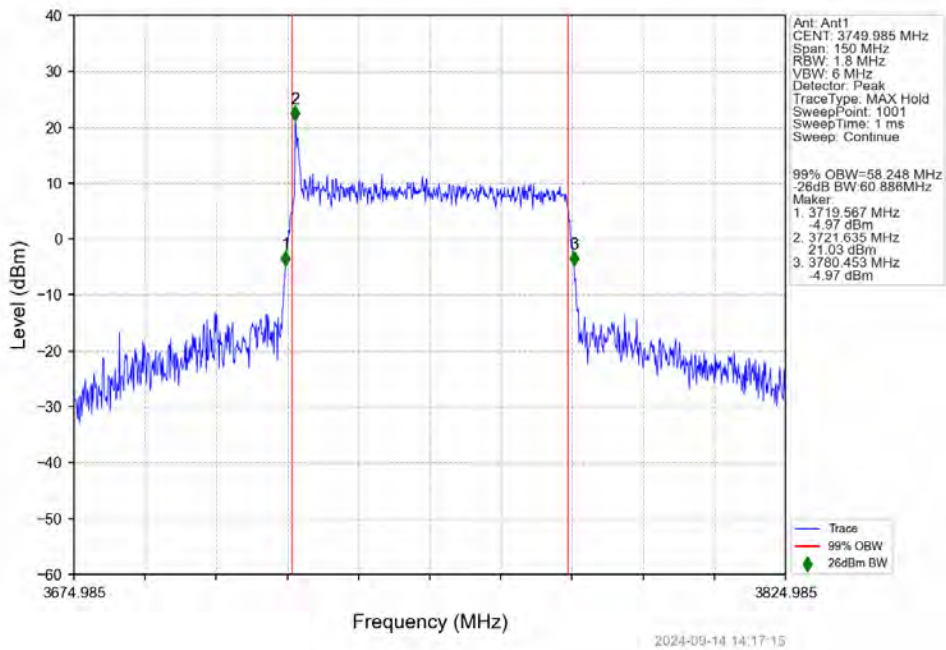

n78a 30kHz SISO NTN 60MHz CP-OFDM 16 QAM 3750.015MHz Outer Full