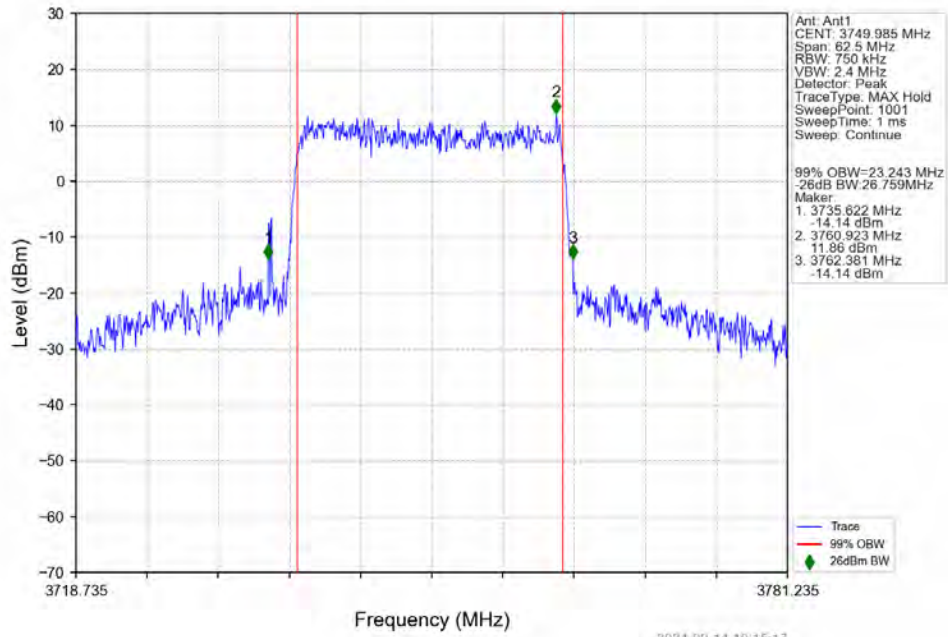

n78a 30kHz SISO NTV 25MHz DFT-s-OFDM 64 QAM 3750.015MHz Outer Full