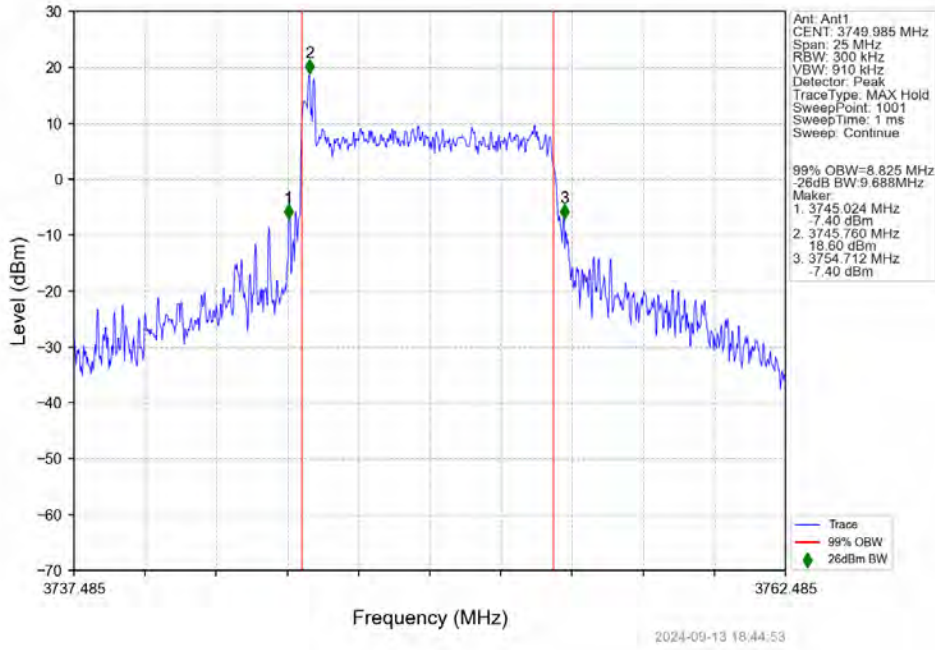

n78a 30kHz SISO NTV 10MHz CP-OFDM QPSK 3750.015MHz Outer Full