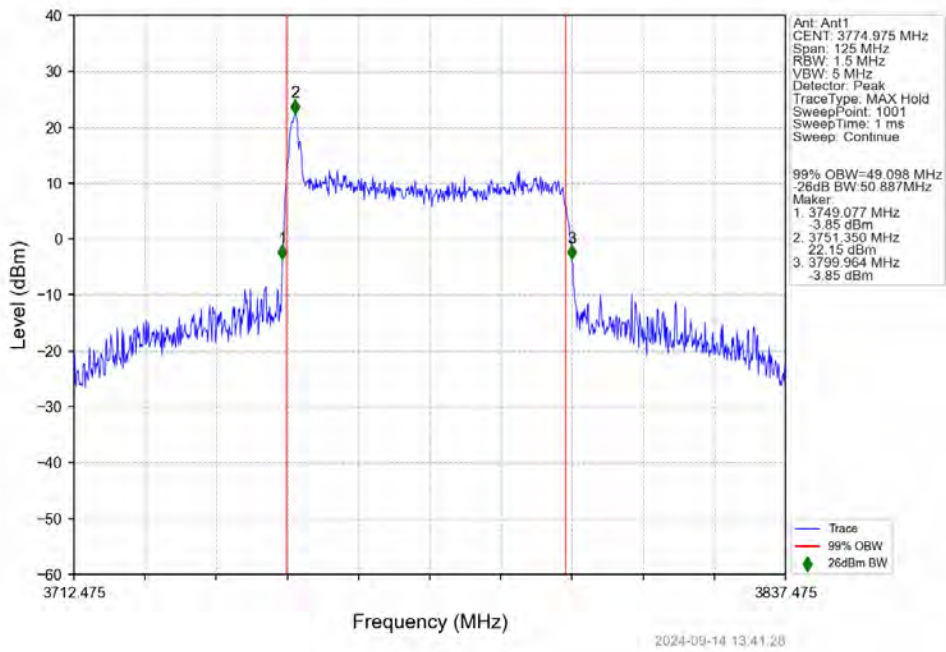

n78a 30kHz SISO NTV 50MHz CP-OFDM QPSK 3774.975MHz Outer Full