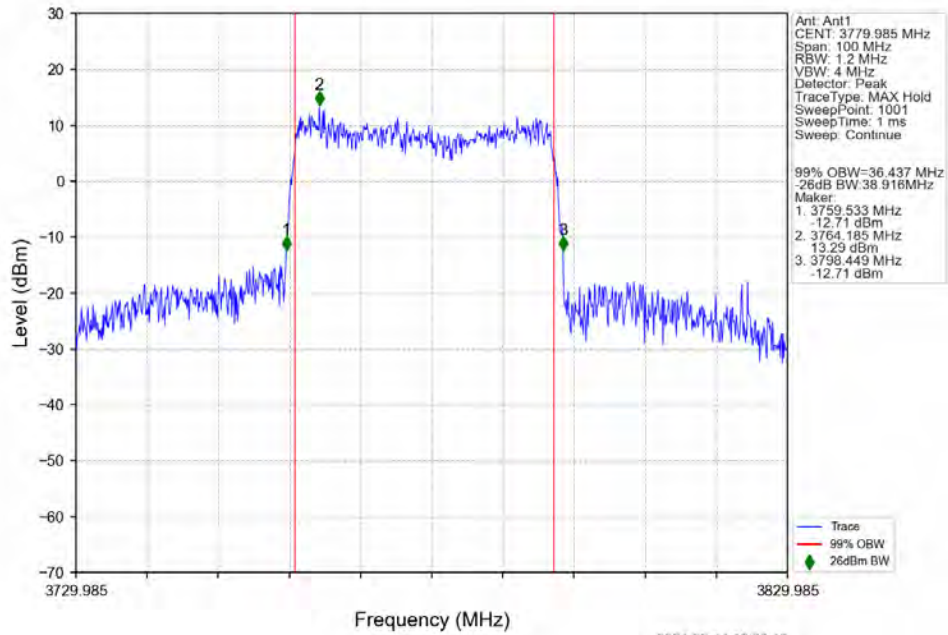

n78a 30kHz SISO NTN 40MHz DFT-s-OFDM 16 QAM 3779.985MHz Outer Full