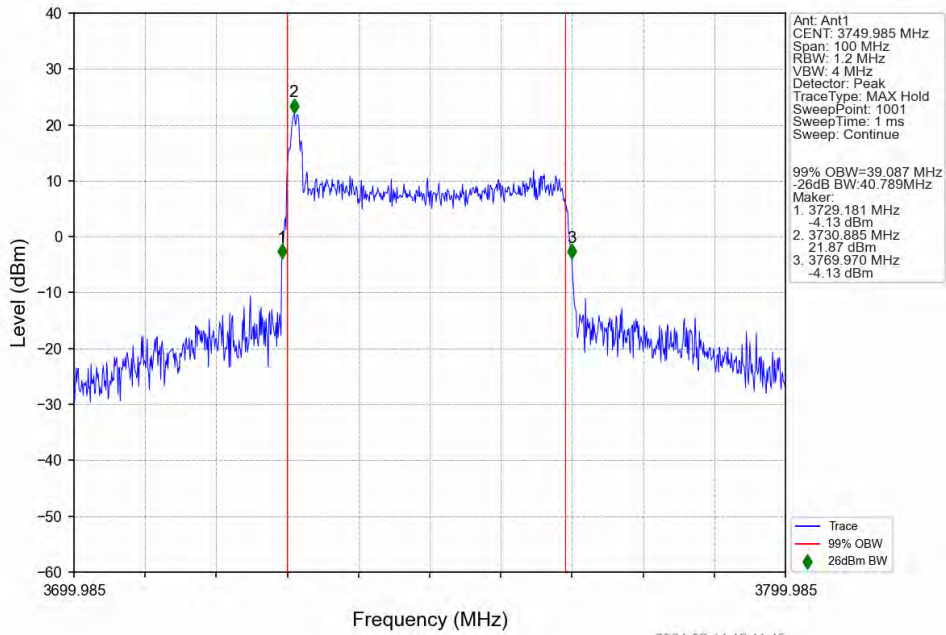

n78a 30kHz SISO NTV 40MHz CP-OFDM QPSK 3750.015MHz Outer Full