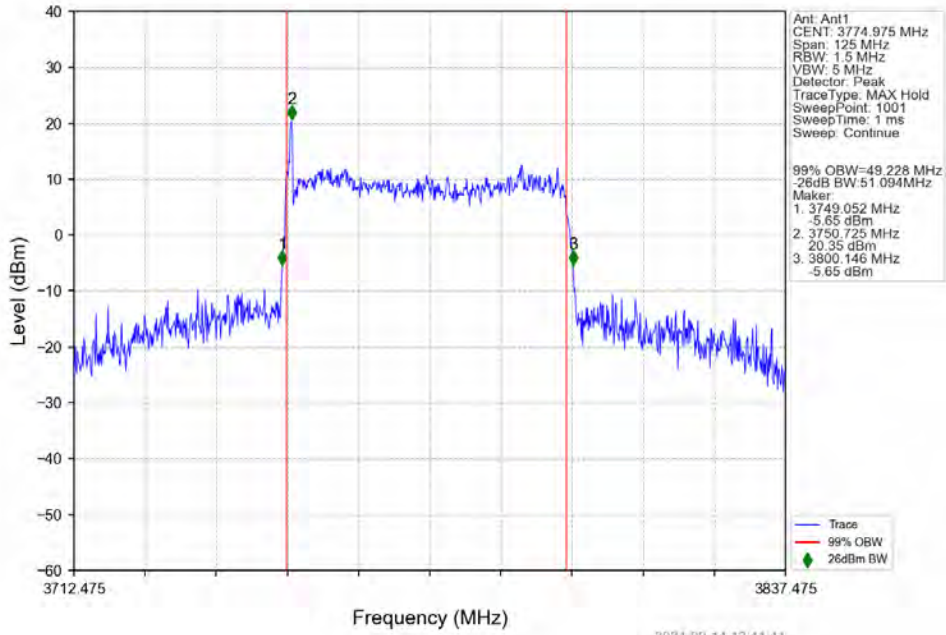

n78a 30kHz SISO NTN 50MHz CP-OFDM 16 QAM 3774.975MHz Outer Full