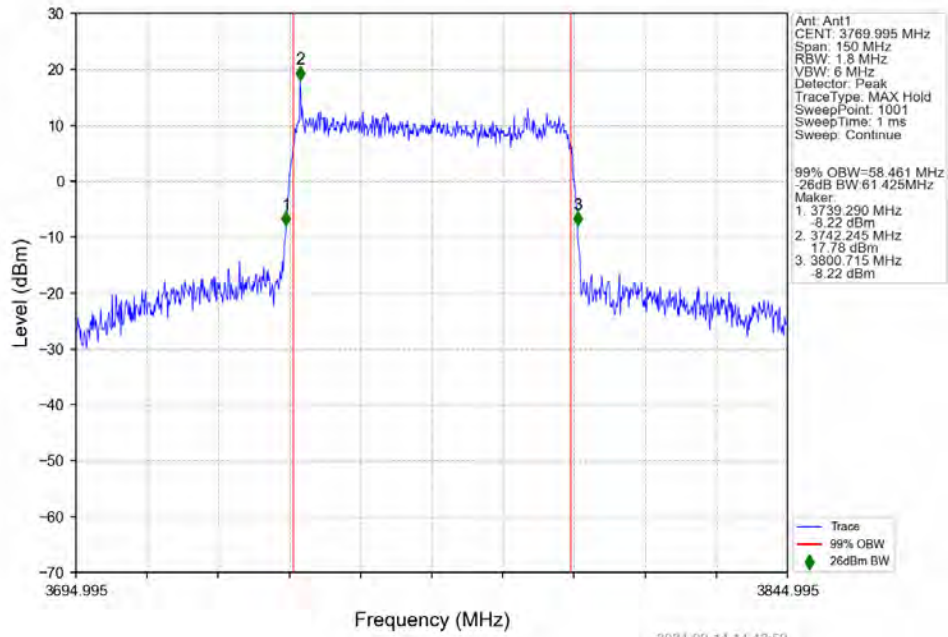

n78a 30kHz SISO NTN 60MHz DFT-s-OFDM 16 QAM 3769.995MHz Outer Full