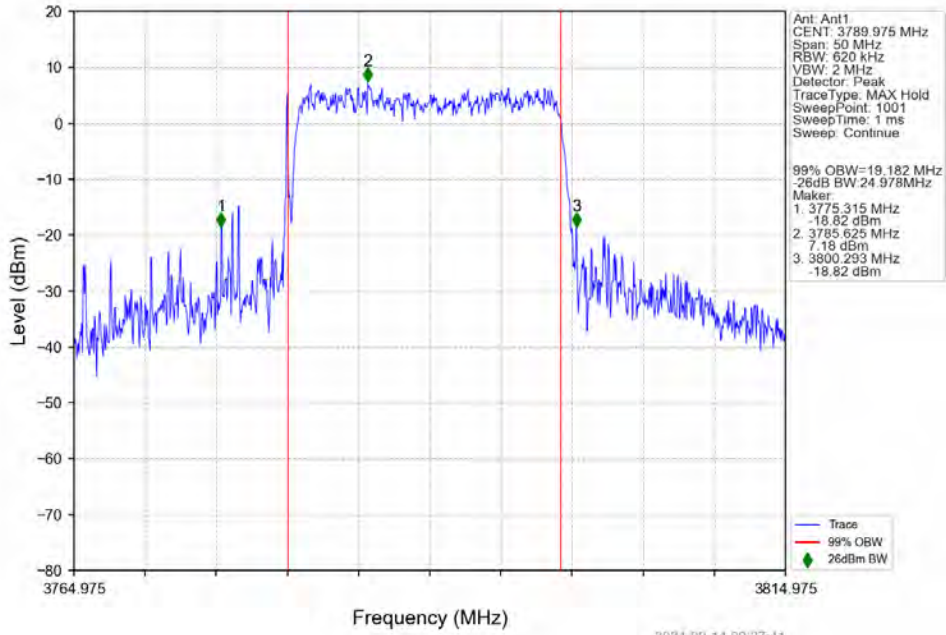

n78a 30kHz SISO NTN 20MHz CP-OFDM 256 QAM 3789.975MHz Outer Full