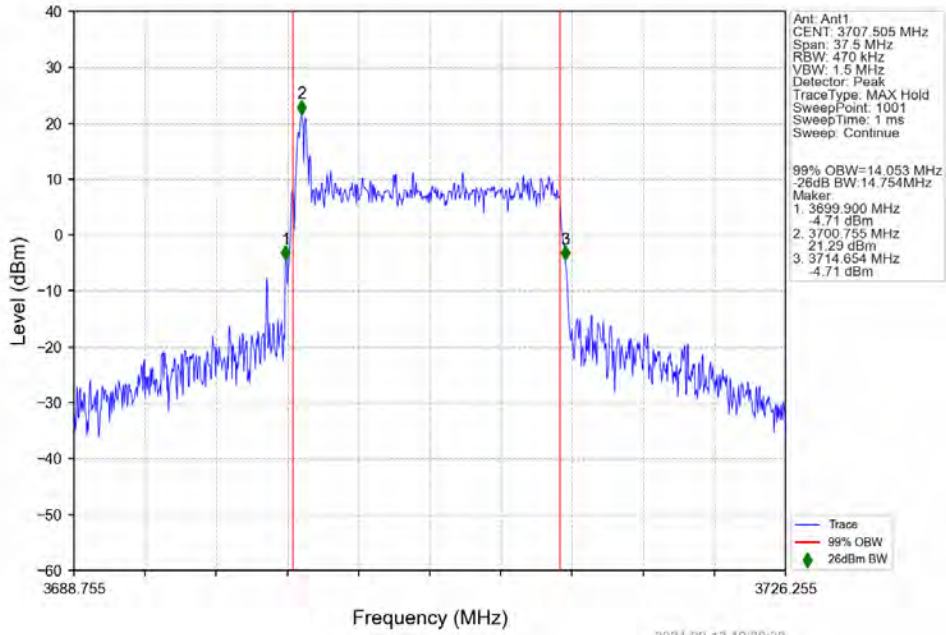

n78a 30kHz SISO NTV 15MHz CP-OFDM QPSK 3707.505MHz Outer Full

n78a 30kHz SISO NTV 15MHz CP-OFDM QPSK 3750.015MHz Outer Full

n78a 30kHz SISO NTV 15MHz CP-OFDM QPSK 3792.495MHz Outer Full

n78a 30kHz SISO NTN 15MHz CP-OFDM 16 QAM 3707.505MHz Outer Full