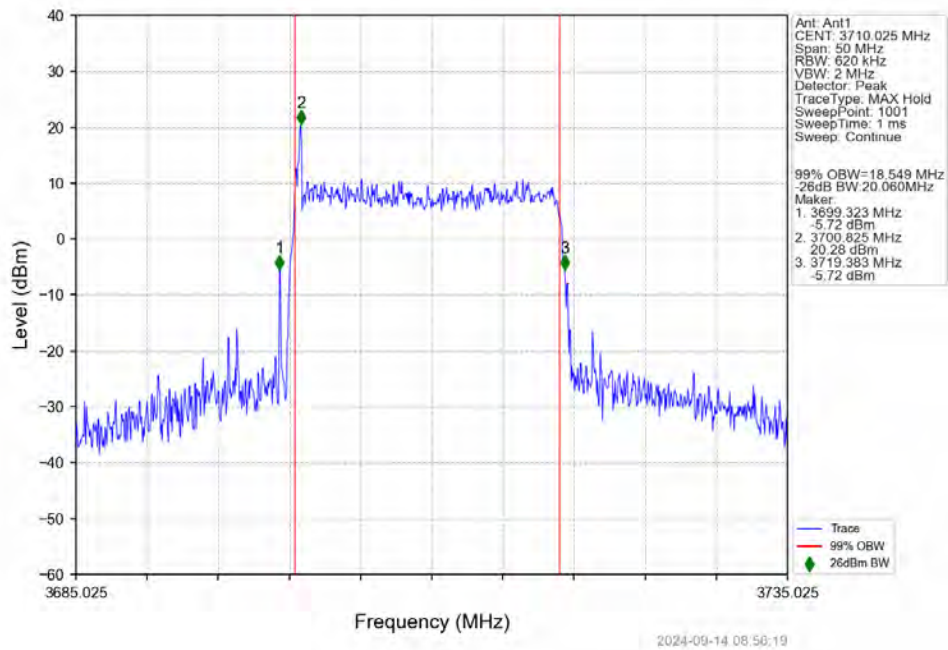

n78a 30kHz SISO NTN 20MHz DFT-s-OFDM 64 QAM 3710.025MHz Outer Full