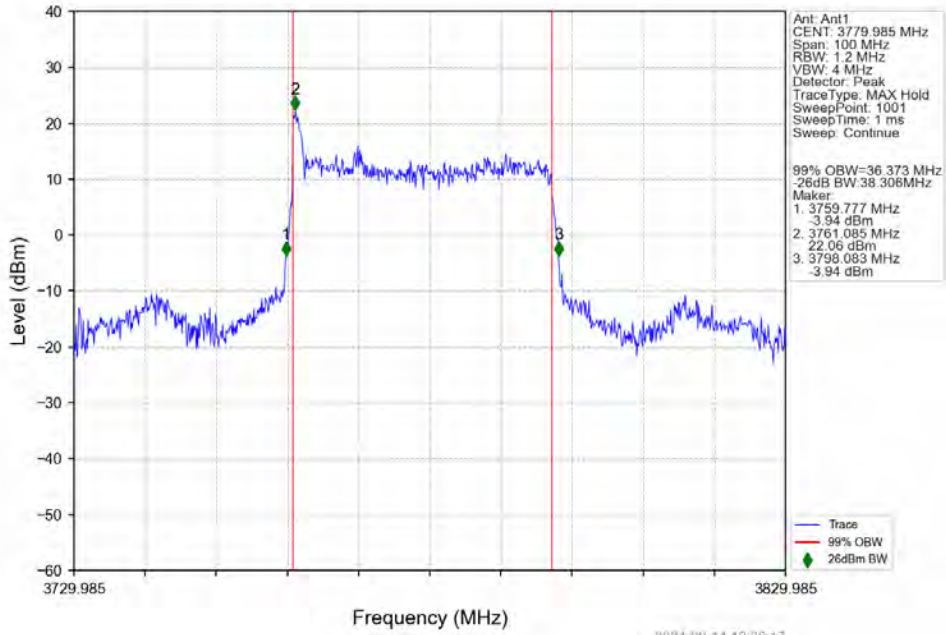

n78a 30kHz SISO NTN 40MHz DFT-s-OFDM PI/2 BPSK 3779.985MHz Outer Full