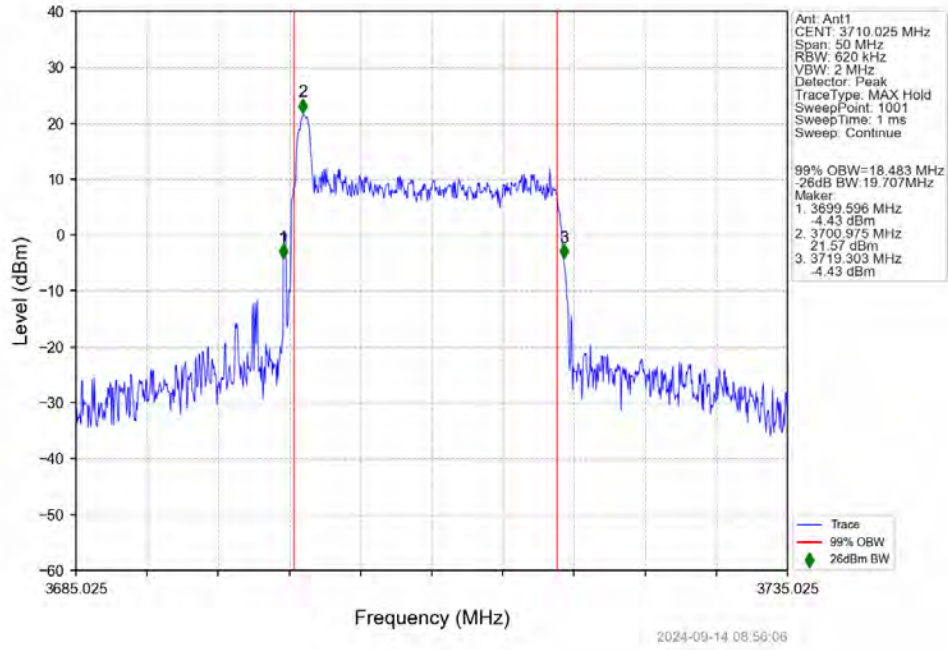

n78a 30kHz SISO NTN 20MHz DFT-s-OFDM QPSK 3710.025MHz Outer Full

n78a 30kHz SISO NTNv 20MHz DFT-s-OFDM QPSK 3750.015MHz Outer Full

n78a 30kHz SISO NTNv 20MHz DFT-s-OFDM QPSK 3789.975MHz Outer Full

n78a 30kHz SISO NTVN 20MHz DFT-s-OFDM 16 QAM 3710.025MHz Outer Full