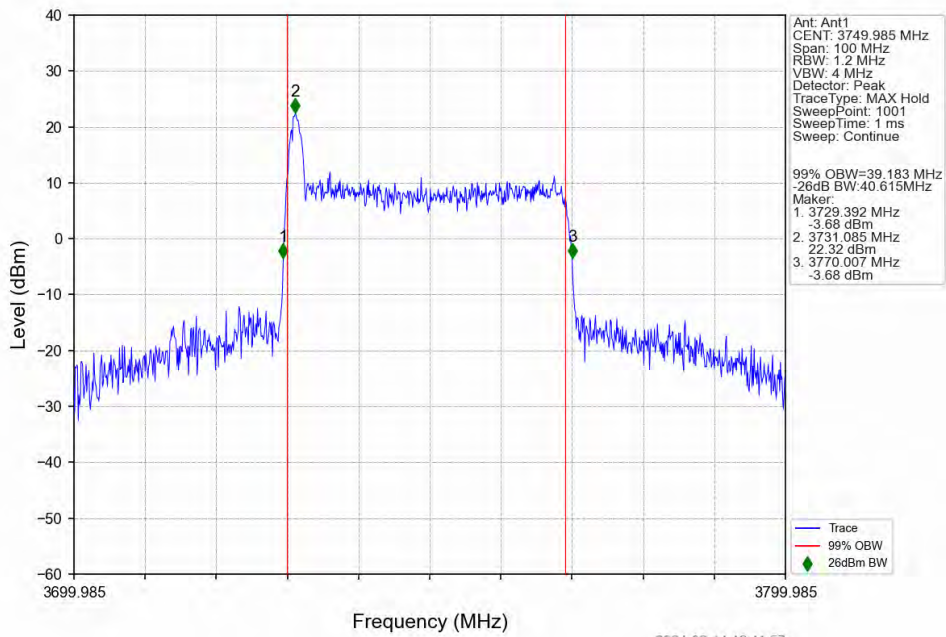

n78a 30kHz SISO NTNv 40MHz CP-OFDM 16 QAM 3750.015MHz Outer Full