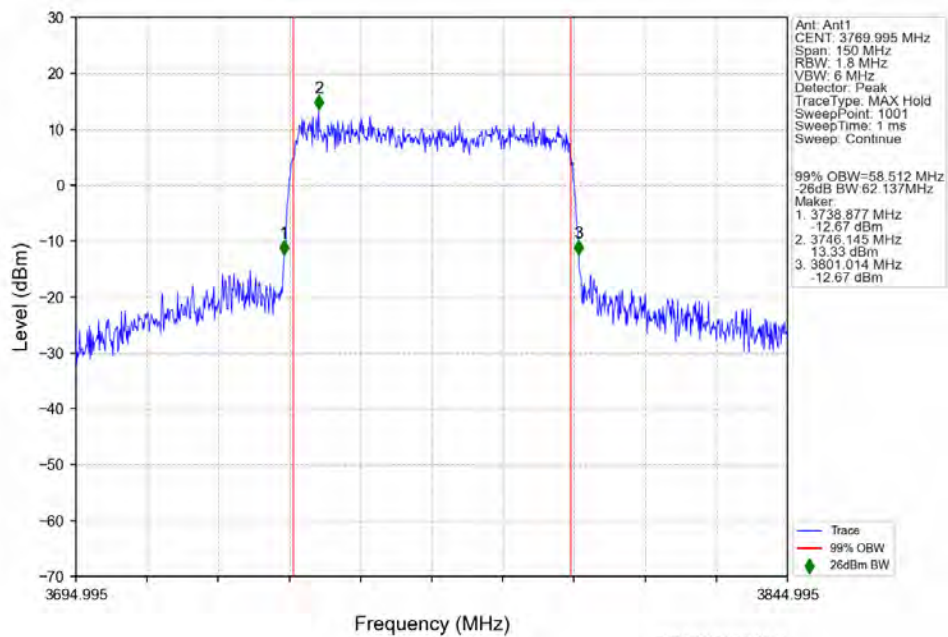

n78a 30kHz SISO NTVN 60MHz DFT-s-OFDM 64 QAM 3769.995MHz Outer Full