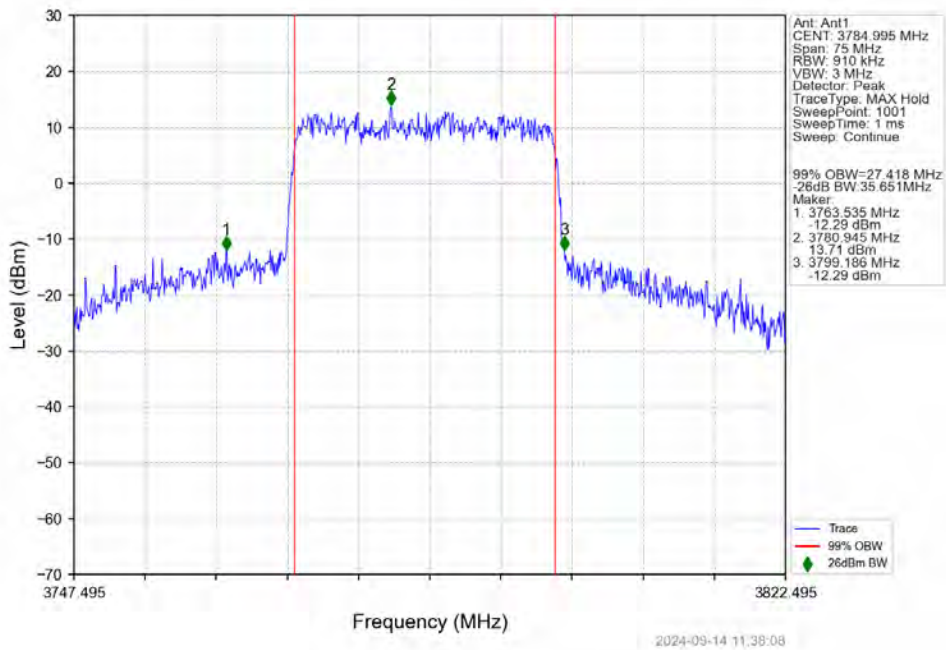

n78a 30kHz SISO NTN 30MHz DFT-s-OFDM QPSK 3784.995MHz Outer Full