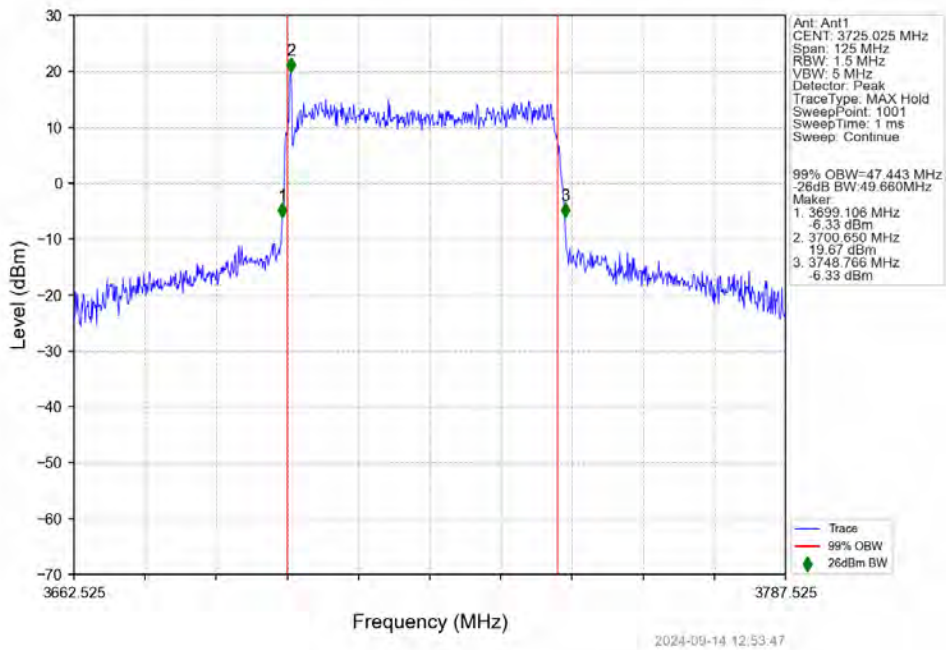

n78a 30kHz SISO NTN 40MHz CP-OFDM 256 QAM 3779.985MHz Outer Full

4.2.14 30k_SISO_50MHz_NTNV

n78a 30kHz SISO NTN 50MHz DFT-s-OFDM PI/2 BPSK 3774.975MHz Outer Full

n78a 30kHz SISO NTN 50MHz DFT-s-OFDM QPSK 3725.025MHz Outer Full