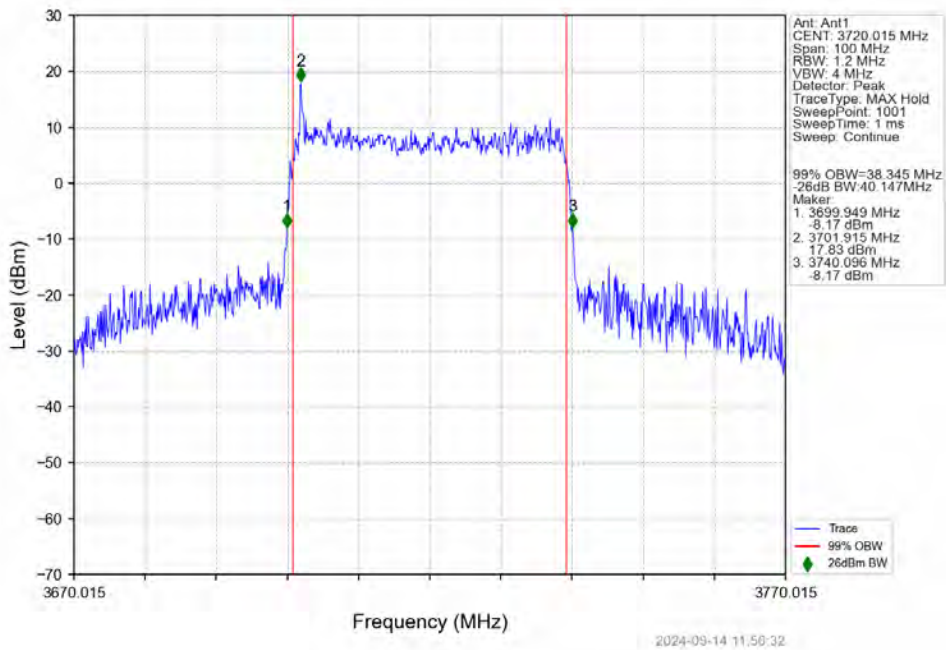

n78a 30kHz SISO NTNv 40MHz CP-OFDM 16 QAM 3720.015MHz Outer Full

n78a 30kHz SISO NTNv 40MHz CP-OFDM 16 QAM 3750.015MHz Outer Full

n78a 30kHz SISO NTN 40MHz CP-OFDM 16 QAM 3779.985MHz Outer Full

n78a 30kHz SISO NTN 40MHz CP-OFDM 64 QAM 3720.015MHz Outer Full