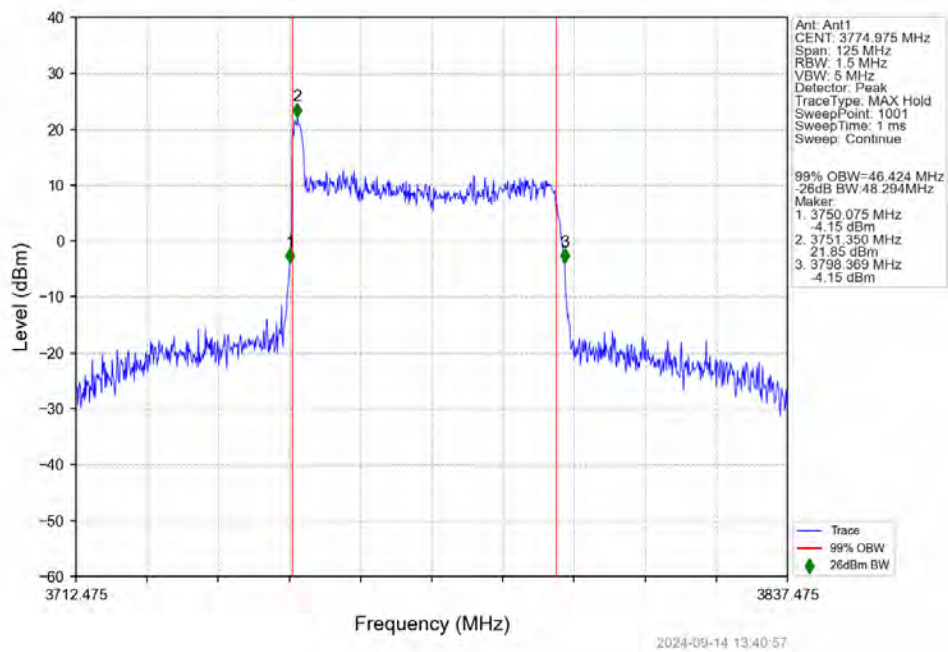

n78a 30kHz SISO NTV 50MHz DFT-s-OFDM 16 QAM 3774.975MHz Outer Full

n78a 30kHz SISO NTV 50MHz DFT-s-OFDM 64 QAM 3725.025MHz Outer Full

n78a 30kHz SISO NTN 50MHz DFT-s-OFDM 64 QAM 3750.015MHz Outer Full

n78a 30kHz SISO NTN 50MHz DFT-s-OFDM 64 QAM 3774.975MHz Outer Full