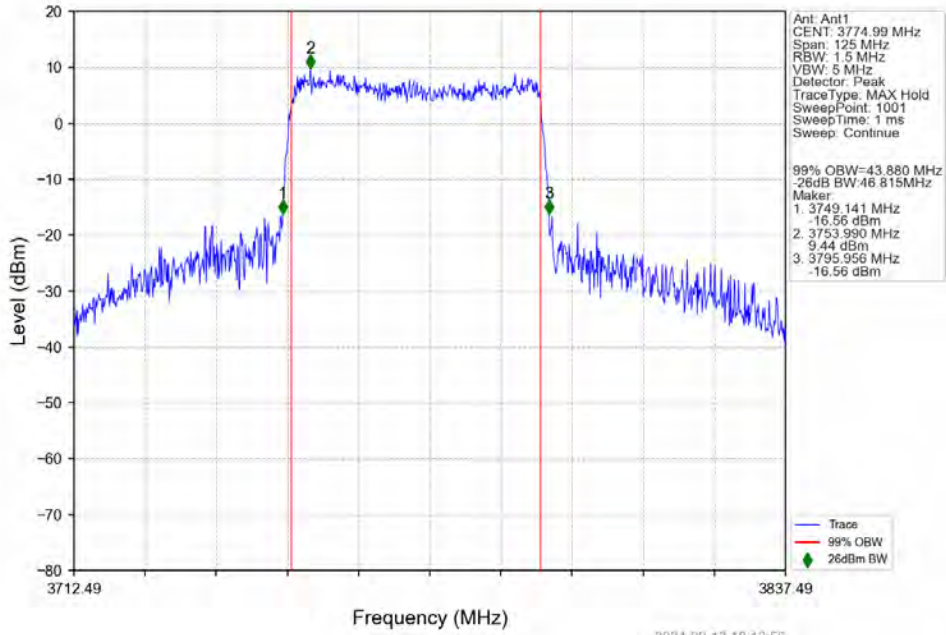

n78a 15kHz SISO NTN 50MHz CP-OFDM 256 QAM 3774.99MHz Outer Full

2024-09-13 18:13:56