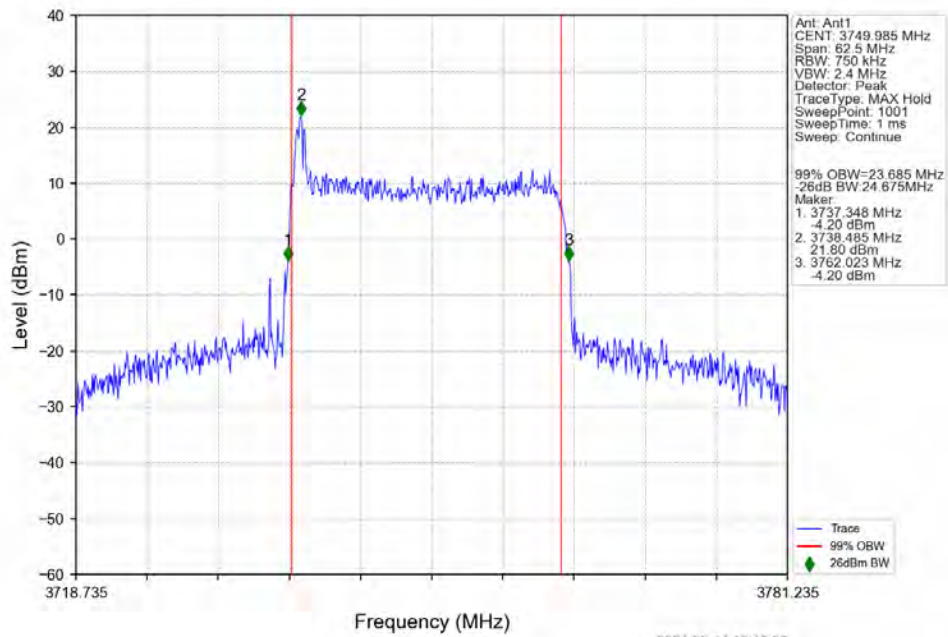

n78a 30kHz SISO NTN 25MHz DFT-s-OFDM QPSK 3750.015MHz Outer Full

n78a 30kHz SISO NTN 25MHz DFT-s-OFDM QPSK 3787.485MHz Outer Full

n78a 30kHz SISO NTV 25MHz DFT-s-OFDM 16 QAM 3712.515MHz Outer Full

n78a 30kHz SISO NTV 25MHz DFT-s-OFDM 16 QAM 3750.015MHz Outer Full