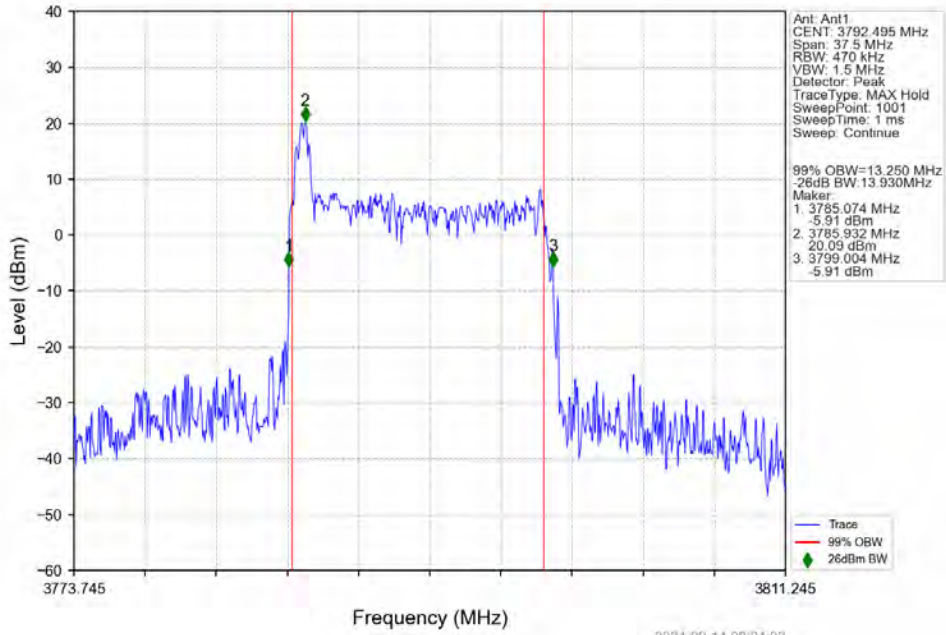

n78a 30kHz SISO NTV 15MHz DFT-s-OFDM 256 QAM 3792.495MHz Outer Full