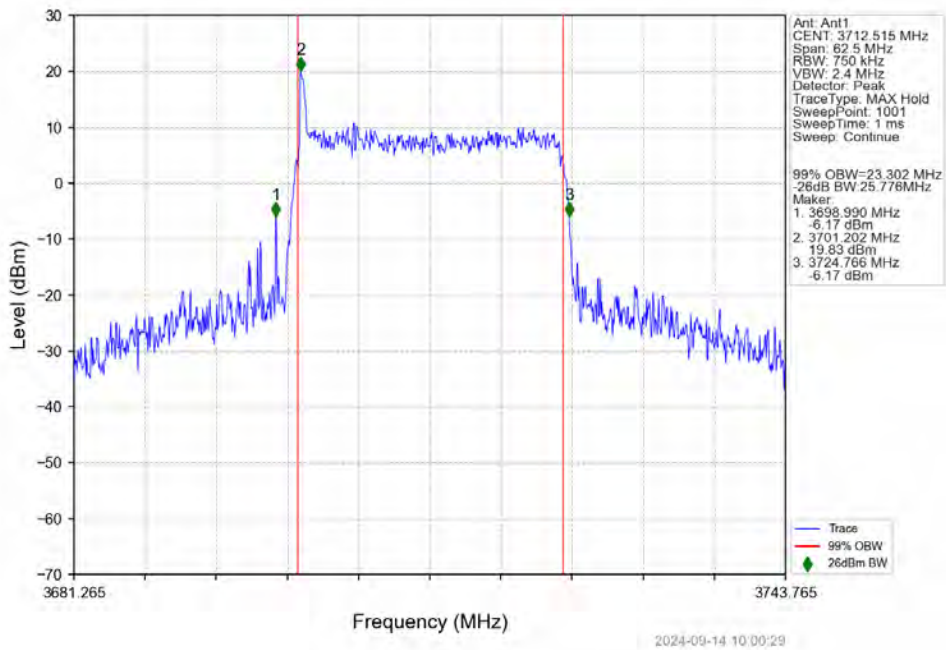

n78a 30kHz SISO NTNv 25MHz CP-OFDM 64 QAM 3712.515MHz Outer Full