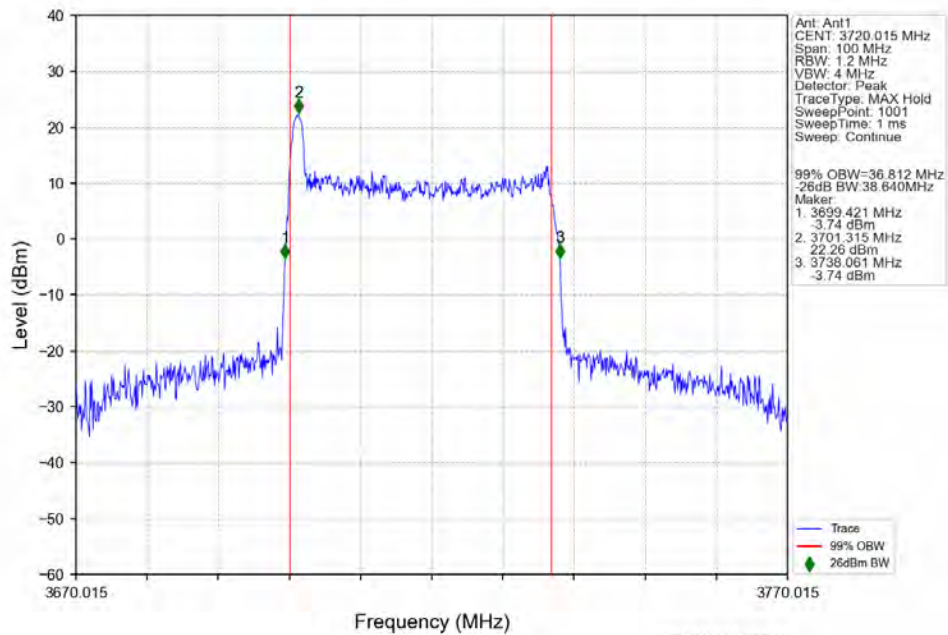

n78a 30kHz SISO NTN 40MHz DFT-s-OFDM 16 QAM 3720.015MHz Outer Full

n78a 30kHz SISO NTN 40MHz DFT-s-OFDM 16 QAM 3750.015MHz Outer Full

n78a 30kHz SISO NTN 40MHz DFT-s-OFDM 16 QAM 3779.985MHz Outer Full

n78a 30kHz SISO NTN 40MHz DFT-s-OFDM 64 QAM 3720.015MHz Outer Full