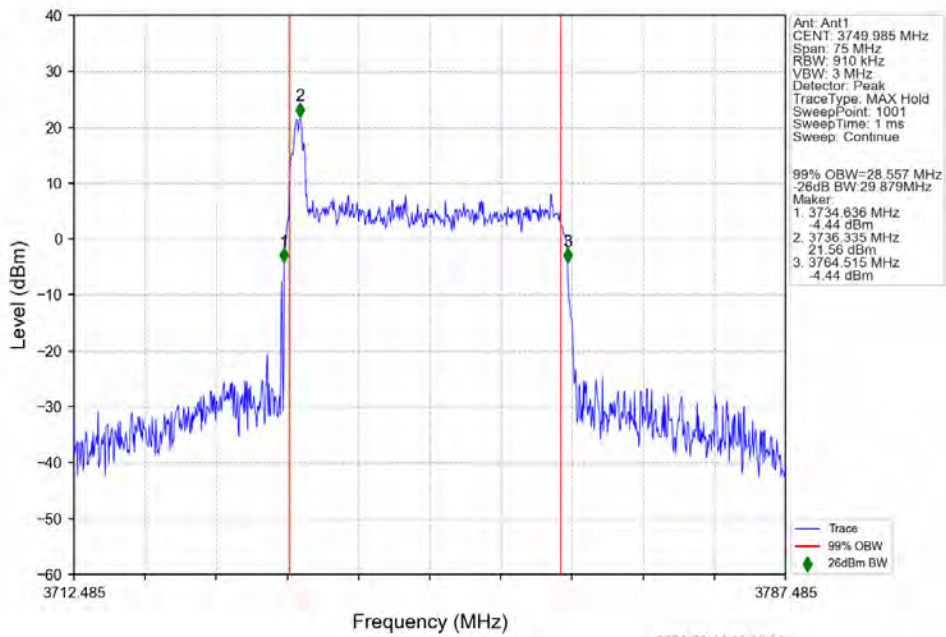

n78a 30kHz SISO NTNv 30MHz CP-OFDM 64 QAM 3750.015MHz Outer Full

n78a 30kHz SISO NTNv 30MHz CP-OFDM 64 QAM 3784.995MHz Outer Full

n78a 30kHz SISO NTN 30MHz CP-OFDM 256 QAM 3715.005MHz Outer Full

n78a 30kHz SISO NTN 30MHz CP-OFDM 256 QAM 3750.015MHz Outer Full