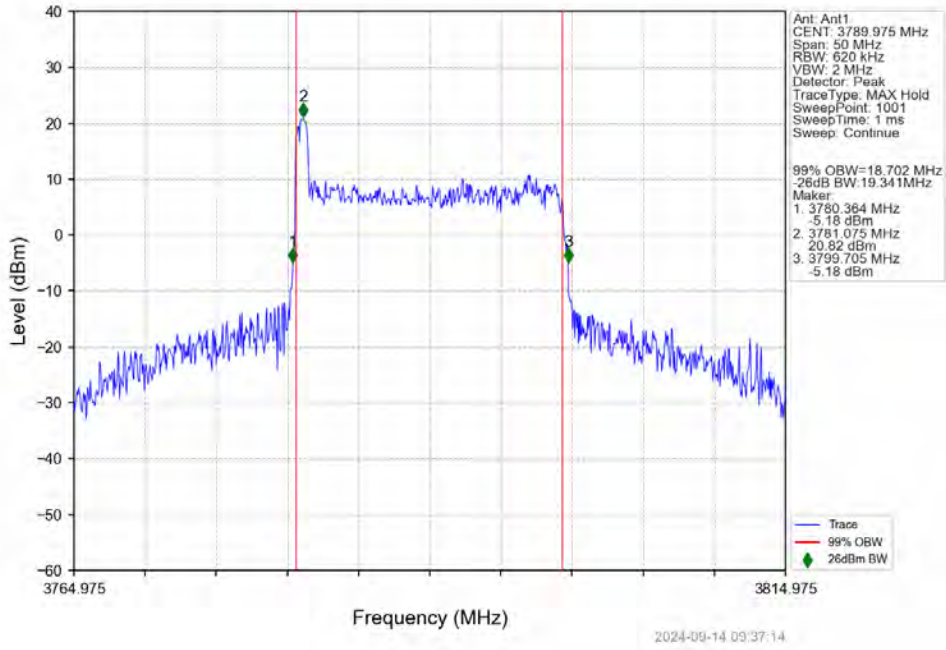

n78a 30kHz SISO NTN 20MHz CP-OFDM 16 QAM 3789.975MHz Outer Full