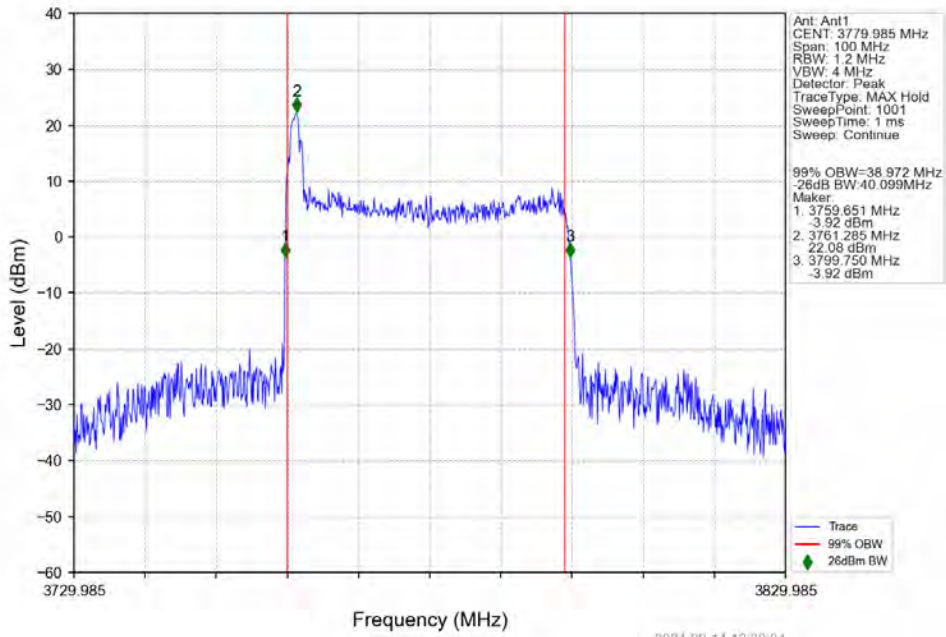

n78a 30kHz SISO NTN 40MHz CP-OFDM 256 QAM 3779.985MHz Outer Full