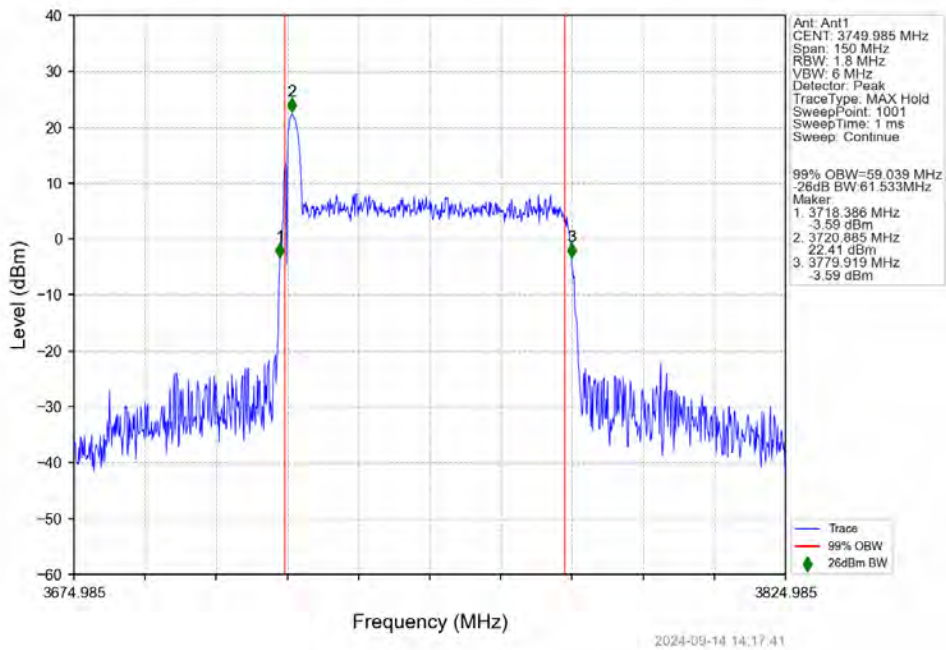

n78a 30kHz SISO NTNv 60MHz CP-OFDM 64 QAM 3750.015MHz Outer Full

n78a 30kHz SISO NTNv 60MHz CP-OFDM 64 QAM 3769.995MHz Outer Full

n78a 30kHz SISO NTN 60MHz CP-OFDM 256 QAM 3730.005MHz Outer Full

n78a 30kHz SISO NTN 60MHz CP-OFDM 256 QAM 3750.015MHz Outer Full