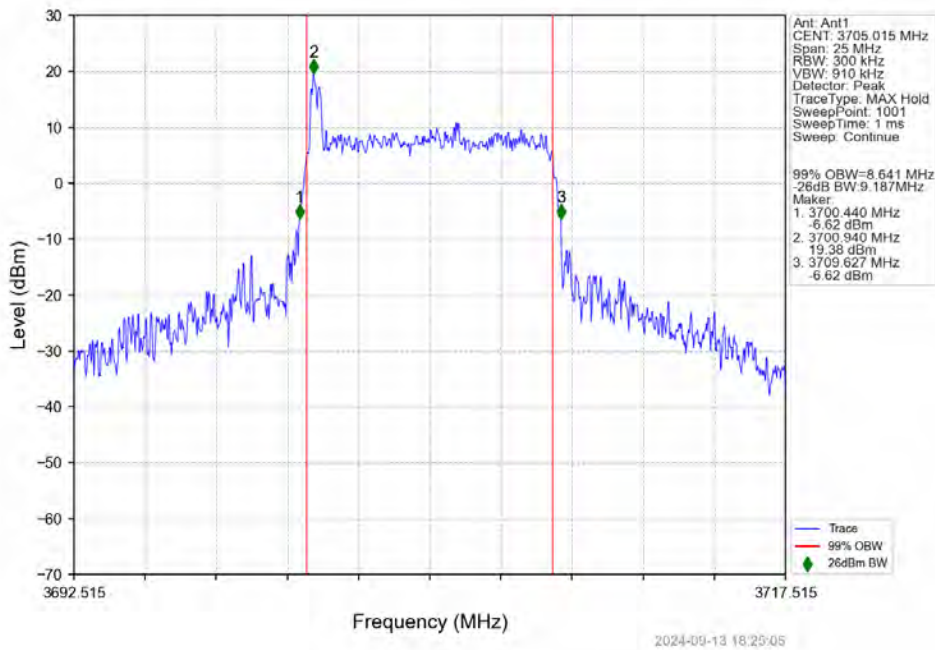

n78a 30kHz SISO NTV 10MHz CP-OFDM QPSK 3705.015MHz Outer Full