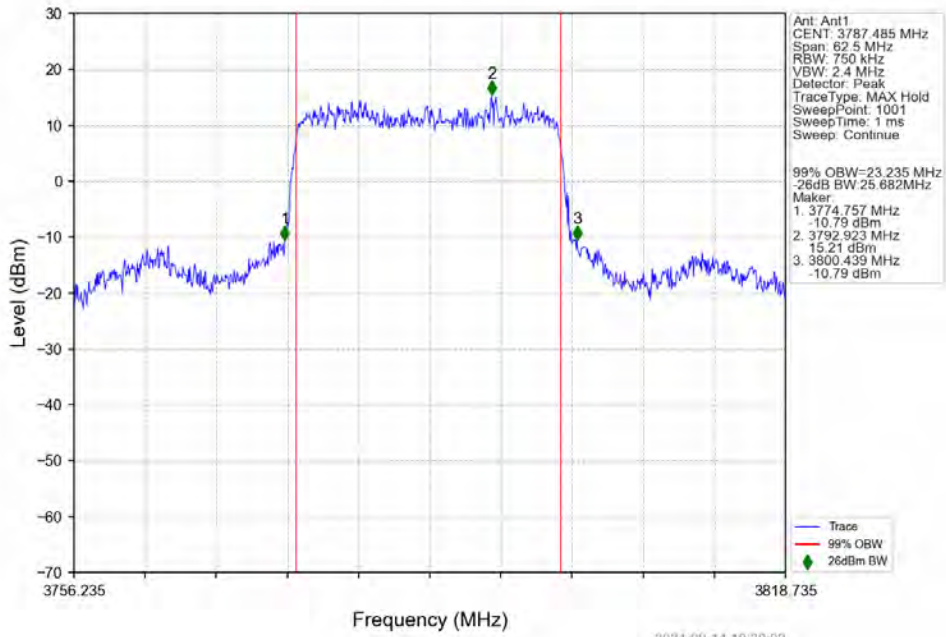

n78a 30kHz SISO NTN 25MHz DFT-s-OFDM PI/2 BPSK 3787.485MHz Outer Full