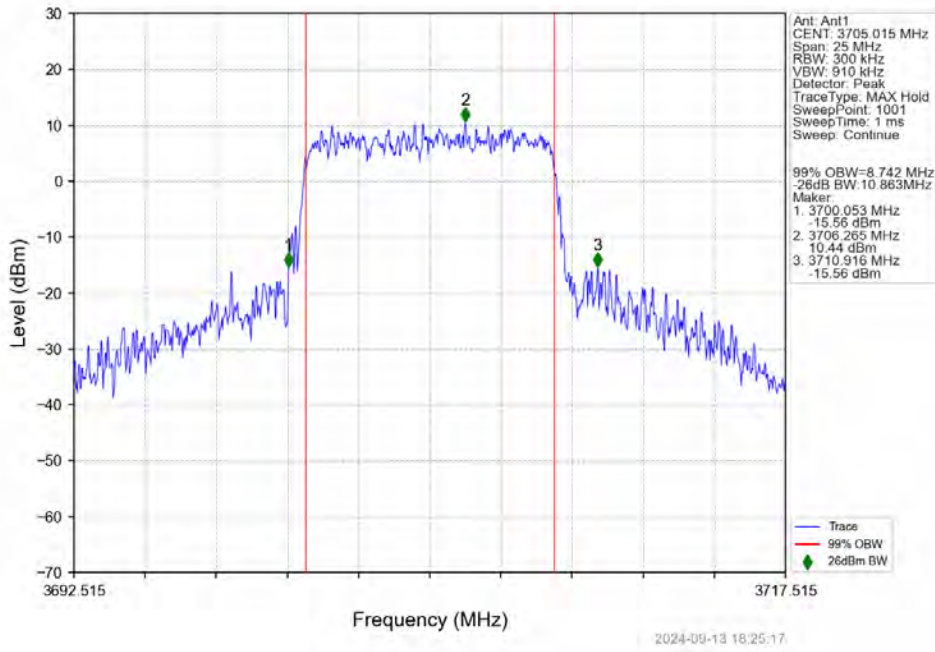

n78a 30kHz SISO NTN 10MHz CP-OFDM 16 QAM 3705.015MHz Outer Full