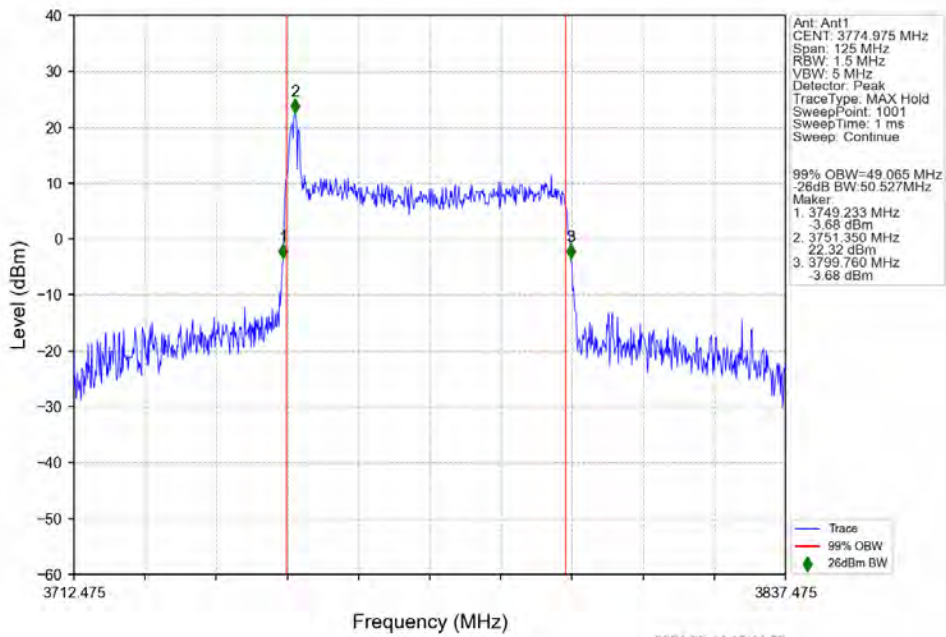

n78a 30kHz SISO NTN 50MHz CP-OFDM 64 QAM 3774.975MHz Outer Full