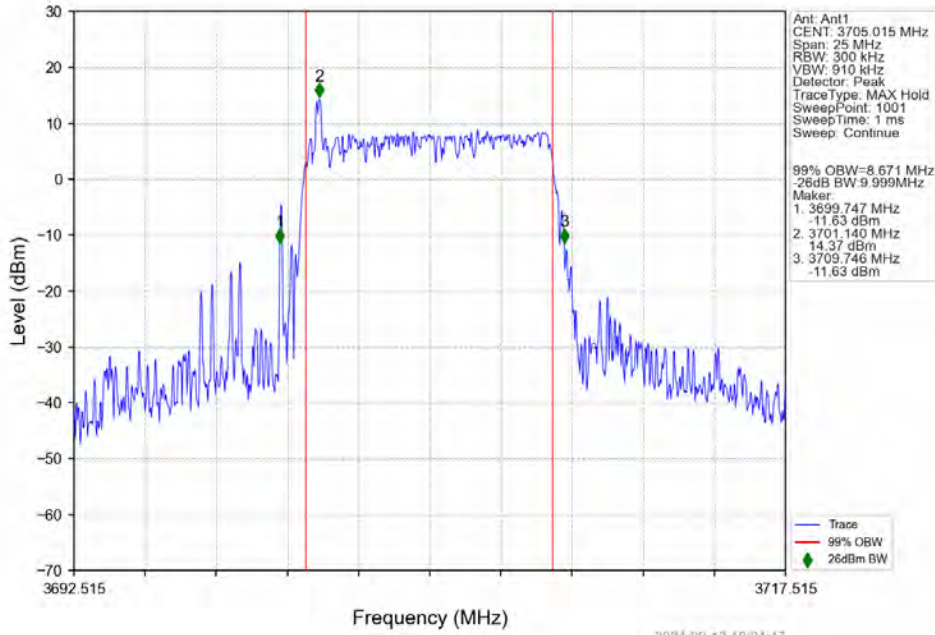

n78a 30kHz SISO NTN 10MHz DFT-s-OFDM 256 QAM 3705.015MHz Outer Full