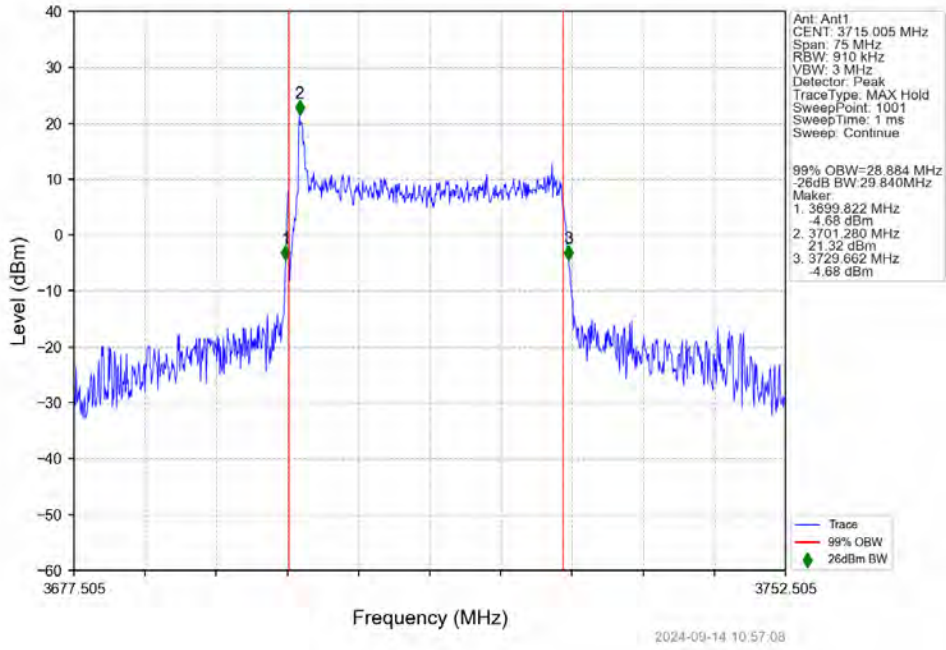

n78a 30kHz SISO NTN 30MHz CP-OFDM 16 QAM 3715.005MHz Outer Full