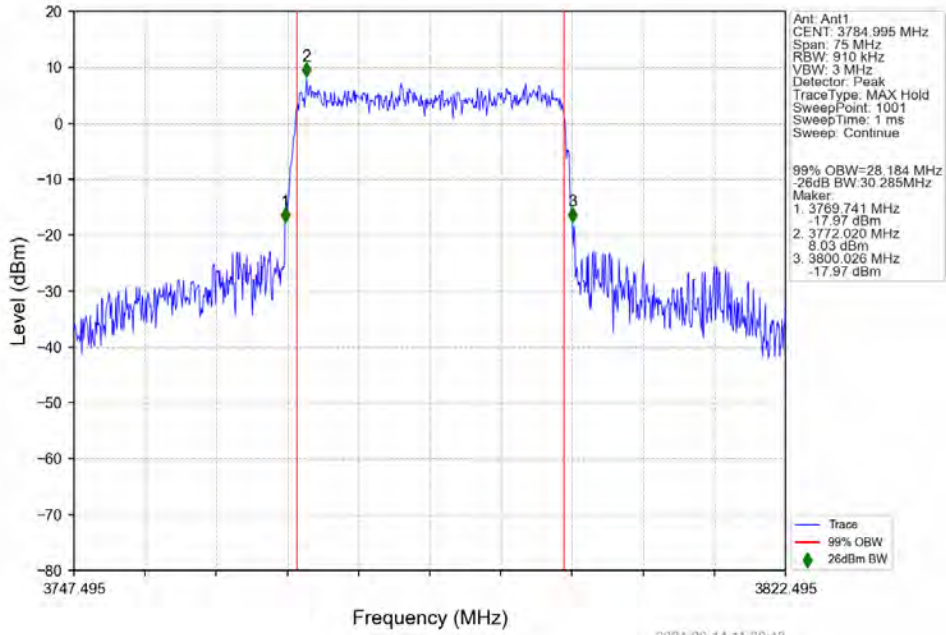

n78a 30kHz SISO NTN 30MHz CP-OFDM 256 QAM 3784.995MHz Outer Full