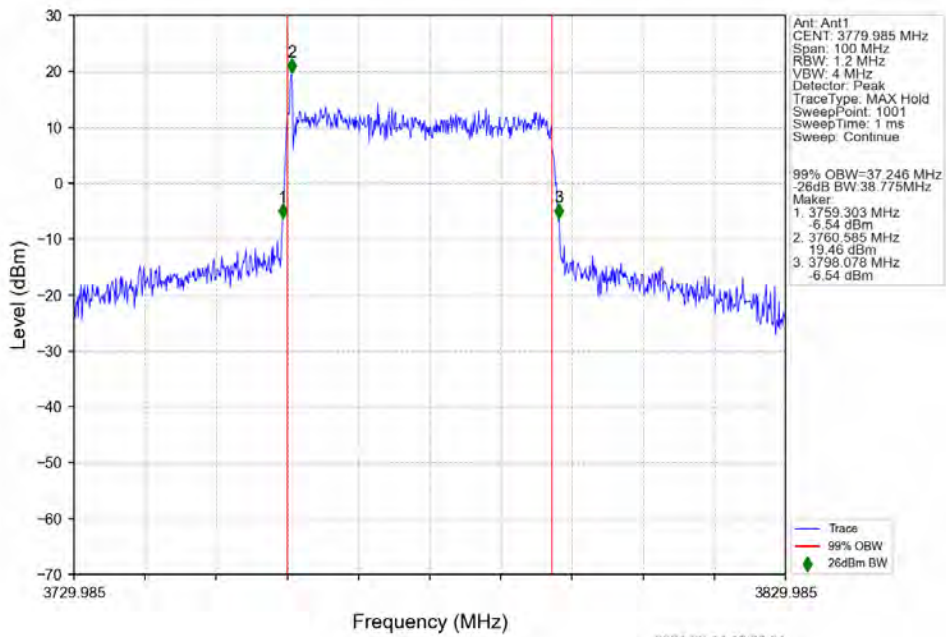

n78a 30kHz SISO NTN 40MHz DFT-s-OFDM PI/2 BPSK 3779.985MHz Outer Full

n78a 30kHz SISO NTN 40MHz DFT-s-OFDM QPSK 3720.015MHz Outer Full

n78a 30kHz SISO NTV 40MHz DFT-s-OFDM QPSK 3750.015MHz Outer Full

n78a 30kHz SISO NTV 40MHz DFT-s-OFDM QPSK 3779.985MHz Outer Full