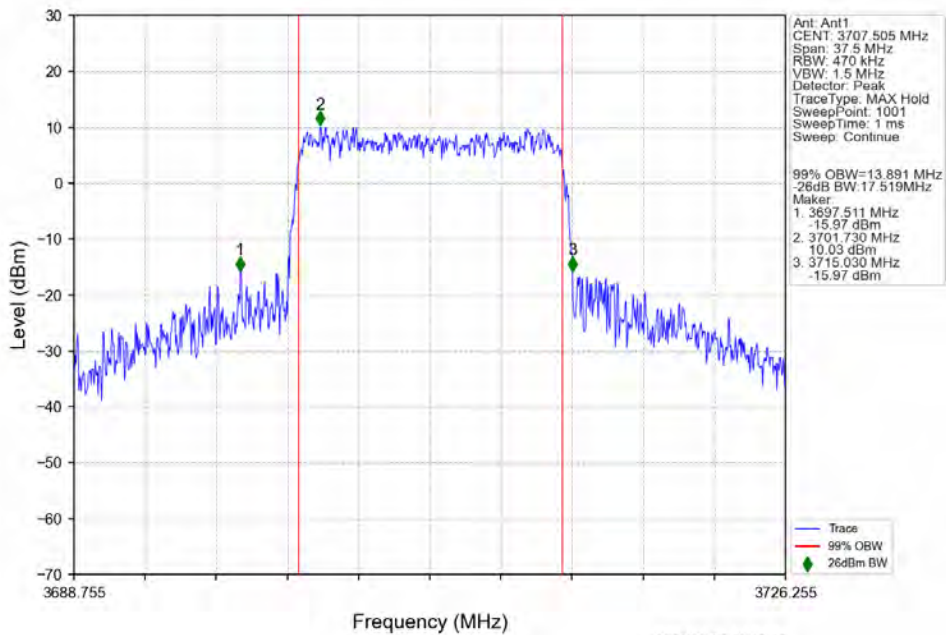

n78a 30kHz SISO NTN 15MHz CP-OFDM 64 QAM 3707.505MHz Outer Full