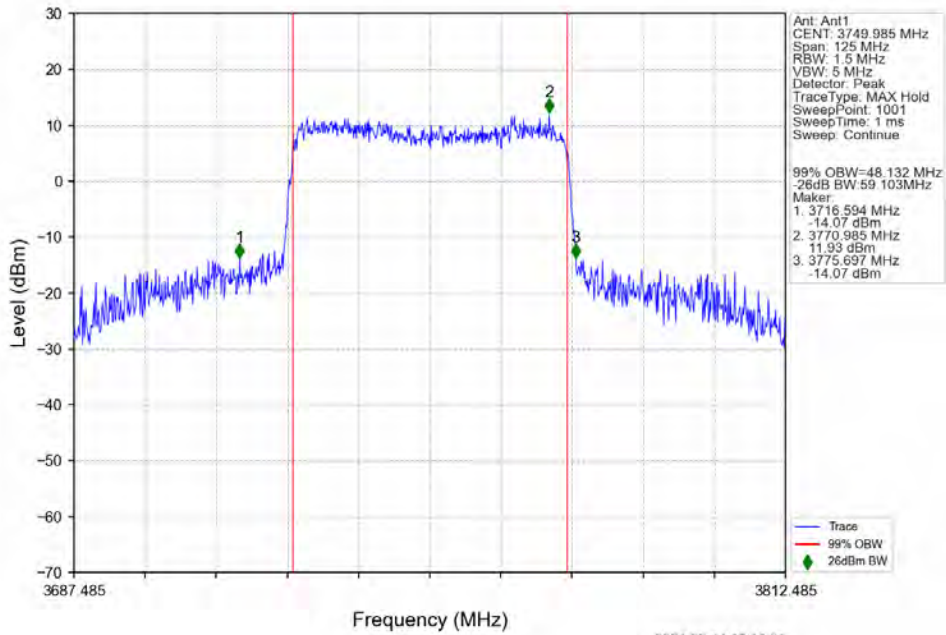

n78a 30kHz SISO NTN 50MHz CP-OFDM 16 QAM 3750.015MHz Outer Full

n78a 30kHz SISO NTN 50MHz CP-OFDM 16 QAM 3774.975MHz Outer Full

n78a 30kHz SISO NTN 50MHz CP-OFDM 64 QAM 3725.025MHz Outer Full

n78a 30kHz SISO NTN 50MHz CP-OFDM 64 QAM 3750.015MHz Outer Full