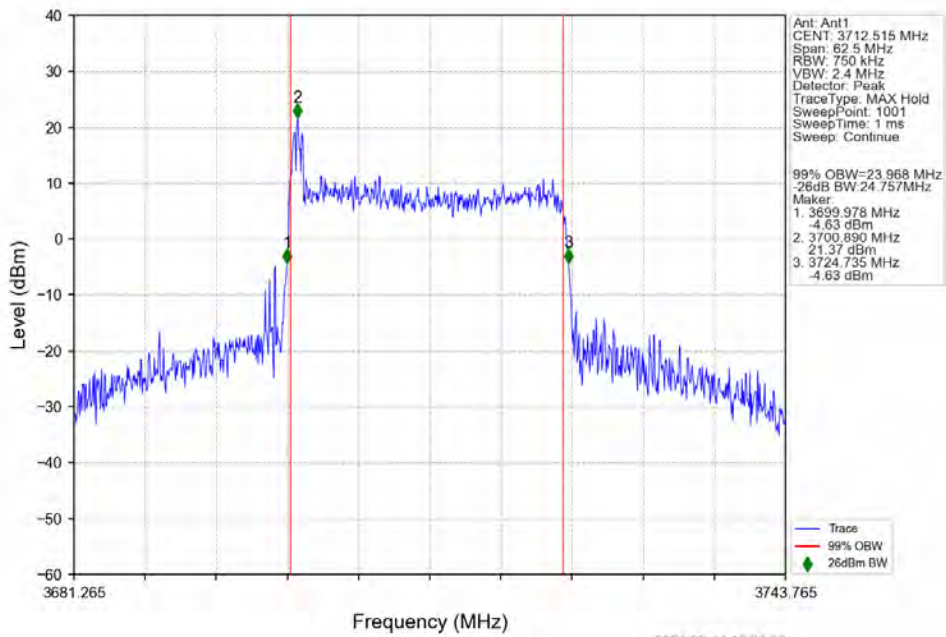

n78a 30kHz SISO NTV 25MHz CP-OFDM QPSK 3712.515MHz Outer Full