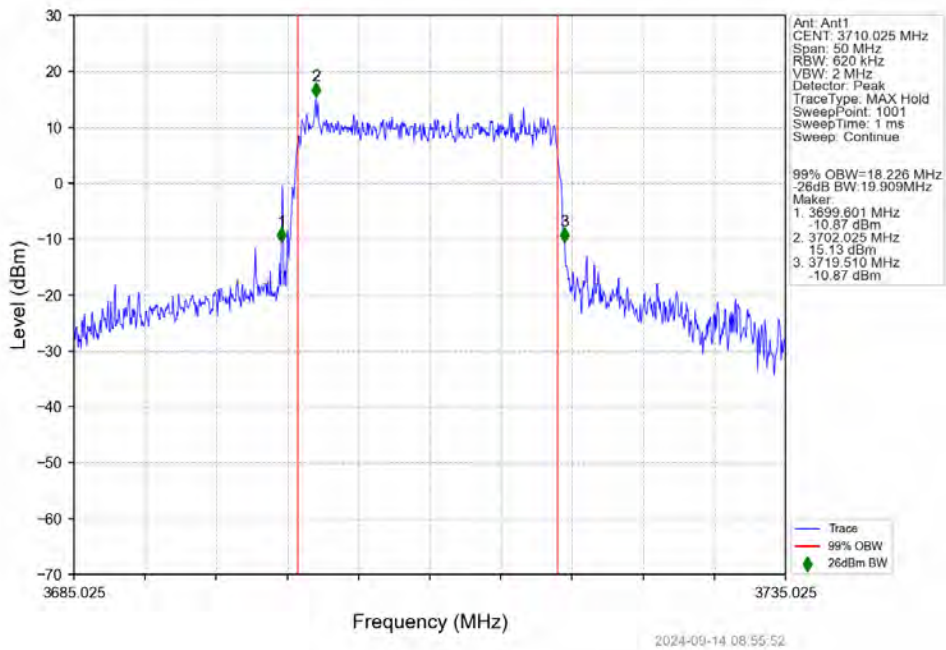

n78a 30kHz SISO NTN 20MHz DFT-s-OFDM QPSK 3710.025MHz Outer Full