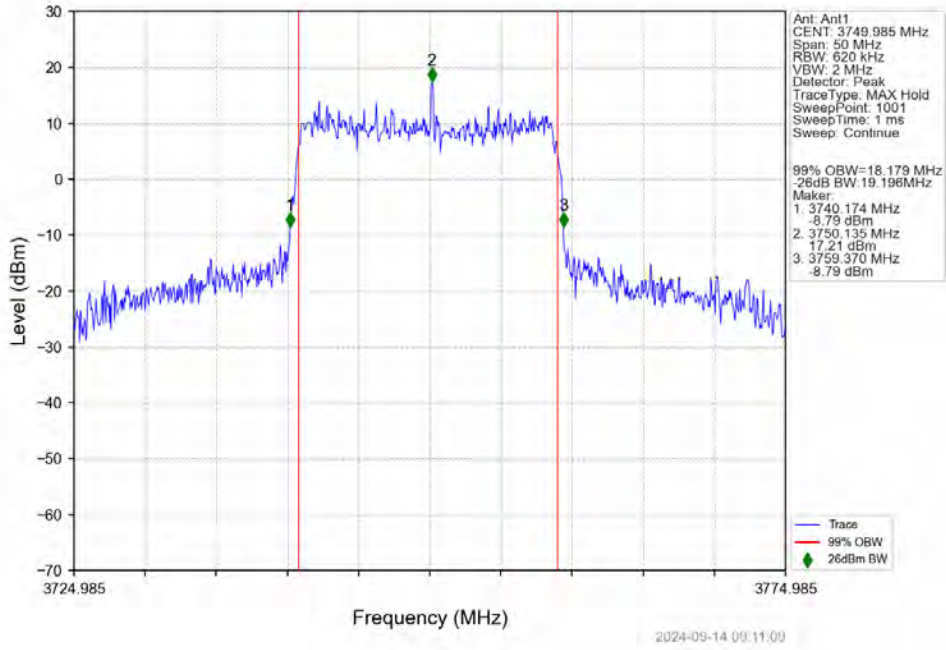

n78a 30kHz SISO NTNv 20MHz DFT-s-OFDM QPSK 3750.015MHz Outer Full