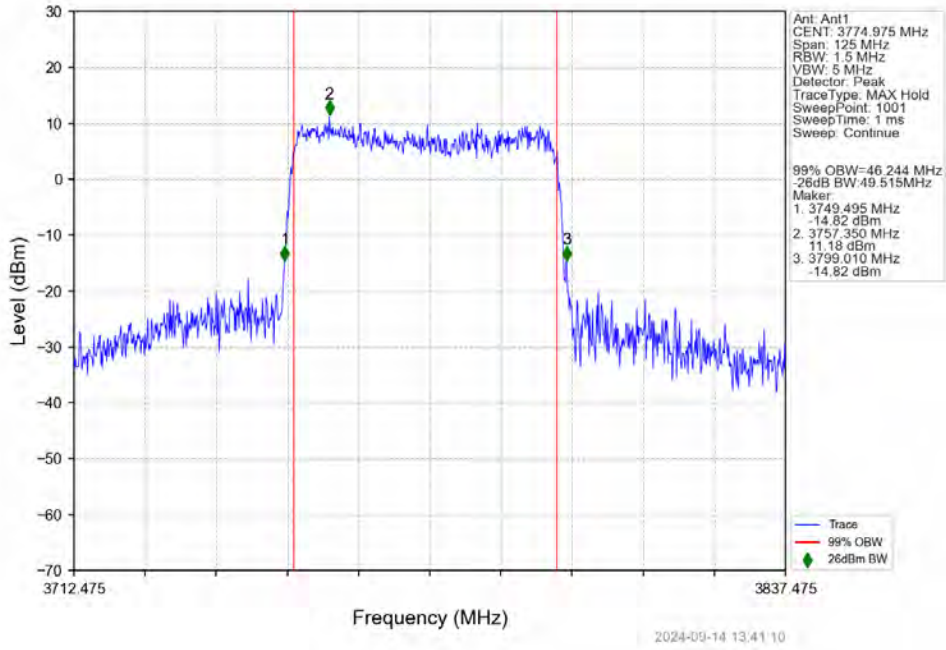

n78a 30kHz SISO NTV 50MHz DFT-s-OFDM 256 QAM 3774.975MHz Outer Full