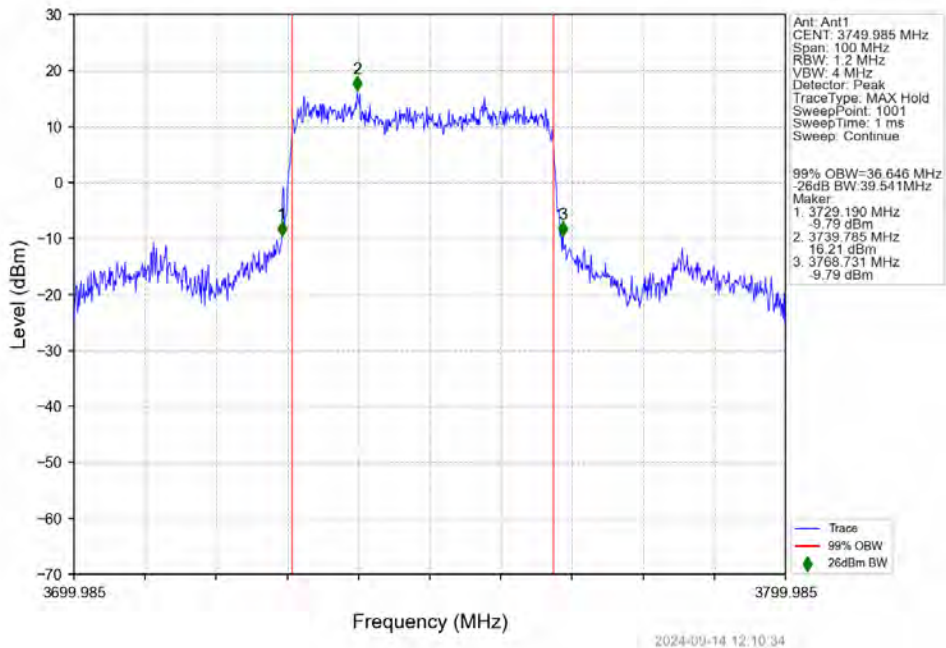

n78a 30kHz SISO NTN 30MHz CP-OFDM 256 QAM 3784.995MHz Outer Full

4.2.13 30k_SISO_40MHz_NTNV

n78a_30kHz_SISO_NTNV_40MHz_DFT-s-OFDM_PI/2_BPSK_3720.015MHz_Outer_Full

n78a_30kHz_SISO_NTNV_40MHz_DFT-s-OFDM_PI/2_BPSK_3750.015MHz_Outer_Full