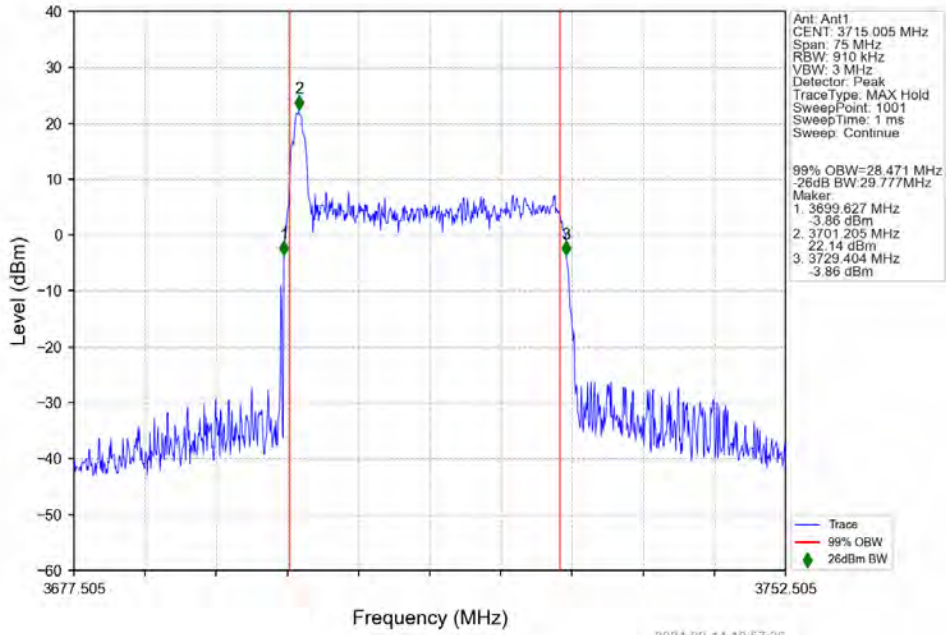

n78a 30kHz SISO NTN 30MHz CP-OFDM 256 QAM 3715.005MHz Outer Full