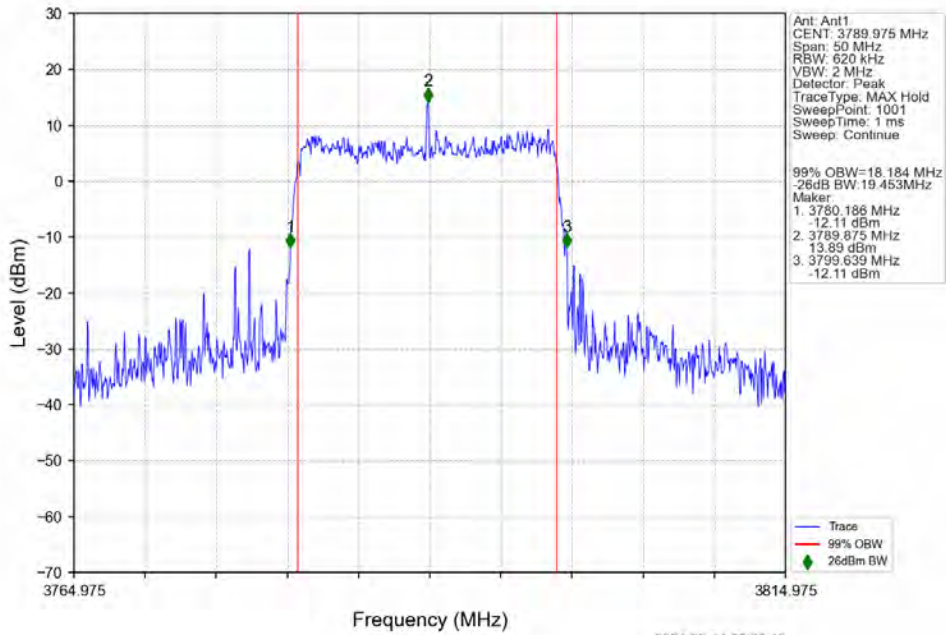

n78a 30kHz SISO NTV 20MHz DFT-s-OFDM 256 QAM 3789.975MHz Outer Full