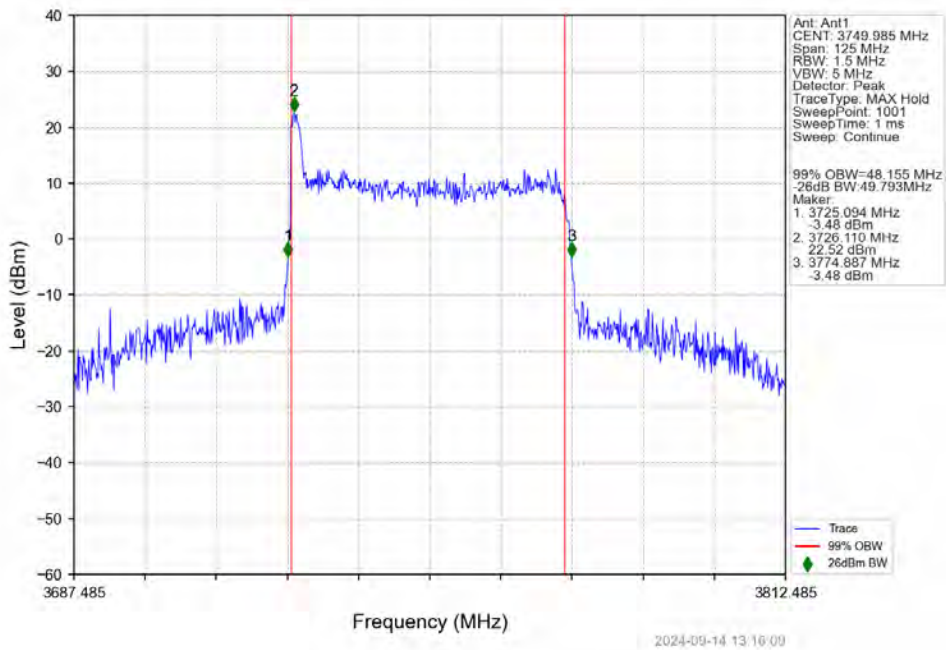

n78a 30kHz SISO NTN 50MHz CP-OFDM 16 QAM 3750.015MHz Outer Full