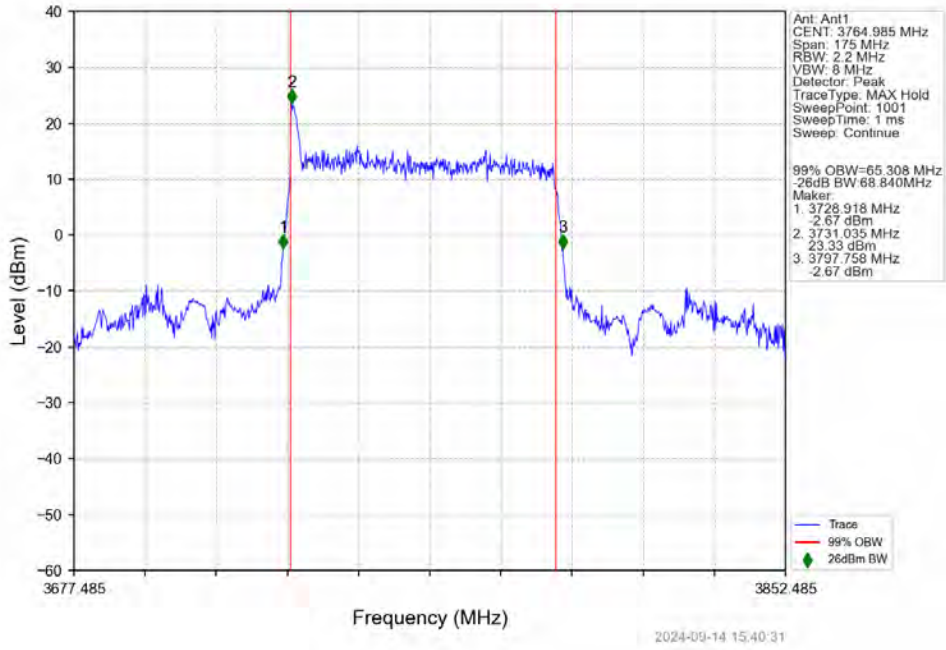

n78a 30kHz SISO NTN 70MHz DFT-s-OFDM PI/2 BPSK 3764.985MHz Outer Full