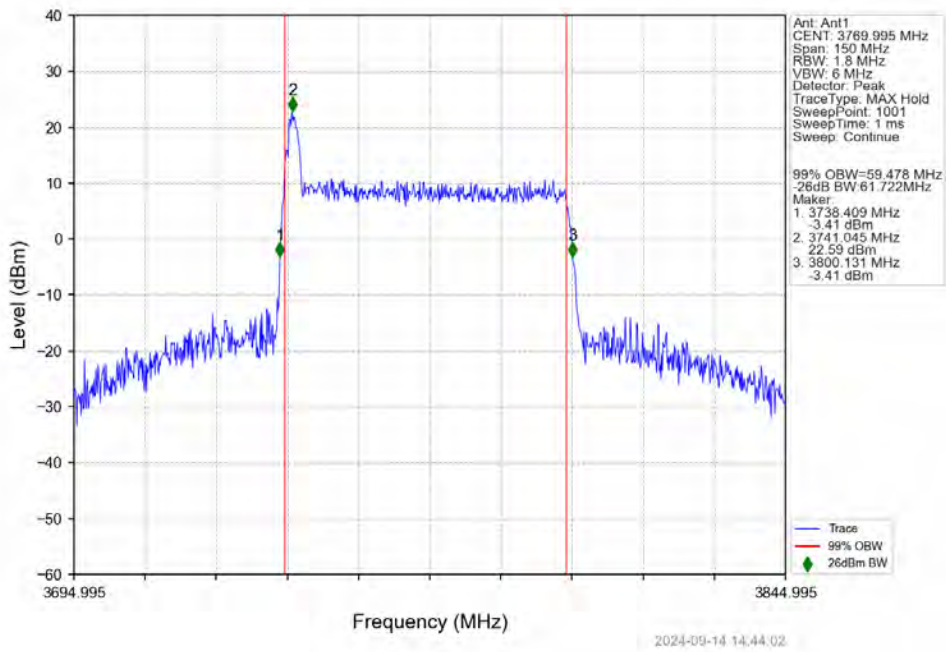

n78a 30kHz SISO NTNv 60MHz CP-OFDM 64 QAM 3769.995MHz Outer Full