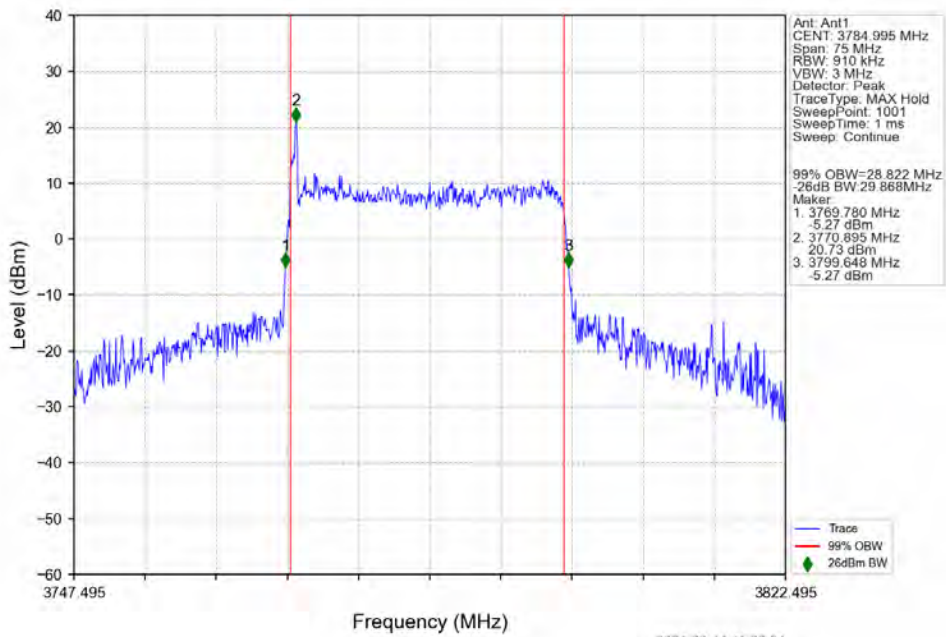

n78a 30kHz SISO NTV 30MHz DFT-s-OFDM 256 QAM 3784.995MHz Outer Full

n78a 30kHz SISO NTV 30MHz CP-OFDM QPSK 3715.005MHz Outer Full

n78a 30kHz SISO NTV 30MHz CP-OFDM QPSK 3750.015MHz Outer Full

n78a 30kHz SISO NTV 30MHz CP-OFDM QPSK 3784.995MHz Outer Full