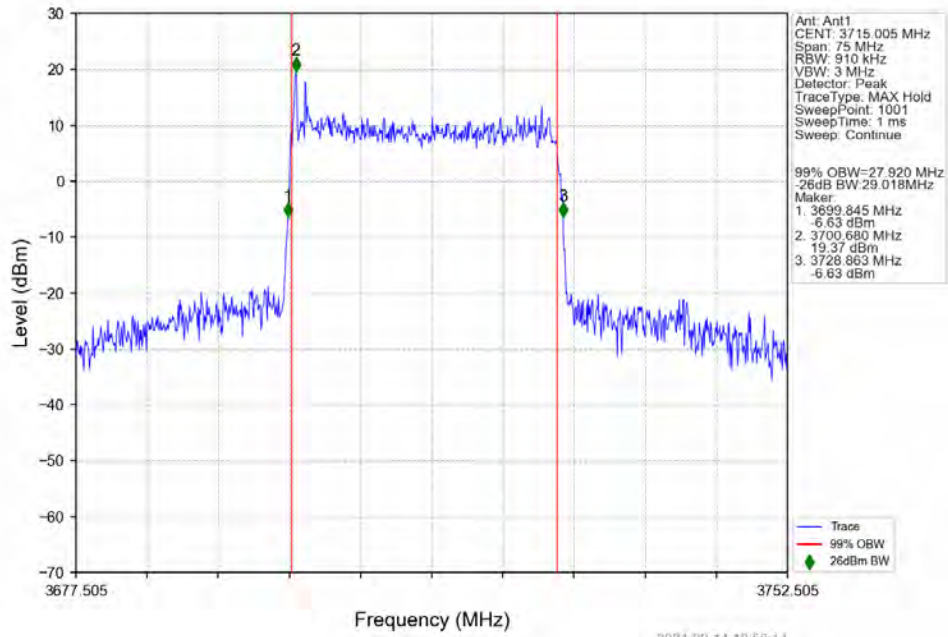

n78a 30kHz SISO NTN 30MHz DFT-s-OFDM QPSK 3715.005MHz Outer Full

n78a 30kHz SISO NTN 30MHz DFT-s-OFDM QPSK 3750.015MHz Outer Full

n78a 30kHz SISO NTN 30MHz DFT-s-OFDM QPSK 3784.995MHz Outer Full

n78a 30kHz SISO NTVN 30MHz DFT-s-OFDM 16 QAM 3715.005MHz Outer Full