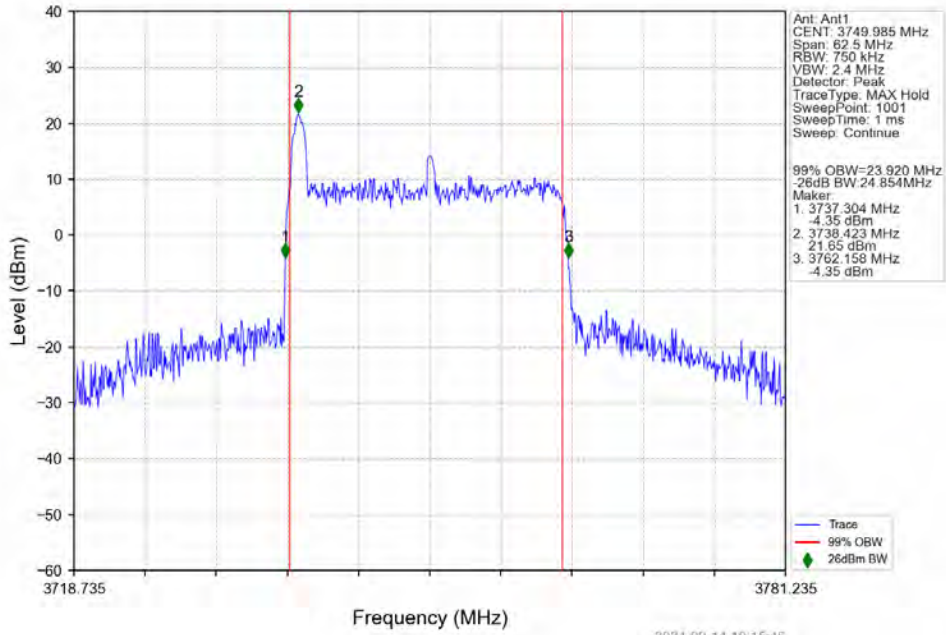

n78a 30kHz SISO NTV 25MHz CP-OFDM QPSK 3750.015MHz Outer Full