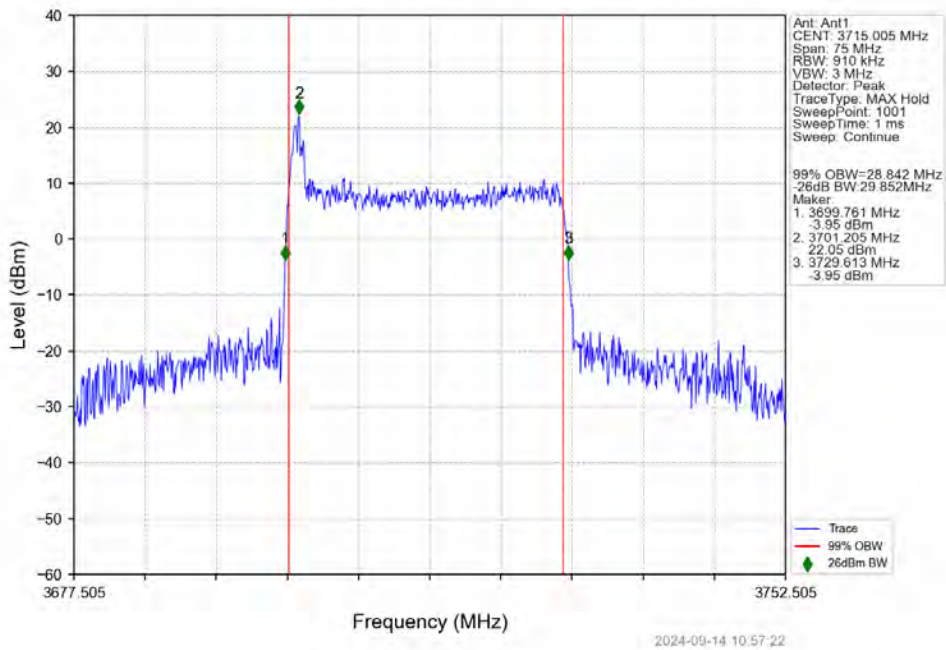

n78a 30kHz SISO NTN 30MHz CP-OFDM 16 QAM 3715.005MHz Outer Full

n78a 30kHz SISO NTN 30MHz CP-OFDM 16 QAM 3750.015MHz Outer Full

n78a 30kHz SISO NTNv 30MHz CP-OFDM 16 QAM 3784.995MHz Outer Full

n78a 30kHz SISO NTNv 30MHz CP-OFDM 64 QAM 3715.005MHz Outer Full