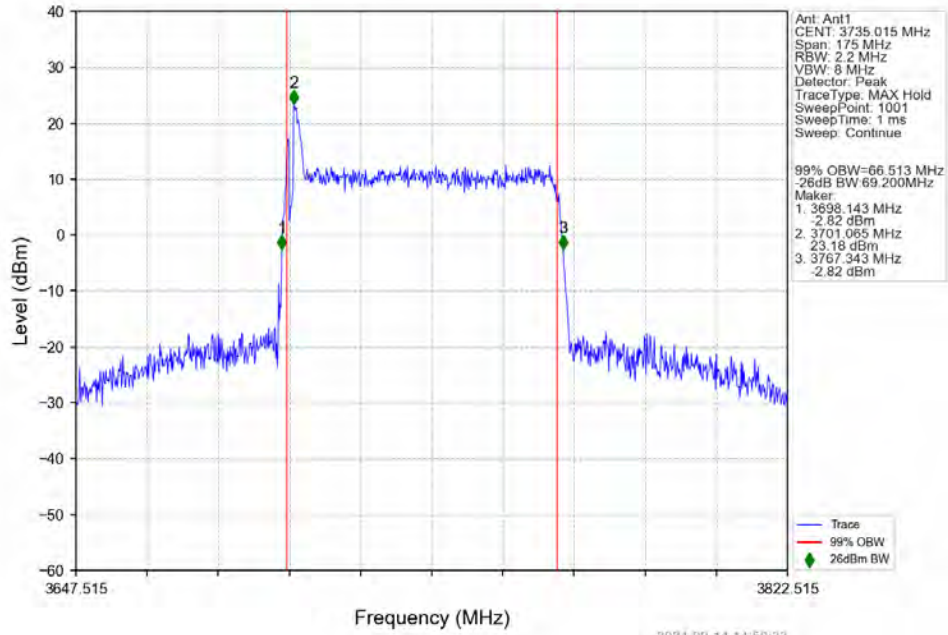

n78a 30kHz SISO NTN 70MHz DFT-s-OFDM 16 QAM 3735.015MHz Outer Full