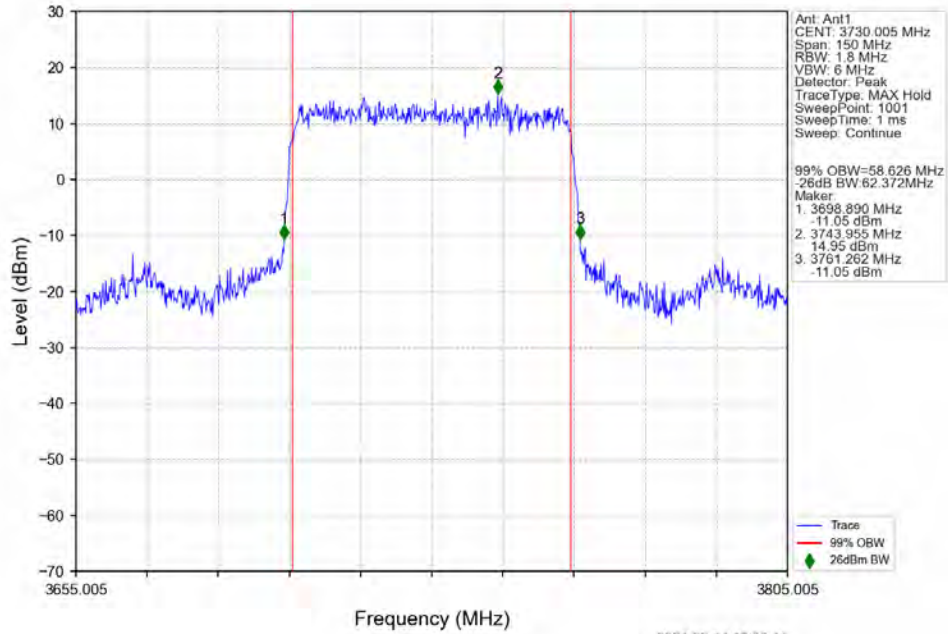

4.2.15 30k_SISO_60MHz_NTNV

n78a_30kHz_SISO_NTNV_60MHz_DFT-s-OFDM_PI/2_BPSK_3730.005MHz_Outer_Full