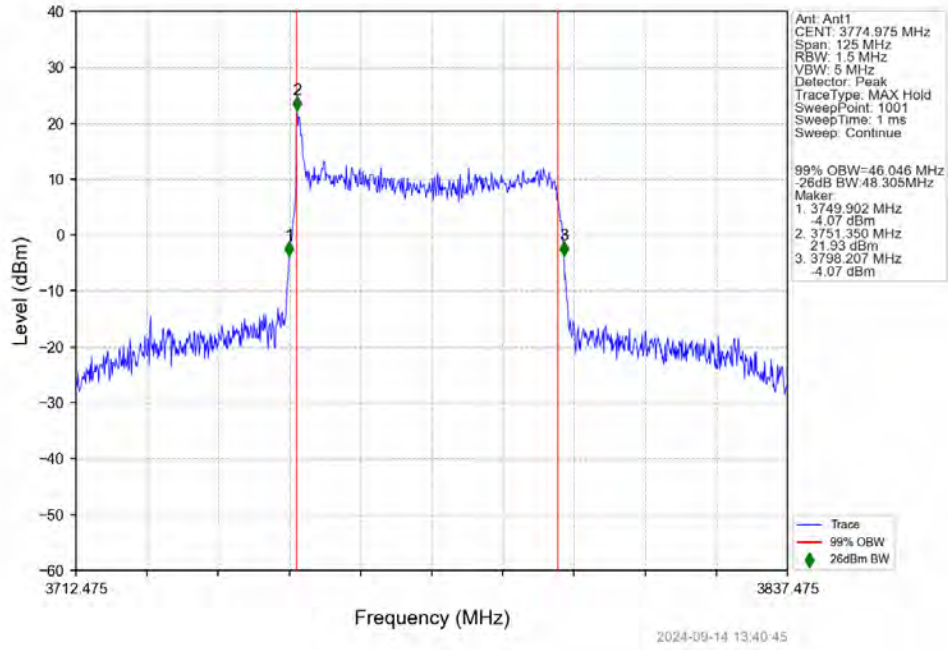

n78a 30kHz SISO NTV 50MHz DFT-s-OFDM 16 QAM 3774.975MHz Outer Full