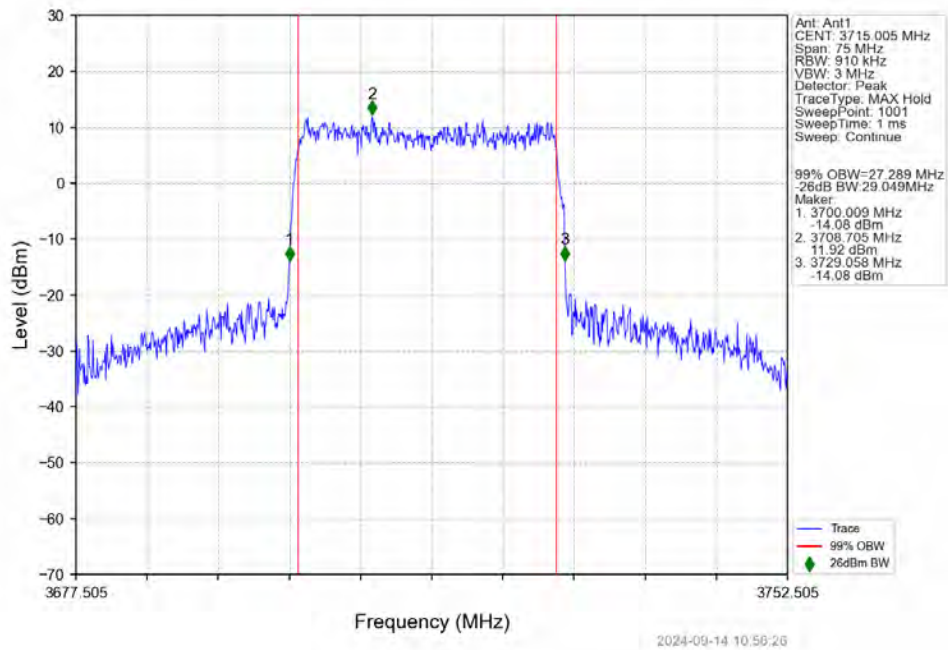

n78a 30kHz SISO NTV 30MHz DFT-s-OFDM 64 QAM 3715.005MHz Outer Full