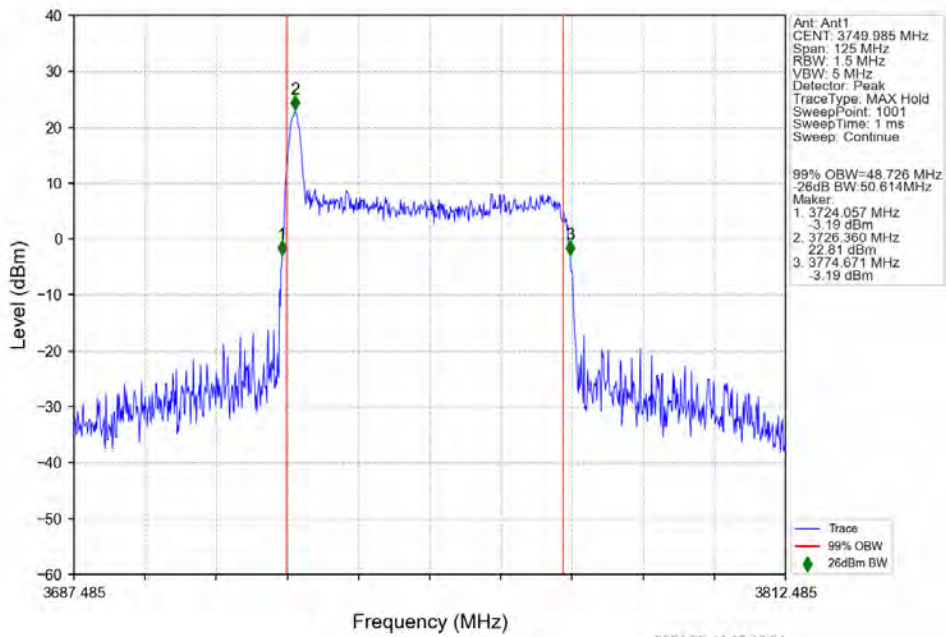

n78a 30kHz SISO NTN 50MHz CP-OFDM 256 QAM 3750.015MHz Outer Full