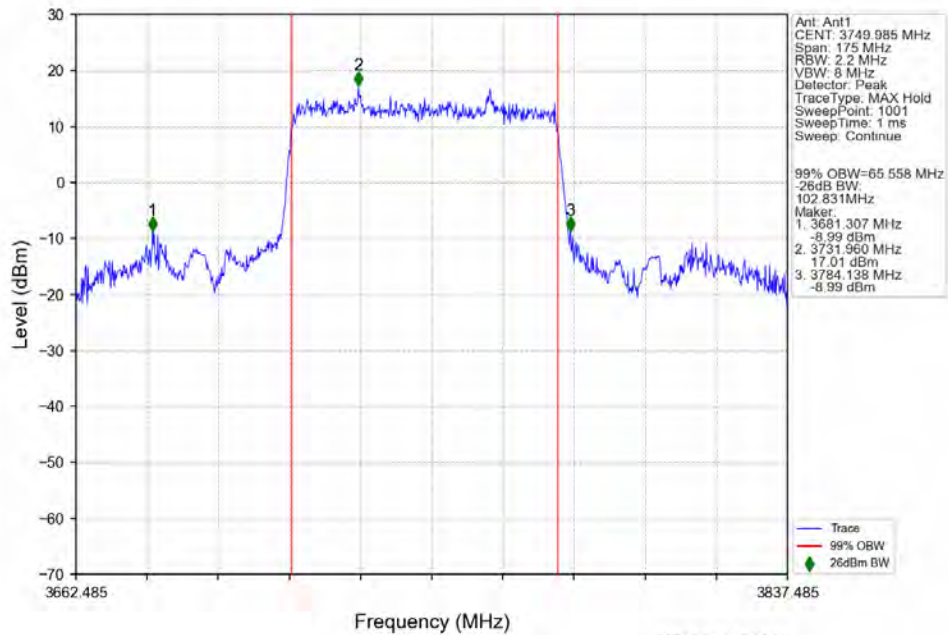

n78a 30kHz SISO NTV 60MHz CP-OFDM 256 QAM 3769.995MHz Outer Full

4.2.16 30k_SISO_70MHz_NTNV

n78a_30kHz_SISO_NTNV_70MHz_DFT-s-OFDM_PI/2_BPSK_3735.015MHz_Outer_Full

n78a_30kHz_SISO_NTNV_70MHz_DFT-s-OFDM_PI/2_BPSK_3750.015MHz_Outer_Full