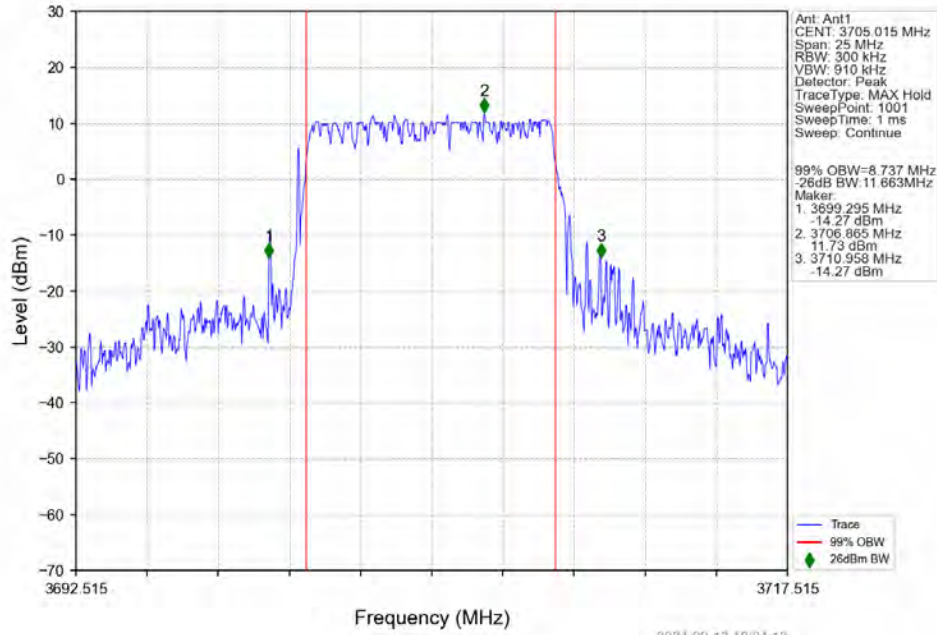

n78a 30kHz SISO NTVN 10MHz DFT-s-OFDM 16 QAM 3705.015MHz Outer Full