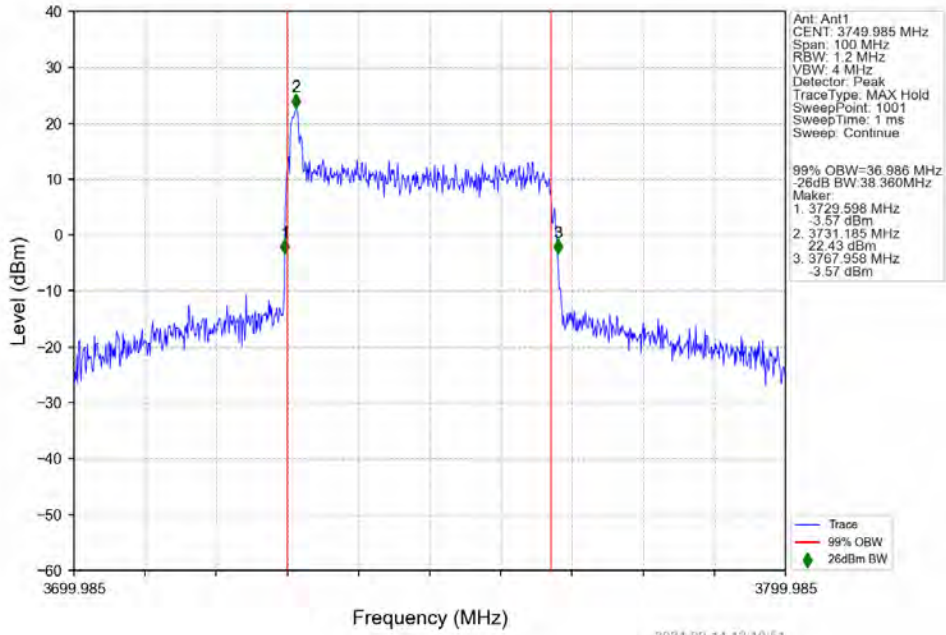

n78a 30kHz SISO NTV 40MHz DFT-s-OFDM QPSK 3750.015MHz Outer Full