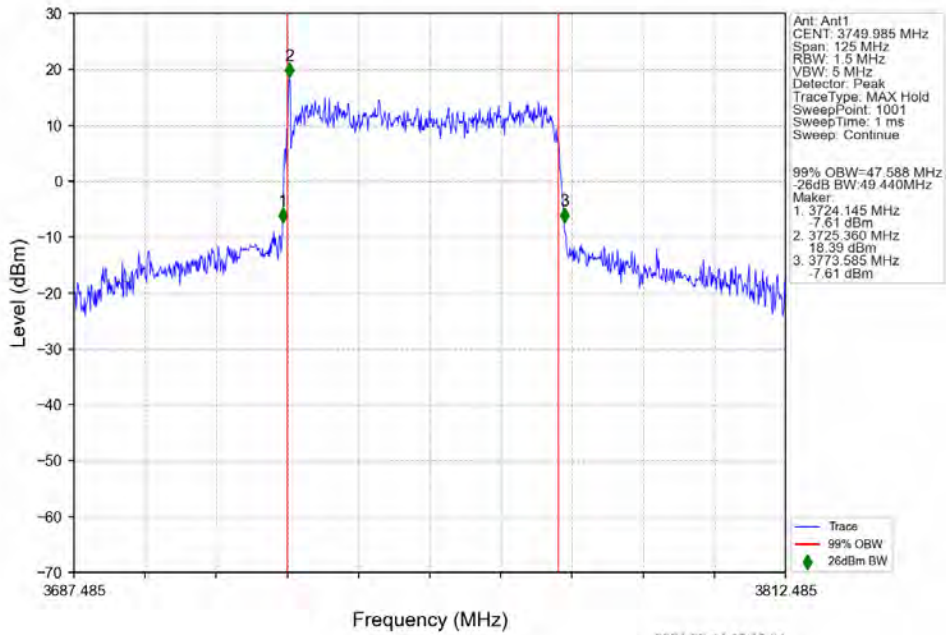

n78a 30kHz SISO NTV 50MHz DFT-s-OFDM QPSK 3750.015MHz Outer Full