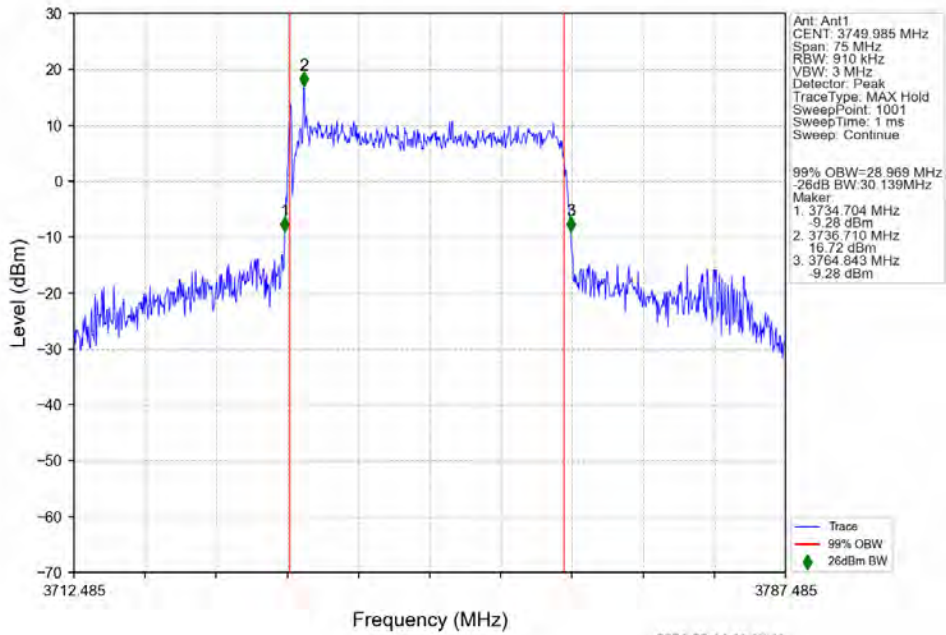

n78a 30kHz SISO NTV 30MHz CP-OFDM QPSK 3750.015MHz Outer Full