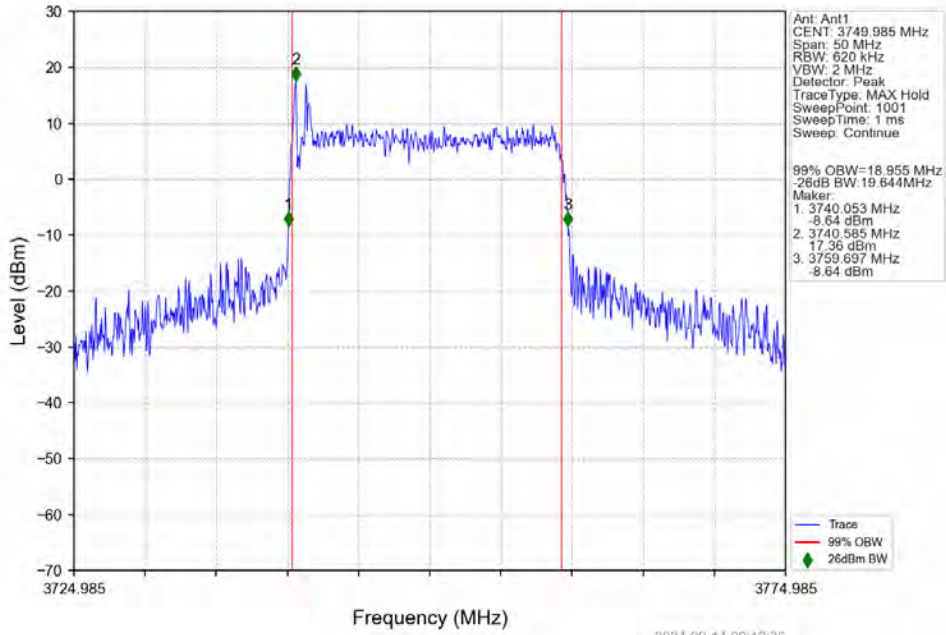

n78a 30kHz SISO NTN 20MHz CP-OFDM 64 QAM 3750.015MHz Outer Full