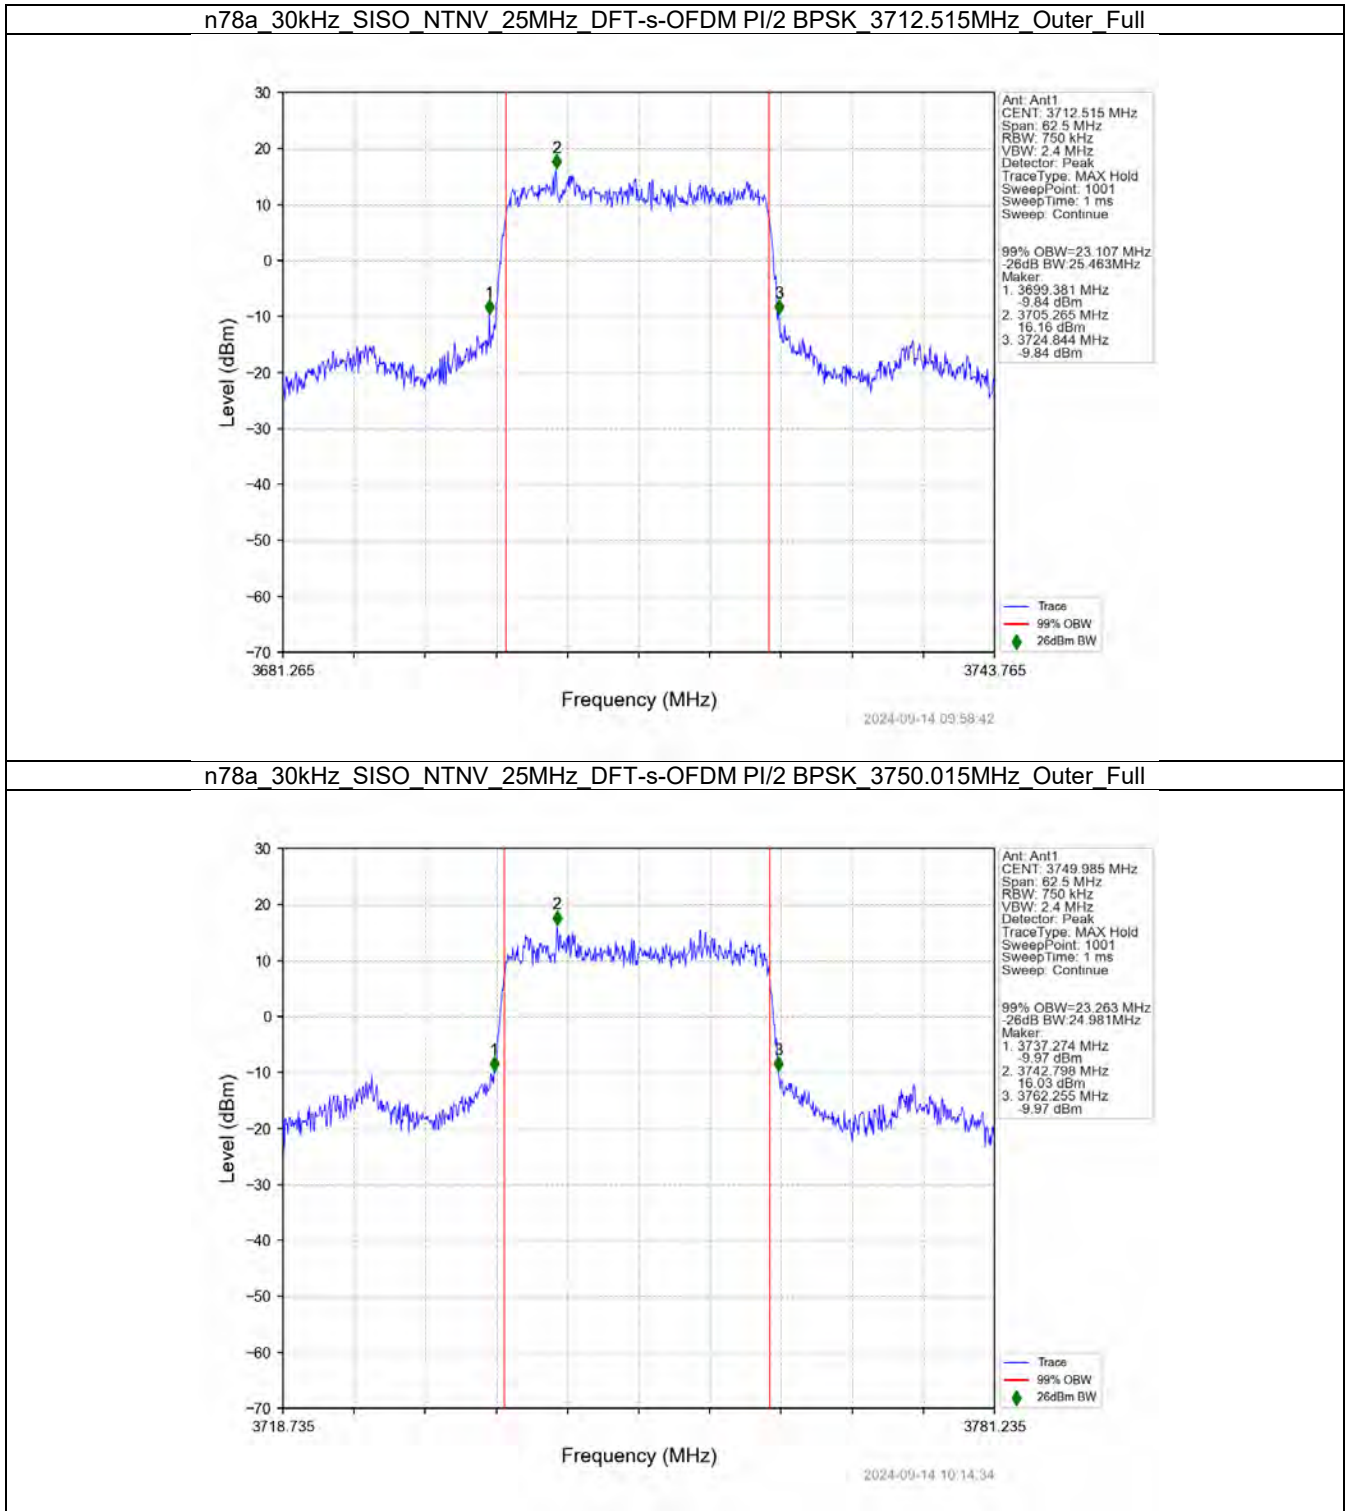

4.2.11 30k_SISO_25MHz_NTNV