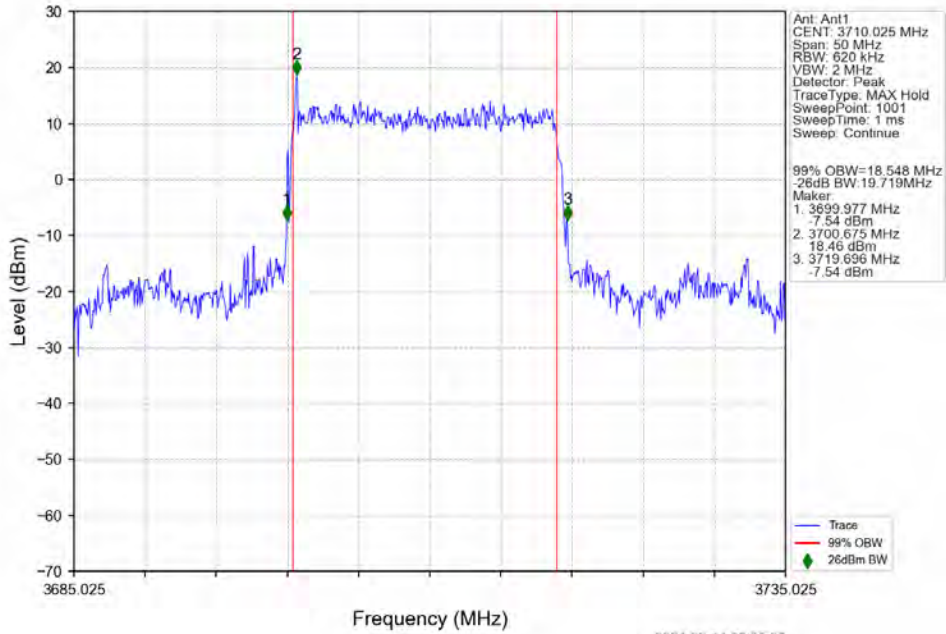

4.2.10 30k_SISO_20MHz_NTNV

n78a_30kHz_SISO_NTNV_20MHz_DFT-s-OFDM PI/2 BPSK_3710.025MHz_Outer_Full