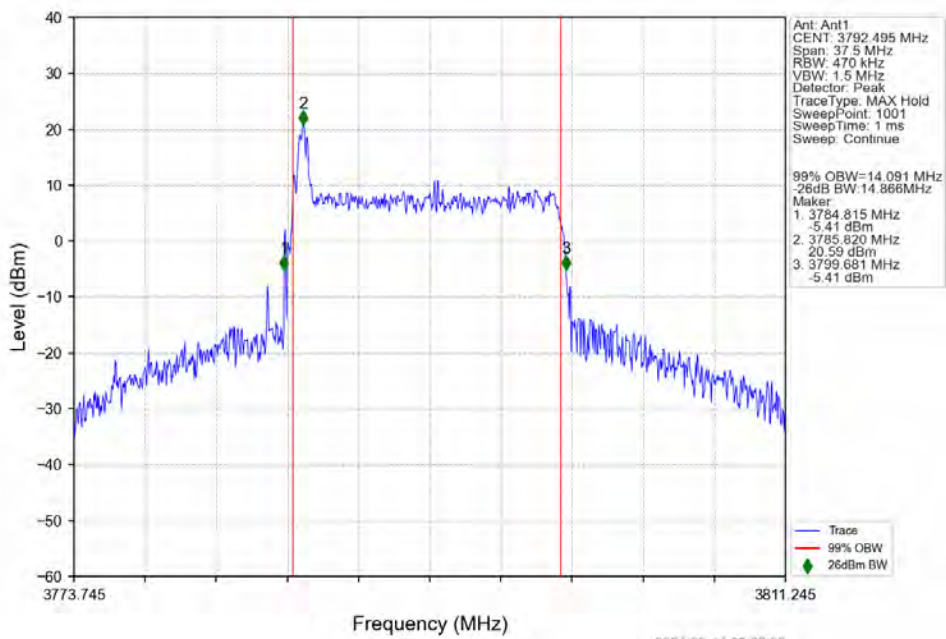

n78a 30kHz SISO NTV 15MHz CP-OFDM QPSK 3792.495MHz Outer Full