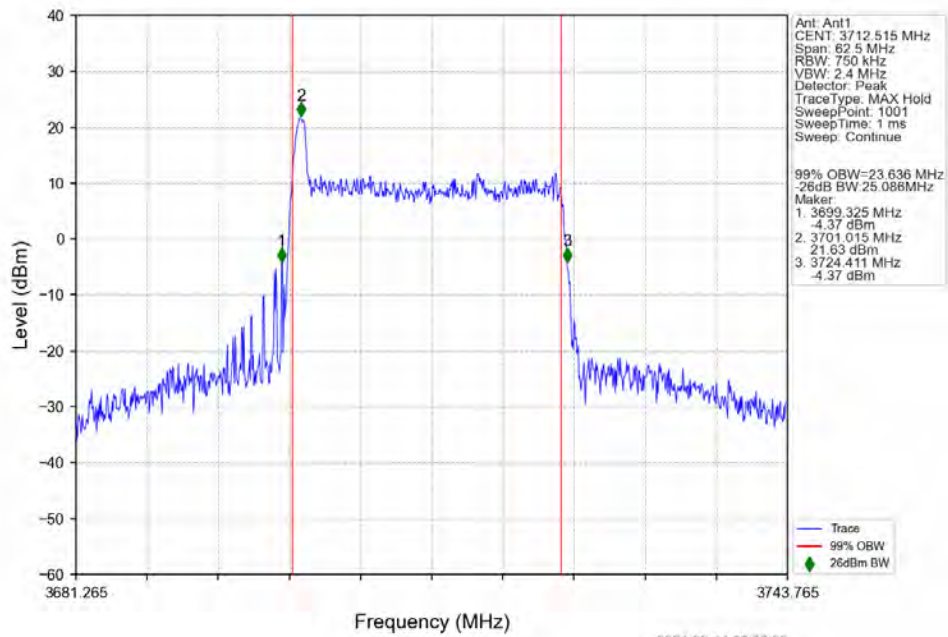

n78a 30kHz SISO NTN 25MHz DFT-s-OFDM 64 QAM 3712.515MHz Outer Full