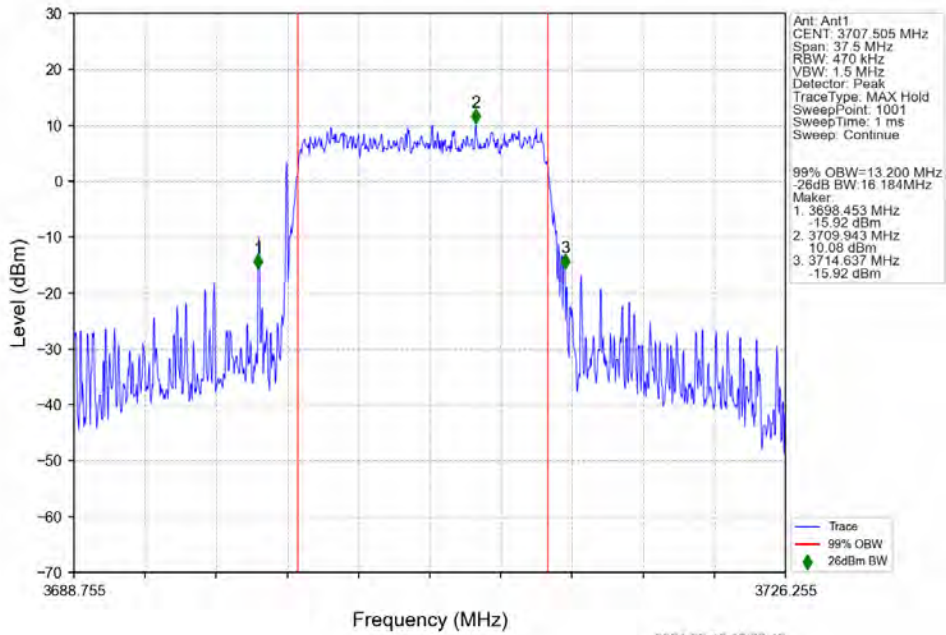

n78a 30kHz SISO NTV 15MHz DFT-s-OFDM 256 QAM 3707.505MHz Outer Full