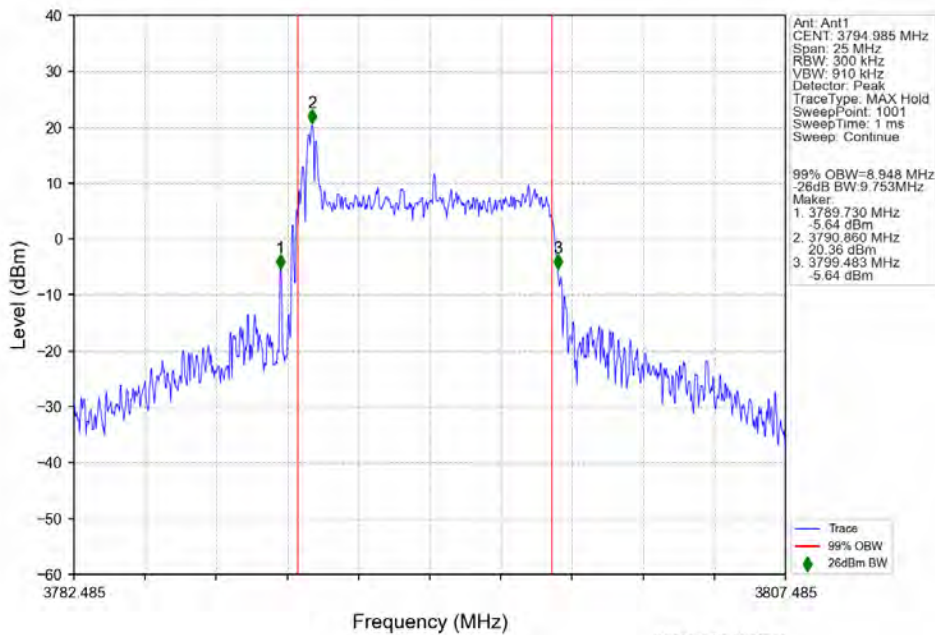

n78a 30kHz SISO NTN 10MHz CP-OFDM 64 QAM 3794.985MHz Outer Full