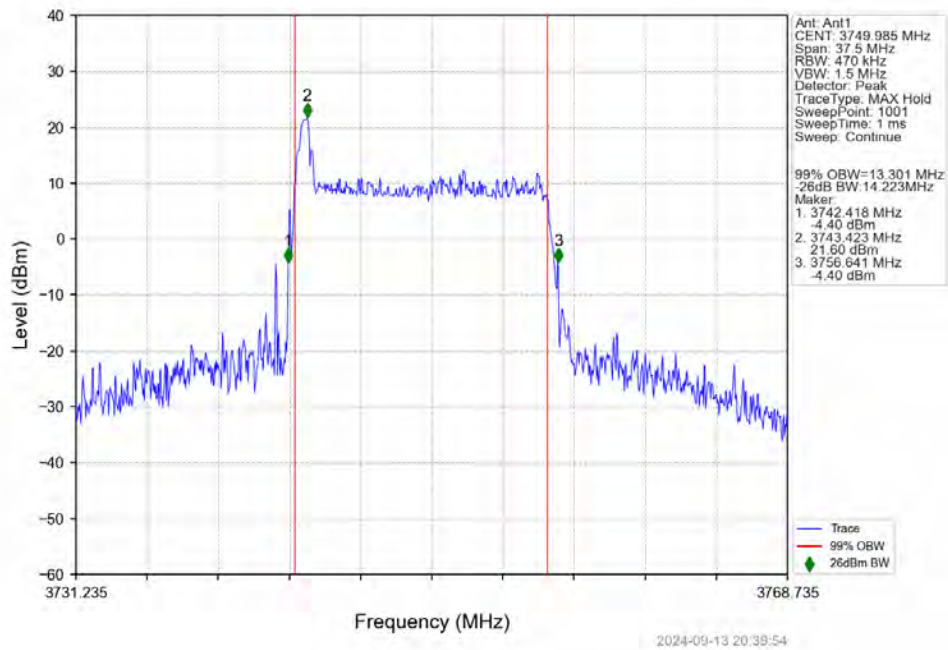

n78a 30kHz SISO NTNv 15MHz DFT-s-OFDM QPSK 3750.015MHz Outer Full

n78a 30kHz SISO NTNv 15MHz DFT-s-OFDM QPSK 3792.495MHz Outer Full

n78a 30kHz SISO NTV 15MHz DFT-s-OFDM 16 QAM 3707.505MHz Outer Full

n78a 30kHz SISO NTV 15MHz DFT-s-OFDM 16 QAM 3750.015MHz Outer Full