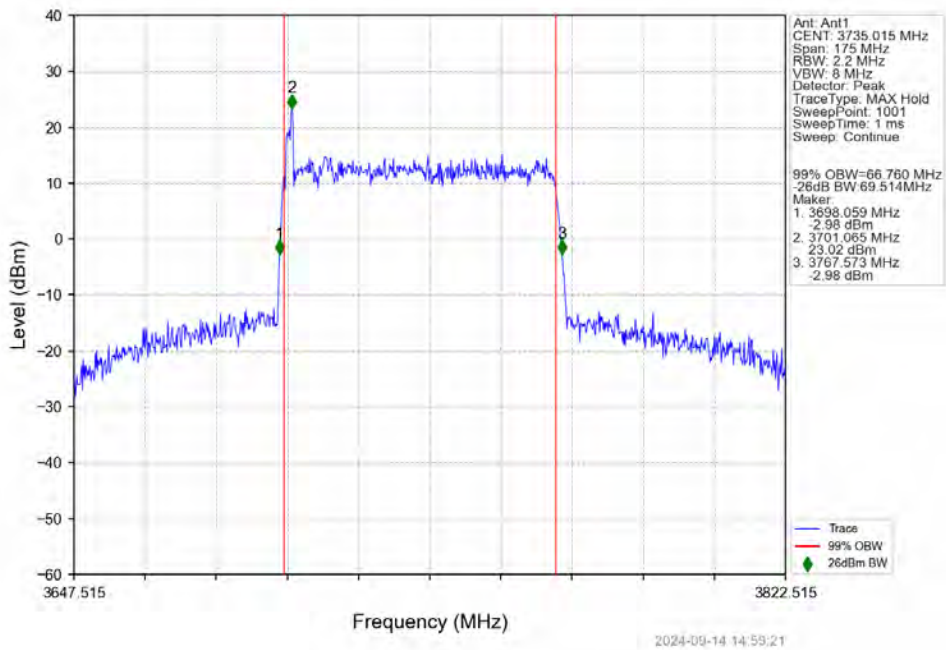

n78a 30kHz SISO NTN 70MHz DFT-s-OFDM QPSK 3735.015MHz Outer Full