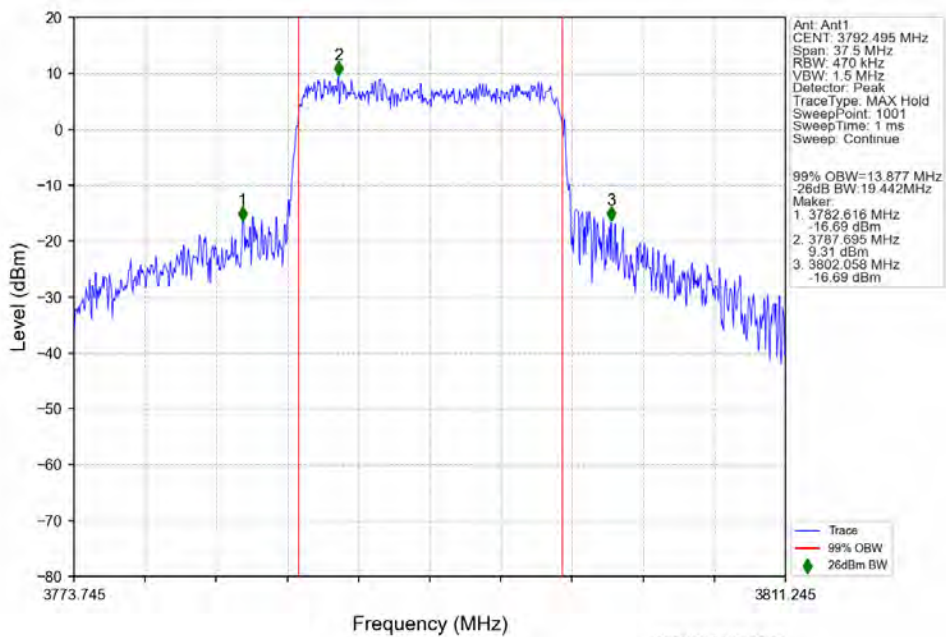

n78a 30kHz SISO NTN 15MHz CP-OFDM 64 QAM 3792.495MHz Outer Full