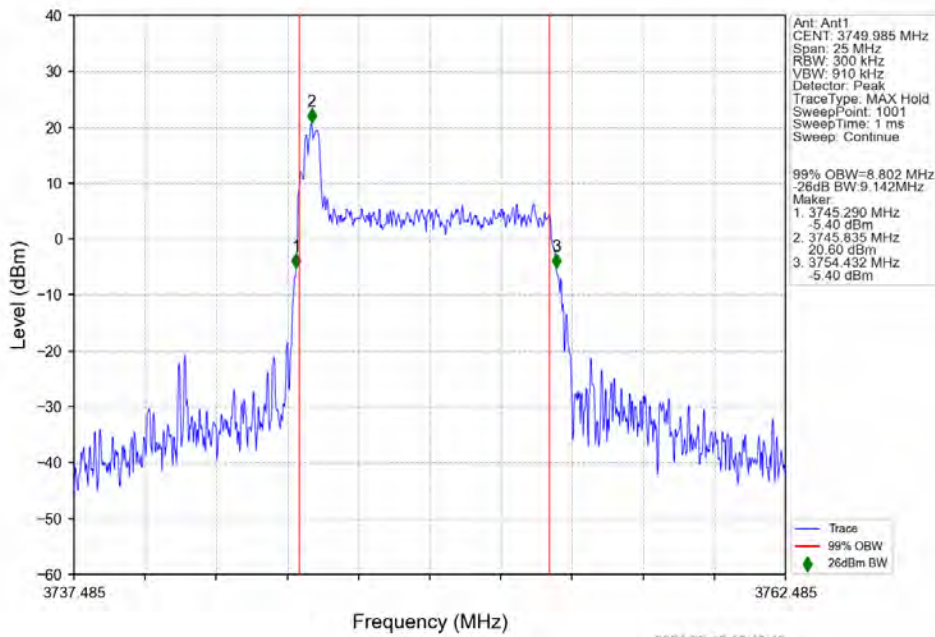

n78a 30kHz SISO NTN 10MHz CP-OFDM 64 QAM 3750.015MHz Outer Full

n78a 30kHz SISO NTN 10MHz CP-OFDM 64 QAM 3794.985MHz Outer Full

n78a 30kHz SISO NTN 10MHz CP-OFDM 256 QAM 3705.015MHz Outer Full

n78a 30kHz SISO NTN 10MHz CP-OFDM 256 QAM 3750.015MHz Outer Full