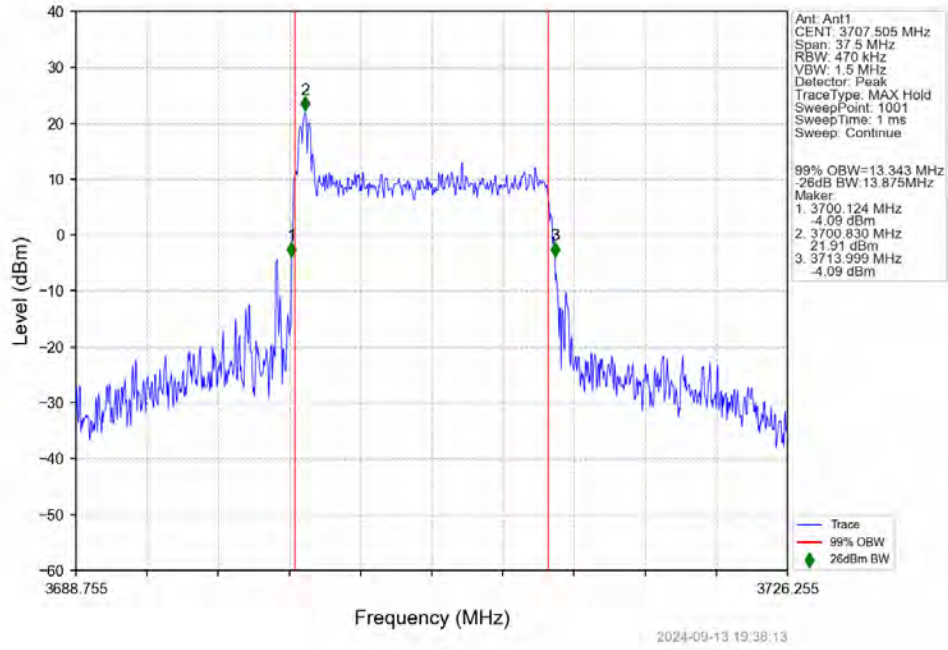

n78a 30kHz SISO NTV 15MHz DFT-s-OFDM 16 QAM 3707.505MHz Outer Full