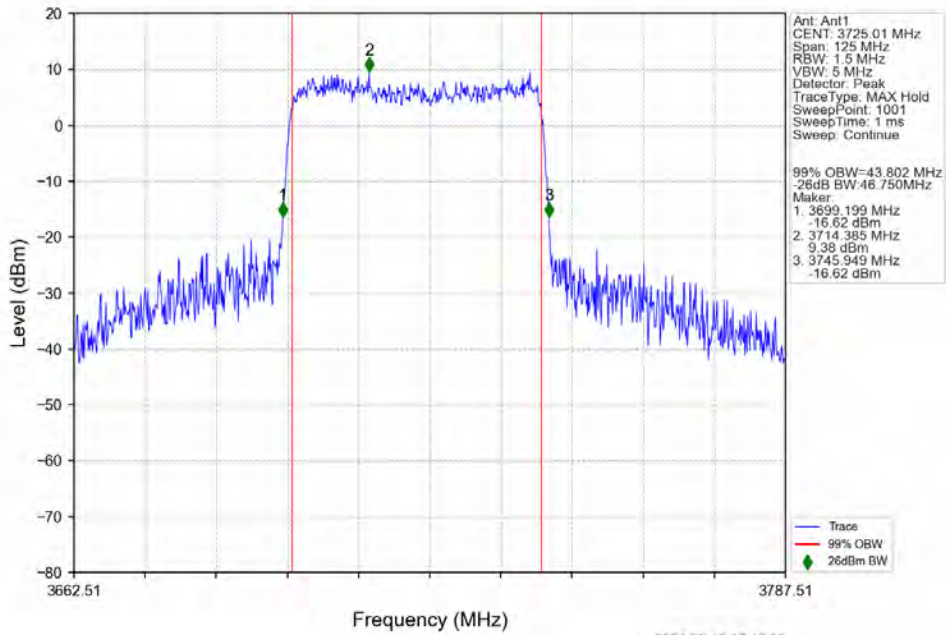

n78a 15kHz SISO NTN 50MHz CP-OFDM 256 QAM 3725.01MHz Outer Full