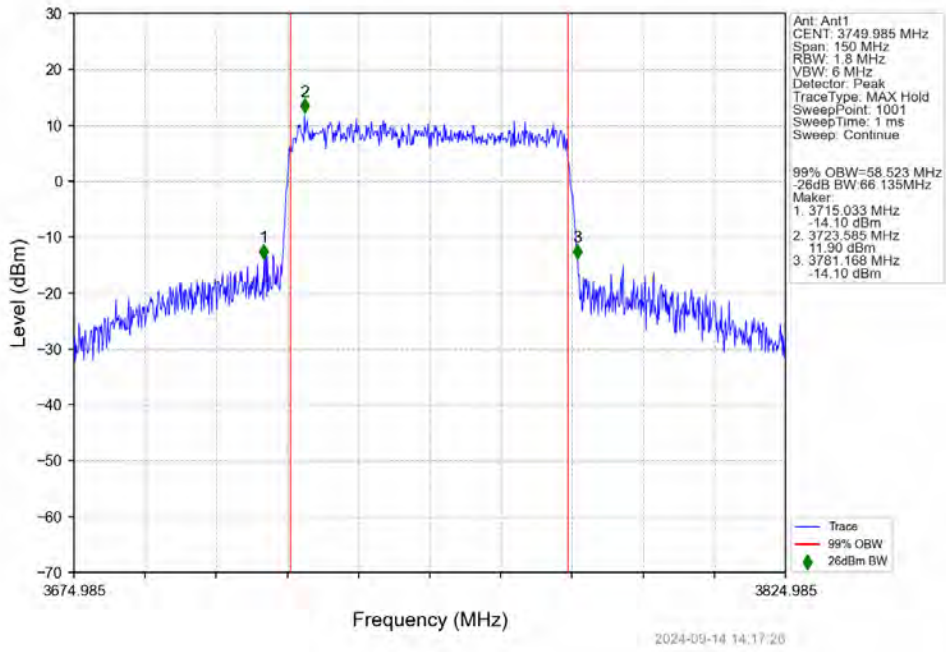

n78a 30kHz SISO NTNv 60MHz CP-OFDM 64 QAM 3750.015MHz Outer Full