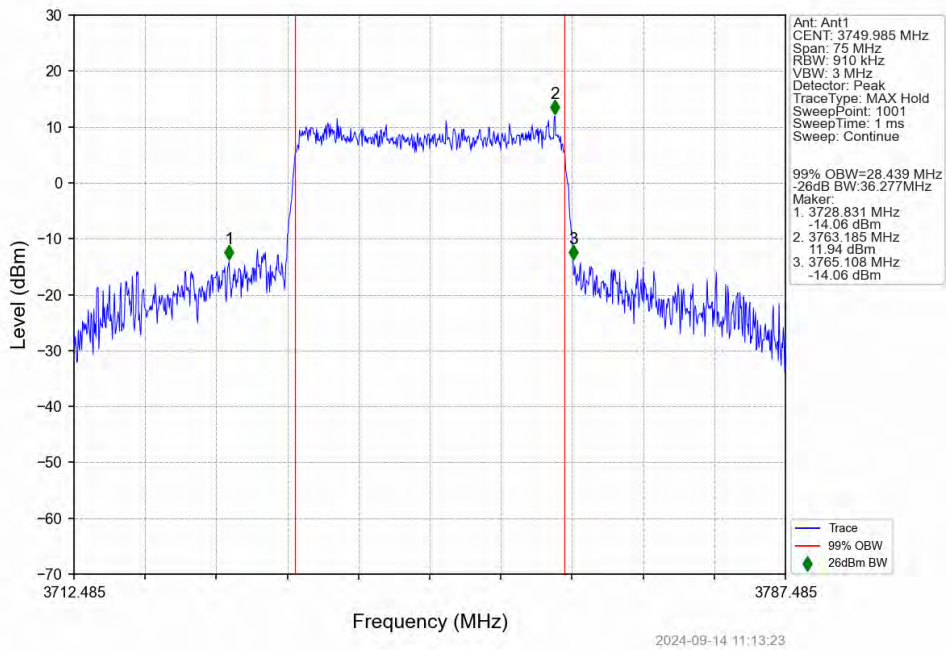

n78a 30kHz SISO NTN 30MHz CP-OFDM 16 QAM 3750.015MHz Outer Full