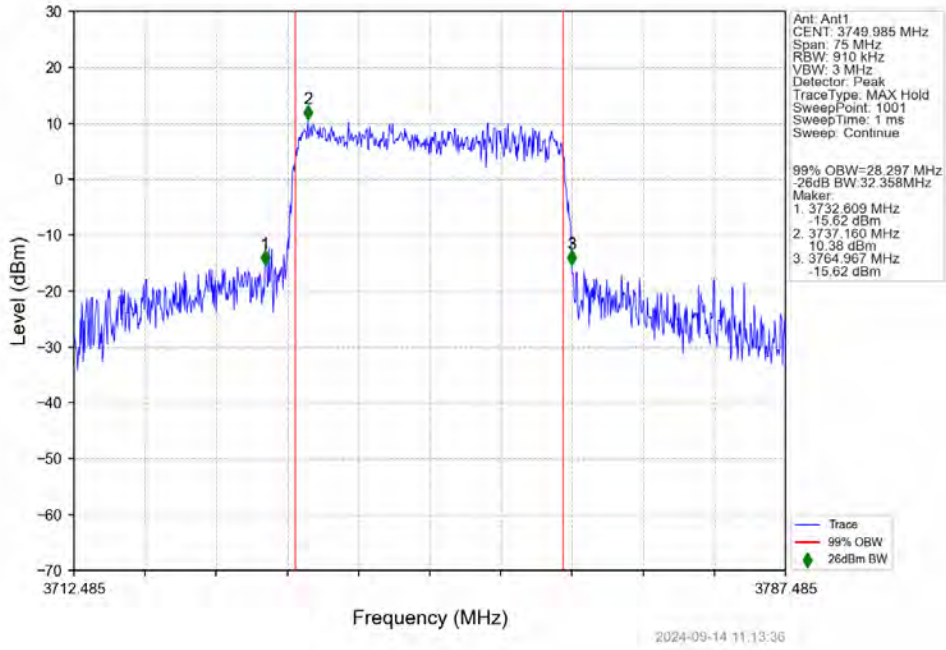

n78a 30kHz SISO NTNv 30MHz CP-OFDM 64 QAM 3750.015MHz Outer Full