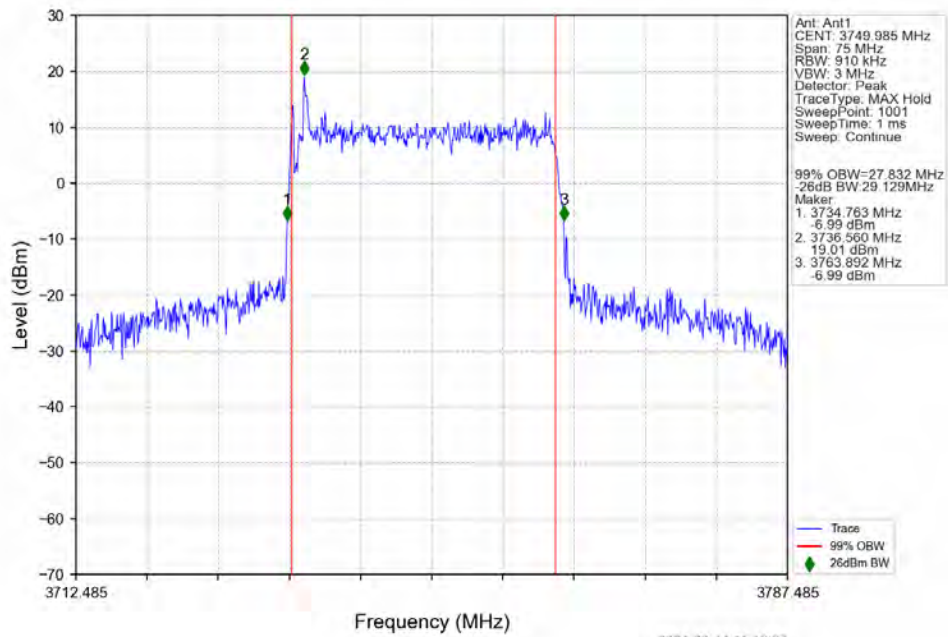

n78a 30kHz SISO NTVN 30MHz DFT-s-OFDM 16 QAM 3750.015MHz Outer Full