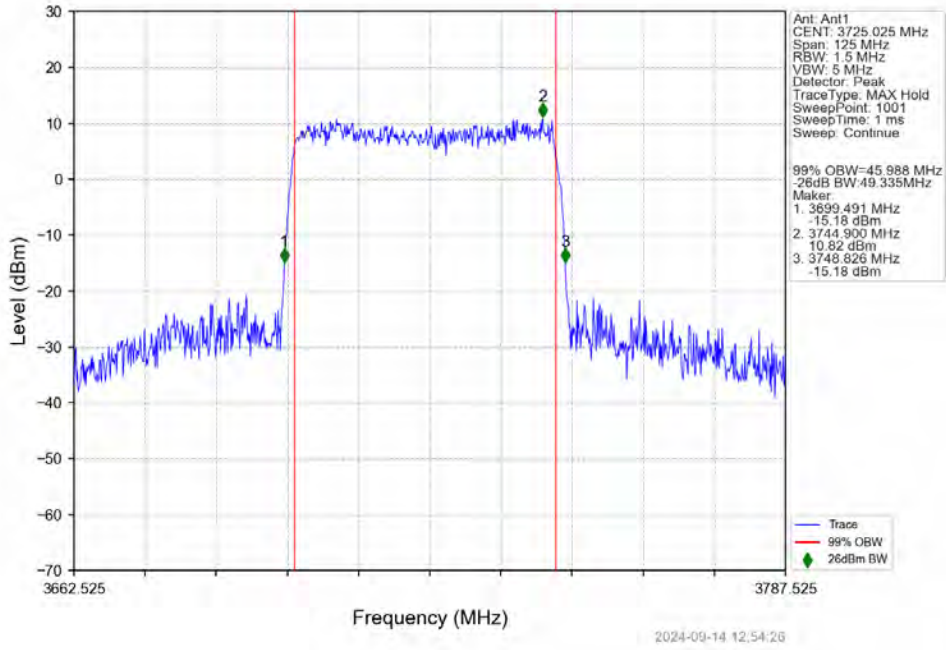

n78a 30kHz SISO NTV 50MHz DFT-s-OFDM 256 QAM 3725.025MHz Outer Full