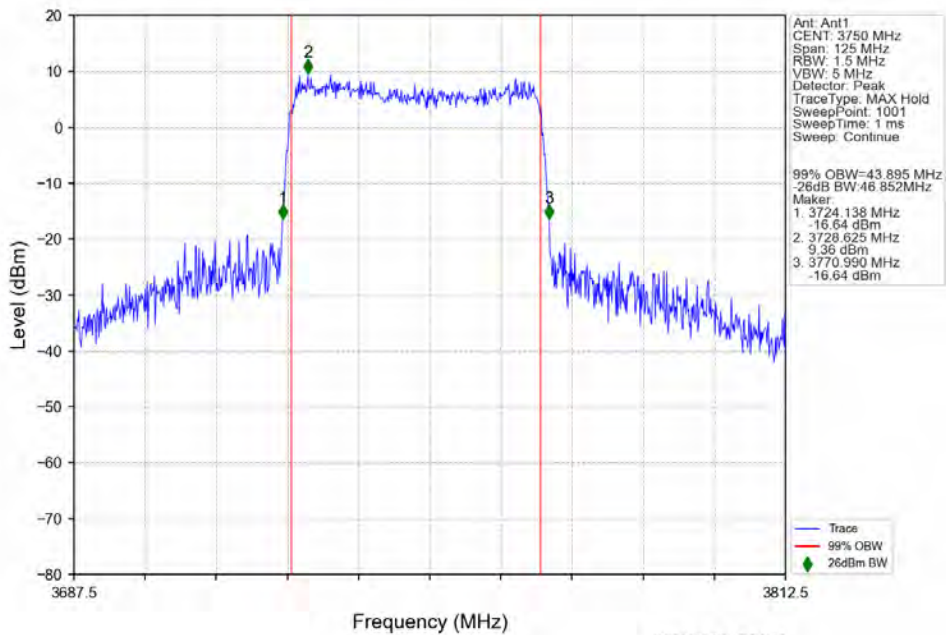

n78a 15kHz SISO NTV 50MHz CP-OFDM 64 QAM 3750MHz Outer Full

n78a 15kHz SISO NTV 50MHz CP-OFDM 64 QAM 3774.99MHz Outer Full

n78a 15kHz SISO NTN 50MHz CP-OFDM 256 QAM 3725.01MHz Outer Full

n78a 15kHz SISO NTN 50MHz CP-OFDM 256 QAM 3750MHz Outer Full