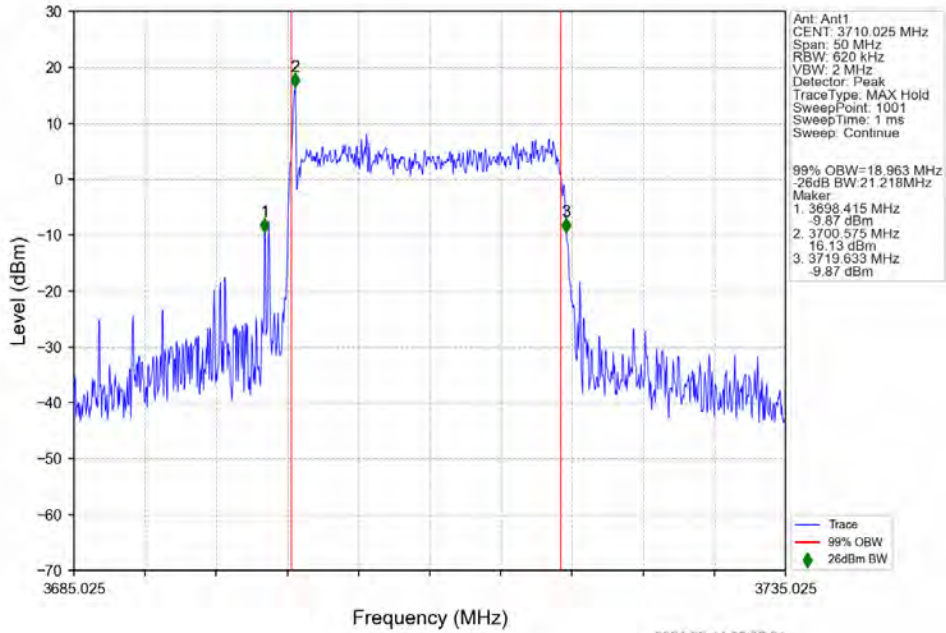

n78a 30kHz SISO NTV 20MHz CP-OFDM 256 QAM 3710.025MHz Outer Full