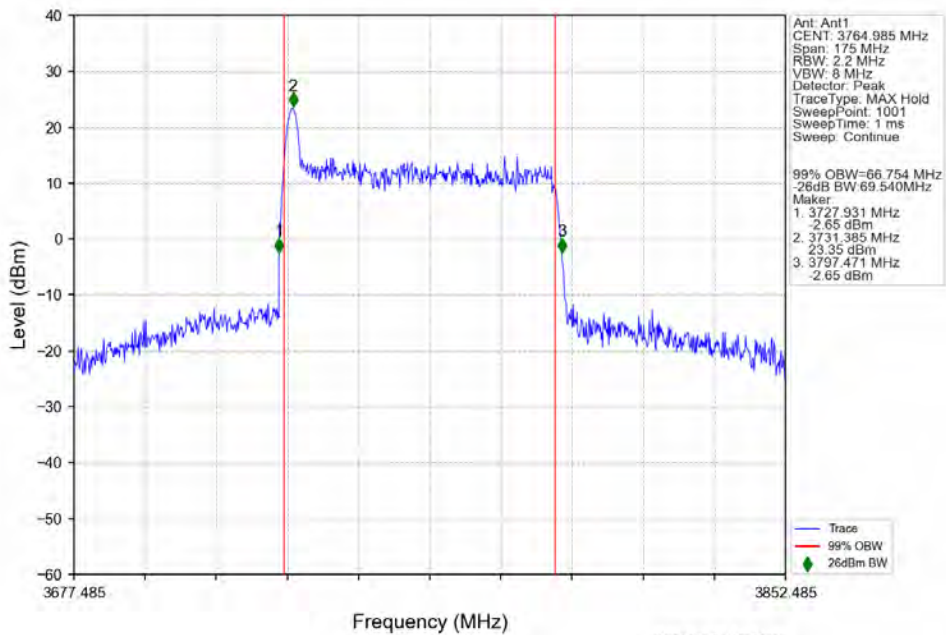

n78a 30kHz SISO NTN 70MHz DFT-s-OFDM PI/2 BPSK 3764.985MHz Outer Full

n78a 30kHz SISO NTN 70MHz DFT-s-OFDM QPSK 3735.015MHz Outer Full

n78a 30kHz SISO NTNv 70MHz DFT-s-OFDM QPSK 3750.015MHz Outer Full

n78a 30kHz SISO NTNv 70MHz DFT-s-OFDM QPSK 3764.985MHz Outer Full