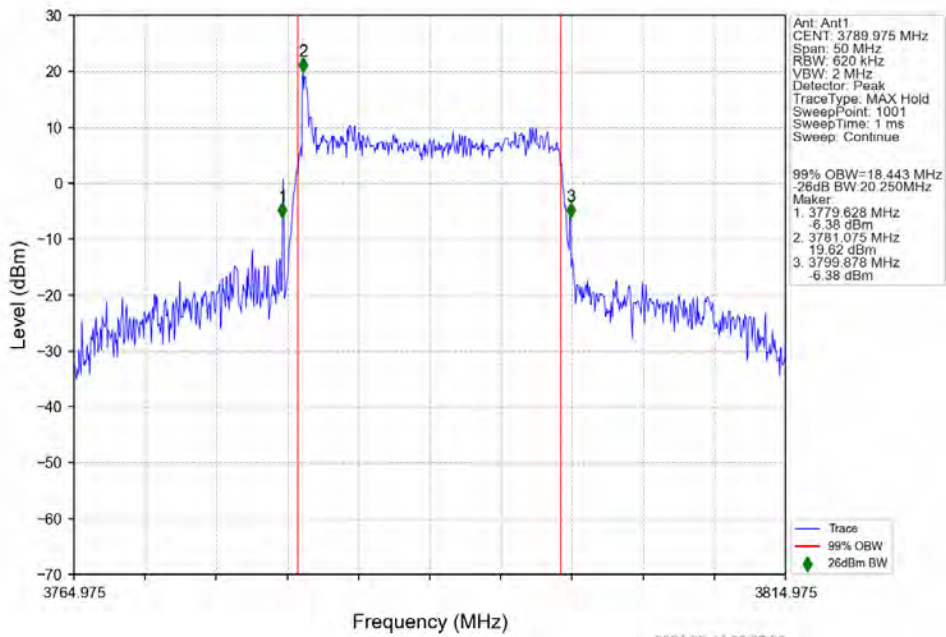

n78a 30kHz SISO NTN 20MHz CP-OFDM 64 QAM 3789.975MHz Outer Full