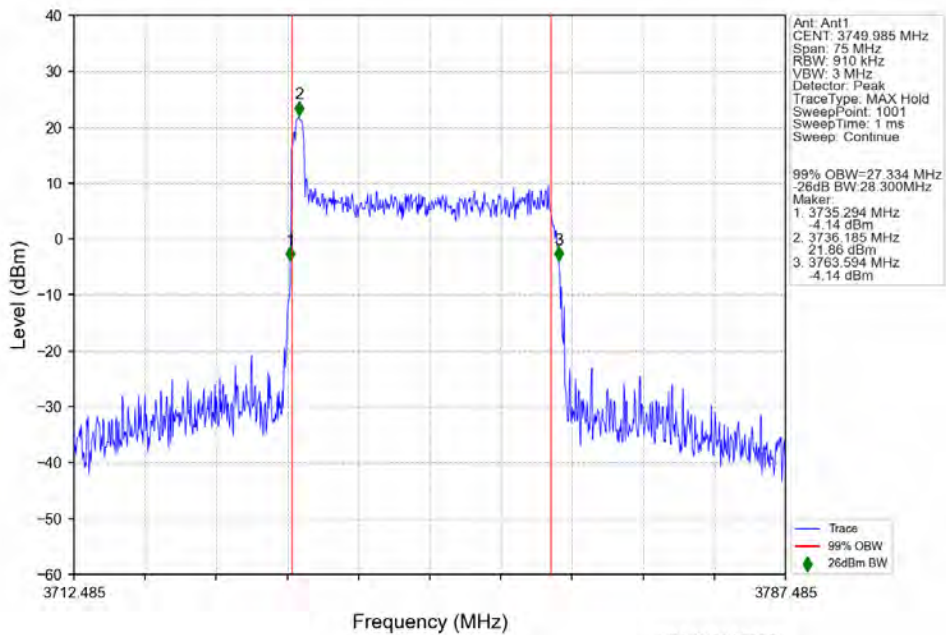

n78a 30kHz SISO NTV 30MHz DFT-s-OFDM 256 QAM 3750.015MHz Outer Full