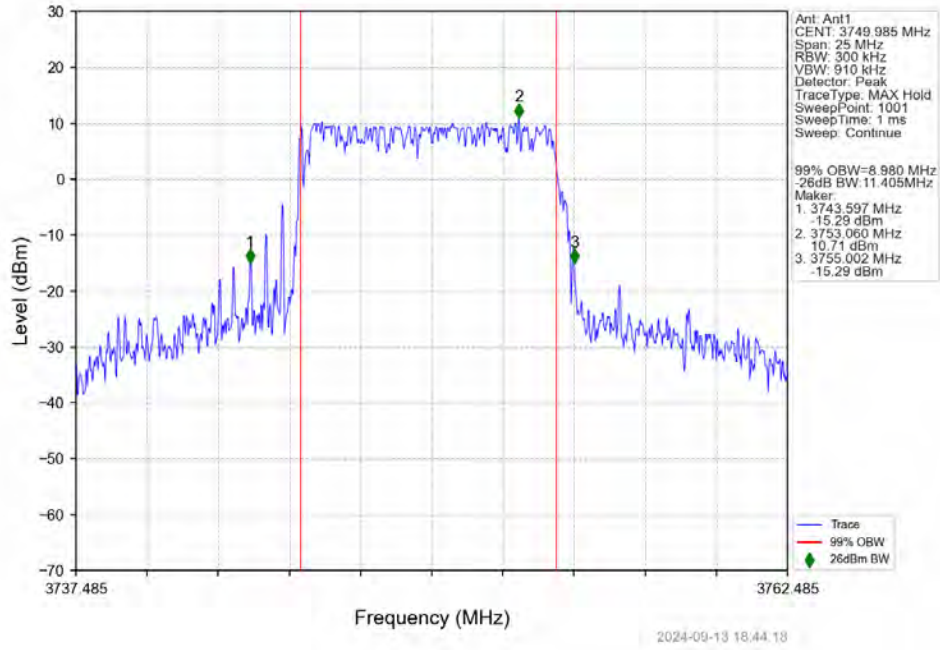

n78a 30kHz SISO NTVN 10MHz DFT-s-OFDM 64 QAM 3750.015MHz Outer Full