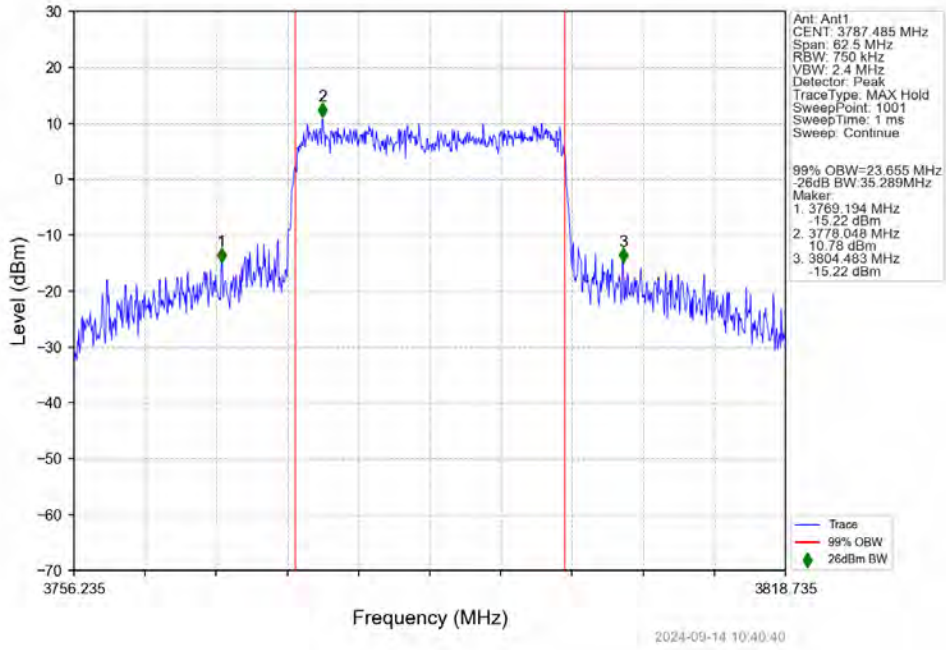

n78a 30kHz SISO NTNv 25MHz CP-OFDM 16 QAM 3787.485MHz Outer Full