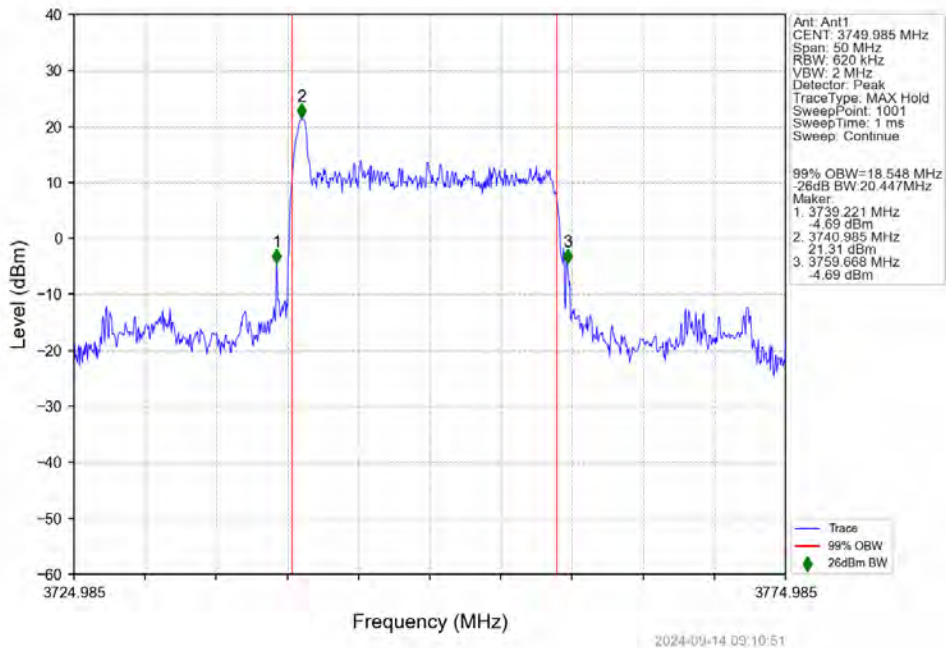

n78a_30kHz_SISO_NTNV_20MHz_DFT-s-OFDM PI/2 BPSK_3750.015MHz_Outer_Full