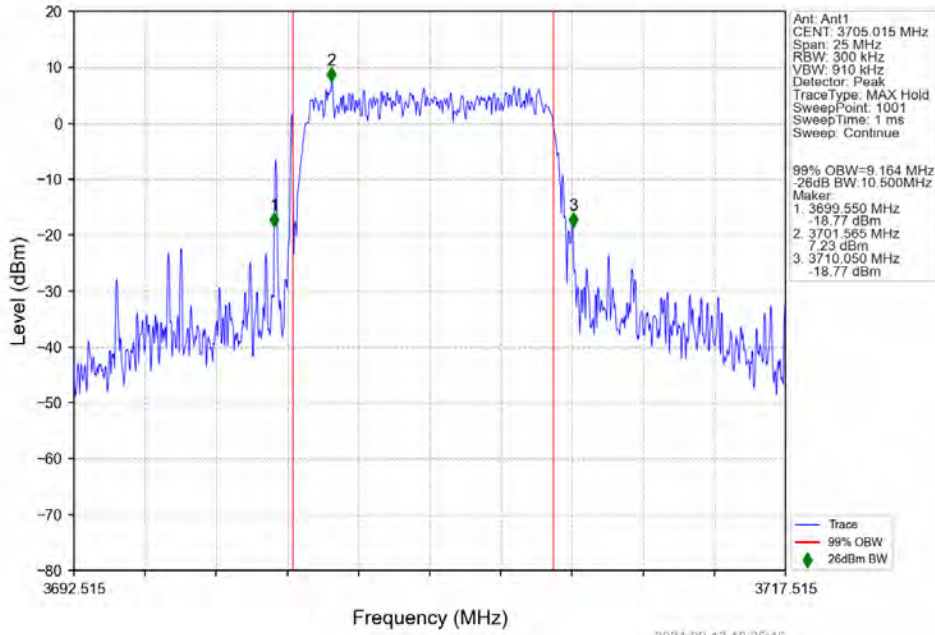

n78a 30kHz SISO NTN 10MHz CP-OFDM 256 QAM 3705.015MHz Outer Full