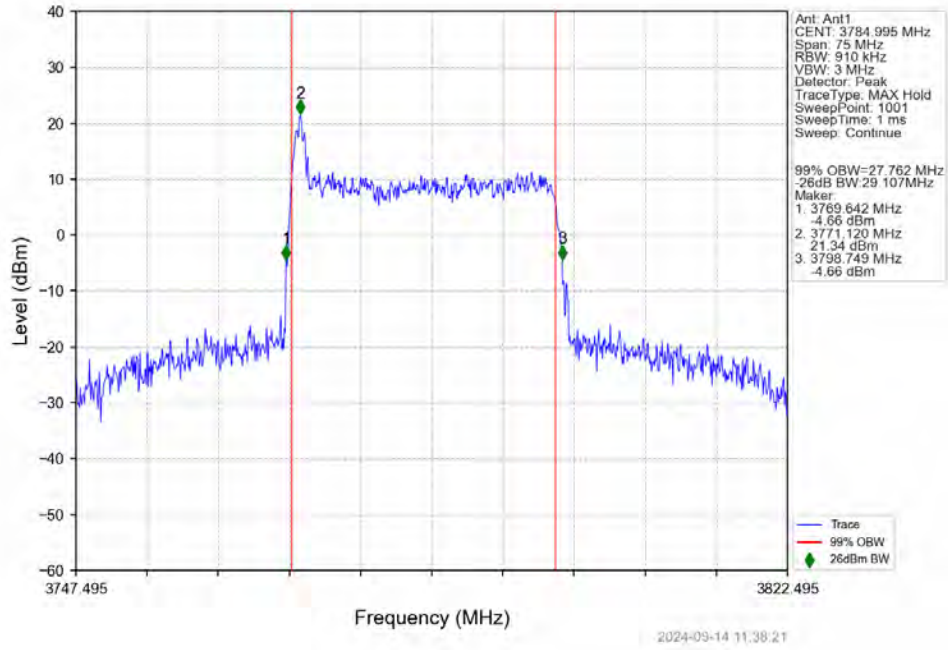

n78a 30kHz SISO NTV 30MHz DFT-s-OFDM 16 QAM 3784.995MHz Outer Full