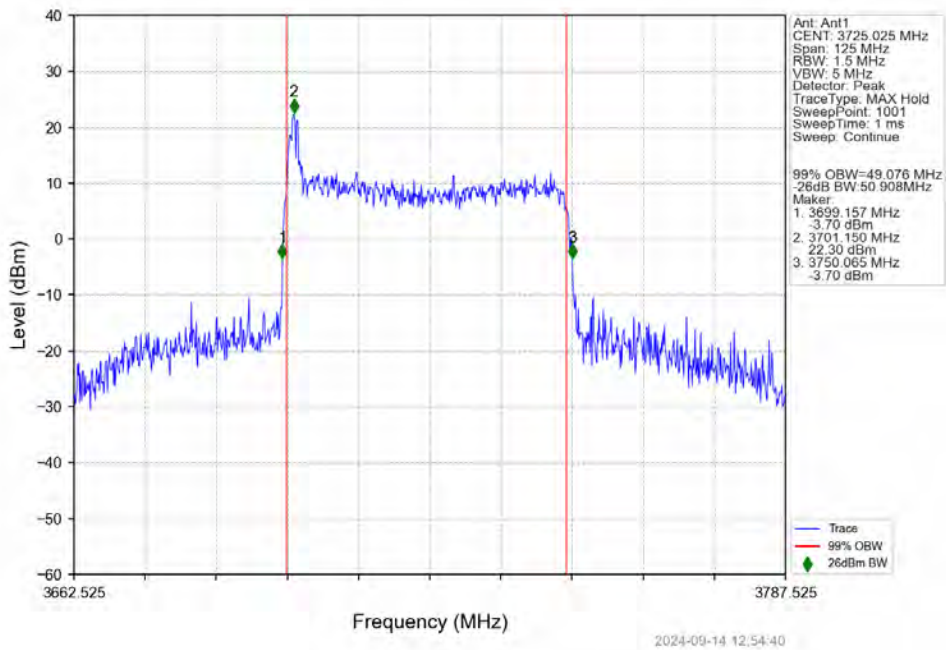

n78a 30kHz SISO NTV 50MHz CP-OFDM QPSK 3725.025MHz Outer Full