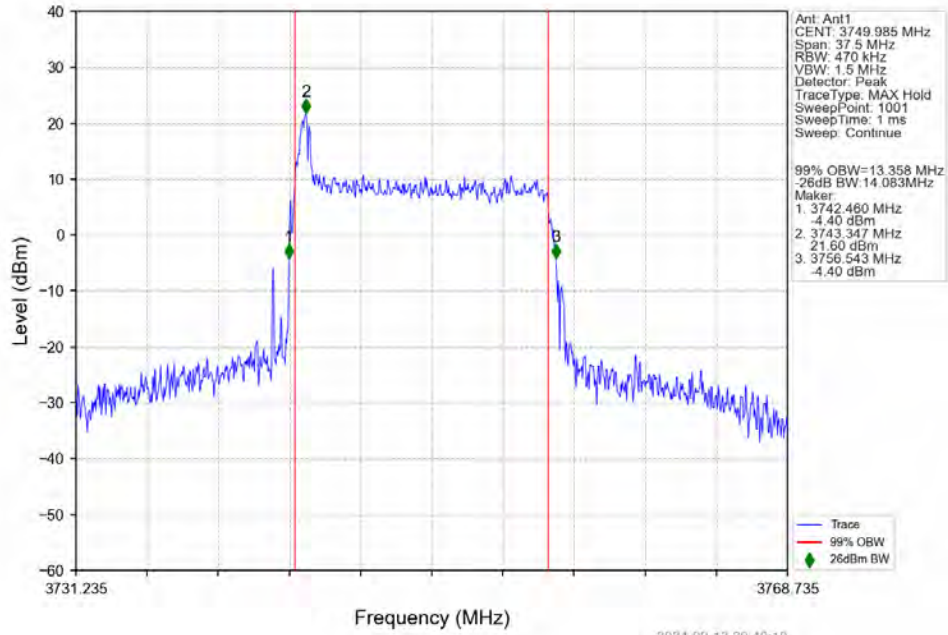

n78a 30kHz SISO NTN 15MHz DFT-s-OFDM 64 QAM 3750.015MHz Outer Full