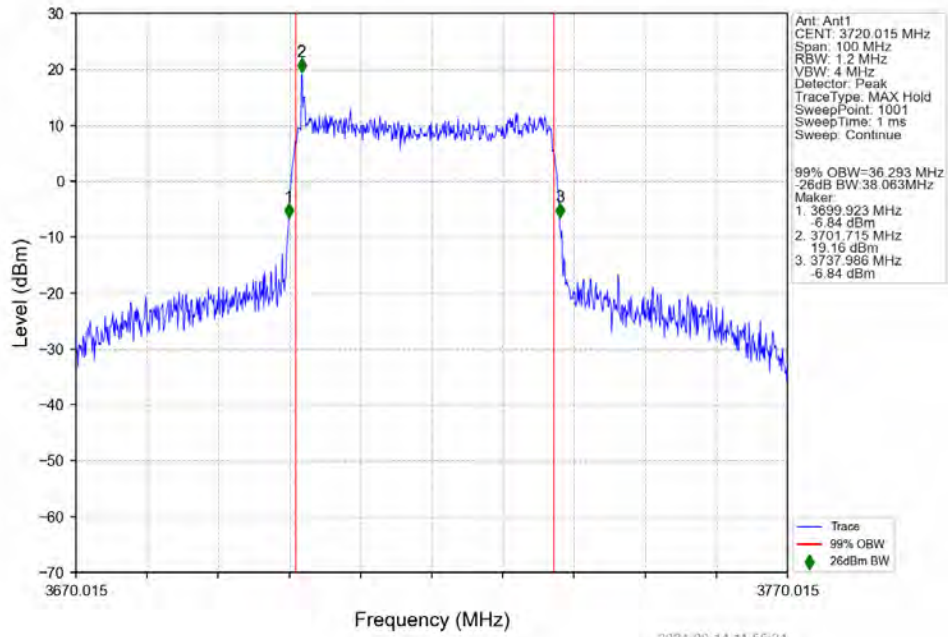

n78a 30kHz SISO NTN 40MHz DFT-s-OFDM 16 QAM 3720.015MHz Outer Full