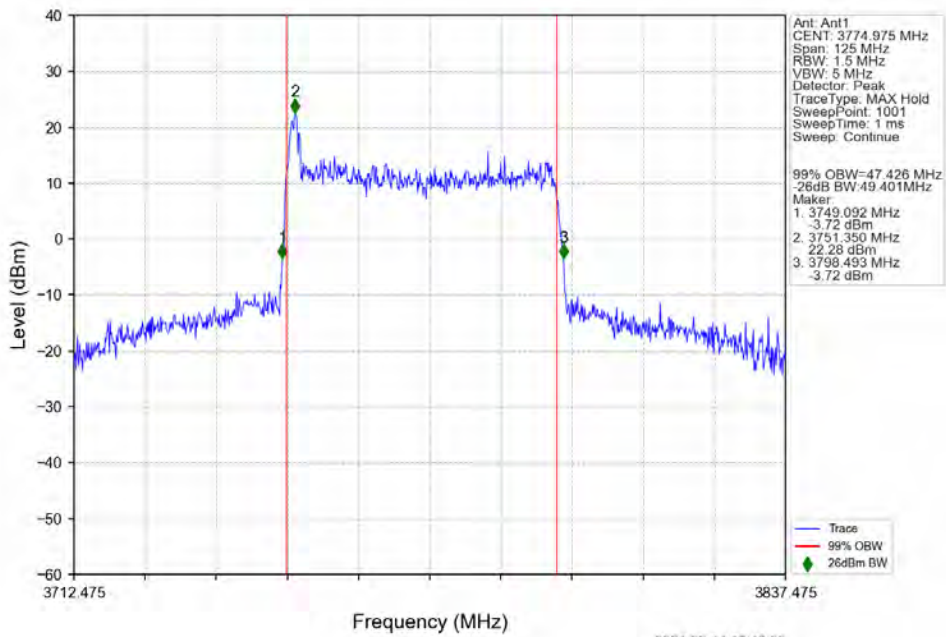

n78a 30kHz SISO NTV 50MHz DFT-s-OFDM QPSK 3774.975MHz Outer Full