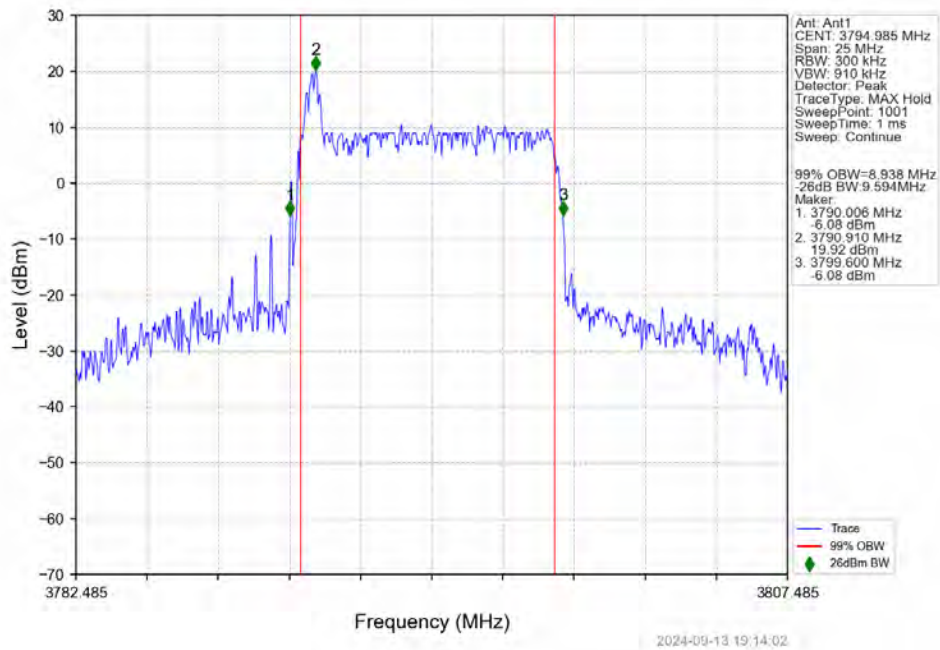

n78a 30kHz SISO NTVN 10MHz DFT-s-OFDM 64 QAM 3794.985MHz Outer Full