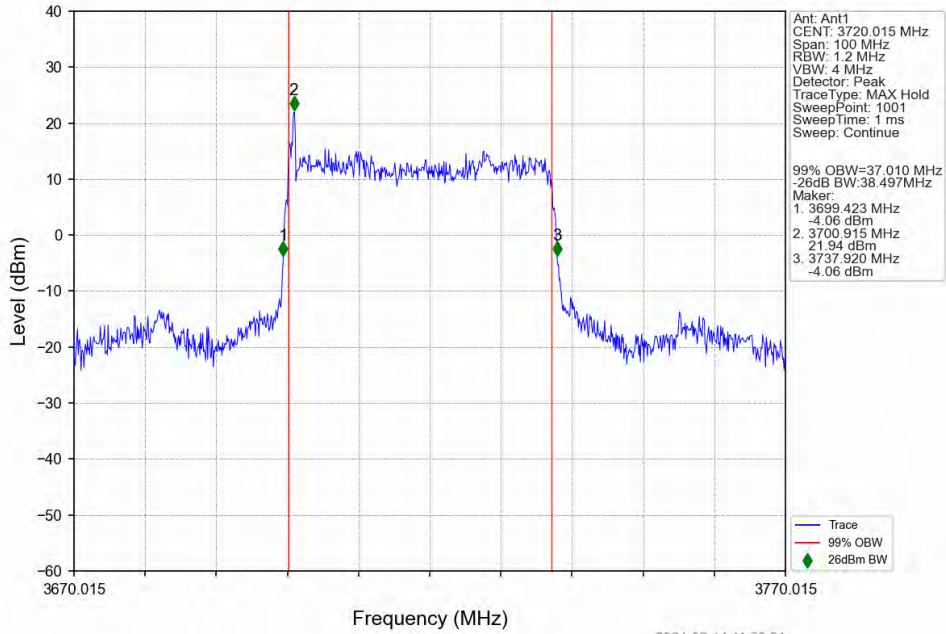

4.2.13 30k_SISO_40MHz_NTNV

n78a_30kHz_SISO_NTNV_40MHz_DFT-s-OFDM_PI/2_BPSK_3720.015MHz_Outer_Full