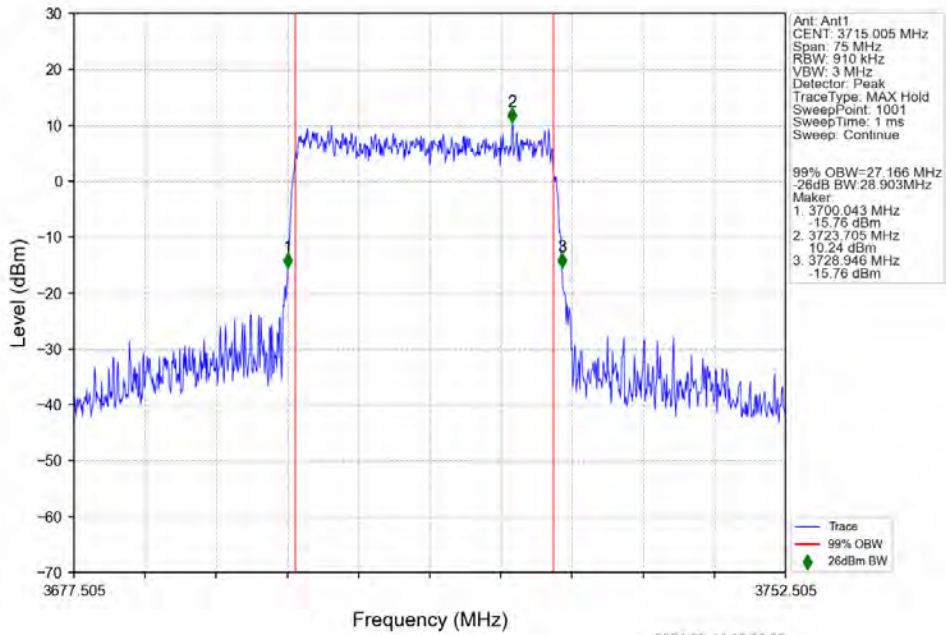

n78a 30kHz SISO NTV 30MHz DFT-s-OFDM 256 QAM 3715.005MHz Outer Full