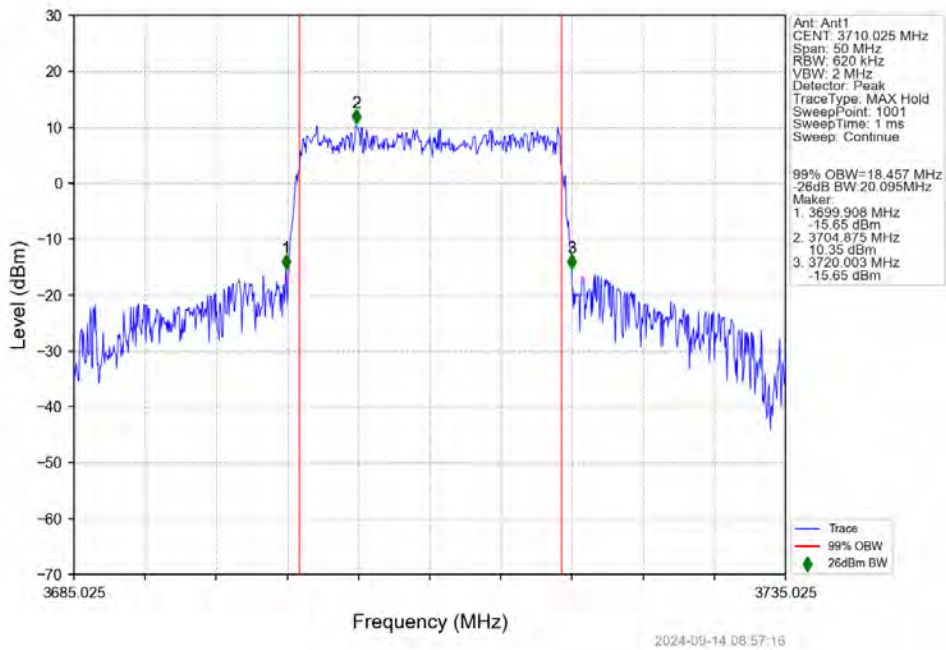

n78a 30kHz SISO NTNv 20MHz CP-OFDM 16 QAM 3710.025MHz Outer Full

n78a 30kHz SISO NTNv 20MHz CP-OFDM 16 QAM 3750.015MHz Outer Full

n78a 30kHz SISO NTN 20MHz CP-OFDM 16 QAM 3789.975MHz Outer Full

n78a 30kHz SISO NTN 20MHz CP-OFDM 64 QAM 3710.025MHz Outer Full