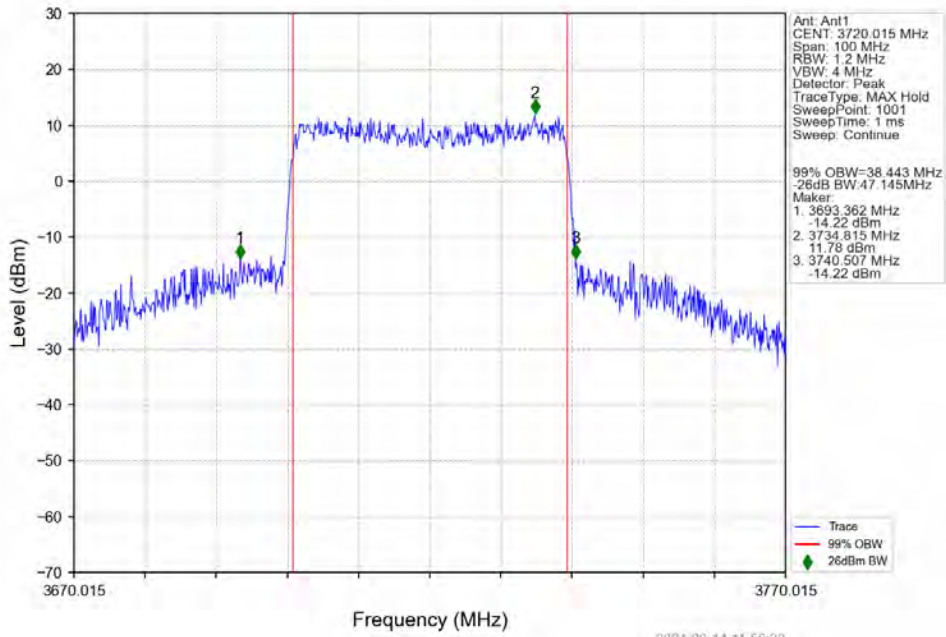

n78a 30kHz SISO NTNv 40MHz CP-OFDM 16 QAM 3720.015MHz Outer Full