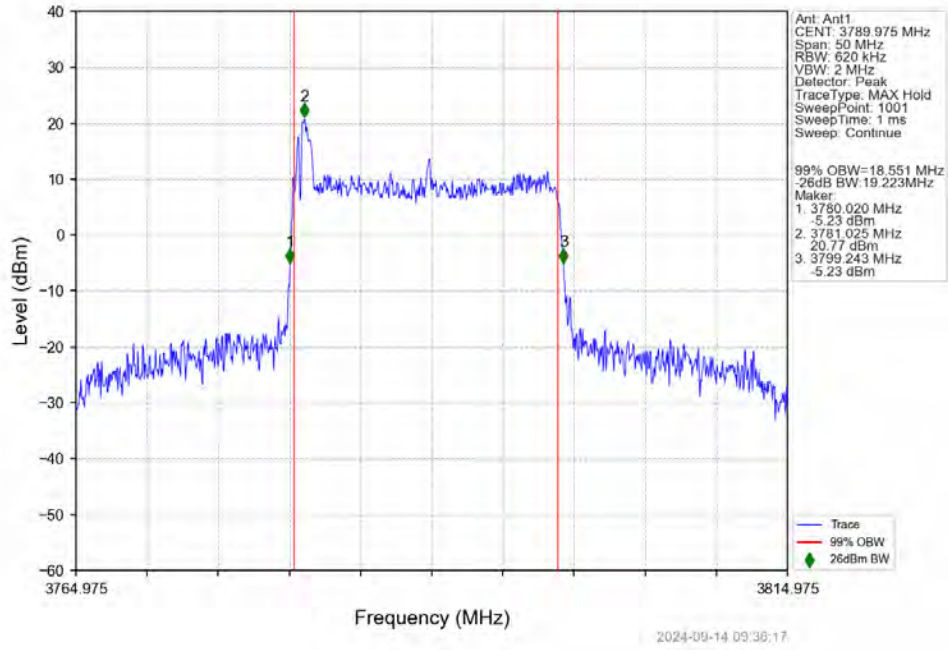

n78a 30kHz SISO NTN 20MHz DFT-s-OFDM 16 QAM 3789.975MHz Outer Full