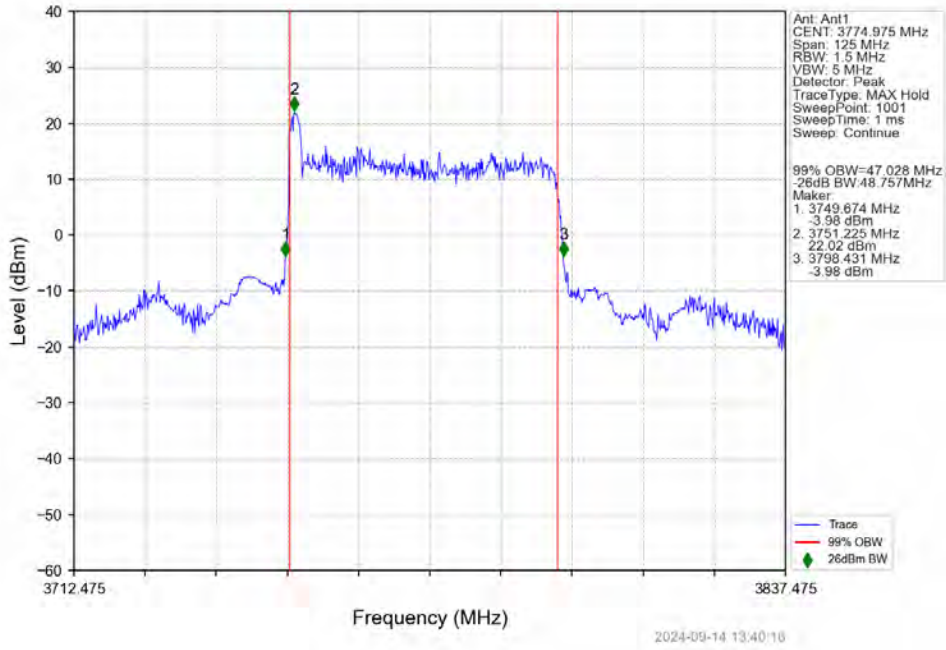

n78a 30kHz SISO NTN 50MHz DFT-s-OFDM PI/2 BPSK 3774.975MHz Outer Full