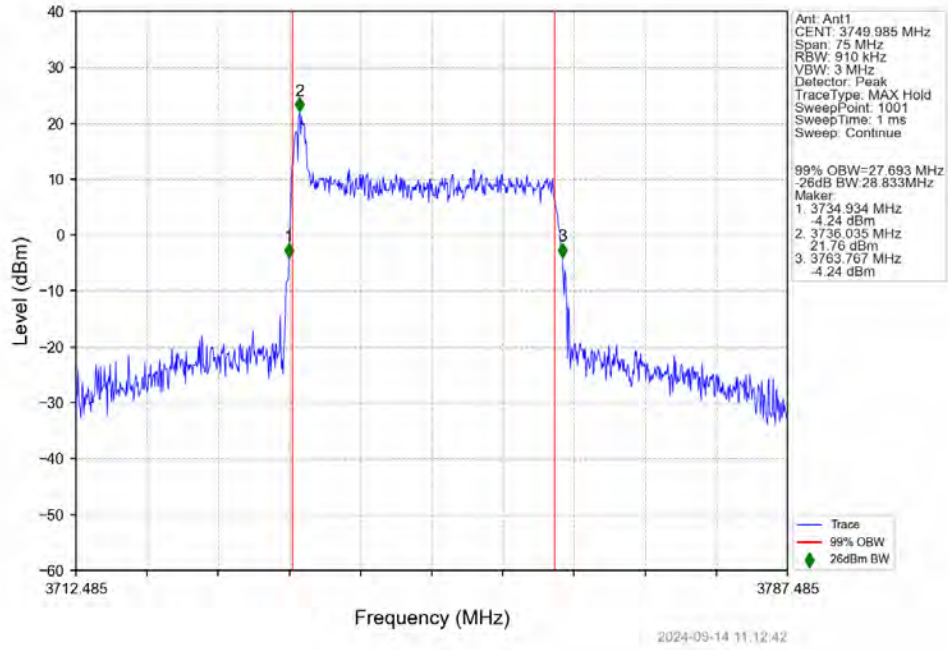

n78a 30kHz SISO NTVN 30MHz DFT-s-OFDM 16 QAM 3750.015MHz Outer Full

n78a 30kHz SISO NTV 30MHz DFT-s-OFDM 16 QAM 3784.995MHz Outer Full

n78a 30kHz SISO NTV 30MHz DFT-s-OFDM 64 QAM 3715.005MHz Outer Full

n78a 30kHz SISO NTVN 30MHz DFT-s-OFDM 64 QAM 3750.015MHz Outer Full