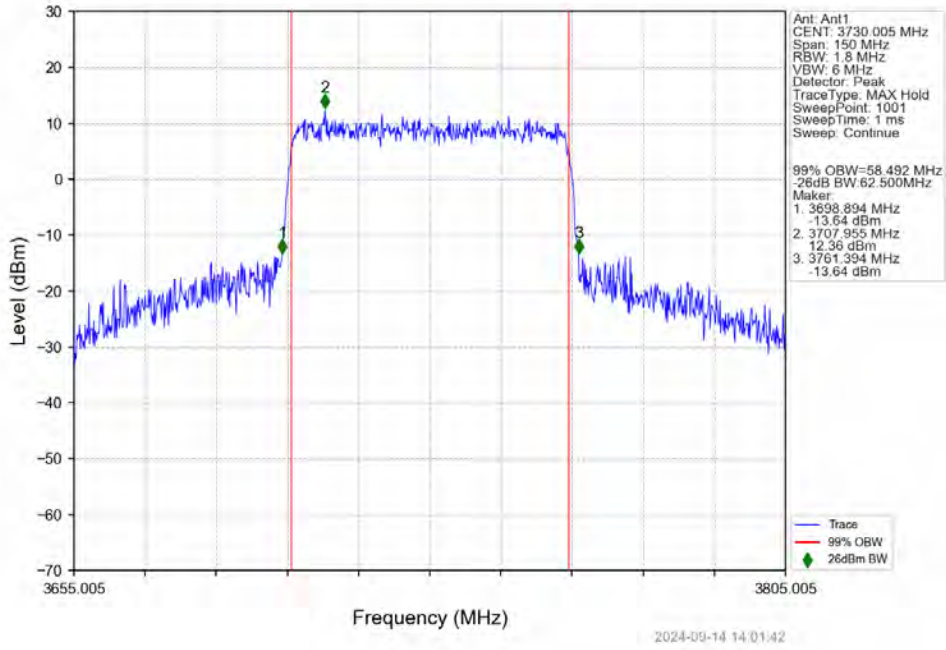

n78a 30kHz SISO NTN 60MHz CP-OFDM 16 QAM 3730.005MHz Outer Full