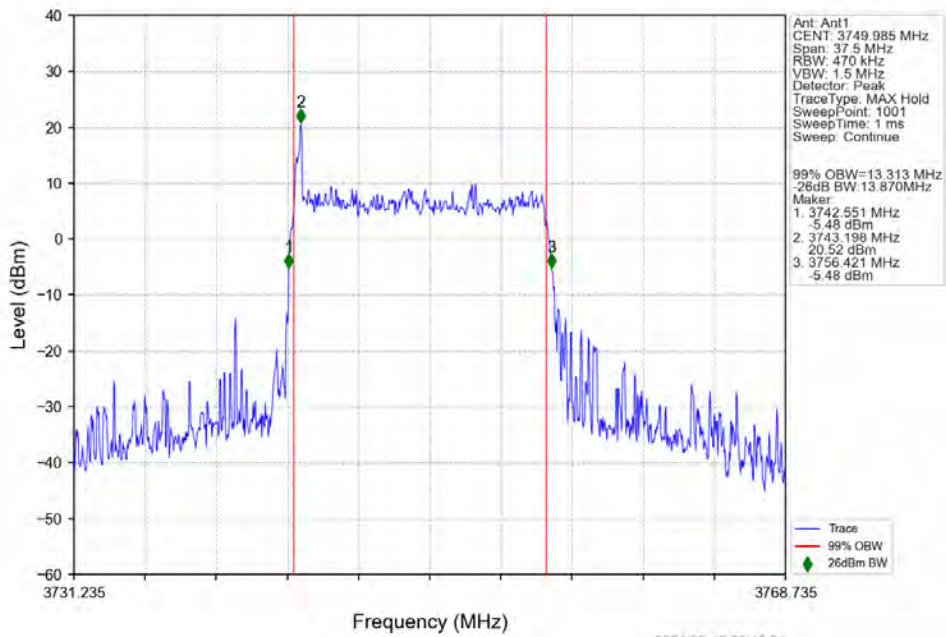

n78a 30kHz SISO NTV 15MHz DFT-s-OFDM 256 QAM 3750.015MHz Outer Full