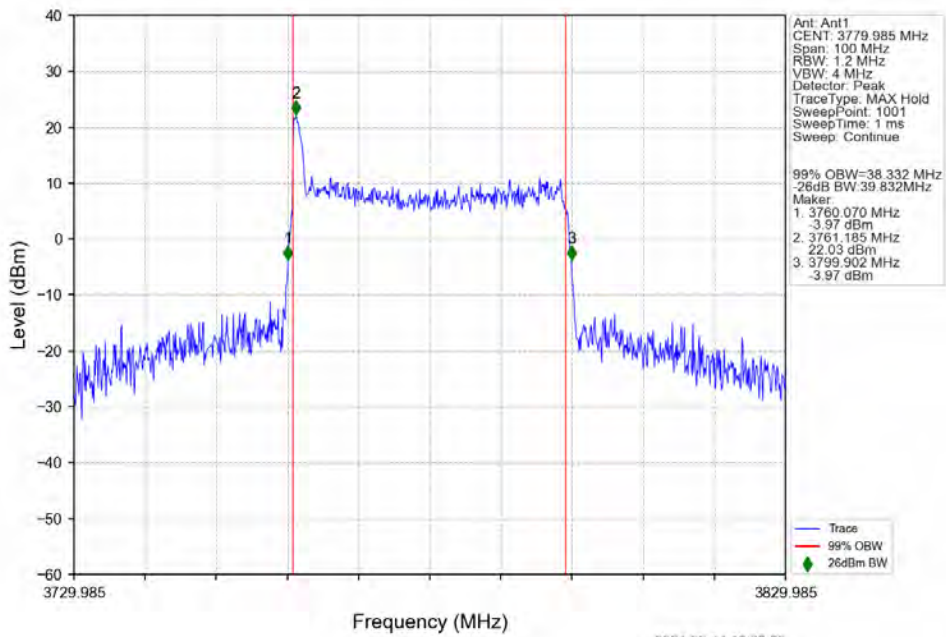

n78a 30kHz SISO NTN 40MHz CP-OFDM 64 QAM 3779.985MHz Outer Full