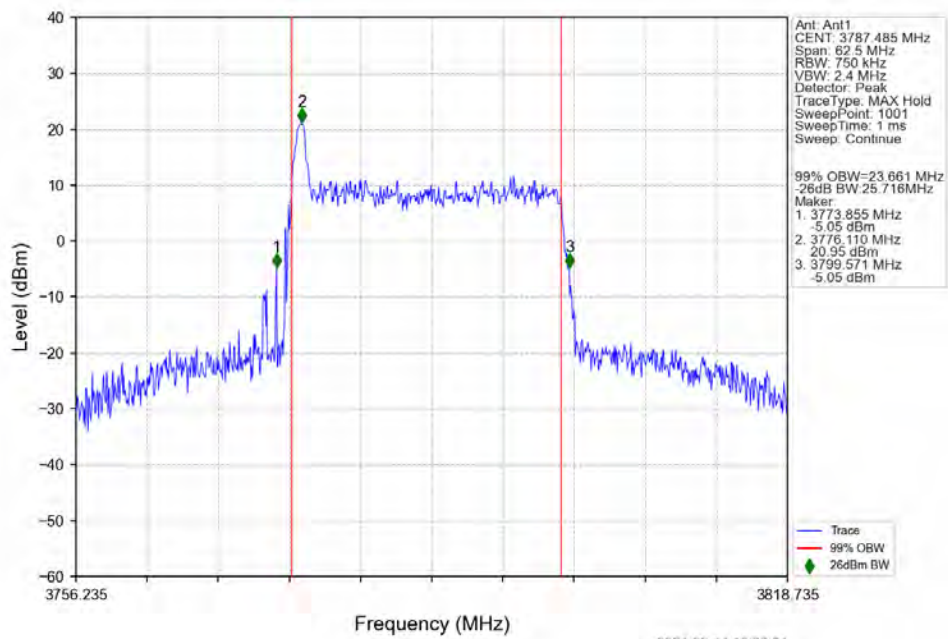

n78a 30kHz SISO NTN 25MHz DFT-s-OFDM 16 QAM 3787.485MHz Outer Full

n78a 30kHz SISO NTN 25MHz DFT-s-OFDM 64 QAM 3712.515MHz Outer Full

n78a 30kHz SISO NTV 25MHz DFT-s-OFDM 64 QAM 3750.015MHz Outer Full

n78a 30kHz SISO NTV 25MHz DFT-s-OFDM 64 QAM 3787.485MHz Outer Full