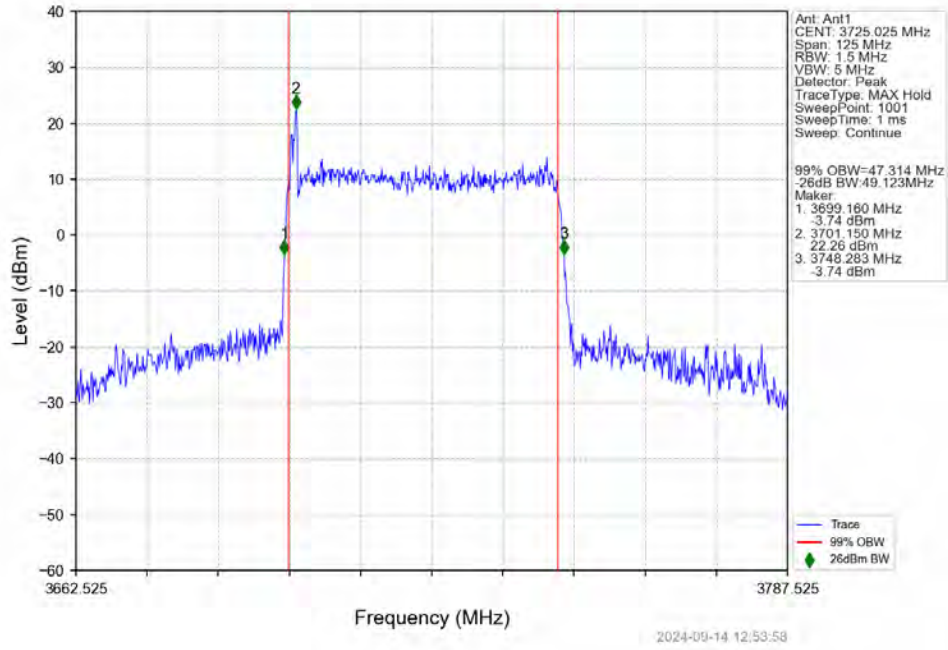

n78a 30kHz SISO NTV 50MHz DFT-s-OFDM 16 QAM 3725.025MHz Outer Full