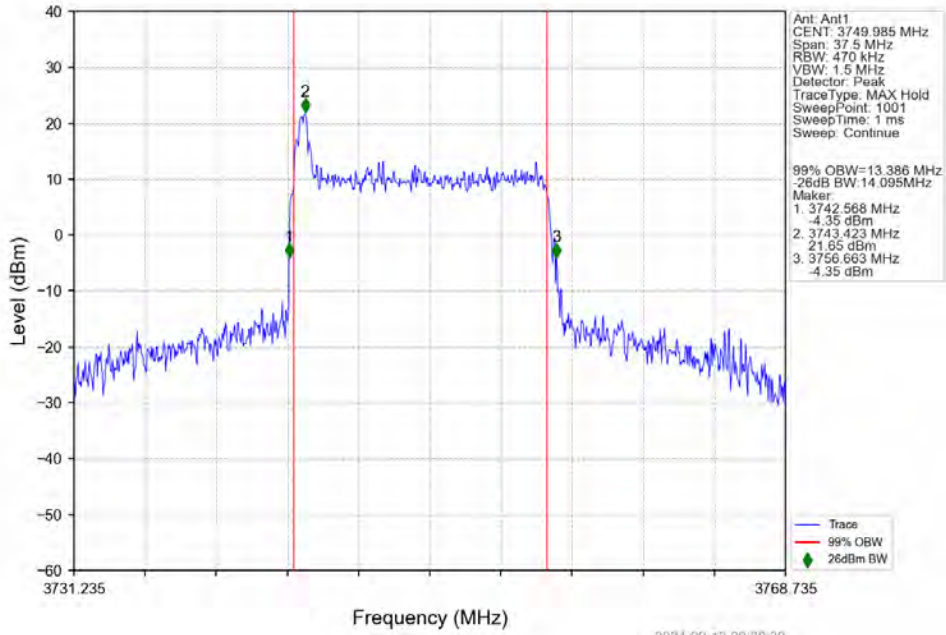

n78a 30kHz SISO NTNv 15MHz DFT-s-OFDM QPSK 3750.015MHz Outer Full