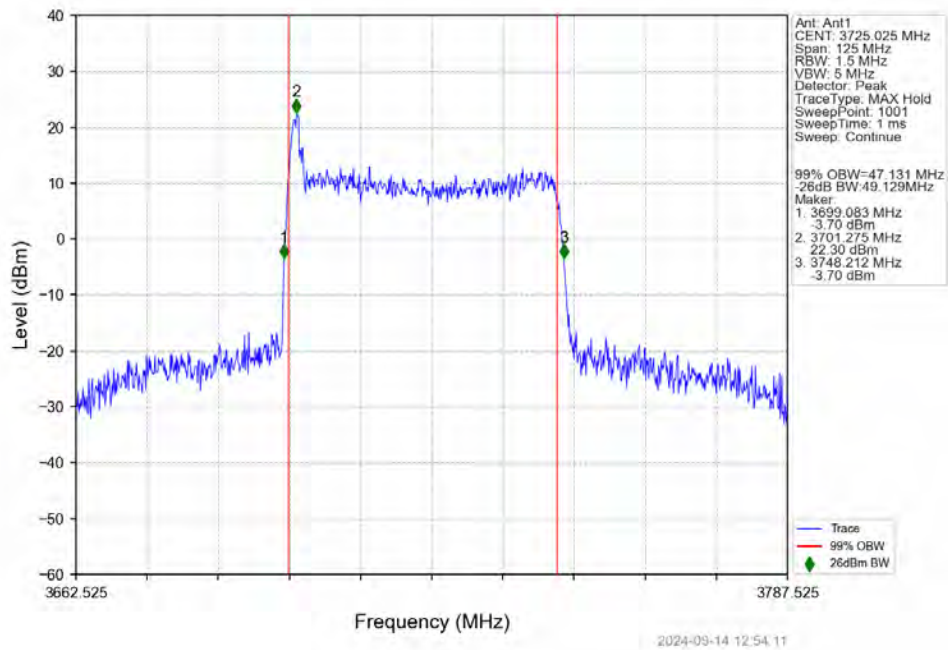

n78a 30kHz SISO NTV 50MHz DFT-s-OFDM 64 QAM 3725.025MHz Outer Full