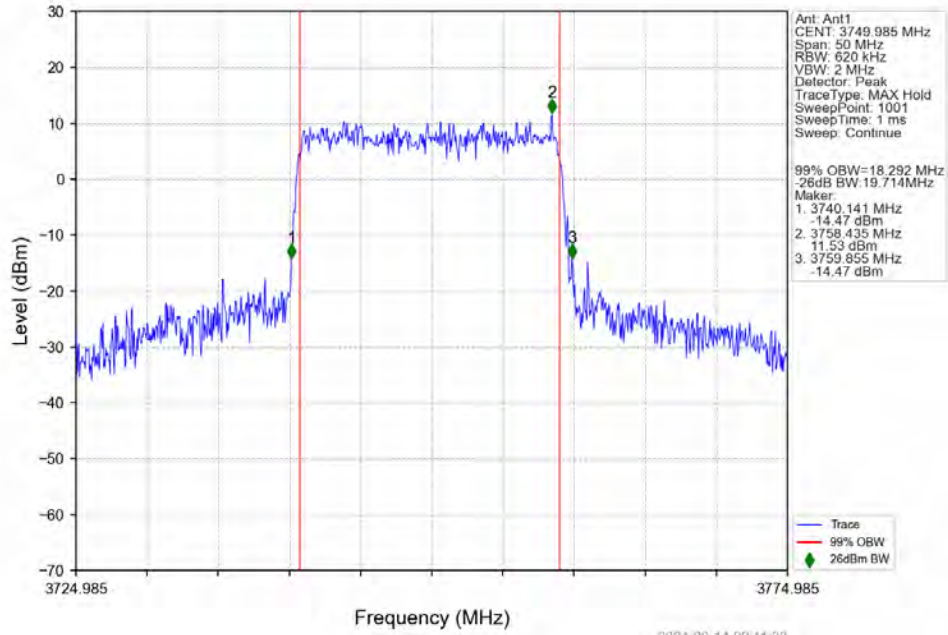

n78a 30kHz SISO NTVN 20MHz DFT-s-OFDM 16 QAM 3750.015MHz Outer Full

n78a 30kHz SISO NTN 20MHz DFT-s-OFDM 16 QAM 3789.975MHz Outer Full

n78a 30kHz SISO NTN 20MHz DFT-s-OFDM 64 QAM 3710.025MHz Outer Full

n78a 30kHz SISO NTVN 20MHz DFT-s-OFDM 64 QAM 3750.015MHz Outer Full