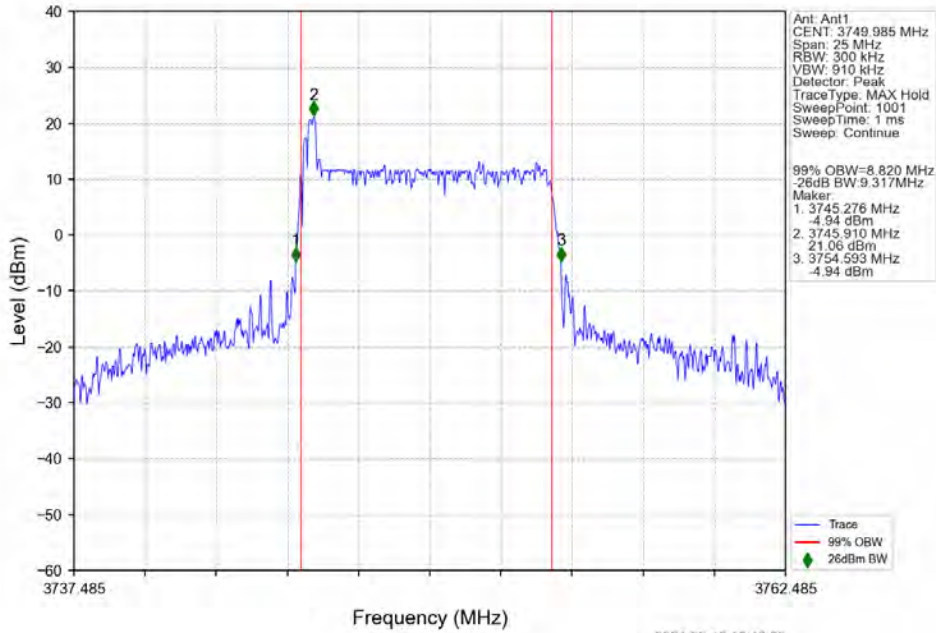

n78a 30kHz SISO NTN 10MHz DFT-s-OFDM QPSK 3750.015MHz Outer Full