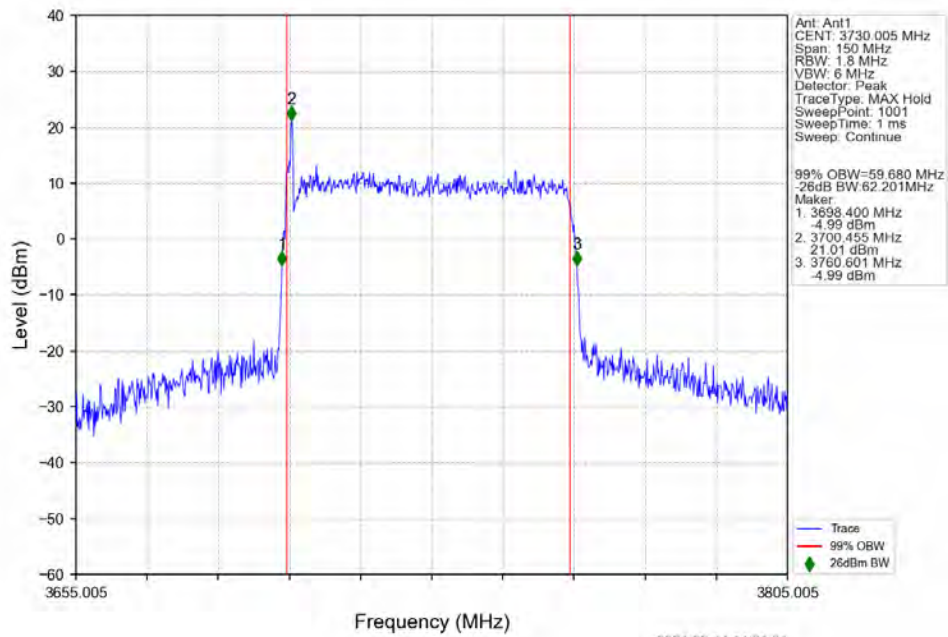

n78a 30kHz SISO NTN 60MHz DFT-s-OFDM 64 QAM 3730.005MHz Outer Full