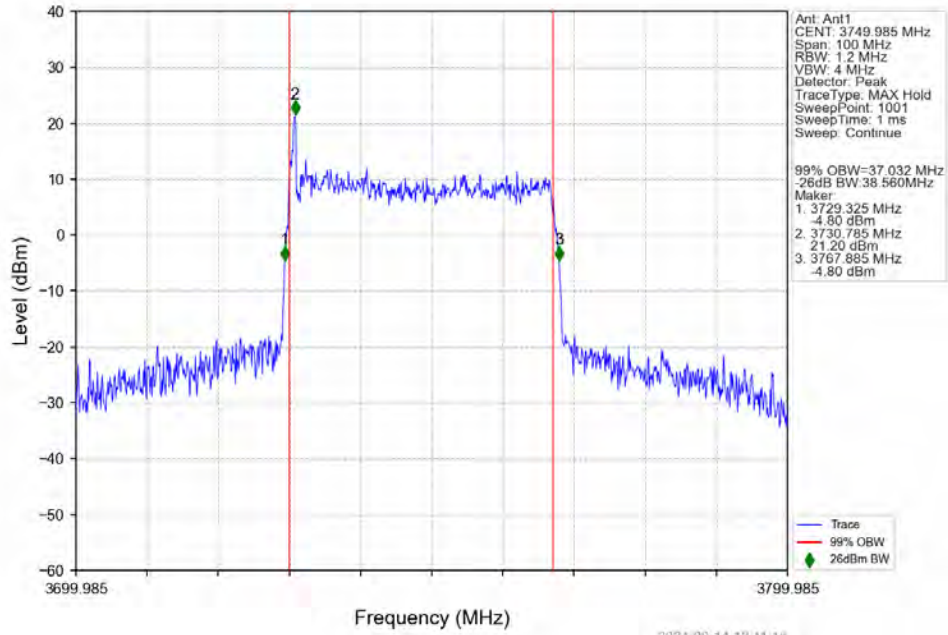

n78a 30kHz SISO NTV 40MHz DFT-s-OFDM 64 QAM 3750.015MHz Outer Full