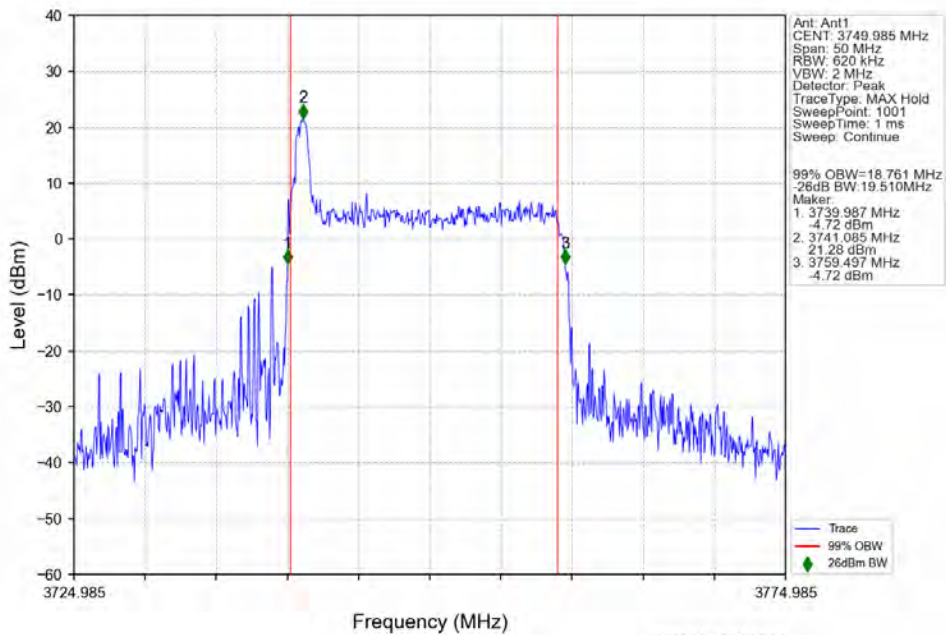

n78a 30kHz SISO NTN 20MHz CP-OFDM 64 QAM 3750.015MHz Outer Full

n78a 30kHz SISO NTN 20MHz CP-OFDM 64 QAM 3789.975MHz Outer Full

n78a 30kHz SISO NTV 20MHz CP-OFDM 256 QAM 3710.025MHz Outer Full

n78a 30kHz SISO NTV 20MHz CP-OFDM 256 QAM 3750.015MHz Outer Full