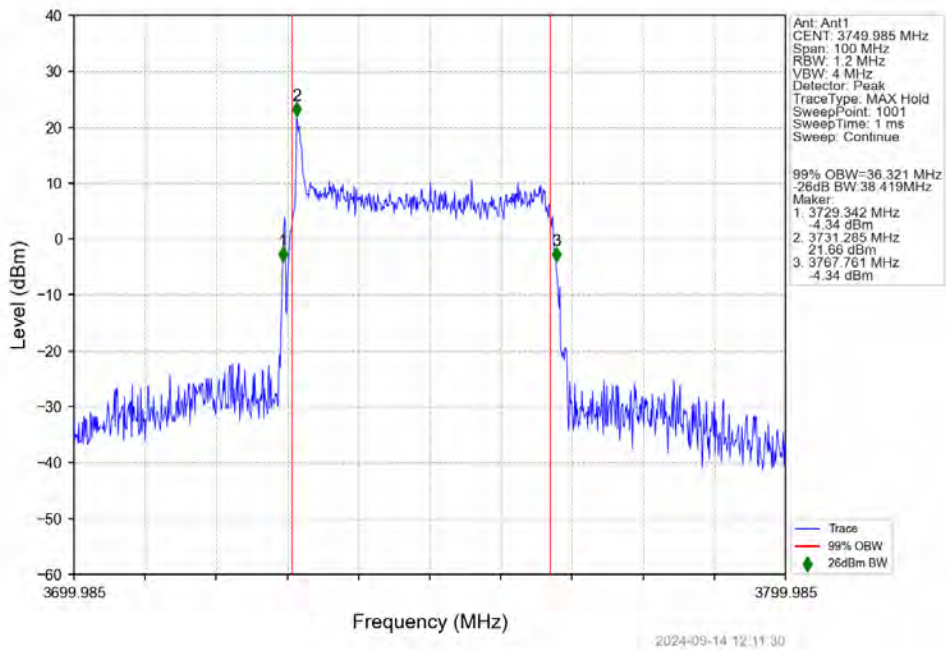

n78a 30kHz SISO NTV 40MHz DFT-s-OFDM 64 QAM 3750.015MHz Outer Full

n78a 30kHz SISO NTV 40MHz DFT-s-OFDM 64 QAM 3779.985MHz Outer Full

n78a 30kHz SISO NTN 40MHz DFT-s-OFDM 256 QAM 3720.015MHz Outer Full

n78a 30kHz SISO NTN 40MHz DFT-s-OFDM 256 QAM 3750.015MHz Outer Full