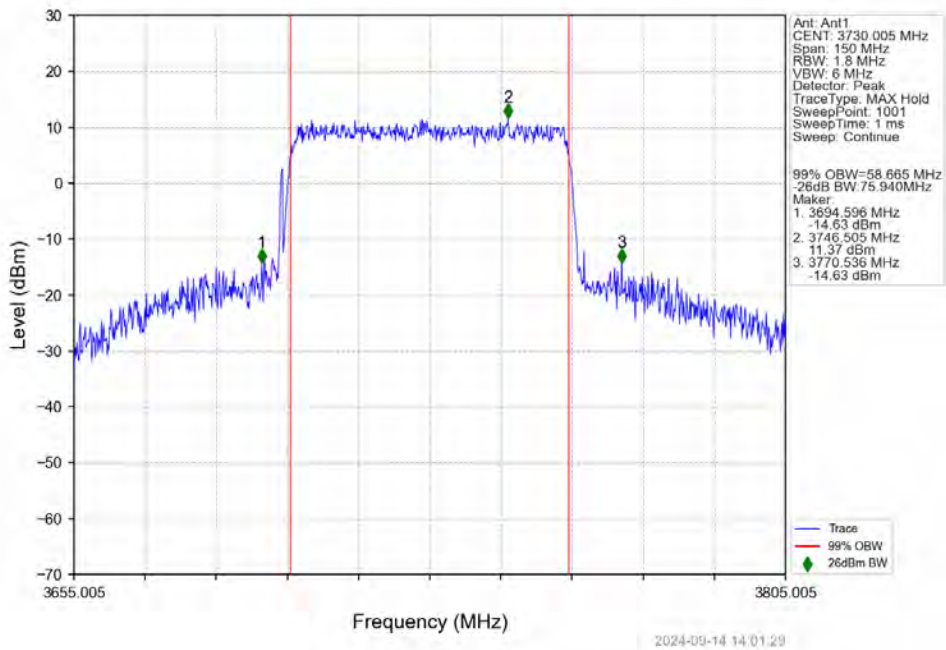

n78a 30kHz SISO NTV 60MHz CP-OFDM QPSK 3730.005MHz Outer Full