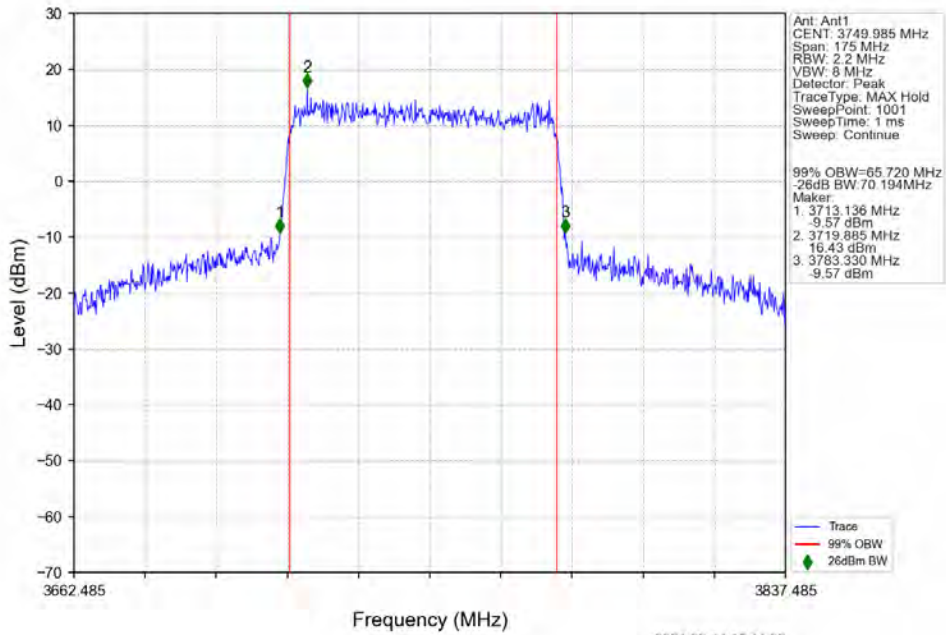

n78a 30kHz SISO NTNv 70MHz DFT-s-OFDM QPSK 3750.015MHz Outer Full