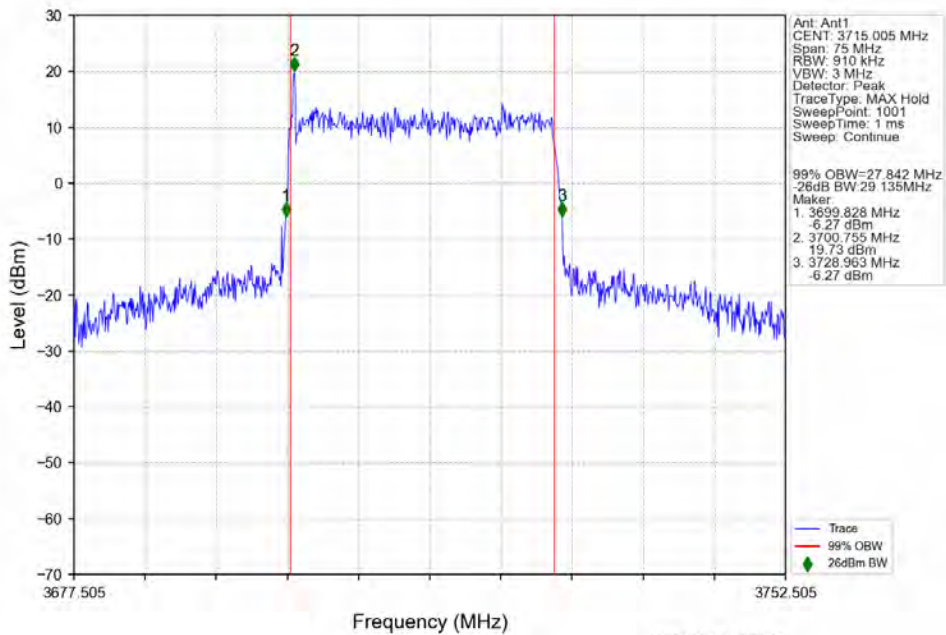

n78a 30kHz SISO NTN 30MHz DFT-s-OFDM QPSK 3715.005MHz Outer Full