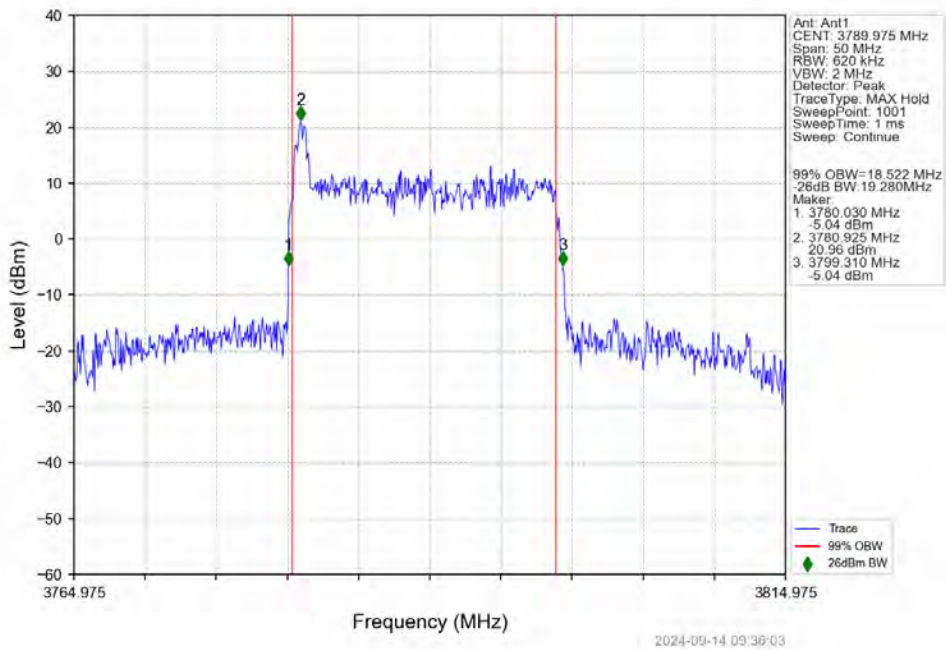

n78a 30kHz SISO NTNv 20MHz DFT-s-OFDM QPSK 3789.975MHz Outer Full