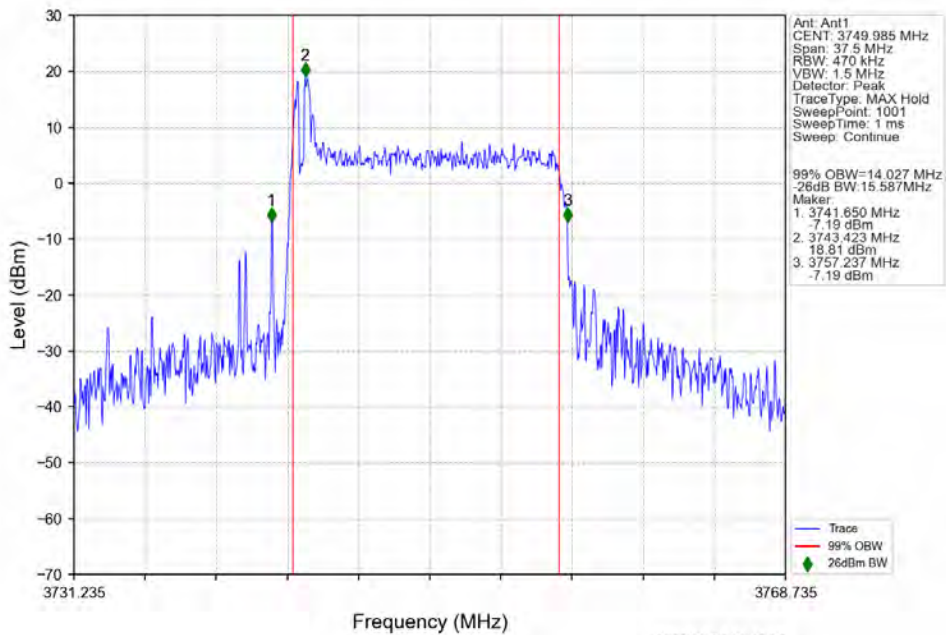

n78a 30kHz SISO NTV 15MHz CP-OFDM 256 QAM 3750.015MHz Outer Full