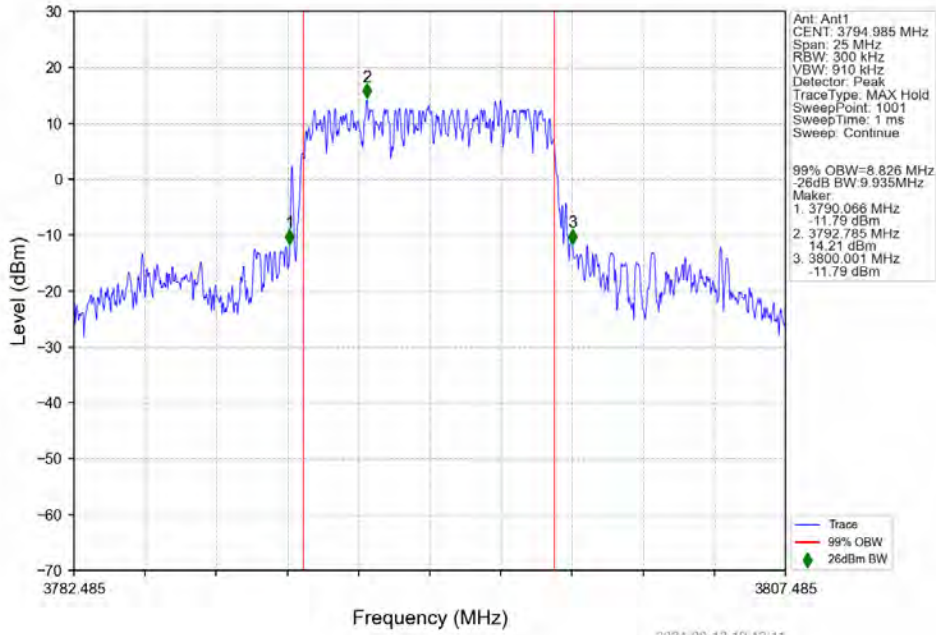

n78a 15kHz SISO NTN 50MHz CP-OFDM 256 QAM 3774.99MHz Outer Full

2024-09-13 18:13:56

4.2.8 30k_SISO_10MHz_NTNV

n78a 30kHz SISO NTN 10MHz DFT-s-OFDM PI/2 BPSK 3794.985MHz Outer Full

n78a 30kHz SISO NTN 10MHz DFT-s-OFDM QPSK 3705.015MHz Outer Full