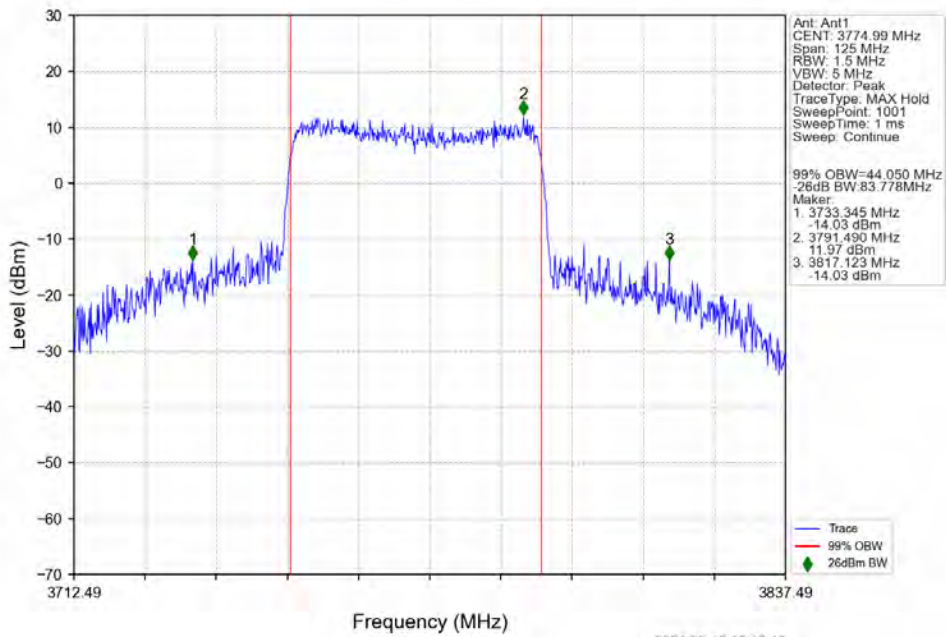

n78a 15kHz SISO NTV 50MHz CP-OFDM 64 QAM 3774.99MHz Outer Full