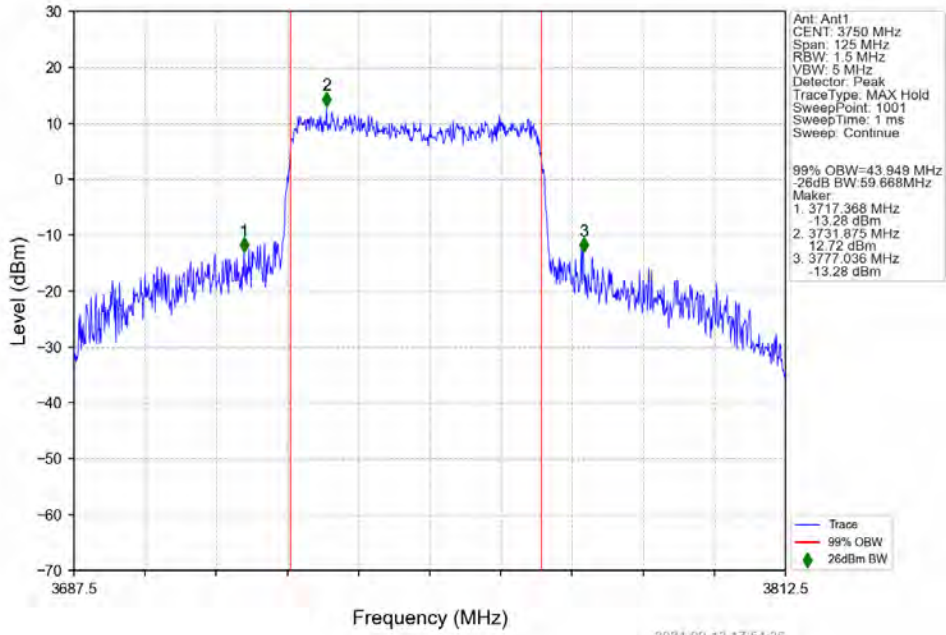

n78a 15kHz SISO NTV 50MHz CP-OFDM 64 QAM 3750MHz Outer Full