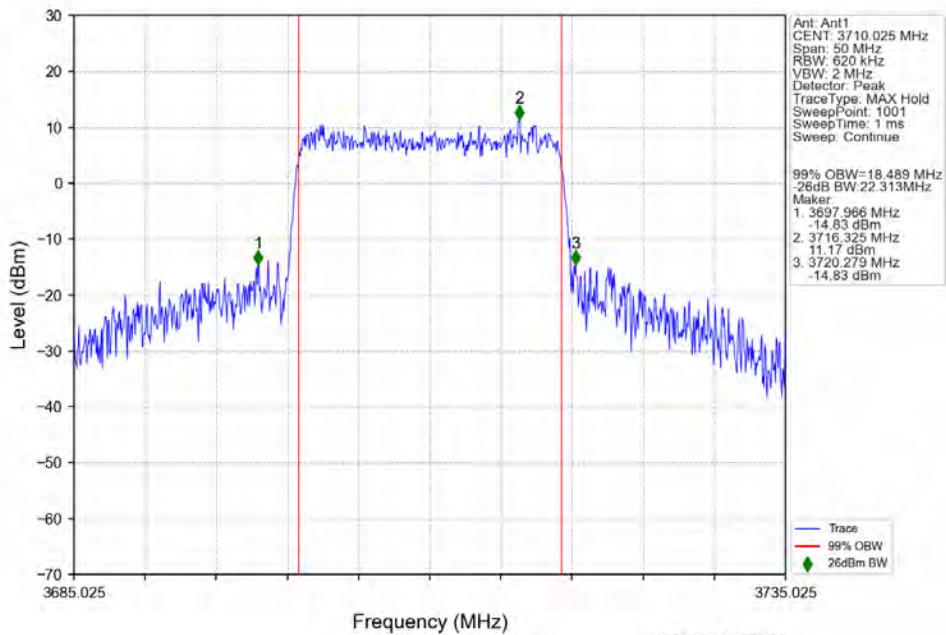

n78a 30kHz SISO NTV 20MHz CP-OFDM QPSK 3710.025MHz Outer Full