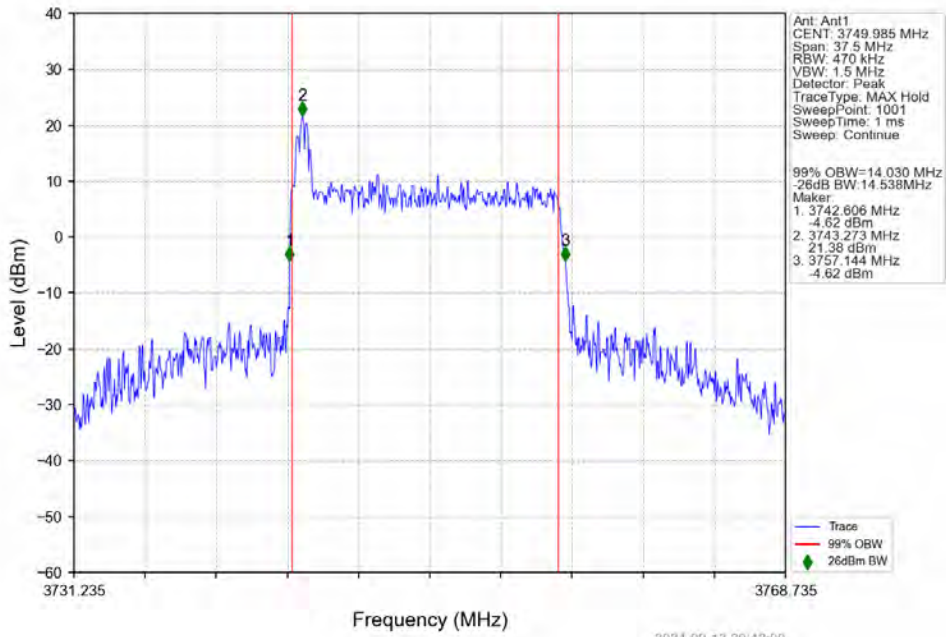

n78a 30kHz SISO NTV 15MHz CP-OFDM QPSK 3750.015MHz Outer Full