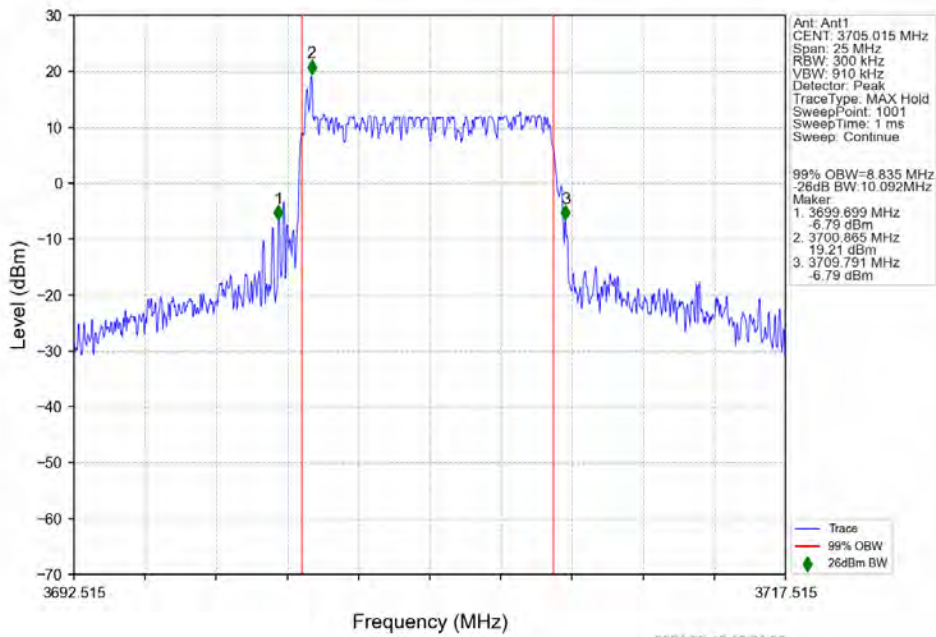

n78a 15kHz SISO NTN 50MHz CP-OFDM 256 QAM 3774.99MHz Outer Full

2024-09-13 18:13:56

4.2.8 30k_SISO_10MHz_NTNV

n78a 30kHz SISO NTN 10MHz DFT-s-OFDM PI/2 BPSK 3794.985MHz Outer Full

n78a 30kHz SISO NTN 10MHz DFT-s-OFDM QPSK 3705.015MHz Outer Full