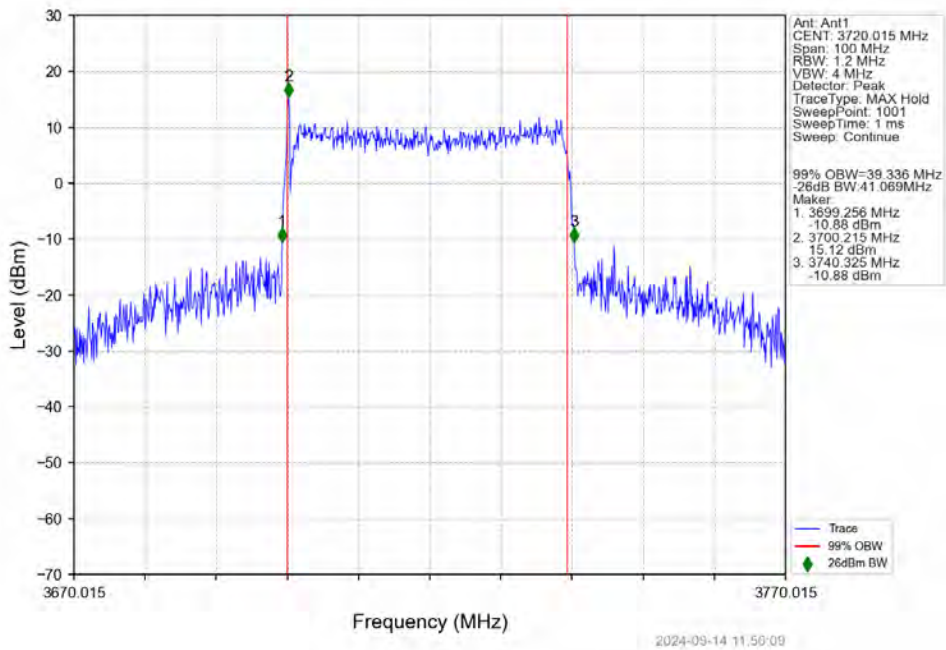

n78a 30kHz SISO NTV 40MHz CP-OFDM QPSK 3720.015MHz Outer Full