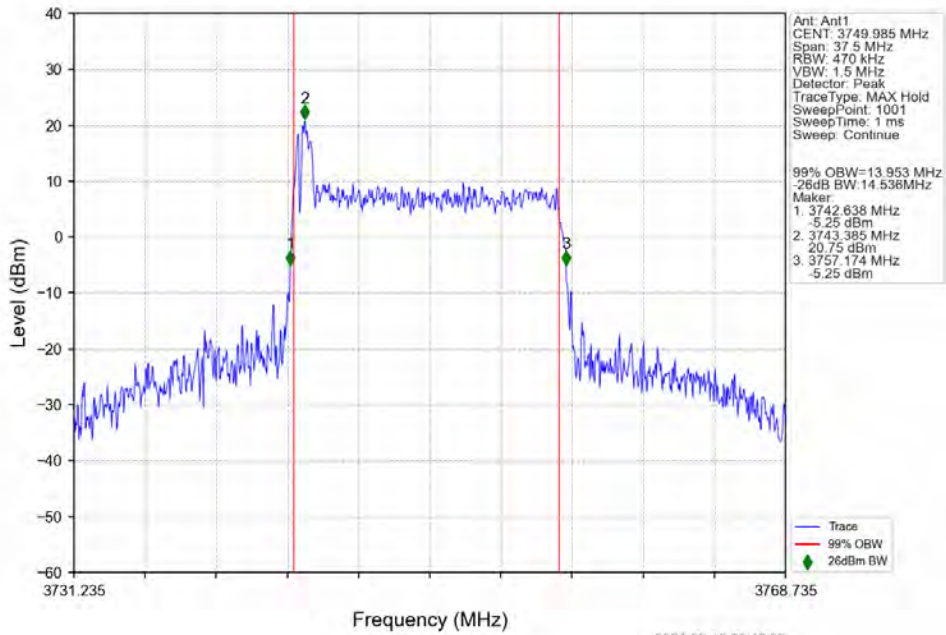

n78a 30kHz SISO NTN 15MHz CP-OFDM 16 QAM 3750.015MHz Outer Full

n78a 30kHz SISO NTN 15MHz CP-OFDM 16 QAM 3792.495MHz Outer Full

n78a 30kHz SISO NTN 15MHz CP-OFDM 64 QAM 3707.505MHz Outer Full

n78a 30kHz SISO NTN 15MHz CP-OFDM 64 QAM 3750.015MHz Outer Full