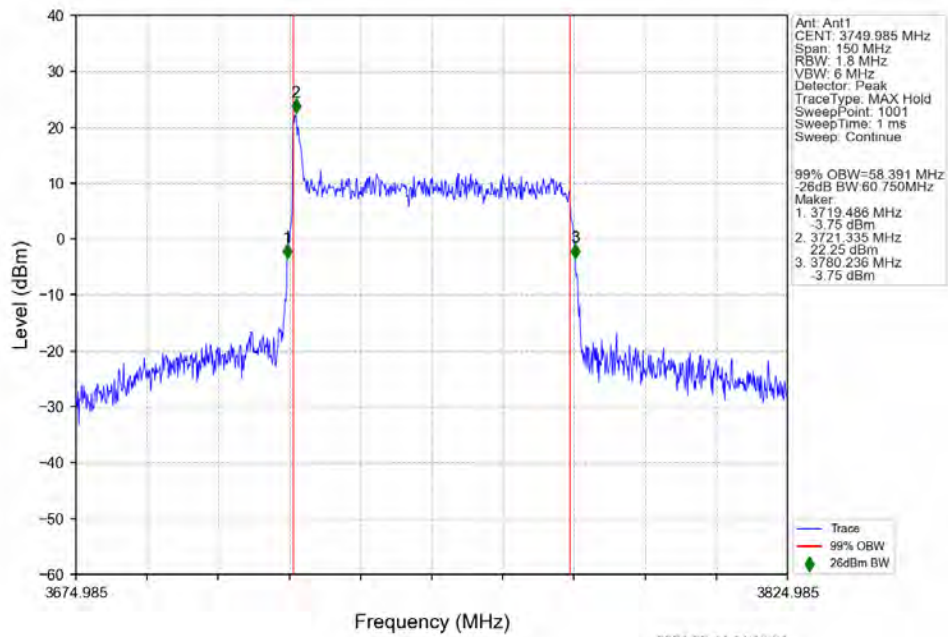

n78a 30kHz SISO NTN 60MHz DFT-s-OFDM 16 QAM 3750.015MHz Outer Full