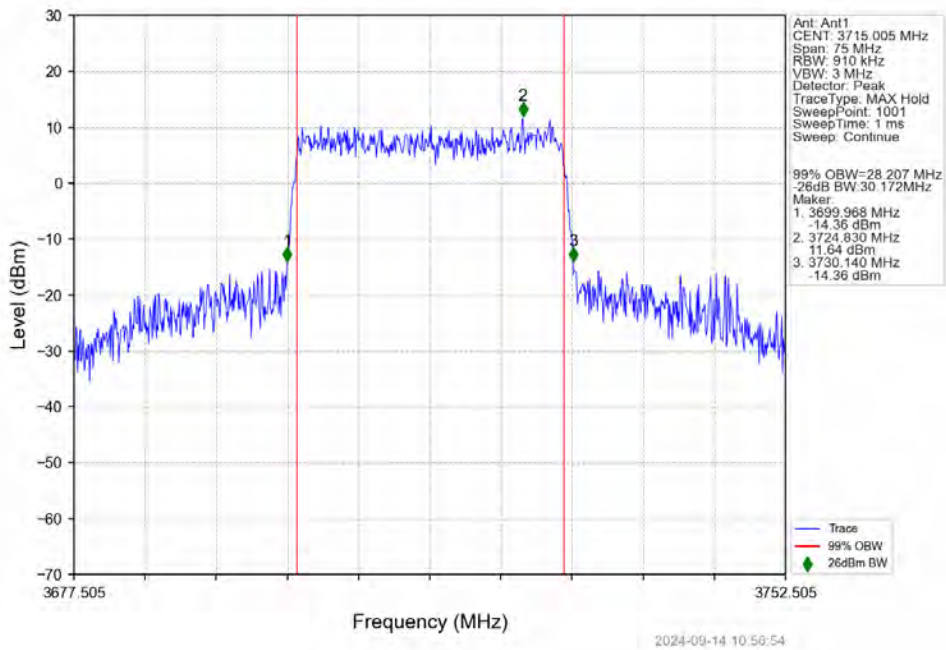

n78a 30kHz SISO NTV 30MHz CP-OFDM QPSK 3715.005MHz Outer Full