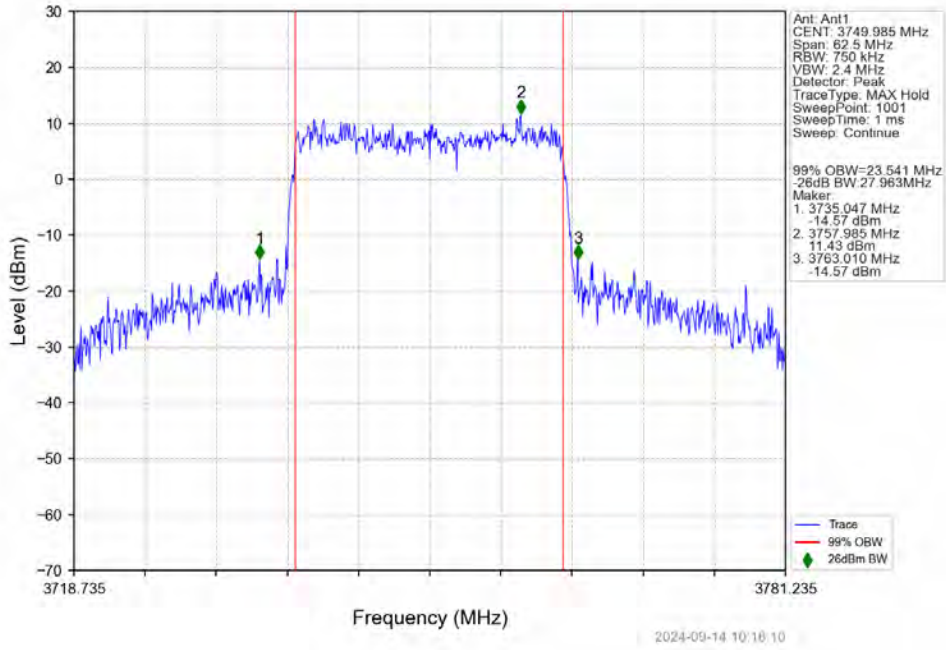

n78a 30kHz SISO NTN 25MHz CP-OFDM 16 QAM 3750.015MHz Outer Full

n78a 30kHz SISO NTNv 25MHz CP-OFDM 16 QAM 3787.485MHz Outer Full

n78a 30kHz SISO NTNv 25MHz CP-OFDM 64 QAM 3712.515MHz Outer Full

n78a 30kHz SISO NTN 25MHz CP-OFDM 64 QAM 3750.015MHz Outer Full