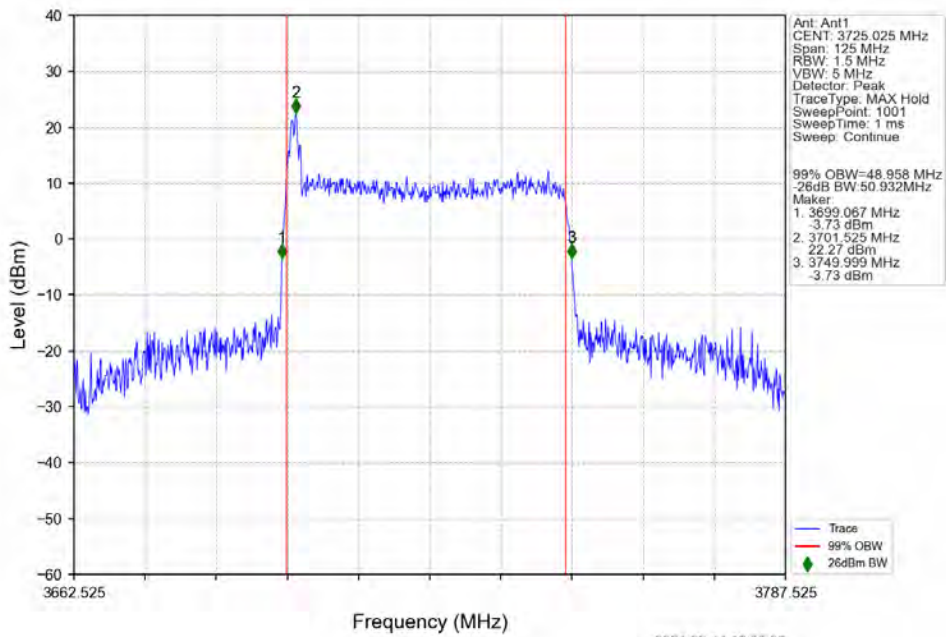

n78a 30kHz SISO NTN 50MHz CP-OFDM 64 QAM 3725.025MHz Outer Full