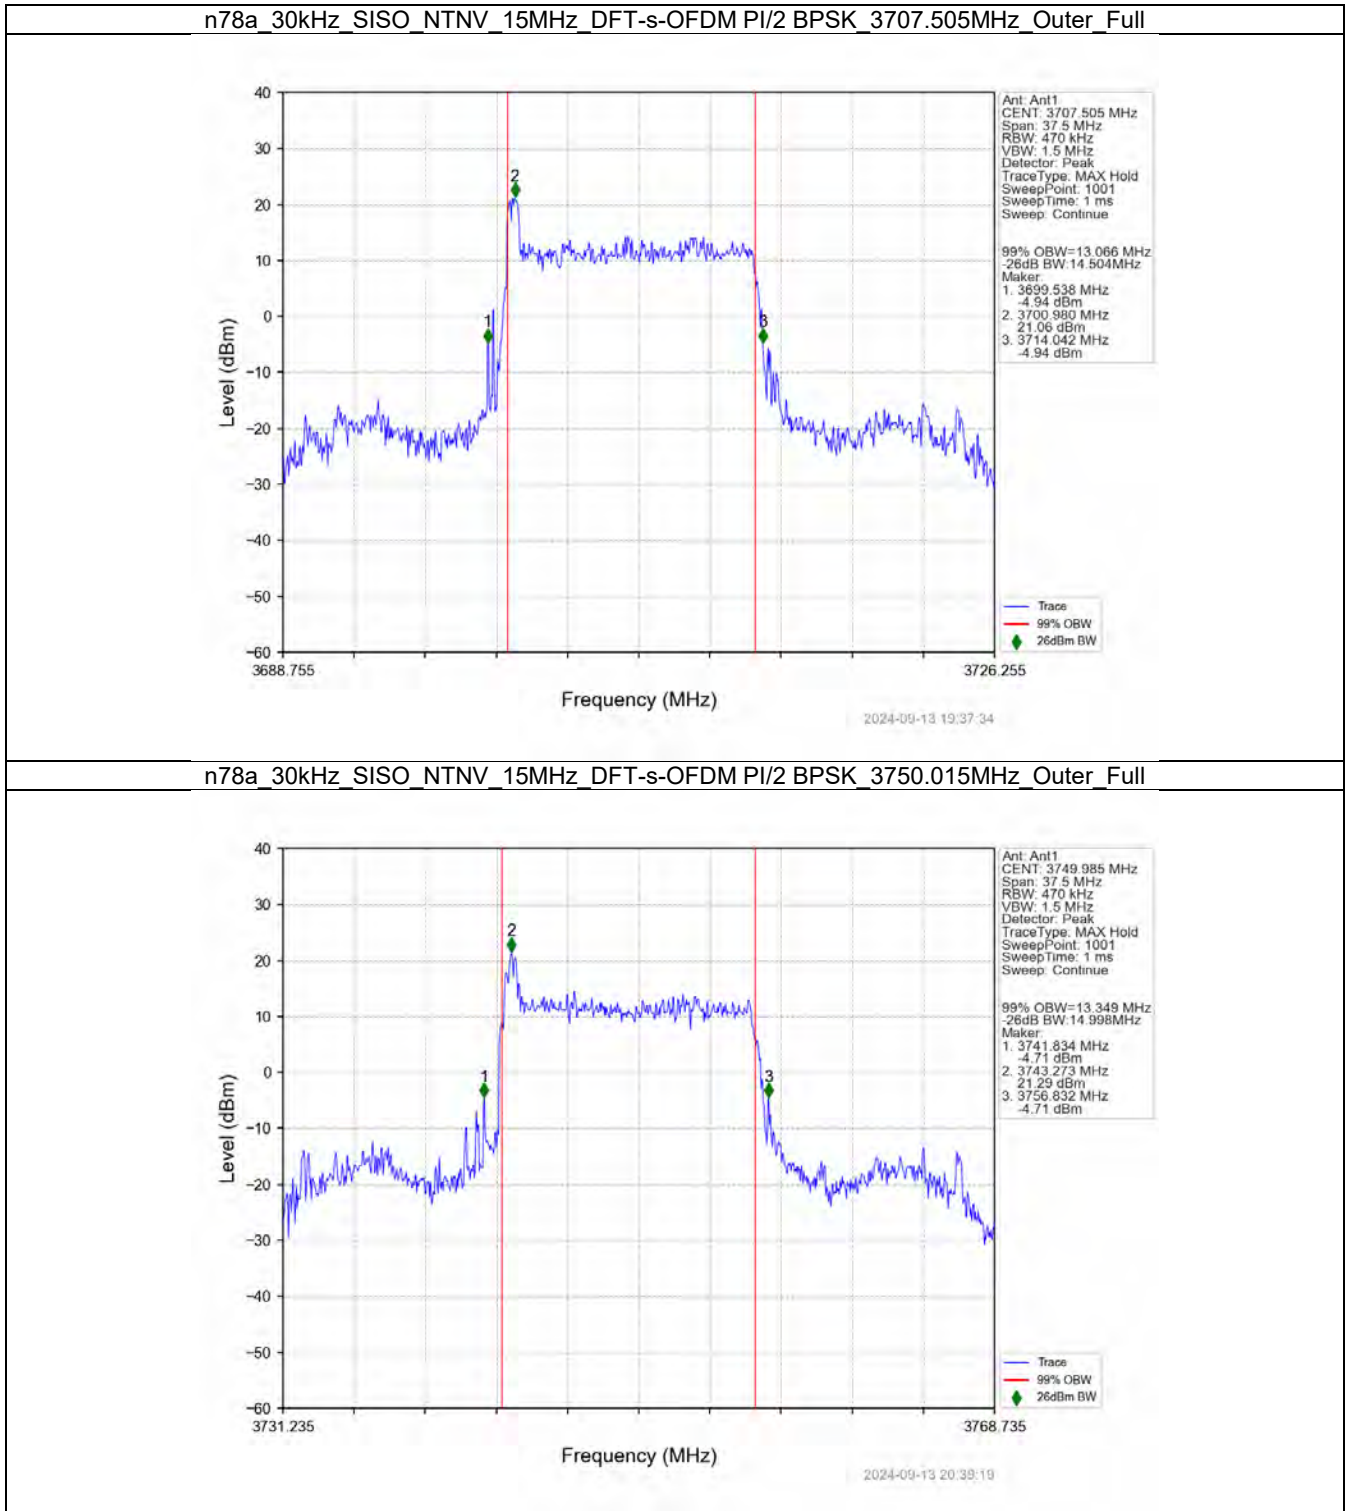

4.2.9 30k_SISO_15MHz_NTNV