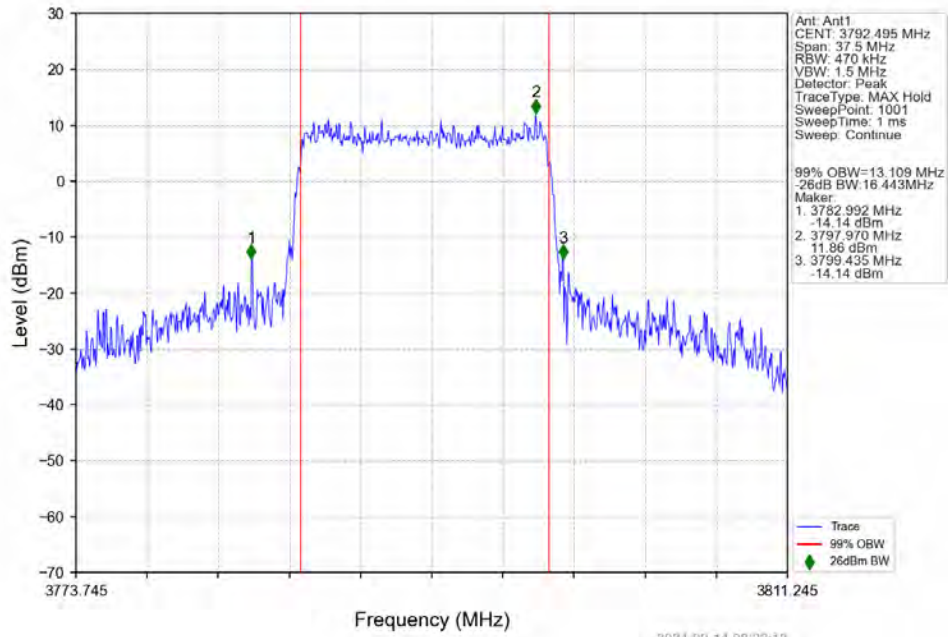

n78a 30kHz SISO NTV 15MHz DFT-s-OFDM 16 QAM 3792.495MHz Outer Full