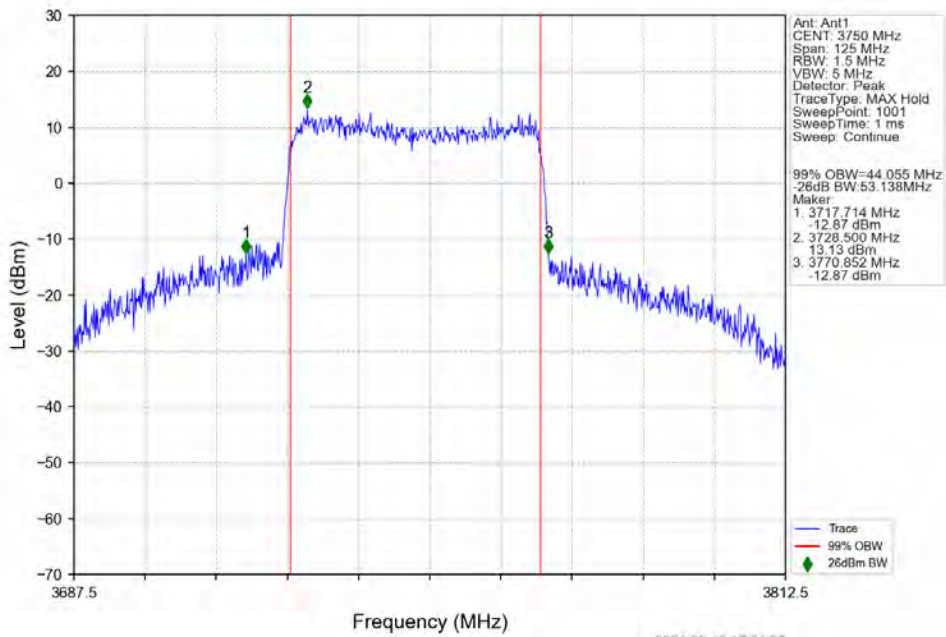

n78a 15kHz SISO NTN 50MHz CP-OFDM 16 QAM 3725.01MHz Outer Full

n78a 15kHz SISO NTN 50MHz CP-OFDM 16 QAM 3750MHz Outer Full

n78a 15kHz SISO NTN 50MHz CP-OFDM 16 QAM 3774.99MHz Outer Full

n78a 15kHz SISO NTN 50MHz CP-OFDM 64 QAM 3725.01MHz Outer Full