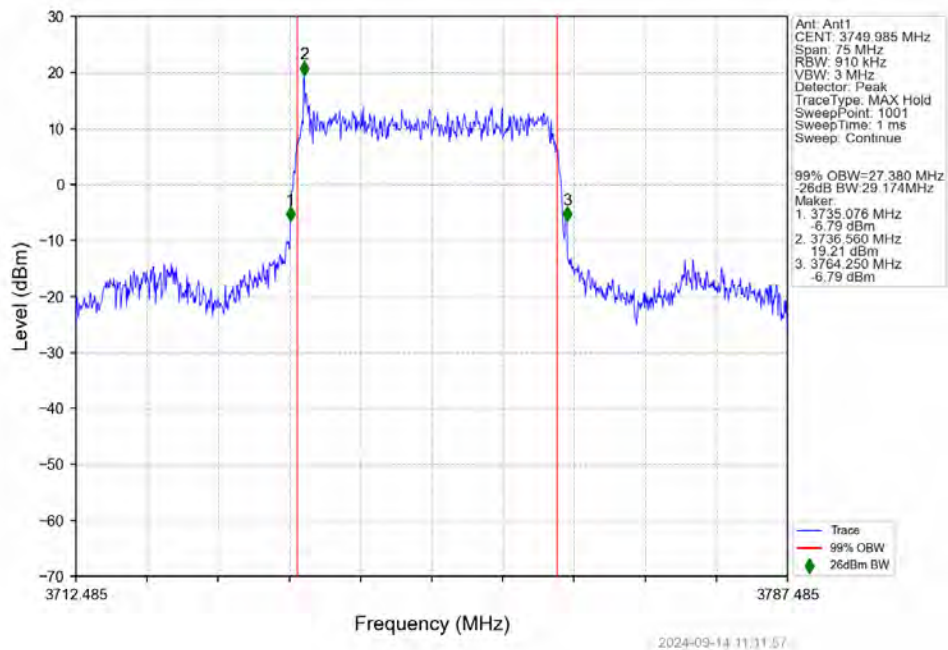

n78a_30kHz_SISO_NTNV_30MHz_DFT-s-OFDM PI/2 BPSK_3750.015MHz_Outer_Full