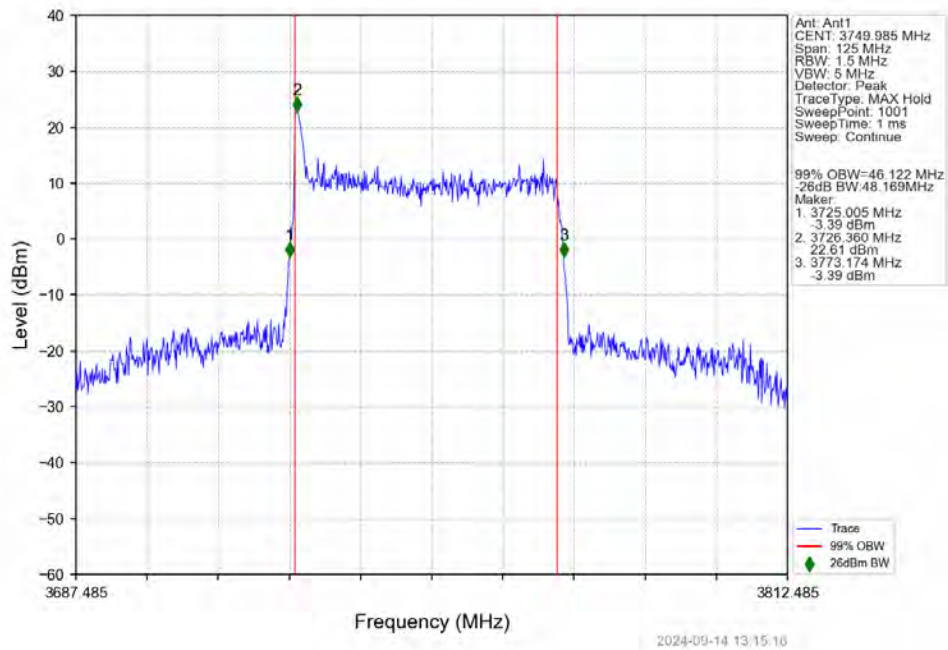

n78a 30kHz SISO NTV 50MHz DFT-s-OFDM QPSK 3750.015MHz Outer Full

n78a 30kHz SISO NTV 50MHz DFT-s-OFDM QPSK 3774.975MHz Outer Full

n78a 30kHz SISO NTV 50MHz DFT-s-OFDM 16 QAM 3725.025MHz Outer Full

n78a 30kHz SISO NTV 50MHz DFT-s-OFDM 16 QAM 3750.015MHz Outer Full