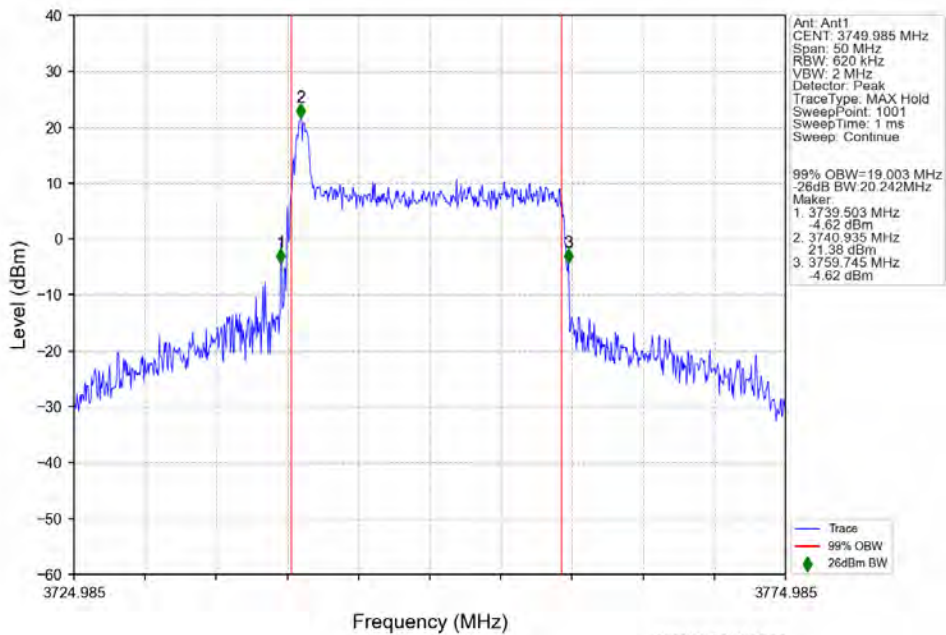

n78a 30kHz SISO NTNv 20MHz CP-OFDM 16 QAM 3750.015MHz Outer Full