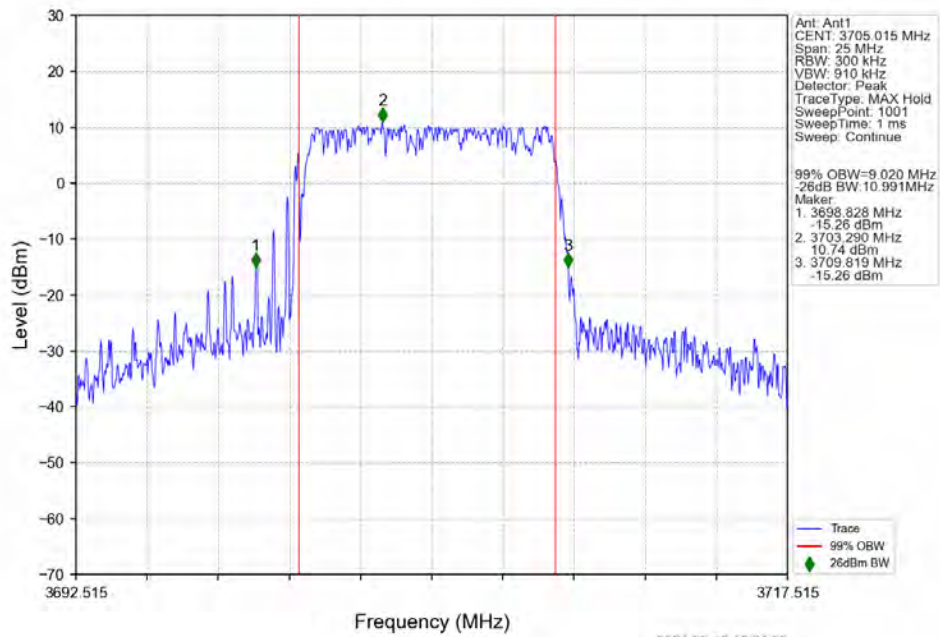

n78a 30kHz SISO NTVN 10MHz DFT-s-OFDM 64 QAM 3705.015MHz Outer Full