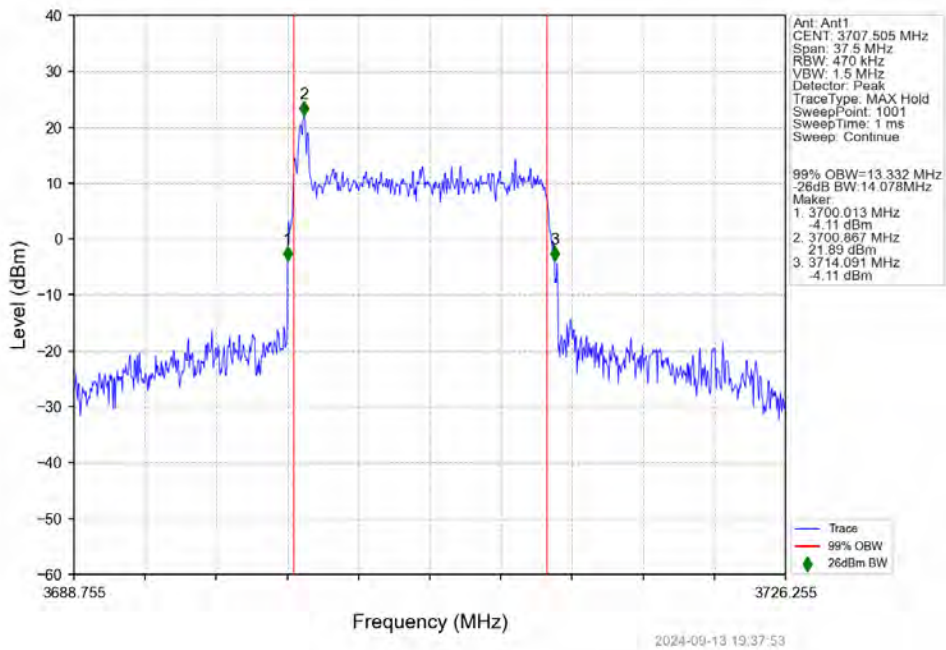

n78a 30kHz SISO NTV 10MHz CP-OFDM 256 QAM 3794.985MHz Outer Full

4.2.9 30k_SISO_15MHz_NTNV

n78a 30kHz SISO NTN 15MHz DFT-s-OFDM PI/2 BPSK 3792.495MHz Outer Full

n78a 30kHz SISO NTN 15MHz DFT-s-OFDM QPSK 3707.505MHz Outer Full