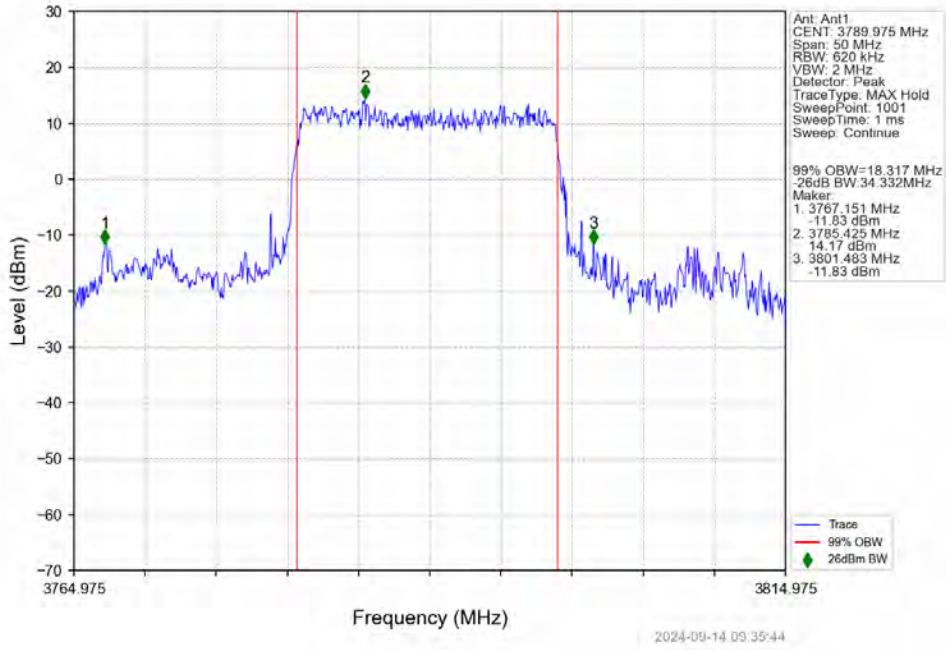

2024-09-14 08:30:12

4.2.10 30k_SISO_20MHz_NTNV

n78a_30kHz_SISO_NTNV_20MHz_DFT-s-OFDM PI/2 BPSK_3710.025MHz_Outer_Full

n78a_30kHz_SISO_NTNV_20MHz_DFT-s-OFDM PI/2 BPSK_3750.015MHz_Outer_Full

n78a 30kHz SISO NTN 20MHz DFT-s-OFDM PI/2 BPSK 3789.975MHz Outer Full