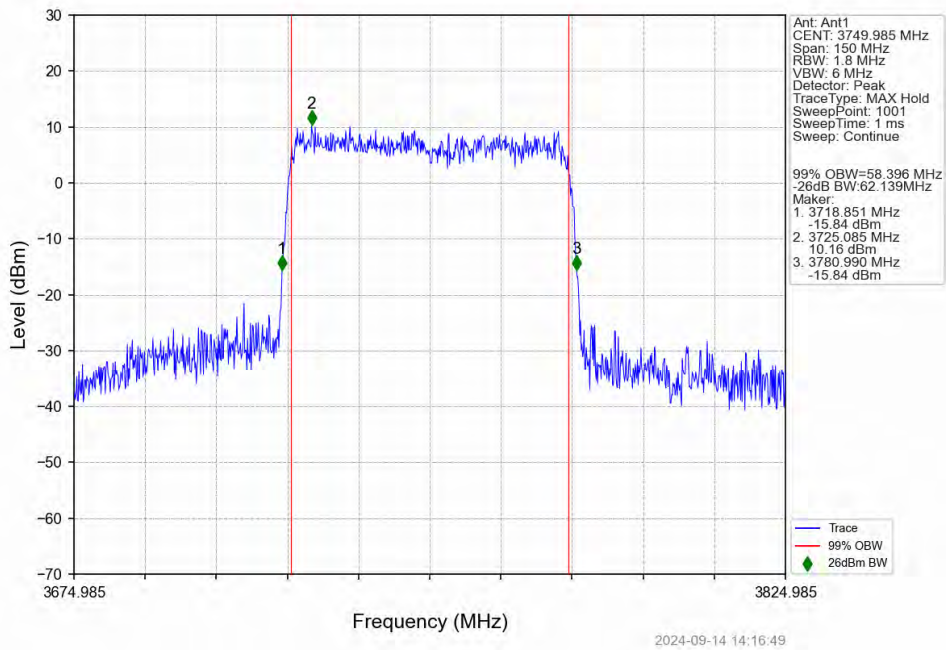

n78a 30kHz SISO NTV 60MHz DFT-s-OFDM 256 QAM 3750.015MHz Outer Full