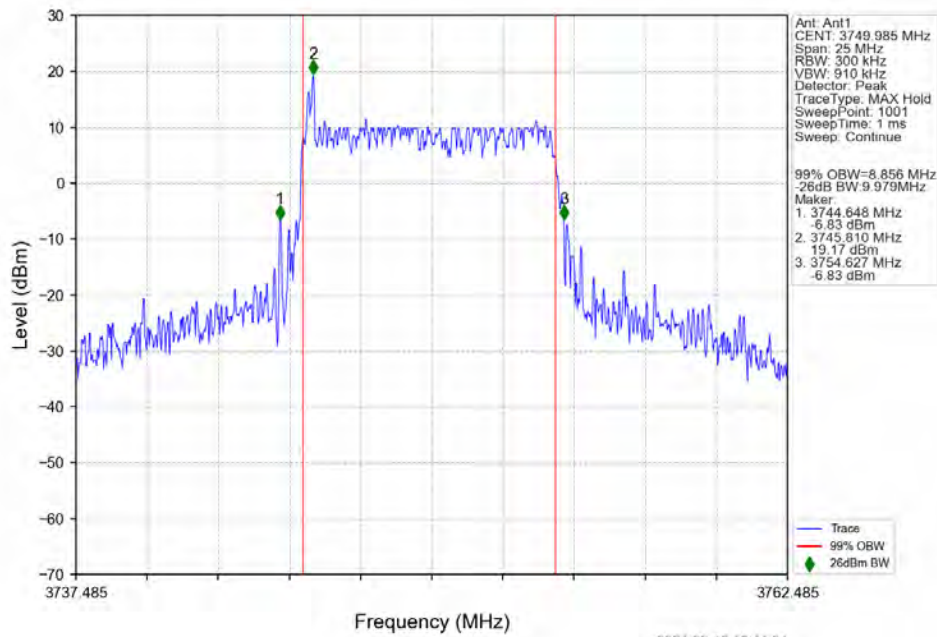

n78a 30kHz SISO NTN 10MHz DFT-s-OFDM QPSK 3750.015MHz Outer Full

n78a 30kHz SISO NTN 10MHz DFT-s-OFDM QPSK 3794.985MHz Outer Full

n78a 30kHz SISO NTVN 10MHz DFT-s-OFDM 16 QAM 3705.015MHz Outer Full

n78a 30kHz SISO NTVN 10MHz DFT-s-OFDM 16 QAM 3750.015MHz Outer Full