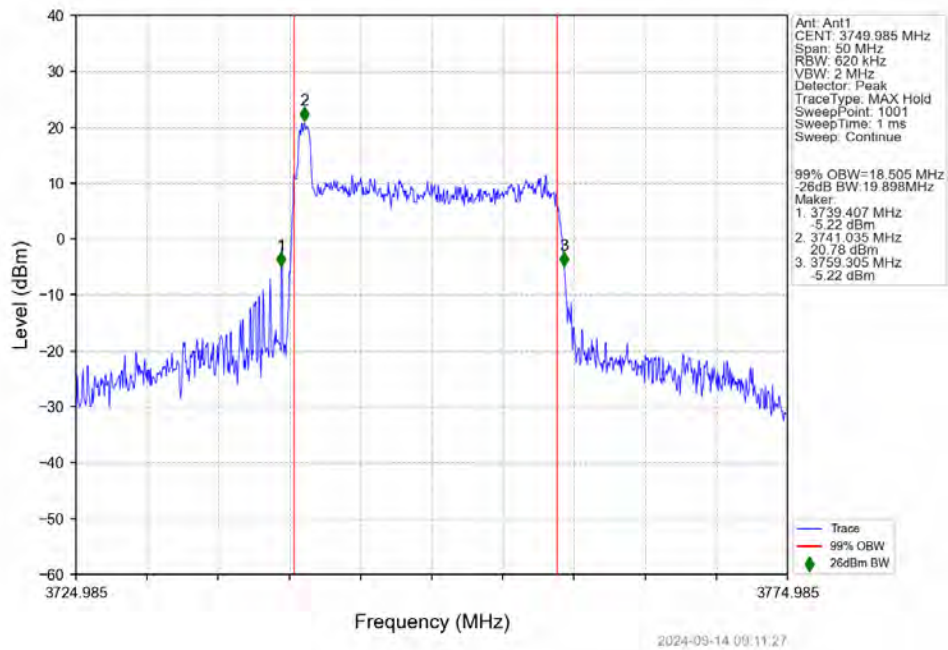

n78a 30kHz SISO NTVN 20MHz DFT-s-OFDM 16 QAM 3750.015MHz Outer Full