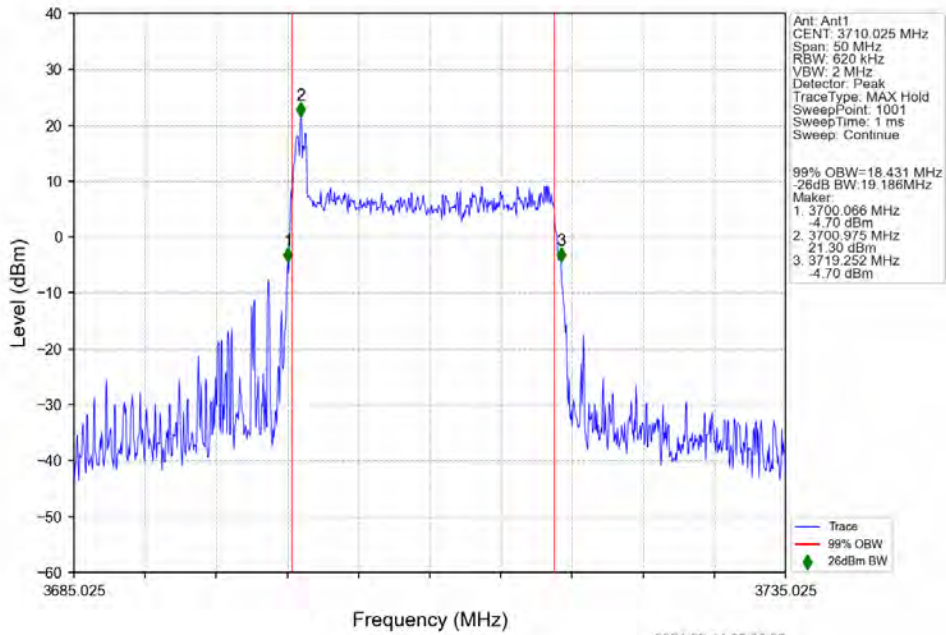

n78a 30kHz SISO NTV 20MHz DFT-s-OFDM 256 QAM 3710.025MHz Outer Full