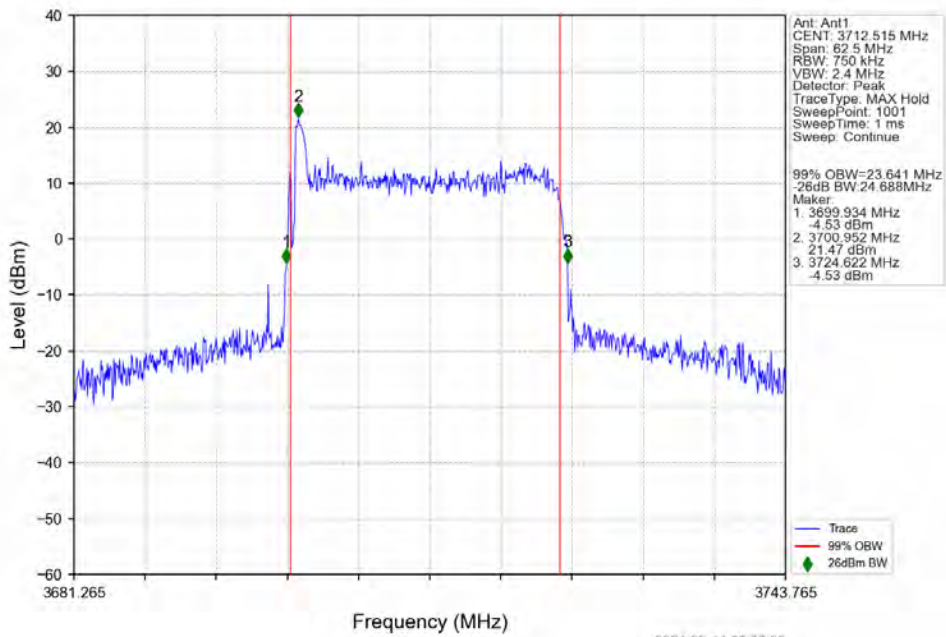

n78a 30kHz SISO NTN 20MHz CP-OFDM 256 QAM 3789.975MHz Outer Full

4.2.11 30k_SISO_25MHz_NTNV

n78a 30kHz SISO NTN 25MHz DFT-s-OFDM PI/2 BPSK 3787.485MHz Outer Full

n78a 30kHz SISO NTN 25MHz DFT-s-OFDM QPSK 3712.515MHz Outer Full