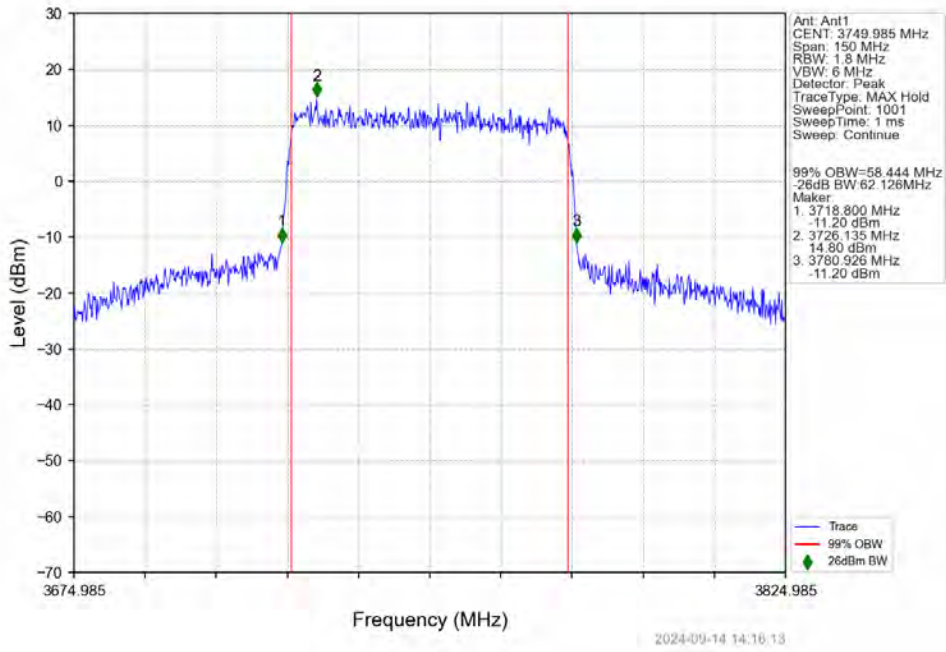

n78a 30kHz SISO NTN 60MHz DFT-s-OFDM QPSK 3750.015MHz Outer Full