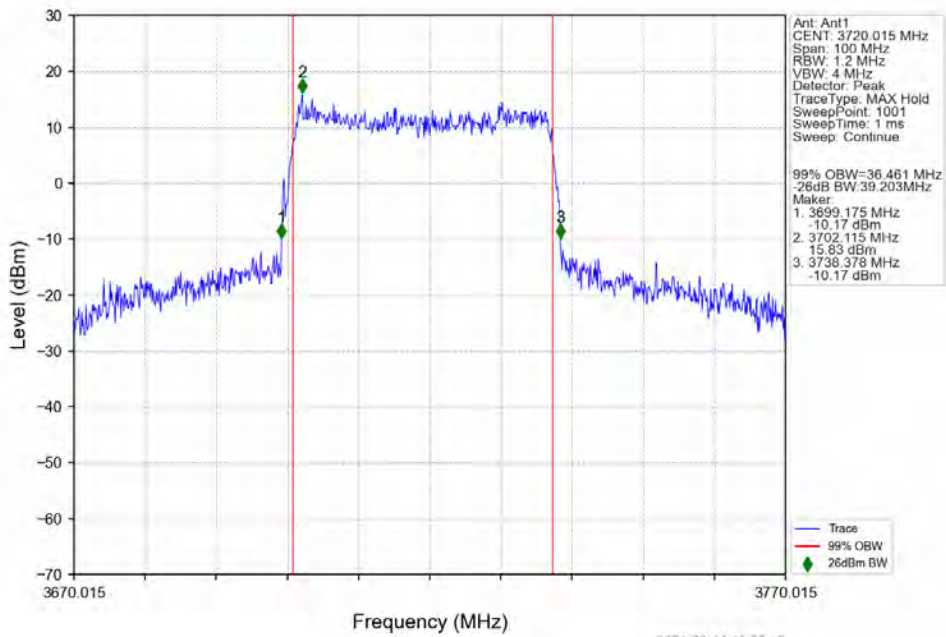

n78a 30kHz SISO NTN 40MHz DFT-s-OFDM QPSK 3720.015MHz Outer Full