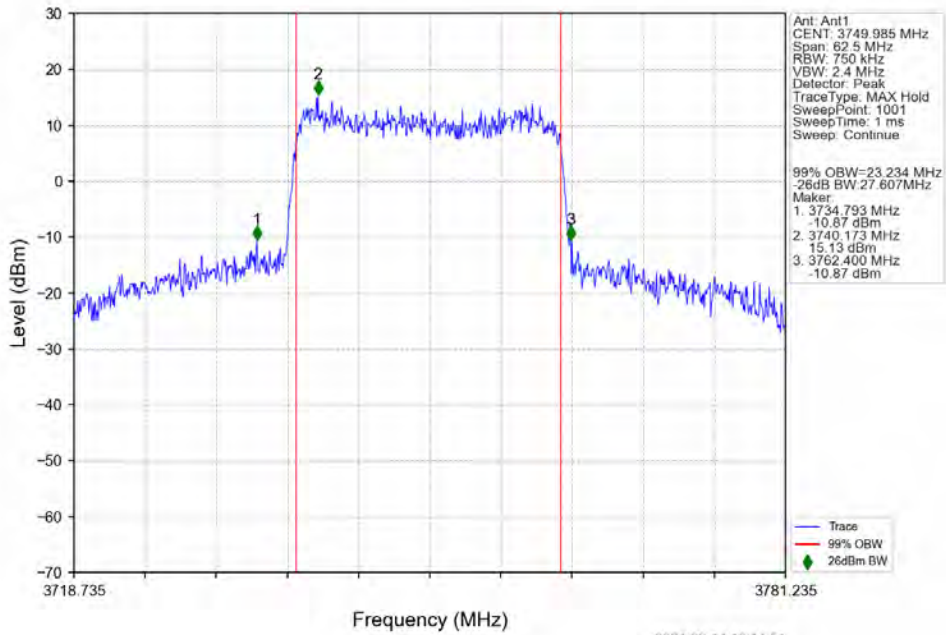

n78a 30kHz SISO NTN 25MHz DFT-s-OFDM QPSK 3750.015MHz Outer Full