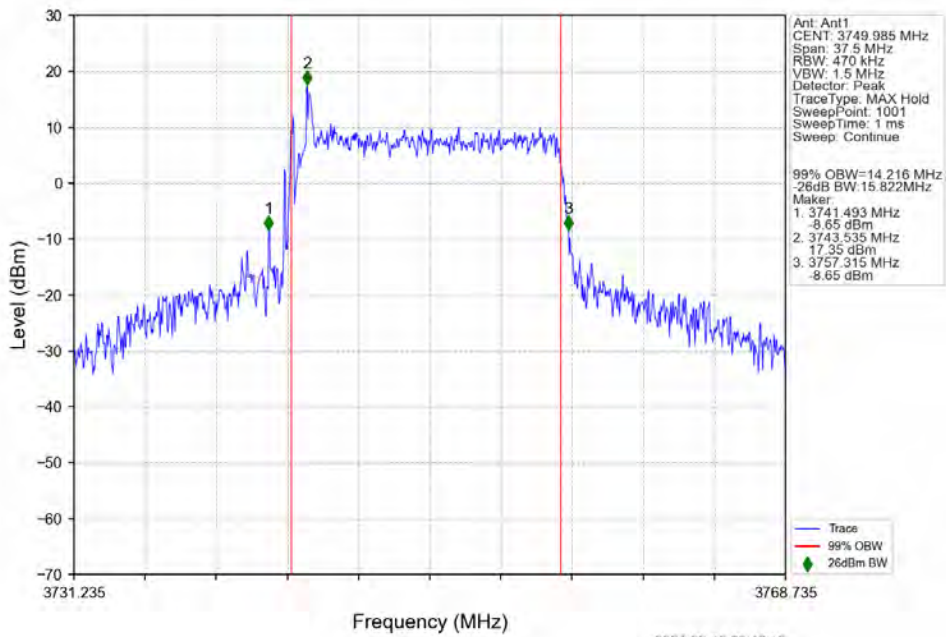

n78a 30kHz SISO NTN 15MHz CP-OFDM 16 QAM 3750.015MHz Outer Full