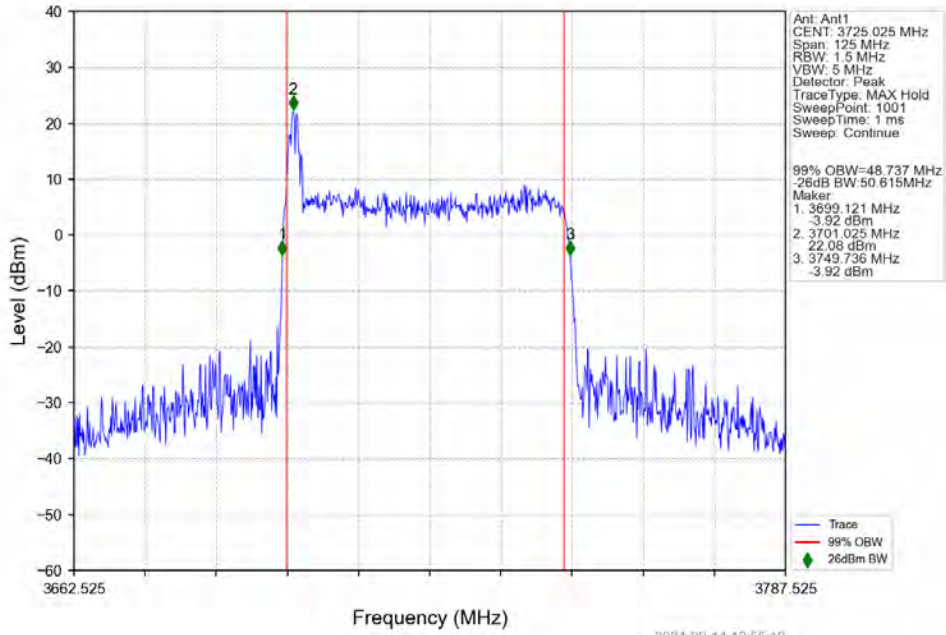

n78a 30kHz SISO NTN 50MHz CP-OFDM 256 QAM 3725.025MHz Outer Full