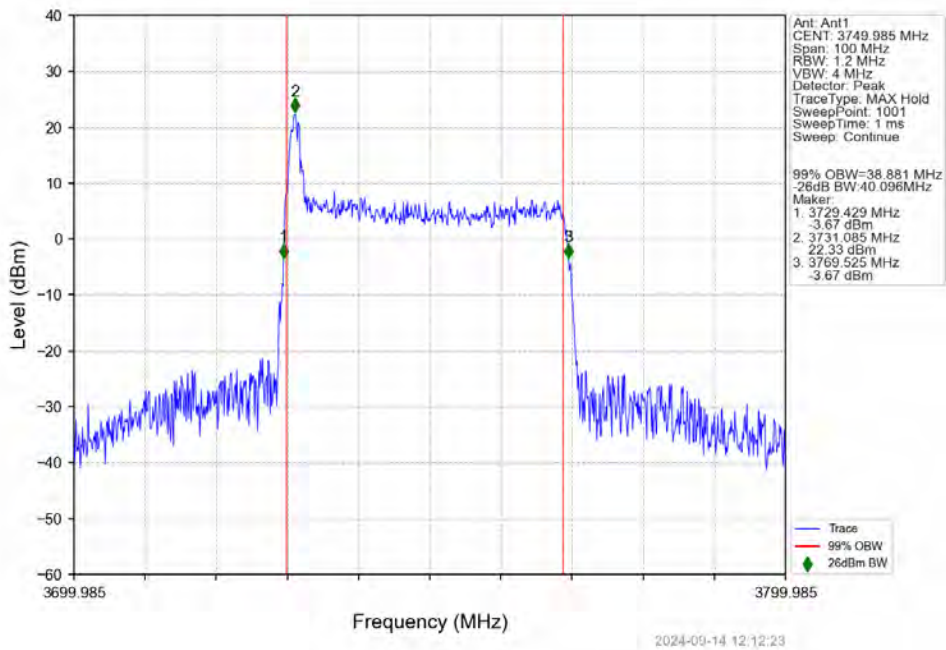

n78a 30kHz SISO NTN 40MHz CP-OFDM 64 QAM 3750.015MHz Outer Full

n78a 30kHz SISO NTN 40MHz CP-OFDM 64 QAM 3779.985MHz Outer Full

n78a 30kHz SISO NTN 40MHz CP-OFDM 256 QAM 3720.015MHz Outer Full

n78a 30kHz SISO NTN 40MHz CP-OFDM 256 QAM 3750.015MHz Outer Full