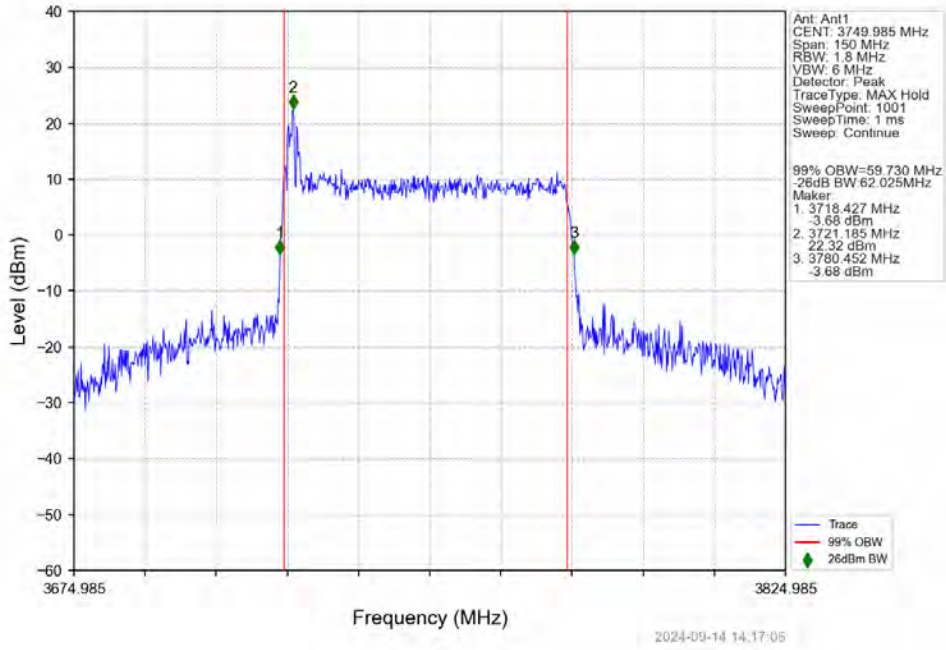

n78a 30kHz SISO NTV 60MHz CP-OFDM QPSK 3750.015MHz Outer Full