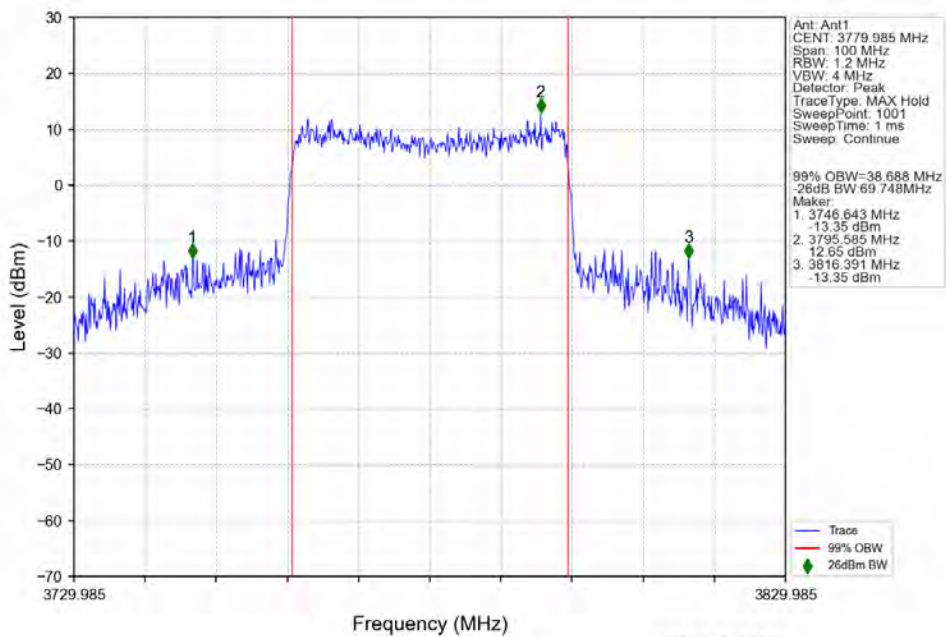

n78a 30kHz SISO NTV 40MHz DFT-s-OFDM 256 QAM 3779.985MHz Outer Full

n78a 30kHz SISO NTV 40MHz CP-OFDM QPSK 3720.015MHz Outer Full

n78a 30kHz SISO NTV 40MHz CP-OFDM QPSK 3750.015MHz Outer Full

n78a 30kHz SISO NTV 40MHz CP-OFDM QPSK 3779.985MHz Outer Full