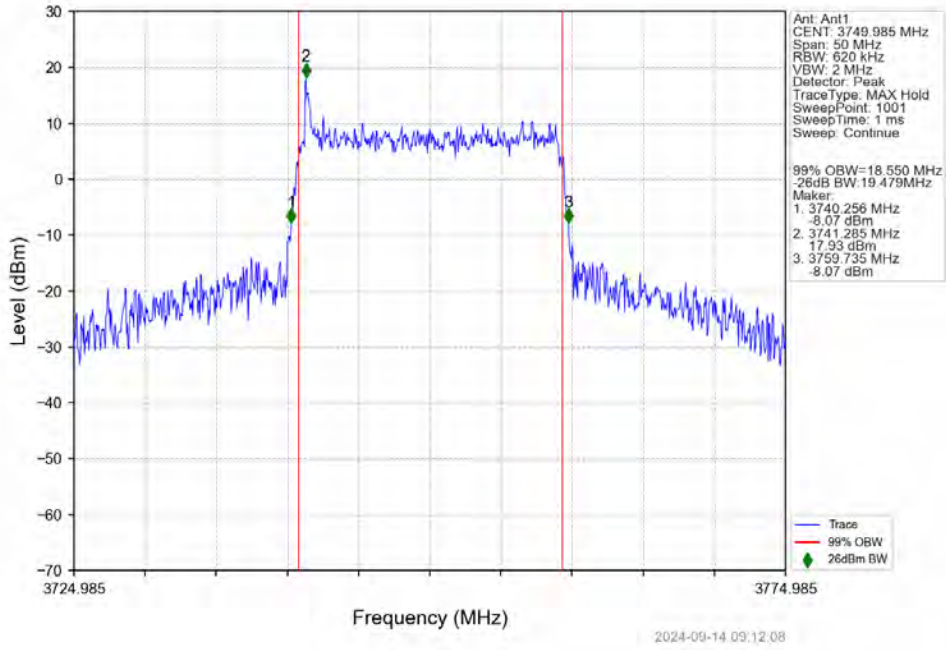

n78a 30kHz SISO NTV 20MHz CP-OFDM QPSK 3750.015MHz Outer Full