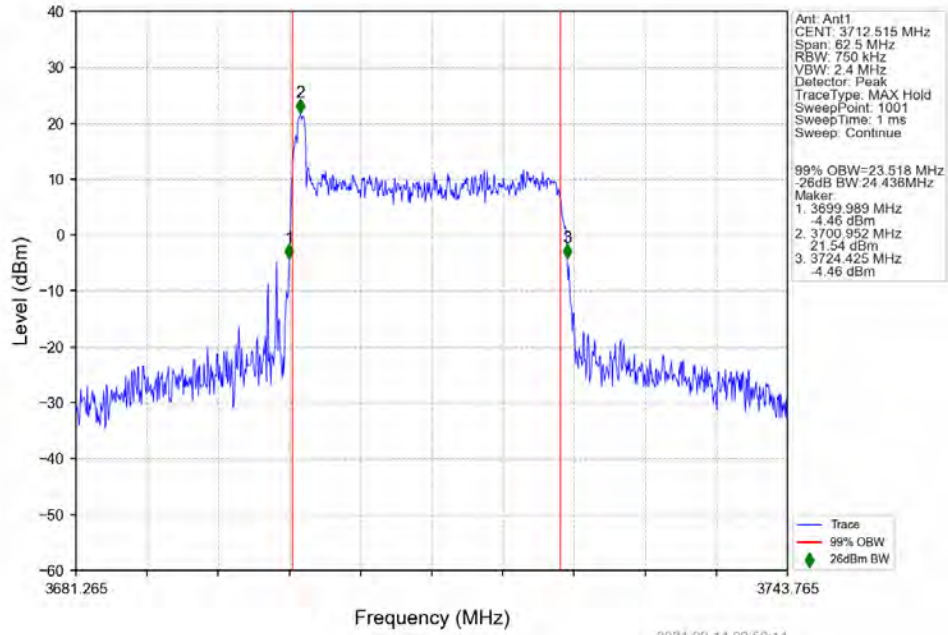

n78a 30kHz SISO NTV 25MHz DFT-s-OFDM 16 QAM 3712.515MHz Outer Full