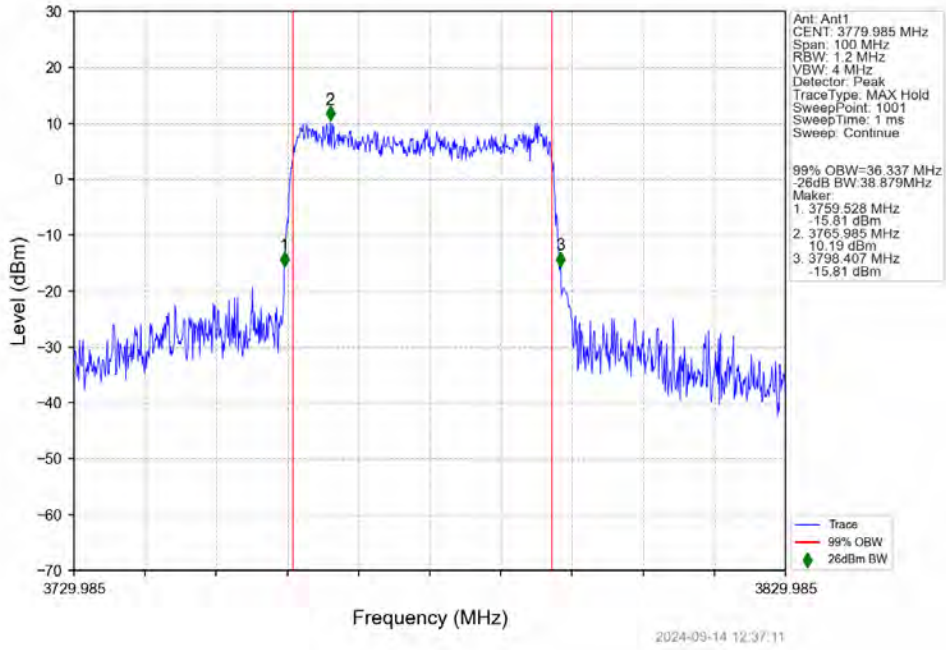

n78a 30kHz SISO NTV 40MHz DFT-s-OFDM 256 QAM 3779.985MHz Outer Full