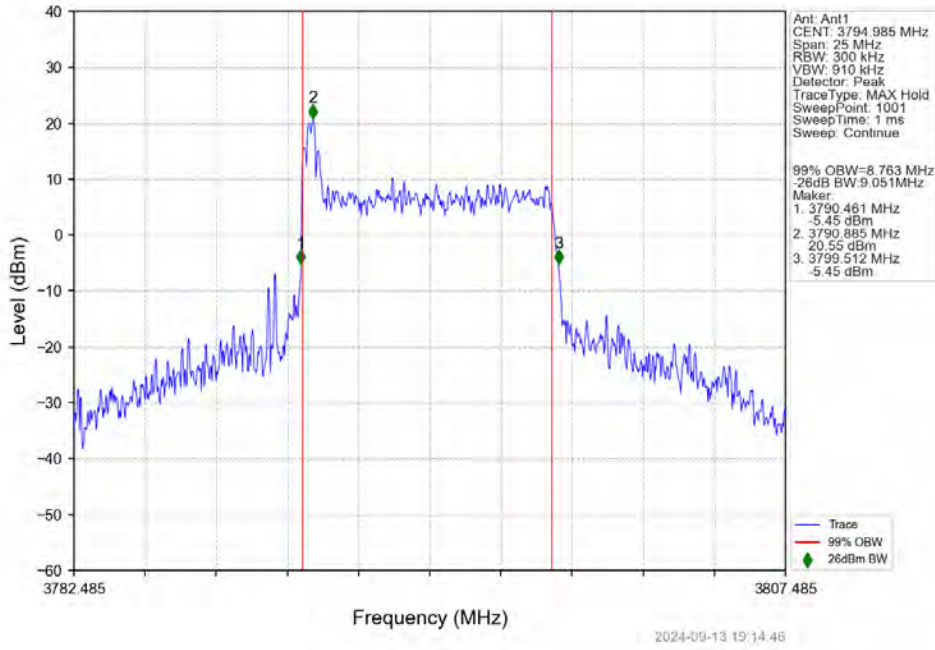

n78a 30kHz SISO NTN 10MHz CP-OFDM 16 QAM 3794.985MHz Outer Full