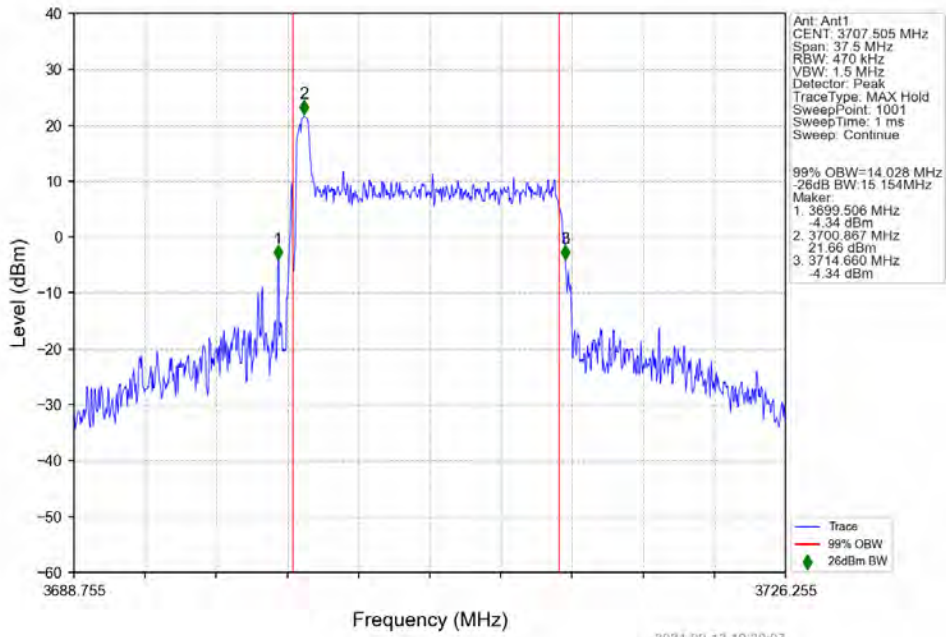

n78a 30kHz SISO NTV 15MHz CP-OFDM QPSK 3707.505MHz Outer Full