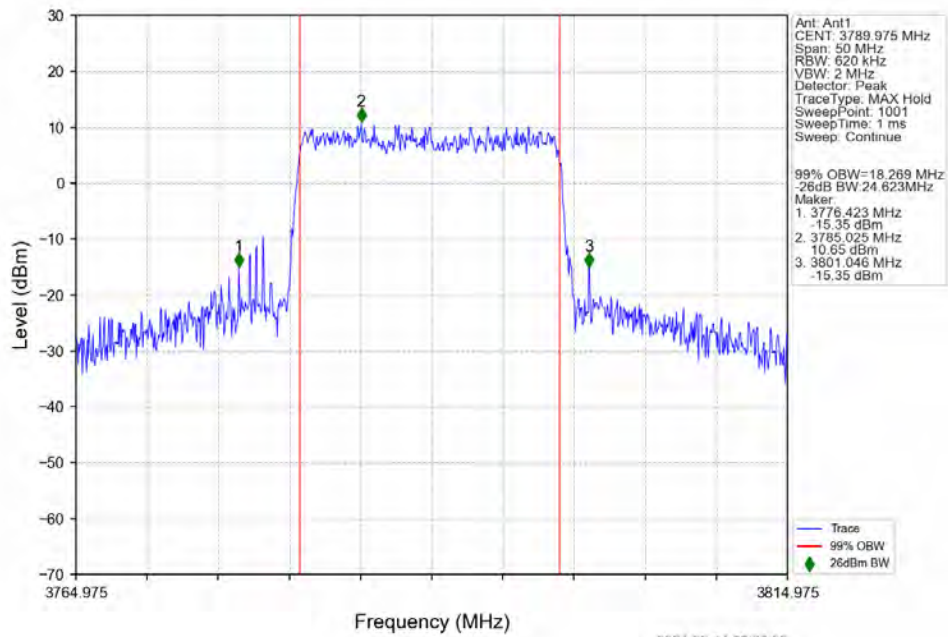

n78a 30kHz SISO NTVN 20MHz DFT-s-OFDM 64 QAM 3789.975MHz Outer Full