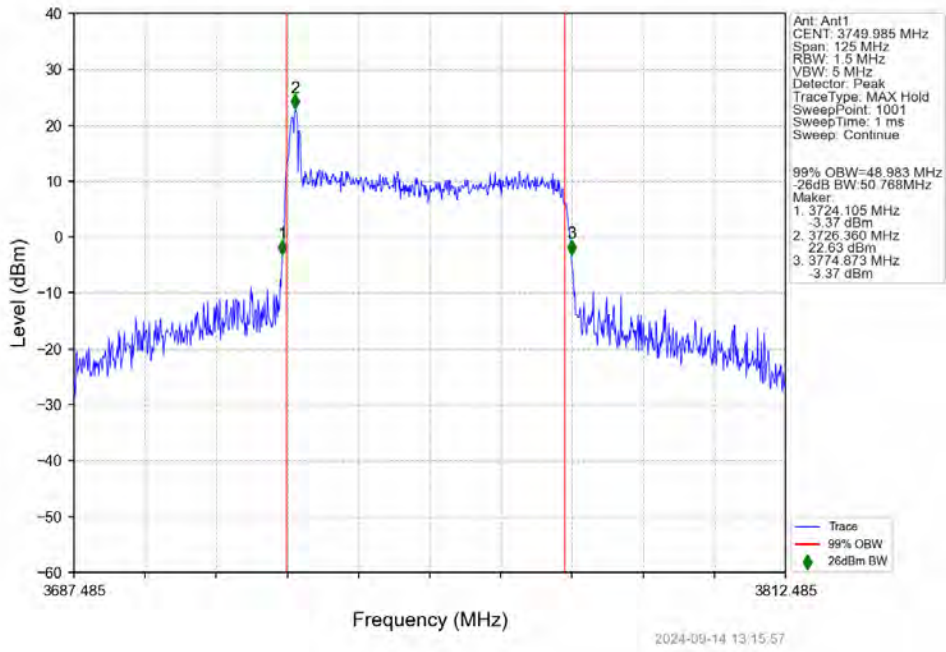

n78a 30kHz SISO NTV 50MHz CP-OFDM QPSK 3750.015MHz Outer Full