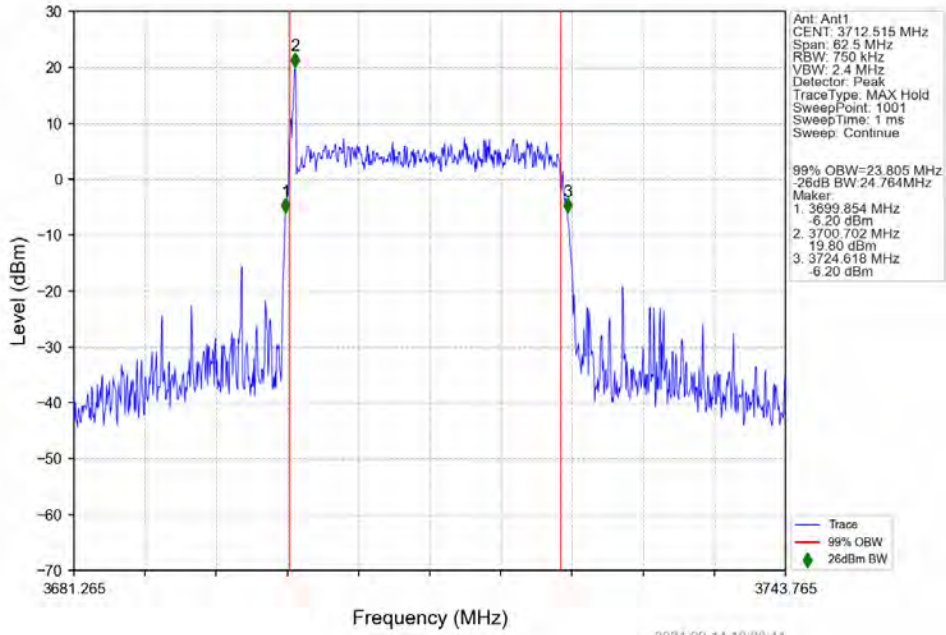

n78a 30kHz SISO NTVN 25MHz CP-OFDM 256 QAM 3712.515MHz Outer Full