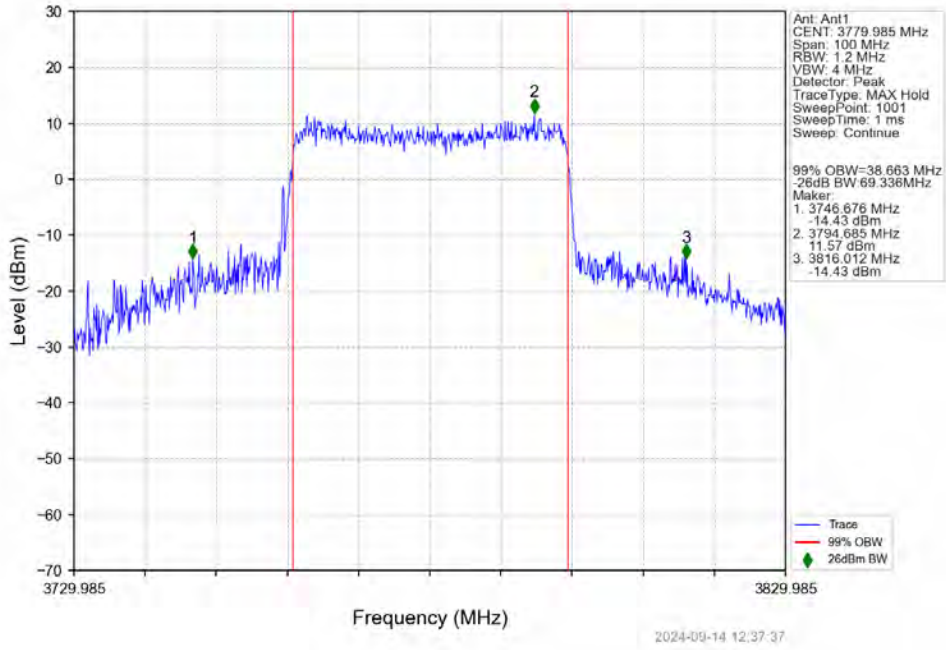

n78a 30kHz SISO NTN 40MHz CP-OFDM 16 QAM 3779.985MHz Outer Full