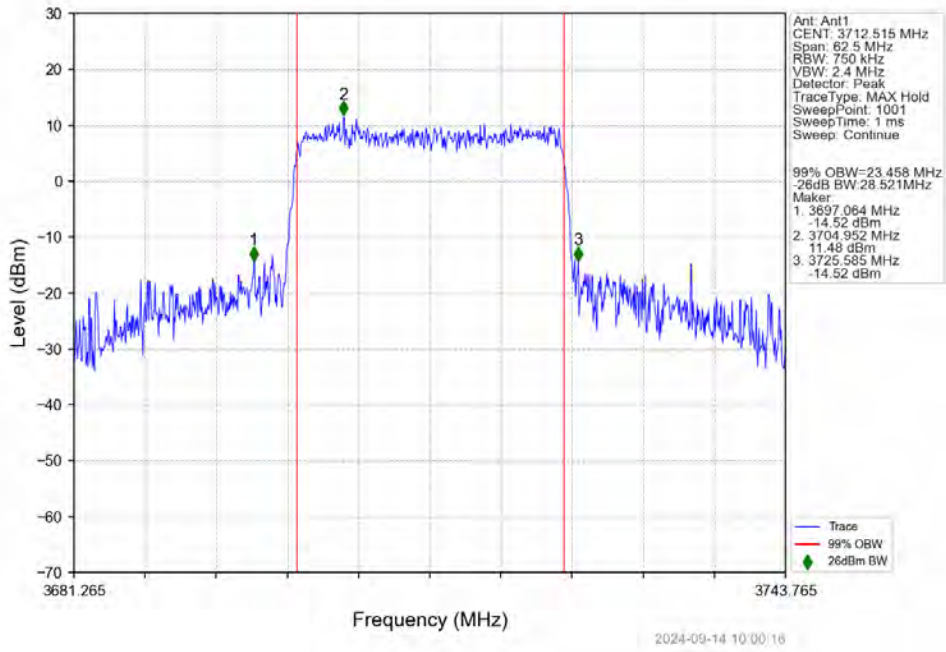

n78a 30kHz SISO NTV 25MHz CP-OFDM QPSK 3712.515MHz Outer Full

n78a 30kHz SISO NTV 25MHz CP-OFDM QPSK 3750.015MHz Outer Full

n78a 30kHz SISO NTV 25MHz CP-OFDM QPSK 3787.485MHz Outer Full

n78a 30kHz SISO NTN 25MHz CP-OFDM 16 QAM 3712.515MHz Outer Full