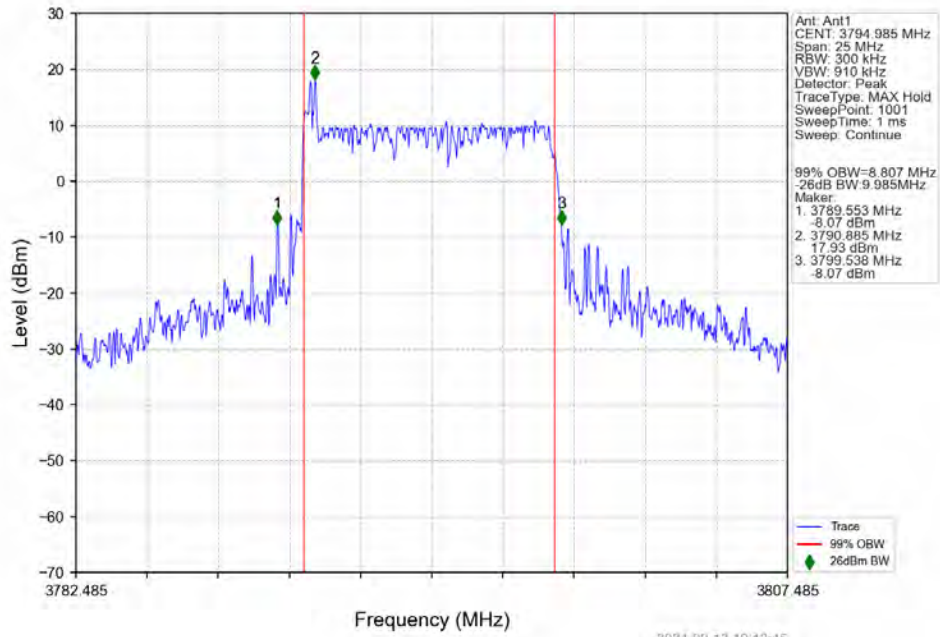

n78a 30kHz SISO NTVN 10MHz DFT-s-OFDM 16 QAM 3794.985MHz Outer Full