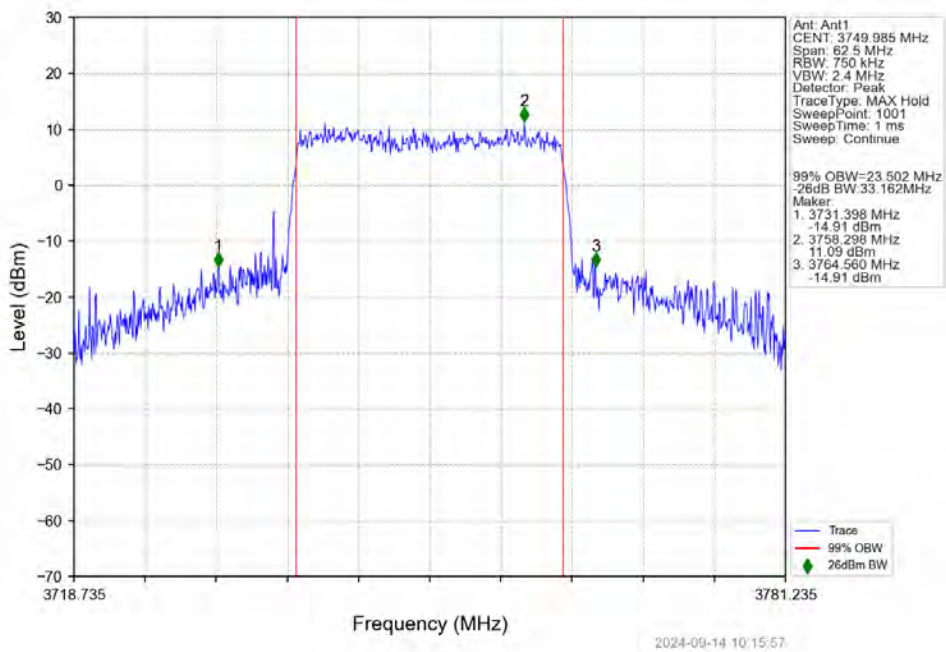

n78a 30kHz SISO NTN 25MHz CP-OFDM 16 QAM 3750.015MHz Outer Full