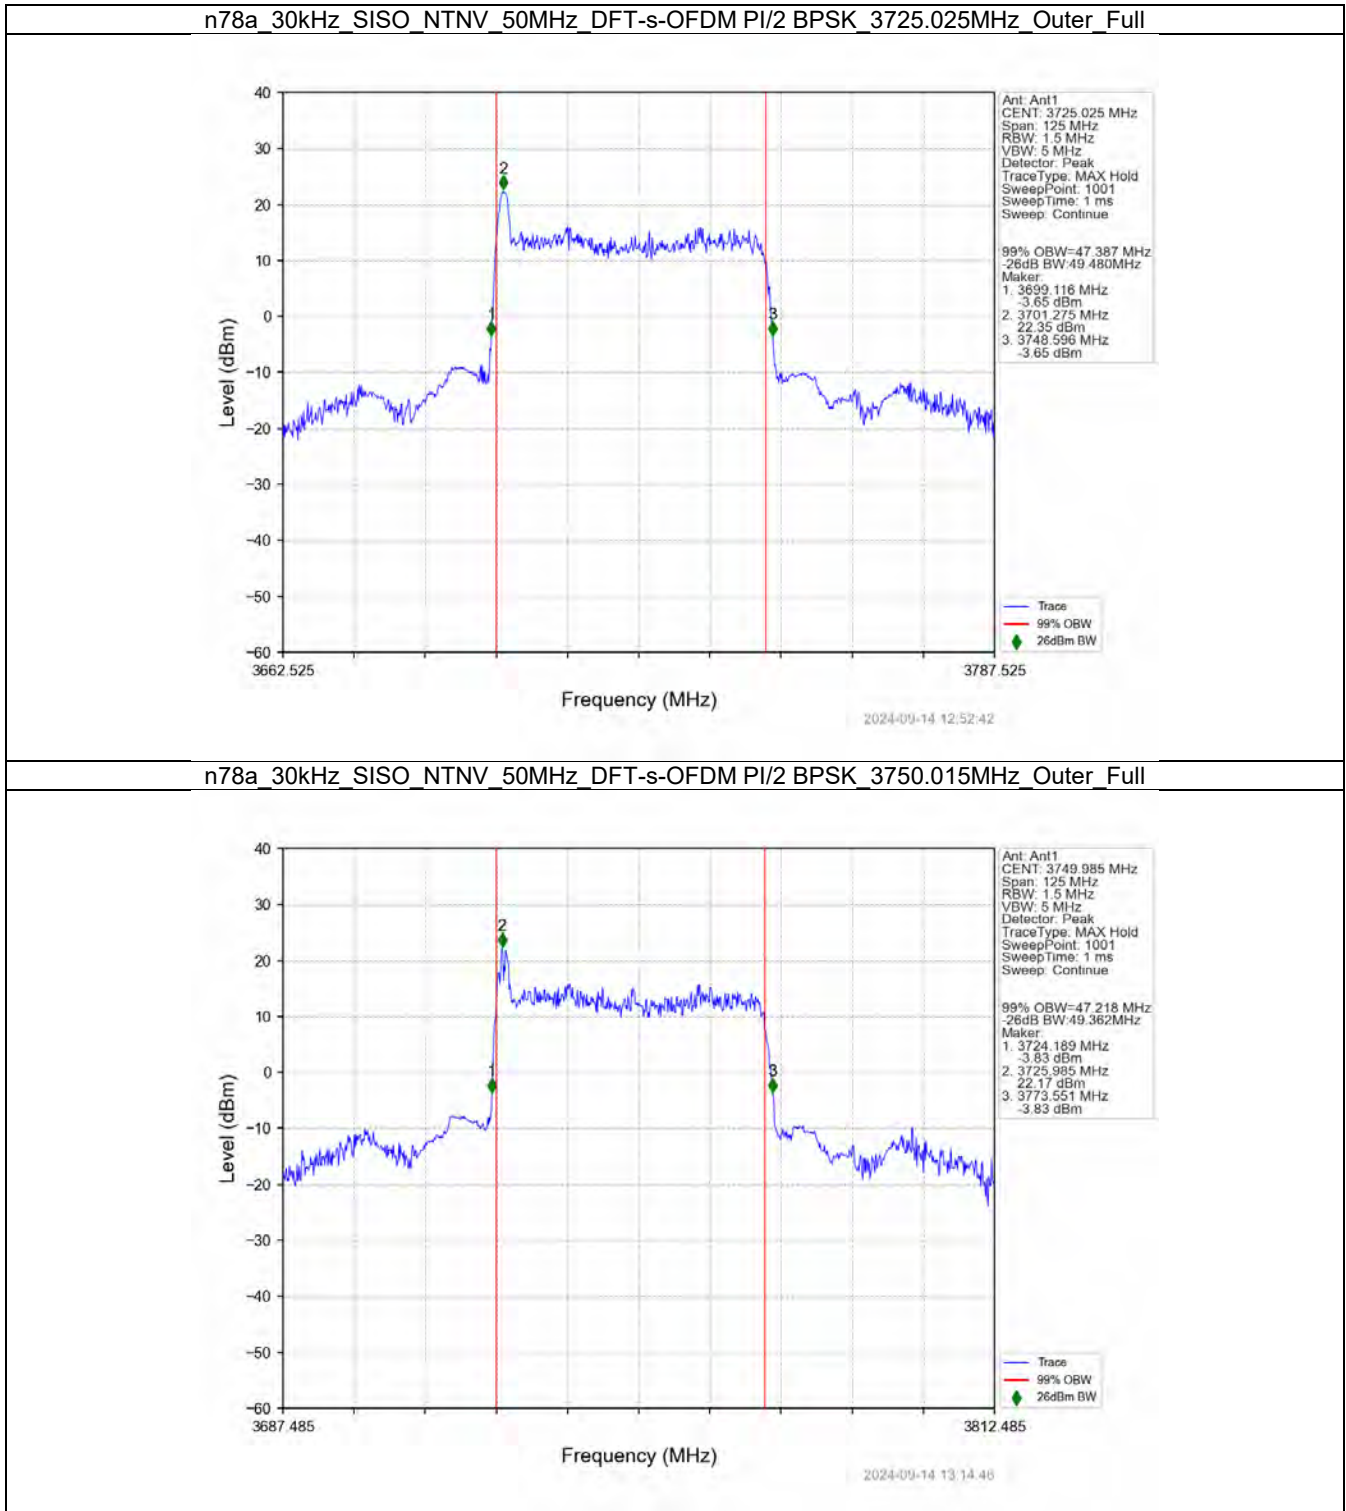

4.2.14 30k_SISO_50MHz_NTNV