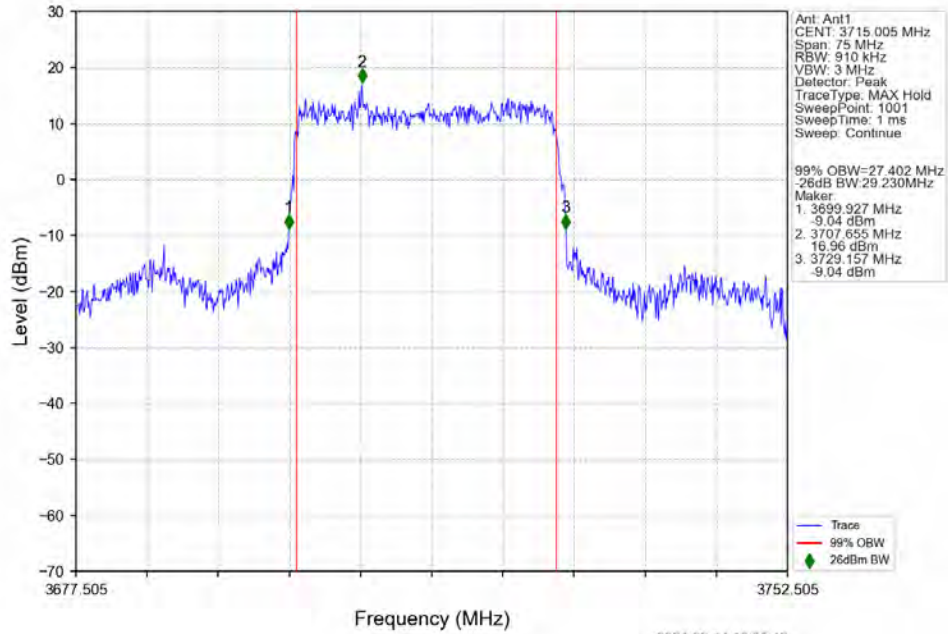

4.2.12 30k_SISO_30MHz_NTNV

n78a_30kHz_SISO_NTNV_30MHz_DFT-s-OFDM PI/2 BPSK_3715.005MHz_Outer_Full