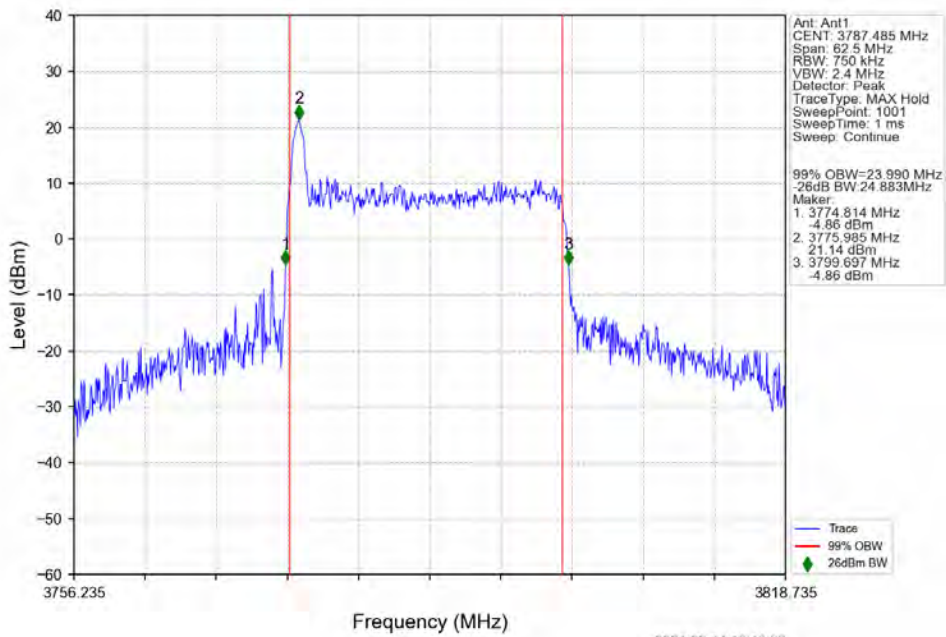

n78a 30kHz SISO NTV 25MHz CP-OFDM QPSK 3787.485MHz Outer Full