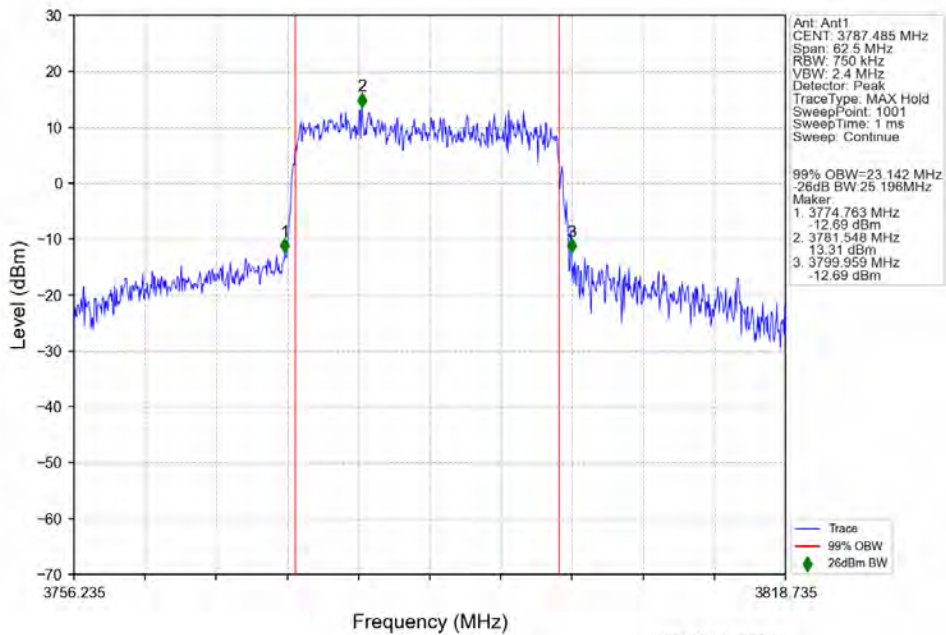

n78a 30kHz SISO NTN 25MHz DFT-s-OFDM QPSK 3787.485MHz Outer Full