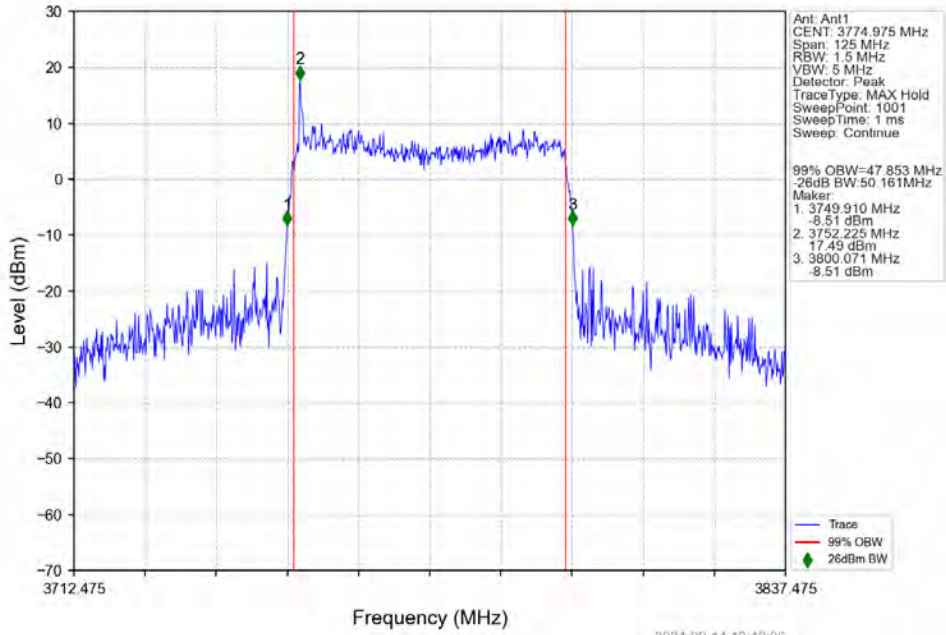

n78a 30kHz SISO NTN 50MHz CP-OFDM 64 QAM 3774.975MHz Outer Full

n78a 30kHz SISO NTN 50MHz CP-OFDM 256 QAM 3725.025MHz Outer Full

n78a 30kHz SISO NTN 50MHz CP-OFDM 256 QAM 3750.015MHz Outer Full

n78a 30kHz SISO NTV 50MHz CP-OFDM 256 QAM 3774.975MHz Outer Full