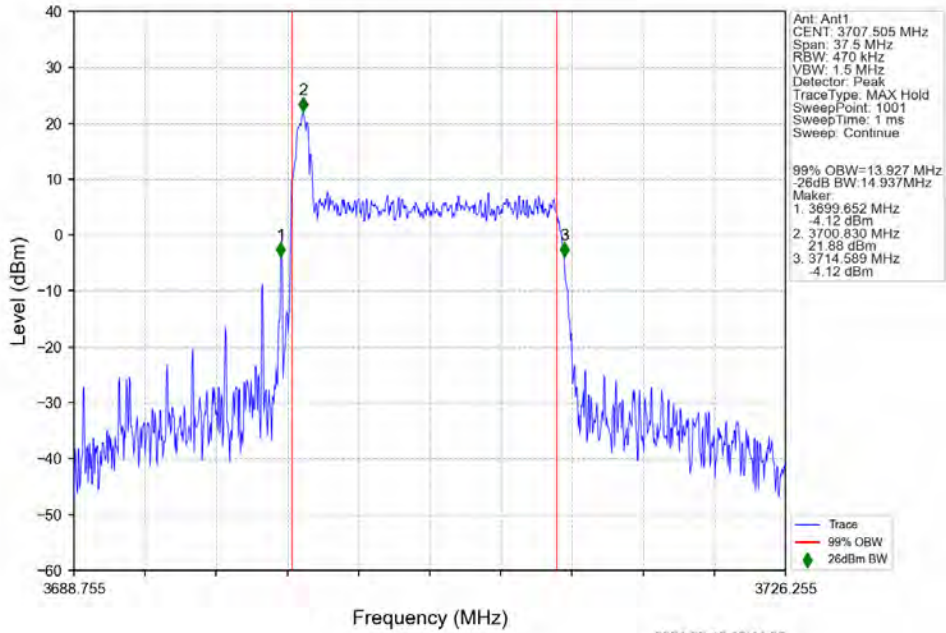

n78a 30kHz SISO NTV 15MHz CP-OFDM 256 QAM 3707.505MHz Outer Full