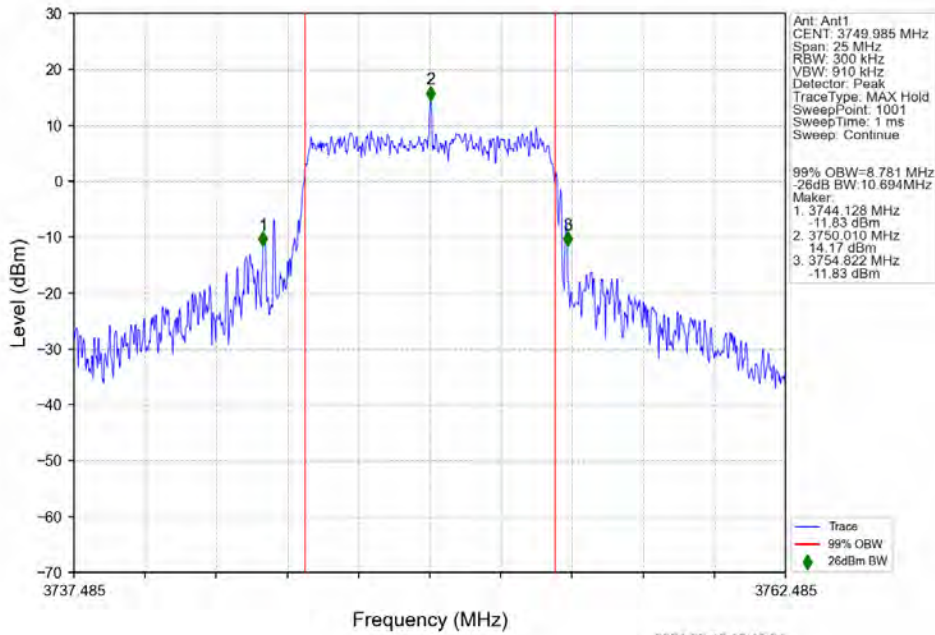

n78a 30kHz SISO NTN 10MHz CP-OFDM 64 QAM 3750.015MHz Outer Full