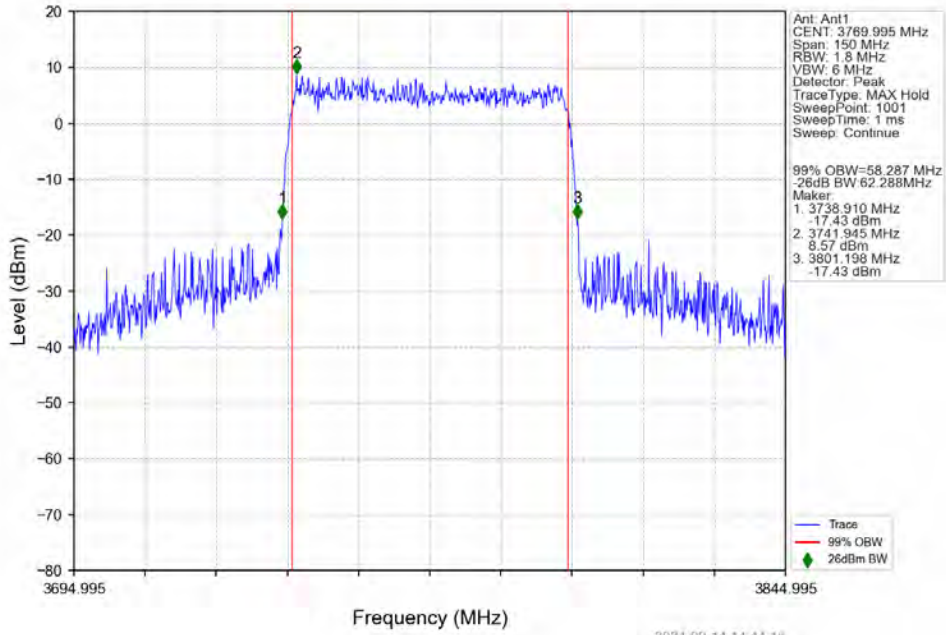

n78a 30kHz SISO NTV 60MHz CP-OFDM 256 QAM 3769.995MHz Outer Full