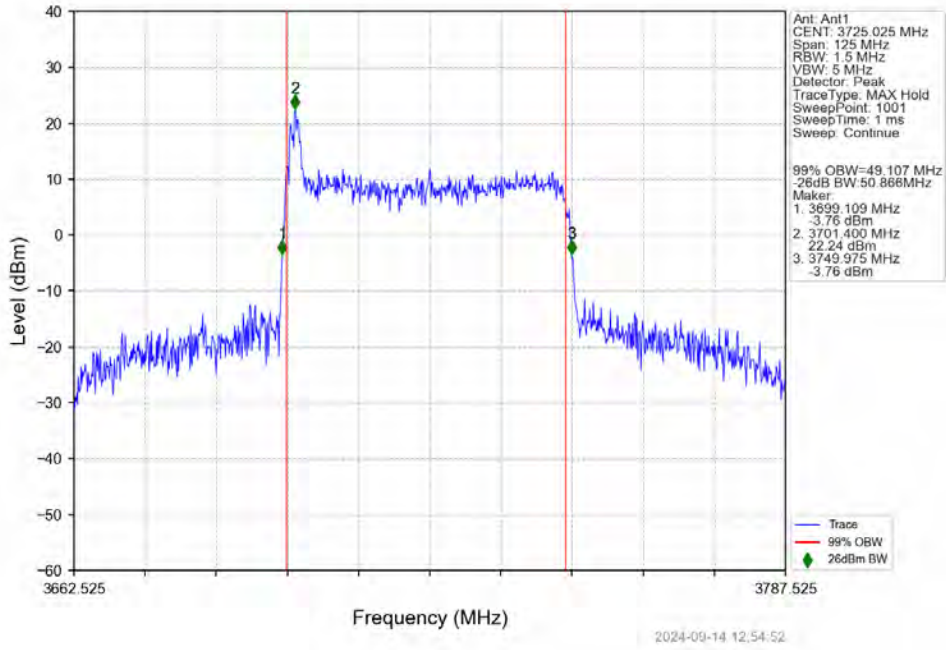

n78a 30kHz SISO NTV 50MHz CP-OFDM QPSK 3725.025MHz Outer Full

n78a 30kHz SISO NTV 50MHz CP-OFDM QPSK 3750.015MHz Outer Full

n78a 30kHz SISO NTV 50MHz CP-OFDM QPSK 3774.975MHz Outer Full

n78a 30kHz SISO NTN 50MHz CP-OFDM 16 QAM 3725.025MHz Outer Full