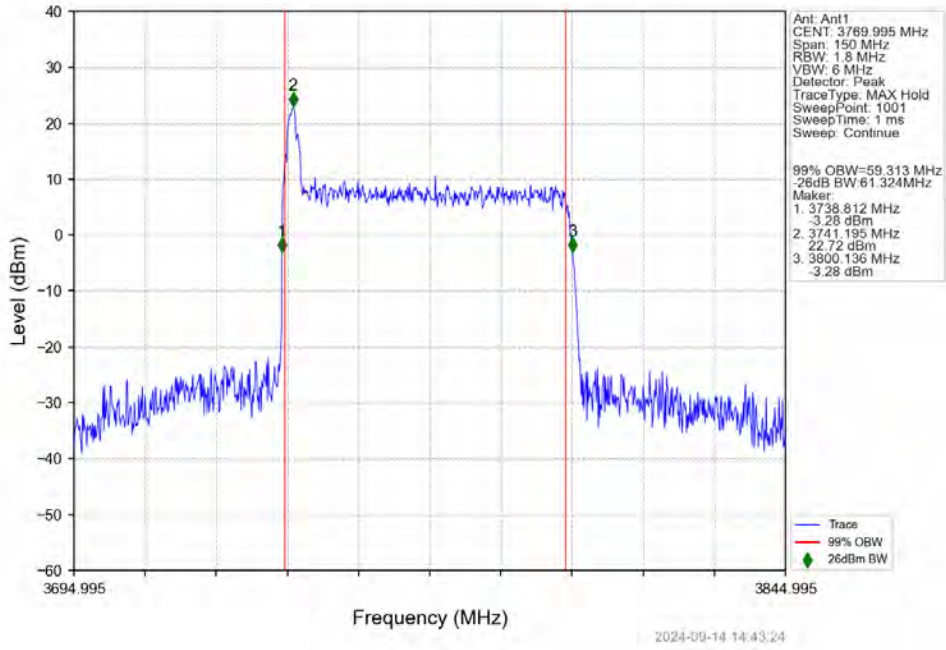

n78a 30kHz SISO NTV 60MHz DFT-s-OFDM 256 QAM 3769.995MHz Outer Full