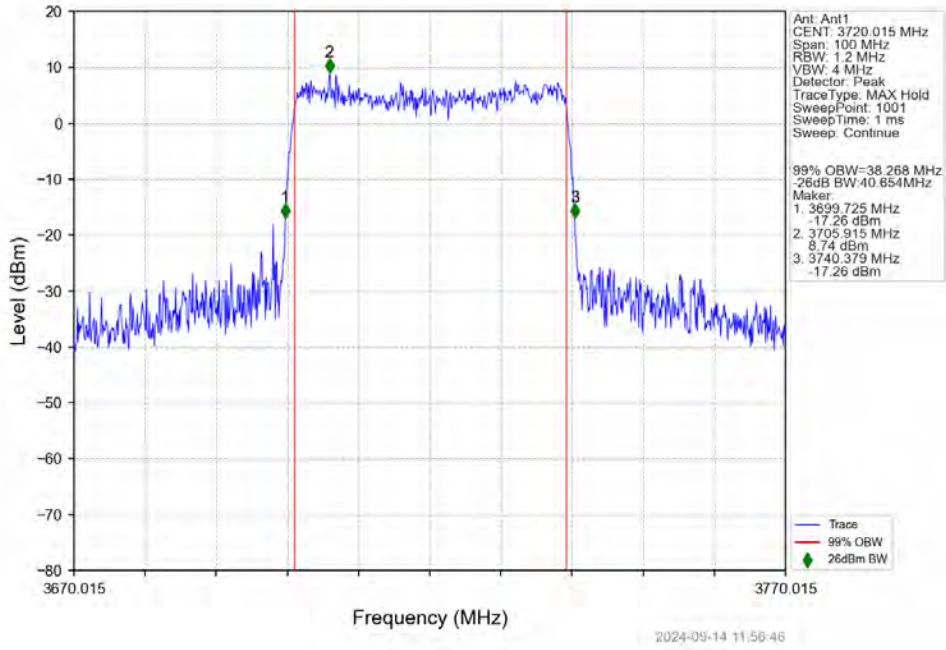

n78a 30kHz SISO NTN 40MHz CP-OFDM 256 QAM 3720.015MHz Outer Full