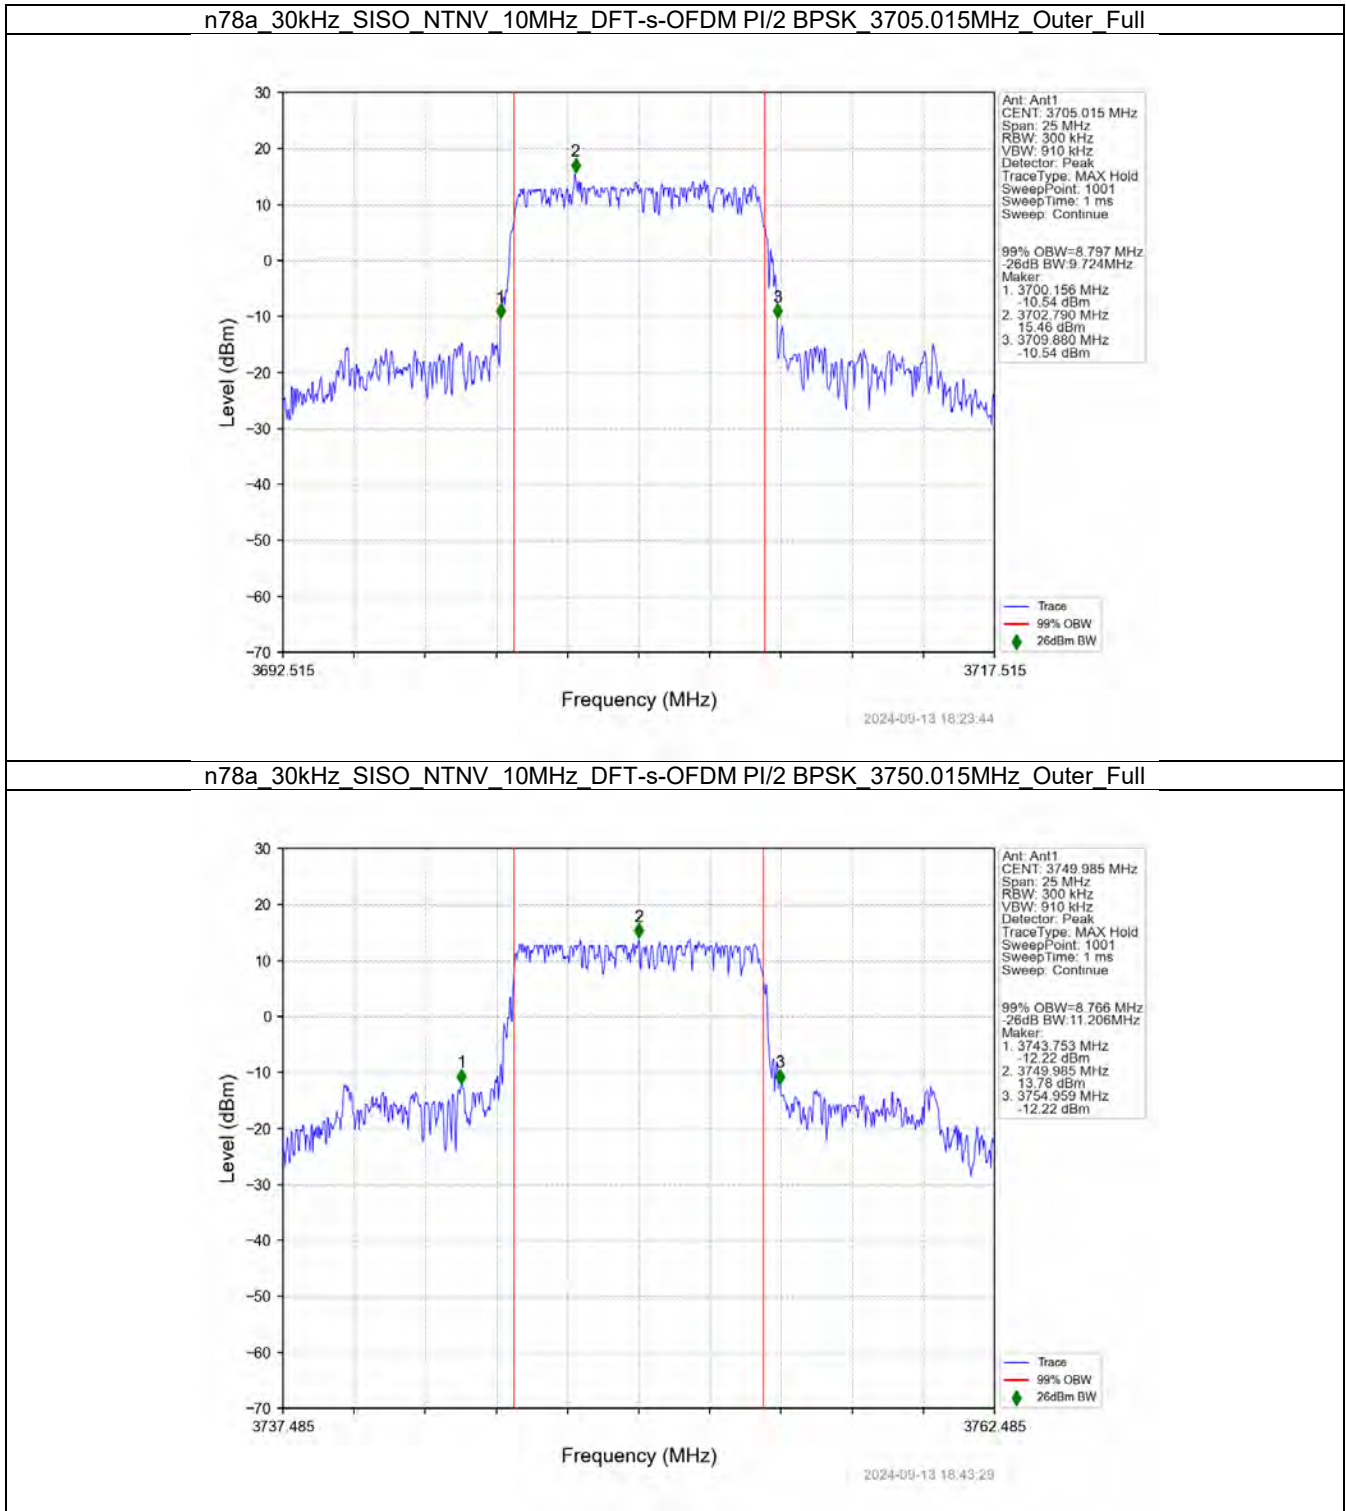

4.2.8 30k_SISO_10MHz_NTNV