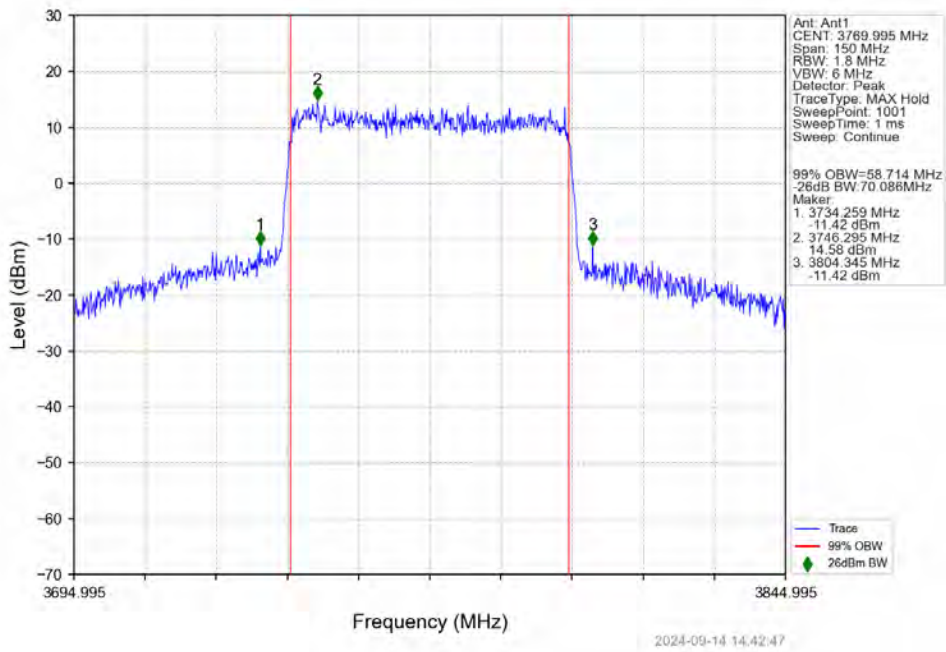

n78a 30kHz SISO NTN 60MHz DFT-s-OFDM QPSK 3769.995MHz Outer Full