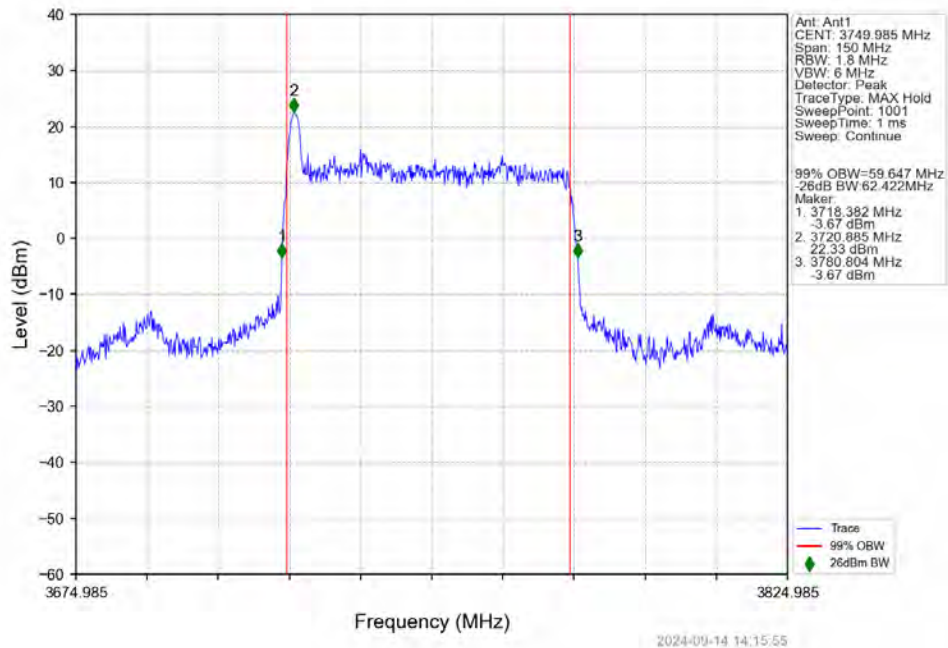

n78a_30kHz_SISO_NTNV_60MHz_DFT-s-OFDM_PI/2_BPSK_3750.015MHz_Outer_Full