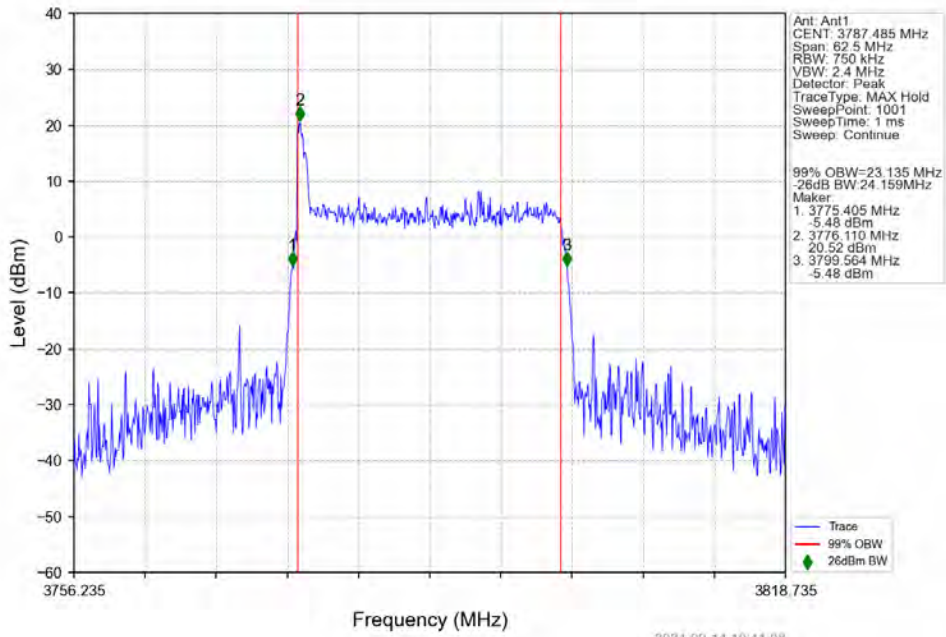

n78a 30kHz SISO NTN 25MHz CP-OFDM 64 QAM 3787.485MHz Outer Full

n78a 30kHz SISO NTVN 25MHz CP-OFDM 256 QAM 3712.515MHz Outer Full

n78a 30kHz SISO NTVN 25MHz CP-OFDM 256 QAM 3750.015MHz Outer Full

n78a 30kHz SISO NTV 25MHz CP-OFDM 256 QAM 3787.485MHz Outer Full