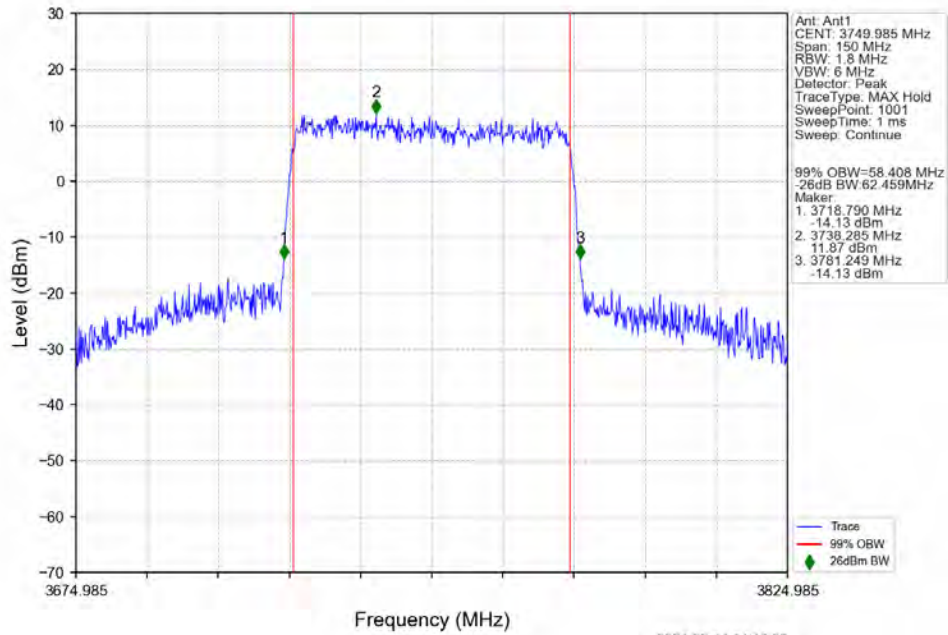

n78a 30kHz SISO NTN 60MHz DFT-s-OFDM 16 QAM 3750.015MHz Outer Full

n78a 30kHz SISO NTN 60MHz DFT-s-OFDM 16 QAM 3769.995MHz Outer Full

n78a 30kHz SISO NTN 60MHz DFT-s-OFDM 64 QAM 3730.005MHz Outer Full

n78a 30kHz SISO NTVN 60MHz DFT-s-OFDM 64 QAM 3750.015MHz Outer Full