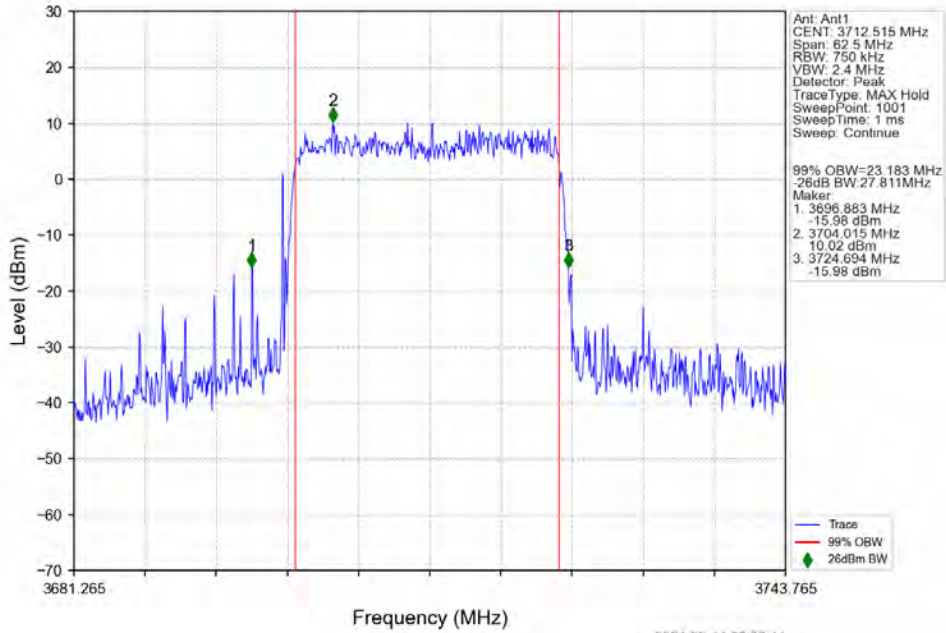

n78a 30kHz SISO NTV 25MHz DFT-s-OFDM 256 QAM 3712.515MHz Outer Full