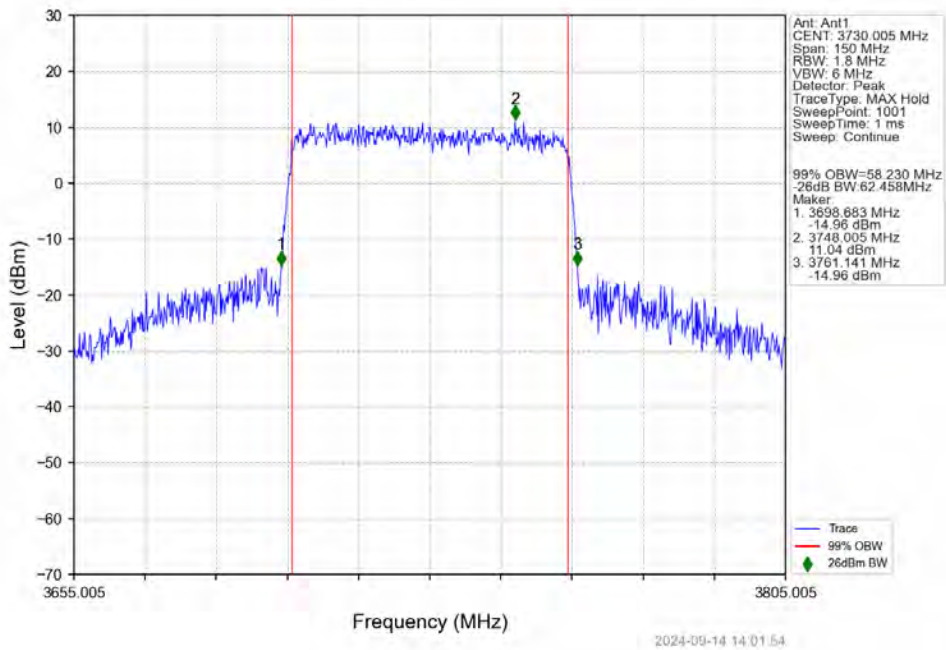

n78a 30kHz SISO NTN 60MHz CP-OFDM 16 QAM 3730.005MHz Outer Full

n78a 30kHz SISO NTN 60MHz CP-OFDM 16 QAM 3750.015MHz Outer Full

n78a 30kHz SISO NTNv 60MHz CP-OFDM 16 QAM 3769.995MHz Outer Full

n78a 30kHz SISO NTNv 60MHz CP-OFDM 64 QAM 3730.005MHz Outer Full