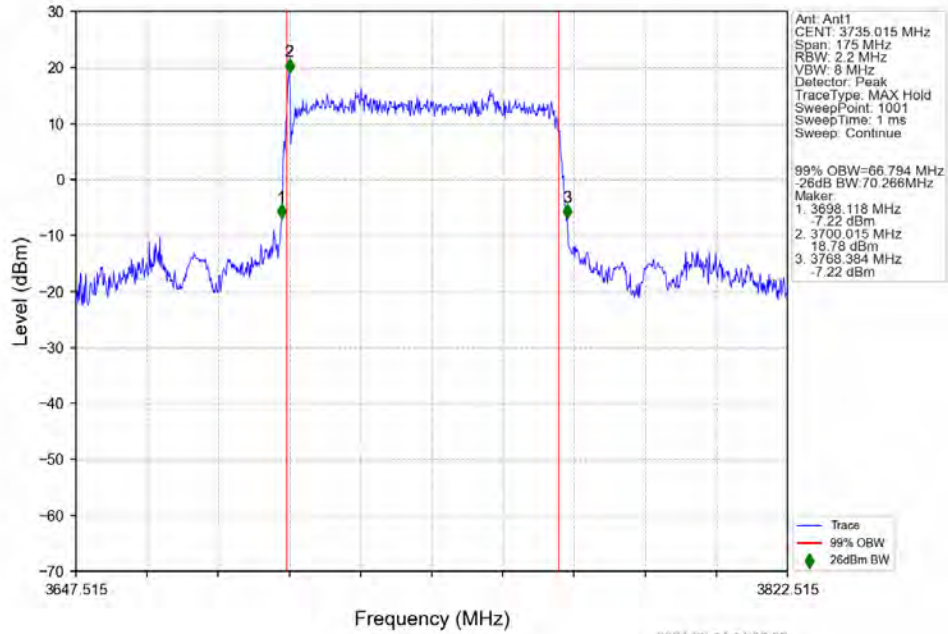

4.2.16 30k_SISO_70MHz_NTNV

n78a_30kHz_SISO_NTNV_70MHz_DFT-s-OFDM_PI/2_BPSK_3735.015MHz_Outer_Full