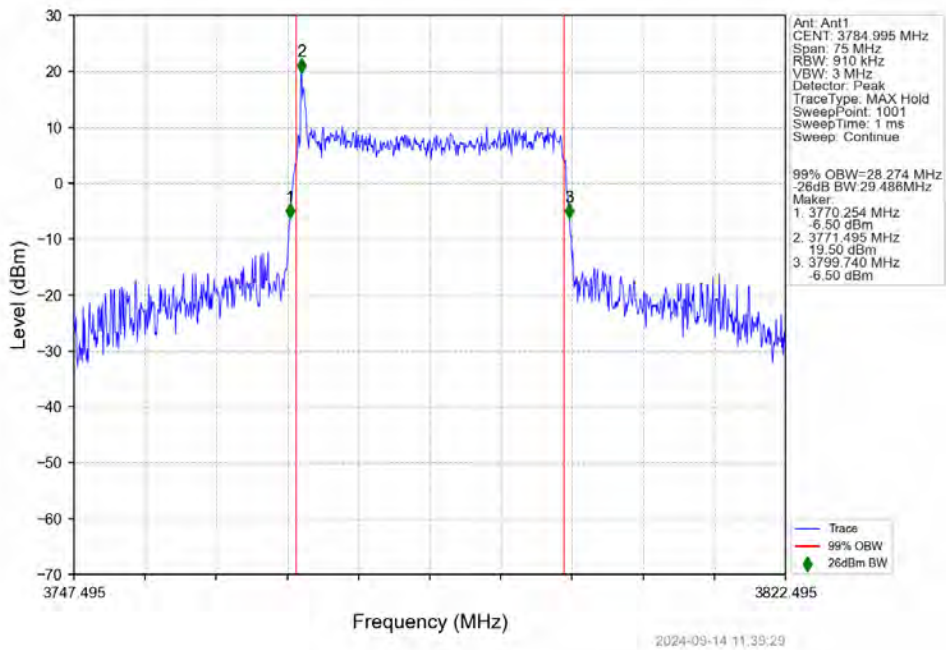

n78a 30kHz SISO NTNv 30MHz CP-OFDM 64 QAM 3784.995MHz Outer Full