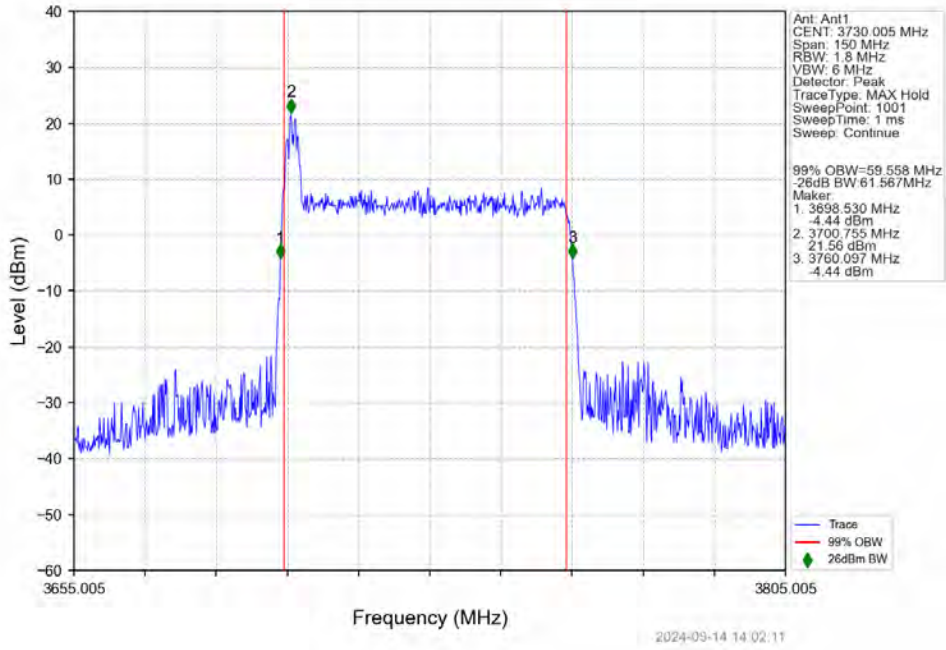

n78a 30kHz SISO NTN 60MHz CP-OFDM 256 QAM 3730.005MHz Outer Full