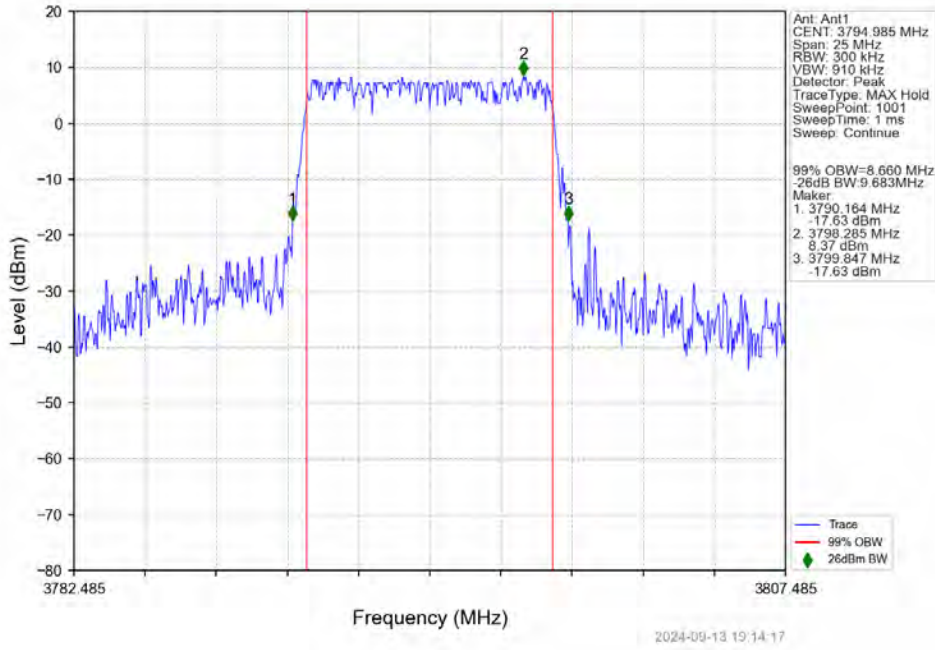

n78a 30kHz SISO NTV 10MHz DFT-s-OFDM 256 QAM 3794.985MHz Outer Full