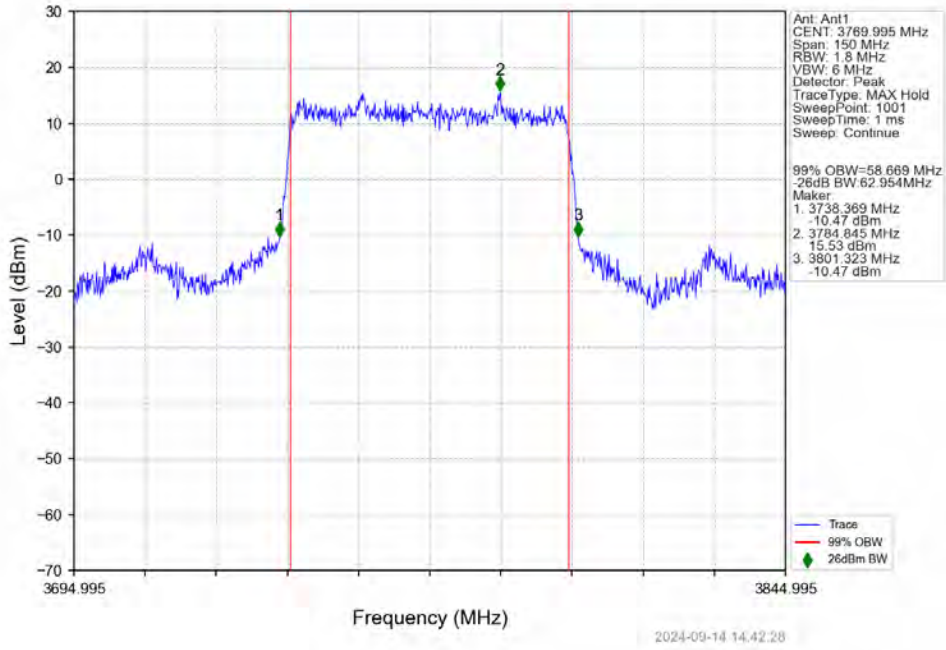

4.2.15 30k_SISO_60MHz_NTNV

n78a_30kHz_SISO_NTNV_60MHz_DFT-s-OFDM_PI/2_BPSK_3730.005MHz_Outer_Full

n78a_30kHz_SISO_NTNV_60MHz_DFT-s-OFDM_PI/2_BPSK_3750.015MHz_Outer_Full

n78a 30kHz SISO NTN 60MHz DFT-s-OFDM PI/2 BPSK 3769.995MHz Outer Full