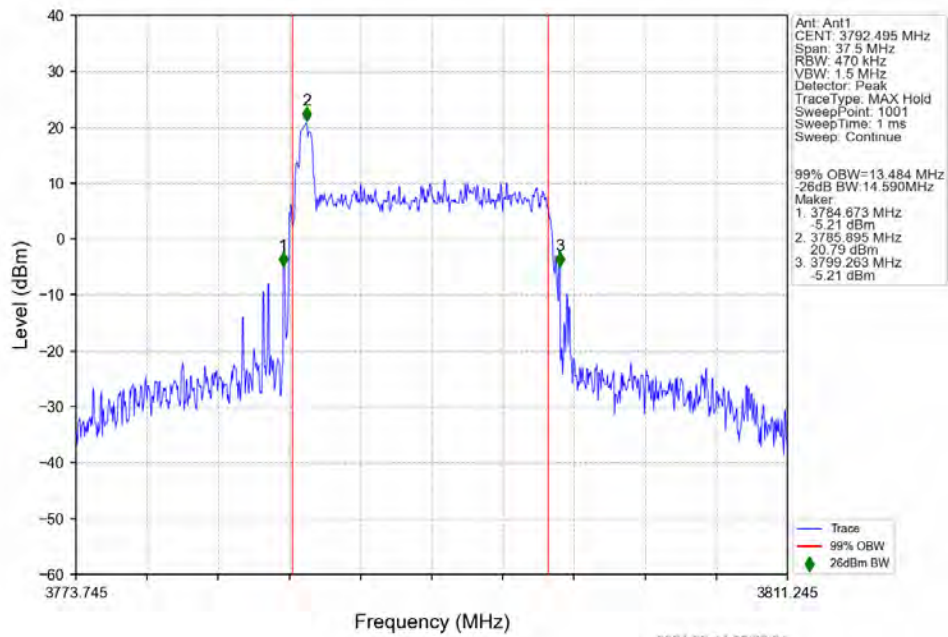

n78a 30kHz SISO NTV 15MHz DFT-s-OFDM 16 QAM 3792.495MHz Outer Full

n78a 30kHz SISO NTV 15MHz DFT-s-OFDM 64 QAM 3707.505MHz Outer Full

n78a 30kHz SISO NTN 15MHz DFT-s-OFDM 64 QAM 3750.015MHz Outer Full

n78a 30kHz SISO NTN 15MHz DFT-s-OFDM 64 QAM 3792.495MHz Outer Full