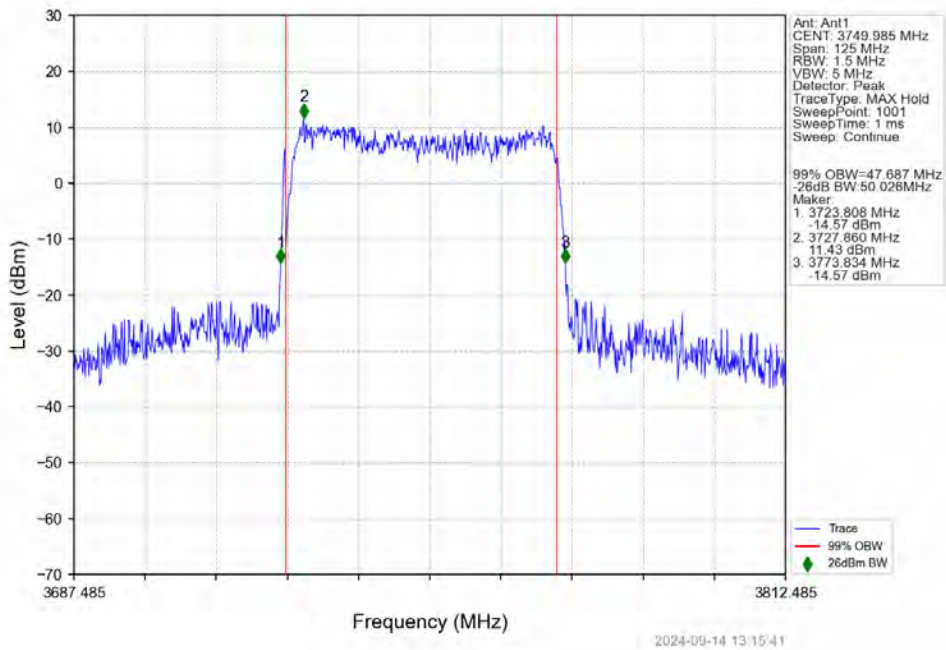

n78a 30kHz SISO NTV 50MHz DFT-s-OFDM 256 QAM 3750.015MHz Outer Full