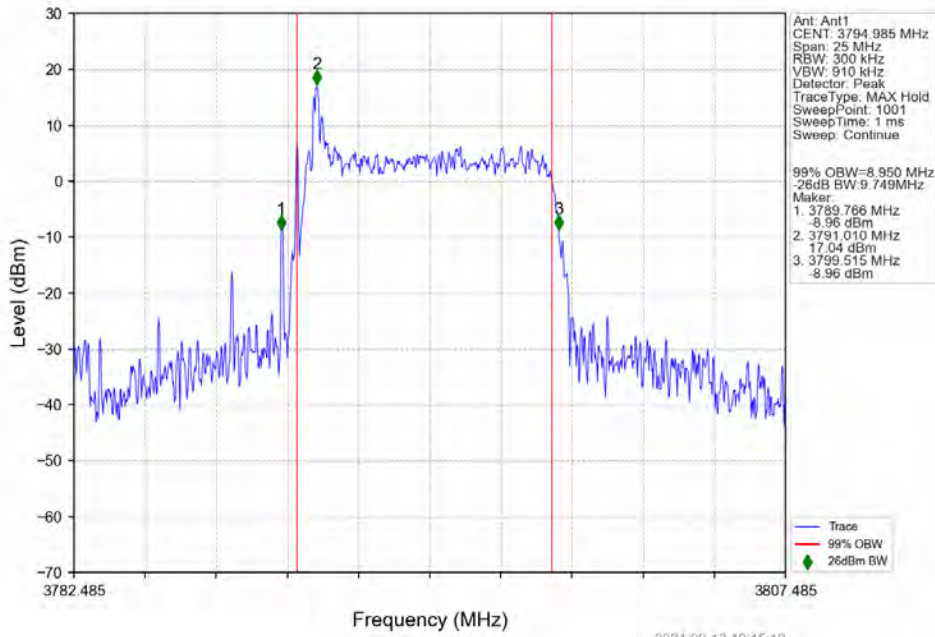

n78a 30kHz SISO NTV 10MHz CP-OFDM 256 QAM 3794.985MHz Outer Full