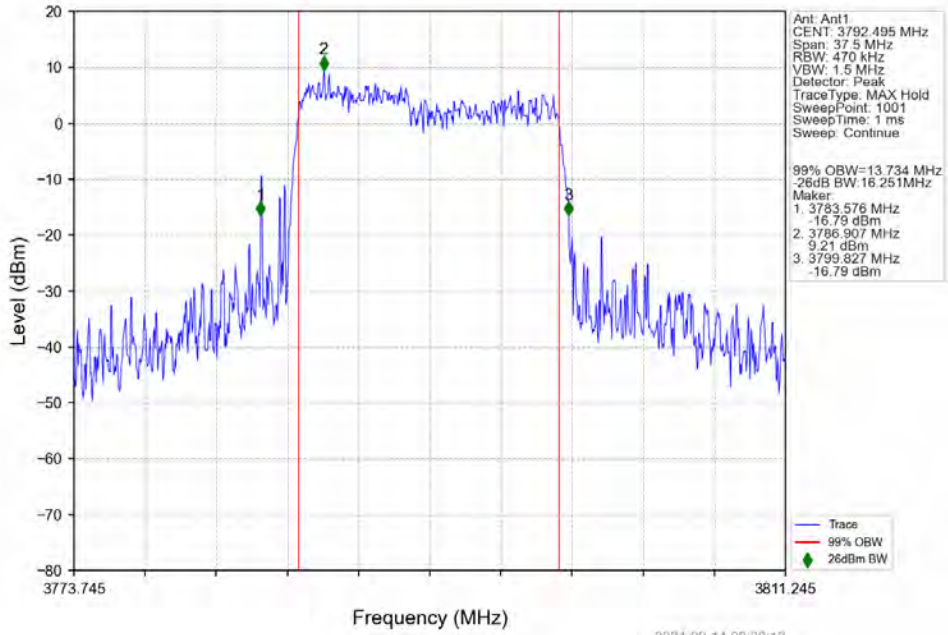

n78a 30kHz SISO NTN 15MHz CP-OFDM 64 QAM 3792.495MHz Outer Full

n78a 30kHz SISO NTV 15MHz CP-OFDM 256 QAM 3707.505MHz Outer Full

n78a 30kHz SISO NTV 15MHz CP-OFDM 256 QAM 3750.015MHz Outer Full

n78a 30kHz SISO NTN 15MHz CP-OFDM 256 QAM 3792.495MHz Outer Full