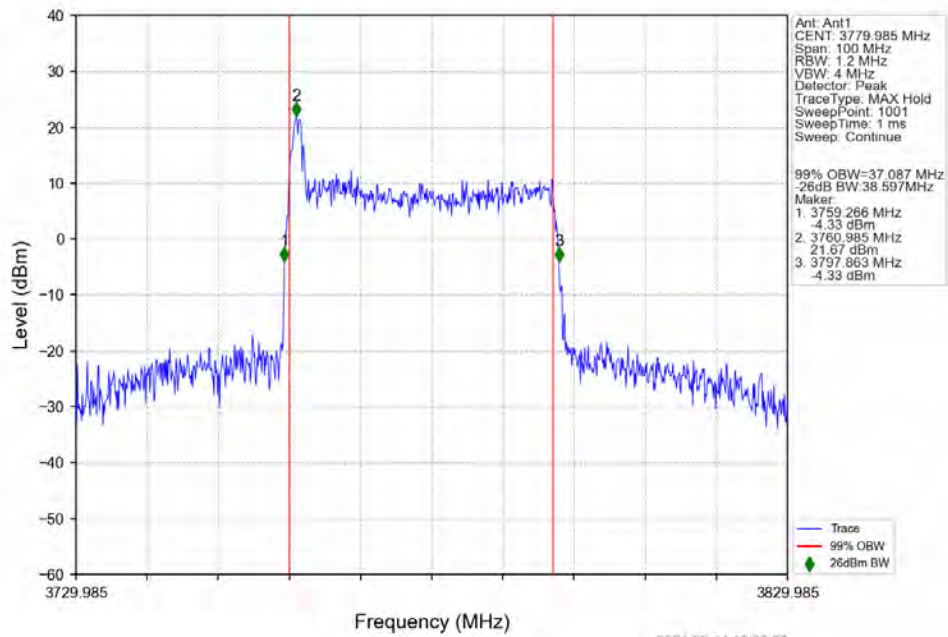

n78a 30kHz SISO NTV 40MHz DFT-s-OFDM 64 QAM 3779.985MHz Outer Full