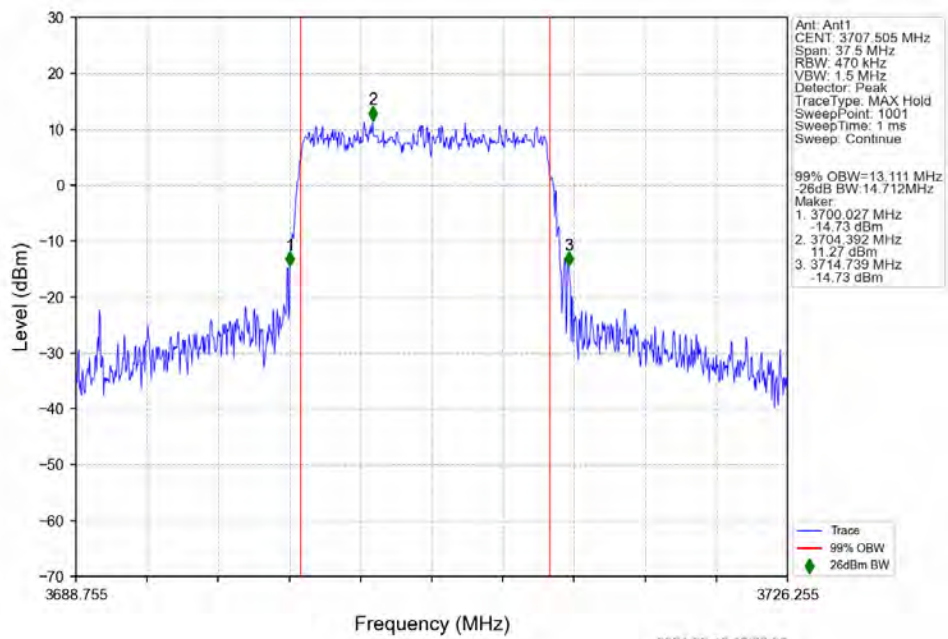

n78a 30kHz SISO NTV 15MHz DFT-s-OFDM 64 QAM 3707.505MHz Outer Full