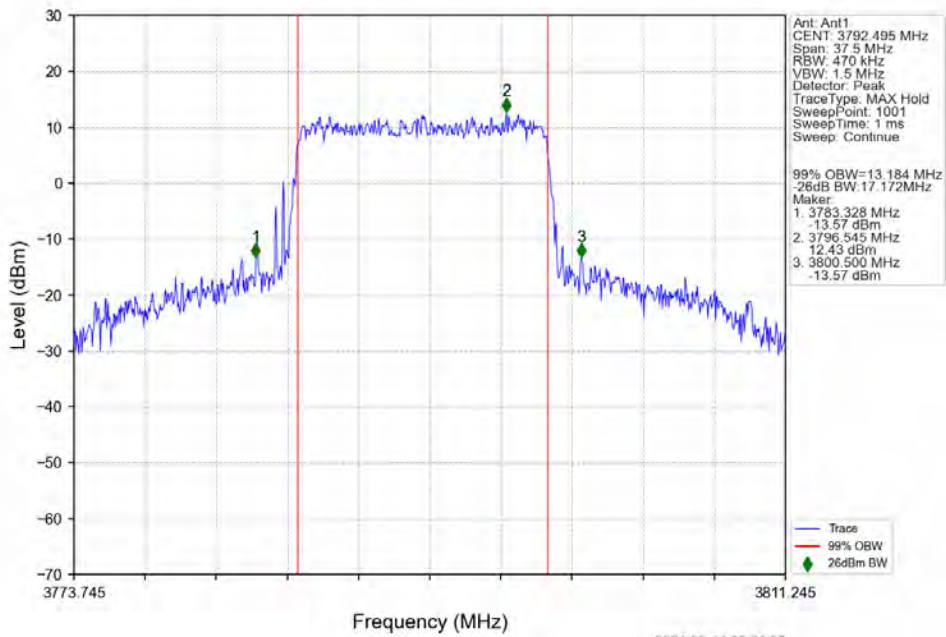

n78a 30kHz SISO NTNv 15MHz DFT-s-OFDM QPSK 3792.495MHz Outer Full