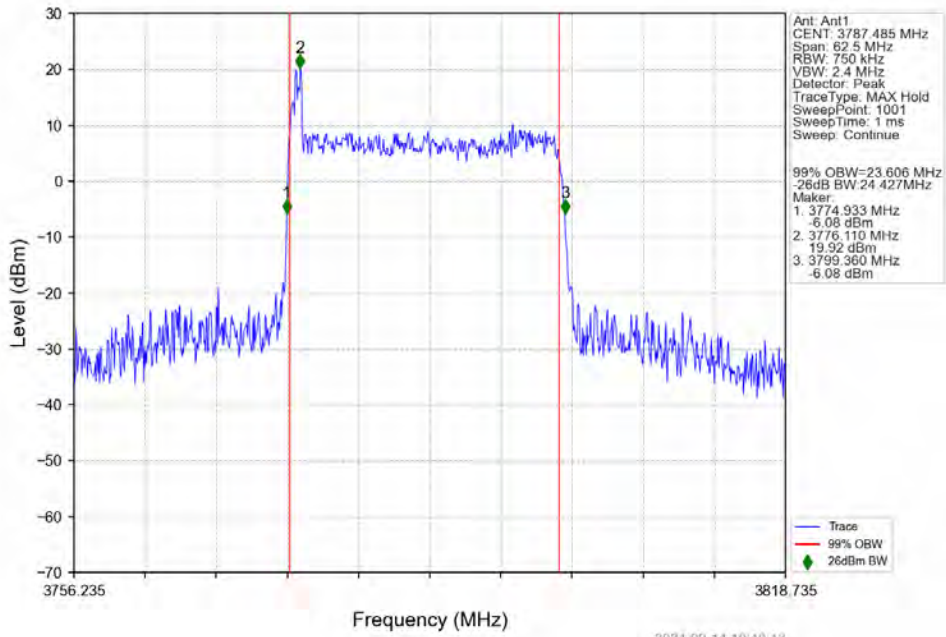

n78a 30kHz SISO NTV 25MHz DFT-s-OFDM 256 QAM 3787.485MHz Outer Full