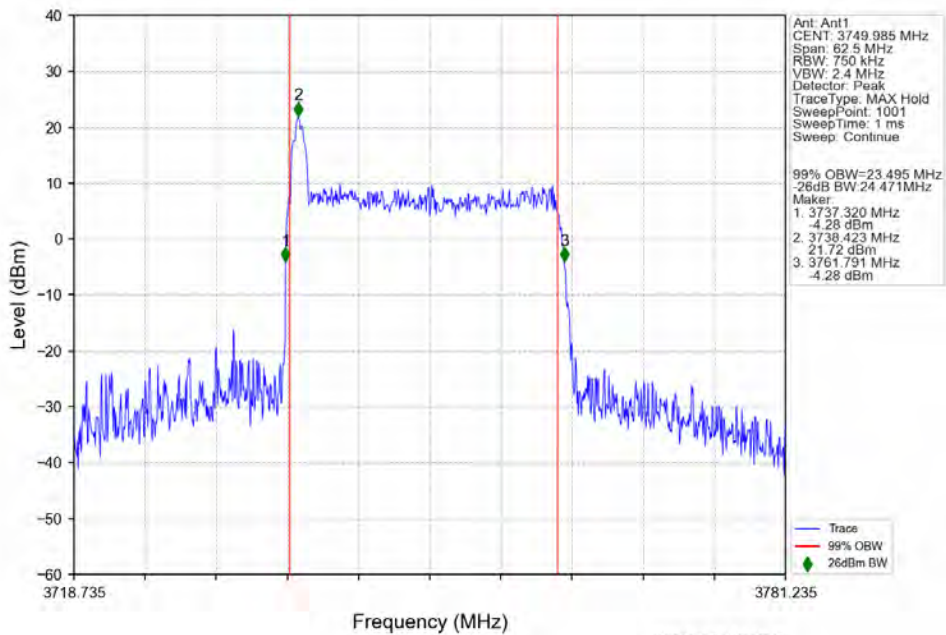

n78a 30kHz SISO NTV 25MHz DFT-s-OFDM 256 QAM 3750.015MHz Outer Full