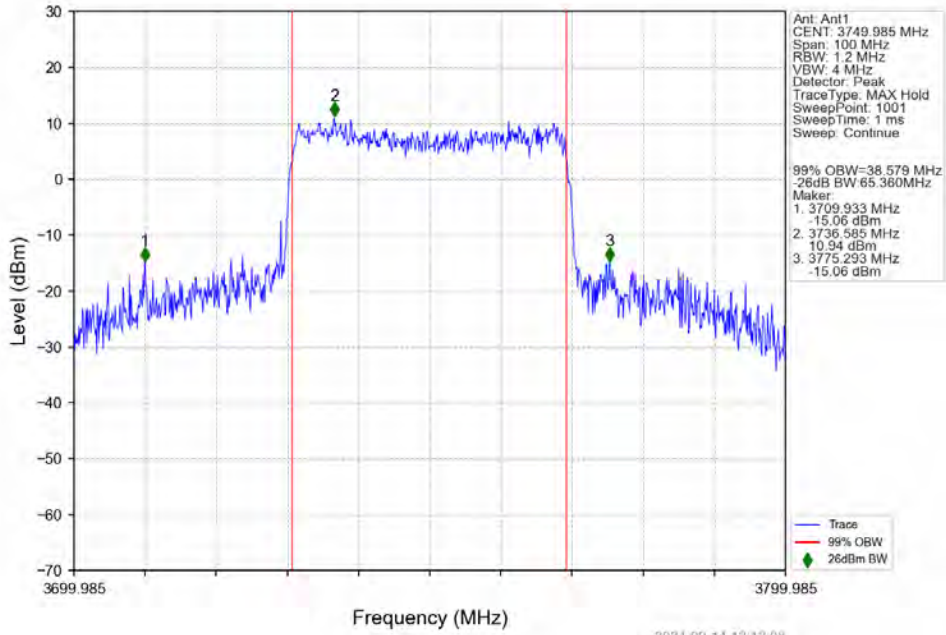

n78a 30kHz SISO NTN 40MHz CP-OFDM 64 QAM 3750.015MHz Outer Full