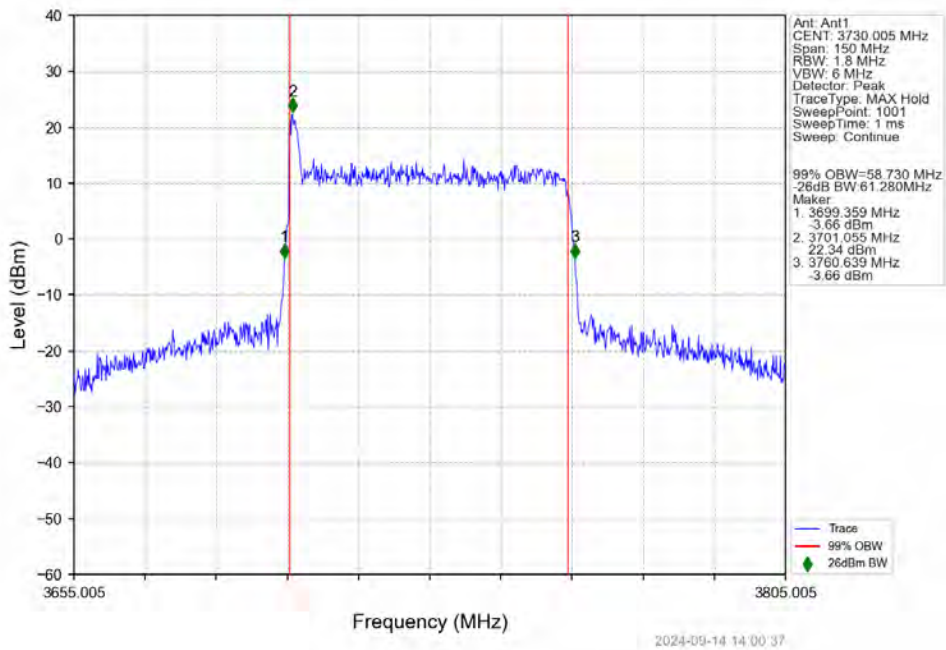

n78a 30kHz SISO NTN 60MHz DFT-s-OFDM QPSK 3730.005MHz Outer Full