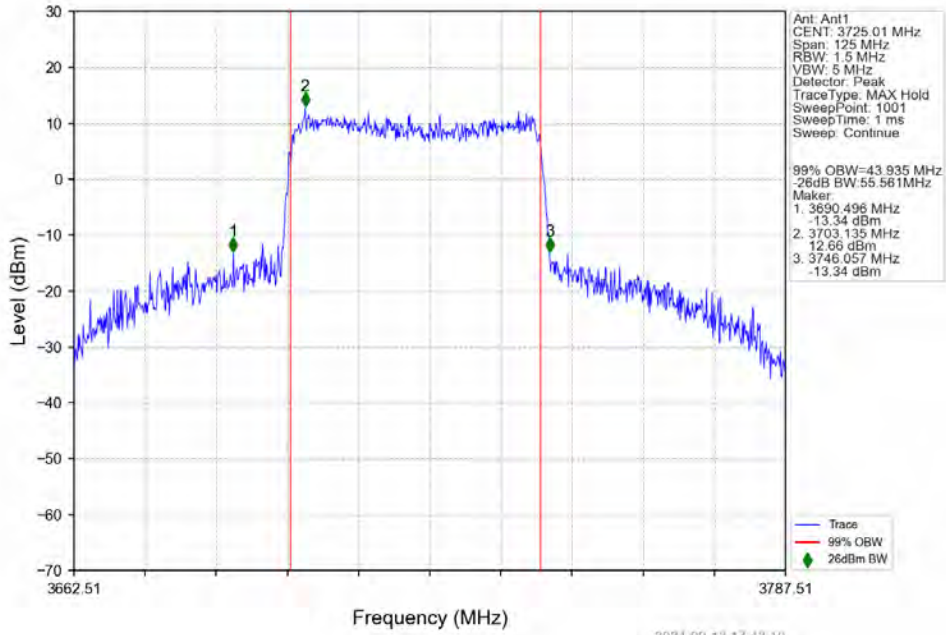

n78a 15kHz SISO NTN 50MHz CP-OFDM 16 QAM 3725.01MHz Outer Full

n78a 15kHz SISO NTN 50MHz CP-OFDM 16 QAM 3750MHz Outer Full

n78a 15kHz SISO NTN 50MHz CP-OFDM 16 QAM 3774.99MHz Outer Full

n78a 15kHz SISO NTN 50MHz CP-OFDM 64 QAM 3725.01MHz Outer Full