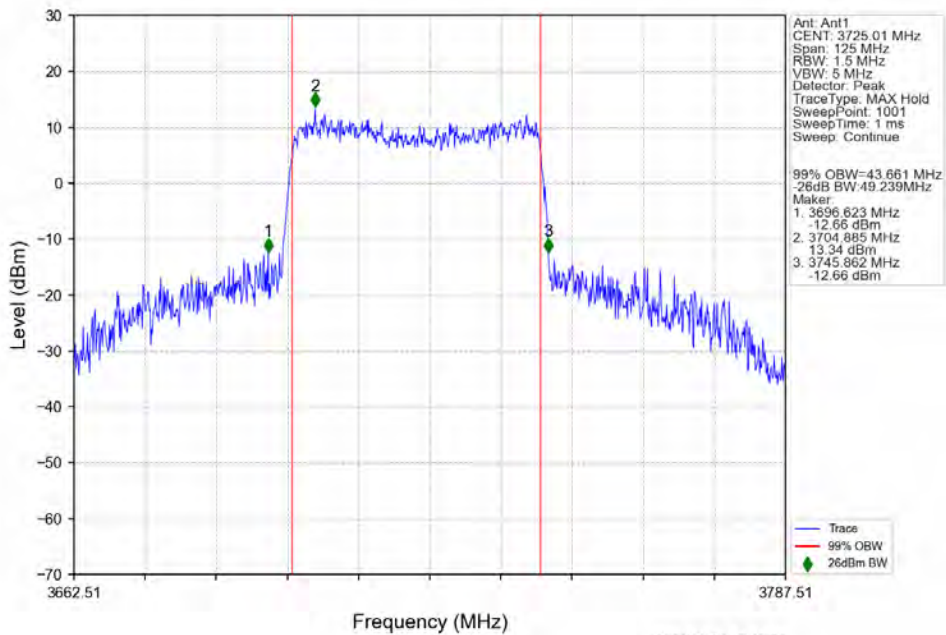

n78a 15kHz SISO NTN 50MHz CP-OFDM 16 QAM 3725.01MHz Outer Full

n78a 15kHz SISO NTN 50MHz CP-OFDM 16 QAM 3750MHz Outer Full

n78a 15kHz SISO NTN 50MHz CP-OFDM 16 QAM 3774.99MHz Outer Full

n78a 15kHz SISO NTN 50MHz CP-OFDM 64 QAM 3725.01MHz Outer Full