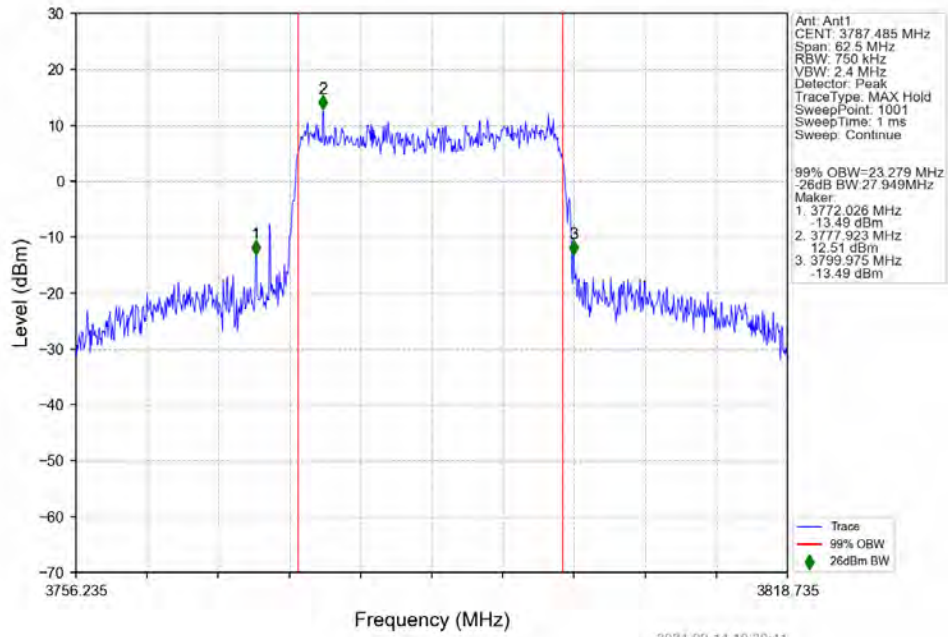

n78a 30kHz SISO NTN 25MHz DFT-s-OFDM 16 QAM 3787.485MHz Outer Full