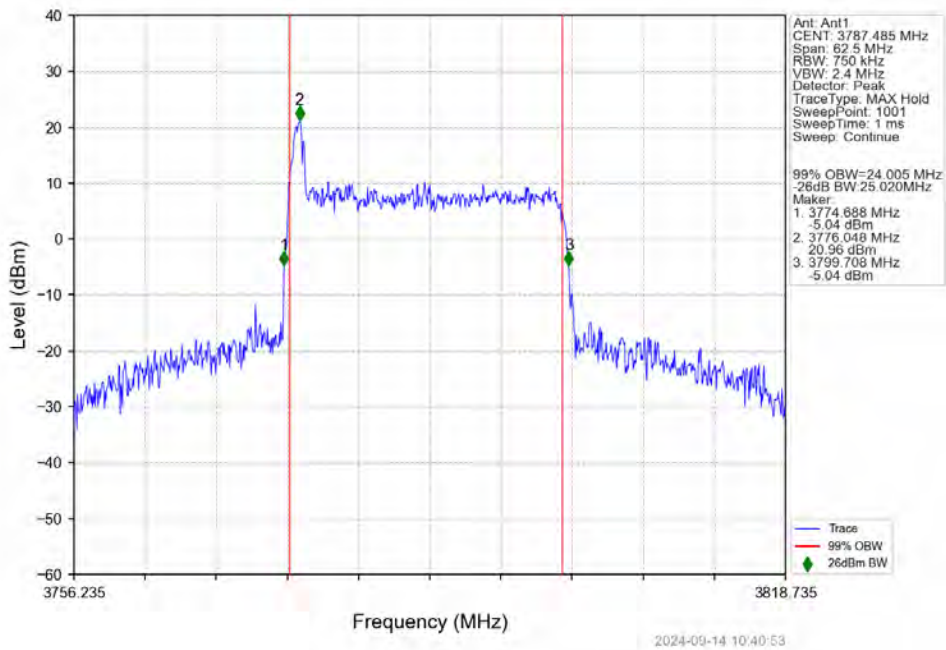

n78a 30kHz SISO NTN 25MHz CP-OFDM 64 QAM 3787.485MHz Outer Full