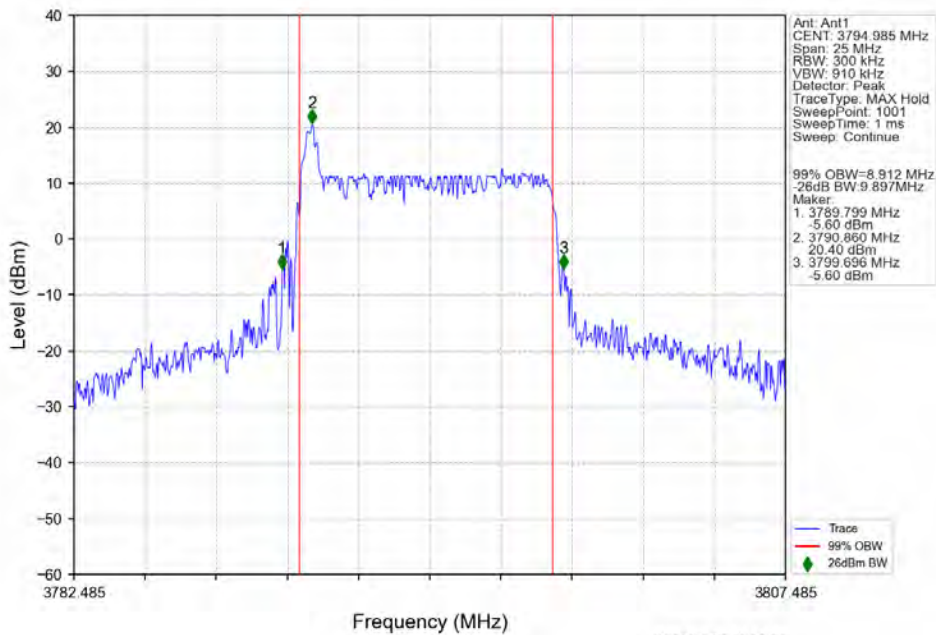

n78a 30kHz SISO NTN 10MHz DFT-s-OFDM QPSK 3794.985MHz Outer Full