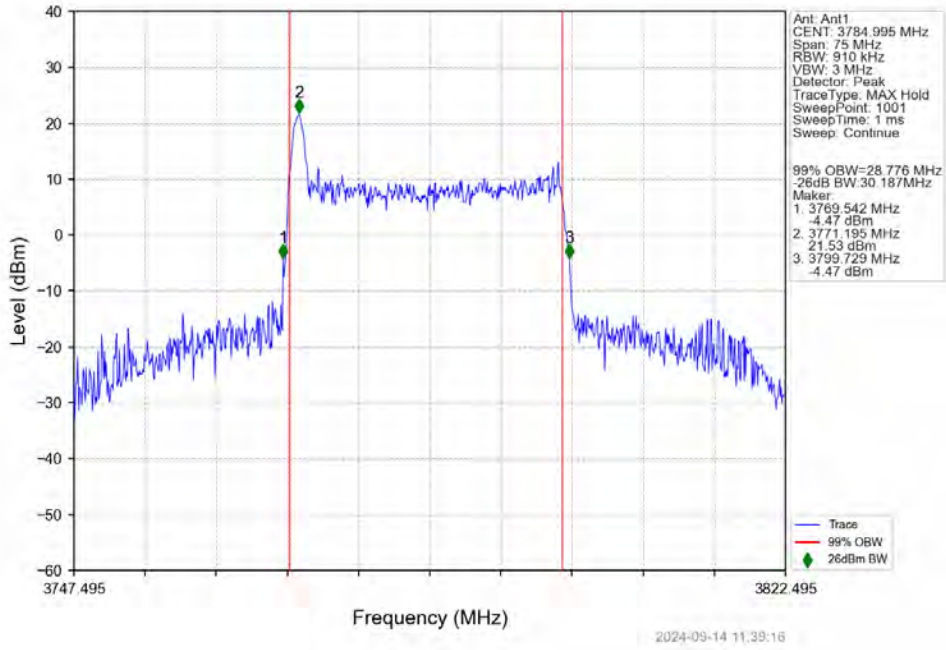

n78a 30kHz SISO NTNv 30MHz CP-OFDM 16 QAM 3784.995MHz Outer Full