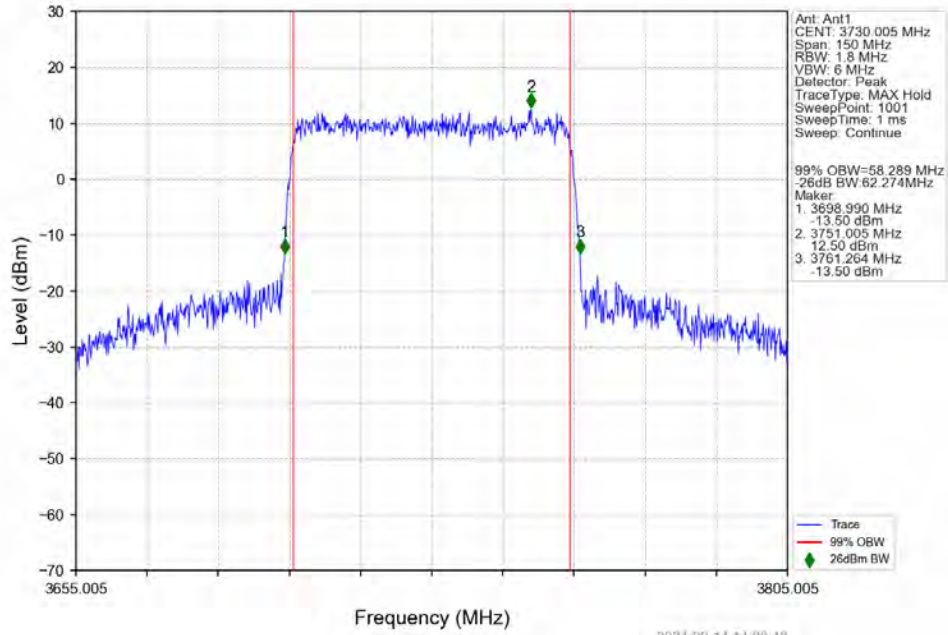

n78a 30kHz SISO NTN 60MHz DFT-s-OFDM QPSK 3730.005MHz Outer Full

n78a 30kHz SISO NTN 60MHz DFT-s-OFDM QPSK 3750.015MHz Outer Full

n78a 30kHz SISO NTN 60MHz DFT-s-OFDM QPSK 3769.995MHz Outer Full

n78a 30kHz SISO NTN 60MHz DFT-s-OFDM 16 QAM 3730.005MHz Outer Full