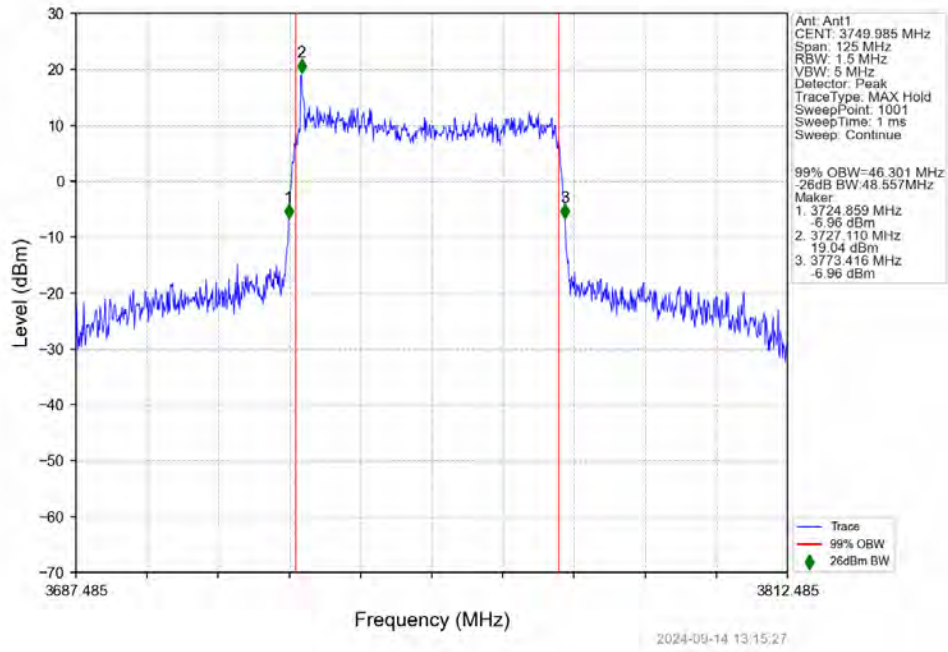

n78a 30kHz SISO NTN 50MHz DFT-s-OFDM 64 QAM 3750.015MHz Outer Full