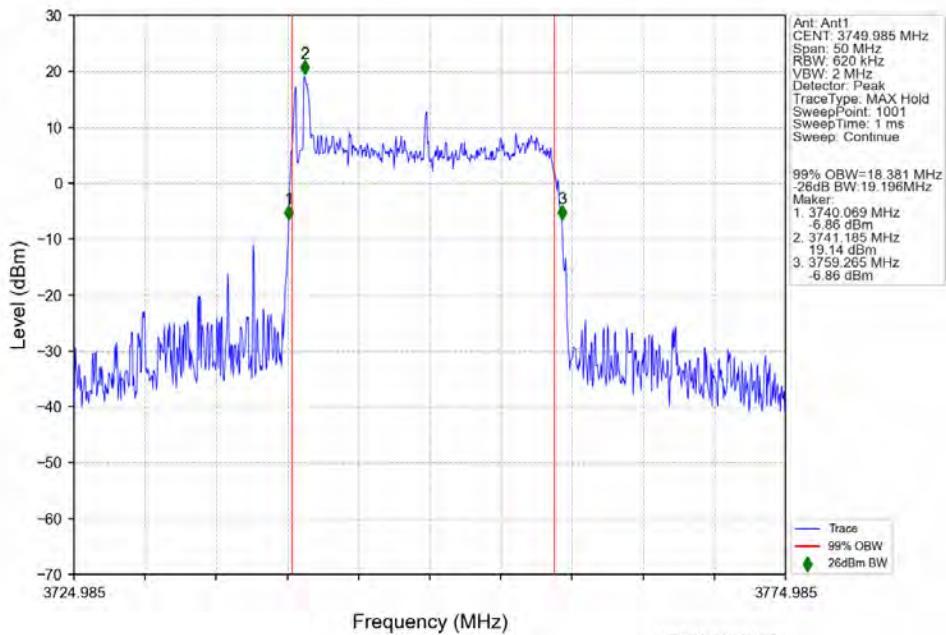

n78a 30kHz SISO NTV 20MHz DFT-s-OFDM 256 QAM 3750.015MHz Outer Full