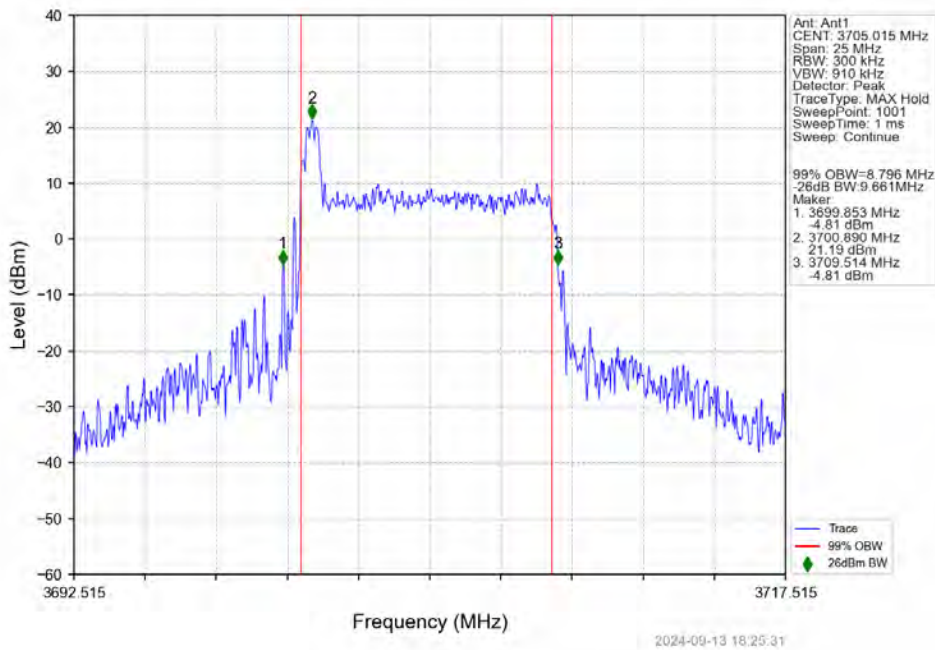

n78a 30kHz SISO NTN 10MHz CP-OFDM 16 QAM 3705.015MHz Outer Full

n78a 30kHz SISO NTN 10MHz CP-OFDM 16 QAM 3750.015MHz Outer Full

n78a 30kHz SISO NTN 10MHz CP-OFDM 16 QAM 3794.985MHz Outer Full

n78a 30kHz SISO NTN 10MHz CP-OFDM 64 QAM 3705.015MHz Outer Full