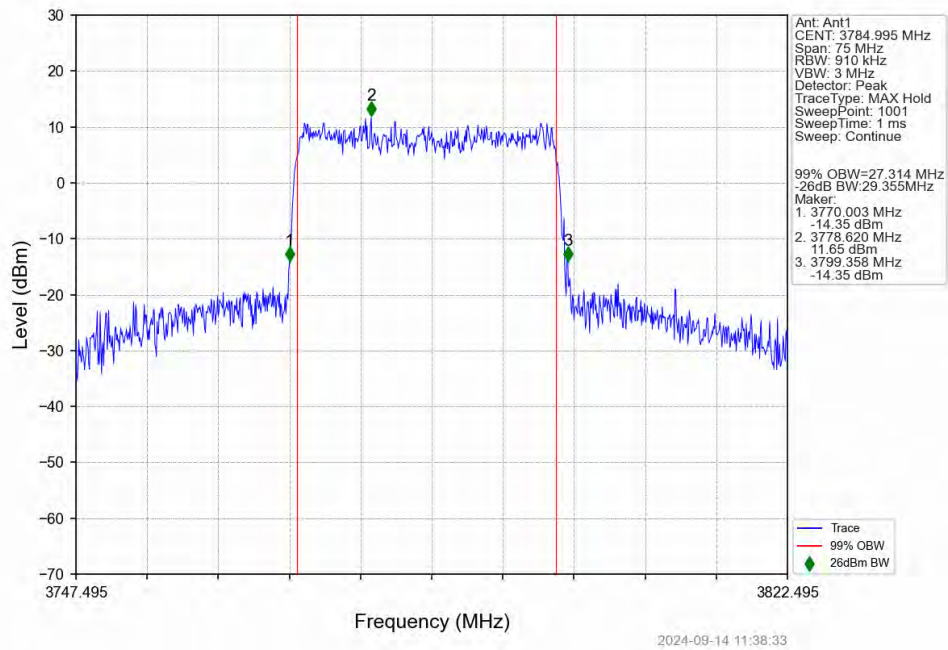

n78a 30kHz SISO NTVN 30MHz DFT-s-OFDM 64 QAM 3784.995MHz Outer Full