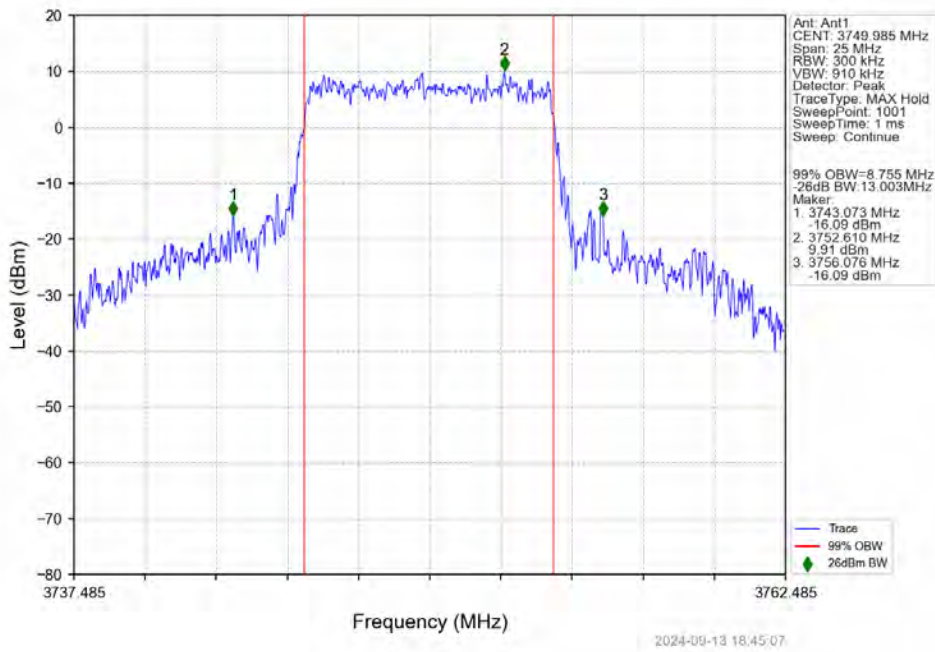

n78a 30kHz SISO NTN 10MHz CP-OFDM 16 QAM 3750.015MHz Outer Full