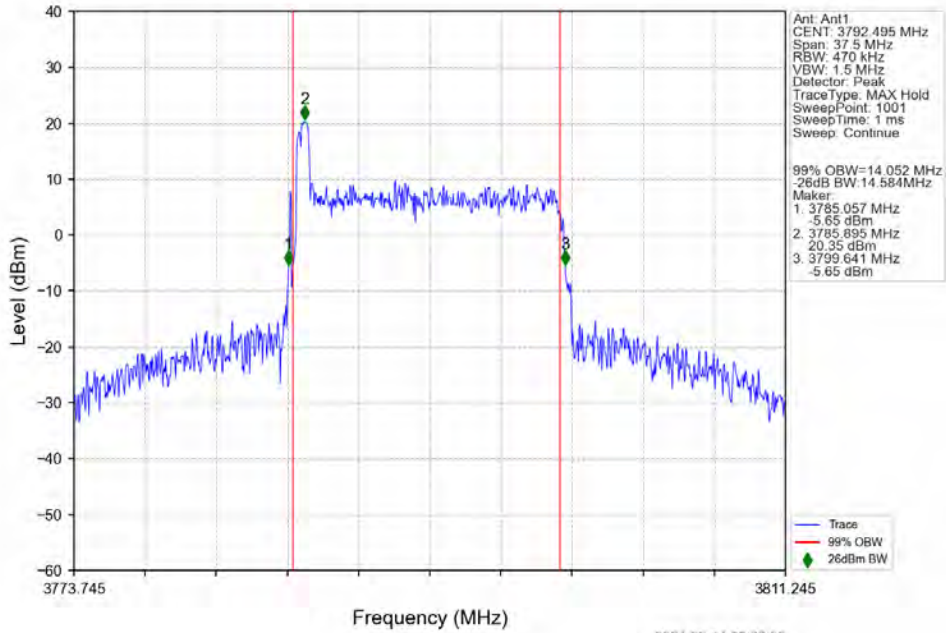

n78a 30kHz SISO NTN 15MHz CP-OFDM 16 QAM 3792.495MHz Outer Full