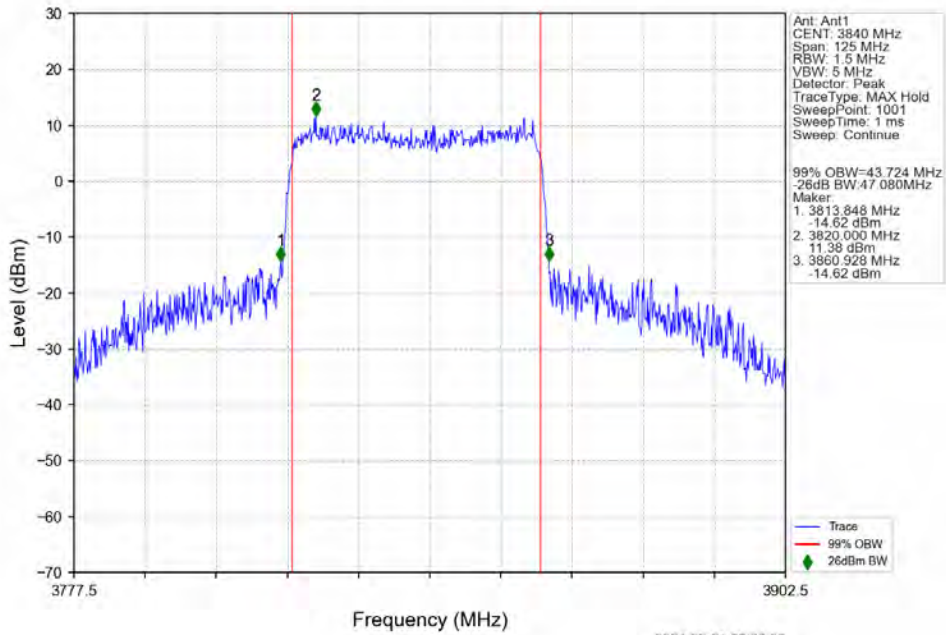

n77a 15kHz SISO NTV 50MHz CP-OFDM 64 QAM 3954.99MHz Outer Full