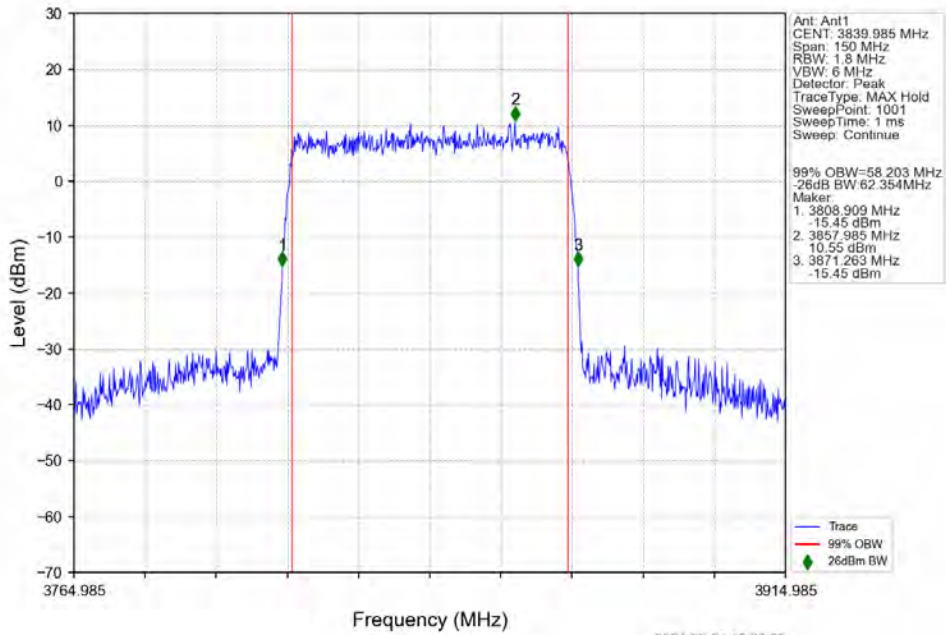

n77a 30kHz SISO NTN 60MHz DFT-s-OFDM QPSK 3949.995MHz Outer Full