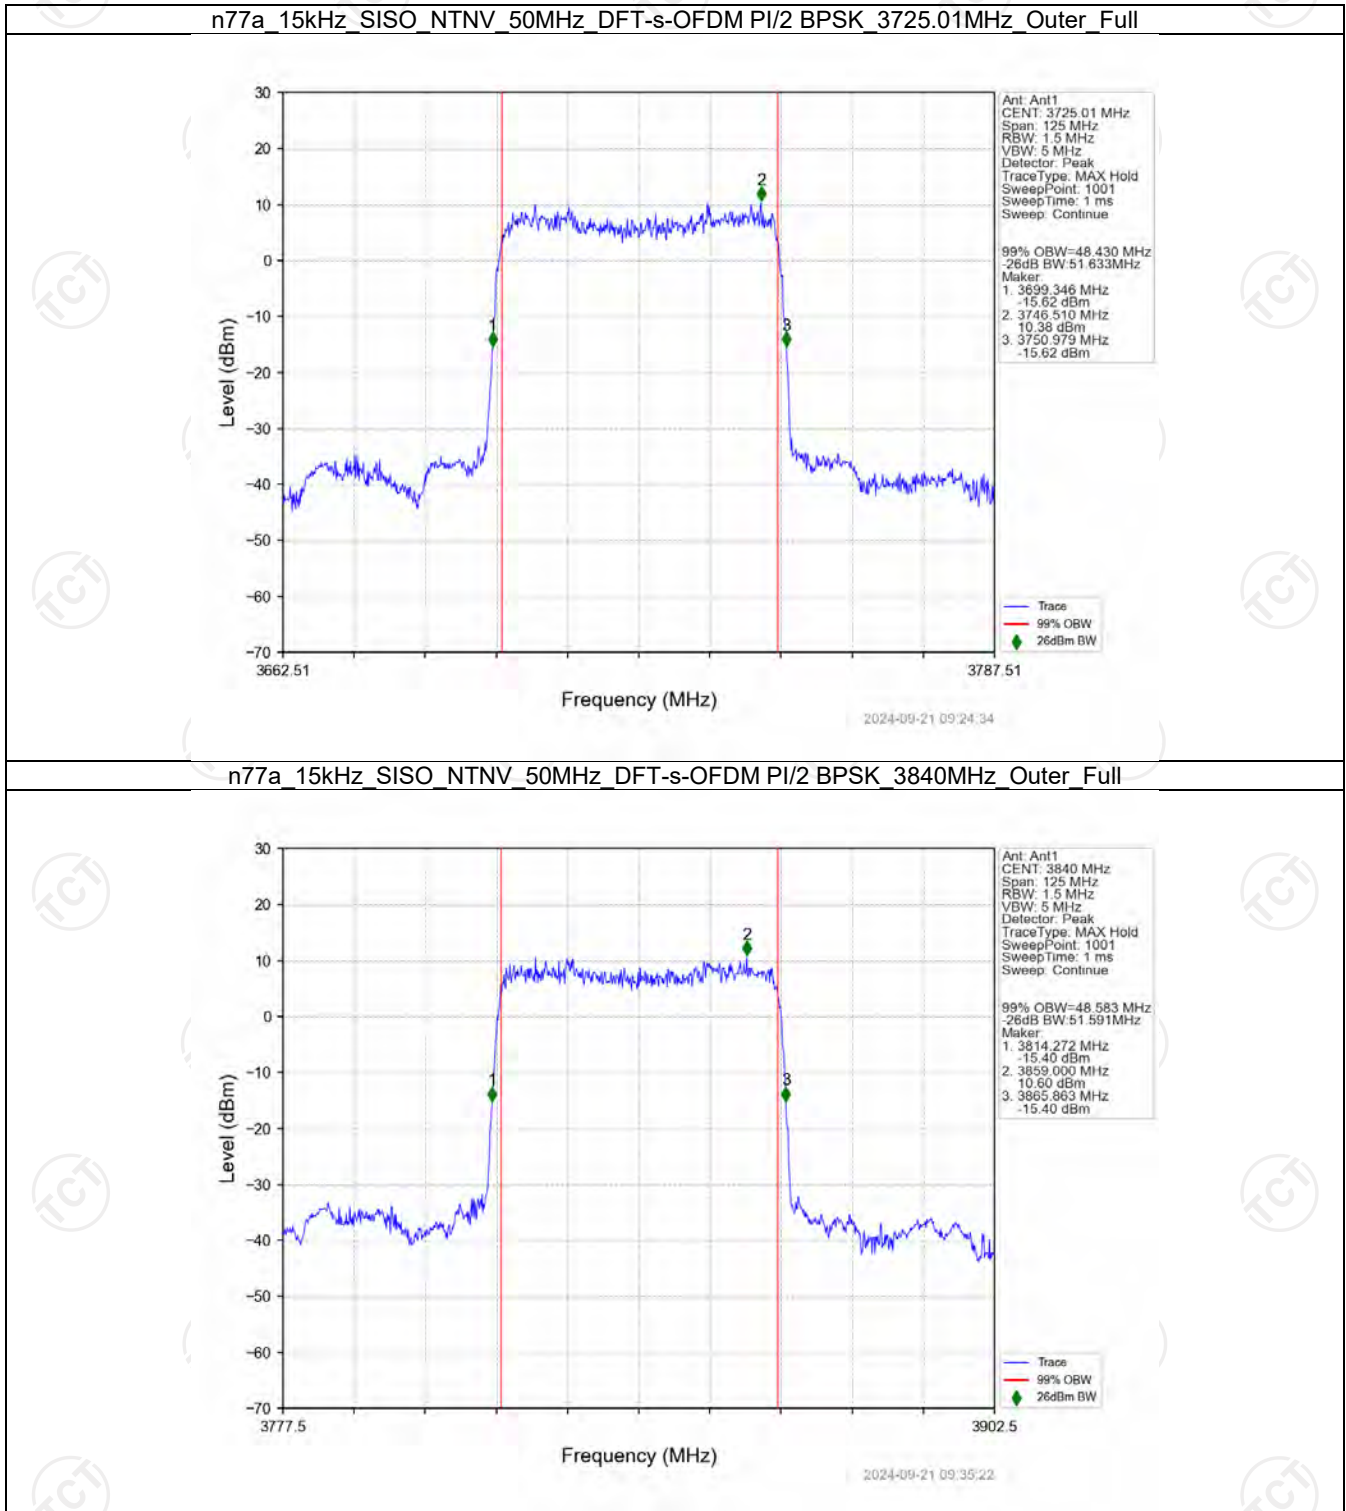

n77a 15kHz SISO NTN 50MHz DFT-s-OFDM PI/2 BPSK 3954.99MHz Outer Full

4.2.5 15k_SISO_50MHz_NTNV