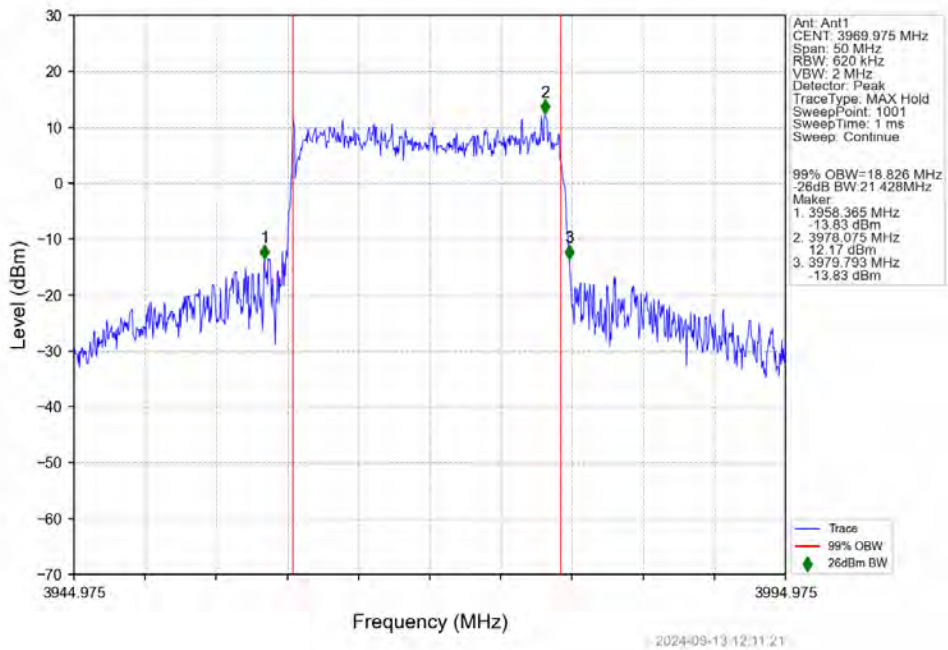

n77a 30kHz SISO NTN 20MHz CP-OFDM 16 QAM 3710.025MHz Outer Full