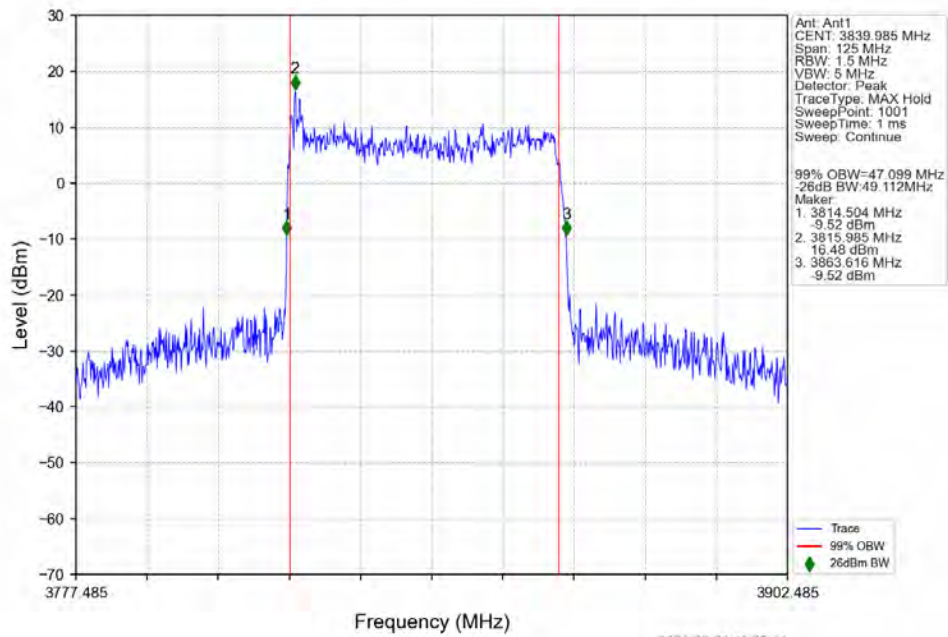

n77a 30kHz SISO NTN 50MHz DFT-s-OFDM 16 QAM 3839.985MHz Outer Full

n77a 30kHz SISO NTN 50MHz DFT-s-OFDM 16 QAM 3954.975MHz Outer Full

n77a 30kHz SISO NTN 50MHz DFT-s-OFDM 64 QAM 3725.025MHz Outer Full

n77a 30kHz SISO NTN 50MHz DFT-s-OFDM 64 QAM 3839.985MHz Outer Full