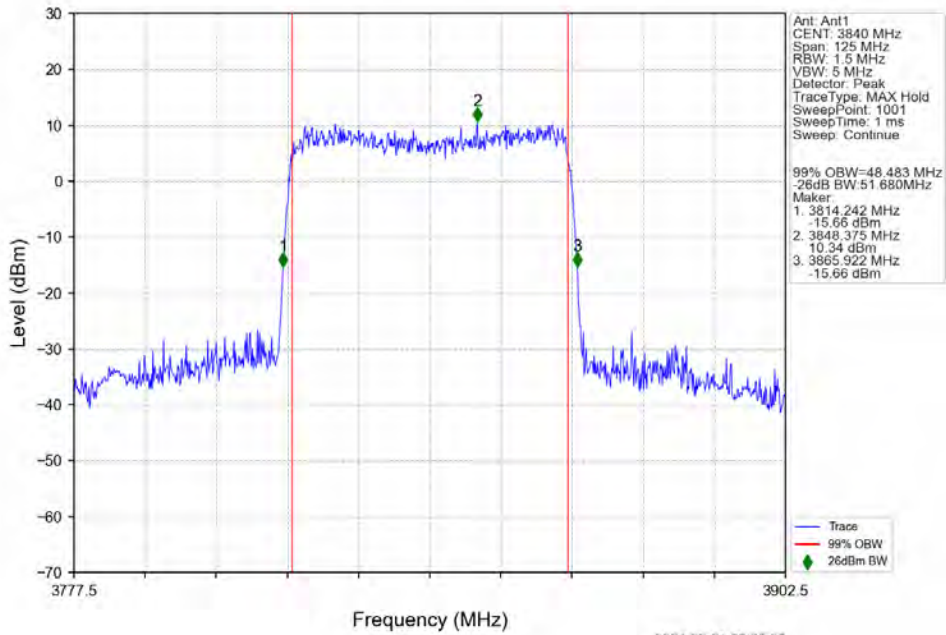

n77a 15kHz SISO NTN 50MHz DFT-s-OFDM QPSK 3954.99MHz Outer Full