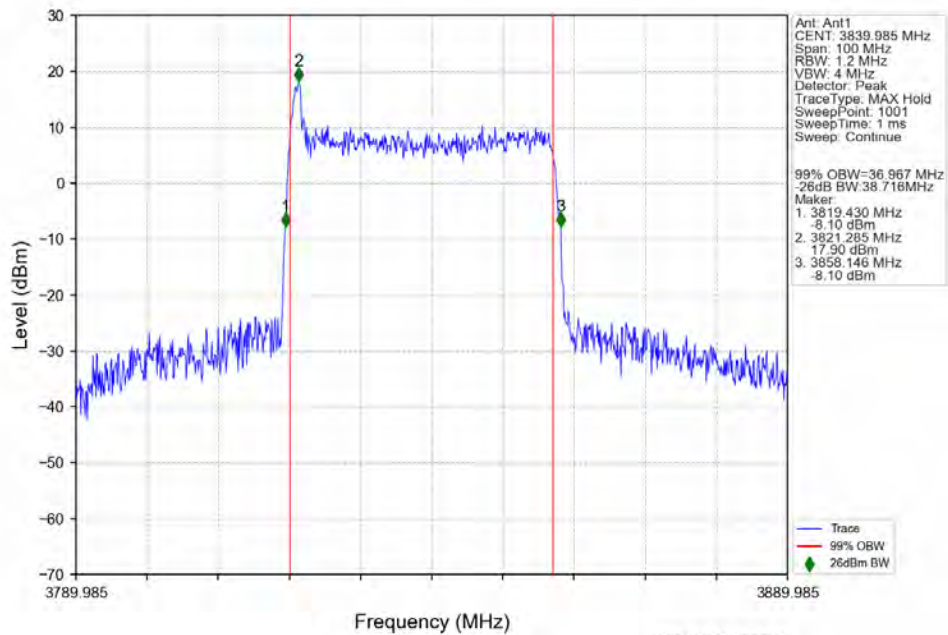

n77a 30kHz SISO NTN 40MHz DFT-s-OFDM 16 QAM 3959.985MHz Outer Full