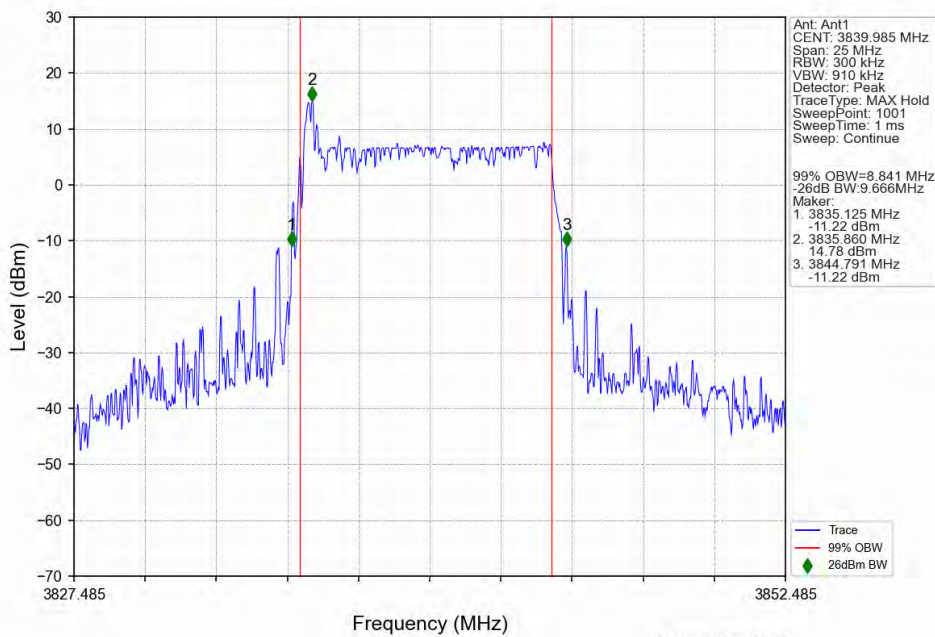

n77a 30kHz SISO NTN 10MHz DFT-s-OFDM 256 QAM 3839.985MHz Outer Full