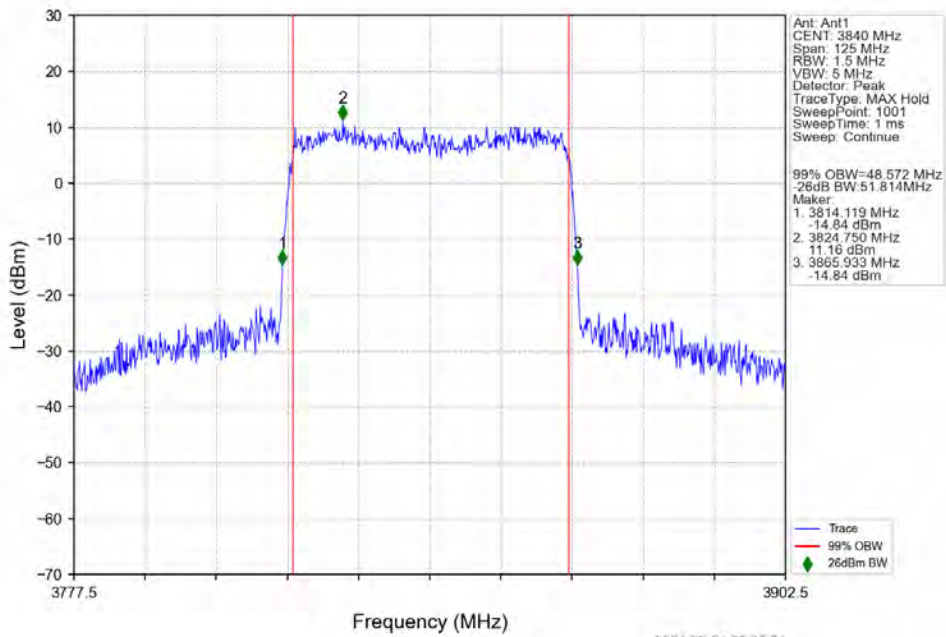

n77a 15kHz SISO NTN 50MHz DFT-s-OFDM 64 QAM 3954.99MHz Outer Full