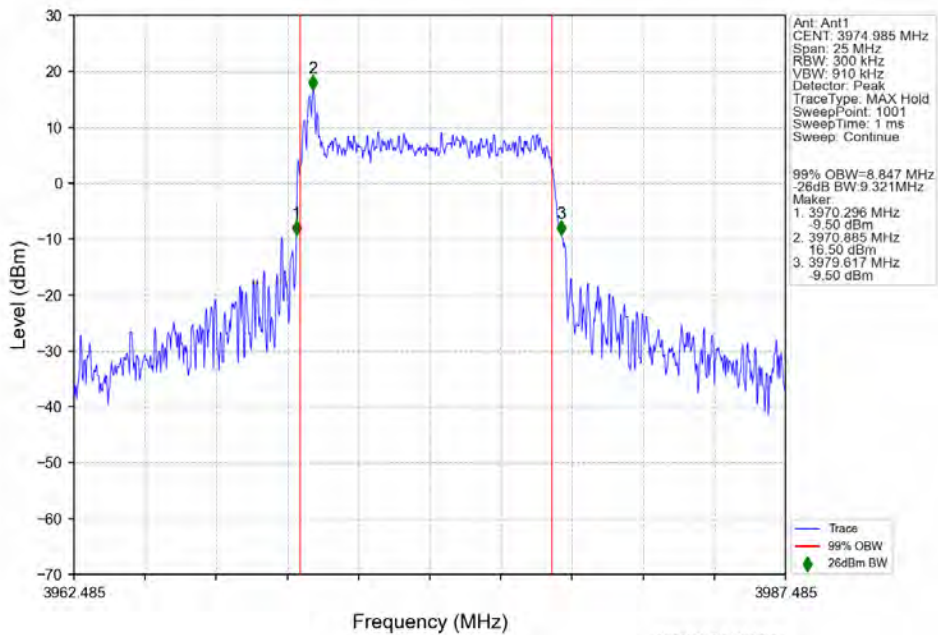

n77a 30kHz SISO NTN 10MHz CP-OFDM 256 QAM 3705.015MHz Outer Full