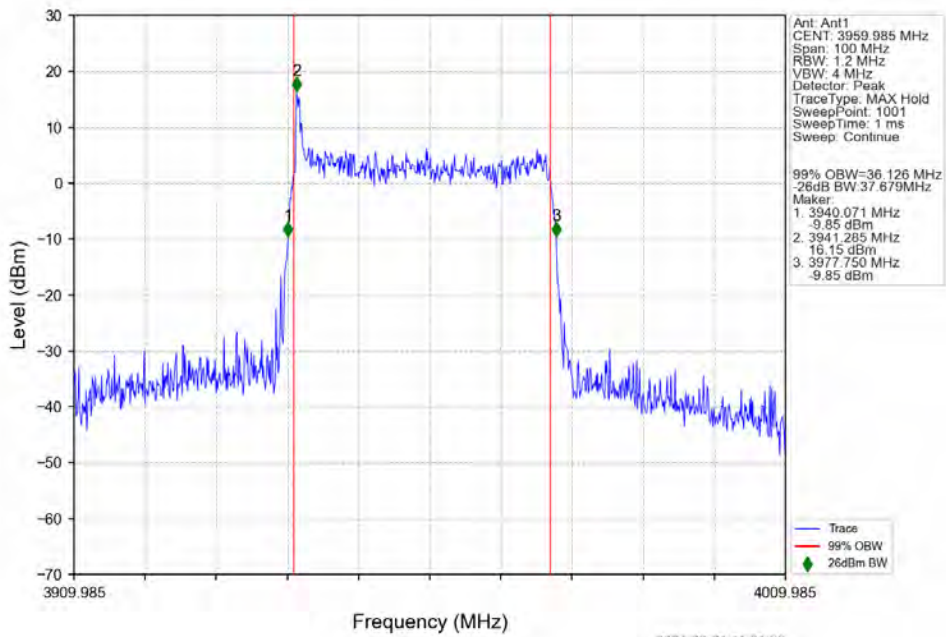

n77a 30kHz SISO NTV 40MHz CP-OFDM QPSK 3720.015MHz Outer Full