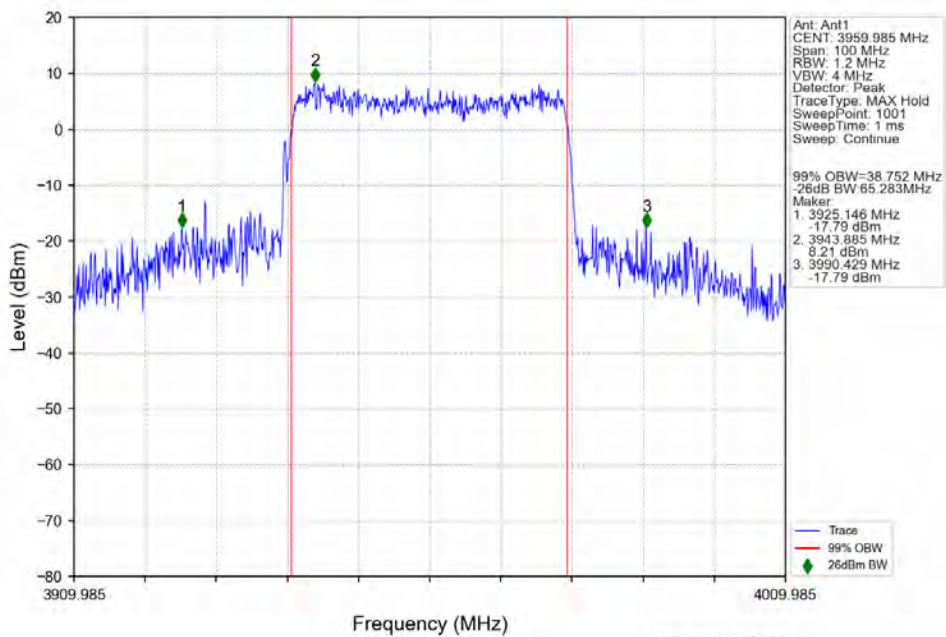

n77a 30kHz SISO NTN 40MHz CP-OFDM 16 QAM 3720.015MHz Outer Full