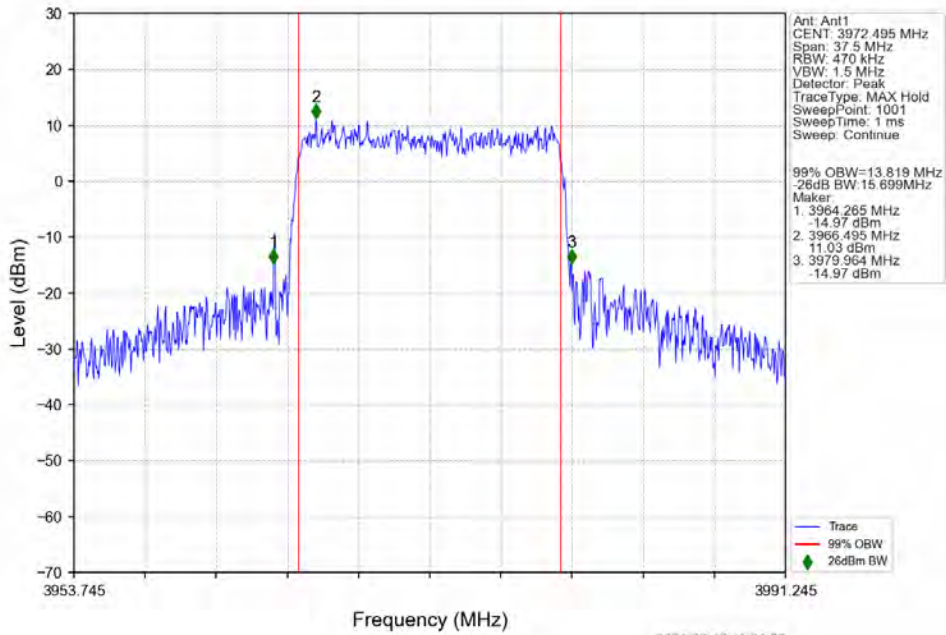

n77a 30kHz SISO NTN 15MHz CP-OFDM 16 QAM 3707.505MHz Outer Full

n77a 30kHz SISO NTN 15MHz CP-OFDM 16 QAM 3839.985MHz Outer Full

n77a 30kHz SISO NTNv 15MHz CP-OFDM 16 QAM 3972.495MHz Outer Full

n77a 30kHz SISO NTNv 15MHz CP-OFDM 64 QAM 3707.505MHz Outer Full