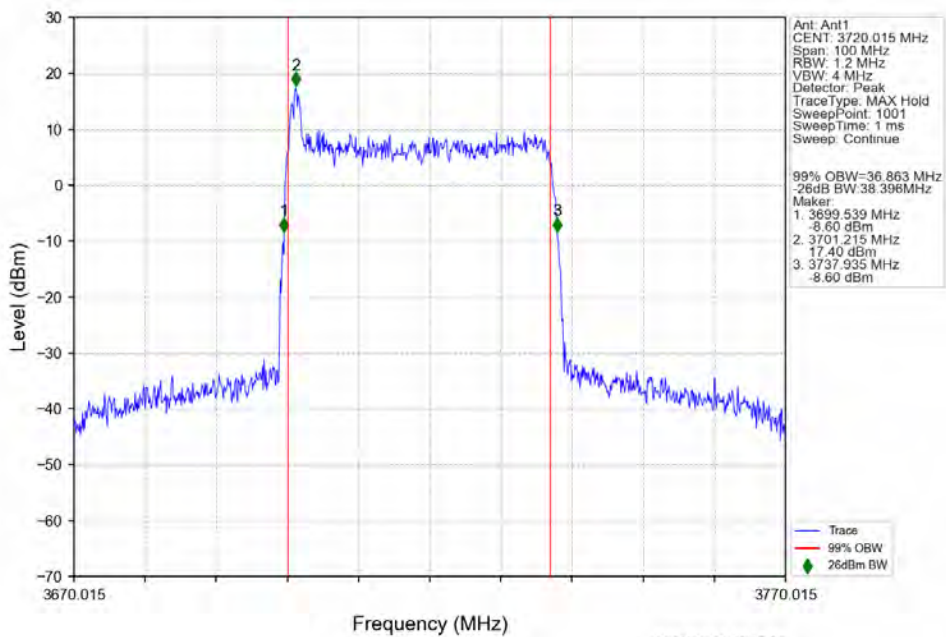

n77a 30kHz SISO NTN 40MHz DFT-s-OFDM QPSK 3839.985MHz Outer Full