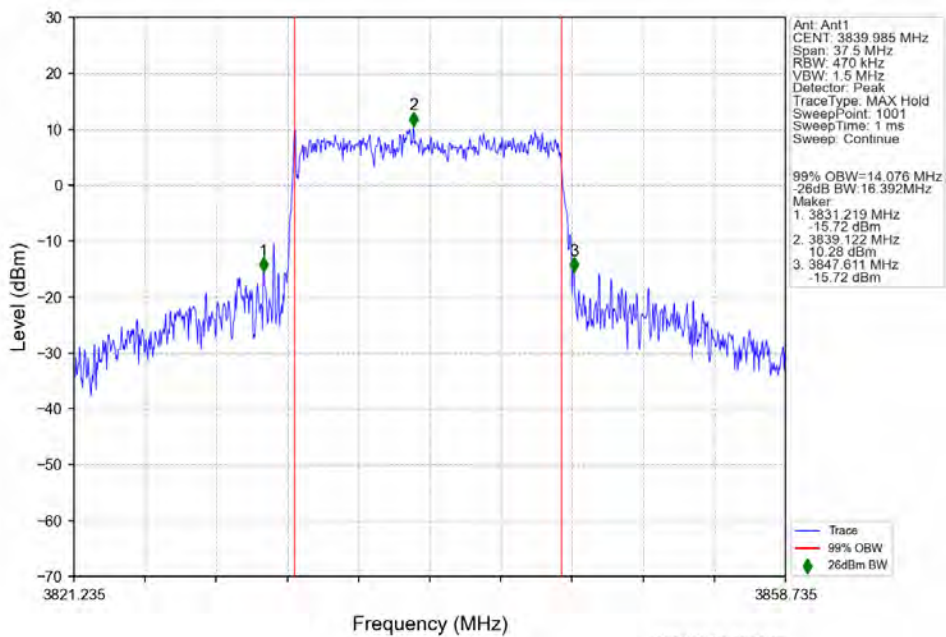

n77a 30kHz SISO NTNv 15MHz CP-OFDM 16 QAM 3972.495MHz Outer Full

n77a 30kHz SISO NTN 15MHz CP-OFDM 16 QAM 3839.985MHz Outer Full