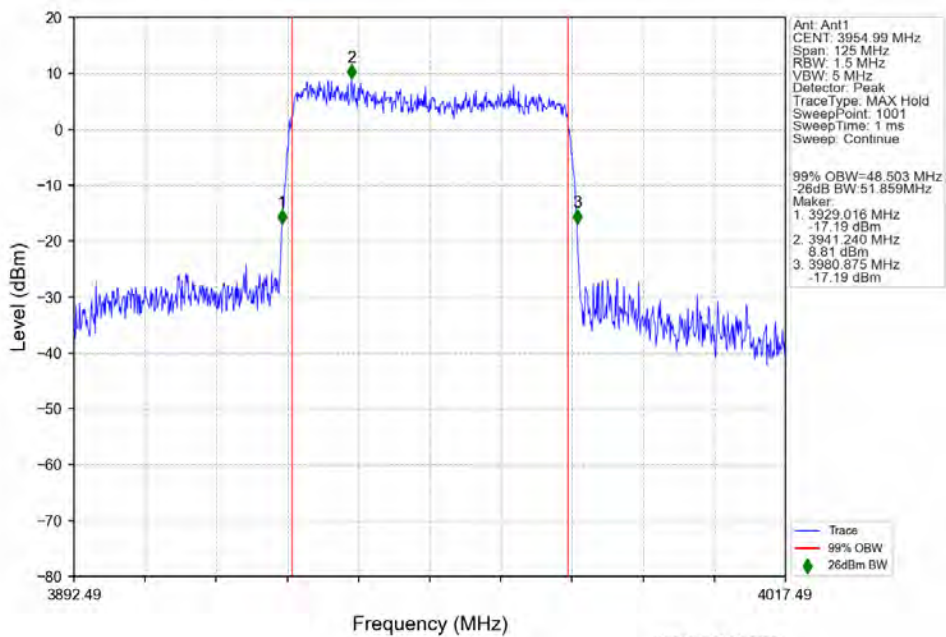

n77a 15kHz SISO NTN 50MHz DFT-s-OFDM 16 QAM 3954.99MHz Outer Full

n77a 15kHz SISO NTN 50MHz DFT-s-OFDM 64 QAM 3725.01MHz Outer Full

n77a 15kHz SISO NTN 50MHz DFT-s-OFDM 64 QAM 3840MHz Outer Full

n77a 15kHz SISO NTN 50MHz DFT-s-OFDM 64 QAM 3954.99MHz Outer Full