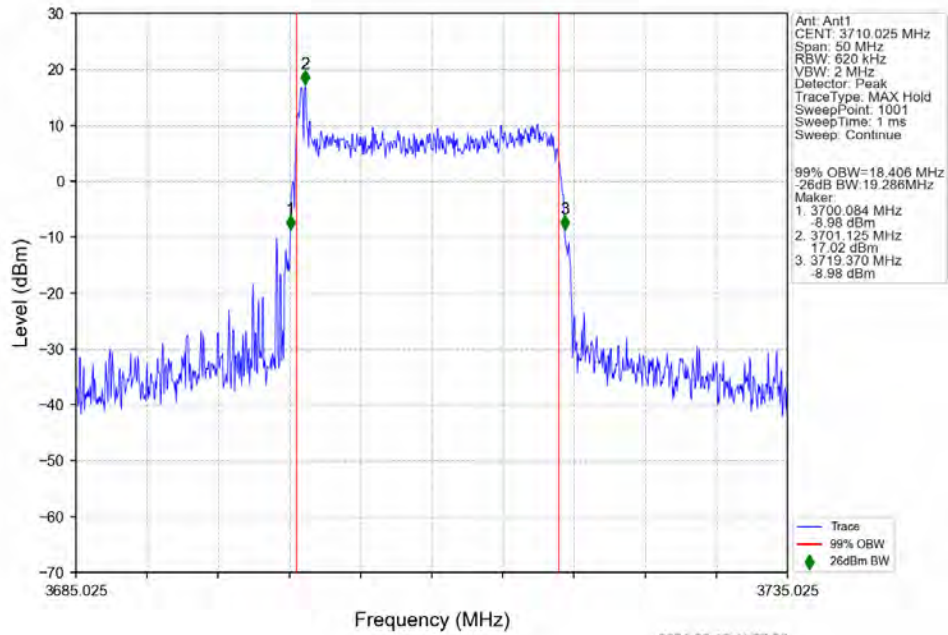

n77a 30kHz SISO NTN 20MHz DFT-s-OFDM 16 QAM 3839.985MHz Outer Full