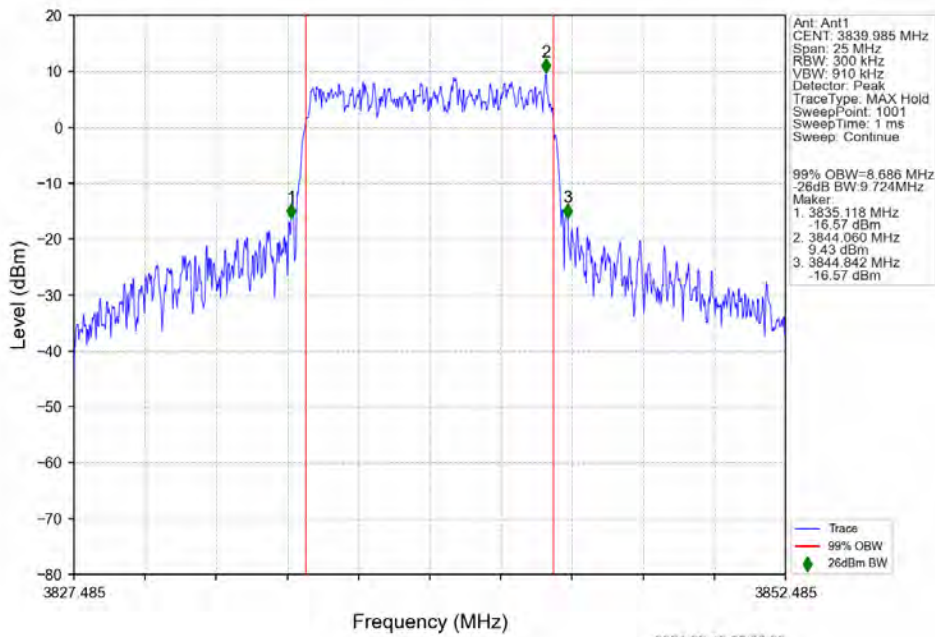

n77a 30kHz SISO NTN 10MHz DFT-s-OFDM 256 QAM 3839.985MHz Outer Full

n77a 30kHz SISO NTV 10MHz DFT-s-OFDM 256 QAM 3974.985MHz Outer Full

n77a 30kHz SISO NTV 10MHz CP-OFDM QPSK 3705.015MHz Outer Full

n77a 30kHz SISO NTV 10MHz CP-OFDM QPSK 3839.985MHz Outer Full