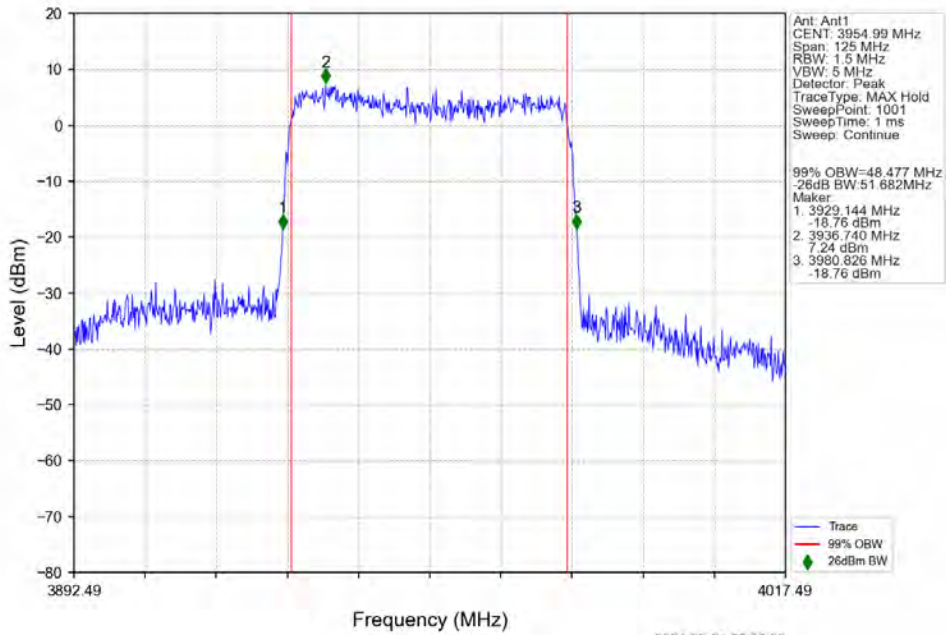

n77a 15kHz SISO NTN 50MHz CP-OFDM QPSK 3725.01MHz Outer Full