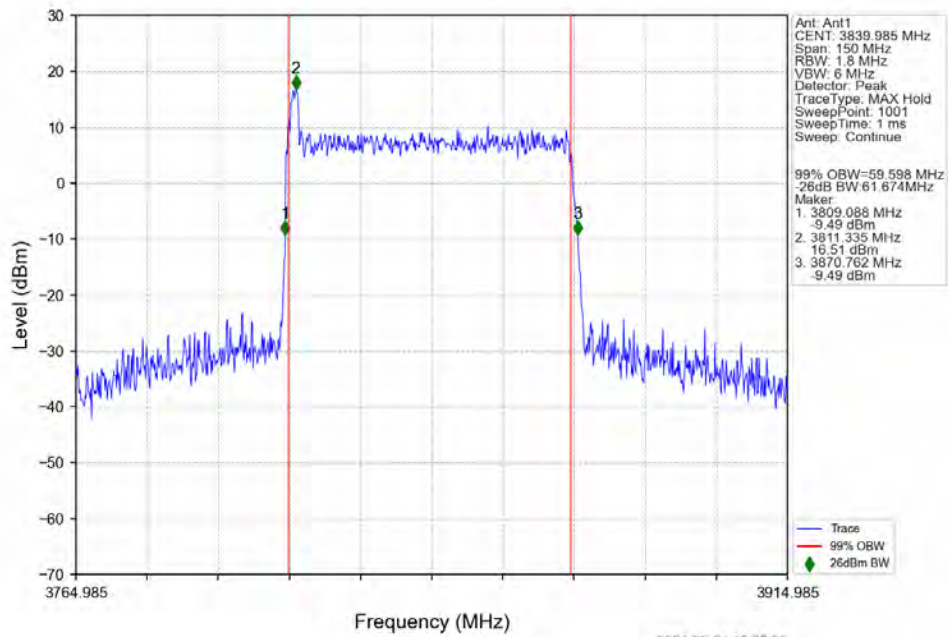

n77a 30kHz SISO NTN 60MHz DFT-s-OFDM 64 QAM 3949.995MHz Outer Full