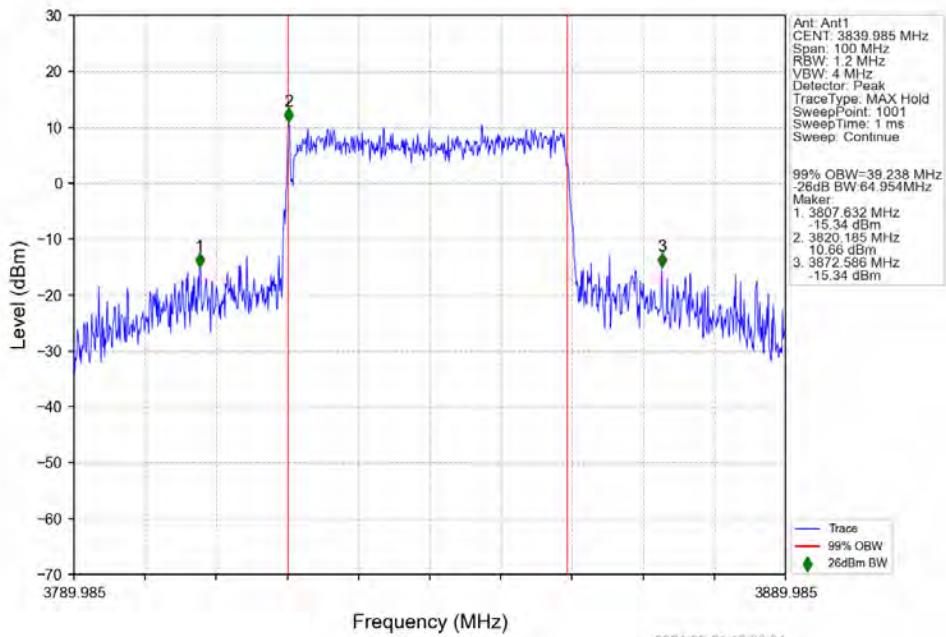

n77a 30kHz SISO NTN 40MHz DFT-s-OFDM 256 QAM 3839.985MHz Outer Full

n77a 30kHz SISO NTV 40MHz DFT-s-OFDM 256 QAM 3959.985MHz Outer Full

n77a 30kHz SISO NTV 40MHz CP-OFDM QPSK 3720.015MHz Outer Full

n77a 30kHz SISO NTV 40MHz CP-OFDM QPSK 3839.985MHz Outer Full