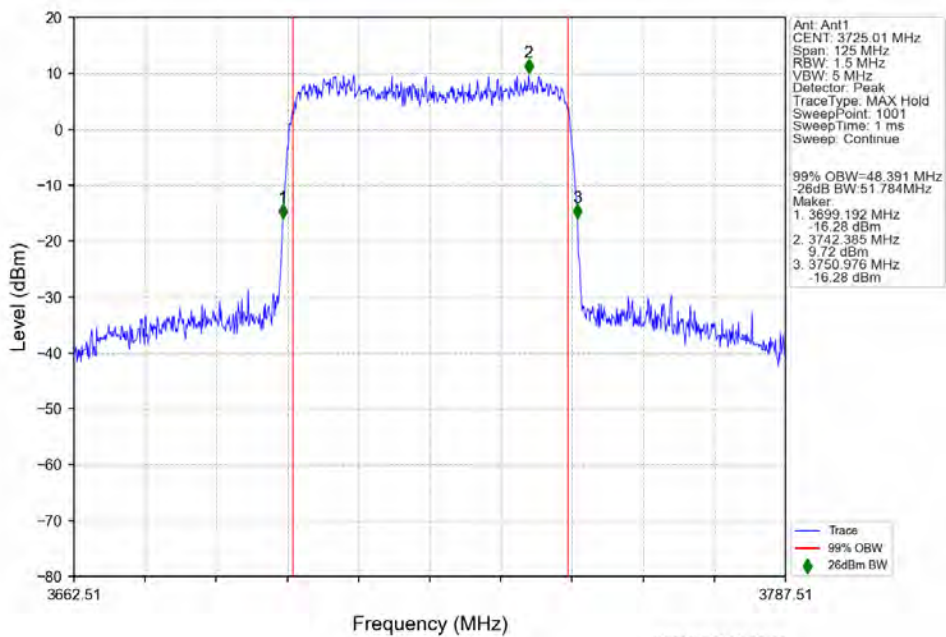

n77a 15kHz SISO NTN 50MHz DFT-s-OFDM 64 QAM 3840MHz Outer Full