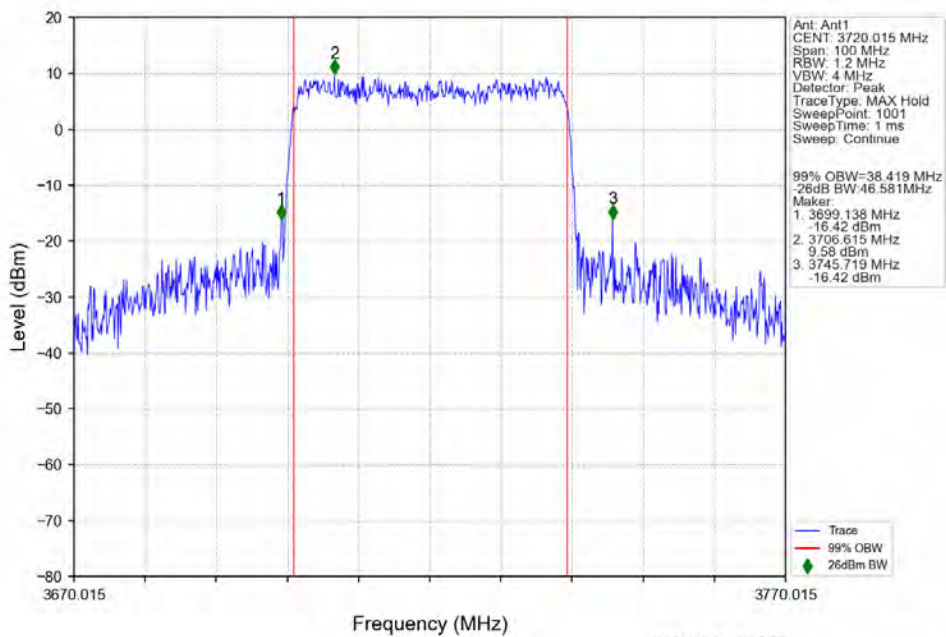

n77a 30kHz SISO NTV 40MHz CP-OFDM QPSK 3839.985MHz Outer Full