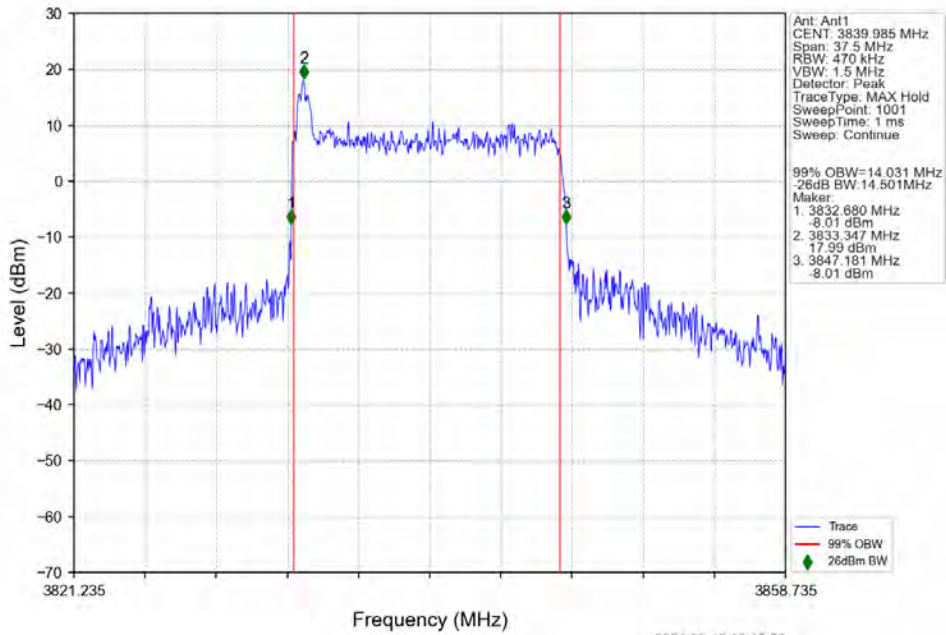

n77a 30kHz SISO NTV 15MHz CP-OFDM QPSK 3972.495MHz Outer Full