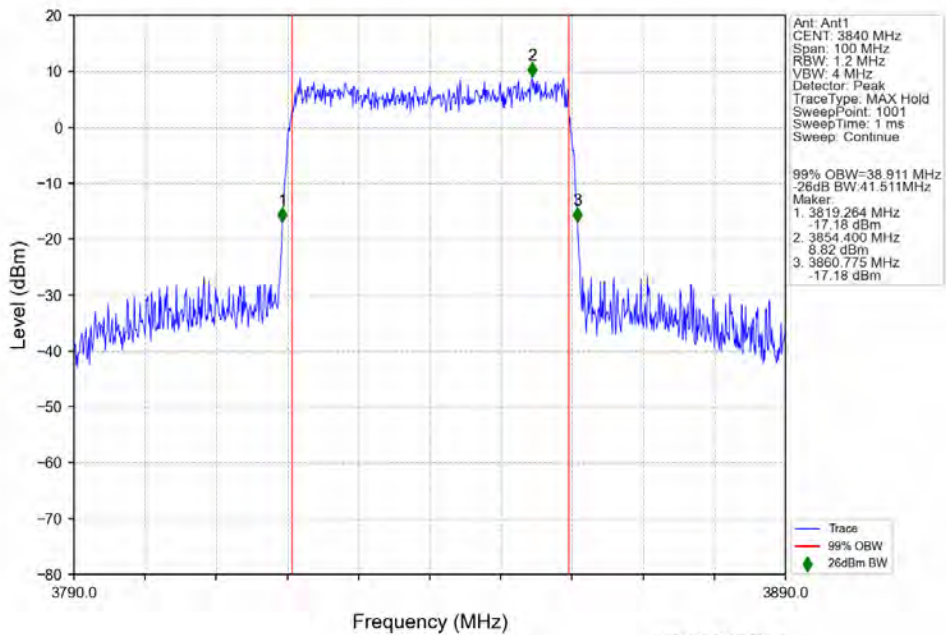

n77a 15kHz SISO NTN 40MHz DFT-s-OFDM 64 QAM 3840MHz Outer Full

n77a 15kHz SISO NTN 40MHz DFT-s-OFDM 64 QAM 3960MHz Outer Full

n77a 15kHz SISO NTN 40MHz DFT-s-OFDM 256 QAM 3720MHz Outer Full

n77a 15kHz SISO NTN 40MHz DFT-s-OFDM 256 QAM 3840MHz Outer Full