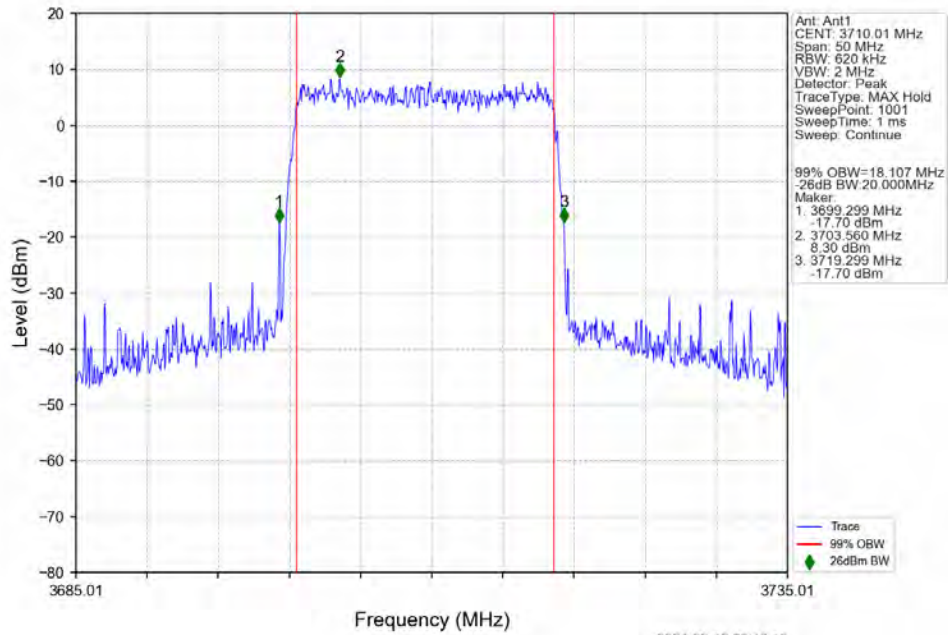

n77a 15kHz SISO NTN 20MHz DFT-s-OFDM 256 QAM 3840MHz Outer Full