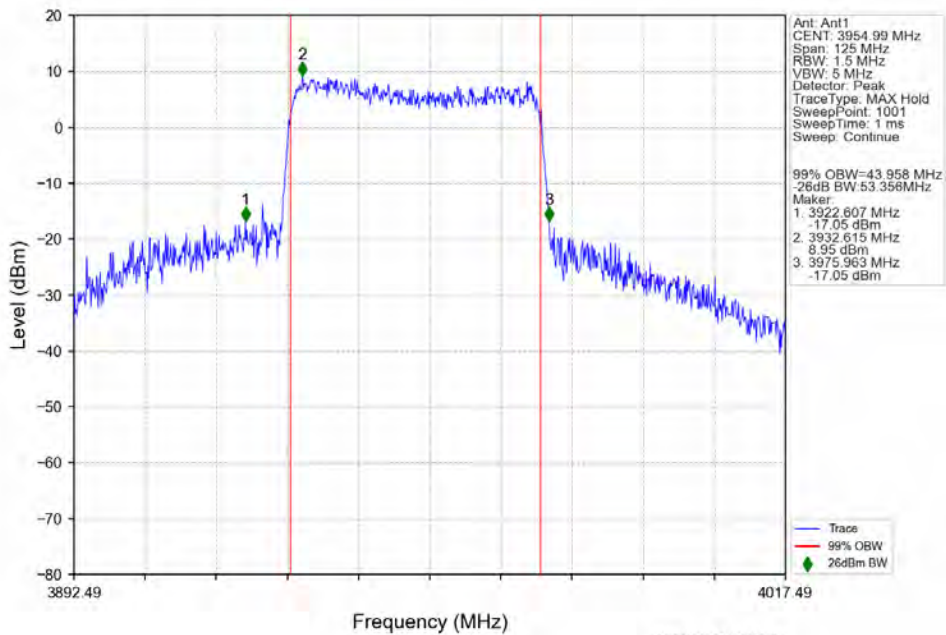

n77a 15kHz SISO NTN 50MHz CP-OFDM 16 QAM 3725.01MHz Outer Full

n77a 15kHz SISO NTN 50MHz CP-OFDM QPSK 3954.99MHz Outer Full