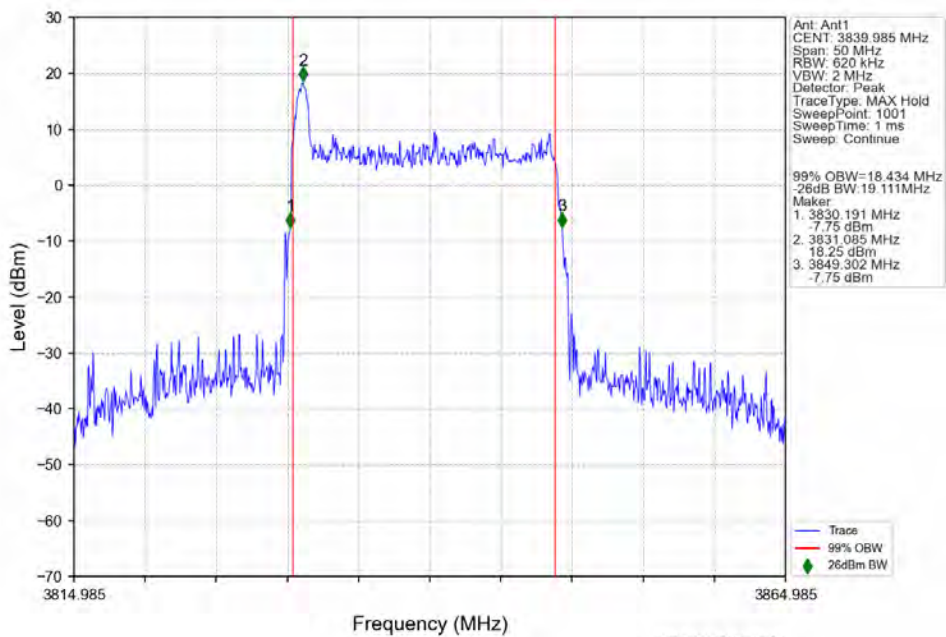

n77a 30kHz SISO NTV 20MHz DFT-s-OFDM 256 QAM 3969.975MHz Outer Full

n77a 30kHz SISO NTV 20MHz DFT-s-OFDM 256 QAM 3839.985MHz Outer Full