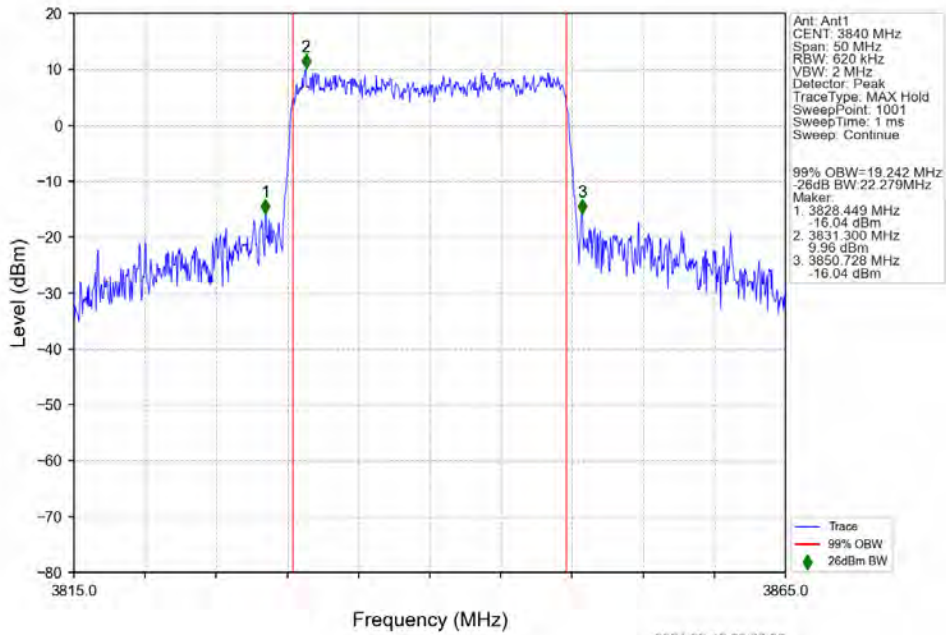

n77a 15kHz SISO NTV 20MHz CP-OFDM 64 QAM 3969.99MHz Outer Full