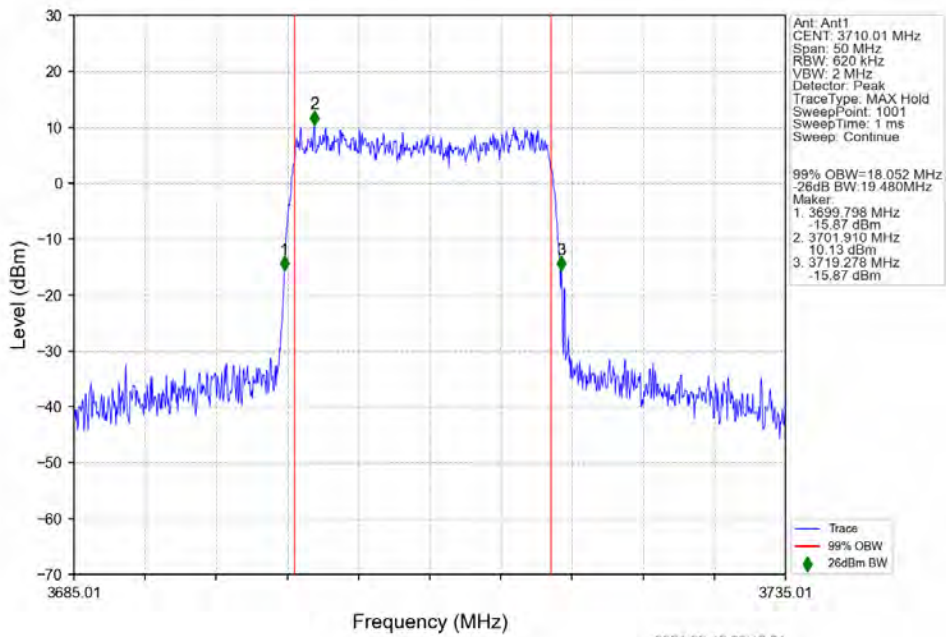

n77a 15kHz SISO NTN 20MHz DFT-s-OFDM QPSK 3840MHz Outer Full

n77a 15kHz SISO NTN 20MHz DFT-s-OFDM QPSK 3969.99MHz Outer Full

n77a 15kHz SISO NTV 20MHz DFT-s-OFDM 16 QAM 3710.01MHz Outer Full

n77a 15kHz SISO NTV 20MHz DFT-s-OFDM 16 QAM 3840MHz Outer Full