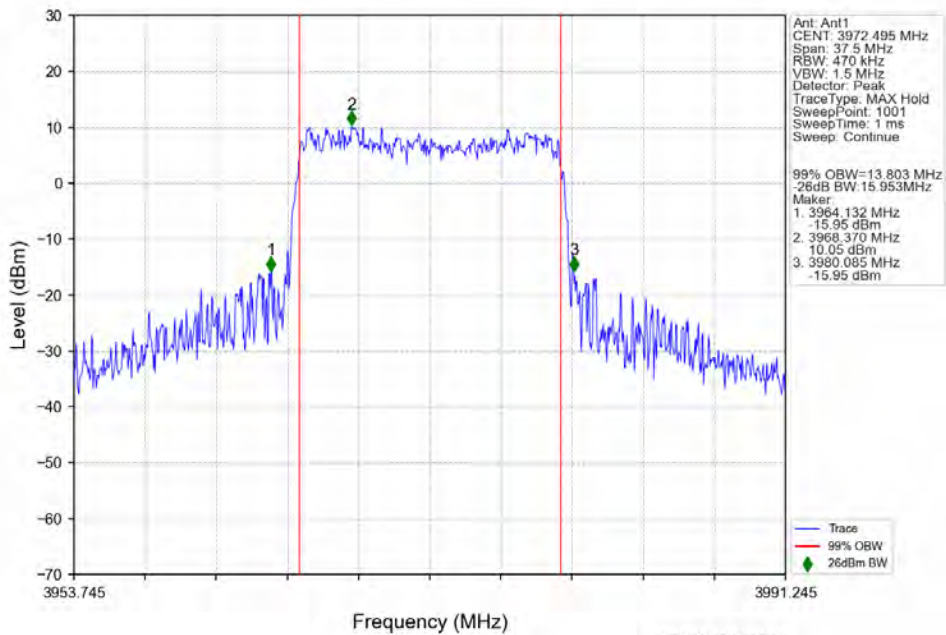

n77a 30kHz SISO NTN 15MHz CP-OFDM 64 QAM 3972.495MHz Outer Full