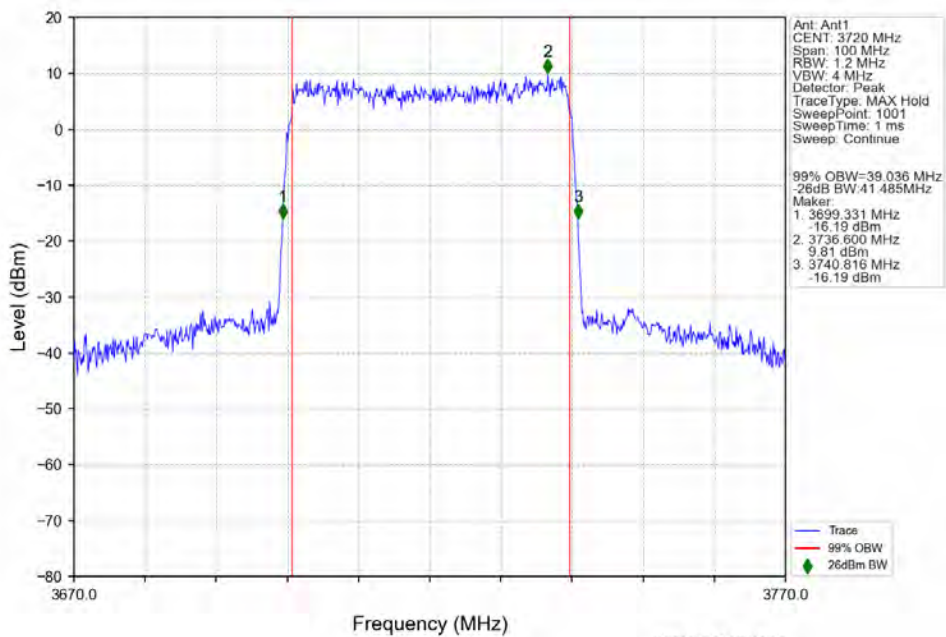

n77a 15kHz SISO NTN 40MHz DFT-s-OFDM QPSK 3840MHz Outer Full

n77a 15kHz SISO NTN 40MHz DFT-s-OFDM QPSK 3720MHz Outer Full