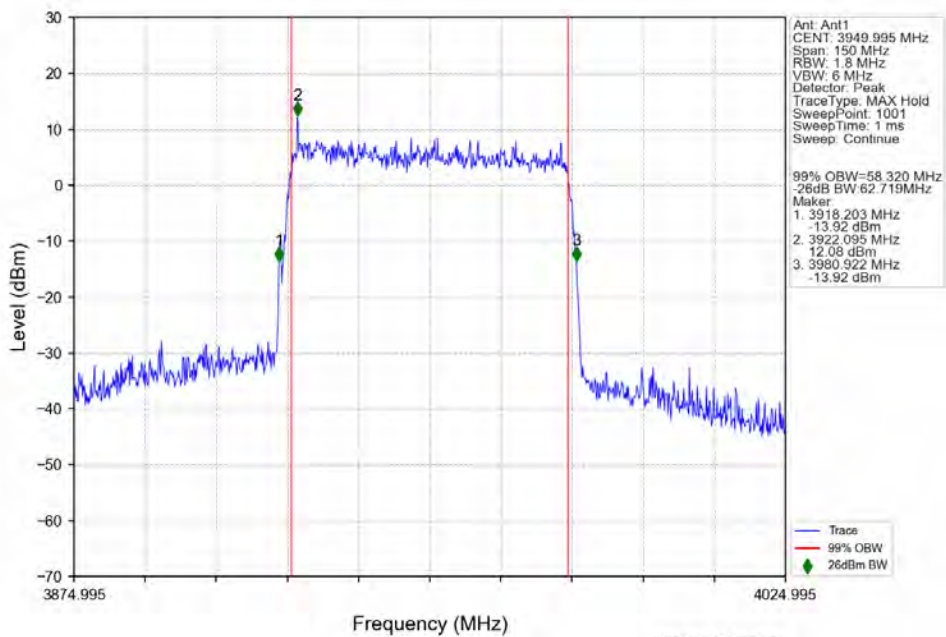

n77a 30kHz SISO NTN 60MHz DFT-s-OFDM 16 QAM 3730.005MHz Outer Full