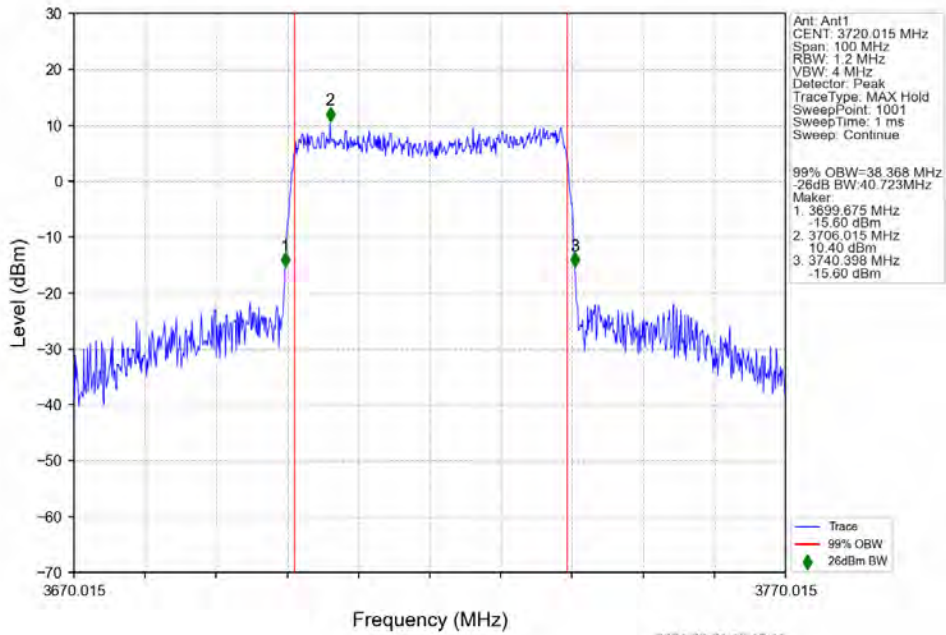

n77a 30kHz SISO NTN 40MHz CP-OFDM 16 QAM 3839.985MHz Outer Full