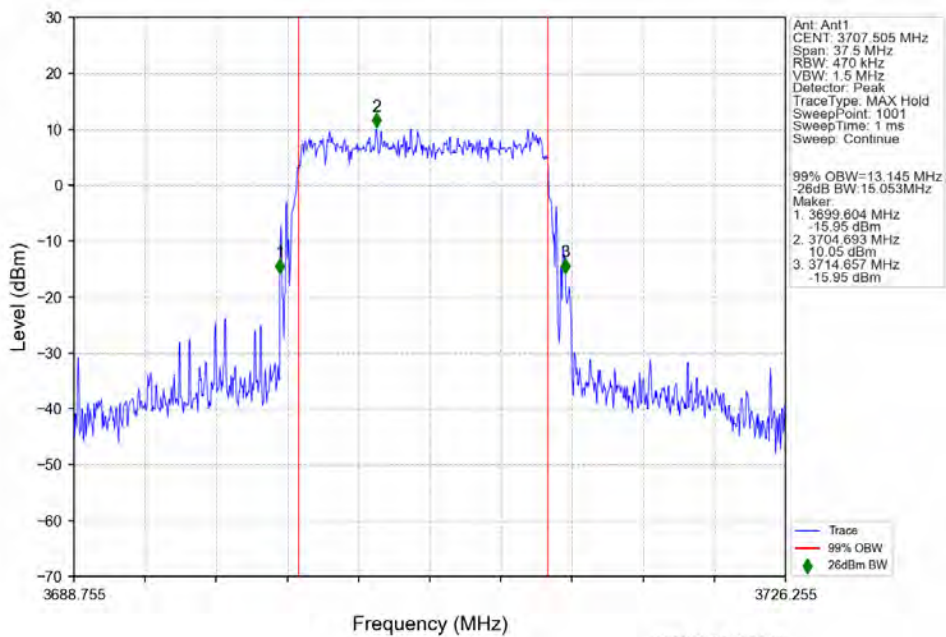

n77a 30kHz SISO NTN 15MHz DFT-s-OFDM QPSK 3839.985MHz Outer Full

n77a 30kHz SISO NTN 15MHz DFT-s-OFDM QPSK 3707.505MHz Outer Full