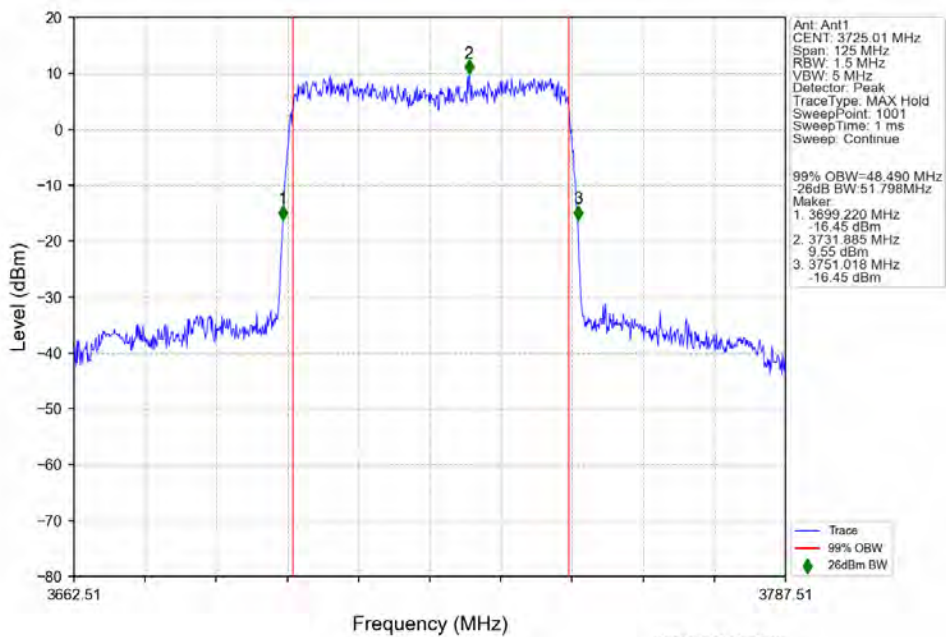

n77a 15kHz SISO NTV 40MHz CP-OFDM 256 QAM 3960MHz Outer Full

4.2.5 15k\_SISO\_50MHz\_NTNV

n77a 15kHz SISO NTN 50MHz DFT-s-OFDM PI/2 BPSK 3954.99MHz Outer Full

n77a 15kHz SISO NTN 50MHz DFT-s-OFDM QPSK 3725.01MHz Outer Full