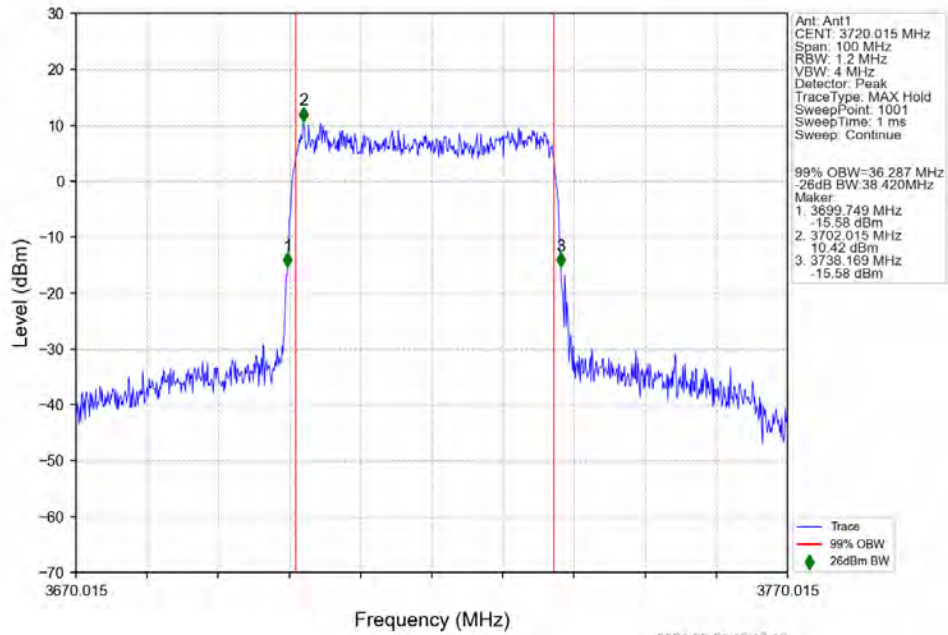

n77a 30kHz SISO NTN 40MHz DFT-s-OFDM 16 QAM 3839.985MHz Outer Full