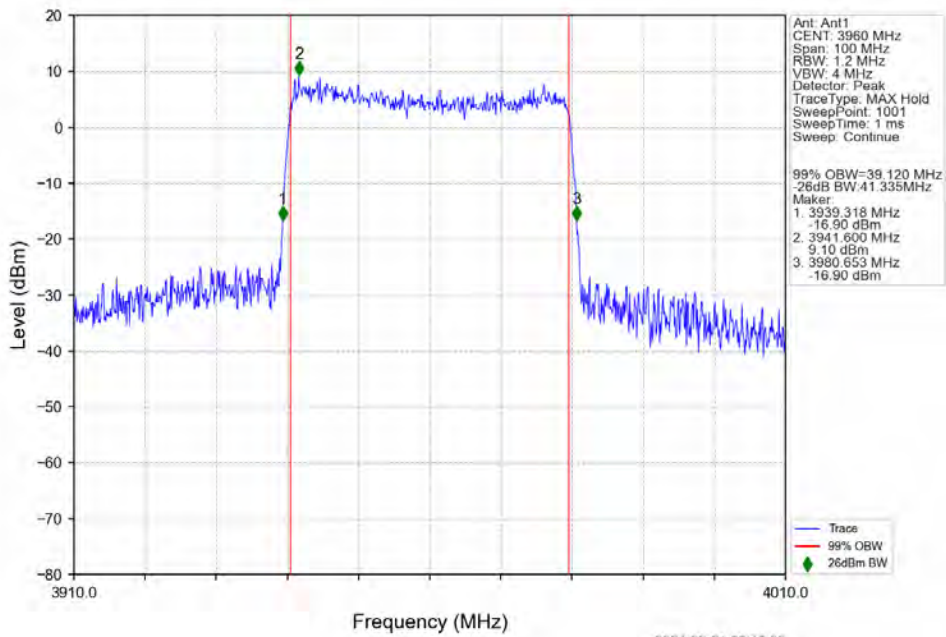

n77a 15kHz SISO NTN 40MHz DFT-s-OFDM 16 QAM 3720MHz Outer Full

n77a 15kHz SISO NTN 40MHz DFT-s-OFDM 16 QAM 3840MHz Outer Full

n77a 15kHz SISO NTN 40MHz DFT-s-OFDM 16 QAM 3960MHz Outer Full

n77a 15kHz SISO NTN 40MHz DFT-s-OFDM 64 QAM 3720MHz Outer Full