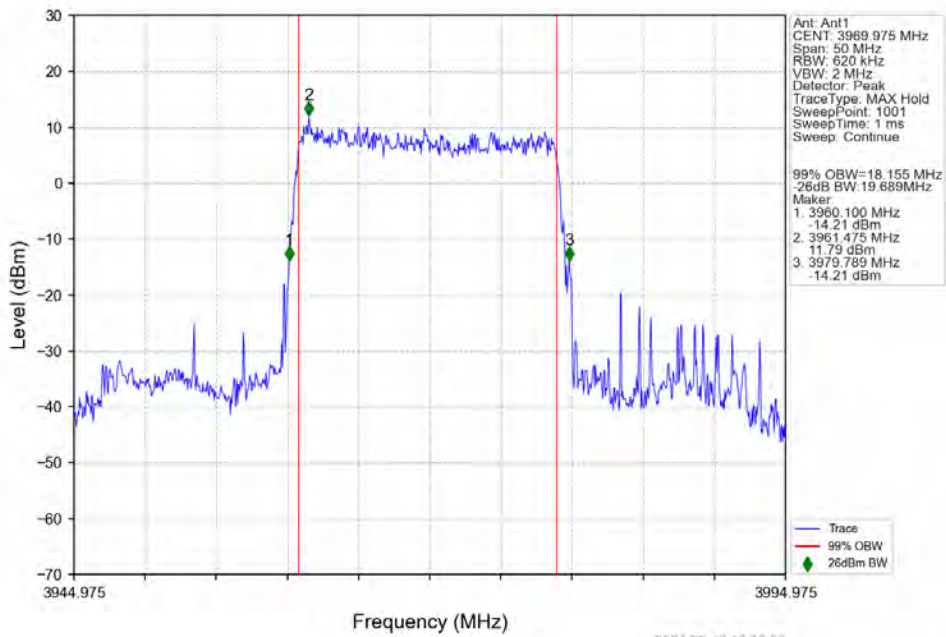

n77a 30kHz SISO NTN 20MHz DFT-s-OFDM QPSK 3710.025MHz Outer Full