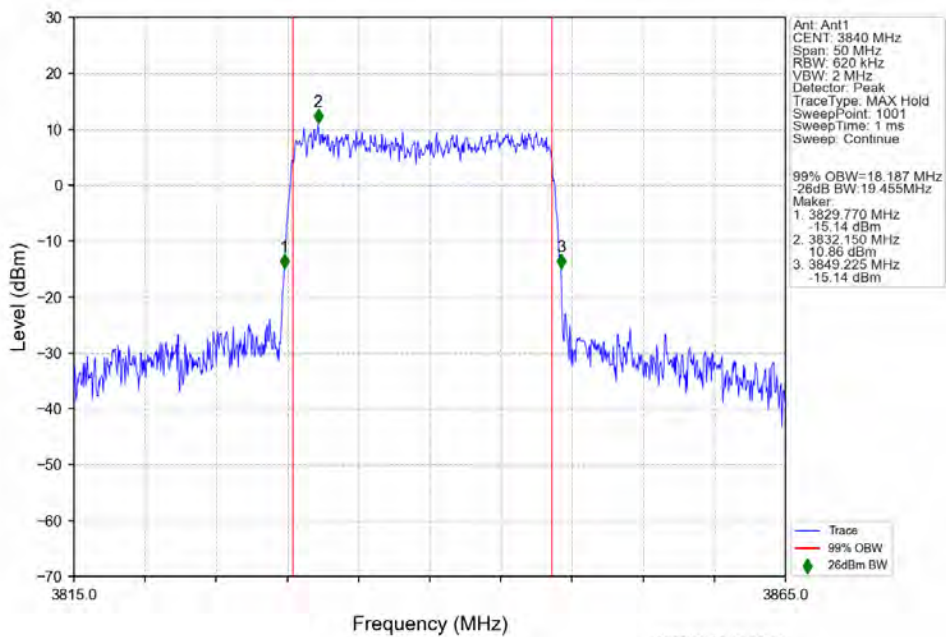

n77a 15kHz SISO NTN 20MHz DFT-s-OFDM QPSK 3840MHz Outer Full

n77a 15kHz SISO NTN 20MHz DFT-s-OFDM QPSK 3969.99MHz Outer Full

n77a 15kHz SISO NTV 20MHz DFT-s-OFDM 16 QAM 3710.01MHz Outer Full

n77a 15kHz SISO NTV 20MHz DFT-s-OFDM 16 QAM 3840MHz Outer Full