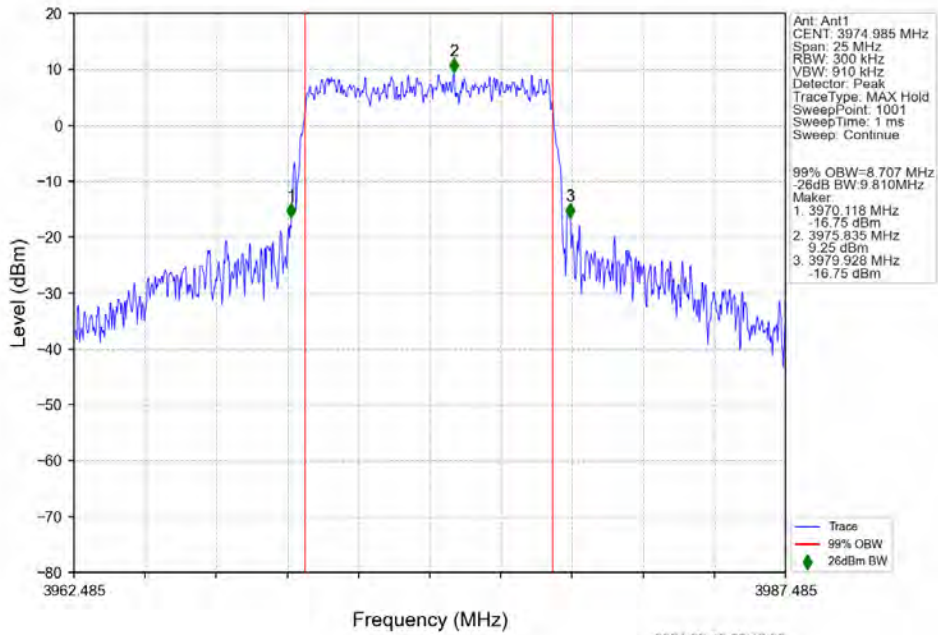

n77a 30kHz SISO NTV 10MHz CP-OFDM QPSK 3974.985MHz Outer Full

n77a 30kHz SISO NTN 10MHz CP-OFDM 16 QAM 3705.015MHz Outer Full

n77a 30kHz SISO NTN 10MHz CP-OFDM 16 QAM 3839.985MHz Outer Full

n77a 30kHz SISO NTN 10MHz CP-OFDM 16 QAM 3974.985MHz Outer Full