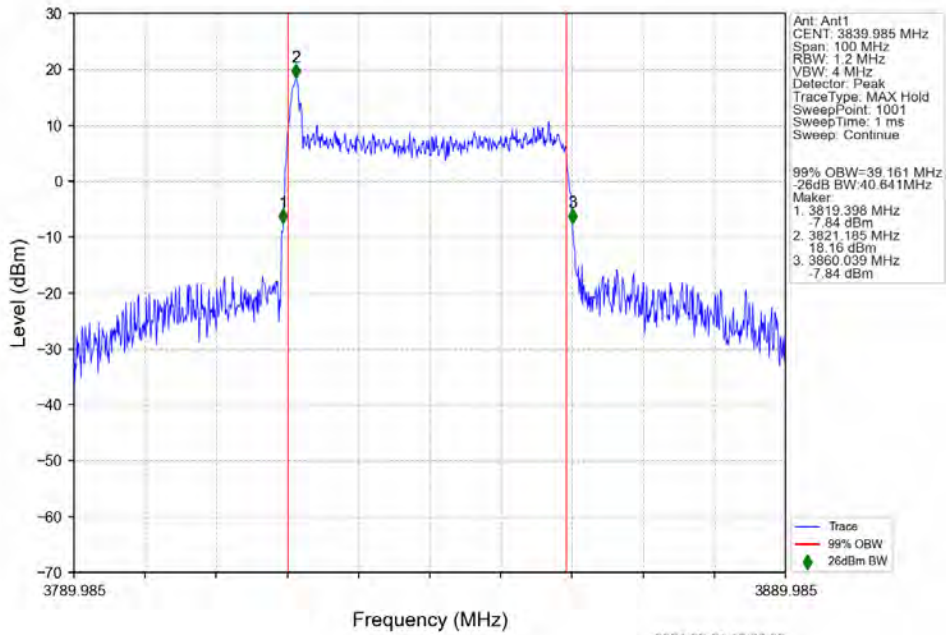

n77a 30kHz SISO NTN 40MHz CP-OFDM 64 QAM 3839.985MHz Outer Full