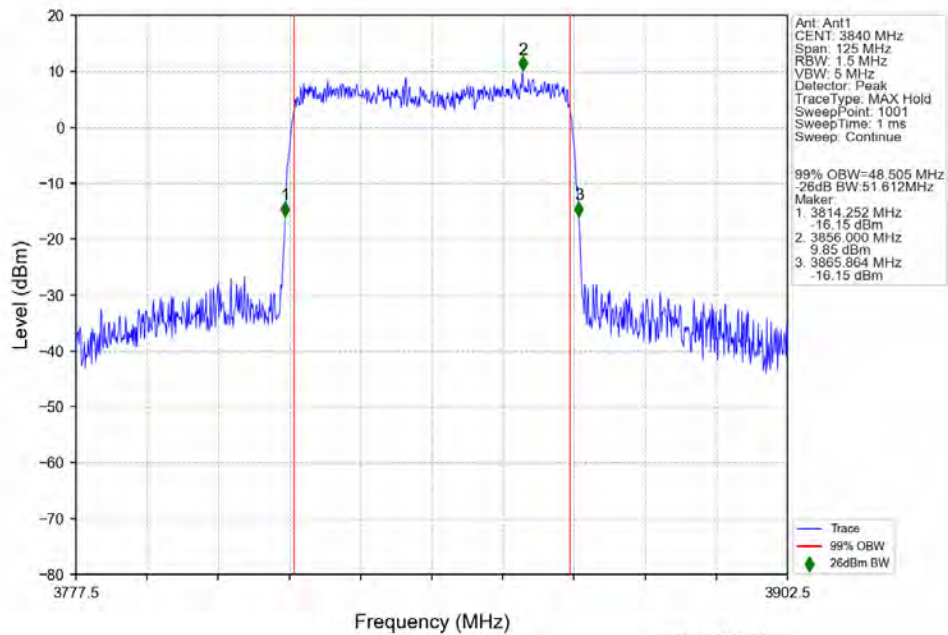

n77a 15kHz SISO NTN 50MHz DFT-s-OFDM 256 QAM 3954.99MHz Outer Full