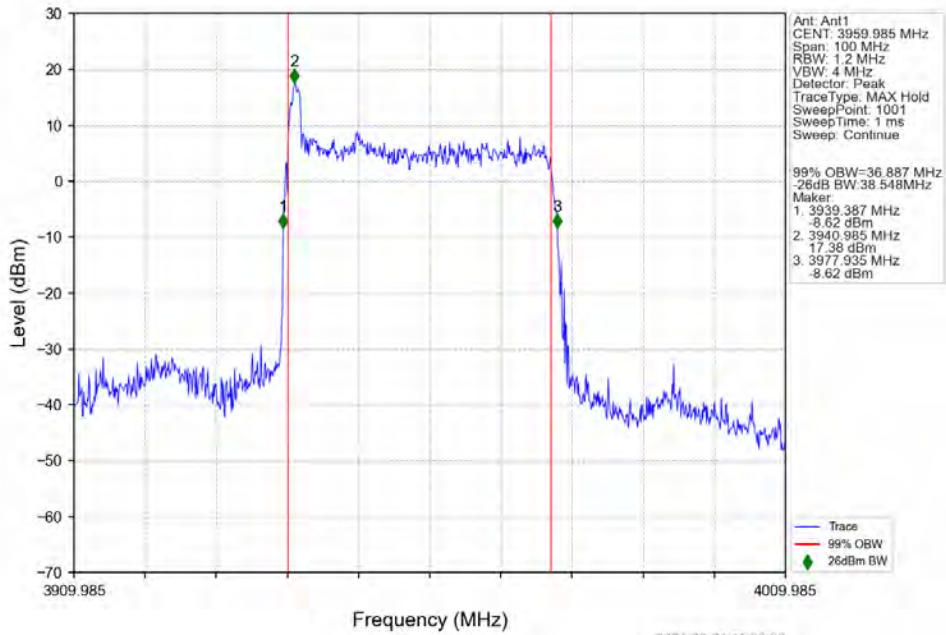

n77a 30kHz SISO NTN 40MHz DFT-s-OFDM QPSK 3720.015MHz Outer Full