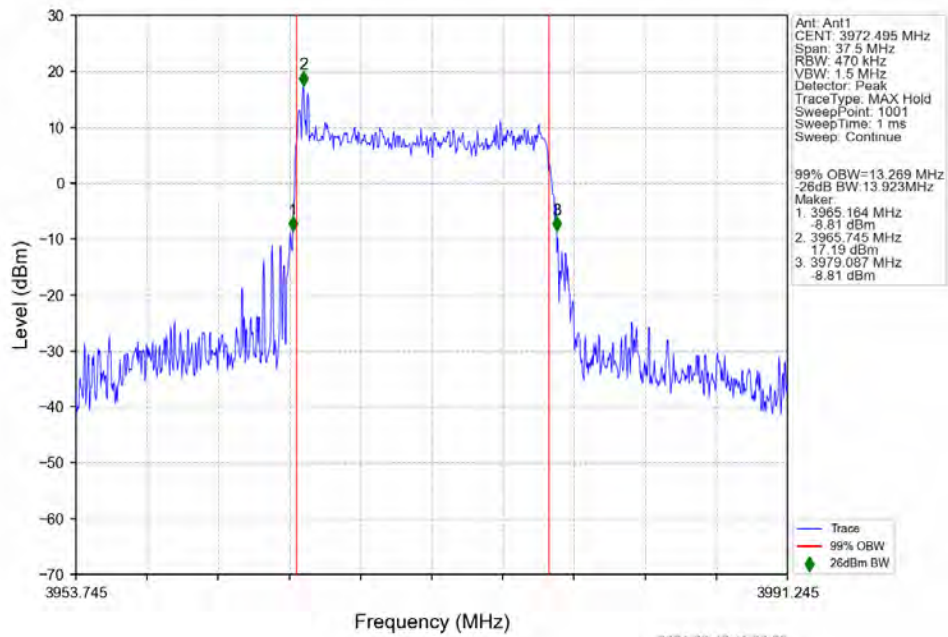

n77a 30kHz SISO NTN 15MHz DFT-s-OFDM 16 QAM 3972.495MHz Outer Full