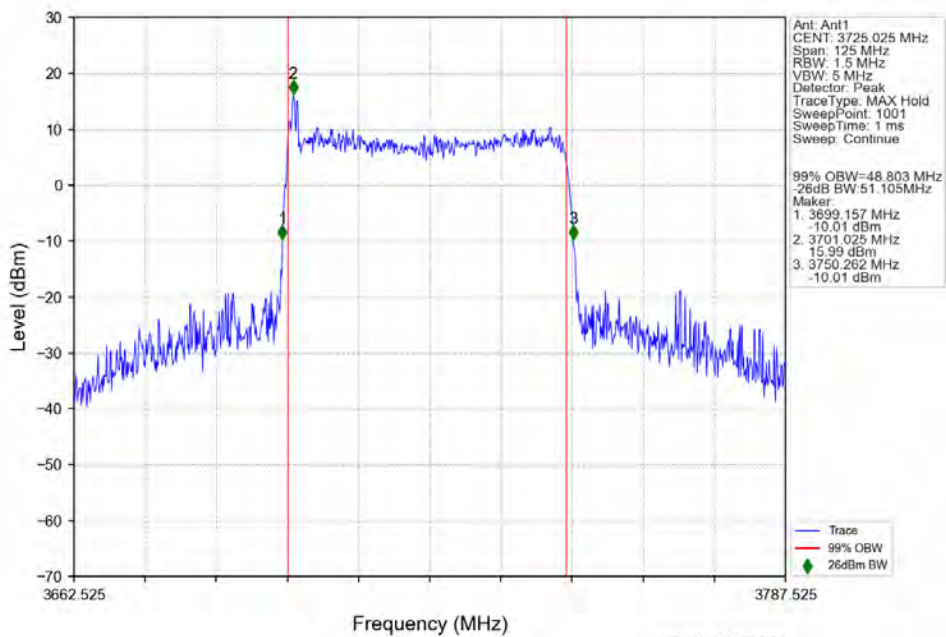

n77a 30kHz SISO NTV 50MHz CP-OFDM QPSK 3839.985MHz Outer Full