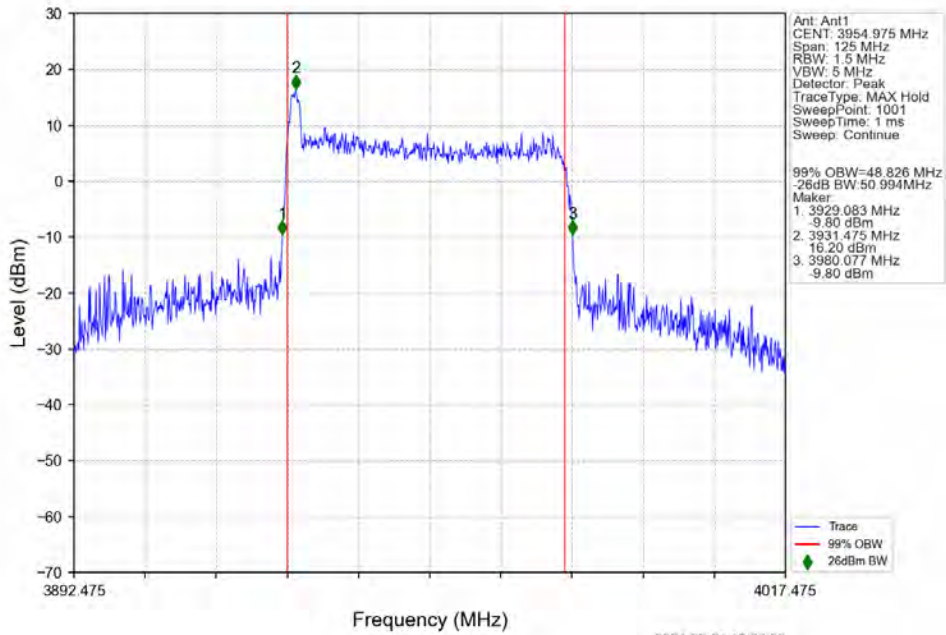

n77a 30kHz SISO NTN 50MHz CP-OFDM 16 QAM 3954.975MHz Outer Full