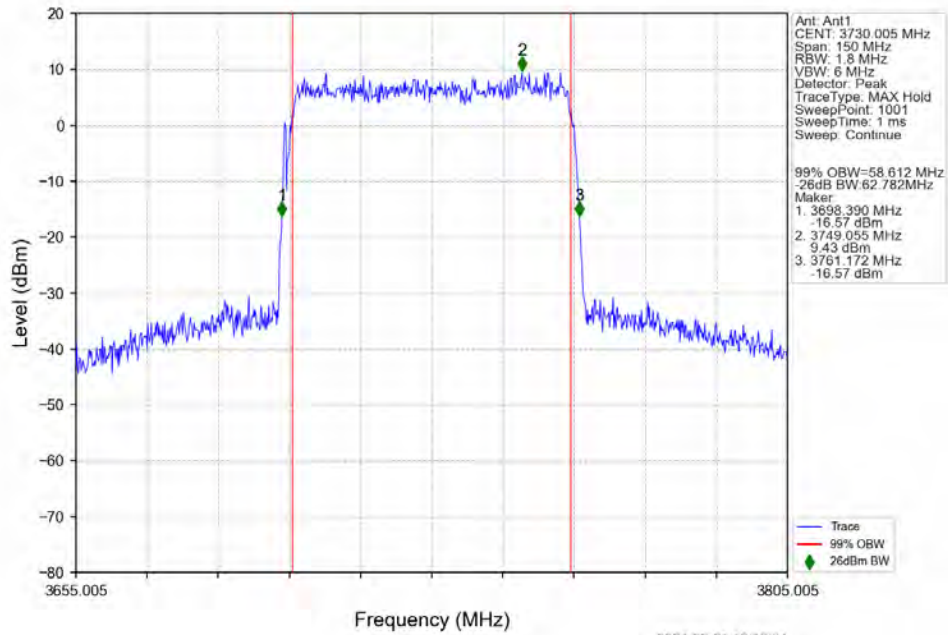

n77a 30kHz SISO NTN 60MHz DFT-s-OFDM 16 QAM 3839.985MHz Outer Full