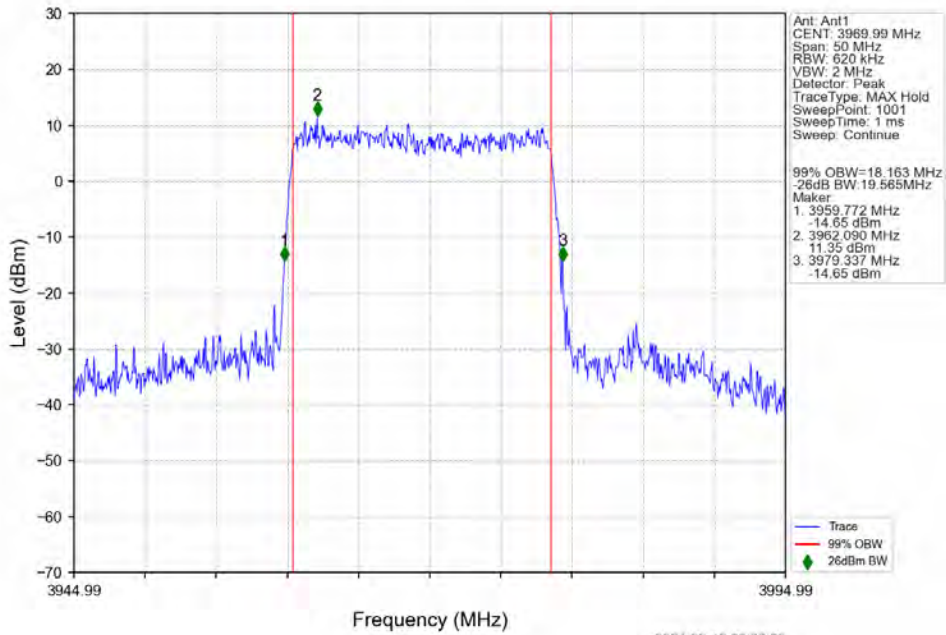

n77a 15kHz SISO NTN 20MHz DFT-s-OFDM 16 QAM 3969.99MHz Outer Full