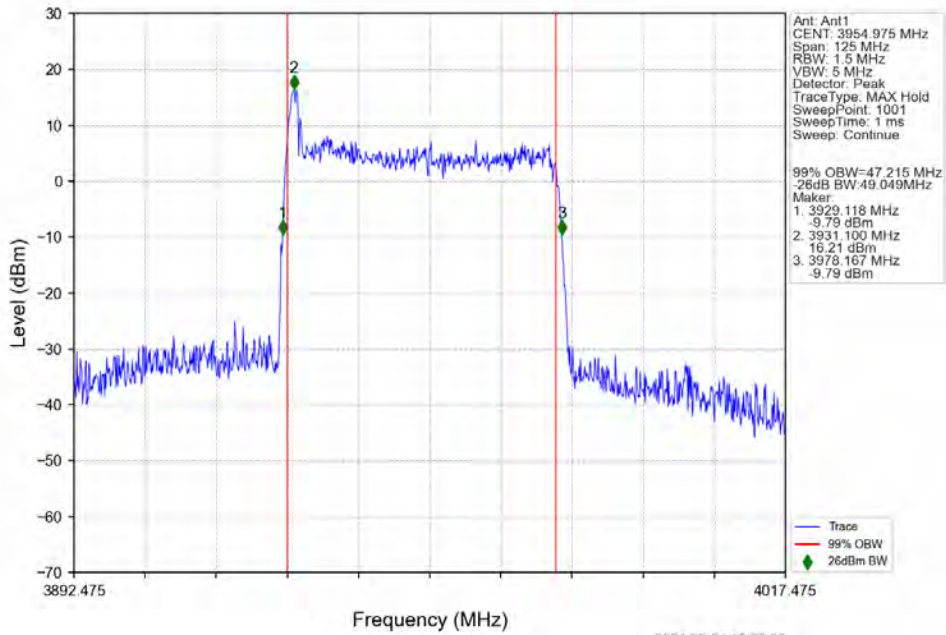

n77a 30kHz SISO NTV 50MHz CP-OFDM QPSK 3725.025MHz Outer Full