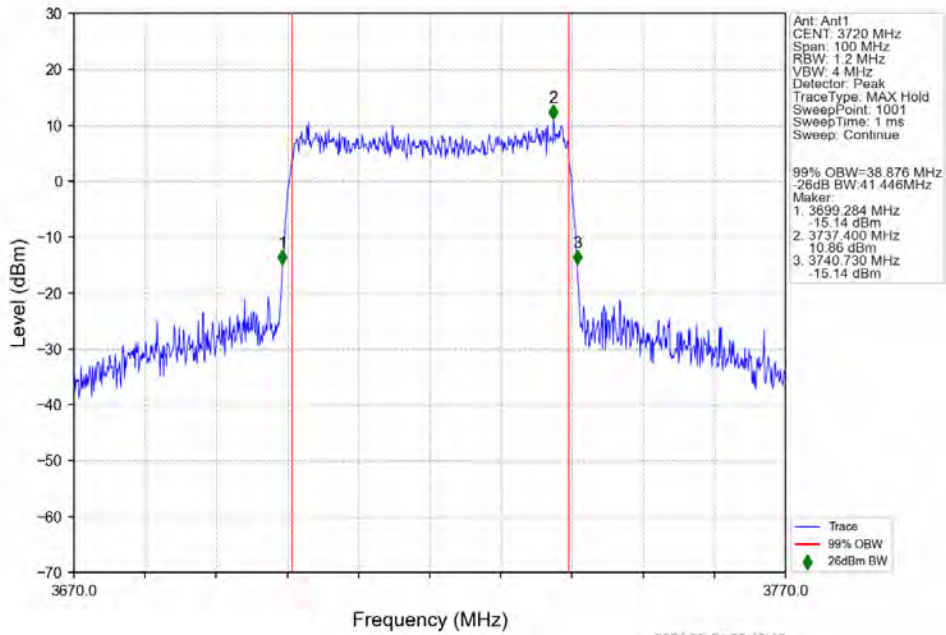

n77a 15kHz SISO NTN 40MHz CP-OFDM 16 QAM 3840MHz Outer Full