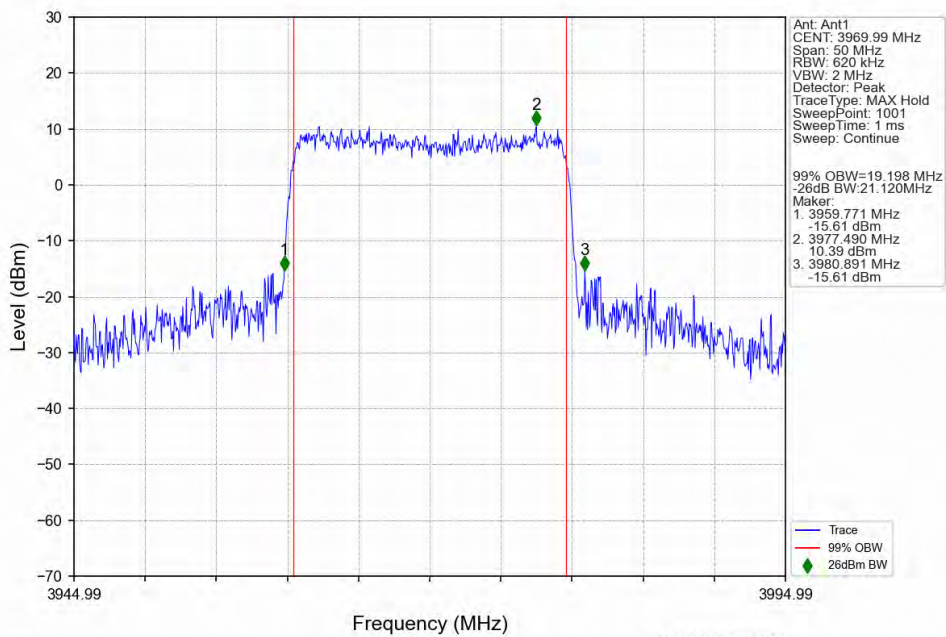

n77a 15kHz SISO NTN 20MHz CP-OFDM 16 QAM 3710.01MHz Outer Full