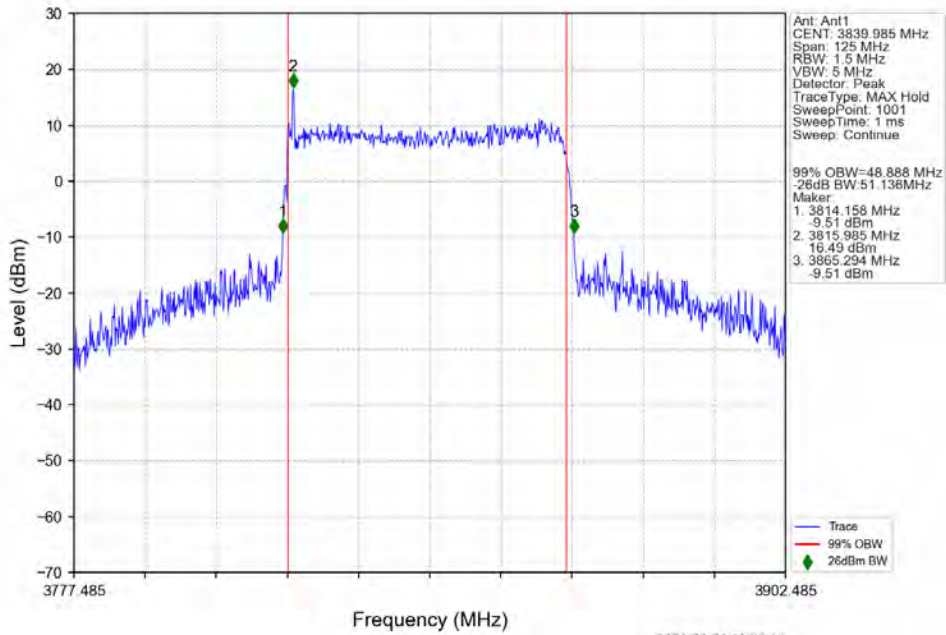

n77a 30kHz SISO NTV 50MHz DFT-s-OFDM 256 QAM 3954.975MHz Outer Full

n77a 30kHz SISO NTV 50MHz CP-OFDM QPSK 3725.025MHz Outer Full

n77a 30kHz SISO NTV 50MHz CP-OFDM QPSK 3839.985MHz Outer Full

n77a 30kHz SISO NTV 50MHz CP-OFDM QPSK 3954.975MHz Outer Full