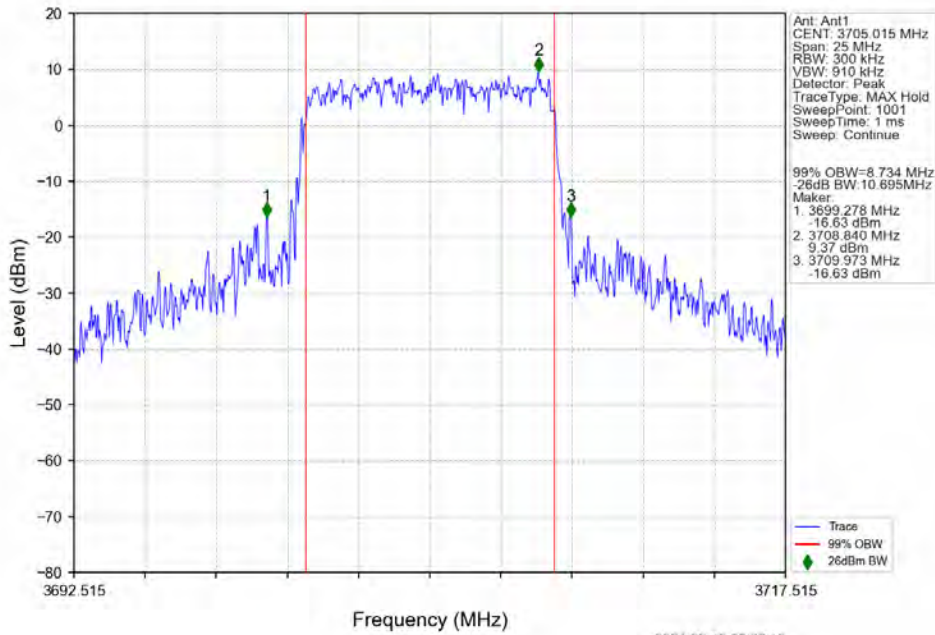

n77a 30kHz SISO NTN 10MHz CP-OFDM 16 QAM 3839.985MHz Outer Full