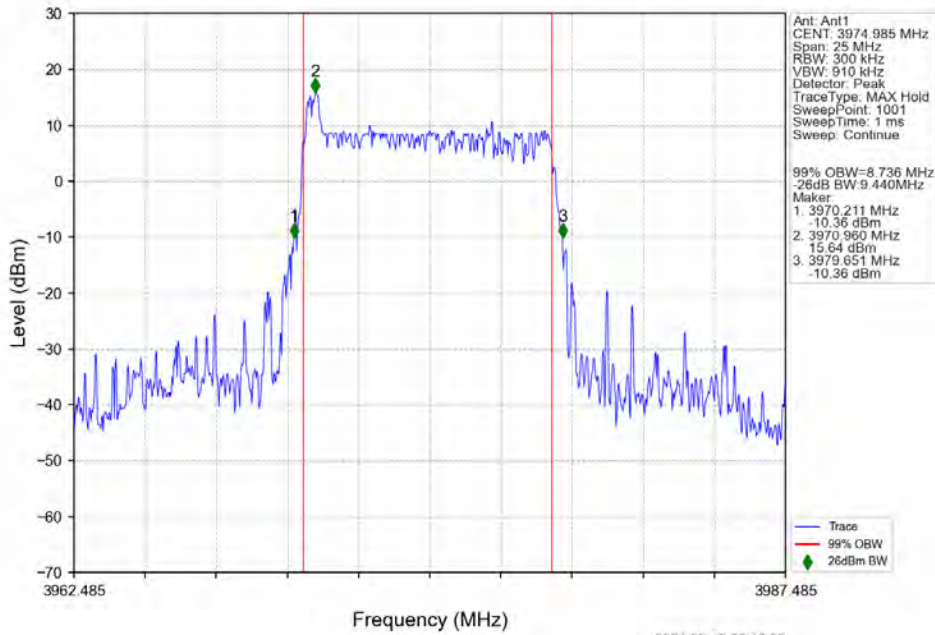

n77a 30kHz SISO NTN 10MHz DFT-s-OFDM PI/2 BPSK 3974.985MHz Outer Full