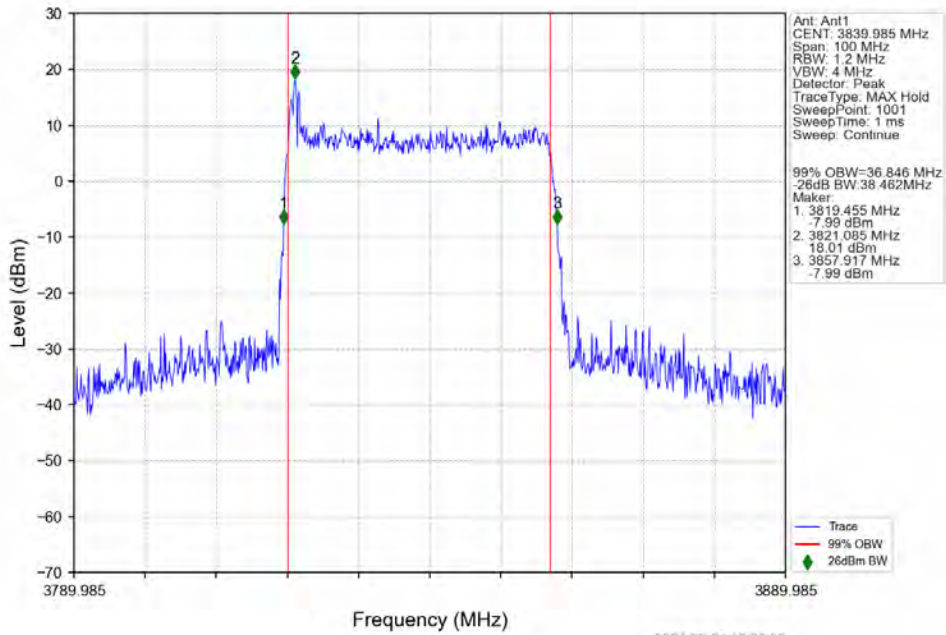

4.2.9 30k\_SISO\_40MHz\_NTNV

n77a 30kHz SISO NTN 40MHz DFT-s-OFDM PI/2 BPSK 3959.985MHz Outer Full

n77a 30kHz SISO NTN 40MHz DFT-s-OFDM QPSK 3720.015MHz Outer Full

n77a 30kHz SISO NTN 40MHz DFT-s-OFDM QPSK 3839.985MHz Outer Full