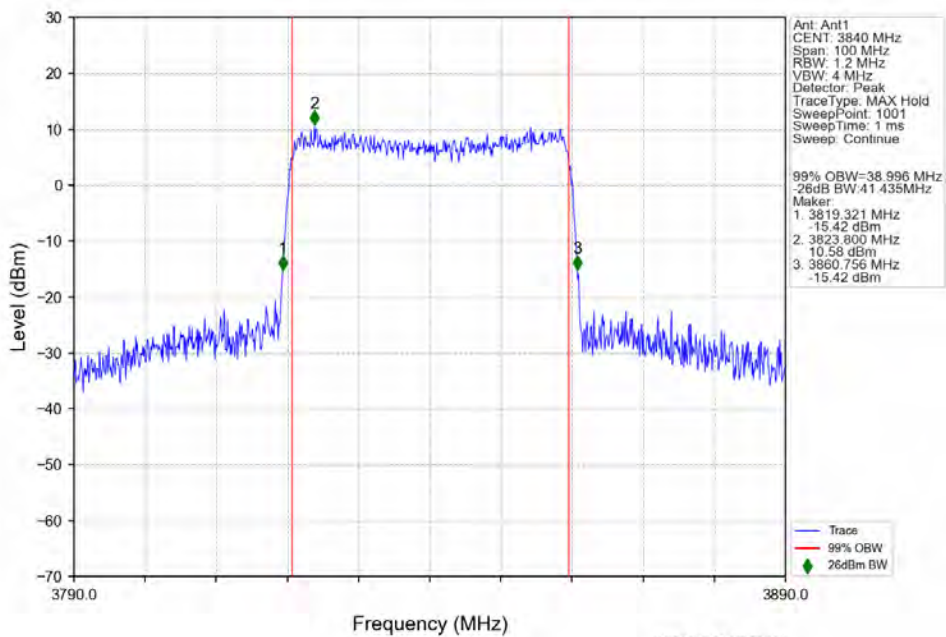

n77a 15kHz SISO NTN 40MHz DFT-s-OFDM 16 QAM 3960MHz Outer Full