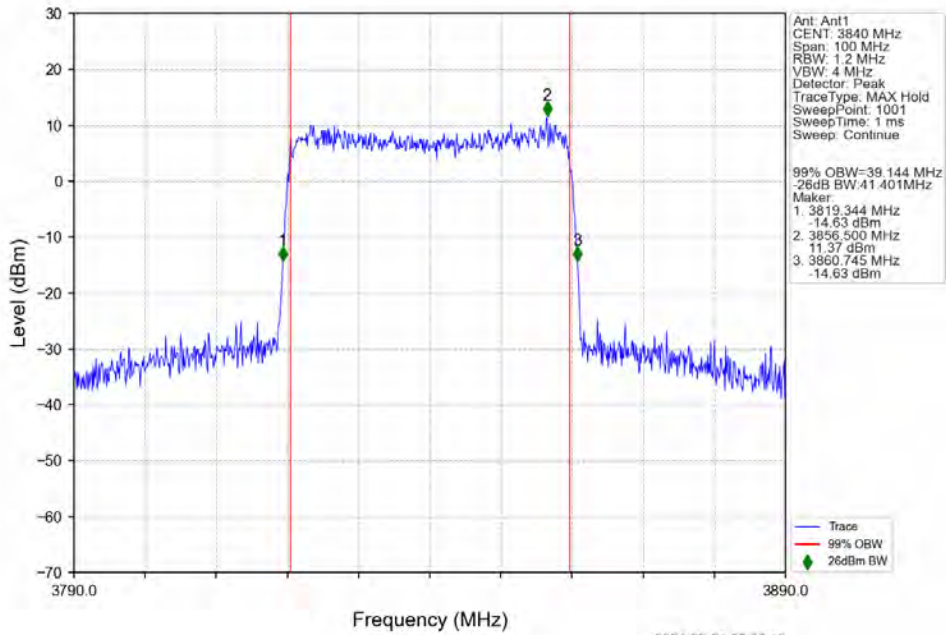

n77a 15kHz SISO NTN 40MHz DFT-s-OFDM QPSK 3960MHz Outer Full