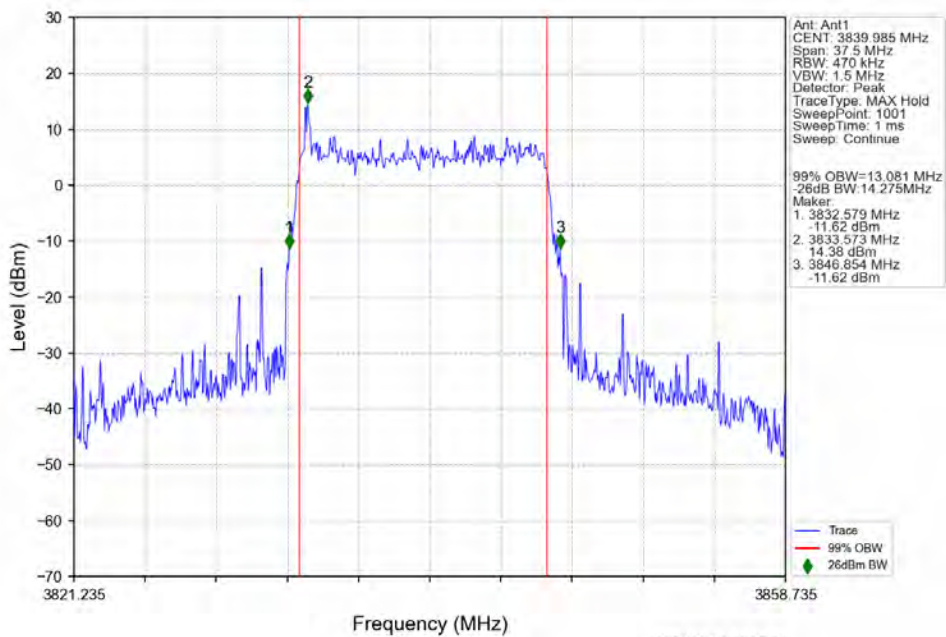

n77a 30kHz SISO NTN 15MHz DFT-s-OFDM 256 QAM 3839.985MHz Outer Full