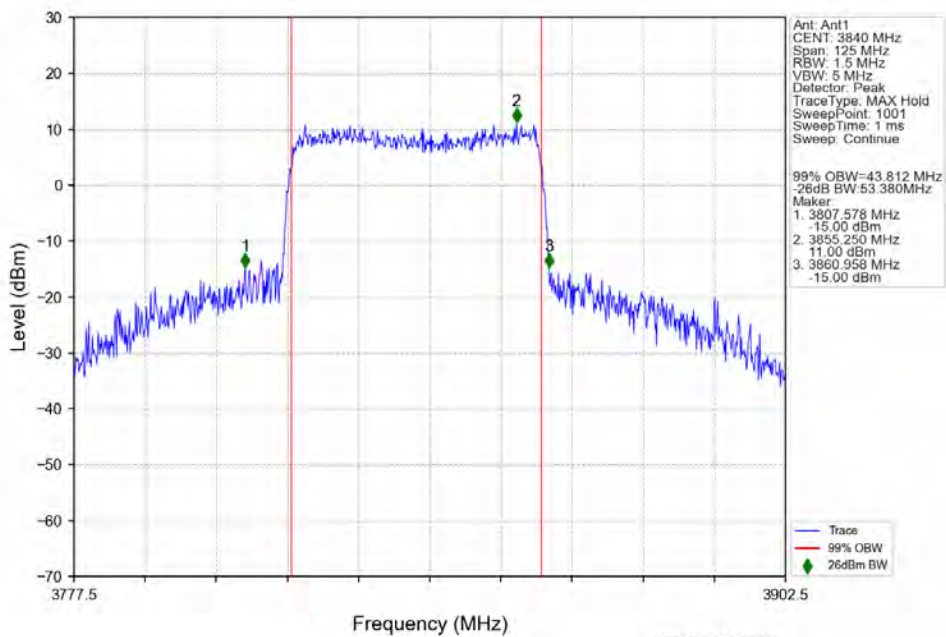

n77a 15kHz SISO NTN 50MHz CP-OFDM QPSK 3840MHz Outer Full

n77a 15kHz SISO NTN 50MHz CP-OFDM QPSK 3954.99MHz Outer Full

n77a 15kHz SISO NTN 50MHz CP-OFDM 16 QAM 3725.01MHz Outer Full

n77a 15kHz SISO NTN 50MHz CP-OFDM 16 QAM 3840MHz Outer Full