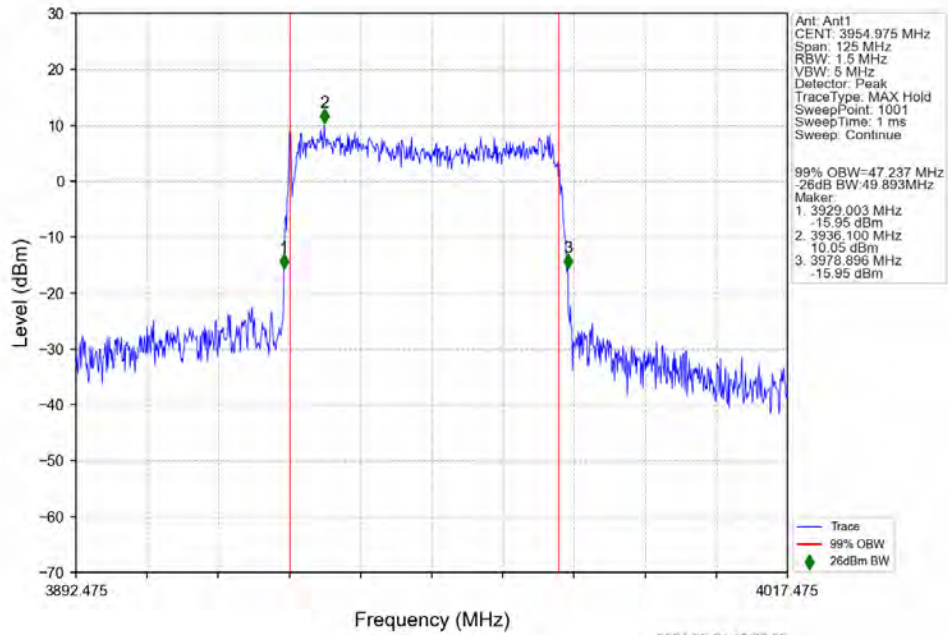

n77a 30kHz SISO NTN 50MHz DFT-s-OFDM 64 QAM 3725.025MHz Outer Full