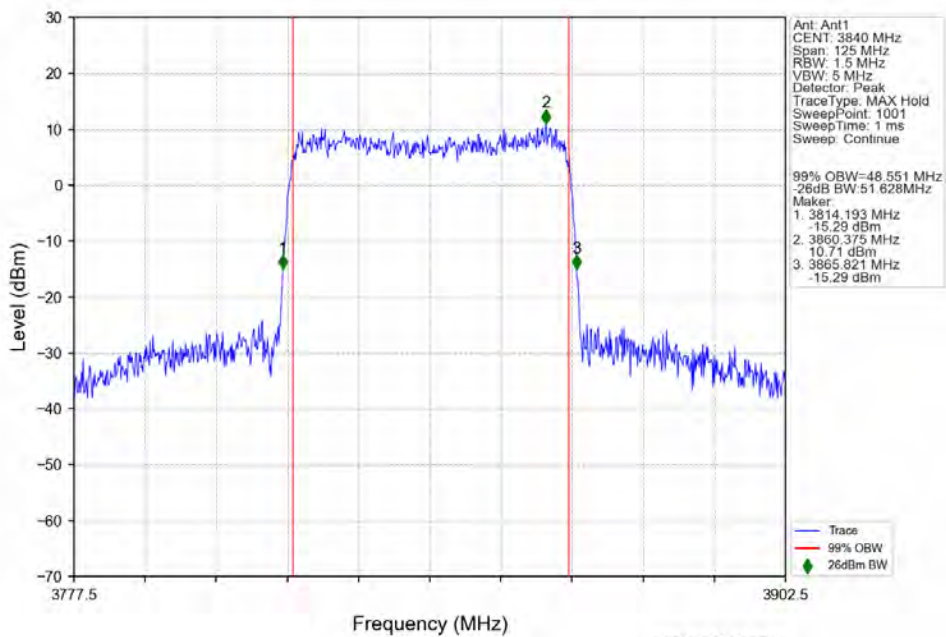

n77a 15kHz SISO NTN 50MHz DFT-s-OFDM QPSK 3840MHz Outer Full

n77a 15kHz SISO NTN 50MHz DFT-s-OFDM QPSK 3954.99MHz Outer Full

n77a 15kHz SISO NTN 50MHz DFT-s-OFDM 16 QAM 3725.01MHz Outer Full

n77a 15kHz SISO NTN 50MHz DFT-s-OFDM 16 QAM 3840MHz Outer Full