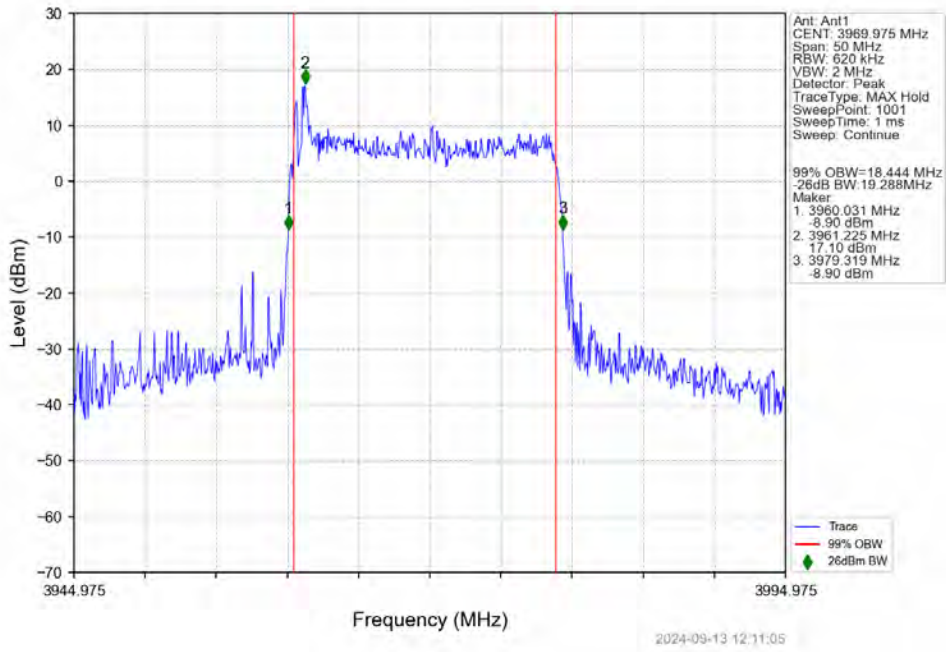

n77a 30kHz SISO NTV 20MHz CP-OFDM QPSK 3710.025MHz Outer Full