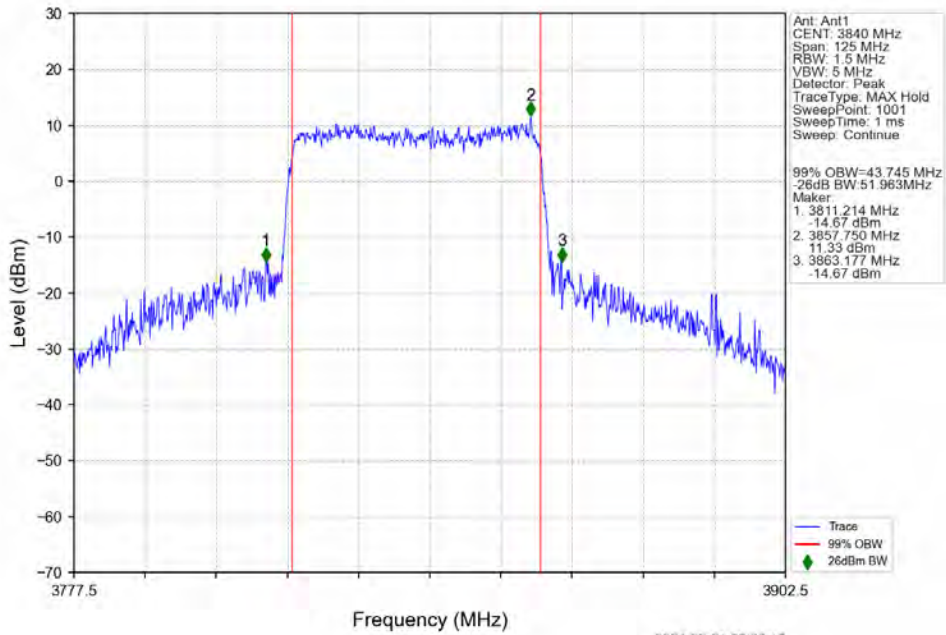

n77a 15kHz SISO NTN 50MHz CP-OFDM QPSK 3840MHz Outer Full