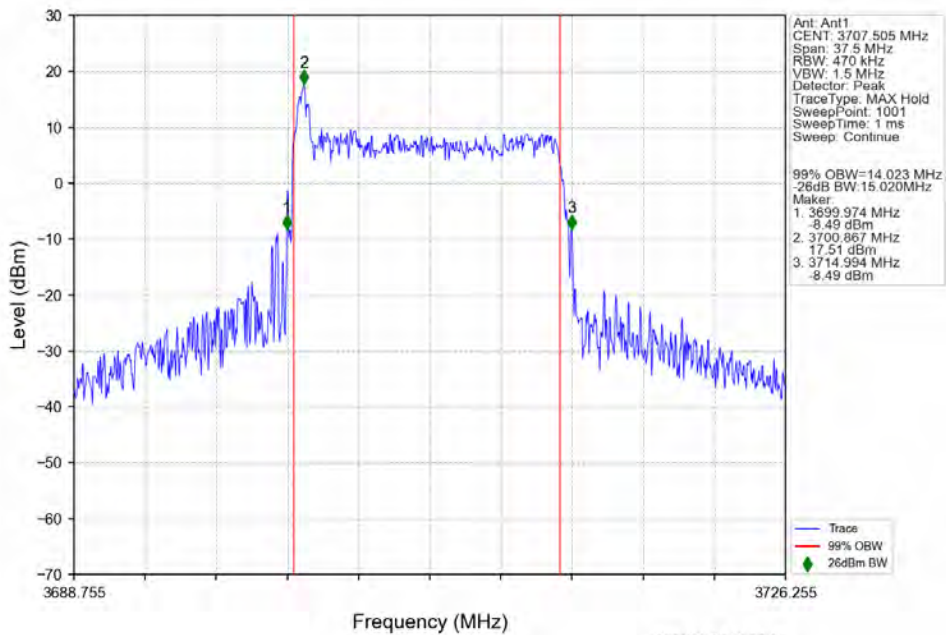

n77a 30kHz SISO NTN 15MHz CP-OFDM 16 QAM 3707.505MHz Outer Full

n77a 30kHz SISO NTN 15MHz CP-OFDM 16 QAM 3839.985MHz Outer Full

n77a 30kHz SISO NTNv 15MHz CP-OFDM 16 QAM 3972.495MHz Outer Full

n77a 30kHz SISO NTNv 15MHz CP-OFDM 64 QAM 3707.505MHz Outer Full