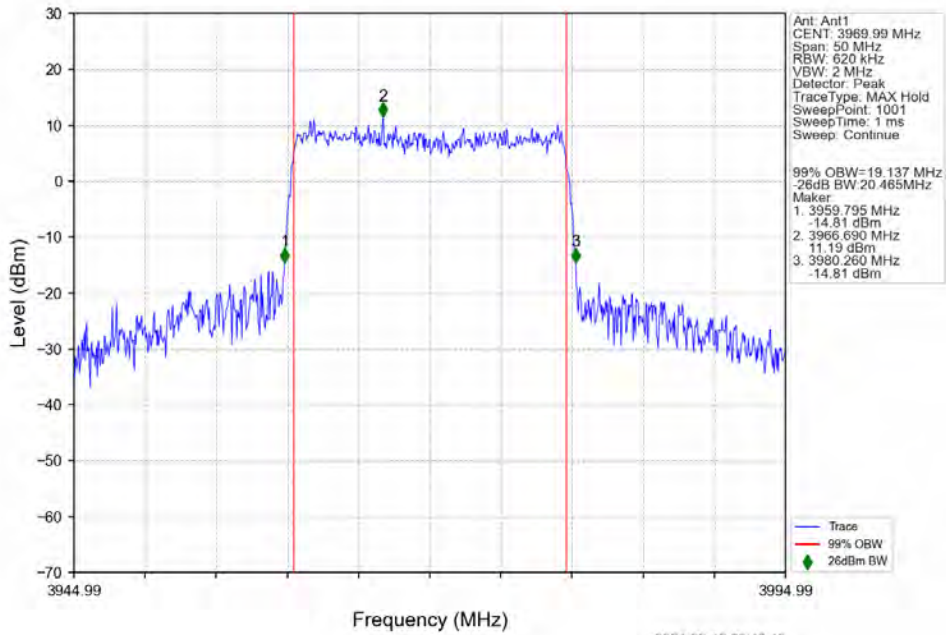

n77a 15kHz SISO NTV 20MHz CP-OFDM 64 QAM 3710.01MHz Outer Full