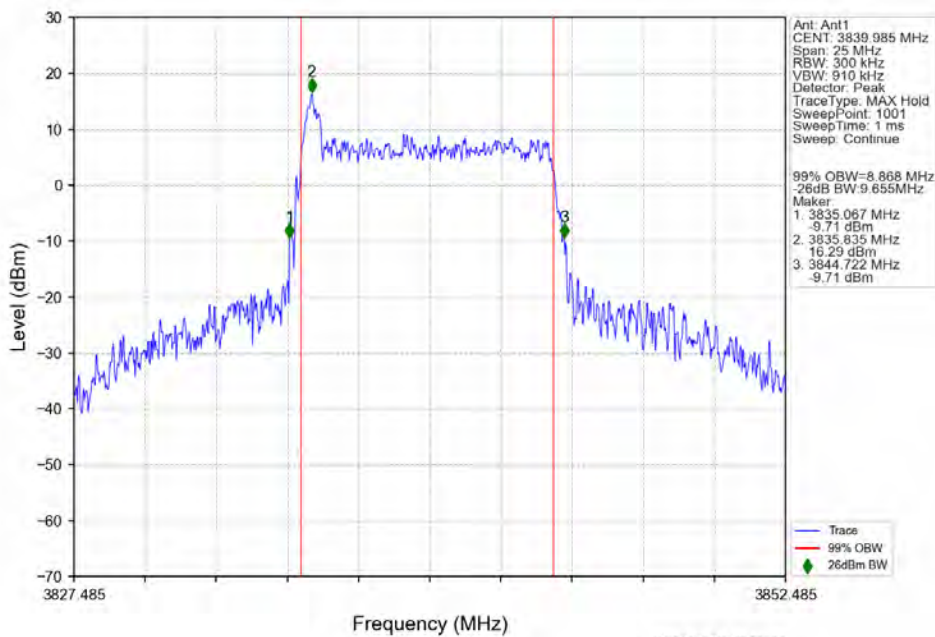

n77a 30kHz SISO NTN 10MHz CP-OFDM 16 QAM 3974.985MHz Outer Full