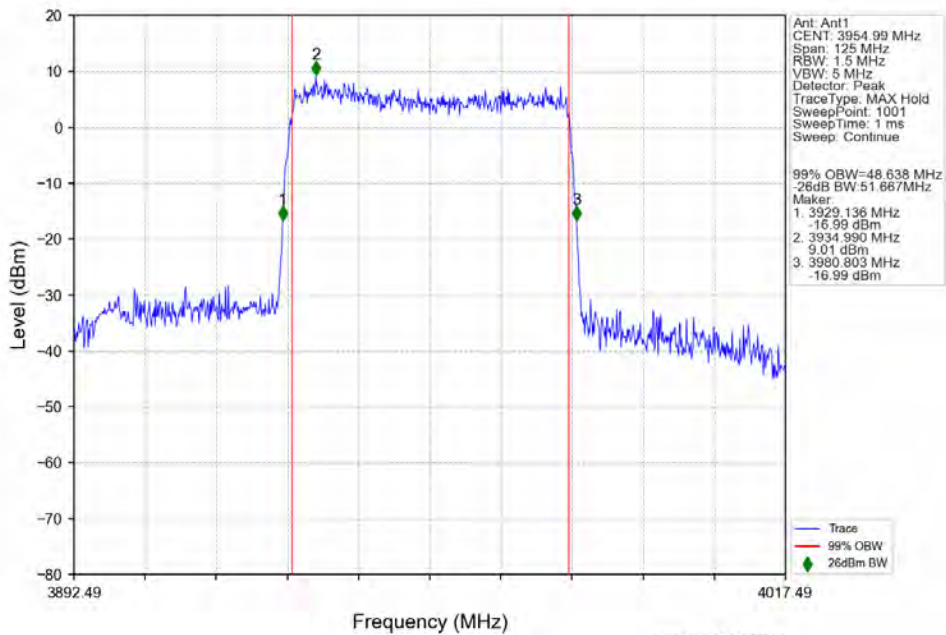

n77a 15kHz SISO NTN 50MHz DFT-s-OFDM 16 QAM 3725.01MHz Outer Full