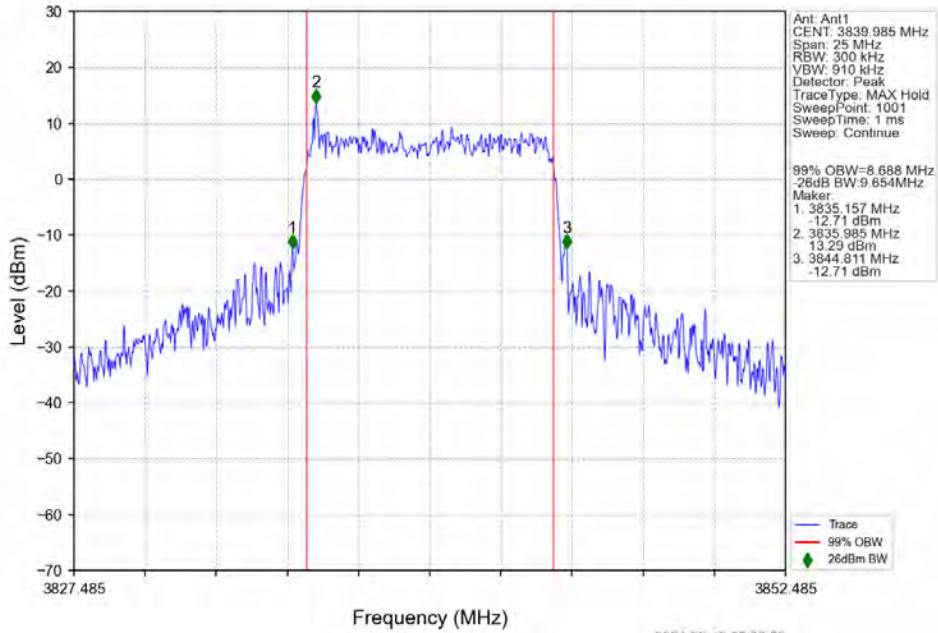

n77a 30kHz SISO NTN 10MHz CP-OFDM 64 QAM 3974.985MHz Outer Full