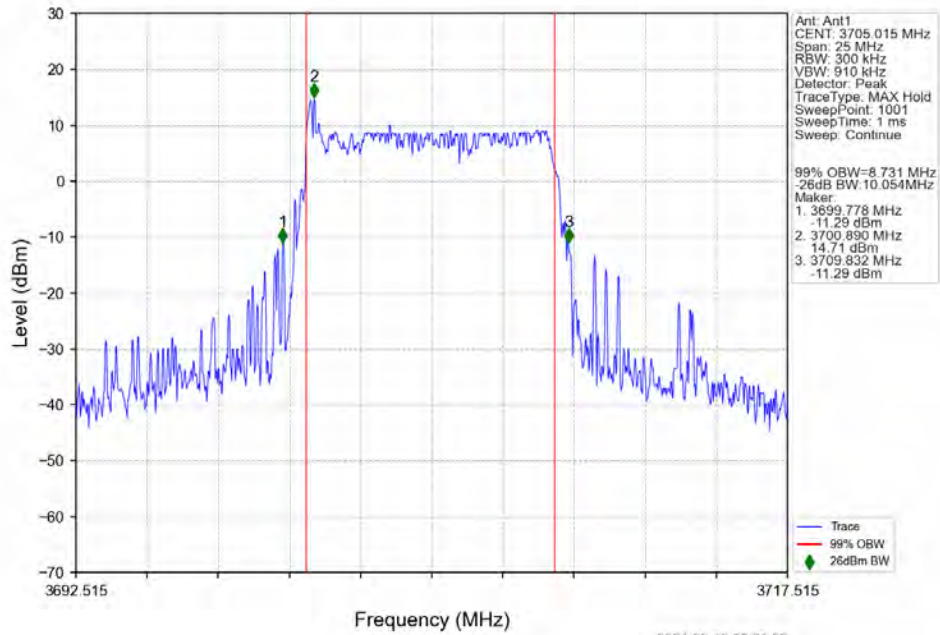

n77a 30kHz SISO NTN 10MHz DFT-s-OFDM 16 QAM 3839.985MHz Outer Full