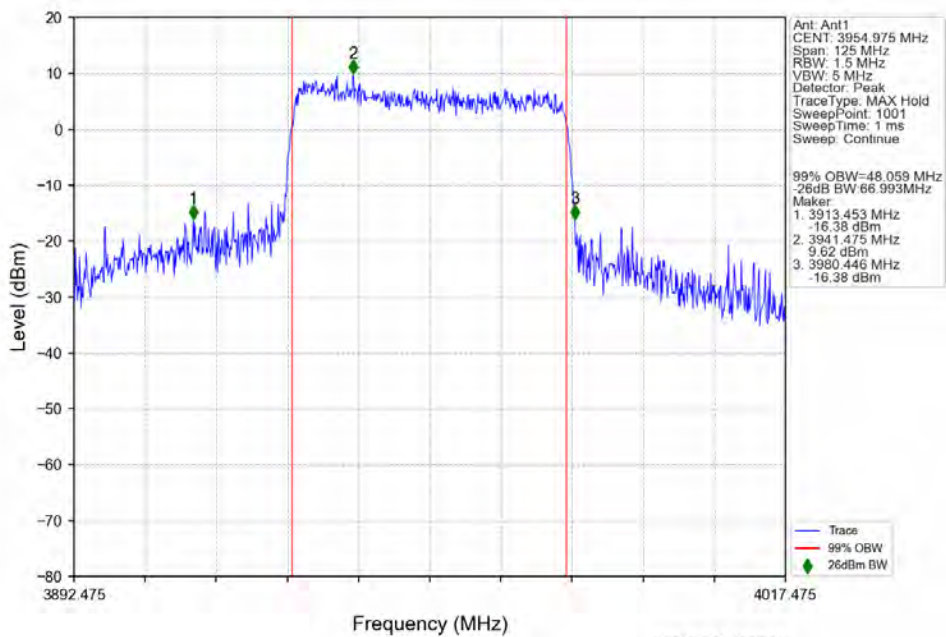

n77a 30kHz SISO NTV 50MHz DFT-s-OFDM 256 QAM 3954.975MHz Outer Full

n77a 30kHz SISO NTV 50MHz CP-OFDM QPSK 3725.025MHz Outer Full

n77a 30kHz SISO NTV 50MHz CP-OFDM QPSK 3839.985MHz Outer Full

n77a 30kHz SISO NTV 50MHz CP-OFDM QPSK 3954.975MHz Outer Full