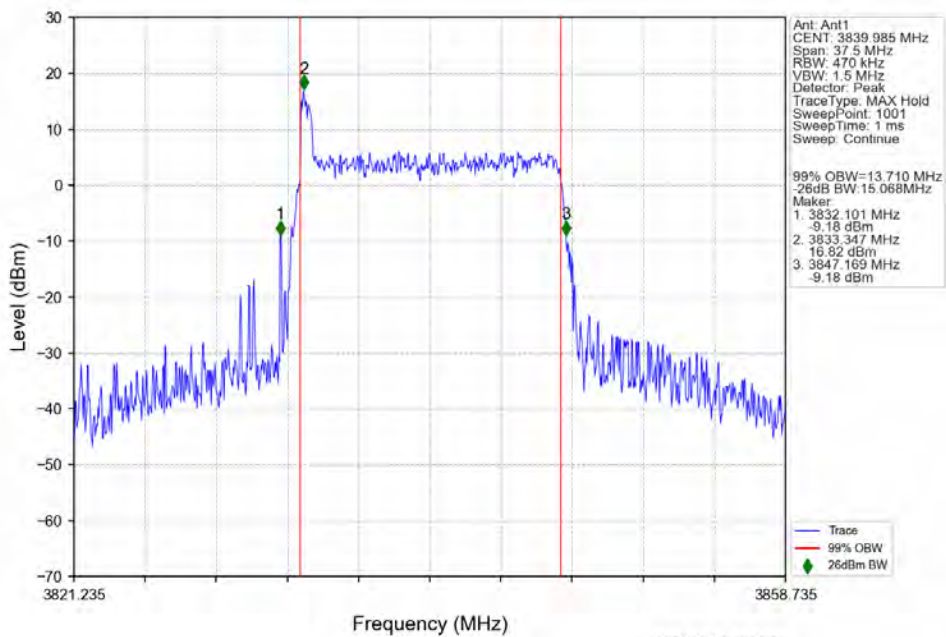

n77a 30kHz SISO NTN 15MHz CP-OFDM 64 QAM 3839.985MHz Outer Full

n77a 30kHz SISO NTN 15MHz CP-OFDM 64 QAM 3972.495MHz Outer Full

n77a 30kHz SISO NTN 15MHz CP-OFDM 256 QAM 3707.505MHz Outer Full

n77a 30kHz SISO NTN 15MHz CP-OFDM 256 QAM 3839.985MHz Outer Full