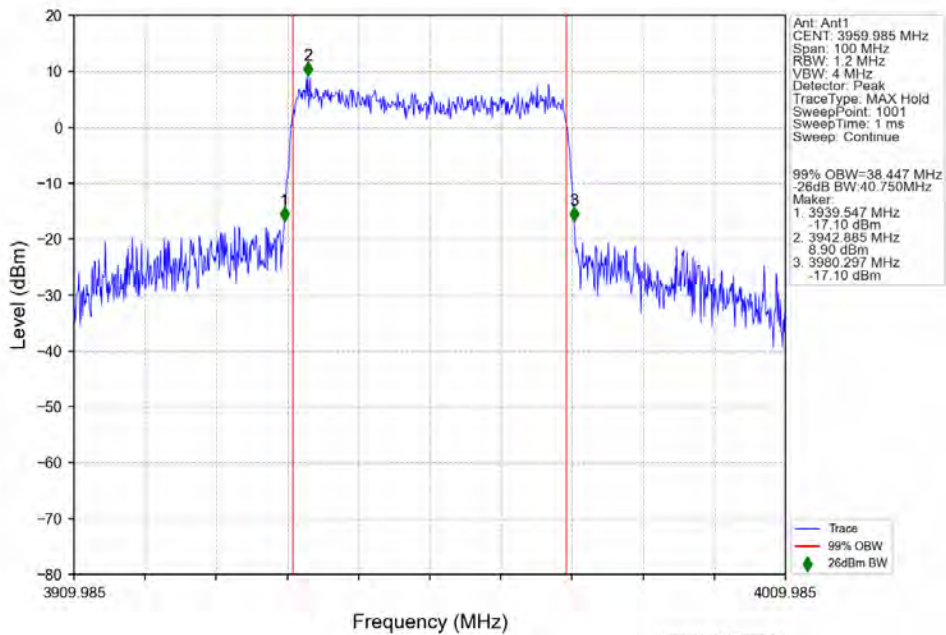

n77a 30kHz SISO NTN 40MHz CP-OFDM 256 QAM 3720.015MHz Outer Full

n77a 30kHz SISO NTN 40MHz CP-OFDM 64 QAM 3959.985MHz Outer Full