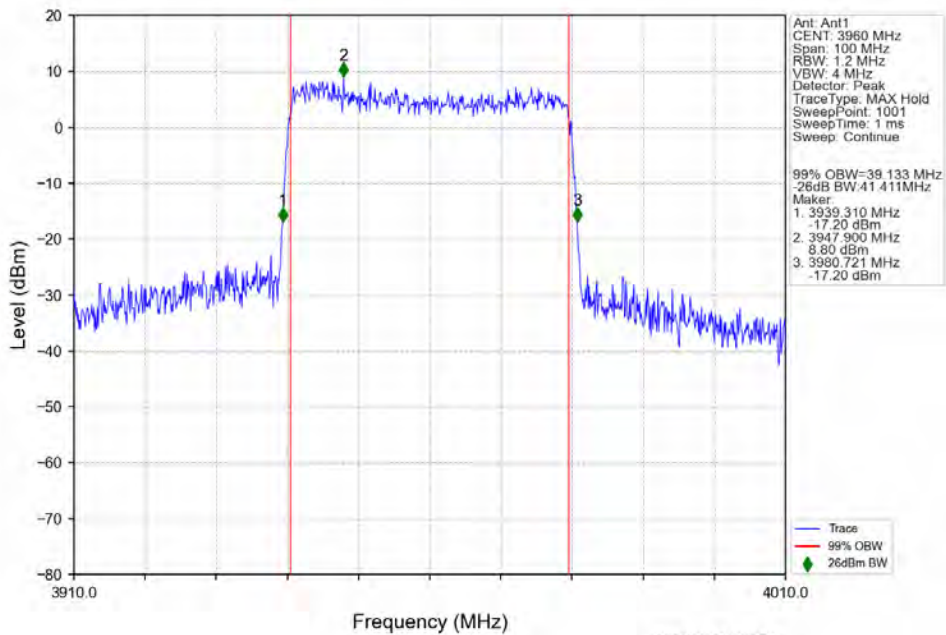

n77a 15kHz SISO NTN 40MHz DFT-s-OFDM 256 QAM 3720MHz Outer Full