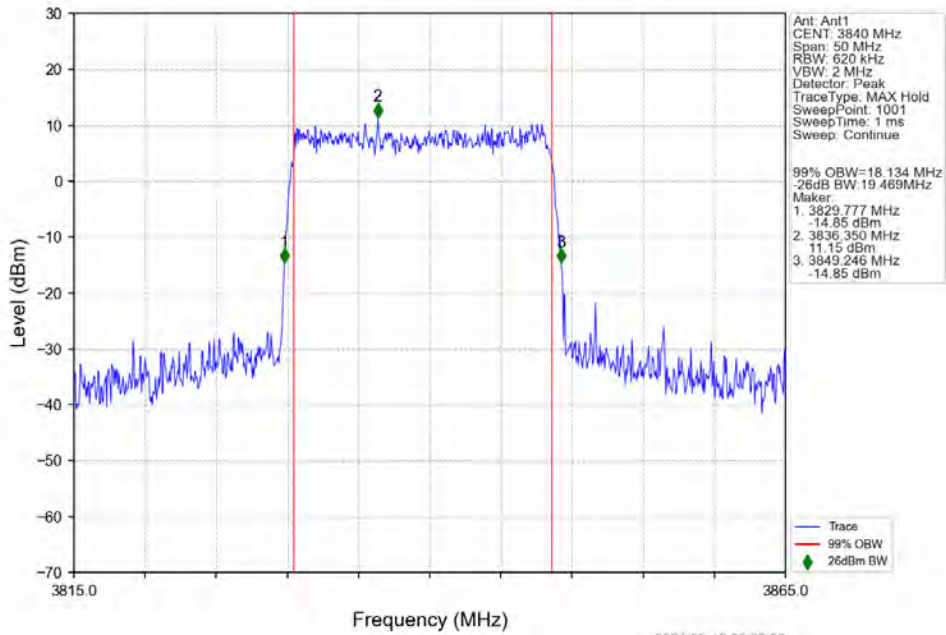

n77a 15kHz SISO NTN 20MHz DFT-s-OFDM QPSK 3840MHz Outer Full

n77a 15kHz SISO NTN 20MHz DFT-s-OFDM QPSK 3969.99MHz Outer Full

n77a 15kHz SISO NTV 20MHz DFT-s-OFDM 16 QAM 3710.01MHz Outer Full

n77a 15kHz SISO NTV 20MHz DFT-s-OFDM 16 QAM 3840MHz Outer Full