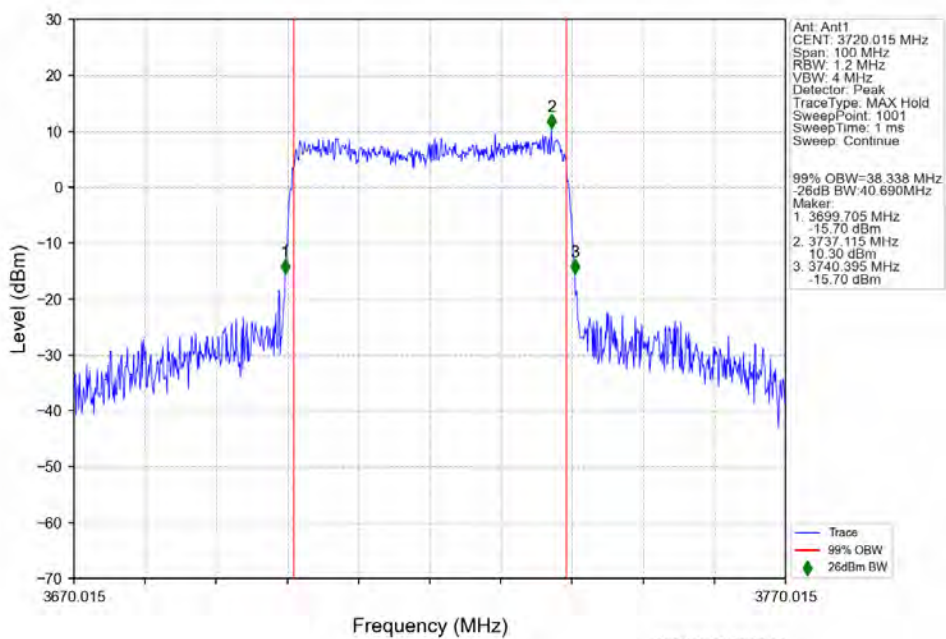

n77a 30kHz SISO NTN 40MHz CP-OFDM 64 QAM 3720.015MHz Outer Full