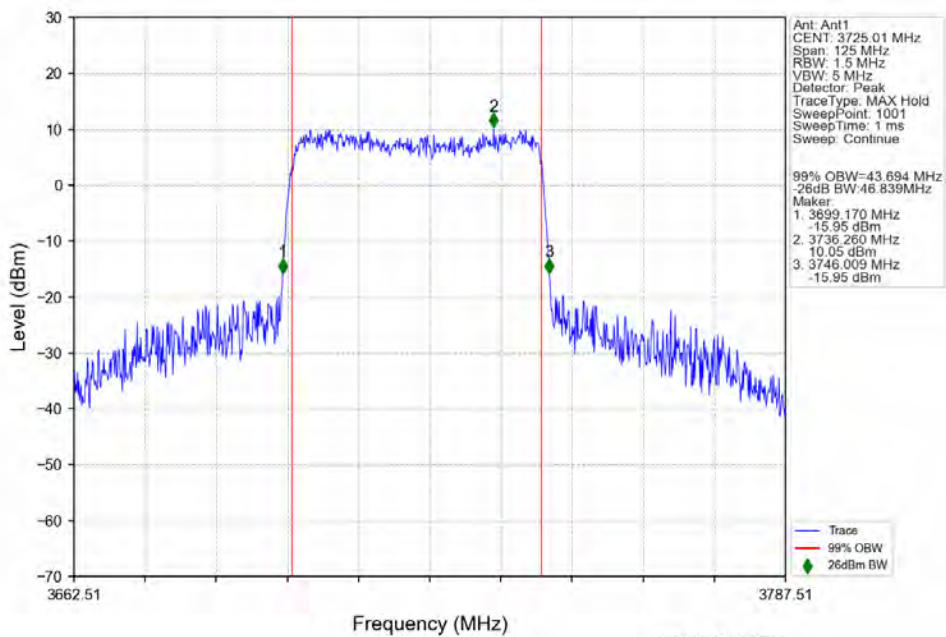

n77a 15kHz SISO NTV 50MHz CP-OFDM 64 QAM 3840MHz Outer Full