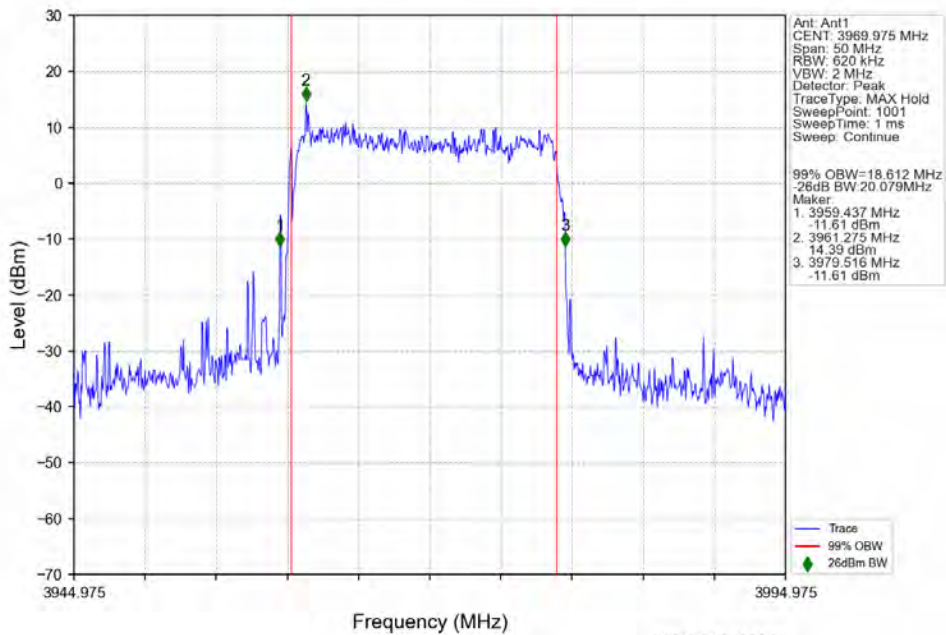

n77a 30kHz SISO NTN 20MHz DFT-s-OFDM 16 QAM 3710.025MHz Outer Full

n77a 30kHz SISO NTN 20MHz DFT-s-OFDM QPSK 3969.975MHz Outer Full