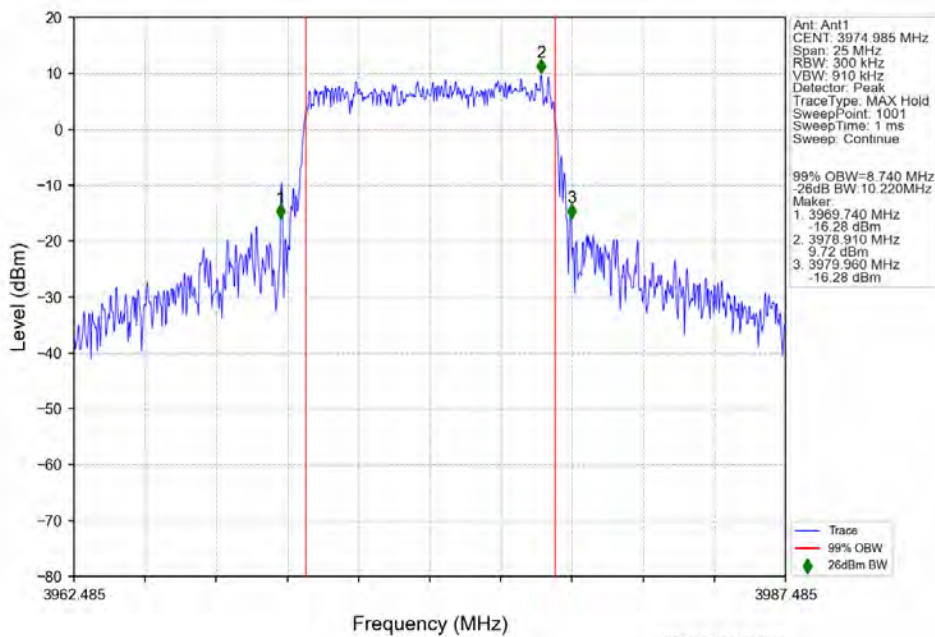

n77a 30kHz SISO NTN 10MHz CP-OFDM 16 QAM 3705.015MHz Outer Full