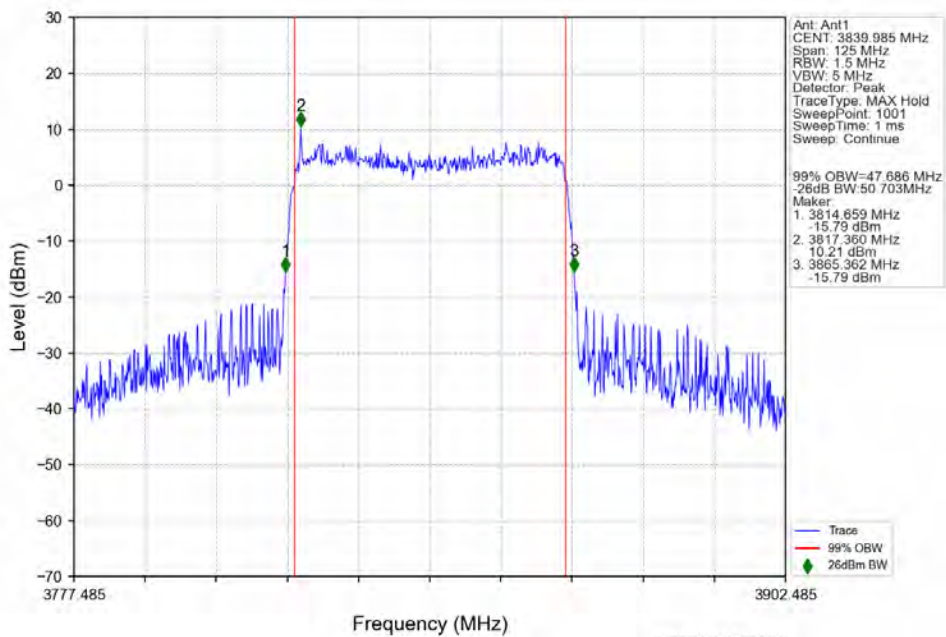

n77a 30kHz SISO NTN 50MHz CP-OFDM 64 QAM 3839.985MHz Outer Full

n77a 30kHz SISO NTN 50MHz CP-OFDM 64 QAM 3954.975MHz Outer Full

n77a 30kHz SISO NTN 50MHz CP-OFDM 256 QAM 3725.025MHz Outer Full

n77a 30kHz SISO NTN 50MHz CP-OFDM 256 QAM 3839.985MHz Outer Full