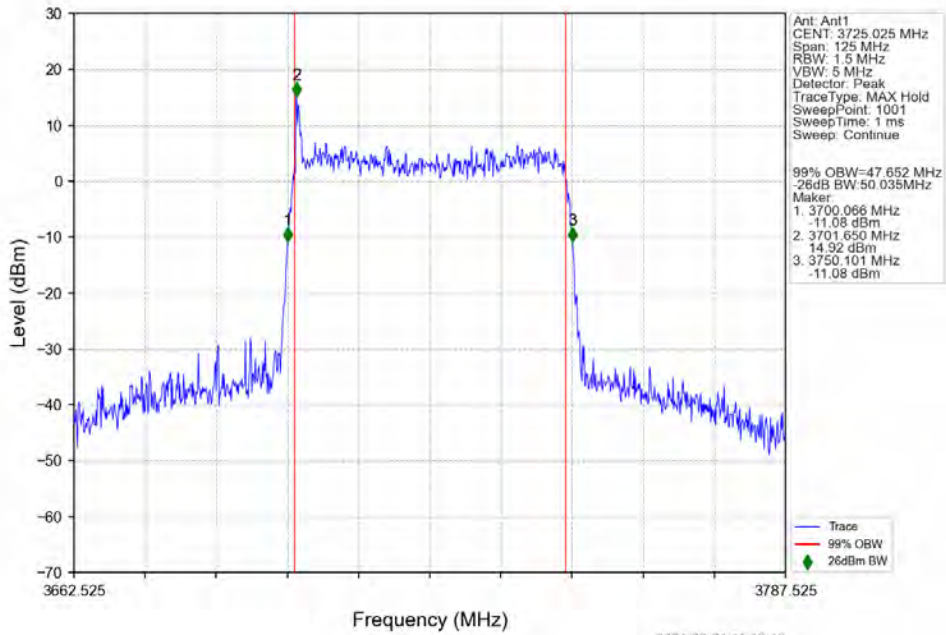

n77a 30kHz SISO NTN 50MHz CP-OFDM 256 QAM 3839.985MHz Outer Full