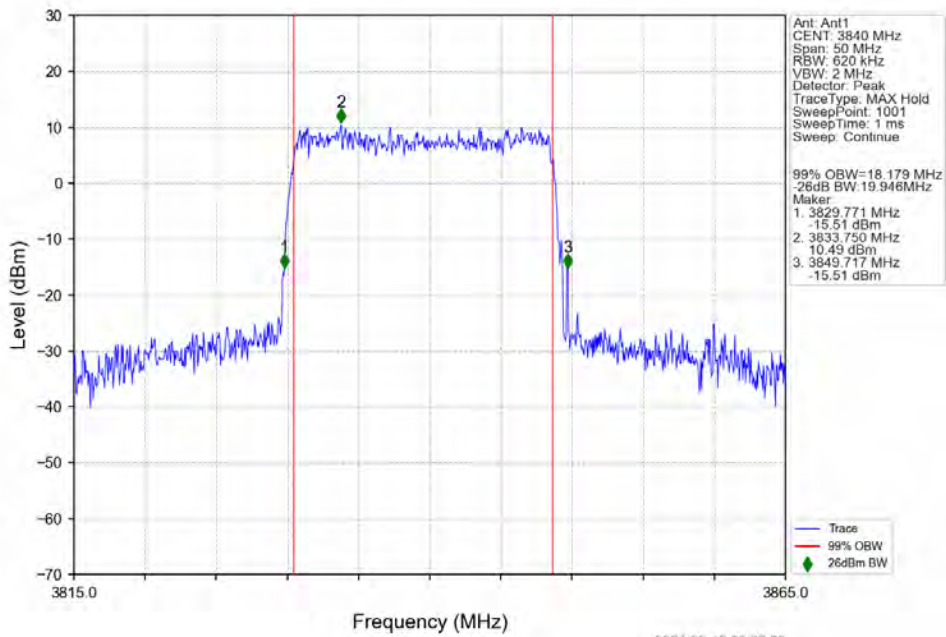

n77a 15kHz SISO NTV 20MHz DFT-s-OFDM 64 QAM 3969.99MHz Outer Full