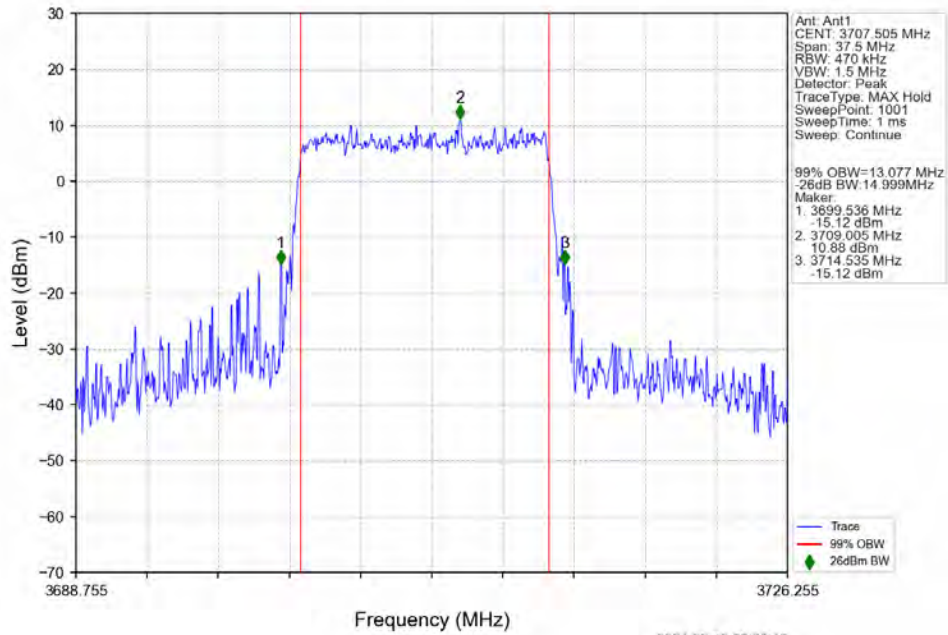

n77a 30kHz SISO NTN 15MHz DFT-s-OFDM QPSK 3707.505MHz Outer Full

n77a 30kHz SISO NTN 15MHz DFT-s-OFDM QPSK 3839.985MHz Outer Full

n77a 30kHz SISO NTN 15MHz DFT-s-OFDM QPSK 3972.495MHz Outer Full

n77a 30kHz SISO NTN 15MHz DFT-s-OFDM 16 QAM 3707.505MHz Outer Full