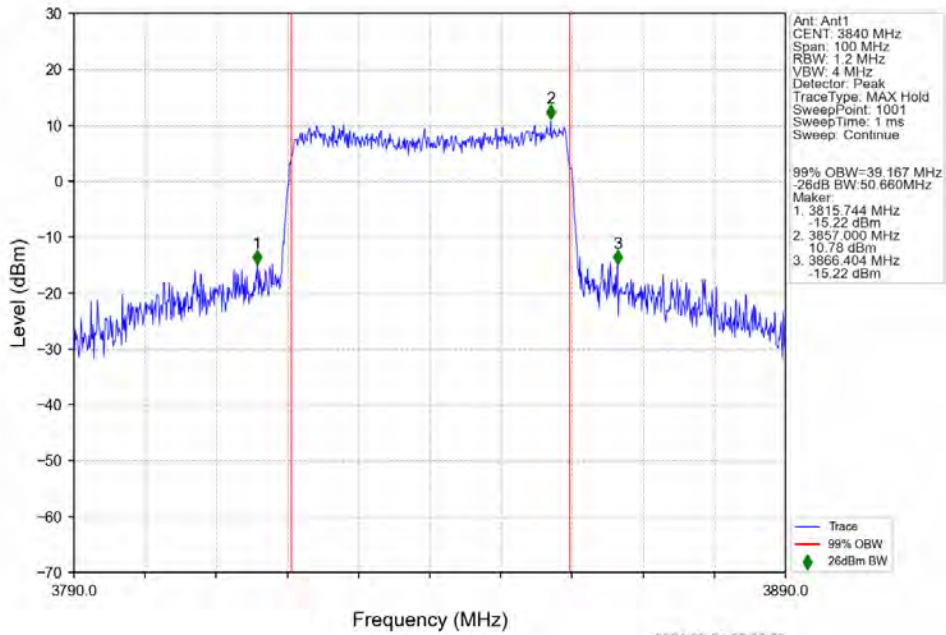

n77a 15kHz SISO NTN 40MHz CP-OFDM QPSK 3960MHz Outer Full