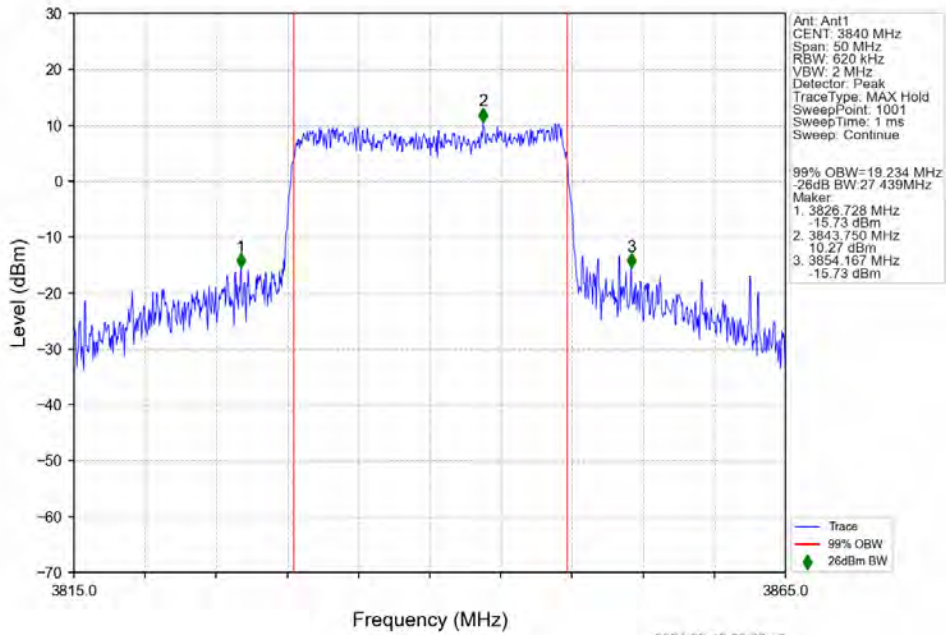

n77a 15kHz SISO NTN 20MHz CP-OFDM QPSK 3969.99MHz Outer Full