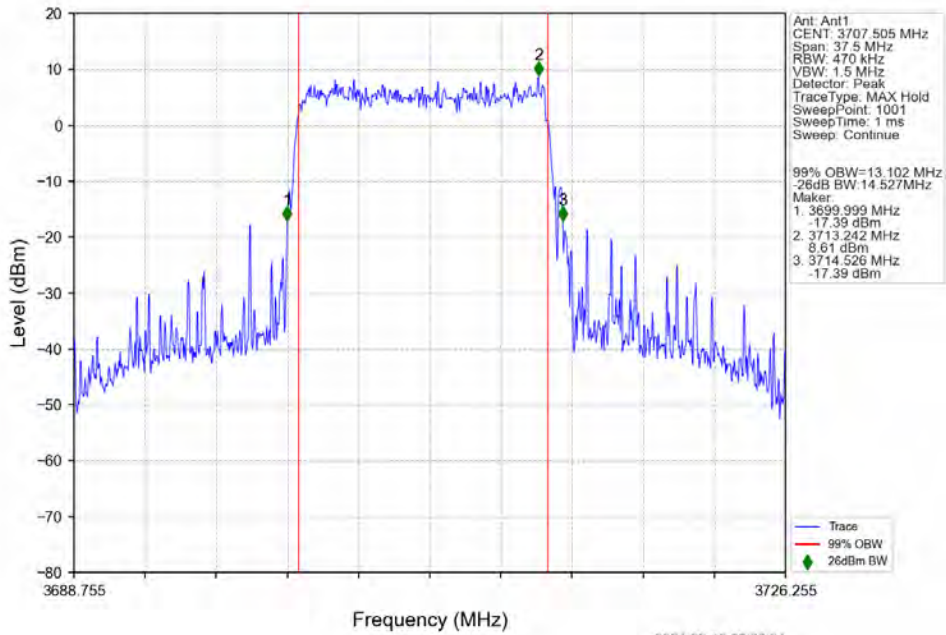

n77a 30kHz SISO NTN 15MHz DFT-s-OFDM 256 QAM 3707.505MHz Outer Full