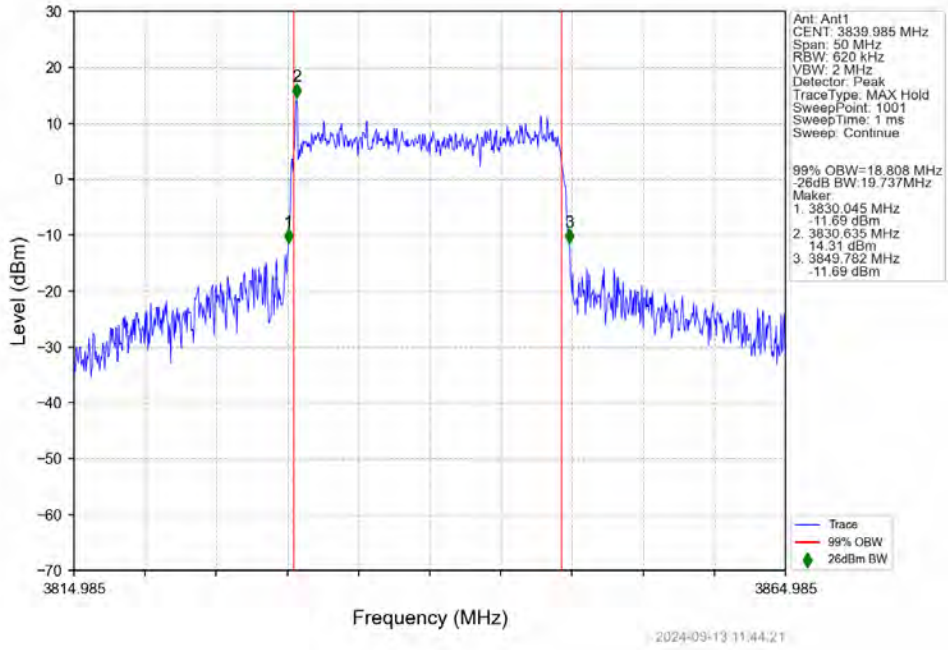

n77a 30kHz SISO NTV 20MHz CP-OFDM QPSK 3969.975MHz Outer Full