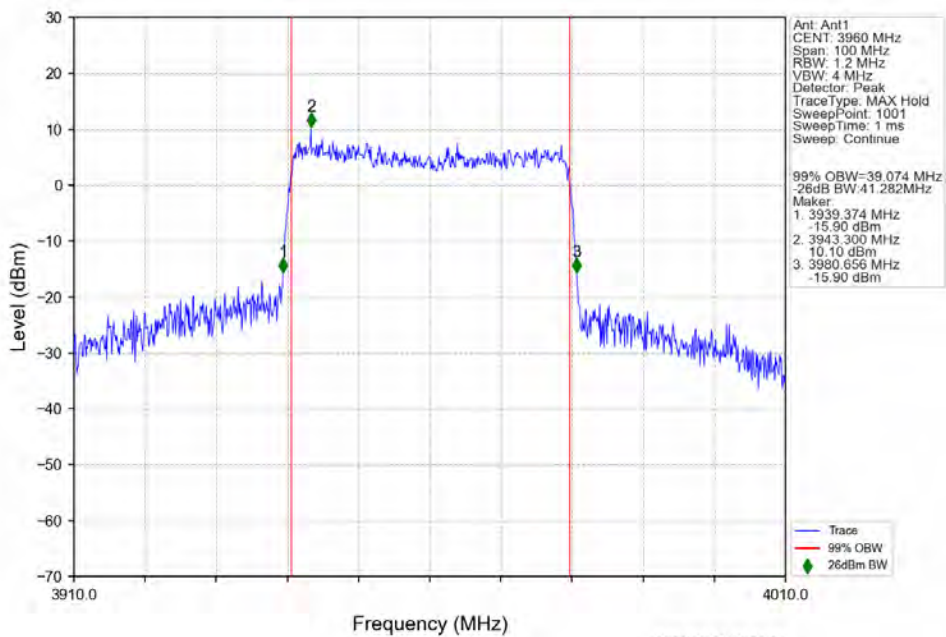

n77a 15kHz SISO NTV 40MHz CP-OFDM 256 QAM 3720MHz Outer Full