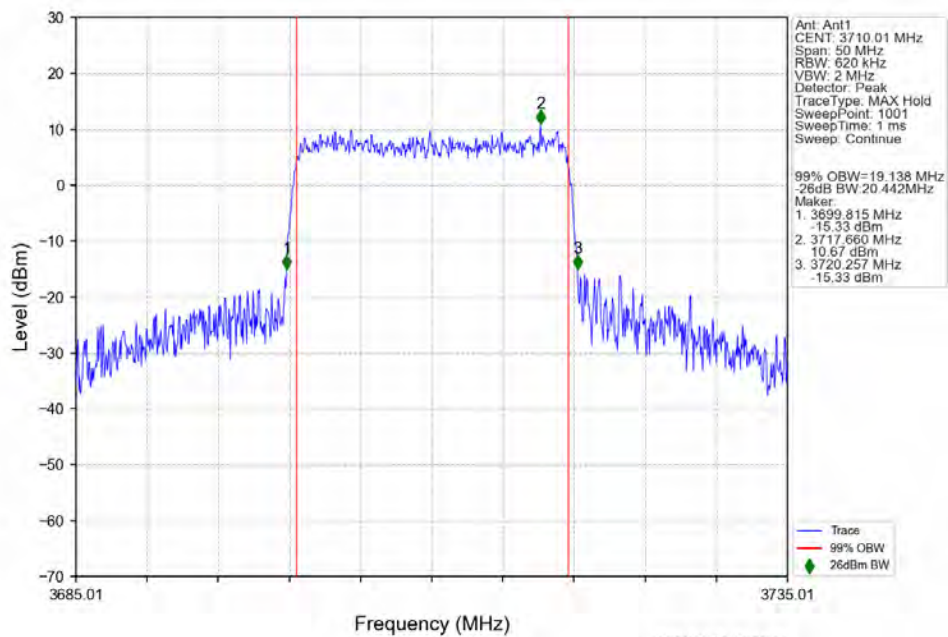

n77a 15kHz SISO NTN 20MHz DFT-s-OFDM 256 QAM 3710.01MHz Outer Full

n77a 15kHz SISO NTN 20MHz DFT-s-OFDM 256 QAM 3840MHz Outer Full

n77a 15kHz SISO NTN 20MHz DFT-s-OFDM 256 QAM 3969.99MHz Outer Full

n77a 15kHz SISO NTN 20MHz CP-OFDM QPSK 3710.01MHz Outer Full