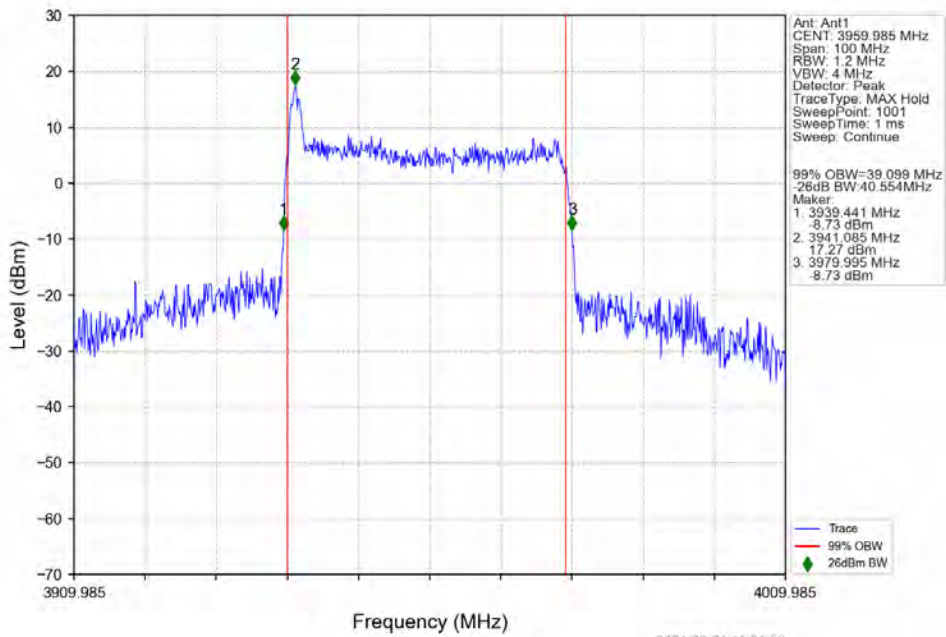

n77a 30kHz SISO NTV 40MHz CP-OFDM QPSK 3959.985MHz Outer Full

n77a 30kHz SISO NTN 40MHz CP-OFDM 16 QAM 3720.015MHz Outer Full

n77a 30kHz SISO NTN 40MHz CP-OFDM 16 QAM 3839.985MHz Outer Full

n77a 30kHz SISO NTN 40MHz CP-OFDM 16 QAM 3959.985MHz Outer Full