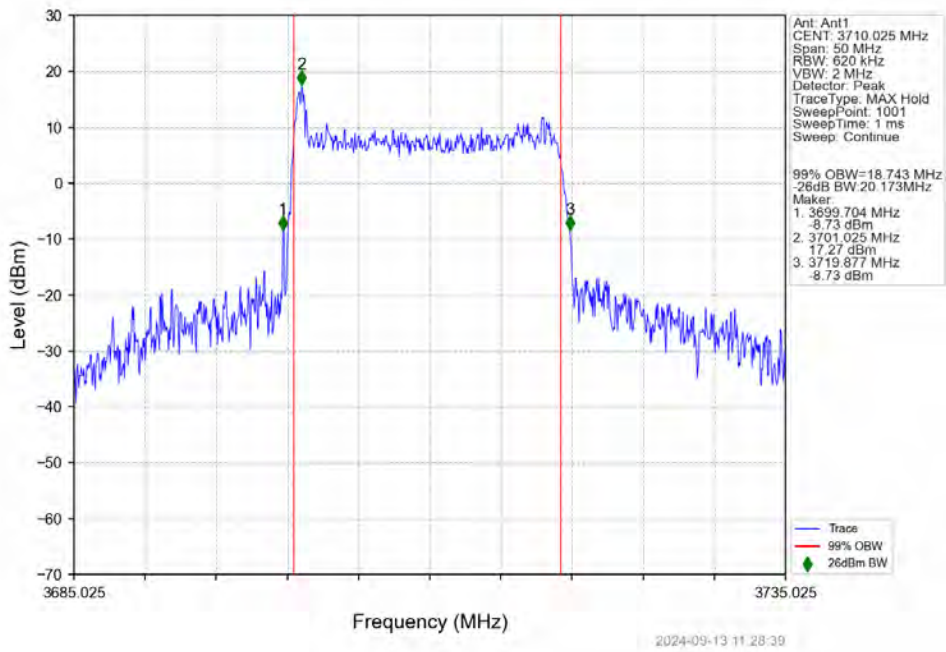

n77a 30kHz SISO NTV 20MHz CP-OFDM QPSK 3839.985MHz Outer Full