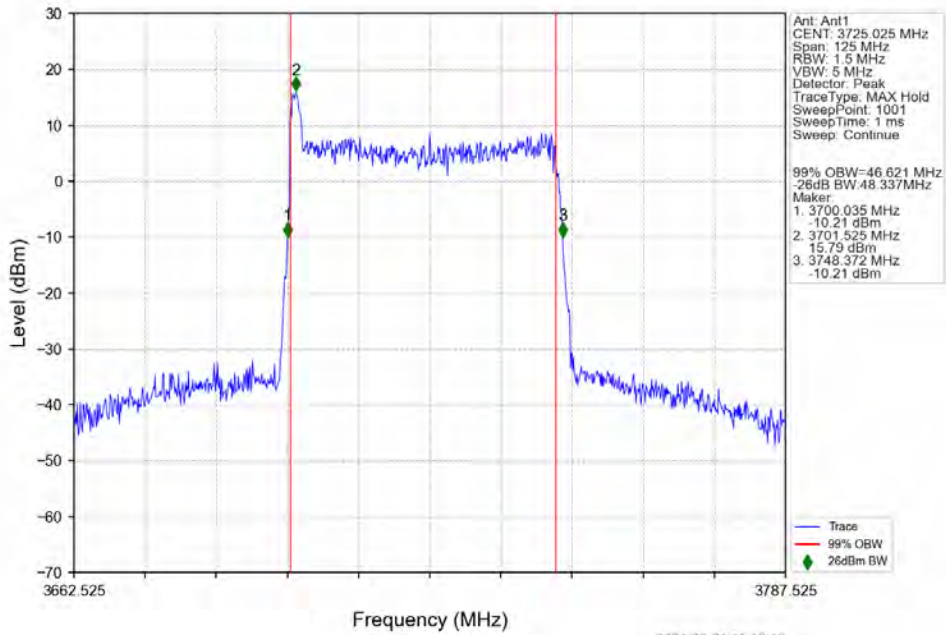

n77a 30kHz SISO NTN 50MHz DFT-s-OFDM 256 QAM 3725.025MHz Outer Full