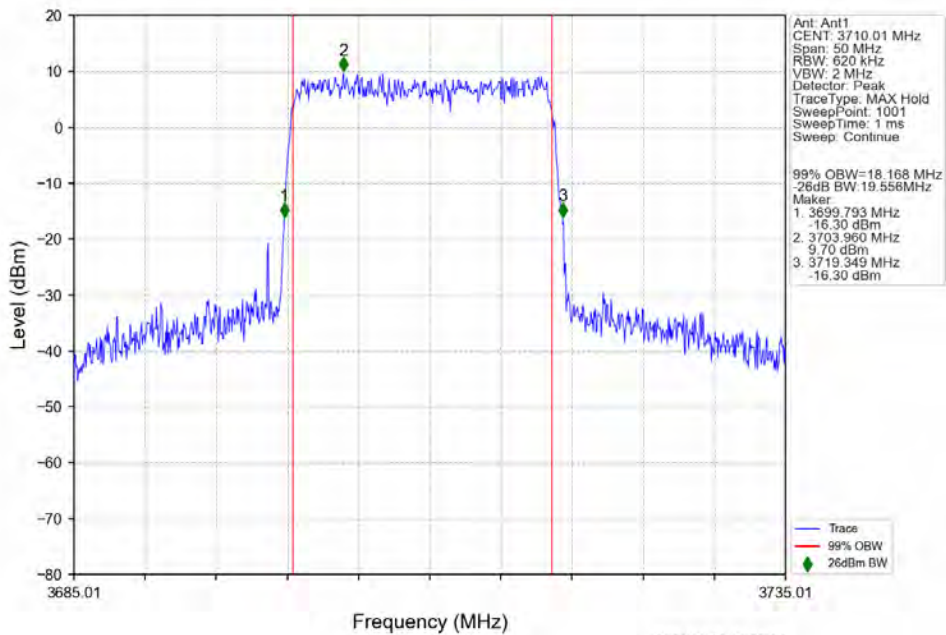

n77a 15kHz SISO NTV 20MHz DFT-s-OFDM 64 QAM 3840MHz Outer Full

n77a 15kHz SISO NTN 20MHz DFT-s-OFDM 64 QAM 3710.01MHz Outer Full