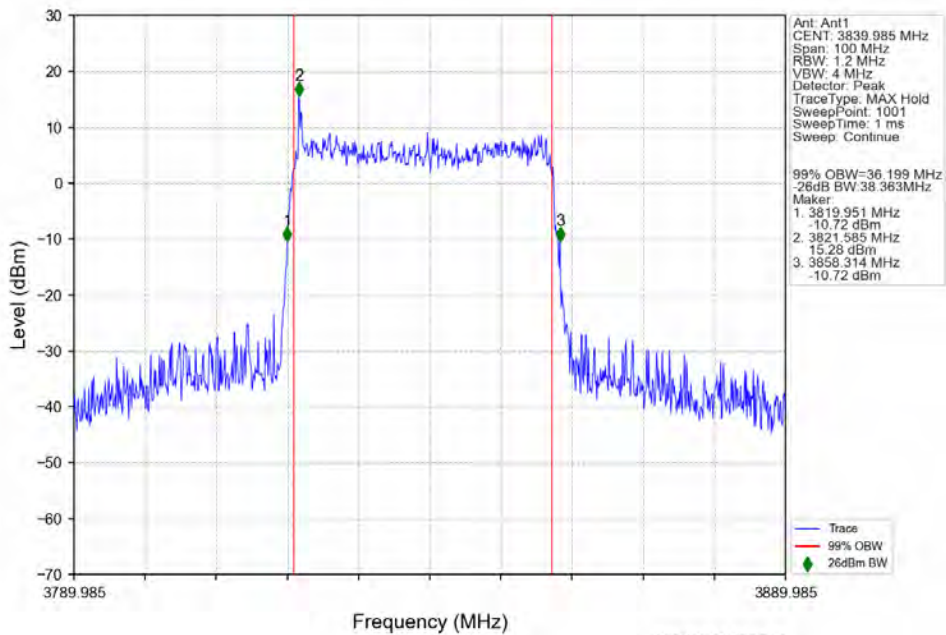

n77a 30kHz SISO NTV 40MHz DFT-s-OFDM 256 QAM 3959.985MHz Outer Full

n77a 30kHz SISO NTN 40MHz DFT-s-OFDM 256 QAM 3839.985MHz Outer Full