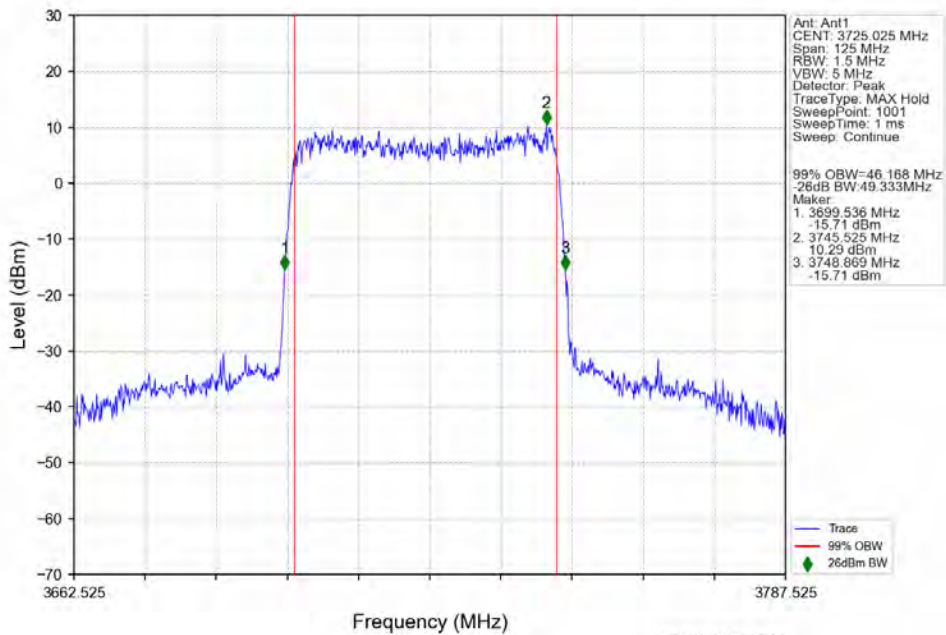

n77a 30kHz SISO NTNv 50MHz DFT-s-OFDM QPSK 3839.985MHz Outer Full

n77a 30kHz SISO NTN 50MHz DFT-s-OFDM QPSK 3725.025MHz Outer Full