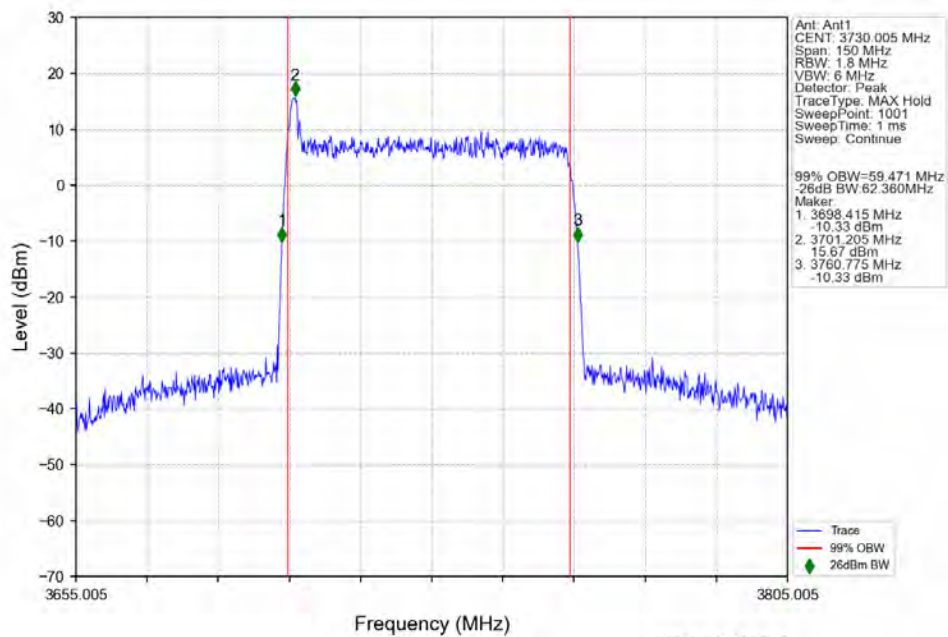

n77a 30kHz SISO NTN 60MHz DFT-s-OFDM 64 QAM 3839.985MHz Outer Full