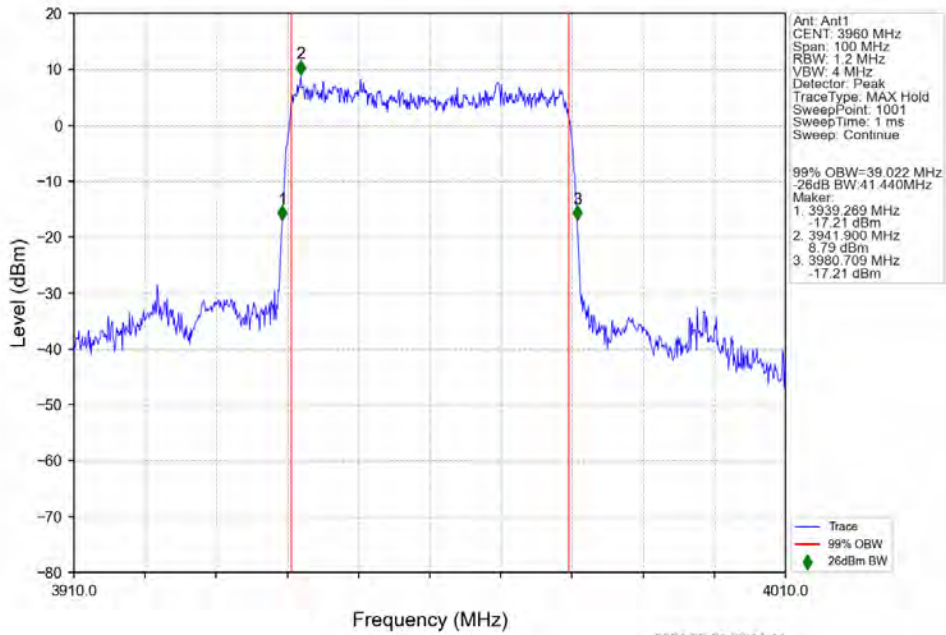

n77a 15kHz SISO NTN 40MHz DFT-s-OFDM PI/2 BPSK 3960MHz Outer Full