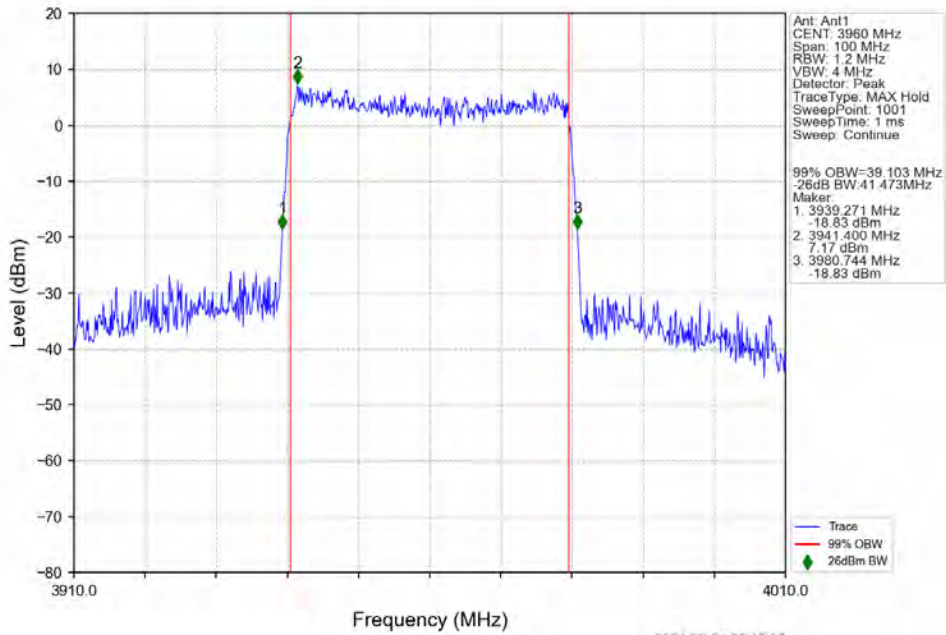

n77a 15kHz SISO NTN 40MHz CP-OFDM QPSK 3720MHz Outer Full