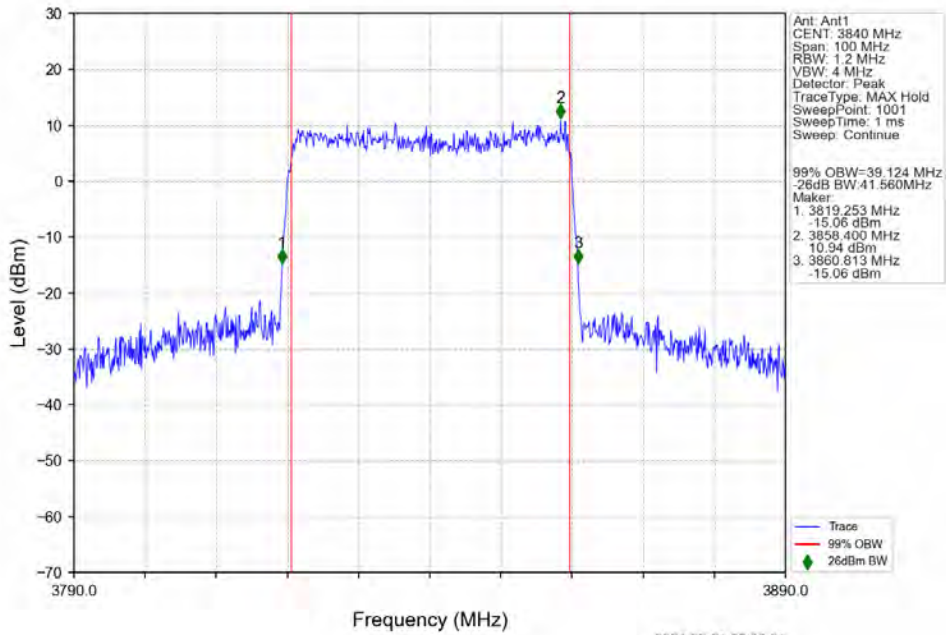

n77a 15kHz SISO NTN 40MHz DFT-s-OFDM 64 QAM 3960MHz Outer Full