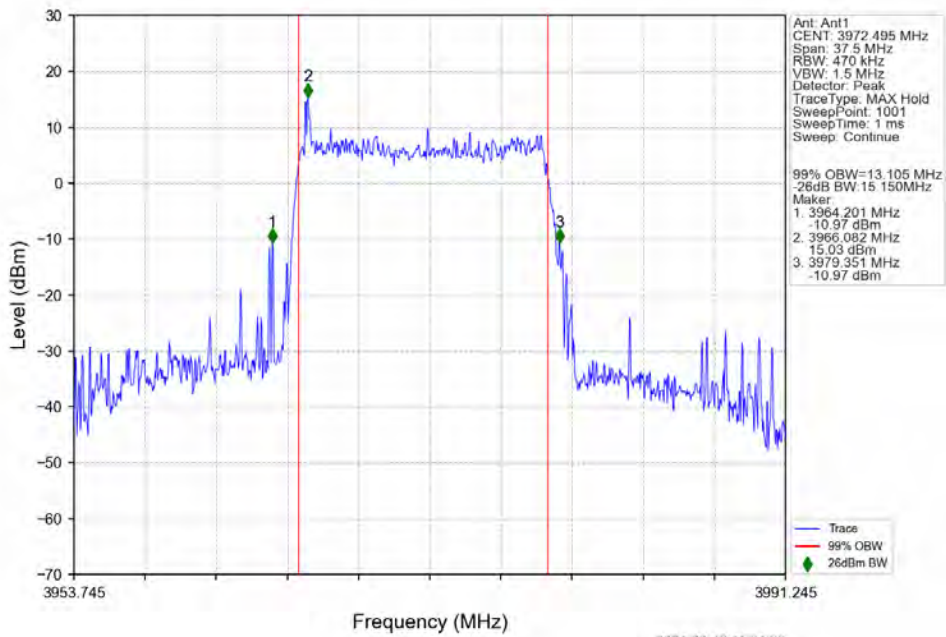

n77a 30kHz SISO NTV 15MHz DFT-s-OFDM 256 QAM 3972.495MHz Outer Full