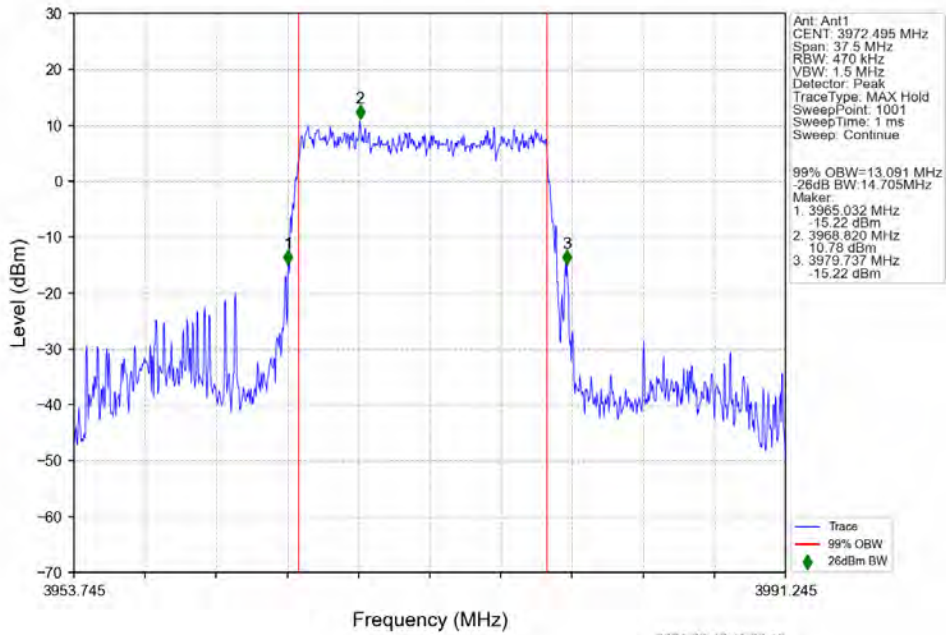

n77a 30kHz SISO NTN 10MHz CP-OFDM 256 QAM 3839.985MHz Outer Full

n77a 30kHz SISO NTN 10MHz CP-OFDM 256 QAM 3974.985MHz Outer Full

4.2.7 30k\_SISO\_15MHz\_NTNV

n77a 30kHz SISO NTN 15MHz DFT-s-OFDM PI/2 BPSK 3972.495MHz Outer Full