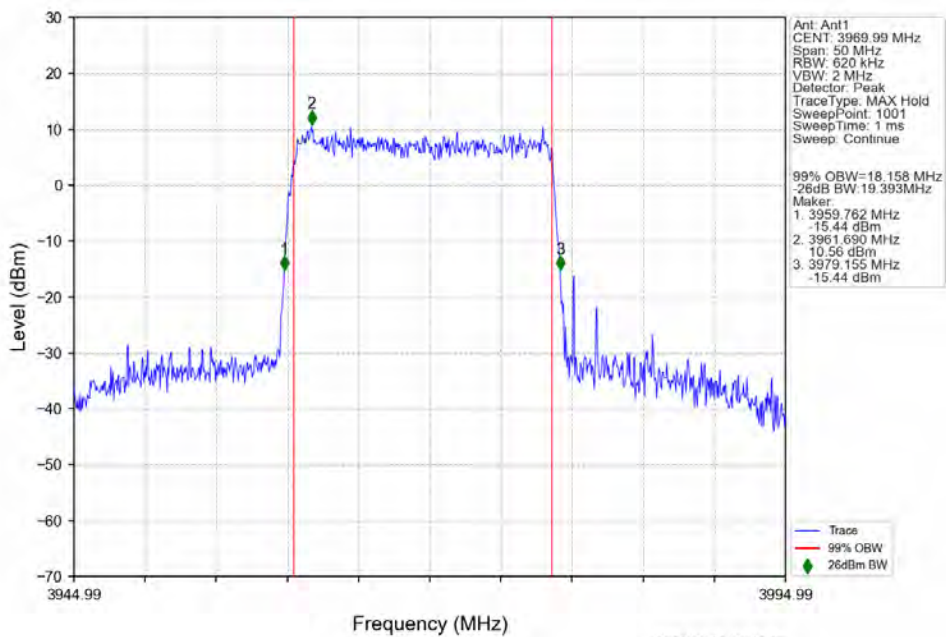

n77a 15kHz SISO NTN 20MHz DFT-s-OFDM 16 QAM 3969.99MHz Outer Full

n77a 15kHz SISO NTN 20MHz DFT-s-OFDM 64 QAM 3710.01MHz Outer Full

n77a 15kHz SISO NTV 20MHz DFT-s-OFDM 64 QAM 3840MHz Outer Full

n77a 15kHz SISO NTV 20MHz DFT-s-OFDM 64 QAM 3969.99MHz Outer Full