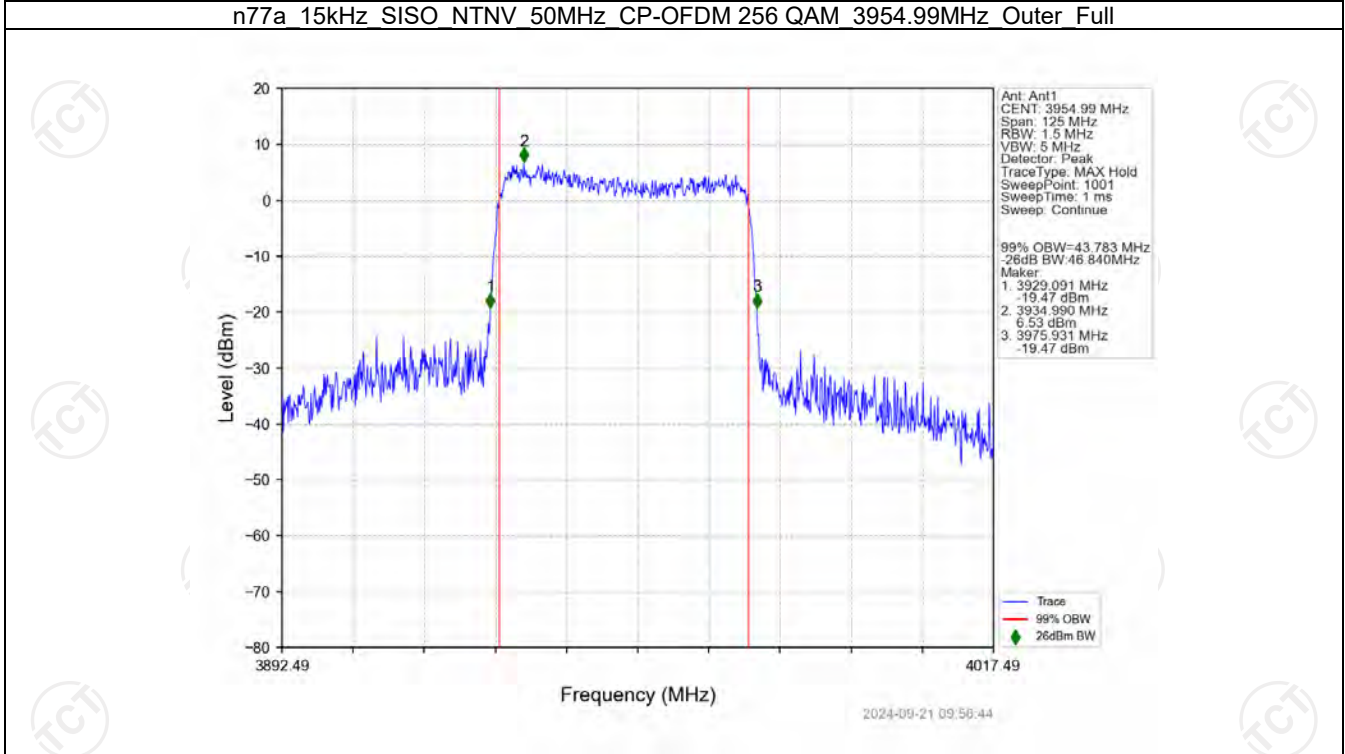

n77a 15kHz SISO NTN 50MHz CP-OFDM 256 QAM 3954.99MHz Outer Full