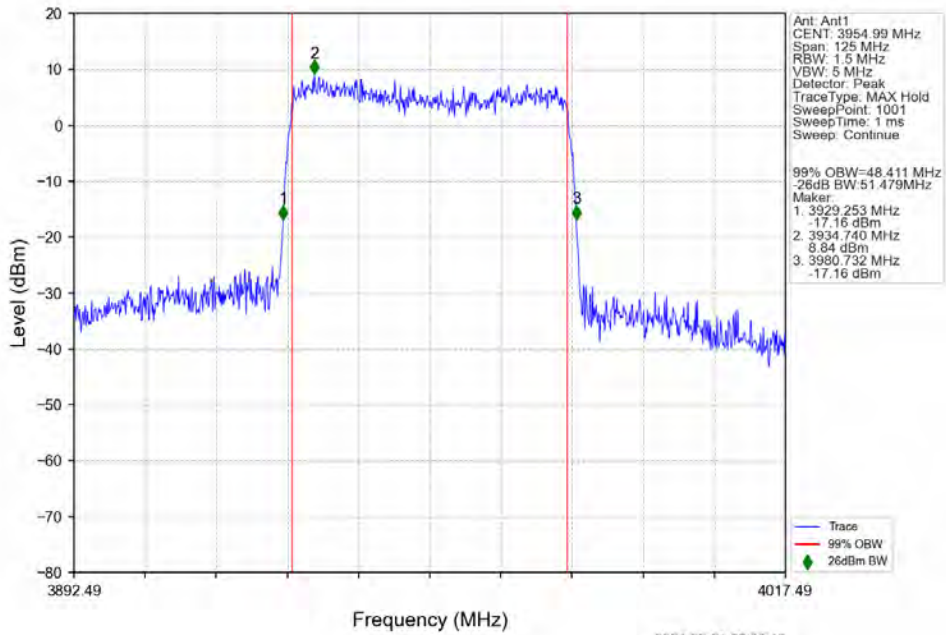

n77a 15kHz SISO NTN 50MHz DFT-s-OFDM 64 QAM 3725.01MHz Outer Full