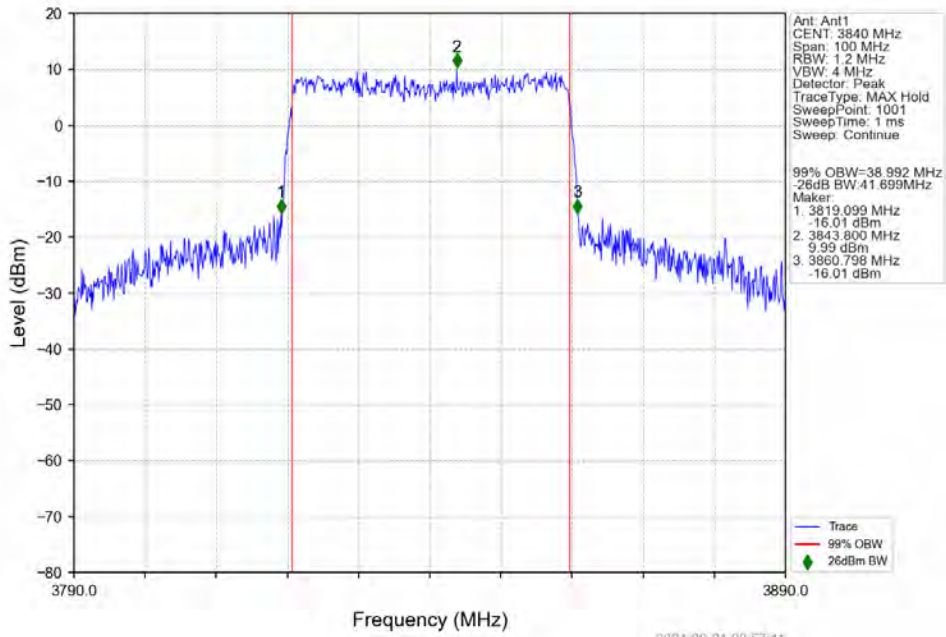

n77a 15kHz SISO NTN 40MHz CP-OFDM 64 QAM 3960MHz Outer Full