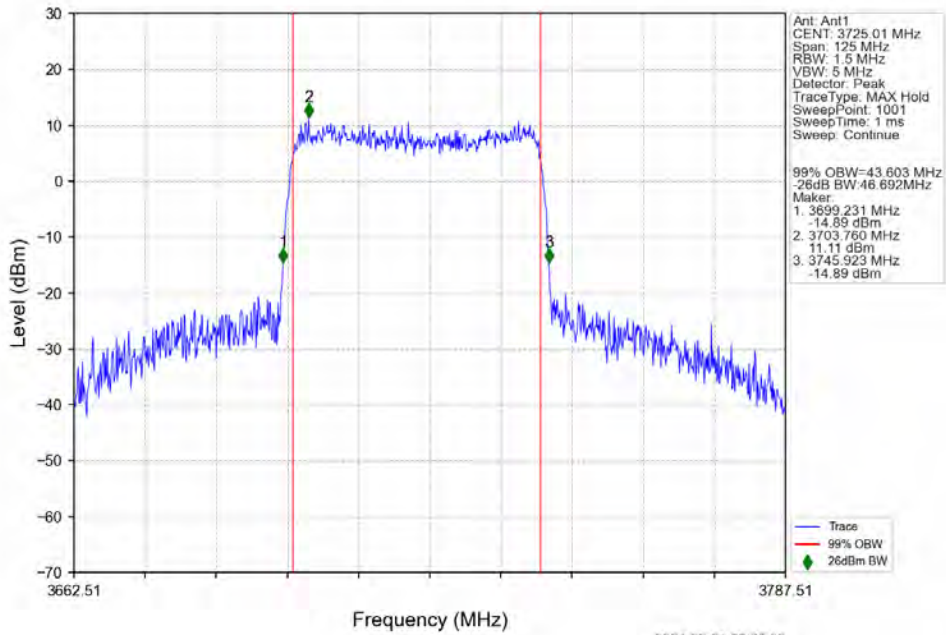

n77a 15kHz SISO NTN 50MHz CP-OFDM 16 QAM 3840MHz Outer Full