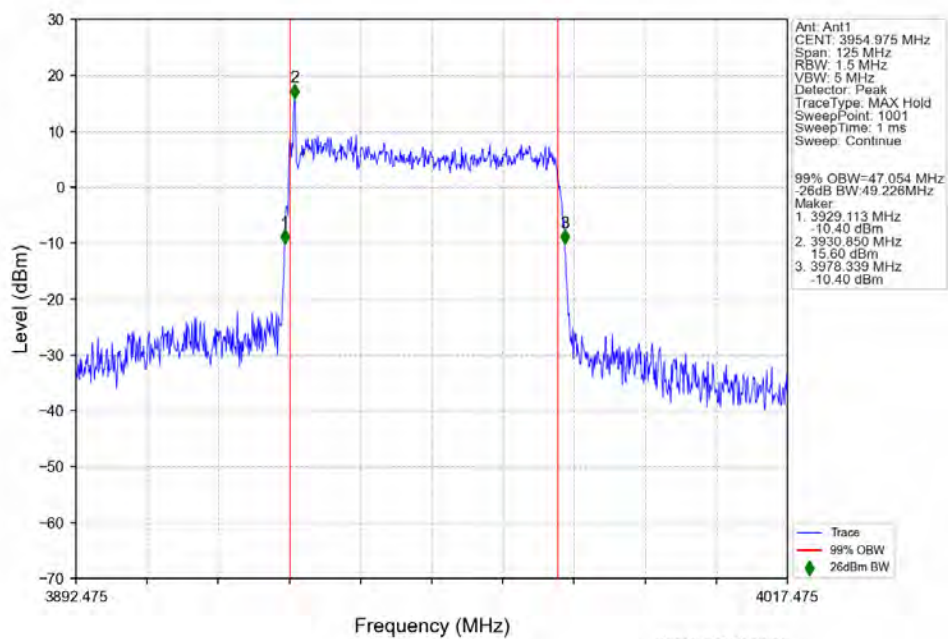

n77a 30kHz SISO NTN 50MHz DFT-s-OFDM 64 QAM 3954.975MHz Outer Full