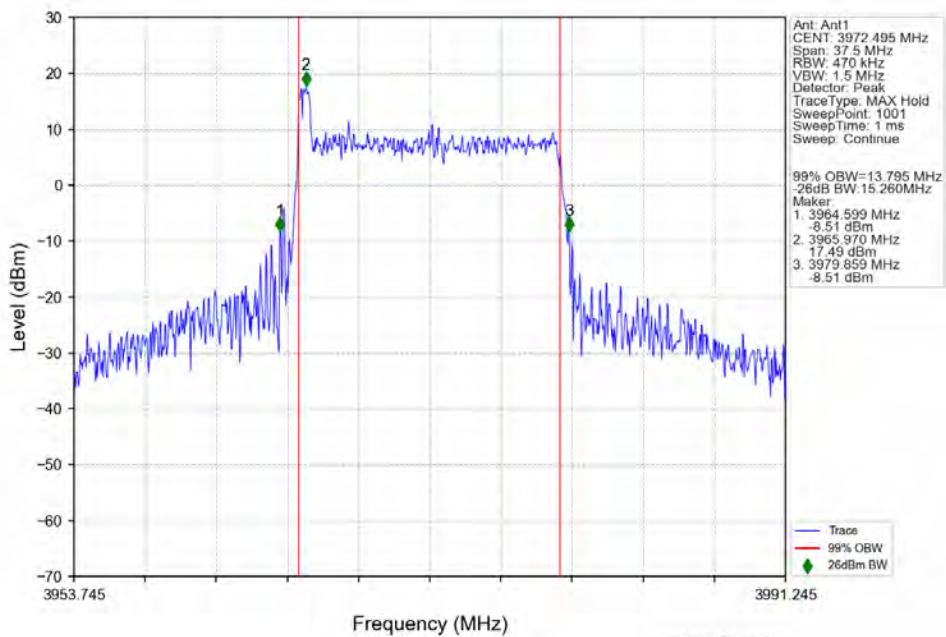

n77a 30kHz SISO NTV 15MHz DFT-s-OFDM 256 QAM 3972.495MHz Outer Full

n77a 30kHz SISO NTV 15MHz CP-OFDM QPSK 3707.505MHz Outer Full

n77a 30kHz SISO NTV 15MHz CP-OFDM QPSK 3839.985MHz Outer Full

n77a 30kHz SISO NTV 15MHz CP-OFDM QPSK 3972.495MHz Outer Full