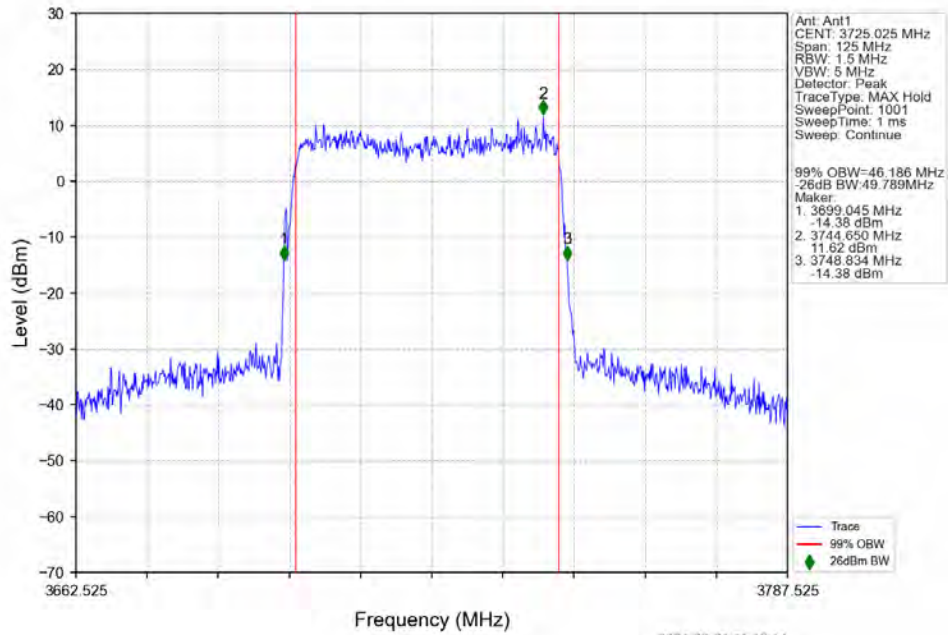

n77a 30kHz SISO NTN 50MHz DFT-s-OFDM QPSK 3725.025MHz Outer Full

n77a 30kHz SISO NTNv 50MHz DFT-s-OFDM QPSK 3839.985MHz Outer Full

n77a 30kHz SISO NTNv 50MHz DFT-s-OFDM QPSK 3954.975MHz Outer Full

n77a 30kHz SISO NTN 50MHz DFT-s-OFDM 16 QAM 3725.025MHz Outer Full