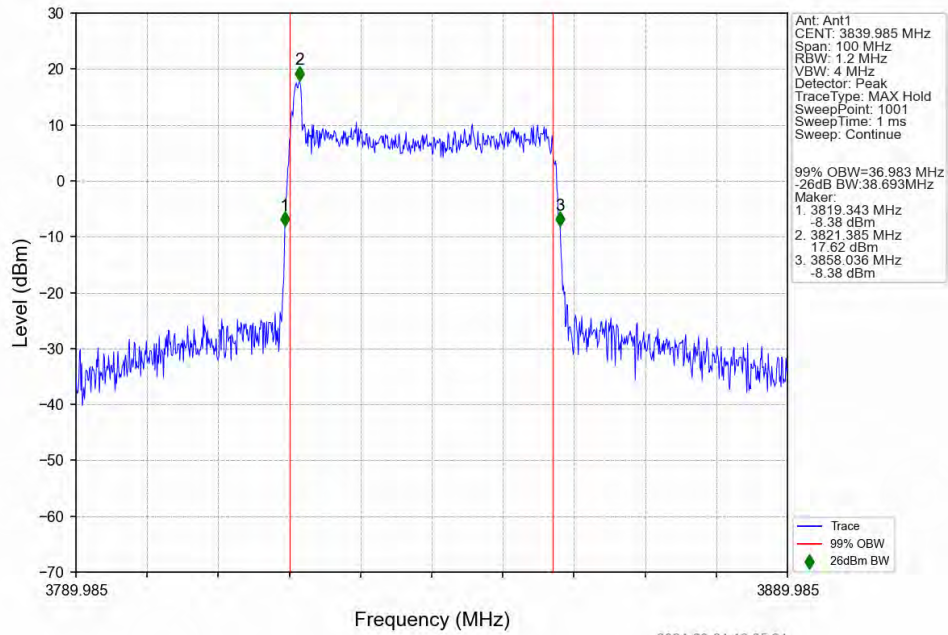

n77a 30kHz SISO NTN 40MHz DFT-s-OFDM 64 QAM 3959.985MHz Outer Full