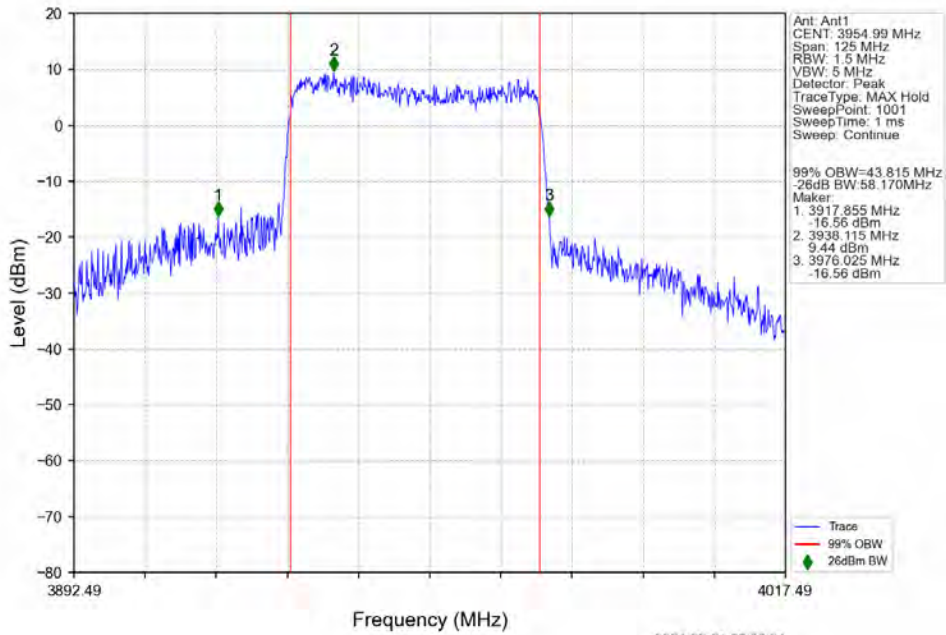

n77a 15kHz SISO NTV 50MHz CP-OFDM 64 QAM 3725.01MHz Outer Full