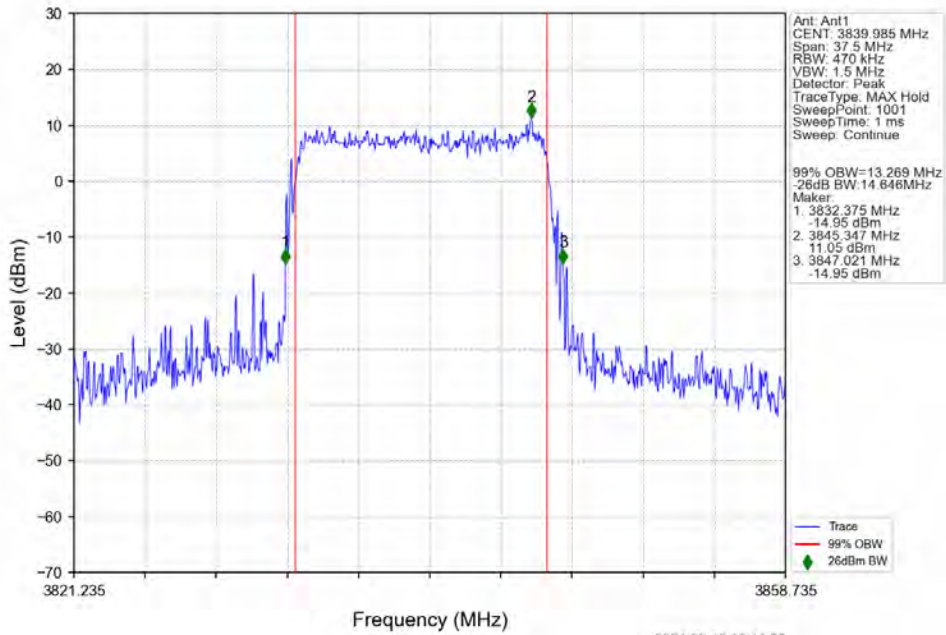

n77a 30kHz SISO NTN 15MHz DFT-s-OFDM QPSK 3972.495MHz Outer Full