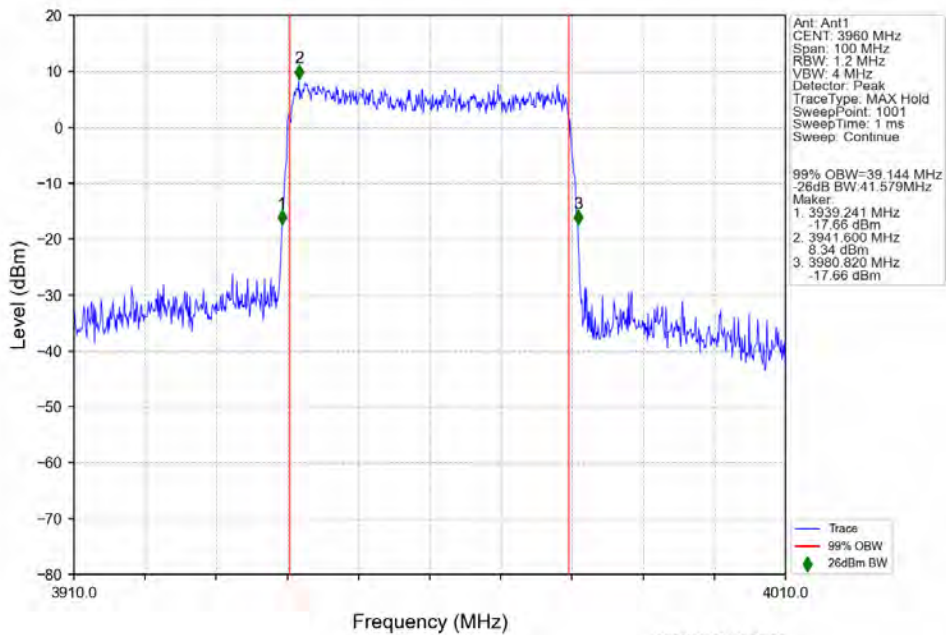

n77a 15kHz SISO NTN 40MHz DFT-s-OFDM PI/2 BPSK 3960MHz Outer Full

n77a 15kHz SISO NTN 40MHz DFT-s-OFDM QPSK 3720MHz Outer Full

n77a 15kHz SISO NTN 40MHz DFT-s-OFDM QPSK 3840MHz Outer Full

n77a 15kHz SISO NTN 40MHz DFT-s-OFDM QPSK 3960MHz Outer Full