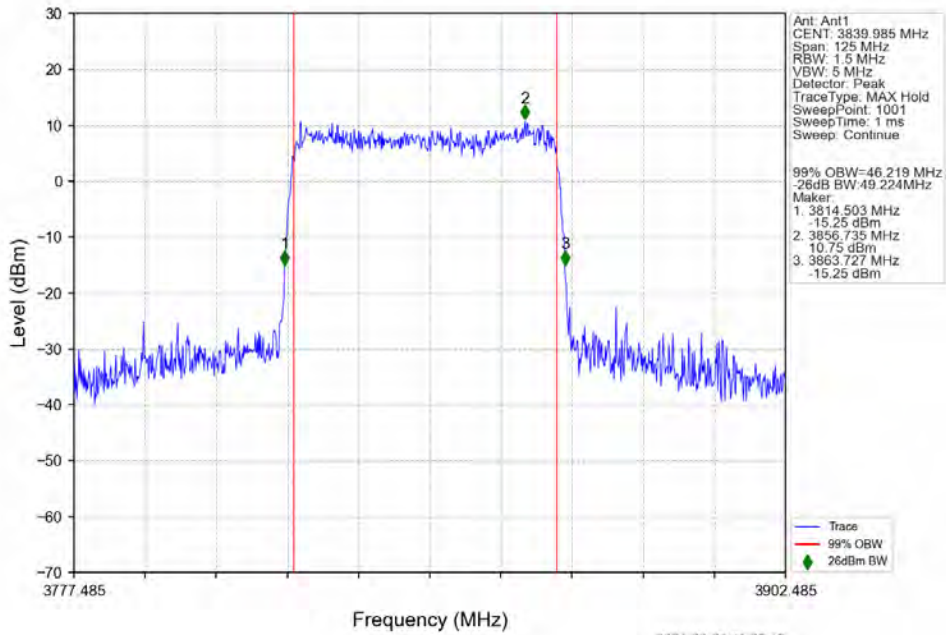

n77a 30kHz SISO NTNv 50MHz DFT-s-OFDM QPSK 3954.975MHz Outer Full