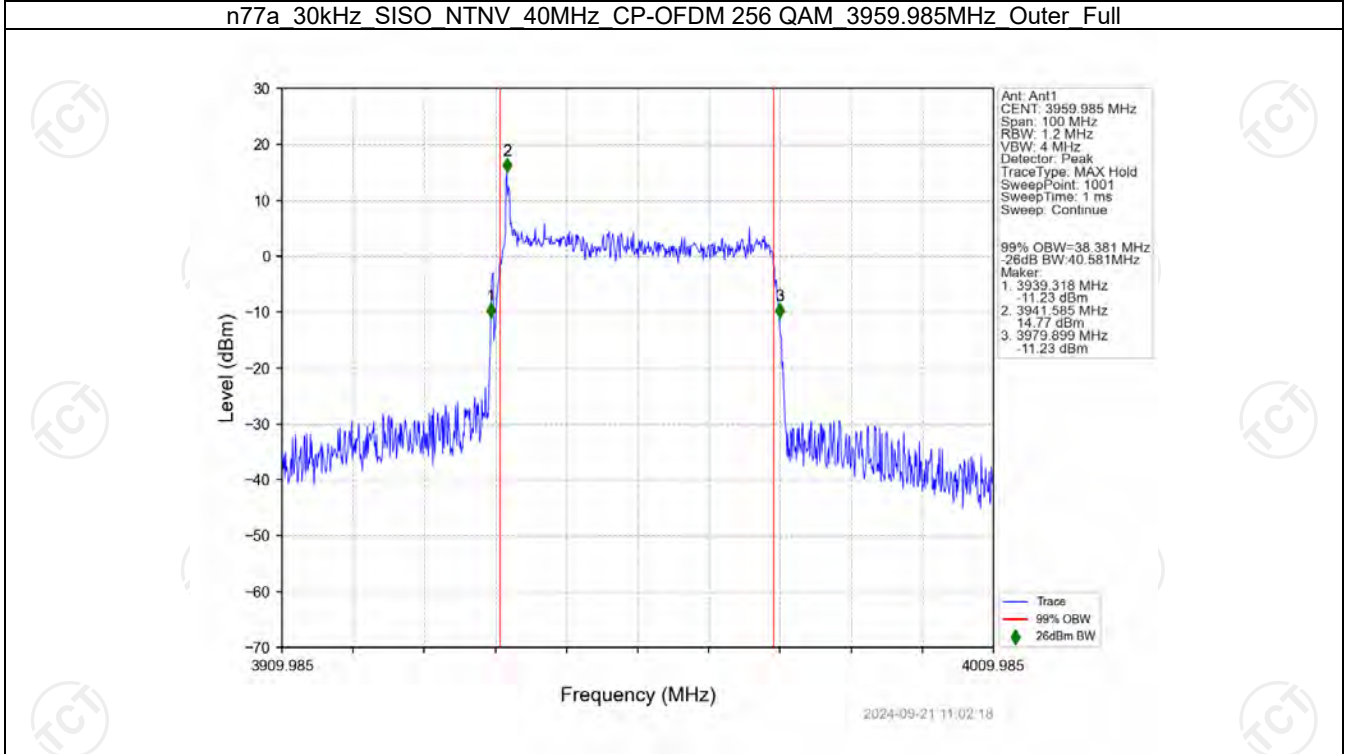

n77a 30kHz SISO NTN 40MHz CP-OFDM 256 QAM 3959.985MHz Outer Full