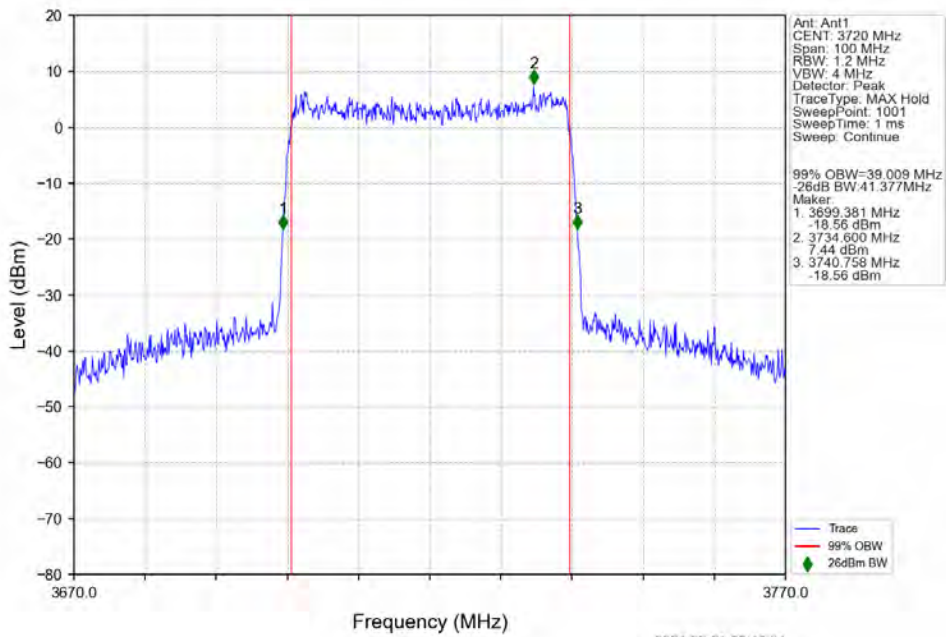

n77a 15kHz SISO NTN 40MHz CP-OFDM 64 QAM 3840MHz Outer Full

n77a 15kHz SISO NTN 40MHz CP-OFDM 64 QAM 3960MHz Outer Full

n77a 15kHz SISO NTV 40MHz CP-OFDM 256 QAM 3720MHz Outer Full

n77a 15kHz SISO NTV 40MHz CP-OFDM 256 QAM 3840MHz Outer Full