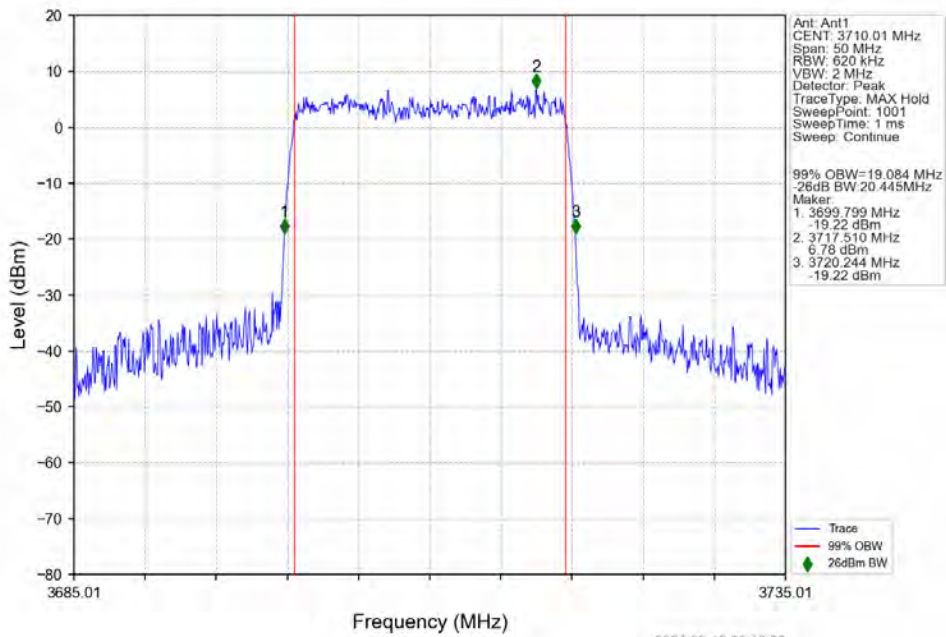

n77a 15kHz SISO NTN 20MHz CP-OFDM 256 QAM 3710.01MHz Outer Full