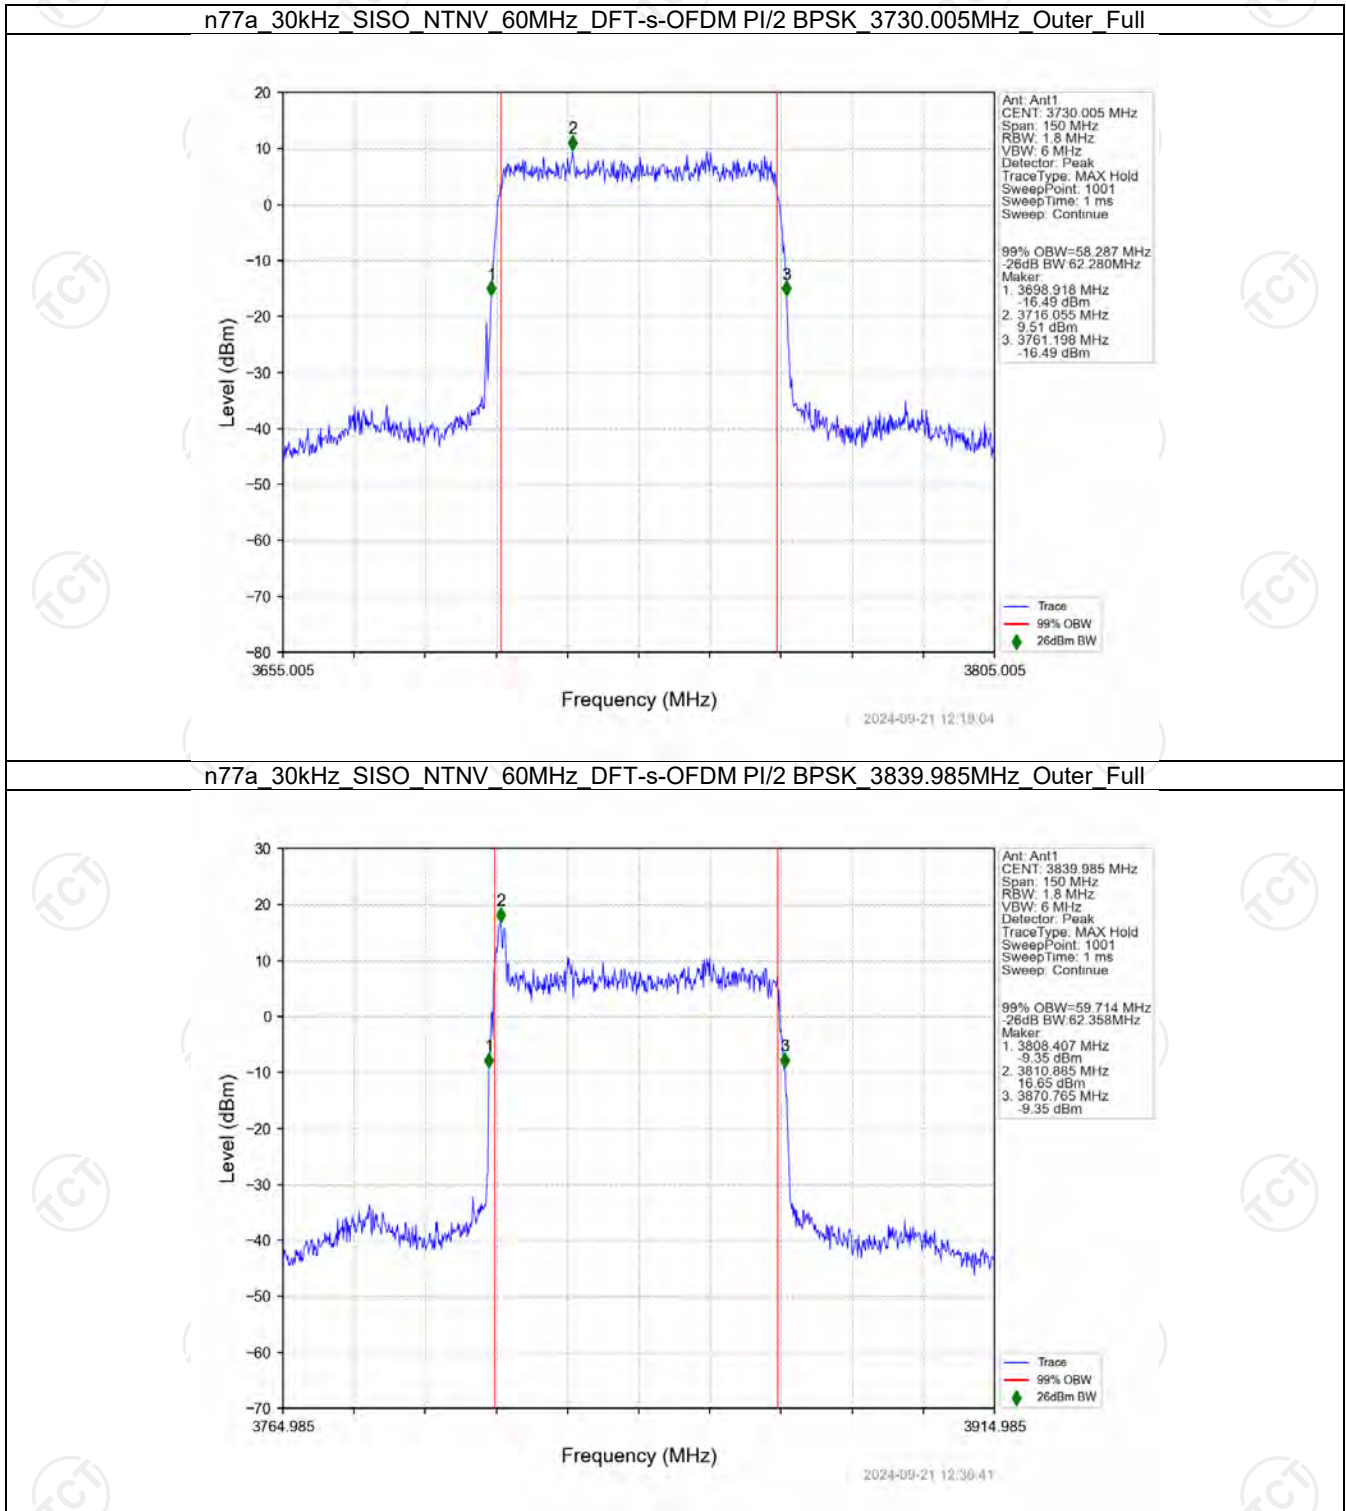

n77a 30kHz SISO NTN 60MHz DFT-s-OFDM PI/2 BPSK 3949.995MHz Outer Full

4.2.11 30k_SISO_60MHz_NTNV