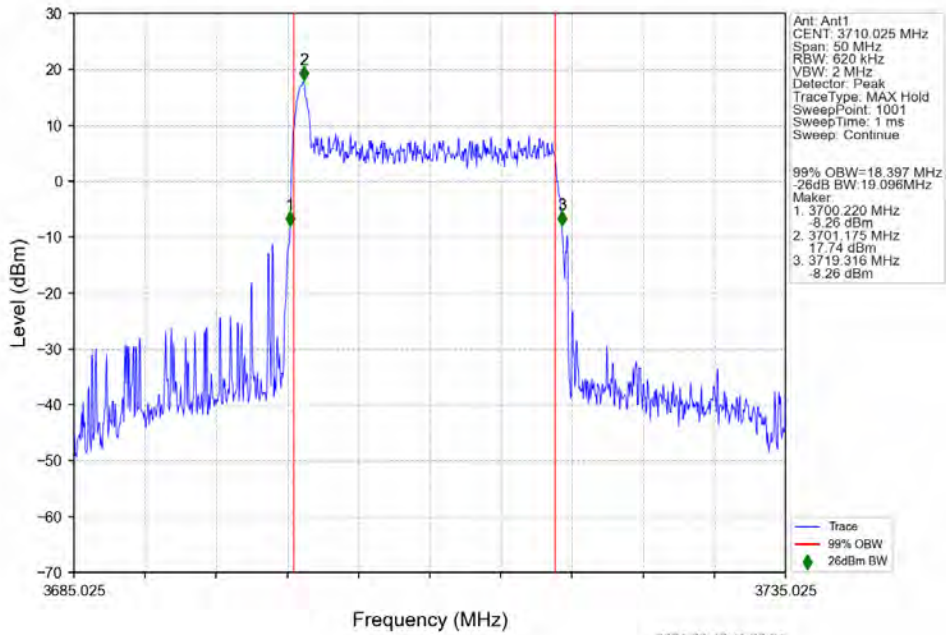

n77a 30kHz SISO NTV 20MHz DFT-s-OFDM 256 QAM 3710.025MHz Outer Full