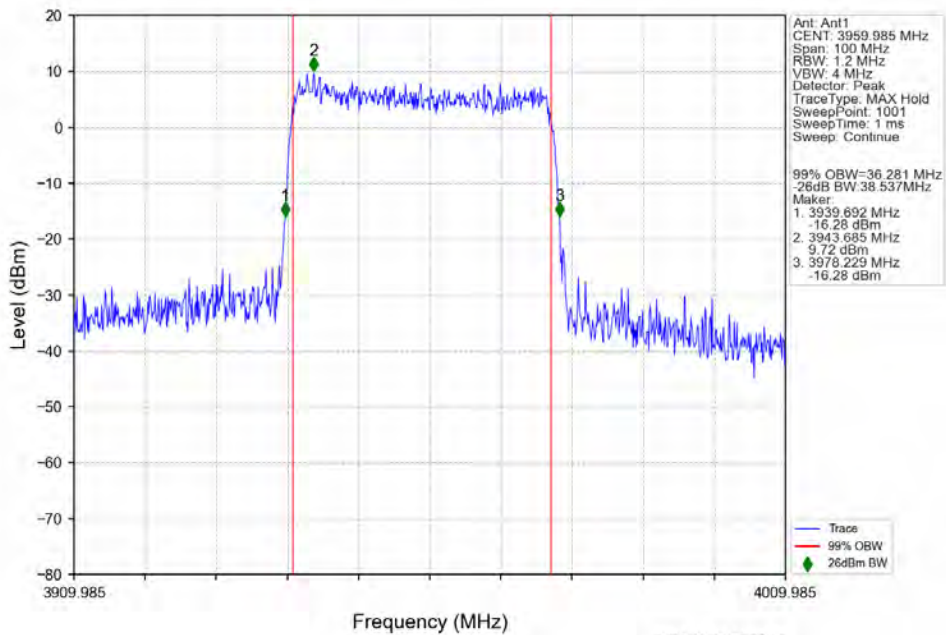

n77a 30kHz SISO NTN 40MHz DFT-s-OFDM 16 QAM 3720.015MHz Outer Full