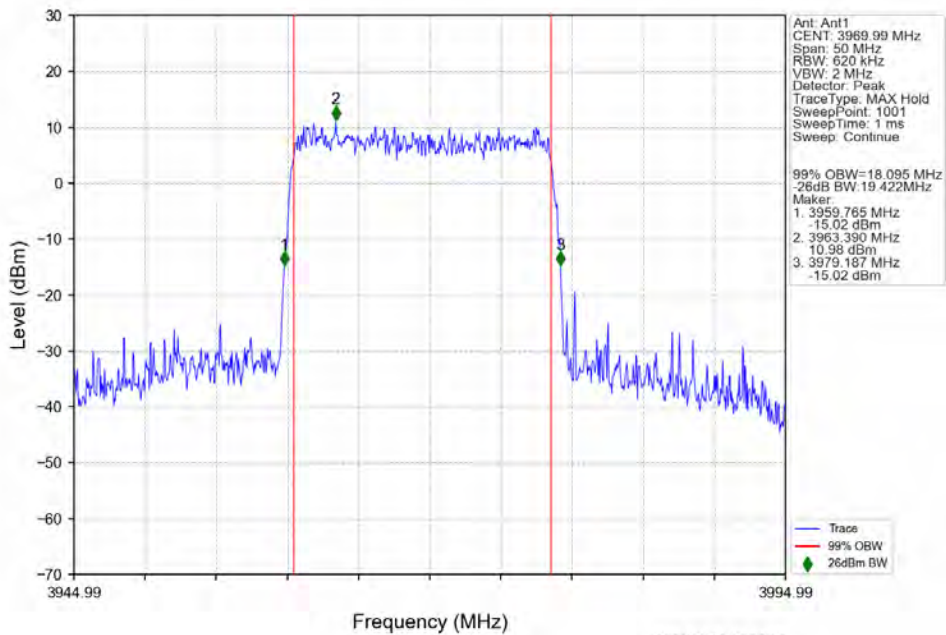

n77a 15kHz SISO NTN 20MHz DFT-s-OFDM QPSK 3840MHz Outer Full

n77a 15kHz SISO NTN 20MHz DFT-s-OFDM QPSK 3969.99MHz Outer Full

n77a 15kHz SISO NTV 20MHz DFT-s-OFDM 16 QAM 3710.01MHz Outer Full

n77a 15kHz SISO NTV 20MHz DFT-s-OFDM 16 QAM 3840MHz Outer Full