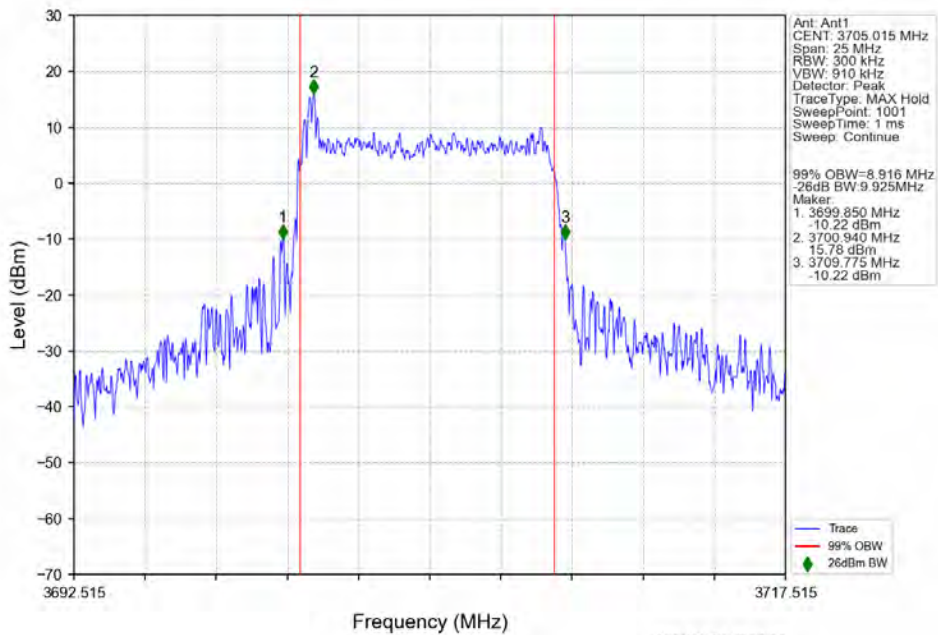

n77a 30kHz SISO NTN 10MHz CP-OFDM 64 QAM 3839.985MHz Outer Full