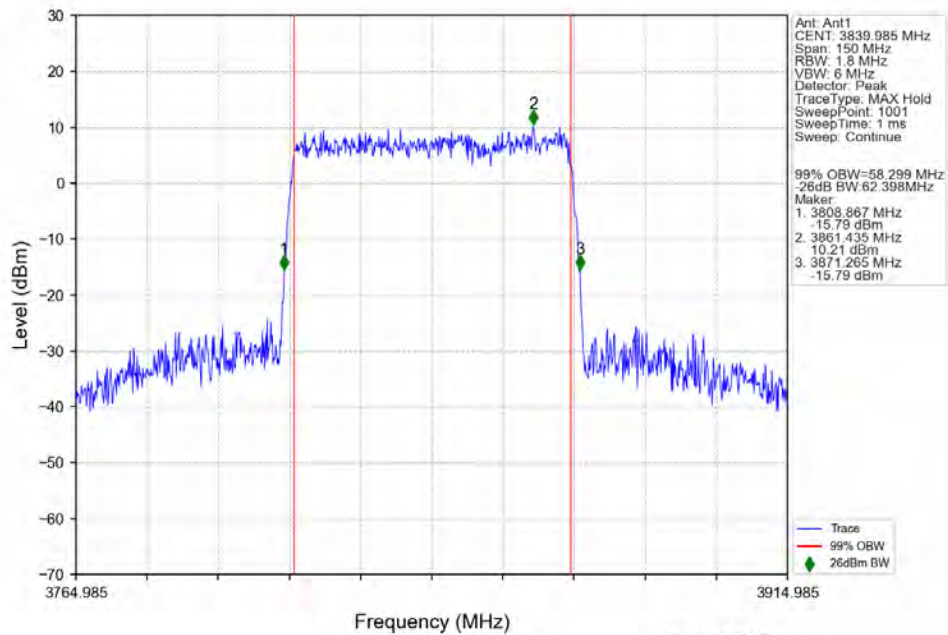

n77a 30kHz SISO NTN 60MHz DFT-s-OFDM QPSK 3839.985MHz Outer Full

n77a 30kHz SISO NTN 60MHz DFT-s-OFDM QPSK 3949.995MHz Outer Full

n77a 30kHz SISO NTN 60MHz DFT-s-OFDM 16 QAM 3730.005MHz Outer Full

n77a 30kHz SISO NTN 60MHz DFT-s-OFDM 16 QAM 3839.985MHz Outer Full