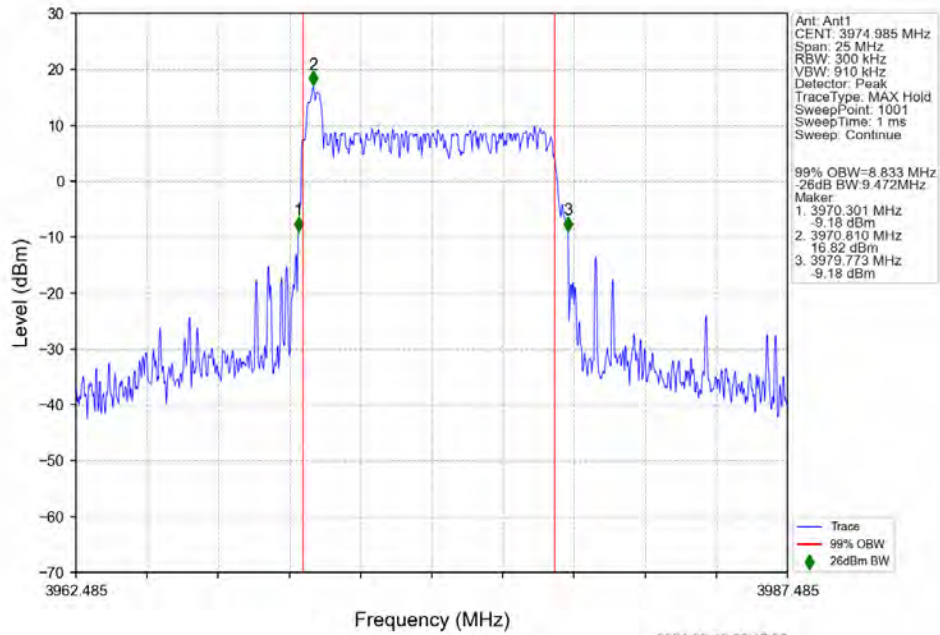

n77a 30kHz SISO NTN 10MHz DFT-s-OFDM 64 QAM 3705.015MHz Outer Full