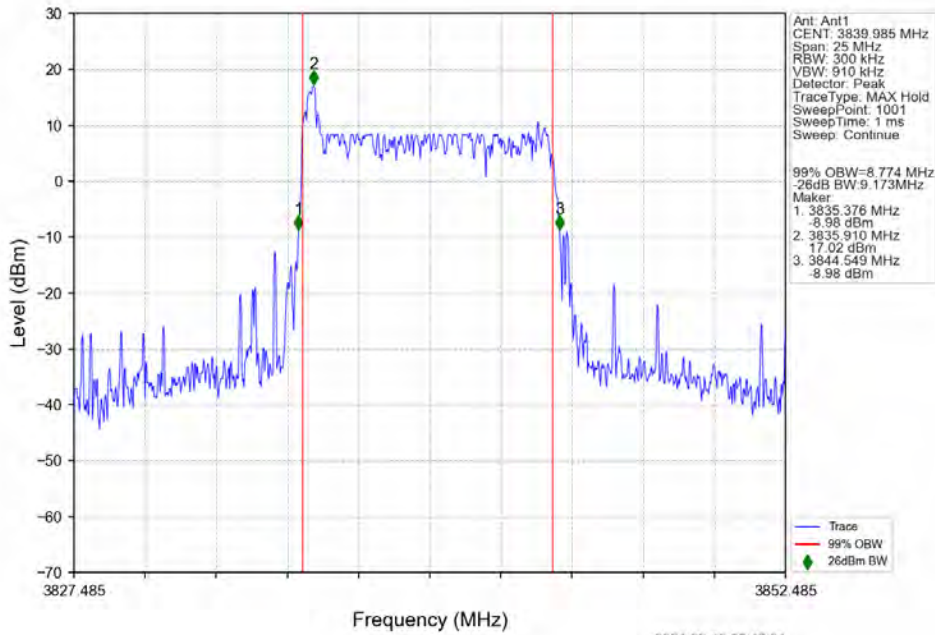

n77a 30kHz SISO NTN 10MHz DFT-s-OFDM QPSK 3839.985MHz Outer Full