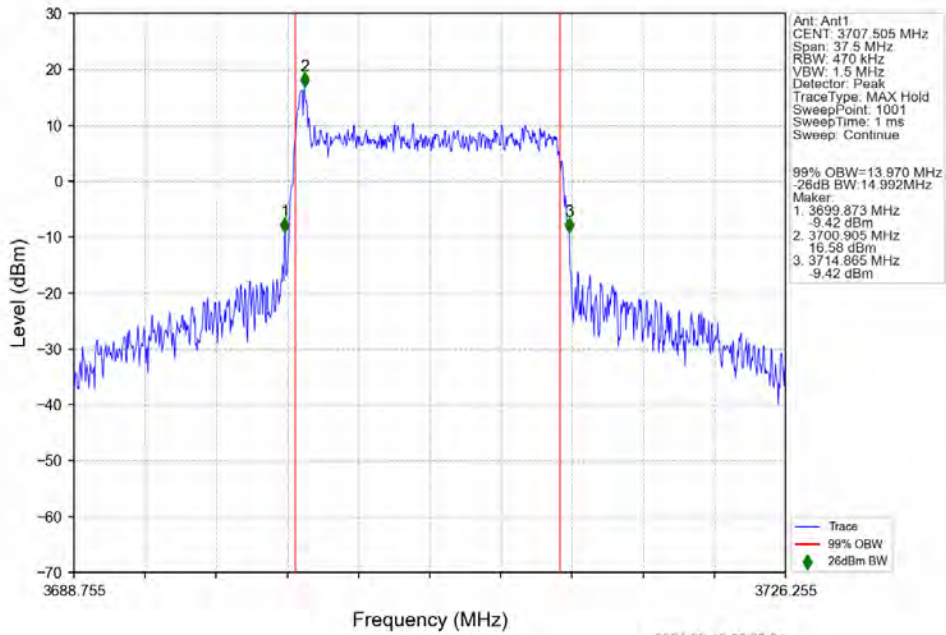

n77a 30kHz SISO NTN 15MHz CP-OFDM 16 QAM 3707.505MHz Outer Full