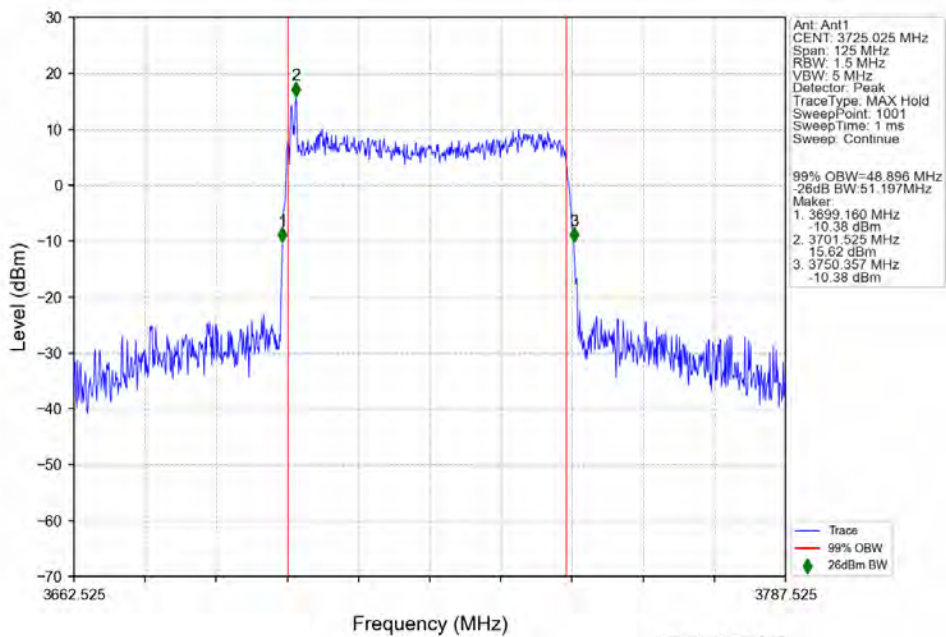

n77a 30kHz SISO NTN 50MHz CP-OFDM 16 QAM 3725.025MHz Outer Full

n77a 30kHz SISO NTN 50MHz CP-OFDM 16 QAM 3839.985MHz Outer Full

n77a 30kHz SISO NTN 50MHz CP-OFDM 16 QAM 3954.975MHz Outer Full

n77a 30kHz SISO NTN 50MHz CP-OFDM 64 QAM 3725.025MHz Outer Full