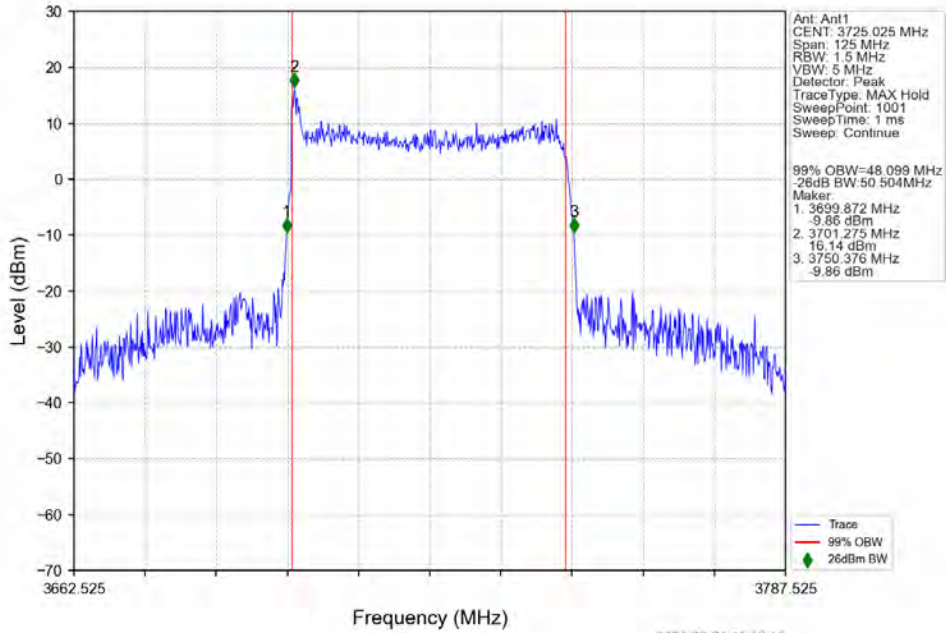

n77a 30kHz SISO NTN 50MHz CP-OFDM 16 QAM 3839.985MHz Outer Full