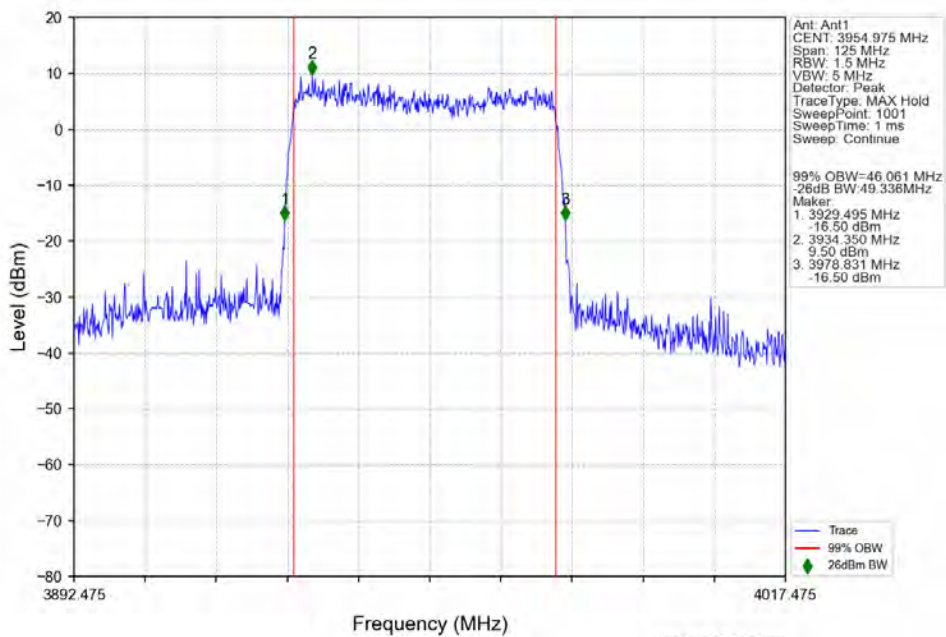

n77a 30kHz SISO NTN 50MHz DFT-s-OFDM 16 QAM 3725.025MHz Outer Full