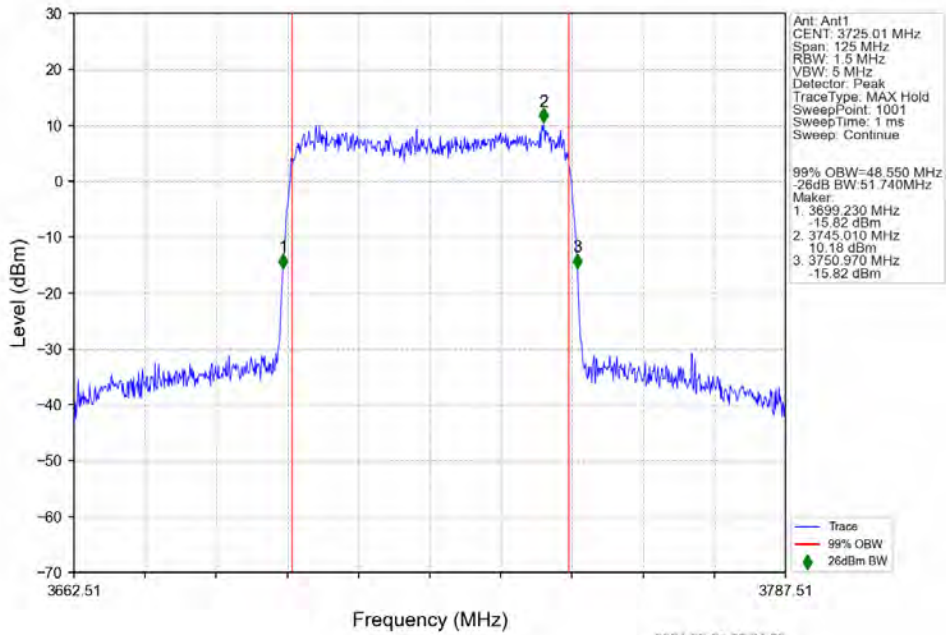

n77a 15kHz SISO NTN 50MHz DFT-s-OFDM 16 QAM 3840MHz Outer Full