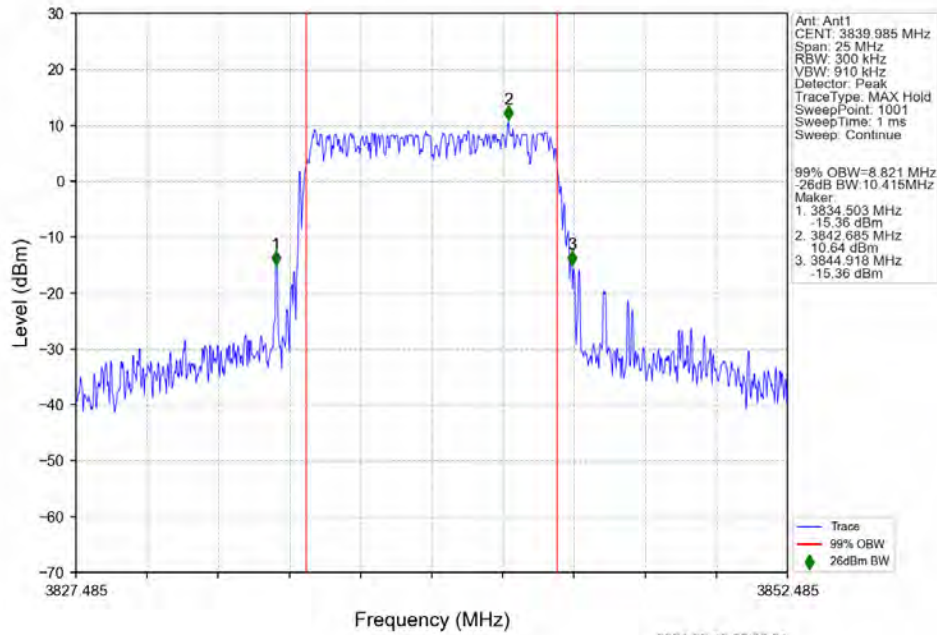

n77a 30kHz SISO NTVN 10MHz DFT-s-OFDM 64 QAM 3974.985MHz Outer Full