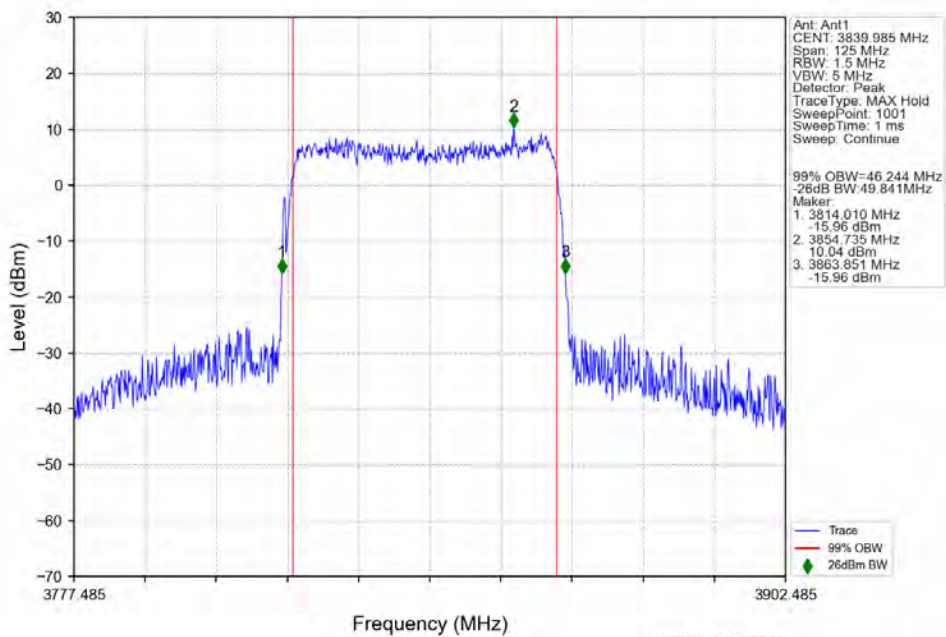

n77a 30kHz SISO NTV 50MHz DFT-s-OFDM 256 QAM 3954.975MHz Outer Full

n77a 30kHz SISO NTN 50MHz DFT-s-OFDM 256 QAM 3839.985MHz Outer Full