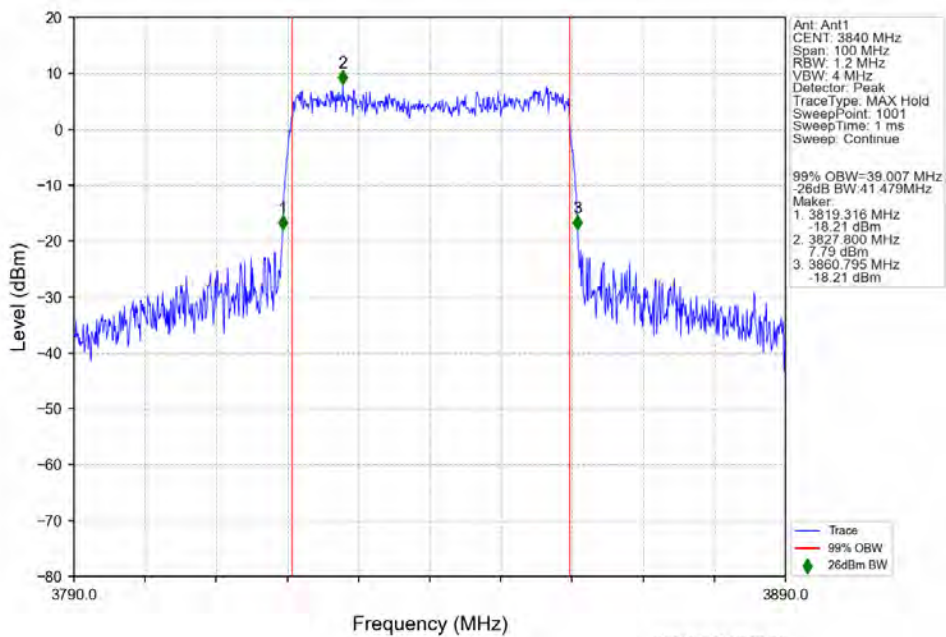

n77a 15kHz SISO NTN 40MHz CP-OFDM 64 QAM 3840MHz Outer Full

n77a 15kHz SISO NTN 40MHz CP-OFDM 64 QAM 3960MHz Outer Full

n77a 15kHz SISO NTV 40MHz CP-OFDM 256 QAM 3720MHz Outer Full

n77a 15kHz SISO NTV 40MHz CP-OFDM 256 QAM 3840MHz Outer Full