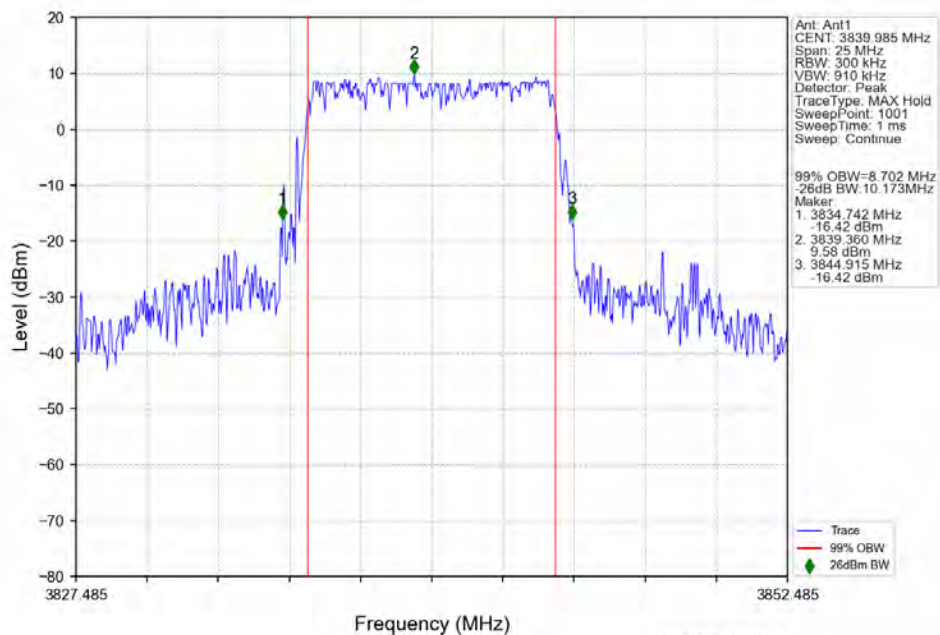

n77a 30kHz SISO NTN 10MHz DFT-s-OFDM 16 QAM 3974.985MHz Outer Full