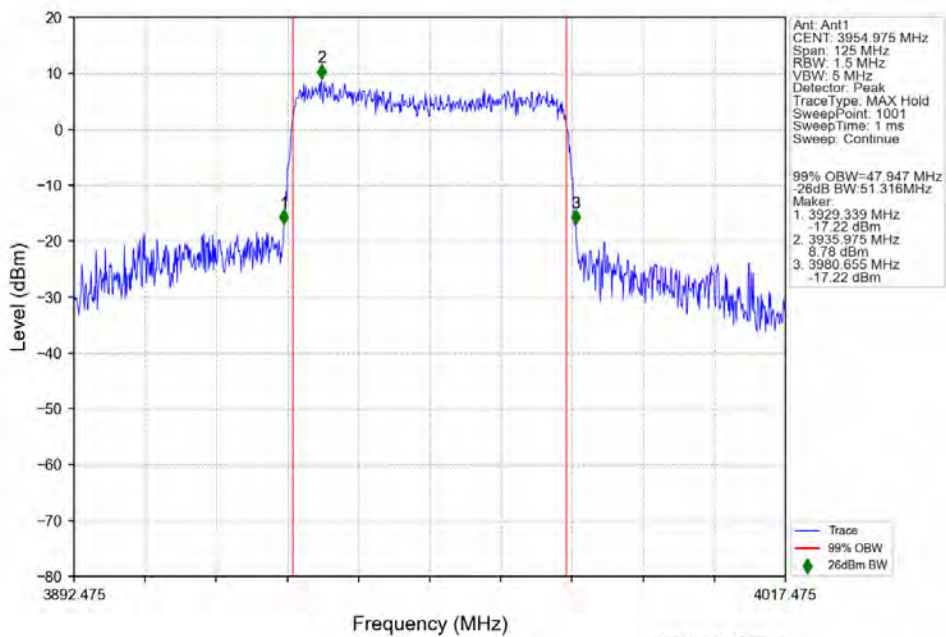

n77a 30kHz SISO NTN 50MHz CP-OFDM 256 QAM 3725.025MHz Outer Full