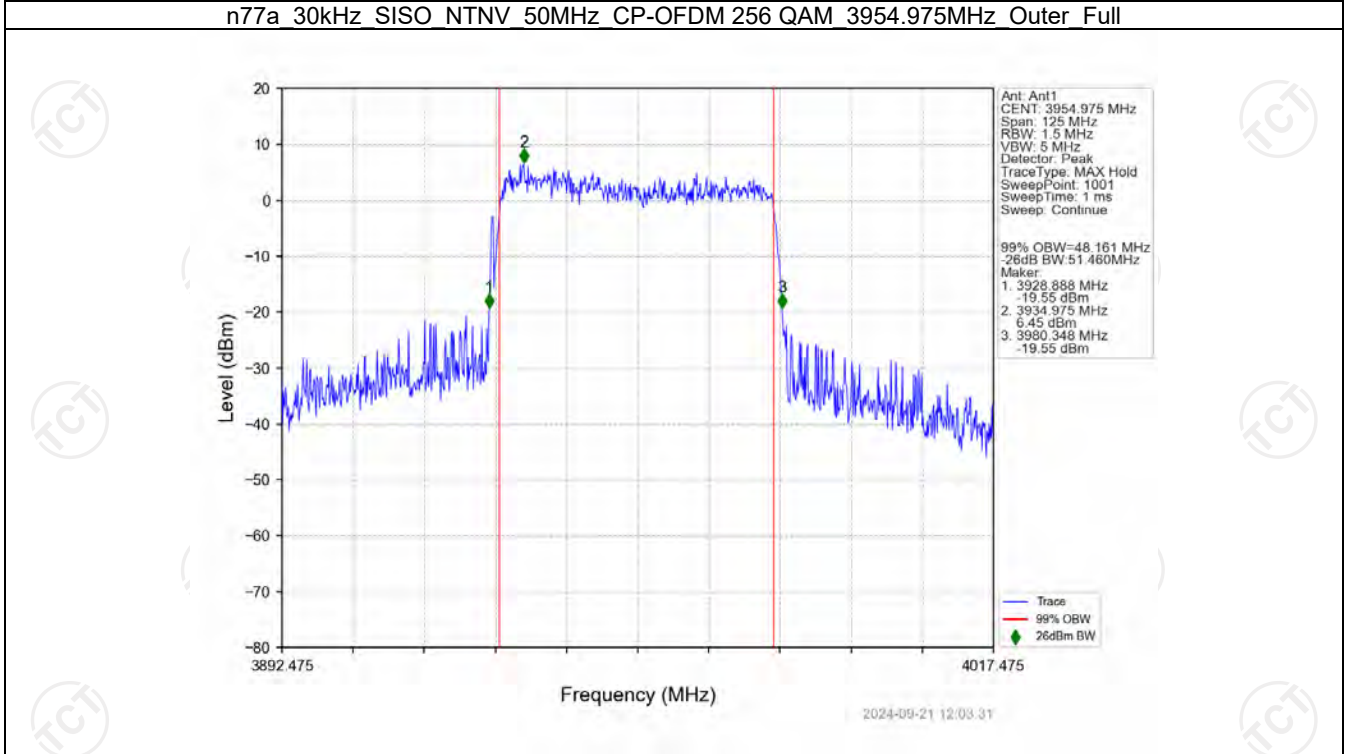

n77a 30kHz SISO NTN 50MHz CP-OFDM 256 QAM 3954.975MHz Outer Full