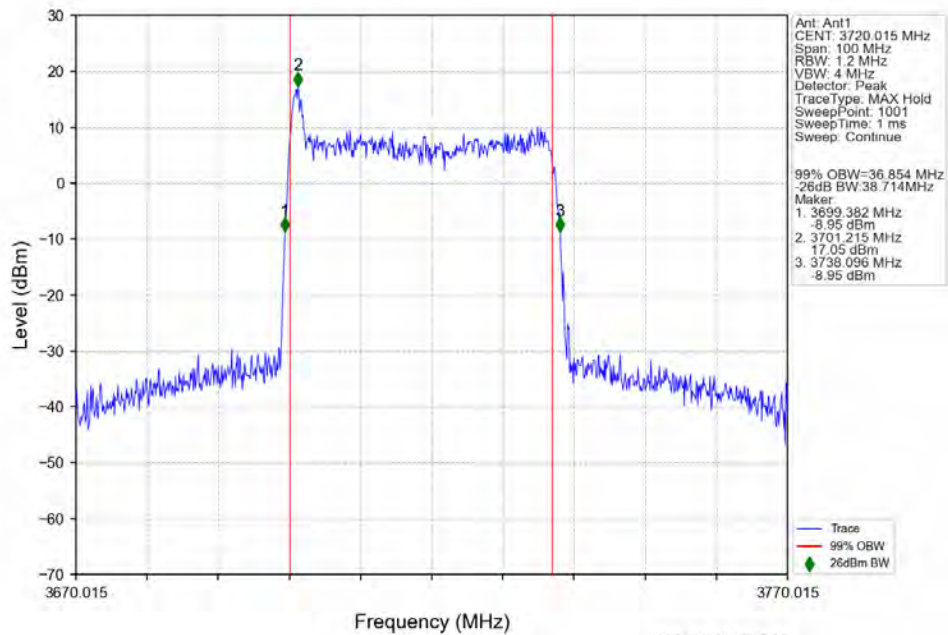

n77a 30kHz SISO NTN 40MHz DFT-s-OFDM 64 QAM 3839.985MHz Outer Full