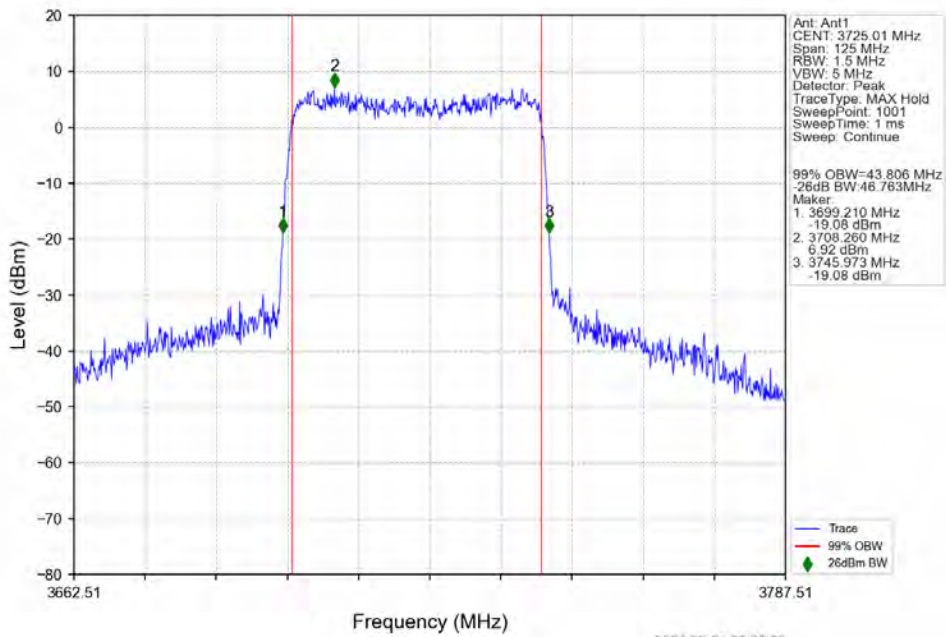

n77a 15kHz SISO NTN 50MHz CP-OFDM 256 QAM 3840MHz Outer Full