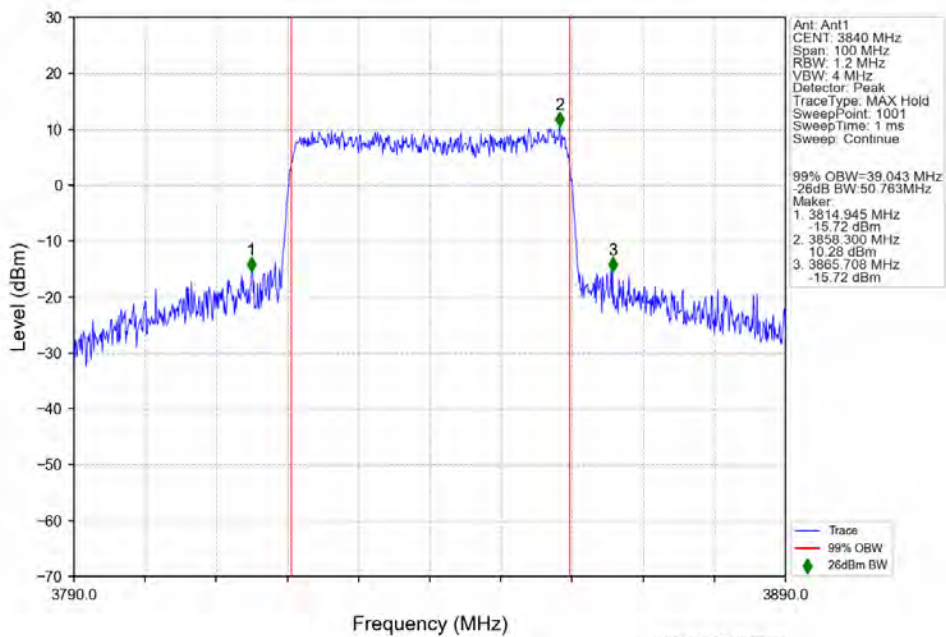

n77a 15kHz SISO NTN 40MHz CP-OFDM 16 QAM 3960MHz Outer Full