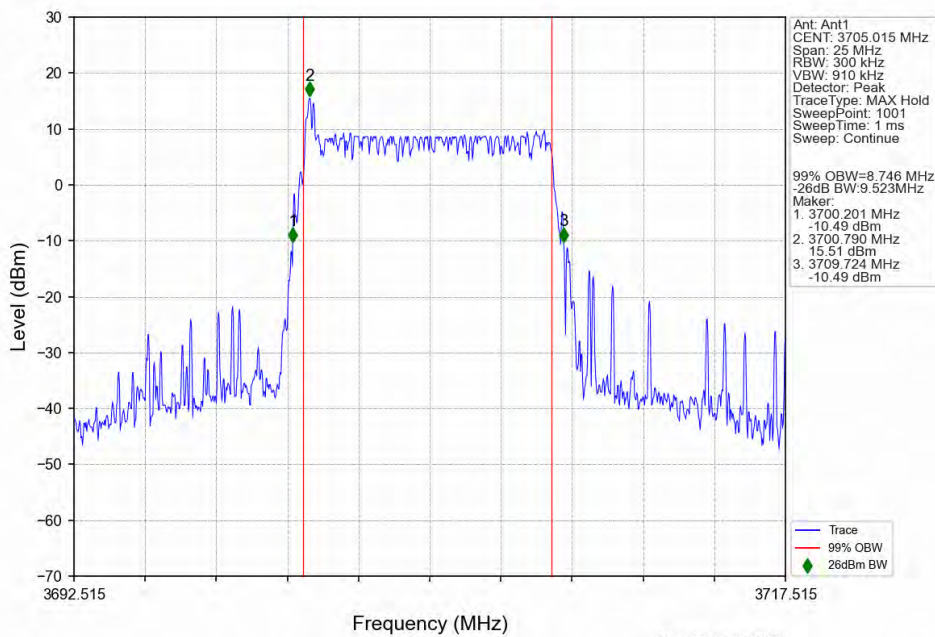

n77a 30kHz SISO NTN 10MHz DFT-s-OFDM QPSK 3705.015MHz Outer Full