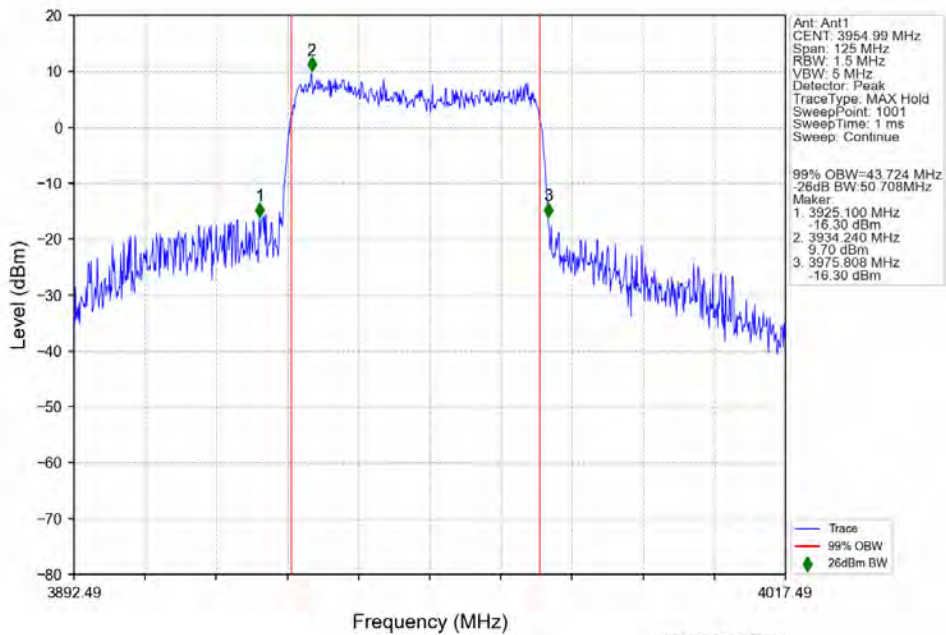

n77a 15kHz SISO NTV 50MHz CP-OFDM 16 QAM 3954.99MHz Outer Full

n77a 15kHz SISO NTV 50MHz CP-OFDM 64 QAM 3725.01MHz Outer Full

n77a 15kHz SISO NTV 50MHz CP-OFDM 64 QAM 3840MHz Outer Full

n77a 15kHz SISO NTV 50MHz CP-OFDM 64 QAM 3954.99MHz Outer Full