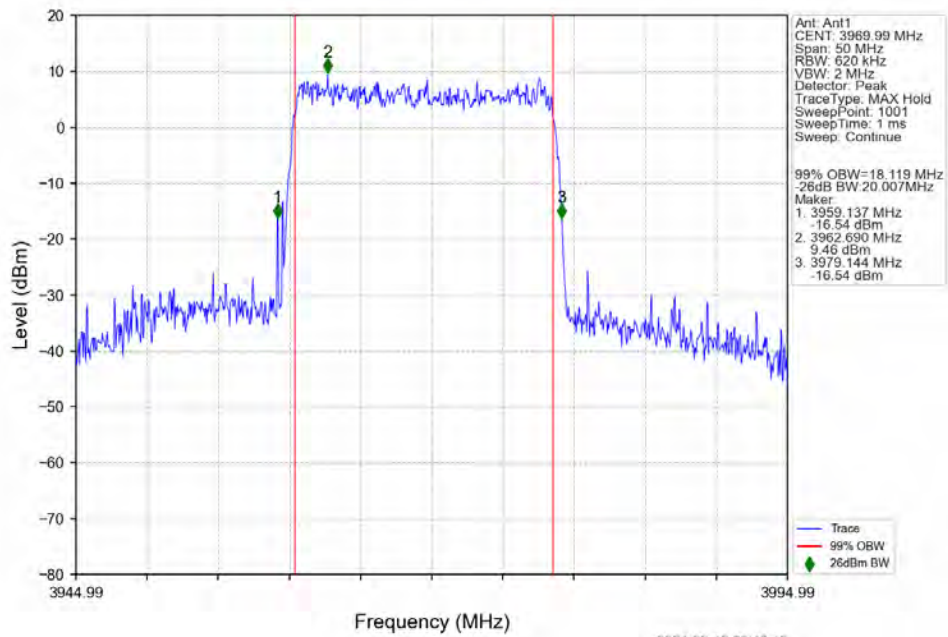

n77a 15kHz SISO NTN 20MHz CP-OFDM QPSK 3710.01MHz Outer Full