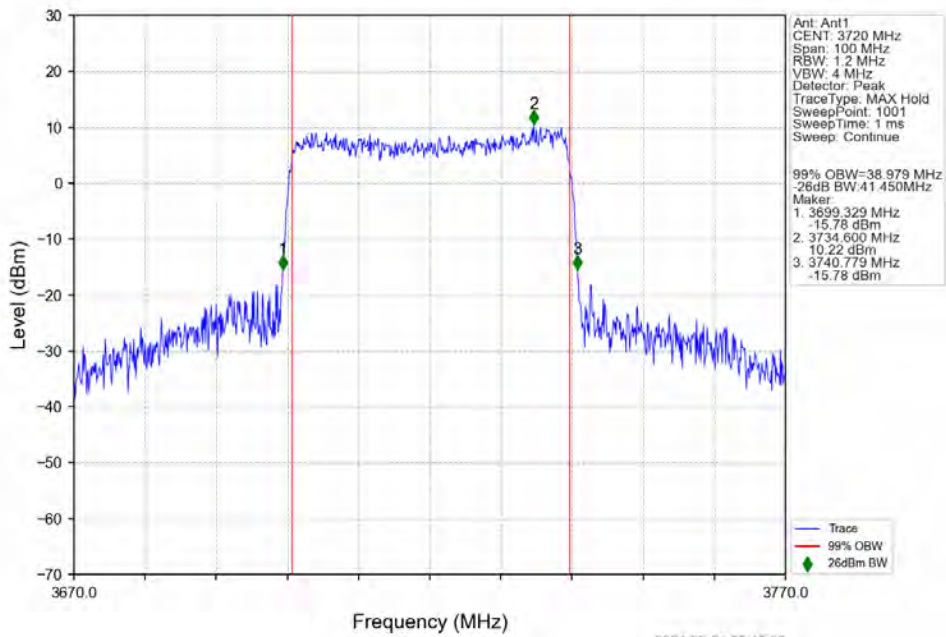

n77a 15kHz SISO NTN 40MHz CP-OFDM QPSK 3840MHz Outer Full