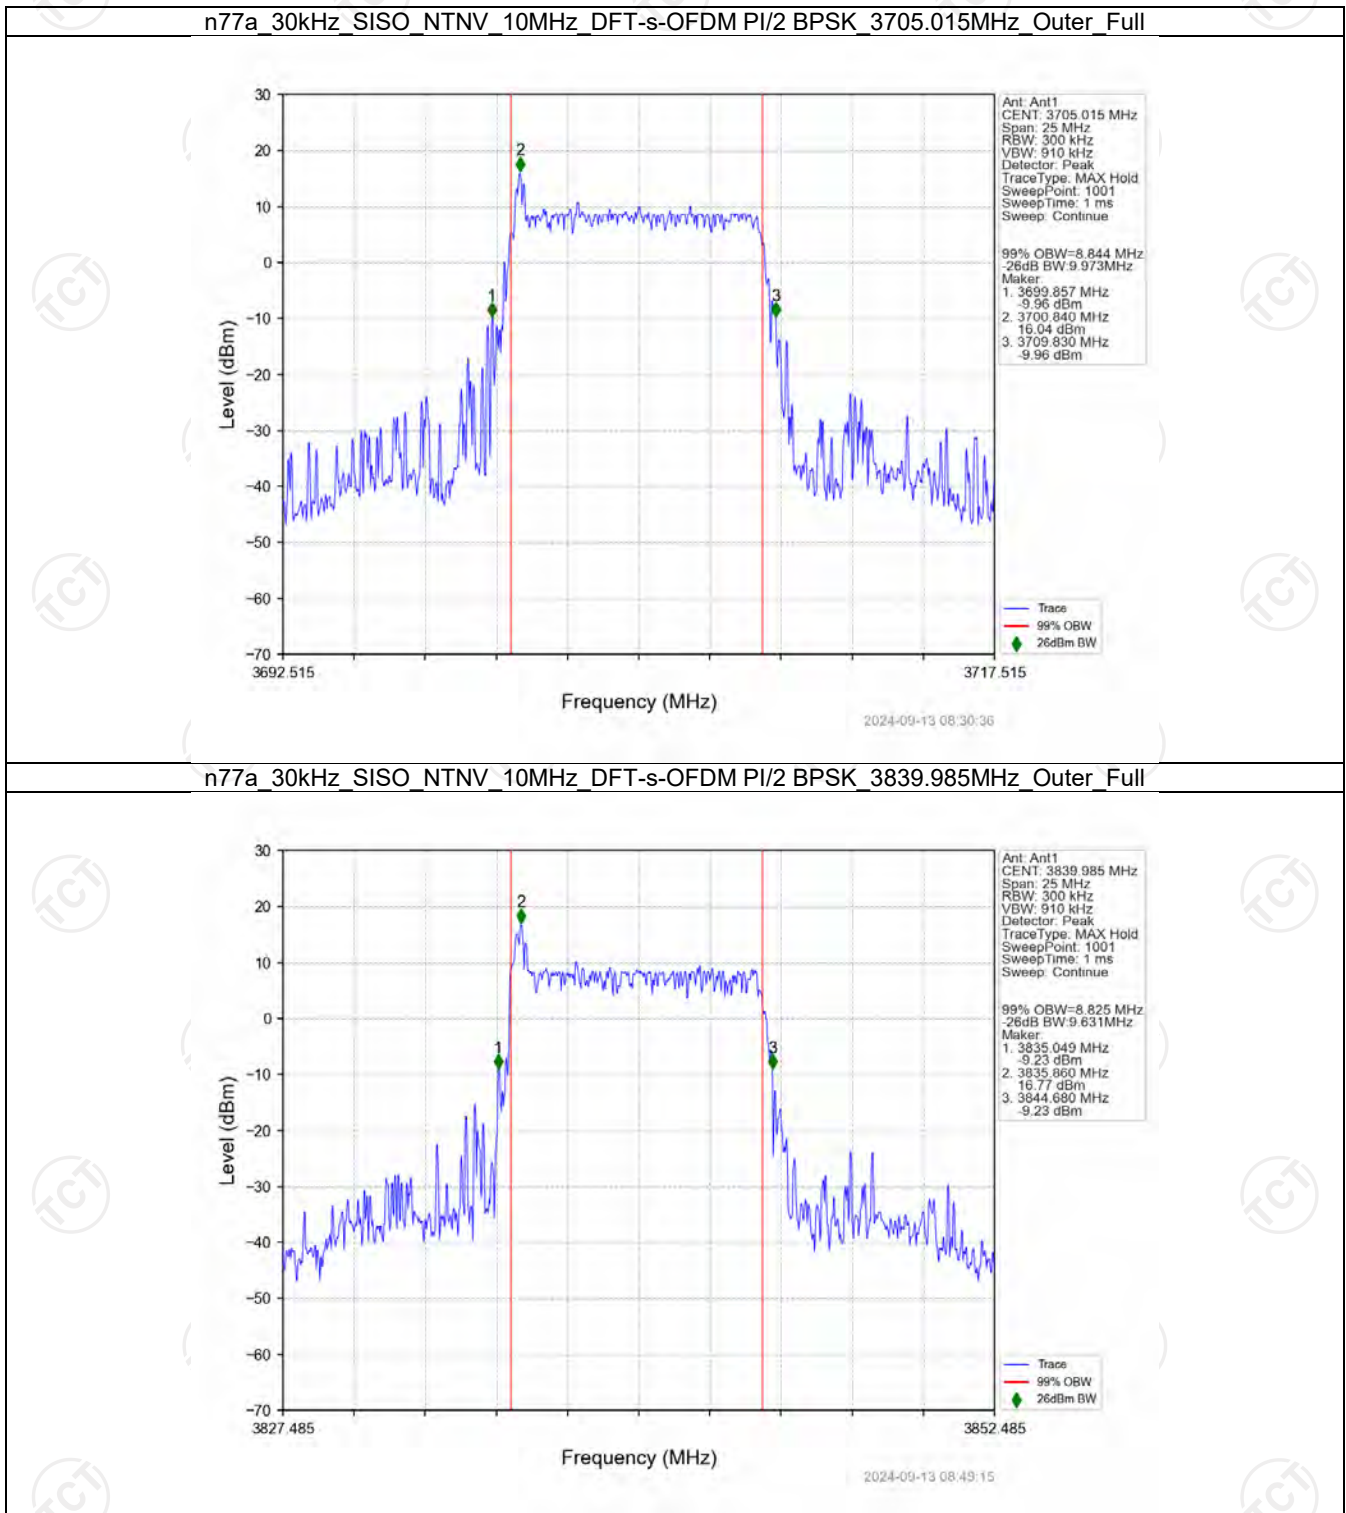

n77a 15kHz SISO NTN 50MHz CP-OFDM 256 QAM 3725.01MHz Outer Full

n77a 15kHz SISO NTN 50MHz CP-OFDM 256 QAM 3840MHz Outer Full

n77a 15kHz SISO NTN 50MHz CP-OFDM 256 QAM 3954.99MHz Outer Full

4.2.6 30k\_SISO\_10MHz\_NTNV