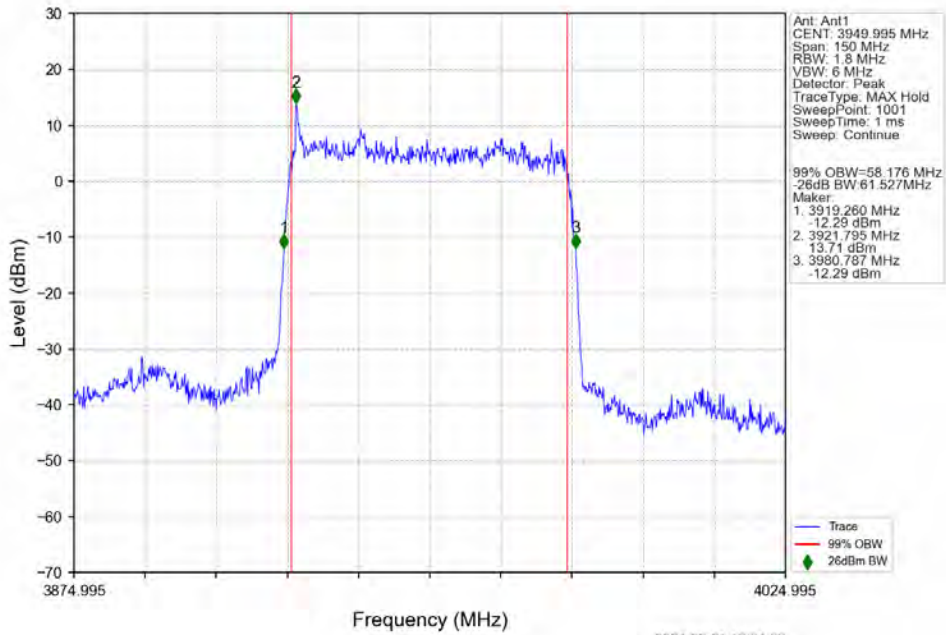

n77a 30kHz SISO NTN 60MHz DFT-s-OFDM QPSK 3730.005MHz Outer Full