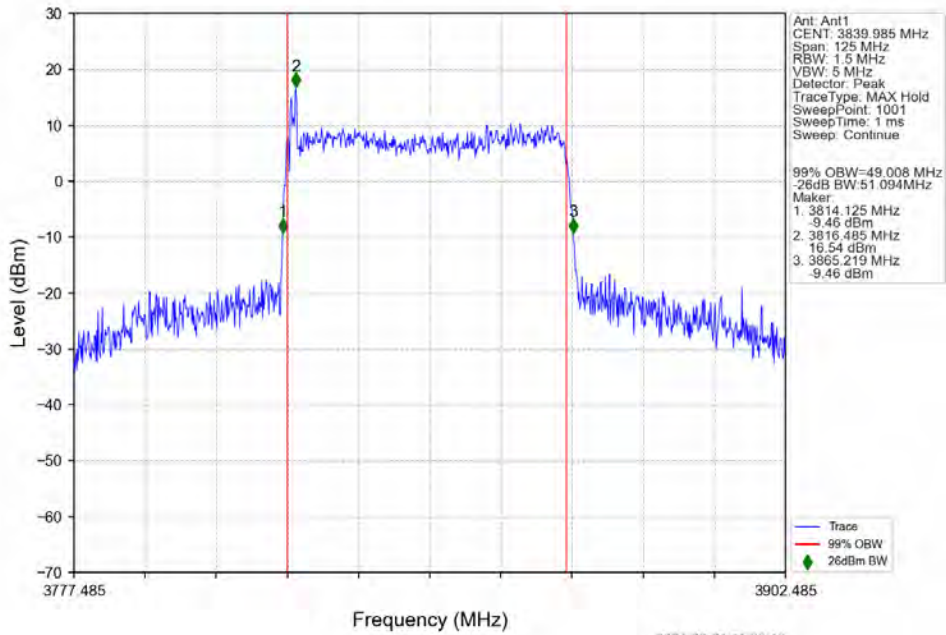

n77a 30kHz SISO NTN 50MHz CP-OFDM 64 QAM 3954.975MHz Outer Full