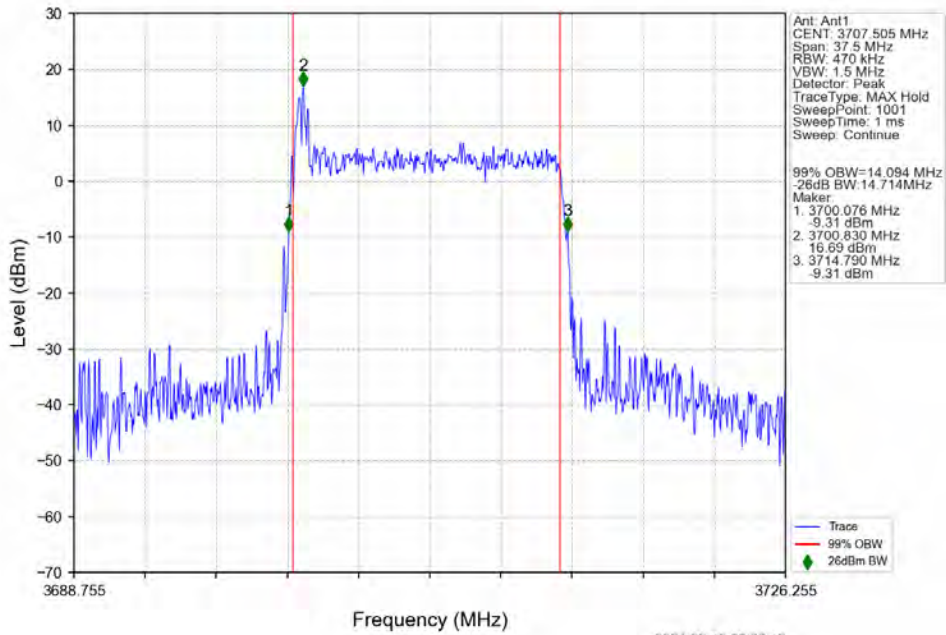

n77a 30kHz SISO NTN 15MHz CP-OFDM 256 QAM 3707.505MHz Outer Full