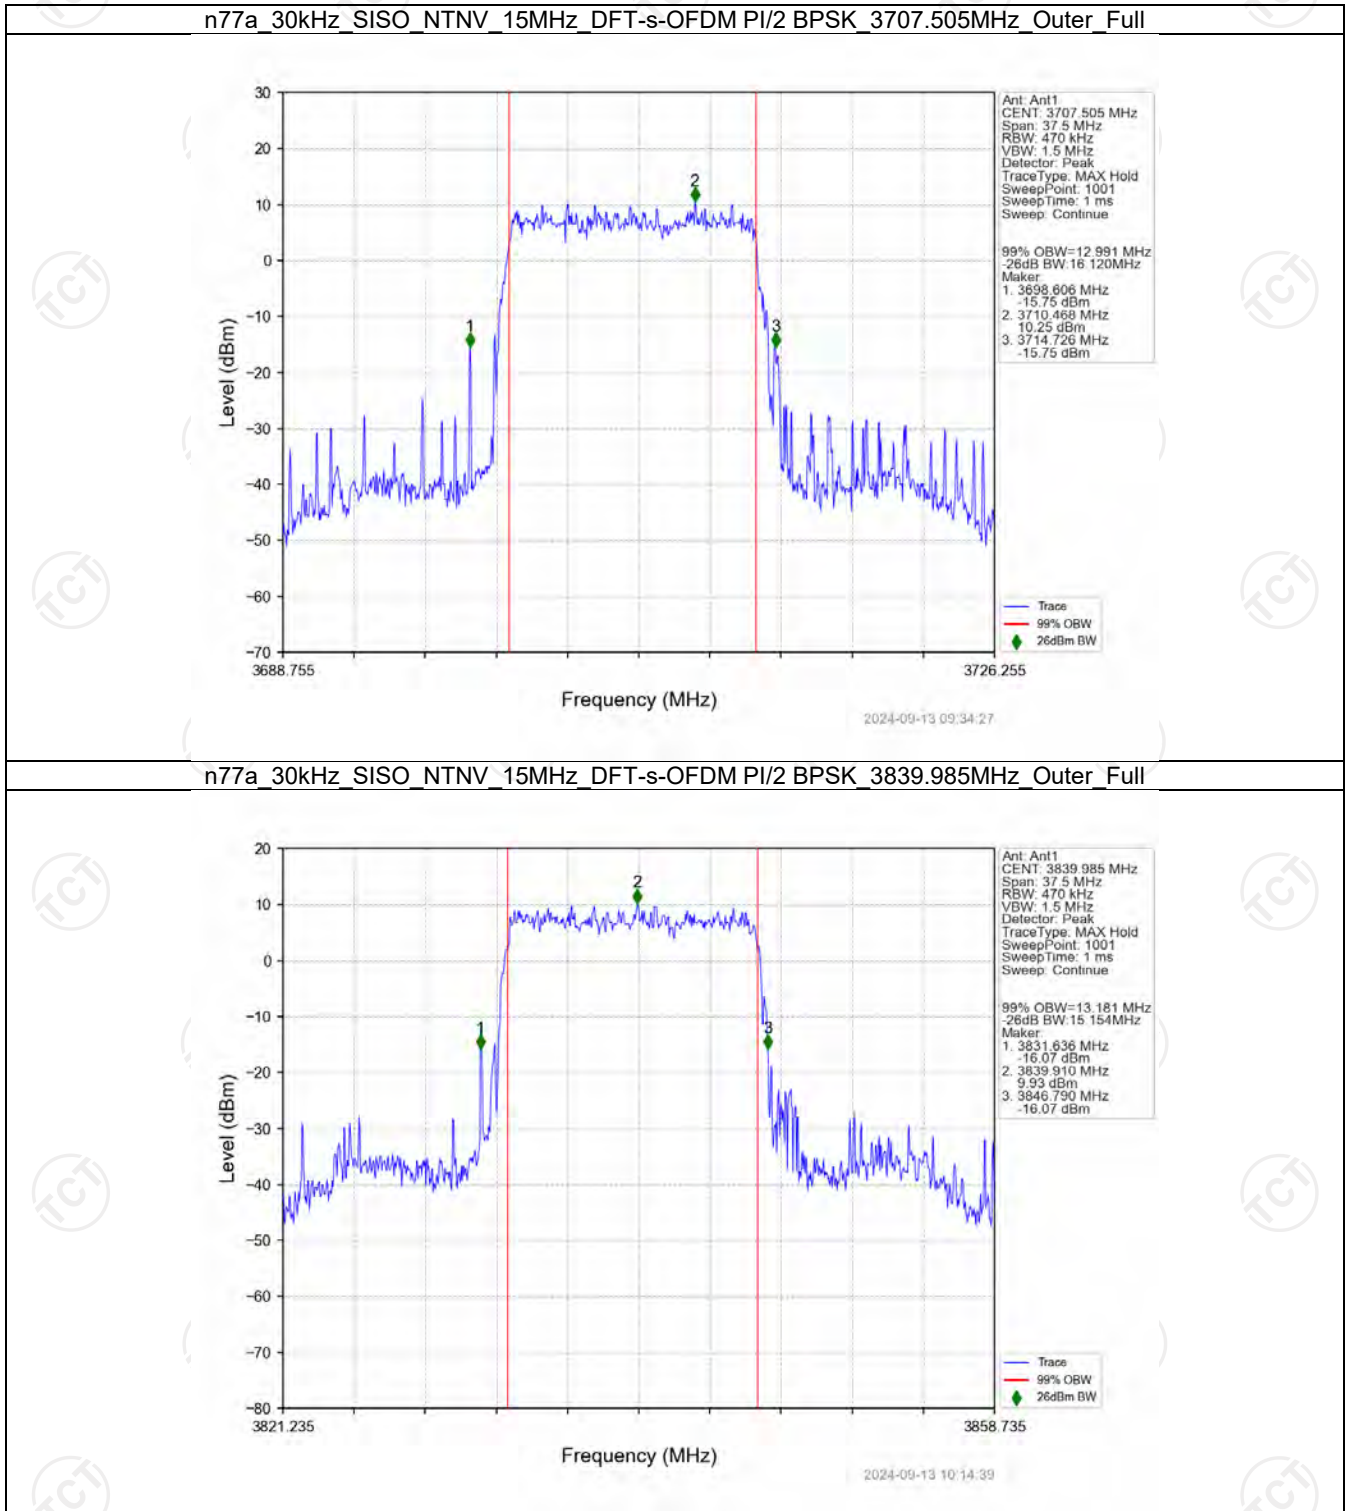

4.2.7 30k_SISO_15MHz_NTNV