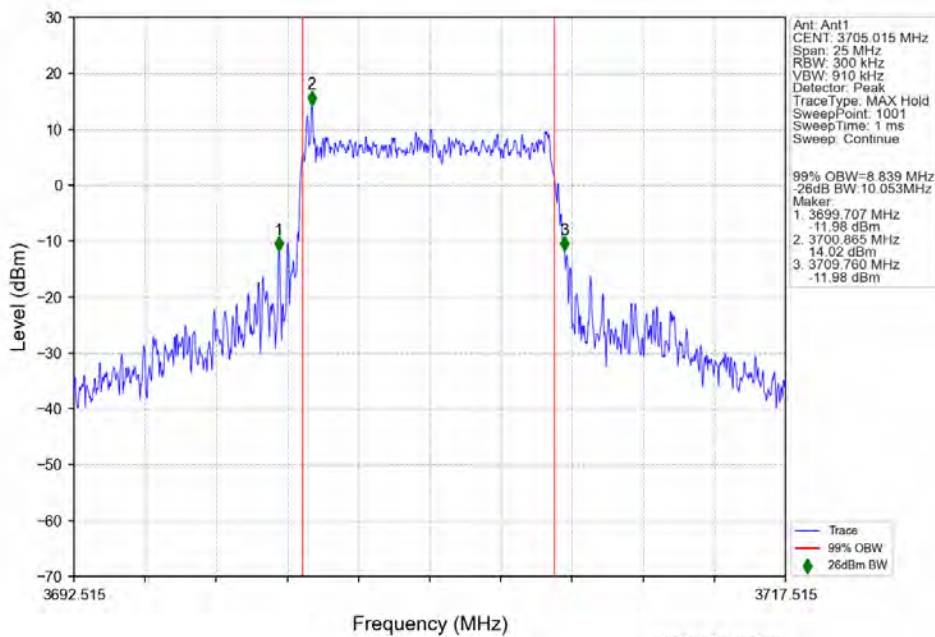

n77a 30kHz SISO NTV 10MHz CP-OFDM QPSK 3839.985MHz Outer Full

n77a 30kHz SISO NTV 10MHz CP-OFDM QPSK 3705.015MHz Outer Full