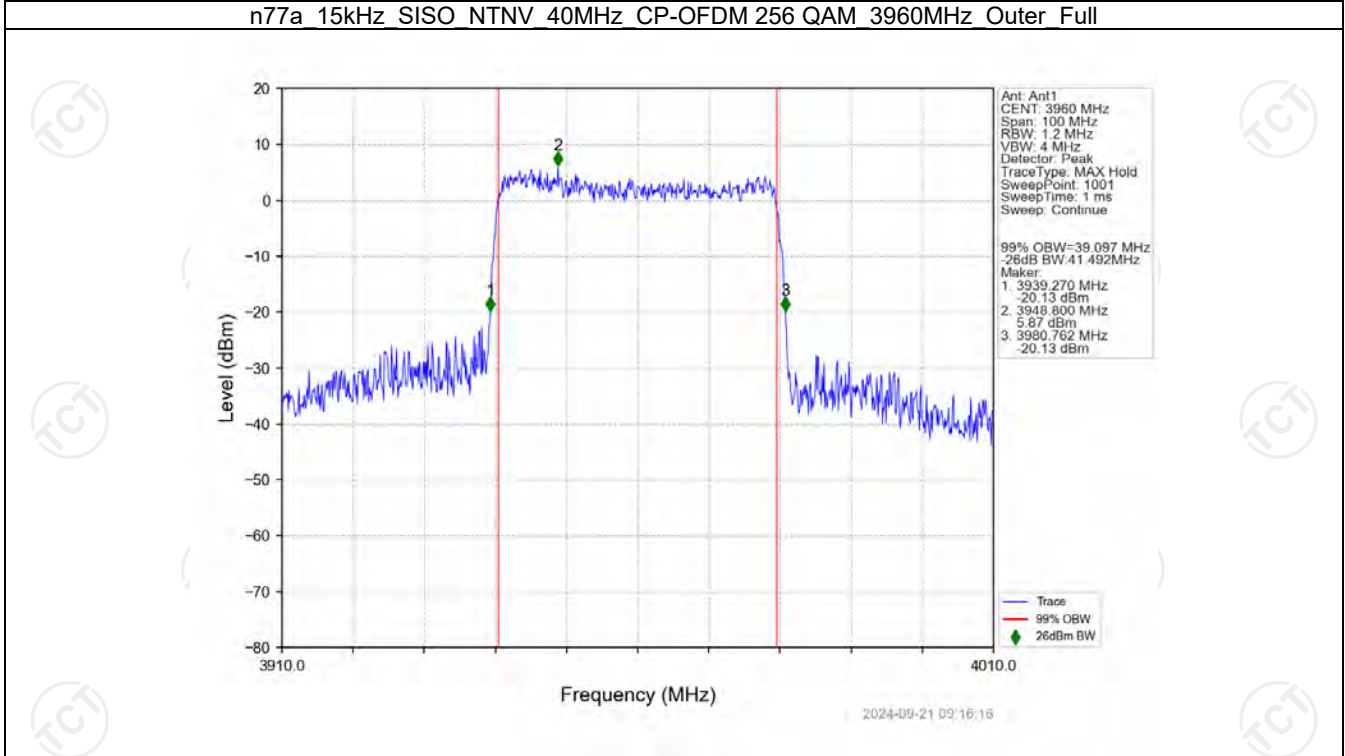

n77a 15kHz SISO NTV 40MHz CP-OFDM 256 QAM 3960MHz Outer Full