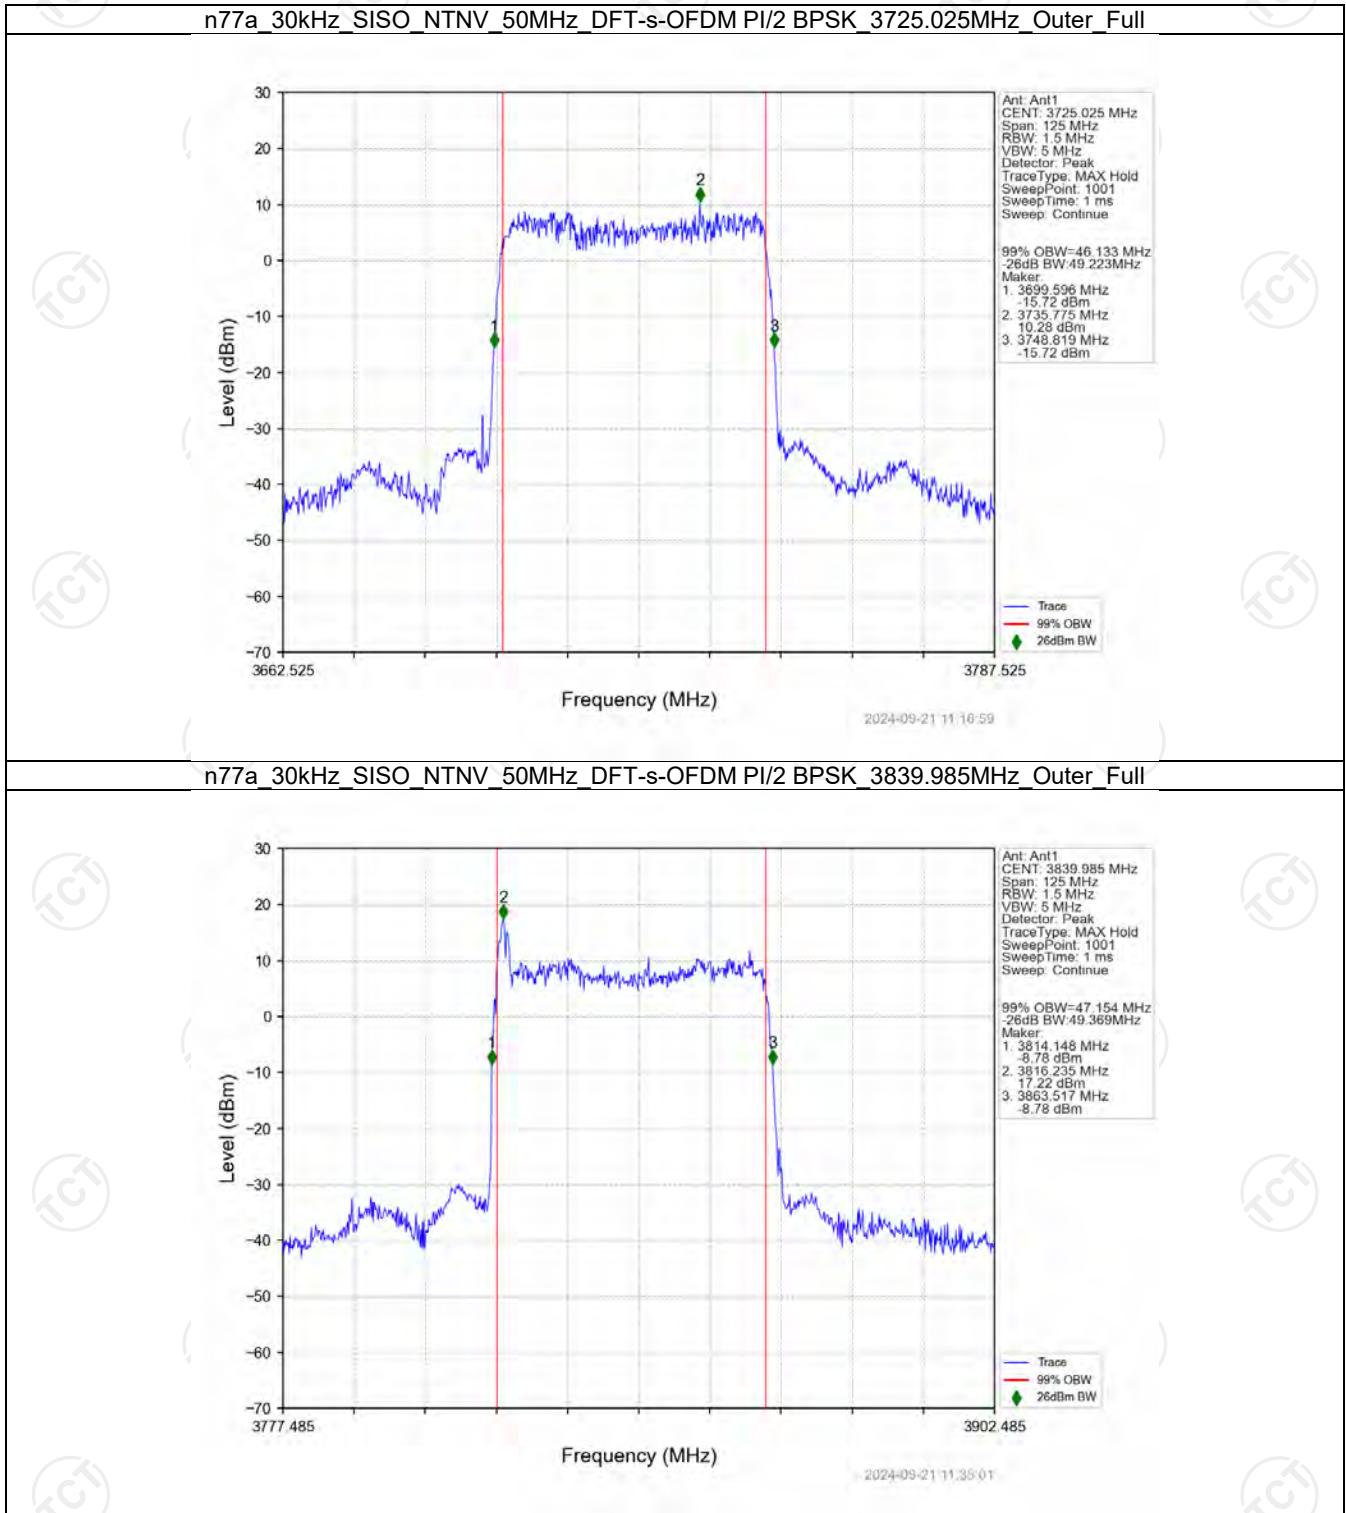

n77a 30kHz SISO NTN 40MHz CP-OFDM 256 QAM 3839.985MHz Outer Full

n77a 30kHz SISO NTN 40MHz CP-OFDM 256 QAM 3959.985MHz Outer Full

4.2.10 30k\_SISO\_50MHz\_NTNV

n77a 30kHz SISO NTN 50MHz DFT-s-OFDM PI/2 BPSK 3954.975MHz Outer Full