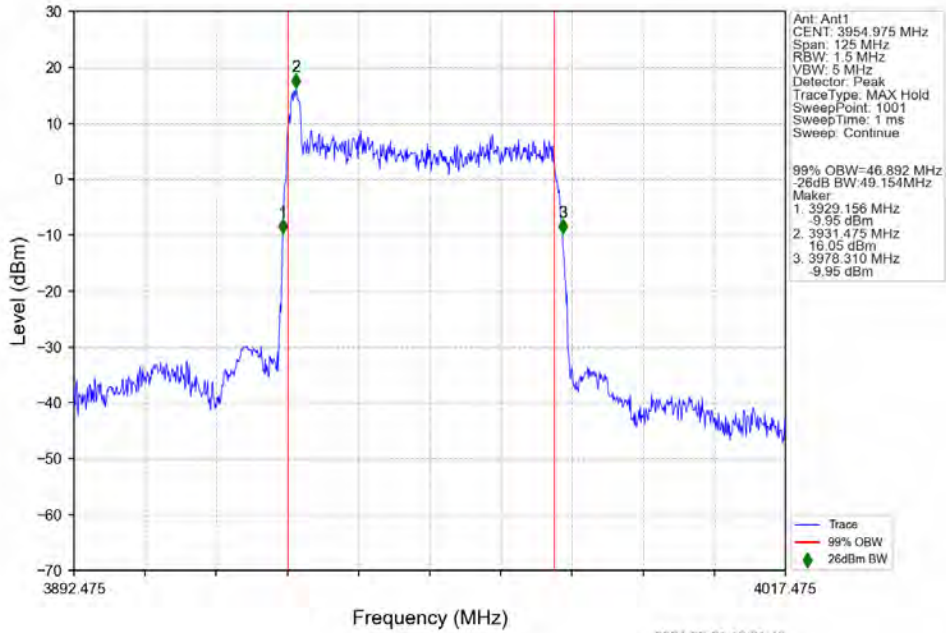

n77a 30kHz SISO NTN 40MHz CP-OFDM 256 QAM 3839.985MHz Outer Full

n77a 30kHz SISO NTN 40MHz CP-OFDM 256 QAM 3959.985MHz Outer Full

4.2.10 30k\_SISO\_50MHz\_NTNV

n77a 30kHz SISO NTN 50MHz DFT-s-OFDM PI/2 BPSK 3954.975MHz Outer Full