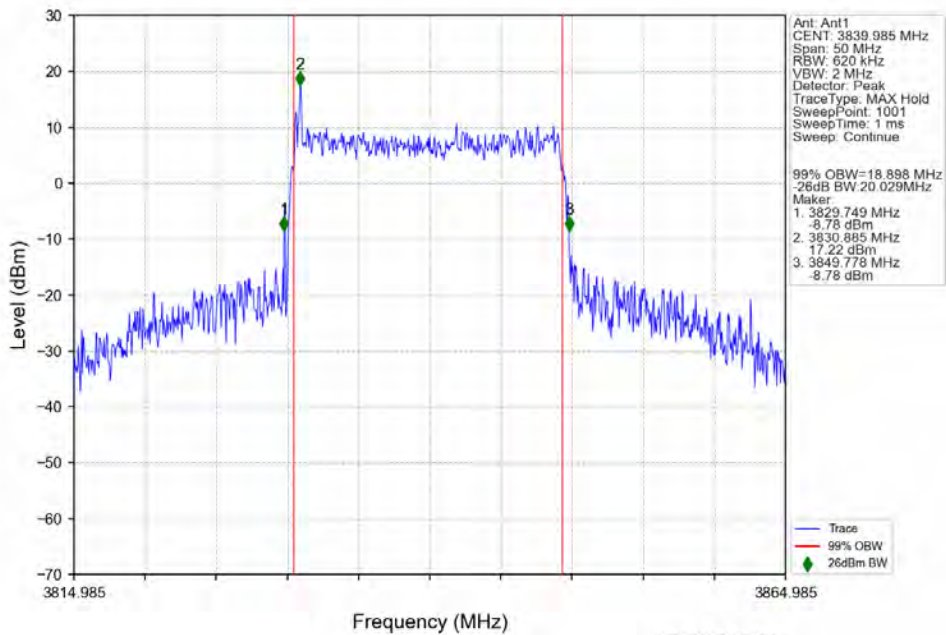

n77a 30kHz SISO NTN 20MHz CP-OFDM 16 QAM 3969.975MHz Outer Full