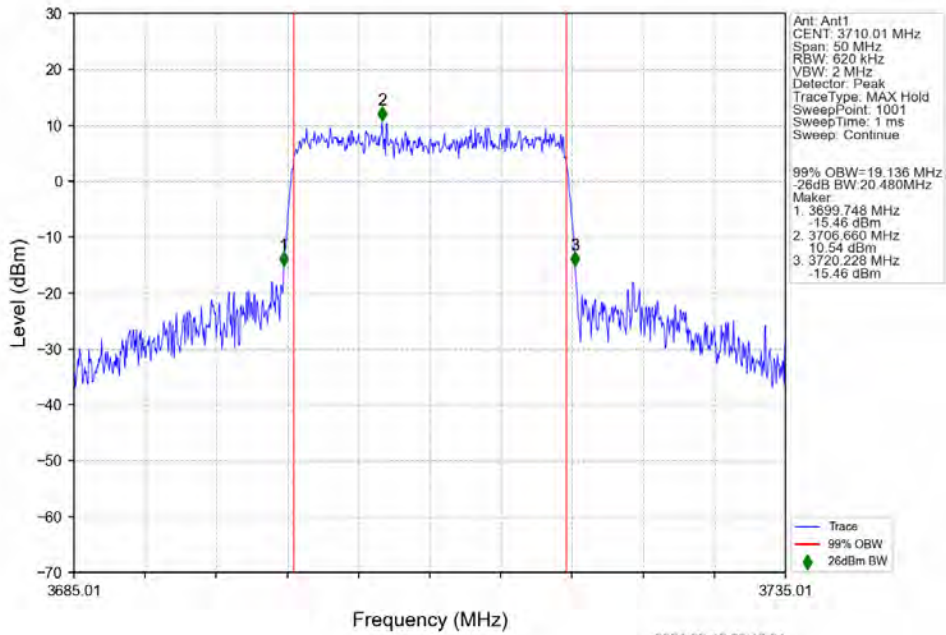

n77a 15kHz SISO NTN 20MHz CP-OFDM 16 QAM 3840MHz Outer Full