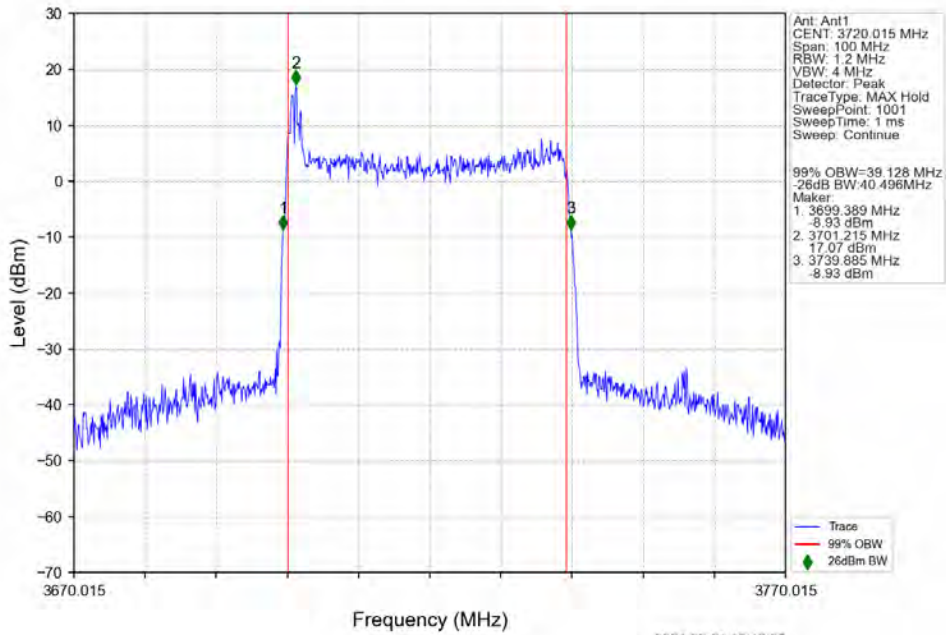

n77a 30kHz SISO NTN 40MHz CP-OFDM 64 QAM 3720.015MHz Outer Full

n77a 30kHz SISO NTN 40MHz CP-OFDM 64 QAM 3839.985MHz Outer Full

n77a 30kHz SISO NTN 40MHz CP-OFDM 64 QAM 3959.985MHz Outer Full

n77a 30kHz SISO NTN 40MHz CP-OFDM 256 QAM 3720.015MHz Outer Full