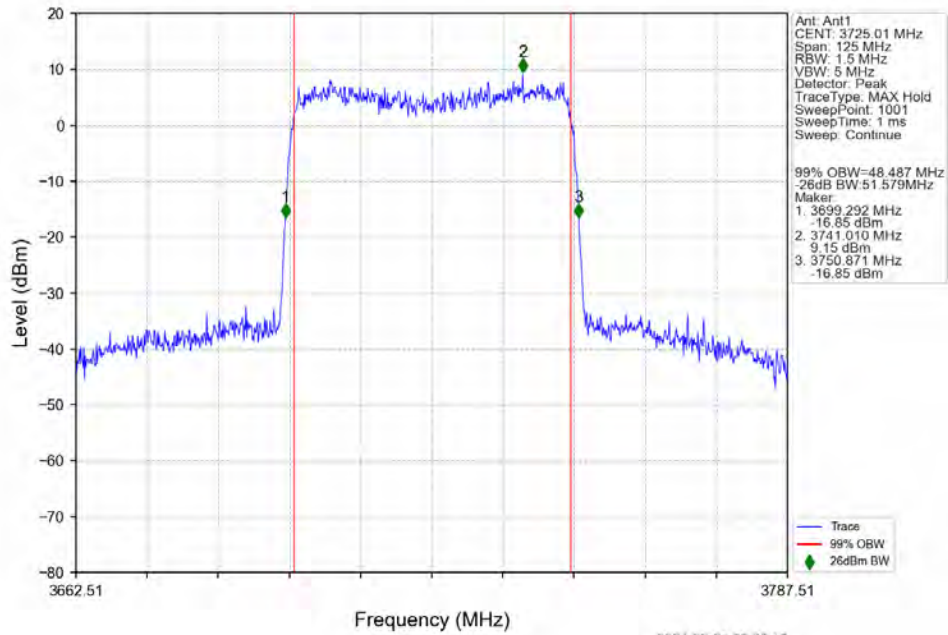

n77a 15kHz SISO NTN 50MHz DFT-s-OFDM 256 QAM 3840MHz Outer Full