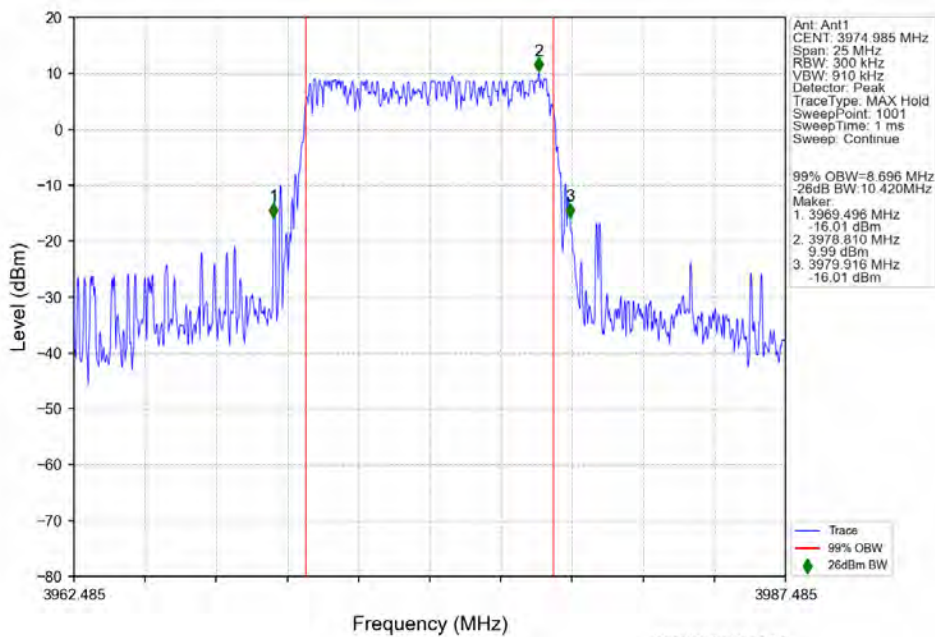

n77a 30kHz SISO NTN 10MHz DFT-s-OFDM PI/2 BPSK 3974.985MHz Outer Full

n77a 30kHz SISO NTN 10MHz DFT-s-OFDM QPSK 3705.015MHz Outer Full

n77a 30kHz SISO NTN 10MHz DFT-s-OFDM QPSK 3839.985MHz Outer Full

n77a 30kHz SISO NTN 10MHz DFT-s-OFDM QPSK 3974.985MHz Outer Full