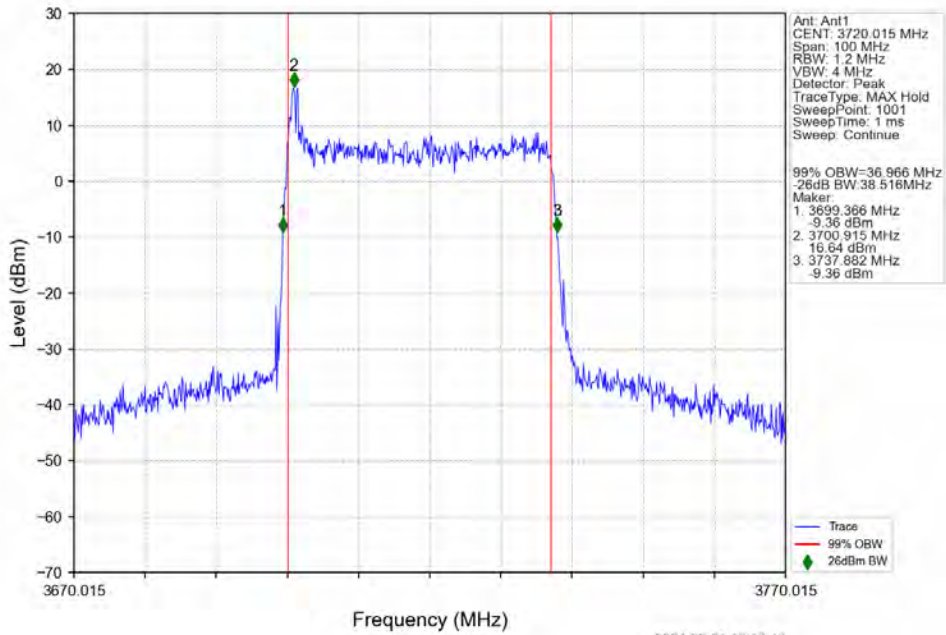

n77a 30kHz SISO NTN 40MHz DFT-s-OFDM 64 QAM 3720.015MHz Outer Full

n77a 30kHz SISO NTN 40MHz DFT-s-OFDM 64 QAM 3839.985MHz Outer Full

n77a 30kHz SISO NTN 40MHz DFT-s-OFDM 64 QAM 3959.985MHz Outer Full

n77a 30kHz SISO NTN 40MHz DFT-s-OFDM 256 QAM 3720.015MHz Outer Full