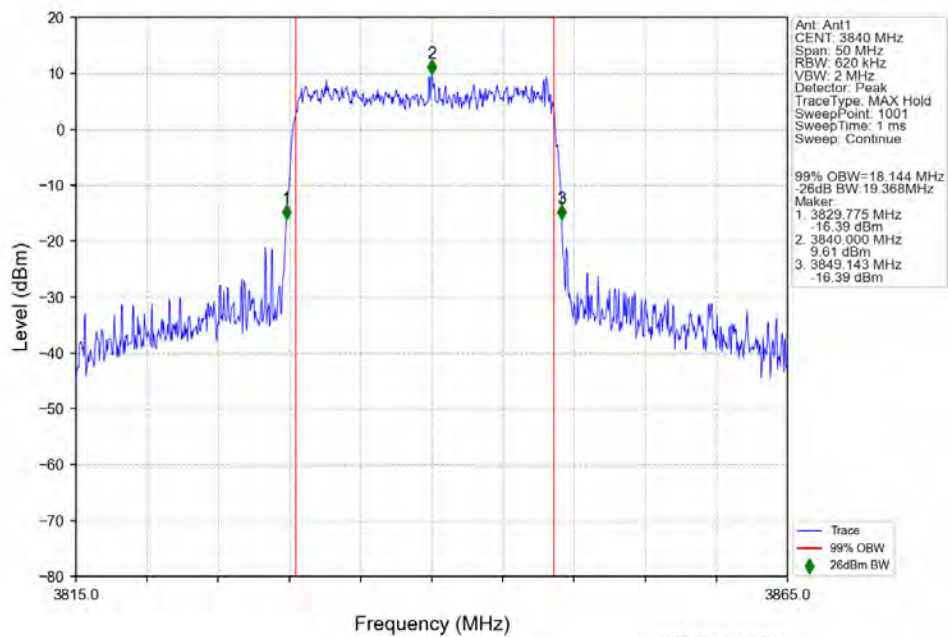

n77a 15kHz SISO NTN 20MHz DFT-s-OFDM 256 QAM 3969.99MHz Outer Full