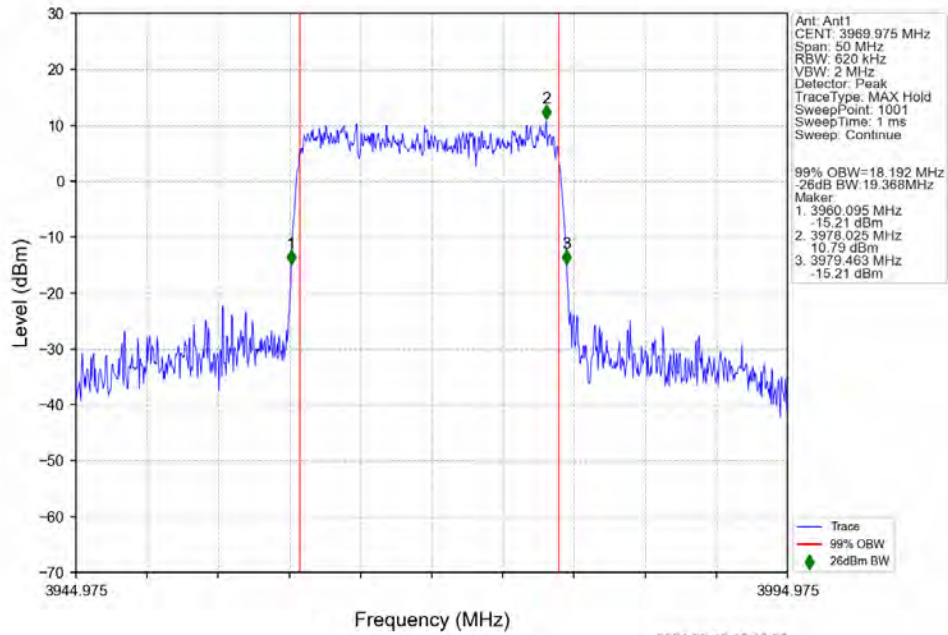

n77a 30kHz SISO NTV 20MHz DFT-s-OFDM 64 QAM 3710.025MHz Outer Full