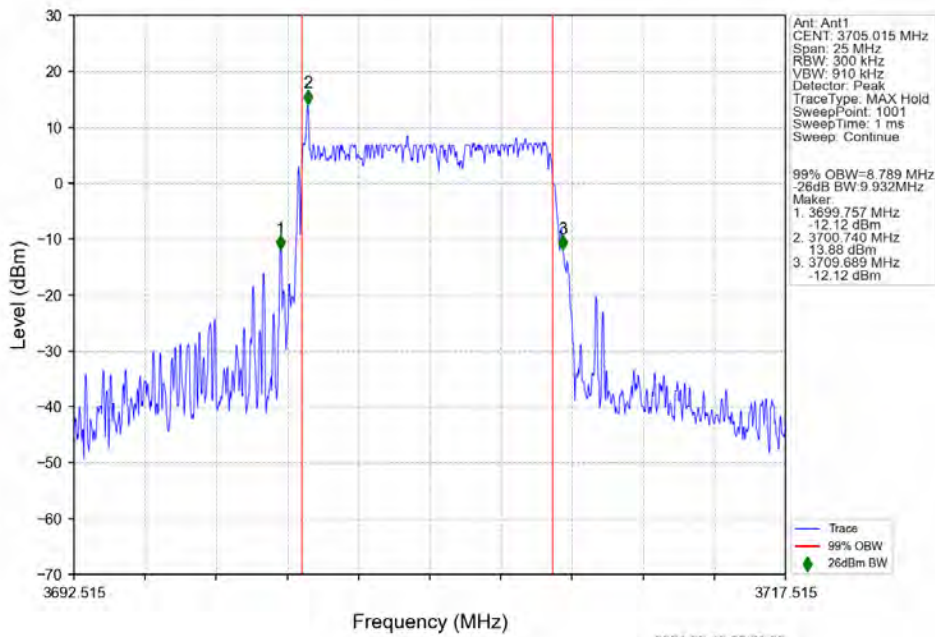

n77a 30kHz SISO NTN 10MHz DFT-s-OFDM 256 QAM 3705.015MHz Outer Full