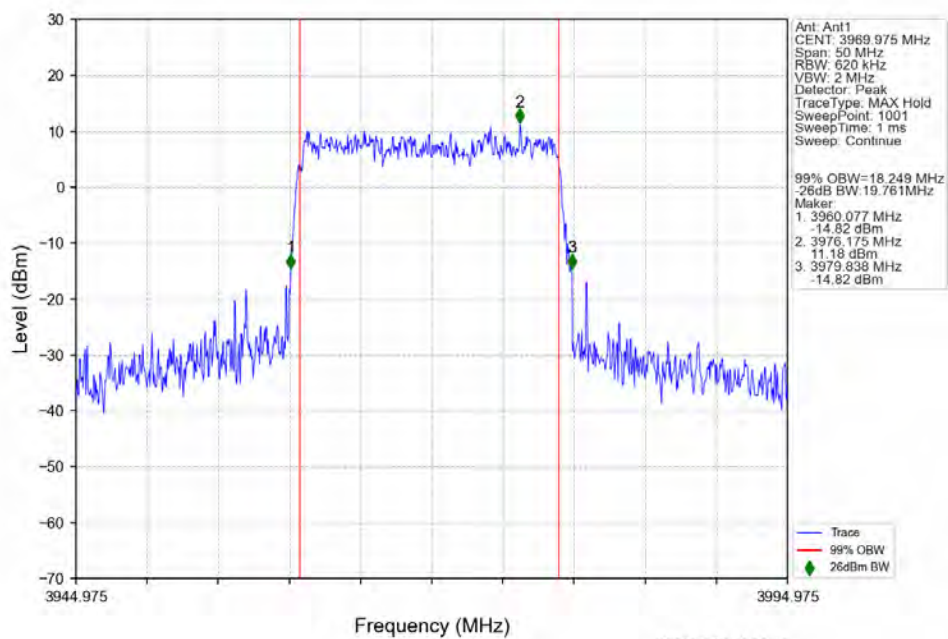

n77a 30kHz SISO NTV 20MHz DFT-s-OFDM 16 QAM 3969.975MHz Outer Full

n77a 30kHz SISO NTV 20MHz DFT-s-OFDM 64 QAM 3710.025MHz Outer Full

n77a 30kHz SISO NTN 20MHz DFT-s-OFDM 64 QAM 3839.985MHz Outer Full

n77a 30kHz SISO NTN 20MHz DFT-s-OFDM 64 QAM 3969.975MHz Outer Full