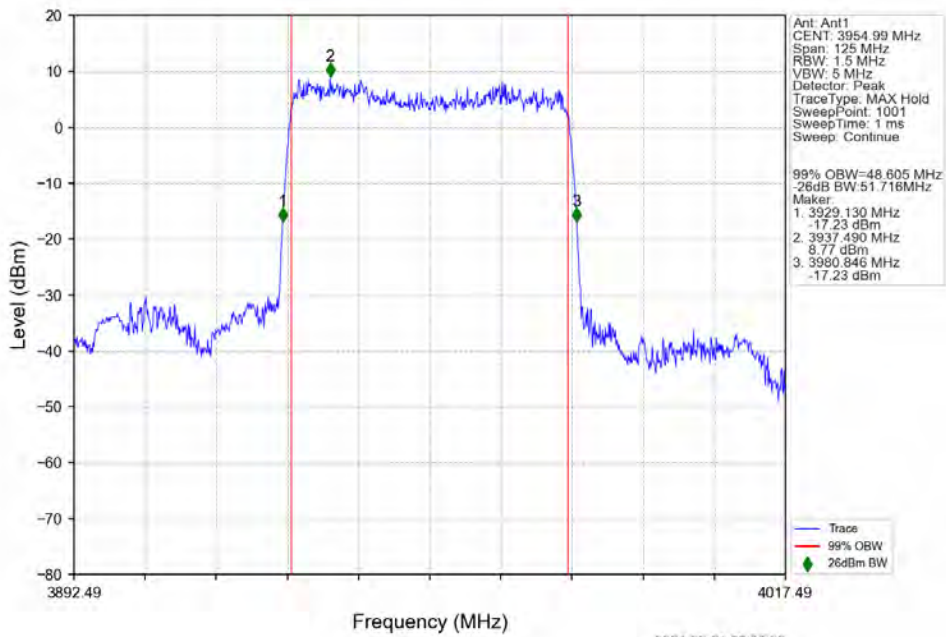

n77a 15kHz SISO NTN 50MHz DFT-s-OFDM QPSK 3725.01MHz Outer Full