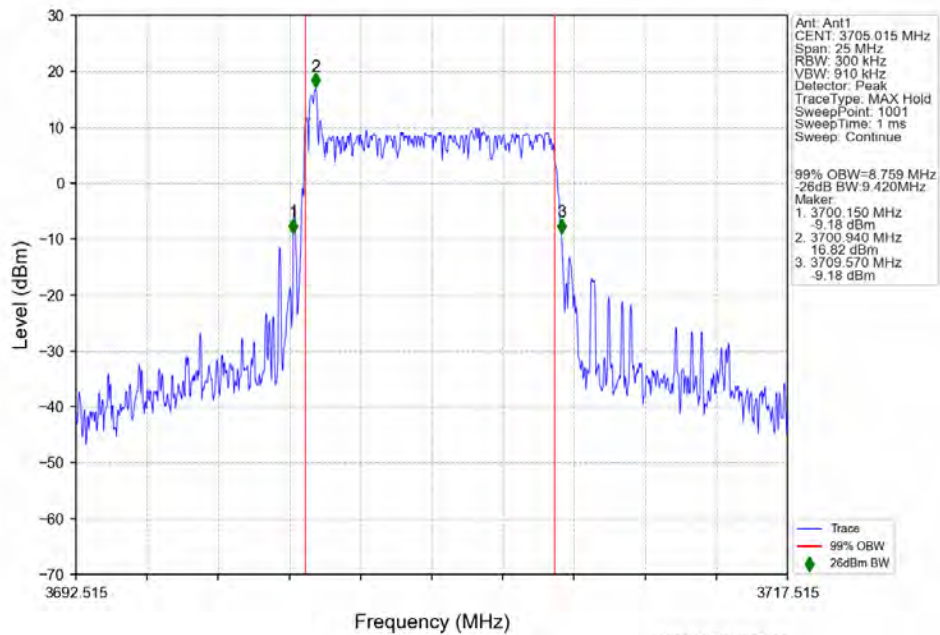

n77a 30kHz SISO NTN 10MHz DFT-s-OFDM 16 QAM 3705.015MHz Outer Full

n77a 30kHz SISO NTN 10MHz DFT-s-OFDM 16 QAM 3839.985MHz Outer Full

n77a 30kHz SISO NTN 10MHz DFT-s-OFDM 16 QAM 3974.985MHz Outer Full

n77a 30kHz SISO NTN 10MHz DFT-s-OFDM 64 QAM 3705.015MHz Outer Full