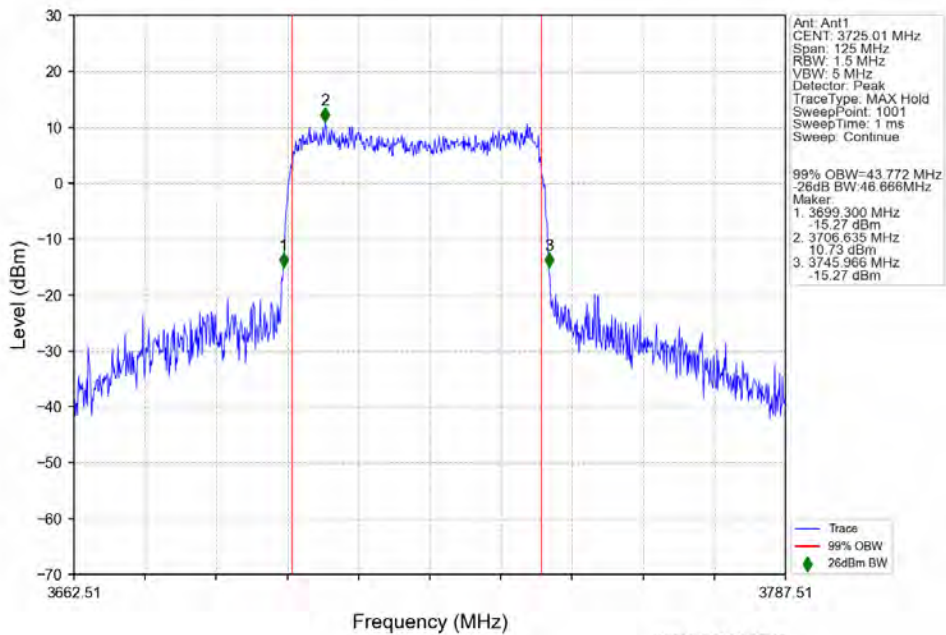

n77a 15kHz SISO NTN 50MHz DFT-s-OFDM 256 QAM 3725.01MHz Outer Full

n77a 15kHz SISO NTN 50MHz DFT-s-OFDM 256 QAM 3840MHz Outer Full

n77a 15kHz SISO NTN 50MHz DFT-s-OFDM 256 QAM 3954.99MHz Outer Full

n77a 15kHz SISO NTN 50MHz CP-OFDM QPSK 3725.01MHz Outer Full