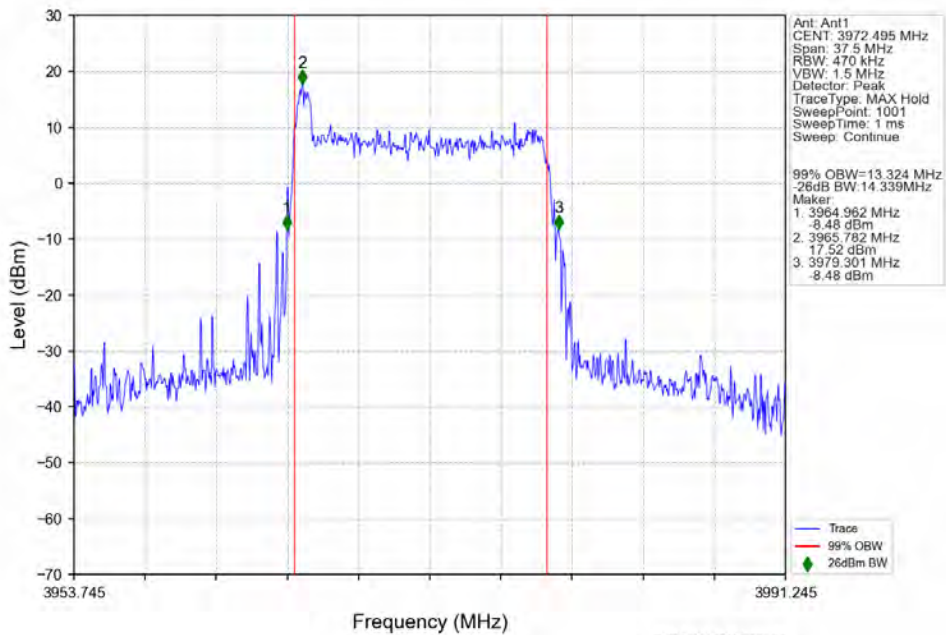

n77a 30kHz SISO NTN 15MHz DFT-s-OFDM QPSK 3707.505MHz Outer Full

n77a 30kHz SISO NTN 15MHz DFT-s-OFDM QPSK 3839.985MHz Outer Full

n77a 30kHz SISO NTN 15MHz DFT-s-OFDM QPSK 3972.495MHz Outer Full

n77a 30kHz SISO NTN 15MHz DFT-s-OFDM 16 QAM 3707.505MHz Outer Full