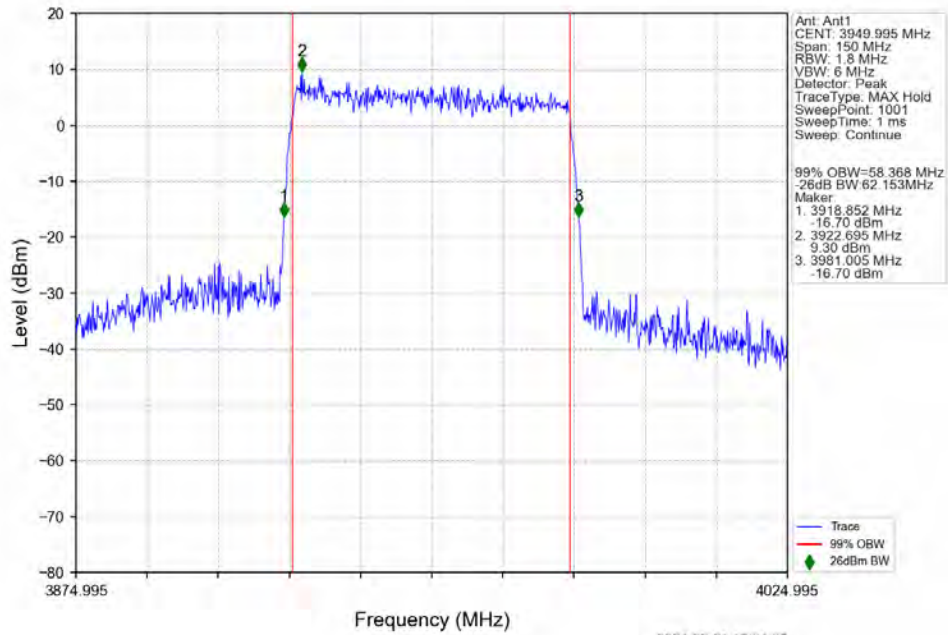

n77a 30kHz SISO NTN 60MHz DFT-s-OFDM 64 QAM 3730.005MHz Outer Full