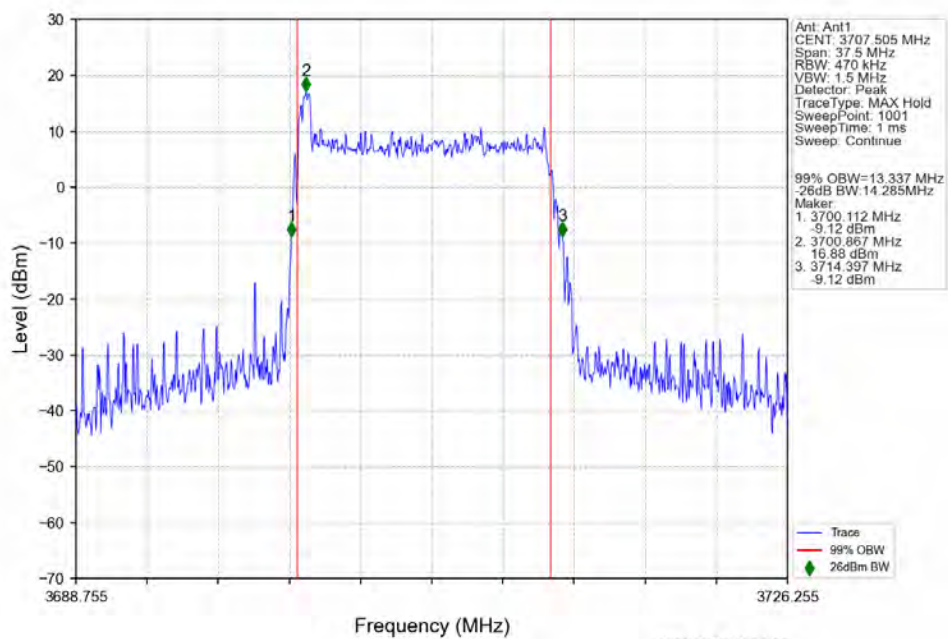

n77a 30kHz SISO NTN 15MHz DFT-s-OFDM 64 QAM 3839.985MHz Outer Full

n77a 30kHz SISO NTN 15MHz DFT-s-OFDM 64 QAM 3707.505MHz Outer Full