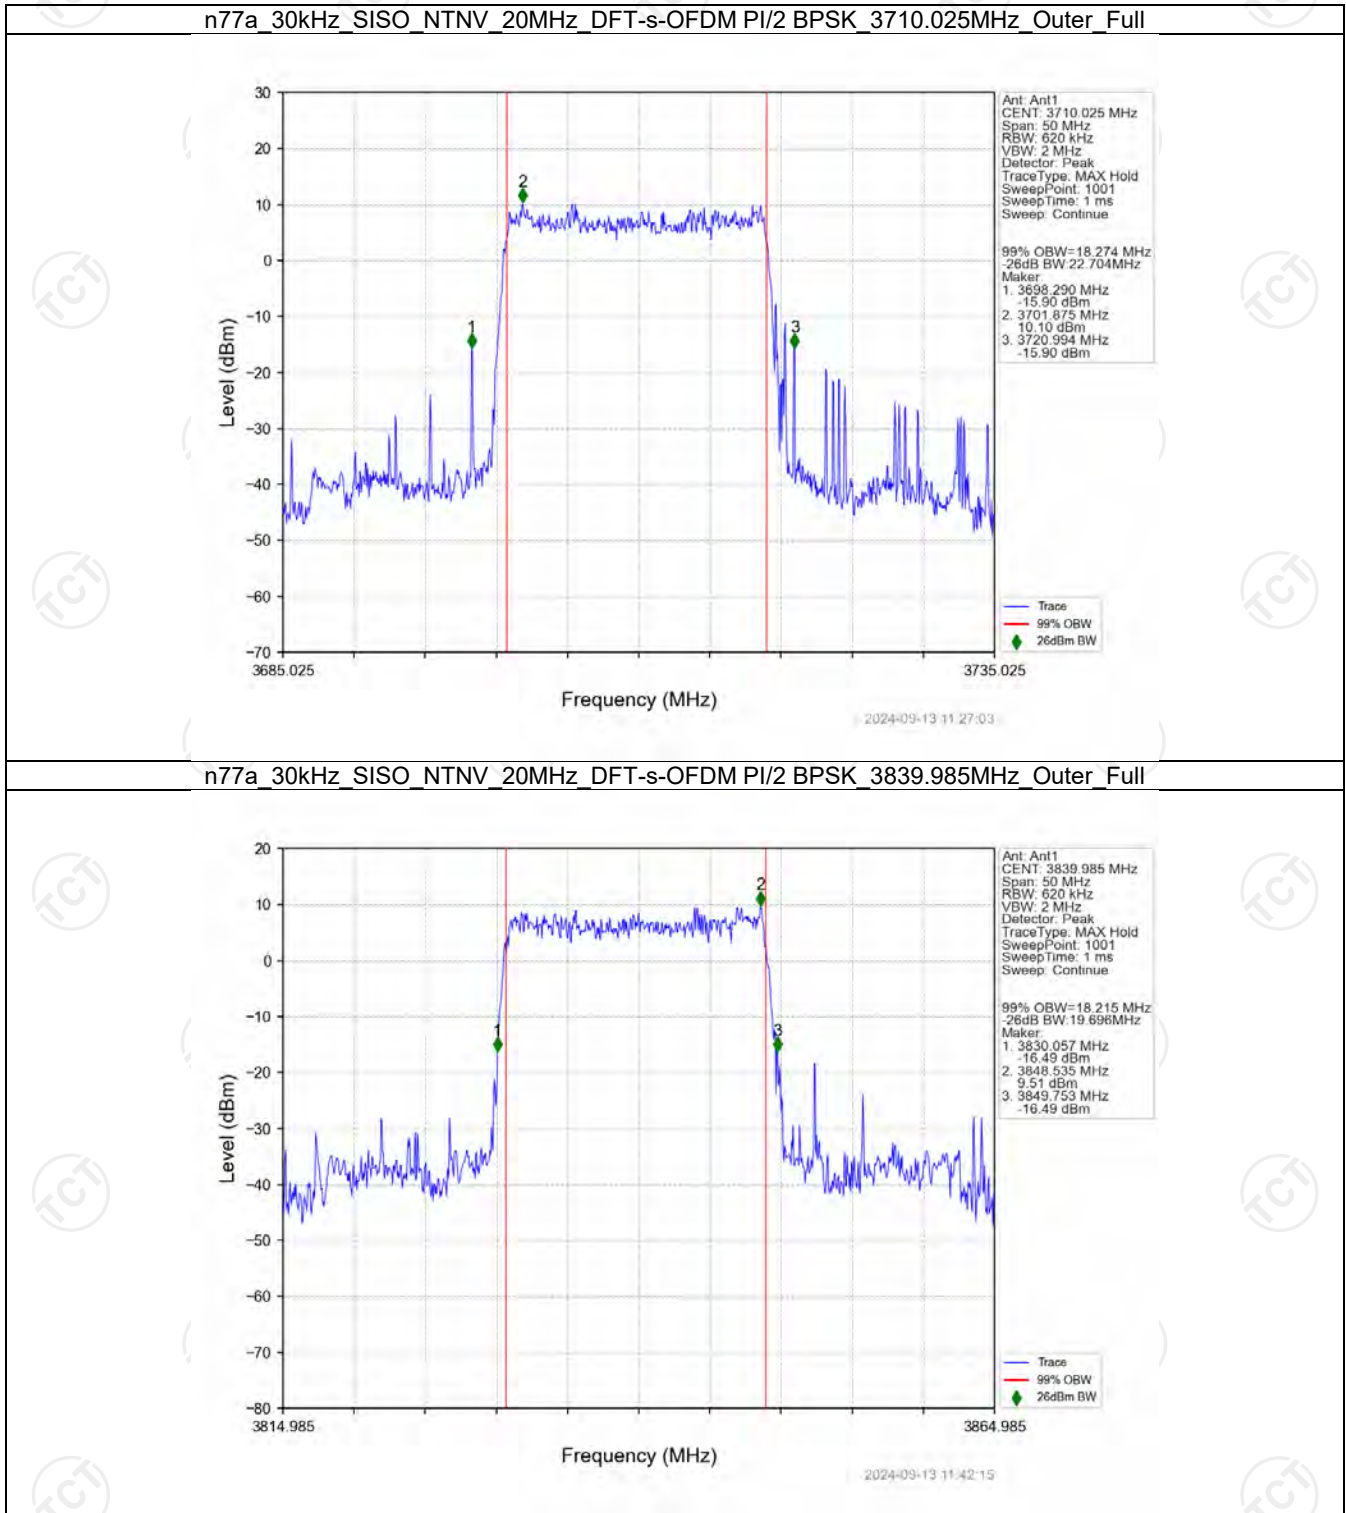

n77a 30kHz SISO NTN 20MHz DFT-s-OFDM PI/2 BPSK 3969.975MHz Outer Full

4.2.8 30k_SISO_20MHz_NTNV