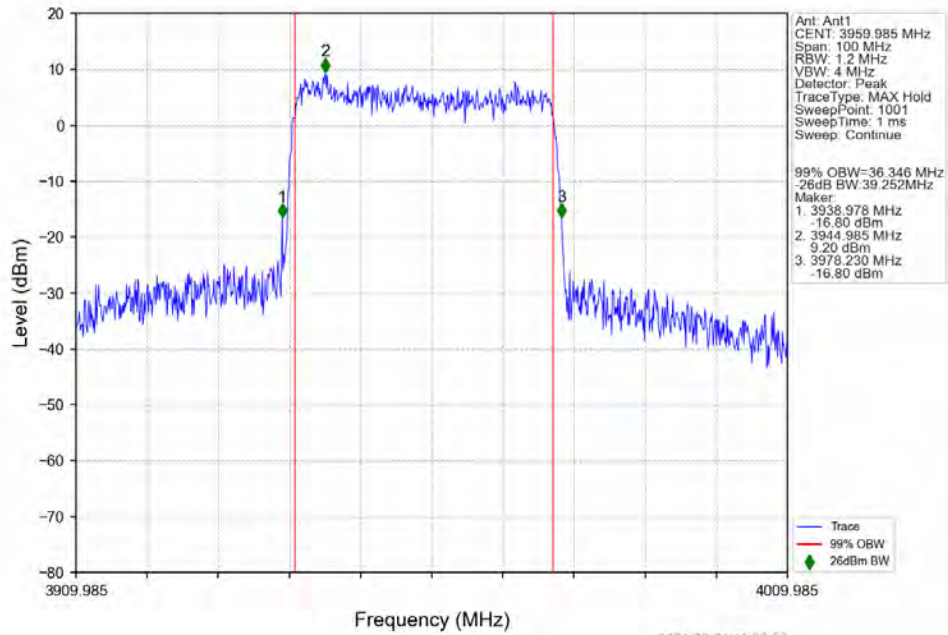

n77a 30kHz SISO NTN 40MHz DFT-s-OFDM QPSK 3959.985MHz Outer Full

n77a 30kHz SISO NTN 40MHz DFT-s-OFDM 16 QAM 3720.015MHz Outer Full

n77a 30kHz SISO NTN 40MHz DFT-s-OFDM 16 QAM 3839.985MHz Outer Full

n77a 30kHz SISO NTN 40MHz DFT-s-OFDM 16 QAM 3959.985MHz Outer Full