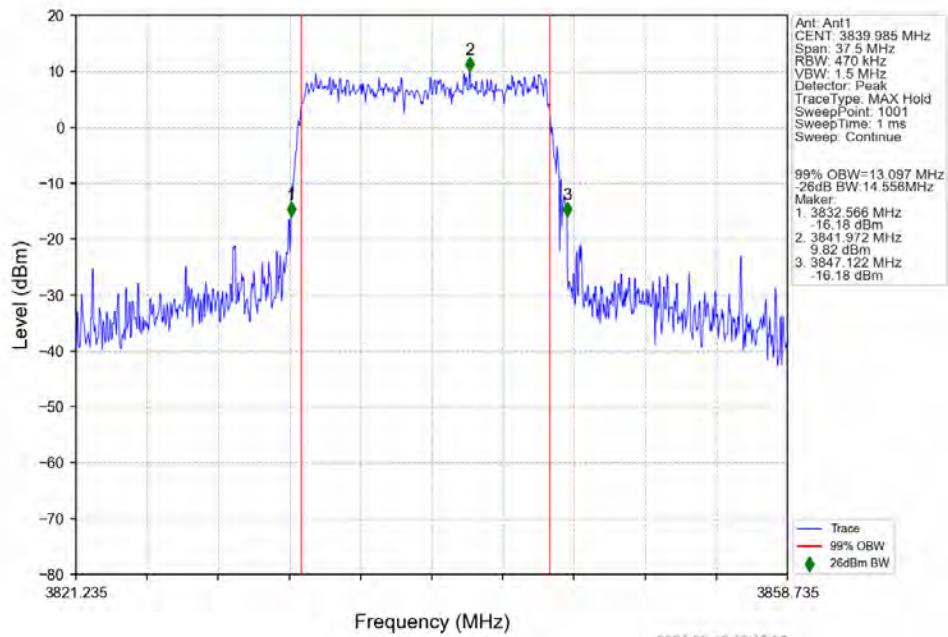

n77a 30kHz SISO NTN 15MHz DFT-s-OFDM 16 QAM 3839.985MHz Outer Full

n77a 30kHz SISO NTN 15MHz DFT-s-OFDM 16 QAM 3972.495MHz Outer Full

n77a 30kHz SISO NTN 15MHz DFT-s-OFDM 64 QAM 3707.505MHz Outer Full

n77a 30kHz SISO NTN 15MHz DFT-s-OFDM 64 QAM 3839.985MHz Outer Full