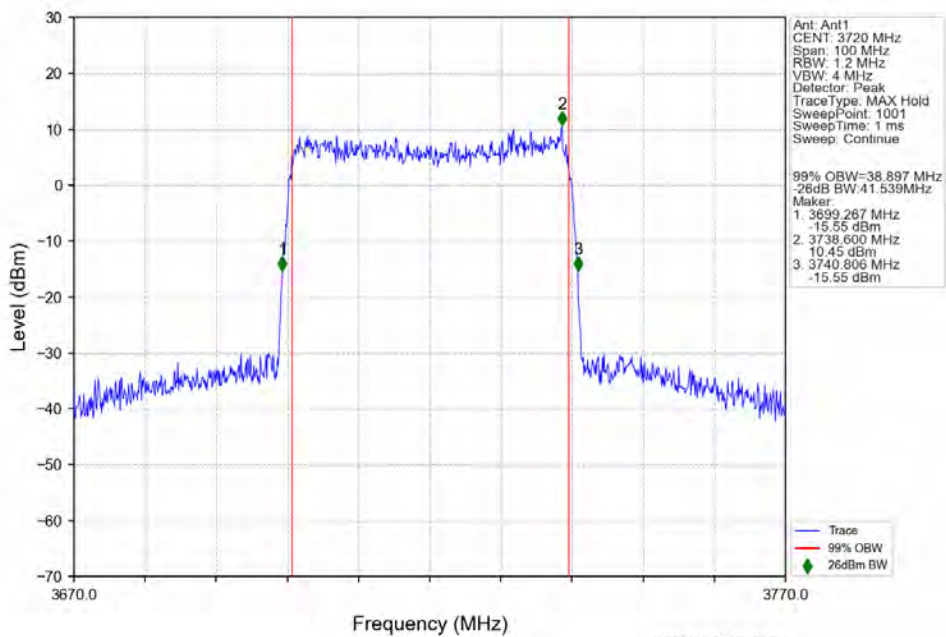

n77a 15kHz SISO NTN 40MHz DFT-s-OFDM 16 QAM 3720MHz Outer Full

n77a 15kHz SISO NTN 40MHz DFT-s-OFDM 16 QAM 3840MHz Outer Full

n77a 15kHz SISO NTN 40MHz DFT-s-OFDM 16 QAM 3960MHz Outer Full

n77a 15kHz SISO NTN 40MHz DFT-s-OFDM 64 QAM 3720MHz Outer Full