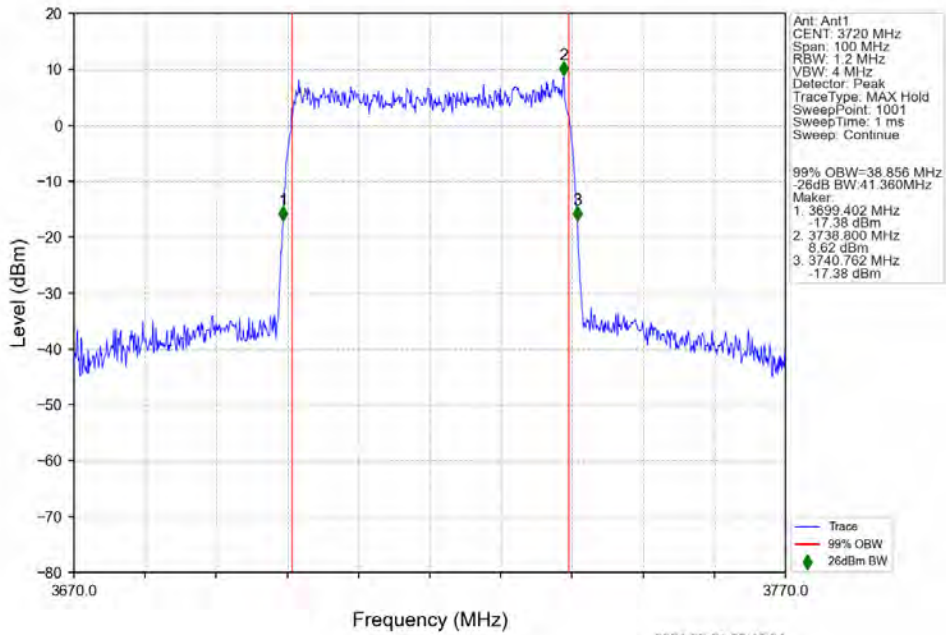

n77a 15kHz SISO NTN 40MHz DFT-s-OFDM 256 QAM 3840MHz Outer Full