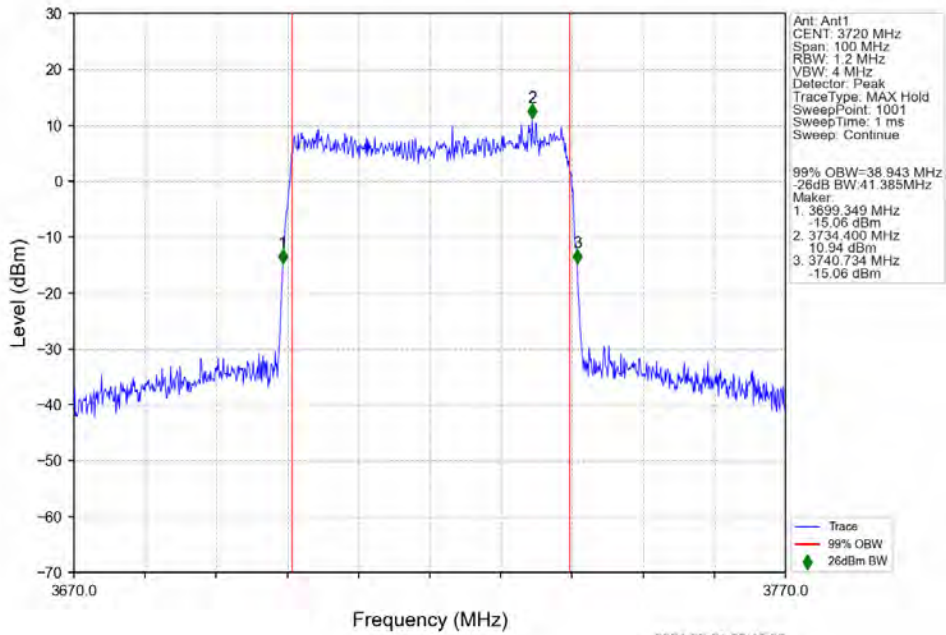

n77a 15kHz SISO NTN 40MHz DFT-s-OFDM 16 QAM 3840MHz Outer Full