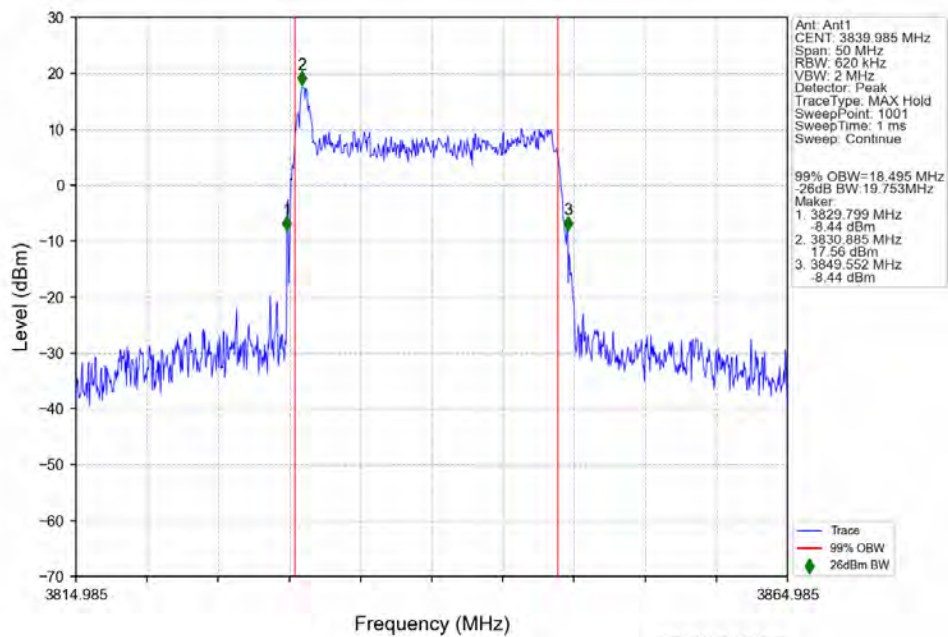

n77a 30kHz SISO NTN 20MHz DFT-s-OFDM QPSK 3839.985MHz Outer Full

n77a 30kHz SISO NTN 20MHz DFT-s-OFDM QPSK 3969.975MHz Outer Full

n77a 30kHz SISO NTN 20MHz DFT-s-OFDM 16 QAM 3710.025MHz Outer Full

n77a 30kHz SISO NTN 20MHz DFT-s-OFDM 16 QAM 3839.985MHz Outer Full