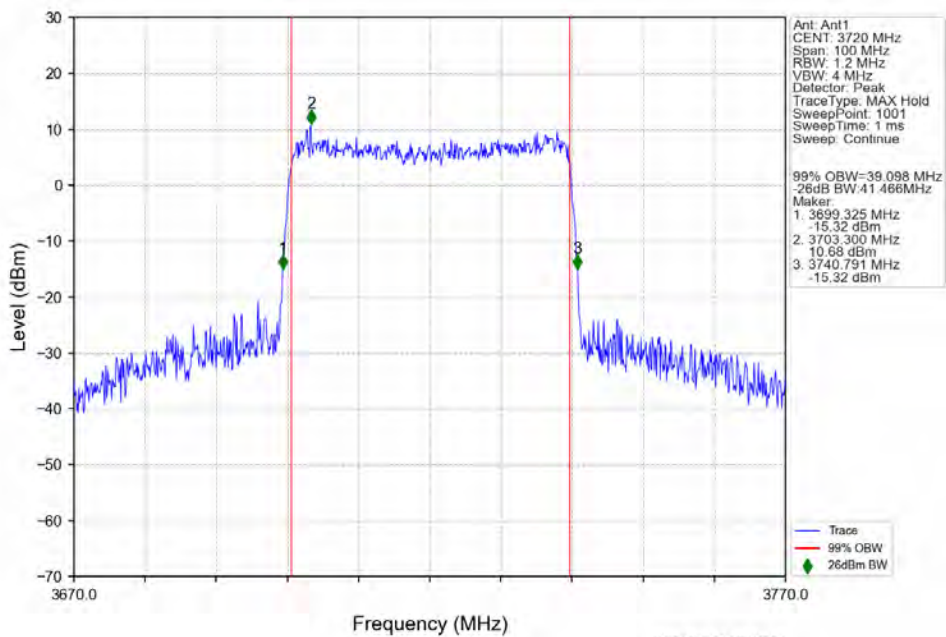

n77a 15kHz SISO NTN 40MHz CP-OFDM 16 QAM 3720MHz Outer Full

n77a 15kHz SISO NTN 40MHz CP-OFDM 16 QAM 3840MHz Outer Full

n77a 15kHz SISO NTN 40MHz CP-OFDM 16 QAM 3960MHz Outer Full

n77a 15kHz SISO NTN 40MHz CP-OFDM 64 QAM 3720MHz Outer Full