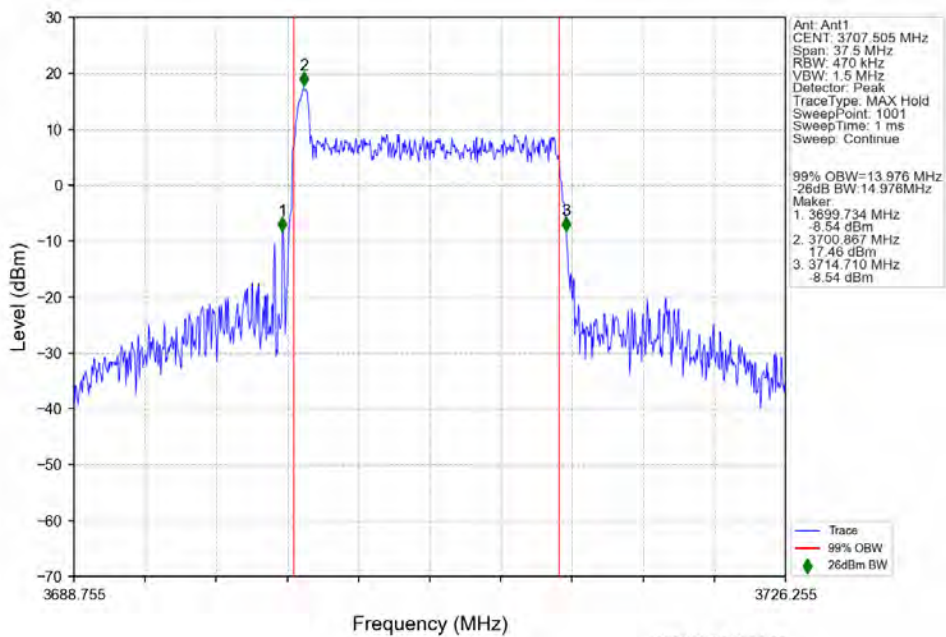

n77a 30kHz SISO NTV 15MHz CP-OFDM QPSK 3839.985MHz Outer Full

n77a 30kHz SISO NTV 15MHz CP-OFDM QPSK 3707.505MHz Outer Full