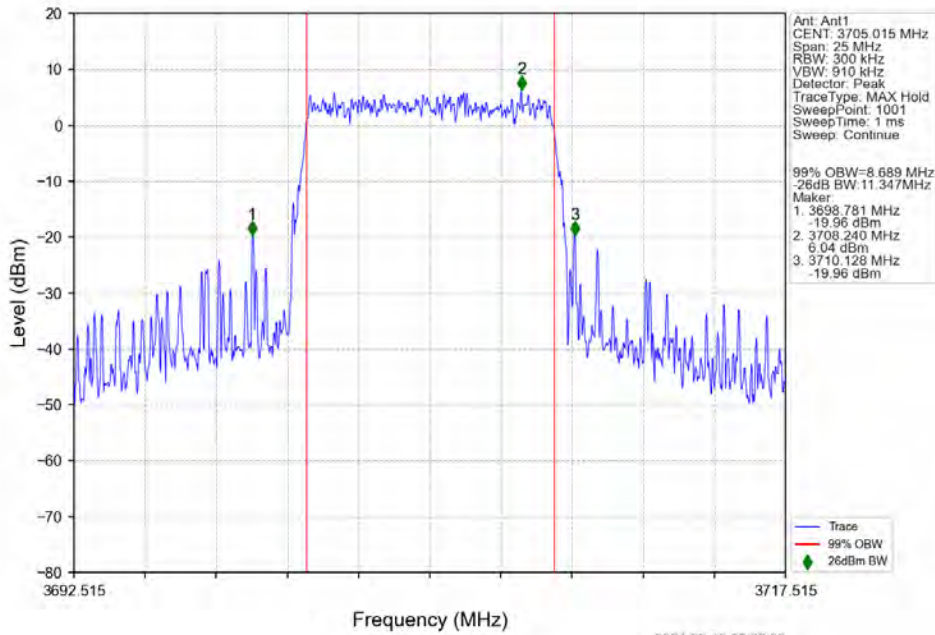

n77a 30kHz SISO NTN 10MHz CP-OFDM 64 QAM 3705.015MHz Outer Full

n77a 30kHz SISO NTN 10MHz CP-OFDM 64 QAM 3839.985MHz Outer Full

n77a 30kHz SISO NTN 10MHz CP-OFDM 64 QAM 3974.985MHz Outer Full

n77a 30kHz SISO NTN 10MHz CP-OFDM 256 QAM 3705.015MHz Outer Full