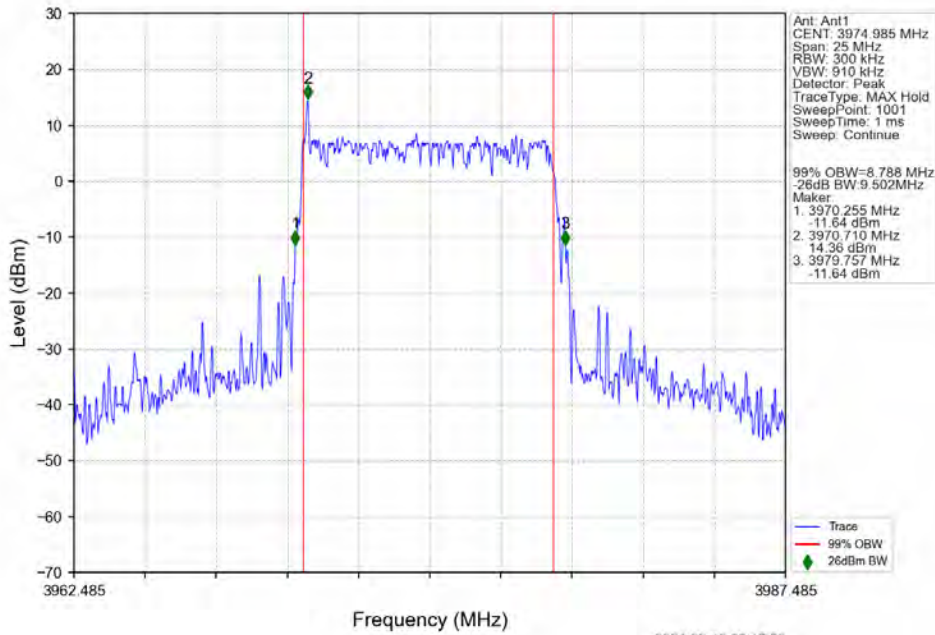

n77a 30kHz SISO NTV 10MHz DFT-s-OFDM 256 QAM 3974.985MHz Outer Full