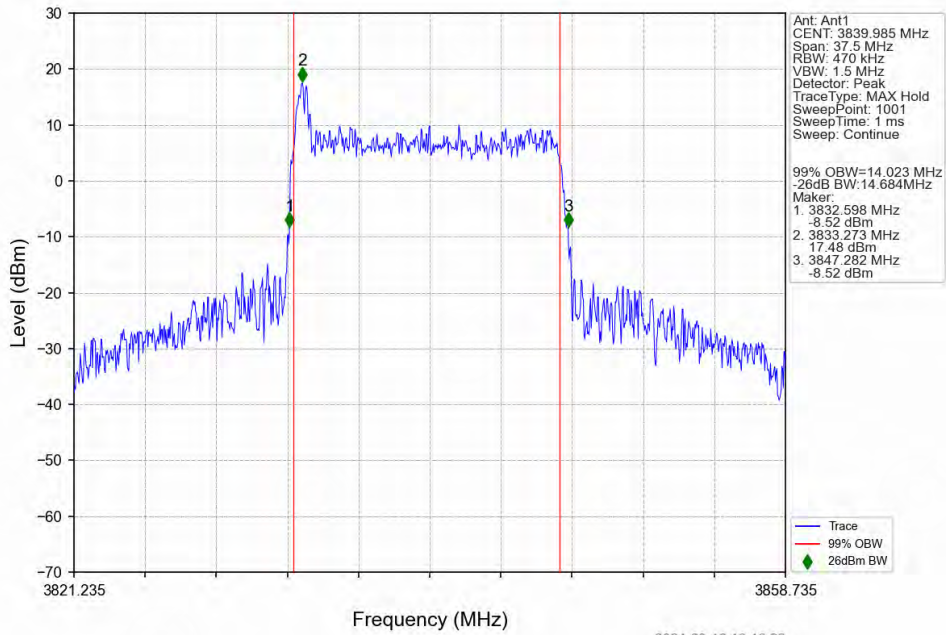

n77a 30kHz SISO NTN 15MHz CP-OFDM 64 QAM 3839.985MHz Outer Full