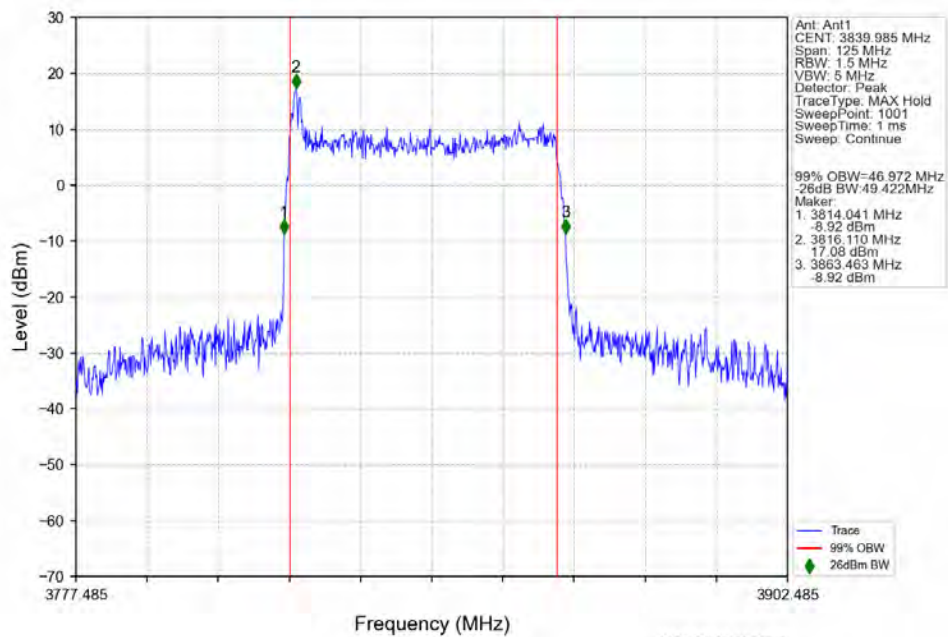

n77a 30kHz SISO NTN 50MHz DFT-s-OFDM 16 QAM 3954.975MHz Outer Full