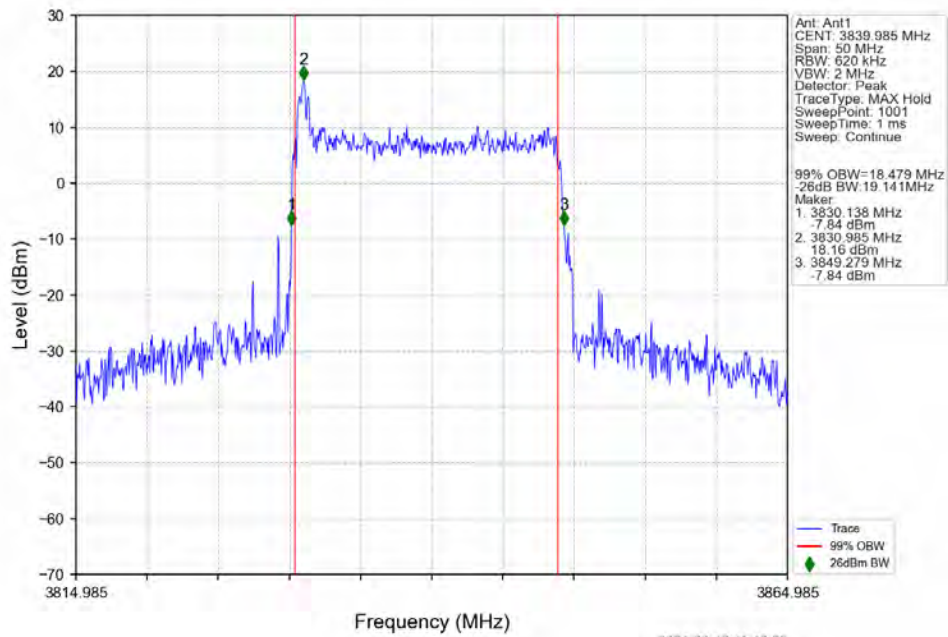

n77a 30kHz SISO NTN 20MHz DFT-s-OFDM 64 QAM 3839.985MHz Outer Full