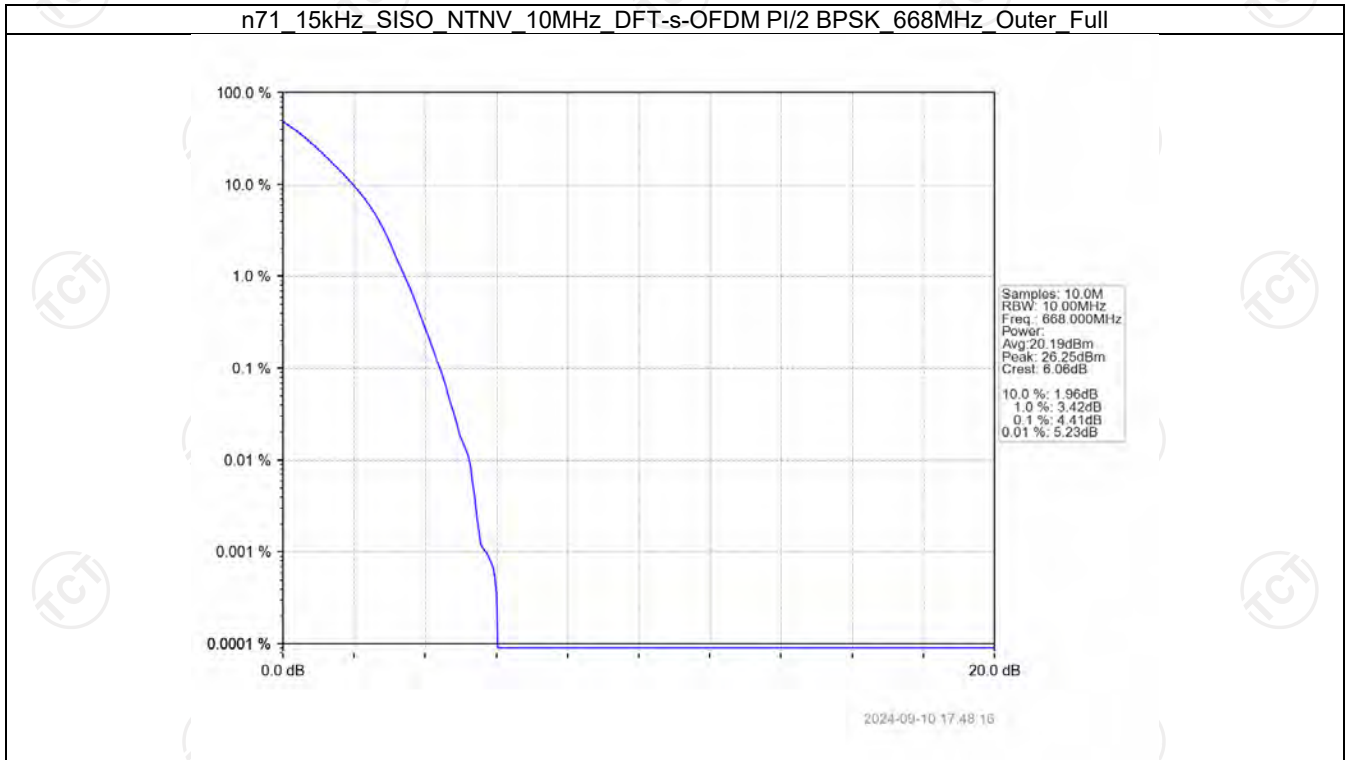

5.2.2 15k_SISO_10MHz_NTNV