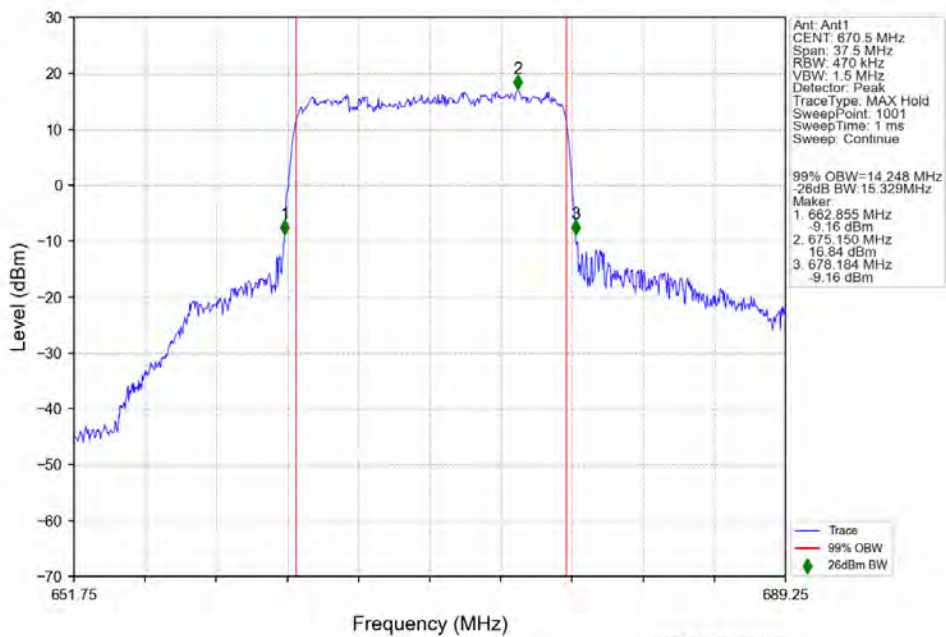

n71 15kHz SISO NTV 15MHz CP-OFDM 64 QAM 670.5MHz Outer Full