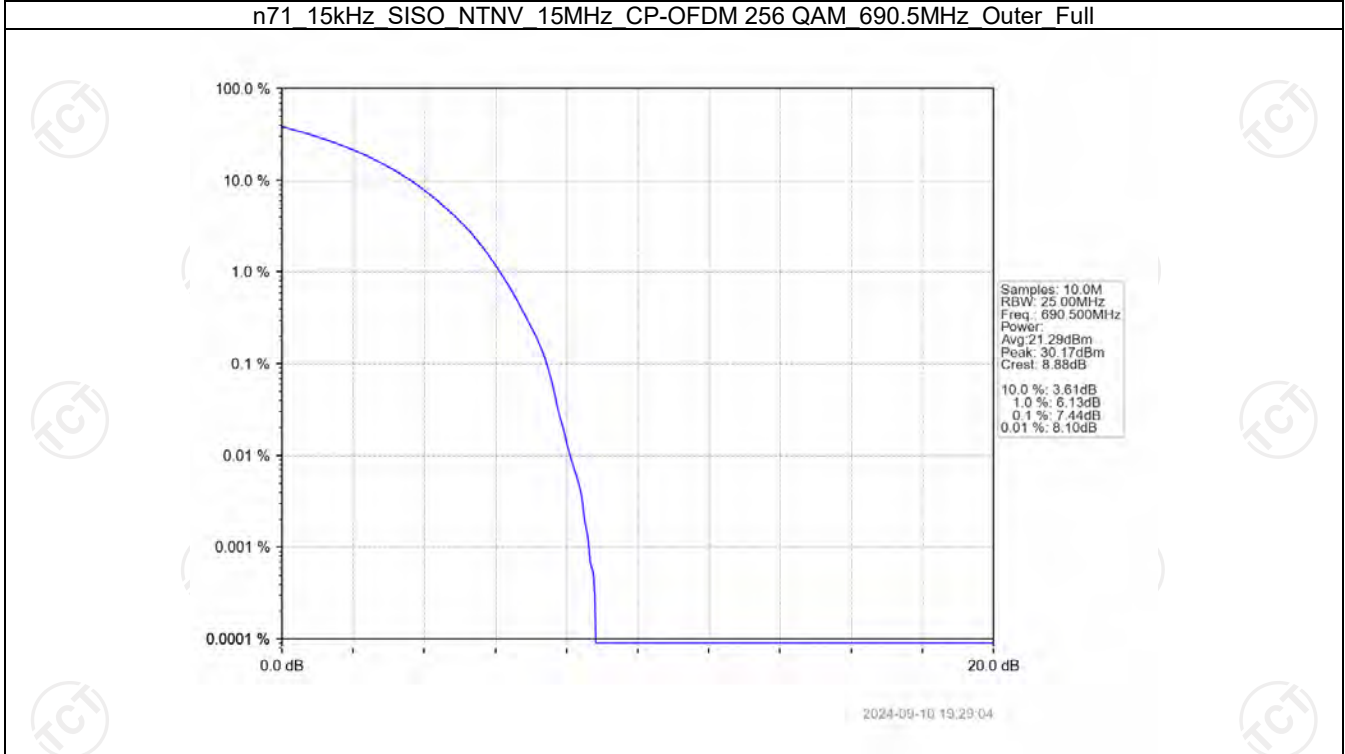

2024-09-10 19:28:28

n71 15kHz SISO NTV 15MHz CP-OFDM 256 QAM 670.5MHz Outer Full

2024-09-10 18:53:13

n71 15kHz SISO NTV 15MHz CP-OFDM 256 QAM 680.5MHz Outer Full

2024-09-10 19:10:30

n71 15kHz SISO NTV 15MHz CP-OFDM 256 QAM 690.5MHz Outer Full