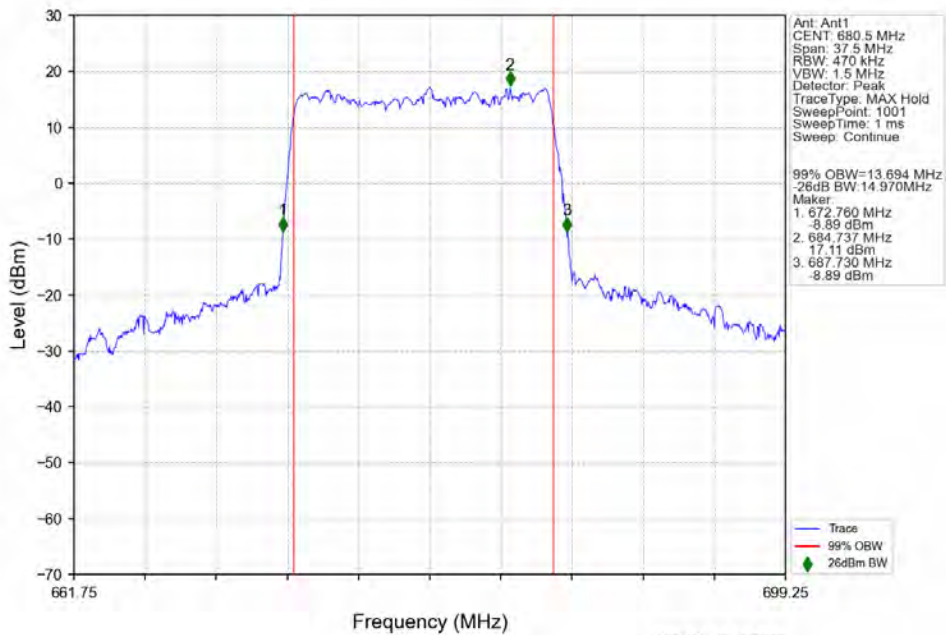

n71 15kHz SISO NTV 15MHz DFT-s-OFDM 256 QAM 680.5MHz Outer Full