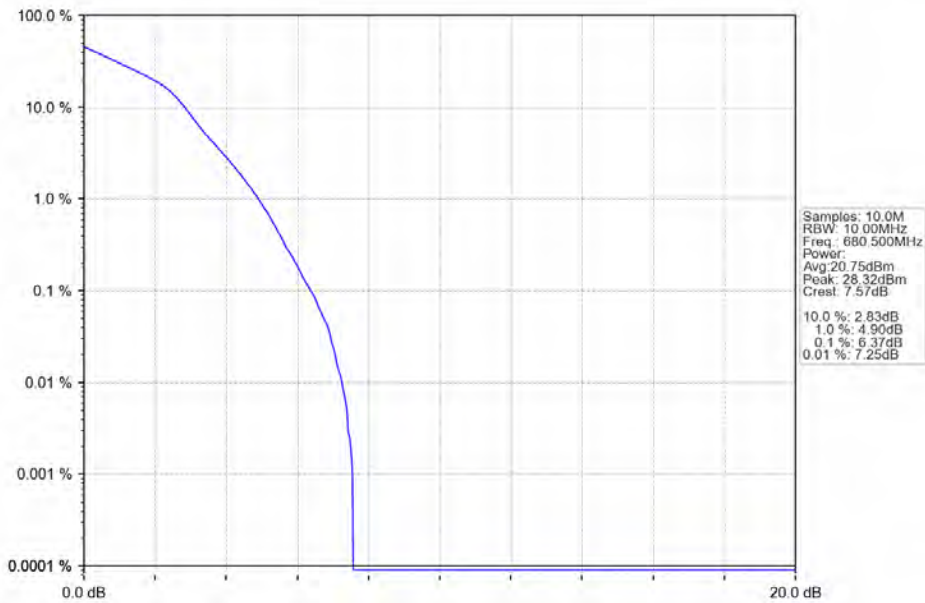

n71 30kHz SISO NTV 10MHz DFT-s-OFDM 16 QAM 680.5MHz Outer Full