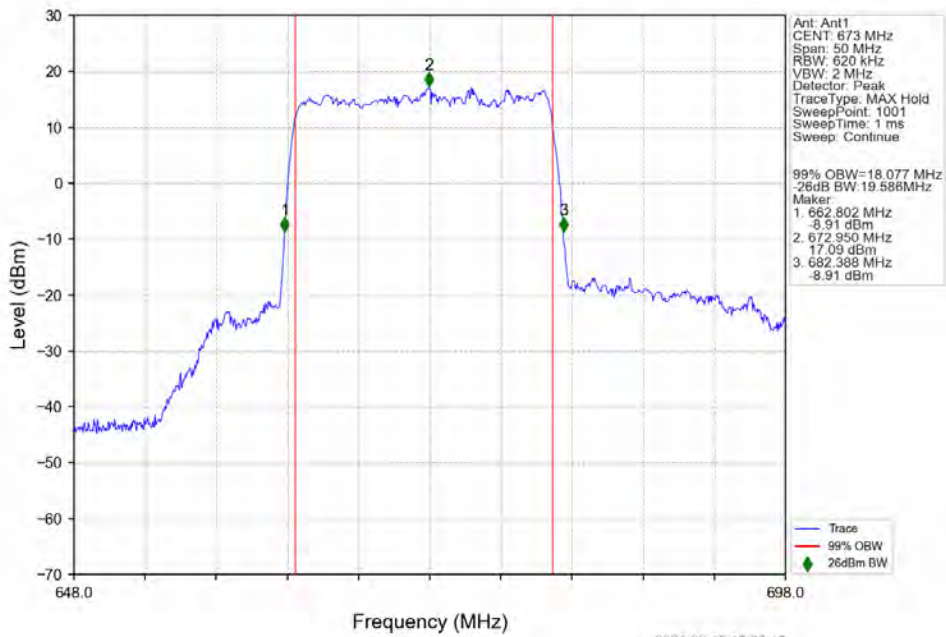

n71 15kHz SISO NTN 20MHz DFT-s-OFDM 256 QAM 673MHz Outer Full