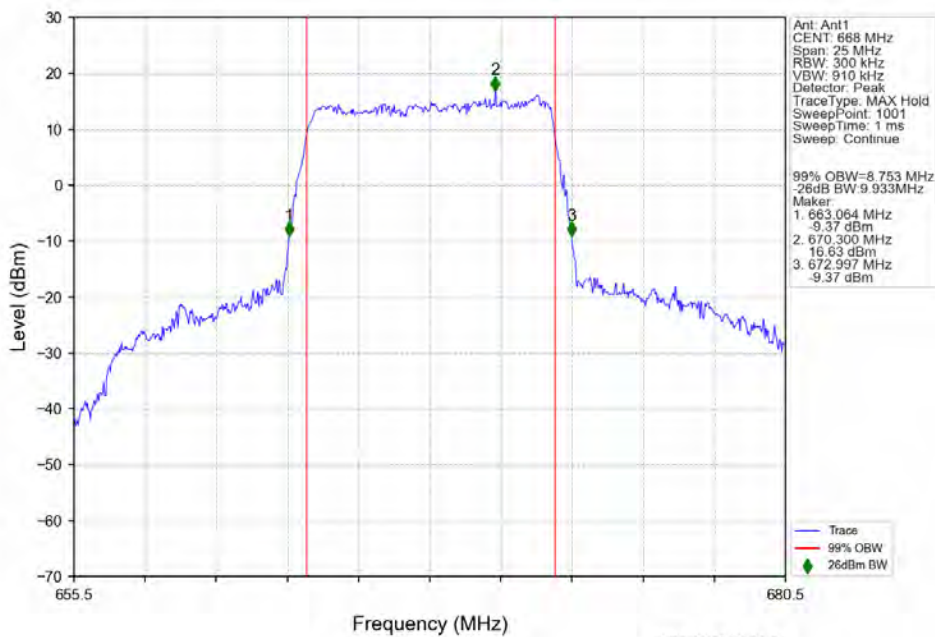

n71 30kHz SISO NTN 10MHz CP-OFDM QPSK 668MHz Outer Full