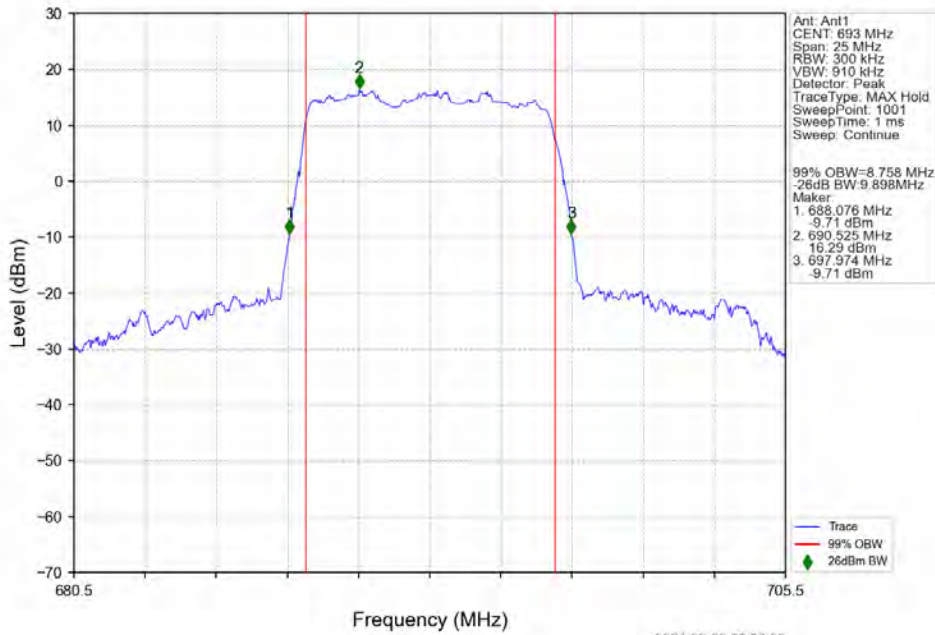

n71 30kHz SISO NTV 10MHz DFT-s-OFDM QPSK 693MHz Outer Full

n71 30kHz SISO NTV 10MHz DFT-s-OFDM 16 QAM 668MHz Outer Full

n71 30kHz SISO NTV 10MHz DFT-s-OFDM 16 QAM 680.5MHz Outer Full

n71 30kHz SISO NTV 10MHz DFT-s-OFDM 16 QAM 693MHz Outer Full