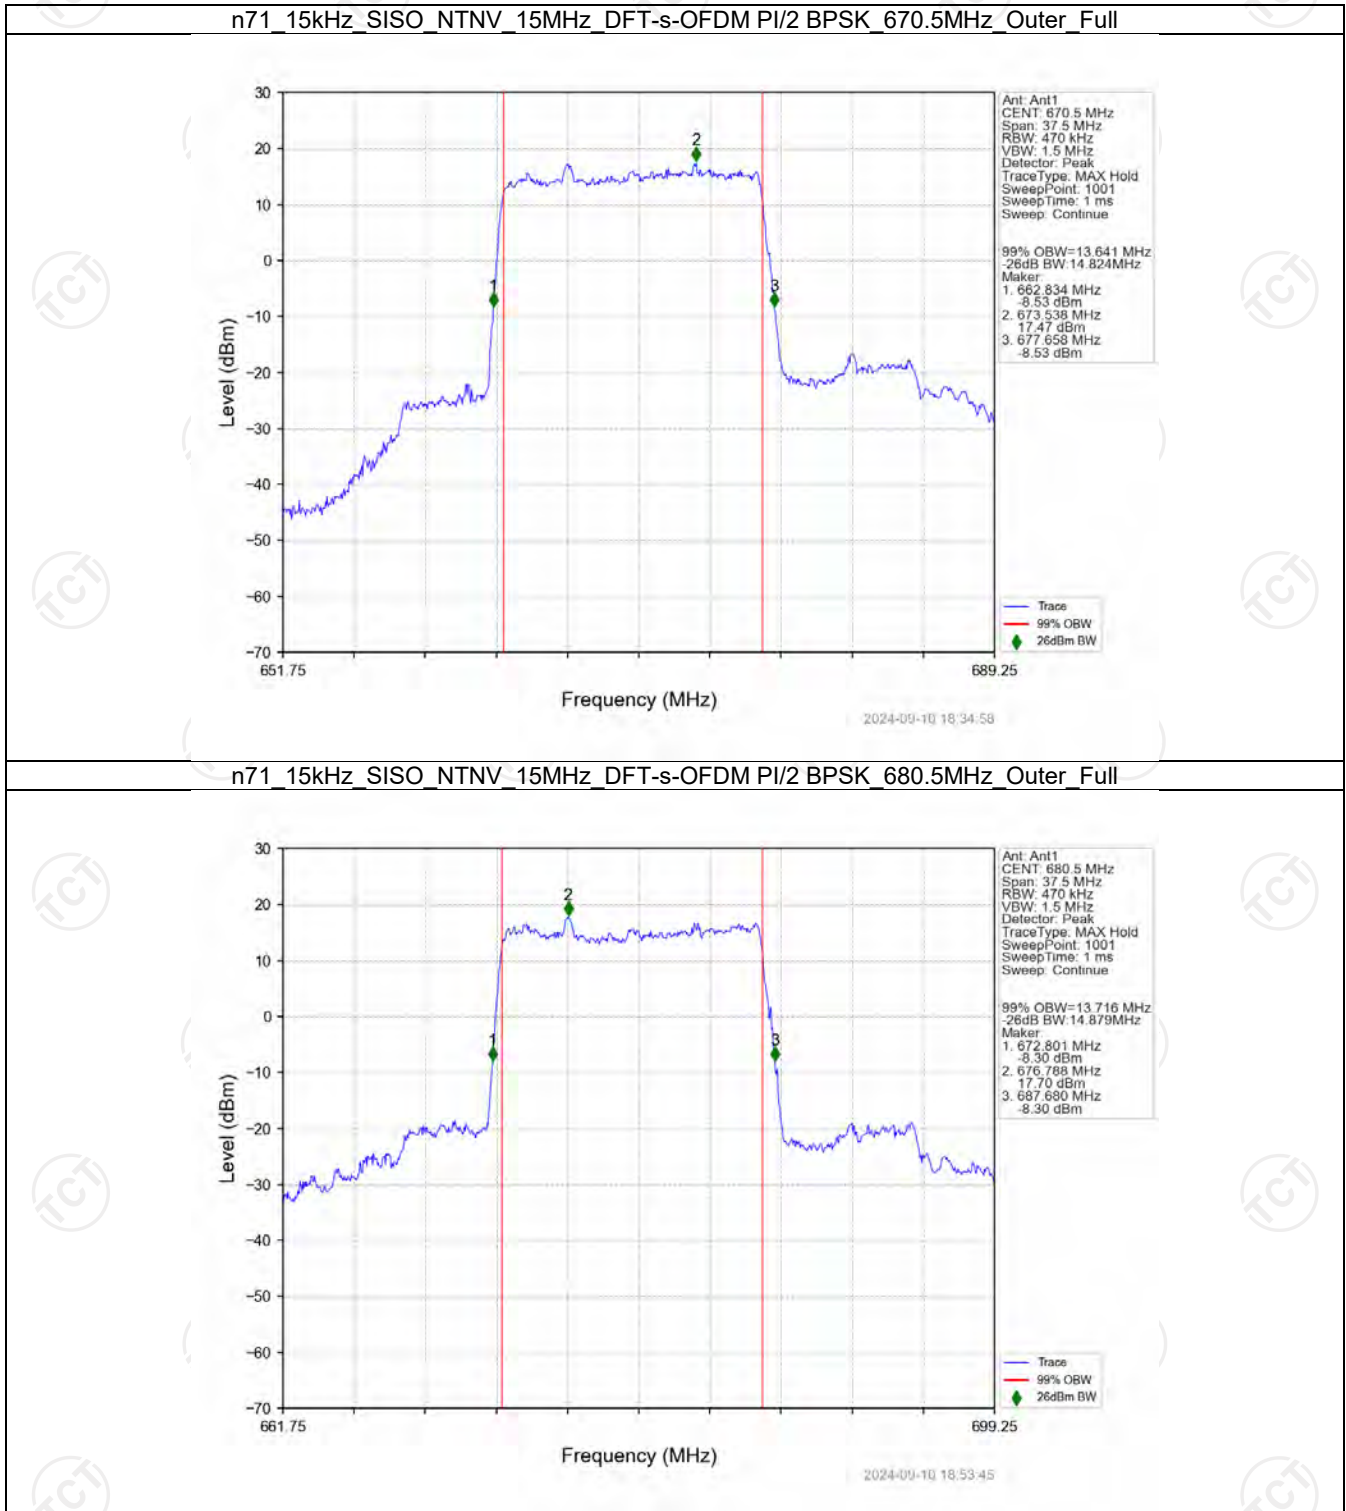

4.2.3 15k_SISO_15MHz_NTNV

n71 15kHz SISO NTN 15MHz DFT-s-OFDM PI/2 BPSK 690.5MHz Outer Full

n71 15kHz SISO NTN 15MHz DFT-s-OFDM QPSK 670.5MHz Outer Full

n71 15kHz SISO NTV 15MHz DFT-s-OFDM QPSK 680.5MHz Outer Full