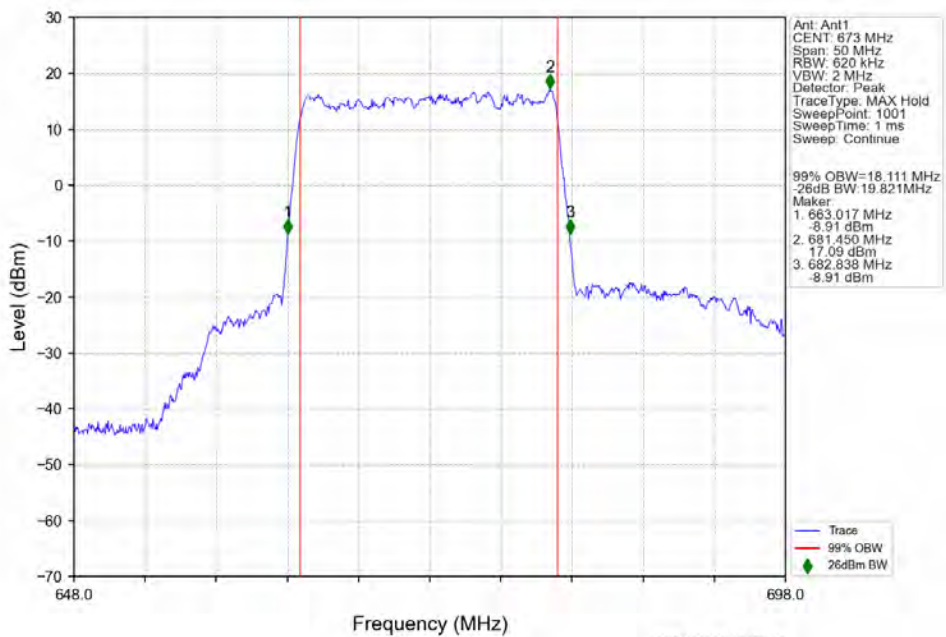

n71 30kHz SISO NTV 20MHz DFT-s-OFDM 64 QAM 673MHz Outer Full