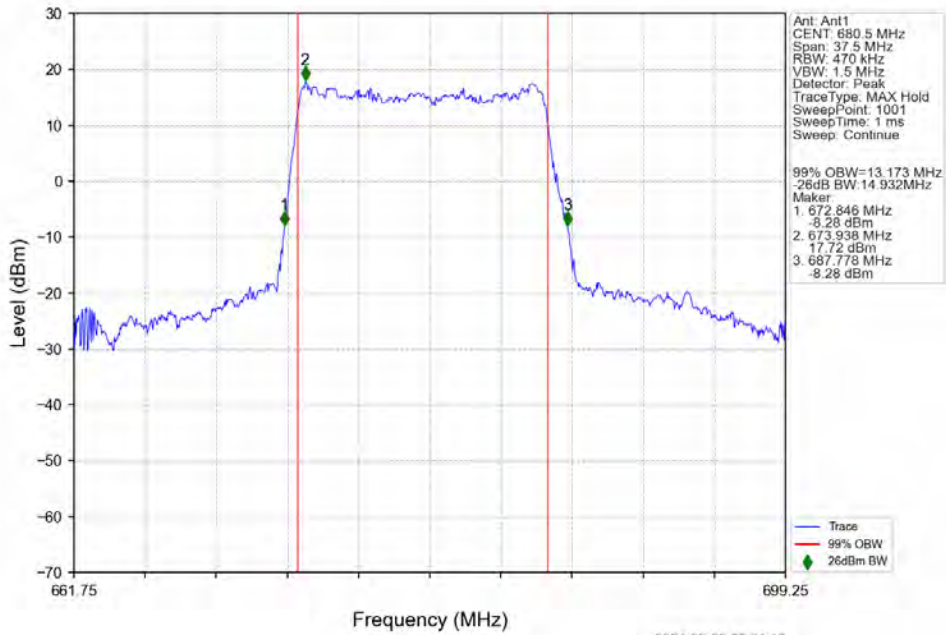

n71 30kHz SISO NTV 15MHz DFT-s-OFDM QPSK 680.5MHz Outer Full