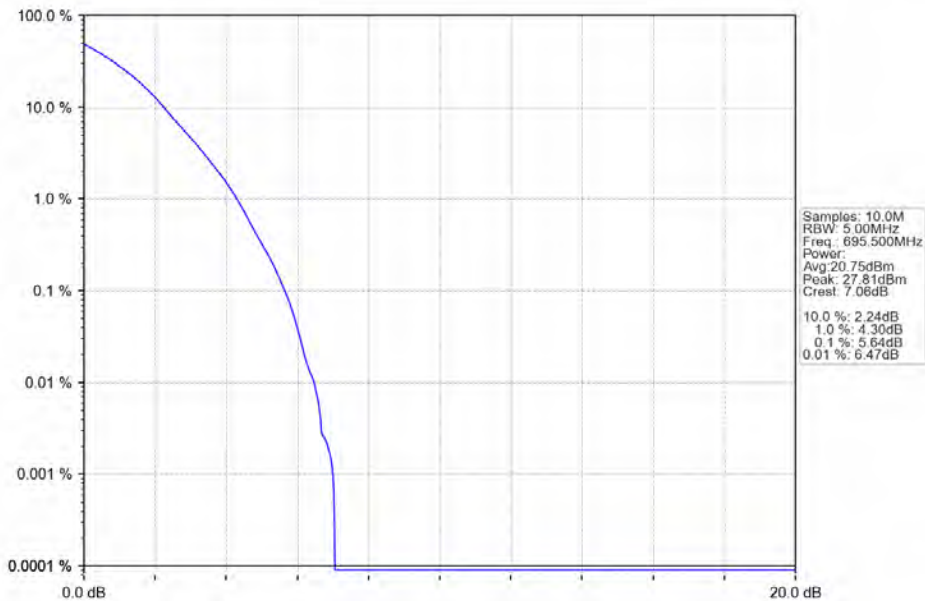

n71 15kHz SISO NTN 5MHz DFT-s-OFDM QPSK 695.5MHz Outer Full