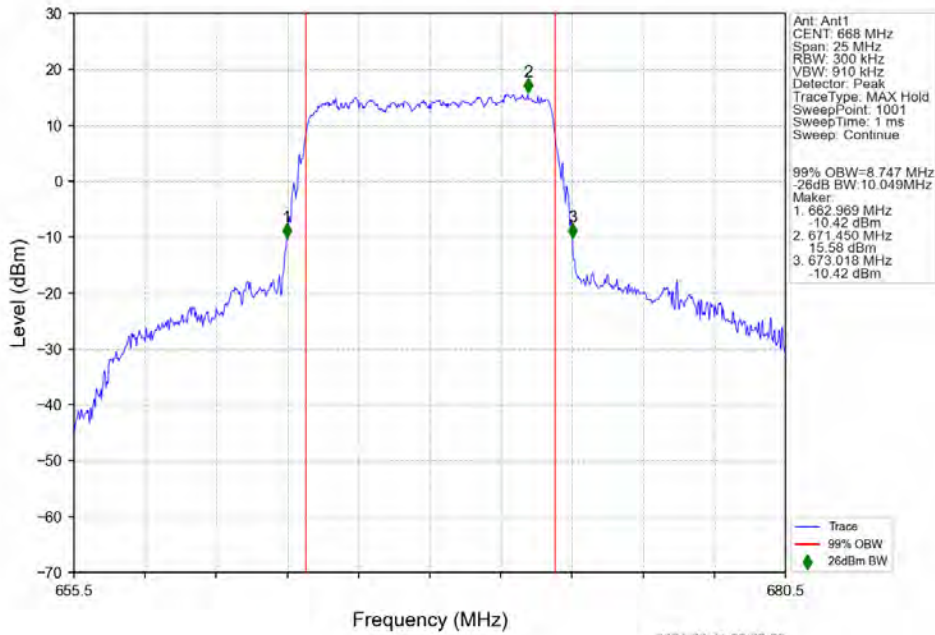

n71 30kHz SISO NTV 10MHz CP-OFDM 16 QAM 668MHz Outer Full