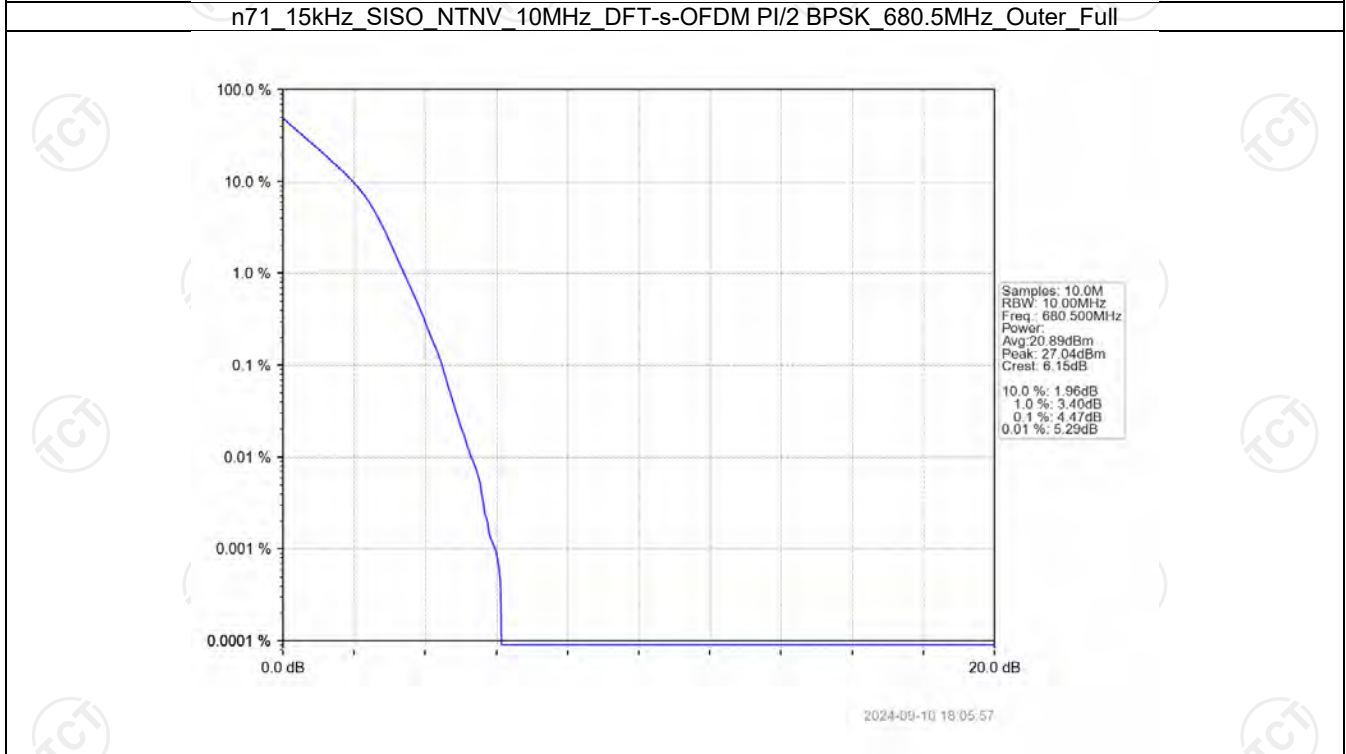

5.2.2 15k_SISO_10MHz_NTNV