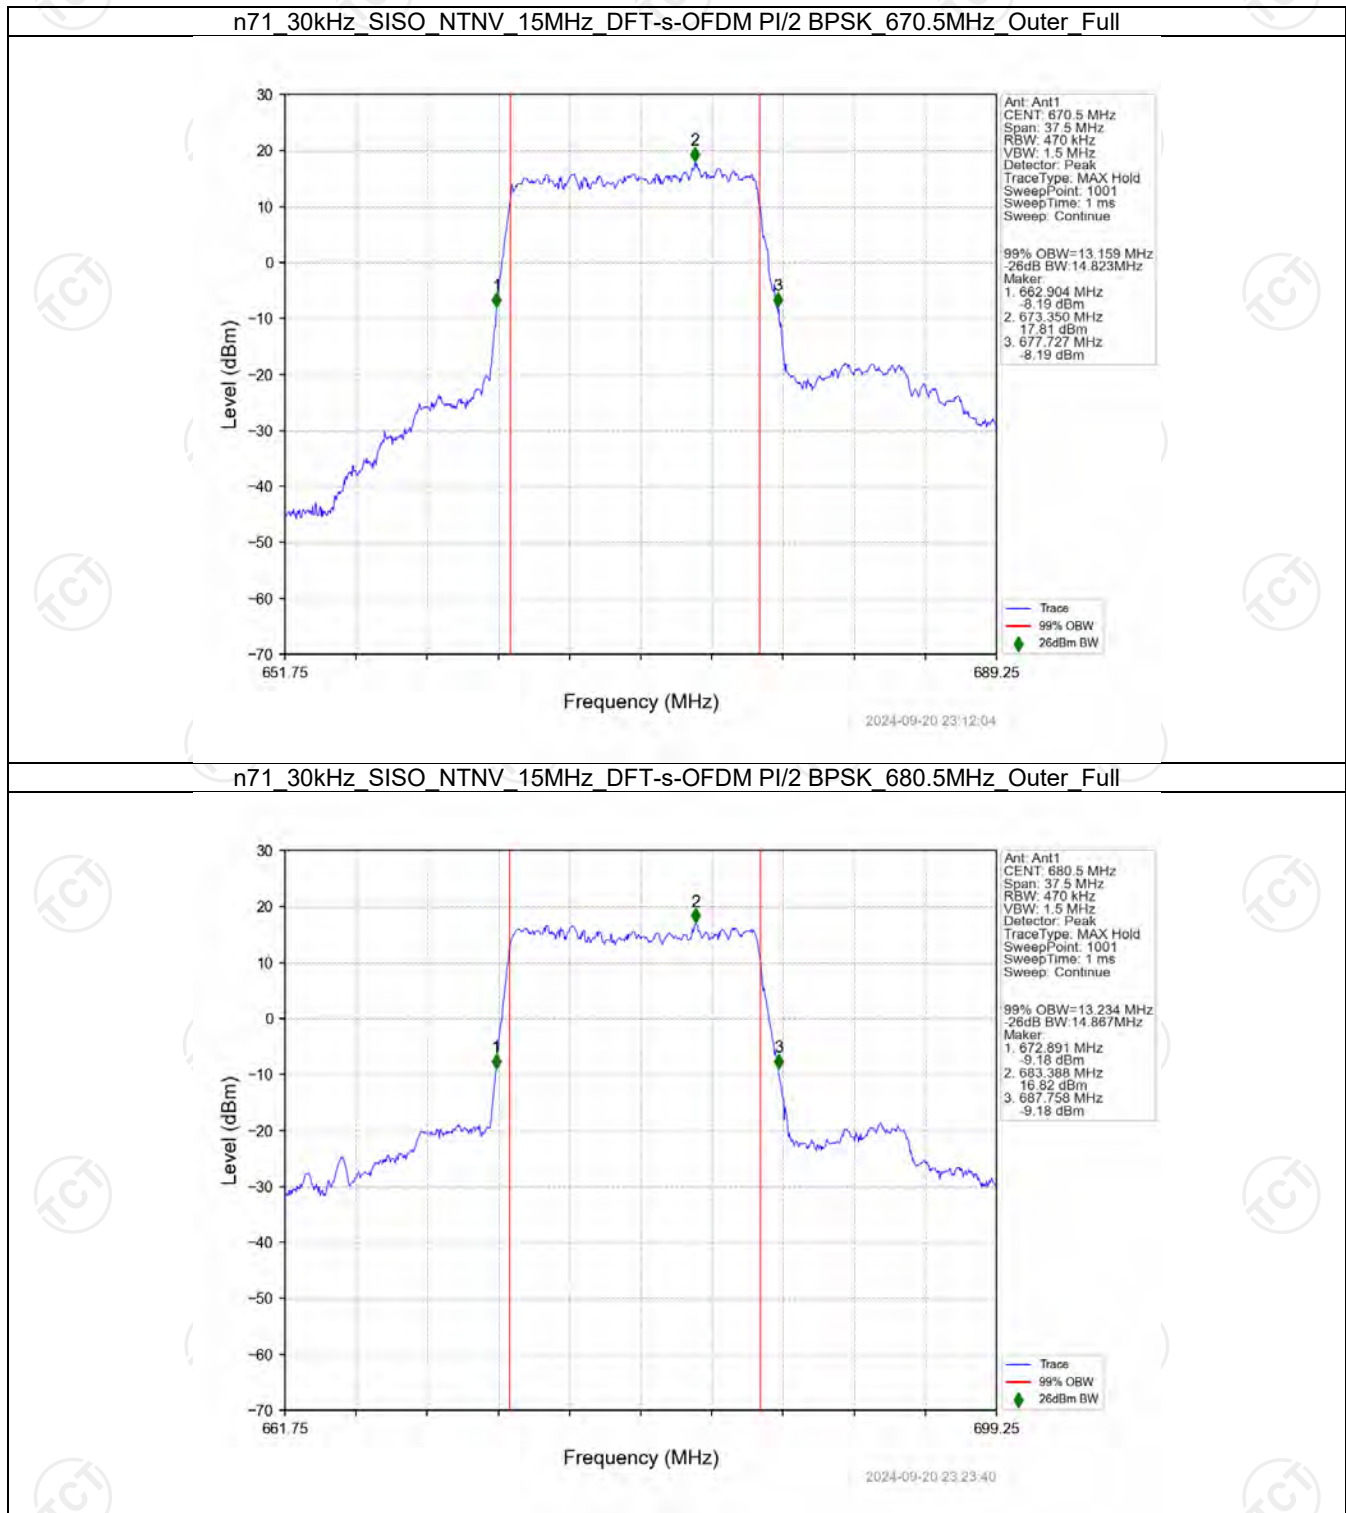

4.2.6 30k_SISO_15MHz_NTNV