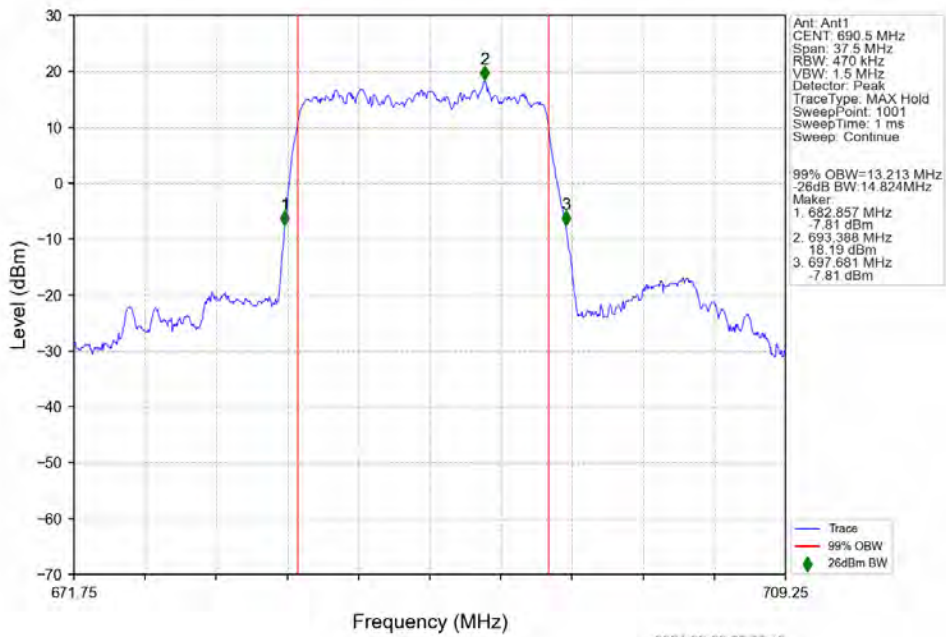

n71 30kHz SISO NTN 10MHz CP-OFDM 256 QAM 680.5MHz Outer Full

n71 30kHz SISO NTV 10MHz CP-OFDM 256 QAM 693MHz Outer Full

4.2.6 30k_SISO_15MHz_NTNV

n71 30kHz SISO NTV 15MHz DFT-s-OFDM PI/2 BPSK 690.5MHz Outer Full