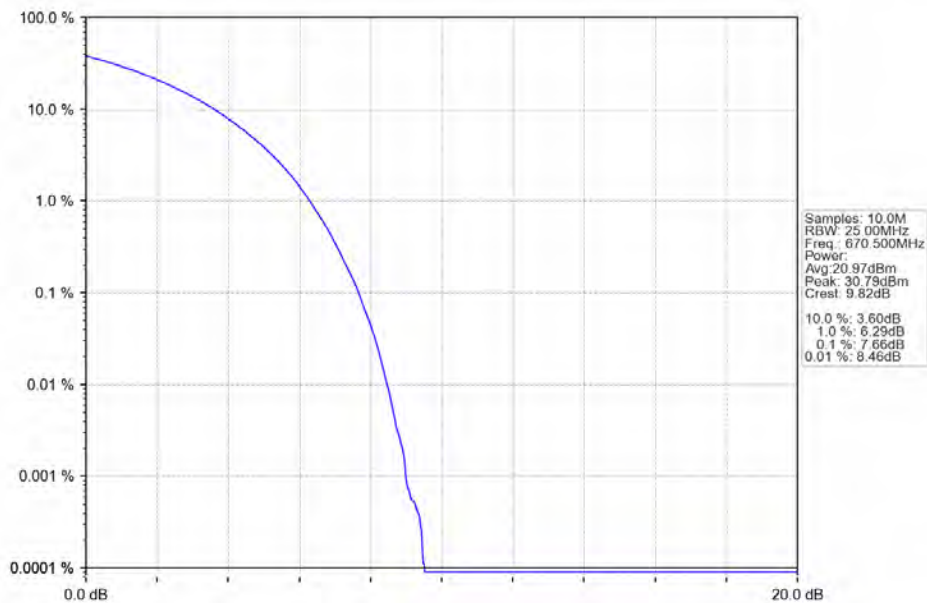

n71 15kHz SISO NTV 15MHz CP-OFDM 64 QAM 670.5MHz Outer Full