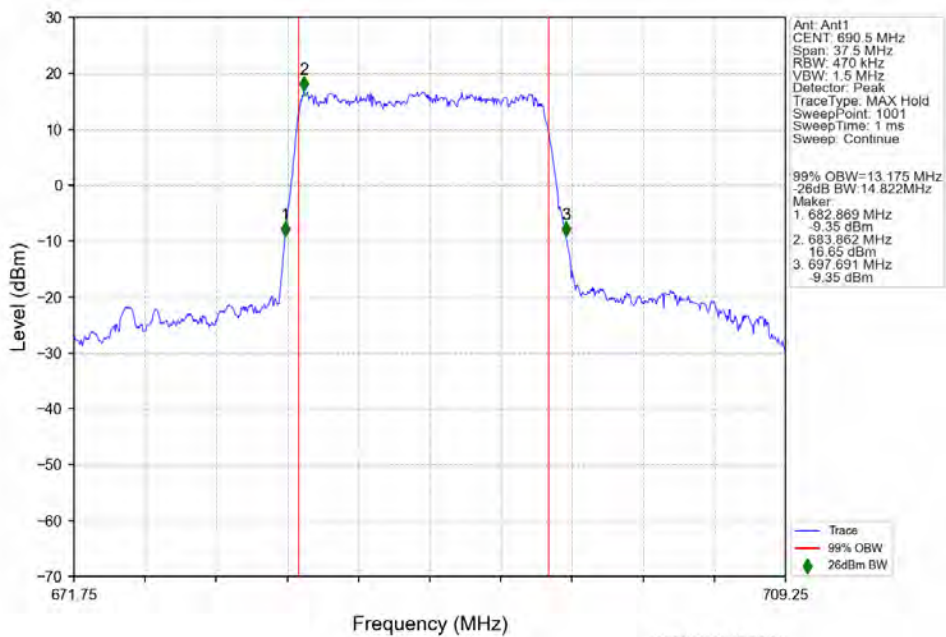

n71 30kHz SISO NTV 15MHz DFT-s-OFDM QPSK 690.5MHz Outer Full