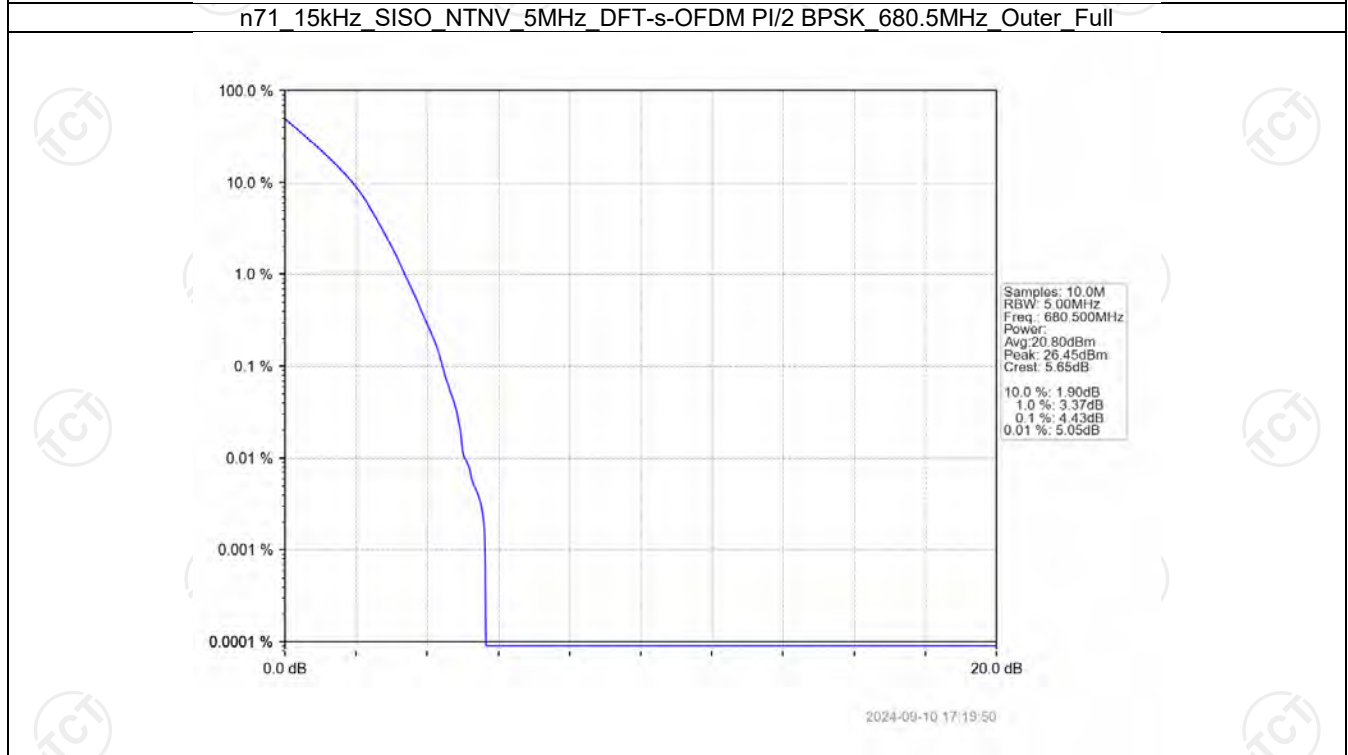

680.5	Outer Full	7.89	/	/	<=13	Pass
	688	Outer Full	7.54	/	/	<=13	Pass
CP-OFDM 16 QAM	673	Outer Full	7.94	/	/	<=13	Pass
	680.5	Outer Full	7.82	/	/	<=13	Pass
	688	Outer Full	7.52	/	/	<=13	Pass
CP-OFDM 64 QAM	673	Outer Full	7.96	/	/	<=13	Pass
	680.5	Outer Full	7.80	/	/	<=13	Pass
	688	Outer Full	7.46	/	/	<=13	Pass
CP-OFDM 256 QAM	673	Outer Full	8.07	/	/	<=13	Pass
	680.5	Outer Full	7.97	/	/	<=13	Pass
	688	Outer Full	7.59	/	/	<=13	Pass

5.2 Test Graph

5.2.1 15k_SISO_5MHz_NTNV