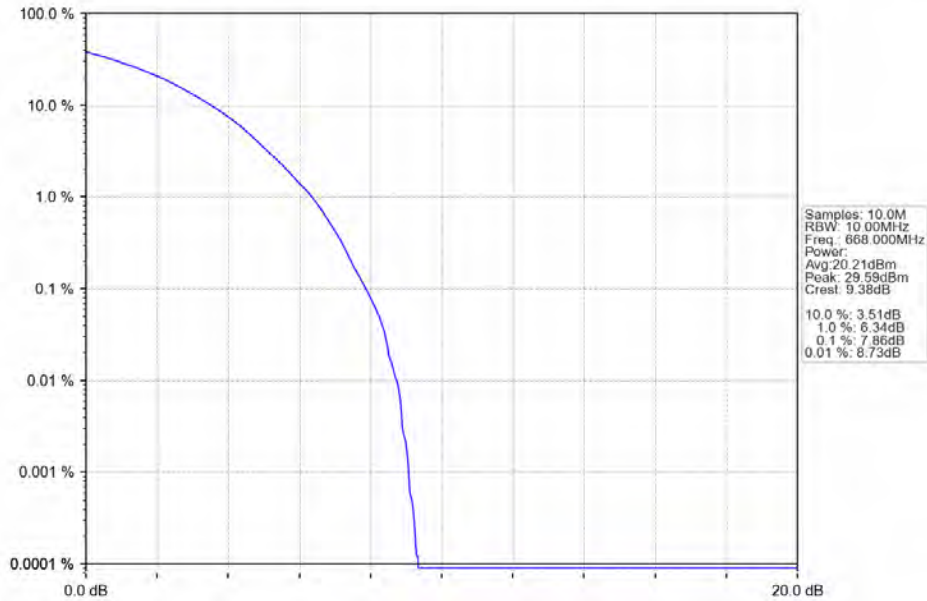

2024-09-20 22:41:39

n71 30kHz SISO NTN 10MHz CP-OFDM 64 QAM 680.5MHz Outer Full

2024-09-20 22:55:44

n71 30kHz SISO NTN 10MHz CP-OFDM 64 QAM 693MHz Outer Full

2024-09-20 23:10:51

n71 30kHz SISO NTN 10MHz CP-OFDM 256 QAM 668MHz Outer Full