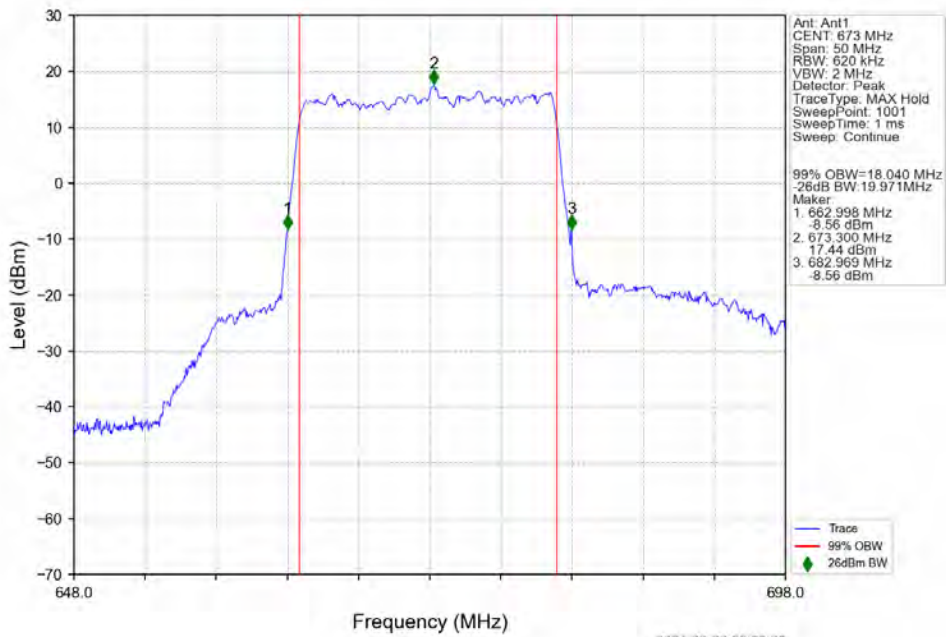

n71 30kHz SISO NTV 20MHz DFT-s-OFDM 64 QAM 673MHz Outer Full

n71 30kHz SISO NTN 20MHz DFT-s-OFDM 64 QAM 680.5MHz Outer Full

n71 30kHz SISO NTN 20MHz DFT-s-OFDM 64 QAM 688MHz Outer Full

n71 30kHz SISO NTN 20MHz DFT-s-OFDM 256 QAM 673MHz Outer Full