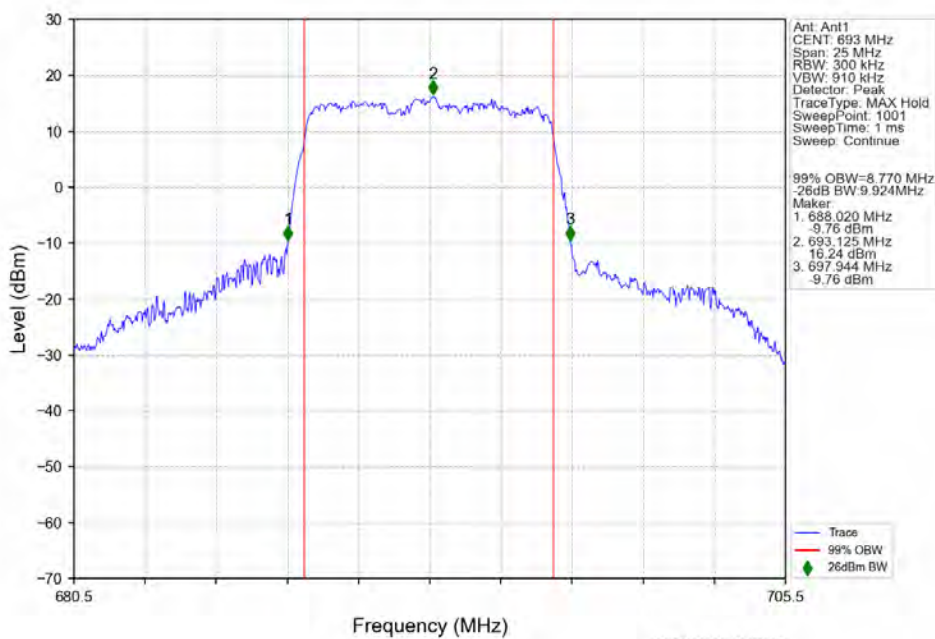

n71 30kHz SISO NTN 10MHz CP-OFDM QPSK 693MHz Outer Full