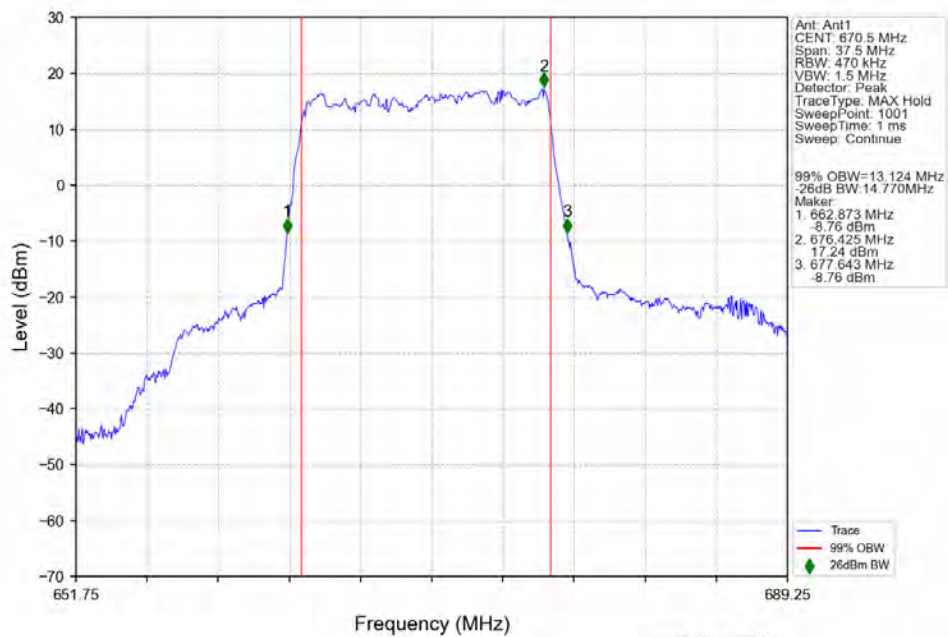

n71 30kHz SISO NTNv 15MHz DFT-s-OFDM 64 QAM 670.5MHz Outer Full