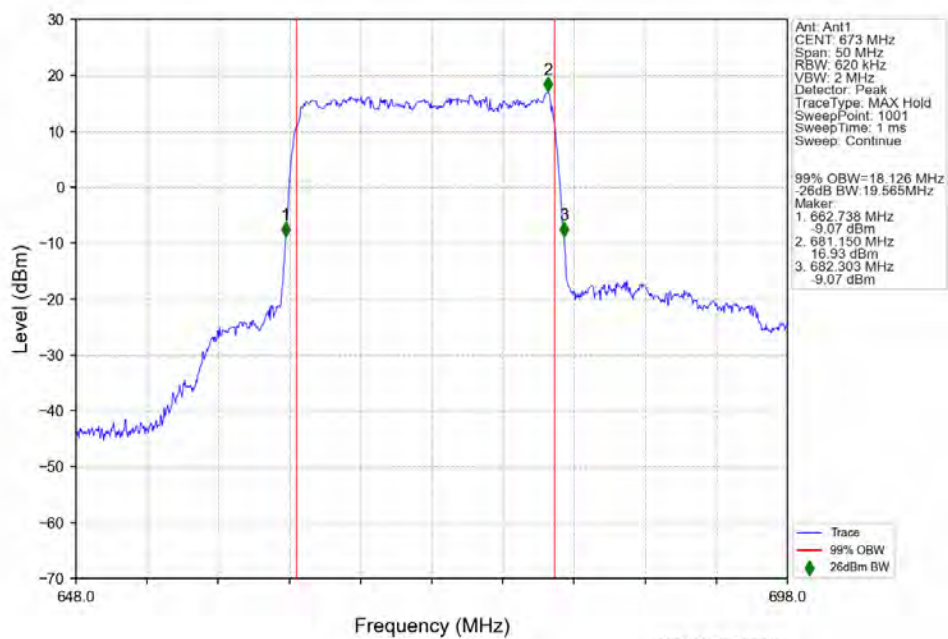

n71 15kHz SISO NTV 20MHz DFT-s-OFDM 64 QAM 673MHz Outer Full