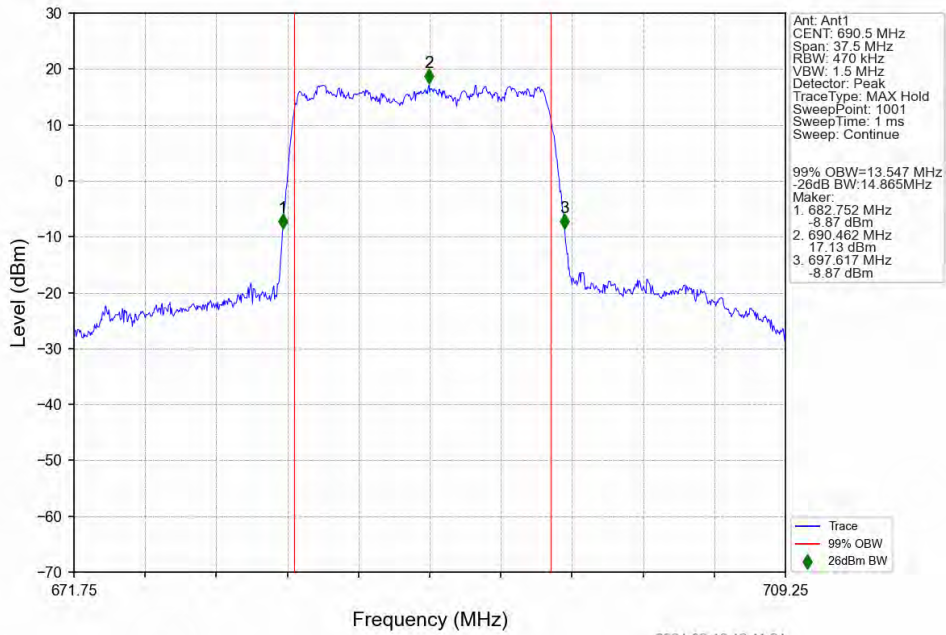

n71 15kHz SISO NTV 15MHz DFT-s-OFDM QPSK 690.5MHz Outer Full

n71 15kHz SISO NTNv 15MHz DFT-s-OFDM 16 QAM 670.5MHz Outer Full

n71 15kHz SISO NTNv 15MHz DFT-s-OFDM 16 QAM 680.5MHz Outer Full

n71 15kHz SISO NTNv 15MHz DFT-s-OFDM 16 QAM 690.5MHz Outer Full