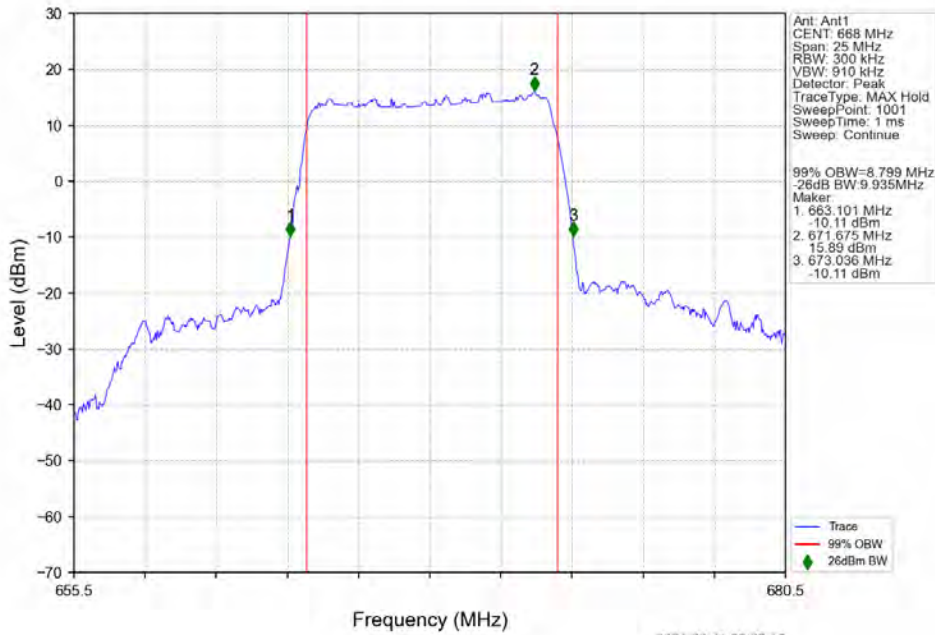

n71 30kHz SISO NTV 10MHz DFT-s-OFDM 16 QAM 668MHz Outer Full