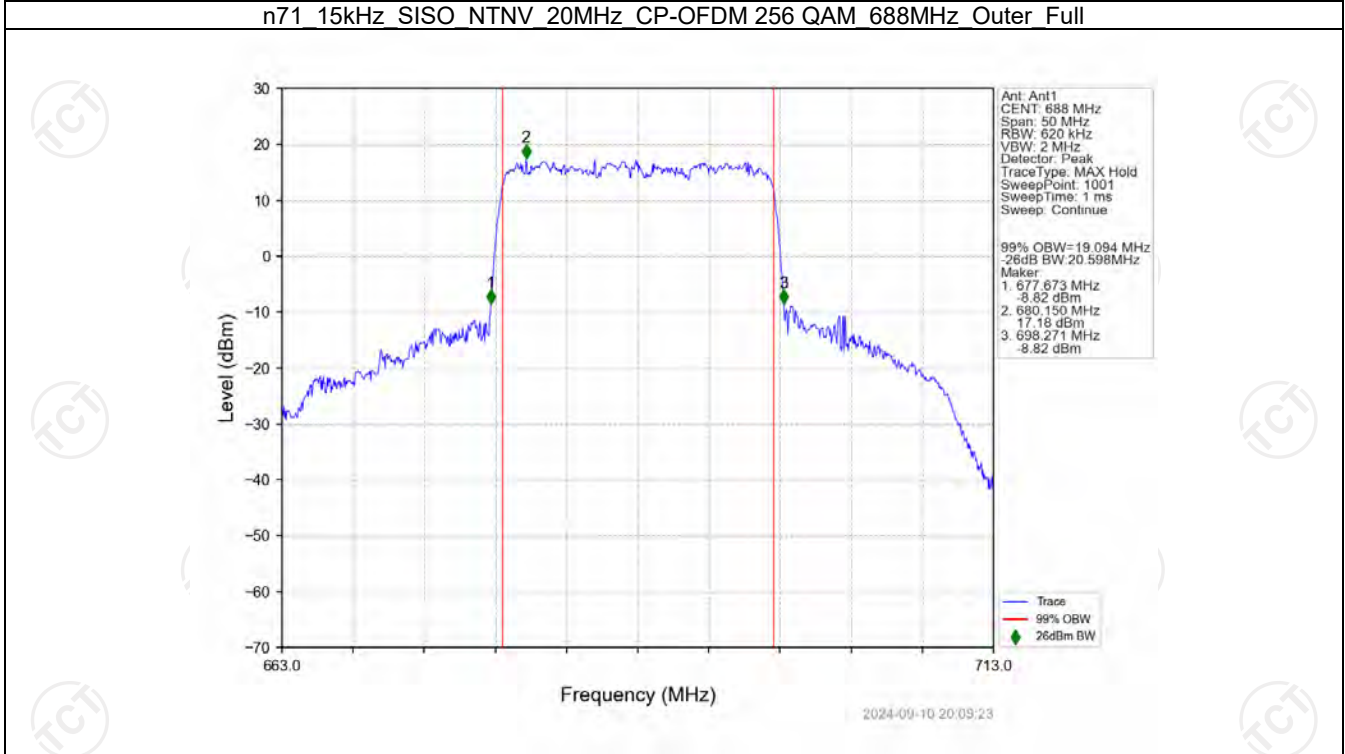

n71 15kHz SISO NTV 20MHz CP-OFDM 64 QAM 688MHz Outer Full

n71 15kHz SISO NTN 20MHz CP-OFDM 256 QAM 673MHz Outer Full

n71 15kHz SISO NTN 20MHz CP-OFDM 256 QAM 680.5MHz Outer Full

n71 15kHz SISO NTV 20MHz CP-OFDM 256 QAM 688MHz Outer Full