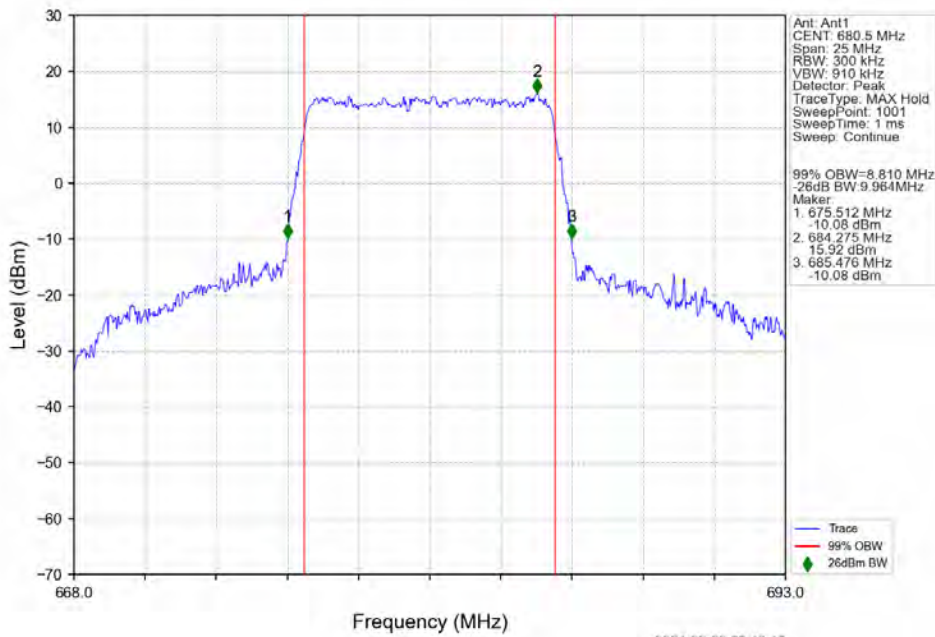

n71 30kHz SISO NTN 10MHz DFT-s-OFDM 256 QAM 680.5MHz Outer Full

n71 30kHz SISO NTN 10MHz DFT-s-OFDM 256 QAM 693MHz Outer Full

n71 30kHz SISO NTN 10MHz CP-OFDM QPSK 668MHz Outer Full

n71 30kHz SISO NTN 10MHz CP-OFDM QPSK 680.5MHz Outer Full