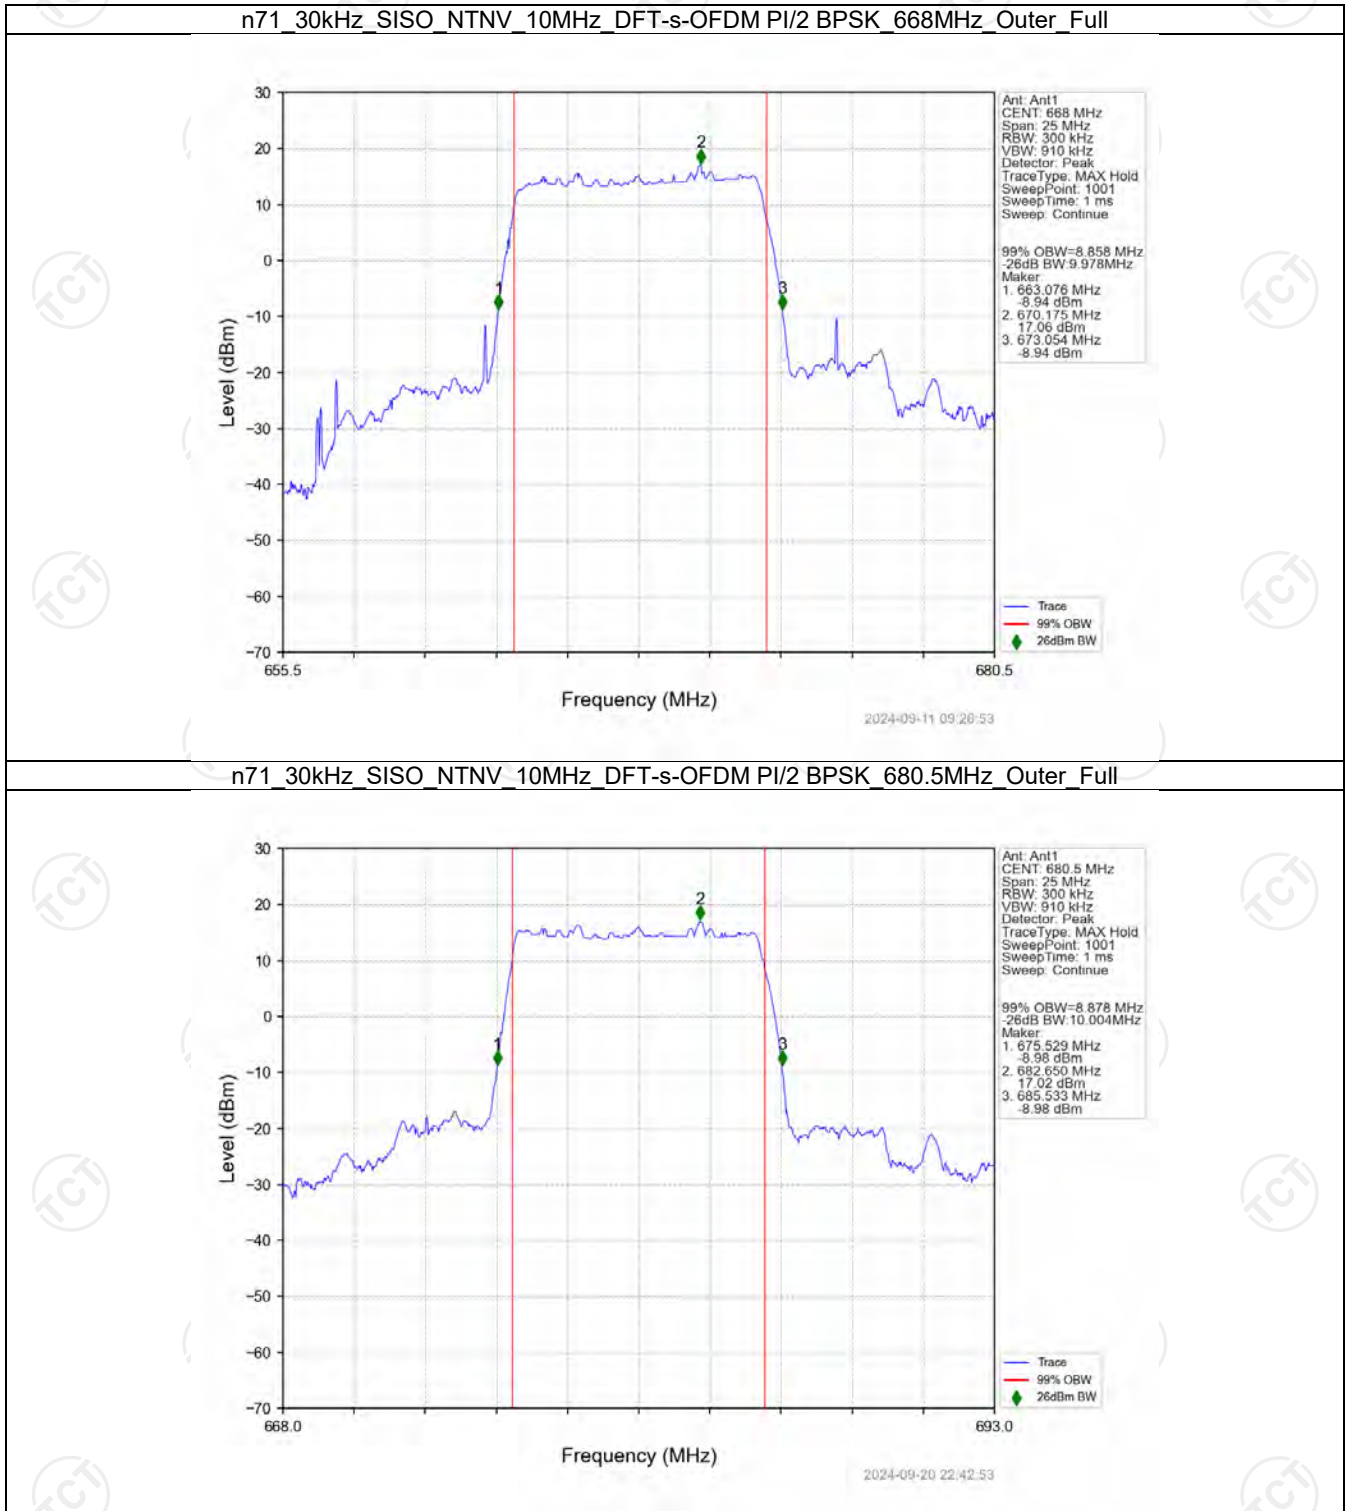

4.2.5 30k_SISO_10MHz_NTNV