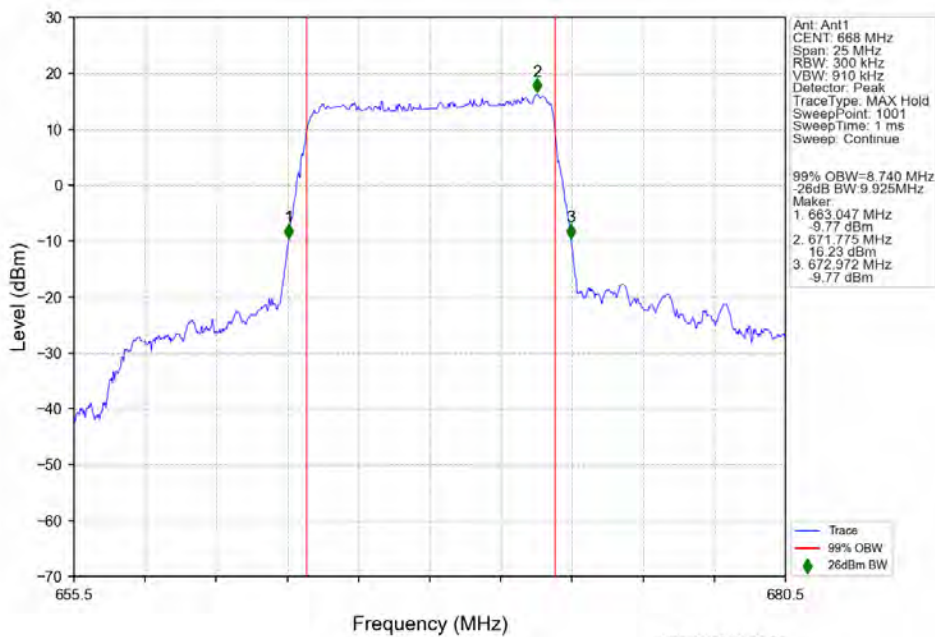

n71 30kHz SISO NTN 10MHz DFT-s-OFDM QPSK 668MHz Outer Full