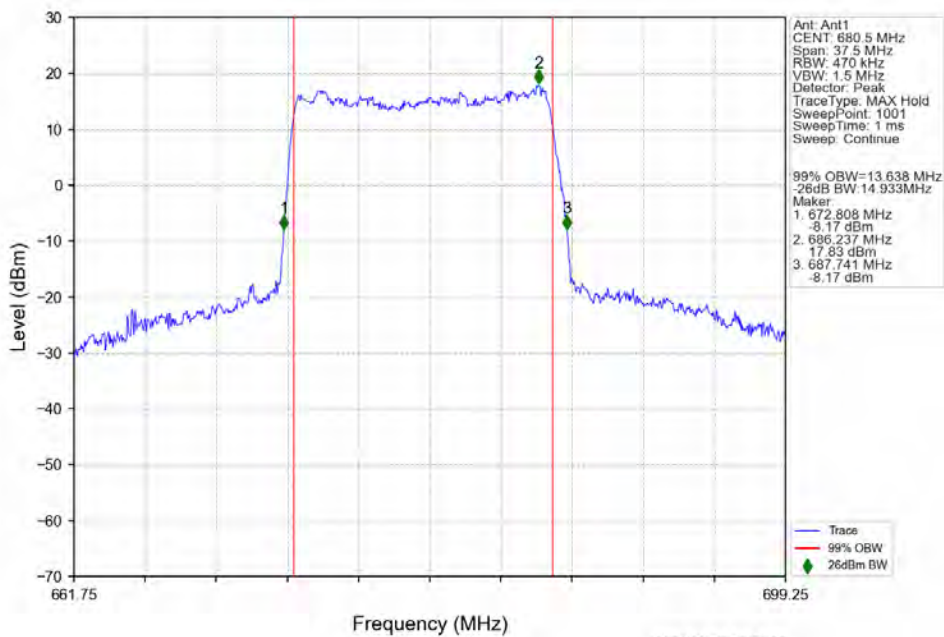

n71 15kHz SISO NTNv 15MHz DFT-s-OFDM 16 QAM 680.5MHz Outer Full