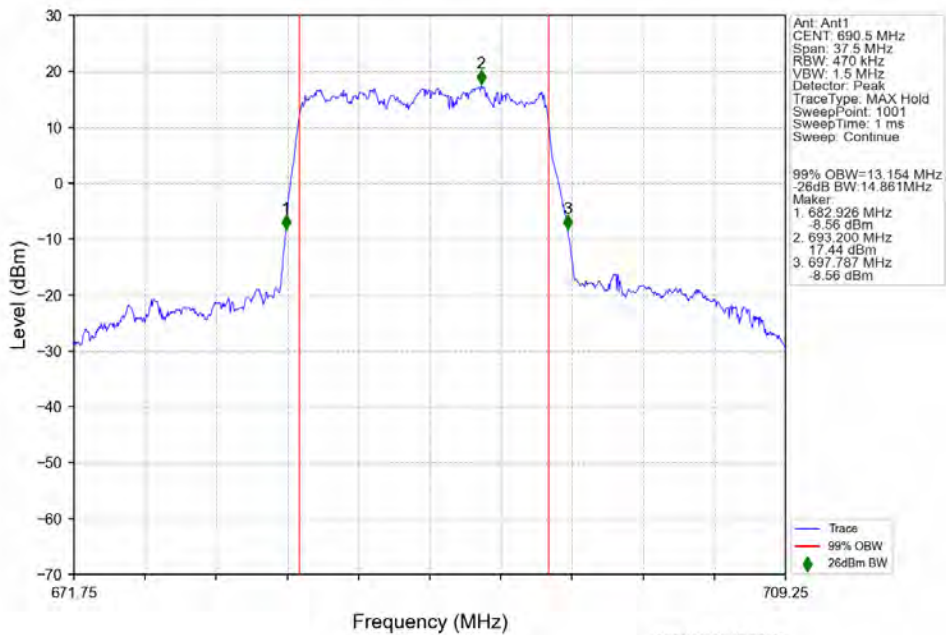

n71 30kHz SISO NTNv 15MHz DFT-s-OFDM 64 QAM 690.5MHz Outer Full