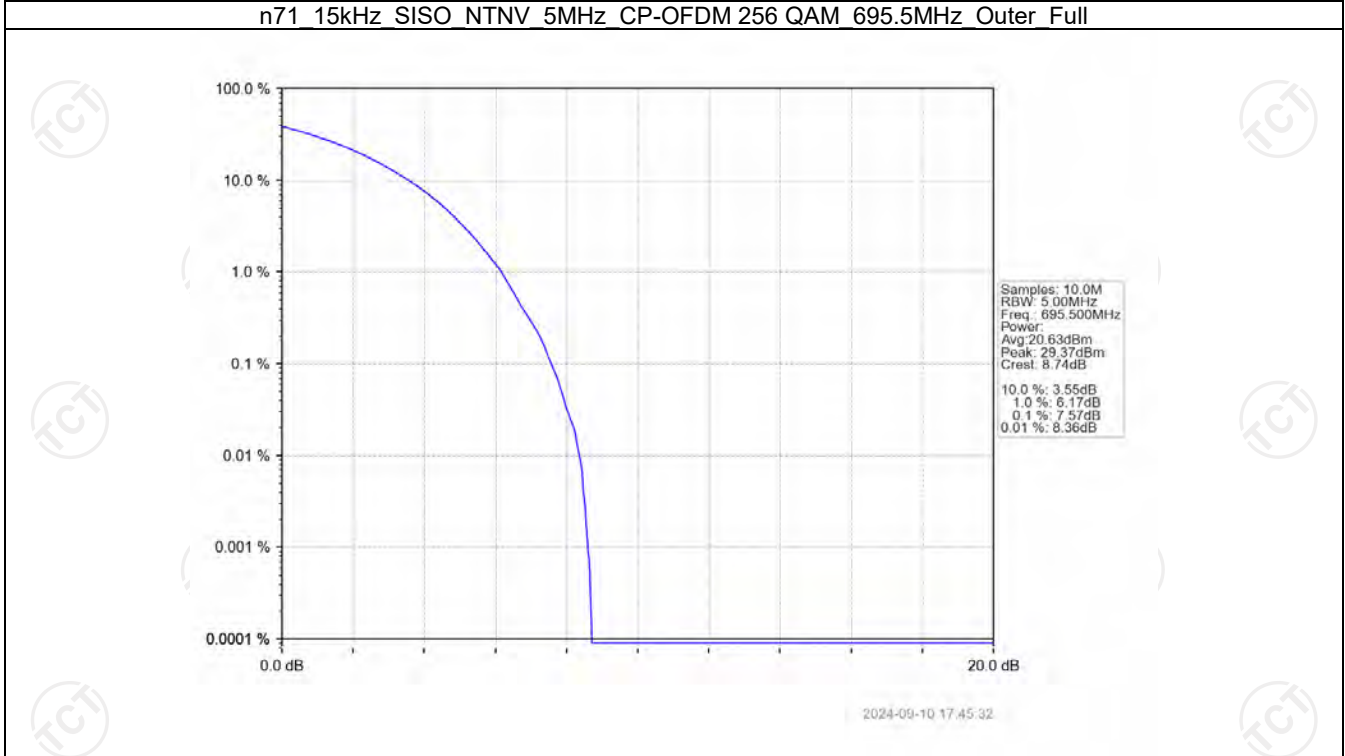

n71 15kHz SISO NTV 5MHz CP-OFDM 256 QAM 695.5MHz Outer Full