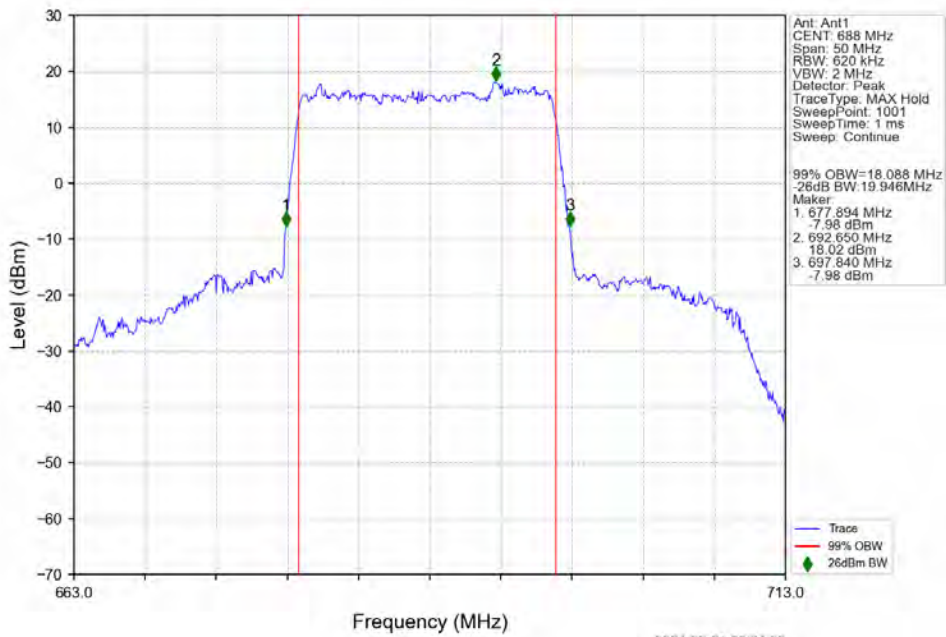

n71 30kHz SISO NTV 20MHz DFT-s-OFDM QPSK 688MHz Outer Full

n71 30kHz SISO NTV 20MHz DFT-s-OFDM 16 QAM 673MHz Outer Full

n71 30kHz SISO NTV 20MHz DFT-s-OFDM 16 QAM 680.5MHz Outer Full

n71 30kHz SISO NTV 20MHz DFT-s-OFDM 16 QAM 688MHz Outer Full