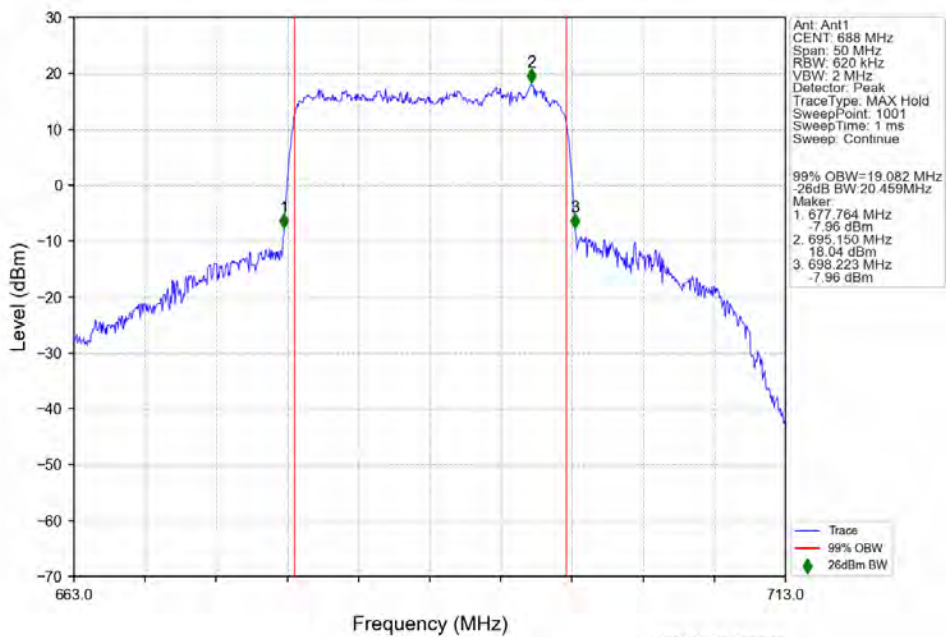

n71 15kHz SISO NTN 20MHz CP-OFDM QPSK 688MHz Outer Full