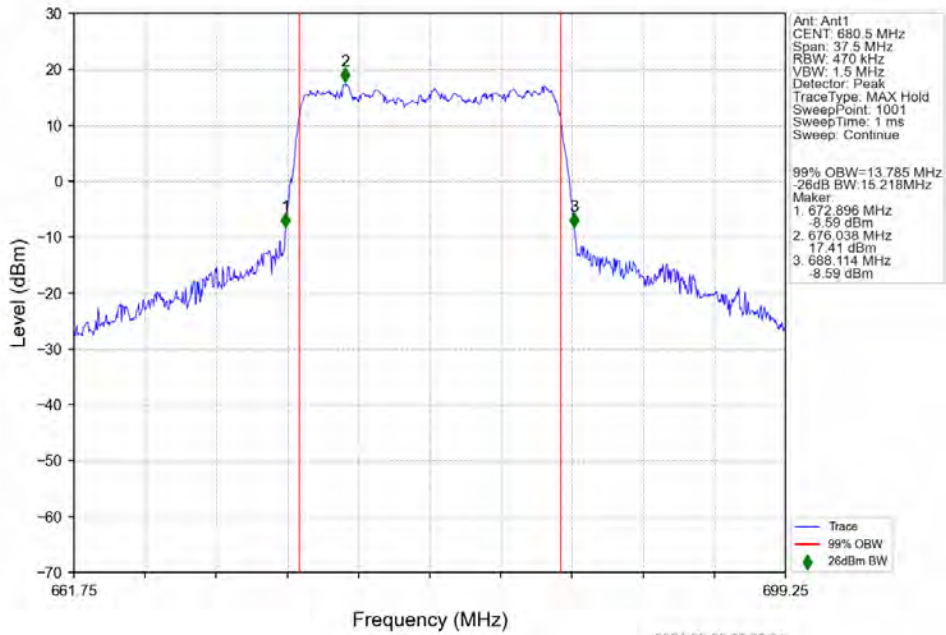

n71 30kHz SISO NTV 15MHz CP-OFDM QPSK 680.5MHz Outer Full