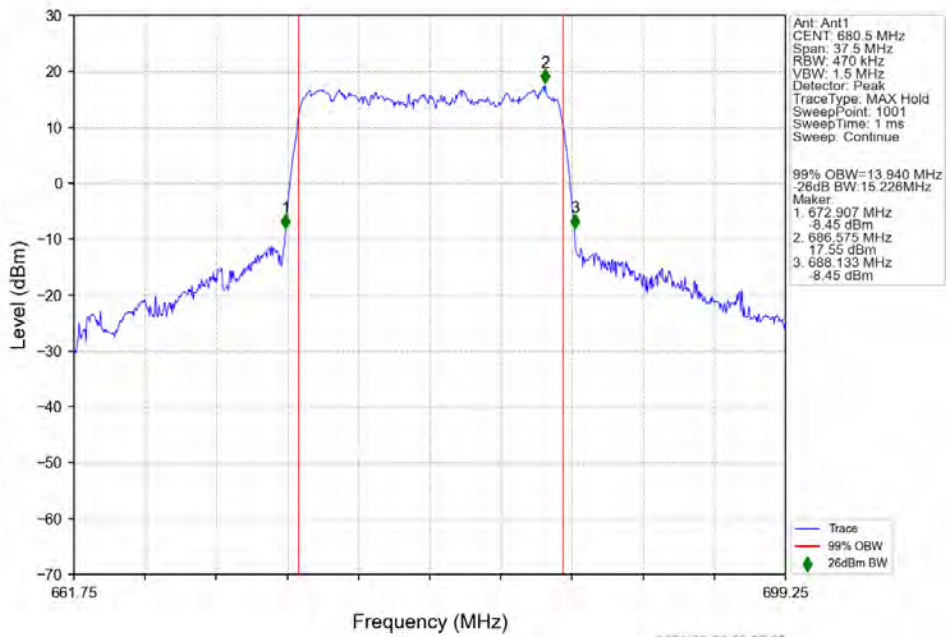

n71 30kHz SISO NTV 15MHz CP-OFDM 16 QAM 680.5MHz Outer Full

n71 30kHz SISO NTV 15MHz CP-OFDM 16 QAM 690.5MHz Outer Full

n71 30kHz SISO NTV 15MHz CP-OFDM 64 QAM 670.5MHz Outer Full

n71 30kHz SISO NTV 15MHz CP-OFDM 64 QAM 680.5MHz Outer Full