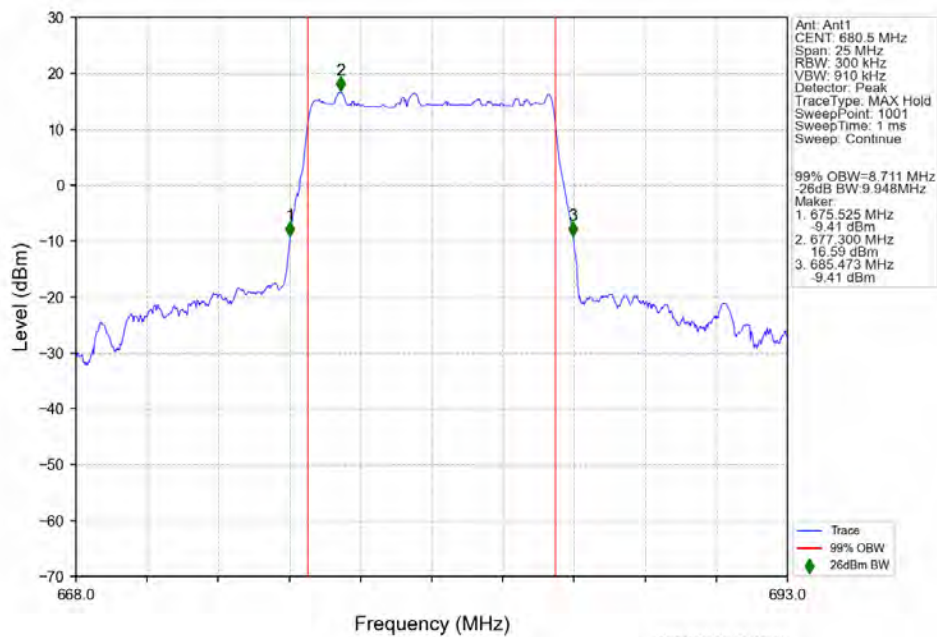

n71 30kHz SISO NTN 10MHz DFT-s-OFDM 256 QAM 680.5MHz Outer Full