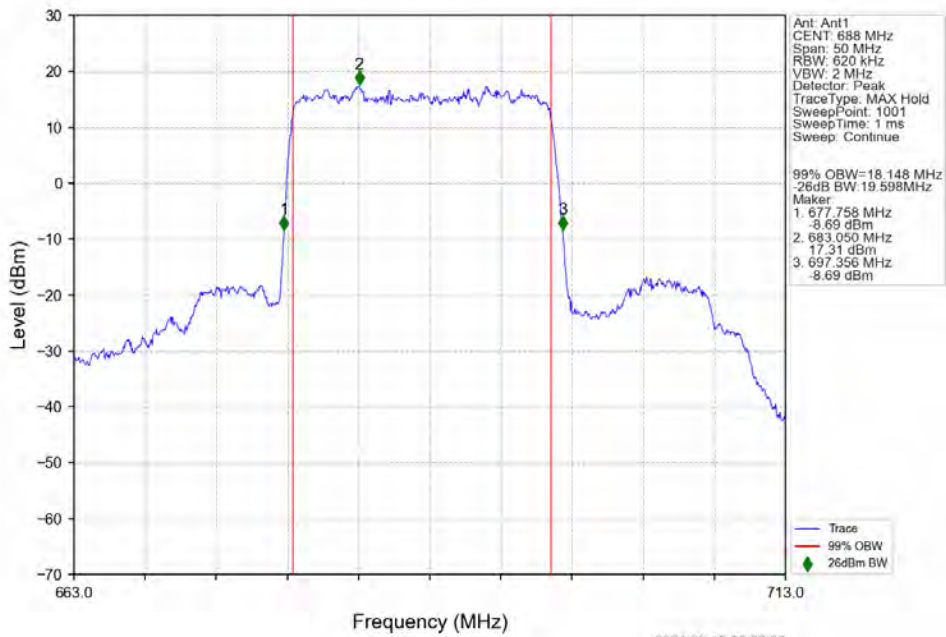

n71 15kHz SISO NTV 15MHz CP-OFDM 256 QAM 680.5MHz Outer Full

n71 15kHz SISO NTV 15MHz CP-OFDM 256 QAM 690.5MHz Outer Full

4.2.4 15k_SISO_20MHz_NTNV

n71 15kHz SISO NTN 20MHz DFT-s-OFDM PI/2 BPSK 688MHz Outer Full