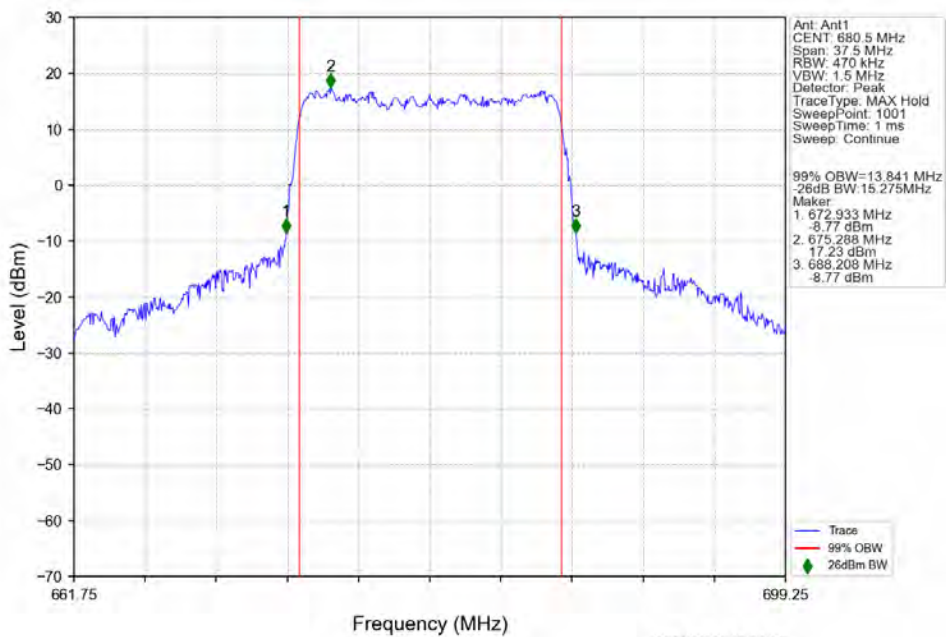

n71 30kHz SISO NTV 15MHz CP-OFDM 16 QAM 680.5MHz Outer Full