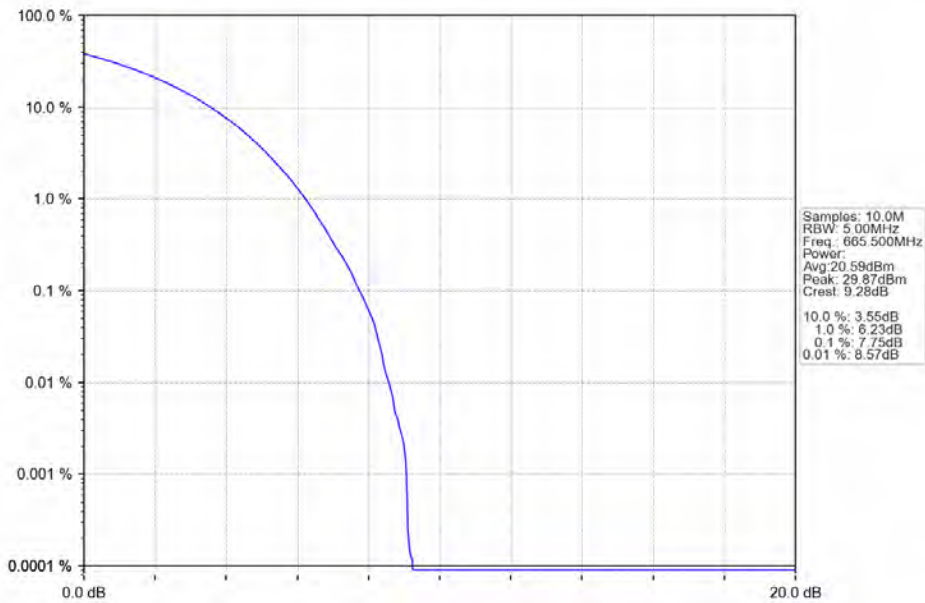

n71 15kHz SISO NTNv 5MHz CP-OFDM QPSK 665.5MHz Outer Full