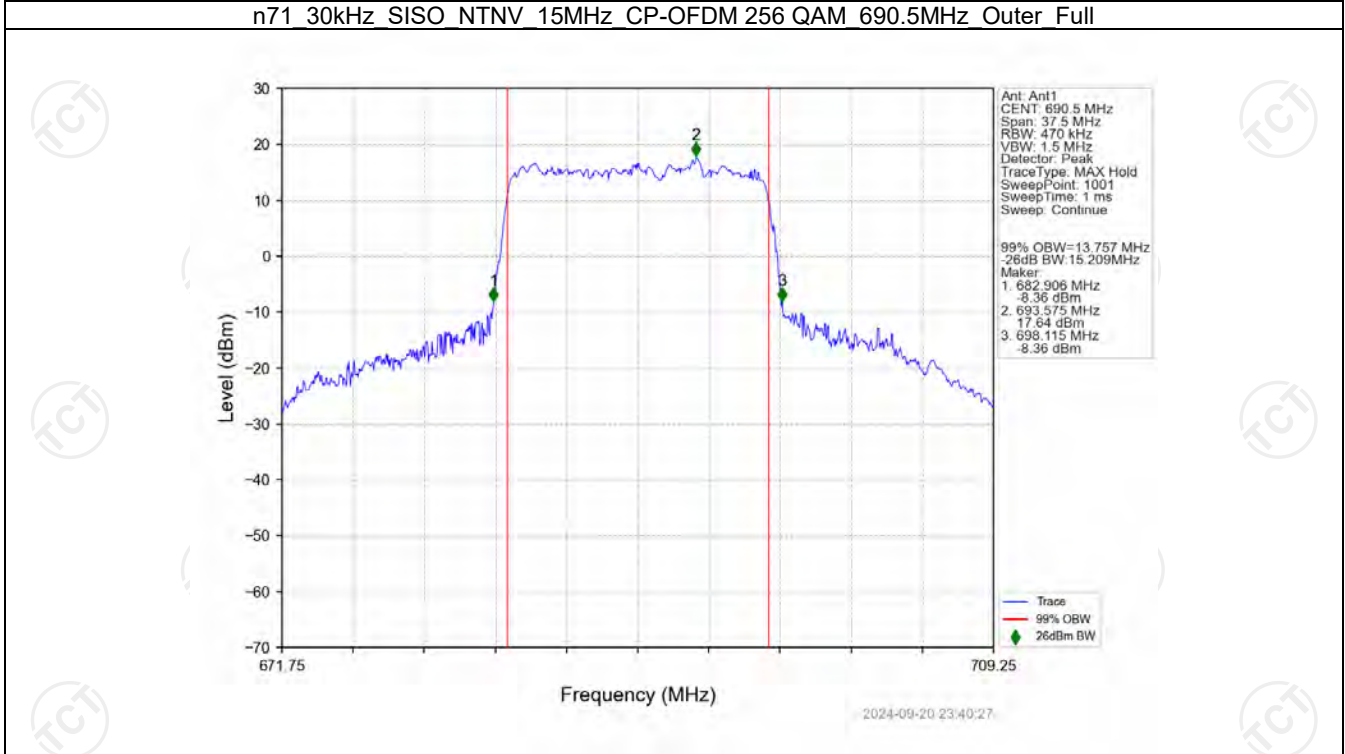

n71 30kHz SISO NTV 15MHz CP-OFDM 64 QAM 690.5MHz Outer Full

n71 30kHz SISO NTV 15MHz CP-OFDM 256 QAM 670.5MHz Outer Full

n71 30kHz SISO NTV 15MHz CP-OFDM 256 QAM 680.5MHz Outer Full

n71 30kHz SISO NTV 15MHz CP-OFDM 256 QAM 690.5MHz Outer Full