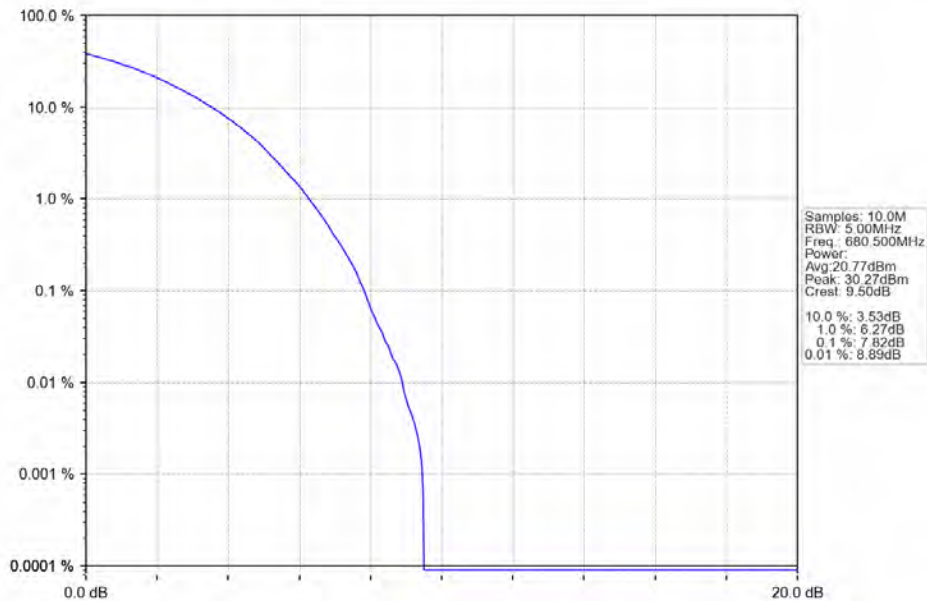

2024-09-10 17:30:36

n71 15kHz SISO NTN 5MHz CP-OFDM 64 QAM 695.5MHz Outer Full

2024-09-10 17:44:56

n71 15kHz SISO NTV 5MHz CP-OFDM 256 QAM 665.5MHz Outer Full

2024-09-10 17:16:21

n71 15kHz SISO NTV 5MHz CP-OFDM 256 QAM 680.5MHz Outer Full