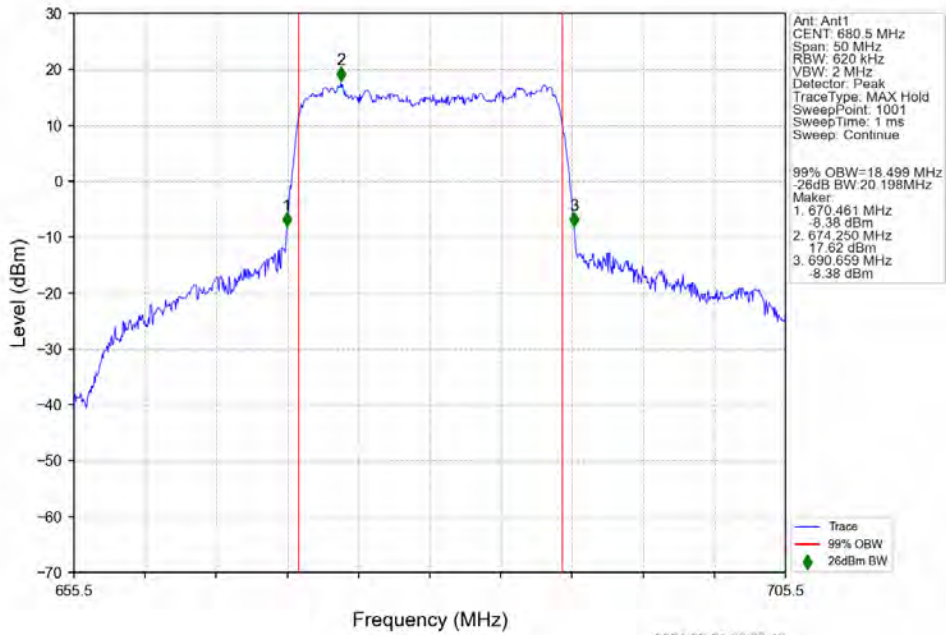

n71 30kHz SISO NTN 20MHz DFT-s-OFDM 256 QAM 680.5MHz Outer Full

n71 30kHz SISO NTN 20MHz DFT-s-OFDM 256 QAM 688MHz Outer Full

n71 30kHz SISO NTN 20MHz CP-OFDM QPSK 673MHz Outer Full

n71 30kHz SISO NTN 20MHz CP-OFDM QPSK 680.5MHz Outer Full