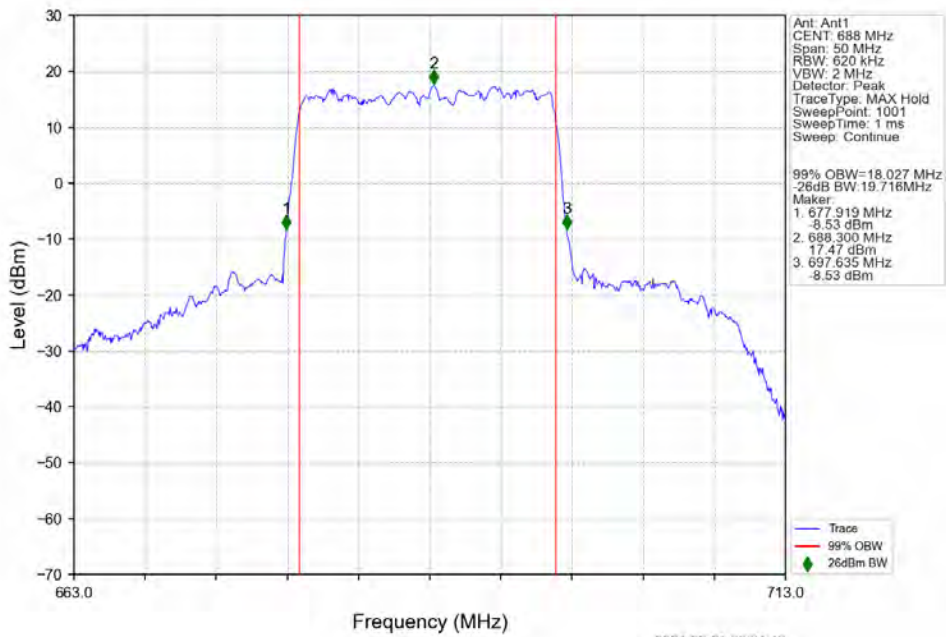

n71 30kHz SISO NTN 20MHz DFT-s-OFDM 256 QAM 688MHz Outer Full