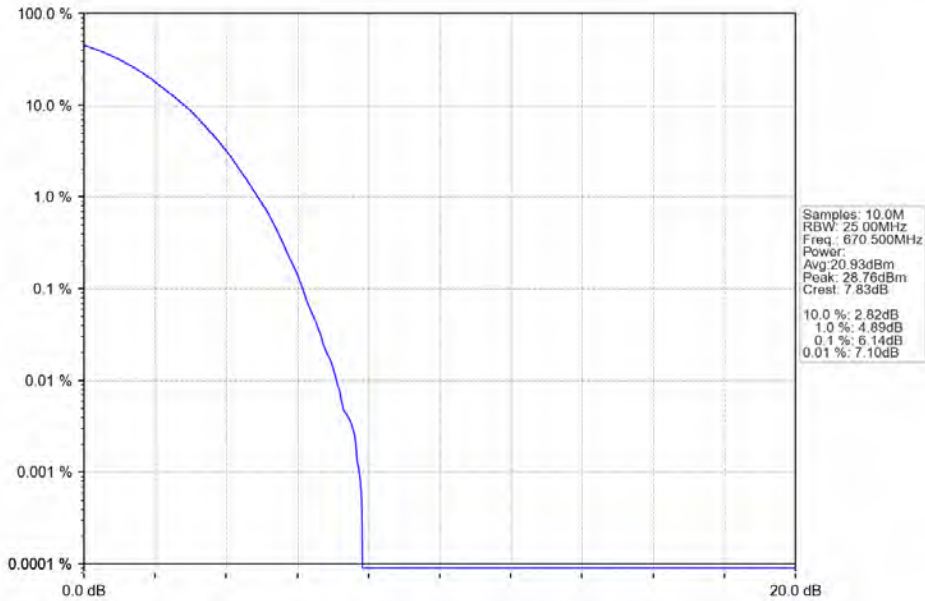

n71 15kHz SISO NTN 15MHz DFT-s-OFDM 256 QAM 670.5MHz Outer Full