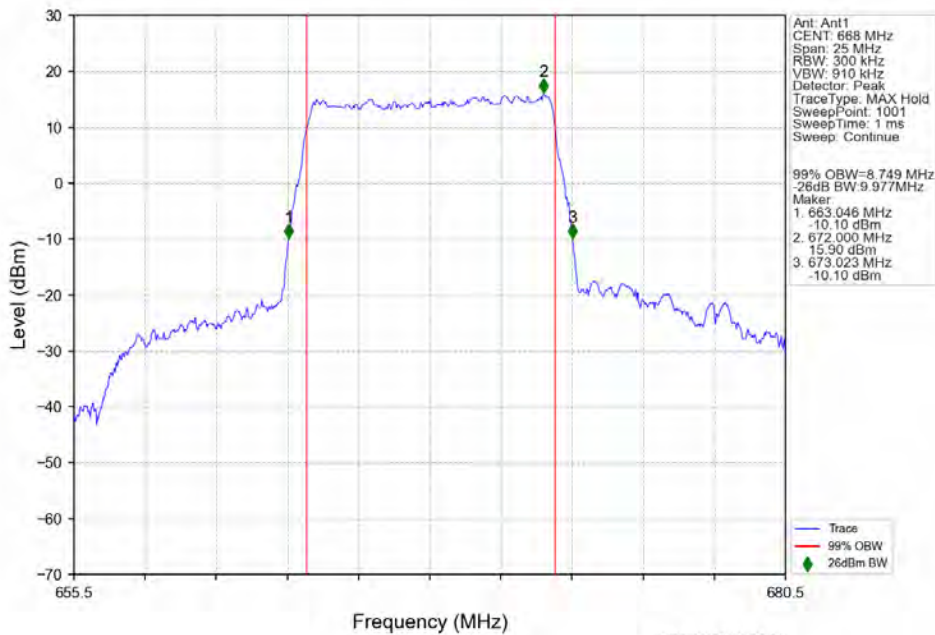

n71 30kHz SISO NTV 10MHz DFT-s-OFDM 64 QAM 668MHz Outer Full