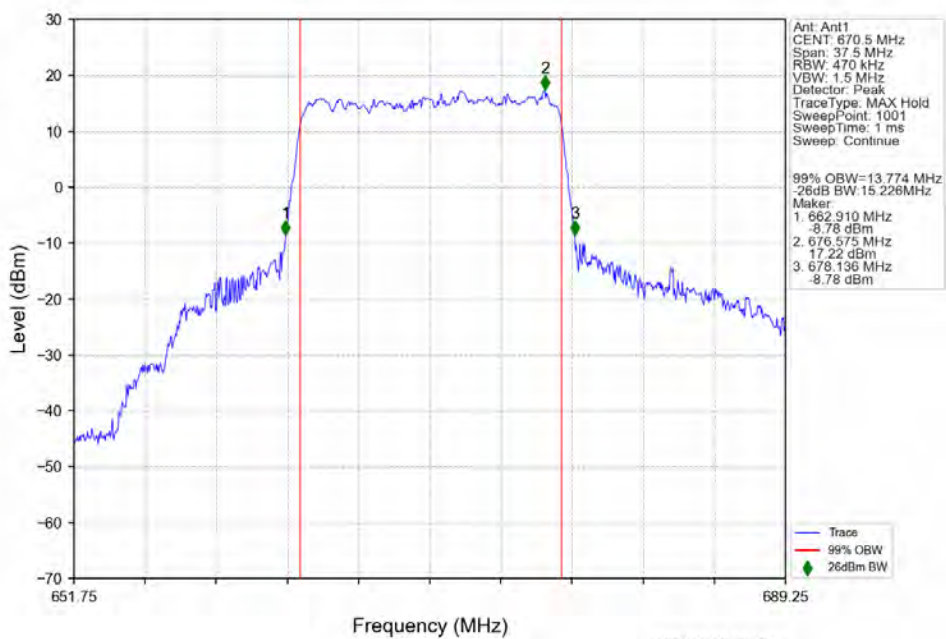

n71 30kHz SISO NTV 15MHz CP-OFDM 64 QAM 670.5MHz Outer Full