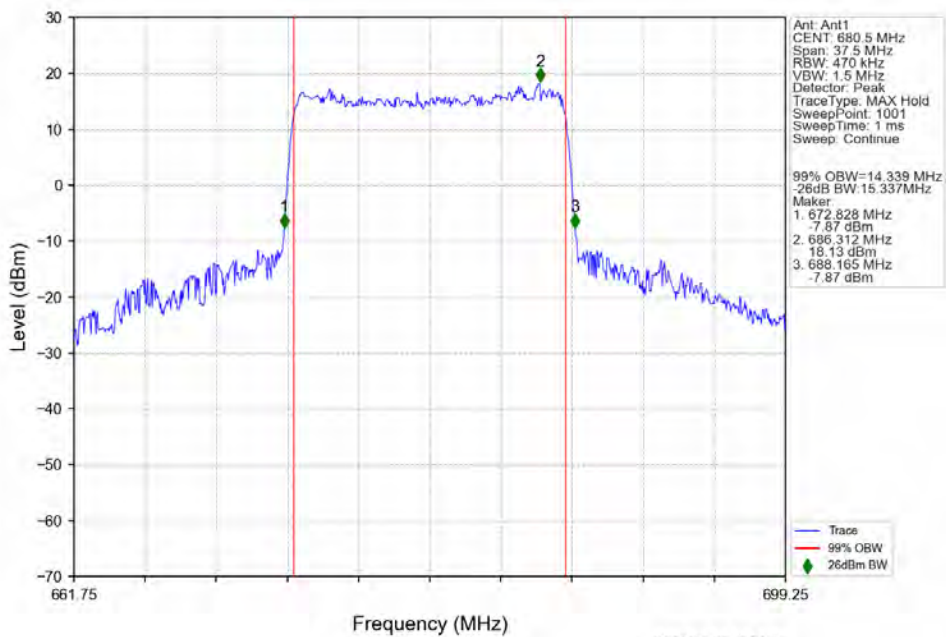

n71 15kHz SISO NTV 15MHz CP-OFDM 16 QAM 680.5MHz Outer Full