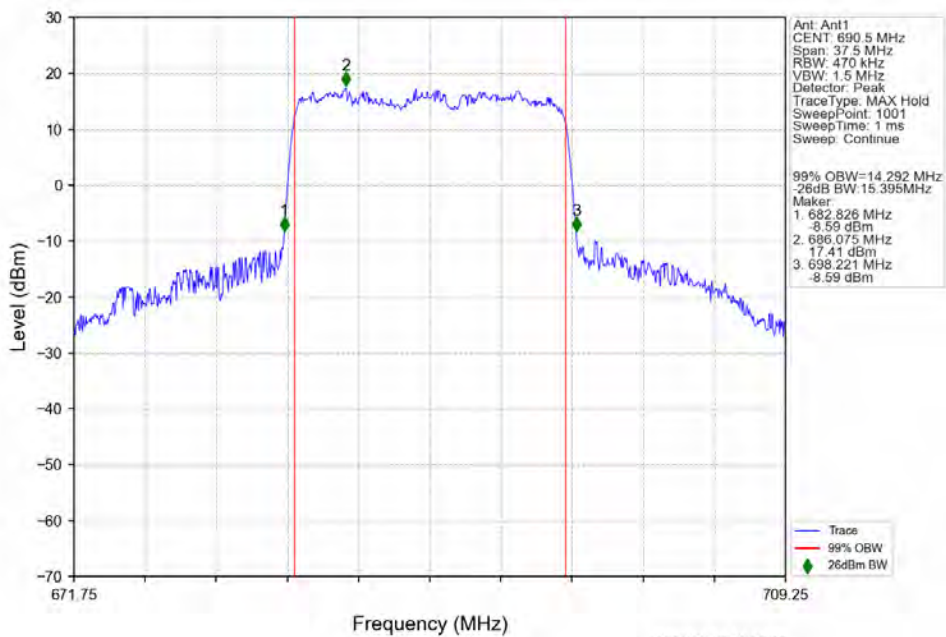

n71 15kHz SISO NTV 15MHz CP-OFDM 64 QAM 690.5MHz Outer Full