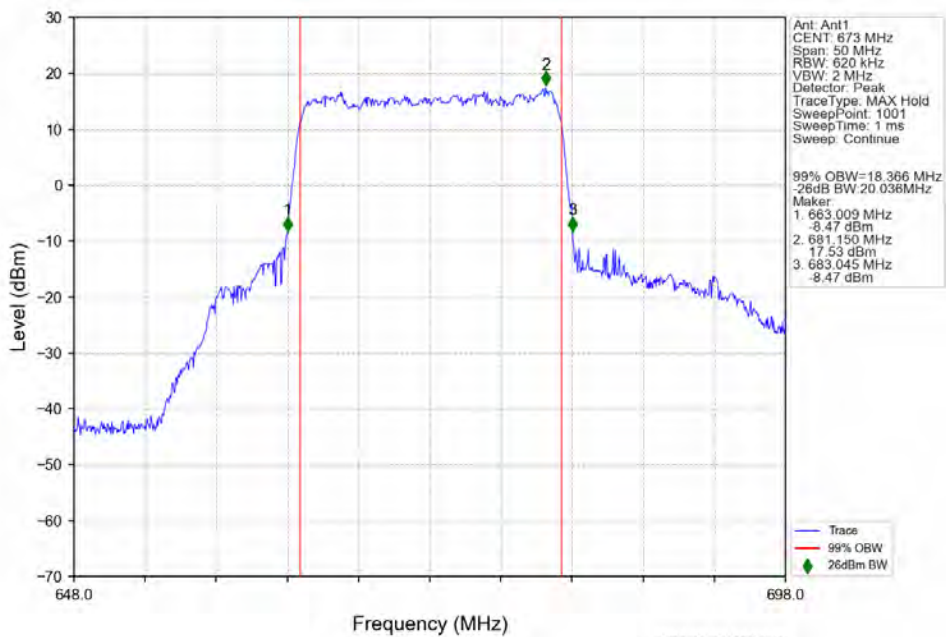

n71 30kHz SISO NTN 20MHz CP-OFDM QPSK 673MHz Outer Full