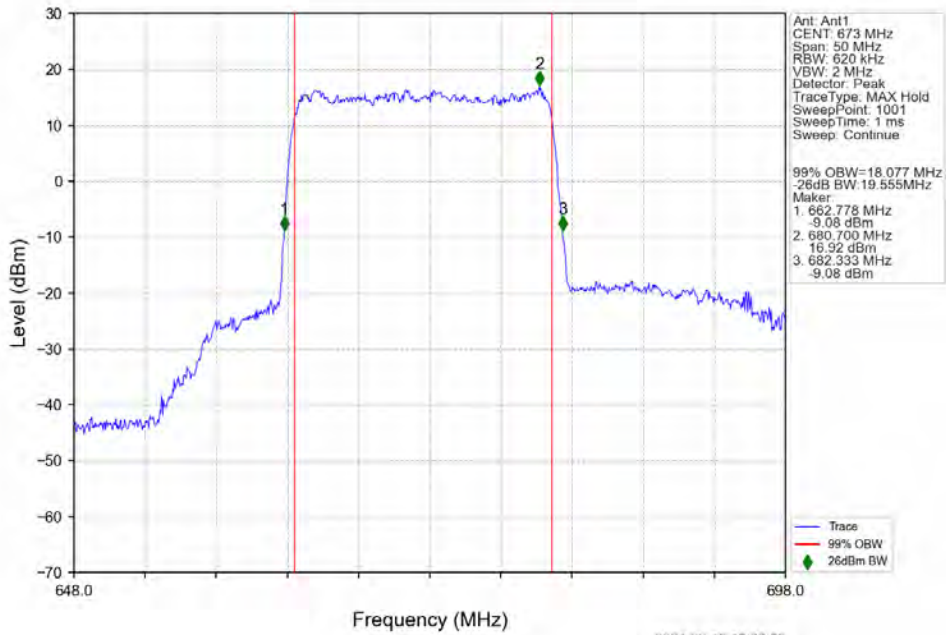

n71 15kHz SISO NTN 20MHz DFT-s-OFDM QPSK 673MHz Outer Full

n71 15kHz SISO NTV 20MHz DFT-s-OFDM QPSK 680.5MHz Outer Full

n71 15kHz SISO NTV 20MHz DFT-s-OFDM QPSK 688MHz Outer Full

n71 15kHz SISO NTNv 20MHz DFT-s-OFDM 16 QAM 673MHz Outer Full