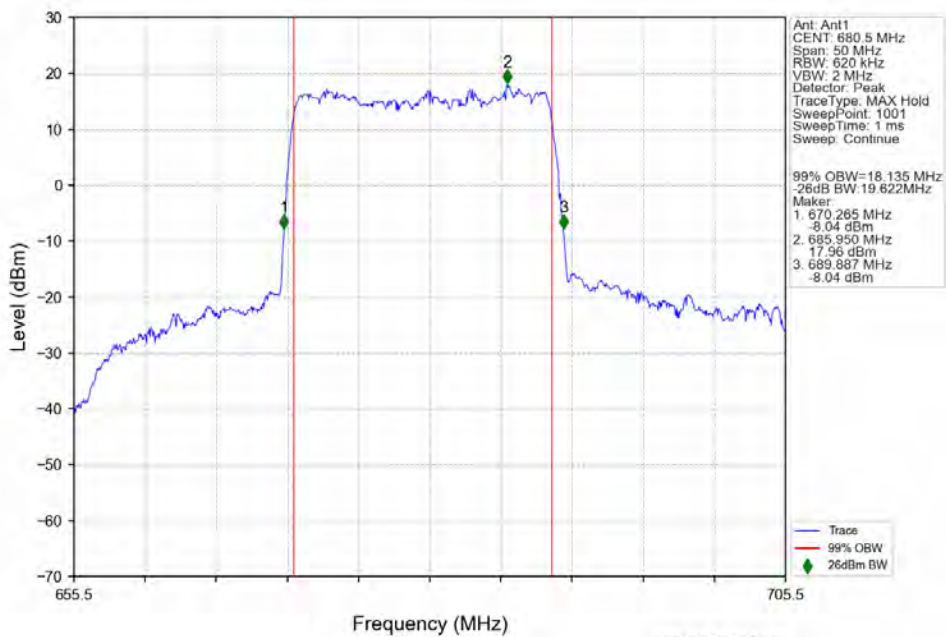

n71 15kHz SISO NTN 20MHz DFT-s-OFDM 256 QAM 680.5MHz Outer Full