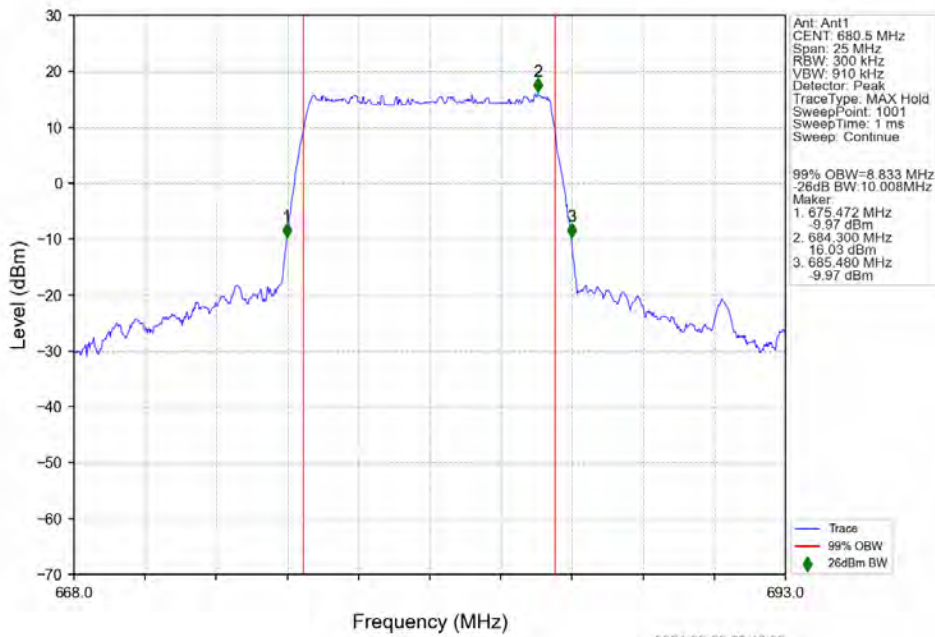

4.2.5 30k_SISO_10MHz_NTNV

n71 30kHz SISO NTN 10MHz DFT-s-OFDM PI/2 BPSK 693MHz Outer Full

n71 30kHz SISO NTN 10MHz DFT-s-OFDM QPSK 668MHz Outer Full

n71 30kHz SISO NTV 10MHz DFT-s-OFDM QPSK 680.5MHz Outer Full