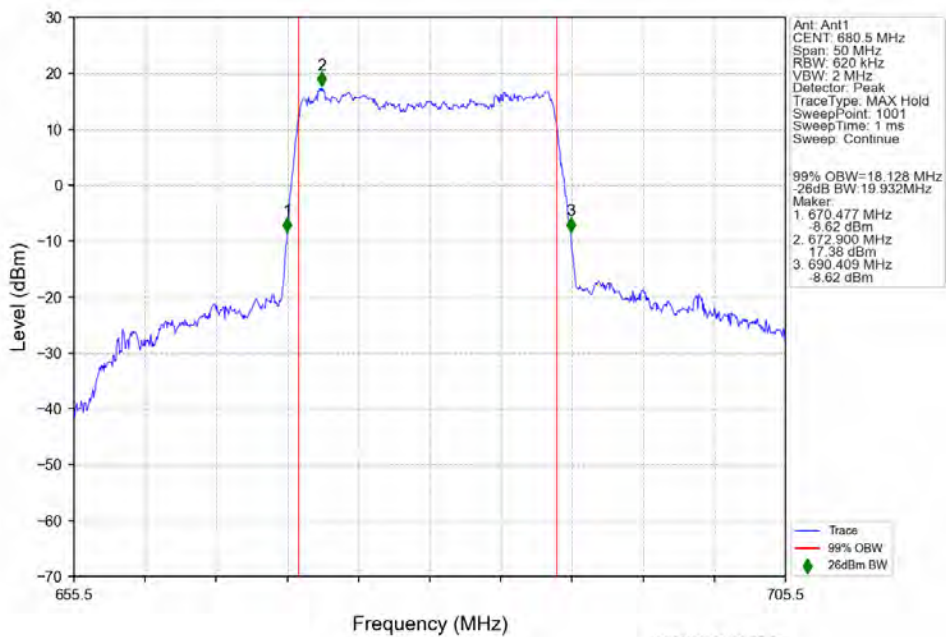

n71 30kHz SISO NTV 20MHz DFT-s-OFDM 16 QAM 680.5MHz Outer Full