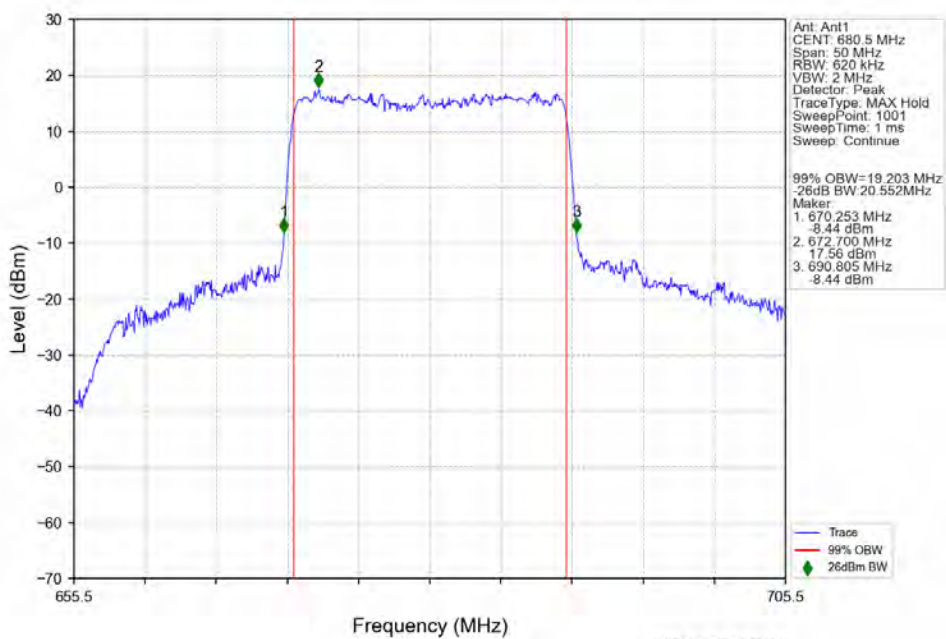

n71 15kHz SISO NTV 20MHz CP-OFDM 16 QAM 680.5MHz Outer Full