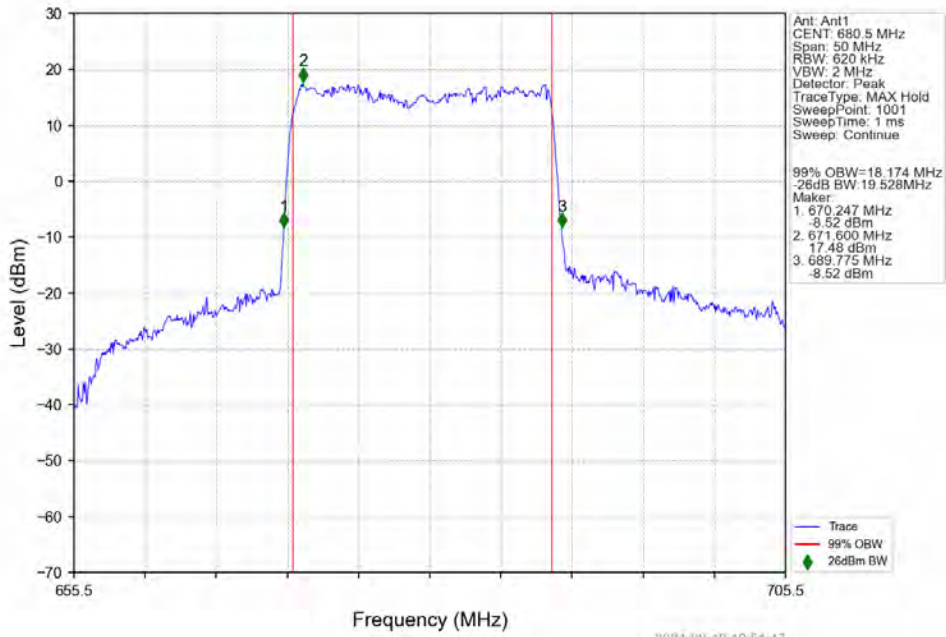

n71 15kHz SISO NTNv 20MHz DFT-s-OFDM 16 QAM 680.5MHz Outer Full

n71 15kHz SISO NTV 20MHz DFT-s-OFDM 16 QAM 688MHz Outer Full

n71 15kHz SISO NTV 20MHz DFT-s-OFDM 64 QAM 673MHz Outer Full

n71 15kHz SISO NTN 20MHz DFT-s-OFDM 64 QAM 680.5MHz Outer Full