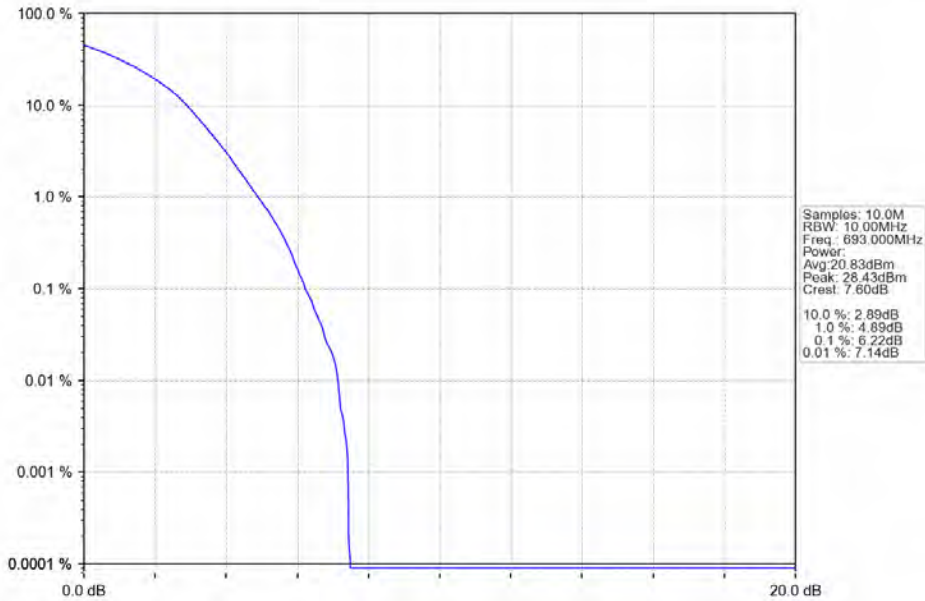

n71 30kHz SISO NTN 10MHz DFT-s-OFDM 256 QAM 693MHz Outer Full