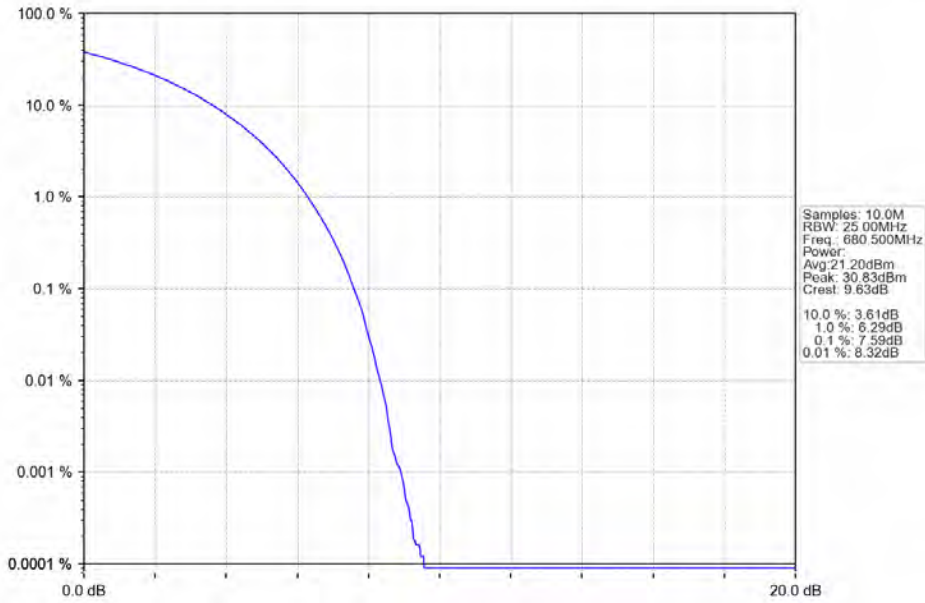

n71 15kHz SISO NTV 15MHz CP-OFDM 64 QAM 680.5MHz Outer Full