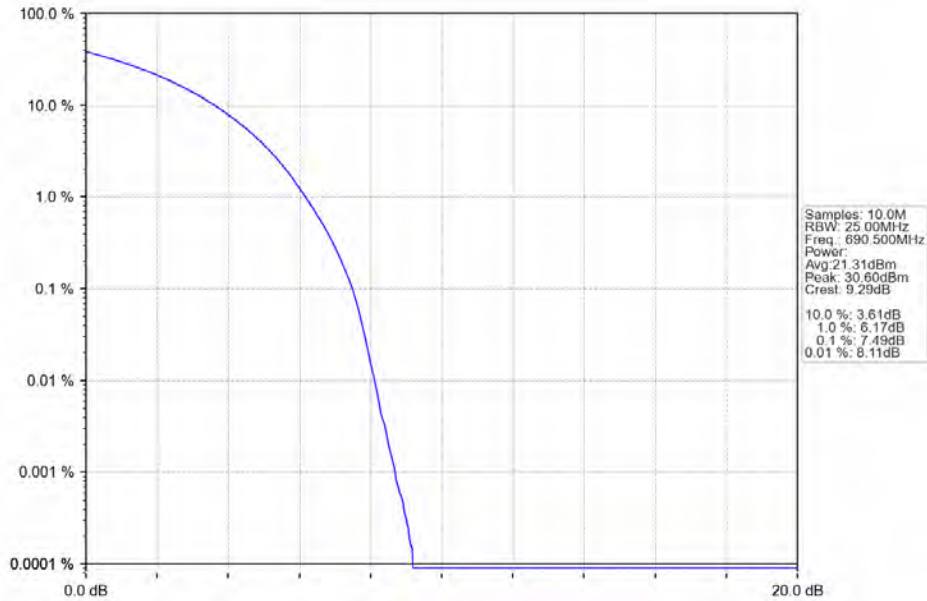

2024-09-10 19:23:55

n71 15kHz SISO NTV 15MHz CP-OFDM 16 QAM 670.5MHz Outer Full

2024-09-10 18:52:02

n71 15kHz SISO NTV 15MHz CP-OFDM 16 QAM 680.5MHz Outer Full

2024-09-10 19:07:39

n71 15kHz SISO NTV 15MHz CP-OFDM 16 QAM 690.5MHz Outer Full