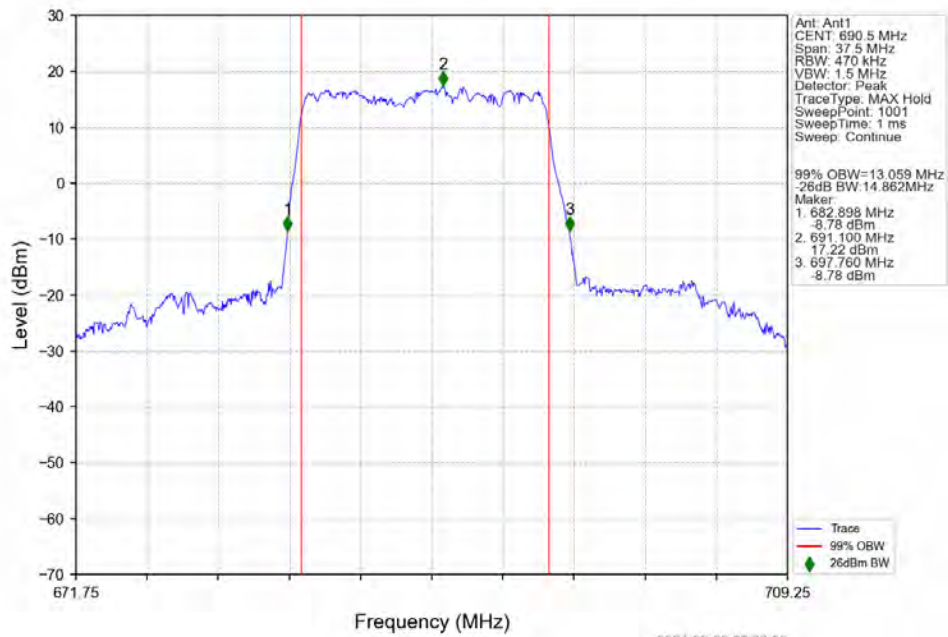

n71 30kHz SISO NTNv 15MHz DFT-s-OFDM 16 QAM 690.5MHz Outer Full