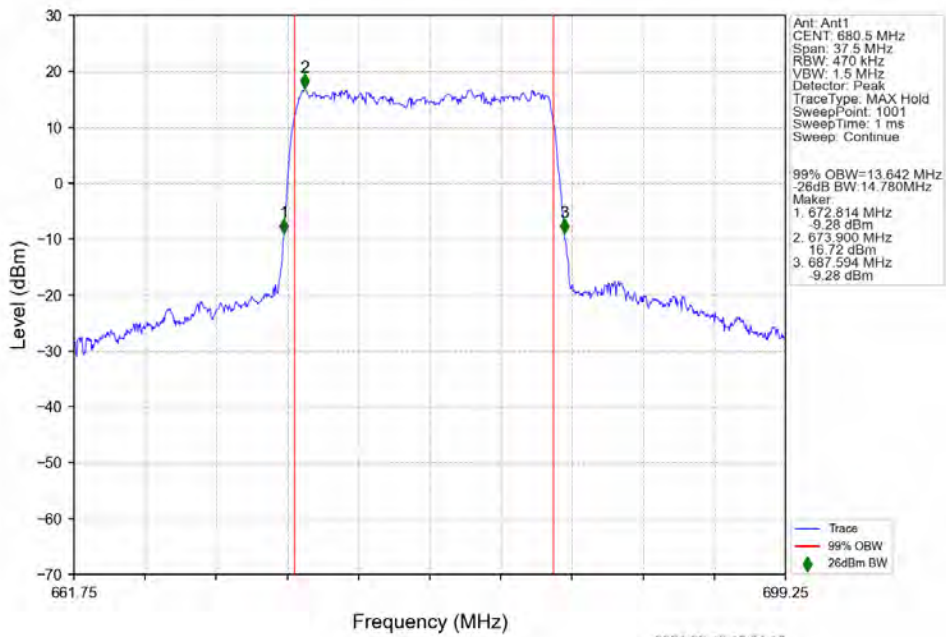

n71 15kHz SISO NTN 15MHz DFT-s-OFDM 64 QAM 680.5MHz Outer Full