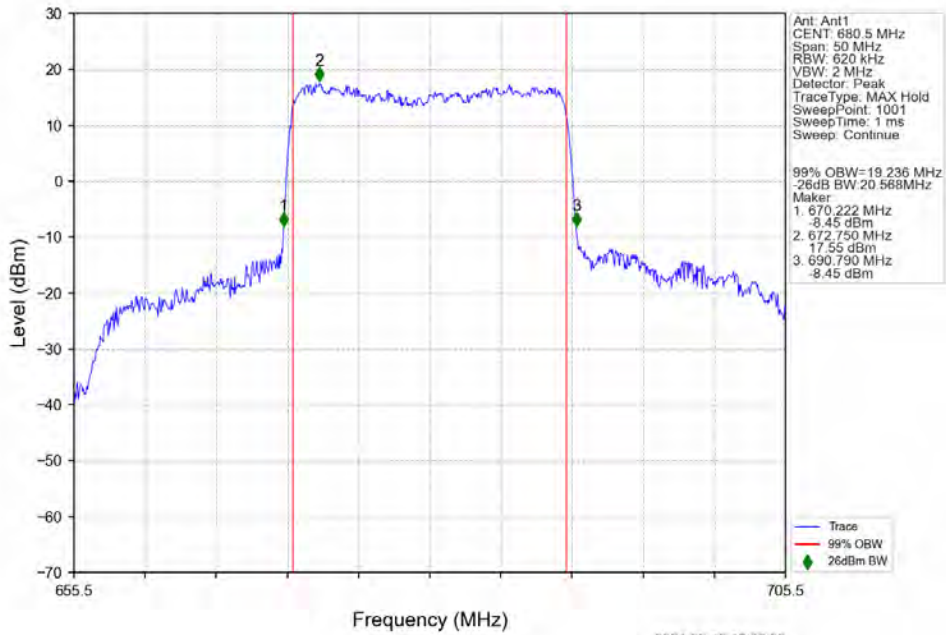

n71 15kHz SISO NTV 20MHz CP-OFDM 16 QAM 680.5MHz Outer Full

n71 15kHz SISO NTVN 20MHz CP-OFDM 16 QAM 688MHz Outer Full

n71 15kHz SISO NTVN 20MHz CP-OFDM 64 QAM 673MHz Outer Full

n71 15kHz SISO NTV 20MHz CP-OFDM 64 QAM 680.5MHz Outer Full