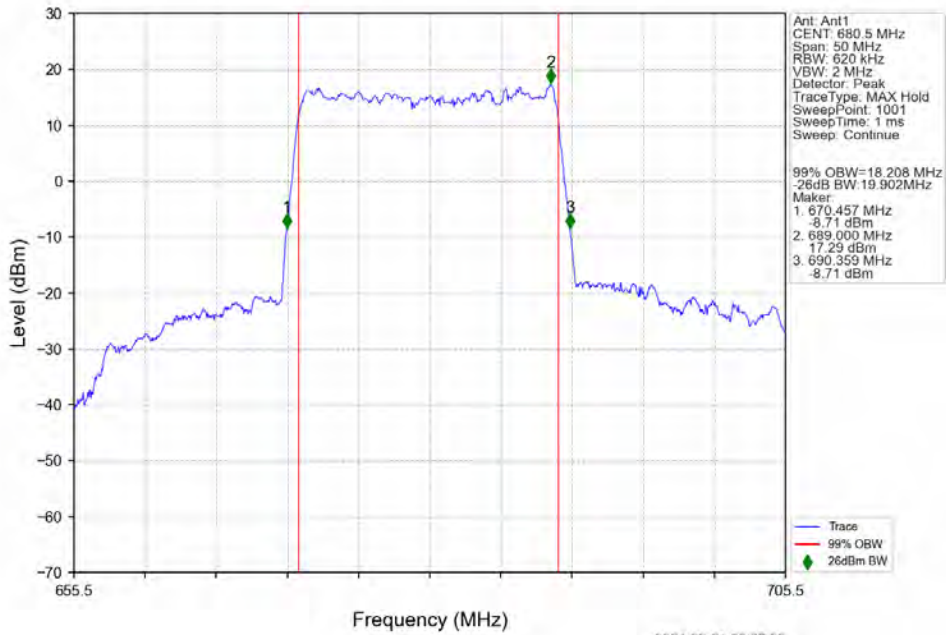

n71 30kHz SISO NTN 20MHz DFT-s-OFDM 64 QAM 680.5MHz Outer Full