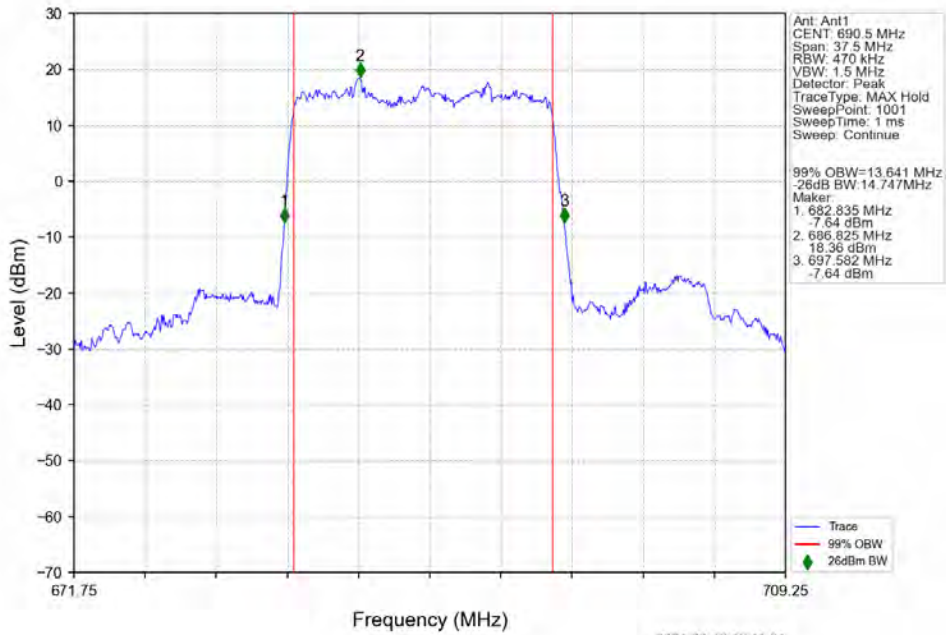

4.2.3 15k_SISO_15MHz_NTNV

n71 15kHz SISO NTN 15MHz DFT-s-OFDM PI/2 BPSK 690.5MHz Outer Full

n71 15kHz SISO NTN 15MHz DFT-s-OFDM QPSK 670.5MHz Outer Full

n71 15kHz SISO NTV 15MHz DFT-s-OFDM QPSK 680.5MHz Outer Full