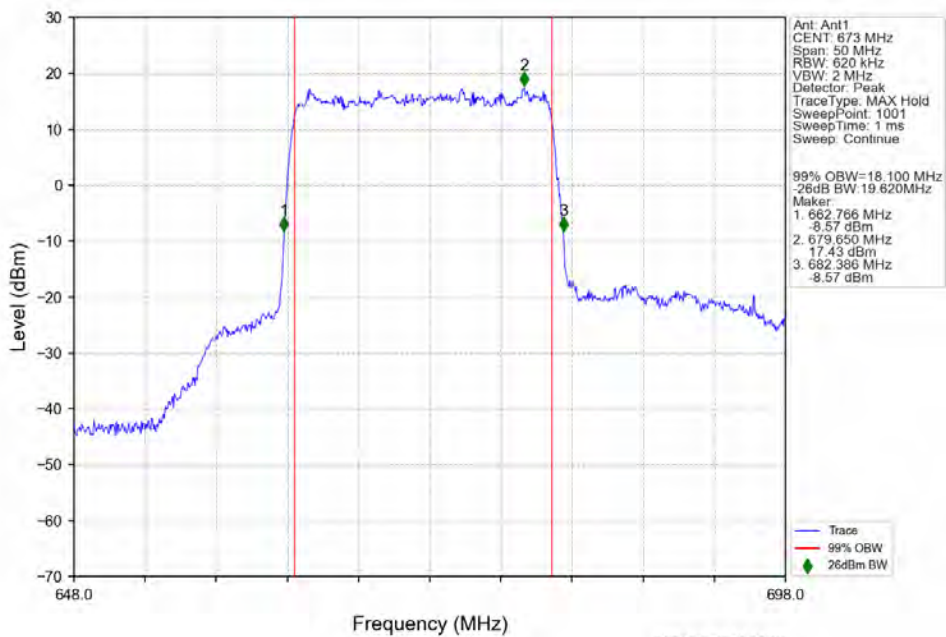

n71 15kHz SISO NTN 20MHz DFT-s-OFDM QPSK 673MHz Outer Full