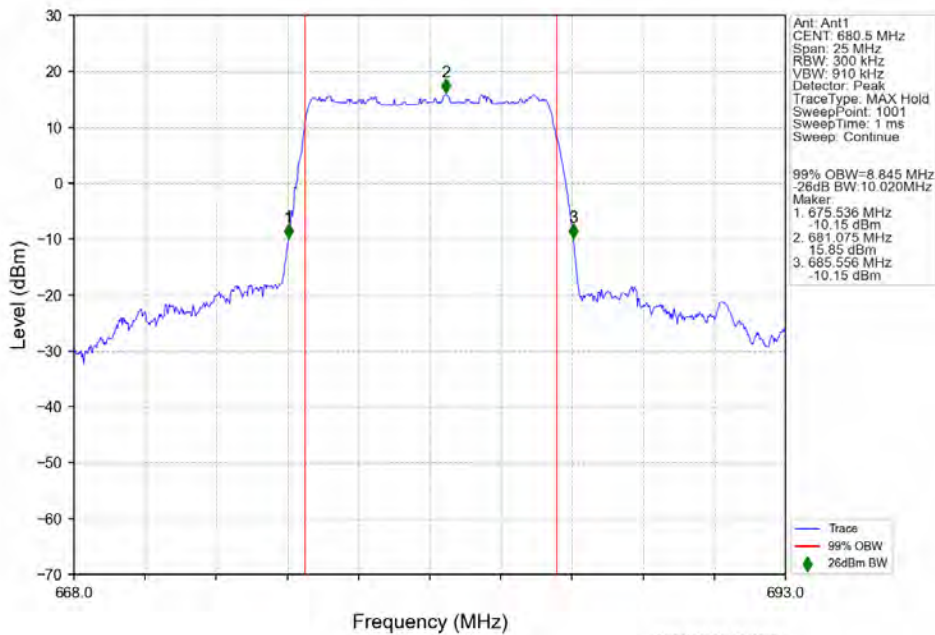

n71 30kHz SISO NTV 10MHz DFT-s-OFDM 16 QAM 680.5MHz Outer Full