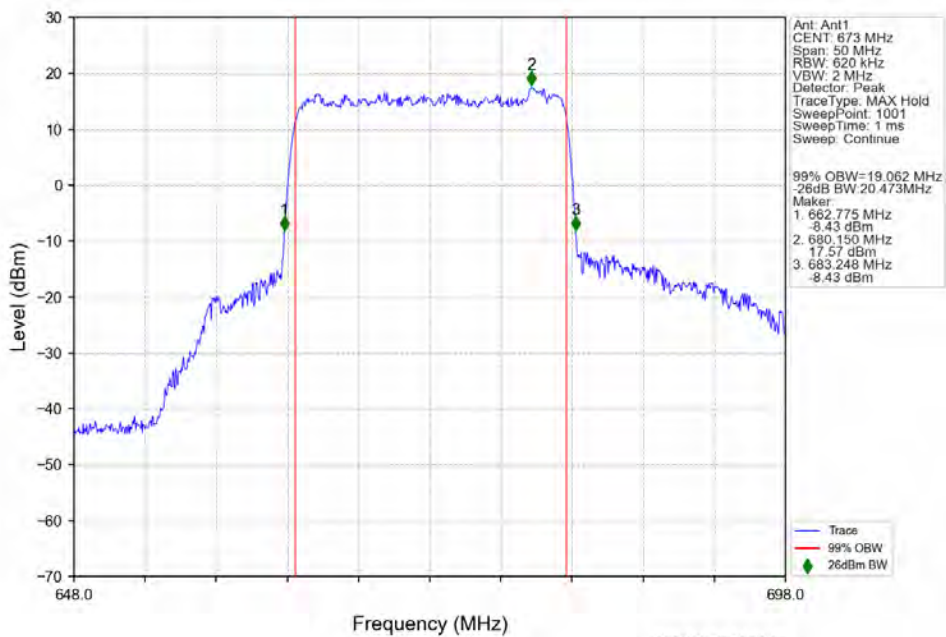

n71 15kHz SISO NTN 20MHz CP-OFDM QPSK 673MHz Outer Full