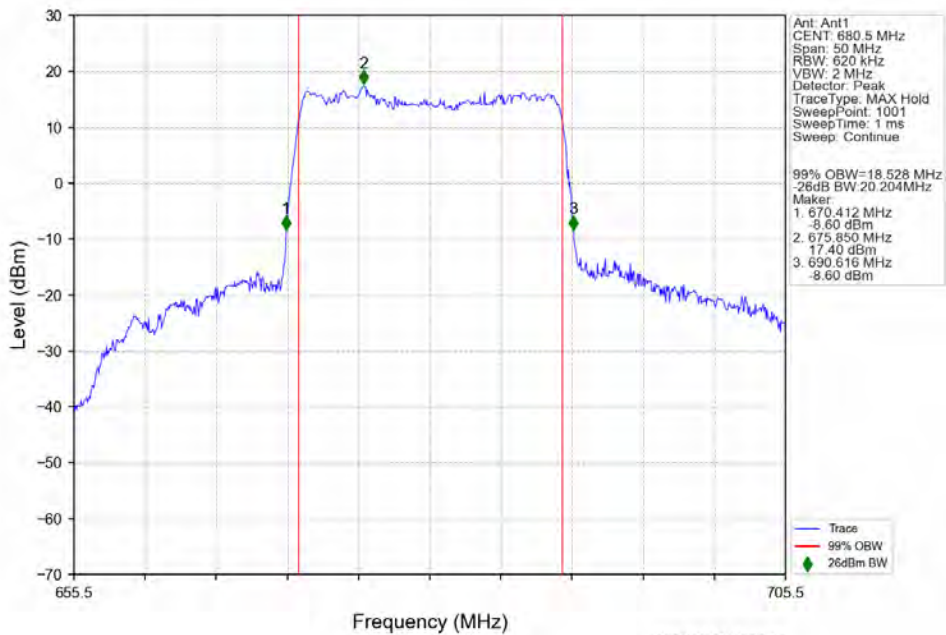

n71 30kHz SISO NTV 20MHz CP-OFDM 256 QAM 680.5MHz Outer Full