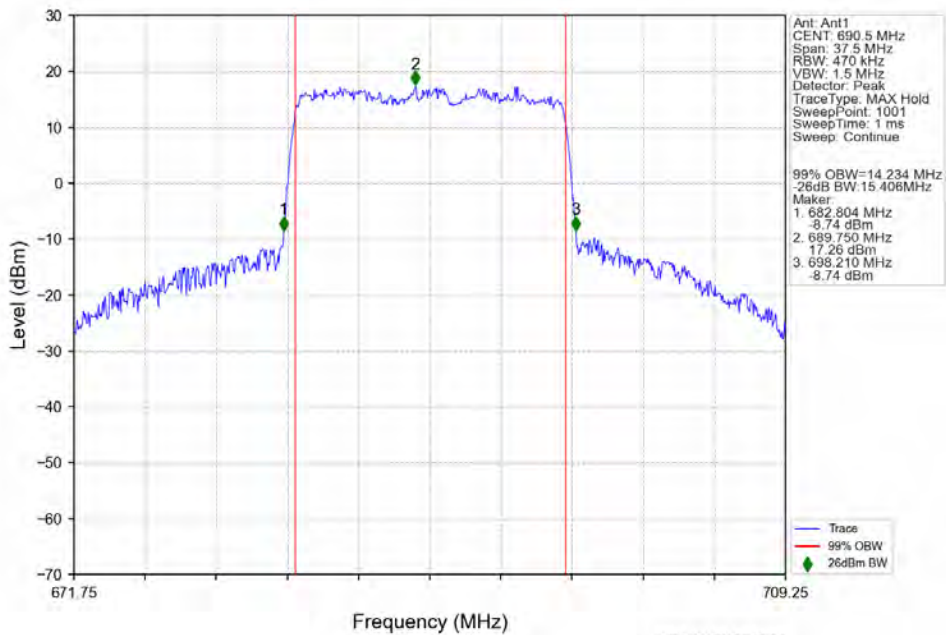

n71 15kHz SISO NTV 15MHz CP-OFDM QPSK 690.5MHz Outer Full