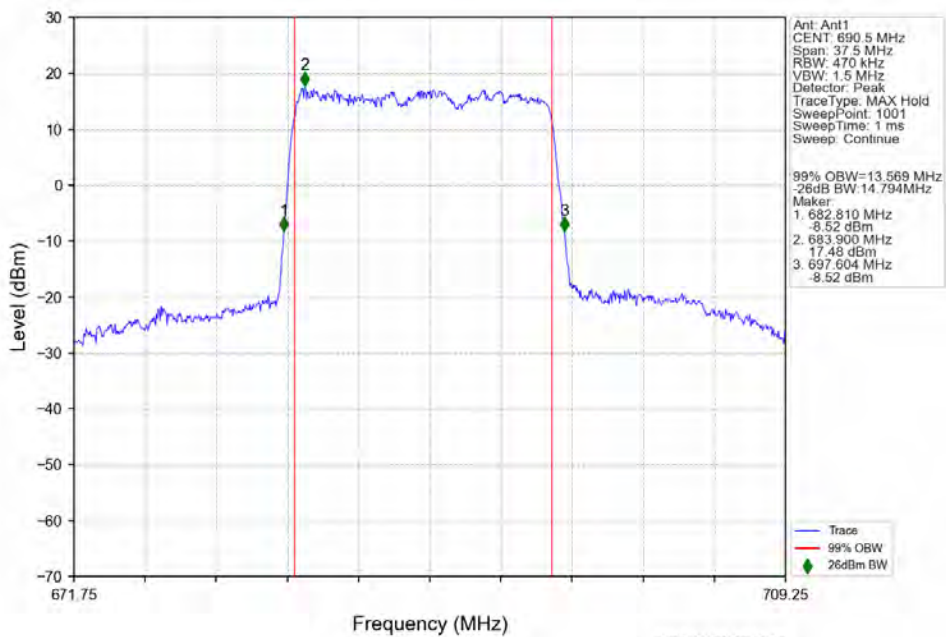

n71 15kHz SISO NTV 15MHz DFT-s-OFDM QPSK 690.5MHz Outer Full