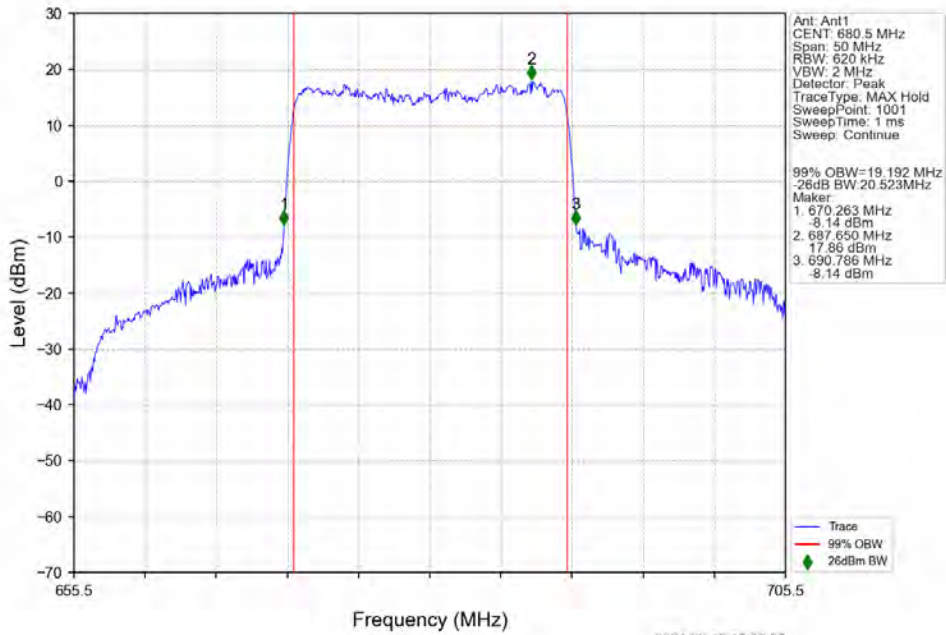

n71 15kHz SISO NTN 20MHz CP-OFDM QPSK 680.5MHz Outer Full