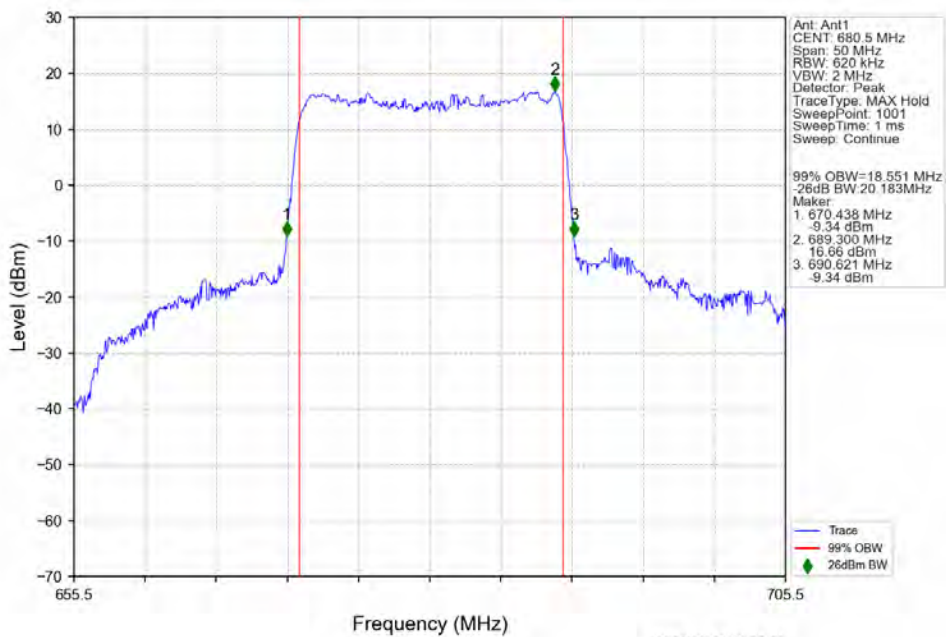

n71 30kHz SISO NTV 20MHz CP-OFDM 16 QAM 680.5MHz Outer Full