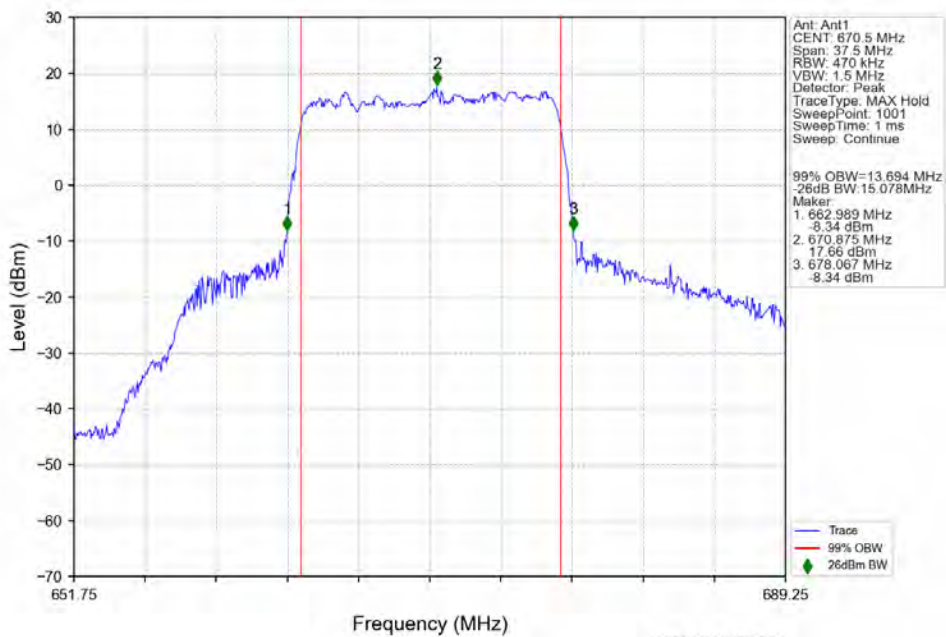

n71 30kHz SISO NTV 15MHz CP-OFDM QPSK 670.5MHz Outer Full