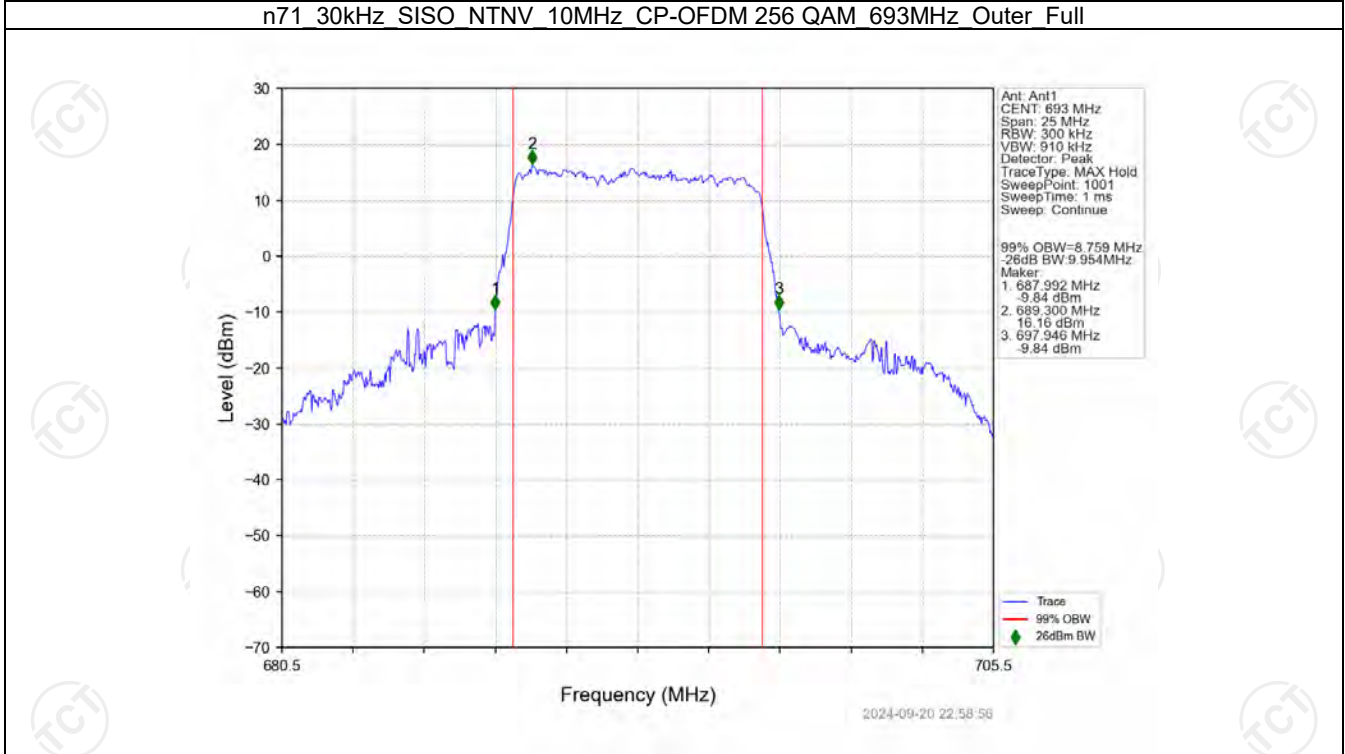

n71 30kHz SISO NTV 10MHz CP-OFDM 256 QAM 693MHz Outer Full