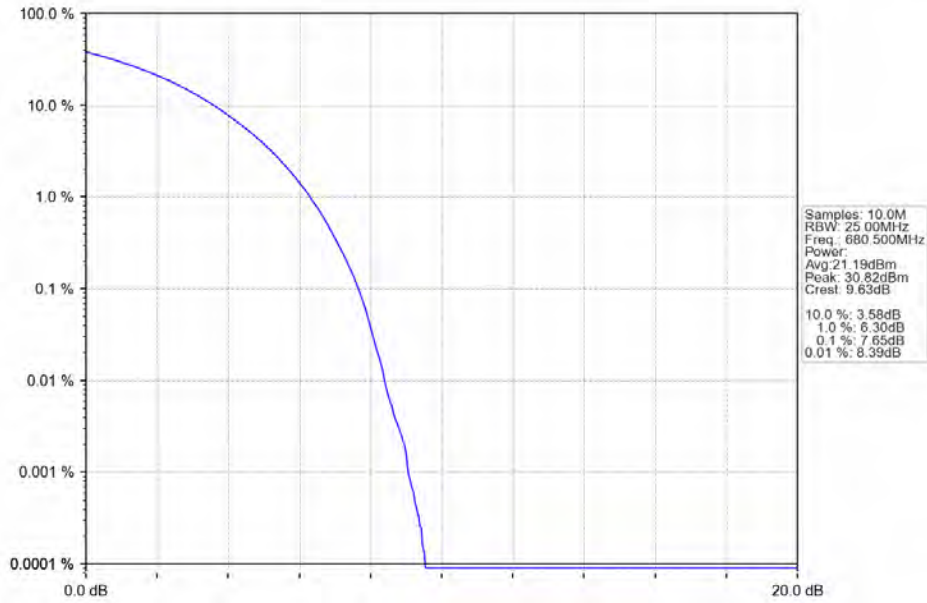

n71 15kHz SISO NTN 15MHz CP-OFDM QPSK 680.5MHz Outer Full