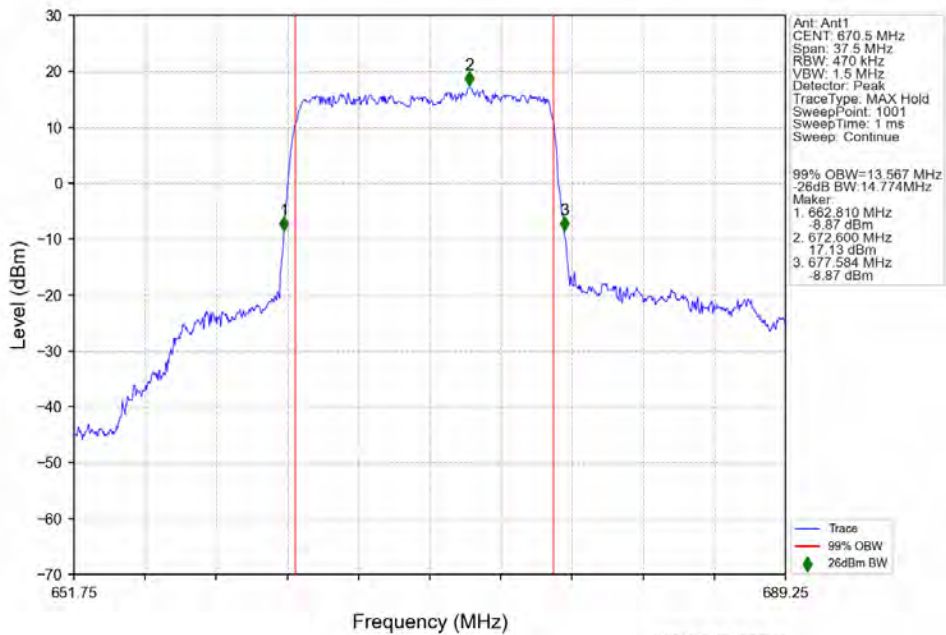

n71 15kHz SISO NTNv 15MHz DFT-s-OFDM 64 QAM 670.5MHz Outer Full