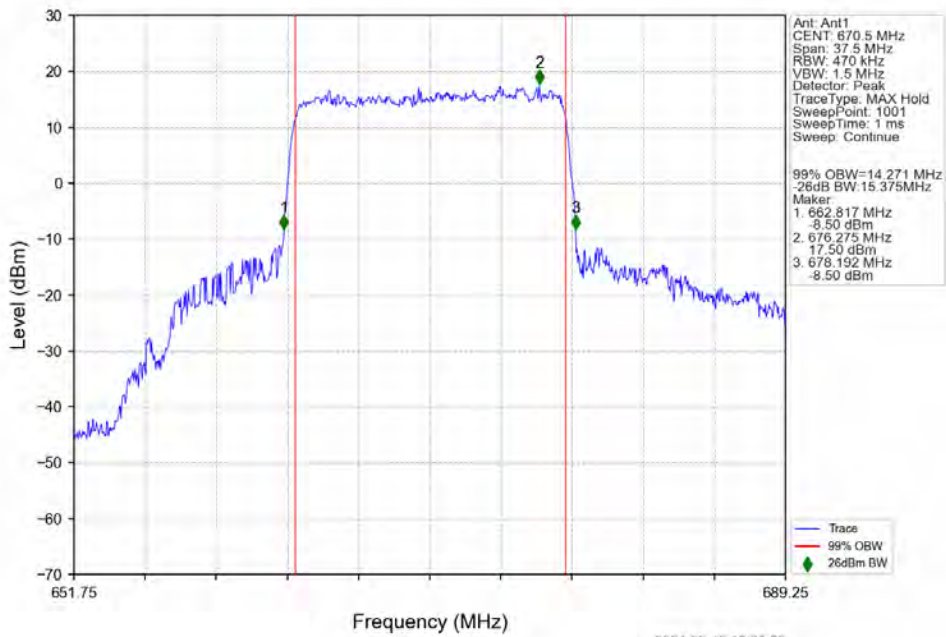

n71 15kHz SISO NTV 15MHz CP-OFDM 16 QAM 670.5MHz Outer Full