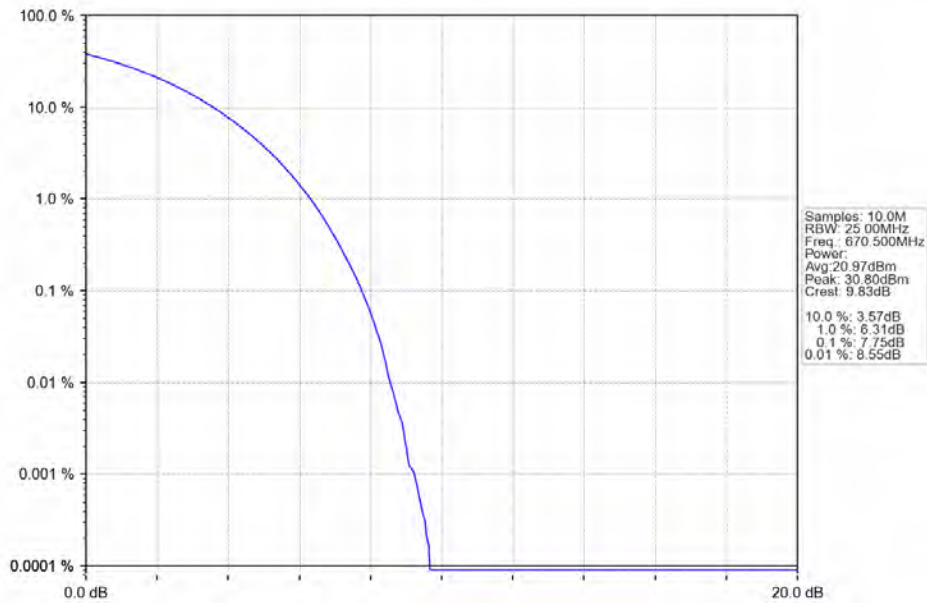

n71 15kHz SISO NTN 15MHz CP-OFDM QPSK 670.5MHz Outer Full