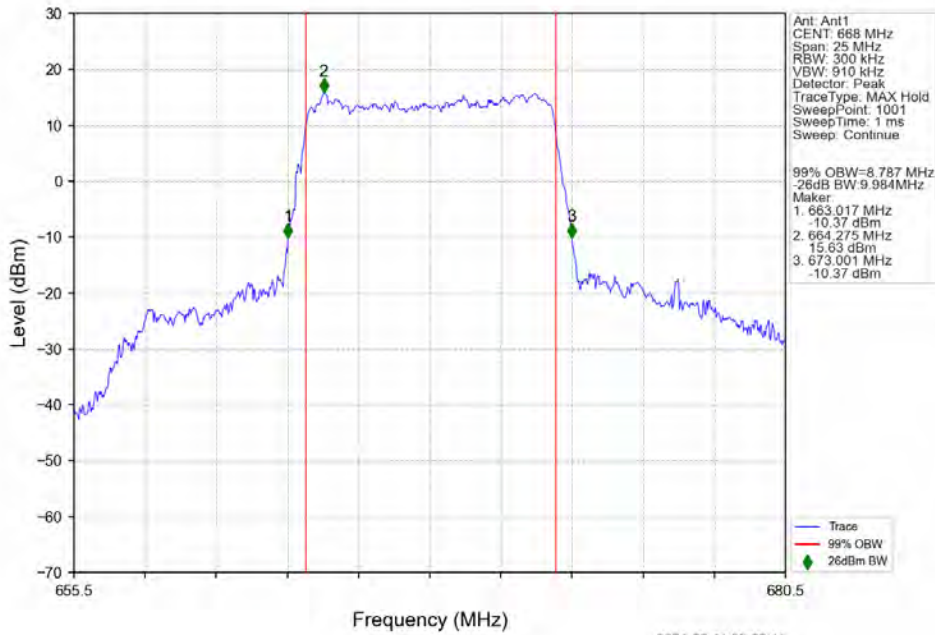

n71 30kHz SISO NTV 10MHz CP-OFDM 64 QAM 668MHz Outer Full

n71 30kHz SISO NTV 10MHz CP-OFDM 64 QAM 680.5MHz Outer Full

n71 30kHz SISO NTV 10MHz CP-OFDM 64 QAM 693MHz Outer Full

n71 30kHz SISO NTN 10MHz CP-OFDM 256 QAM 668MHz Outer Full