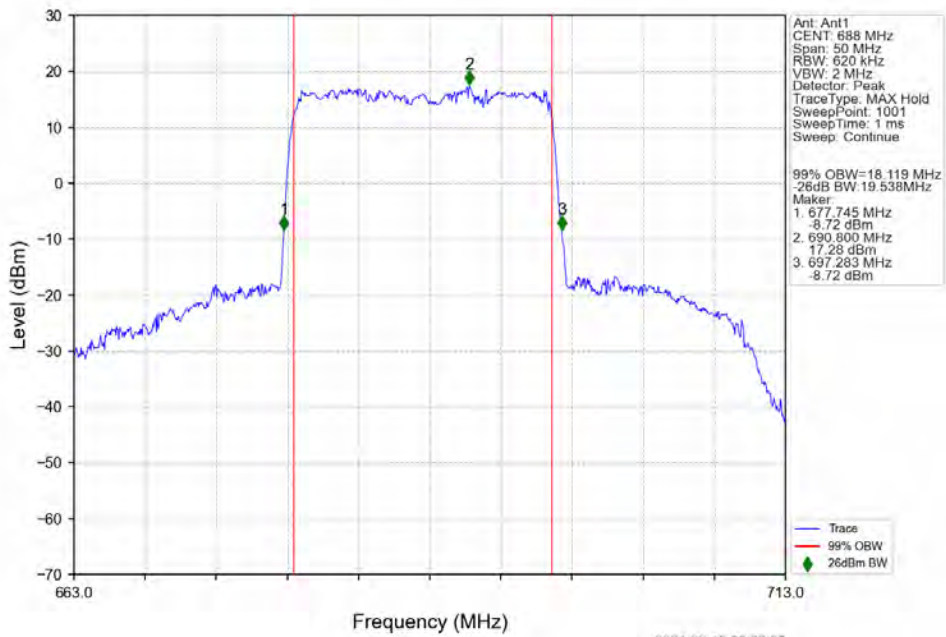

n71 15kHz SISO NTN 20MHz DFT-s-OFDM 64 QAM 688MHz Outer Full