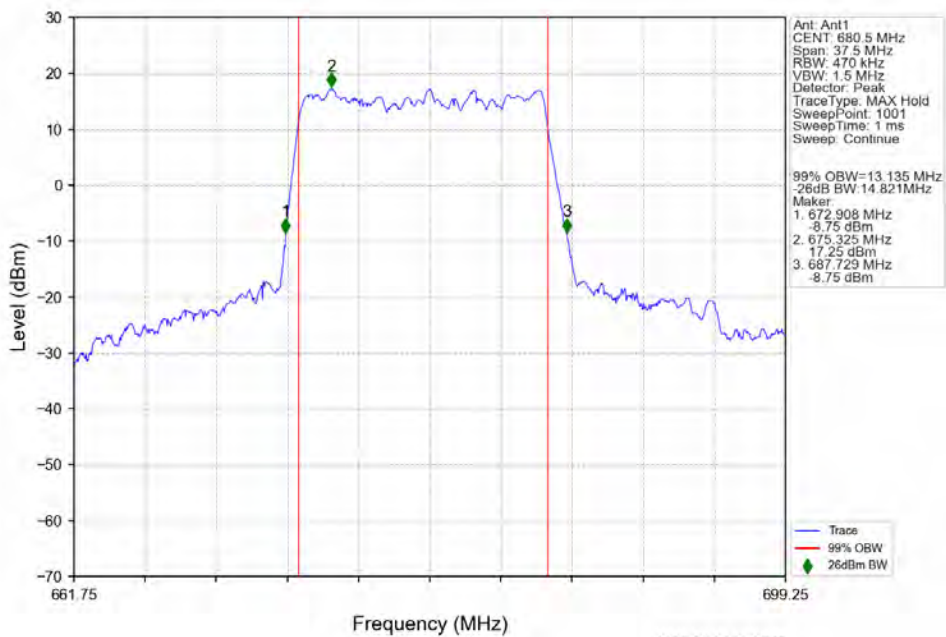

n71 30kHz SISO NTV 15MHz DFT-s-OFDM 256 QAM 680.5MHz Outer Full