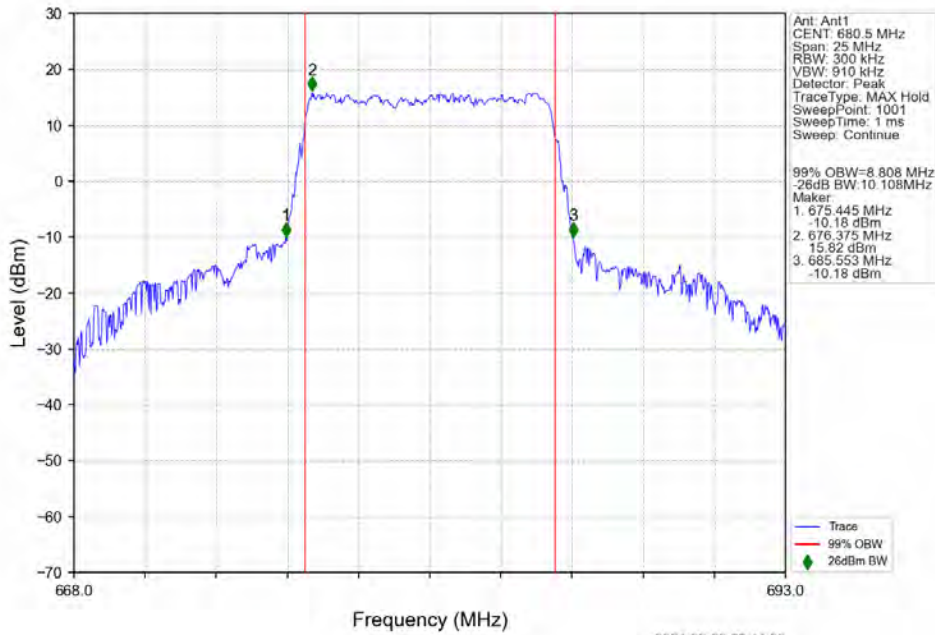

n71 30kHz SISO NTV 10MHz CP-OFDM 64 QAM 680.5MHz Outer Full