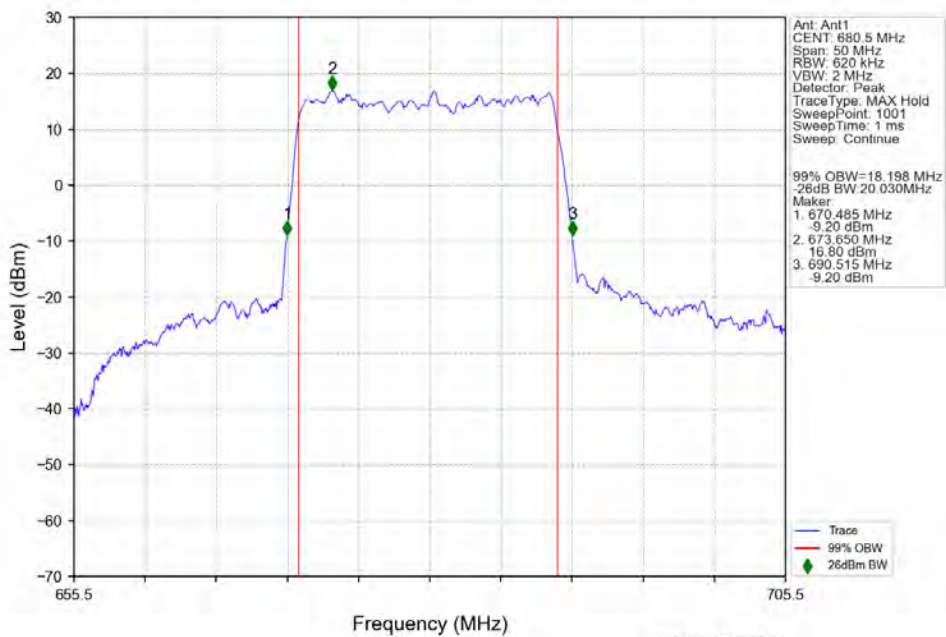

n71 30kHz SISO NTN 20MHz DFT-s-OFDM 256 QAM 680.5MHz Outer Full