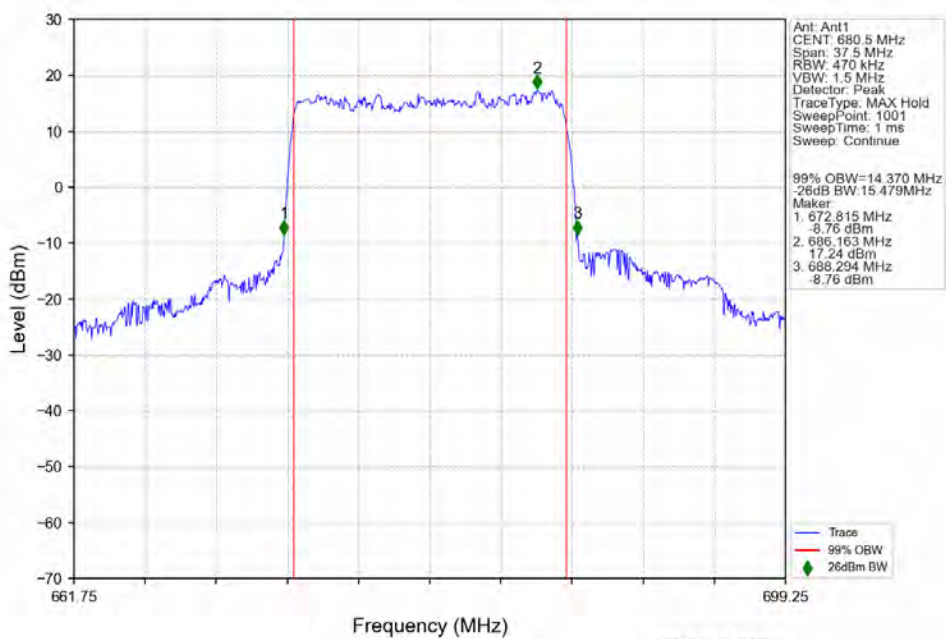

n71 15kHz SISO NTV 15MHz CP-OFDM 256 QAM 680.5MHz Outer Full