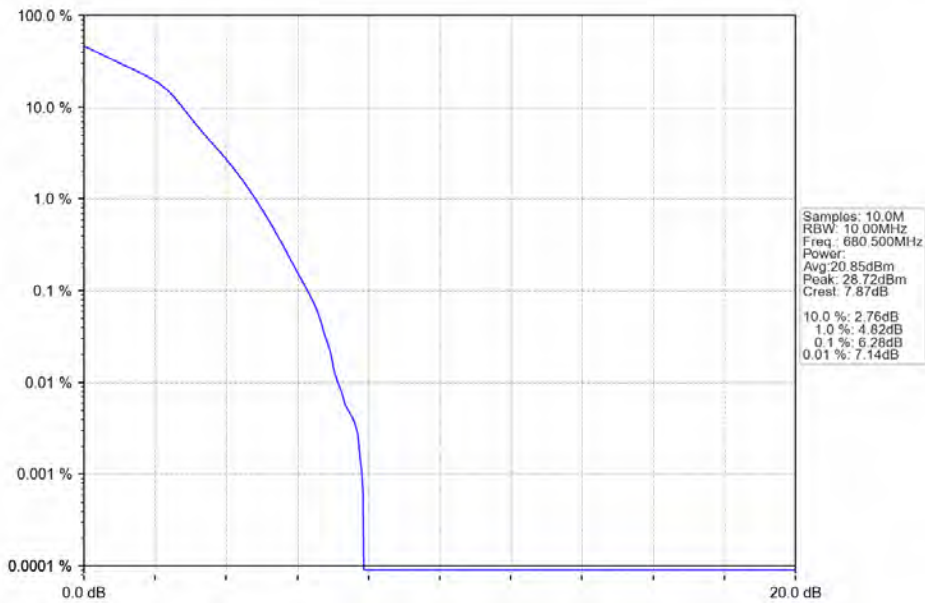

n71 15kHz SISO NTV 10MHz DFT-s-OFDM 16 QAM 680.5MHz Outer Full