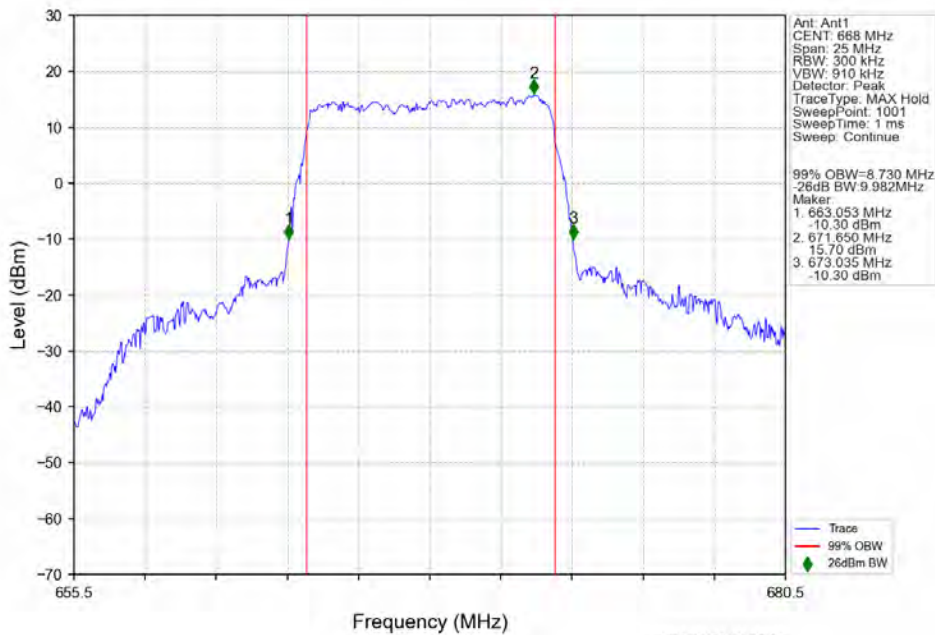

n71 30kHz SISO NTV 10MHz CP-OFDM 64 QAM 668MHz Outer Full