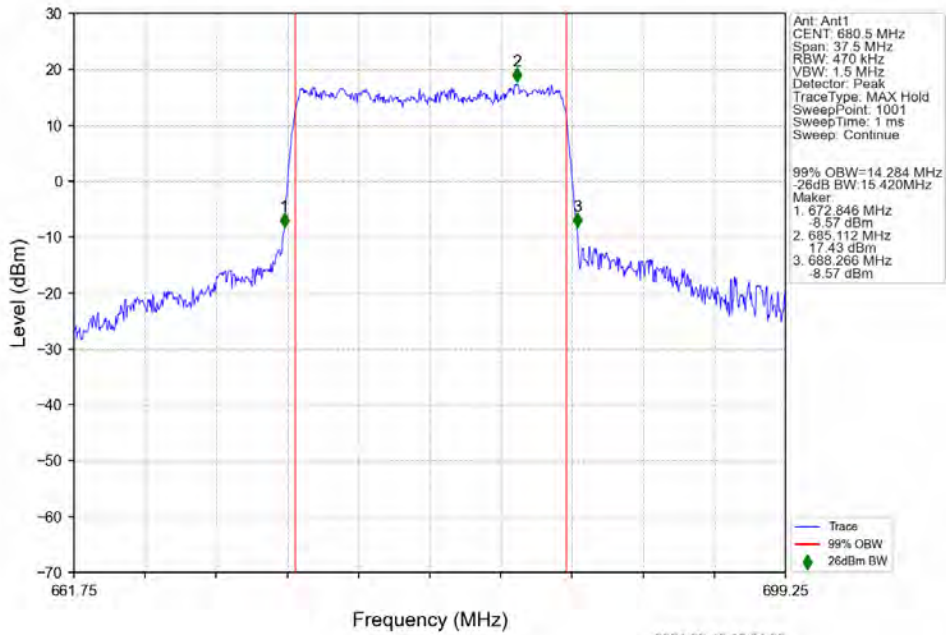

n71 15kHz SISO NTV 15MHz DFT-s-OFDM 256 QAM 680.5MHz Outer Full

n71 15kHz SISO NTV 15MHz DFT-s-OFDM 256 QAM 690.5MHz Outer Full

n71 15kHz SISO NTV 15MHz CP-OFDM QPSK 670.5MHz Outer Full

n71 15kHz SISO NTV 15MHz CP-OFDM QPSK 680.5MHz Outer Full