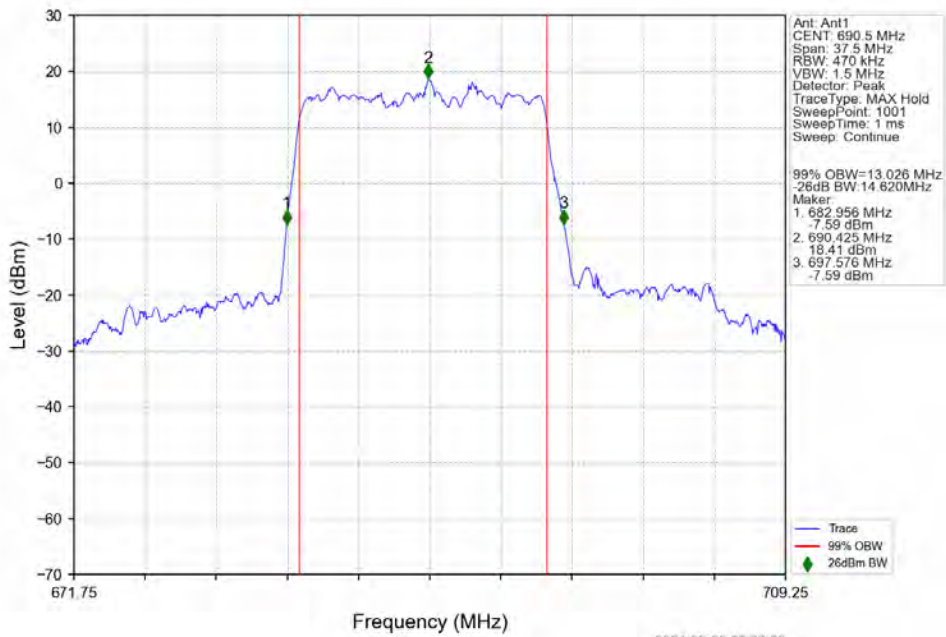

n71 30kHz SISO NTNv 15MHz DFT-s-OFDM 64 QAM 690.5MHz Outer Full

n71 30kHz SISO NTV 15MHz DFT-s-OFDM 256 QAM 670.5MHz Outer Full

n71 30kHz SISO NTV 15MHz DFT-s-OFDM 256 QAM 680.5MHz Outer Full

n71 30kHz SISO NTV 15MHz DFT-s-OFDM 256 QAM 690.5MHz Outer Full