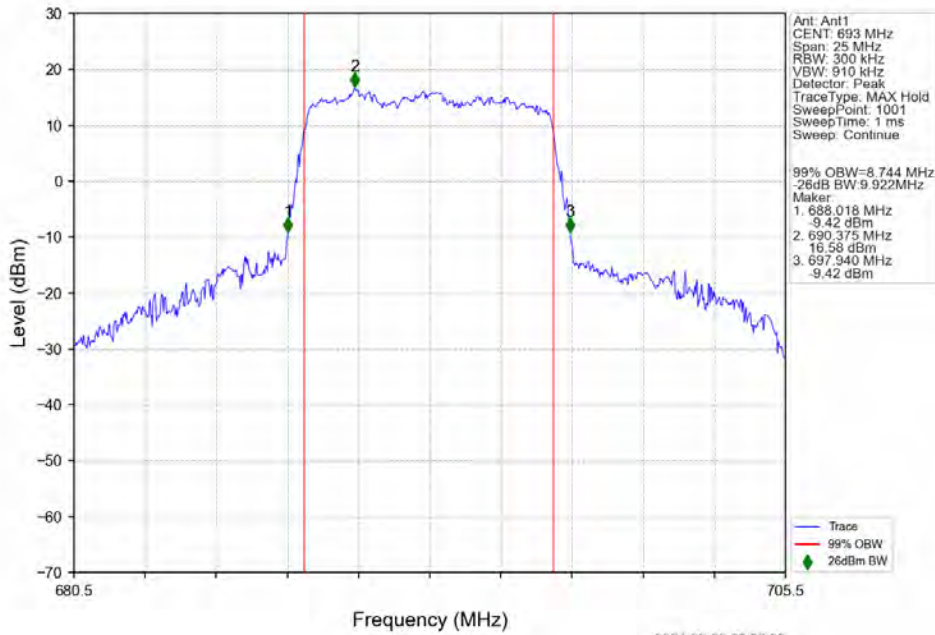

n71 30kHz SISO NTN 10MHz CP-OFDM QPSK 693MHz Outer Full

n71 30kHz SISO NTV 10MHz CP-OFDM 16 QAM 668MHz Outer Full

n71 30kHz SISO NTV 10MHz CP-OFDM 16 QAM 680.5MHz Outer Full

n71 30kHz SISO NTV 10MHz CP-OFDM 16 QAM 693MHz Outer Full