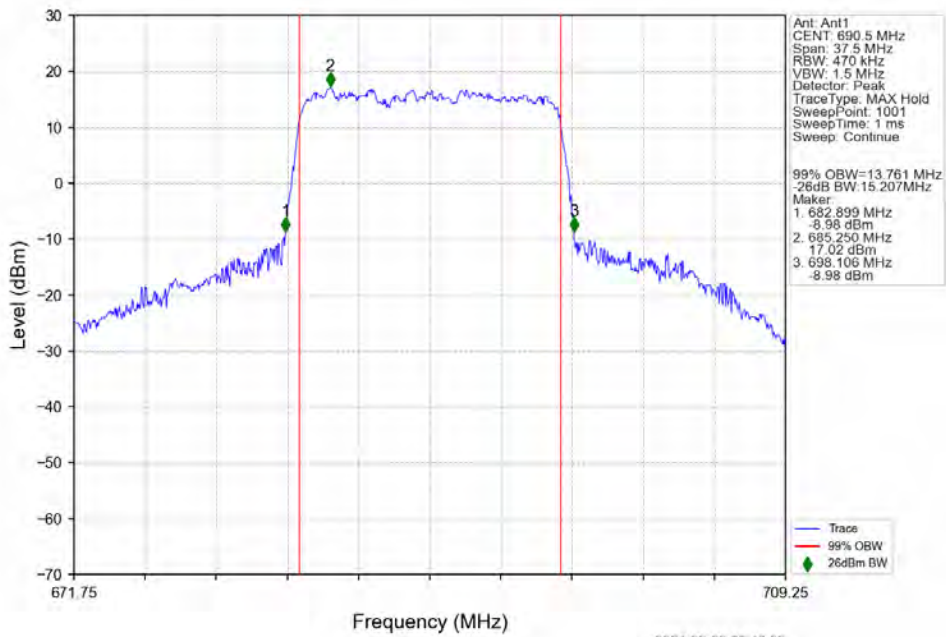

n71 30kHz SISO NTV 15MHz CP-OFDM 16 QAM 690.5MHz Outer Full