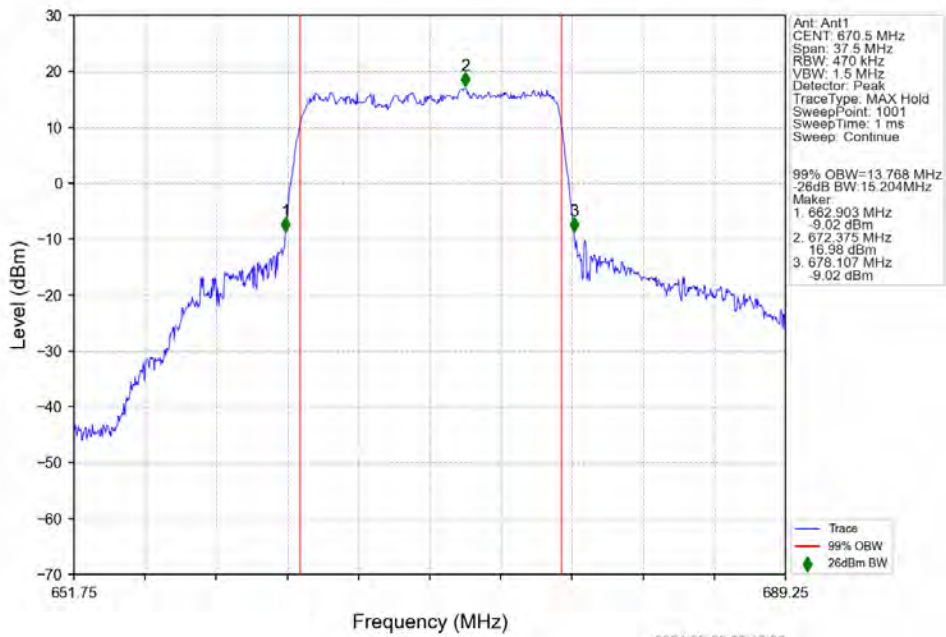

n71 30kHz SISO NTV 15MHz CP-OFDM QPSK 670.5MHz Outer Full

n71 30kHz SISO NTV 15MHz CP-OFDM QPSK 680.5MHz Outer Full

n71 30kHz SISO NTV 15MHz CP-OFDM QPSK 690.5MHz Outer Full

n71 30kHz SISO NTV 15MHz CP-OFDM 16 QAM 670.5MHz Outer Full