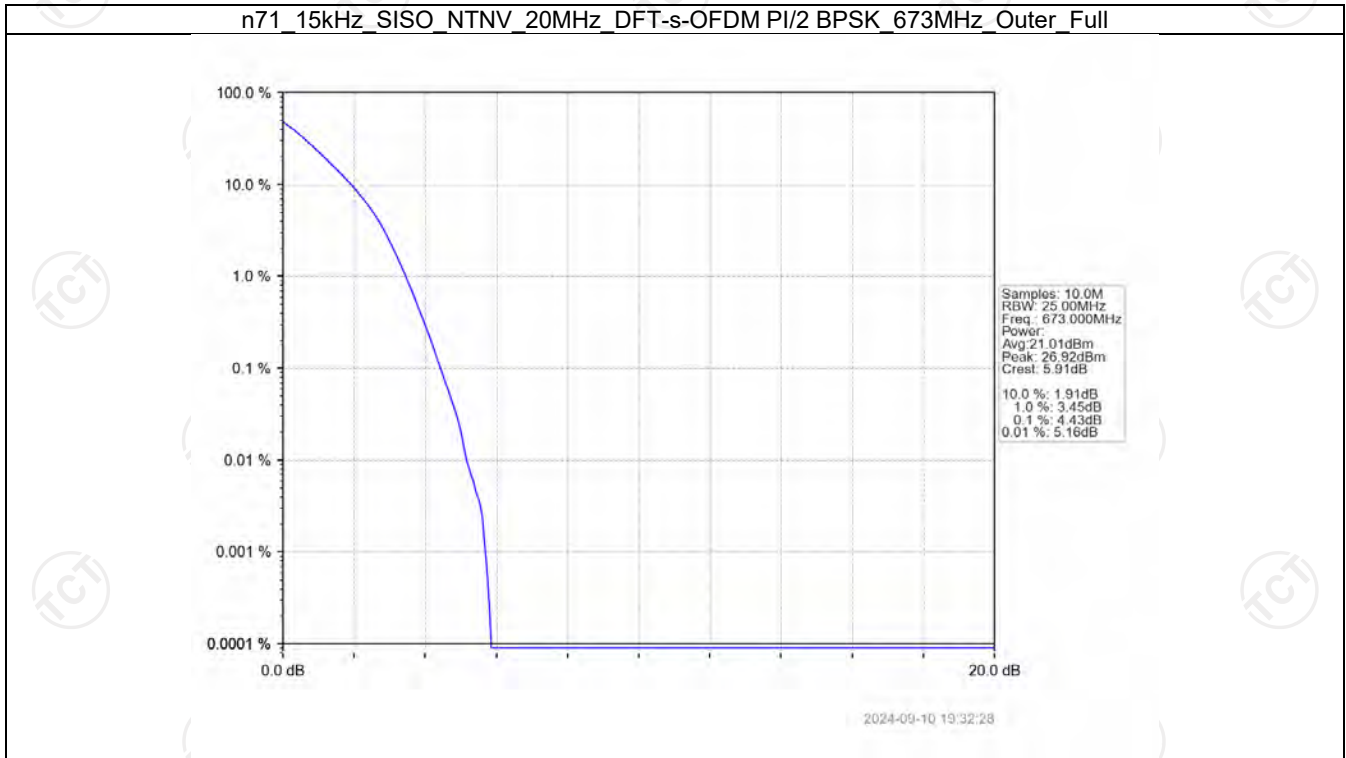

5.2.4 15k_SISO_20MHz_NTNV