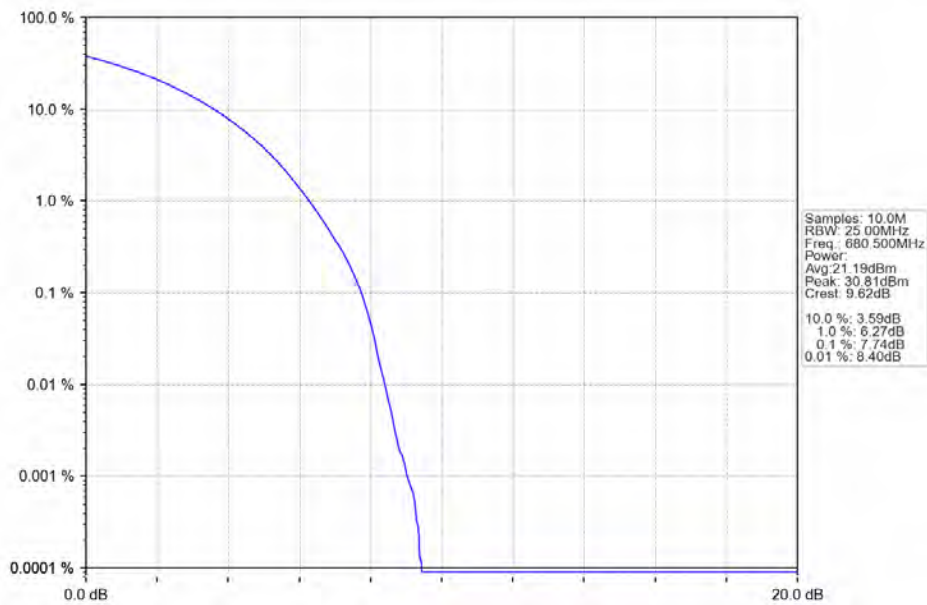

n71 15kHz SISO NTV 15MHz CP-OFDM 16 QAM 680.5MHz Outer Full