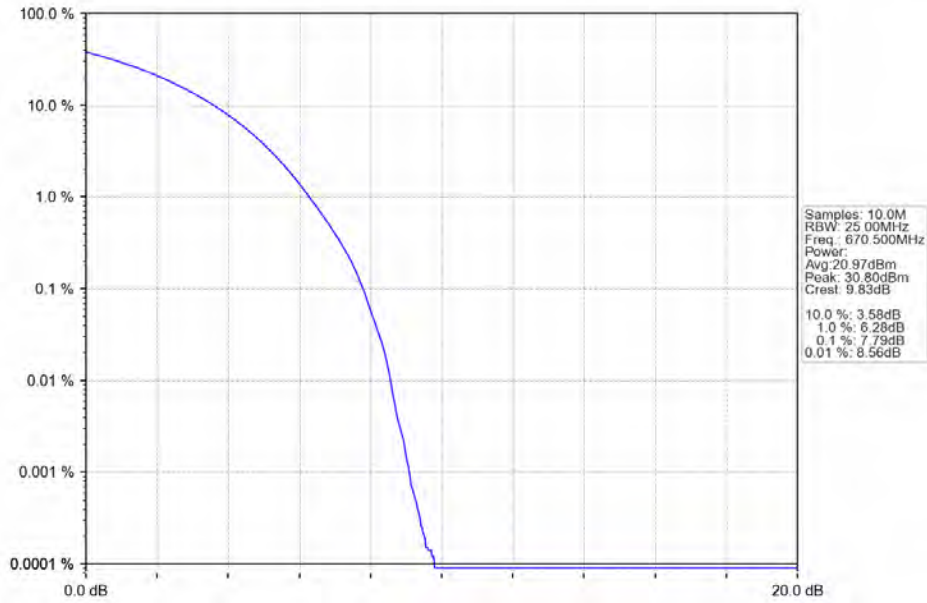

n71 15kHz SISO NTV 15MHz CP-OFDM 16 QAM 670.5MHz Outer Full