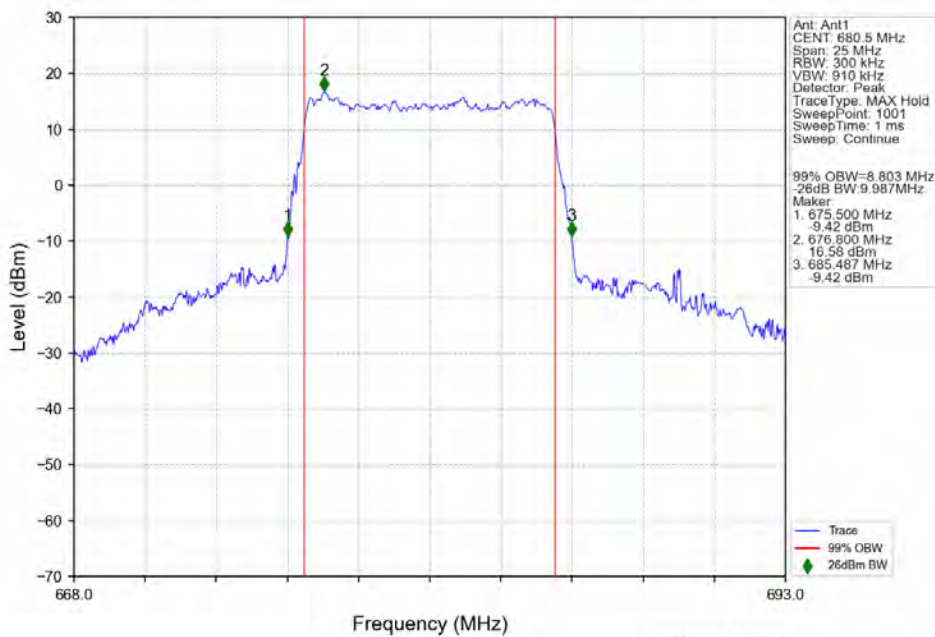

n71 30kHz SISO NTN 10MHz CP-OFDM 256 QAM 680.5MHz Outer Full