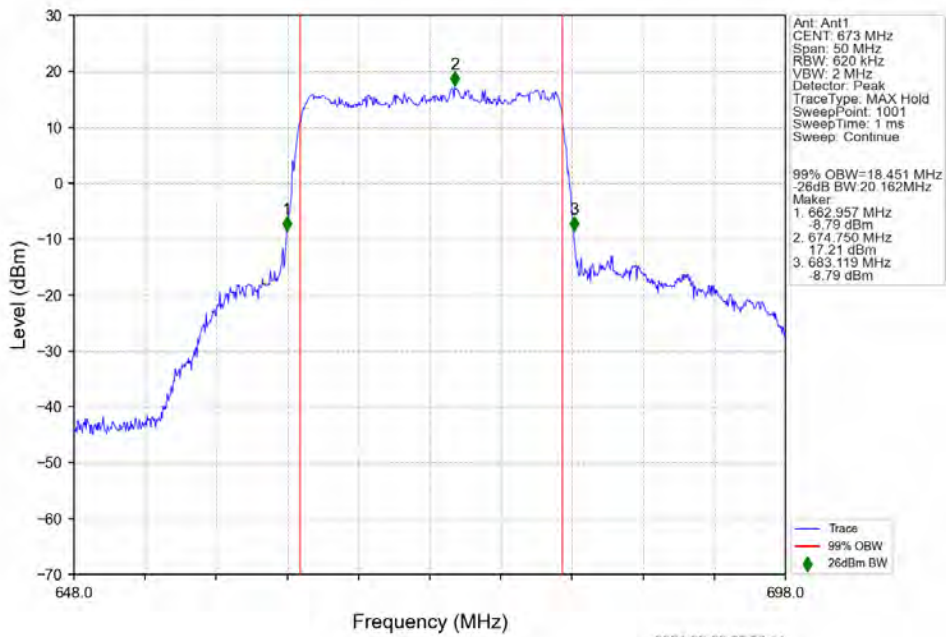

n71 30kHz SISO NTV 20MHz CP-OFDM 16 QAM 673MHz Outer Full