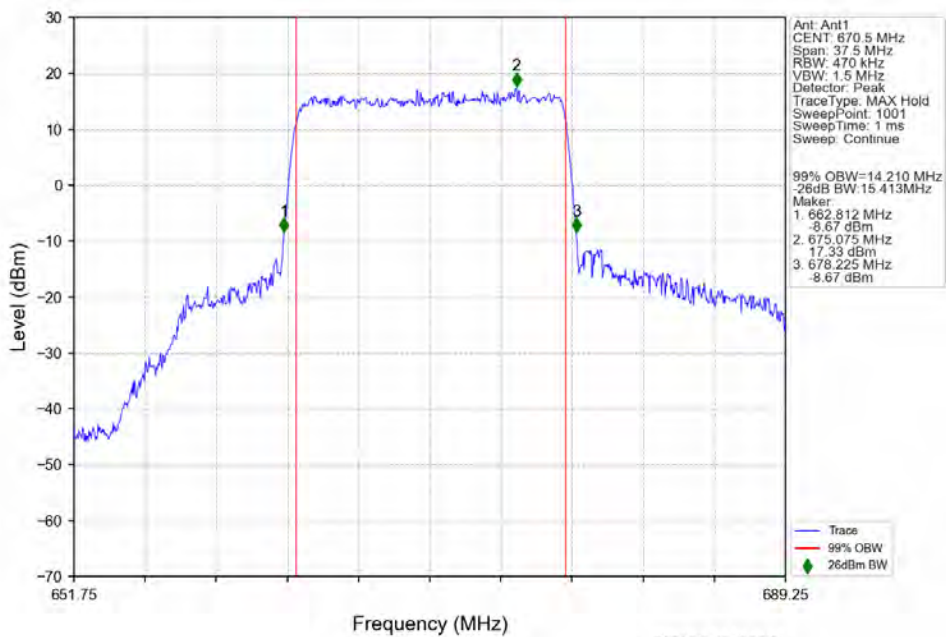

n71 15kHz SISO NTV 15MHz CP-OFDM QPSK 670.5MHz Outer Full