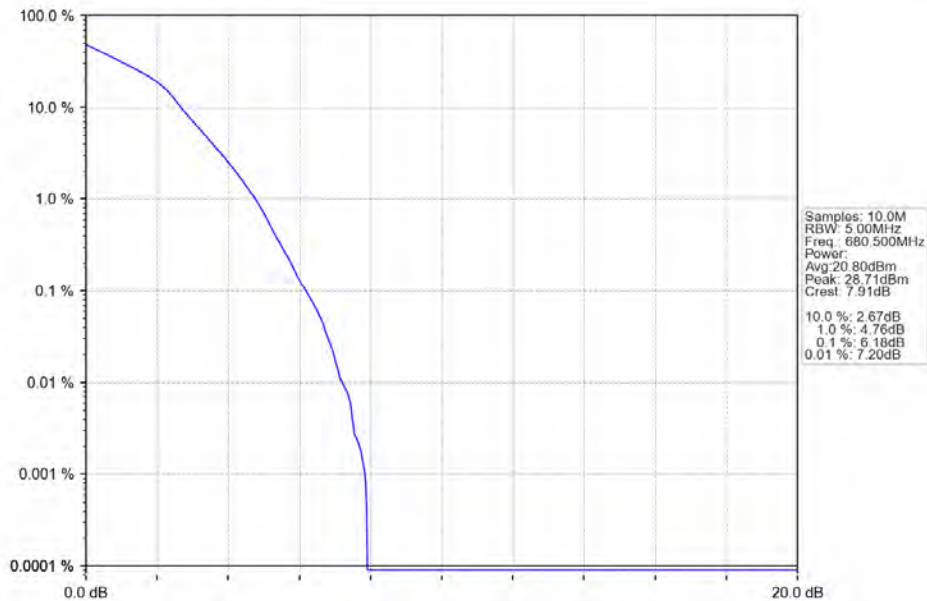

2024-09-10 17:21:36

n71 15kHz SISO NTN 5MHz DFT-s-OFDM QPSK 695.5MHz Outer Full

2024-09-10 17:37:31

n71 15kHz SISO NTN 5MHz DFT-s-OFDM 16 QAM 665.5MHz Outer Full

2024-09-10 17:10:53

n71 15kHz SISO NTN 5MHz DFT-s-OFDM 16 QAM 680.5MHz Outer Full