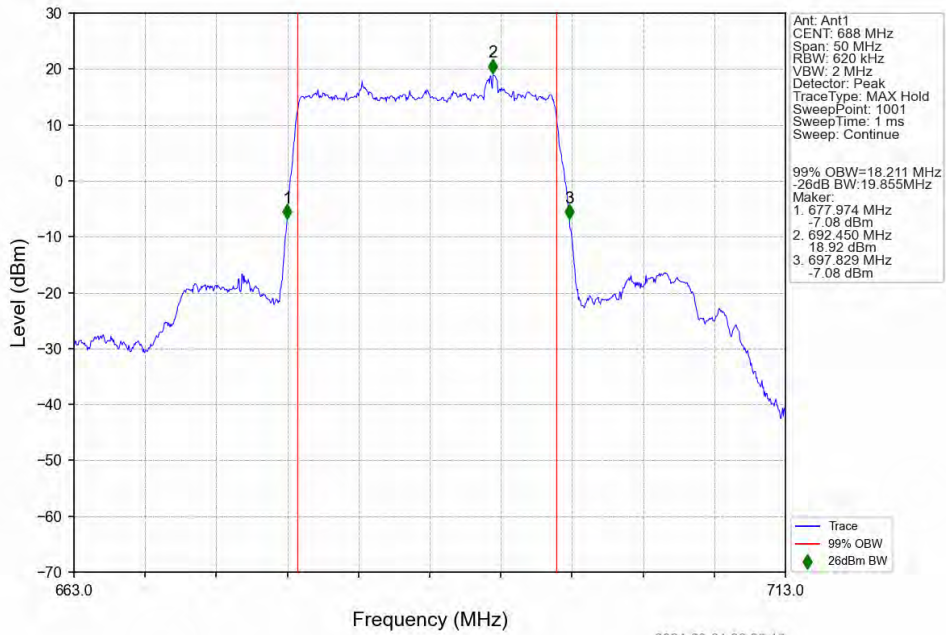

n71 30kHz SISO NTN 20MHz DFT-s-OFDM PI/2 BPSK 688MHz Outer Full