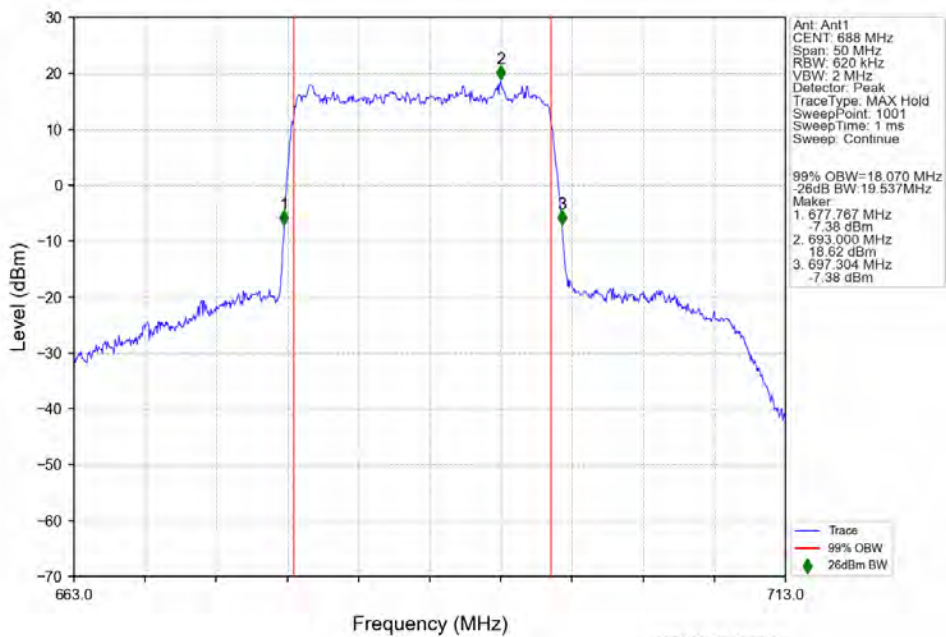

n71 15kHz SISO NTV 20MHz DFT-s-OFDM QPSK 688MHz Outer Full