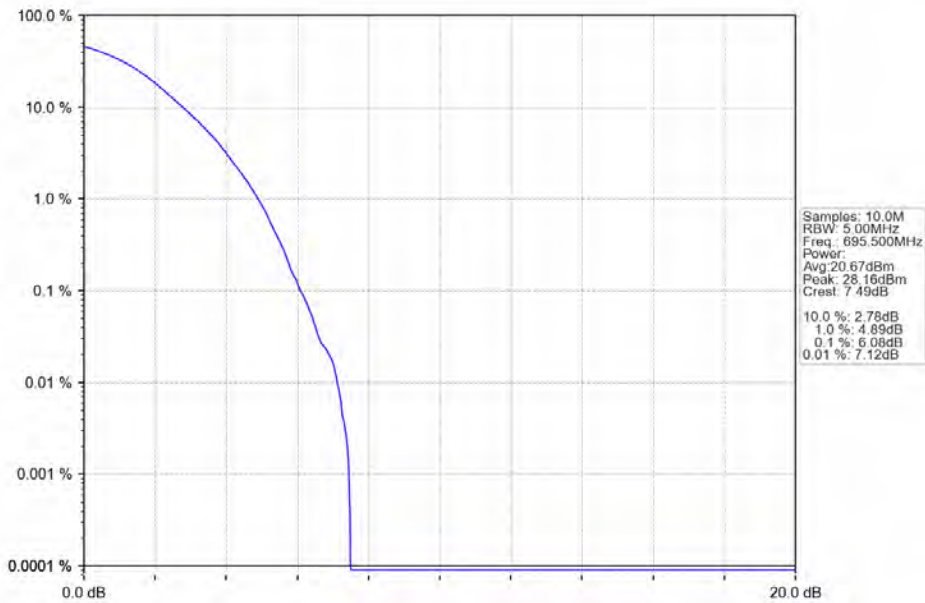

n71 15kHz SISO NTN 5MHz DFT-s-OFDM 64 QAM 695.5MHz Outer Full