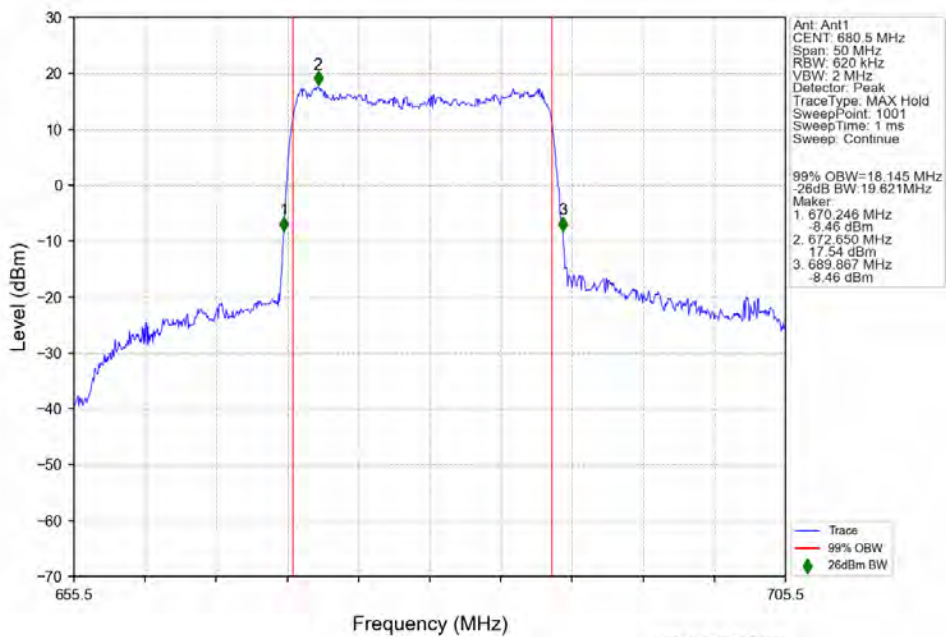

n71 15kHz SISO NTNv 20MHz DFT-s-OFDM 16 QAM 680.5MHz Outer Full