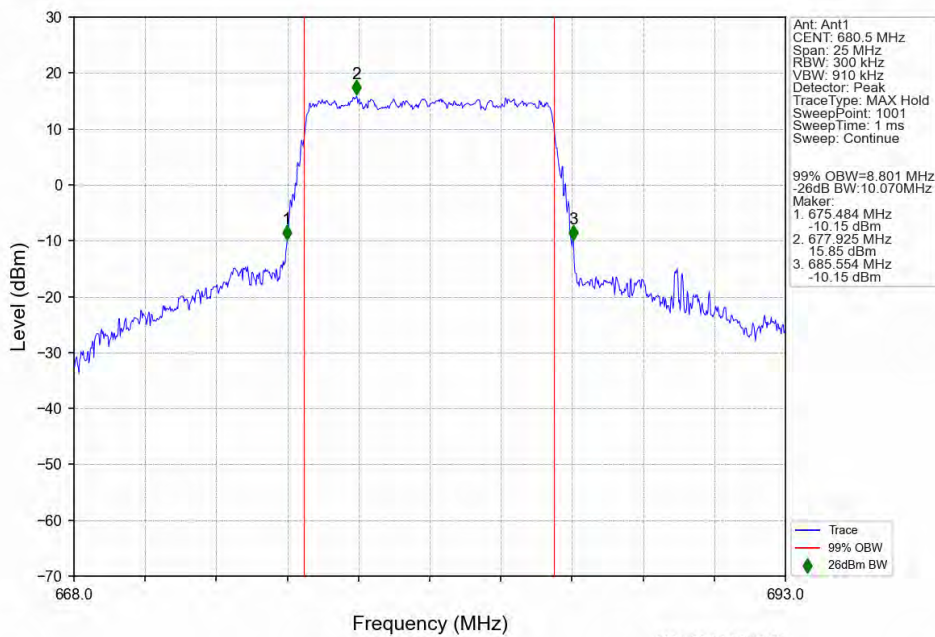

n71 30kHz SISO NTV 10MHz CP-OFDM 16 QAM 680.5MHz Outer Full