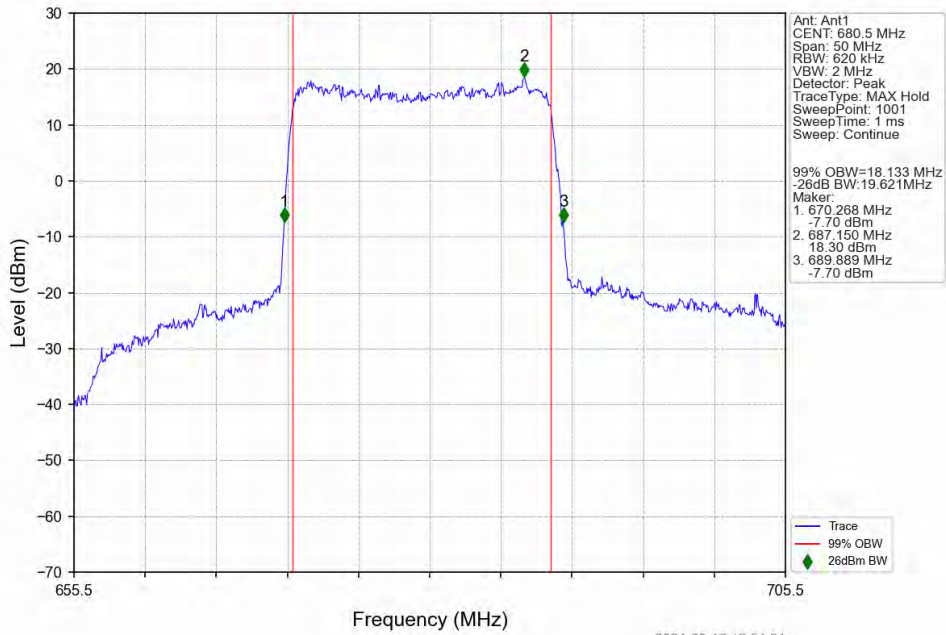

n71 15kHz SISO NTV 20MHz DFT-s-OFDM QPSK 680.5MHz Outer Full