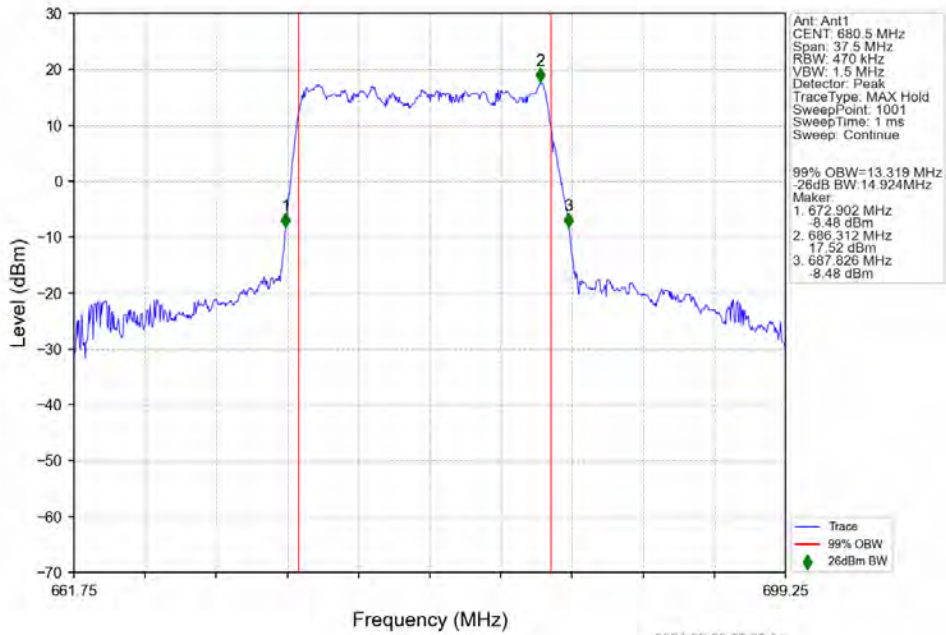

n71 30kHz SISO NTNv 15MHz DFT-s-OFDM 16 QAM 680.5MHz Outer Full

n71 30kHz SISO NTNv 15MHz DFT-s-OFDM 16 QAM 690.5MHz Outer Full

n71 30kHz SISO NTNv 15MHz DFT-s-OFDM 64 QAM 670.5MHz Outer Full

n71 30kHz SISO NTNv 15MHz DFT-s-OFDM 64 QAM 680.5MHz Outer Full