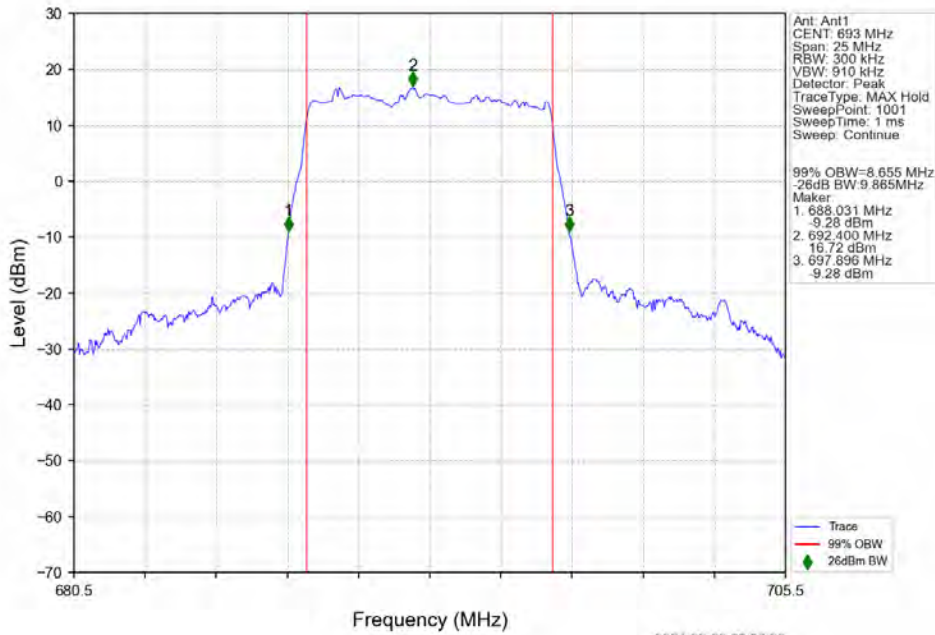

n71 30kHz SISO NTN 10MHz DFT-s-OFDM 256 QAM 693MHz Outer Full