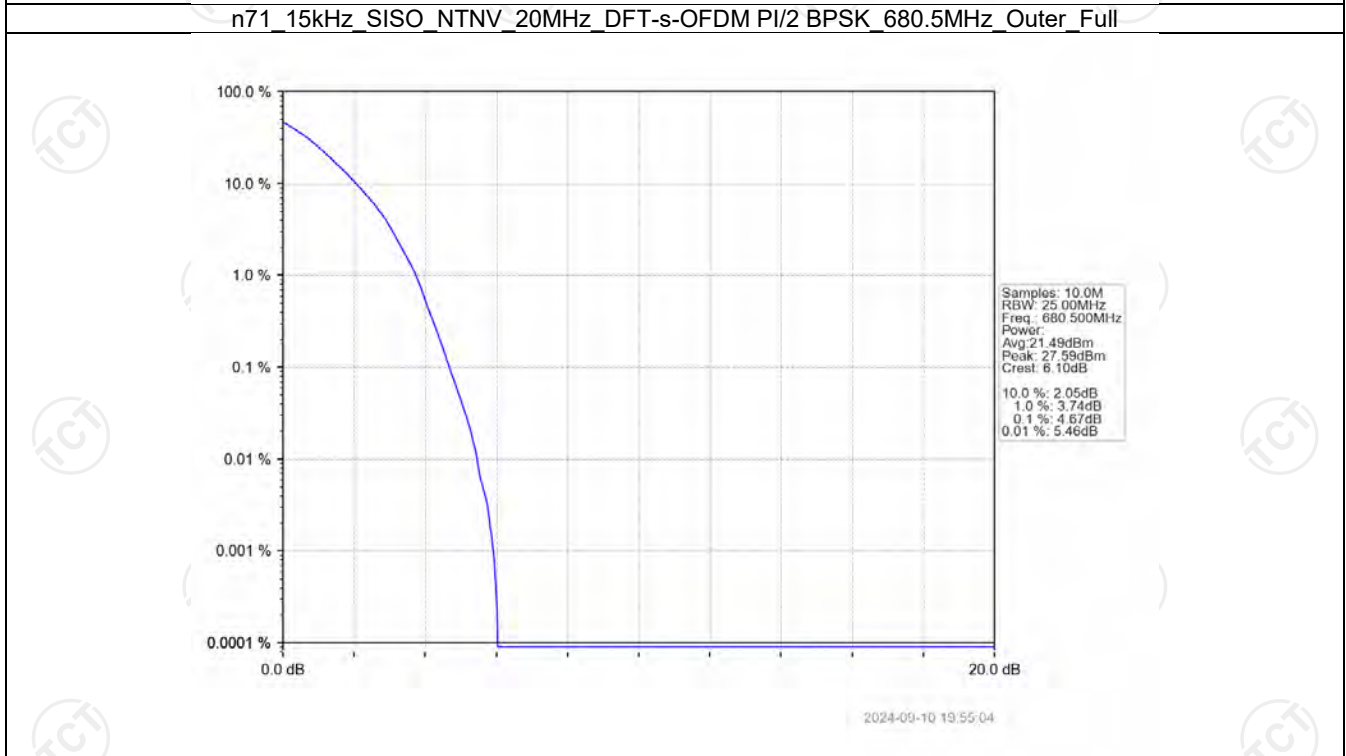

5.2.4 15k_SISO_20MHz_NTNV