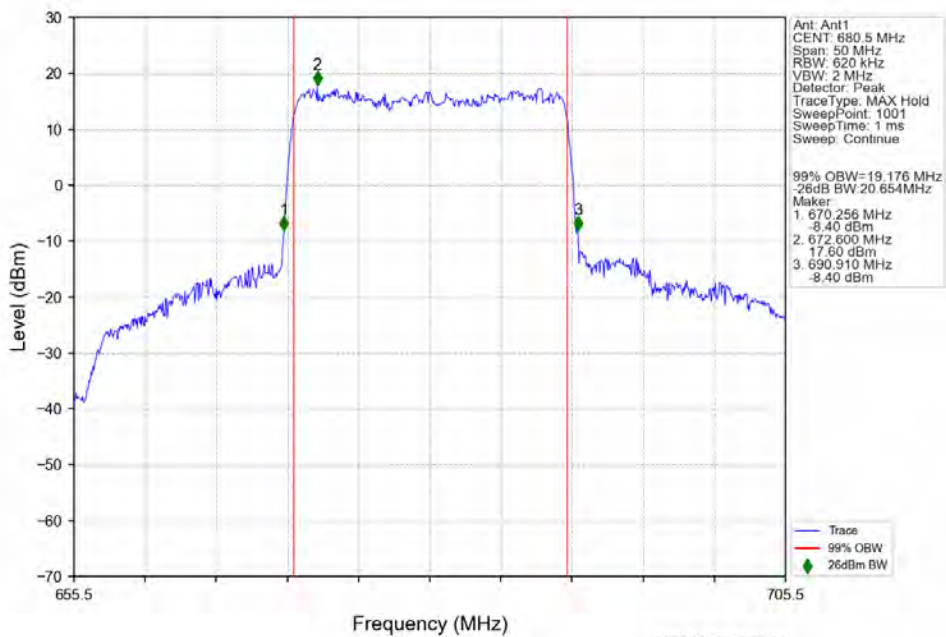

n71 15kHz SISO NTN 20MHz CP-OFDM 256 QAM 680.5MHz Outer Full