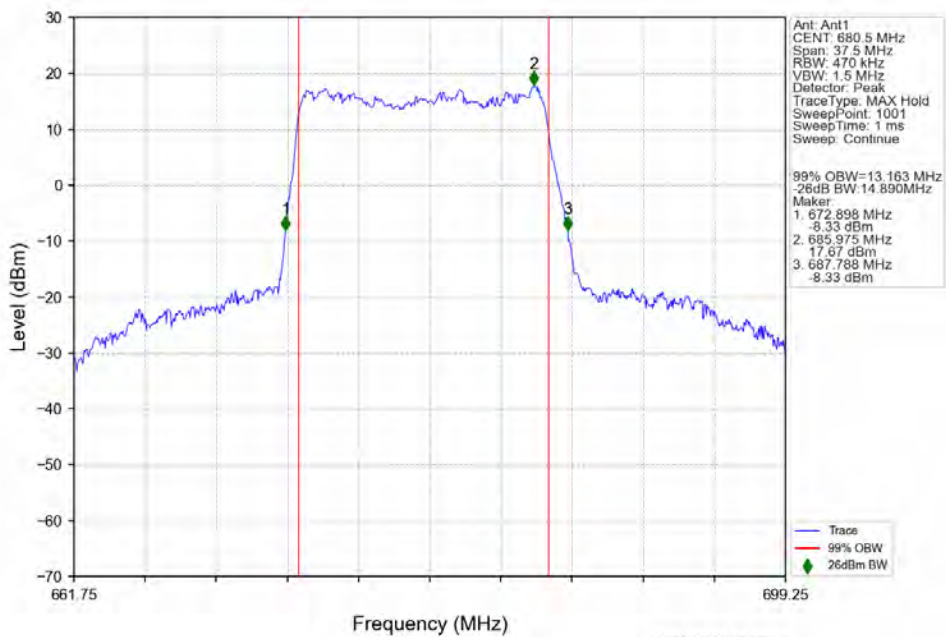

n71 30kHz SISO NTNv 15MHz DFT-s-OFDM 16 QAM 680.5MHz Outer Full