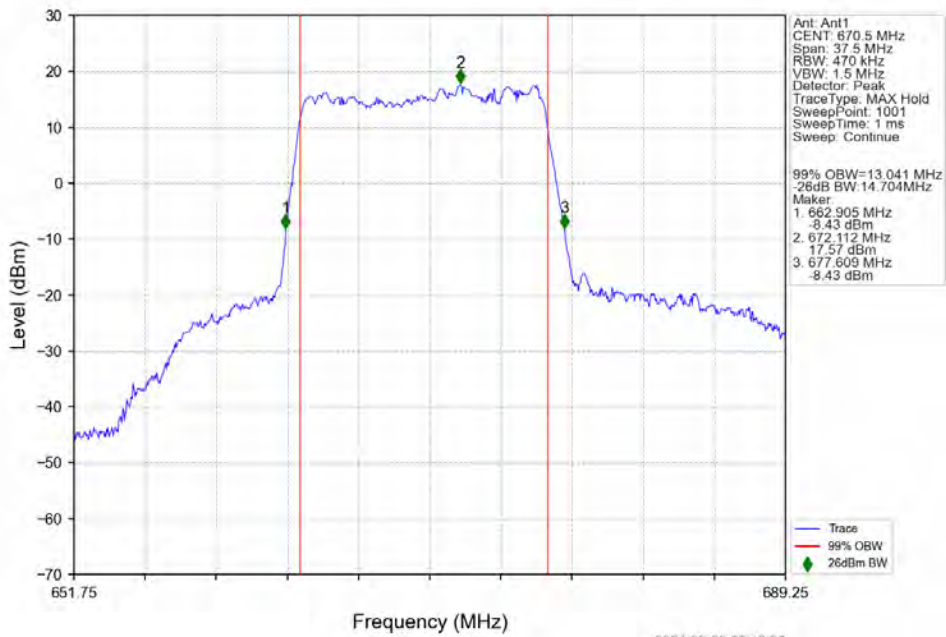

n71 30kHz SISO NTV 15MHz DFT-s-OFDM QPSK 670.5MHz Outer Full

n71 30kHz SISO NTV 15MHz DFT-s-OFDM QPSK 680.5MHz Outer Full

n71 30kHz SISO NTV 15MHz DFT-s-OFDM QPSK 690.5MHz Outer Full

n71 30kHz SISO NTNv 15MHz DFT-s-OFDM 16 QAM 670.5MHz Outer Full