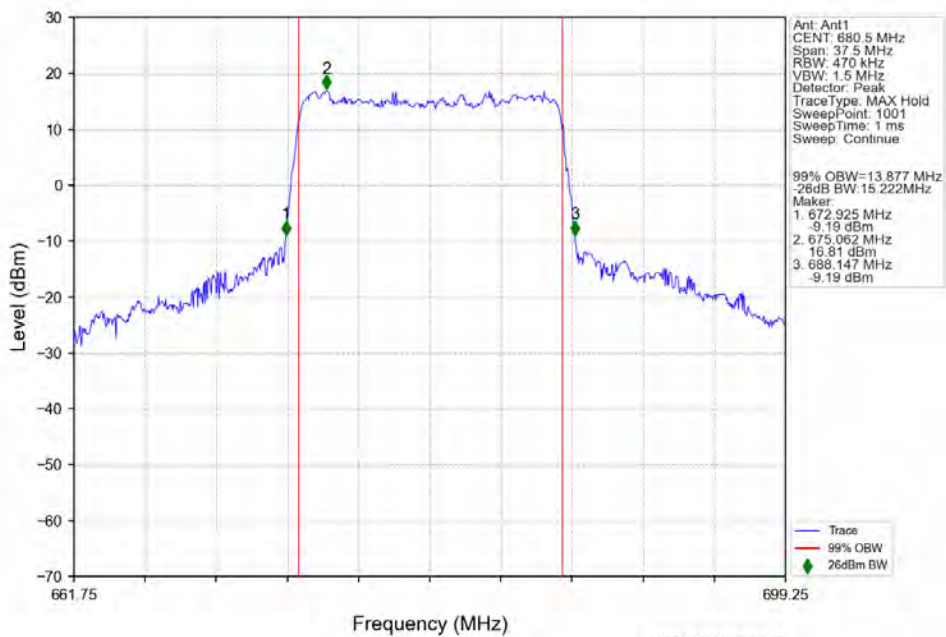

n71 30kHz SISO NTV 15MHz CP-OFDM 256 QAM 680.5MHz Outer Full