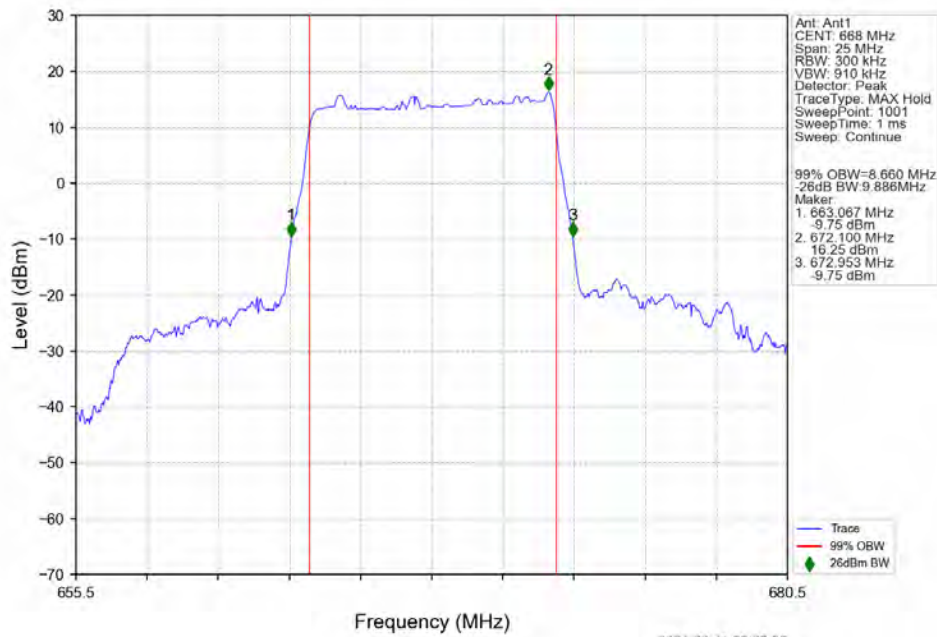

n71 30kHz SISO NTV 10MHz DFT-s-OFDM 64 QAM 668MHz Outer Full

n71 30kHz SISO NTN 10MHz DFT-s-OFDM 64 QAM 680.5MHz Outer Full

n71 30kHz SISO NTN 10MHz DFT-s-OFDM 64 QAM 693MHz Outer Full

n71 30kHz SISO NTN 10MHz DFT-s-OFDM 256 QAM 668MHz Outer Full