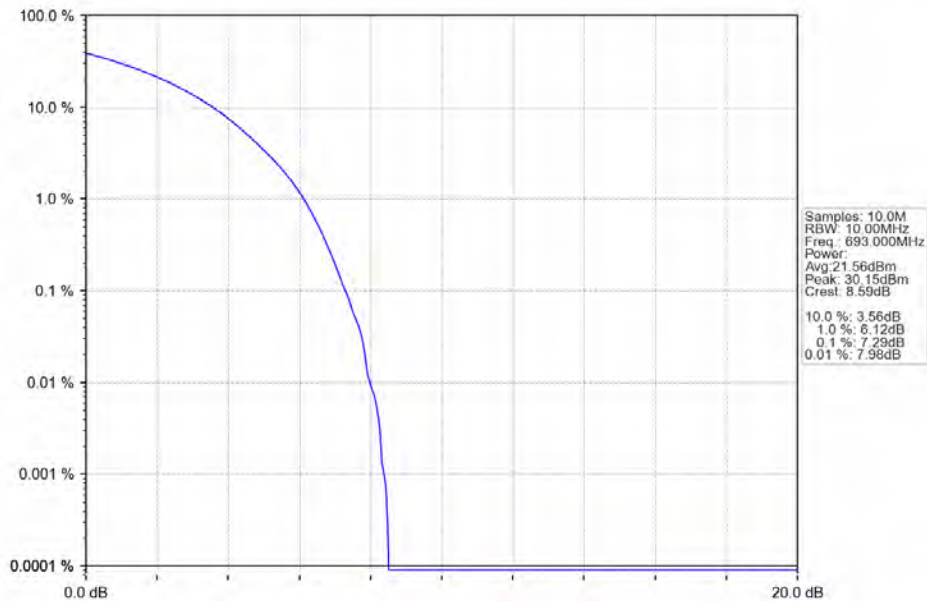

n71 15kHz SISO NTN 10MHz CP-OFDM 64 QAM 693MHz Outer Full