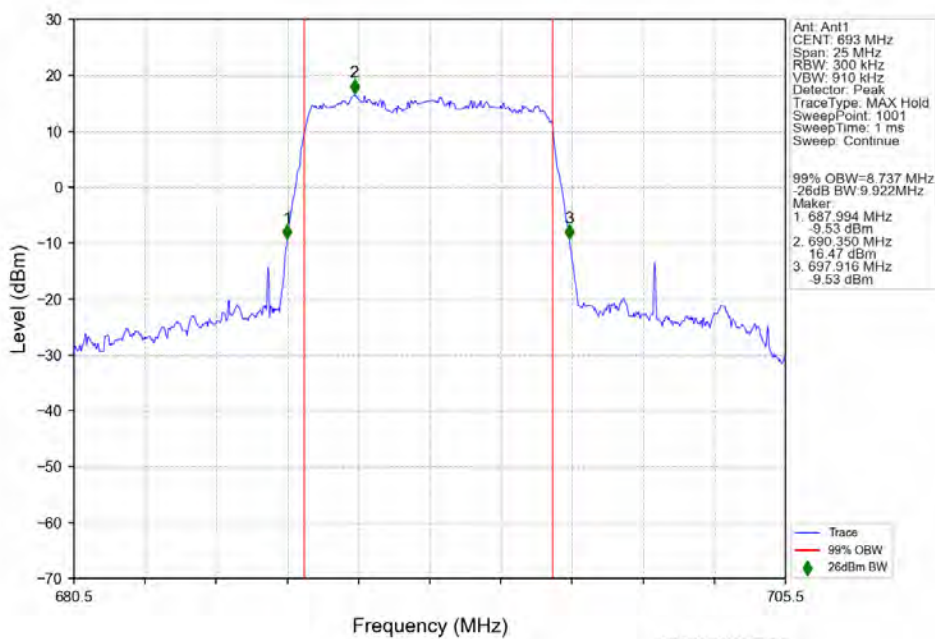

n71 30kHz SISO NTV 10MHz DFT-s-OFDM QPSK 693MHz Outer Full