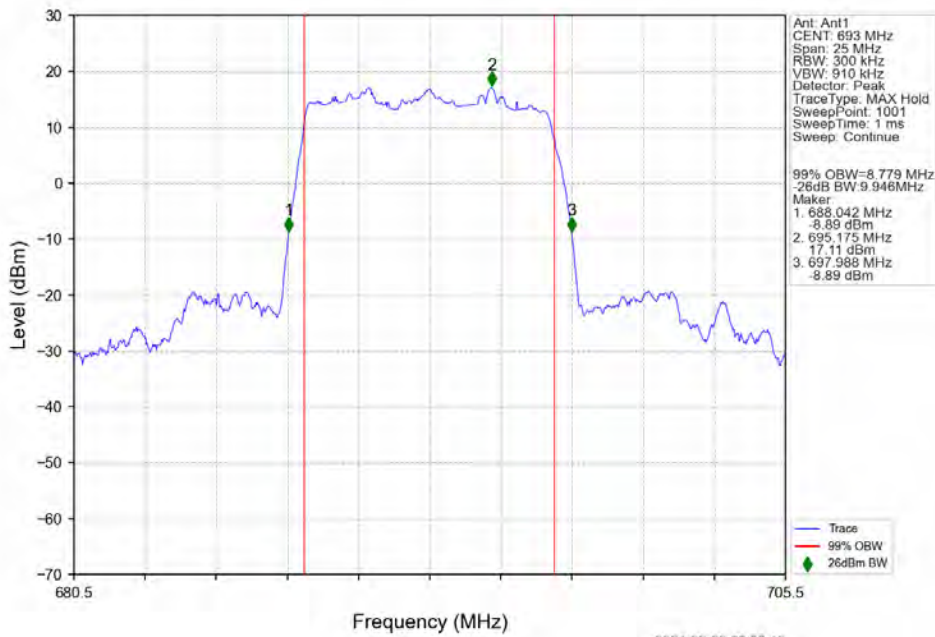

n71 30kHz SISO NTN 10MHz DFT-s-OFDM PI/2 BPSK 693MHz Outer Full