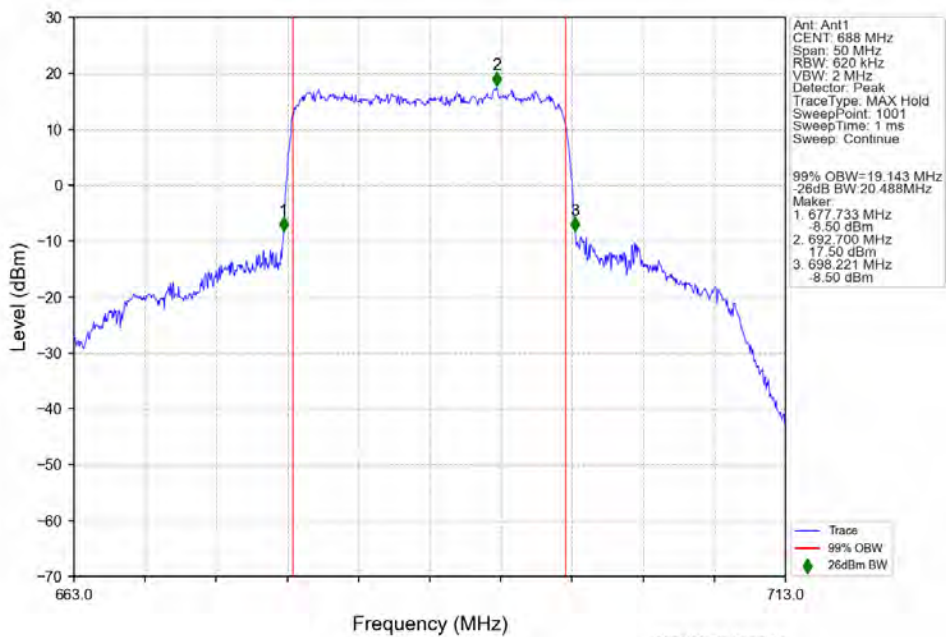

n71 15kHz SISO NTV 20MHz CP-OFDM 64 QAM 688MHz Outer Full