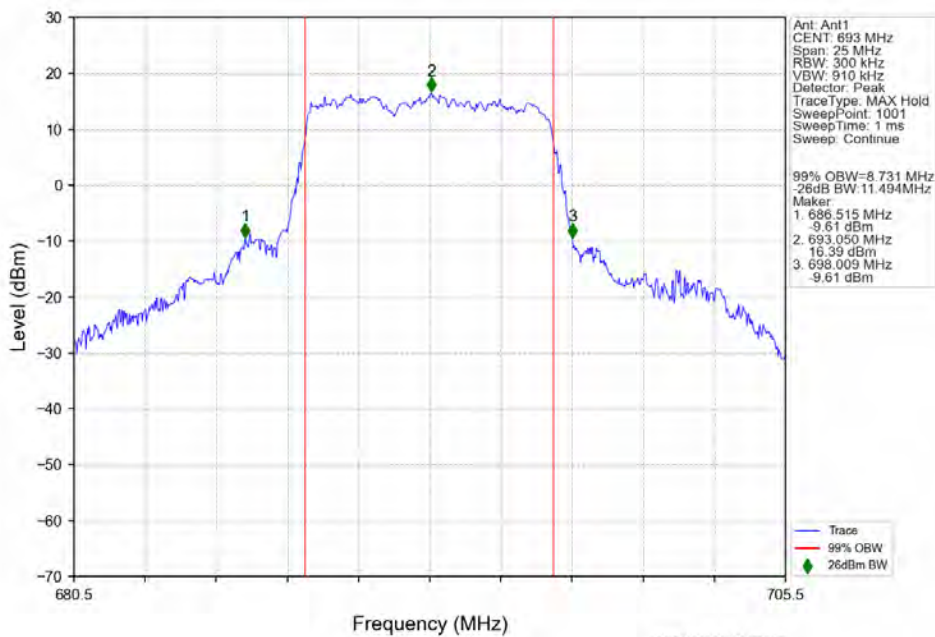

n71 30kHz SISO NTV 10MHz CP-OFDM 64 QAM 693MHz Outer Full