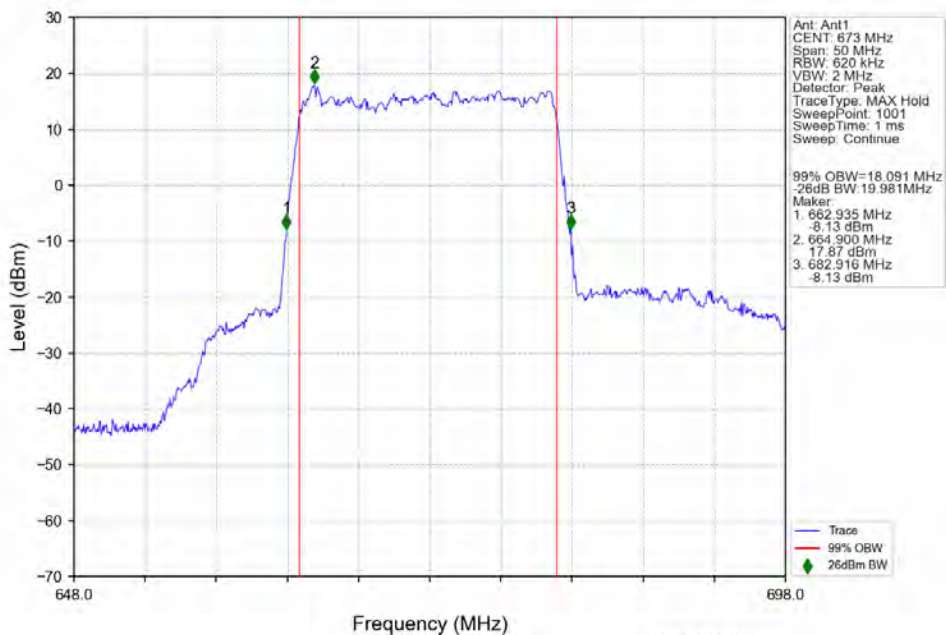

n71 30kHz SISO NTN 20MHz DFT-s-OFDM QPSK 673MHz Outer Full