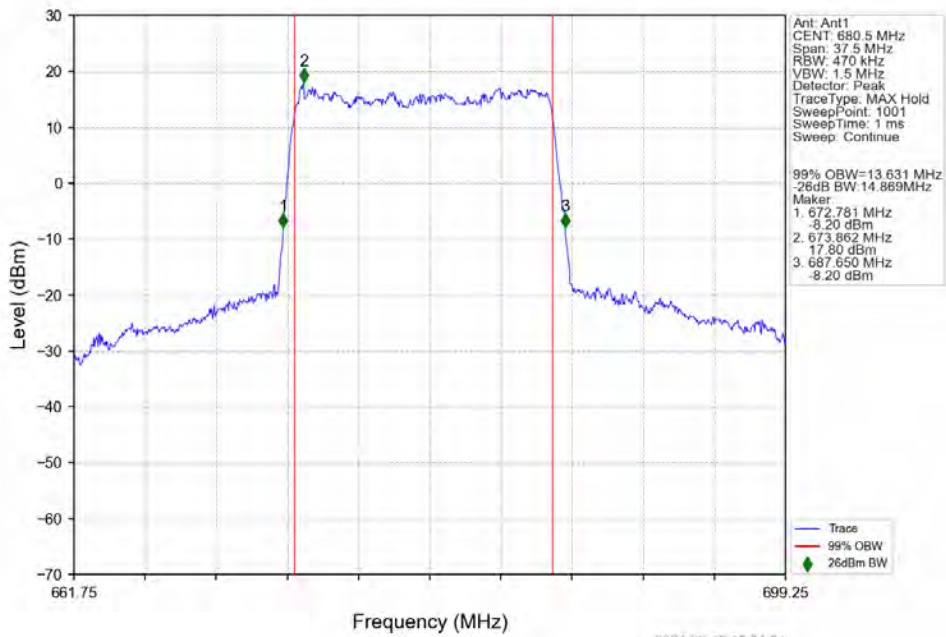

4.2.3 15k_SISO_15MHz_NTNV

n71 15kHz SISO NTN 15MHz DFT-s-OFDM PI/2 BPSK 690.5MHz Outer Full

n71 15kHz SISO NTN 15MHz DFT-s-OFDM QPSK 670.5MHz Outer Full

n71 15kHz SISO NTV 15MHz DFT-s-OFDM QPSK 680.5MHz Outer Full