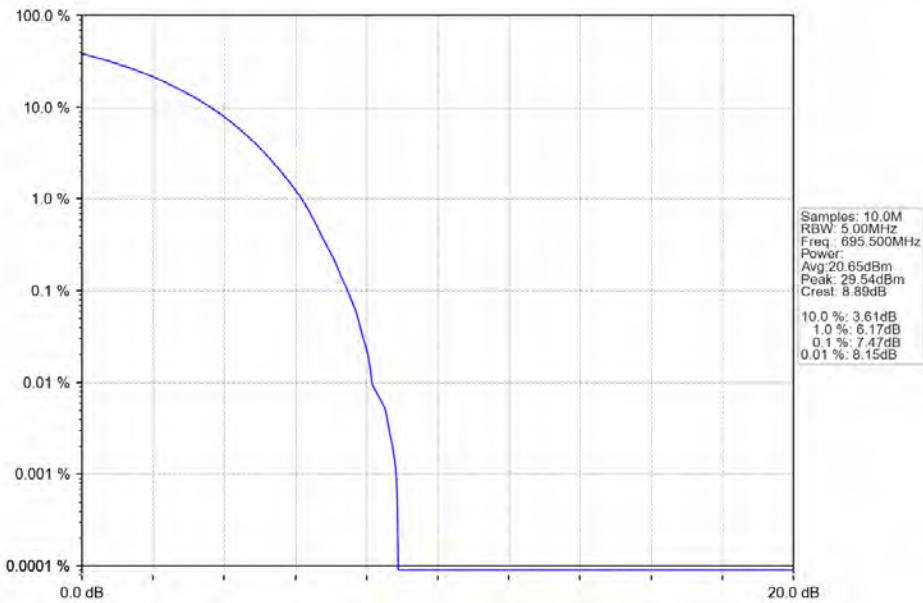

n71 15kHz SISO NTN 5MHz CP-OFDM QPSK 695.5MHz Outer Full