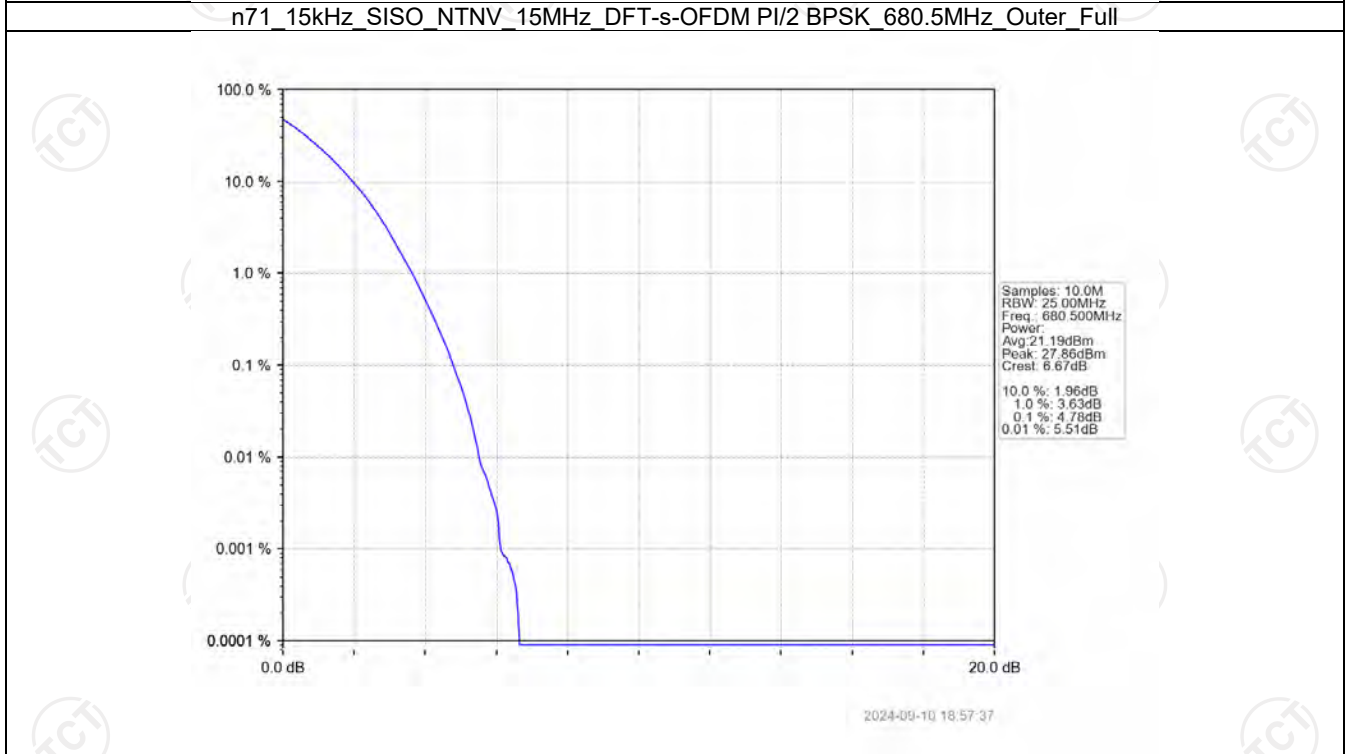

2024-09-10 18:01:41

n71 15kHz SISO NTN 10MHz CP-OFDM 256 QAM 680.5MHz Outer Full

2024-09-10 18:18:43

n71 15kHz SISO NTV 10MHz CP-OFDM 256 QAM 693MHz Outer Full

5.2.3 15k_SISO_15MHz_NTNV

n71 15kHz SISO NTN 15MHz DFT-s-OFDM PI/2 BPSK 690.5MHz Outer Full