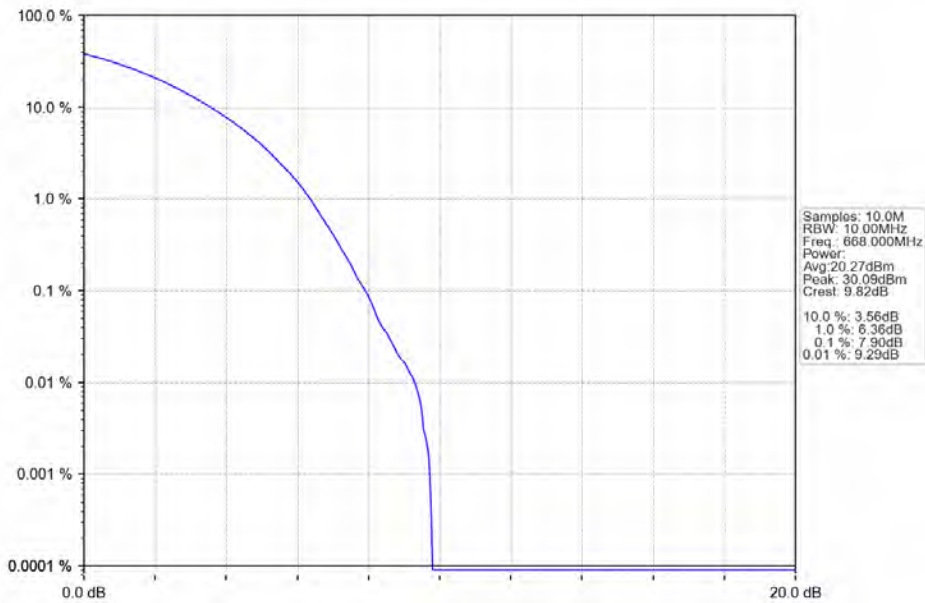

2024-09-20 22:41:00

n71 30kHz SISO NTV 10MHz CP-OFDM 16 QAM 680.5MHz Outer Full

2024-09-20 22:54:25

n71 30kHz SISO NTN 10MHz CP-OFDM 16 QAM 693MHz Outer Full

2024-09-20 23:10:17

n71 30kHz SISO NTN 10MHz CP-OFDM 64 QAM 668MHz Outer Full