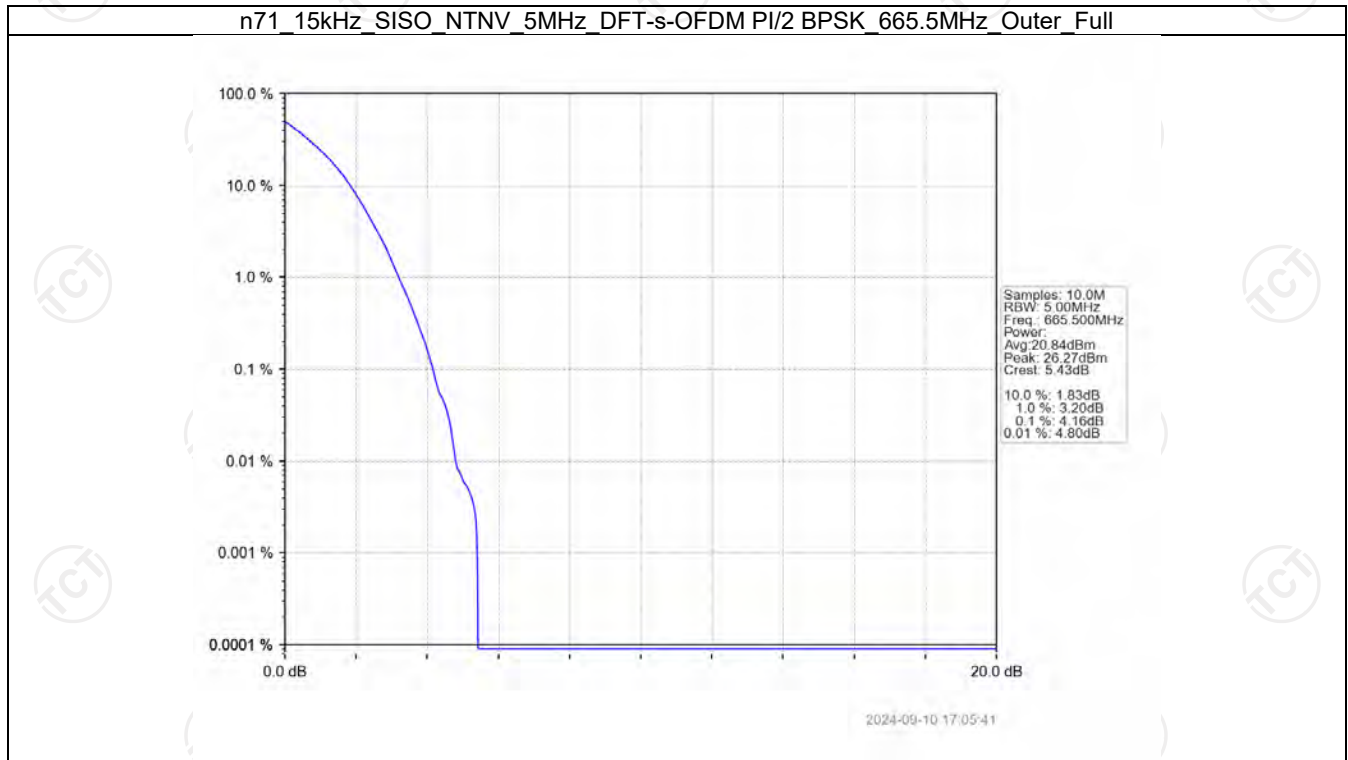

680.5	Outer Full	7.89	/	/	<=13	Pass
	688	Outer Full	7.54	/	/	<=13	Pass
CP-OFDM 16 QAM	673	Outer Full	7.94	/	/	<=13	Pass
	680.5	Outer Full	7.82	/	/	<=13	Pass
	688	Outer Full	7.52	/	/	<=13	Pass
CP-OFDM 64 QAM	673	Outer Full	7.96	/	/	<=13	Pass
	680.5	Outer Full	7.80	/	/	<=13	Pass
	688	Outer Full	7.46	/	/	<=13	Pass
CP-OFDM 256 QAM	673	Outer Full	8.07	/	/	<=13	Pass
	680.5	Outer Full	7.97	/	/	<=13	Pass
	688	Outer Full	7.59	/	/	<=13	Pass

5.2 Test Graph

5.2.1 15k_SISO_5MHz_NTNV