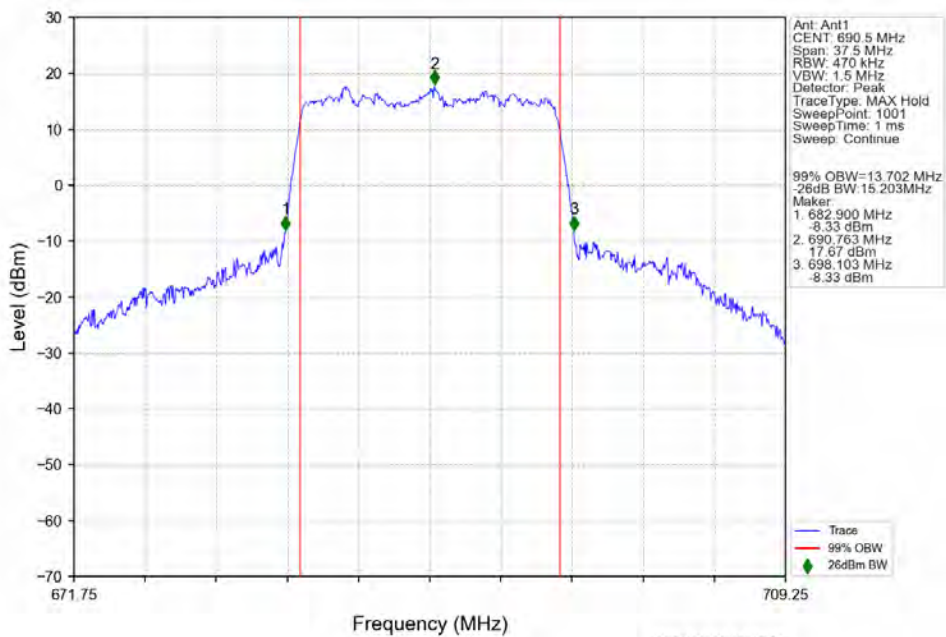

n71 30kHz SISO NTV 15MHz CP-OFDM QPSK 690.5MHz Outer Full