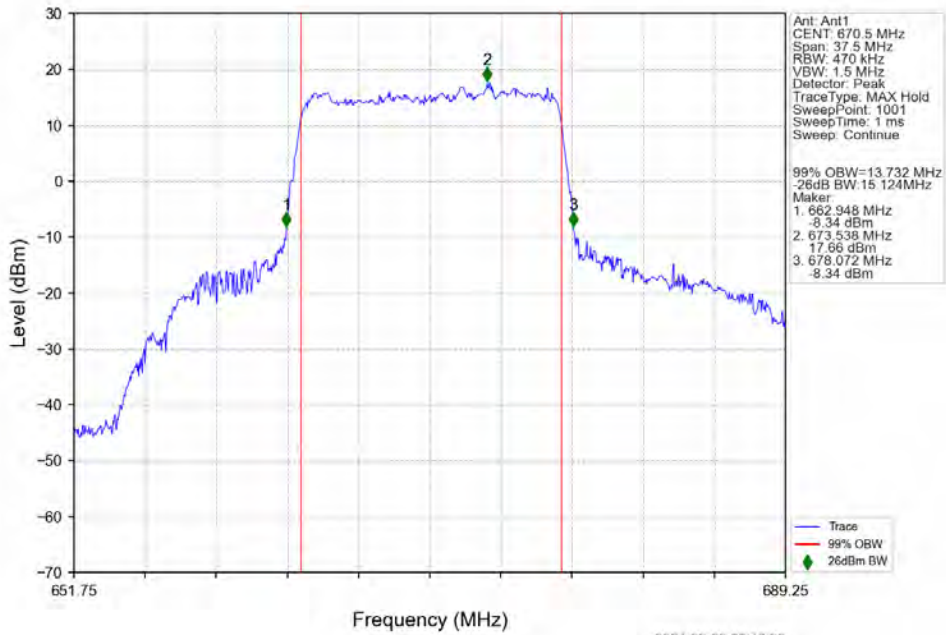

n71 30kHz SISO NTV 15MHz CP-OFDM 256 QAM 670.5MHz Outer Full