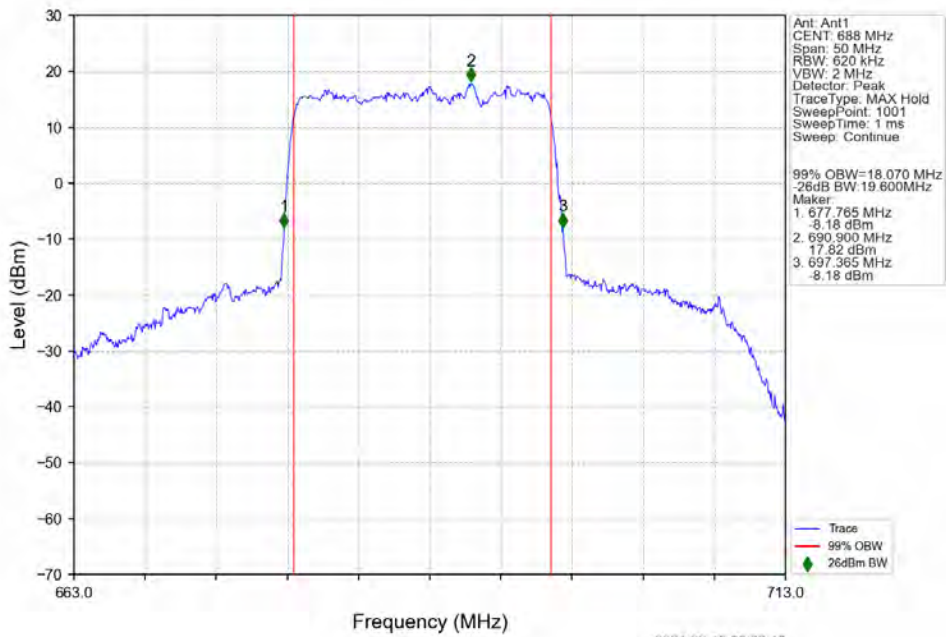

n71 15kHz SISO NTN 20MHz DFT-s-OFDM 64 QAM 688MHz Outer Full

n71 15kHz SISO NTN 20MHz DFT-s-OFDM 256 QAM 673MHz Outer Full

n71 15kHz SISO NTN 20MHz DFT-s-OFDM 256 QAM 680.5MHz Outer Full

n71 15kHz SISO NTN 20MHz DFT-s-OFDM 256 QAM 688MHz Outer Full