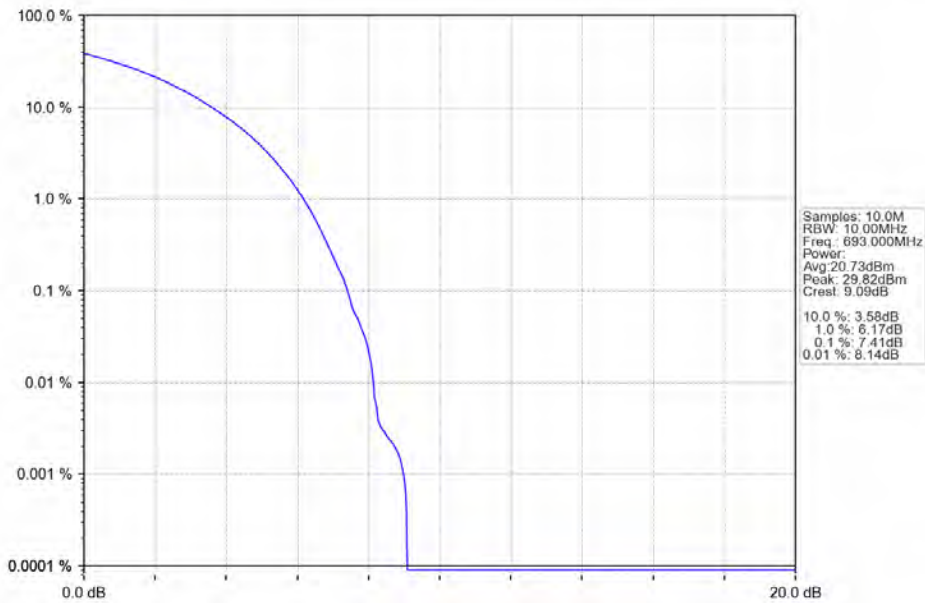

n71 30kHz SISO NTN 10MHz CP-OFDM 64 QAM 693MHz Outer Full