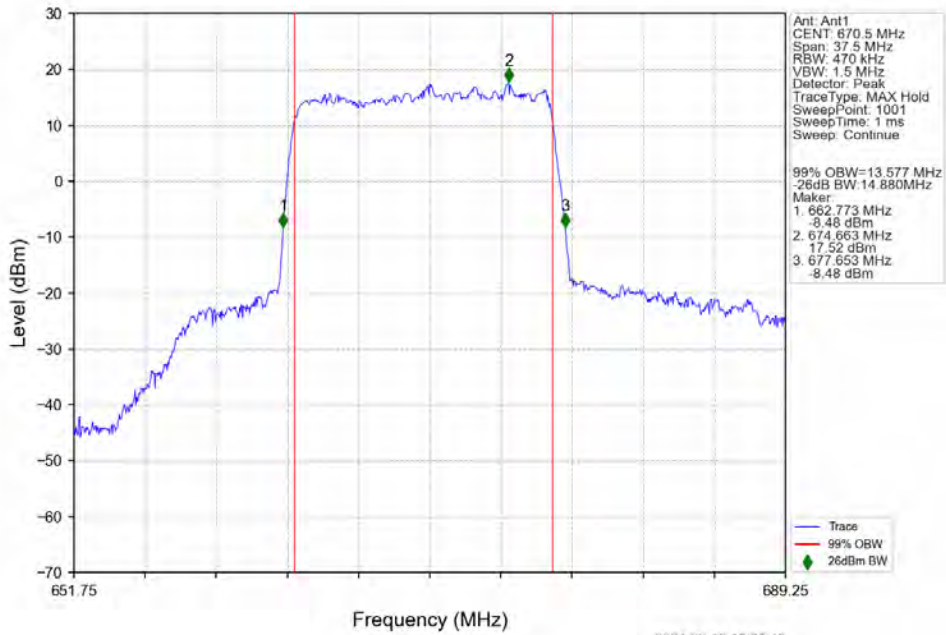

n71 15kHz SISO NTNv 15MHz DFT-s-OFDM 64 QAM 670.5MHz Outer Full

n71 15kHz SISO NTN 15MHz DFT-s-OFDM 64 QAM 680.5MHz Outer Full

n71 15kHz SISO NTN 15MHz DFT-s-OFDM 64 QAM 690.5MHz Outer Full

n71 15kHz SISO NTV 15MHz DFT-s-OFDM 256 QAM 670.5MHz Outer Full