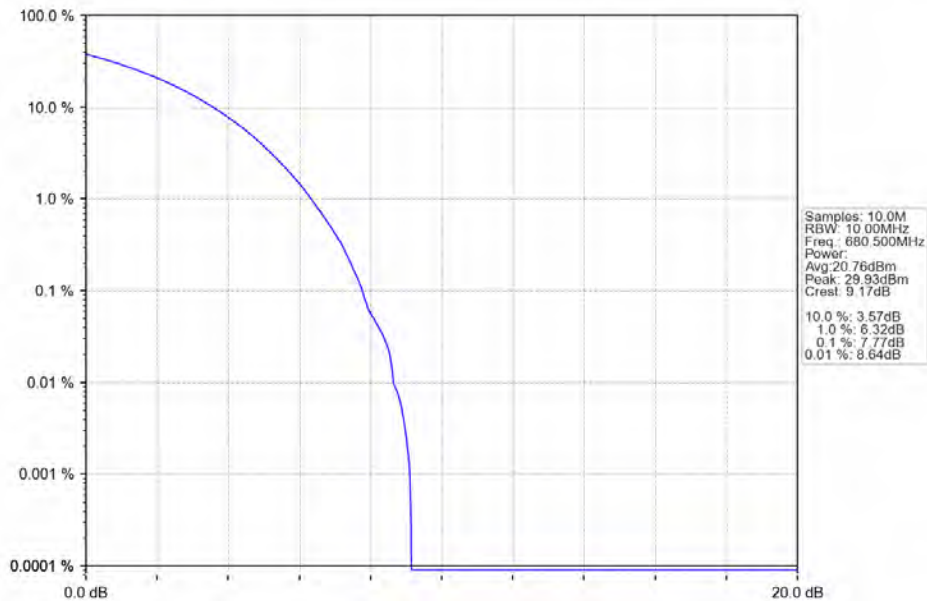

n71 30kHz SISO NTV 10MHz CP-OFDM 16 QAM 680.5MHz Outer Full