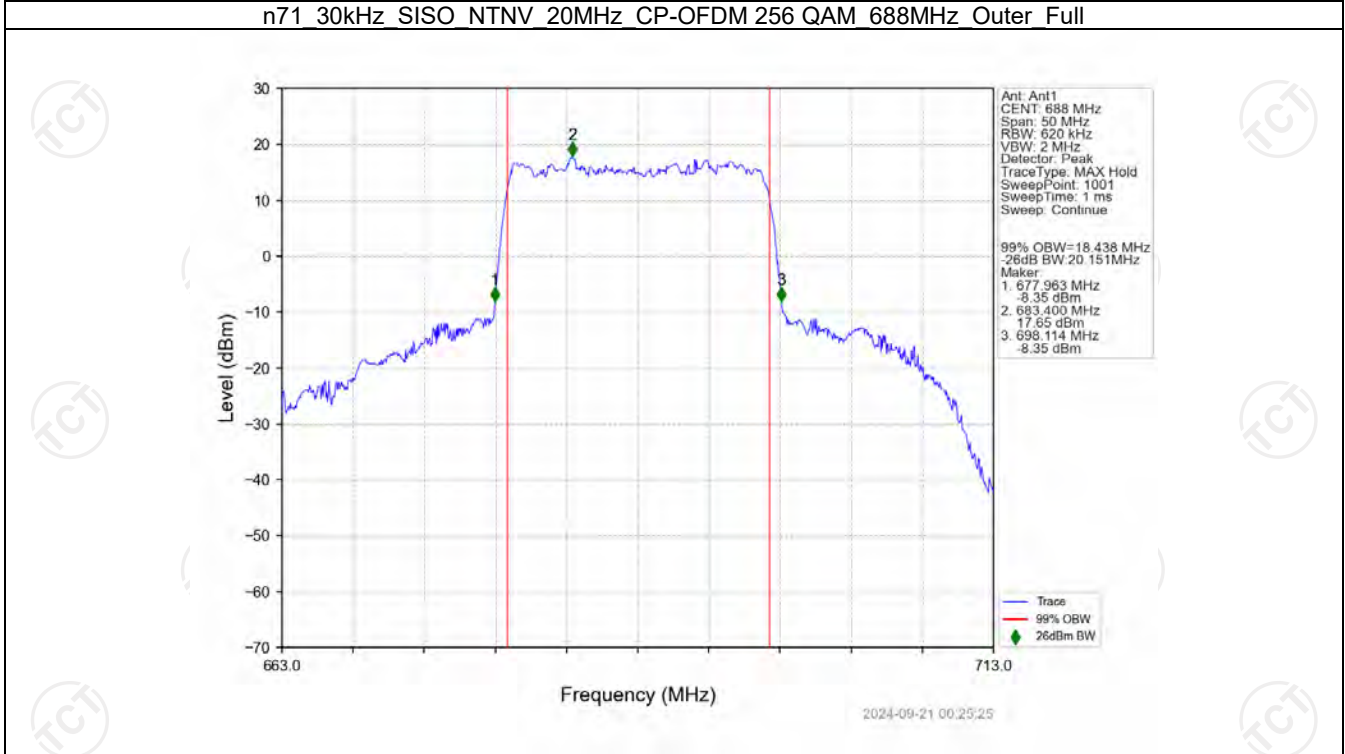

n71 30kHz SISO NTV 20MHz CP-OFDM 256 QAM 688MHz Outer Full

5. Peak-Average Ratio

5.1 Test Result

5.1.1 15k_SISO_5MHz_NTNV

5G NR n71 SCS=15kHz SISO 5MHz NTN							
Modulation	Frequency (MHz)	RB Allocation	Peak-Average Ratio (dB)				Verdict
			Ant1	Ant2	Sum	Limit	
DFT-s-OFDM PI/2 BPSK	665.5	Outer Full	4.16	/	/	<=13	Pass
	680.5	Outer Full	4.43	/	/	<=13	Pass
	695.5	Outer Full	4.65	/	/	<=13	Pass
DFT-s-OFDM QPSK	665.5	Outer Full	5.56	/	/	<=13	Pass
	680.5	Outer Full	5.68	/	/	<=13	Pass
	695.5	Outer Full	5.64	/	/	<=13	Pass
DFT-s-OFDM 16 QAM	665.5	Outer Full	6.07	/	/	<=13	Pass
	680.5	Outer Full	6.18	/	/	<=13	Pass
	695.5	Outer Full	6.11	/	/	<=13	Pass
DFT-s-OFDM 64 QAM	665.5	Outer Full	6.22	/	/	<=13	Pass
	680.5	Outer Full	6.22	/	/	<=13	Pass
	695.5	Outer Full	6.08	/	/	<=13	Pass
DFT-s-OFDM 256 QAM	665.5	Outer Full	6.36	/	/	<=13	Pass
	680.5	Outer Full	6.43	/	/	<=13	Pass
	695.5	Outer Full	6.34	/	/	<=13	Pass
CP-OFDM QPSK	665.5	Outer Full	7.75	/	/	<=13	Pass
	680.5	Outer Full	7.81	/	/	<=13	Pass
	695.5	Outer Full	7.47	/	/	<=13	Pass
CP-OFDM 16 QAM	665.5	Outer Full	7.70	/	/	<=13	Pass
	680.5	Outer Full	7.78	/	/	<=13	Pass
	695.5	Outer Full	7.51	/	/	<=13	Pass
CP-OFDM 64 QAM	665.5	Outer Full	7.90	/	/	<=13	Pass
	680.5	Outer Full	7.99	/	/	<=13	Pass
	695.5	Outer Full	7.63	/	/	<=13	Pass
CP-OFDM 256 QAM	665.5	Outer Full	7.78	/	/	<=13	Pass
	680.5	Outer Full	7.82	/	/	<=13	Pass
	695.5	Outer Full	7.57	/	/	<=13	Pass

5.1.2 15k_SISO_10MHz_NTNV

5G NR n71 SCS=15kHz SISO 10MHz NTN							
Modulation	Frequency (MHz)	RB Allocation	Peak-Average Ratio (dB)				Verdict
			Ant1	Ant2	Sum	Limit	
DFT-s-OFDM PI/2 BPSK	668	Outer Full	4.41	/	/	<=13	Pass
	680.5	Outer Full	4.47	/	/	<=13	Pass
	693	Outer Full	5.44	/	/	<=13	Pass
DFT-s-OFDM QPSK	668	Outer Full	5.52	/	/	<=13	Pass
	680.5	Outer Full	5.53	/	/	<=13	Pass
	693	Outer Full	5.22	/	/	<=13	Pass
DFT-s-OFDM 16 QAM	668	Outer Full	6.28	/	/	<=13	Pass
	680.5	Outer Full	6.28	/	/	<=13	Pass
	693	Outer Full	5.92	/	/	<=13	Pass
DFT-s-OFDM 64 QAM	668	Outer Full	6.38	/	/	<=13	Pass
	680.5	Outer Full	6.32	/	/	<=13	Pass
	693	Outer Full	5.96	/	/	<=13	Pass