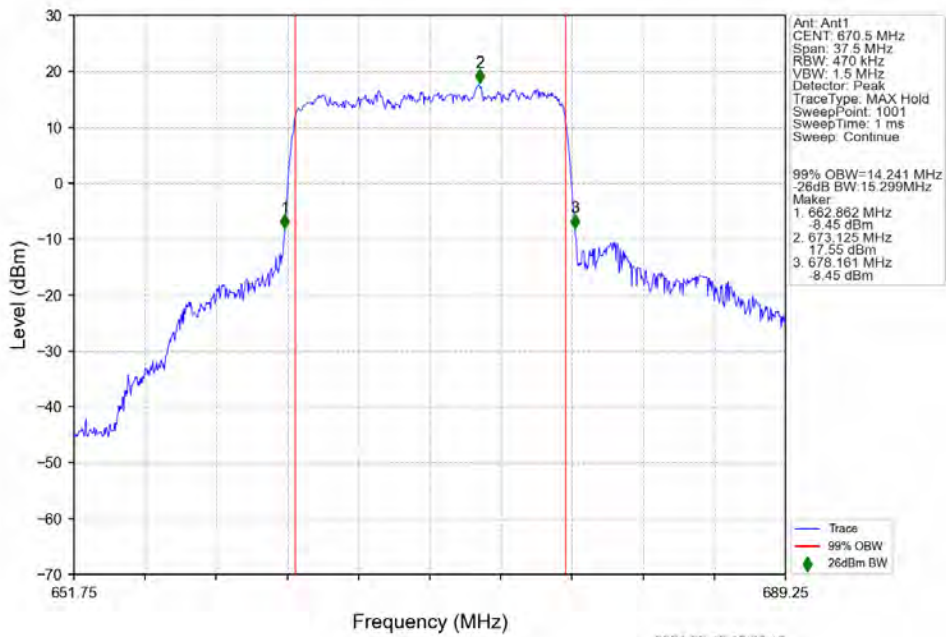

n71 15kHz SISO NTV 15MHz CP-OFDM 64 QAM 670.5MHz Outer Full

n71 15kHz SISO NTV 15MHz CP-OFDM 64 QAM 680.5MHz Outer Full

n71 15kHz SISO NTV 15MHz CP-OFDM 64 QAM 690.5MHz Outer Full

n71 15kHz SISO NTV 15MHz CP-OFDM 256 QAM 670.5MHz Outer Full