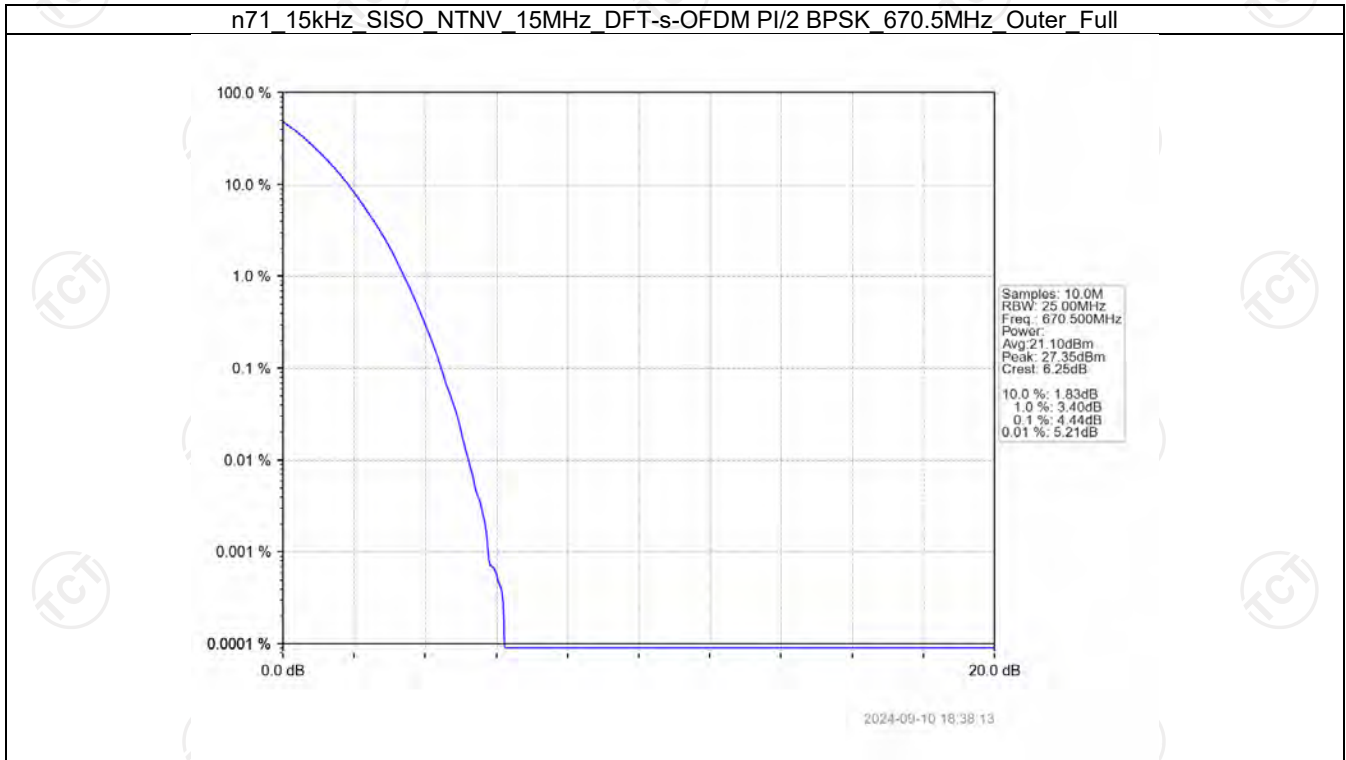

2024-09-10 18:01:41

n71 15kHz SISO NTN 10MHz CP-OFDM 256 QAM 680.5MHz Outer Full

2024-09-10 18:18:43

n71 15kHz SISO NTV 10MHz CP-OFDM 256 QAM 693MHz Outer Full

5.2.3 15k_SISO_15MHz_NTNV

n71 15kHz SISO NTN 15MHz DFT-s-OFDM PI/2 BPSK 690.5MHz Outer Full