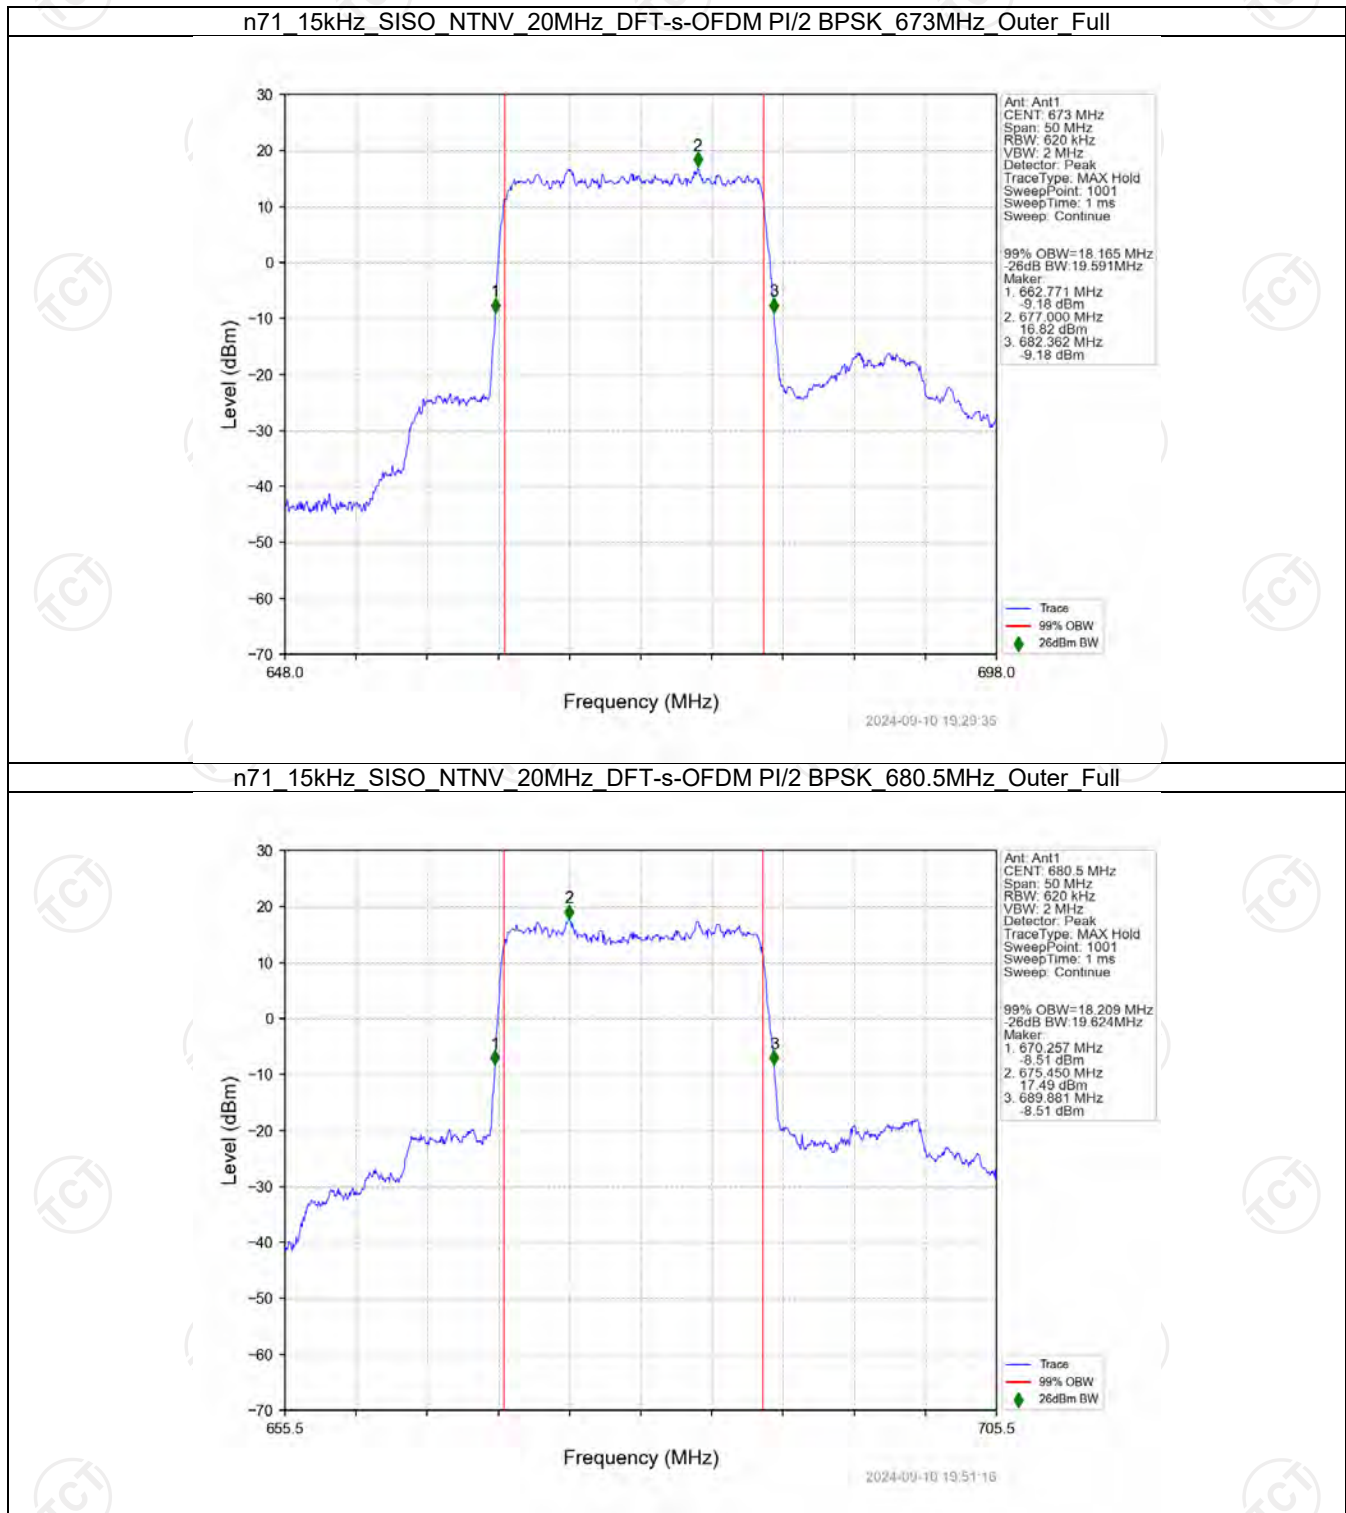

4.2.4 15k_SISO_20MHz_NTNV