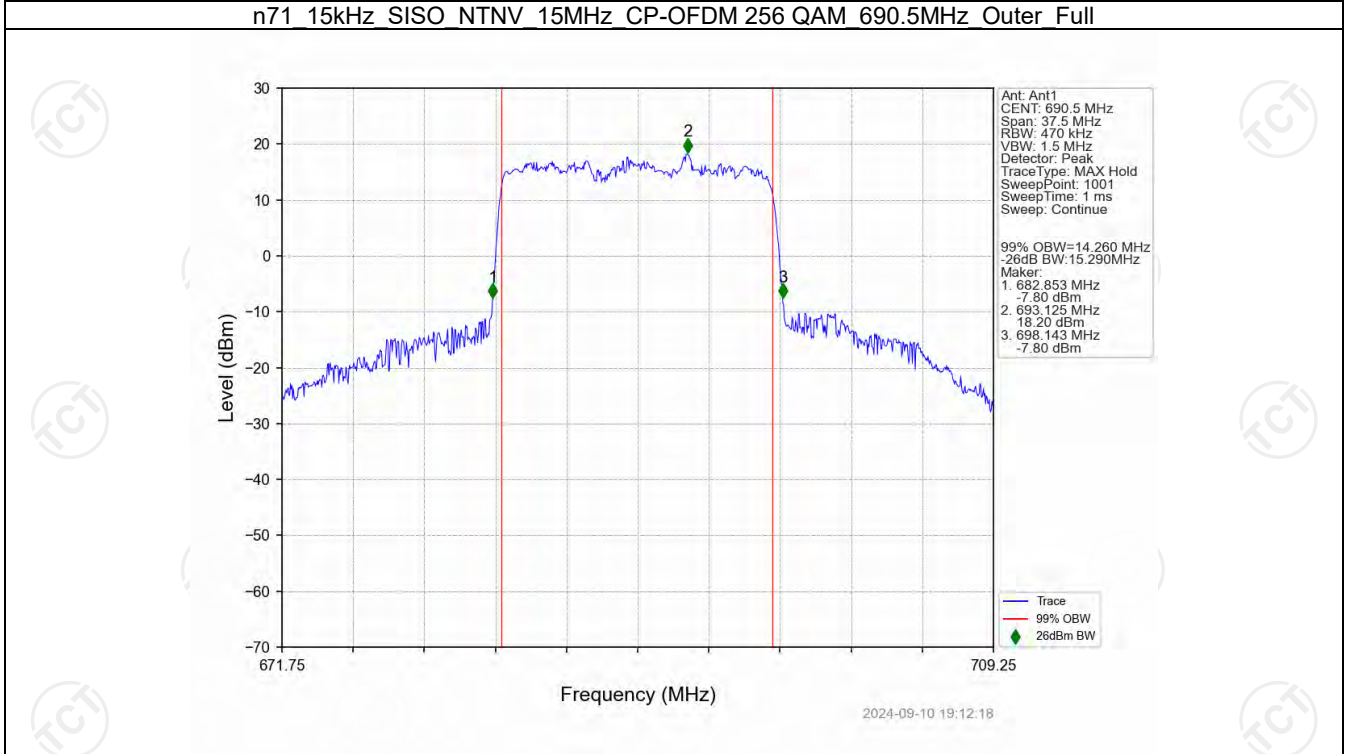

n71 15kHz SISO NTV 15MHz CP-OFDM 256 QAM 690.5MHz Outer Full