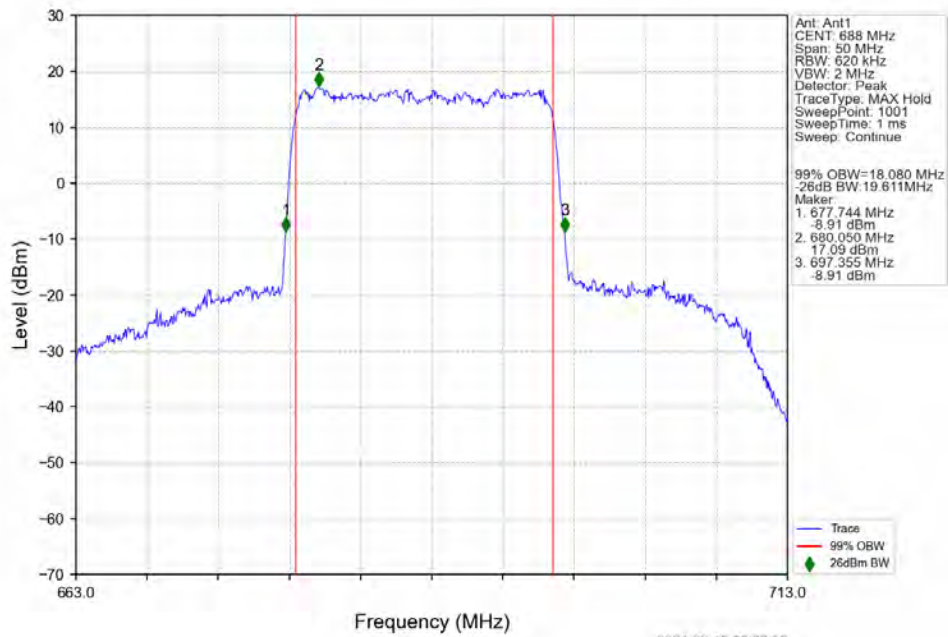

n71 15kHz SISO NTV 20MHz DFT-s-OFDM 16 QAM 688MHz Outer Full