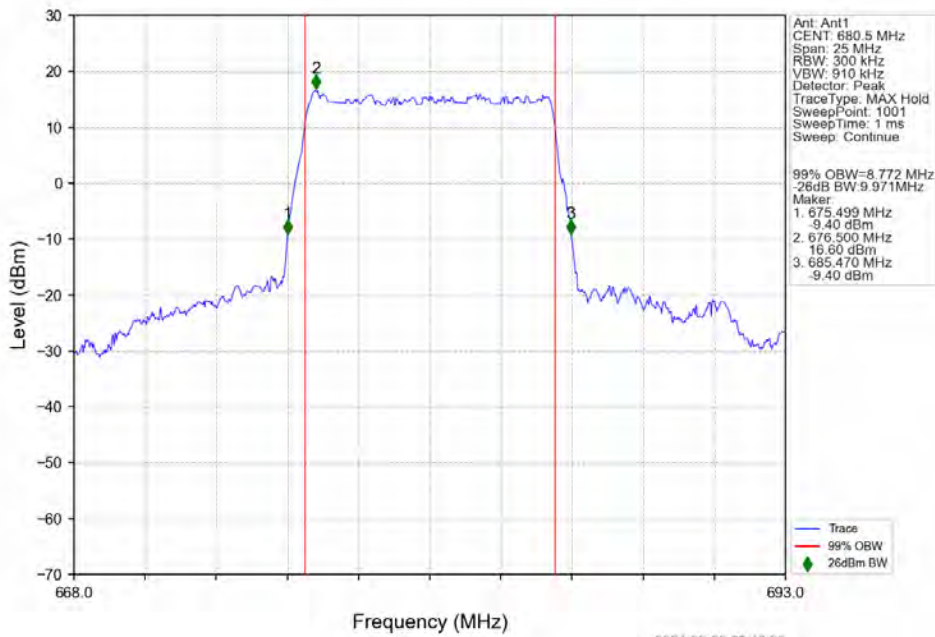

n71 30kHz SISO NTN 10MHz DFT-s-OFDM 64 QAM 680.5MHz Outer Full