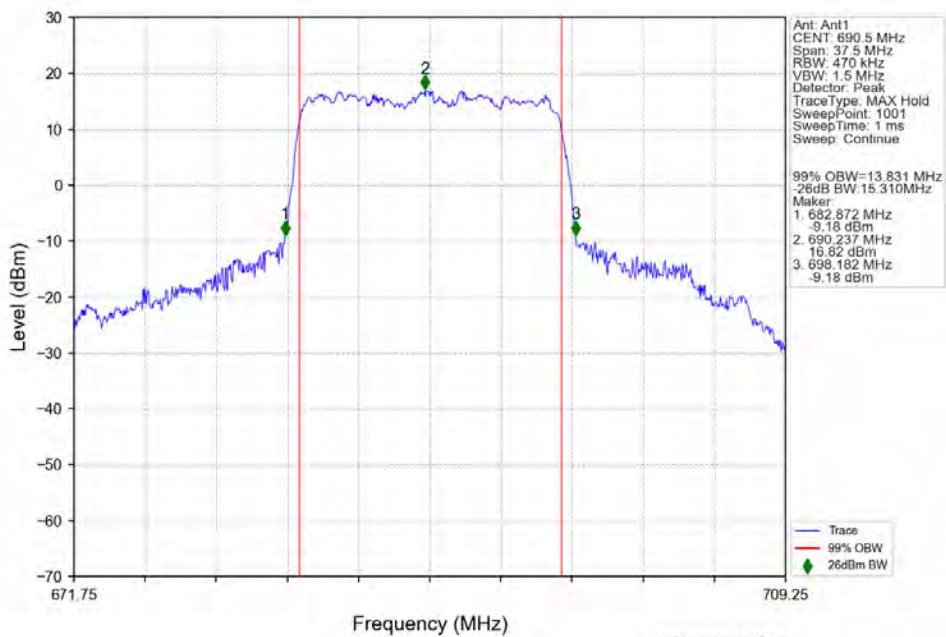

n71 30kHz SISO NTV 15MHz CP-OFDM 64 QAM 690.5MHz Outer Full