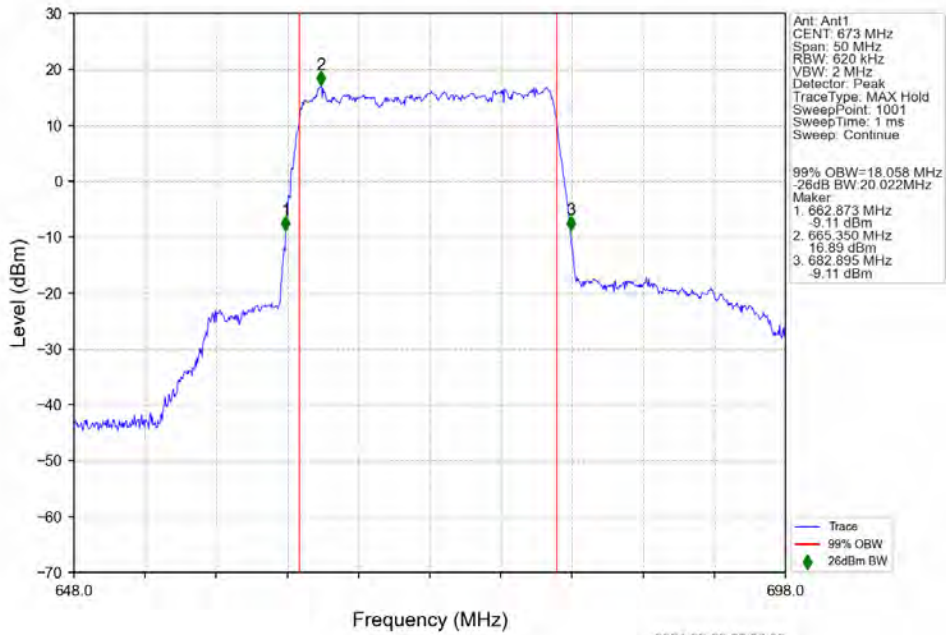

n71 30kHz SISO NTV 20MHz DFT-s-OFDM 16 QAM 673MHz Outer Full