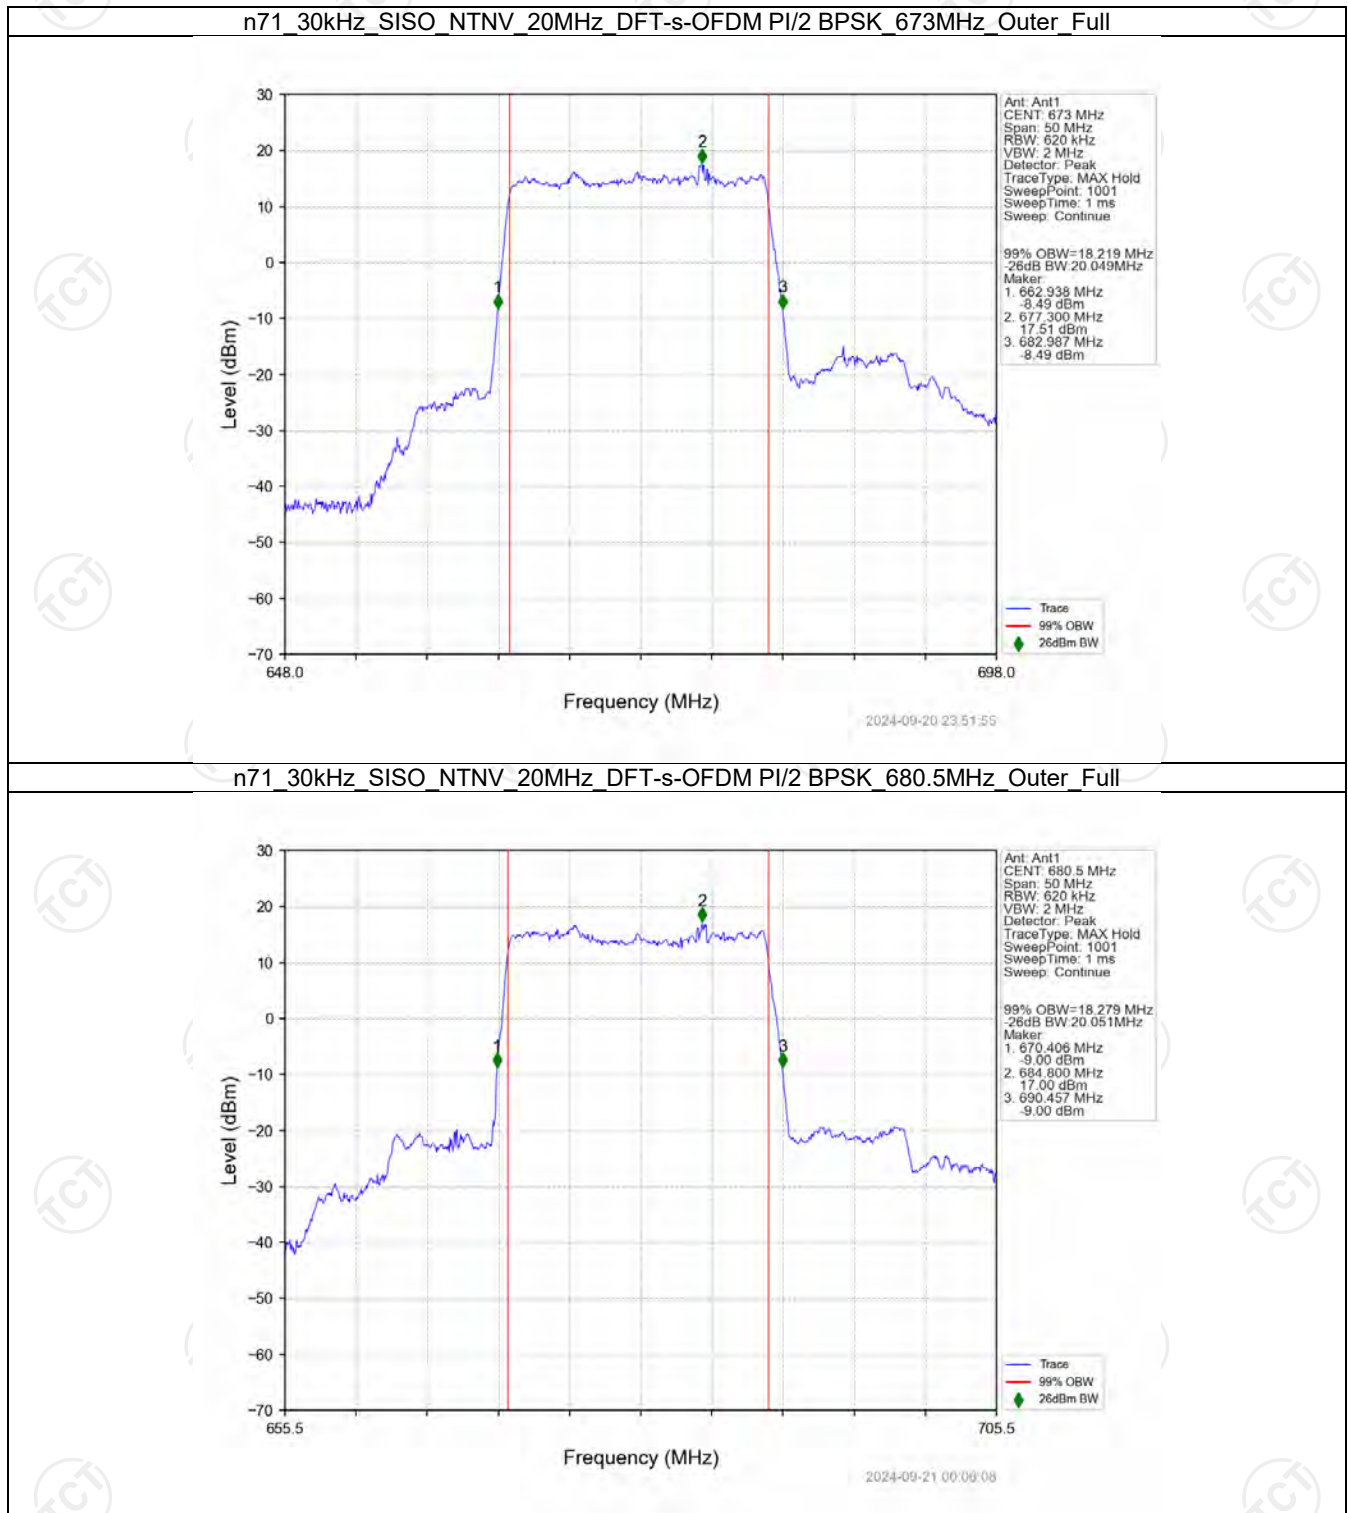

4.2.7 30k_SISO_20MHz_NTNV