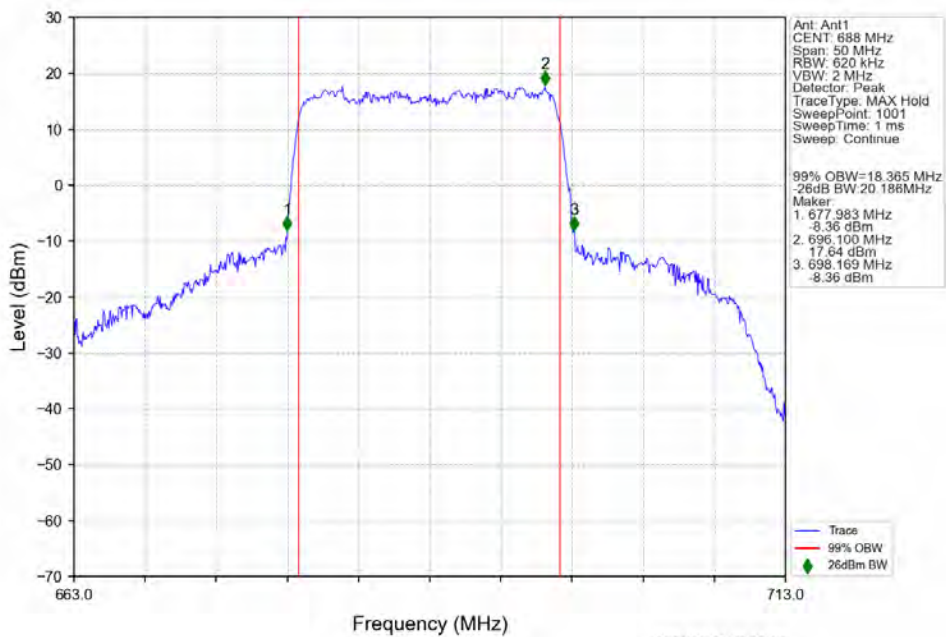

n71 30kHz SISO NTN 20MHz CP-OFDM QPSK 688MHz Outer Full