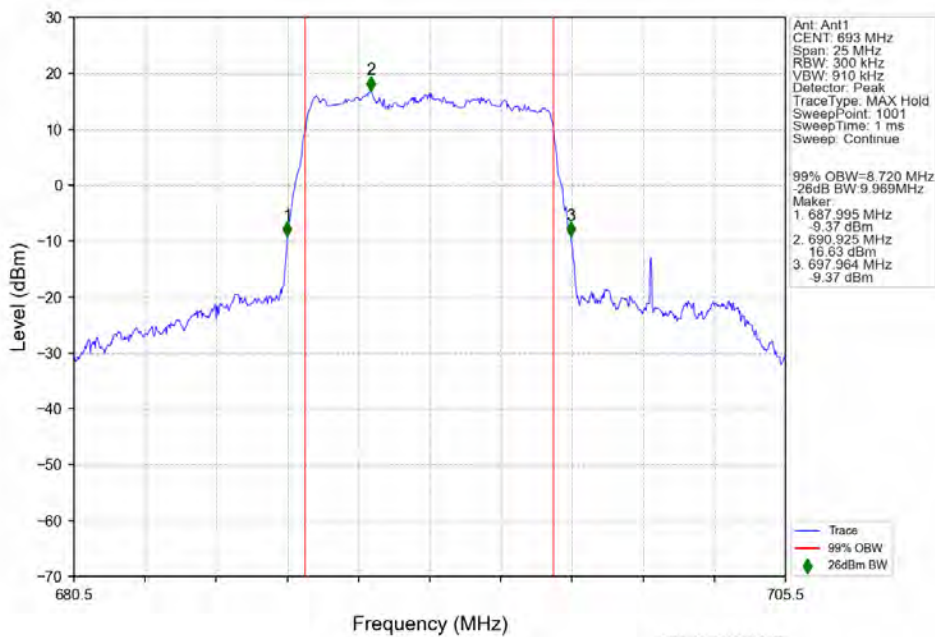

n71 30kHz SISO NTN 10MHz DFT-s-OFDM 64 QAM 693MHz Outer Full