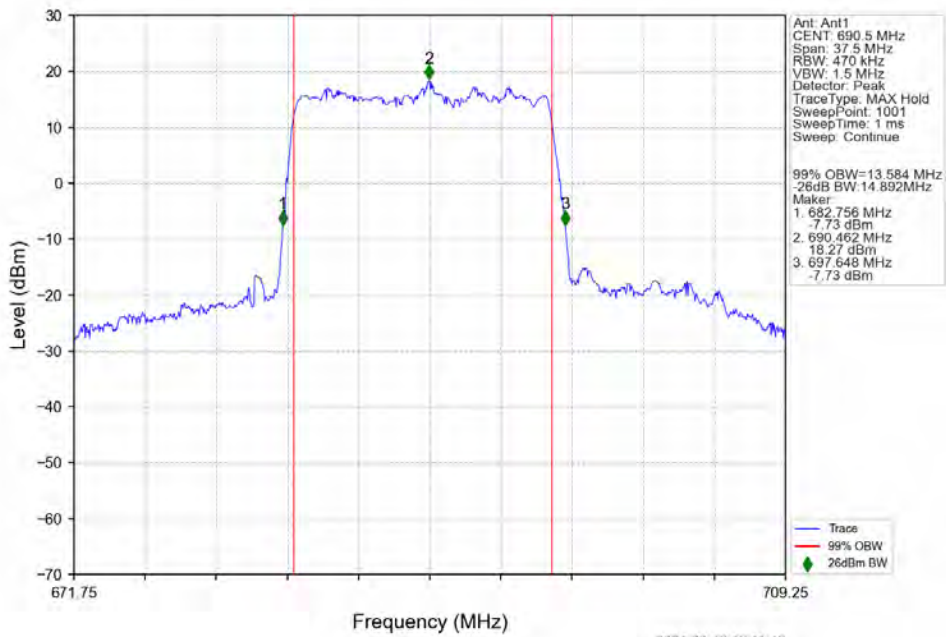

n71 15kHz SISO NTV 15MHz DFT-s-OFDM 256 QAM 690.5MHz Outer Full