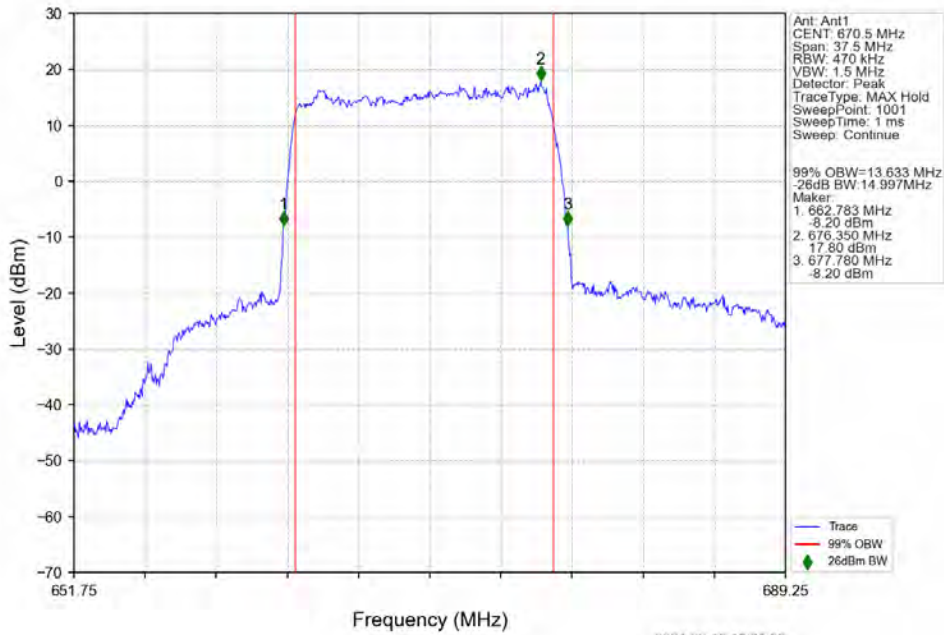

n71 15kHz SISO NTNv 15MHz DFT-s-OFDM 16 QAM 670.5MHz Outer Full