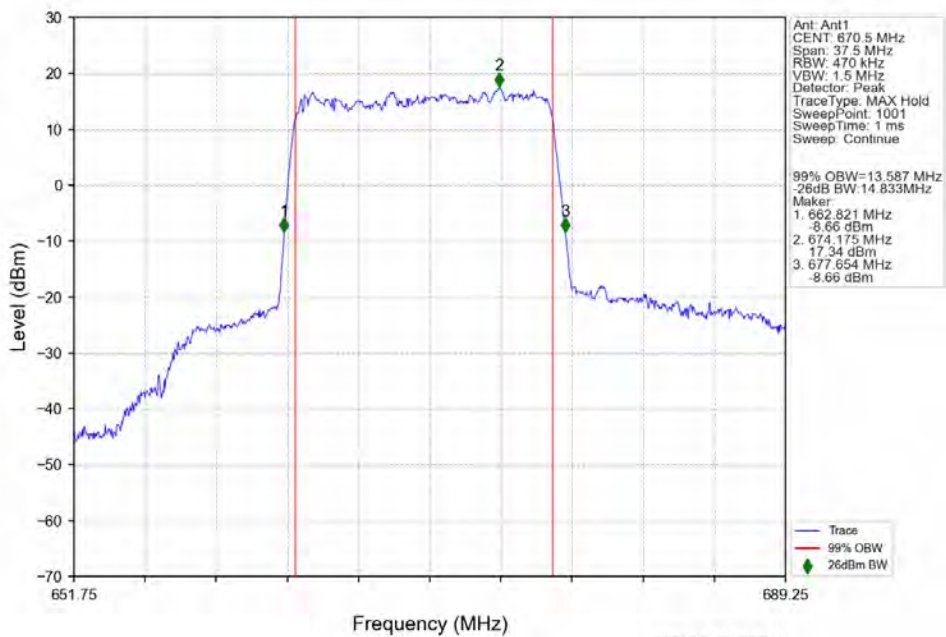

4.2.3 15k_SISO_15MHz_NTNV

n71 15kHz SISO NTN 15MHz DFT-s-OFDM PI/2 BPSK 690.5MHz Outer Full

n71 15kHz SISO NTN 15MHz DFT-s-OFDM QPSK 670.5MHz Outer Full

n71 15kHz SISO NTV 15MHz DFT-s-OFDM QPSK 680.5MHz Outer Full