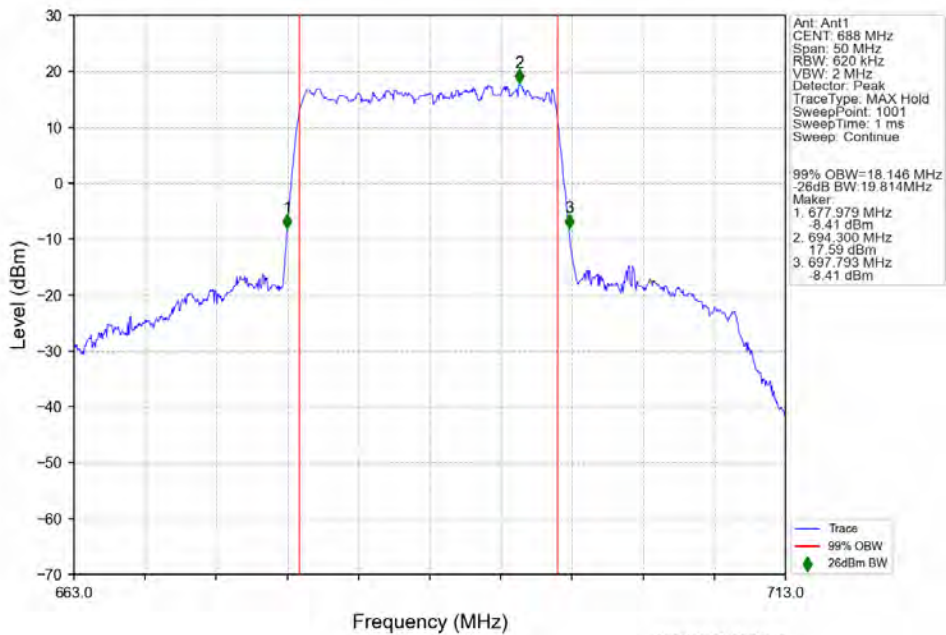

n71 30kHz SISO NTN 20MHz DFT-s-OFDM 64 QAM 688MHz Outer Full