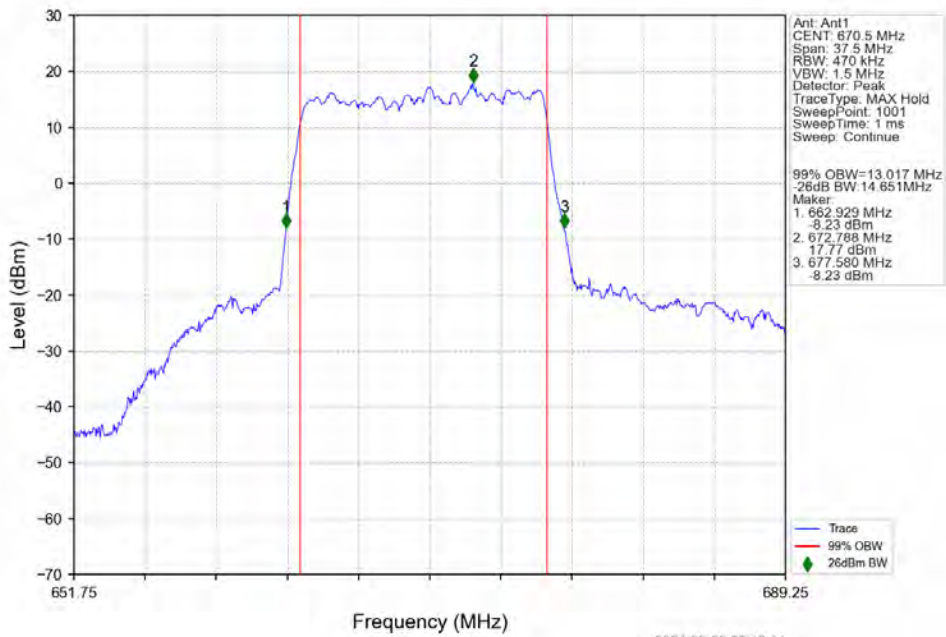

n71 30kHz SISO NTV 15MHz DFT-s-OFDM 256 QAM 670.5MHz Outer Full