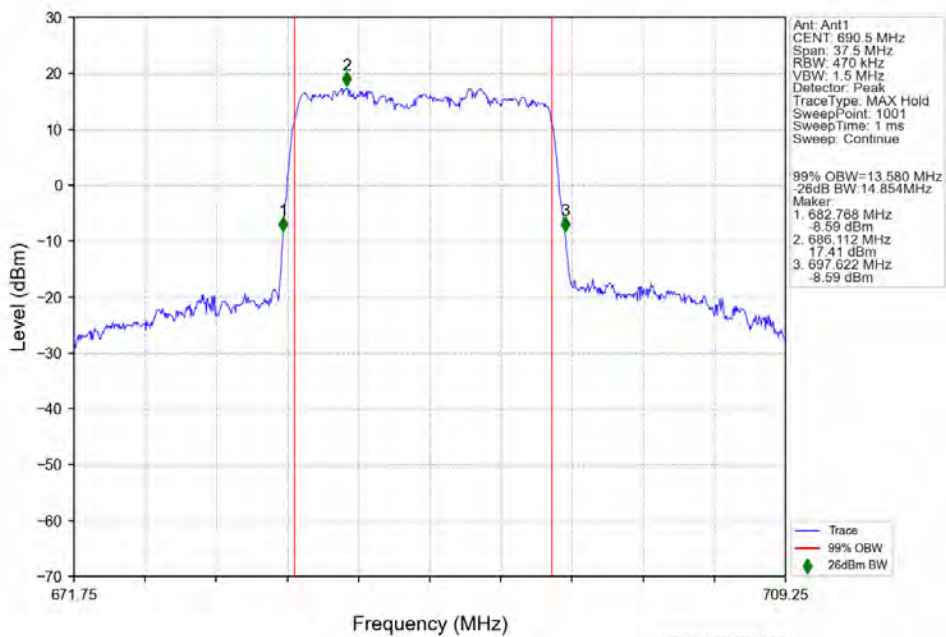

n71 15kHz SISO NTN 15MHz DFT-s-OFDM 64 QAM 690.5MHz Outer Full