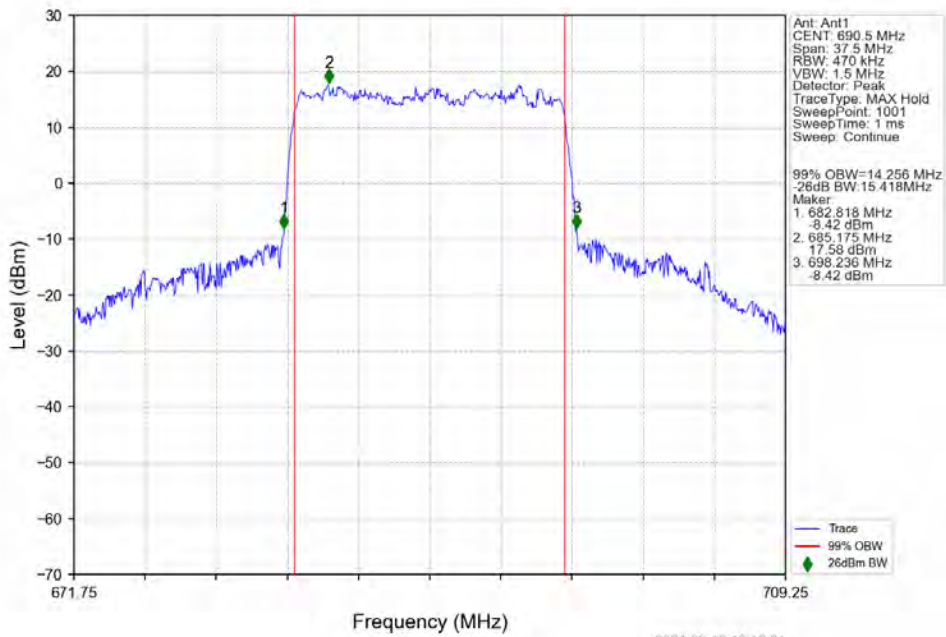

n71 15kHz SISO NTV 15MHz CP-OFDM QPSK 690.5MHz Outer Full

n71 15kHz SISO NTV 15MHz CP-OFDM 16 QAM 670.5MHz Outer Full

n71 15kHz SISO NTV 15MHz CP-OFDM 16 QAM 680.5MHz Outer Full

n71 15kHz SISO NTV 15MHz CP-OFDM 16 QAM 690.5MHz Outer Full