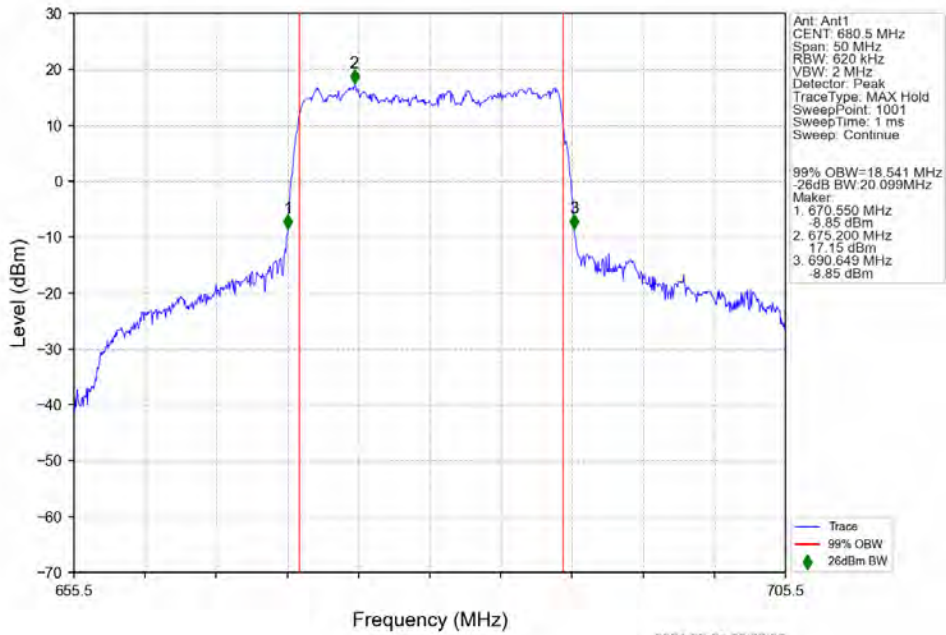

n71 30kHz SISO NTN 20MHz CP-OFDM 64 QAM 680.5MHz Outer Full