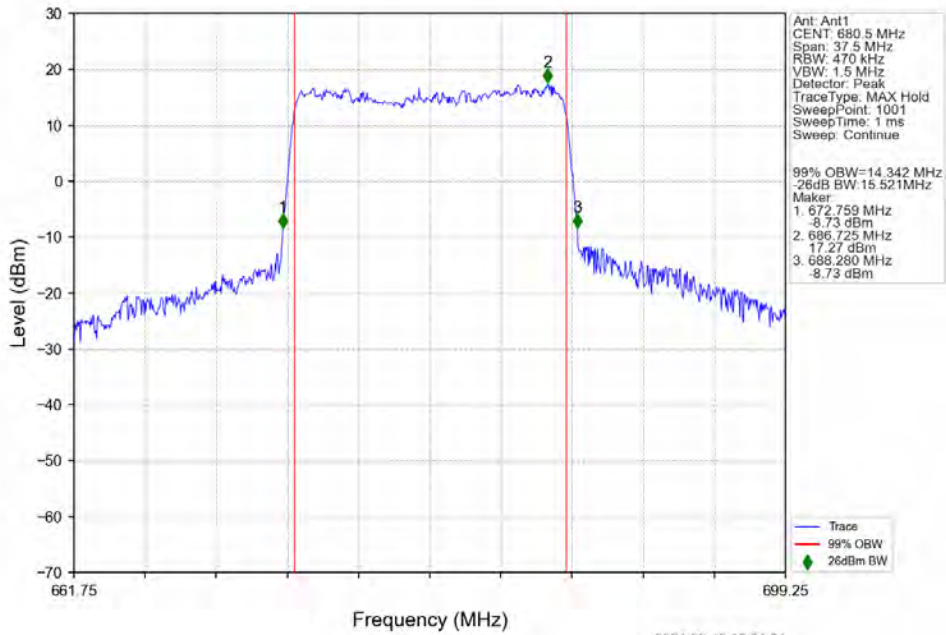

n71 15kHz SISO NTV 15MHz CP-OFDM 64 QAM 680.5MHz Outer Full