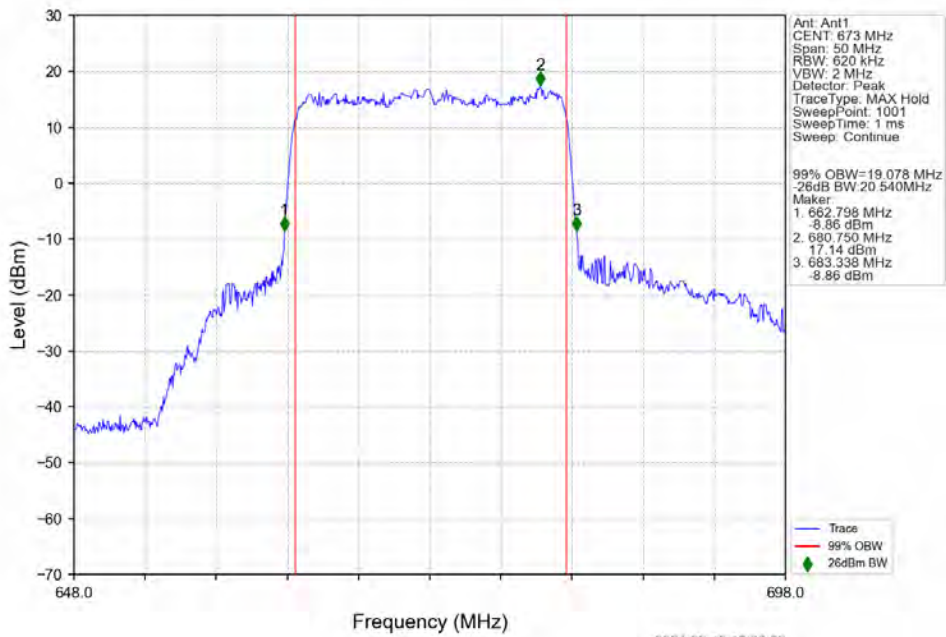

n71 15kHz SISO NTN 20MHz CP-OFDM 256 QAM 673MHz Outer Full