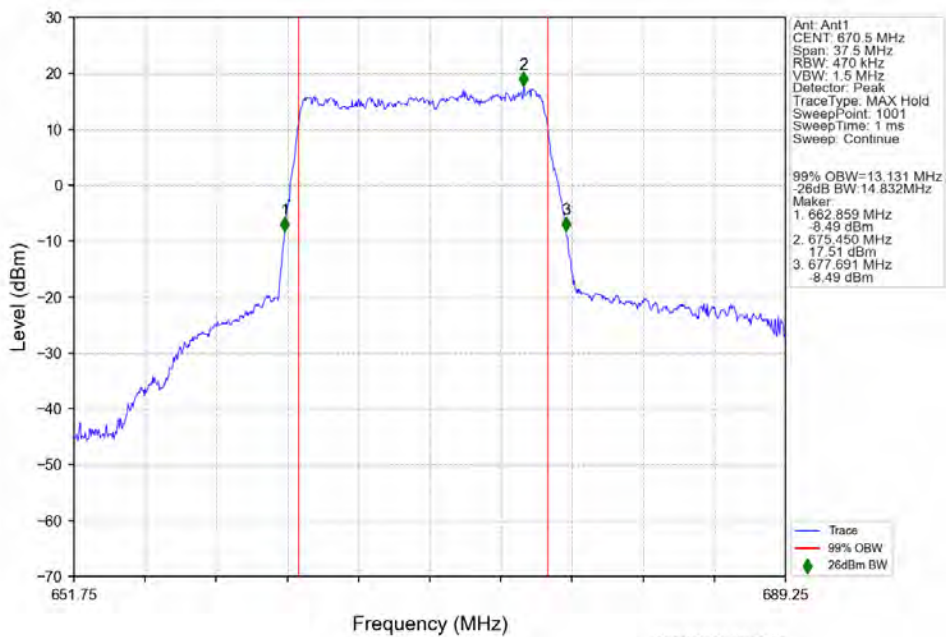

n71 30kHz SISO NTV 15MHz DFT-s-OFDM QPSK 670.5MHz Outer Full