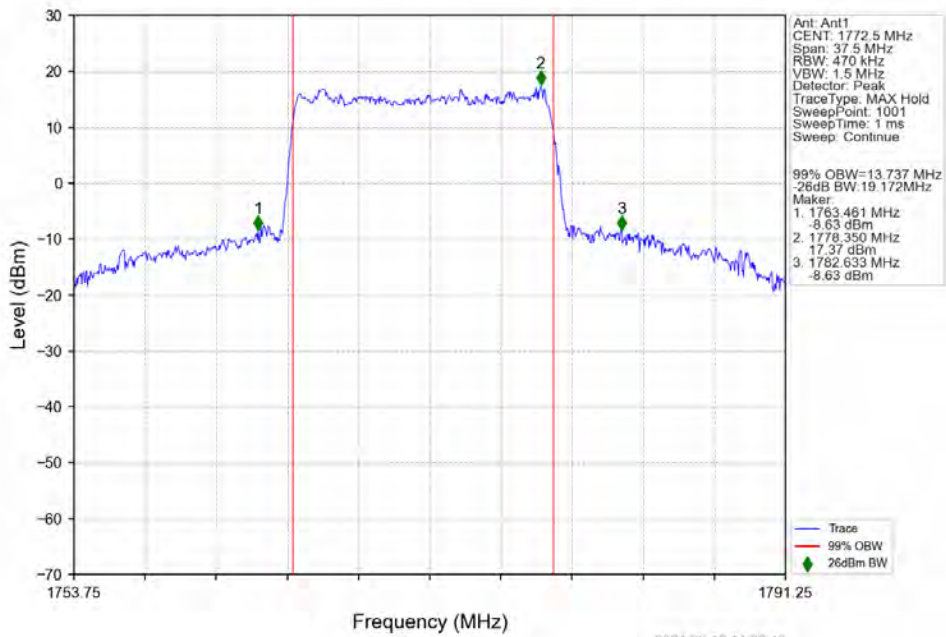

n66 15kHz SISO NTN 15MHz DFT-s-OFDM QPSK 1772.5MHz Outer Full

n66 15kHz SISO NTNv 15MHz DFT-s-OFDM 16 QAM 1717.5MHz Outer Full

n66 15kHz SISO NTNv 15MHz DFT-s-OFDM 16 QAM 1745MHz Outer Full

n66 15kHz SISO NTN 15MHz DFT-s-OFDM 16 QAM 1772.5MHz Outer Full