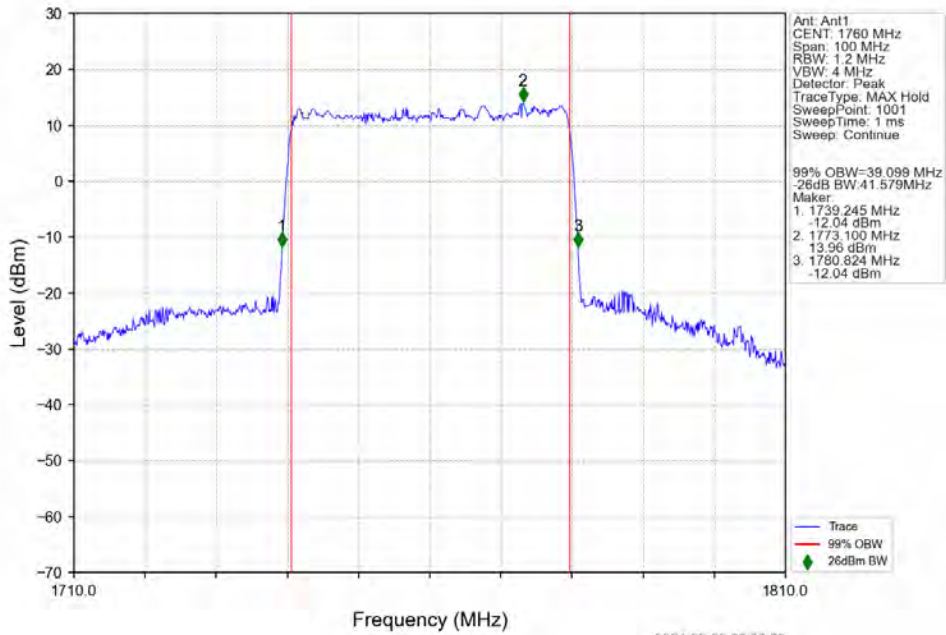

n66 15kHz SISO NTN 40MHz CP-OFDM QPSK 1730MHz Outer Full

n66 15kHz SISO NTN 40MHz DFT-s-OFDM 256 QAM 1760MHz Outer Full