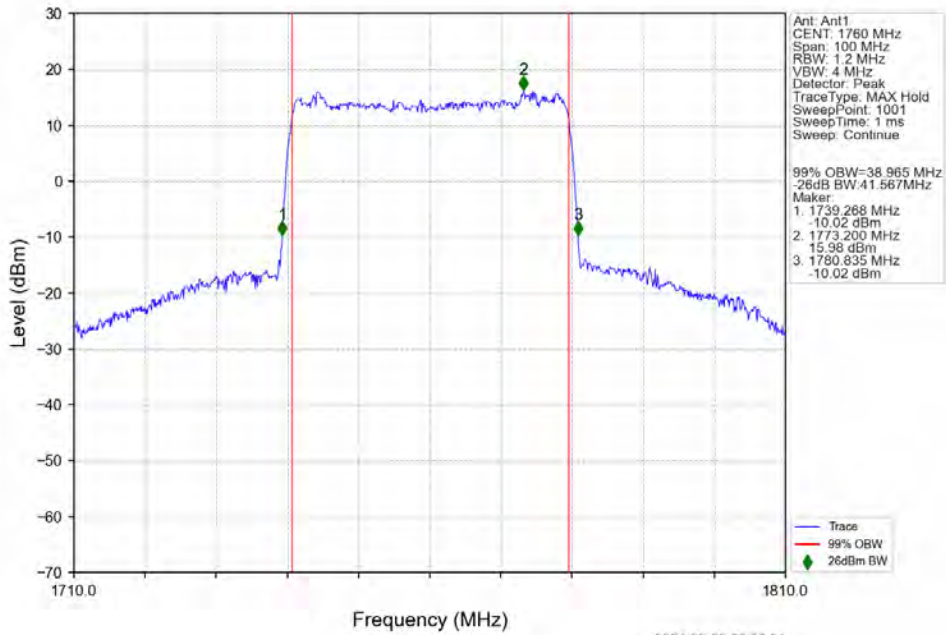

n66 15kHz SISO NTV 40MHz DFT-s-OFDM QPSK 1760MHz Outer Full

n66 15kHz SISO NTNv 40MHz DFT-s-OFDM 16 QAM 1730MHz Outer Full

n66 15kHz SISO NTNv 40MHz DFT-s-OFDM 16 QAM 1745MHz Outer Full

n66 15kHz SISO NTN 40MHz DFT-s-OFDM 16 QAM 1760MHz Outer Full