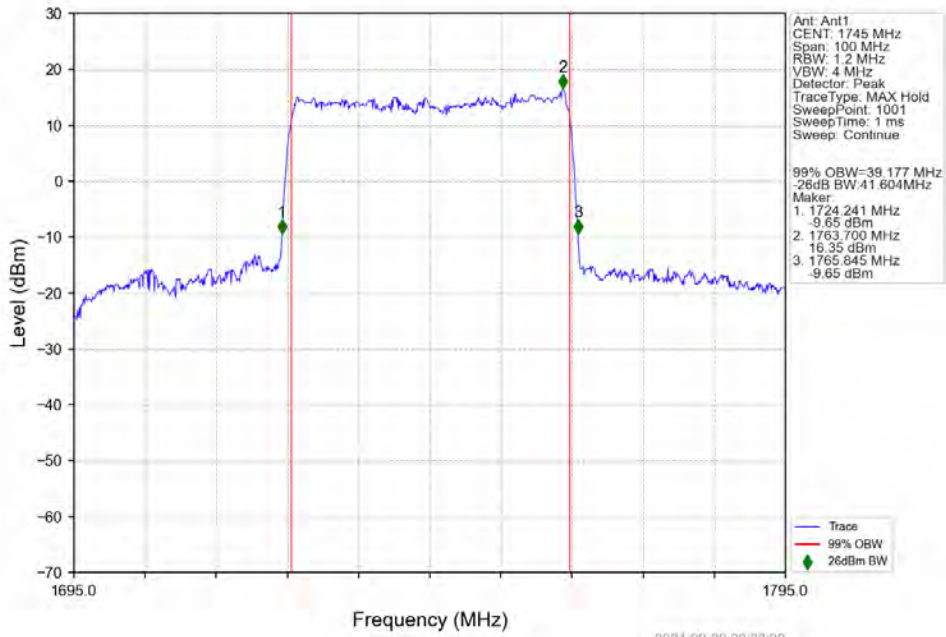

n66 15kHz SISO NTN 40MHz DFT-s-OFDM 64 QAM 1760MHz Outer Full

n66 15kHz SISO NTN 40MHz DFT-s-OFDM 64 QAM 1745MHz Outer Full