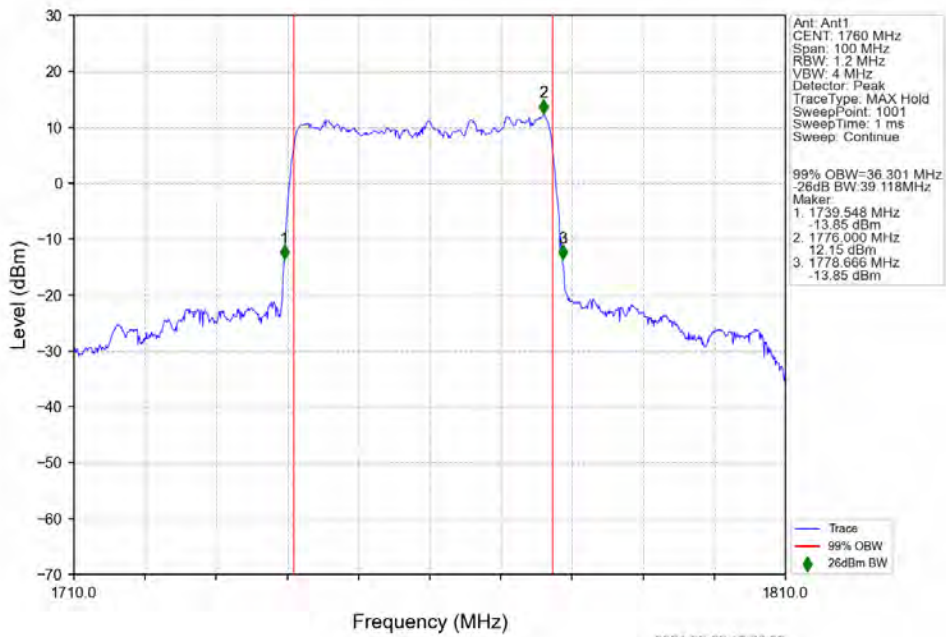

n66 30kHz SISO NTVN 40MHz CP-OFDM QPSK 1730MHz Outer Full

n66 30kHz SISO NTVN 40MHz DFT-s-OFDM 256 QAM 1760MHz Outer Full