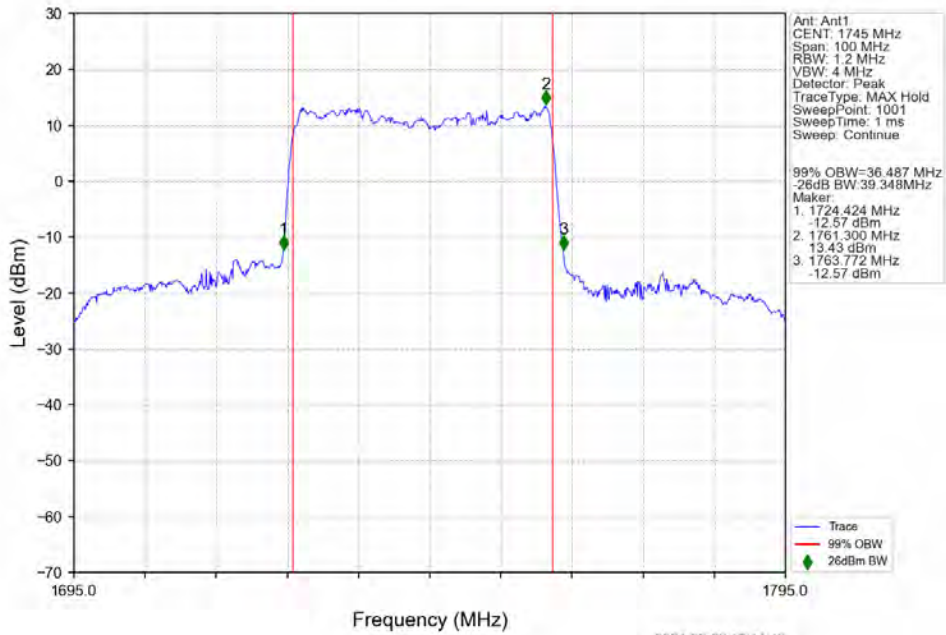

n66 30kHz SISO NTN 40MHz DFT-s-OFDM 64 QAM 1760MHz Outer Full

n66 30kHz SISO NTN 40MHz DFT-s-OFDM 64 QAM 1745MHz Outer Full