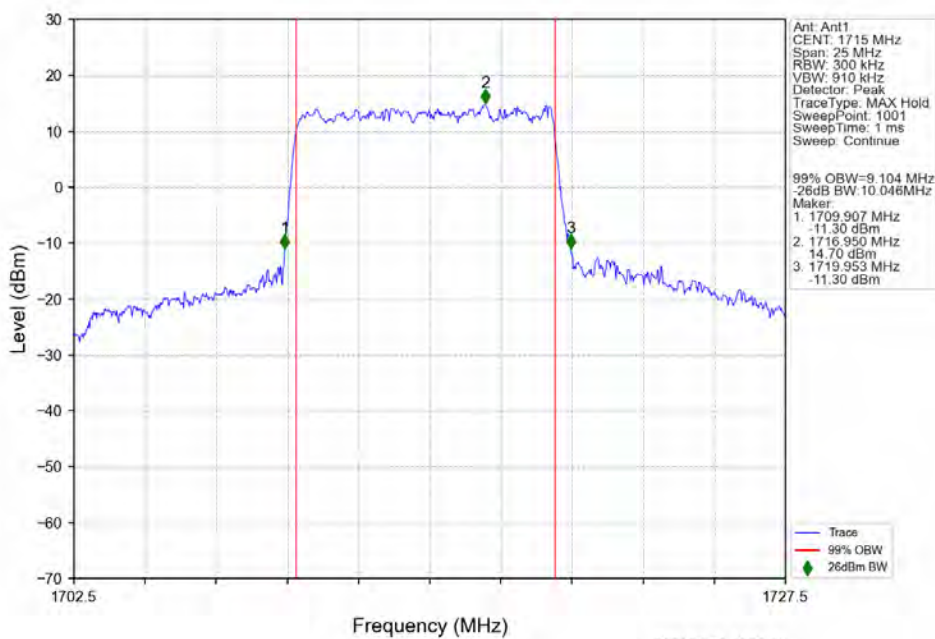

n66 15kHz SISO NTN 10MHz DFT-s-OFDM 64 QAM 1745MHz Outer Full

n66 15kHz SISO NTN 10MHz DFT-s-OFDM 64 QAM 1715MHz Outer Full