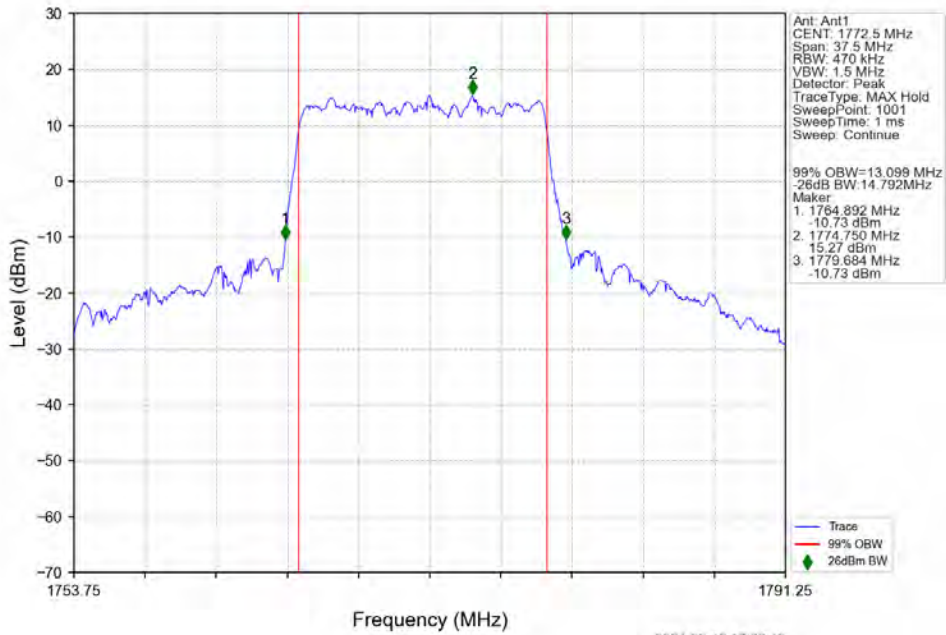

n66 30kHz SISO NTV 15MHz DFT-s-OFDM 256 QAM 1772.5MHz Outer Full