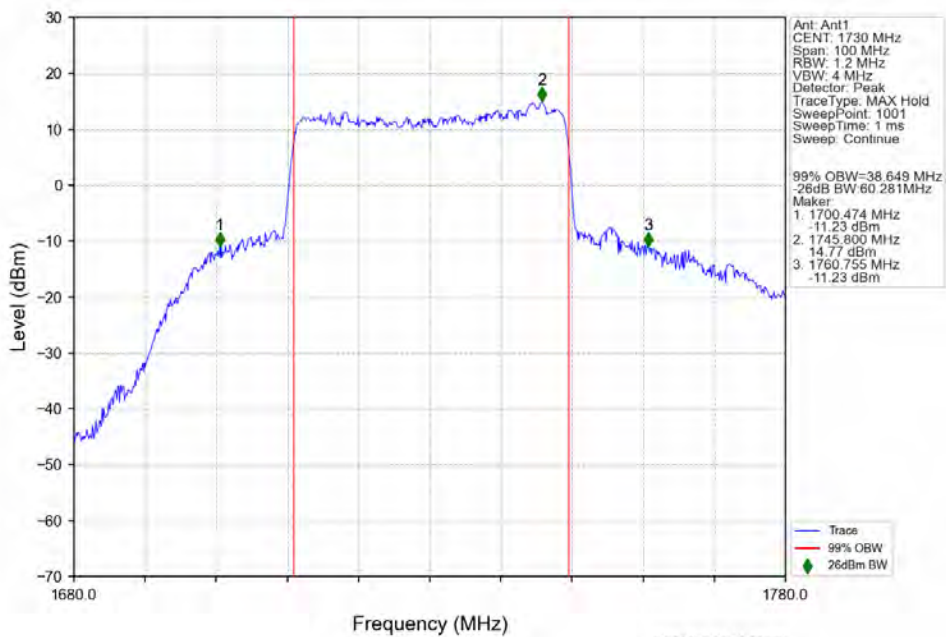

n66 30kHz SISO NTN 40MHz CP-OFDM QPSK 1745MHz Outer Full

n66 30kHz SISO NTVN 40MHz CP-OFDM QPSK 1730MHz Outer Full