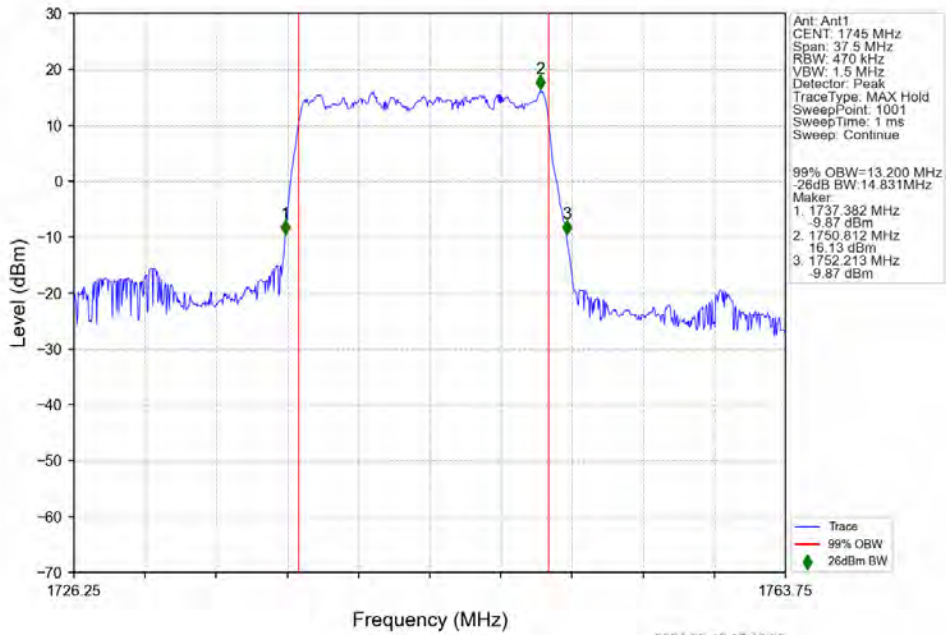

n66 30kHz SISO NTN 15MHz DFT-s-OFDM 64 QAM 1772.5MHz Outer Full

n66 30kHz SISO NTN 15MHz DFT-s-OFDM 64 QAM 1745MHz Outer Full