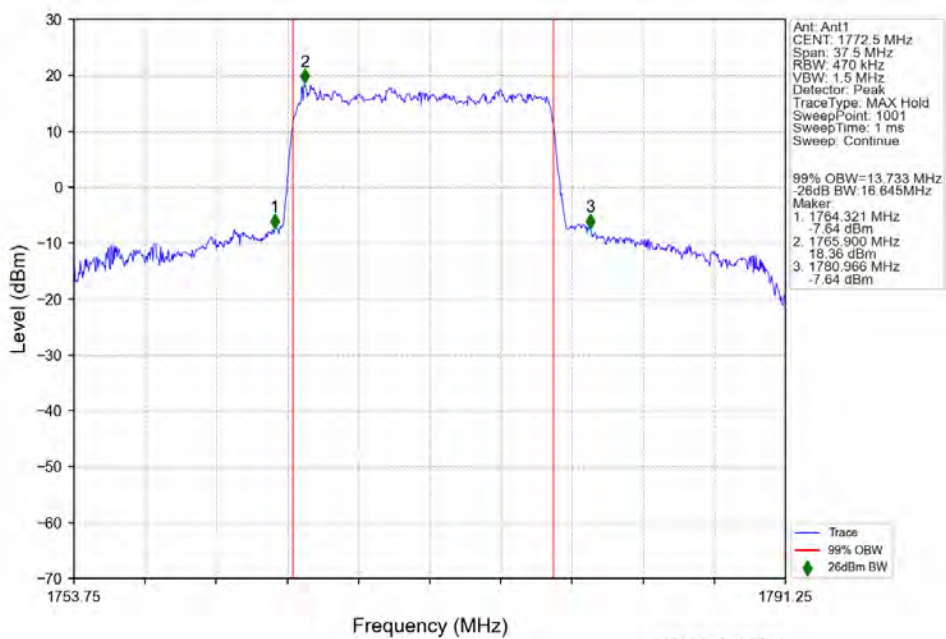

n66 15kHz SISO NTNv 15MHz DFT-s-OFDM 16 QAM 1717.5MHz Outer Full

n66 15kHz SISO NTN 15MHz DFT-s-OFDM QPSK 1772.5MHz Outer Full