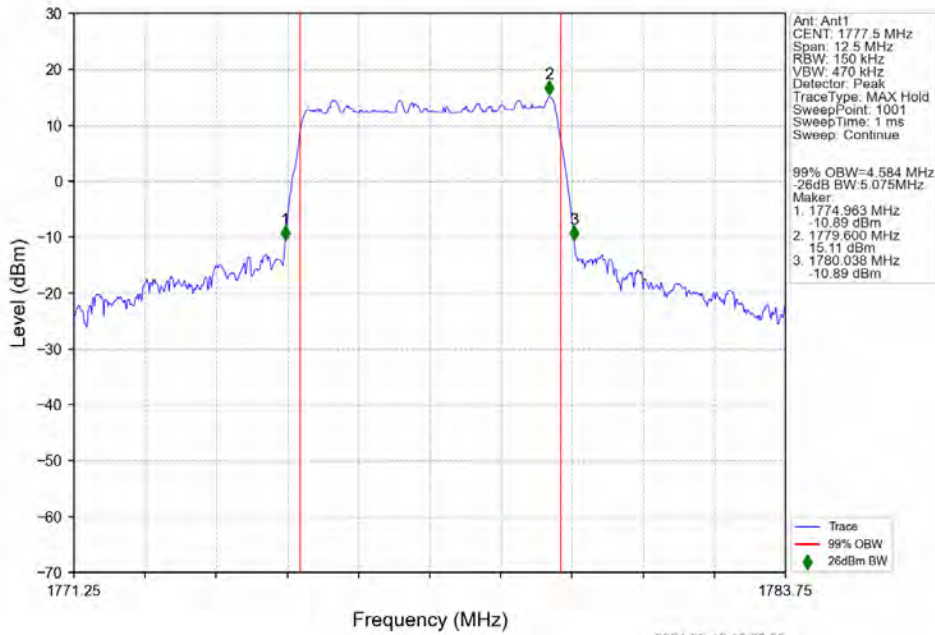

n66 15kHz SISO NTV 5MHz DFT-s-OFDM 256 QAM 1777.5MHz Outer Full