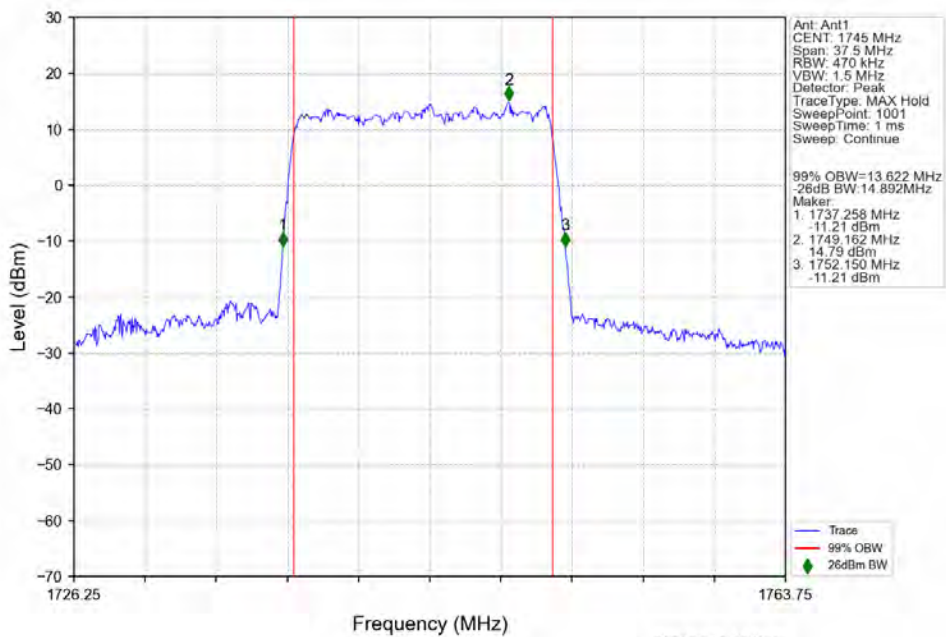

n66 15kHz SISO NTV 15MHz DFT-s-OFDM 256 QAM 1772.5MHz Outer Full

n66 15kHz SISO NTN 15MHz DFT-s-OFDM 256 QAM 1745MHz Outer Full