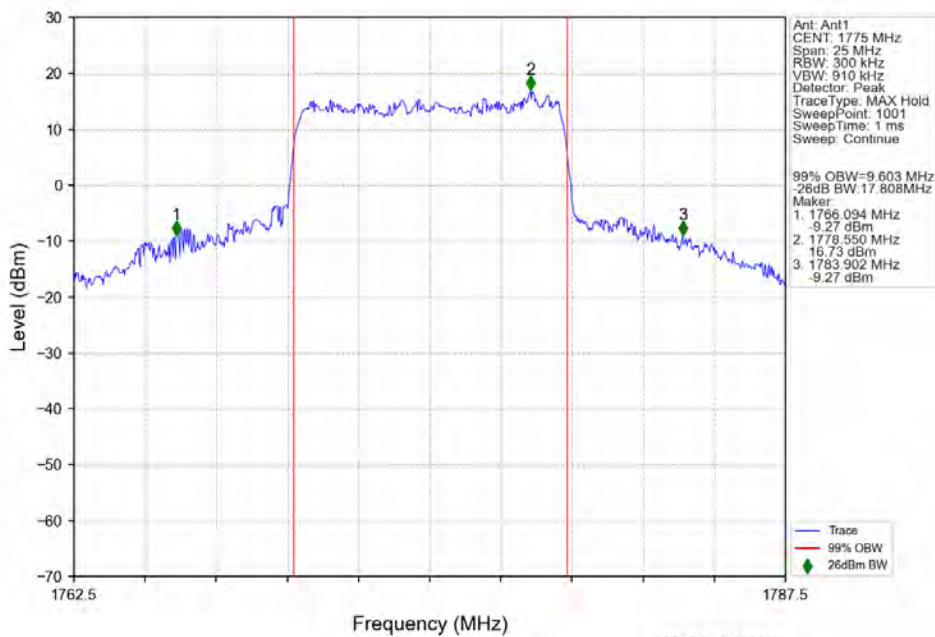

n66 15kHz SISO NTV 10MHz CP-OFDM 16 QAM 1715MHz Outer Full

n66 15kHz SISO NTNv 10MHz CP-OFDM QPSK 1775MHz Outer Full