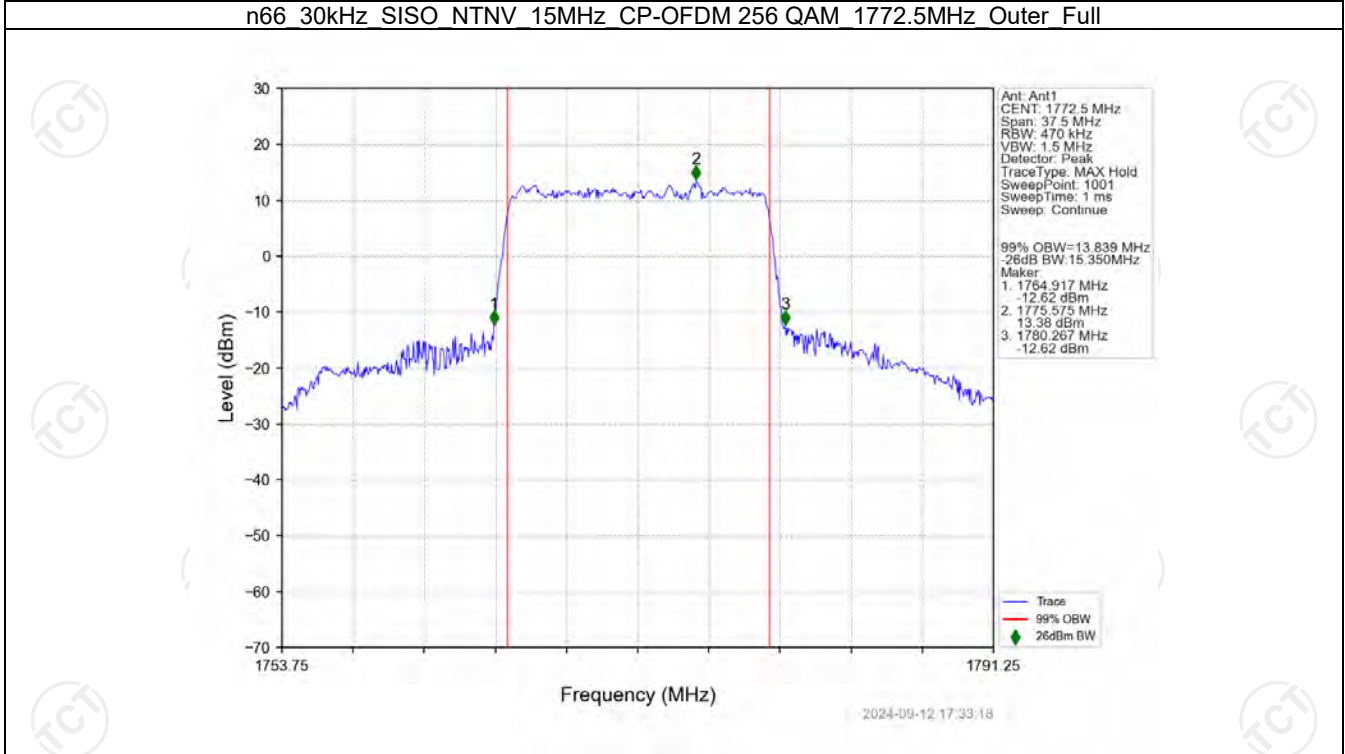

n66 30kHz SISO NTN 15MHz CP-OFDM 256 QAM 1772.5MHz Outer Full