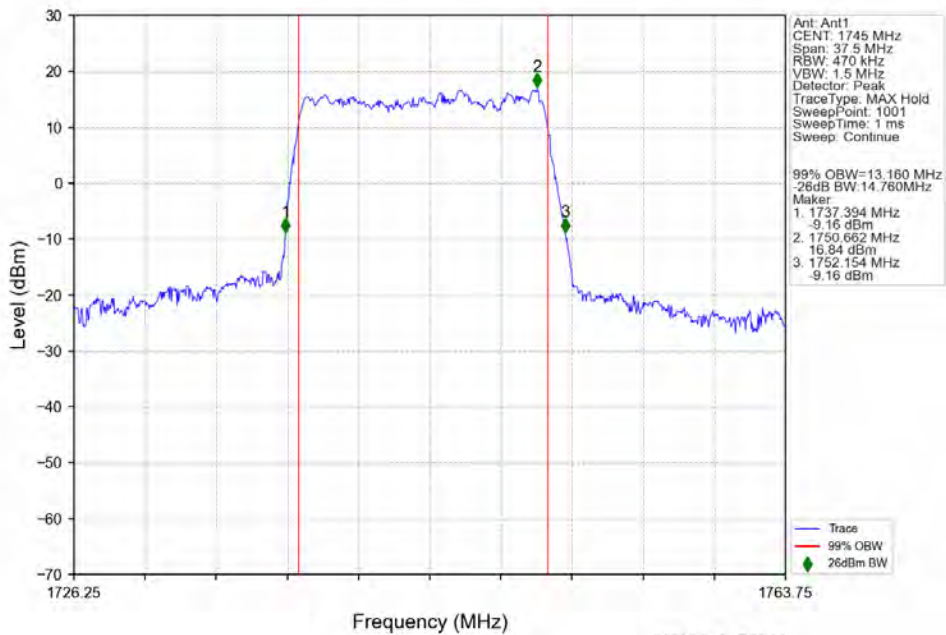

n66 30kHz SISO NTN 15MHz DFT-s-OFDM 16 QAM 1772.5MHz Outer Full

n66 30kHz SISO NTNv 15MHz DFT-s-OFDM 16 QAM 1745MHz Outer Full