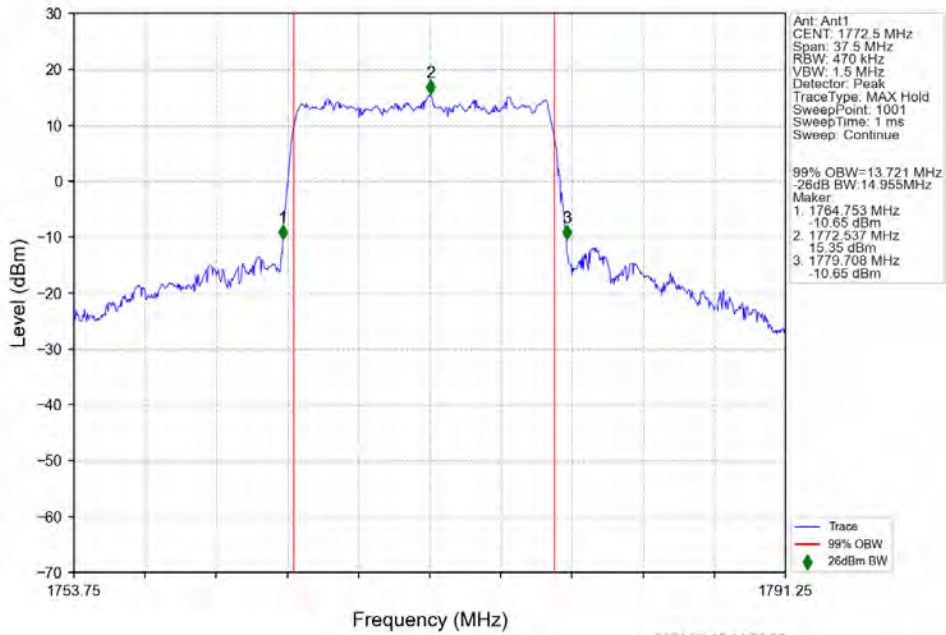

n66 15kHz SISO NTV 15MHz CP-OFDM QPSK 1717.5MHz Outer Full

n66 15kHz SISO NTV 15MHz DFT-s-OFDM 256 QAM 1772.5MHz Outer Full