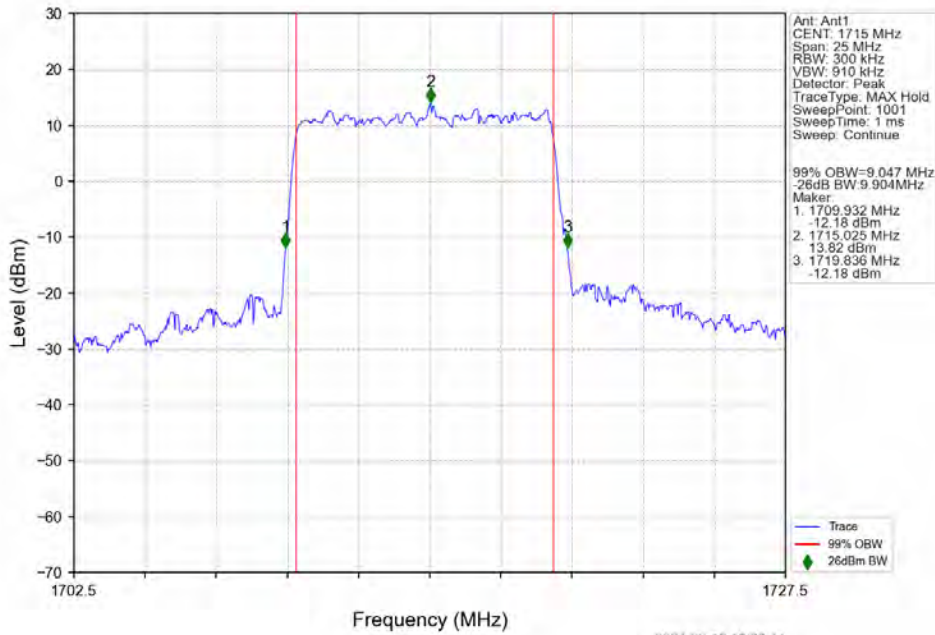

n66 15kHz SISO NTVN 10MHz DFT-s-OFDM 256 QAM 1745MHz Outer Full

n66 15kHz SISO NTVN 10MHz DFT-s-OFDM 256 QAM 1715MHz Outer Full