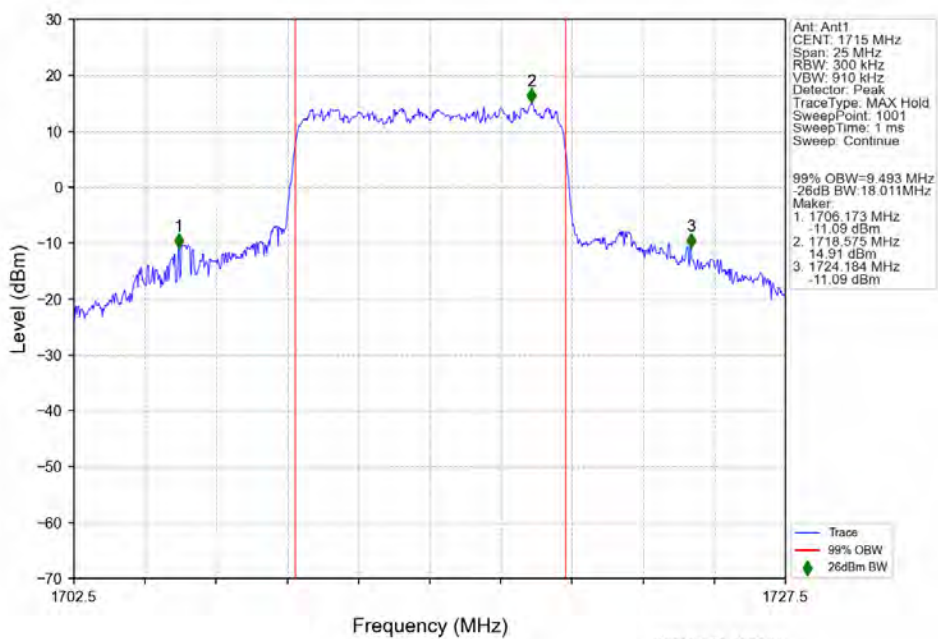

n66 15kHz SISO NTNv 10MHz CP-OFDM QPSK 1745MHz Outer Full

n66 15kHz SISO NTN 10MHz CP-OFDM QPSK 1715MHz Outer Full