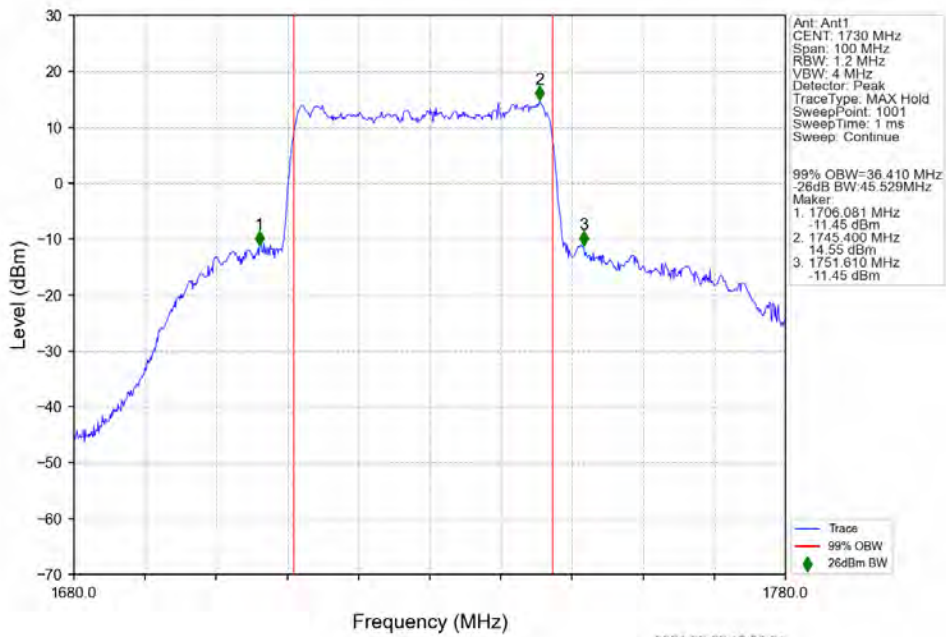

n66 30kHz SISO NTN 40MHz DFT-s-OFDM 16 QAM 1745MHz Outer Full

n66 30kHz SISO NTN 40MHz DFT-s-OFDM 16 QAM 1730MHz Outer Full