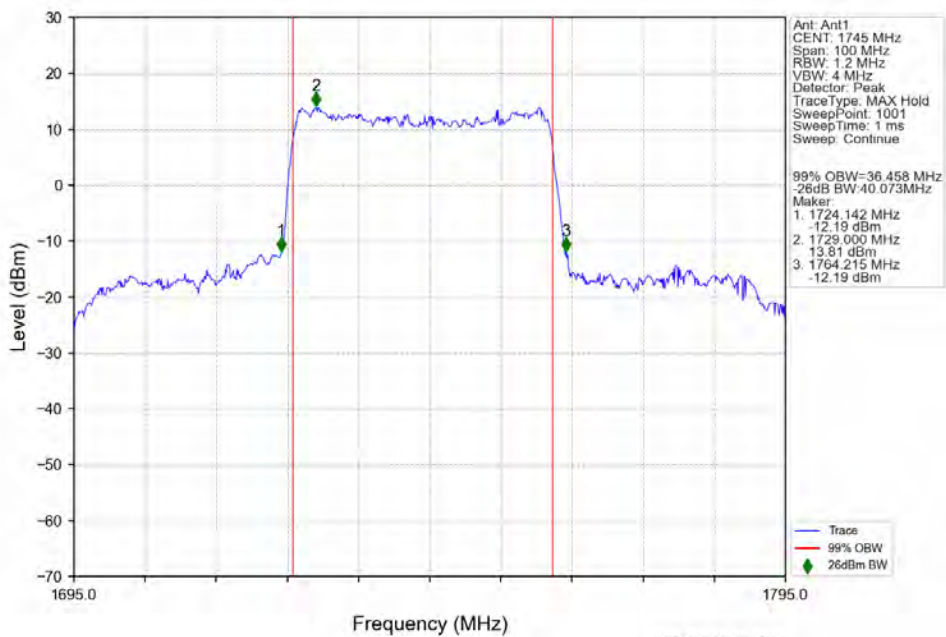

n66 30kHz SISO NTN 40MHz DFT-s-OFDM 16 QAM 1760MHz Outer Full

n66 30kHz SISO NTN 40MHz DFT-s-OFDM 16 QAM 1745MHz Outer Full