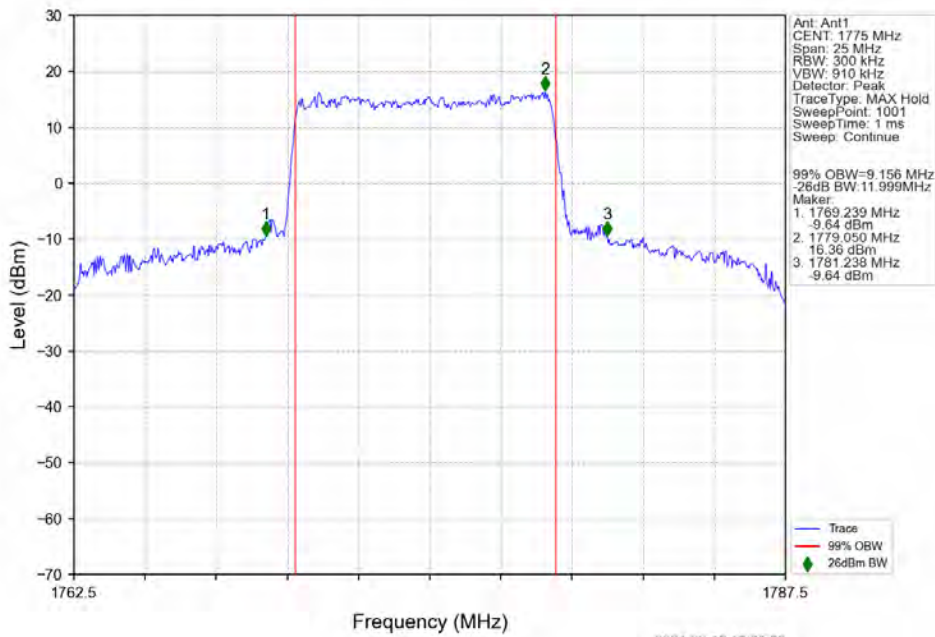

n66 15kHz SISO NTN 10MHz DFT-s-OFDM 64 QAM 1715MHz Outer Full

n66 15kHz SISO NTN 10MHz DFT-s-OFDM 16 QAM 1775MHz Outer Full