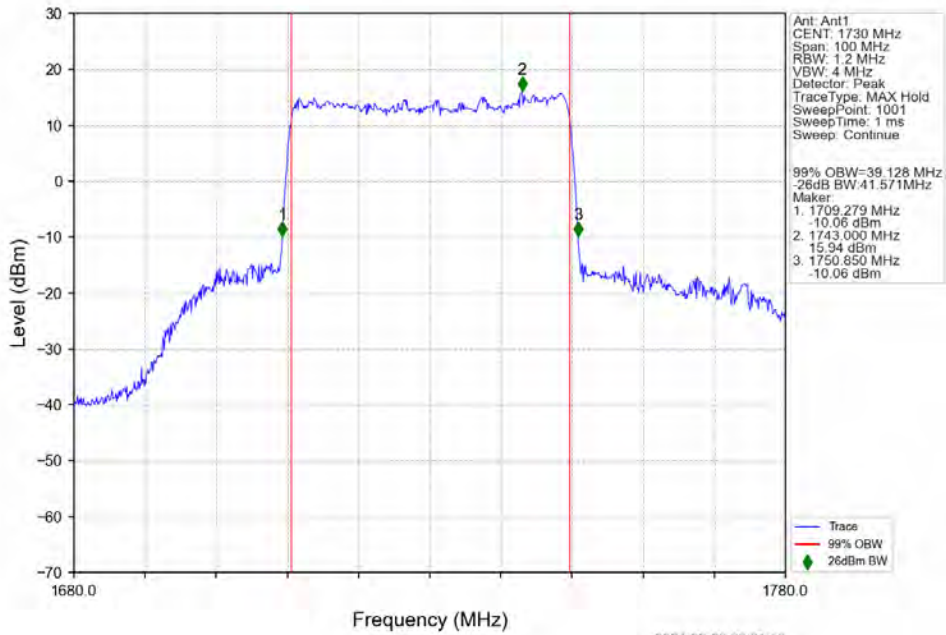

n66 15kHz SISO NTN 40MHz DFT-s-OFDM 64 QAM 1730MHz Outer Full

n66 15kHz SISO NTN 40MHz DFT-s-OFDM 64 QAM 1745MHz Outer Full

n66 15kHz SISO NTN 40MHz DFT-s-OFDM 64 QAM 1760MHz Outer Full

n66 15kHz SISO NTN 40MHz DFT-s-OFDM 256 QAM 1730MHz Outer Full