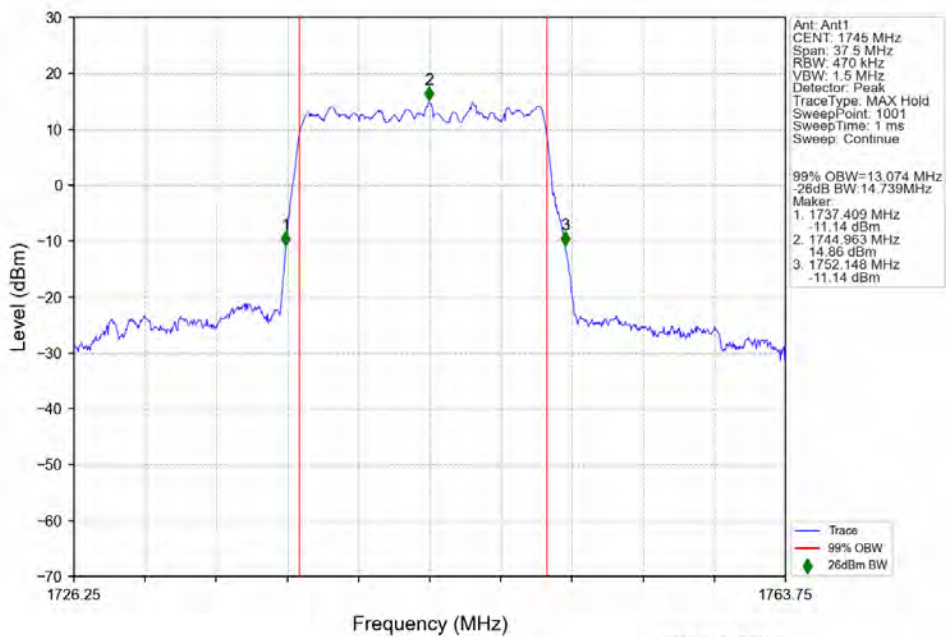

n66 30kHz SISO NTN 15MHz DFT-s-OFDM 256 QAM 1745MHz Outer Full