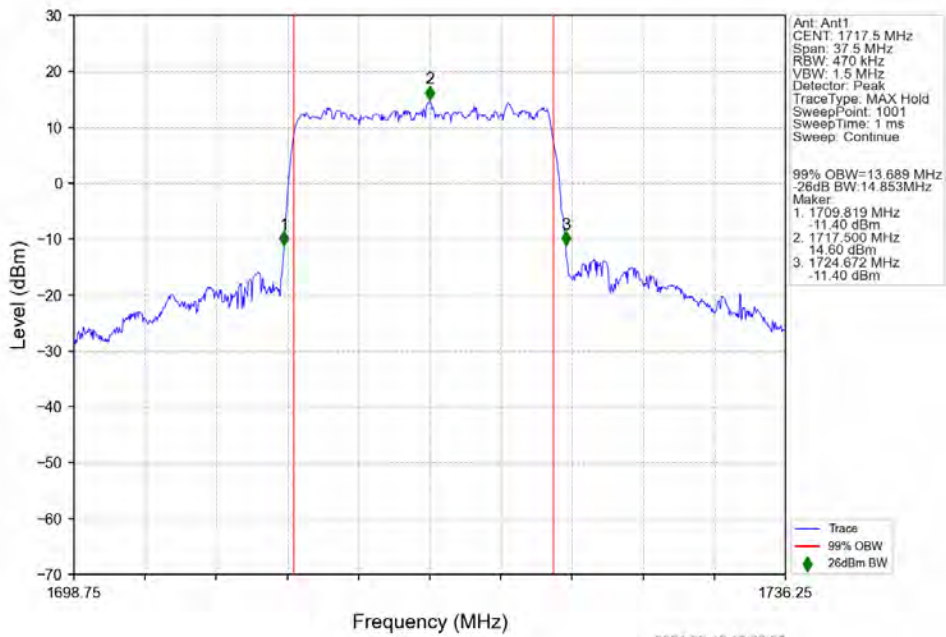

n66 15kHz SISO NTN 15MHz DFT-s-OFDM 64 QAM 1717.5MHz Outer Full

n66 15kHz SISO NTN 15MHz DFT-s-OFDM 64 QAM 1745MHz Outer Full

n66 15kHz SISO NTN 15MHz DFT-s-OFDM 64 QAM 1772.5MHz Outer Full

n66 15kHz SISO NTN 15MHz DFT-s-OFDM 256 QAM 1717.5MHz Outer Full