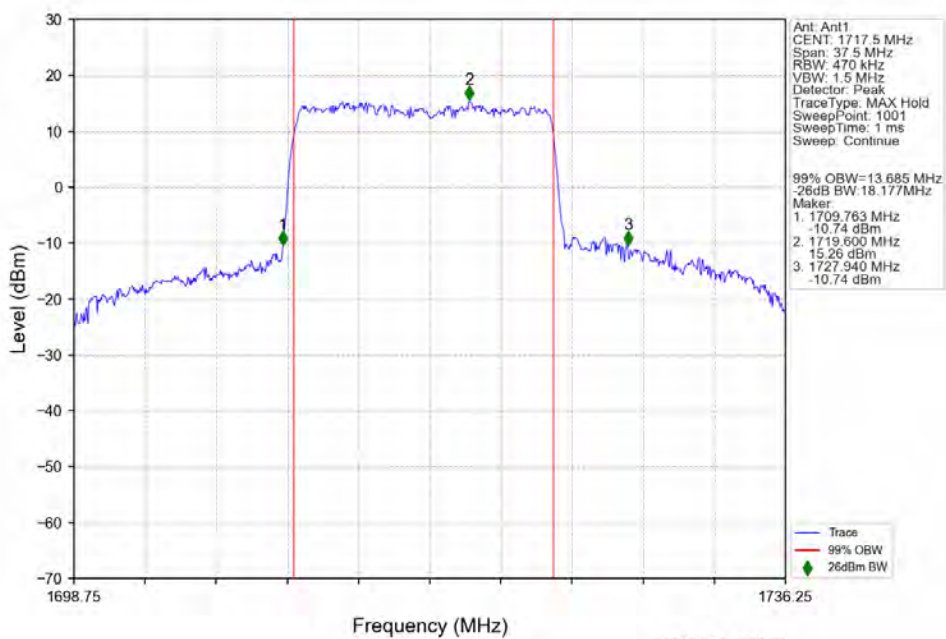

n66 15kHz SISO NTN 15MHz DFT-s-OFDM 64 QAM 1745MHz Outer Full

n66 15kHz SISO NTN 15MHz DFT-s-OFDM 64 QAM 1717.5MHz Outer Full