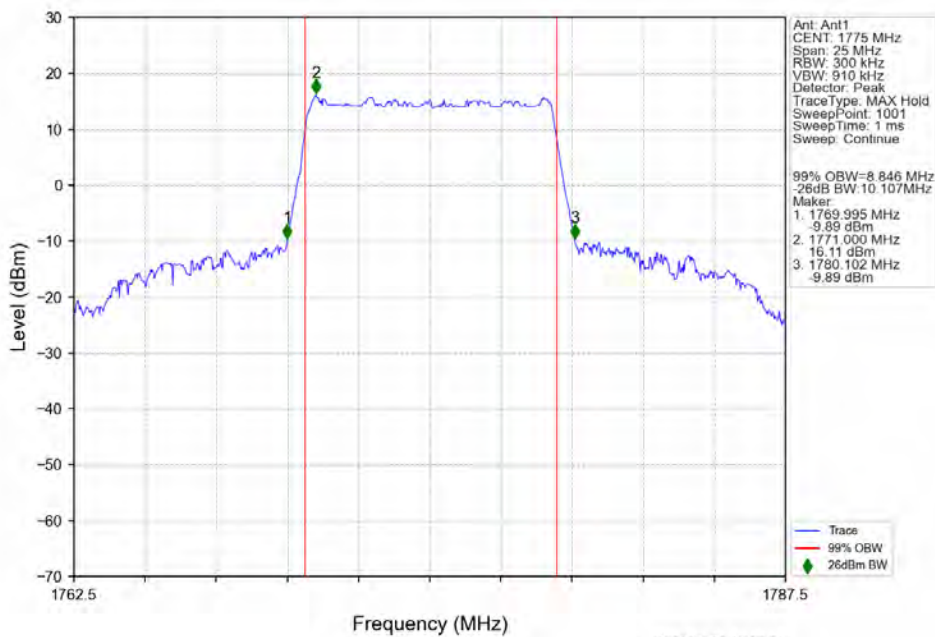

n66 30kHz SISO NTN 10MHz DFT-s-OFDM 64 QAM 1775MHz Outer Full