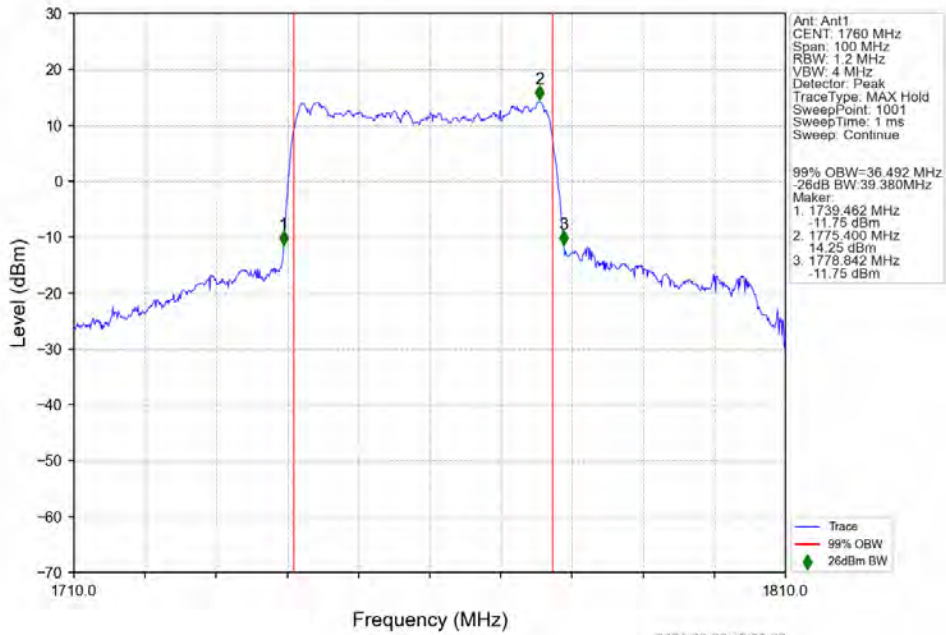

n66 30kHz SISO NTV 40MHz DFT-s-OFDM QPSK 1760MHz Outer Full

n66 30kHz SISO NTN 40MHz DFT-s-OFDM 16 QAM 1730MHz Outer Full

n66 30kHz SISO NTN 40MHz DFT-s-OFDM 16 QAM 1745MHz Outer Full

n66 30kHz SISO NTN 40MHz DFT-s-OFDM 16 QAM 1760MHz Outer Full