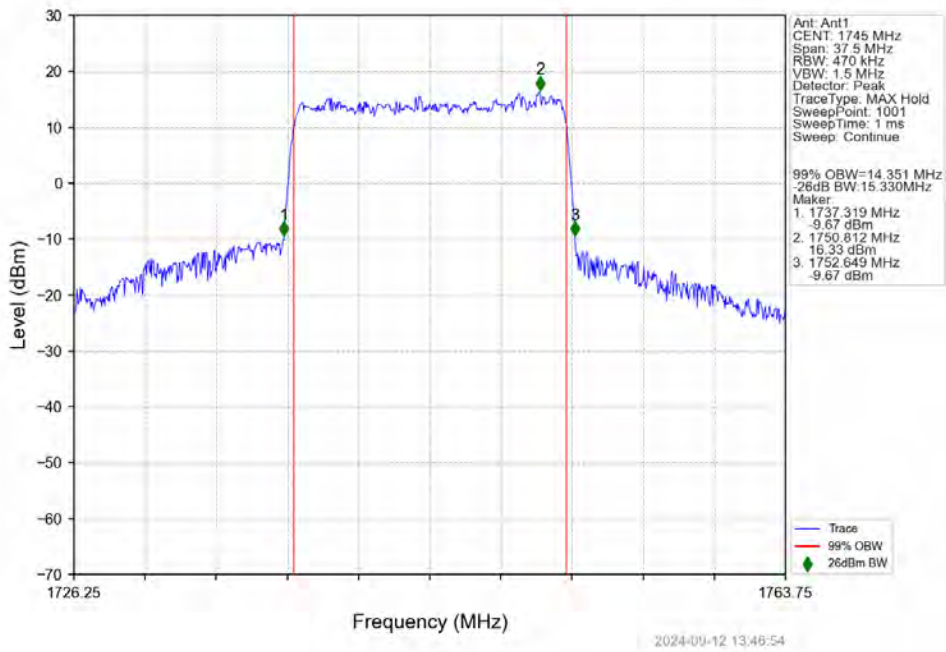

n66 15kHz SISO NTV 15MHz CP-OFDM 16 QAM 1772.5MHz Outer Full

n66 15kHz SISO NTV 15MHz CP-OFDM 16 QAM 1745MHz Outer Full