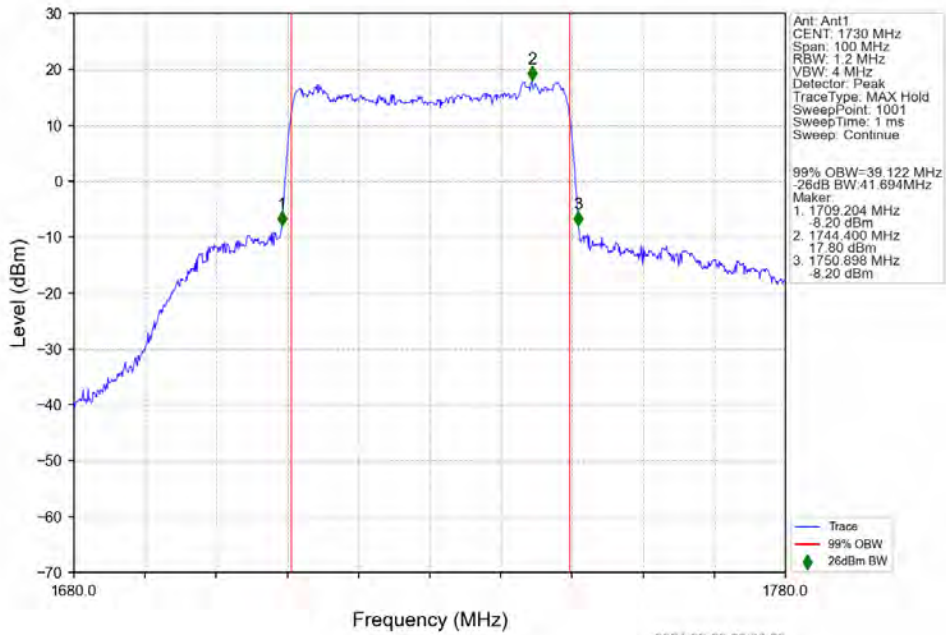

n66 15kHz SISO NTNv 40MHz DFT-s-OFDM 16 QAM 1745MHz Outer Full

n66 15kHz SISO NTNv 40MHz DFT-s-OFDM 16 QAM 1730MHz Outer Full