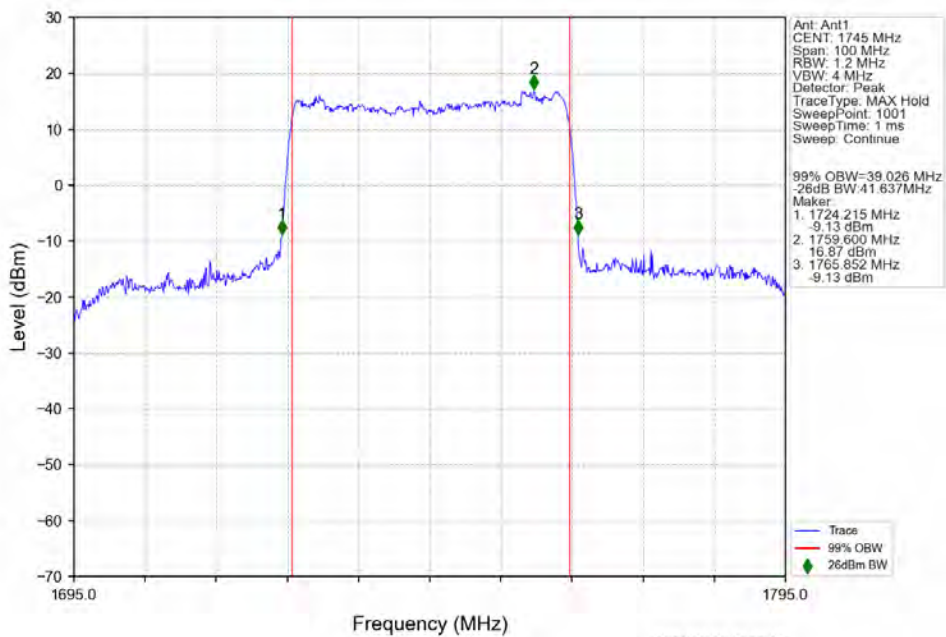

n66 15kHz SISO NTN 40MHz DFT-s-OFDM 16 QAM 1760MHz Outer Full

n66 15kHz SISO NTNv 40MHz DFT-s-OFDM 16 QAM 1745MHz Outer Full