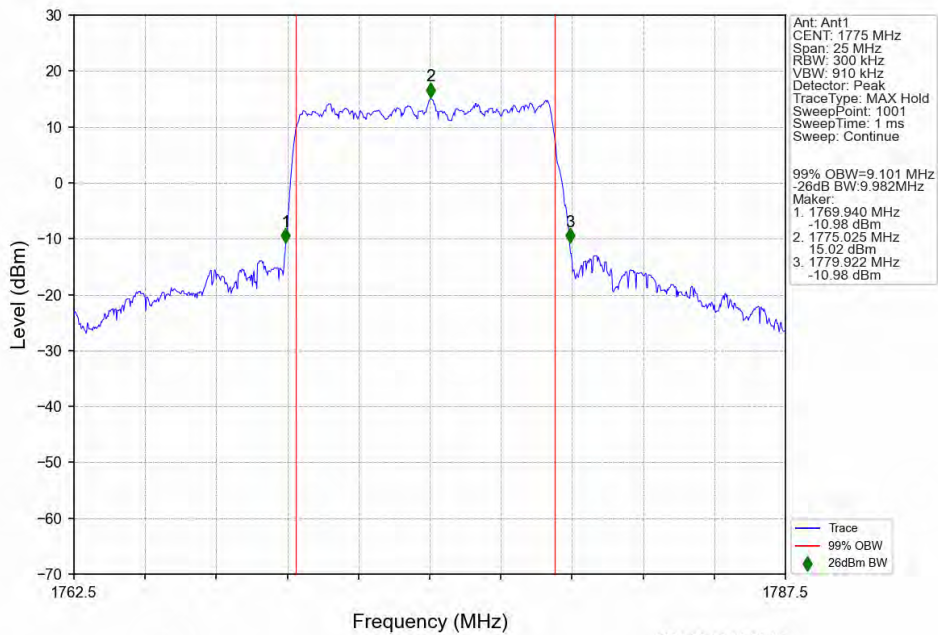

n66 15kHz SISO NTN 10MHz DFT-s-OFDM 64 QAM 1775MHz Outer Full

n66 15kHz SISO NTVN 10MHz DFT-s-OFDM 256 QAM 1715MHz Outer Full

n66 15kHz SISO NTVN 10MHz DFT-s-OFDM 256 QAM 1745MHz Outer Full

n66 15kHz SISO NTN 10MHz DFT-s-OFDM 256 QAM 1775MHz Outer Full