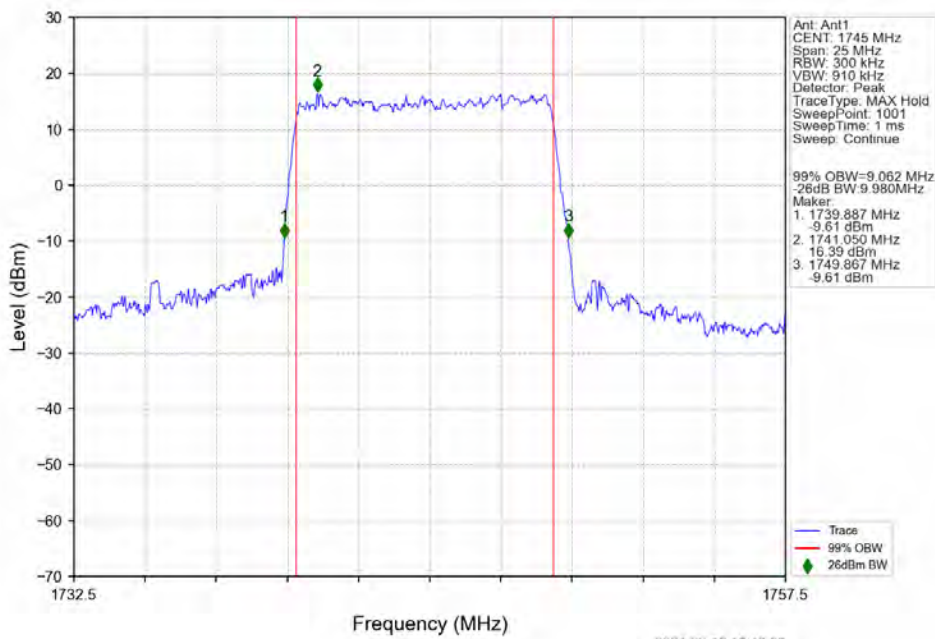

n66 15kHz SISO NTN 10MHz DFT-s-OFDM 16 QAM 1775MHz Outer Full

n66 15kHz SISO NTN 10MHz DFT-s-OFDM 16 QAM 1745MHz Outer Full