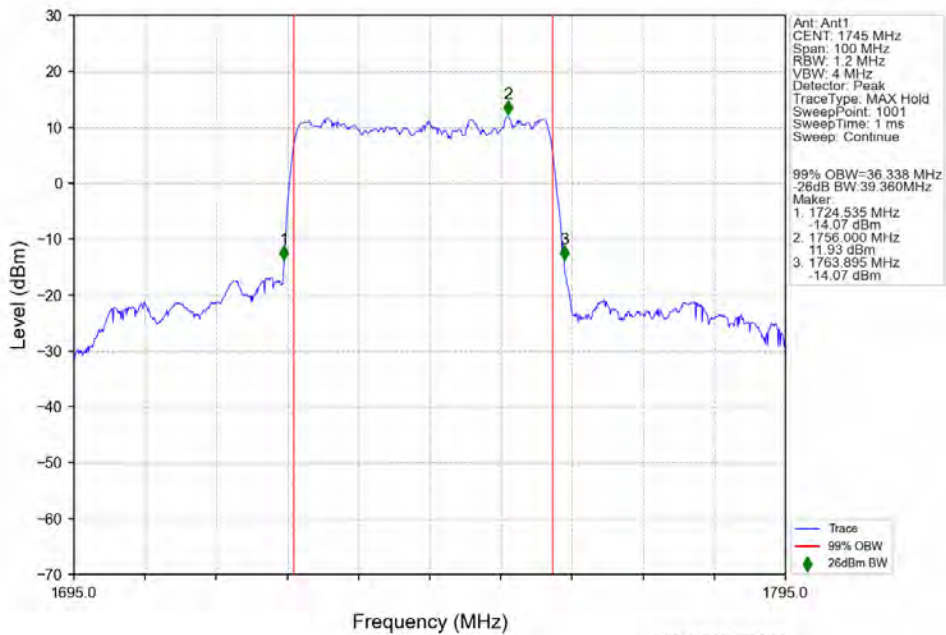

n66 30kHz SISO NTVN 40MHz DFT-s-OFDM 256 QAM 1760MHz Outer Full

n66 30kHz SISO NTN 40MHz DFT-s-OFDM 256 QAM 1745MHz Outer Full