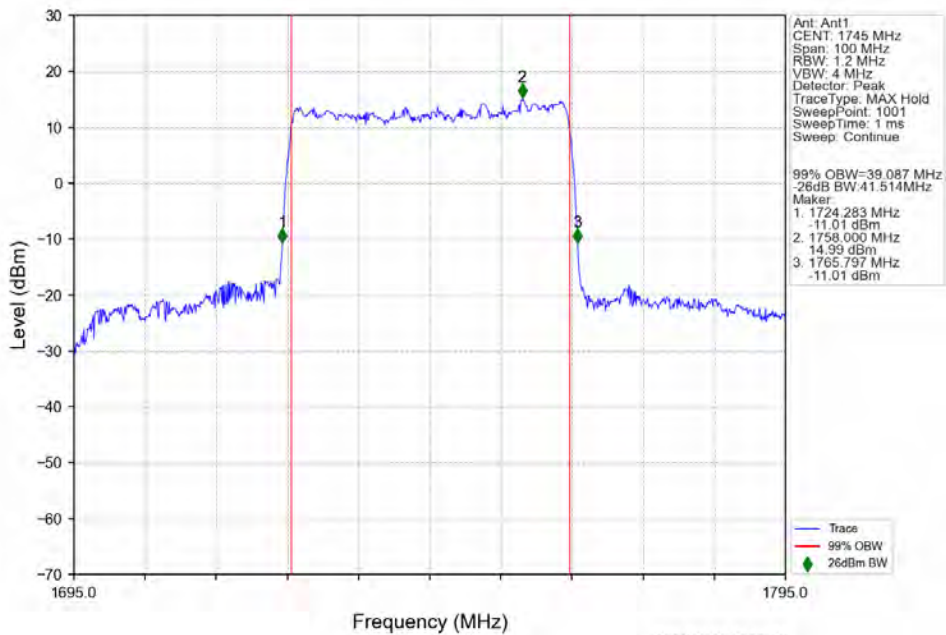

n66 15kHz SISO NTN 40MHz DFT-s-OFDM 256 QAM 1760MHz Outer Full

n66 15kHz SISO NTN 40MHz DFT-s-OFDM 256 QAM 1745MHz Outer Full