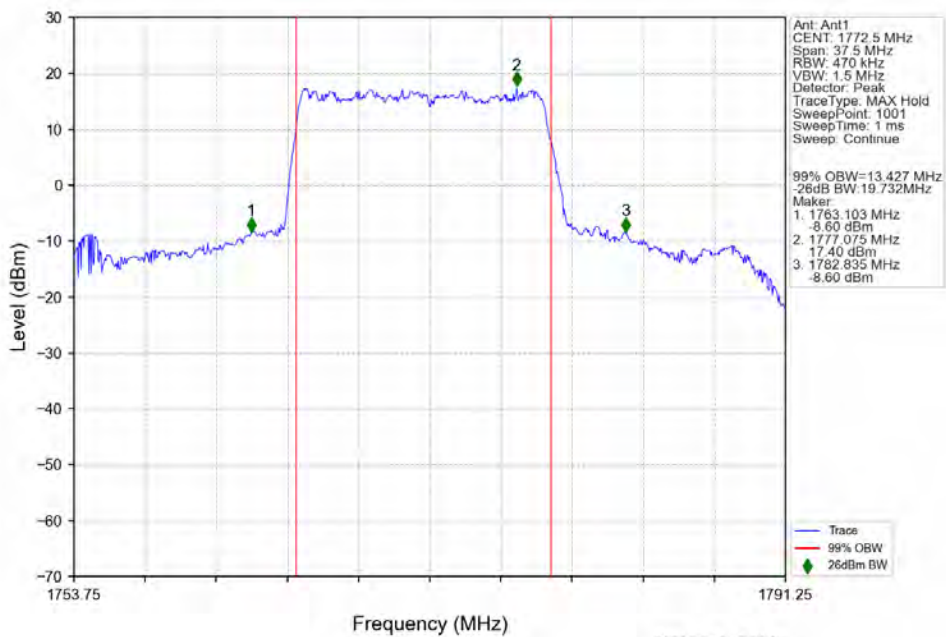

n66 30kHz SISO NTN 15MHz DFT-s-OFDM QPSK 1772.5MHz Outer Full