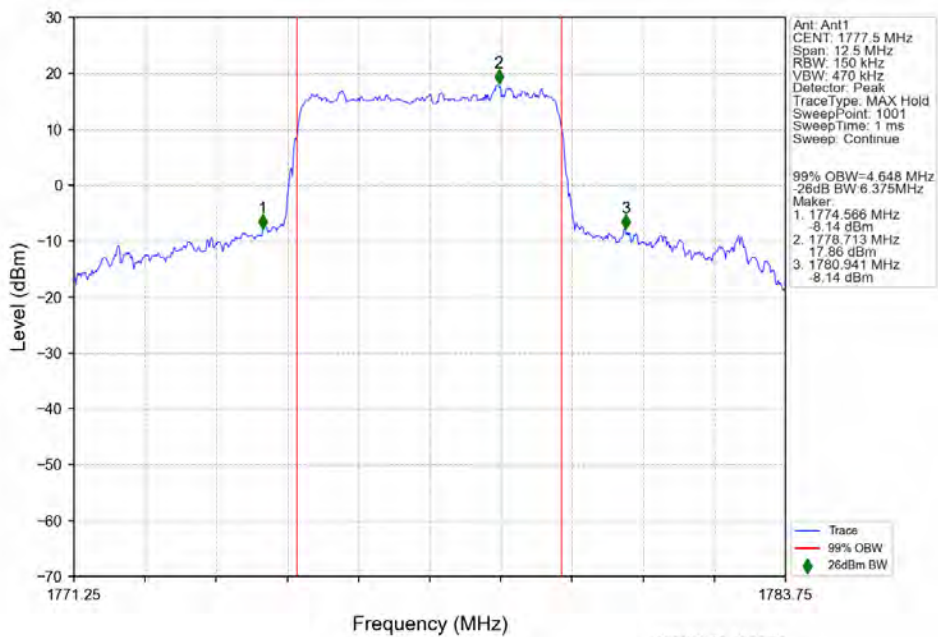

n66 15kHz SISO NTN 5MHz DFT-s-OFDM 16 QAM 1712.5MHz Outer Full

n66 15kHz SISO NTN 5MHz DFT-s-OFDM QPSK 1777.5MHz Outer Full