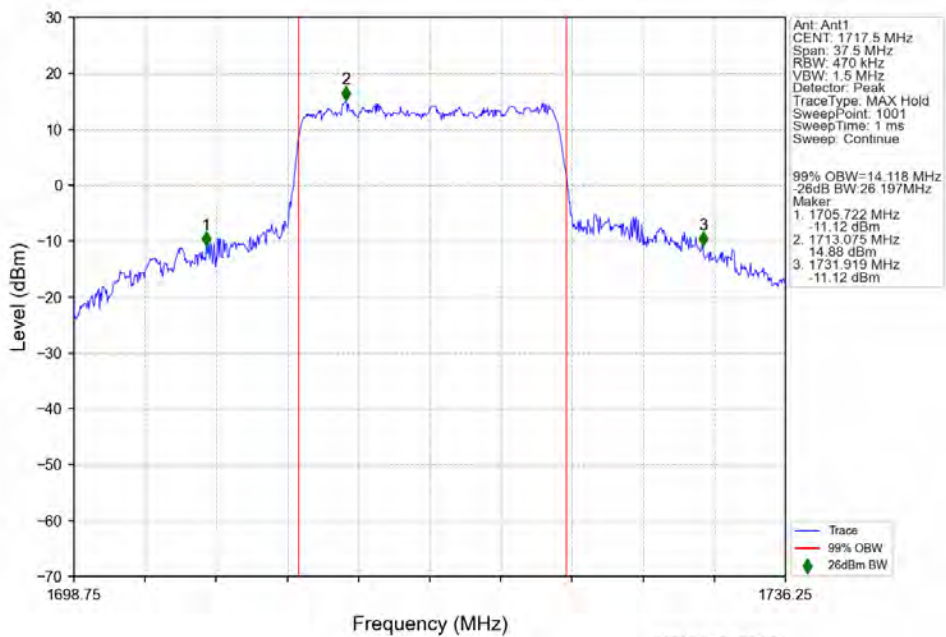

n66 30kHz SISO NTN 15MHz CP-OFDM QPSK 1745MHz Outer Full

n66 30kHz SISO NTV 15MHz CP-OFDM QPSK 1717.5MHz Outer Full