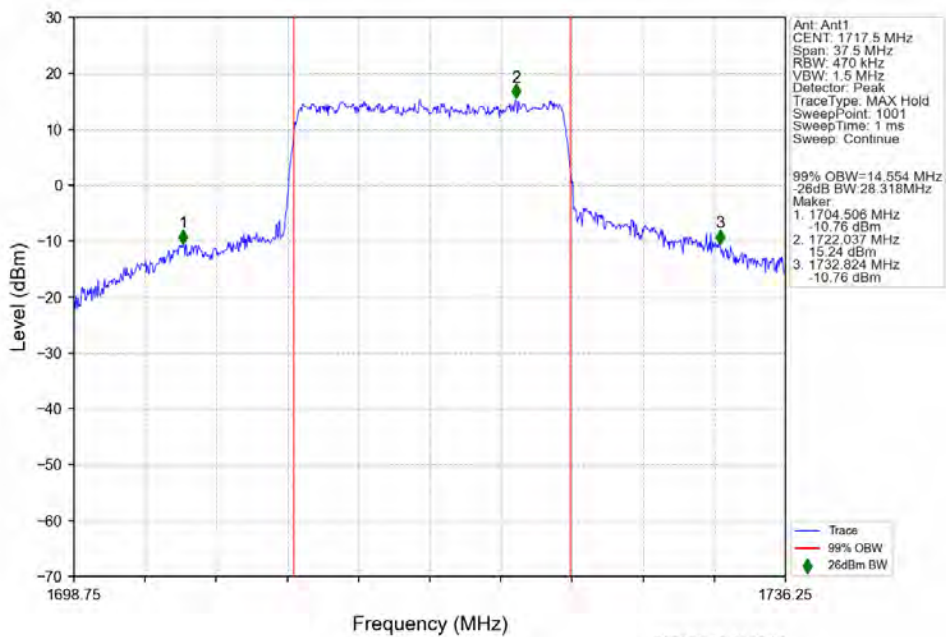

n66 15kHz SISO NTN 15MHz CP-OFDM QPSK 1745MHz Outer Full

n66 15kHz SISO NTV 15MHz CP-OFDM QPSK 1717.5MHz Outer Full