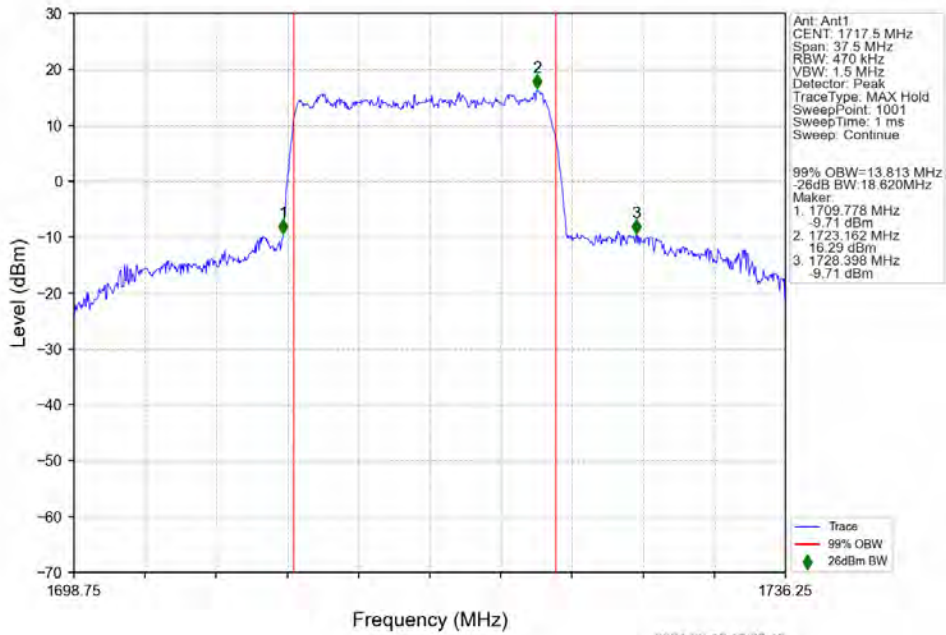

n66 15kHz SISO NTNv 15MHz DFT-s-OFDM 16 QAM 1745MHz Outer Full

n66 15kHz SISO NTNv 15MHz DFT-s-OFDM 16 QAM 1717.5MHz Outer Full