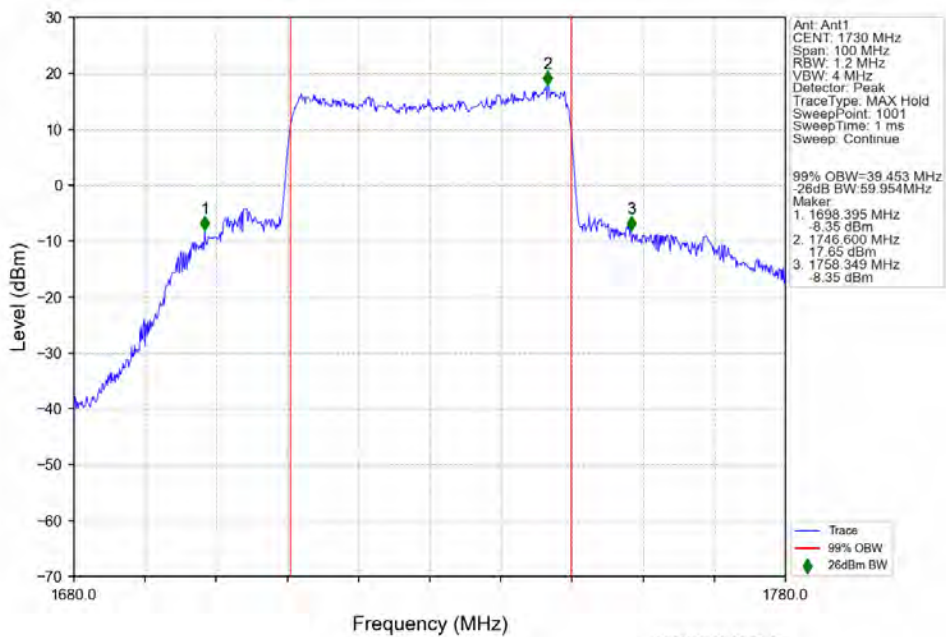

n66 15kHz SISO NTN 40MHz CP-OFDM QPSK 1745MHz Outer Full

n66 15kHz SISO NTN 40MHz CP-OFDM QPSK 1730MHz Outer Full