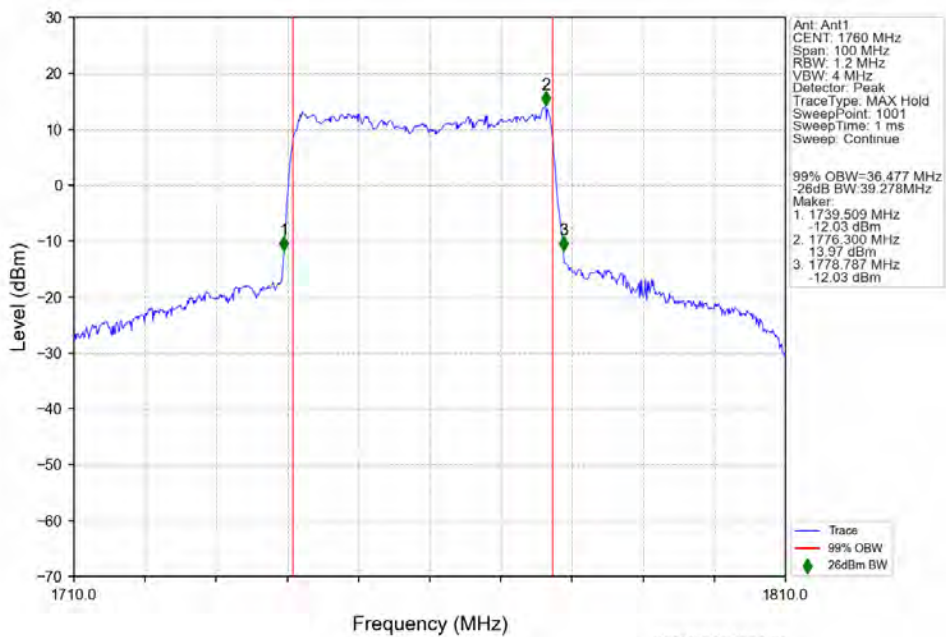

n66 30kHz SISO NTN 40MHz DFT-s-OFDM 256 QAM 1730MHz Outer Full

n66 30kHz SISO NTN 40MHz DFT-s-OFDM 64 QAM 1760MHz Outer Full