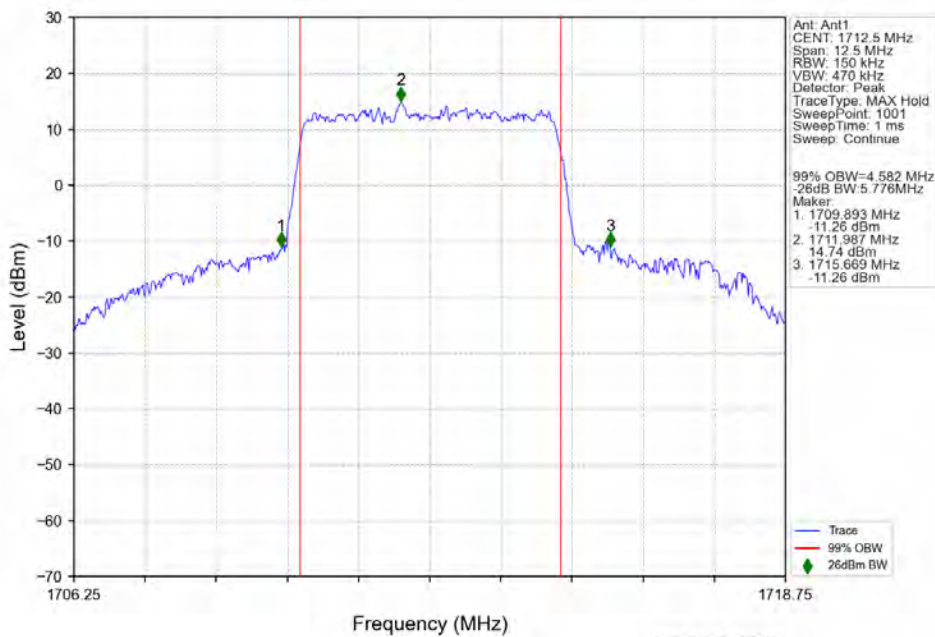

n66 15kHz SISO NTN 5MHz CP-OFDM QPSK 1745MHz Outer Full

n66 15kHz SISO NTV 5MHz CP-OFDM QPSK 1712.5MHz Outer Full