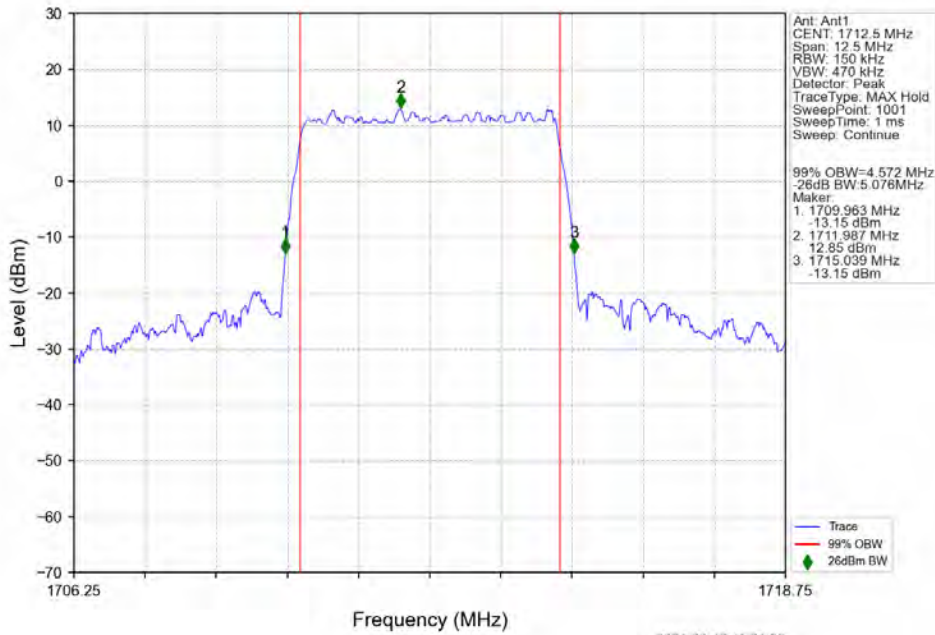

n66 15kHz SISO NTNv 5MHz DFT-s-OFDM 64 QAM 1712.5MHz Outer Full

n66 15kHz SISO NTV 5MHz DFT-s-OFDM 64 QAM 1745MHz Outer Full

n66 15kHz SISO NTV 5MHz DFT-s-OFDM 64 QAM 1777.5MHz Outer Full

n66 15kHz SISO NTNv 5MHz DFT-s-OFDM 256 QAM 1712.5MHz Outer Full