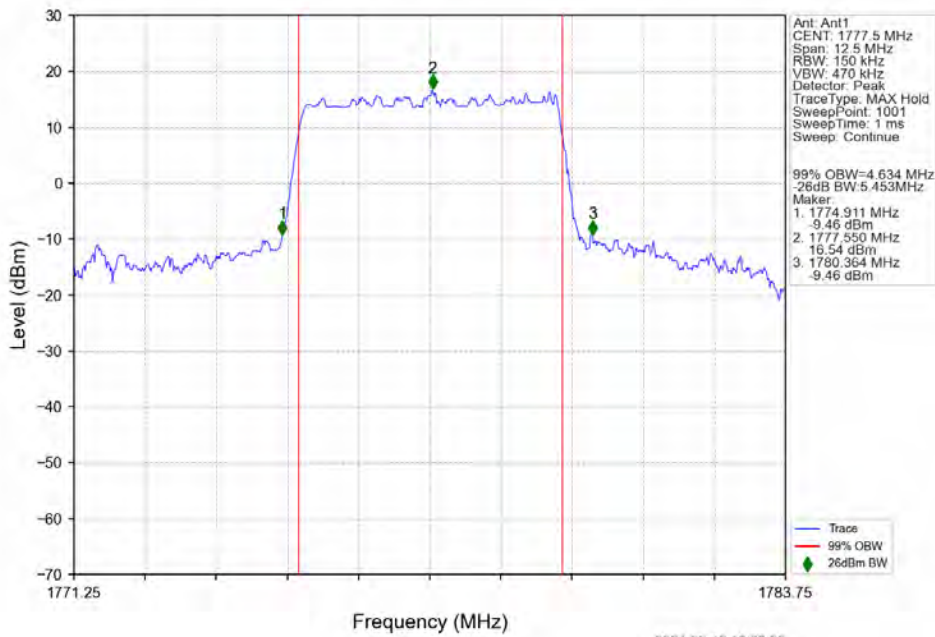

n66 15kHz SISO NTV 5MHz DFT-s-OFDM 64 QAM 1777.5MHz Outer Full