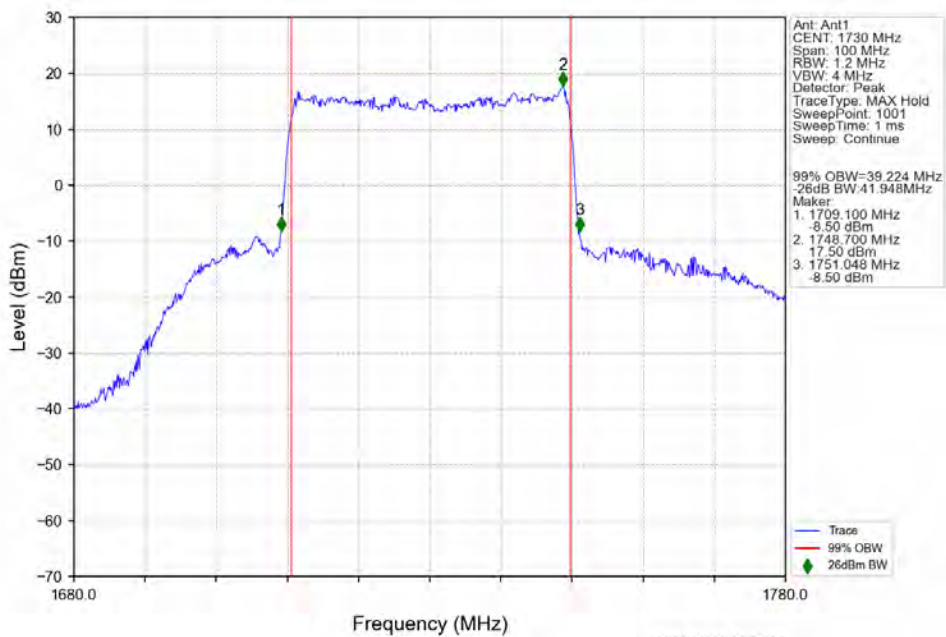

n66 15kHz SISO NTN 40MHz DFT-s-OFDM 64 QAM 1745MHz Outer Full

n66 15kHz SISO NTN 40MHz DFT-s-OFDM 64 QAM 1730MHz Outer Full