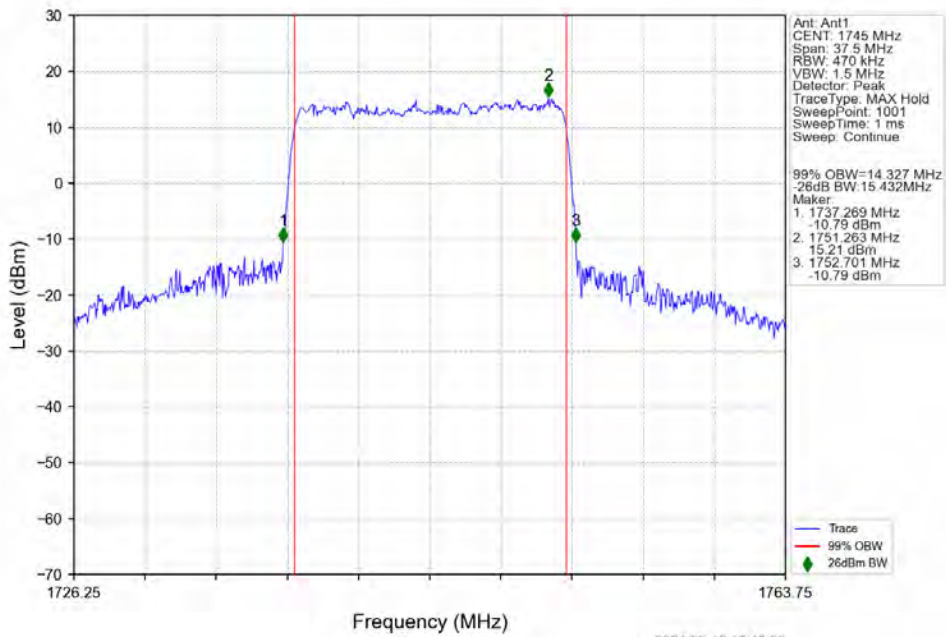

n66 15kHz SISO NTN 15MHz CP-OFDM 64 QAM 1772.5MHz Outer Full

n66 15kHz SISO NTN 15MHz CP-OFDM 64 QAM 1745MHz Outer Full