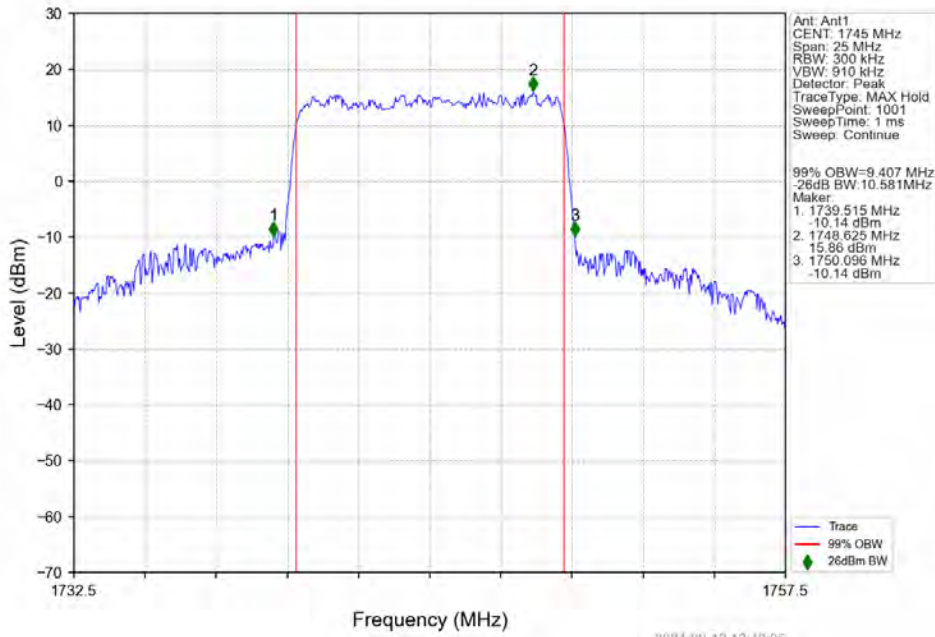

n66 15kHz SISO NTNv 10MHz CP-OFDM QPSK 1775MHz Outer Full

n66 15kHz SISO NTNv 10MHz CP-OFDM QPSK 1745MHz Outer Full