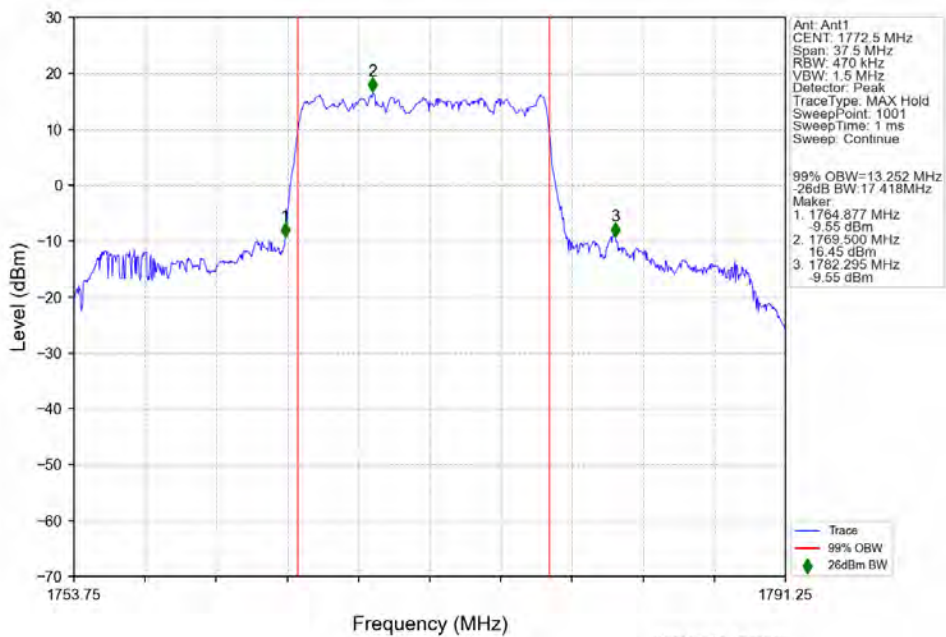

n66 30kHz SISO NTN 15MHz DFT-s-OFDM 256 QAM 1717.5MHz Outer Full

n66 30kHz SISO NTN 15MHz DFT-s-OFDM 64 QAM 1772.5MHz Outer Full