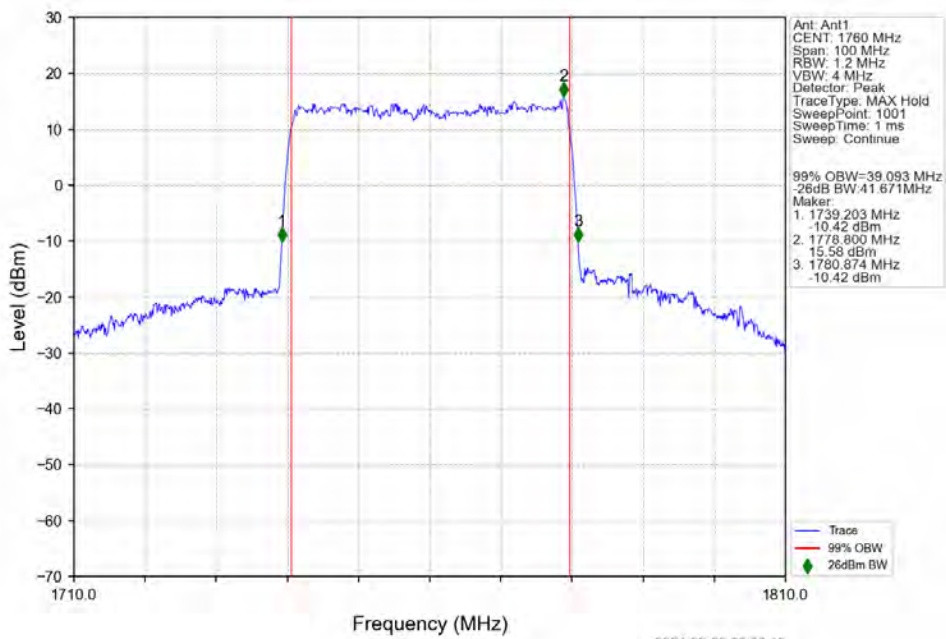

n66 15kHz SISO NTN 40MHz DFT-s-OFDM 256 QAM 1730MHz Outer Full

n66 15kHz SISO NTN 40MHz DFT-s-OFDM 64 QAM 1760MHz Outer Full