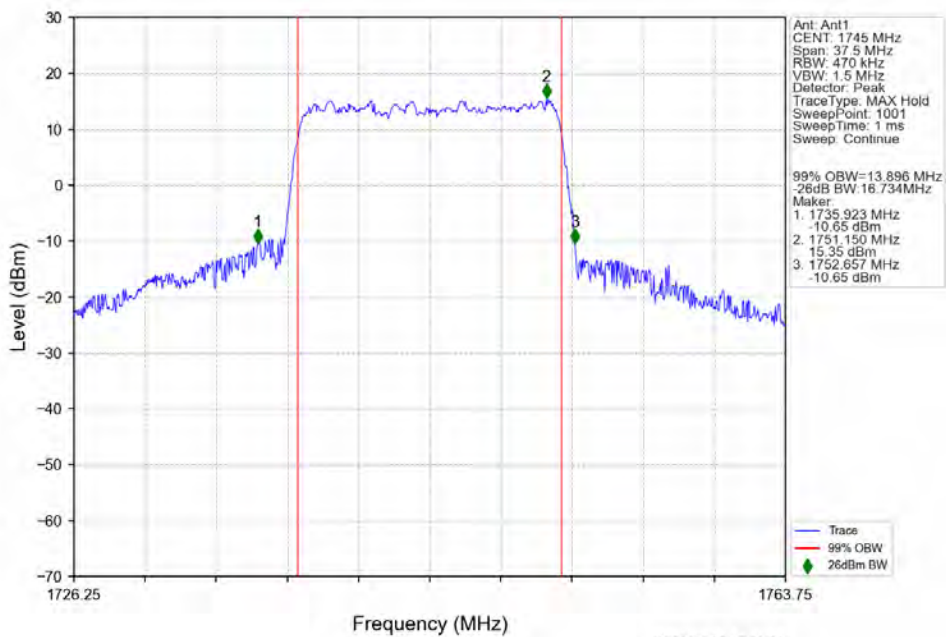

n66 30kHz SISO NTV 15MHz CP-OFDM 16 QAM 1772.5MHz Outer Full

n66 30kHz SISO NTV 15MHz CP-OFDM 16 QAM 1745MHz Outer Full