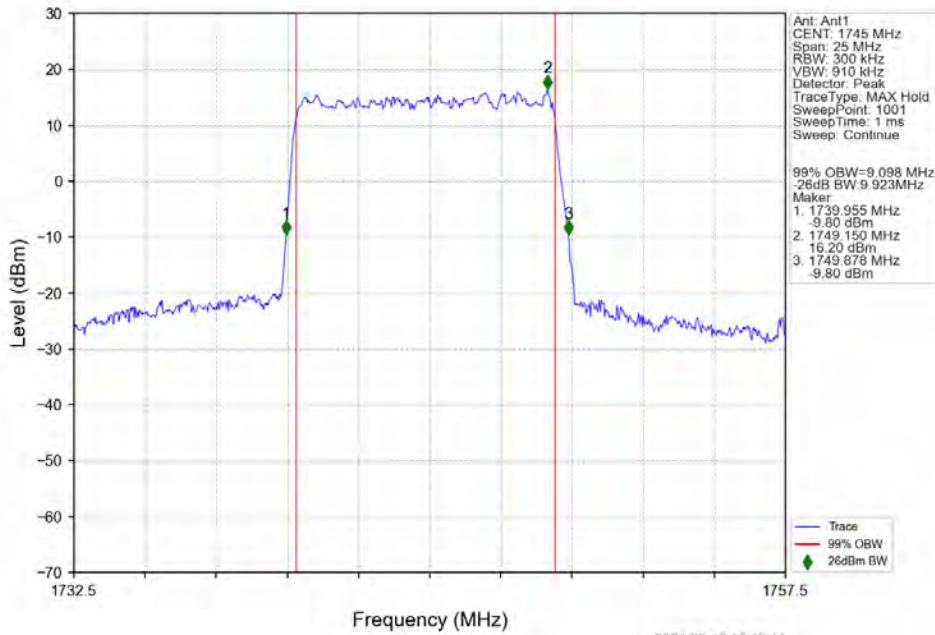

n66 15kHz SISO NTN 10MHz DFT-s-OFDM 16 QAM 1745MHz Outer Full

n66 15kHz SISO NTN 10MHz DFT-s-OFDM 16 QAM 1775MHz Outer Full

n66 15kHz SISO NTN 10MHz DFT-s-OFDM 64 QAM 1715MHz Outer Full

n66 15kHz SISO NTN 10MHz DFT-s-OFDM 64 QAM 1745MHz Outer Full