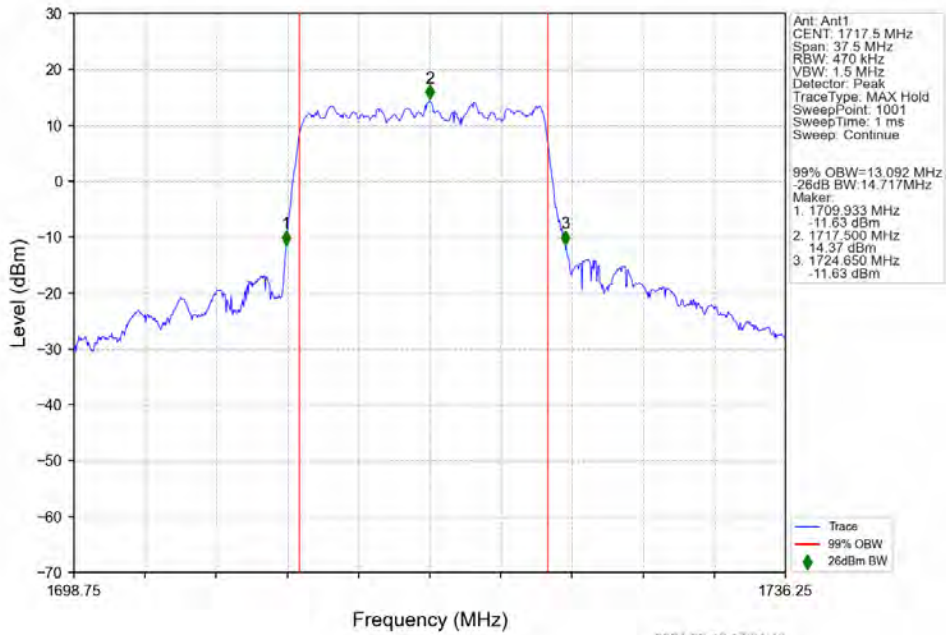

n66 30kHz SISO NTN 15MHz DFT-s-OFDM 64 QAM 1717.5MHz Outer Full

n66 30kHz SISO NTN 15MHz DFT-s-OFDM 64 QAM 1745MHz Outer Full

n66 30kHz SISO NTN 15MHz DFT-s-OFDM 64 QAM 1772.5MHz Outer Full

n66 30kHz SISO NTN 15MHz DFT-s-OFDM 256 QAM 1717.5MHz Outer Full