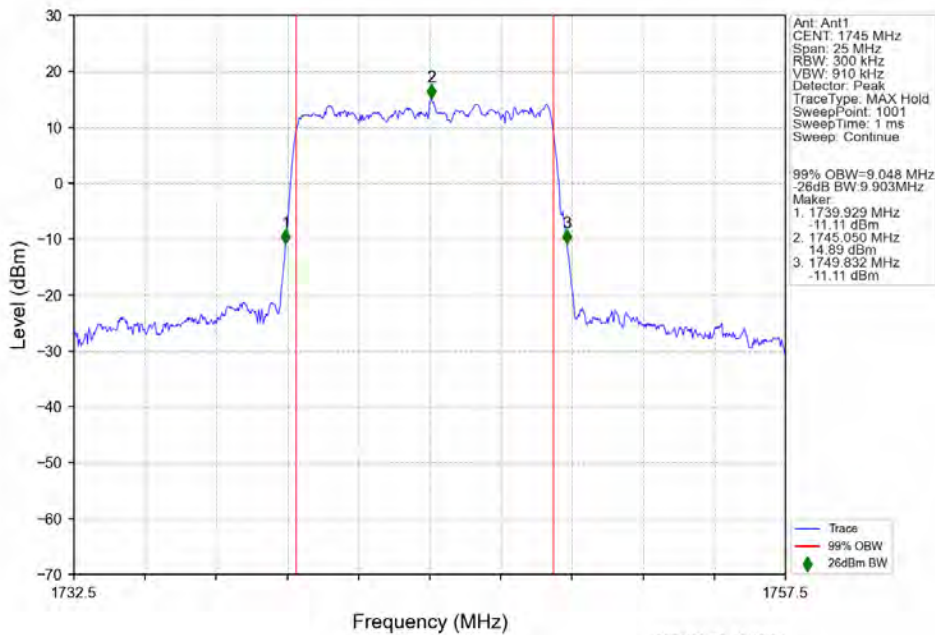

n66 15kHz SISO NTN 10MHz DFT-s-OFDM 256 QAM 1775MHz Outer Full

n66 15kHz SISO NTVN 10MHz DFT-s-OFDM 256 QAM 1745MHz Outer Full