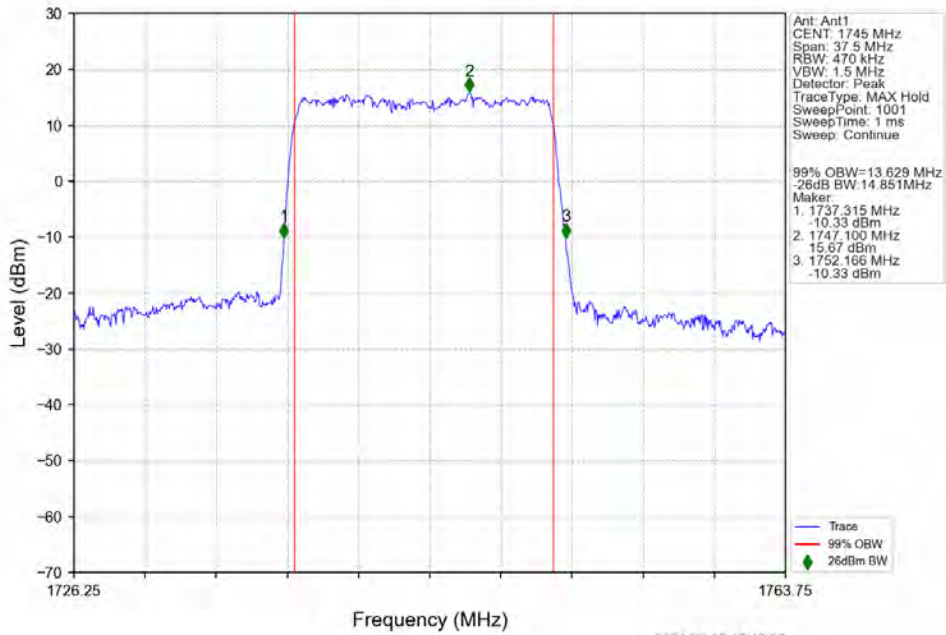

n66 15kHz SISO NTN 15MHz DFT-s-OFDM 64 QAM 1772.5MHz Outer Full

n66 15kHz SISO NTN 15MHz DFT-s-OFDM 64 QAM 1745MHz Outer Full