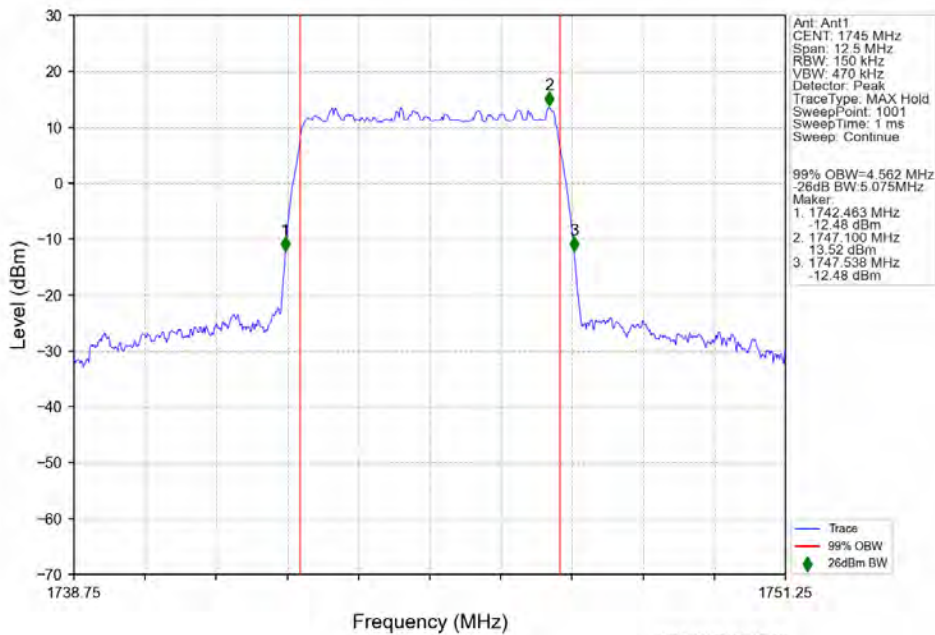

n66 15kHz SISO NTNv 5MHz DFT-s-OFDM 256 QAM 1745MHz Outer Full