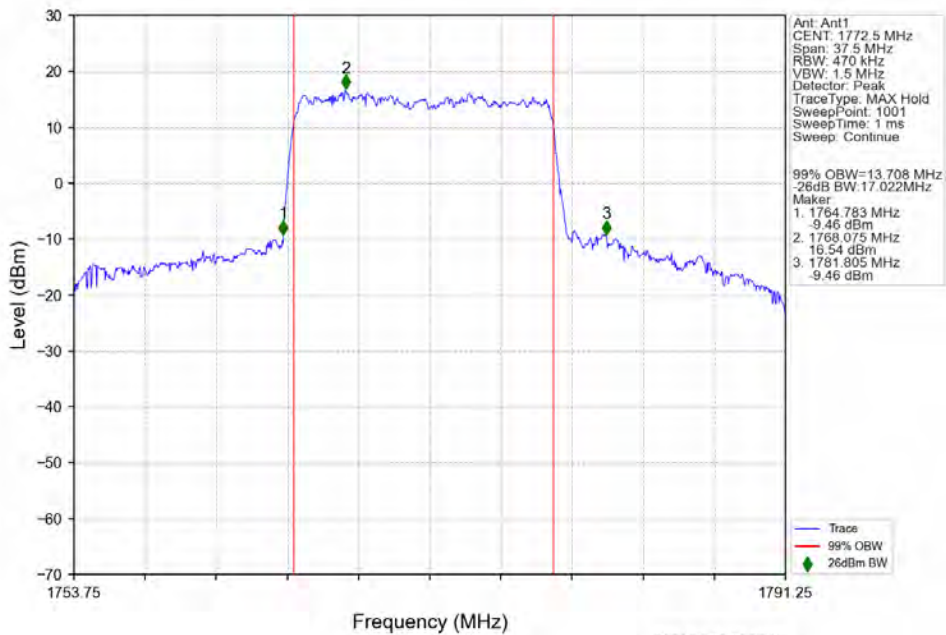

n66 15kHz SISO NTN 15MHz DFT-s-OFDM 256 QAM 1717.5MHz Outer Full

n66 15kHz SISO NTN 15MHz DFT-s-OFDM 64 QAM 1772.5MHz Outer Full