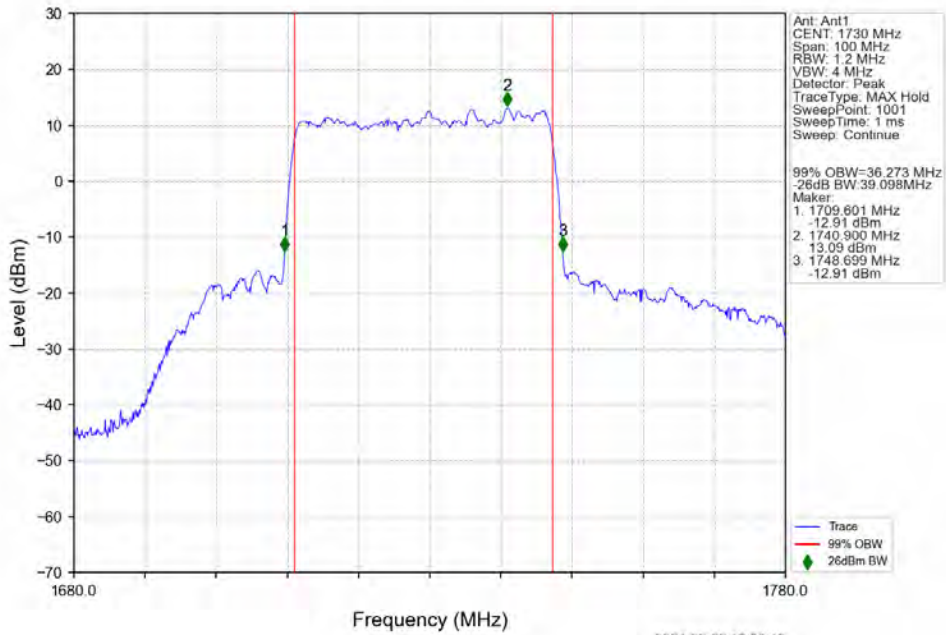

n66 30kHz SISO NTN 40MHz DFT-s-OFDM 64 QAM 1730MHz Outer Full

n66 30kHz SISO NTN 40MHz DFT-s-OFDM 64 QAM 1745MHz Outer Full

n66 30kHz SISO NTN 40MHz DFT-s-OFDM 64 QAM 1760MHz Outer Full

n66 30kHz SISO NTN 40MHz DFT-s-OFDM 256 QAM 1730MHz Outer Full