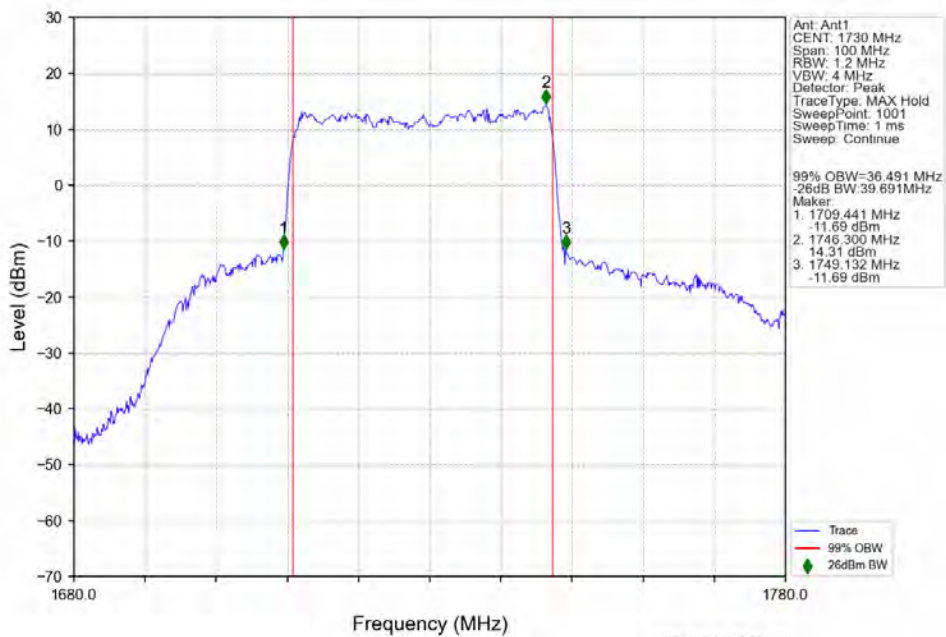

n66 30kHz SISO NTN 40MHz DFT-s-OFDM 64 QAM 1745MHz Outer Full

n66 30kHz SISO NTN 40MHz DFT-s-OFDM 64 QAM 1730MHz Outer Full