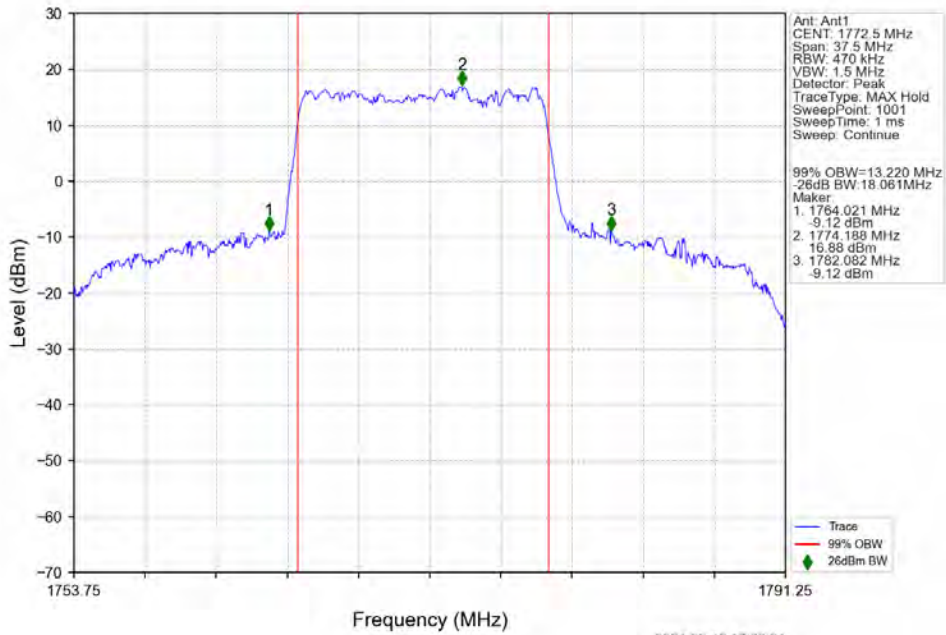

n66 30kHz SISO NTN 15MHz DFT-s-OFDM QPSK 1772.5MHz Outer Full

n66 30kHz SISO NTNv 15MHz DFT-s-OFDM 16 QAM 1717.5MHz Outer Full

n66 30kHz SISO NTNv 15MHz DFT-s-OFDM 16 QAM 1745MHz Outer Full

n66 30kHz SISO NTN 15MHz DFT-s-OFDM 16 QAM 1772.5MHz Outer Full