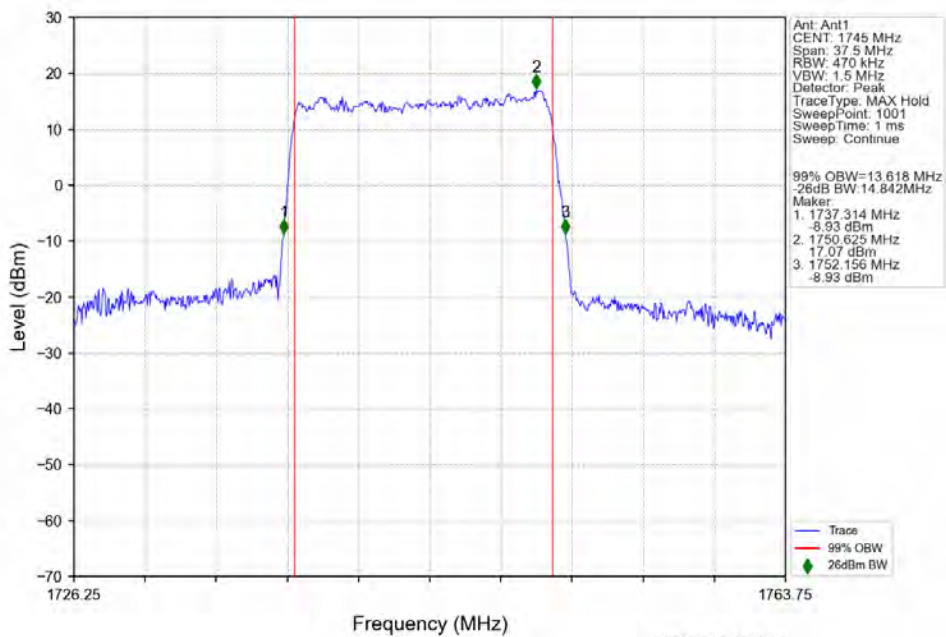

n66 15kHz SISO NTN 15MHz DFT-s-OFDM 16 QAM 1772.5MHz Outer Full

n66 15kHz SISO NTNv 15MHz DFT-s-OFDM 16 QAM 1745MHz Outer Full