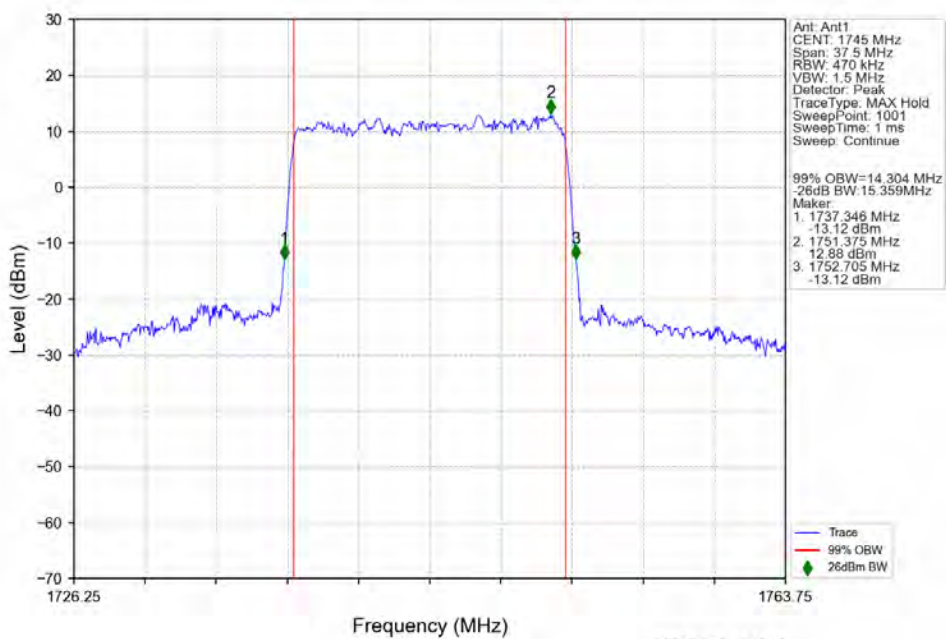

n66 15kHz SISO NTN 15MHz CP-OFDM 256 QAM 1745MHz Outer Full