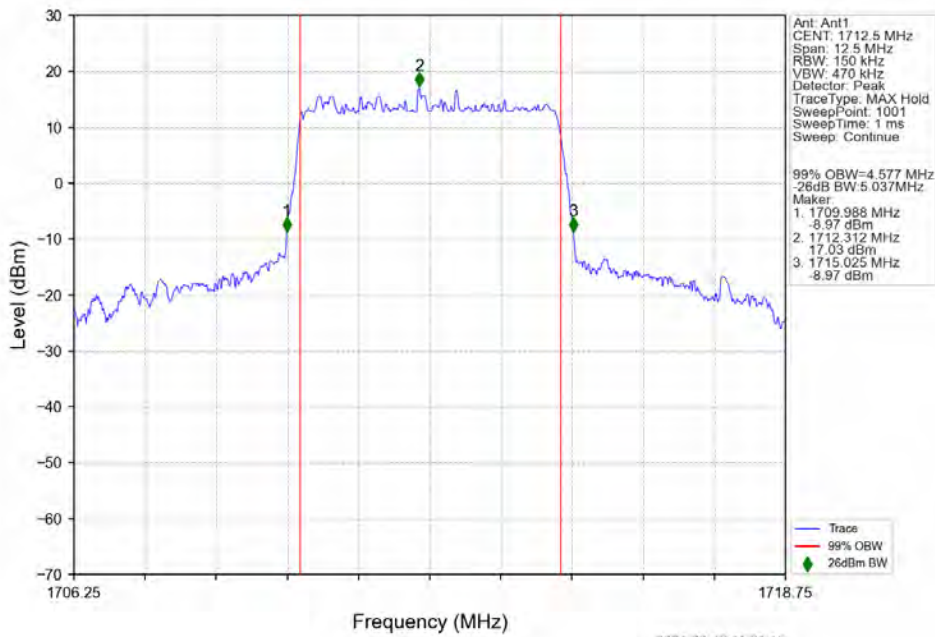

n66 15kHz SISO NTN 5MHz DFT-s-OFDM 16 QAM 1745MHz Outer Full

n66 15kHz SISO NTN 5MHz DFT-s-OFDM 16 QAM 1712.5MHz Outer Full