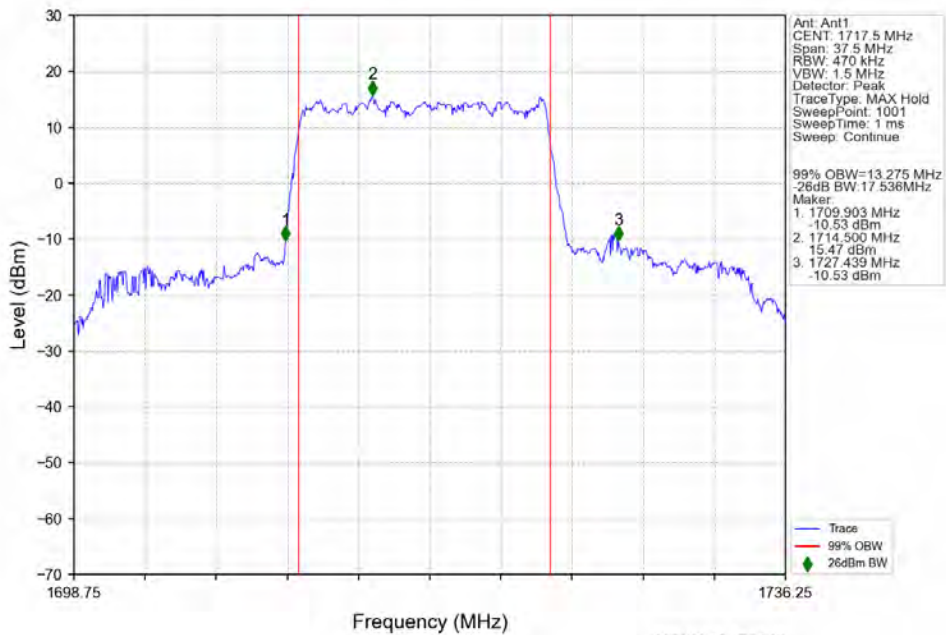

n66 30kHz SISO NTN 15MHz DFT-s-OFDM 64 QAM 1745MHz Outer Full

n66 30kHz SISO NTN 15MHz DFT-s-OFDM 64 QAM 1717.5MHz Outer Full