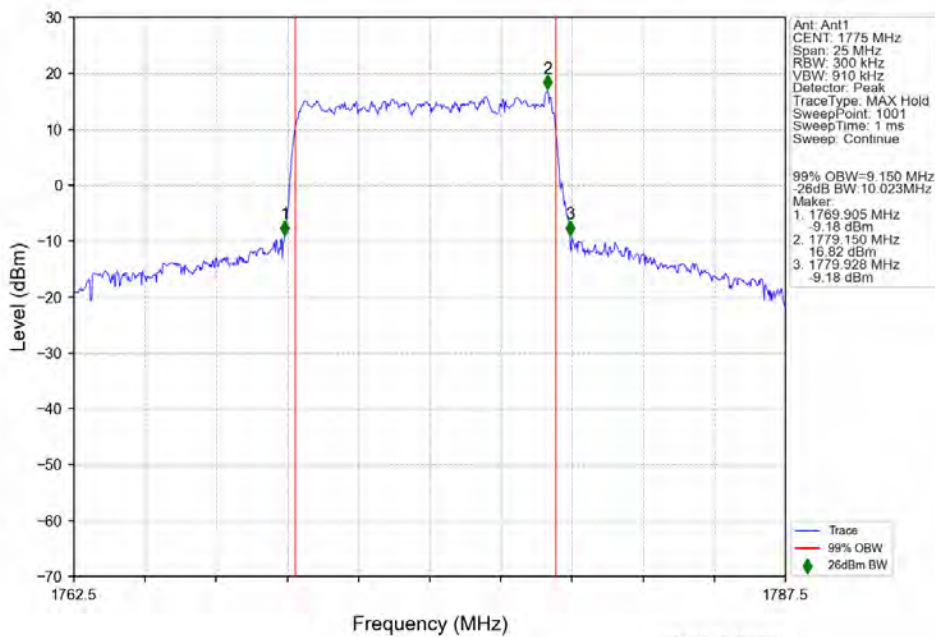

n66 15kHz SISO NTVN 10MHz DFT-s-OFDM 256 QAM 1715MHz Outer Full

n66 15kHz SISO NTN 10MHz DFT-s-OFDM 64 QAM 1775MHz Outer Full