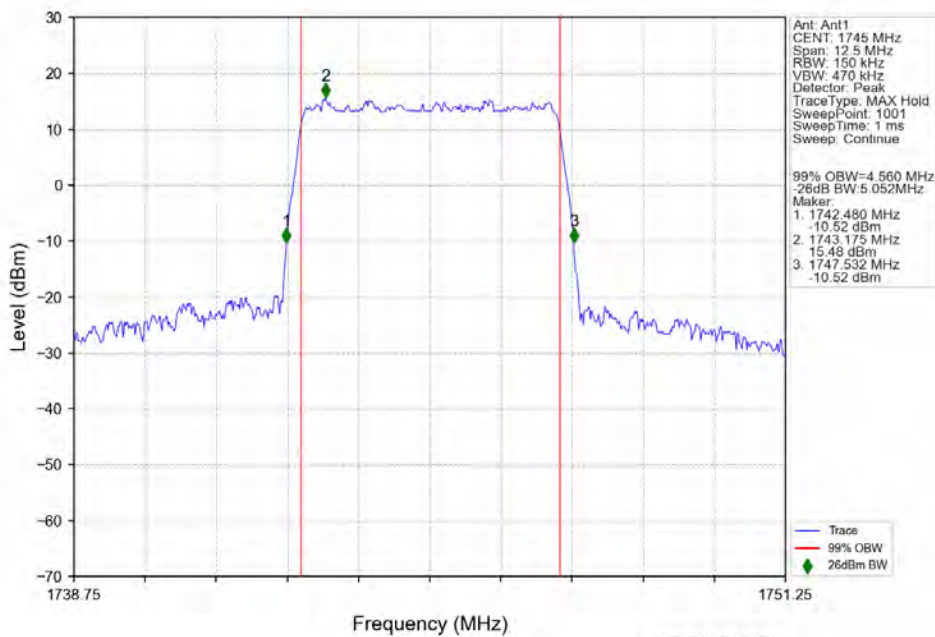

n66 15kHz SISO NTNv 5MHz DFT-s-OFDM 16 QAM 1777.5MHz Outer Full

n66 15kHz SISO NTN 5MHz DFT-s-OFDM 16 QAM 1745MHz Outer Full