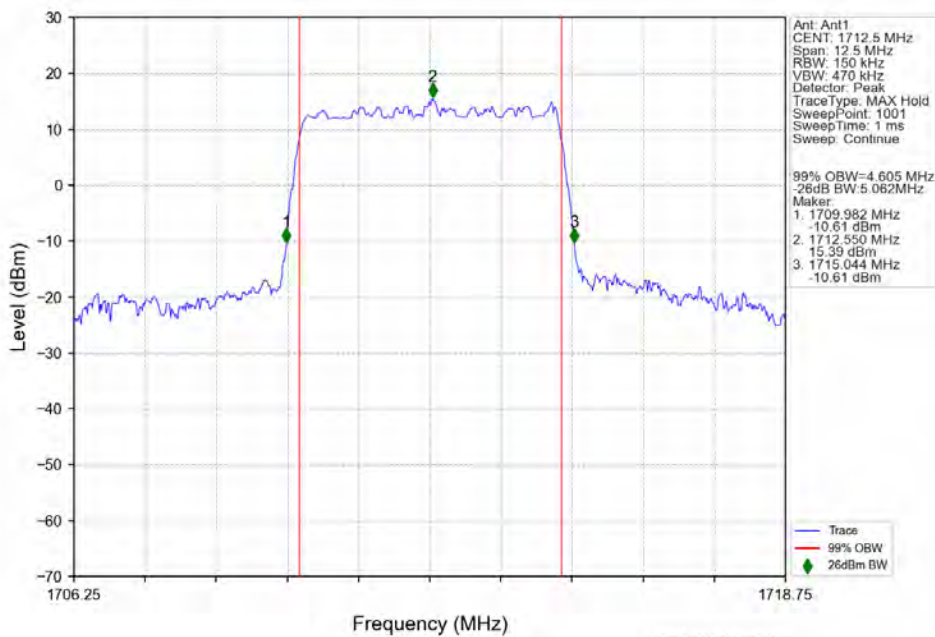

n66 15kHz SISO NTV 5MHz DFT-s-OFDM 64 QAM 1745MHz Outer Full

n66 15kHz SISO NTNv 5MHz DFT-s-OFDM 64 QAM 1712.5MHz Outer Full