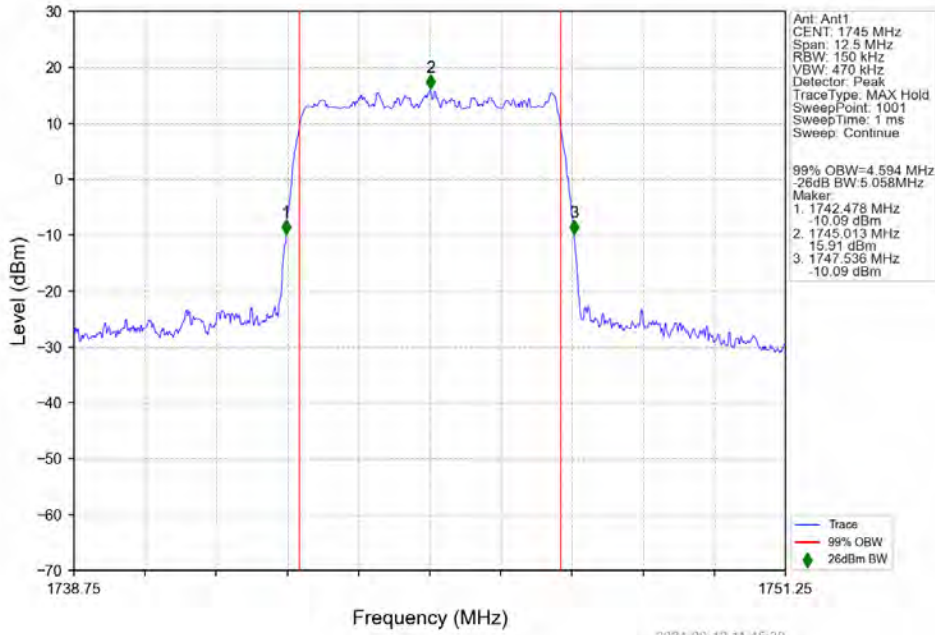

n66 15kHz SISO NTV 5MHz DFT-s-OFDM 64 QAM 1777.5MHz Outer Full

n66 15kHz SISO NTV 5MHz DFT-s-OFDM 64 QAM 1745MHz Outer Full