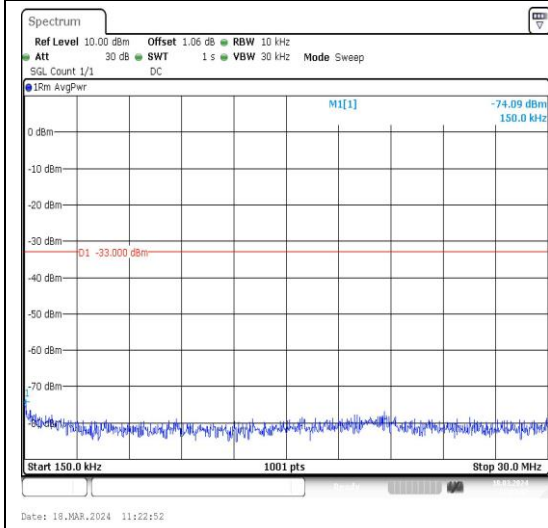

Band66_15MHz_QPSK_132597_1RB#0_3000~20000_3000~20000

Band66_15MHz_16QAM_132597_1RB#0_0.009~0.15_0.009~0.15

Band66_15MHz_QPSK_132597_1RB#0_0.15~30_0.15~30

Band66_15MHz_16QAM_132597_1RB#0_0.30~100_0.30~1000