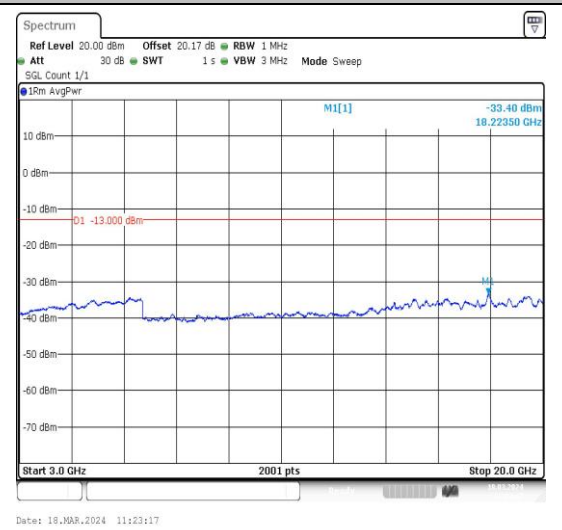

Band66_15MHz_QPSK_132597_1RB#0_3000~20000_3000~20000

Band66_15MHz_16QAM_132597_1RB#0_0.009~0.15_0.009~0.15

Band66_15MHz_QPSK_132597_1RB#0_0.15~30_0.15~30

Band66_15MHz_16QAM_132597_1RB#0_0.30~100_0.30~1000

Band66_20MHz_16QAM_132572_1RB#0_1000~ 3000_1000~3000	Band66_20MHz_16QAM_132572_1RB#0_3000~2 0000_3000~20000
---	---

Appendix F: Frequency Stability

Test Result

Band	Bandwidth	Modulation	Channel	RB Configure	Voltage		Deviation (Hz)	Deviation (ppm)	Limit (ppm)	Verdict
					Voltage [Vdc]	Temperature (°C)				
Band66	1.4MHz	QPSK	131979	6RB#0	VN	NT	10.17	0.005945	±2.5	PASS
Band66	1.4MHz	QPSK	131979	6RB#0	VL	NT	-3.35	-0.001958	±2.5	PASS
Band66	1.4MHz	QPSK	131979	6RB#0	VH	NT	-12.79	-0.007476	±2.5	PASS
Band66	1.4MHz	16QAM	131979	6RB#0	VN	NT	-3.28	-0.001917	±2.5	PASS
Band66	1.4MHz	16QAM	131979	6RB#0	VL	NT	8.44	0.004934	±2.5	PASS
Band66	1.4MHz	16QAM	131979	6RB#0	VH	NT	-10.27	-0.006003	±2.5	PASS
Band66	1.4MHz	QPSK	132322	6RB#0	VN	NT	-21.97	-0.012590	±2.5	PASS
Band66	1.4MHz	QPSK	132322	6RB#0	VL	NT	-8.38	-0.004802	±2.5	PASS
Band66	1.4MHz	QPSK	132322	6RB#0	VH	NT	-11.29	-0.006470	±2.5	PASS
Band66	1.4MHz	16QAM	132322	6RB#0	VN	NT	6.27	0.003593	±2.5	PASS
Band66	1.4MHz	16QAM	132322	6RB#0	VL	NT	-3.03	-0.001736	±2.5	PASS
Band66	1.4MHz	16QAM	132322	6RB#0	VH	NT	-7.91	-0.004533	±2.5	PASS
Band66	1.4MHz	QPSK	132665	6RB#0	VN	NT	18.53	0.010414	±2.5	PASS
Band66	1.4MHz	QPSK	132665	6RB#0	VL	NT	14.73	0.008279	±2.5	PASS
Band66	1.4MHz	QPSK	132665	6RB#0	VH	NT	14.31	0.008042	±2.5	PASS
Band66	1.4MHz	16QAM	132665	6RB#0	VN	NT	10.87	0.006109	±2.5	PASS
Band66	1.4MHz	16QAM	132665	6RB#0	VL	NT	4.31	0.002422	±2.5	PASS
Band66	1.4MHz	16QAM	132665	6RB#0	VH	NT	-6.68	-0.003754	±2.5	PASS