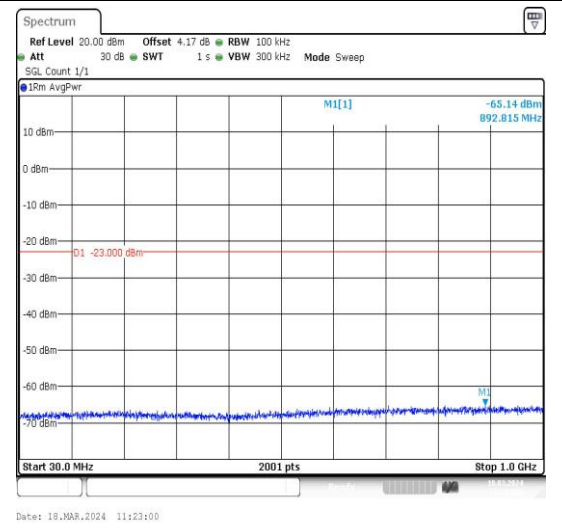

Band66_15MHz_QPSK_132597_1RB#0_3000~20000_3000~20000

Band66_15MHz_16QAM_132597_1RB#0_0.009~0.15_0.009~0.15

Band66_15MHz_QPSK_132597_1RB#0_0.15~30_0.15~30

Band66_15MHz_16QAM_132597_1RB#0_0.30~100_0.30~1000