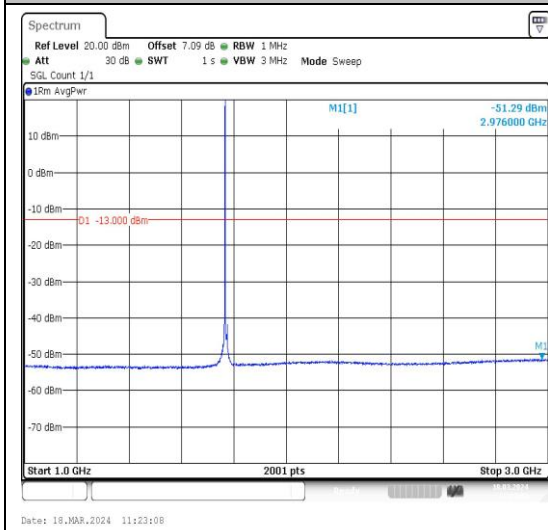

Band66_15MHz_QPSK_132597_1RB#0_3000~20000_3000~20000

Band66_15MHz_16QAM_132597_1RB#0_0.009~0.15_0.009~0.15

Band66_15MHz_QPSK_132597_1RB#0_0.15~30_0.15~30

Band66_15MHz_16QAM_132597_1RB#0_0.30~100_0.30~1000