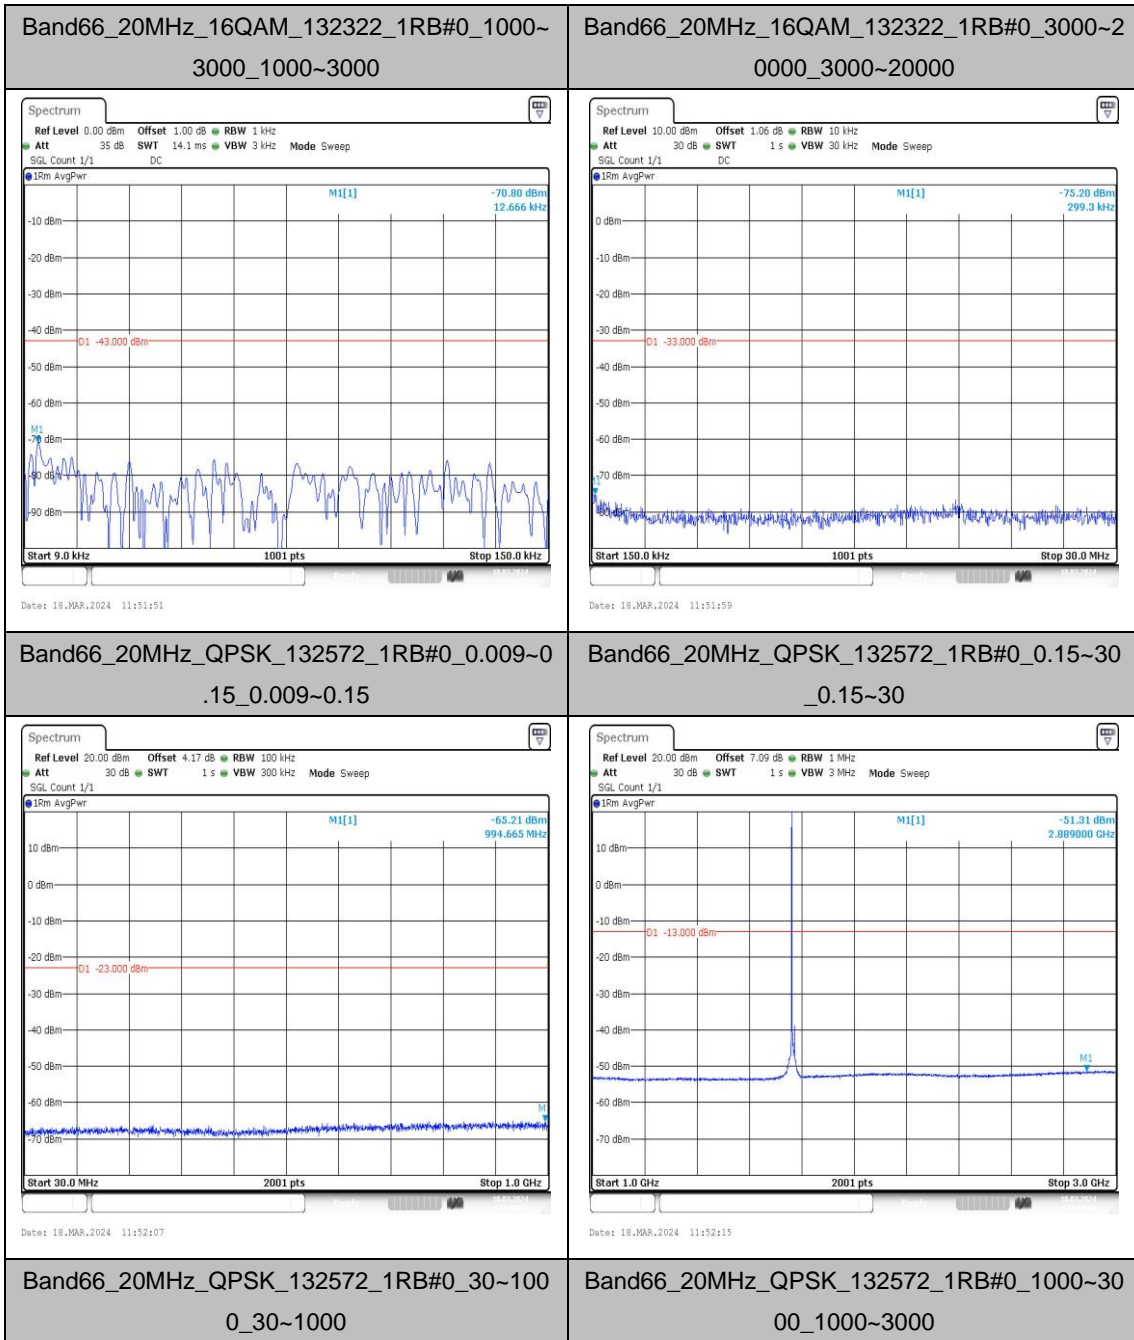

Band66_15MHz_QPSK_132597_1RB#0_3000~20000_3000~20000

Band66_15MHz_16QAM_132597_1RB#0_0.009~0.15_0.009~0.15

Band66_15MHz_QPSK_132597_1RB#0_0.15~30_0.15~30

Band66_15MHz_16QAM_132597_1RB#0_0.30~100_0.30~1000