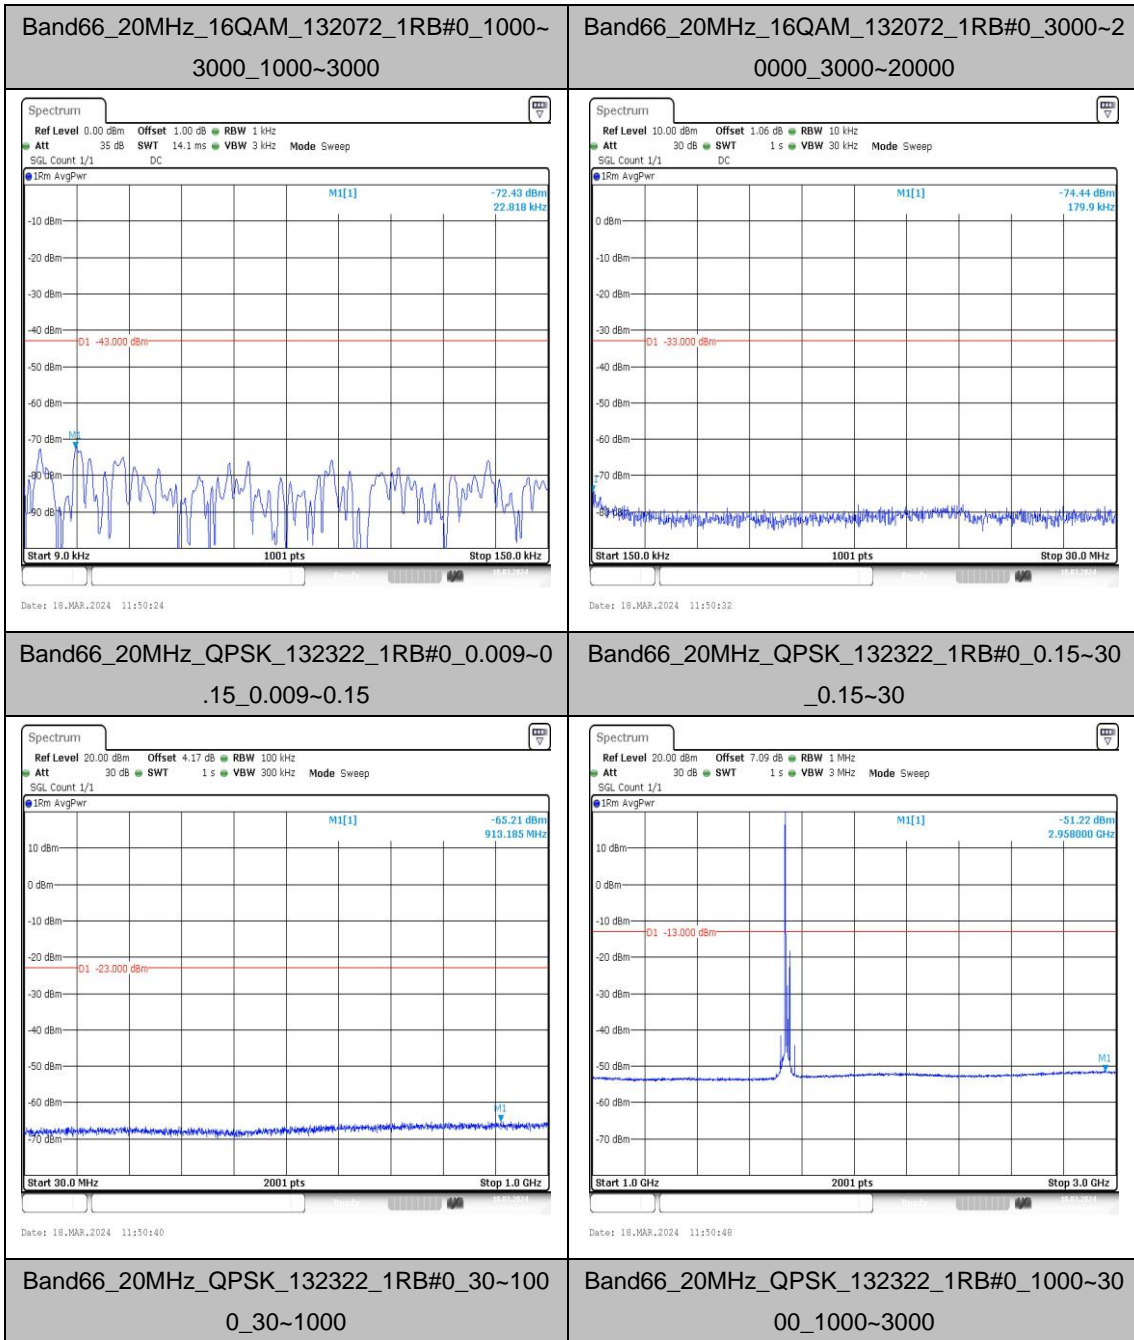

Band66_15MHz_QPSK_132597_1RB#0_3000~20000_3000~20000

Band66_15MHz_16QAM_132597_1RB#0_0.009~0.15_0.009~0.15

Band66_15MHz_QPSK_132597_1RB#0_0.15~30_0.15~30

Band66_15MHz_16QAM_132597_1RB#0_0.30~100_0.30~1000