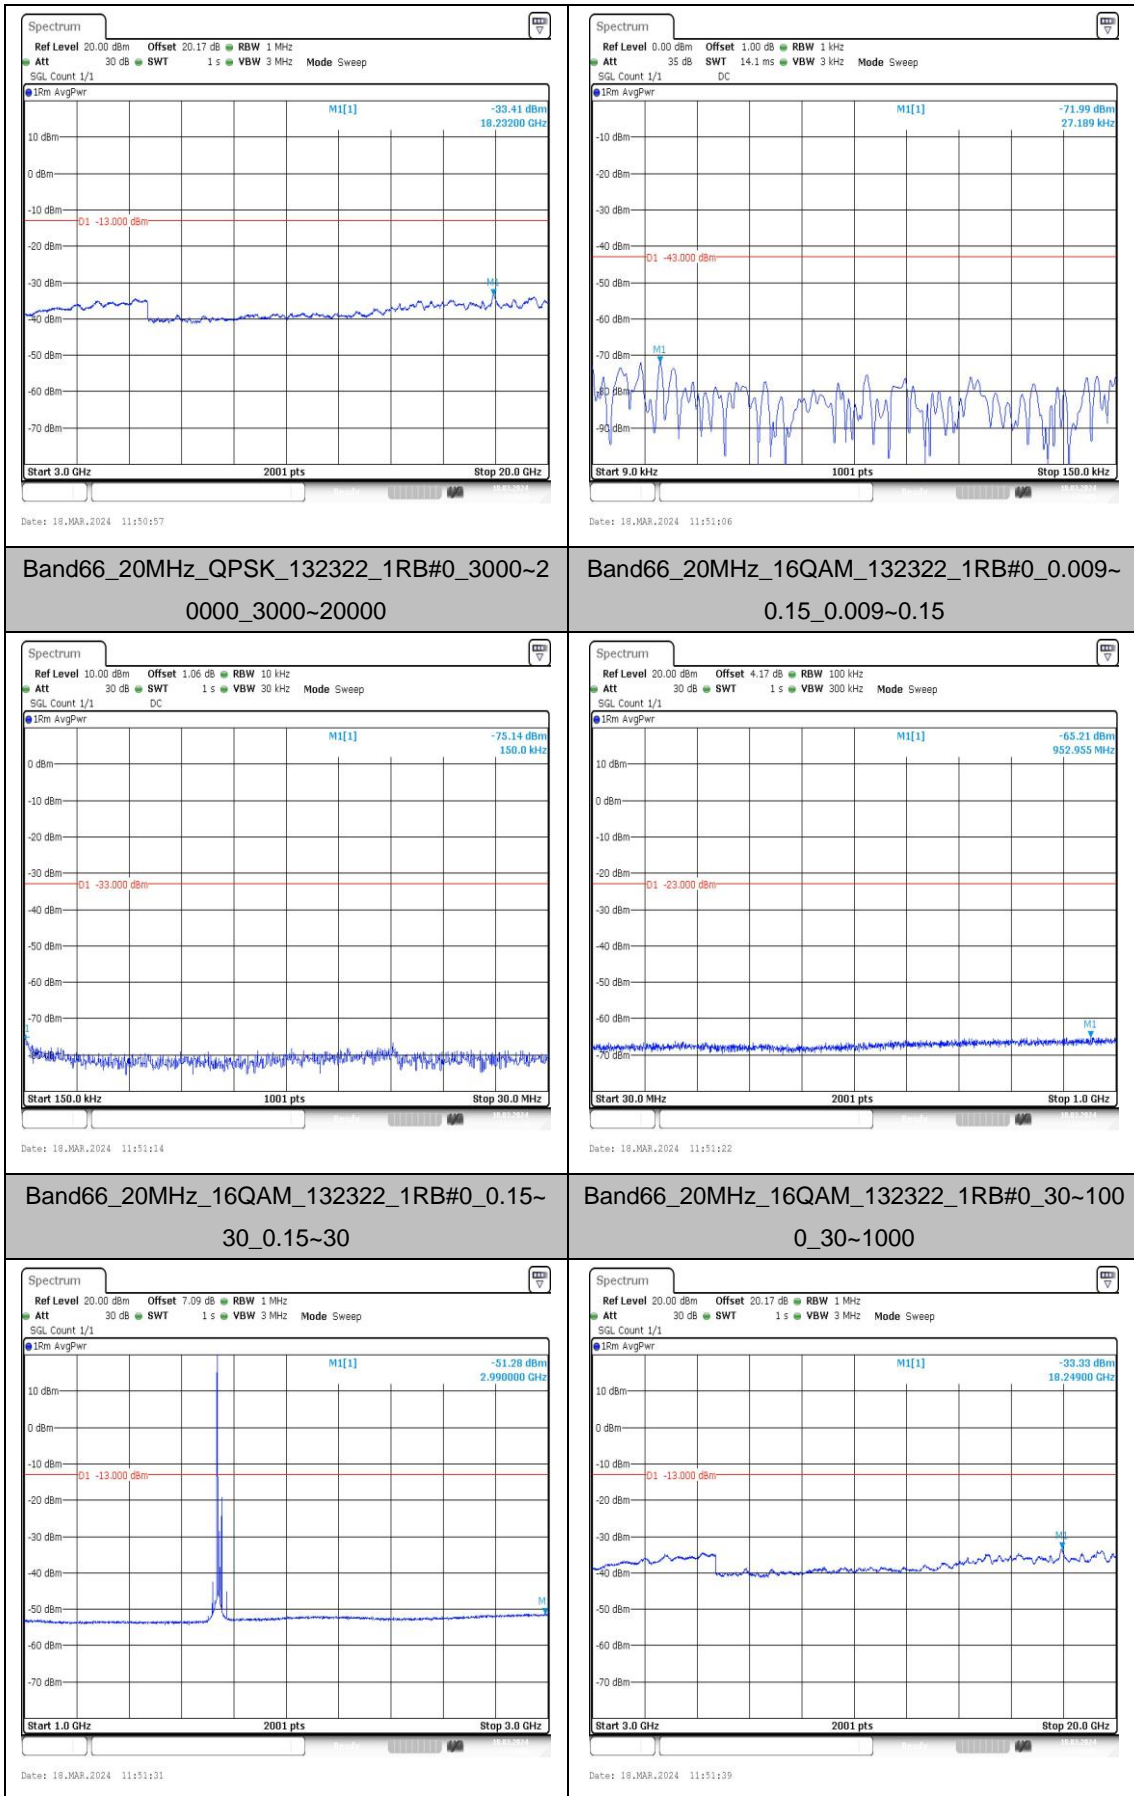

Band66_15MHz_QPSK_132597_1RB#0_3000~20000_3000~20000

Band66_15MHz_16QAM_132597_1RB#0_0.009~0.15_0.009~0.15

Band66_15MHz_QPSK_132597_1RB#0_0.15~30_0.15~30

Band66_15MHz_16QAM_132597_1RB#0_0.30~100_0.30~1000