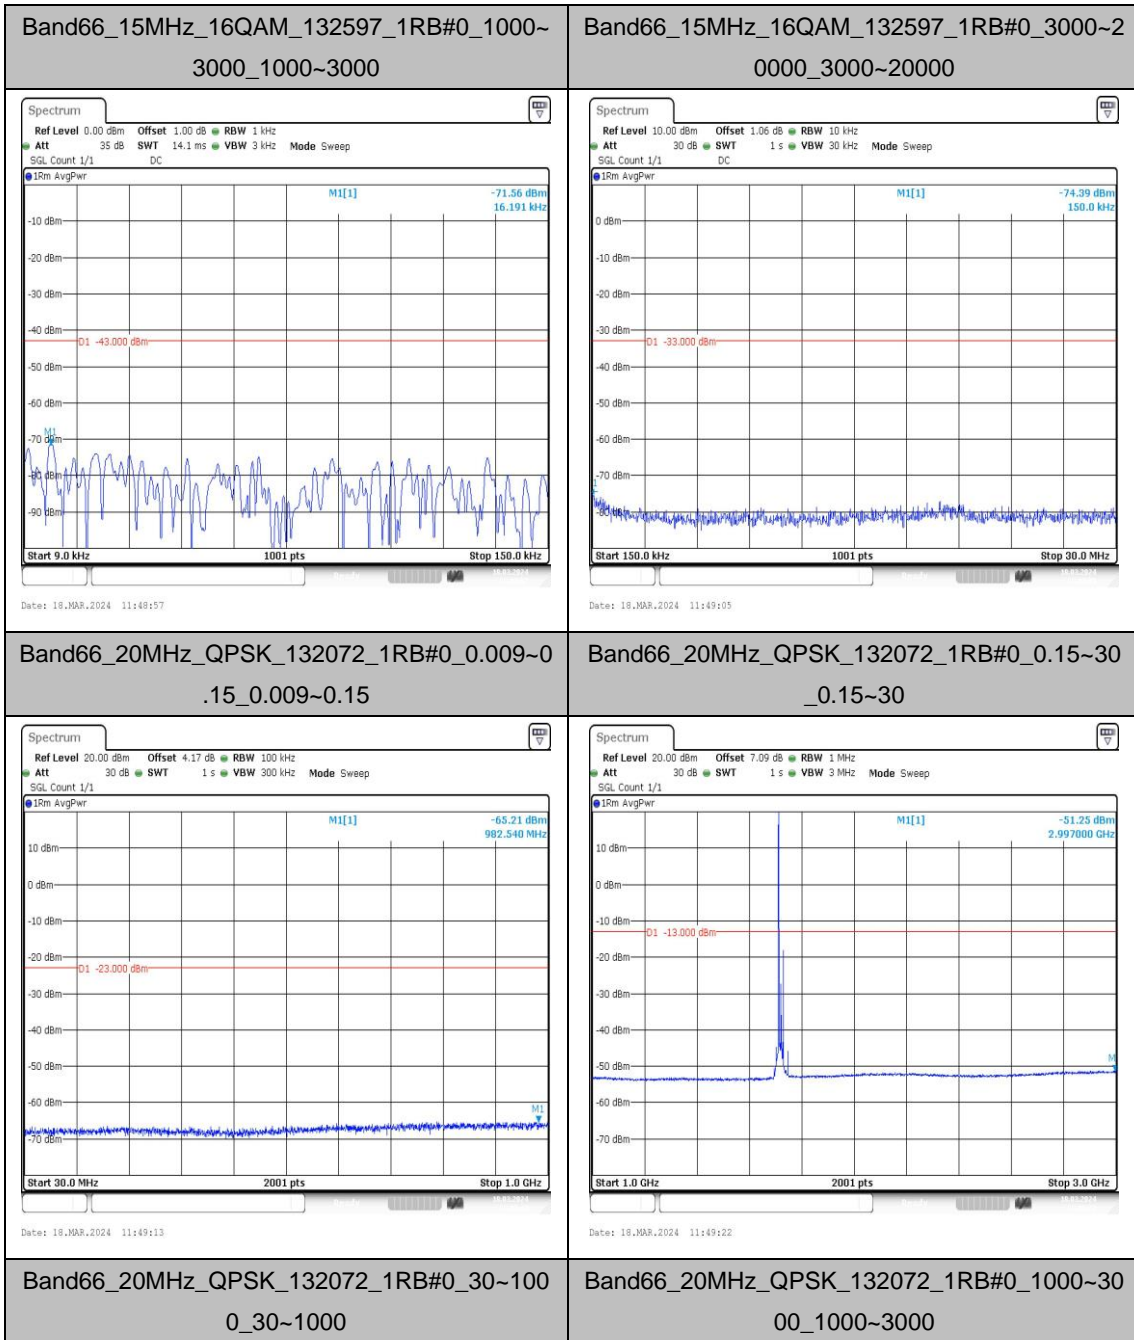

Band66_15MHz_QPSK_132597_1RB#0_3000~20000_3000~20000

Band66_15MHz_16QAM_132597_1RB#0_0.009~0.15_0.009~0.15

Band66_15MHz_QPSK_132597_1RB#0_0.15~30_0.15~30

Band66_15MHz_16QAM_132597_1RB#0_0.30~100_0.30~1000