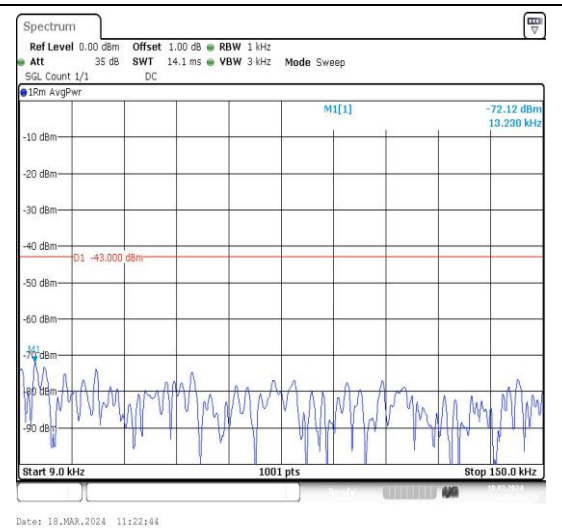

Band66_15MHz_QPSK_132597_1RB#0_3000~20000_3000~20000

Band66_15MHz_16QAM_132597_1RB#0_0.009~0.15_0.009~0.15

Band66_15MHz_QPSK_132597_1RB#0_0.15~30_0.15~30

Band66_15MHz_16QAM_132597_1RB#0_0.30~100_0.30~1000