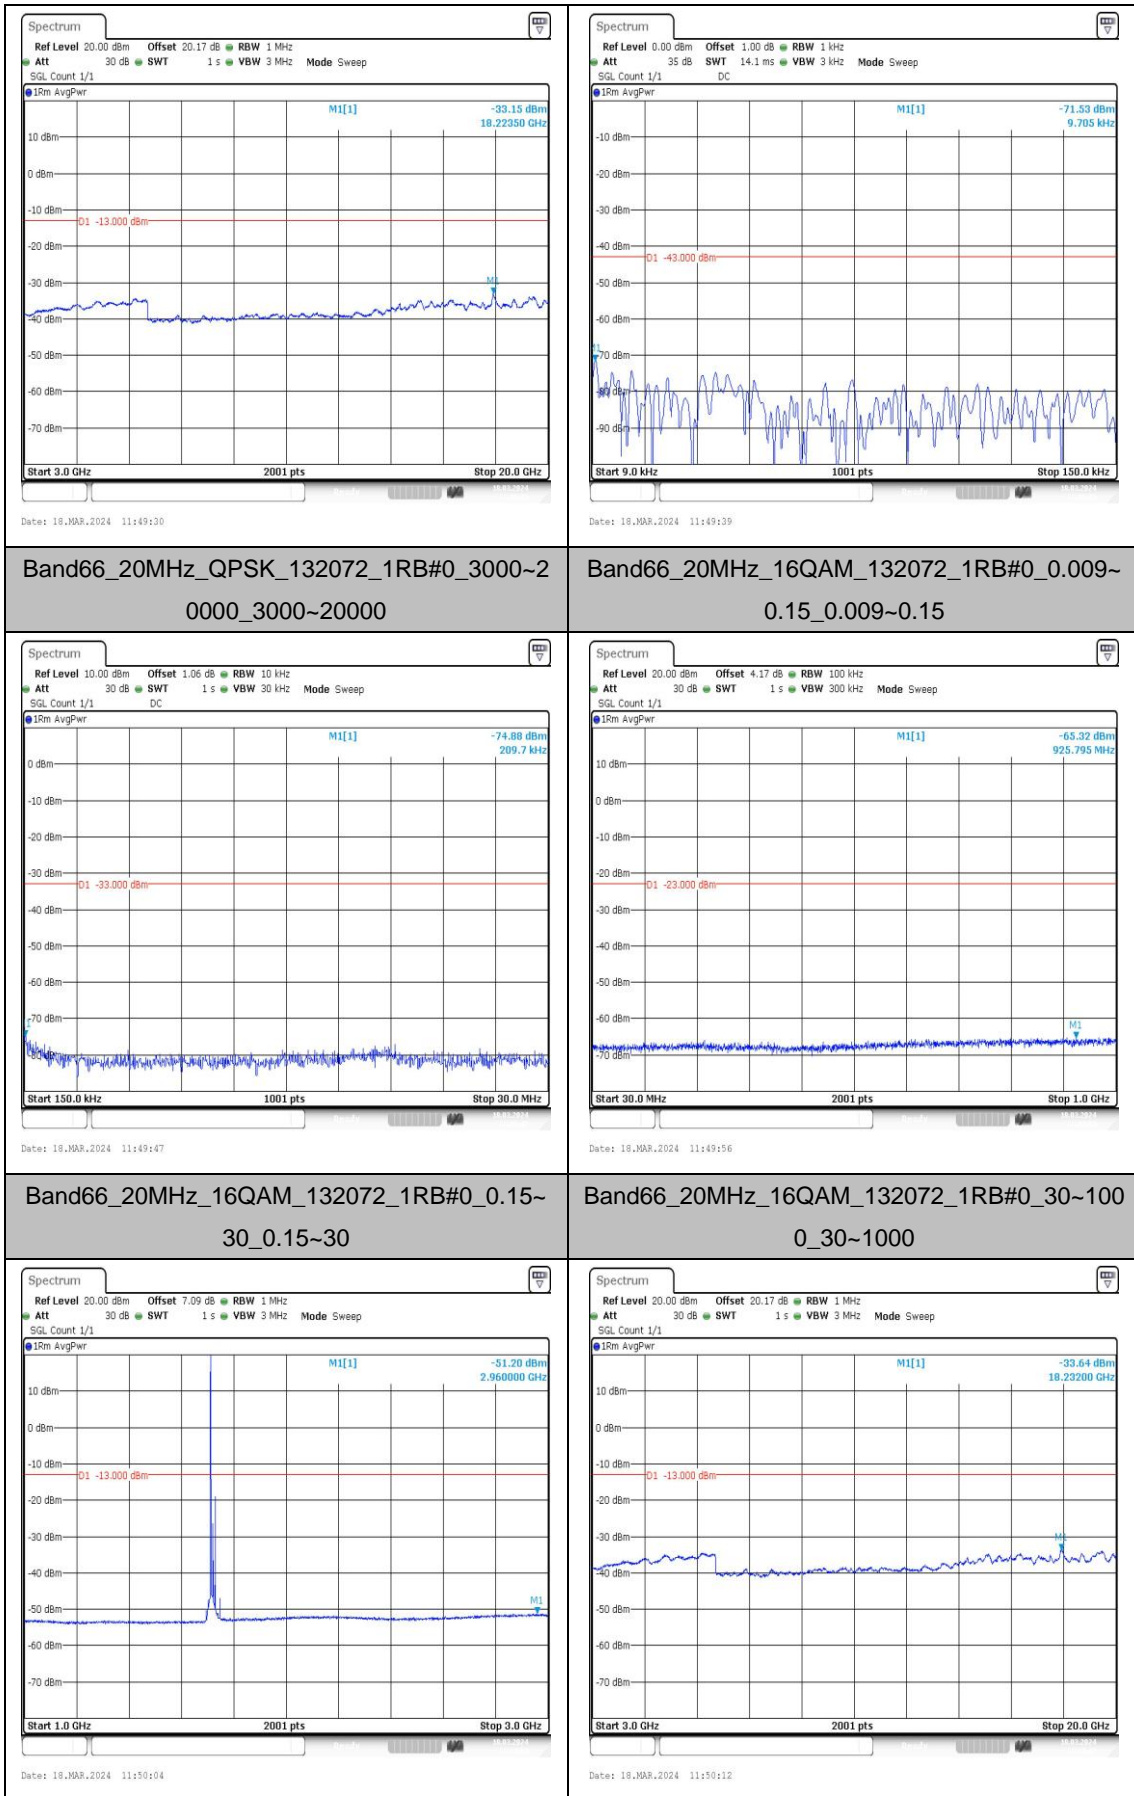

Band66_15MHz_QPSK_132597_1RB#0_3000~20000_3000~20000

Band66_15MHz_16QAM_132597_1RB#0_0.009~0.15_0.009~0.15

Band66_15MHz_QPSK_132597_1RB#0_0.15~30_0.15~30

Band66_15MHz_16QAM_132597_1RB#0_0.30~100_0.30~1000