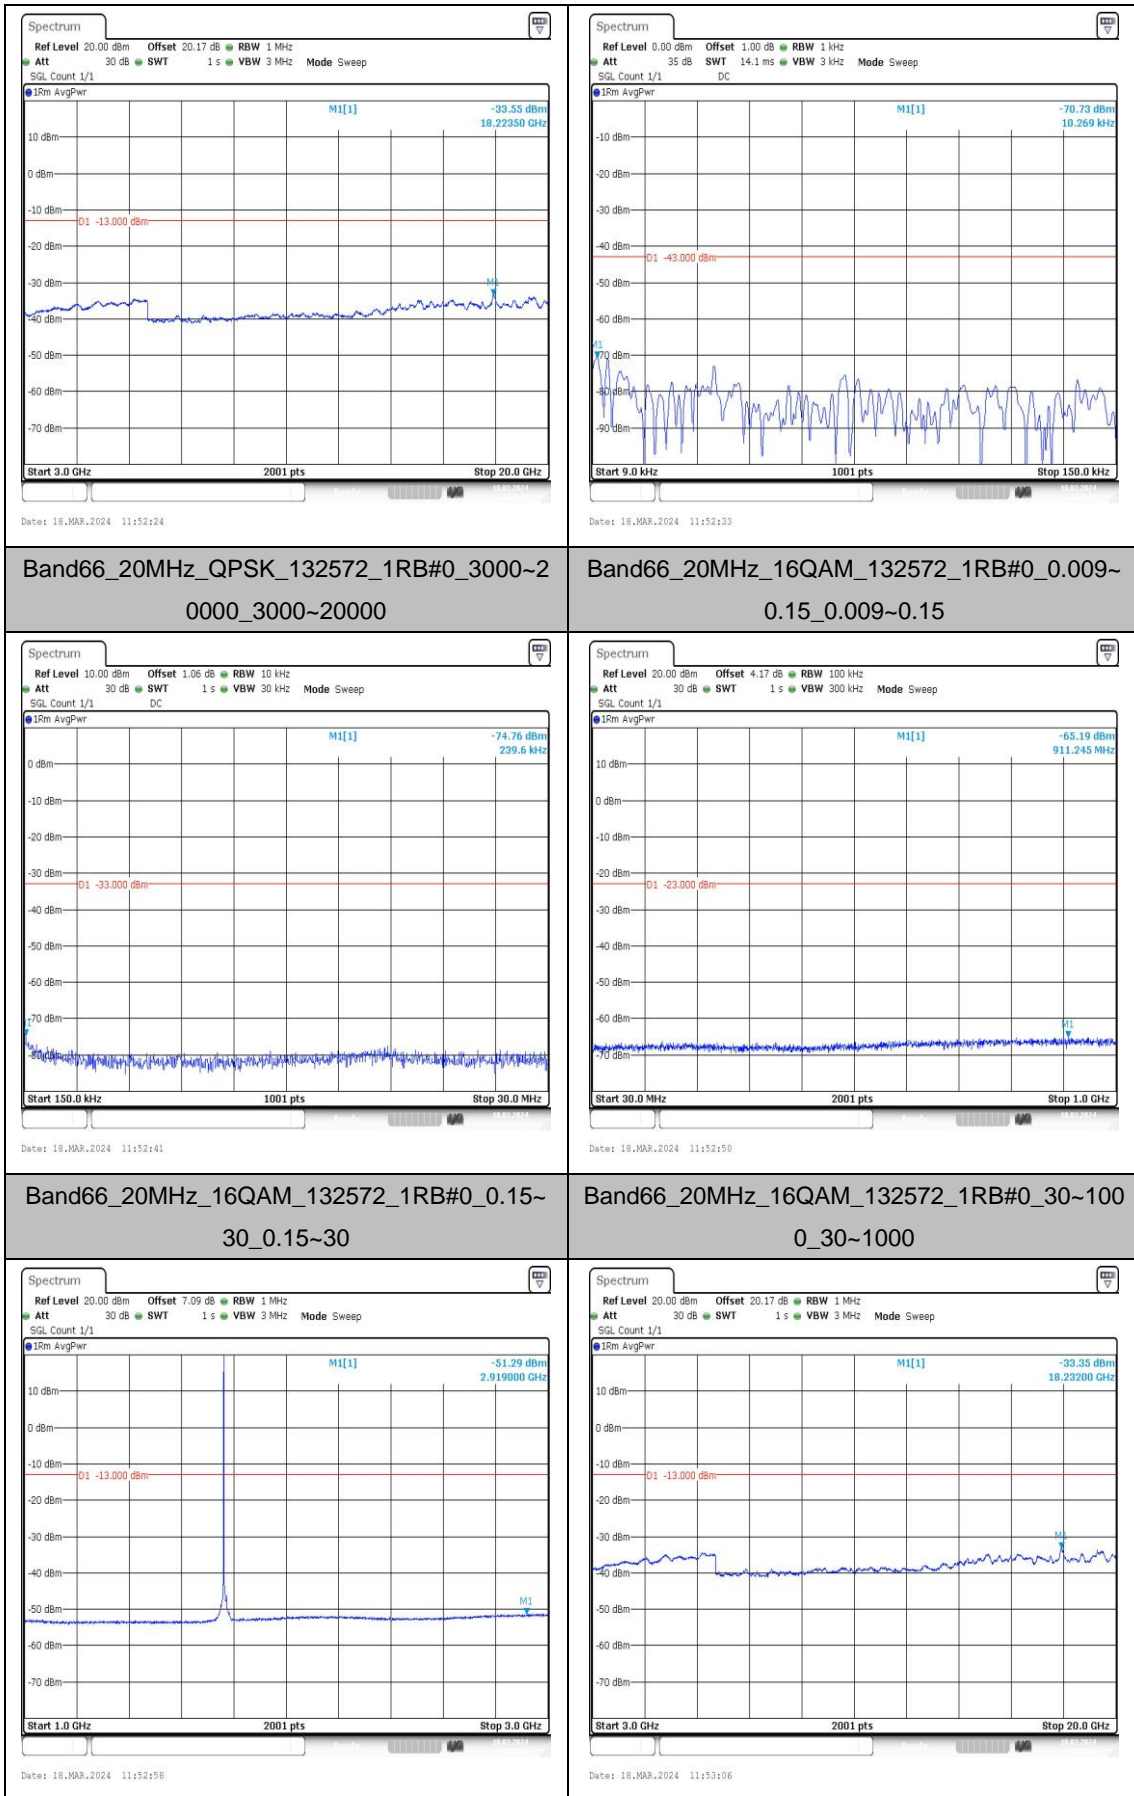

Band66_15MHz_QPSK_132597_1RB#0_3000~20000_3000~20000

Band66_15MHz_16QAM_132597_1RB#0_0.009~0.15_0.009~0.15

Band66_15MHz_QPSK_132597_1RB#0_0.15~30_0.15~30

Band66_15MHz_16QAM_132597_1RB#0_0.30~100_0.30~1000