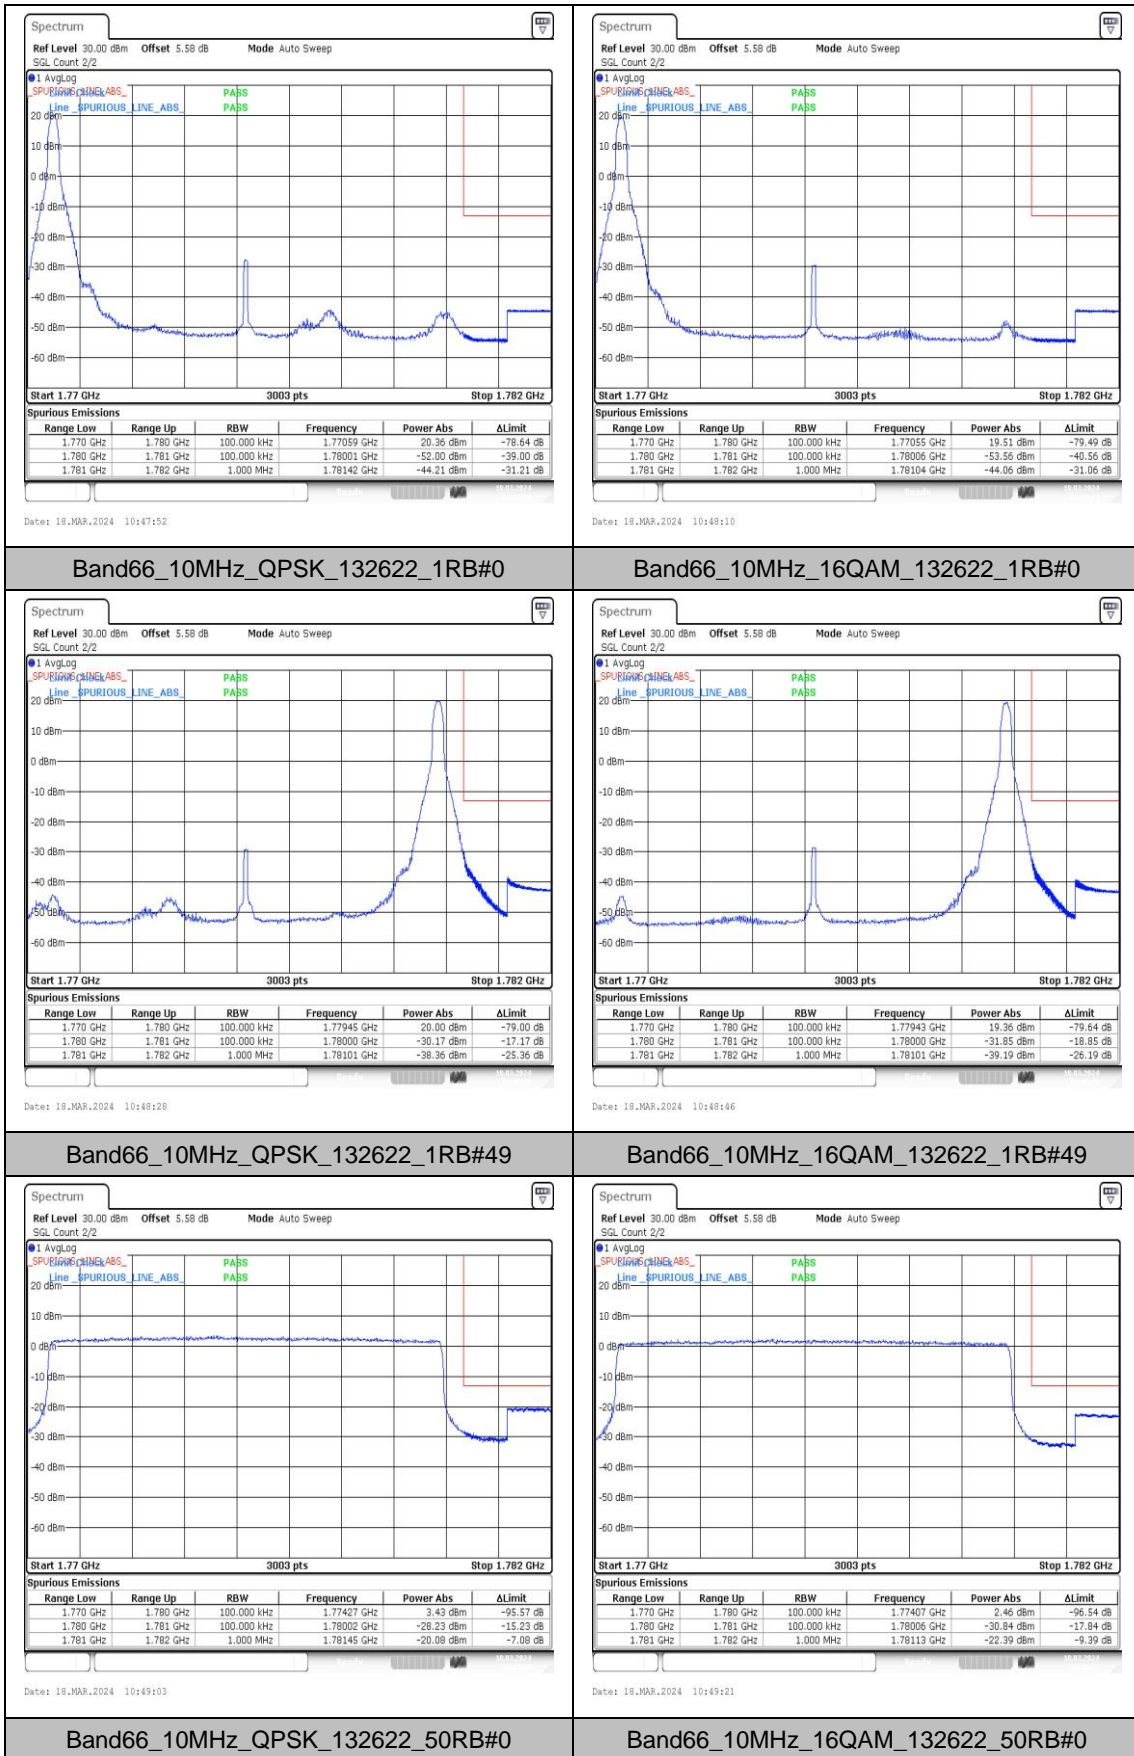

### Test Graphs

**Band66\_1.4MHz\_QPSK\_132665\_1RB#0**      **Band66\_1.4MHz\_16QAM\_132665\_1RB#0**

**Band66\_1.4MHz\_QPSK\_132665\_1RB#5**      **Band66\_1.4MHz\_16QAM\_132665\_1RB#5**

**Band66\_1.4MHz\_QPSK\_132665\_6RB#0**      **Band66\_1.4MHz\_16QAM\_132665\_6RB#0**

**Band66\_3MHz\_QPSK\_132657\_1RB#0**      **Band66\_3MHz\_16QAM\_132657\_1RB#0**

**Band66\_3MHz\_QPSK\_132657\_1RB#14**      **Band66\_3MHz\_16QAM\_132657\_1RB#14**

**Band66\_3MHz\_QPSK\_132657\_15RB#0**      **Band66\_3MHz\_16QAM\_132657\_15RB#0**