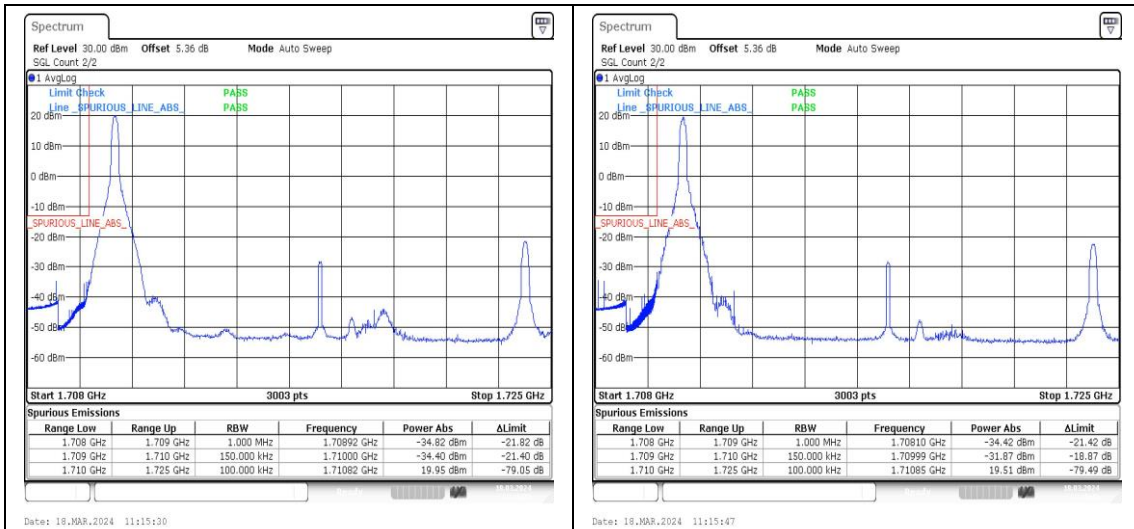

### Test Graphs

**Band66\_1.4MHz\_QPSK\_132665\_1RB#0**      **Band66\_1.4MHz\_16QAM\_132665\_1RB#0**

**Band66\_1.4MHz\_QPSK\_132665\_1RB#5**      **Band66\_1.4MHz\_16QAM\_132665\_1RB#5**

**Band66\_1.4MHz\_QPSK\_132665\_6RB#0**      **Band66\_1.4MHz\_16QAM\_132665\_6RB#0**

**Band66\_3MHz\_QPSK\_132657\_1RB#0**      **Band66\_3MHz\_16QAM\_132657\_1RB#0**

**Band66\_3MHz\_QPSK\_132657\_1RB#14**      **Band66\_3MHz\_16QAM\_132657\_1RB#14**

**Band66\_3MHz\_QPSK\_132657\_15RB#0**      **Band66\_3MHz\_16QAM\_132657\_15RB#0**