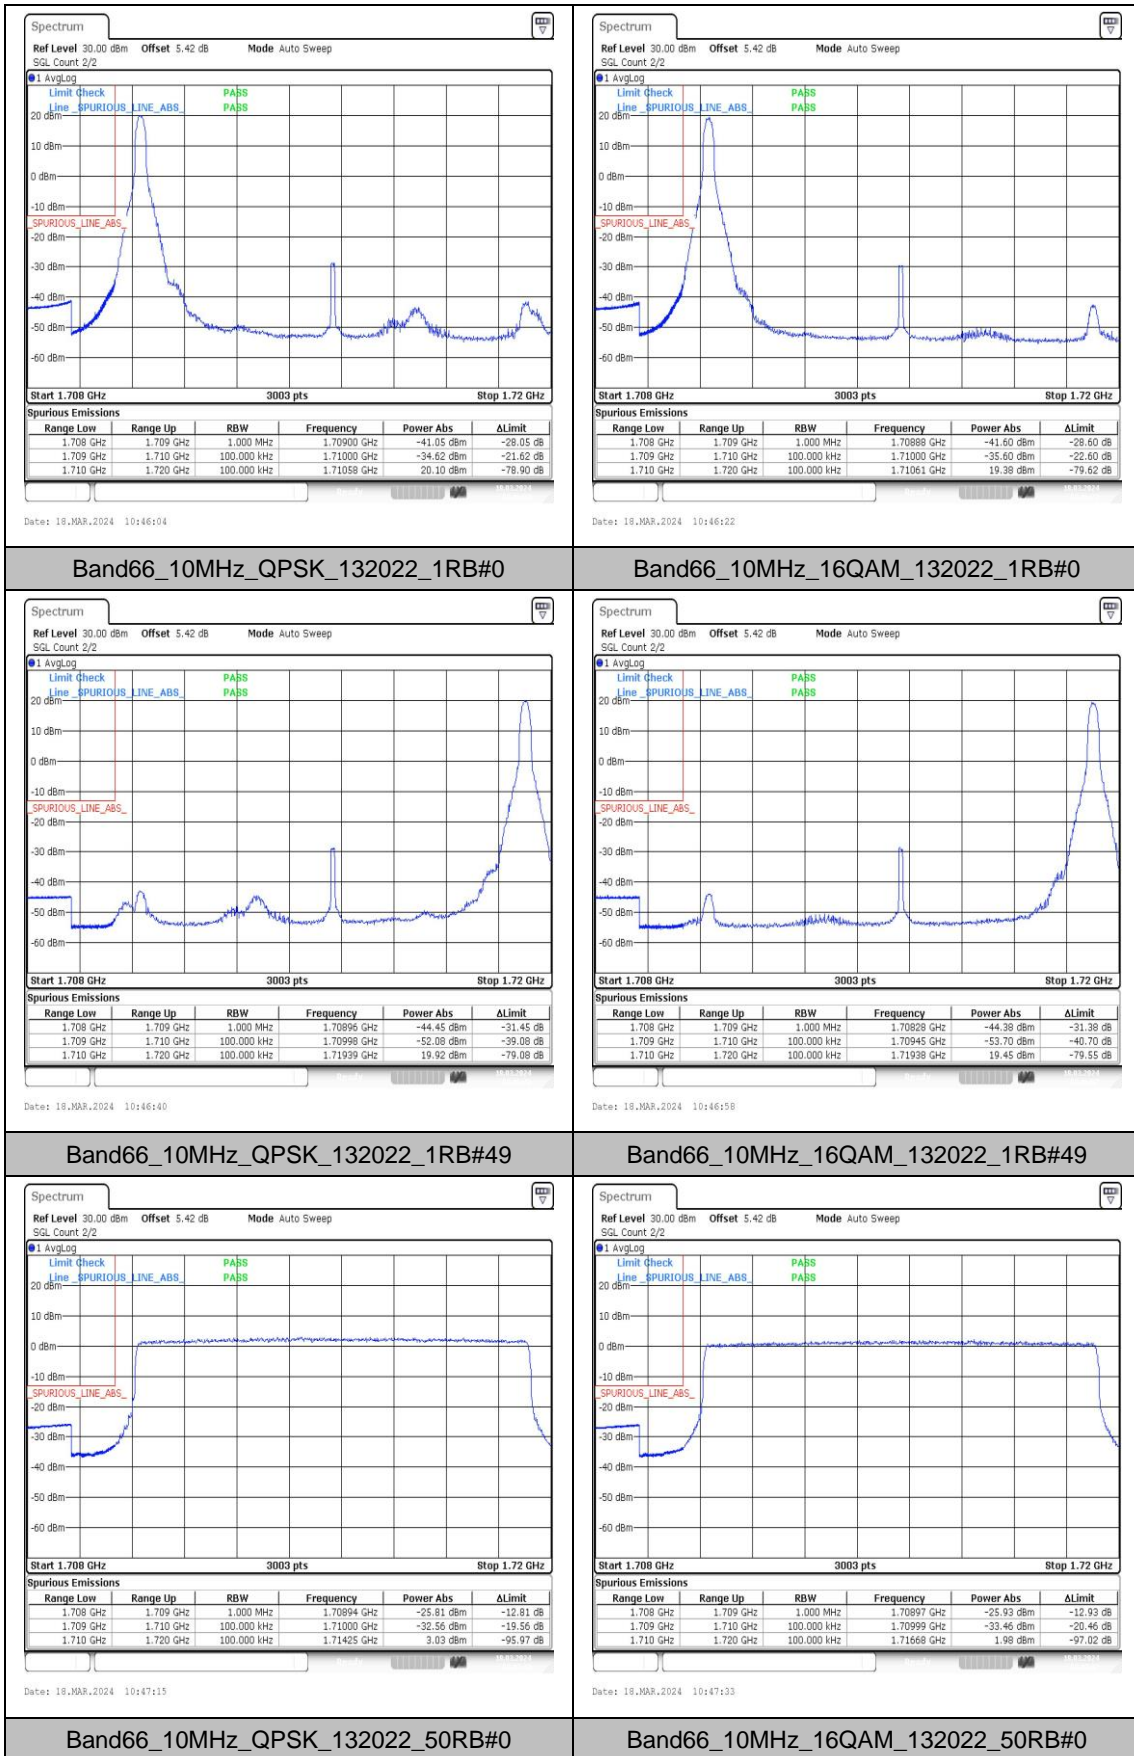

### Test Graphs

**Band66\_1.4MHz\_QPSK\_132665\_1RB#0**      **Band66\_1.4MHz\_16QAM\_132665\_1RB#0**

**Band66\_1.4MHz\_QPSK\_132665\_1RB#5**      **Band66\_1.4MHz\_16QAM\_132665\_1RB#5**

**Band66\_1.4MHz\_QPSK\_132665\_6RB#0**      **Band66\_1.4MHz\_16QAM\_132665\_6RB#0**

**Band66\_3MHz\_QPSK\_132657\_1RB#0**      **Band66\_3MHz\_16QAM\_132657\_1RB#0**

**Band66\_3MHz\_QPSK\_132657\_1RB#14**      **Band66\_3MHz\_16QAM\_132657\_1RB#14**

**Band66\_3MHz\_QPSK\_132657\_15RB#0**      **Band66\_3MHz\_16QAM\_132657\_15RB#0**