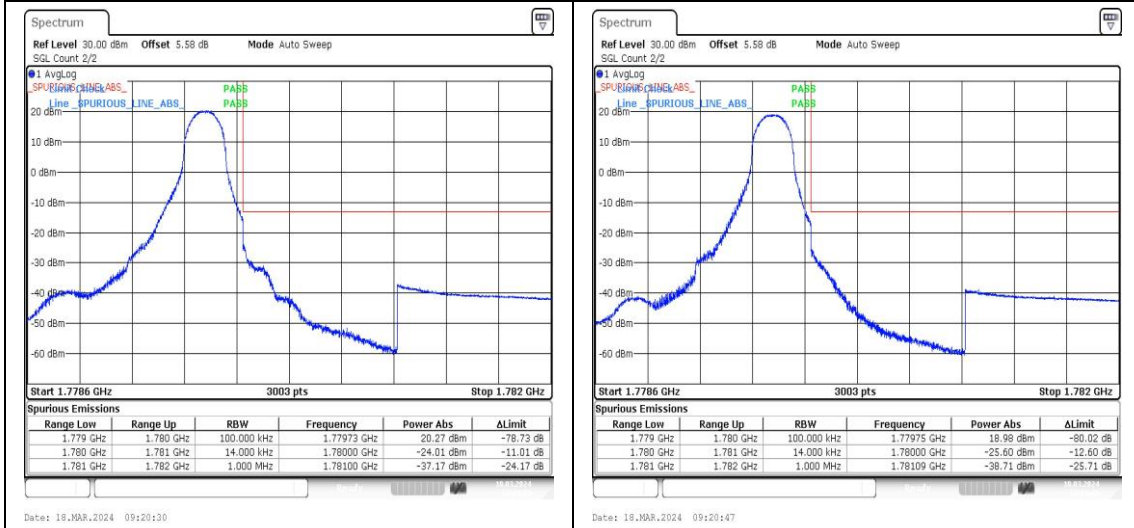

Band66	10MHz	QPSK	132022	1RB#0	PASS
Band66	10MHz	16QAM	132022	1RB#0	PASS
Band66	10MHz	QPSK	132022	1RB#49	PASS
Band66	10MHz	16QAM	132022	1RB#49	PASS
Band66	10MHz	QPSK	132022	50RB#0	PASS
Band66	10MHz	16QAM	132022	50RB#0	PASS
Band66	10MHz	QPSK	132622	1RB#0	PASS
Band66	10MHz	16QAM	132622	1RB#0	PASS
Band66	10MHz	QPSK	132622	1RB#49	PASS
Band66	10MHz	16QAM	132622	1RB#49	PASS
Band66	10MHz	QPSK	132622	50RB#0	PASS
Band66	10MHz	16QAM	132622	50RB#0	PASS
Band66	15MHz	QPSK	132047	1RB#0	PASS
Band66	15MHz	16QAM	132047	1RB#0	PASS
Band66	15MHz	QPSK	132047	1RB#74	PASS
Band66	15MHz	16QAM	132047	1RB#74	PASS
Band66	15MHz	QPSK	132047	75RB#0	PASS
Band66	15MHz	16QAM	132047	75RB#0	PASS
Band66	15MHz	QPSK	132597	1RB#0	PASS
Band66	15MHz	16QAM	132597	1RB#0	PASS
Band66	15MHz	QPSK	132597	1RB#74	PASS
Band66	15MHz	16QAM	132597	1RB#74	PASS
Band66	15MHz	QPSK	132597	75RB#0	PASS
Band66	15MHz	16QAM	132597	75RB#0	PASS
Band66	20MHz	QPSK	132072	1RB#0	PASS
Band66	20MHz	16QAM	132072	1RB#0	PASS
Band66	20MHz	QPSK	132072	1RB#99	PASS
Band66	20MHz	16QAM	132072	1RB#99	PASS
Band66	20MHz	QPSK	132072	100RB#0	PASS
Band66	20MHz	16QAM	132072	100RB#0	PASS
Band66	20MHz	QPSK	132572	1RB#0	PASS
Band66	20MHz	16QAM	132572	1RB#0	PASS
Band66	20MHz	QPSK	132572	1RB#99	PASS
Band66	20MHz	16QAM	132572	1RB#99	PASS
Band66	20MHz	QPSK	132572	100RB#0	PASS
Band66	20MHz	16QAM	132572	100RB#0	PASS

### Test Graphs

**Band66\_1.4MHz\_QPSK\_132665\_1RB#0**      **Band66\_1.4MHz\_16QAM\_132665\_1RB#0**

**Band66\_1.4MHz\_QPSK\_132665\_1RB#5**      **Band66\_1.4MHz\_16QAM\_132665\_1RB#5**

**Band66\_1.4MHz\_QPSK\_132665\_6RB#0**      **Band66\_1.4MHz\_16QAM\_132665\_6RB#0**