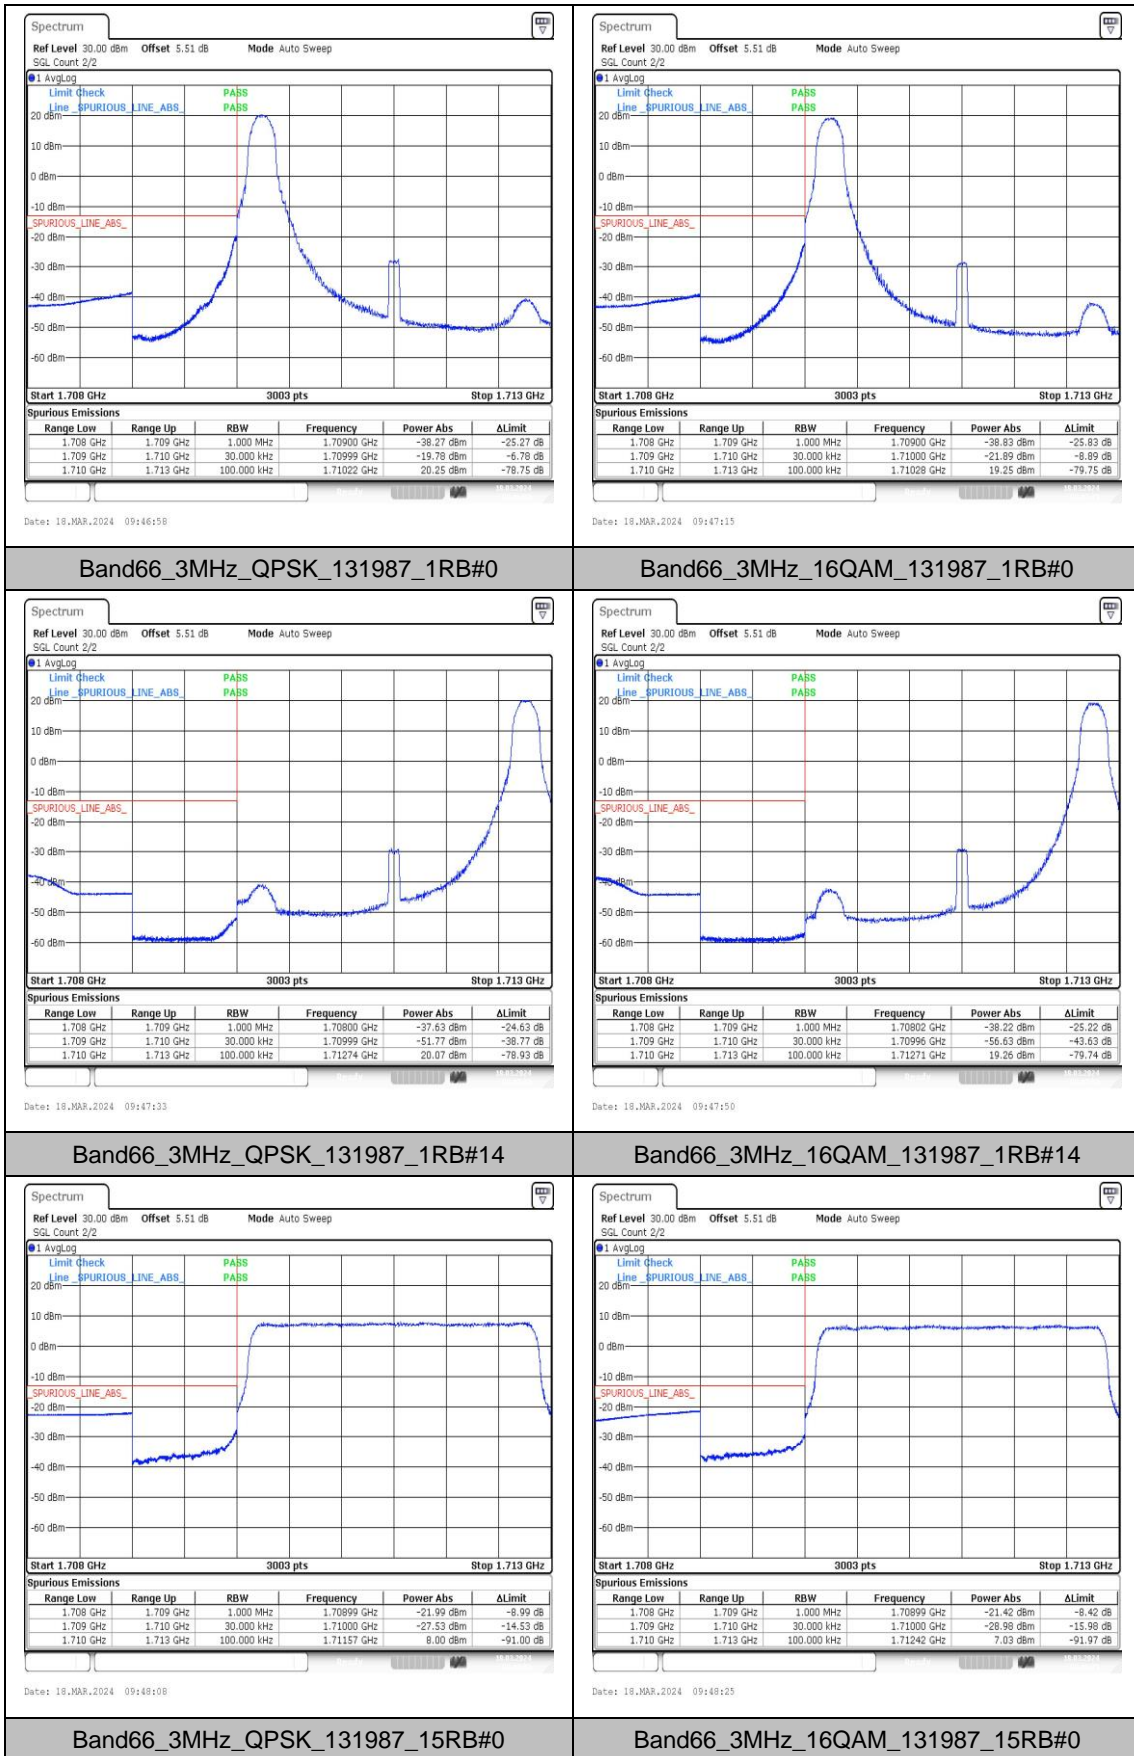

Band66	10MHz	QPSK	132022	1RB#0	PASS
Band66	10MHz	16QAM	132022	1RB#0	PASS
Band66	10MHz	QPSK	132022	1RB#49	PASS
Band66	10MHz	16QAM	132022	1RB#49	PASS
Band66	10MHz	QPSK	132022	50RB#0	PASS
Band66	10MHz	16QAM	132022	50RB#0	PASS
Band66	10MHz	QPSK	132622	1RB#0	PASS
Band66	10MHz	16QAM	132622	1RB#0	PASS
Band66	10MHz	QPSK	132622	1RB#49	PASS
Band66	10MHz	16QAM	132622	1RB#49	PASS
Band66	10MHz	QPSK	132622	50RB#0	PASS
Band66	10MHz	16QAM	132622	50RB#0	PASS
Band66	15MHz	QPSK	132047	1RB#0	PASS
Band66	15MHz	16QAM	132047	1RB#0	PASS
Band66	15MHz	QPSK	132047	1RB#74	PASS
Band66	15MHz	16QAM	132047	1RB#74	PASS
Band66	15MHz	QPSK	132047	75RB#0	PASS
Band66	15MHz	16QAM	132047	75RB#0	PASS
Band66	15MHz	QPSK	132597	1RB#0	PASS
Band66	15MHz	16QAM	132597	1RB#0	PASS
Band66	15MHz	QPSK	132597	1RB#74	PASS
Band66	15MHz	16QAM	132597	1RB#74	PASS
Band66	15MHz	QPSK	132597	75RB#0	PASS
Band66	15MHz	16QAM	132597	75RB#0	PASS
Band66	20MHz	QPSK	132072	1RB#0	PASS
Band66	20MHz	16QAM	132072	1RB#0	PASS
Band66	20MHz	QPSK	132072	1RB#99	PASS
Band66	20MHz	16QAM	132072	1RB#99	PASS
Band66	20MHz	QPSK	132072	100RB#0	PASS
Band66	20MHz	16QAM	132072	100RB#0	PASS
Band66	20MHz	QPSK	132572	1RB#0	PASS
Band66	20MHz	16QAM	132572	1RB#0	PASS
Band66	20MHz	QPSK	132572	1RB#99	PASS
Band66	20MHz	16QAM	132572	1RB#99	PASS
Band66	20MHz	QPSK	132572	100RB#0	PASS
Band66	20MHz	16QAM	132572	100RB#0	PASS

### Test Graphs

**Band66\_1.4MHz\_QPSK\_132665\_1RB#0**      **Band66\_1.4MHz\_16QAM\_132665\_1RB#0**

**Band66\_1.4MHz\_QPSK\_132665\_1RB#5**      **Band66\_1.4MHz\_16QAM\_132665\_1RB#5**

**Band66\_1.4MHz\_QPSK\_132665\_6RB#0**      **Band66\_1.4MHz\_16QAM\_132665\_6RB#0**