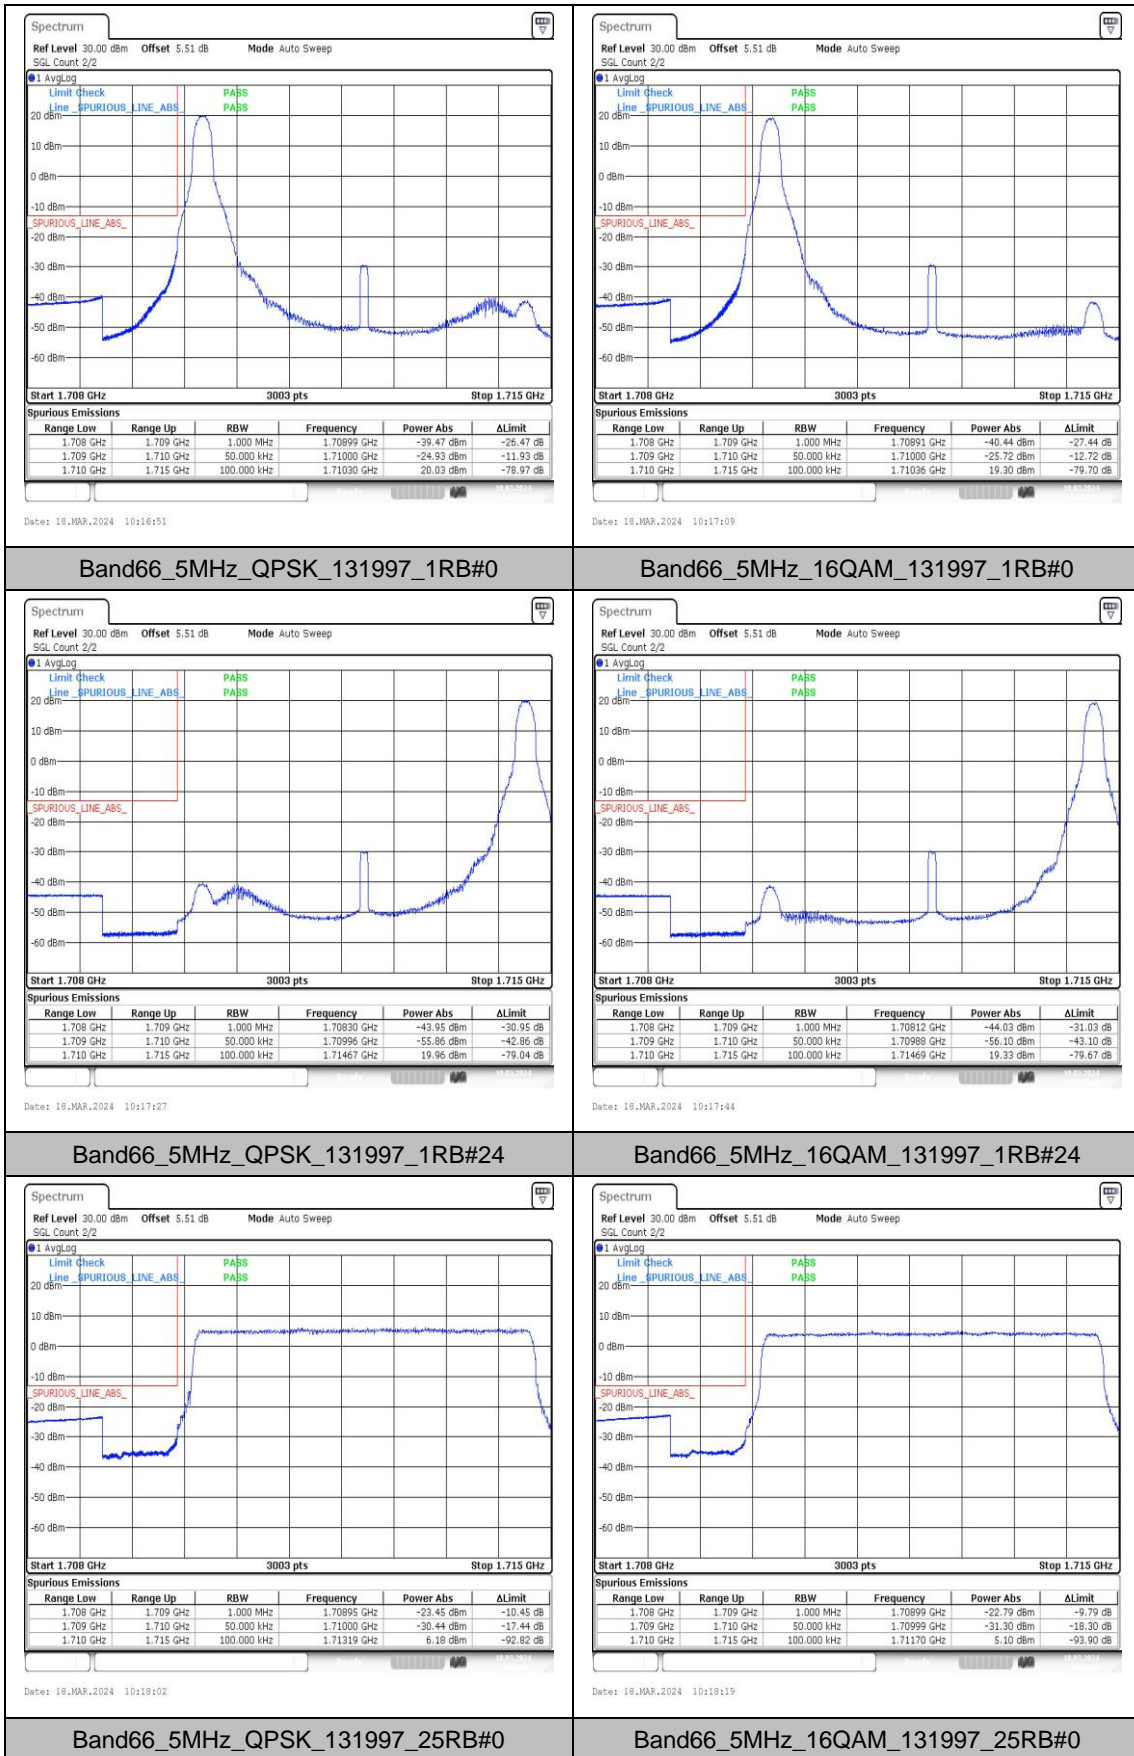

Band66_3MHz_QPSK_132657_15RB#0   **Band66_3MHz_16QAM_132657_15RB#0**