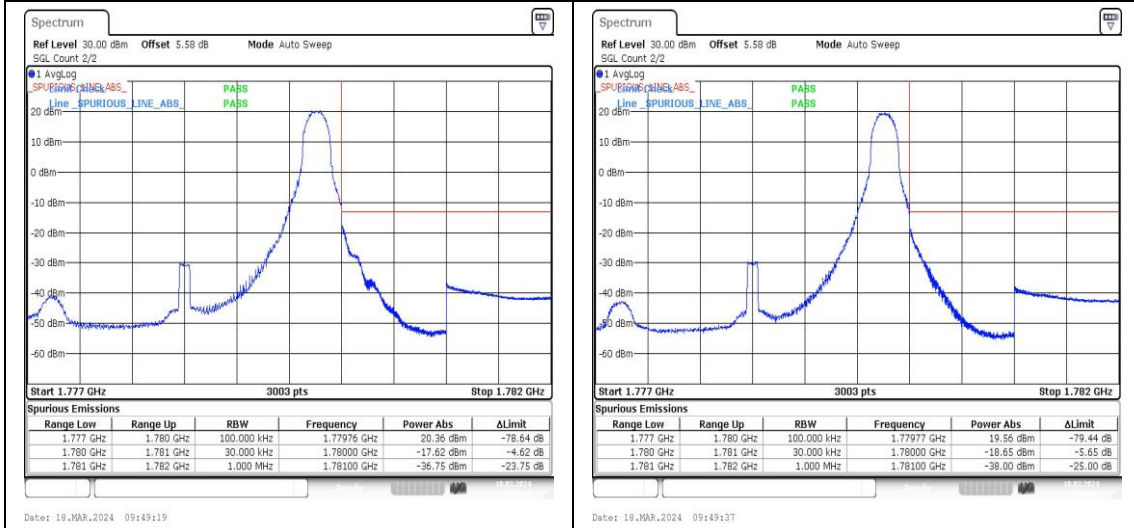

Band66_3MHz_QPSK_132657_1RB#0   **Band66_3MHz_16QAM_132657_1RB#0**

Band66_3MHz_QPSK_132657_1RB#14   **Band66_3MHz_16QAM_132657_1RB#14**