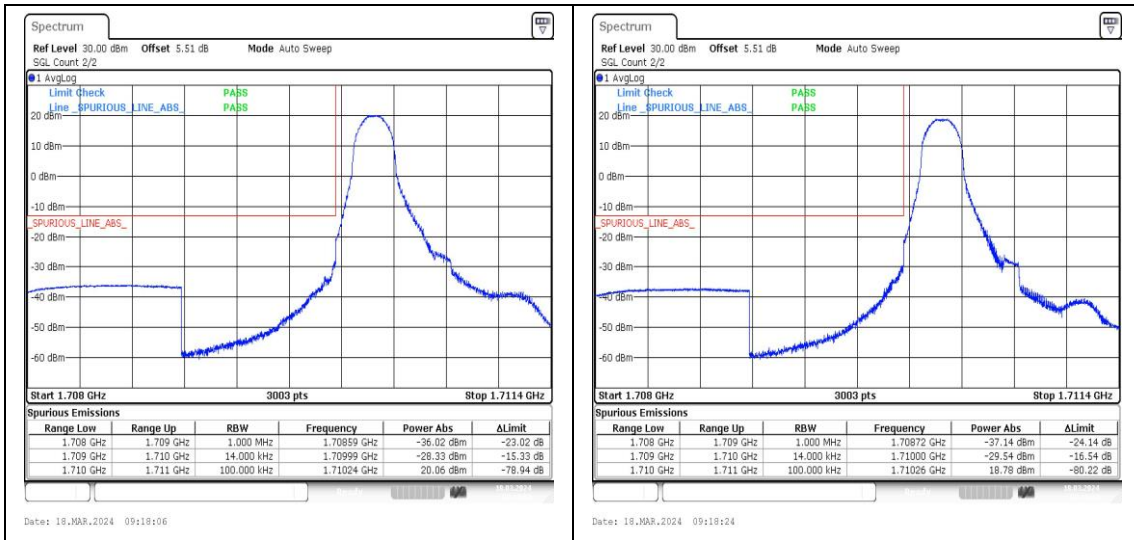

Test Graphs