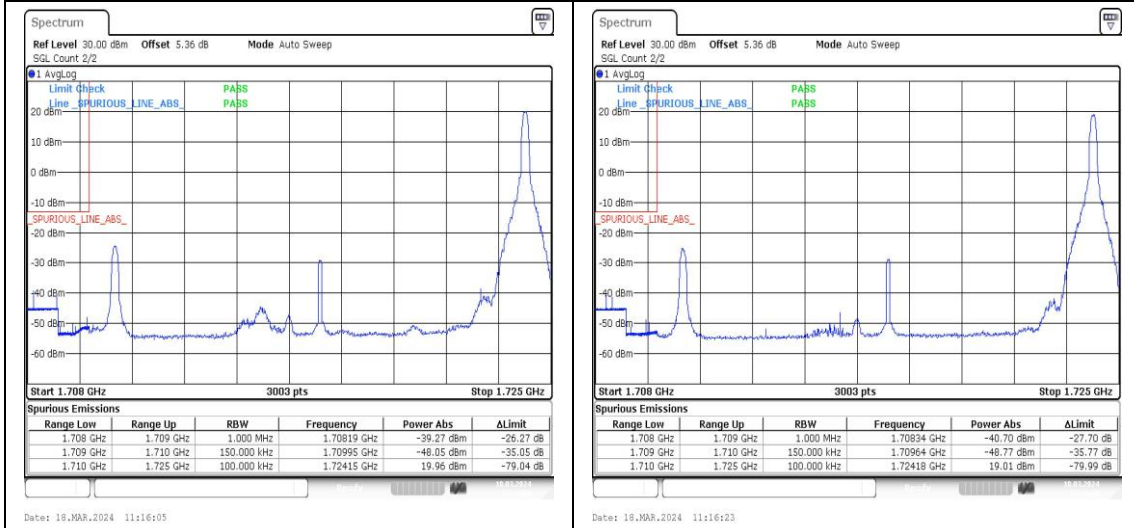

Band66_15MHz_QPSK_132047_1RB#0   **Band66_15MHz_16QAM_132047_1RB#0**

Band66_15MHz_QPSK_132047_1RB#74   **Band66_15MHz_16QAM_132047_1RB#74**