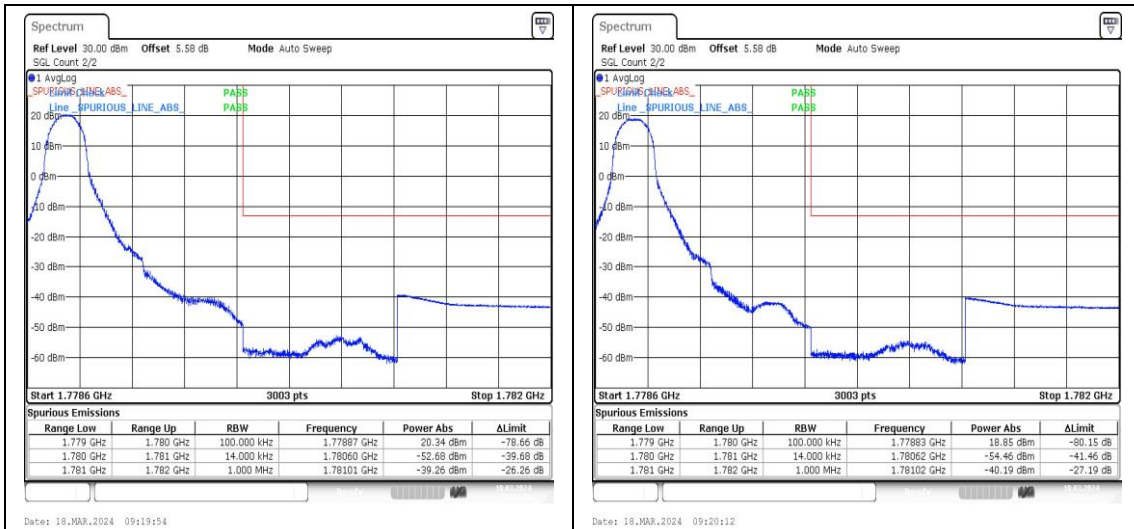

Band66_1.4MHz_QPSK_132665_1RB#0   **Band66_1.4MHz_16QAM_132665_1RB#0**