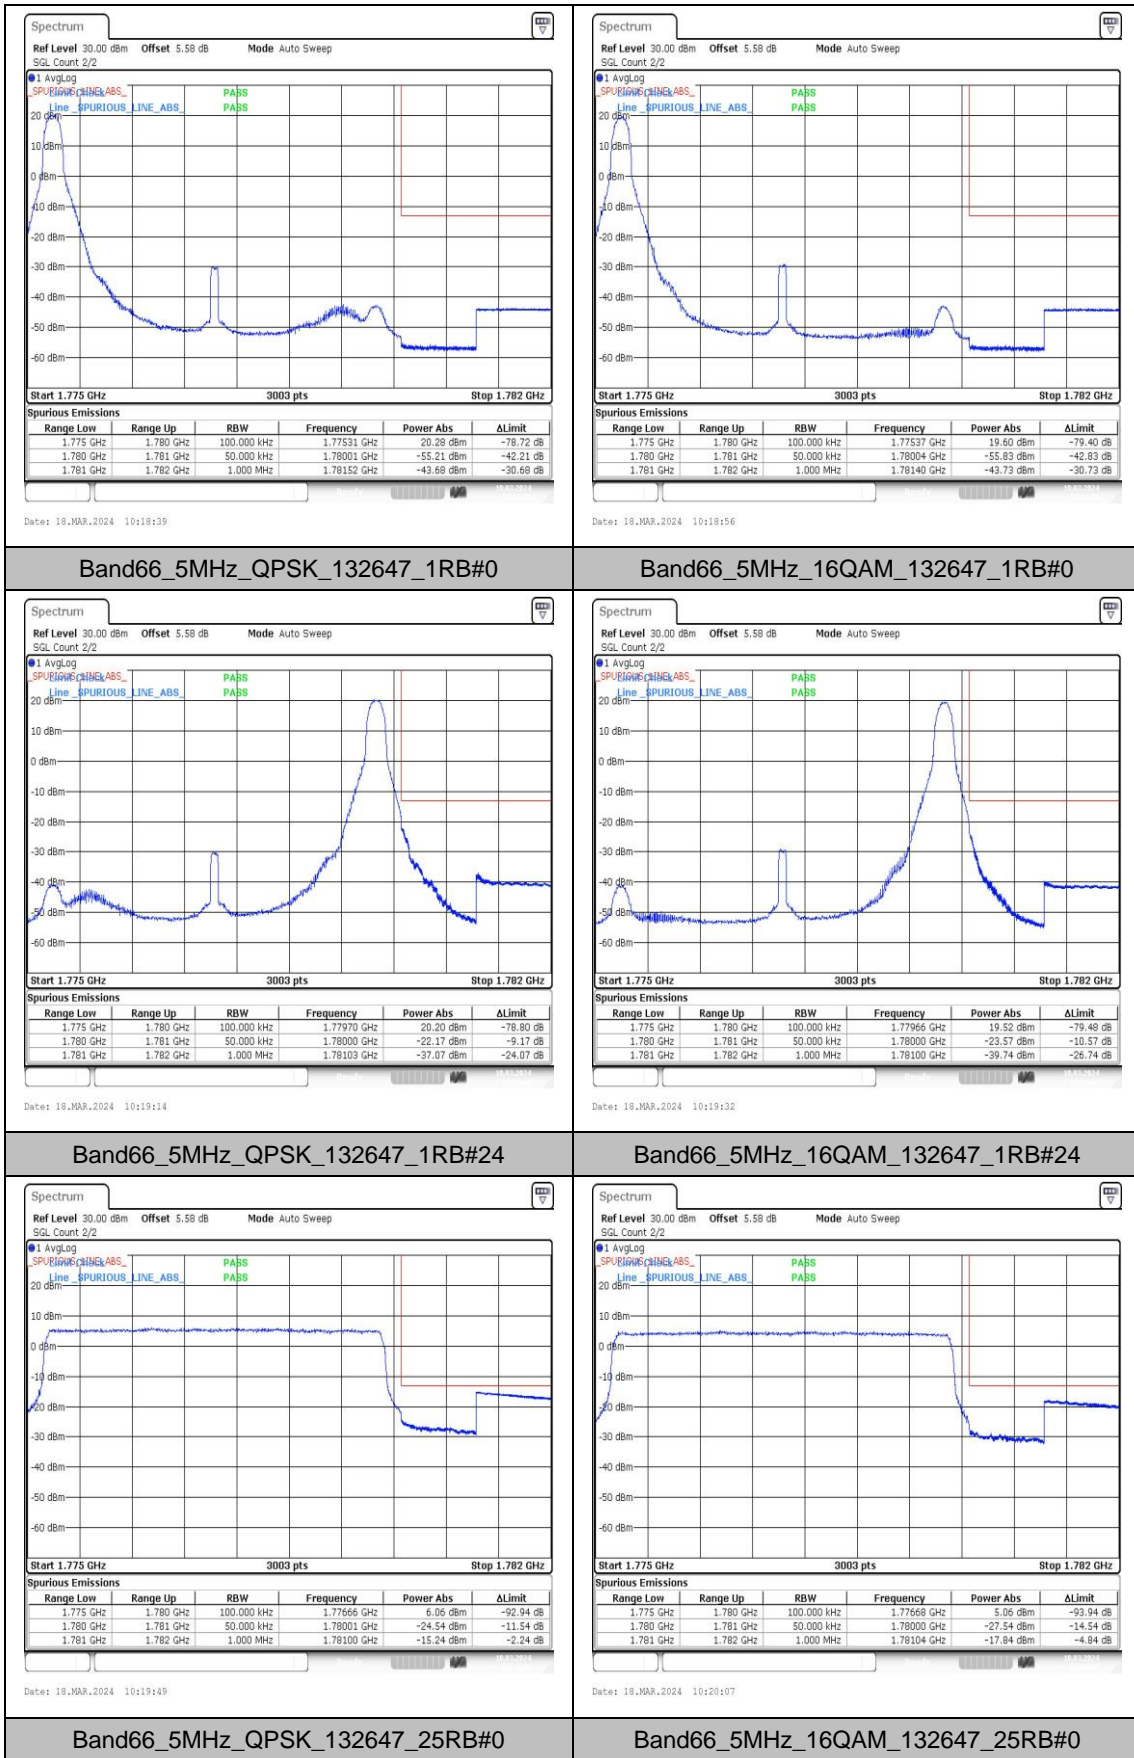

### Test Graphs

**Band66\_1.4MHz\_QPSK\_132665\_1RB#0**      **Band66\_1.4MHz\_16QAM\_132665\_1RB#0**

**Band66\_1.4MHz\_QPSK\_132665\_1RB#5**      **Band66\_1.4MHz\_16QAM\_132665\_1RB#5**

**Band66\_1.4MHz\_QPSK\_132665\_6RB#0**      **Band66\_1.4MHz\_16QAM\_132665\_6RB#0**

**Band66\_3MHz\_QPSK\_132657\_1RB#0**      **Band66\_3MHz\_16QAM\_132657\_1RB#0**

**Band66\_3MHz\_QPSK\_132657\_1RB#14**      **Band66\_3MHz\_16QAM\_132657\_1RB#14**

**Band66\_3MHz\_QPSK\_132657\_15RB#0**      **Band66\_3MHz\_16QAM\_132657\_15RB#0**