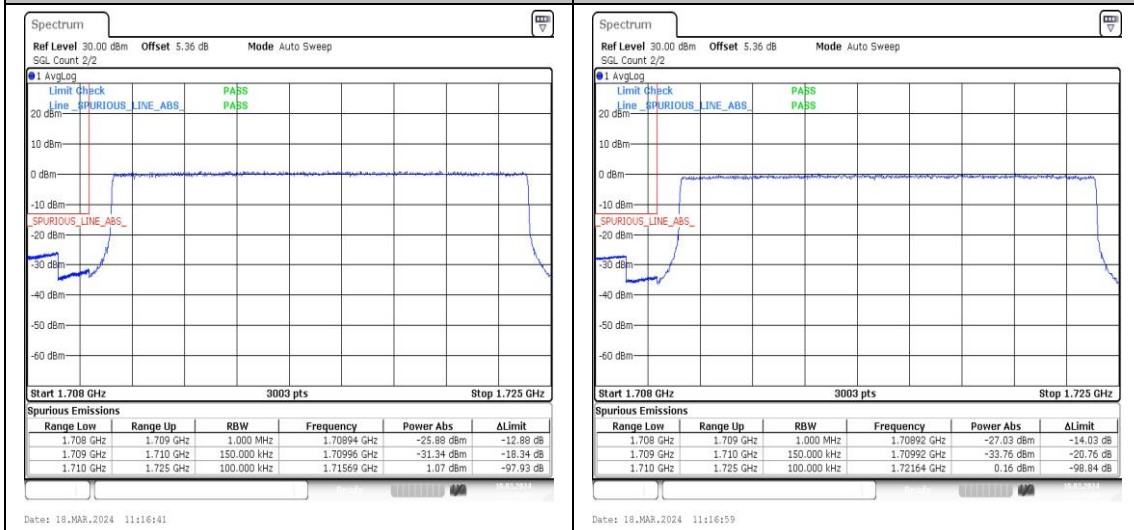

Band66_15MHz_QPSK_132047_1RB#74   **Band66_15MHz_16QAM_132047_1RB#74**

Band66_15MHz_QPSK_132047_75RB#0   **Band66_15MHz_16QAM_132047_75RB#0**