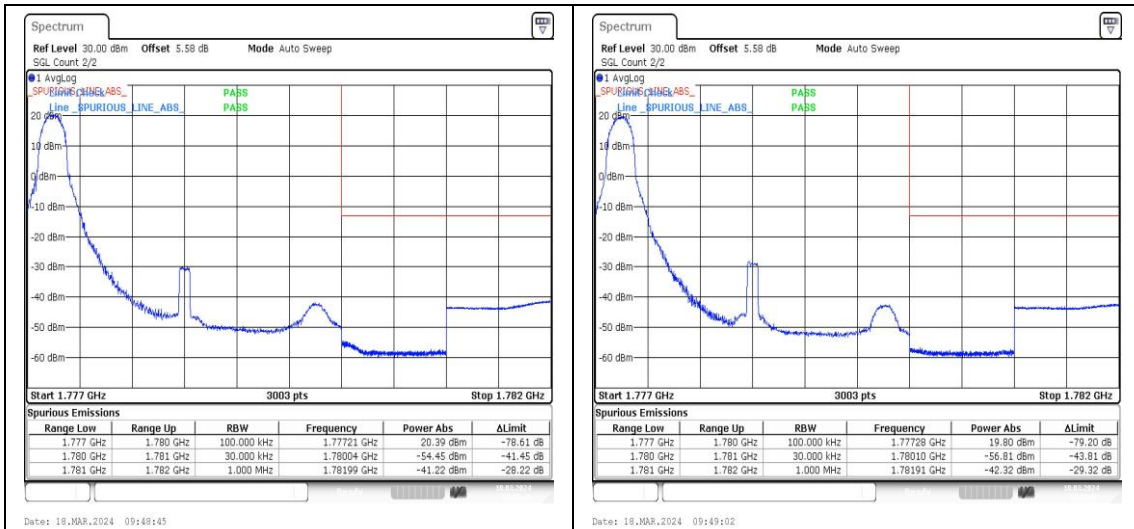

### Test Graphs

**Band66\_1.4MHz\_QPSK\_132665\_1RB#0**      **Band66\_1.4MHz\_16QAM\_132665\_1RB#0**

**Band66\_1.4MHz\_QPSK\_132665\_1RB#5**      **Band66\_1.4MHz\_16QAM\_132665\_1RB#5**

**Band66\_1.4MHz\_QPSK\_132665\_6RB#0**      **Band66\_1.4MHz\_16QAM\_132665\_6RB#0**