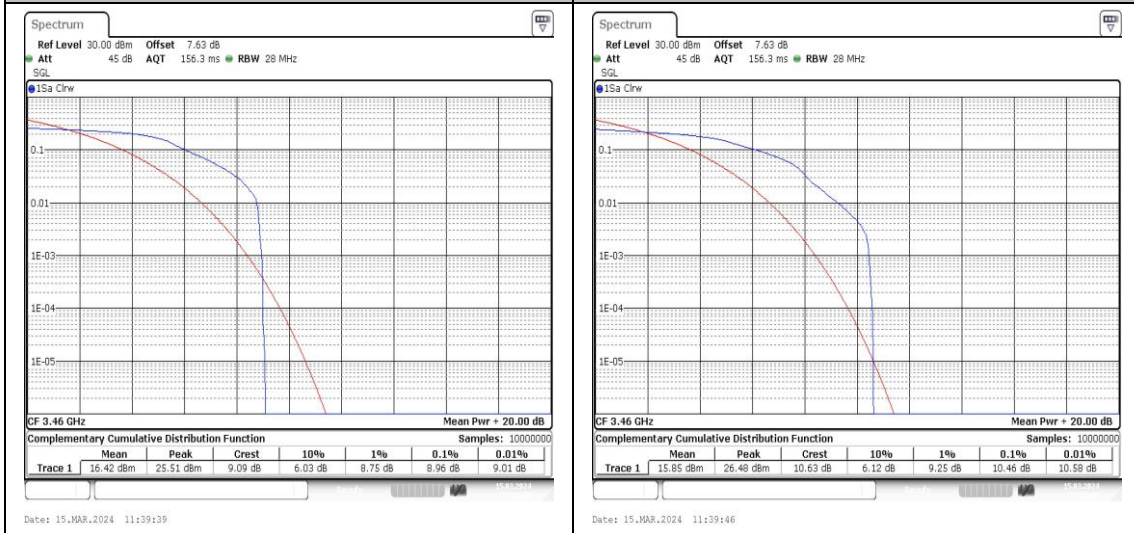

42(3450-3550)-20MHz-16QAM-42190-1RB#0-PA
SS

42(3450-3550)-20MHz-QPSK-42190-1RB#0-PAS
S