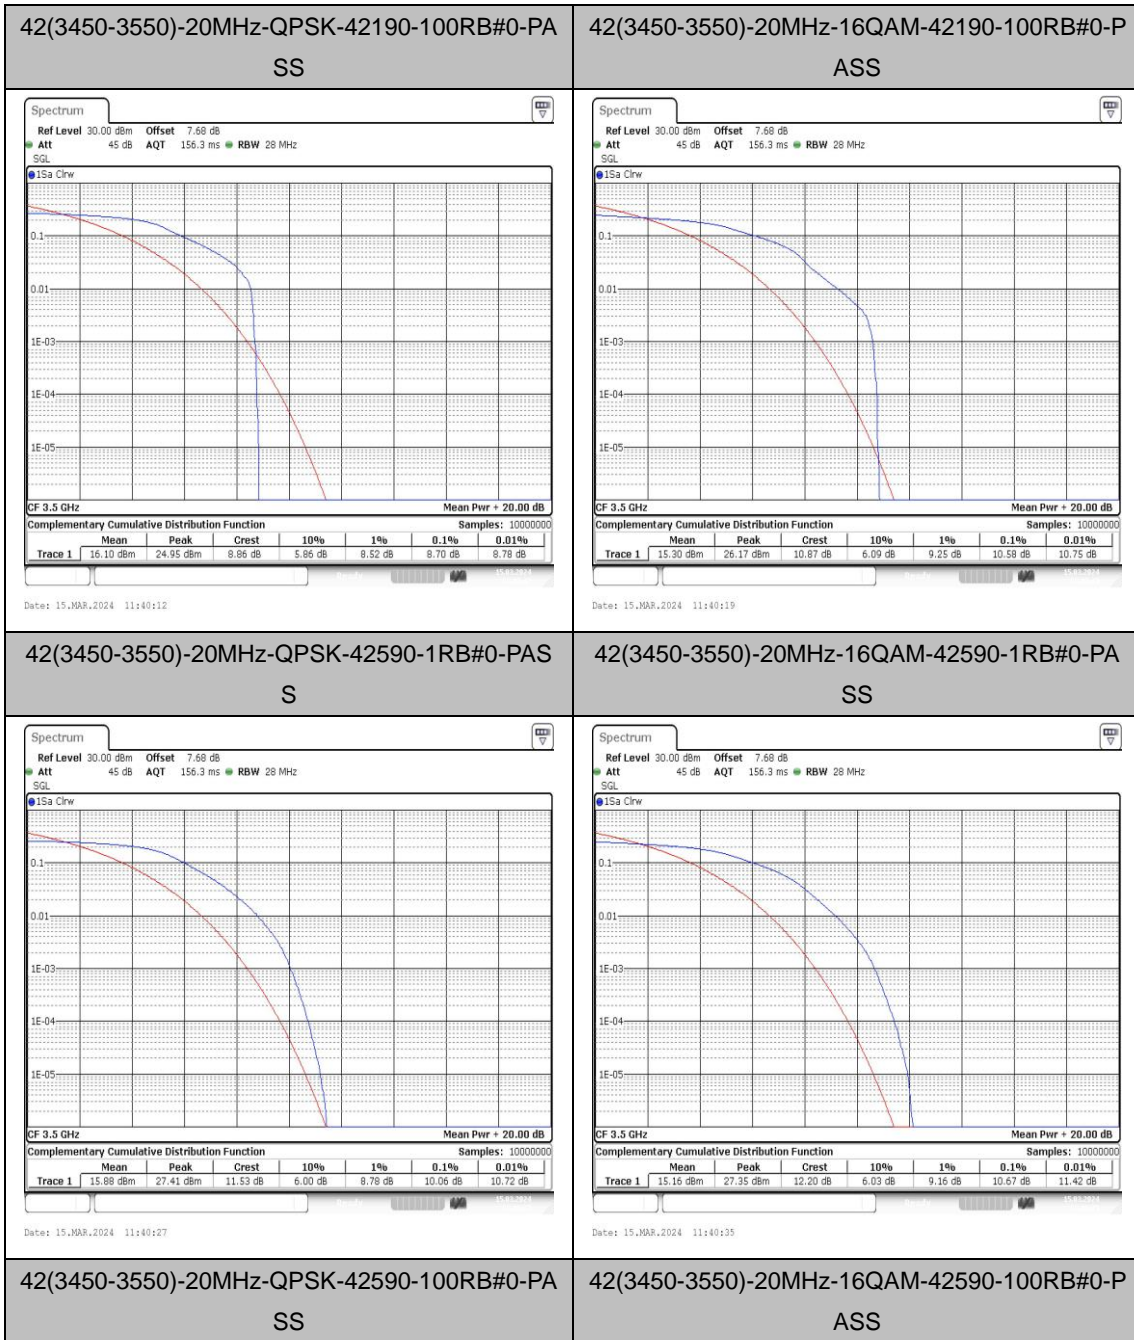

## Appendix C: 26dB Bandwidth and Occupied Bandwidth