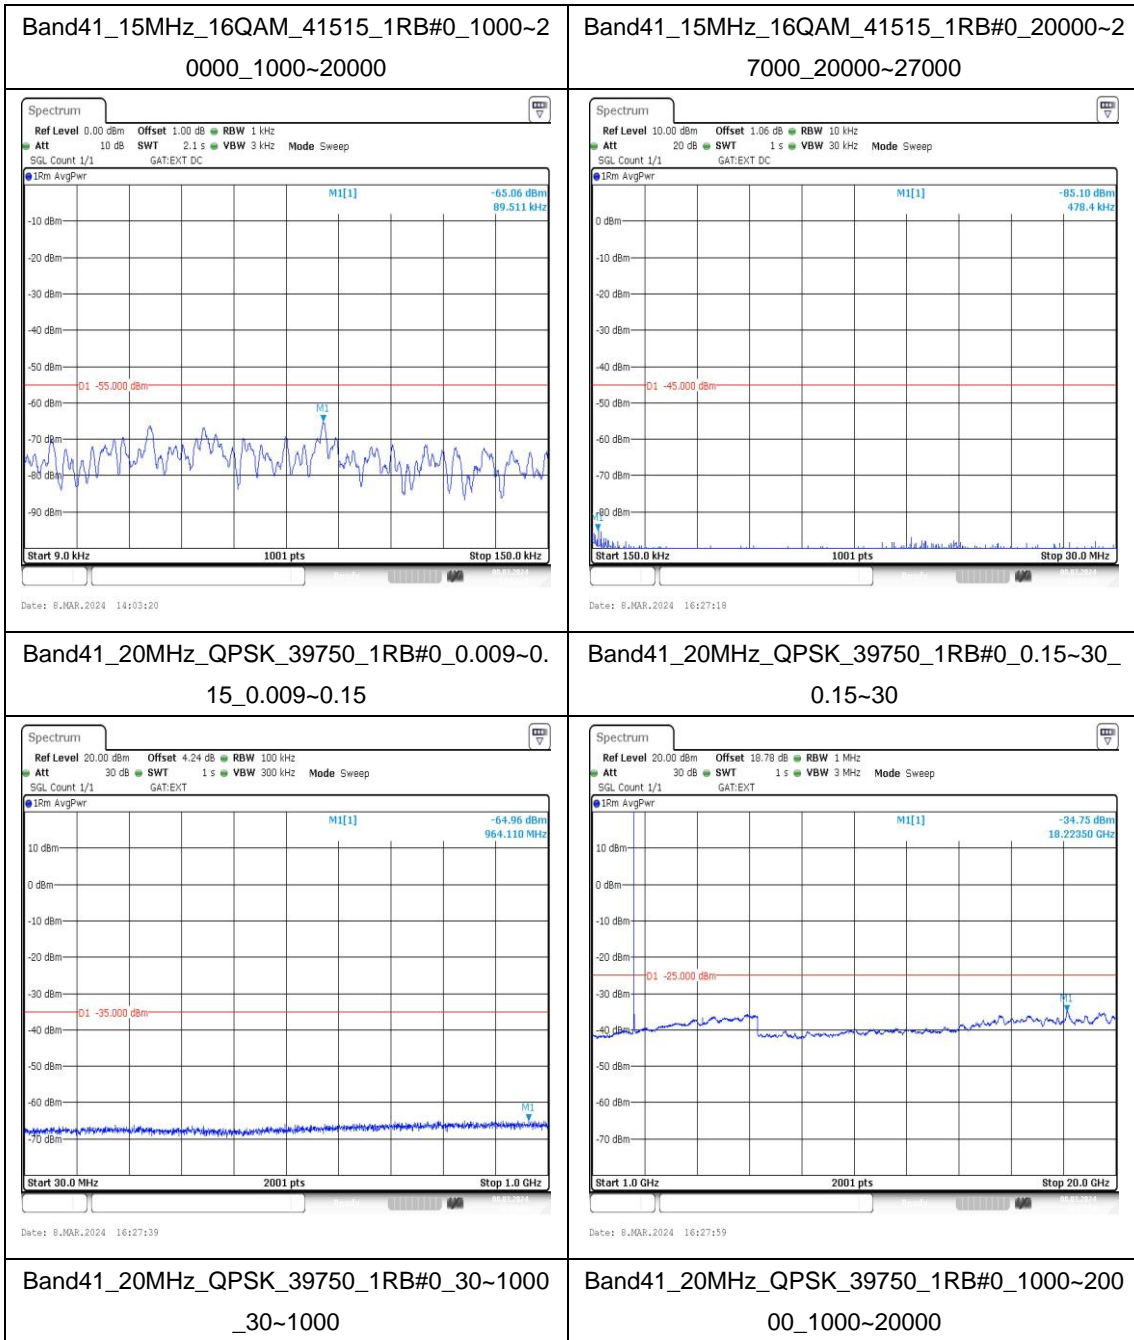

Band41_15MHz_QPSK_40620_1RB#0_20000~27000_20000~27000

Band41_15MHz_16QAM_40620_1RB#0_0.009~0.15_0.009~0.15

Band41_15MHz_16QAM_40620_1RB#0_0.15~3_0.15~30

Band41_15MHz_16QAM_40620_1RB#0_30~1000_30~1000

Band41_20MHz_16QAM_41490_1RB#0_1000~20000	Band41_20MHz_16QAM_41490_1RB#0_20000~27000
---	--