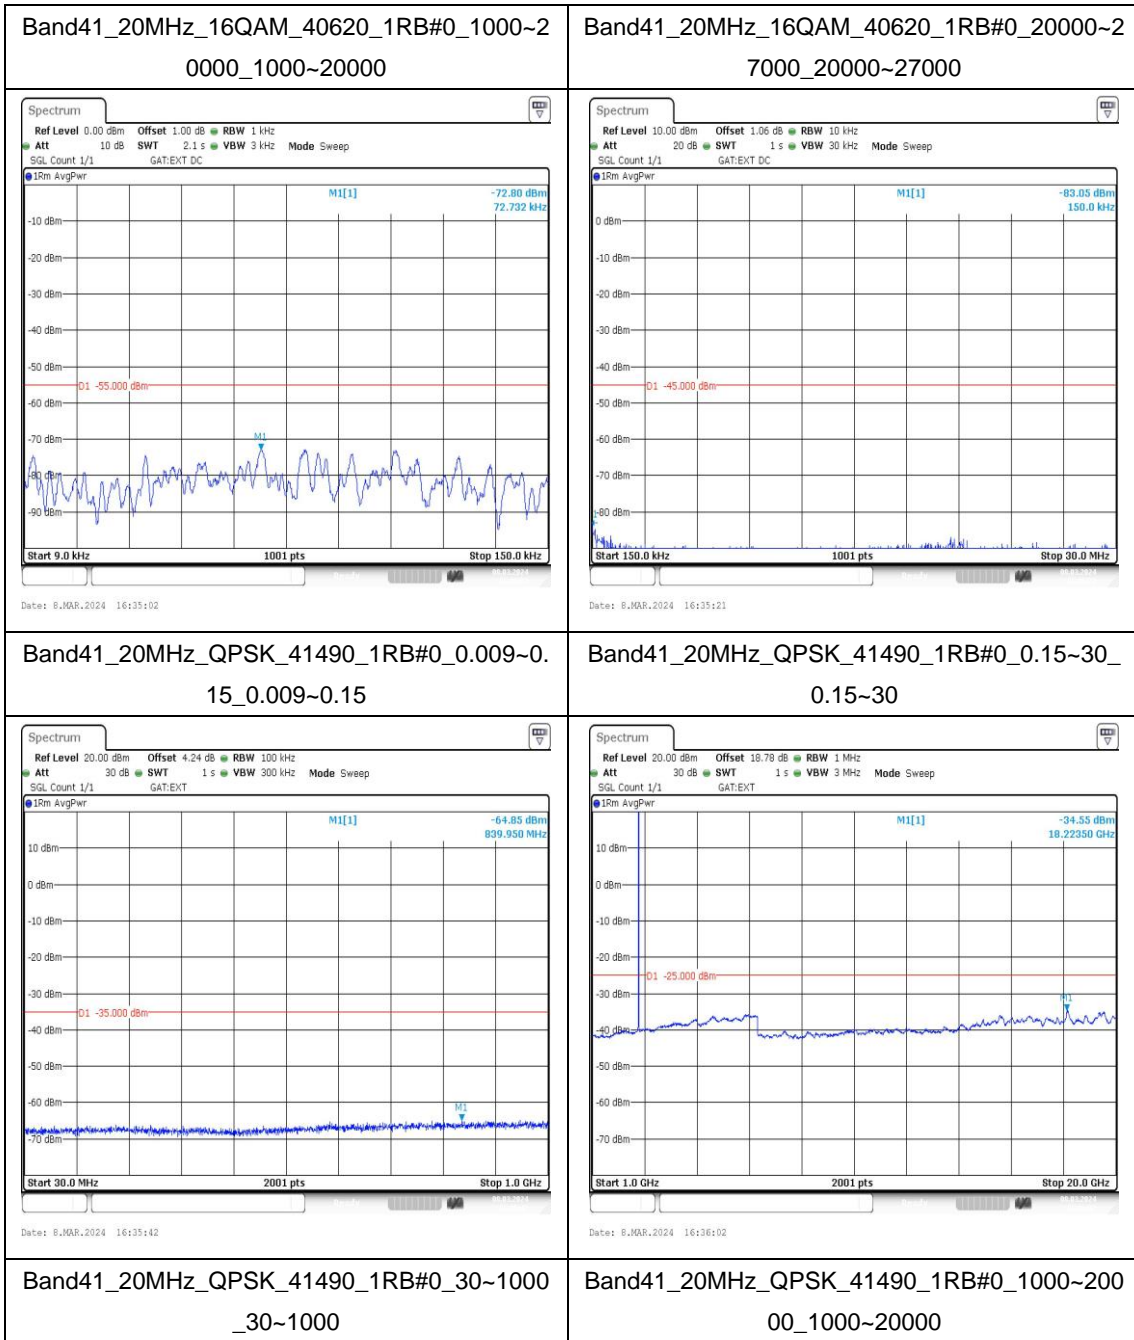

Band41_15MHz_QPSK_40620_1RB#0_20000~27000_20000~27000

Band41_15MHz_16QAM_40620_1RB#0_0.009~0.15_0.009~0.15

Band41_15MHz_16QAM_40620_1RB#0_0.15~3_0.15~30

Band41_15MHz_16QAM_40620_1RB#0_30~1000_30~1000

Band41_20MHz_16QAM_41490_1RB#0_1000~20000	Band41_20MHz_16QAM_41490_1RB#0_20000~27000
---	--