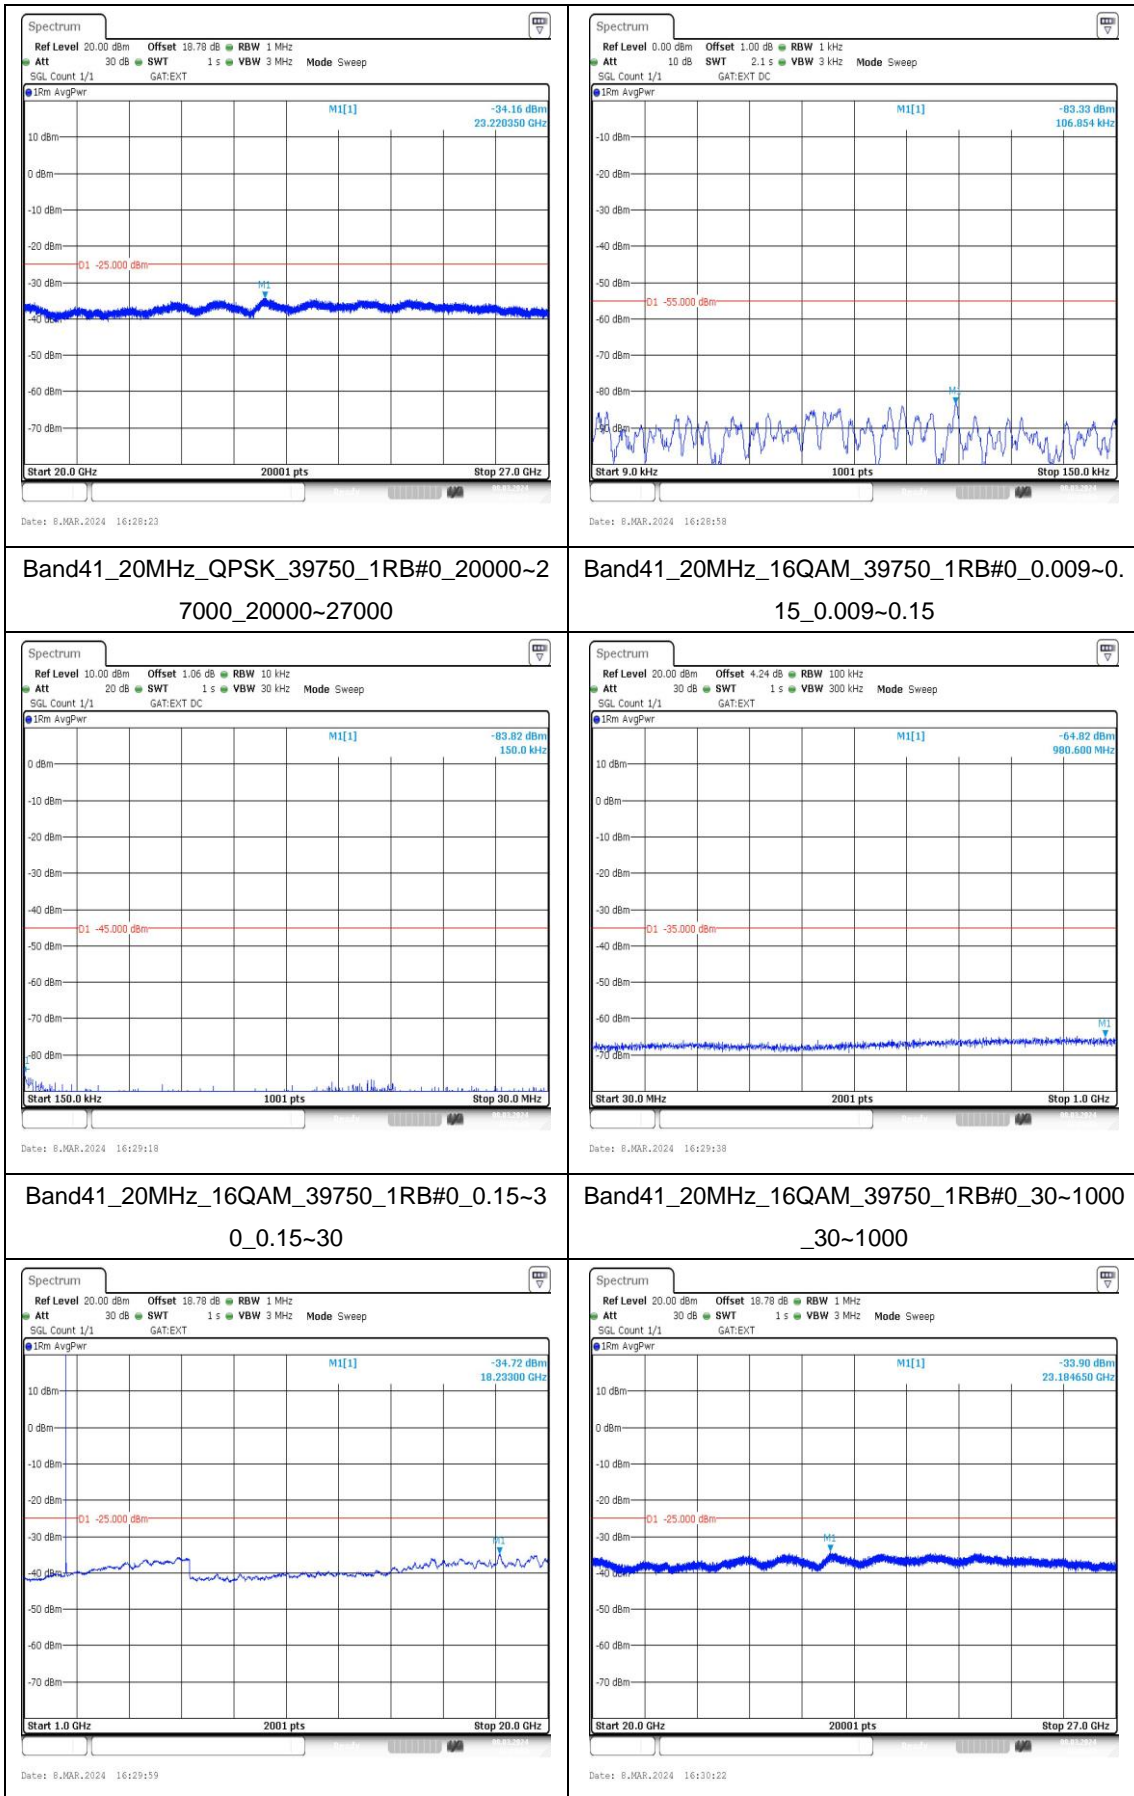

Band41_15MHz_QPSK_40620_1RB#0_20000~27000_20000~27000

Band41_15MHz_16QAM_40620_1RB#0_0.009~0.15_0.009~0.15

Band41_15MHz_16QAM_40620_1RB#0_0.15~3_0.15~30

Band41_15MHz_16QAM_40620_1RB#0_30~1000_30~1000

Band41_20MHz_16QAM_41490_1RB#0_1000~20000	Band41_20MHz_16QAM_41490_1RB#0_20000~27000
---	--