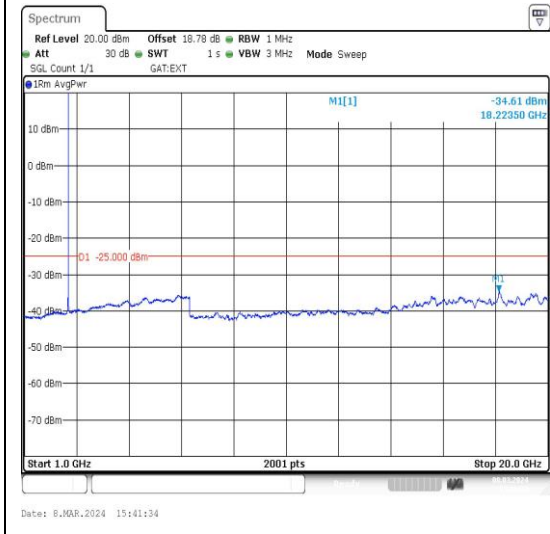

Band41_15MHz_QPSK_40620_1RB#0_20000~27000_20000~27000

Band41_15MHz_16QAM_40620_1RB#0_0.009~0.15_0.009~0.15

Band41_15MHz_16QAM_40620_1RB#0_0.15~3_0.15~30

Band41_15MHz_16QAM_40620_1RB#0_30~1000_30~1000

Band41_20MHz_16QAM_41490_1RB#0_1000~20000	Band41_20MHz_16QAM_41490_1RB#0_20000~27000
---	--