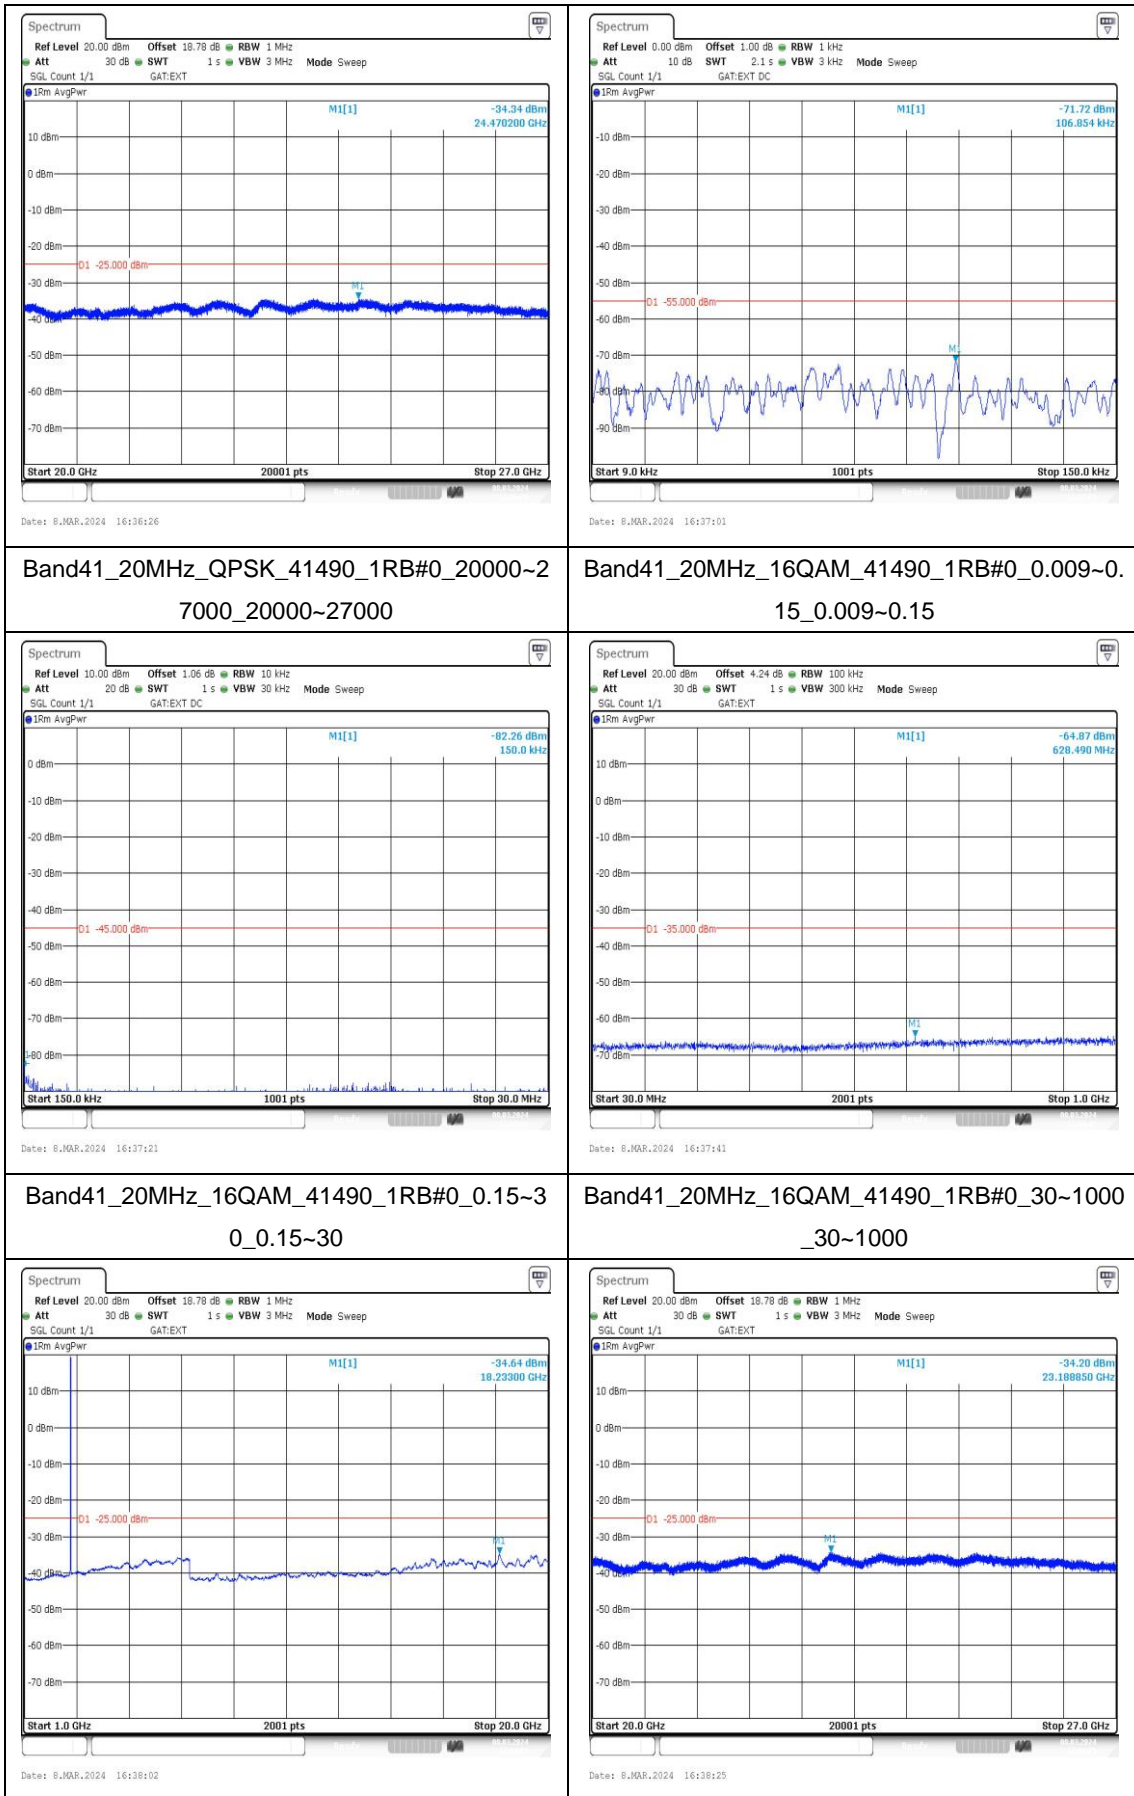

Band41_15MHz_QPSK_40620_1RB#0_20000~27000_20000~27000

Band41_15MHz_16QAM_40620_1RB#0_0.009~0.15_0.009~0.15

Band41_15MHz_16QAM_40620_1RB#0_0.15~3_0.15~30

Band41_15MHz_16QAM_40620_1RB#0_30~1000_30~1000

Band41_20MHz_16QAM_41490_1RB#0_1000~20000	Band41_20MHz_16QAM_41490_1RB#0_20000~27000
---	--