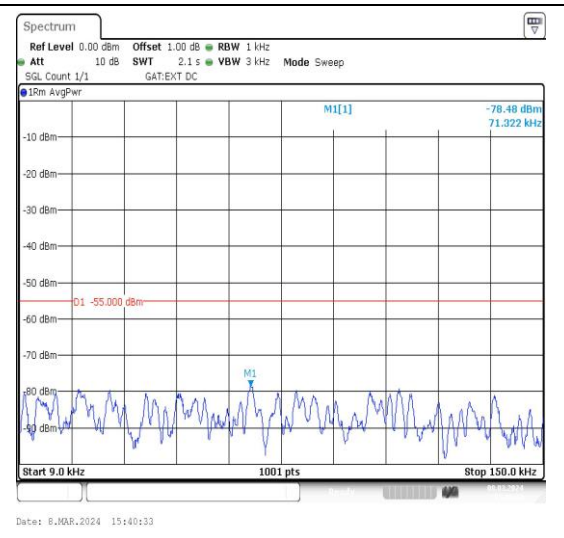

Band41_15MHz_QPSK_40620_1RB#0_20000~27000_20000~27000

Band41_15MHz_16QAM_40620_1RB#0_0.009~0.15_0.009~0.15

Band41_15MHz_16QAM_40620_1RB#0_0.15~3_0.15~30

Band41_15MHz_16QAM_40620_1RB#0_30~1000_30~1000

Band41_20MHz_16QAM_41490_1RB#0_1000~20000	Band41_20MHz_16QAM_41490_1RB#0_20000~27000
---	--