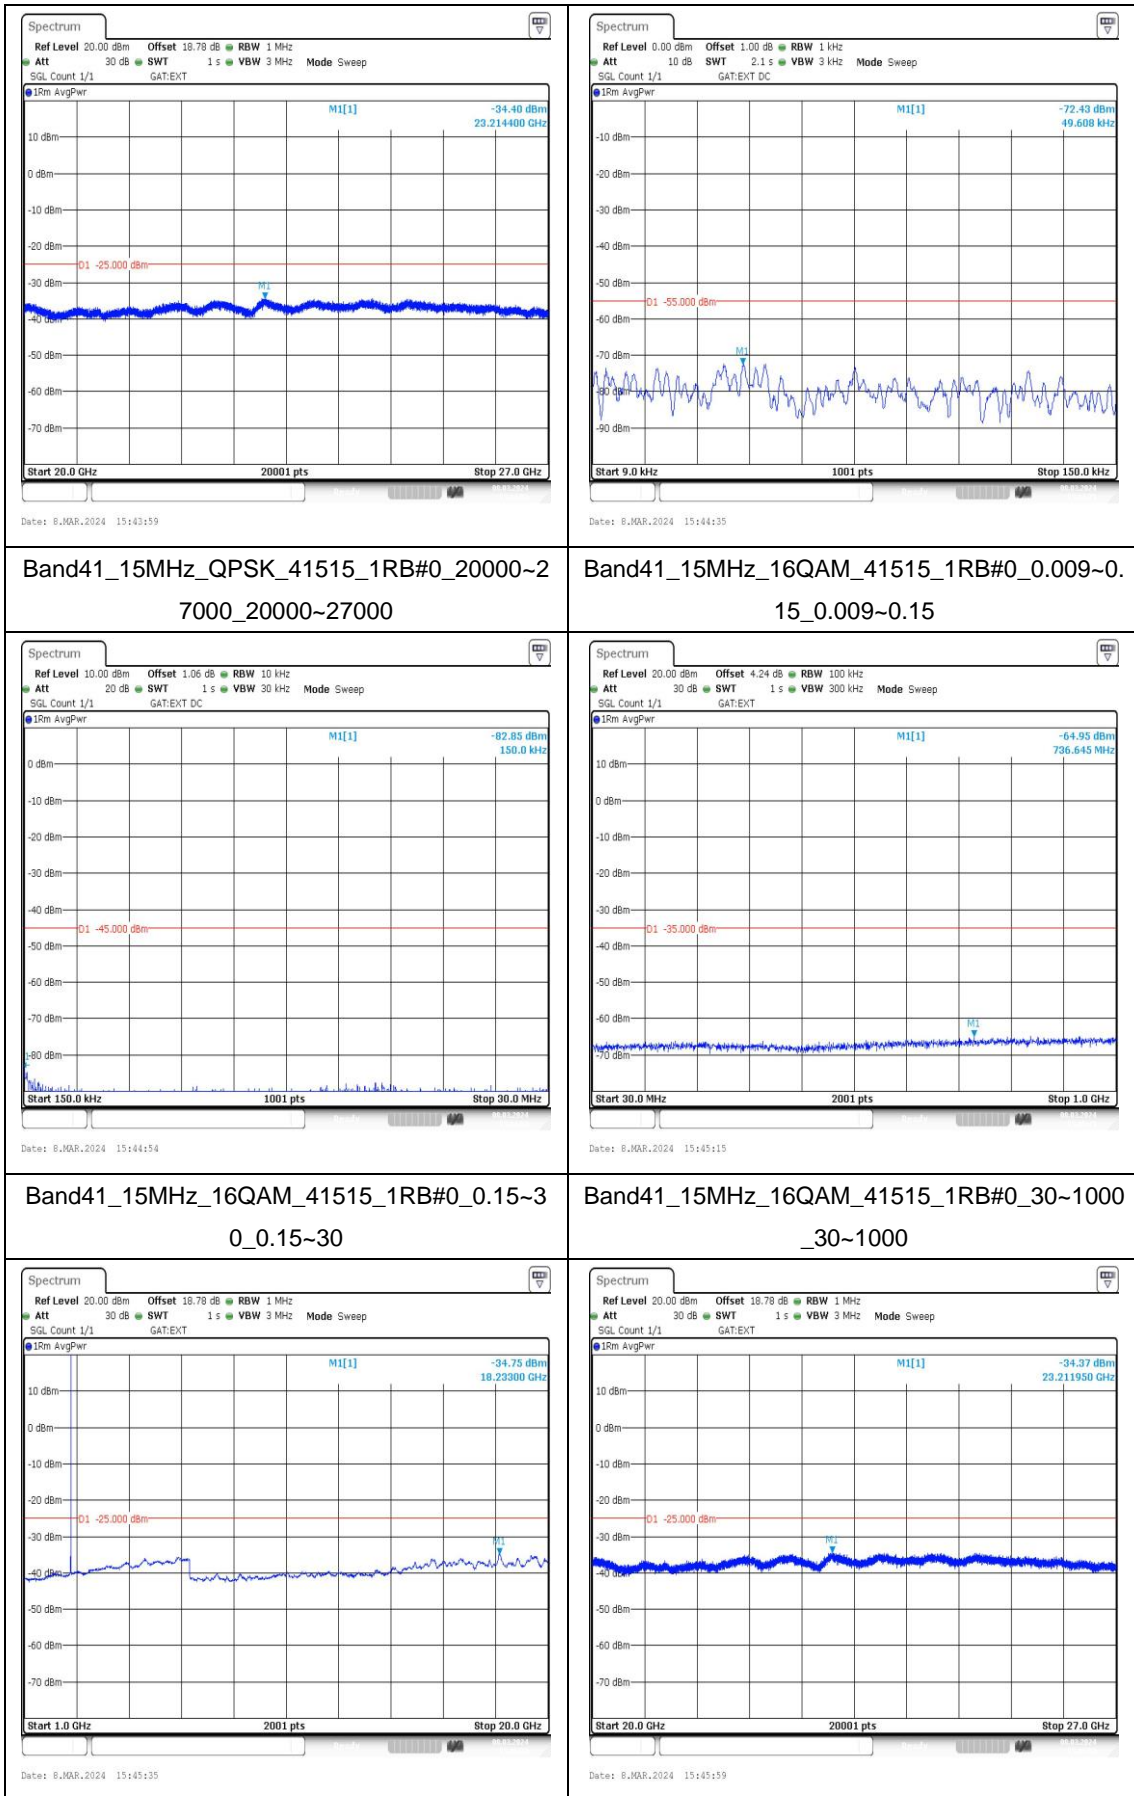

Band41_15MHz_QPSK_40620_1RB#0_20000~27000_20000~27000

Band41_15MHz_16QAM_40620_1RB#0_0.009~0.15_0.009~0.15

Band41_15MHz_16QAM_40620_1RB#0_0.15~3_0.15~30

Band41_15MHz_16QAM_40620_1RB#0_30~1000_30~1000

Band41_20MHz_16QAM_41490_1RB#0_1000~20000	Band41_20MHz_16QAM_41490_1RB#0_20000~27000
---	--