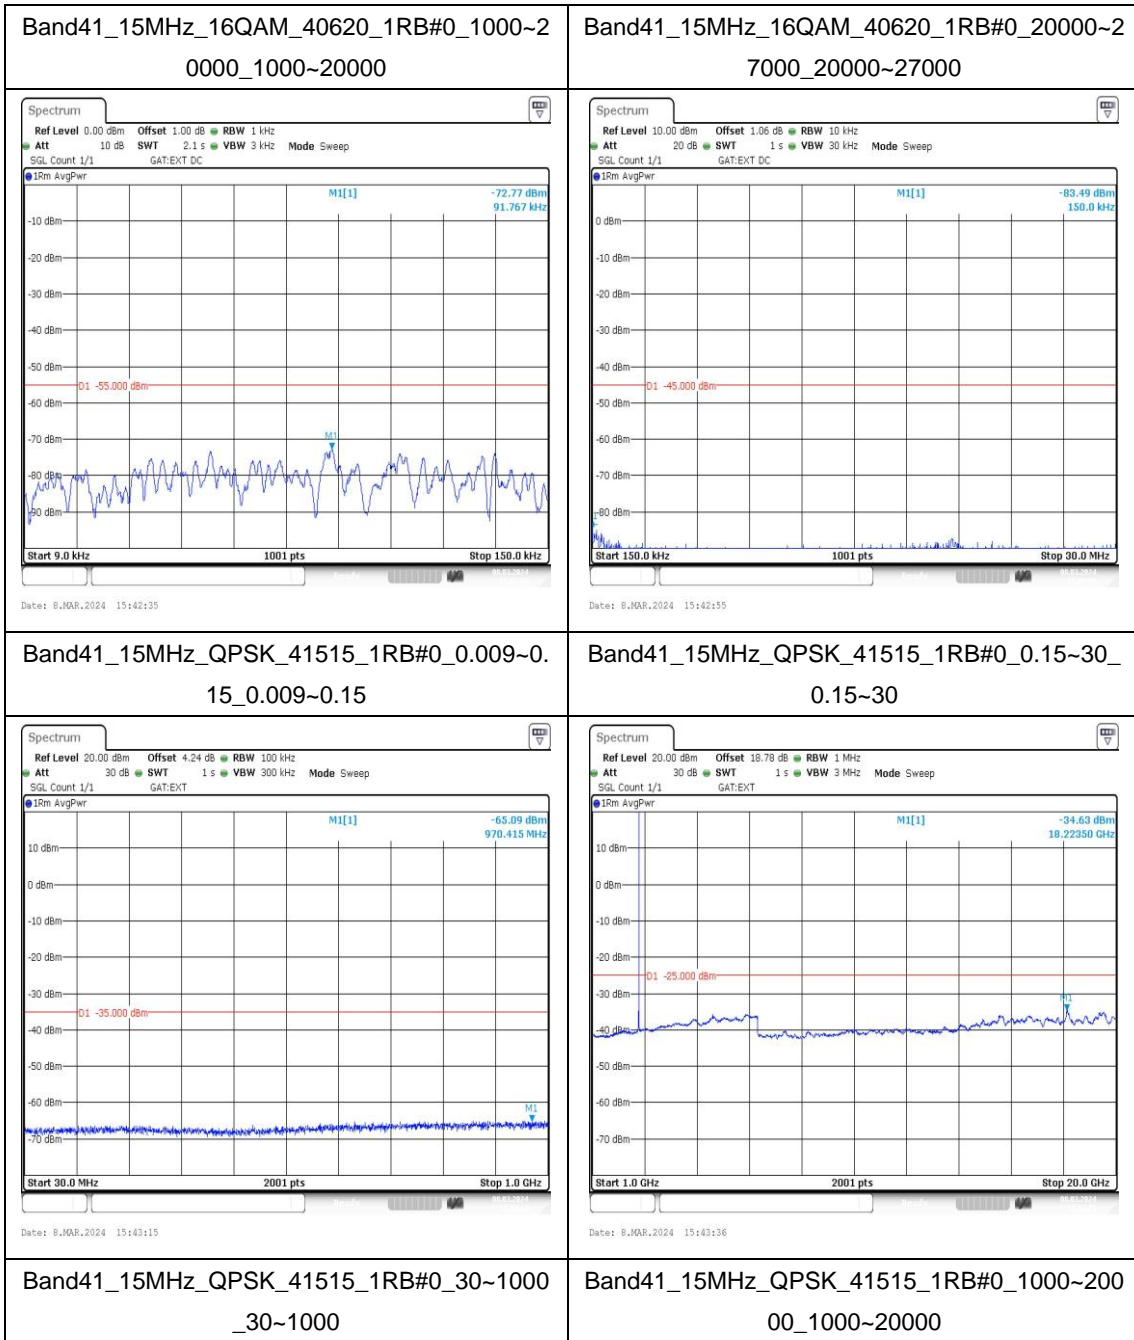

Band41_15MHz_QPSK_40620_1RB#0_20000~27000_20000~27000

Band41_15MHz_16QAM_40620_1RB#0_0.009~0.15_0.009~0.15

Band41_15MHz_16QAM_40620_1RB#0_0.15~3_0.15~30

Band41_15MHz_16QAM_40620_1RB#0_30~1000_30~1000

Band41_20MHz_16QAM_41490_1RB#0_1000~20000	Band41_20MHz_16QAM_41490_1RB#0_20000~27000
---	--