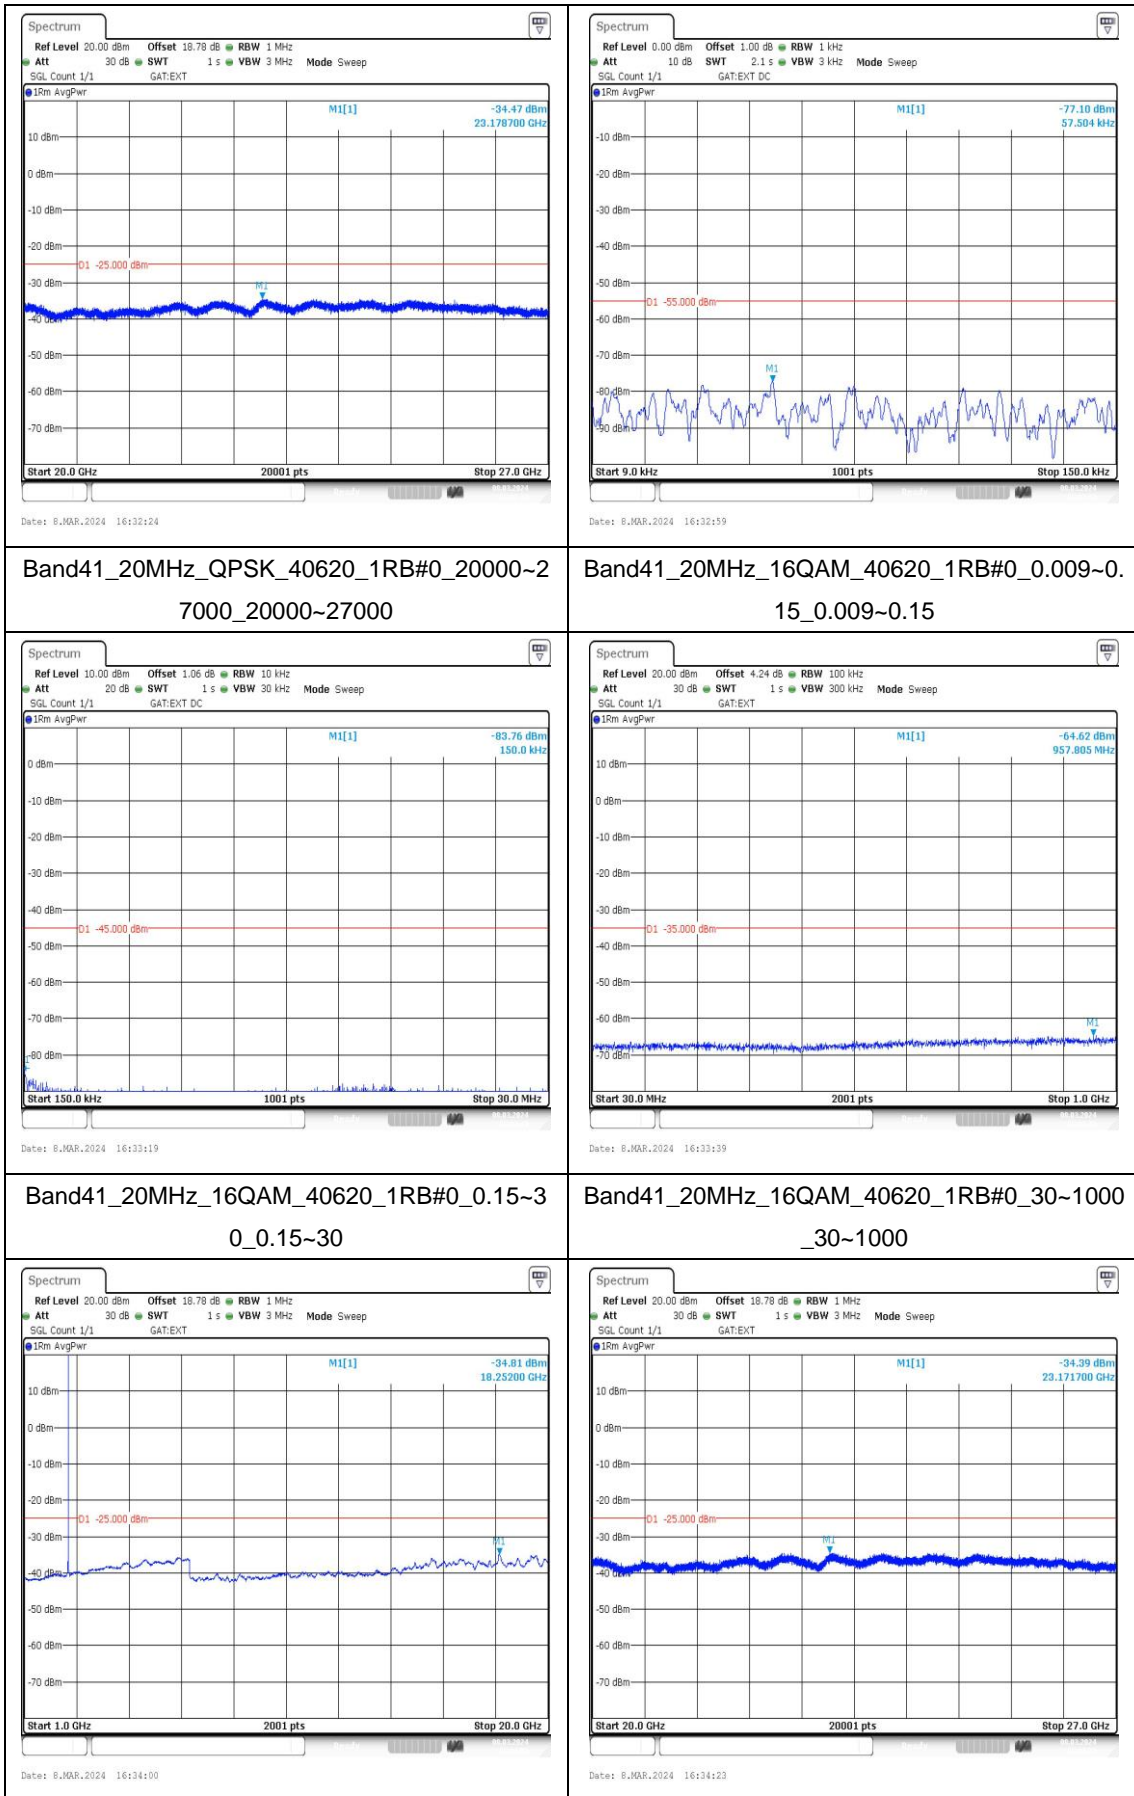

Band41_15MHz_QPSK_40620_1RB#0_20000~27000_20000~27000

Band41_15MHz_16QAM_40620_1RB#0_0.009~0.15_0.009~0.15

Band41_15MHz_16QAM_40620_1RB#0_0.15~3_0.15~30

Band41_15MHz_16QAM_40620_1RB#0_30~1000_30~1000

Band41_20MHz_16QAM_41490_1RB#0_1000~20000	Band41_20MHz_16QAM_41490_1RB#0_20000~27000
---	--