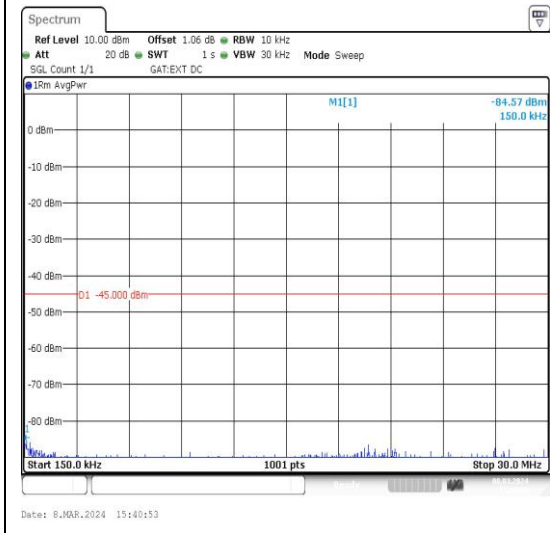

Band41_15MHz_QPSK_40620_1RB#0_20000~27000_20000~27000

Band41_15MHz_16QAM_40620_1RB#0_0.009~0.15_0.009~0.15

Band41_15MHz_16QAM_40620_1RB#0_0.15~3_0.15~30

Band41_15MHz_16QAM_40620_1RB#0_30~1000_30~1000

Band41_20MHz_16QAM_41490_1RB#0_1000~20000	Band41_20MHz_16QAM_41490_1RB#0_20000~27000
---	--