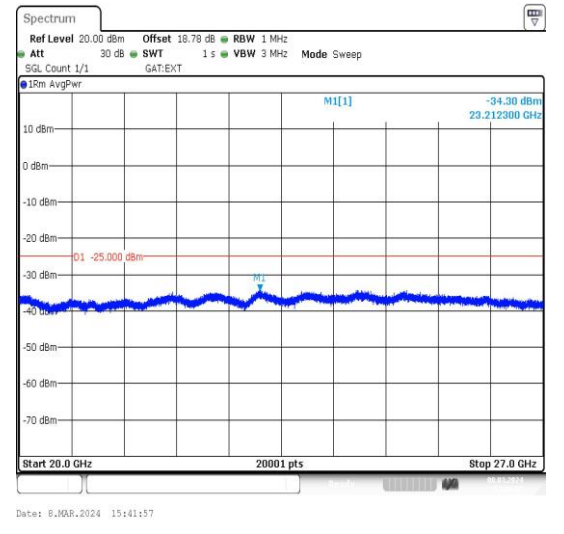

Band41_15MHz_QPSK_40620_1RB#0_20000~27000_20000~27000

Band41_15MHz_16QAM_40620_1RB#0_0.009~0.15_0.009~0.15

Band41_15MHz_16QAM_40620_1RB#0_0.15~3_0.15~30

Band41_15MHz_16QAM_40620_1RB#0_30~1000_30~1000

Band41_20MHz_16QAM_41490_1RB#0_1000~20000	Band41_20MHz_16QAM_41490_1RB#0_20000~27000
---	--