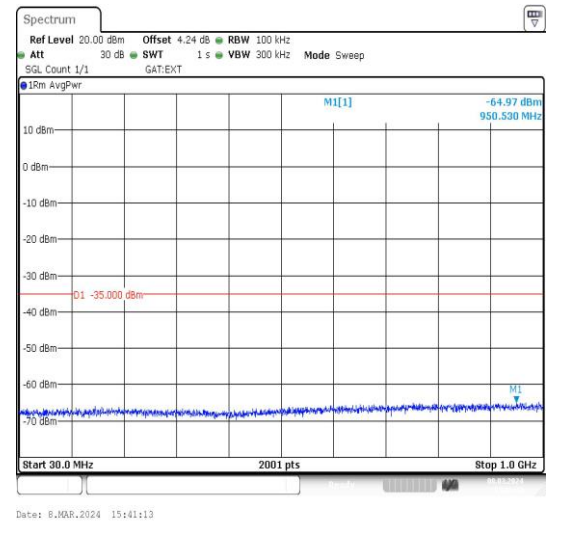

Band41_15MHz_QPSK_40620_1RB#0_20000~27000_20000~27000

Band41_15MHz_16QAM_40620_1RB#0_0.009~0.15_0.009~0.15

Band41_15MHz_16QAM_40620_1RB#0_0.15~3_0.15~30

Band41_15MHz_16QAM_40620_1RB#0_30~1000_30~1000

Band41_20MHz_16QAM_41490_1RB#0_1000~20000	Band41_20MHz_16QAM_41490_1RB#0_20000~27000
---	--