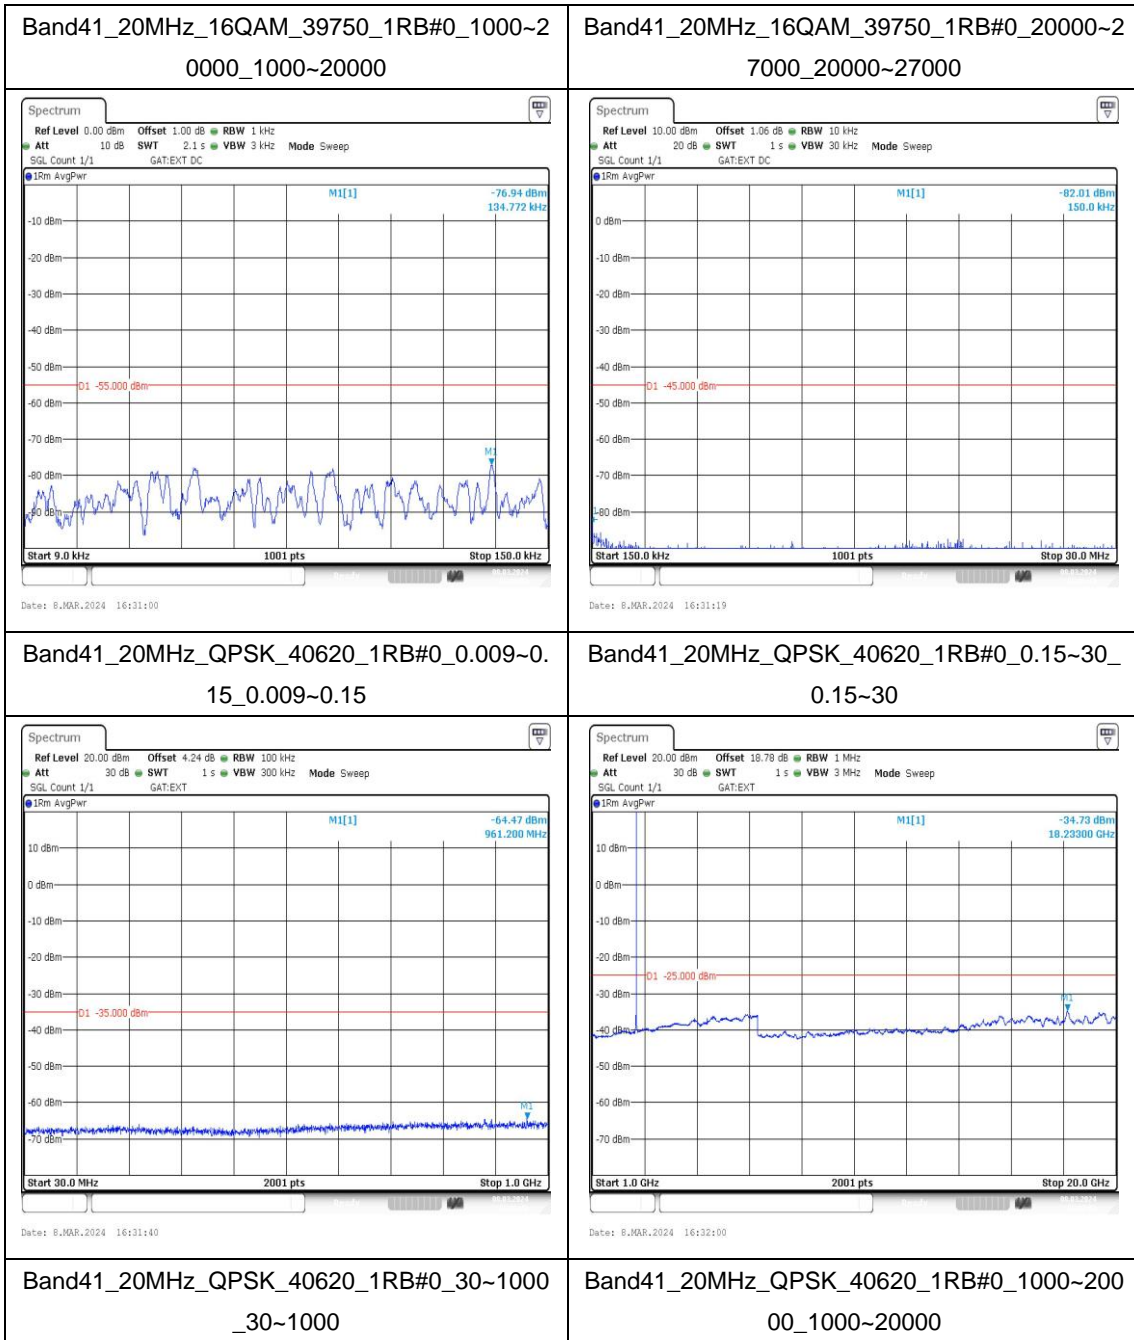

Band41_15MHz_QPSK_40620_1RB#0_20000~27000_20000~27000

Band41_15MHz_16QAM_40620_1RB#0_0.009~0.15_0.009~0.15

Band41_15MHz_16QAM_40620_1RB#0_0.15~3_0.15~30

Band41_15MHz_16QAM_40620_1RB#0_30~1000_30~1000

Band41_20MHz_16QAM_41490_1RB#0_1000~20000	Band41_20MHz_16QAM_41490_1RB#0_20000~27000
---	--