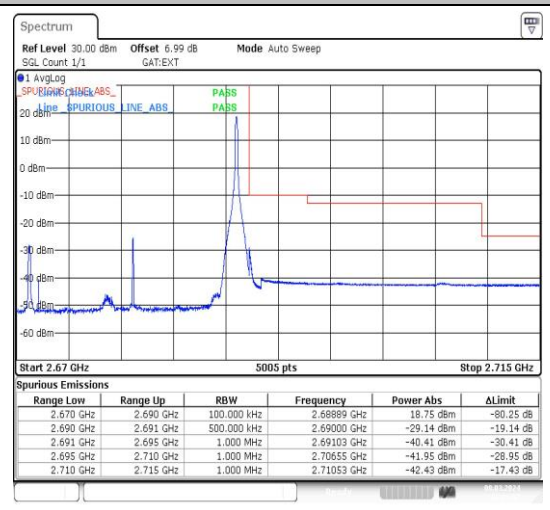

Band41_20MHz_16QAM_41490_1RB#0

Band41_20MHz_16QAM_41490_1RB#99