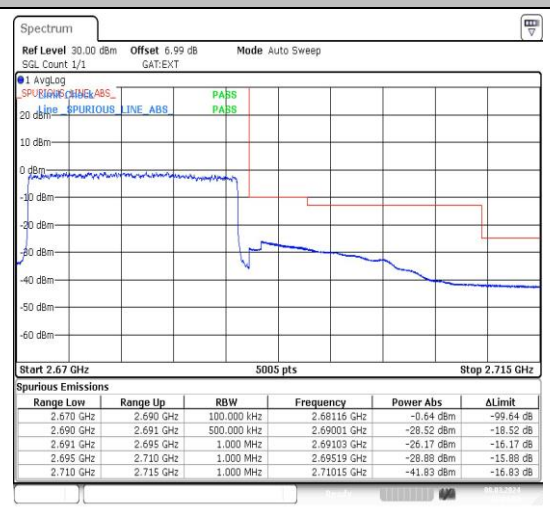

Band41_20MHz_16QAM_41490_1RB#99

Band41_20MHz_16QAM_41490_100RB#0