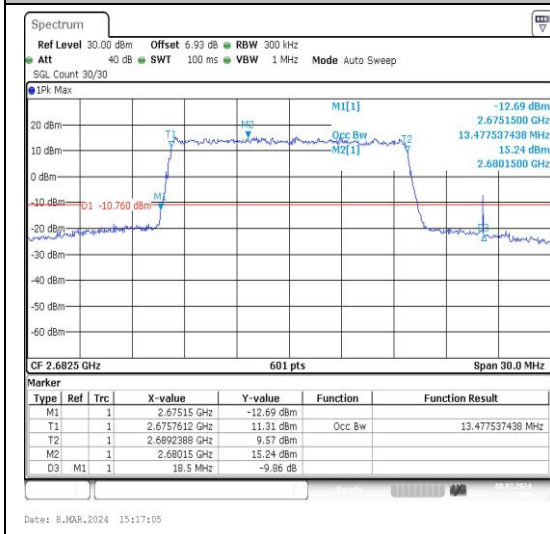

Test Graphs

Band41-15MHz-QPSK-39725-75RB#0-PASS

Band41-15MHz-16QAM-39725-75RB#0-PASS

Band41-15MHz-QPSK-40620-75RB#0-PASS

Band41-15MHz-16QAM-40620-75RB#0-PASS

Band41-15MHz-QPSK-41515-75RB#0-PASS

Band41-15MHz-16QAM-41515-75RB#0-PASS