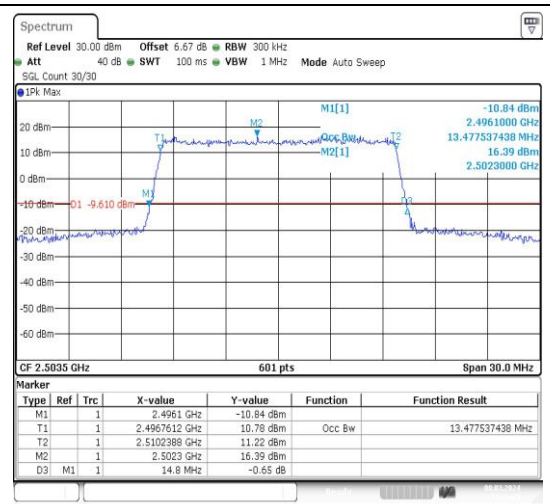

Band41-15MHz-QPSK-39725-75RB#0-PASS

Band41-15MHz-16QAM-39725-75RB#0-PASS

Band41-15MHz-QPSK-40620-75RB#0-PASS

Band41-15MHz-16QAM-40620-75RB#0-PASS

Band41-15MHz-QPSK-41515-75RB#0-PASS

Band41-15MHz-16QAM-41515-75RB#0-PASS