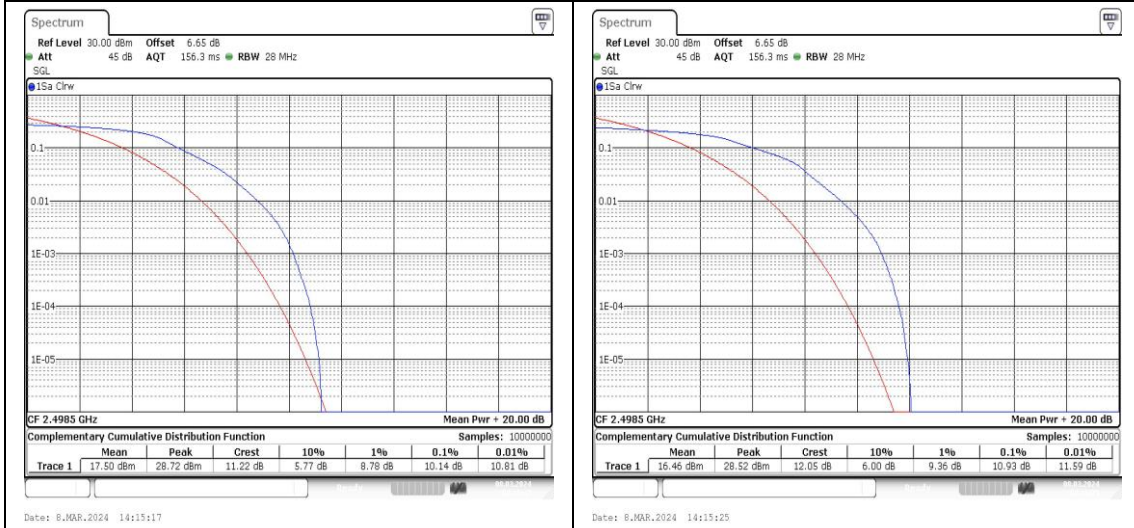

Band41-5MHz-QPSK-39675-25RB#0-PASS   **Band41-5MHz-16QAM-39675-25RB#0-PASS**