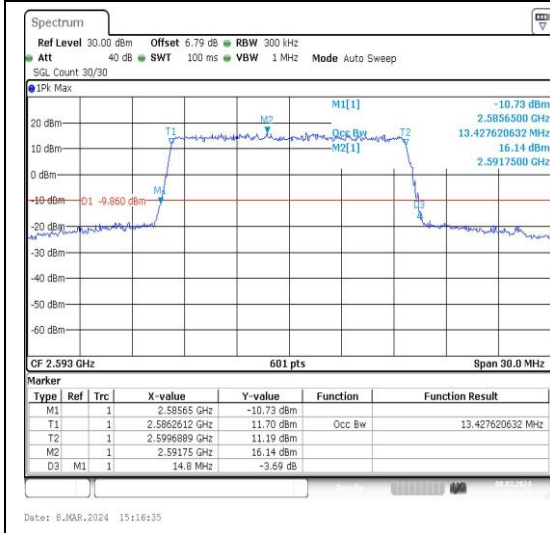

Test Graphs

Band41-15MHz-QPSK-39725-75RB#0-PASS

Band41-15MHz-16QAM-39725-75RB#0-PASS

Band41-15MHz-QPSK-40620-75RB#0-PASS

Band41-15MHz-16QAM-40620-75RB#0-PASS

Band41-15MHz-QPSK-41515-75RB#0-PASS

Band41-15MHz-16QAM-41515-75RB#0-PASS