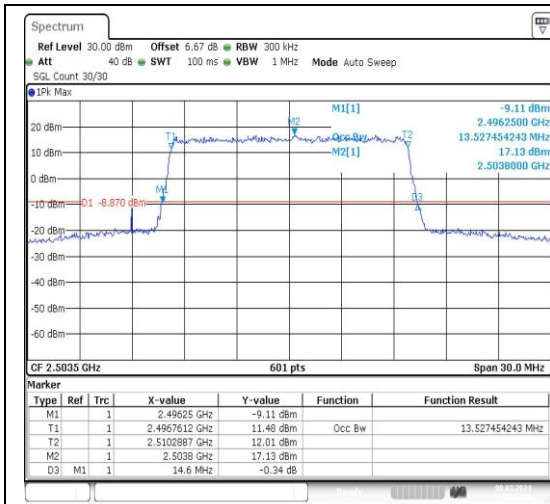

Band41-15MHz-QPSK-39725-75RB#0-PASS

Band41-15MHz-16QAM-39725-75RB#0-PASS

Band41-15MHz-QPSK-40620-75RB#0-PASS

Band41-15MHz-16QAM-40620-75RB#0-PASS

Band41-15MHz-QPSK-41515-75RB#0-PASS

Band41-15MHz-16QAM-41515-75RB#0-PASS