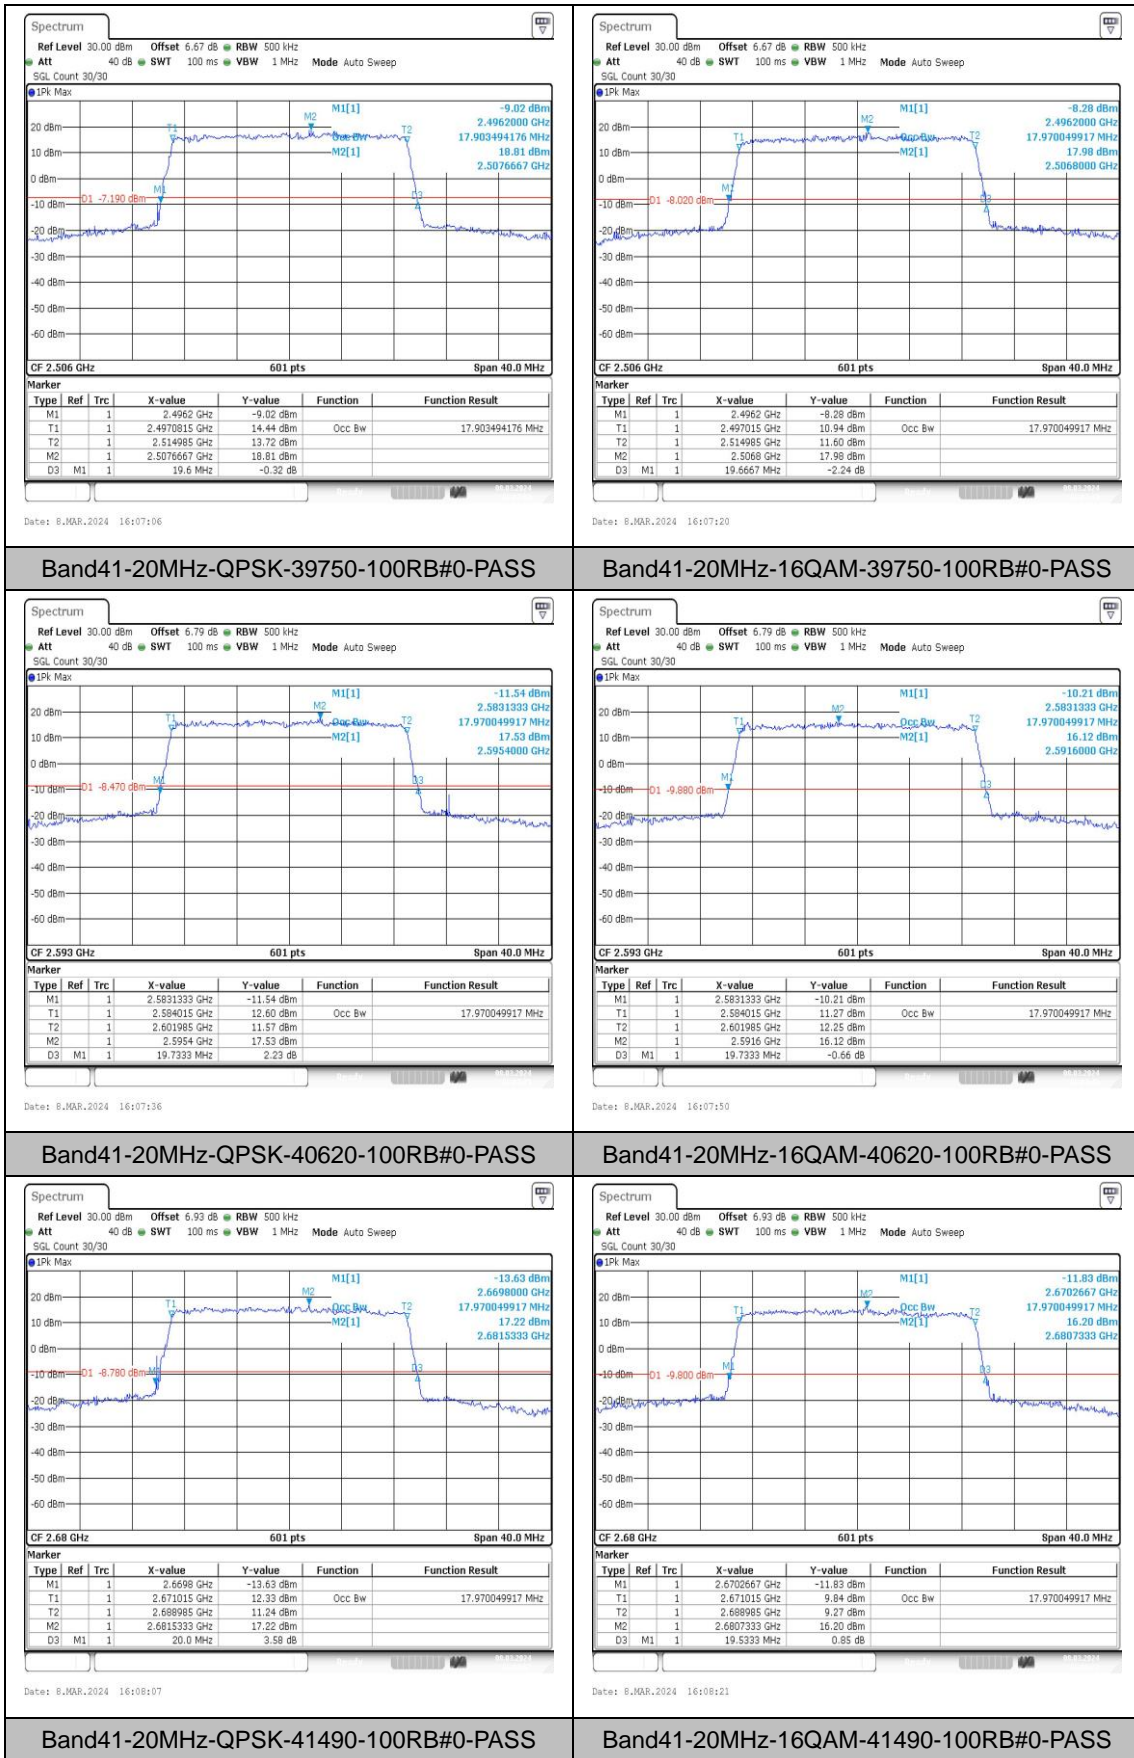

Test Graphs

Band41-15MHz-QPSK-39725-75RB#0-PASS

Band41-15MHz-16QAM-39725-75RB#0-PASS

Band41-15MHz-QPSK-40620-75RB#0-PASS

Band41-15MHz-16QAM-40620-75RB#0-PASS

Band41-15MHz-QPSK-41515-75RB#0-PASS

Band41-15MHz-16QAM-41515-75RB#0-PASS