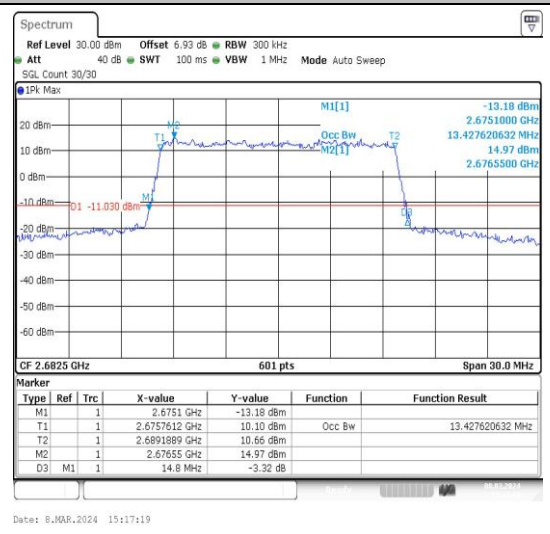

Test Graphs

Band41-15MHz-QPSK-39725-75RB#0-PASS

Band41-15MHz-16QAM-39725-75RB#0-PASS

Band41-15MHz-QPSK-40620-75RB#0-PASS

Band41-15MHz-16QAM-40620-75RB#0-PASS

Band41-15MHz-QPSK-41515-75RB#0-PASS

Band41-15MHz-16QAM-41515-75RB#0-PASS