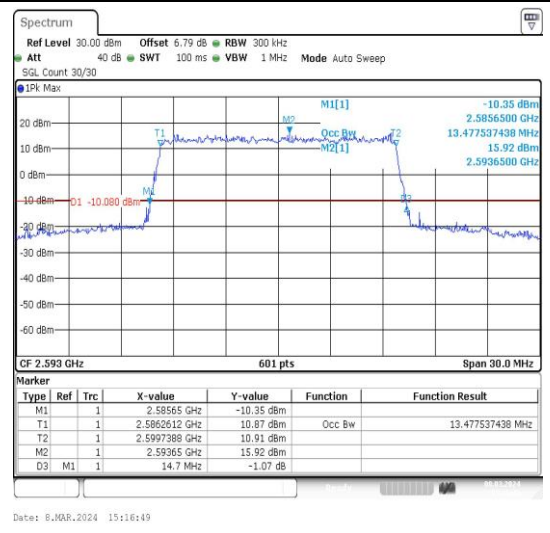

Test Graphs

Band41-15MHz-QPSK-39725-75RB#0-PASS

Band41-15MHz-16QAM-39725-75RB#0-PASS

Band41-15MHz-QPSK-40620-75RB#0-PASS

Band41-15MHz-16QAM-40620-75RB#0-PASS

Band41-15MHz-QPSK-41515-75RB#0-PASS

Band41-15MHz-16QAM-41515-75RB#0-PASS