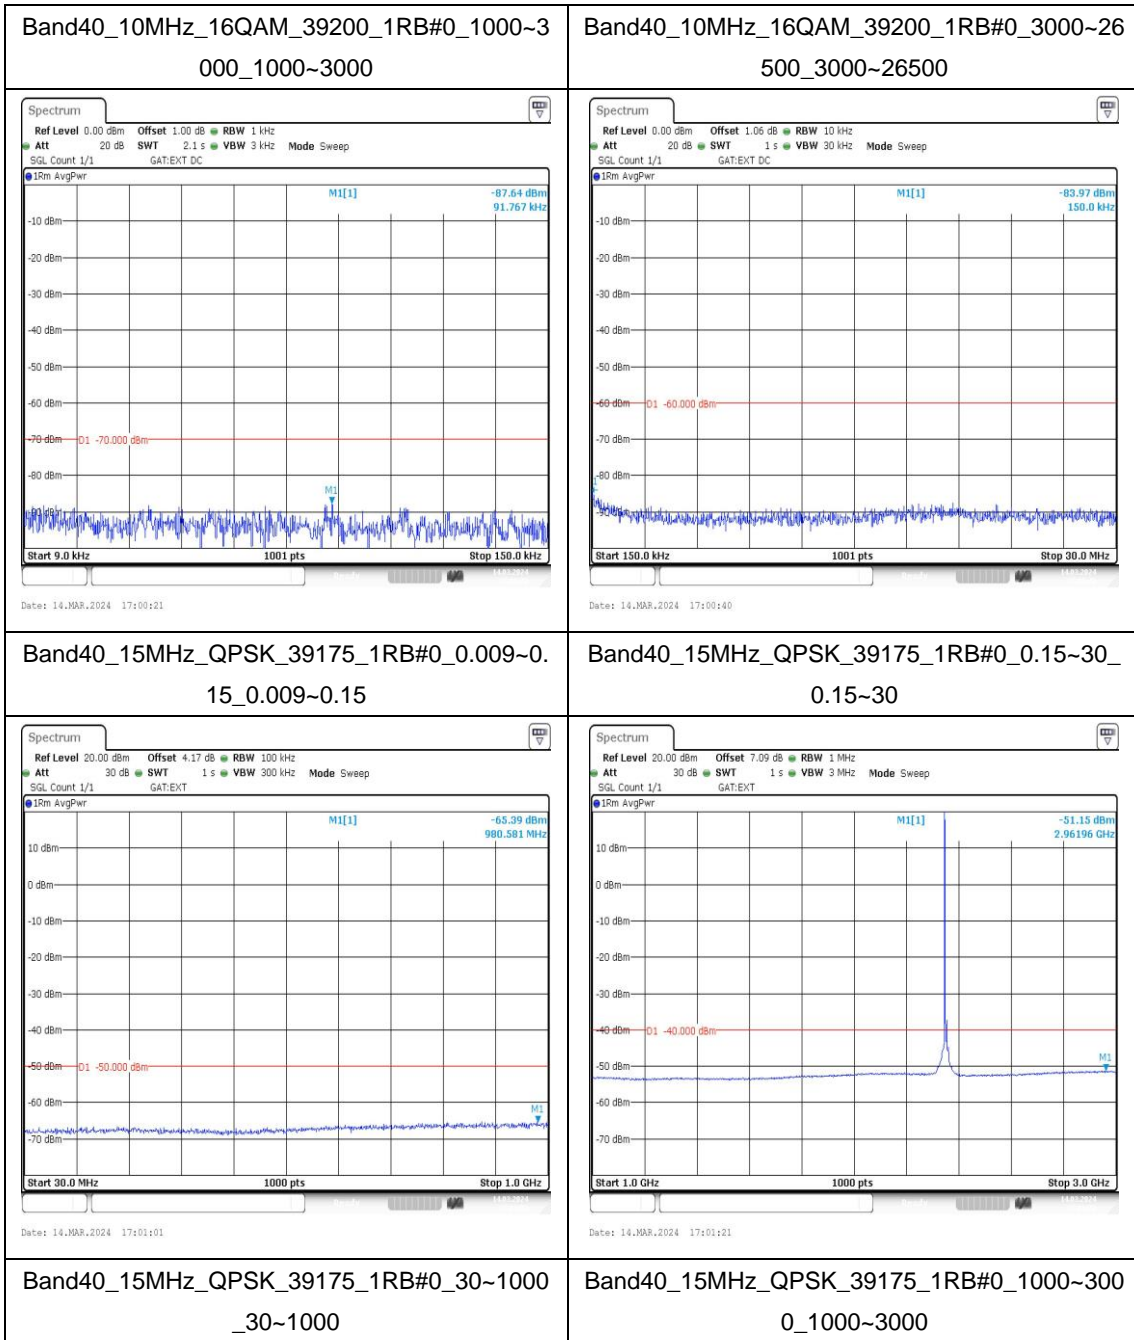

Band40\_10MHz\_QPSK\_39150\_1RB#0\_3000~26500\_500\_3000~26500

Band40\_10MHz\_16QAM\_39150\_1RB#0\_0.009~0.15\_15\_0.009~0.15

Band40\_10MHz\_16QAM\_39150\_1RB#0\_0.15~30\_0\_0.15~30

Band40\_10MHz\_16QAM\_39150\_1RB#0\_30~1000\_30~1000