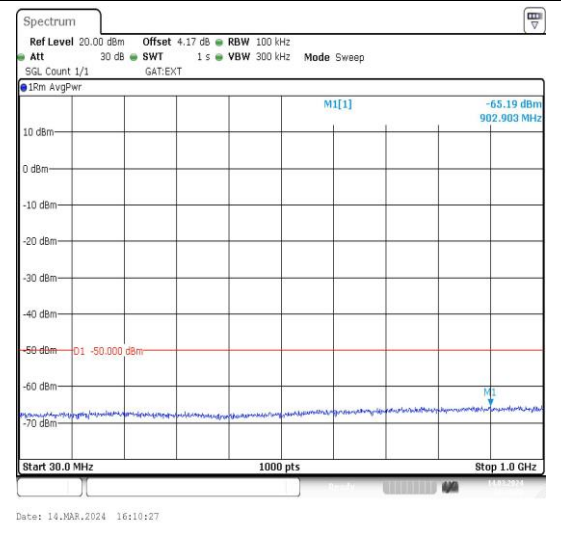

Band40\_10MHz\_QPSK\_39150\_1RB#0\_3000~26500\_500\_3000~26500

Band40\_10MHz\_16QAM\_39150\_1RB#0\_0.009~0.15\_15\_0.009~0.15

Band40\_10MHz\_16QAM\_39150\_1RB#0\_0.15~30\_0\_0.15~30

Band40\_10MHz\_16QAM\_39150\_1RB#0\_30~1000\_30~1000