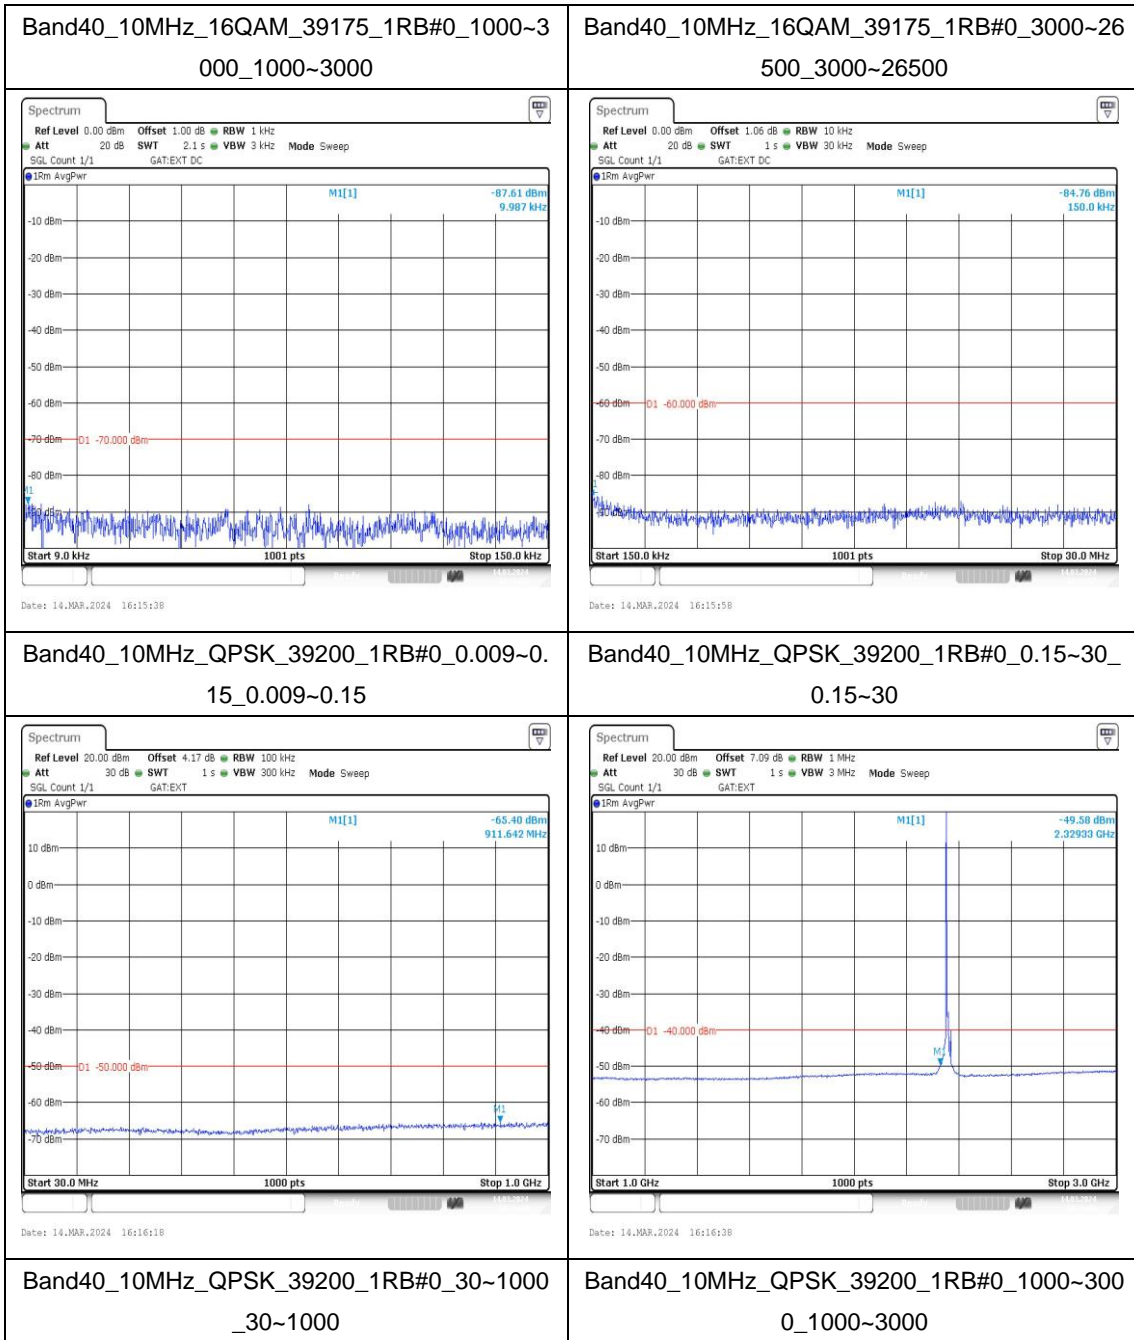

Band40\_10MHz\_QPSK\_39150\_1RB#0\_3000~26500\_500\_3000~26500

Band40\_10MHz\_16QAM\_39150\_1RB#0\_0.009~0.15\_15\_0.009~0.15

Band40\_10MHz\_16QAM\_39150\_1RB#0\_0.15~30\_0\_0.15~30

Band40\_10MHz\_16QAM\_39150\_1RB#0\_30~1000\_30~1000