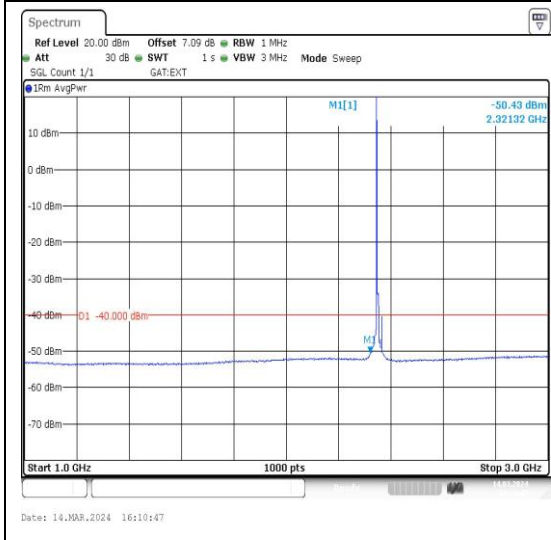

Band40\_10MHz\_QPSK\_39150\_1RB#0\_3000~26500\_500\_3000~26500

Band40\_10MHz\_16QAM\_39150\_1RB#0\_0.009~0.15\_15\_0.009~0.15

Band40\_10MHz\_16QAM\_39150\_1RB#0\_0.15~30\_0\_0.15~30

Band40\_10MHz\_16QAM\_39150\_1RB#0\_30~1000\_30~1000