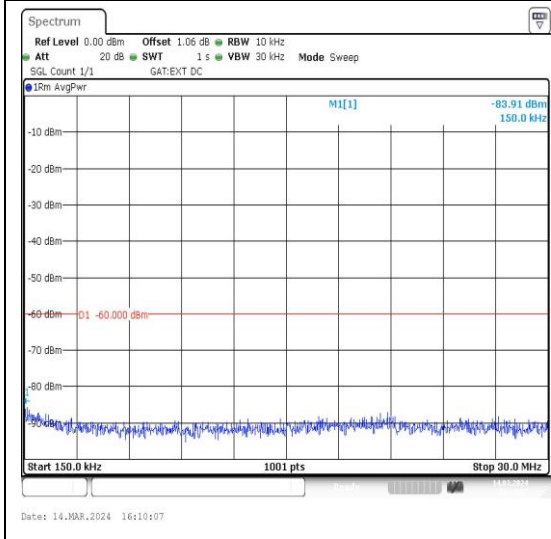

Band40\_10MHz\_QPSK\_39150\_1RB#0\_3000~26500\_500\_3000~26500

Band40\_10MHz\_16QAM\_39150\_1RB#0\_0.009~0.15\_15\_0.009~0.15

Band40\_10MHz\_16QAM\_39150\_1RB#0\_0.15~30\_0\_0.15~30

Band40\_10MHz\_16QAM\_39150\_1RB#0\_30~1000\_30~1000