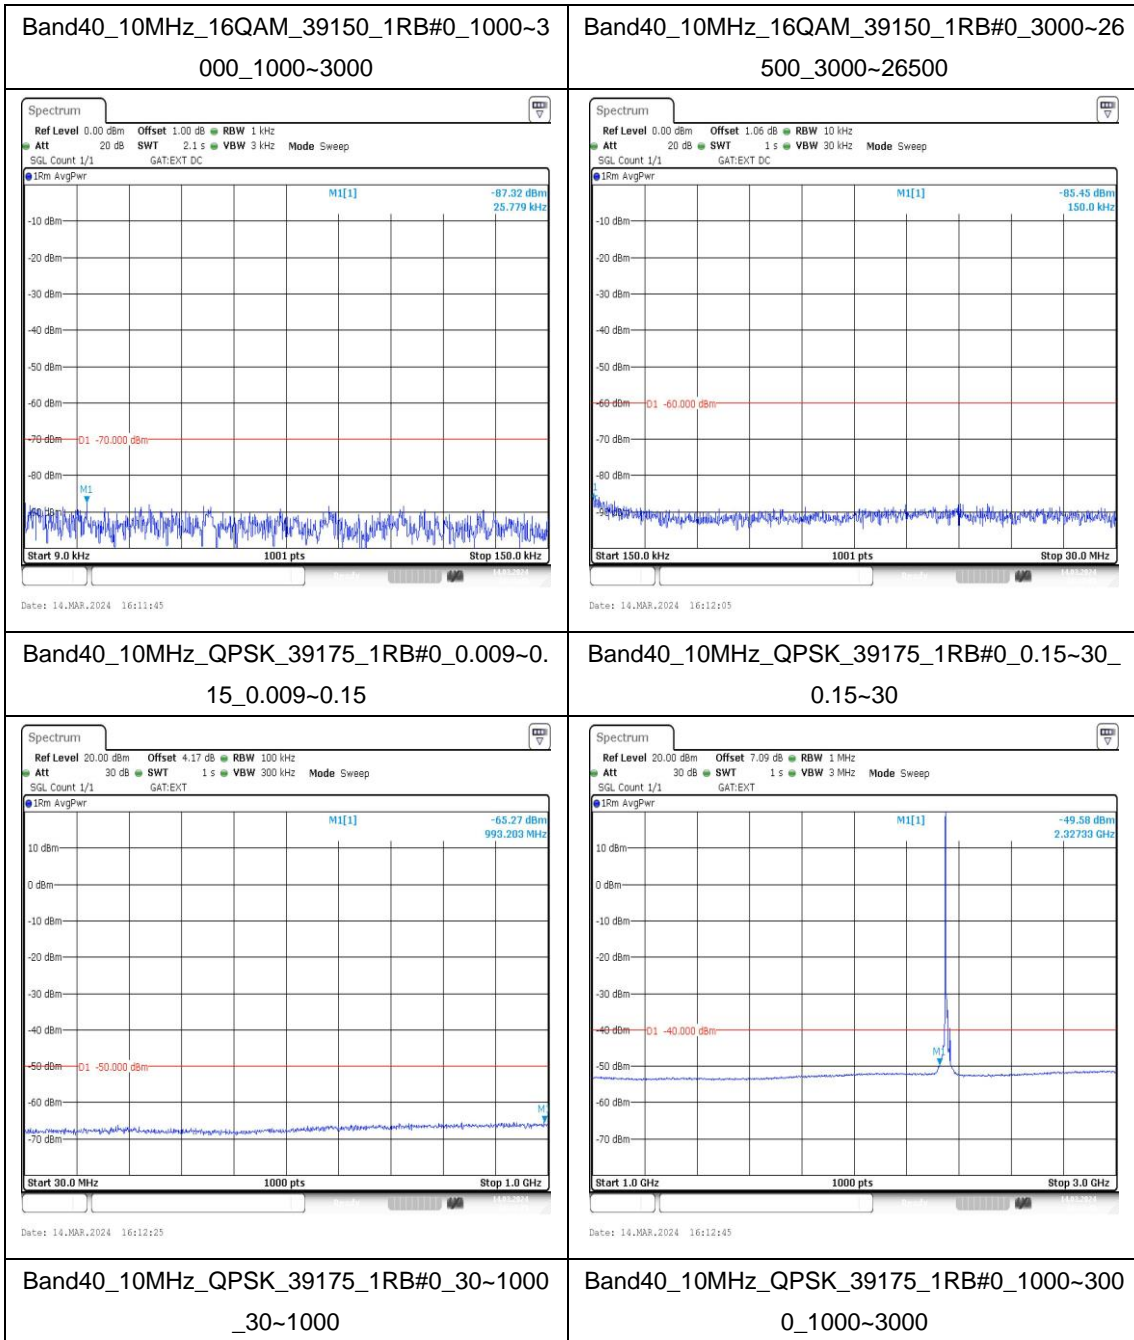

Band40\_10MHz\_QPSK\_39150\_1RB#0\_3000~26500\_500\_3000~26500

Band40\_10MHz\_16QAM\_39150\_1RB#0\_0.009~0.15\_15\_0.009~0.15

Band40\_10MHz\_16QAM\_39150\_1RB#0\_0.15~30\_0\_0.15~30

Band40\_10MHz\_16QAM\_39150\_1RB#0\_30~1000\_30~1000