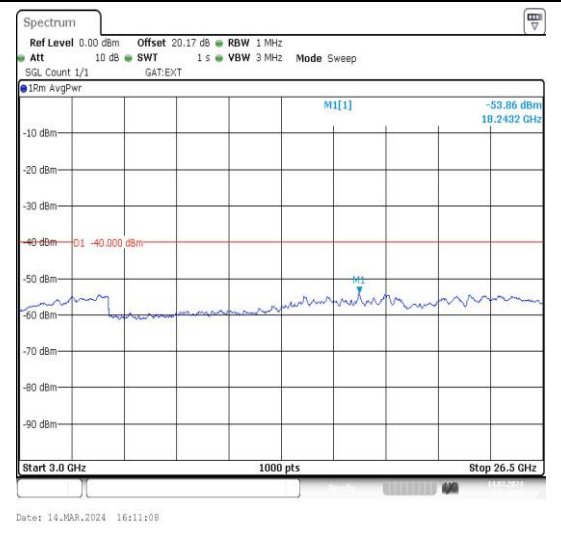

Band40\_10MHz\_QPSK\_39150\_1RB#0\_3000~26500\_500\_3000~26500

Band40\_10MHz\_16QAM\_39150\_1RB#0\_0.009~0.15\_15\_0.009~0.15

Band40\_10MHz\_16QAM\_39150\_1RB#0\_0.15~30\_0\_0.15~30

Band40\_10MHz\_16QAM\_39150\_1RB#0\_30~1000\_30~1000